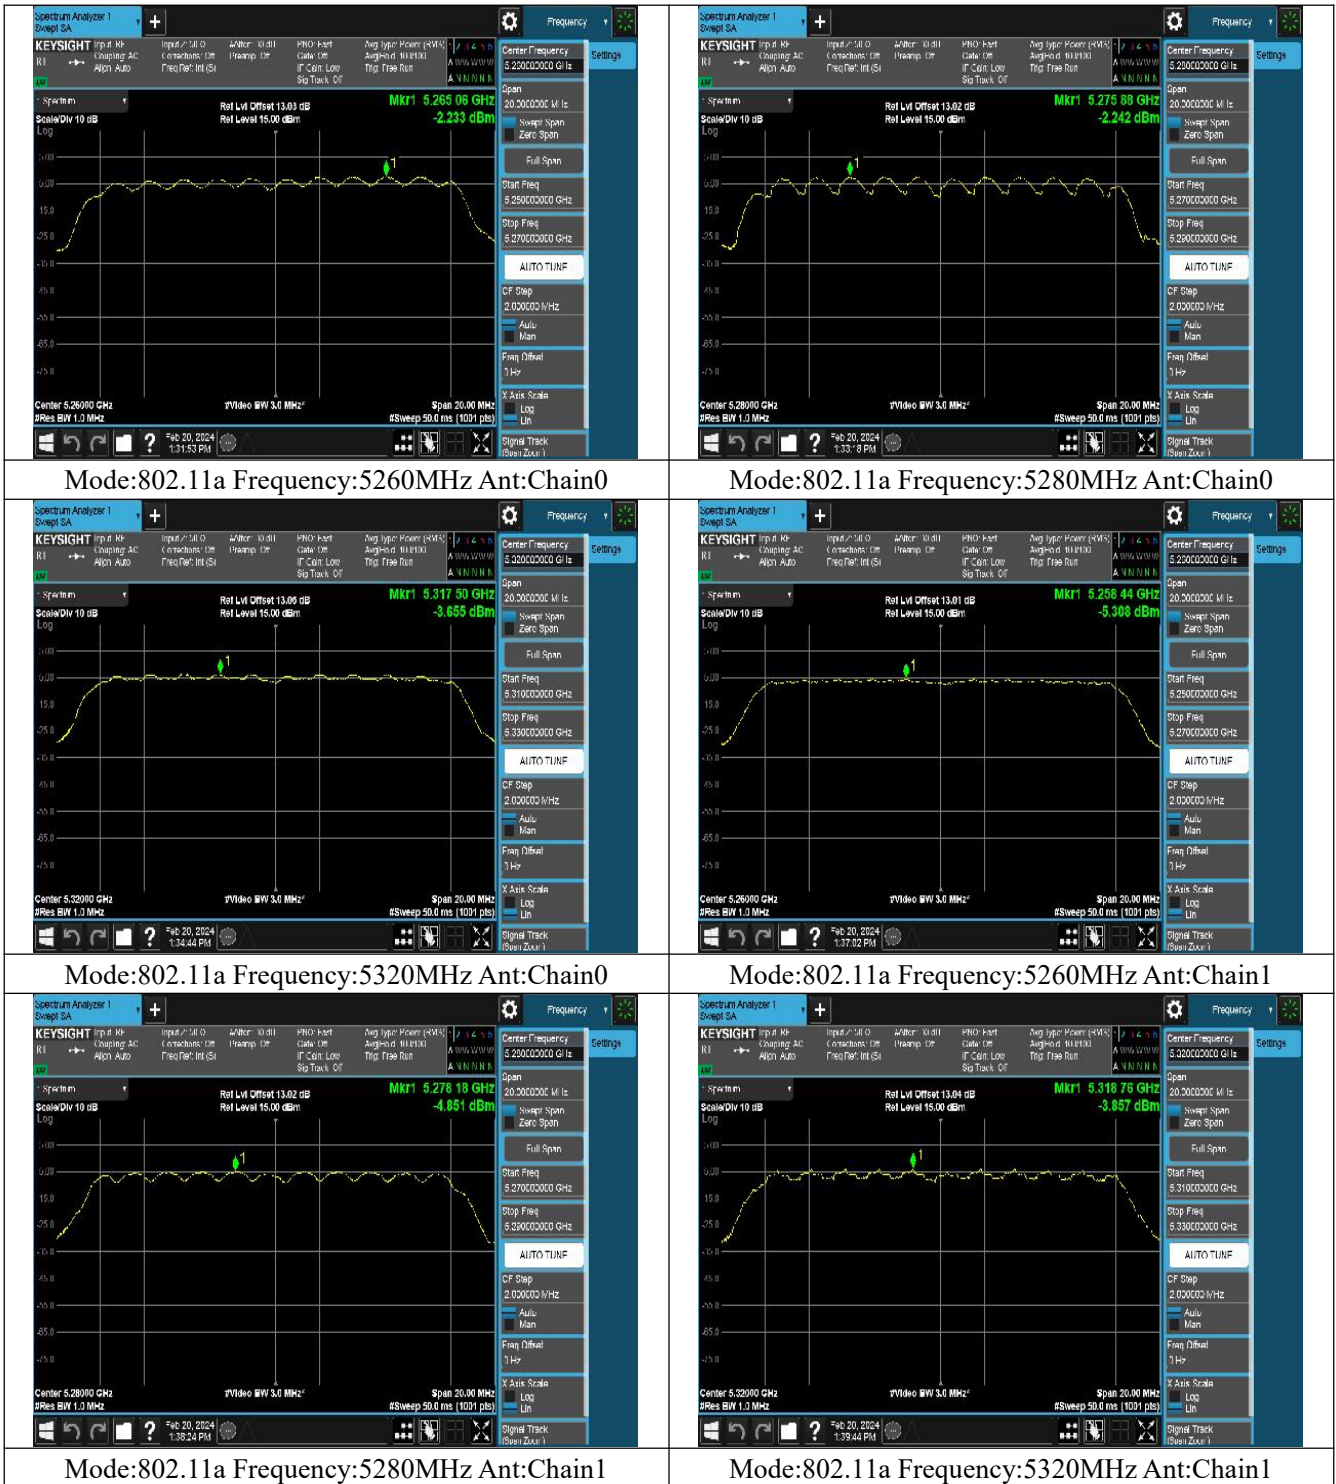

Test Mode: 802.11a

Test Mode: 802.11n HT20

Mode:802.11n HT20 Frequency:5260MHz Ant:Chain0

Mode:802.11n HT20 Frequency:5280MHz Ant:Chain0

Mode:802.11n HT20 Frequency:5320MHz Ant:Chain0

Mode:802.11n HT20 Frequency:5260MHz Ant:Chain1

Mode:802.11n HT20 Frequency:5280MHz Ant:Chain1

Mode:802.11n HT20 Frequency:5320MHz Ant:Chain1

Test Mode: 802.11ac VHT20

Mode:802.11ac VHT20 Frequency:5260MHz
Ant:Chain0

Mode:802.11ac VHT20 Frequency:5280MHz
Ant:Chain0

Mode:802.11ac VHT20 Frequency:5320MHz
Ant:Chain0

Mode:802.11ac VHT20 Frequency:5260MHz
Ant:Chain1

Mode:802.11ac VHT20 Frequency:5280MHz
Ant:Chain1

Mode:802.11ac VHT20 Frequency:5320MHz
Ant:Chain1

Test Mode: 802.11n HT40