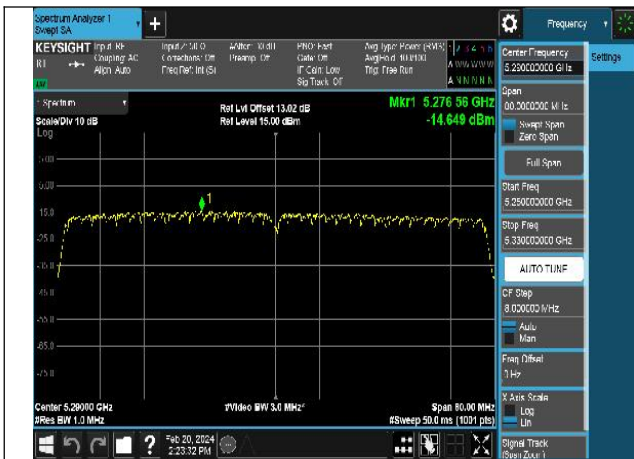

Mode:802.11ac VHT40 Frequency:5270MHz
Ant:Chain0

Mode:802.11ac VHT40 Frequency:5310MHz
Ant:Chain0

Mode:802.11ac VHT40 Frequency:5270MHz
Ant:Chain1

Mode:802.11ac VHT40 Frequency:5310MHz
Ant:Chain1

Test Mode: 802.11ac VHT80

Mode:802.11ac VHT80 Frequency:5290MHz
Ant:Chain0

Mode:802.11ac VHT80 Frequency:5290MHz
Ant:Chain1