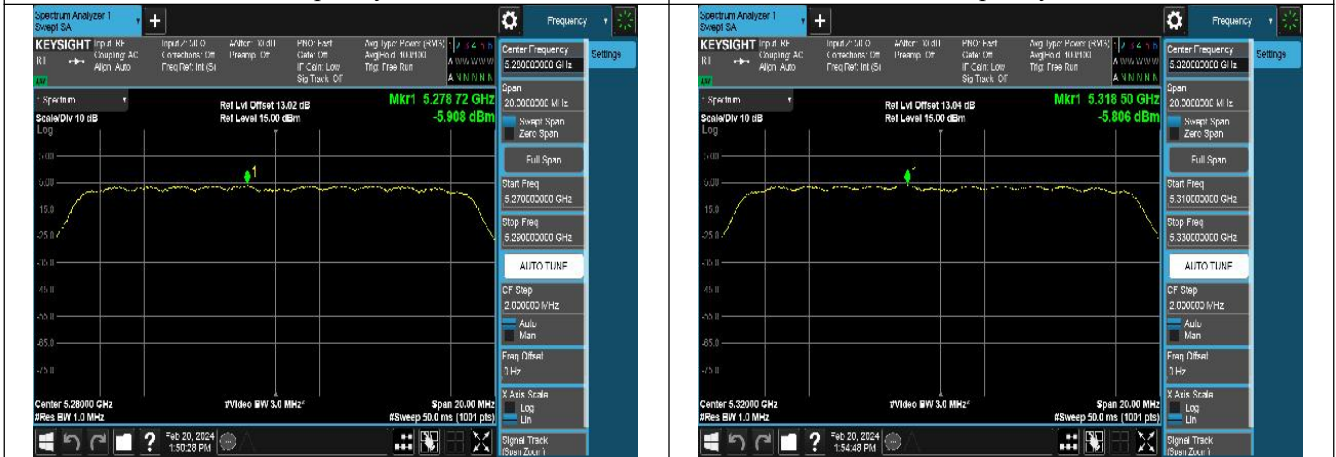

Test Mode: 802.11a

Test Mode: 802.11n HT20

Mode:802.11n HT20 Frequency:5260MHz Ant:Chain0

Mode:802.11n HT20 Frequency:5280MHz Ant:Chain0

Mode:802.11n HT20 Frequency:5320MHz Ant:Chain0

Mode:802.11n HT20 Frequency:5260MHz Ant:Chain1

Mode:802.11n HT20 Frequency:5280MHz Ant:Chain1

Mode:802.11n HT20 Frequency:5320MHz Ant:Chain1

Test Mode: 802.11ac VHT20

Mode:802.11ac VHT20 Frequency:5260MHz
Ant:Chain0

Mode:802.11ac VHT20 Frequency:5280MHz
Ant:Chain0

Mode:802.11ac VHT20 Frequency:5320MHz
Ant:Chain0

Mode:802.11ac VHT20 Frequency:5260MHz
Ant:Chain1

Mode:802.11ac VHT20 Frequency:5280MHz
Ant:Chain1

Mode:802.11ac VHT20 Frequency:5320MHz
Ant:Chain1

Test Mode: 802.11n HT40