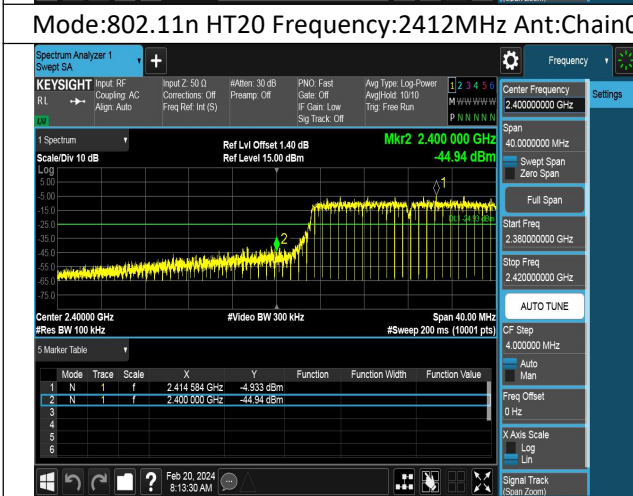

Band edge measurement

Test Mode: 802.11b

Mode:802.11b Frequency:2412MHz Ant:Chain0

Mode:802.11b Frequency:2462MHz Ant:Chain0

Mode:802.11b Frequency:2412MHz Ant:Chain1

Mode:802.11b Frequency:2462MHz Ant:Chain1

Test Mode: 802.11g

Mode:802.11g Frequency:2412MHz Ant:Chain0

Mode:802.11g Frequency:2462MHz Ant:Chain0

Mode:802.11g Frequency:2412MHz Ant:Chain1

Mode:802.11g Frequency:2462MHz Ant:Chain1

Test Mode: 802.11n HT20