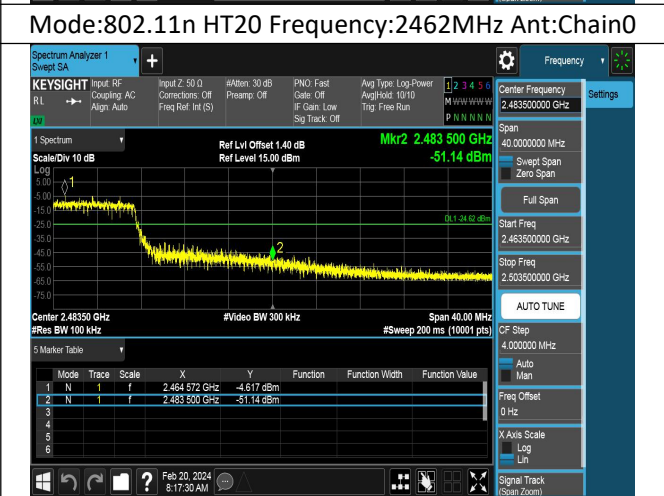

Band edge measurement

Test Mode: 802.11b

Mode:802.11b Frequency:2412MHz Ant:Chain0

Mode:802.11b Frequency:2462MHz Ant:Chain0

Mode:802.11b Frequency:2412MHz Ant:Chain1

Mode:802.11b Frequency:2462MHz Ant:Chain1

Test Mode: 802.11g

Mode:802.11g Frequency:2412MHz Ant:Chain0

Mode:802.11g Frequency:2462MHz Ant:Chain0

Mode:802.11g Frequency:2412MHz Ant:Chain1

Mode:802.11g Frequency:2462MHz Ant:Chain1

Test Mode: 802.11n HT20