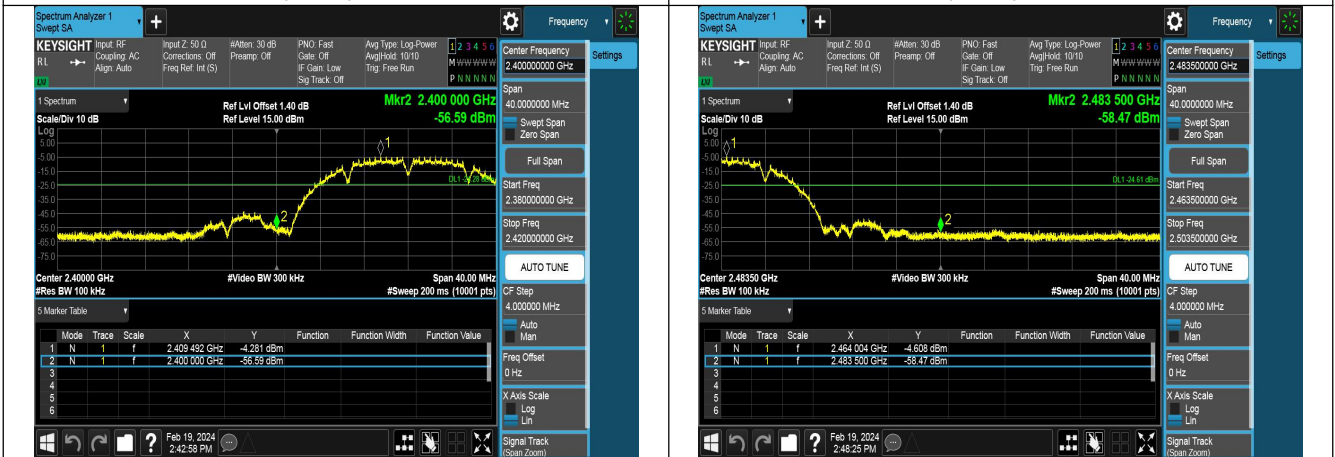

Mode:802.11n HT40 Frequency:2437MHz Ant:Chain0

Mode:802.11n HT40 Frequency:2452MHz Ant:Chain0

Mode:802.11n HT40 Frequency:2422MHz Ant:Chain1

Mode:802.11n HT40 Frequency:2437MHz Ant:Chain1

Mode:802.11n HT40 Frequency:2452MHz Ant:Chain1

Band edge measurement

Test Mode: 802.11b

Mode:802.11b Frequency:2412MHz Ant:Chain0

Mode:802.11b Frequency:2462MHz Ant:Chain0

Mode:802.11b Frequency:2412MHz Ant:Chain1

Mode:802.11b Frequency:2462MHz Ant:Chain1