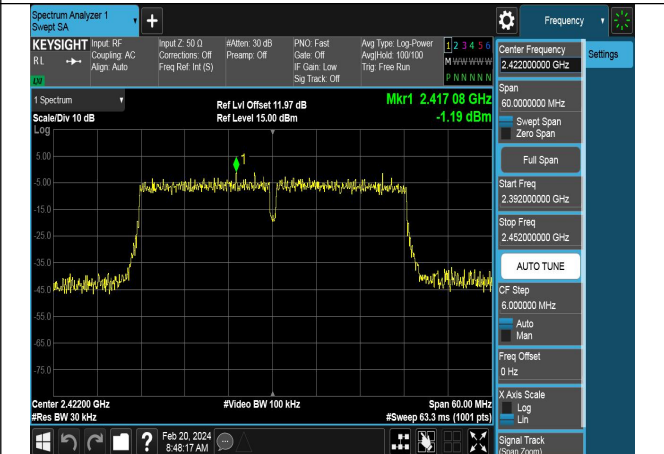

Mode:802.11n HT40 Frequency:2422MHz Ant:Chain1