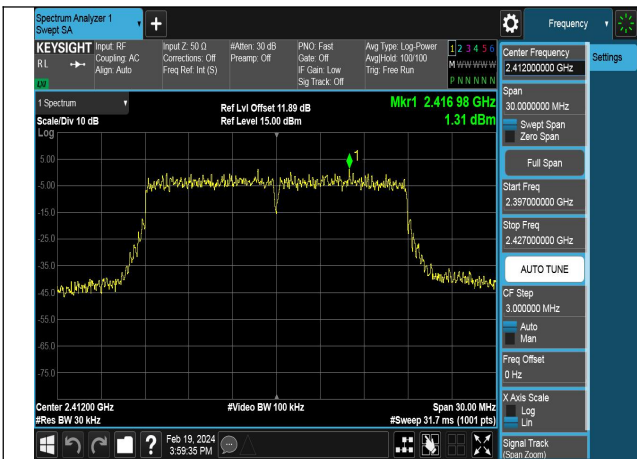

Test Mode: 802.11n HT20

Mode:802.11n HT20 Frequency:2412MHz Ant:Chain0