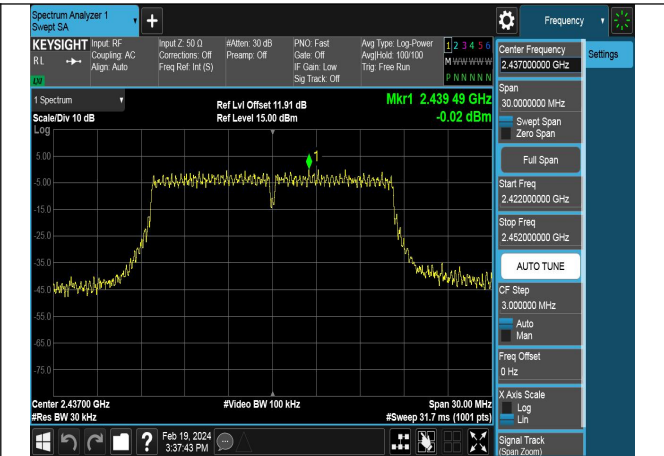

Mode:802.11g Frequency:2437MHz Ant:Chain0