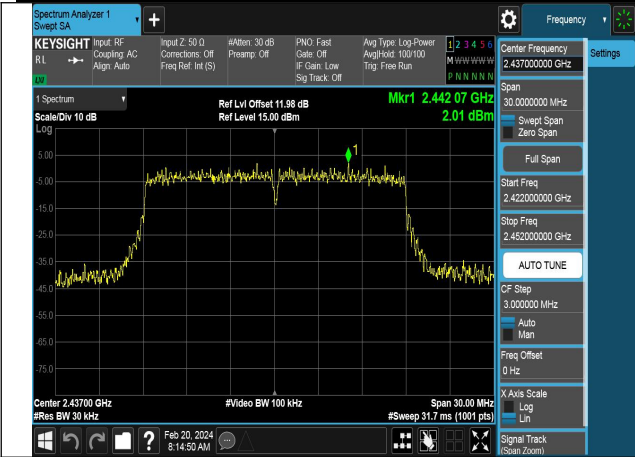

Mode:802.11n HT20 Frequency:2437MHz Ant:Chain1