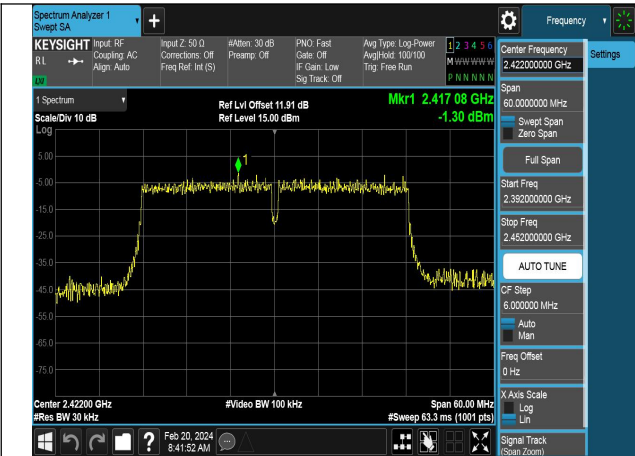

Mode:802.11n HT20 Frequency:2412MHz Ant:Chain1

Mode:802.11n HT20 Frequency:2437MHz Ant:Chain1

Mode:802.11n HT20 Frequency:2462MHz Ant:Chain1

Test Mode: 802.11n HT40

Mode:802.11n HT40 Frequency:2422MHz Ant:Chain0