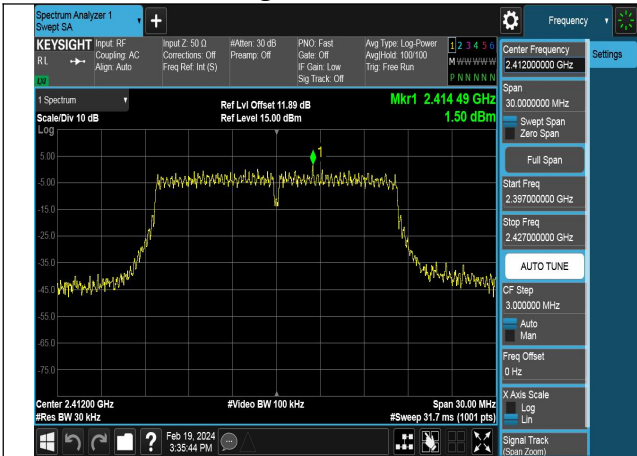

Test Mode: 802.11g

Mode:802.11g Frequency:2412MHz Ant:Chain0