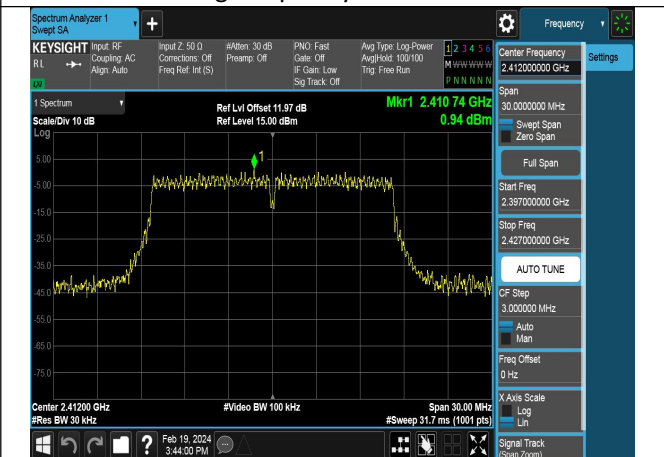

Mode:802.11b Frequency:2462MHz Ant:Chain1

Test Mode: 802.11g

Mode:802.11g Frequency:2412MHz Ant:Chain0

Mode:802.11g Frequency:2437MHz Ant:Chain0

Mode:802.11g Frequency:2462MHz Ant:Chain0

Mode:802.11g Frequency:2412MHz Ant:Chain1