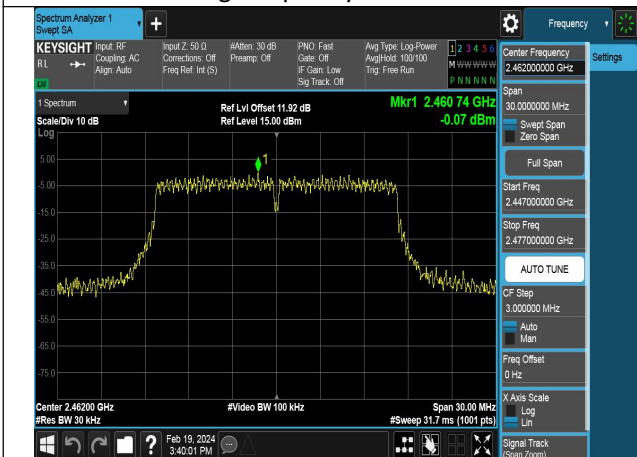

Mode:802.11b Frequency:2462MHz Ant:Chain1

Test Mode: 802.11g

Mode:802.11g Frequency:2412MHz Ant:Chain0

Mode:802.11g Frequency:2437MHz Ant:Chain0

Mode:802.11g Frequency:2462MHz Ant:Chain0

Mode:802.11g Frequency:2412MHz Ant:Chain1