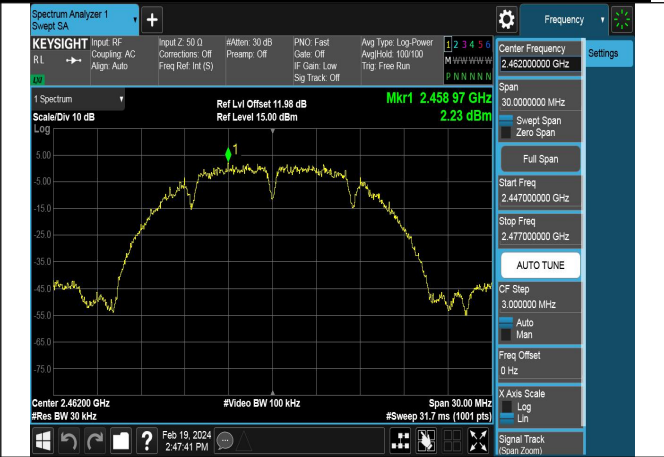

Test Mode: 802.11b

Mode:802.11b Frequency:2412MHz Ant:Chain0

Mode:802.11b Frequency:2437MHz Ant:Chain0

Mode:802.11b Frequency:2462MHz Ant:Chain0

Mode:802.11b Frequency:2412MHz Ant:Chain1

Mode:802.11b Frequency:2437MHz Ant:Chain1

Mode:802.11b Frequency:2462MHz Ant:Chain1

Test Mode: 802.11g

Mode:802.11g Frequency:2412MHz Ant:Chain0

Mode:802.11g Frequency:2437MHz Ant:Chain0

Mode:802.11g Frequency:2462MHz Ant:Chain0

Mode:802.11g Frequency:2412MHz Ant:Chain1