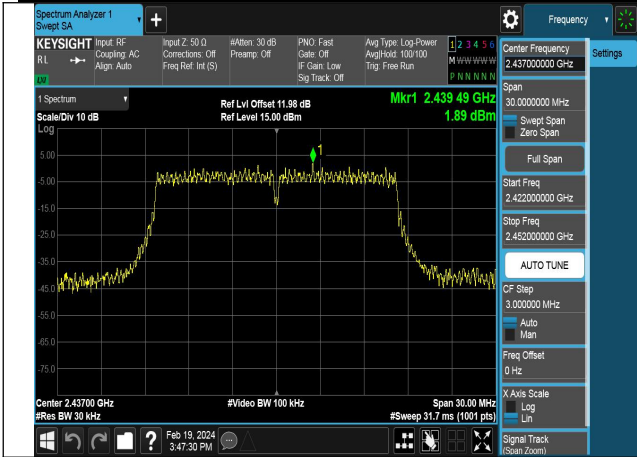

Mode:802.11b Frequency:2462MHz Ant:Chain1

Test Mode: 802.11g

Mode:802.11g Frequency:2412MHz Ant:Chain0

Mode:802.11g Frequency:2437MHz Ant:Chain0

Mode:802.11g Frequency:2462MHz Ant:Chain0

Mode:802.11g Frequency:2412MHz Ant:Chain1