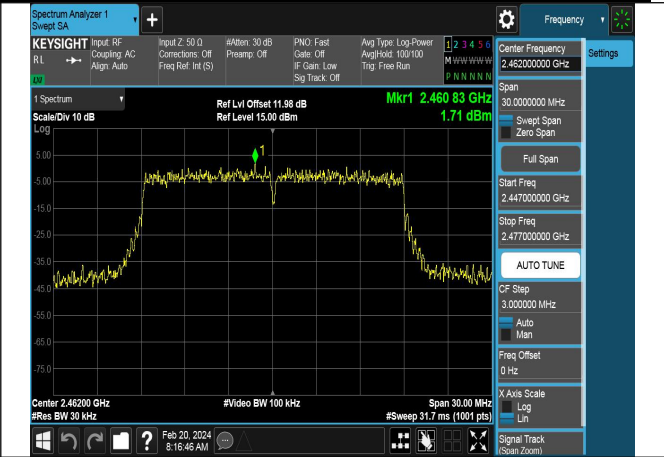

Mode:802.11n HT20 Frequency:2462MHz Ant:Chain1