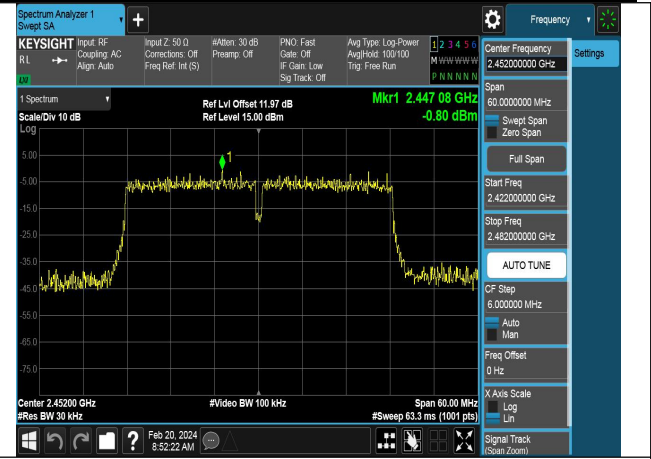

Mode:802.11n HT40 Frequency:2452MHz Ant:Chain1