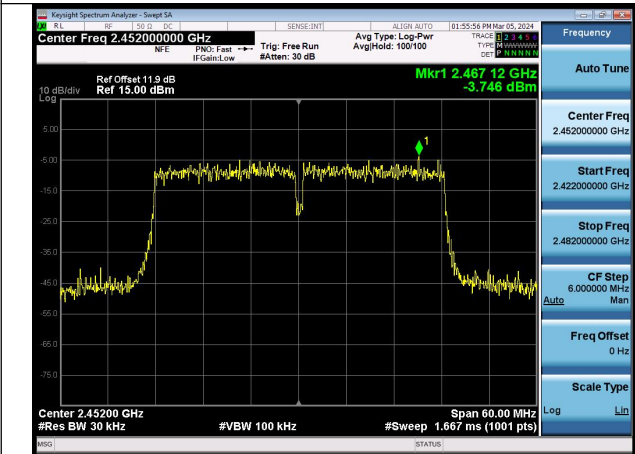

Mode:802.11n HT40 Frequency:2452MHz Ant:Chain0