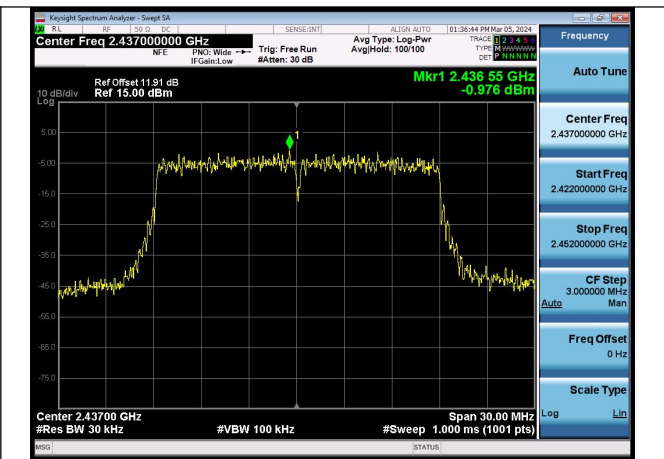

Mode:802.11g Frequency:2437MHz Ant:Chain1

Mode:802.11g Frequency:2462MHz Ant:Chain1

Test Mode: 802.11n HT20

Mode:802.11n HT20 Frequency:2412MHz Ant:Chain0

Mode:802.11n HT20 Frequency:2437MHz Ant:Chain0

Mode:802.11n HT20 Frequency:2462MHz Ant:Chain0