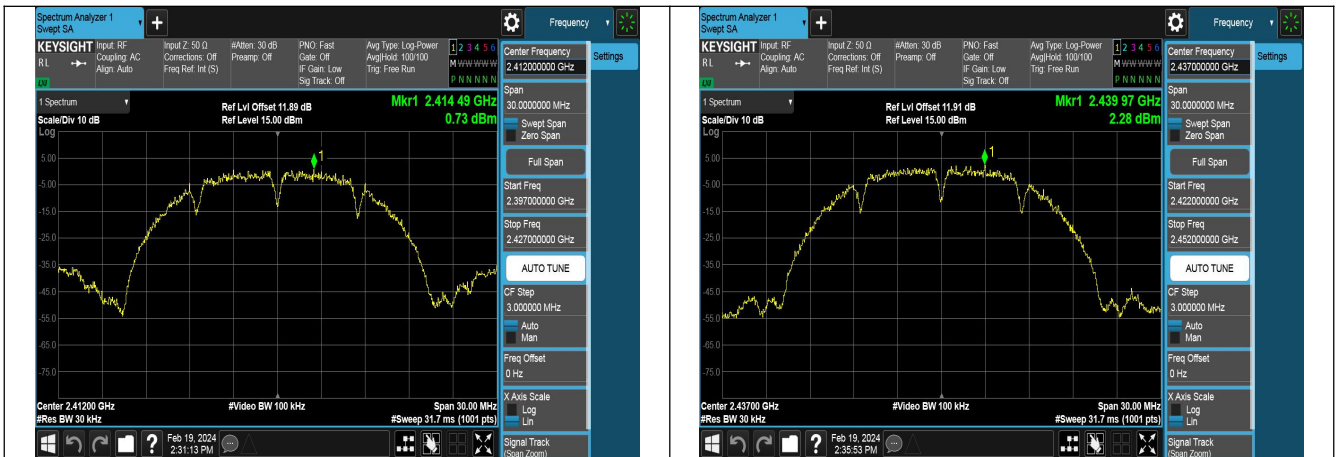

Transmitter Power Spectral Density

Test Mode	Antenna	Tones	Power Density(dBm/3KHz)		
			Channel No.1	Channel No.6	Channel No.11
			2412MHz	2437MHz	2462MHz
802.11b	Chain0	NA	-9.274	-7.721	-8.837
802.11b	Chain1	NA	-7.662	-7.075	-7.768
802.11g	Chain0	NA	-8.505	-10.017	-10.068
802.11g	Chain1	NA	-9.056	-8.114	-7.913
802.11n HT20	Chain0	NA	-8.692	-10.976	-9.517
802.11n HT20	Chain1	NA	-8.858	-7.995	-8.287
802.11n HT20	MIMO	NA	-5.764	-6.224	-5.848

Test Mode	Antenna	Tones	Power Density(dBm/3KHz)		
			Channel No.3	Channel No.6	Channel No.9
			2422MHz	2437MHz	2452MHz
802.11n HT40	Chain0	NA	-11.298	-11.418	-13.746
802.11n HT40	Chain1	NA	-11.192	-10.992	-10.805
802.11n HT40	MIMO	NA	-8.234	-8.189	-9.021

Test Mode: 802.11b

Mode:802.11b Frequency:2412MHz Ant:Chain0

Mode:802.11b Frequency:2437MHz Ant:Chain0