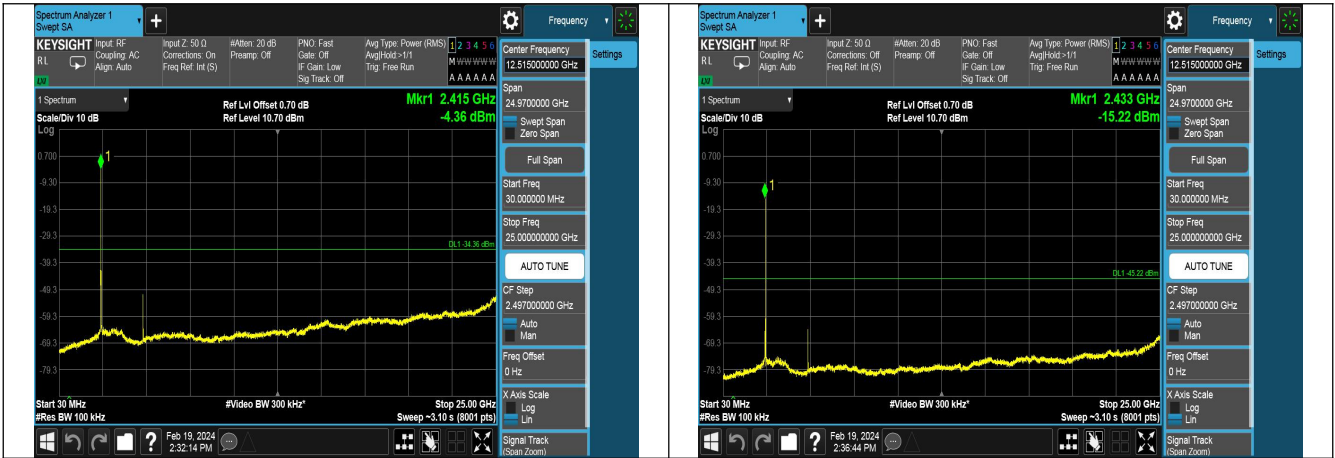

Mode:802.11n HT40 Frequency:2437MHz Ant:Chain0

Mode:802.11n HT40 Frequency:2452MHz Ant:Chain0

Mode:802.11n HT40 Frequency:2422MHz Ant:Chain1

Mode:802.11n HT40 Frequency:2437MHz Ant:Chain1

Mode:802.11n HT40 Frequency:2452MHz Ant:Chain1

Conducted Out of band emission measurement

Test Mode: 802.11b

Mode:802.11b Frequency:2412MHz Ant:Chain0

Mode:802.11b Frequency:2433MHz Ant:Chain0

Mode:802.11b Frequency:2462MHz Ant:Chain0

Mode:802.11b Frequency:2412MHz Ant:Chain1