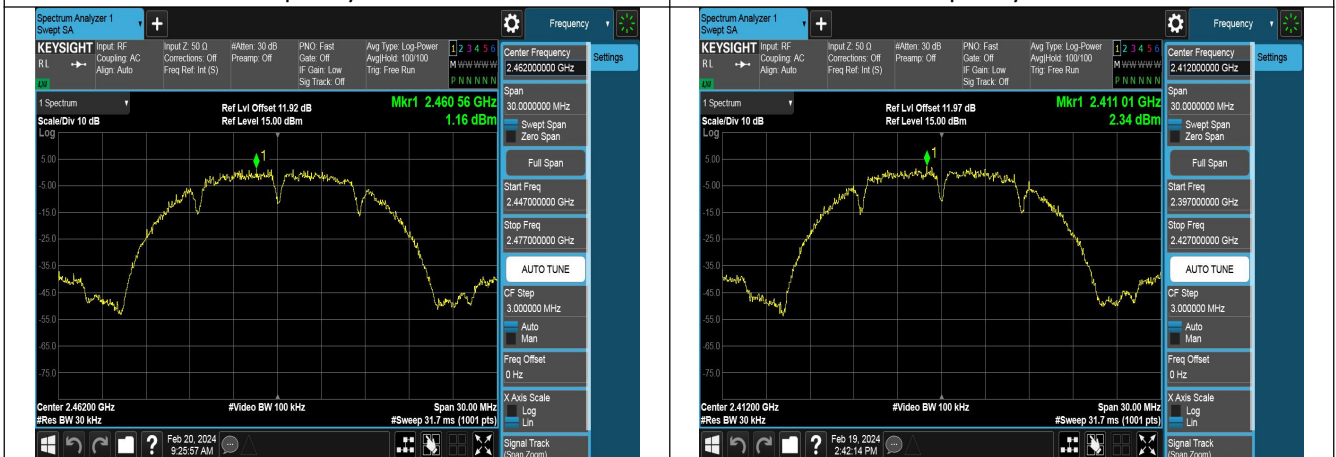

Mode:802.11b Frequency:2462MHz Ant:Chain0

Mode:802.11b Frequency:2412MHz Ant:Chain1