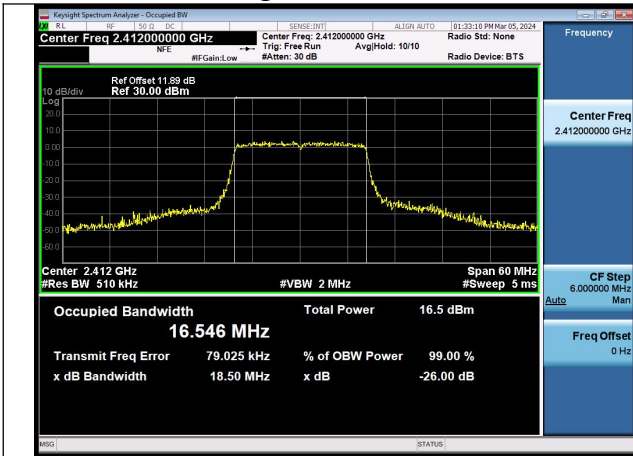

### Test Mode: 802.11b

Mode:802.11b Frequency:2437MHz Ant:Chain1

Mode:802.11b Frequency:2462MHz Ant:Chain1

Test Mode: 802.11g

Mode:802.11g Frequency:2412MHz Ant:Chain0

Mode:802.11g Frequency:2437MHz Ant:Chain0