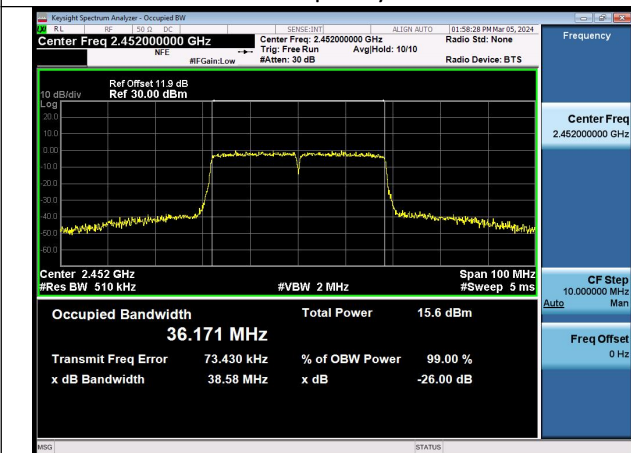

Mode:802.11n HT40 Frequency:2452MHz Ant:Chain0