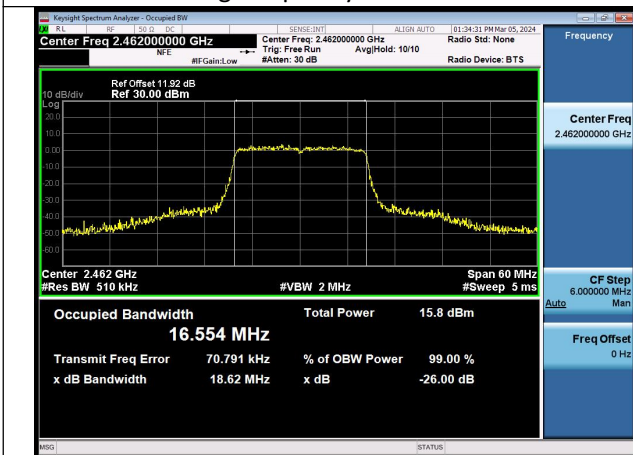

### Test Mode: 802.11b

Mode:802.11b Frequency:2437MHz Ant:Chain1

Mode:802.11b Frequency:2462MHz Ant:Chain1

Test Mode: 802.11g

Mode:802.11g Frequency:2412MHz Ant:Chain0

Mode:802.11g Frequency:2437MHz Ant:Chain0