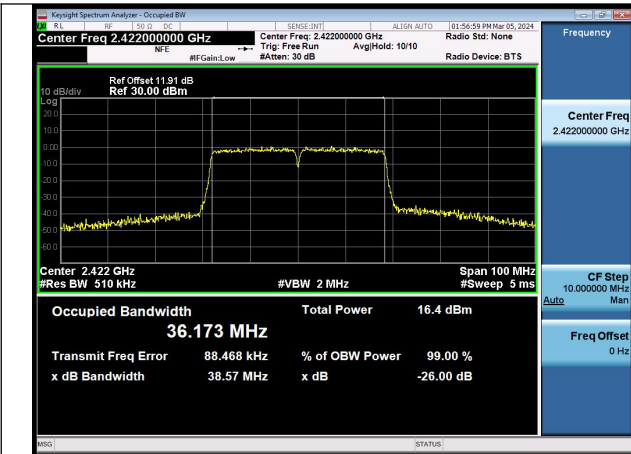

Test Mode: 802.11n HT40

Mode:802.11n HT40 Frequency:2422MHz Ant:Chain0