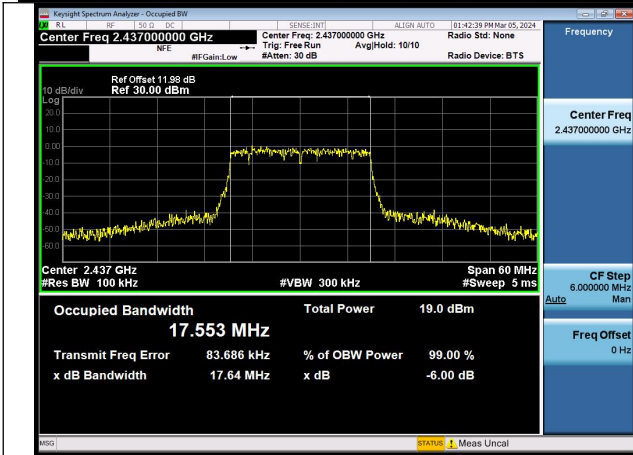

Mode:802.11n HT20 Frequency:2437MHz Ant:Chain1