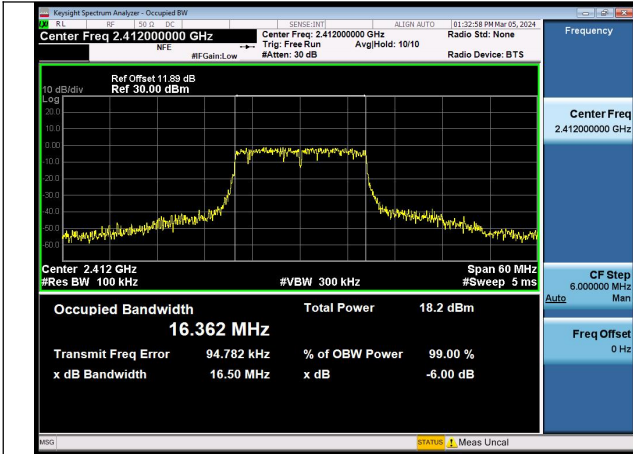

Mode:802.11b Frequency:2437MHz Ant:Chain1

Mode:802.11b Frequency:2462MHz Ant:Chain1

Test Mode: 802.11g

Mode:802.11g Frequency:2412MHz Ant:Chain0

Mode:802.11g Frequency:2437MHz Ant:Chain0

Mode:802.11g Frequency:2462MHz Ant:Chain0