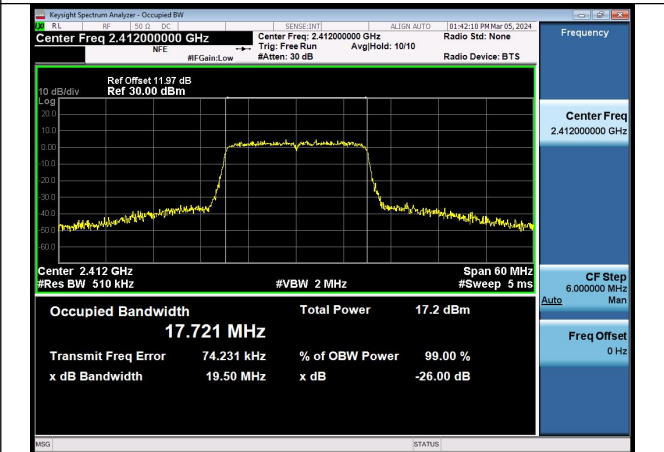

Mode:802.11n HT20 Frequency:2412MHz Ant:Chain1