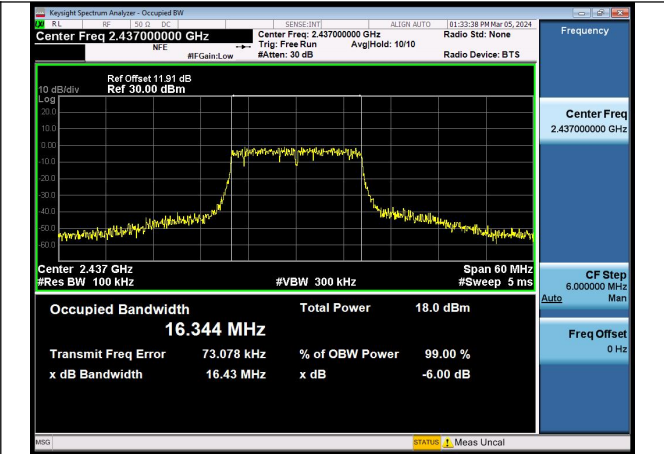

Mode:802.11b Frequency:2437MHz Ant:Chain1

Mode:802.11b Frequency:2462MHz Ant:Chain1

Test Mode: 802.11g

Mode:802.11g Frequency:2412MHz Ant:Chain0

Mode:802.11g Frequency:2437MHz Ant:Chain0

Mode:802.11g Frequency:2462MHz Ant:Chain0