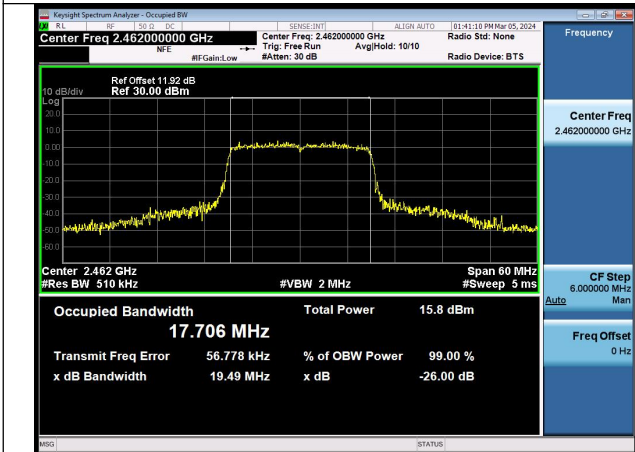

Mode:802.11n HT20 Frequency:2462MHz Ant:Chain0