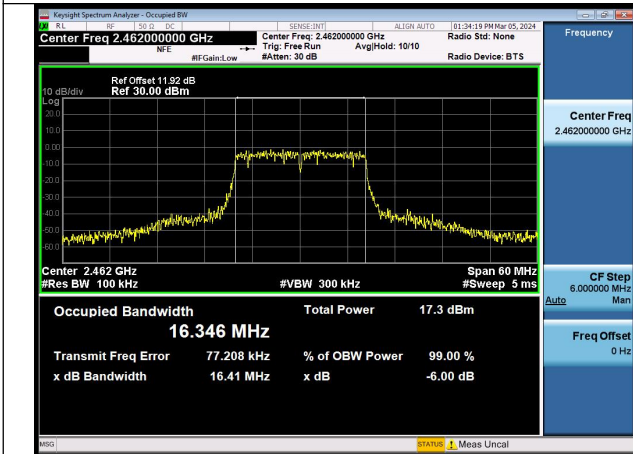

Mode:802.11b Frequency:2437MHz Ant:Chain1

Mode:802.11b Frequency:2462MHz Ant:Chain1

Test Mode: 802.11g

Mode:802.11g Frequency:2412MHz Ant:Chain0

Mode:802.11g Frequency:2437MHz Ant:Chain0

Mode:802.11g Frequency:2462MHz Ant:Chain0