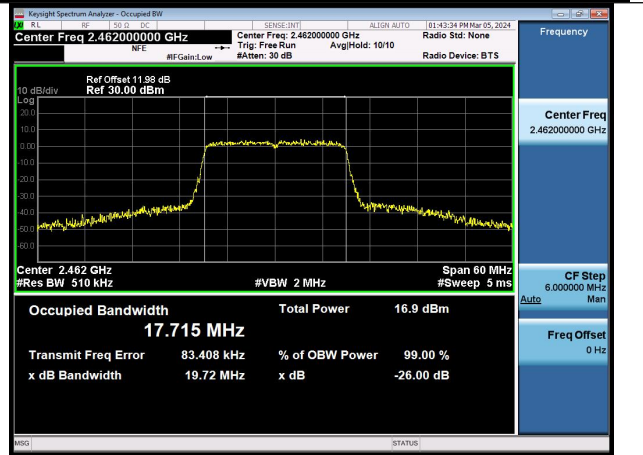

Mode:802.11n HT20 Frequency:2437MHz Ant:Chain0

Mode:802.11n HT20 Frequency:2462MHz Ant:Chain0

Mode:802.11n HT20 Frequency:2412MHz Ant:Chain1

Mode:802.11n HT20 Frequency:2437MHz Ant:Chain1

Mode:802.11n HT20 Frequency:2462MHz Ant:Chain1