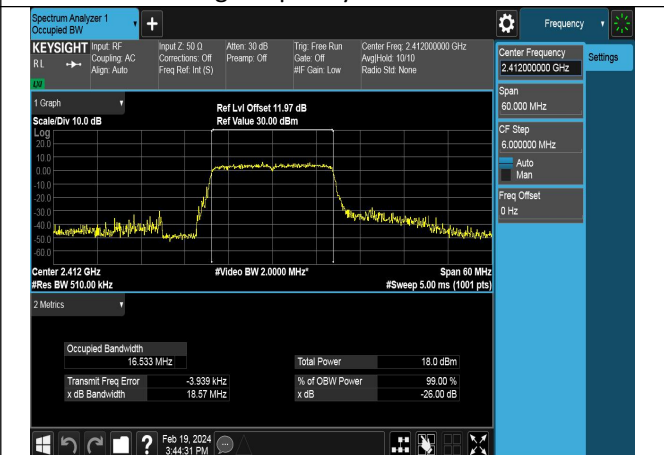

Mode:802.11g Frequency:2412MHz Ant:Chain1