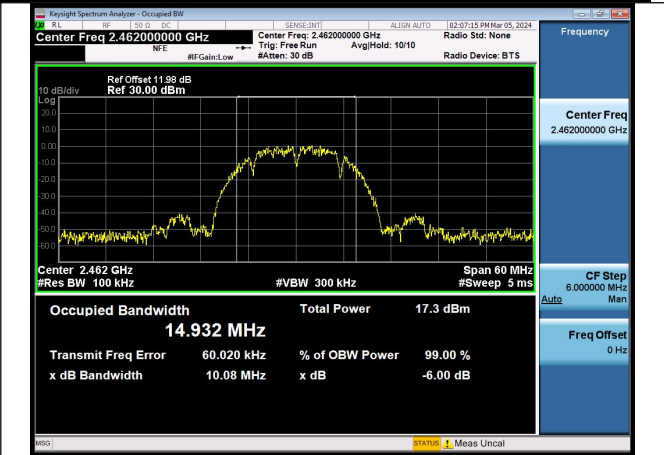

Mode:802.11b Frequency:2437MHz Ant:Chain1

Mode:802.11b Frequency:2462MHz Ant:Chain1

Test Mode: 802.11g

Mode:802.11g Frequency:2412MHz Ant:Chain0

Mode:802.11g Frequency:2437MHz Ant:Chain0

Mode:802.11g Frequency:2462MHz Ant:Chain0

Mode:802.11g Frequency:2412MHz Ant:Chain1

Mode:802.11g Frequency:2437MHz Ant:Chain1

Mode:802.11g Frequency:2462MHz Ant:Chain1

Test Mode: 802.11n HT20

Mode:802.11n HT20 Frequency:2412MHz Ant:Chain0

Mode:802.11n HT20 Frequency:2437MHz Ant:Chain0