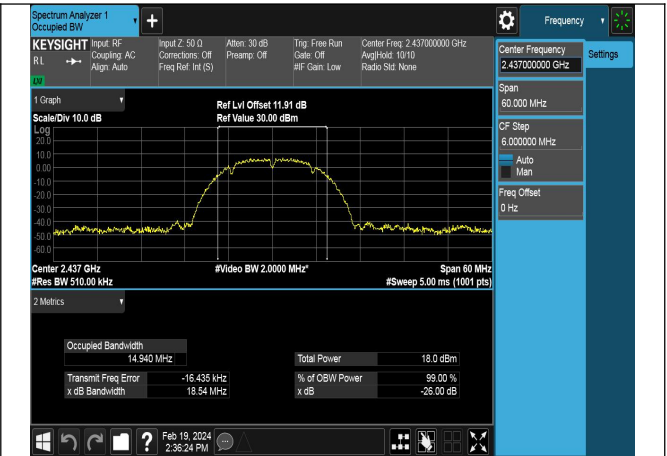

99% Bandwidth

Test Mode	Antenna	99% bandwidth (MHz)		
		Channel No.1	Channel No.6	Channel No.11
		2412MHz	2437MHz	2462MHz
802.11b	Chain0	14.827	14.940	17.719
802.11b	Chain1	14.833	14.904	14.903
802.11g	Chain0	16.546	16.536	16.554
802.11g	Chain1	16.533	16.545	16.493
802.11n HT20	Chain0	17.681	17.753	17.706
802.11n HT20	Chain1	17.721	17.719	17.715

Test Mode	Antenna	99% bandwidth (MHz)		
		Channel No.3	Channel No.6	Channel No.9
		2422MHz	2437MHz	2452MHz
802.11n HT40	Chain0	36.173	36.138	36.171
802.11n HT40	Chain1	36.172	36.179	36.180

Test Mode: 802.11b