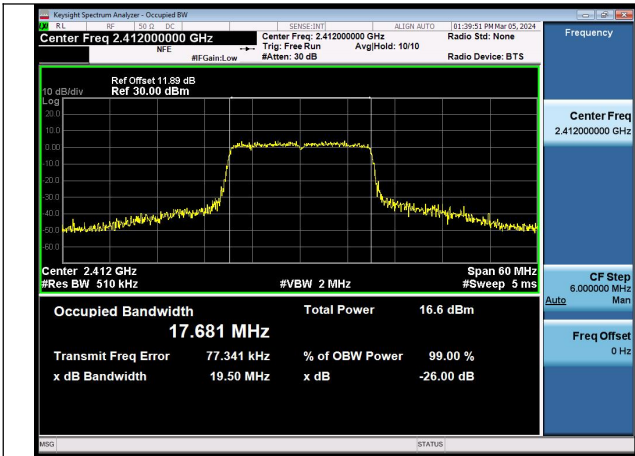

Mode:802.11g Frequency:2462MHz Ant:Chain0

Mode:802.11g Frequency:2412MHz Ant:Chain1

Mode:802.11g Frequency:2437MHz Ant:Chain1

Mode:802.11g Frequency:2462MHz Ant:Chain1

Test Mode: 802.11n HT20

Mode:802.11n HT20 Frequency:2412MHz Ant:Chain0