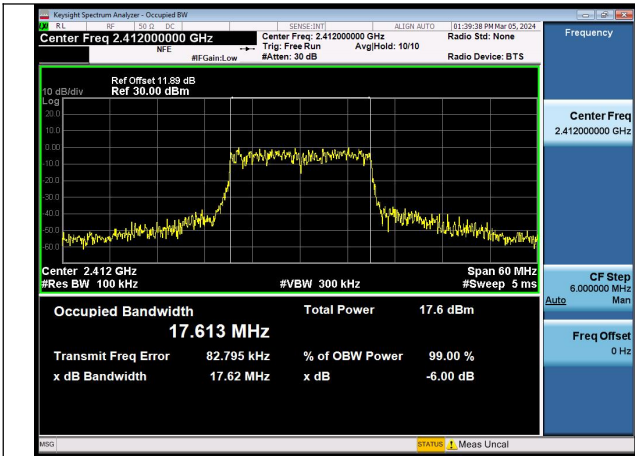

Mode:802.11g Frequency:2412MHz Ant:Chain1

Mode:802.11g Frequency:2437MHz Ant:Chain1

Mode:802.11g Frequency:2462MHz Ant:Chain1

Test Mode: 802.11n HT20

Mode:802.11n HT20 Frequency:2412MHz Ant:Chain0

Mode:802.11n HT20 Frequency:2437MHz Ant:Chain0