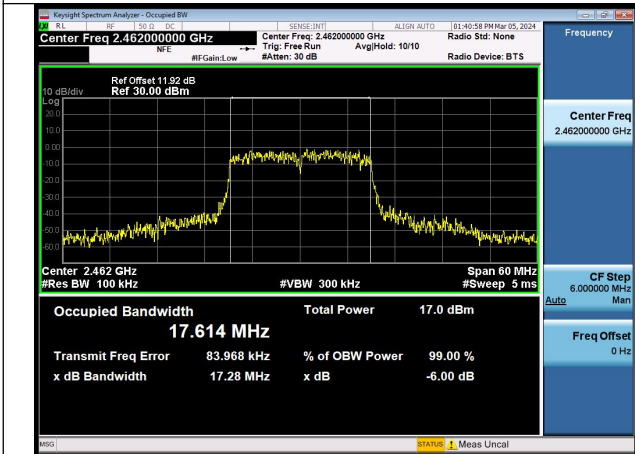

Mode:802.11g Frequency:2412MHz Ant:Chain1

Mode:802.11g Frequency:2437MHz Ant:Chain1

Mode:802.11g Frequency:2462MHz Ant:Chain1

Test Mode: 802.11n HT20

Mode:802.11n HT20 Frequency:2412MHz Ant:Chain0

Mode:802.11n HT20 Frequency:2437MHz Ant:Chain0