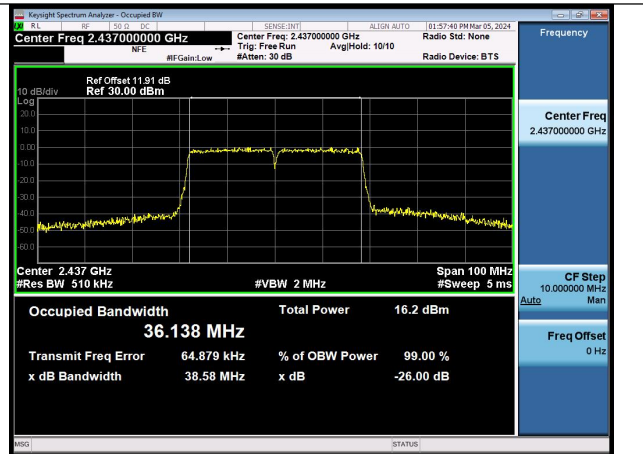

Mode:802.11n HT40 Frequency:2437MHz Ant:Chain0