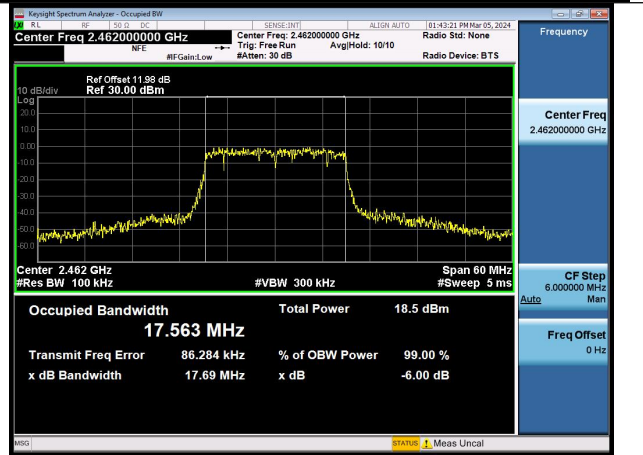

Mode:802.11n HT20 Frequency:2462MHz Ant:Chain1