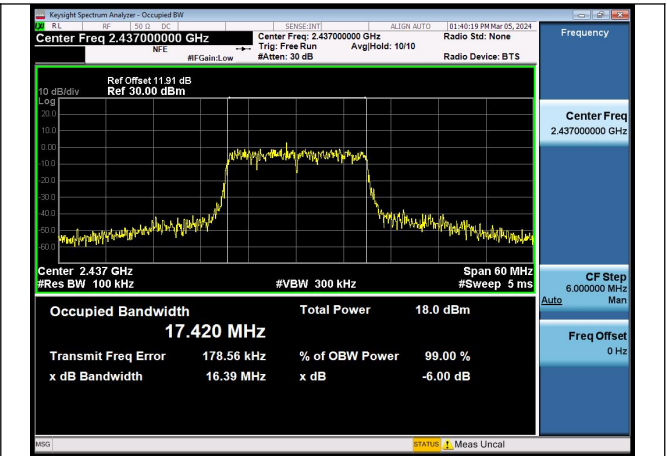

Mode:802.11g Frequency:2412MHz Ant:Chain1

Mode:802.11g Frequency:2437MHz Ant:Chain1

Mode:802.11g Frequency:2462MHz Ant:Chain1

Test Mode: 802.11n HT20

Mode:802.11n HT20 Frequency:2412MHz Ant:Chain0

Mode:802.11n HT20 Frequency:2437MHz Ant:Chain0