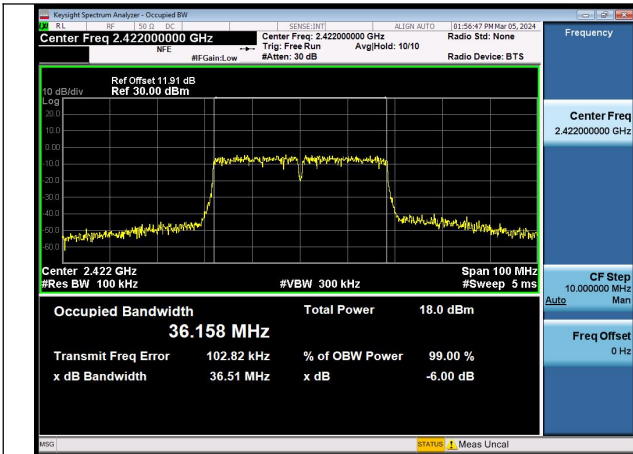

Mode:802.11n HT20 Frequency:2462MHz Ant:Chain0

Mode:802.11n HT20 Frequency:2412MHz Ant:Chain1

Mode:802.11n HT20 Frequency:2437MHz Ant:Chain1

Mode:802.11n HT20 Frequency:2462MHz Ant:Chain1

Test Mode: 802.11n HT40