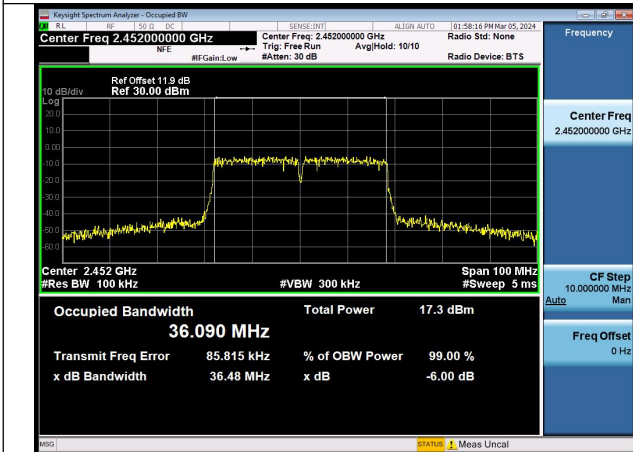

Mode:802.11n HT40 Frequency:2452MHz Ant:Chain0