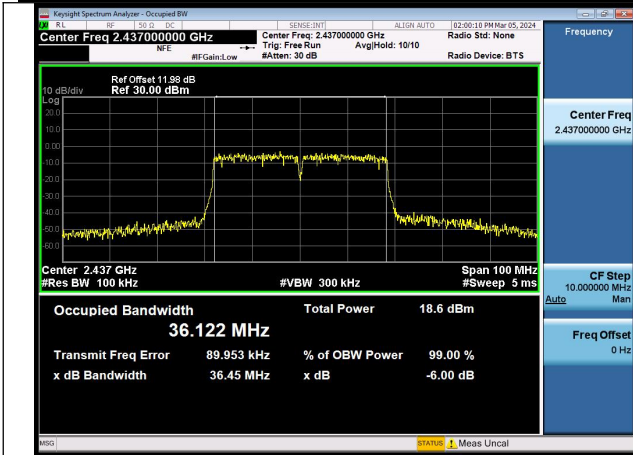

Mode:802.11n HT40 Frequency:2422MHz Ant:Chain0

Mode:802.11n HT40 Frequency:2437MHz Ant:Chain0

Mode:802.11n HT40 Frequency:2452MHz Ant:Chain0

Mode:802.11n HT40 Frequency:2422MHz Ant:Chain1

Mode:802.11n HT40 Frequency:2437MHz Ant:Chain1