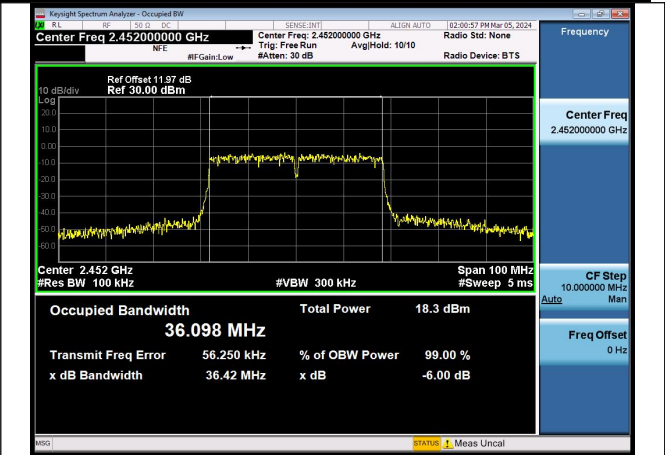

Mode:802.11n HT40 Frequency:2422MHz Ant:Chain0

Mode:802.11n HT40 Frequency:2437MHz Ant:Chain0

Mode:802.11n HT40 Frequency:2452MHz Ant:Chain0

Mode:802.11n HT40 Frequency:2422MHz Ant:Chain1

Mode:802.11n HT40 Frequency:2437MHz Ant:Chain1