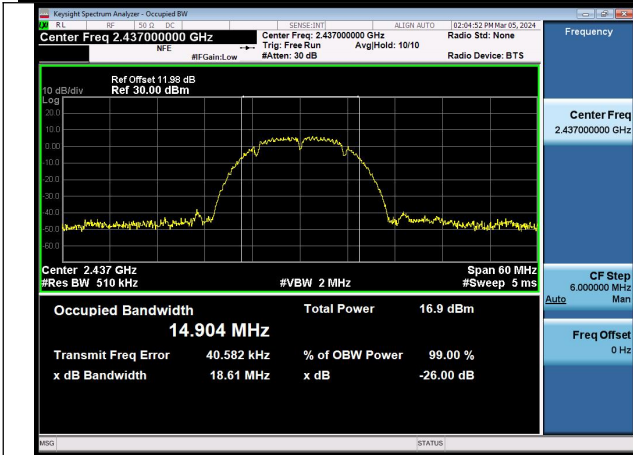

Mode:802.11b Frequency:2437MHz Ant:Chain1