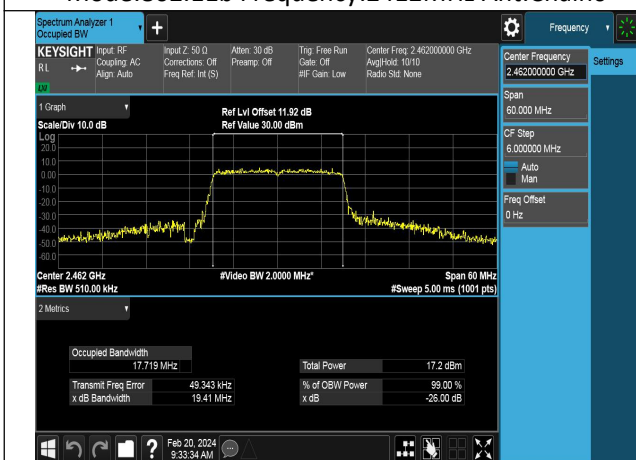

99% Bandwidth

Test Mode	Antenna	99% bandwidth (MHz)		
		Channel No.1	Channel No.6	Channel No.11
		2412MHz	2437MHz	2462MHz
802.11b	Chain0	14.827	14.940	17.719
802.11b	Chain1	14.833	14.904	14.903
802.11g	Chain0	16.546	16.536	16.554
802.11g	Chain1	16.533	16.545	16.493
802.11n HT20	Chain0	17.681	17.753	17.706
802.11n HT20	Chain1	17.721	17.719	17.715

Test Mode	Antenna	99% bandwidth (MHz)		
		Channel No.3	Channel No.6	Channel No.9
		2422MHz	2437MHz	2452MHz
802.11n HT40	Chain0	36.173	36.138	36.171
802.11n HT40	Chain1	36.172	36.179	36.180

Test Mode: 802.11b