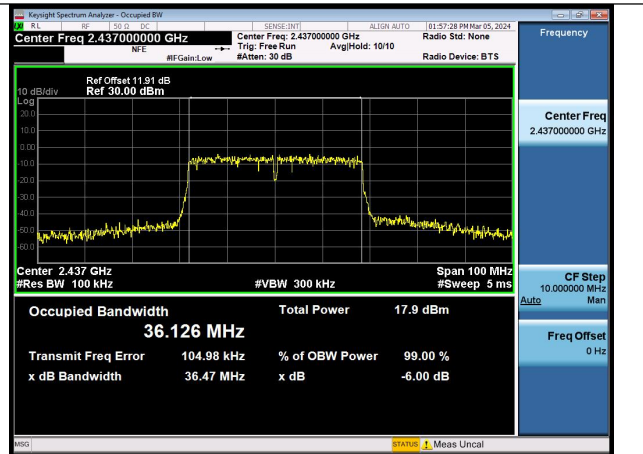

Mode:802.11n HT40 Frequency:2437MHz Ant:Chain0