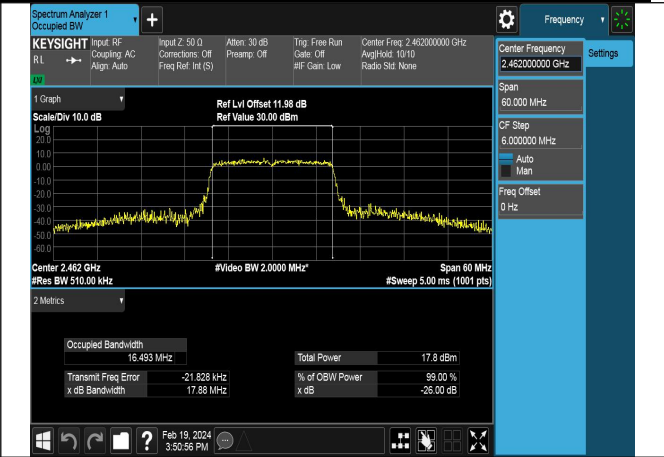

Mode:802.11g Frequency:2462MHz Ant:Chain1