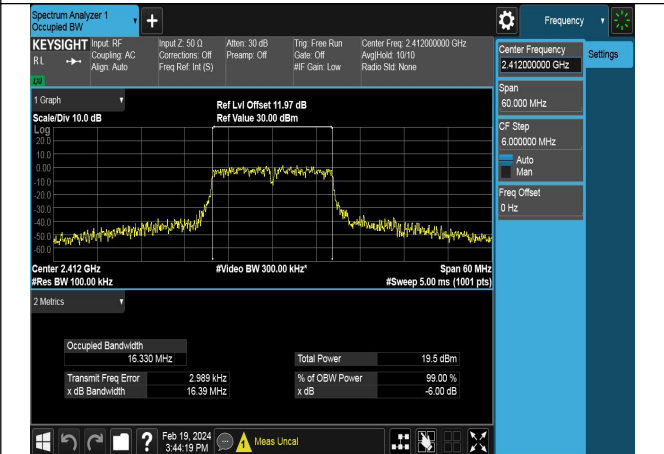

Mode:802.11b Frequency:2437MHz Ant:Chain1

Mode:802.11b Frequency:2462MHz Ant:Chain1

Test Mode: 802.11g

Mode:802.11g Frequency:2412MHz Ant:Chain0

Mode:802.11g Frequency:2437MHz Ant:Chain0

Mode:802.11g Frequency:2462MHz Ant:Chain0