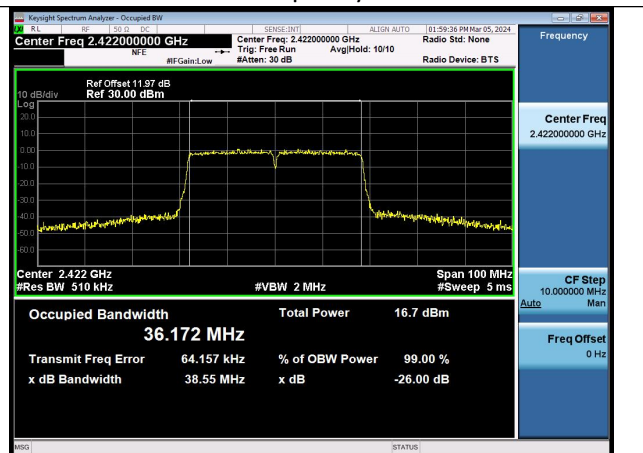

Test Mode: 802.11n HT40

Mode:802.11n HT40 Frequency:2422MHz Ant:Chain0

Mode:802.11n HT40 Frequency:2437MHz Ant:Chain0

Mode:802.11n HT40 Frequency:2452MHz Ant:Chain0

Mode:802.11n HT40 Frequency:2422MHz Ant:Chain1