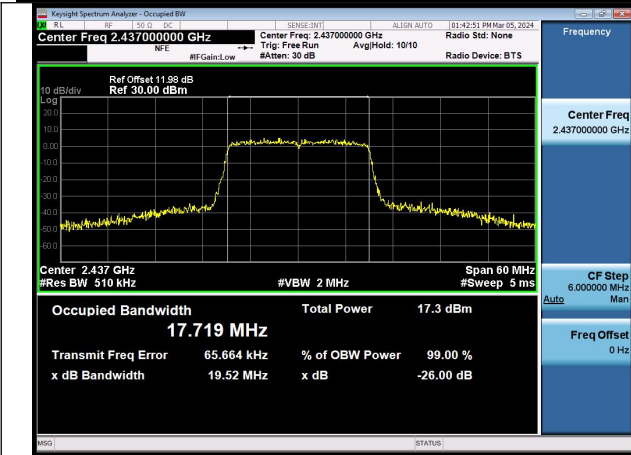

Mode:802.11n HT20 Frequency:2437MHz Ant:Chain1