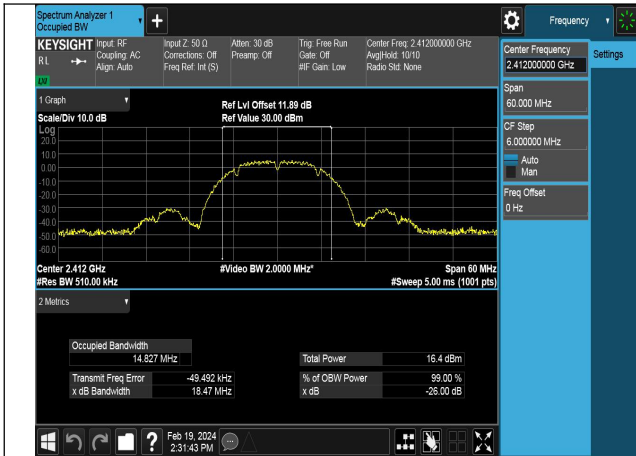

99% Bandwidth

Test Mode	Antenna	99% bandwidth (MHz)		
		Channel No.1	Channel No.6	Channel No.11
		2412MHz	2437MHz	2462MHz
802.11b	Chain0	14.827	14.940	17.719
802.11b	Chain1	14.833	14.904	14.903
802.11g	Chain0	16.546	16.536	16.554
802.11g	Chain1	16.533	16.545	16.493
802.11n HT20	Chain0	17.681	17.753	17.706
802.11n HT20	Chain1	17.721	17.719	17.715

Test Mode	Antenna	99% bandwidth (MHz)		
		Channel No.3	Channel No.6	Channel No.9
		2422MHz	2437MHz	2452MHz
802.11n HT40	Chain0	36.173	36.138	36.171
802.11n HT40	Chain1	36.172	36.179	36.180

Test Mode: 802.11b