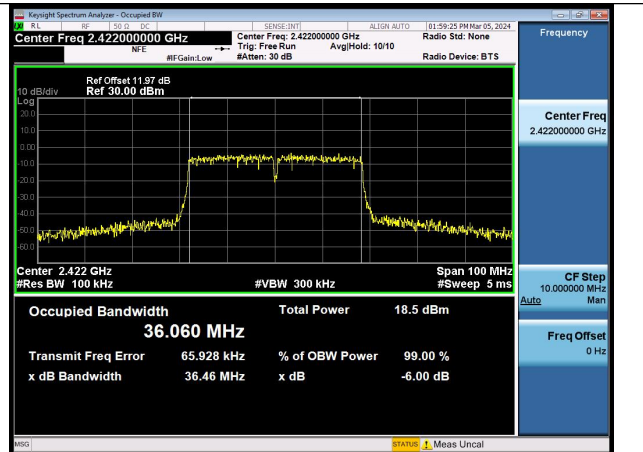

Mode:802.11n HT40 Frequency:2422MHz Ant:Chain1