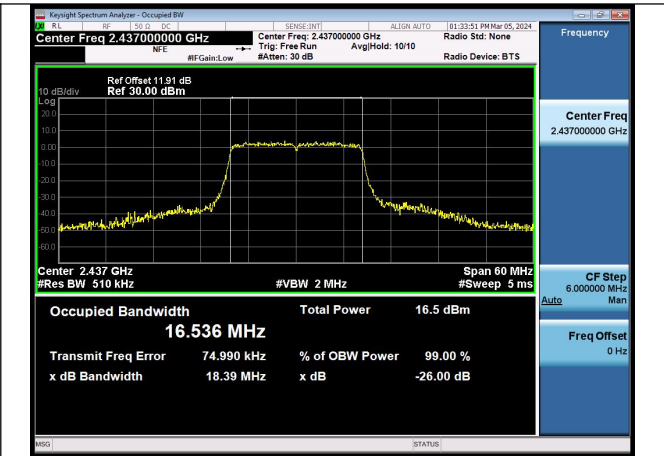

### Test Mode: 802.11b

Mode:802.11b Frequency:2437MHz Ant:Chain1

Mode:802.11b Frequency:2462MHz Ant:Chain1

Test Mode: 802.11g

Mode:802.11g Frequency:2412MHz Ant:Chain0

Mode:802.11g Frequency:2437MHz Ant:Chain0