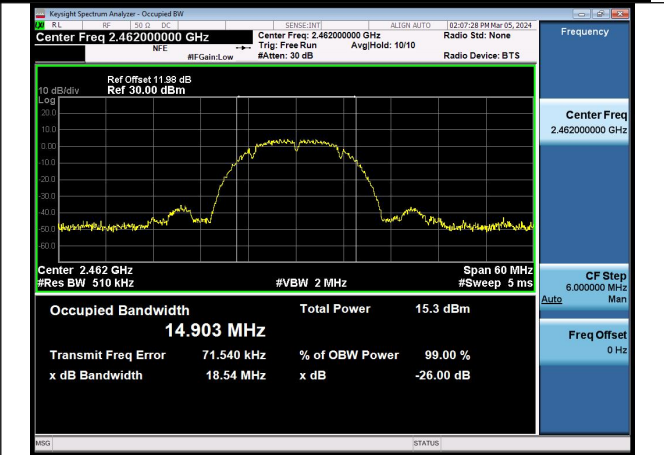

Mode:802.11b Frequency:2462MHz Ant:Chain1