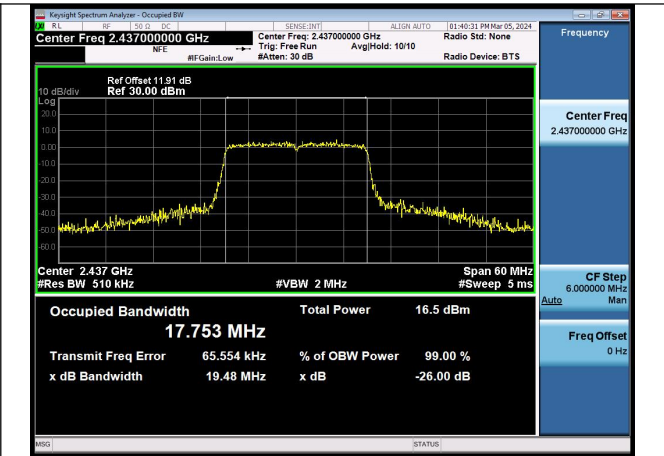

Mode:802.11g Frequency:2462MHz Ant:Chain0

Mode:802.11g Frequency:2412MHz Ant:Chain1

Mode:802.11g Frequency:2437MHz Ant:Chain1

Mode:802.11g Frequency:2462MHz Ant:Chain1

Test Mode: 802.11n HT20

Mode:802.11n HT20 Frequency:2412MHz Ant:Chain0