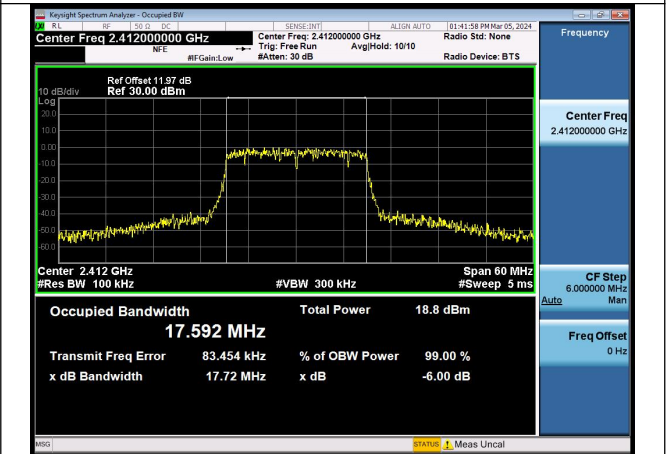

Mode:802.11n HT20 Frequency:2412MHz Ant:Chain1