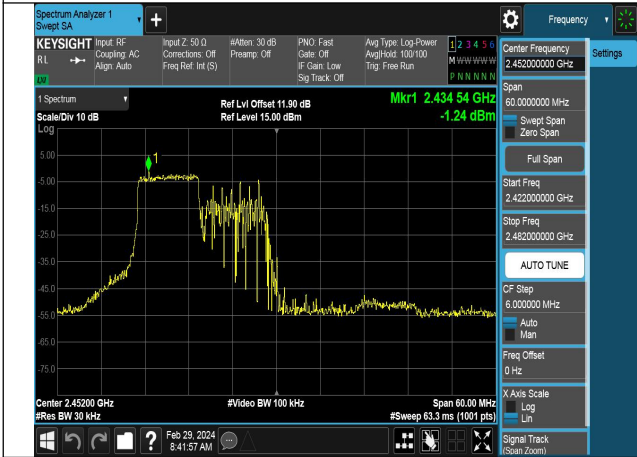

Mode:802.11ax HE40 Tone:52T Frequency:2452MHz
Ant:Chain0

Mode:802.11ax HE40 Tone:52T Frequency:2422MHz
Ant:Chain1

Mode:802.11ax HE40 Tone:52T Frequency:2437MHz
Ant:Chain1

Mode:802.11ax HE40 Tone:52T Frequency:2452MHz
Ant:Chain1

Mode:802.11ax HE40 Tone:106T Frequency:2422MHz
Ant:Chain0

Mode:802.11ax HE40 Tone:106T Frequency:2437MHz
Ant:Chain0

Mode:802.11ax HE40 Tone:106T Frequency:2452MHz
Ant:Chain0

Mode:802.11ax HE40 Tone:106T Frequency:2422MHz
Ant:Chain1