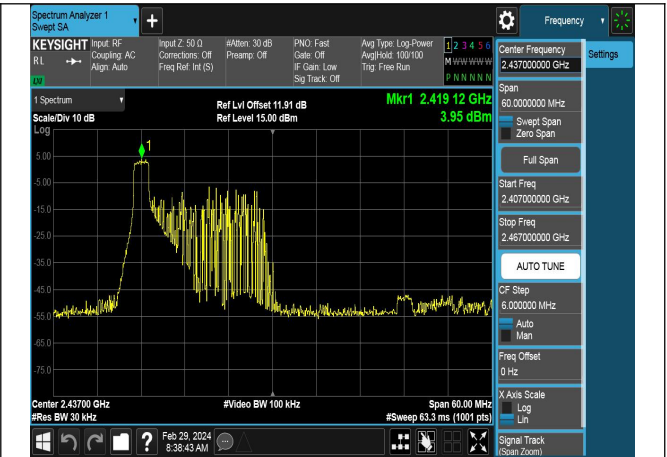

Test Mode: 802.11ax HE40

Mode:802.11ax HE40 Tone:26T Frequency:2422MHz
Ant:Chain0

Mode:802.11ax HE40 Tone:26T Frequency:2437MHz
Ant:Chain0

Mode:802.11ax HE40 Tone:26T Frequency:2452MHz
Ant:Chain0

Mode:802.11ax HE40 Tone:26T Frequency:2422MHz
Ant:Chain1

Mode:802.11ax HE40 Tone:26T Frequency:2437MHz
Ant:Chain1

Mode:802.11ax HE40 Tone:26T Frequency:2452MHz
Ant:Chain1

Mode:802.11ax HE40 Tone:52T Frequency:2422MHz
Ant:Chain0

Mode:802.11ax HE40 Tone:52T Frequency:2437MHz
Ant:Chain0