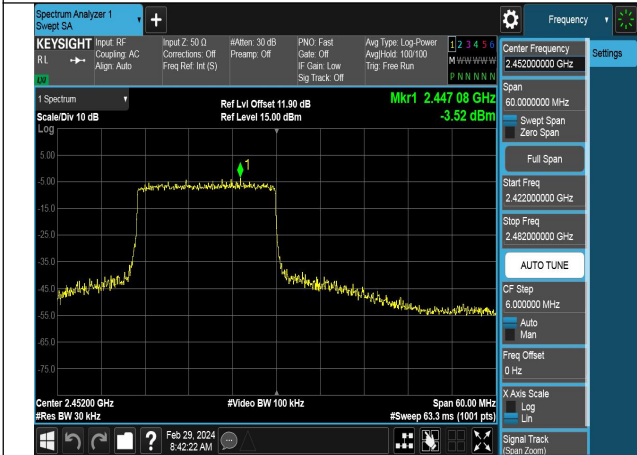

Mode:802.11ax HE40 Tone:106T Frequency:2437MHz
Ant:Chain1

Mode:802.11ax HE40 Tone:106T Frequency:2452MHz
Ant:Chain1

Mode:802.11ax HE40 Tone:242T Frequency:2422MHz
Ant:Chain0

Mode:802.11ax HE40 Tone:242T Frequency:2437MHz
Ant:Chain0

Mode:802.11ax HE40 Tone:242T Frequency:2452MHz
Ant:Chain0

Mode:802.11ax HE40 Tone:242T Frequency:2422MHz
Ant:Chain1

Mode:802.11ax HE40 Tone:242T Frequency:2437MHz
Ant:Chain1

Mode:802.11ax HE40 Tone:242T Frequency:2452MHz
Ant:Chain1