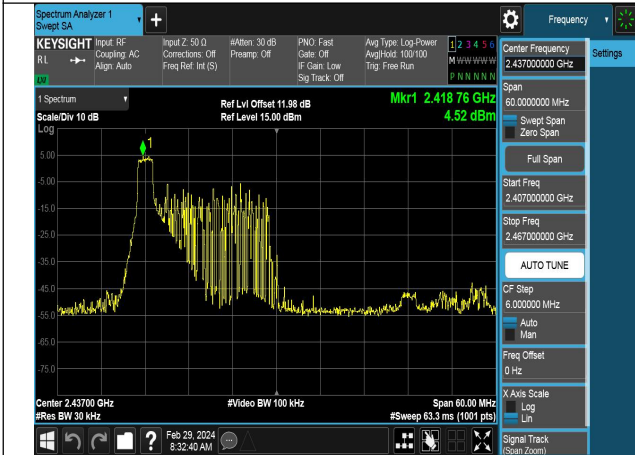

Test Mode: 802.11ax HE40

Mode:802.11ax HE40 Tone:26T Frequency:2422MHz
Ant:Chain0

Mode:802.11ax HE40 Tone:26T Frequency:2437MHz
Ant:Chain0

Mode:802.11ax HE40 Tone:26T Frequency:2452MHz
Ant:Chain0

Mode:802.11ax HE40 Tone:26T Frequency:2422MHz
Ant:Chain1

Mode:802.11ax HE40 Tone:26T Frequency:2437MHz
Ant:Chain1

Mode:802.11ax HE40 Tone:26T Frequency:2452MHz
Ant:Chain1

Mode:802.11ax HE40 Tone:52T Frequency:2422MHz
Ant:Chain0

Mode:802.11ax HE40 Tone:52T Frequency:2437MHz
Ant:Chain0