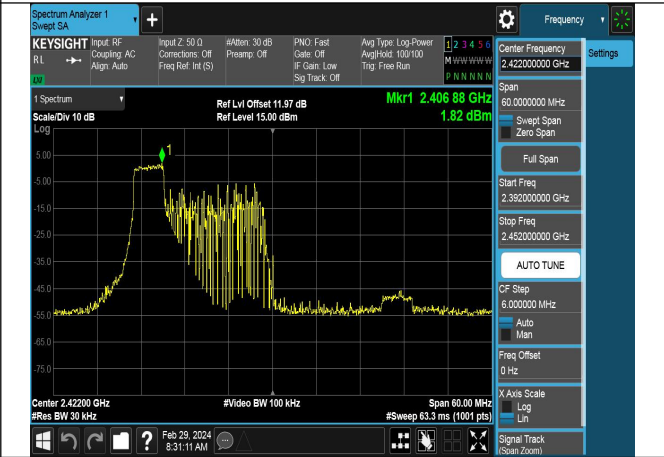

Mode:802.11ax HE40 Tone:26T Frequency:2437MHz
Ant:Chain1

Mode:802.11ax HE40 Tone:26T Frequency:2452MHz
Ant:Chain1

Mode:802.11ax HE40 Tone:52T Frequency:2422MHz
Ant:Chain0

Mode:802.11ax HE40 Tone:52T Frequency:2437MHz
Ant:Chain0

Mode:802.11ax HE40 Tone:52T Frequency:2452MHz
Ant:Chain0

Mode:802.11ax HE40 Tone:52T Frequency:2422MHz
Ant:Chain1

Mode:802.11ax HE40 Tone:52T Frequency:2437MHz
Ant:Chain1

Mode:802.11ax HE40 Tone:52T Frequency:2452MHz
Ant:Chain1