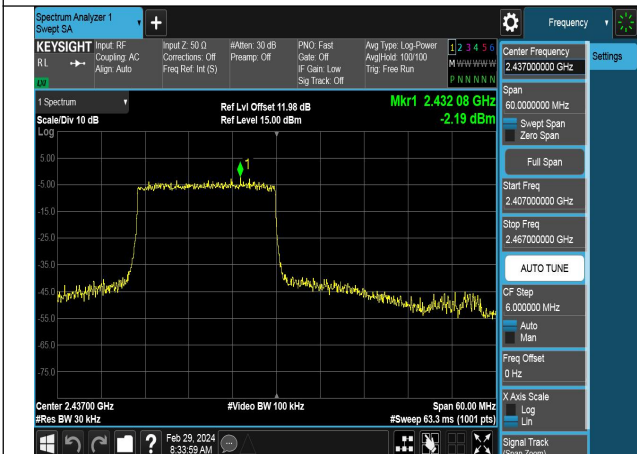

Mode:802.11ax HE40 Tone:106T Frequency:2437MHz
Ant:Chain1

Mode:802.11ax HE40 Tone:106T Frequency:2452MHz
Ant:Chain1

Mode:802.11ax HE40 Tone:242T Frequency:2422MHz
Ant:Chain0

Mode:802.11ax HE40 Tone:242T Frequency:2437MHz
Ant:Chain0

Mode:802.11ax HE40 Tone:242T Frequency:2452MHz
Ant:Chain0

Mode:802.11ax HE40 Tone:242T Frequency:2422MHz
Ant:Chain1

Mode:802.11ax HE40 Tone:242T Frequency:2437MHz
Ant:Chain1

Mode:802.11ax HE40 Tone:242T Frequency:2452MHz
Ant:Chain1