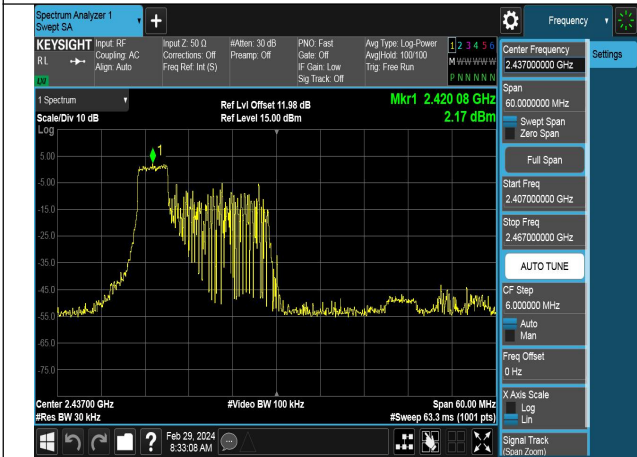

Mode:802.11ax HE40 Tone:26T Frequency:2437MHz
Ant:Chain1

Mode:802.11ax HE40 Tone:26T Frequency:2452MHz
Ant:Chain1

Mode:802.11ax HE40 Tone:52T Frequency:2422MHz
Ant:Chain0

Mode:802.11ax HE40 Tone:52T Frequency:2437MHz
Ant:Chain0

Mode:802.11ax HE40 Tone:52T Frequency:2452MHz
Ant:Chain0

Mode:802.11ax HE40 Tone:52T Frequency:2422MHz
Ant:Chain1

Mode:802.11ax HE40 Tone:52T Frequency:2437MHz
Ant:Chain1

Mode:802.11ax HE40 Tone:52T Frequency:2452MHz
Ant:Chain1