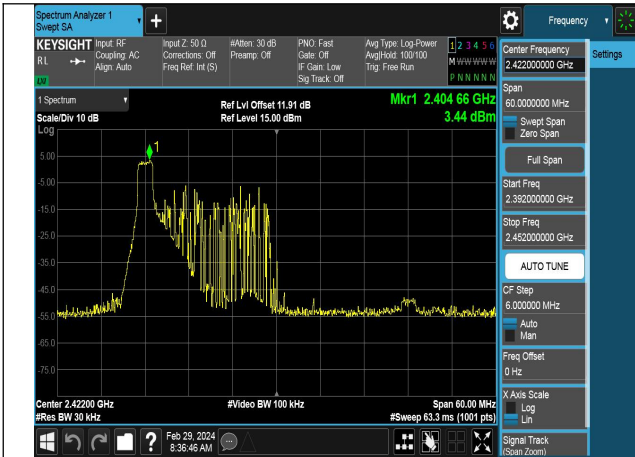

Test Mode: 802.11ax HE40

Mode:802.11ax HE40 Tone:26T Frequency:2422MHz
Ant:Chain0

Mode:802.11ax HE40 Tone:26T Frequency:2437MHz
Ant:Chain0

Mode:802.11ax HE40 Tone:26T Frequency:2452MHz
Ant:Chain0

Mode:802.11ax HE40 Tone:26T Frequency:2422MHz
Ant:Chain1

Mode:802.11ax HE40 Tone:26T Frequency:2437MHz
Ant:Chain1

Mode:802.11ax HE40 Tone:26T Frequency:2452MHz
Ant:Chain1

Mode:802.11ax HE40 Tone:52T Frequency:2422MHz
Ant:Chain0

Mode:802.11ax HE40 Tone:52T Frequency:2437MHz
Ant:Chain0