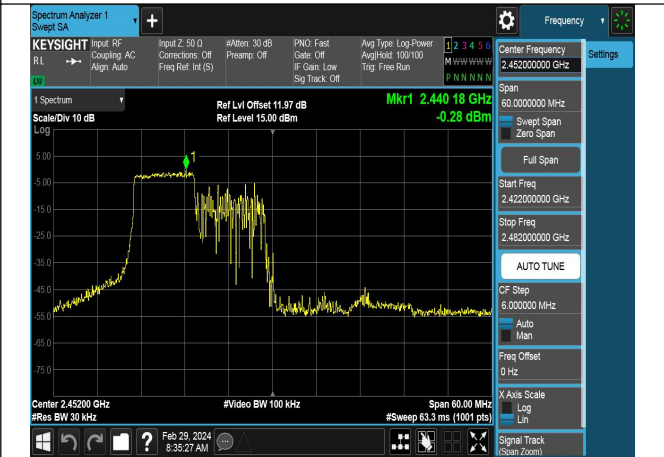

Mode:802.11ax HE40 Tone:106T Frequency:2422MHz
Ant:Chain0

Mode:802.11ax HE40 Tone:106T Frequency:2437MHz
Ant:Chain0

Mode:802.11ax HE40 Tone:106T Frequency:2452MHz
Ant:Chain0

Mode:802.11ax HE40 Tone:106T Frequency:2422MHz
Ant:Chain1

Mode:802.11ax HE40 Tone:106T Frequency:2437MHz
Ant:Chain1

Mode:802.11ax HE40 Tone:106T Frequency:2452MHz
Ant:Chain1

Mode:802.11ax HE40 Tone:242T Frequency:2422MHz
Ant:Chain0

Mode:802.11ax HE40 Tone:242T Frequency:2437MHz
Ant:Chain0