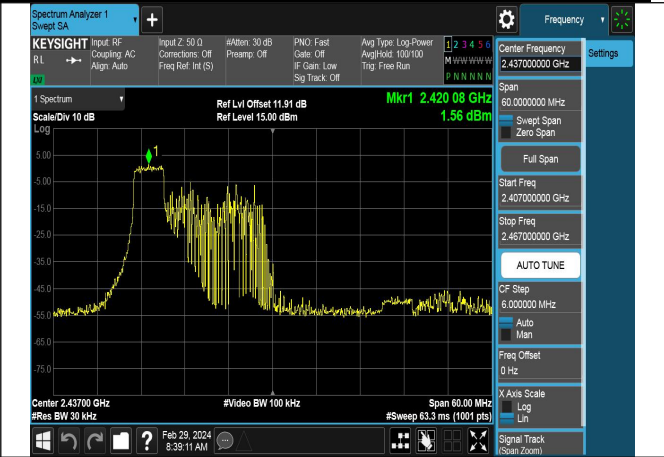

Test Mode: 802.11ax HE40

Mode:802.11ax HE40 Tone:26T Frequency:2422MHz
Ant:Chain0

Mode:802.11ax HE40 Tone:26T Frequency:2437MHz
Ant:Chain0

Mode:802.11ax HE40 Tone:26T Frequency:2452MHz
Ant:Chain0

Mode:802.11ax HE40 Tone:26T Frequency:2422MHz
Ant:Chain1

Mode:802.11ax HE40 Tone:26T Frequency:2437MHz
Ant:Chain1

Mode:802.11ax HE40 Tone:26T Frequency:2452MHz
Ant:Chain1

Mode:802.11ax HE40 Tone:52T Frequency:2422MHz
Ant:Chain0

Mode:802.11ax HE40 Tone:52T Frequency:2437MHz
Ant:Chain0