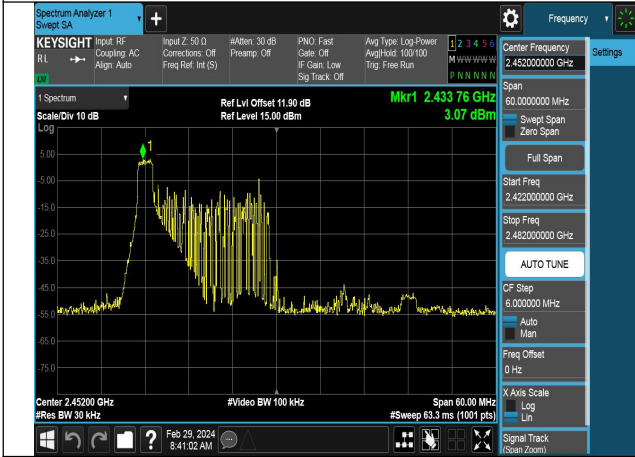

Test Mode: 802.11ax HE40

Mode:802.11ax HE40 Tone:26T Frequency:2422MHz
Ant:Chain0

Mode:802.11ax HE40 Tone:26T Frequency:2437MHz
Ant:Chain0

Mode:802.11ax HE40 Tone:26T Frequency:2452MHz
Ant:Chain0

Mode:802.11ax HE40 Tone:26T Frequency:2422MHz
Ant:Chain1

Mode:802.11ax HE40 Tone:26T Frequency:2437MHz
Ant:Chain1

Mode:802.11ax HE40 Tone:26T Frequency:2452MHz
Ant:Chain1

Mode:802.11ax HE40 Tone:52T Frequency:2422MHz
Ant:Chain0

Mode:802.11ax HE40 Tone:52T Frequency:2437MHz
Ant:Chain0