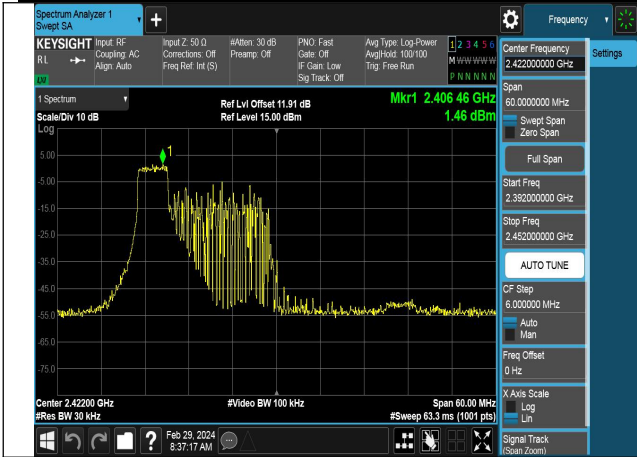

Test Mode: 802.11ax HE40

Mode:802.11ax HE40 Tone:26T Frequency:2422MHz
Ant:Chain0

Mode:802.11ax HE40 Tone:26T Frequency:2437MHz
Ant:Chain0

Mode:802.11ax HE40 Tone:26T Frequency:2452MHz
Ant:Chain0

Mode:802.11ax HE40 Tone:26T Frequency:2422MHz
Ant:Chain1

Mode:802.11ax HE40 Tone:26T Frequency:2437MHz
Ant:Chain1

Mode:802.11ax HE40 Tone:26T Frequency:2452MHz
Ant:Chain1

Mode:802.11ax HE40 Tone:52T Frequency:2422MHz
Ant:Chain0

Mode:802.11ax HE40 Tone:52T Frequency:2437MHz
Ant:Chain0