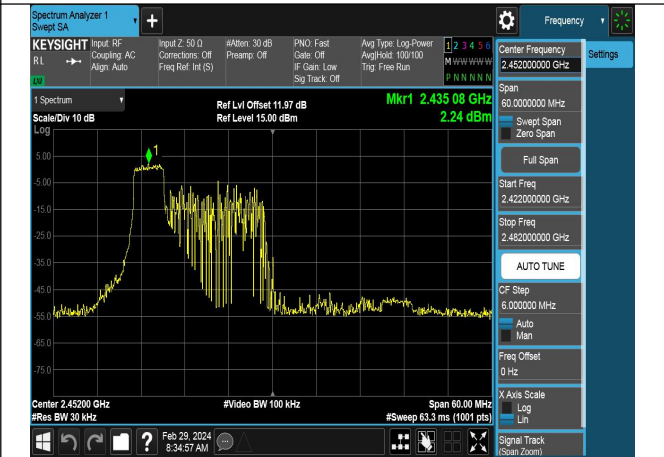

Mode:802.11ax HE40 Tone:26T Frequency:2437MHz
Ant:Chain1

Mode:802.11ax HE40 Tone:26T Frequency:2452MHz
Ant:Chain1

Mode:802.11ax HE40 Tone:52T Frequency:2422MHz
Ant:Chain0

Mode:802.11ax HE40 Tone:52T Frequency:2437MHz
Ant:Chain0

Mode:802.11ax HE40 Tone:52T Frequency:2452MHz
Ant:Chain0

Mode:802.11ax HE40 Tone:52T Frequency:2422MHz
Ant:Chain1

Mode:802.11ax HE40 Tone:52T Frequency:2437MHz
Ant:Chain1

Mode:802.11ax HE40 Tone:52T Frequency:2452MHz
Ant:Chain1