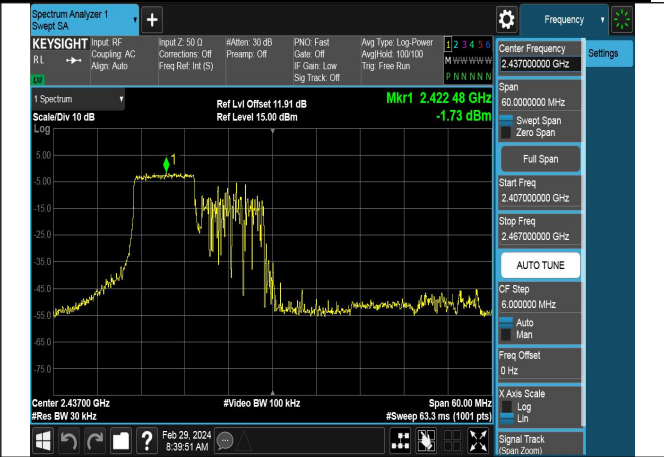

Mode:802.11ax HE40 Tone:52T Frequency:2452MHz
Ant:Chain0

Mode:802.11ax HE40 Tone:52T Frequency:2422MHz
Ant:Chain1

Mode:802.11ax HE40 Tone:52T Frequency:2437MHz
Ant:Chain1

Mode:802.11ax HE40 Tone:52T Frequency:2452MHz
Ant:Chain1

Mode:802.11ax HE40 Tone:106T Frequency:2422MHz
Ant:Chain0

Mode:802.11ax HE40 Tone:106T Frequency:2437MHz
Ant:Chain0

Mode:802.11ax HE40 Tone:106T Frequency:2452MHz
Ant:Chain0

Mode:802.11ax HE40 Tone:106T Frequency:2422MHz
Ant:Chain1