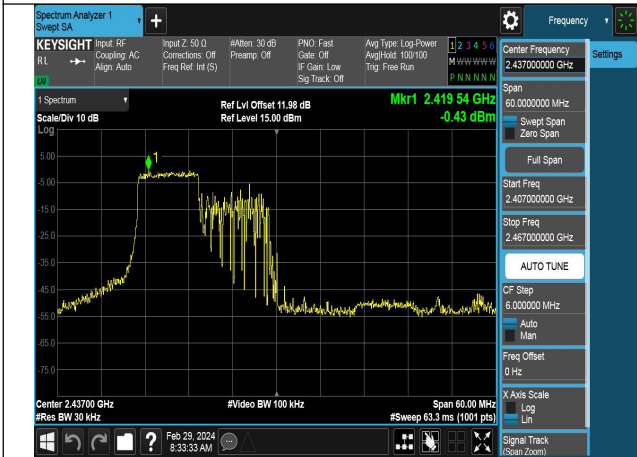

Mode:802.11ax HE40 Tone:106T Frequency:2422MHz
Ant:Chain0

Mode:802.11ax HE40 Tone:106T Frequency:2437MHz
Ant:Chain0

Mode:802.11ax HE40 Tone:106T Frequency:2452MHz
Ant:Chain0

Mode:802.11ax HE40 Tone:106T Frequency:2422MHz
Ant:Chain1

Mode:802.11ax HE40 Tone:106T Frequency:2437MHz
Ant:Chain1

Mode:802.11ax HE40 Tone:106T Frequency:2452MHz
Ant:Chain1

Mode:802.11ax HE40 Tone:242T Frequency:2422MHz
Ant:Chain0

Mode:802.11ax HE40 Tone:242T Frequency:2437MHz
Ant:Chain0