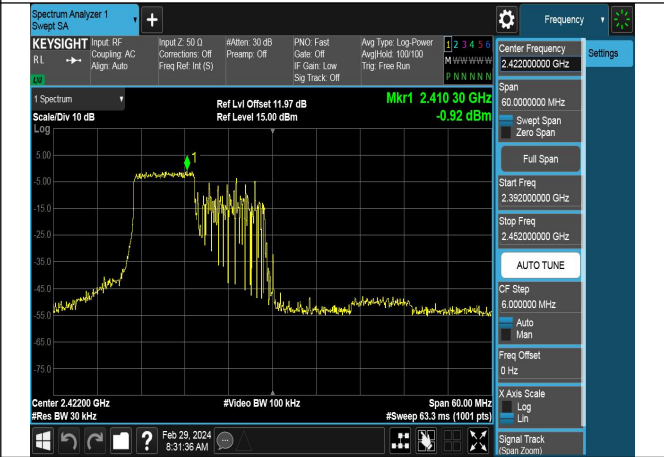

Mode:802.11ax HE40 Tone:52T Frequency:2452MHz
Ant:Chain0

Mode:802.11ax HE40 Tone:52T Frequency:2422MHz
Ant:Chain1

Mode:802.11ax HE40 Tone:52T Frequency:2437MHz
Ant:Chain1

Mode:802.11ax HE40 Tone:52T Frequency:2452MHz
Ant:Chain1

Mode:802.11ax HE40 Tone:106T Frequency:2422MHz
Ant:Chain0

Mode:802.11ax HE40 Tone:106T Frequency:2437MHz
Ant:Chain0

Mode:802.11ax HE40 Tone:106T Frequency:2452MHz
Ant:Chain0

Mode:802.11ax HE40 Tone:106T Frequency:2422MHz
Ant:Chain1