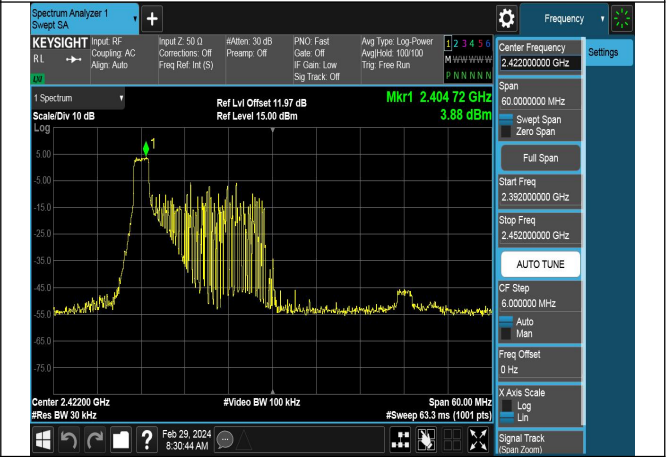

Test Mode: 802.11ax HE40

Mode:802.11ax HE40 Tone:26T Frequency:2422MHz
Ant:Chain0

Mode:802.11ax HE40 Tone:26T Frequency:2437MHz
Ant:Chain0

Mode:802.11ax HE40 Tone:26T Frequency:2452MHz
Ant:Chain0

Mode:802.11ax HE40 Tone:26T Frequency:2422MHz
Ant:Chain1

Mode:802.11ax HE40 Tone:26T Frequency:2437MHz
Ant:Chain1

Mode:802.11ax HE40 Tone:26T Frequency:2452MHz
Ant:Chain1

Mode:802.11ax HE40 Tone:52T Frequency:2422MHz
Ant:Chain0

Mode:802.11ax HE40 Tone:52T Frequency:2437MHz
Ant:Chain0