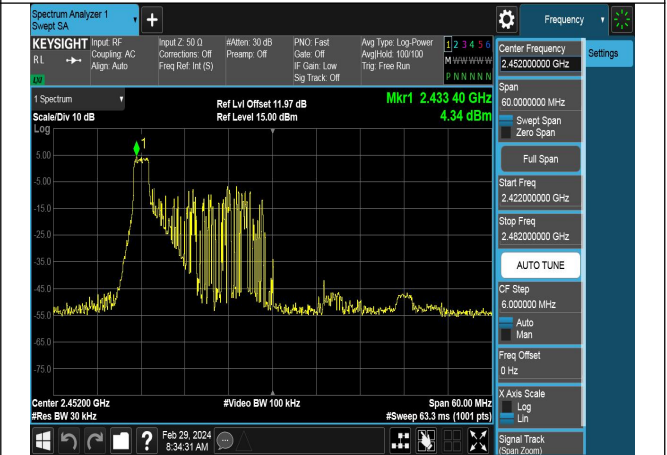

Test Mode: 802.11ax HE40

Mode:802.11ax HE40 Tone:26T Frequency:2422MHz
Ant:Chain0

Mode:802.11ax HE40 Tone:26T Frequency:2437MHz
Ant:Chain0

Mode:802.11ax HE40 Tone:26T Frequency:2452MHz
Ant:Chain0

Mode:802.11ax HE40 Tone:26T Frequency:2422MHz
Ant:Chain1

Mode:802.11ax HE40 Tone:26T Frequency:2437MHz
Ant:Chain1

Mode:802.11ax HE40 Tone:26T Frequency:2452MHz
Ant:Chain1

Mode:802.11ax HE40 Tone:52T Frequency:2422MHz
Ant:Chain0

Mode:802.11ax HE40 Tone:52T Frequency:2437MHz
Ant:Chain0