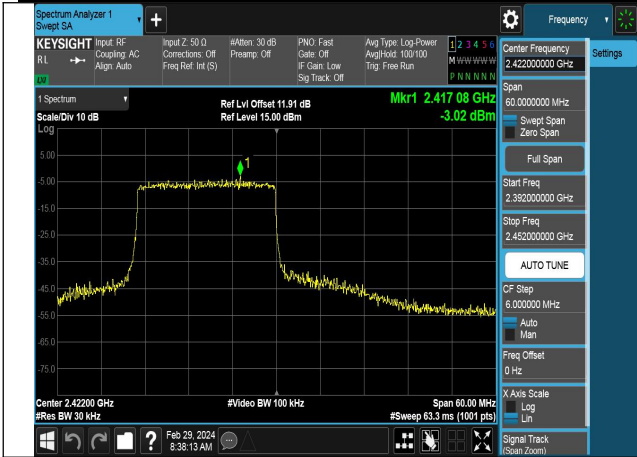

Mode:802.11ax HE40 Tone:242T Frequency:2422MHz
Ant:Chain0