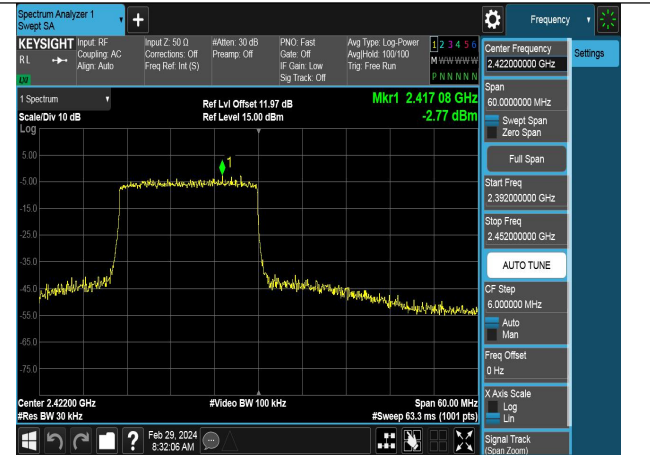

Mode:802.11ax HE40 Tone:106T Frequency:2437MHz
Ant:Chain1

Mode:802.11ax HE40 Tone:106T Frequency:2452MHz
Ant:Chain1

Mode:802.11ax HE40 Tone:242T Frequency:2422MHz
Ant:Chain0

Mode:802.11ax HE40 Tone:242T Frequency:2437MHz
Ant:Chain0

Mode:802.11ax HE40 Tone:242T Frequency:2452MHz
Ant:Chain0

Mode:802.11ax HE40 Tone:242T Frequency:2422MHz
Ant:Chain1

Mode:802.11ax HE40 Tone:242T Frequency:2437MHz
Ant:Chain1

Mode:802.11ax HE40 Tone:242T Frequency:2452MHz
Ant:Chain1