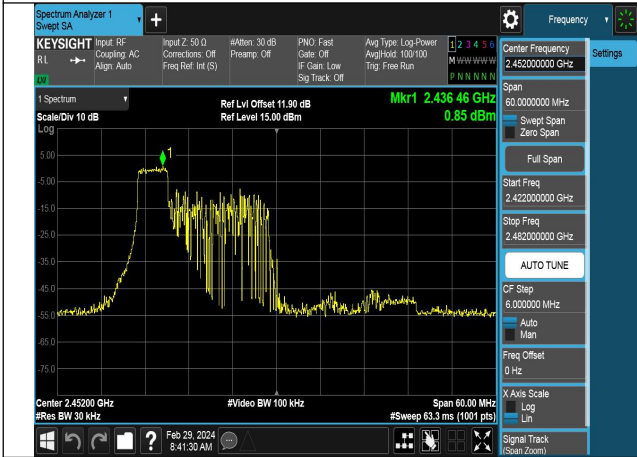

Mode:802.11ax HE40 Tone:26T Frequency:2437MHz
Ant:Chain1

Mode:802.11ax HE40 Tone:26T Frequency:2452MHz
Ant:Chain1

Mode:802.11ax HE40 Tone:52T Frequency:2422MHz
Ant:Chain0

Mode:802.11ax HE40 Tone:52T Frequency:2437MHz
Ant:Chain0

Mode:802.11ax HE40 Tone:52T Frequency:2452MHz
Ant:Chain0

Mode:802.11ax HE40 Tone:52T Frequency:2422MHz
Ant:Chain1

Mode:802.11ax HE40 Tone:52T Frequency:2437MHz
Ant:Chain1

Mode:802.11ax HE40 Tone:52T Frequency:2452MHz
Ant:Chain1