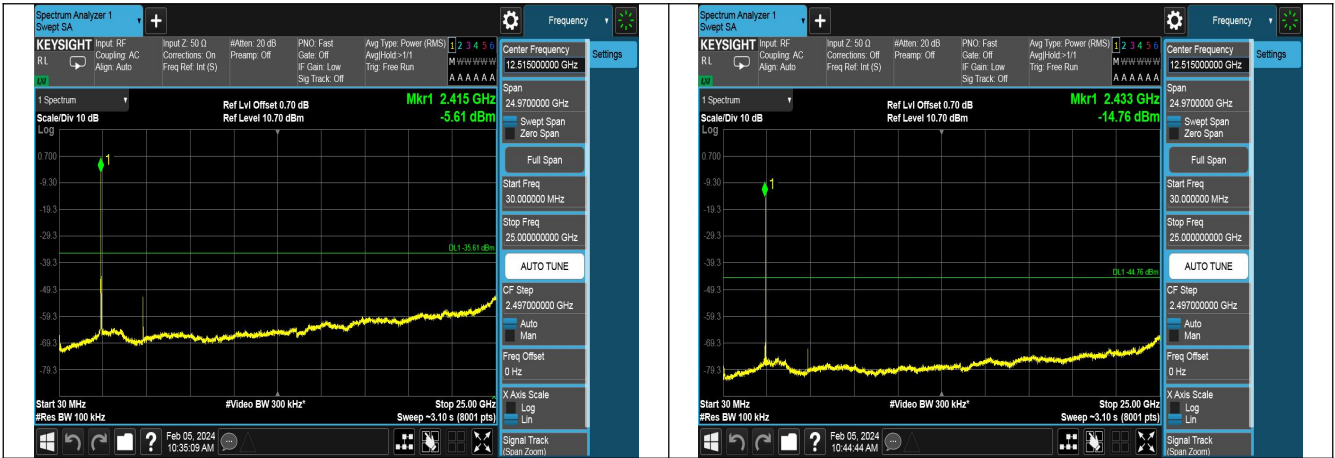

Mode:802.11ax HE40 Tone:242T Frequency:2452MHz
Ant:Chain0

Mode:802.11ax HE40 Tone:242T Frequency:2422MHz
Ant:Chain1

Mode:802.11ax HE40 Tone:242T Frequency:2437MHz
Ant:Chain1

Mode:802.11ax HE40 Tone:242T Frequency:2452MHz
Ant:Chain1

Mode:802.11ax HE40 Tone:484T Frequency:2422MHz
Ant:Chain0

Mode:802.11ax HE40 Tone:484T Frequency:2437MHz
Ant:Chain0

Mode:802.11ax HE40 Tone:484T Frequency:2452MHz
Ant:Chain0

Mode:802.11ax HE40 Tone:484T Frequency:2422MHz
Ant:Chain1

Mode:802.11ax HE40 Tone:484T Frequency:2437MHz
Ant:Chain1

Mode:802.11ax HE40 Tone:484T Frequency:2452MHz
Ant:Chain1

Conducted Out of band emission measurement

Test Mode: 802.11b

Mode:802.11b Frequency:2412MHz Ant:Chain0