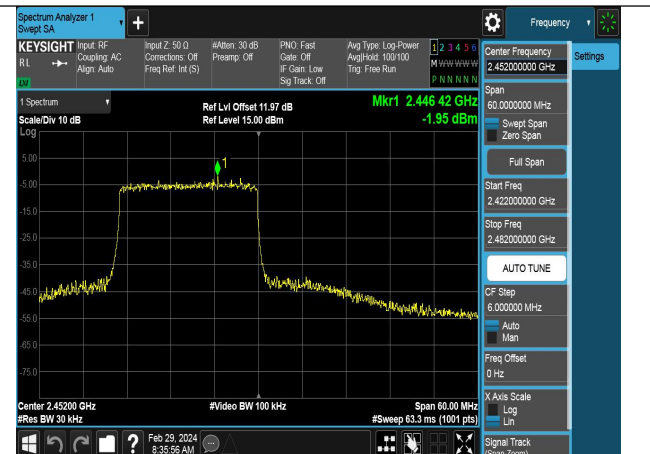

Mode:802.11ax HE40 Tone:106T Frequency:2437MHz
Ant:Chain1

Mode:802.11ax HE40 Tone:106T Frequency:2452MHz
Ant:Chain1

Mode:802.11ax HE40 Tone:242T Frequency:2422MHz
Ant:Chain0

Mode:802.11ax HE40 Tone:242T Frequency:2437MHz
Ant:Chain0

Mode:802.11ax HE40 Tone:242T Frequency:2452MHz
Ant:Chain0

Mode:802.11ax HE40 Tone:242T Frequency:2422MHz
Ant:Chain1

Mode:802.11ax HE40 Tone:242T Frequency:2437MHz
Ant:Chain1

Mode:802.11ax HE40 Tone:242T Frequency:2452MHz
Ant:Chain1