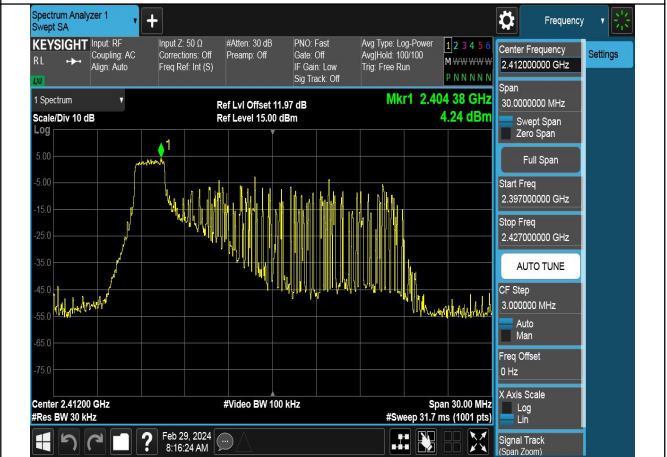

Test Mode: 802.11ax HE20

Mode:802.11ax HE20 Tone:26T Frequency:2412MHz
Ant:Chain0

Mode:802.11ax HE20 Tone:26T Frequency:2437MHz
Ant:Chain0

Mode:802.11ax HE20 Tone:26T Frequency:2462MHz
Ant:Chain0

Mode:802.11ax HE20 Tone:26T Frequency:2412MHz
Ant:Chain1

Mode:802.11ax HE20 Tone:26T Frequency:2437MHz
Ant:Chain1

Mode:802.11ax HE20 Tone:26T Frequency:2462MHz
Ant:Chain1

Mode:802.11ax HE20 Tone:52T Frequency:2412MHz
Ant:Chain0

Mode:802.11ax HE20 Tone:52T Frequency:2437MHz
Ant:Chain0