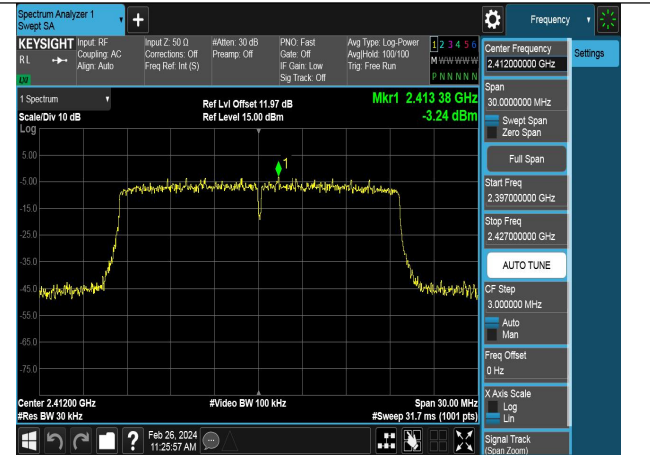

Mode:802.11ax HE20 Tone:106T Frequency:2437MHz
Ant:Chain1

Mode:802.11ax HE20 Tone:106T Frequency:2462MHz
Ant:Chain1

Mode:802.11ax HE20 Tone:242T Frequency:2412MHz
Ant:Chain0

Mode:802.11ax HE20 Tone:242T Frequency:2437MHz
Ant:Chain0

Mode:802.11ax HE20 Tone:242T Frequency:2462MHz
Ant:Chain0

Mode:802.11ax HE20 Tone:242T Frequency:2412MHz
Ant:Chain1

Mode:802.11ax HE20 Tone:242T Frequency:2437MHz
Ant:Chain1

Mode:802.11ax HE20 Tone:242T Frequency:2462MHz
Ant:Chain1