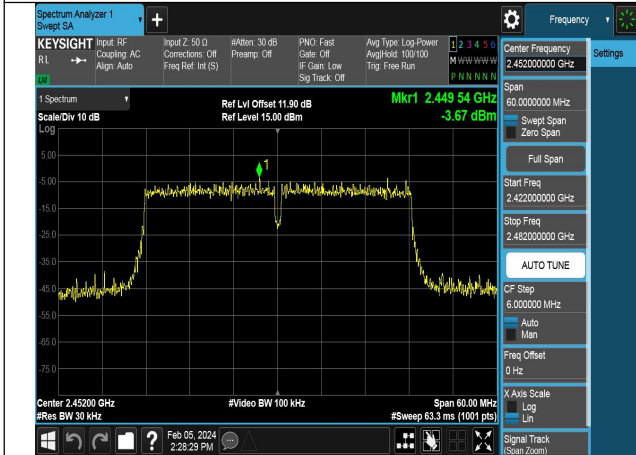

Mode:802.11n HT40 Frequency:2452MHz Ant:Chain0