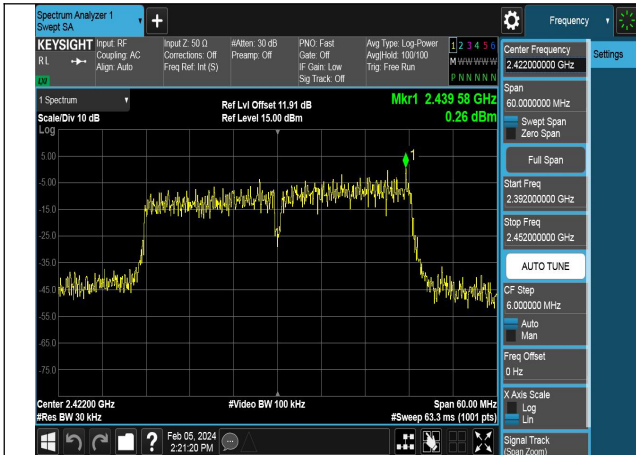

Test Mode: 802.11n HT40

Mode:802.11n HT40 Frequency:2422MHz Ant:Chain0