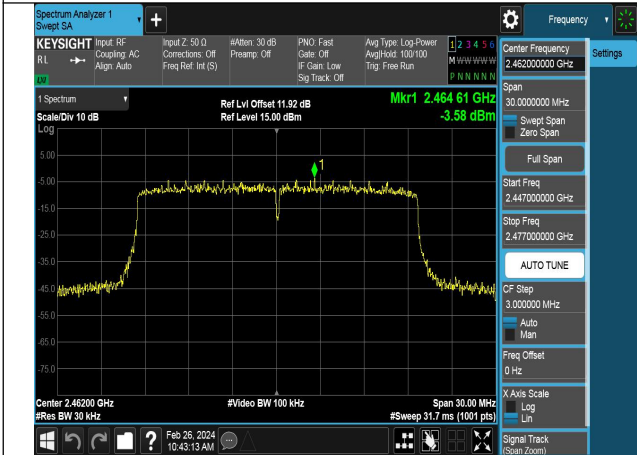

Mode:802.11ax HE20 Tone:106T Frequency:2437MHz
Ant:Chain1

Mode:802.11ax HE20 Tone:106T Frequency:2462MHz
Ant:Chain1

Mode:802.11ax HE20 Tone:242T Frequency:2412MHz
Ant:Chain0

Mode:802.11ax HE20 Tone:242T Frequency:2437MHz
Ant:Chain0

Mode:802.11ax HE20 Tone:242T Frequency:2462MHz
Ant:Chain0

Mode:802.11ax HE20 Tone:242T Frequency:2412MHz
Ant:Chain1

Mode:802.11ax HE20 Tone:242T Frequency:2437MHz
Ant:Chain1

Mode:802.11ax HE20 Tone:242T Frequency:2462MHz
Ant:Chain1