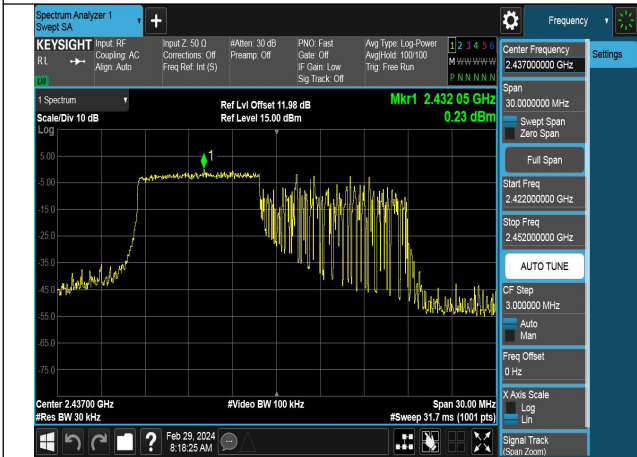

Mode:802.11ax HE20 Tone:106T Frequency:2412MHz
Ant:Chain0

Mode:802.11ax HE20 Tone:106T Frequency:2437MHz
Ant:Chain0

Mode:802.11ax HE20 Tone:106T Frequency:2462MHz
Ant:Chain0

Mode:802.11ax HE20 Tone:106T Frequency:2412MHz
Ant:Chain1

Mode:802.11ax HE20 Tone:106T Frequency:2437MHz
Ant:Chain1

Mode:802.11ax HE20 Tone:106T Frequency:2462MHz
Ant:Chain1

Mode:802.11ax HE20 Tone:242T Frequency:2412MHz
Ant:Chain0

Mode:802.11ax HE20 Tone:242T Frequency:2437MHz
Ant:Chain0