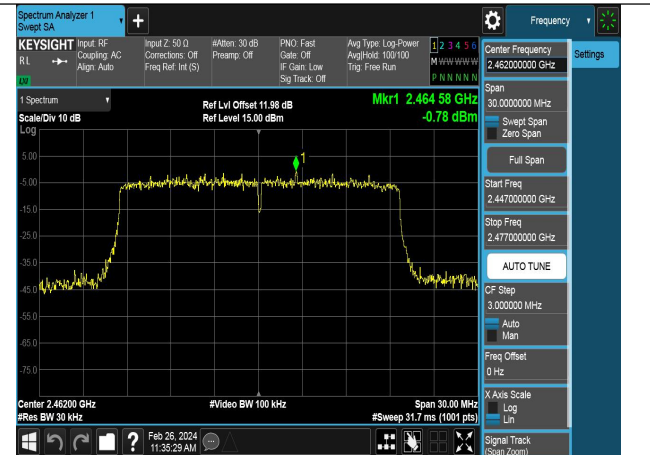

Mode:802.11ax HE20 Tone:106T Frequency:2437MHz
Ant:Chain1

Mode:802.11ax HE20 Tone:106T Frequency:2462MHz
Ant:Chain1

Mode:802.11ax HE20 Tone:242T Frequency:2412MHz
Ant:Chain0

Mode:802.11ax HE20 Tone:242T Frequency:2437MHz
Ant:Chain0

Mode:802.11ax HE20 Tone:242T Frequency:2462MHz
Ant:Chain0

Mode:802.11ax HE20 Tone:242T Frequency:2412MHz
Ant:Chain1

Mode:802.11ax HE20 Tone:242T Frequency:2437MHz
Ant:Chain1

Mode:802.11ax HE20 Tone:242T Frequency:2462MHz
Ant:Chain1