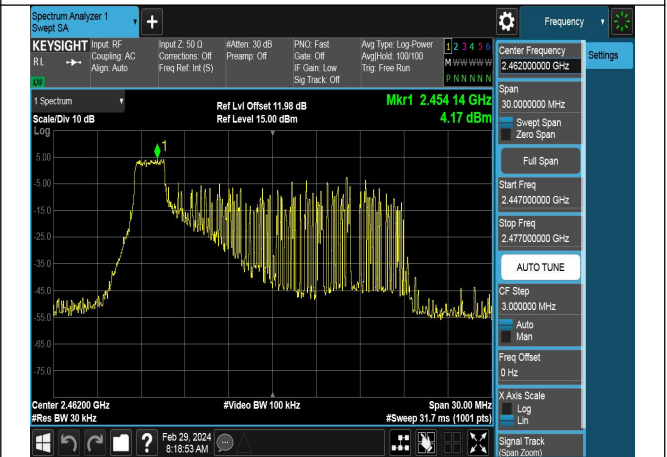

Test Mode: 802.11ax HE20

Mode:802.11ax HE20 Tone:26T Frequency:2412MHz
Ant:Chain0

Mode:802.11ax HE20 Tone:26T Frequency:2437MHz
Ant:Chain0

Mode:802.11ax HE20 Tone:26T Frequency:2462MHz
Ant:Chain0

Mode:802.11ax HE20 Tone:26T Frequency:2412MHz
Ant:Chain1

Mode:802.11ax HE20 Tone:26T Frequency:2437MHz
Ant:Chain1

Mode:802.11ax HE20 Tone:26T Frequency:2462MHz
Ant:Chain1

Mode:802.11ax HE20 Tone:52T Frequency:2412MHz
Ant:Chain0

Mode:802.11ax HE20 Tone:52T Frequency:2437MHz
Ant:Chain0

Mode:802.11ax HE20 Tone:52T Frequency:2462MHz
Ant:Chain0

Mode:802.11ax HE20 Tone:52T Frequency:2412MHz
Ant:Chain1

Mode:802.11ax HE20 Tone:52T Frequency:2437MHz
Ant:Chain1

Mode:802.11ax HE20 Tone:52T Frequency:2462MHz
Ant:Chain1