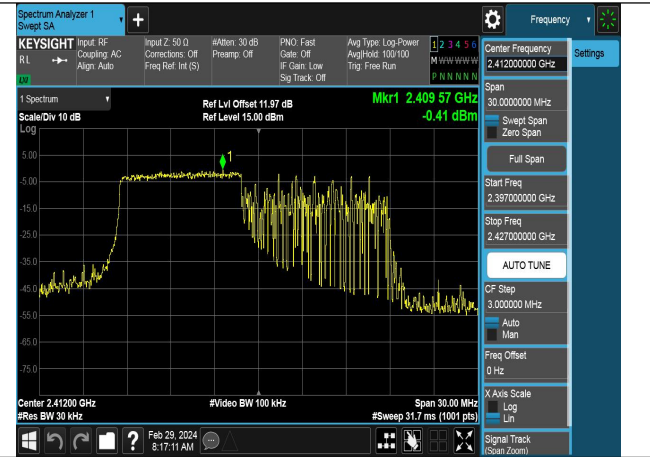

Mode:802.11ax HE20 Tone:52T Frequency:2462MHz
Ant:Chain0

Mode:802.11ax HE20 Tone:52T Frequency:2412MHz
Ant:Chain1

Mode:802.11ax HE20 Tone:52T Frequency:2437MHz
Ant:Chain1

Mode:802.11ax HE20 Tone:52T Frequency:2462MHz
Ant:Chain1

Mode:802.11ax HE20 Tone:106T Frequency:2412MHz
Ant:Chain0

Mode:802.11ax HE20 Tone:106T Frequency:2437MHz
Ant:Chain0

Mode:802.11ax HE20 Tone:106T Frequency:2462MHz
Ant:Chain0

Mode:802.11ax HE20 Tone:106T Frequency:2412MHz
Ant:Chain1