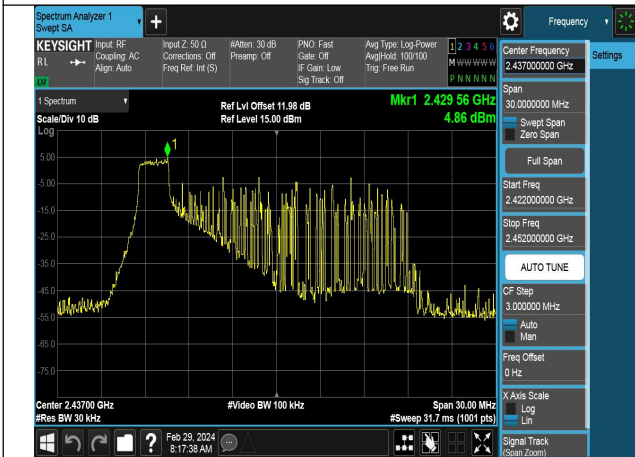

Test Mode: 802.11ax HE20

Mode:802.11ax HE20 Tone:26T Frequency:2412MHz
Ant:Chain0

Mode:802.11ax HE20 Tone:26T Frequency:2437MHz
Ant:Chain0

Mode:802.11ax HE20 Tone:26T Frequency:2462MHz
Ant:Chain0

Mode:802.11ax HE20 Tone:26T Frequency:2412MHz
Ant:Chain1

Mode:802.11ax HE20 Tone:26T Frequency:2437MHz
Ant:Chain1

Mode:802.11ax HE20 Tone:26T Frequency:2462MHz
Ant:Chain1

Mode:802.11ax HE20 Tone:52T Frequency:2412MHz
Ant:Chain0

Mode:802.11ax HE20 Tone:52T Frequency:2437MHz
Ant:Chain0