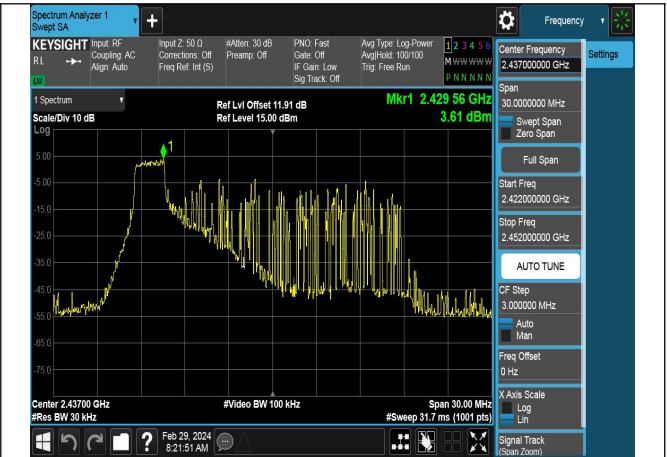

Test Mode: 802.11ax HE20

Mode:802.11ax HE20 Tone:26T Frequency:2412MHz
Ant:Chain0

Mode:802.11ax HE20 Tone:26T Frequency:2437MHz
Ant:Chain0

Mode:802.11ax HE20 Tone:26T Frequency:2462MHz
Ant:Chain0

Mode:802.11ax HE20 Tone:26T Frequency:2412MHz
Ant:Chain1

Mode:802.11ax HE20 Tone:26T Frequency:2437MHz
Ant:Chain1

Mode:802.11ax HE20 Tone:26T Frequency:2462MHz
Ant:Chain1

Mode:802.11ax HE20 Tone:52T Frequency:2412MHz
Ant:Chain0

Mode:802.11ax HE20 Tone:52T Frequency:2437MHz
Ant:Chain0