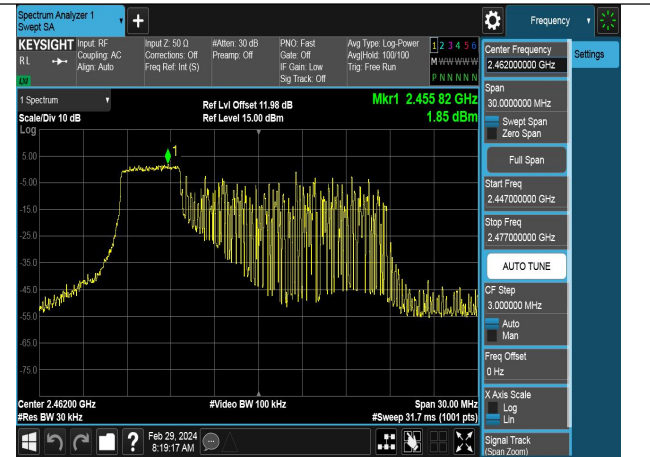

Mode:802.11ax HE20 Tone:26T Frequency:2437MHz
Ant:Chain1

Mode:802.11ax HE20 Tone:26T Frequency:2462MHz
Ant:Chain1

Mode:802.11ax HE20 Tone:52T Frequency:2412MHz
Ant:Chain0

Mode:802.11ax HE20 Tone:52T Frequency:2437MHz
Ant:Chain0

Mode:802.11ax HE20 Tone:52T Frequency:2462MHz
Ant:Chain0

Mode:802.11ax HE20 Tone:52T Frequency:2412MHz
Ant:Chain1

Mode:802.11ax HE20 Tone:52T Frequency:2437MHz
Ant:Chain1

Mode:802.11ax HE20 Tone:52T Frequency:2462MHz
Ant:Chain1