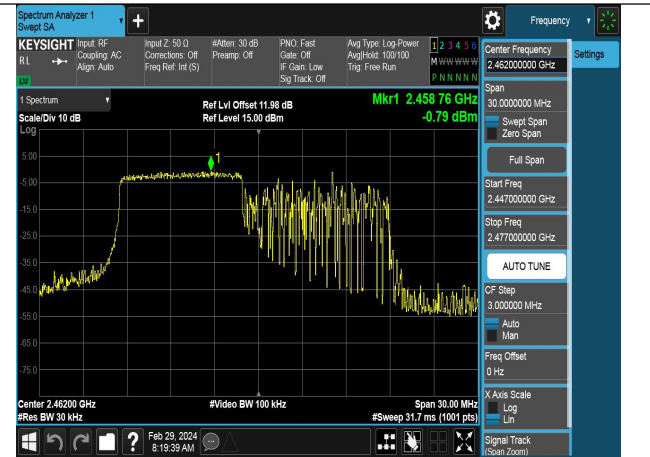

Mode:802.11ax HE20 Tone:106T Frequency:2412MHz
Ant:Chain0

Mode:802.11ax HE20 Tone:106T Frequency:2437MHz
Ant:Chain0

Mode:802.11ax HE20 Tone:106T Frequency:2462MHz
Ant:Chain0

Mode:802.11ax HE20 Tone:106T Frequency:2412MHz
Ant:Chain1

Mode:802.11ax HE20 Tone:106T Frequency:2437MHz
Ant:Chain1

Mode:802.11ax HE20 Tone:106T Frequency:2462MHz
Ant:Chain1

Mode:802.11ax HE20 Tone:242T Frequency:2412MHz
Ant:Chain0

Mode:802.11ax HE20 Tone:242T Frequency:2437MHz
Ant:Chain0