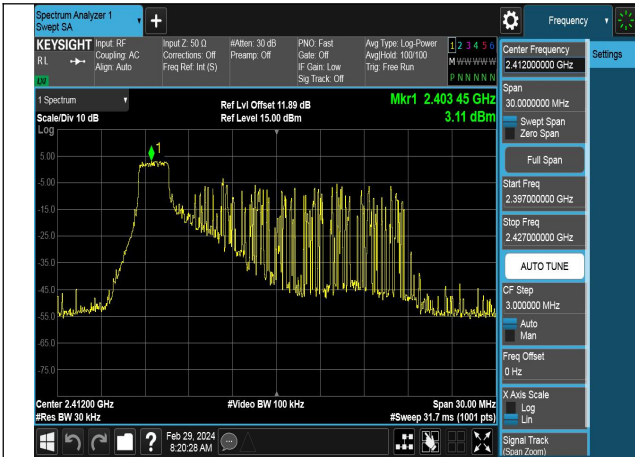

Test Mode: 802.11ax HE20

Mode:802.11ax HE20 Tone:26T Frequency:2412MHz
Ant:Chain0

Mode:802.11ax HE20 Tone:26T Frequency:2437MHz
Ant:Chain0

Mode:802.11ax HE20 Tone:26T Frequency:2462MHz
Ant:Chain0

Mode:802.11ax HE20 Tone:26T Frequency:2412MHz
Ant:Chain1

Mode:802.11ax HE20 Tone:26T Frequency:2437MHz
Ant:Chain1

Mode:802.11ax HE20 Tone:26T Frequency:2462MHz
Ant:Chain1

Mode:802.11ax HE20 Tone:52T Frequency:2412MHz
Ant:Chain0

Mode:802.11ax HE20 Tone:52T Frequency:2437MHz
Ant:Chain0