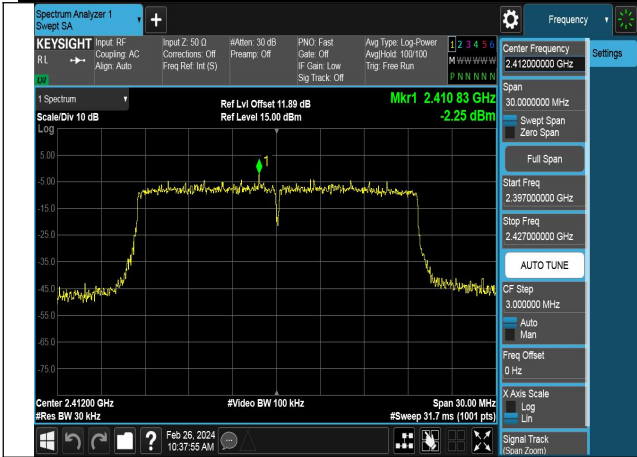

Mode:802.11ax HE20 Tone:106T Frequency:2412MHz
Ant:Chain0

Mode:802.11ax HE20 Tone:106T Frequency:2437MHz
Ant:Chain0

Mode:802.11ax HE20 Tone:106T Frequency:2462MHz
Ant:Chain0

Mode:802.11ax HE20 Tone:106T Frequency:2412MHz
Ant:Chain1

Mode:802.11ax HE20 Tone:106T Frequency:2437MHz
Ant:Chain1

Mode:802.11ax HE20 Tone:106T Frequency:2462MHz
Ant:Chain1

Mode:802.11ax HE20 Tone:242T Frequency:2412MHz
Ant:Chain0

Mode:802.11ax HE20 Tone:242T Frequency:2437MHz
Ant:Chain0