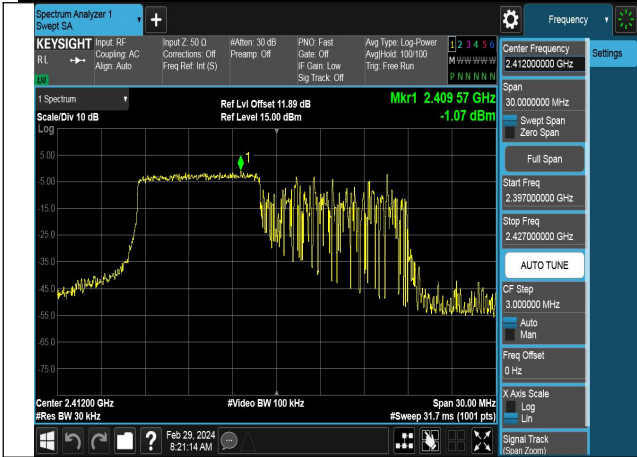

Mode:802.11ax HE20 Tone:52T Frequency:2462MHz
Ant:Chain0

Mode:802.11ax HE20 Tone:52T Frequency:2412MHz
Ant:Chain1

Mode:802.11ax HE20 Tone:52T Frequency:2437MHz
Ant:Chain1

Mode:802.11ax HE20 Tone:52T Frequency:2462MHz
Ant:Chain1

Mode:802.11ax HE20 Tone:106T Frequency:2412MHz
Ant:Chain0

Mode:802.11ax HE20 Tone:106T Frequency:2437MHz
Ant:Chain0

Mode:802.11ax HE20 Tone:106T Frequency:2462MHz
Ant:Chain0

Mode:802.11ax HE20 Tone:106T Frequency:2412MHz
Ant:Chain1