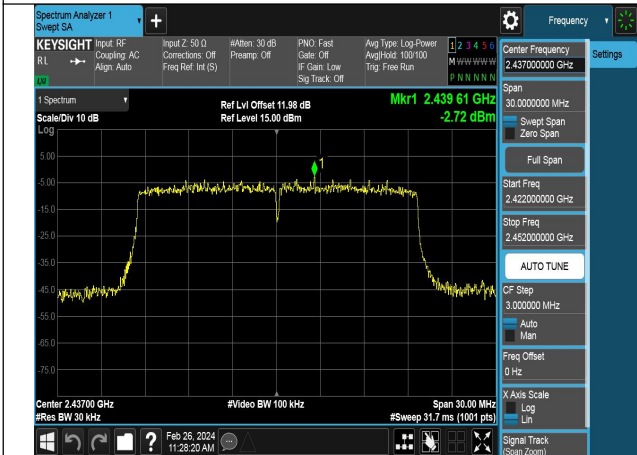

Mode:802.11ax HE20 Tone:106T Frequency:2437MHz
Ant:Chain1

Mode:802.11ax HE20 Tone:106T Frequency:2462MHz
Ant:Chain1

Mode:802.11ax HE20 Tone:242T Frequency:2412MHz
Ant:Chain0

Mode:802.11ax HE20 Tone:242T Frequency:2437MHz
Ant:Chain0

Mode:802.11ax HE20 Tone:242T Frequency:2462MHz
Ant:Chain0

Mode:802.11ax HE20 Tone:242T Frequency:2412MHz
Ant:Chain1

Mode:802.11ax HE20 Tone:242T Frequency:2437MHz
Ant:Chain1

Mode:802.11ax HE20 Tone:242T Frequency:2462MHz
Ant:Chain1