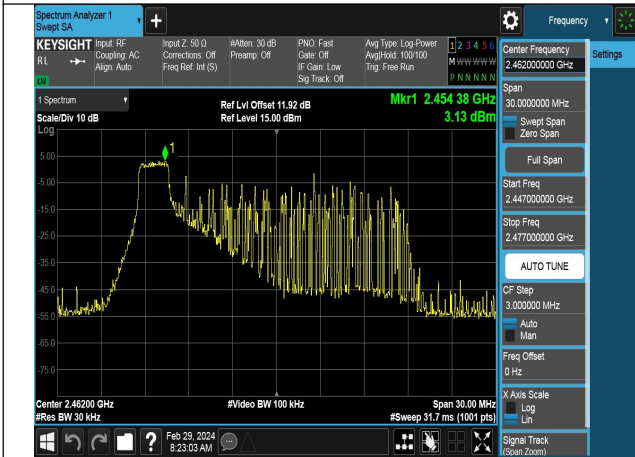

Test Mode: 802.11ax HE20

Mode:802.11ax HE20 Tone:26T Frequency:2412MHz
Ant:Chain0

Mode:802.11ax HE20 Tone:26T Frequency:2437MHz
Ant:Chain0

Mode:802.11ax HE20 Tone:26T Frequency:2462MHz
Ant:Chain0

Mode:802.11ax HE20 Tone:26T Frequency:2412MHz
Ant:Chain1

Mode:802.11ax HE20 Tone:26T Frequency:2437MHz
Ant:Chain1

Mode:802.11ax HE20 Tone:26T Frequency:2462MHz
Ant:Chain1

Mode:802.11ax HE20 Tone:52T Frequency:2412MHz
Ant:Chain0

Mode:802.11ax HE20 Tone:52T Frequency:2437MHz
Ant:Chain0