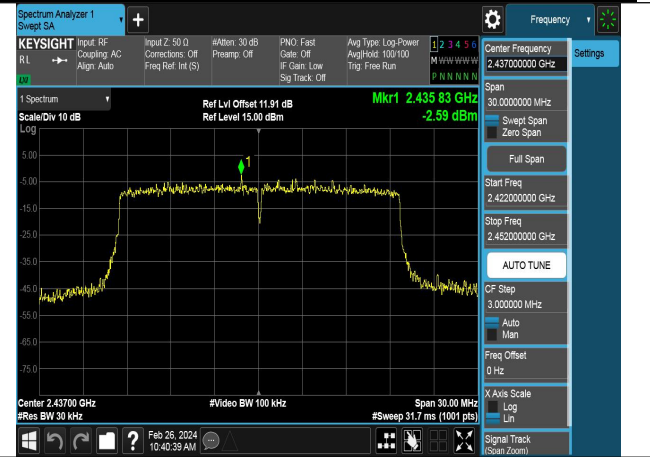

Mode:802.11ax HE20 Tone:106T Frequency:2412MHz
Ant:Chain0

Mode:802.11ax HE20 Tone:106T Frequency:2437MHz
Ant:Chain0

Mode:802.11ax HE20 Tone:106T Frequency:2462MHz
Ant:Chain0

Mode:802.11ax HE20 Tone:106T Frequency:2412MHz
Ant:Chain1

Mode:802.11ax HE20 Tone:106T Frequency:2437MHz
Ant:Chain1

Mode:802.11ax HE20 Tone:106T Frequency:2462MHz
Ant:Chain1

Mode:802.11ax HE20 Tone:242T Frequency:2412MHz
Ant:Chain0

Mode:802.11ax HE20 Tone:242T Frequency:2437MHz
Ant:Chain0