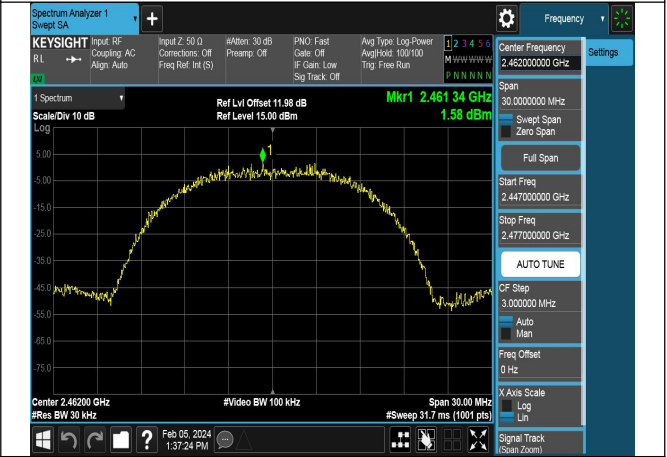

Test Mode: 802.11b

Mode:802.11b Frequency:2412MHz Ant:Chain0

Mode:802.11b Frequency:2437MHz Ant:Chain0

Mode:802.11b Frequency:2462MHz Ant:Chain0

Mode:802.11b Frequency:2412MHz Ant:Chain1

Mode:802.11b Frequency:2437MHz Ant:Chain1