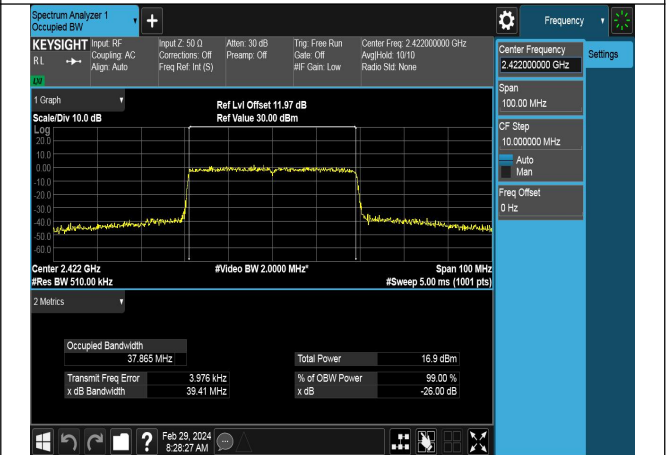

Mode:802.11n HT40 Frequency:2437MHz Ant:Chain1

Mode:802.11n HT40 Frequency:2452MHz Ant:Chain1

Test Mode: 802.11ax HE40

Mode:802.11ax HE40 Tone:484T Frequency:2422MHz
Ant:Chain0

Mode:802.11ax HE40 Tone:484T Frequency:2437MHz
Ant:Chain0

Mode:802.11ax HE40 Tone:484T Frequency:2452MHz
Ant:Chain0

Mode:802.11ax HE40 Tone:484T Frequency:2422MHz
Ant:Chain1

Mode:802.11ax HE40 Tone:484T Frequency:2437MHz
Ant:Chain1

Mode:802.11ax HE40 Tone:484T Frequency:2452MHz
Ant:Chain1