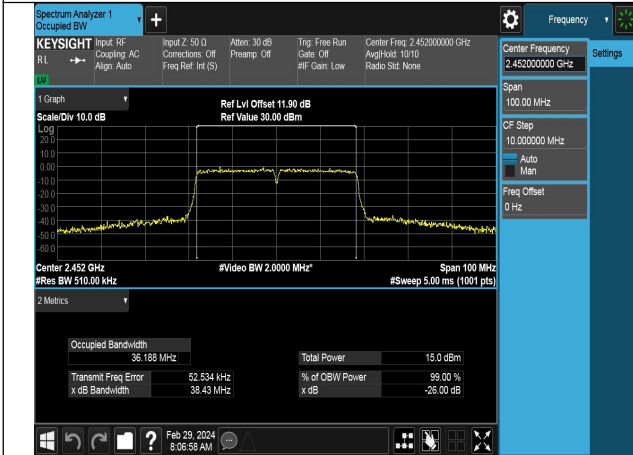

Mode:802.11n HT40 Frequency:2452MHz Ant:Chain0