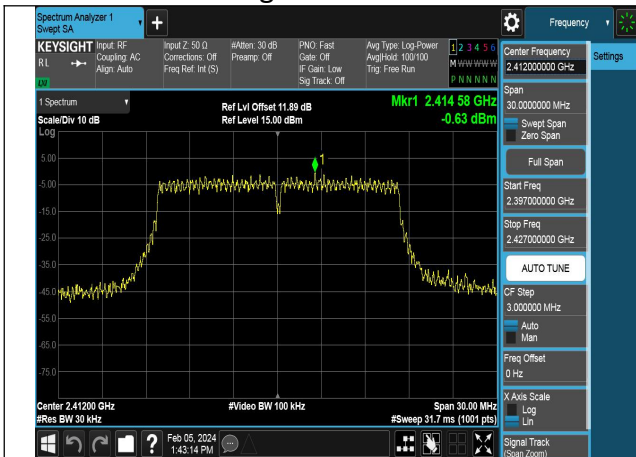

Test Mode: 802.11g

Mode:802.11g Frequency:2412MHz Ant:Chain0