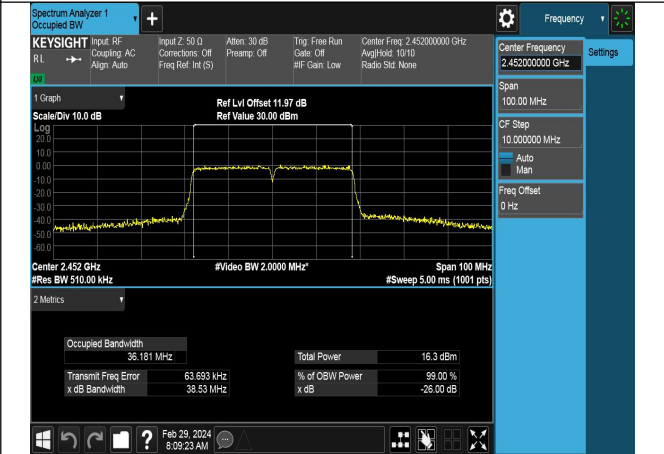

Test Mode: 802.11n HT40

Mode:802.11n HT40 Frequency:2422MHz Ant:Chain0

Mode:802.11n HT40 Frequency:2437MHz Ant:Chain0

Mode:802.11n HT40 Frequency:2452MHz Ant:Chain0

Mode:802.11n HT40 Frequency:2422MHz Ant:Chain1