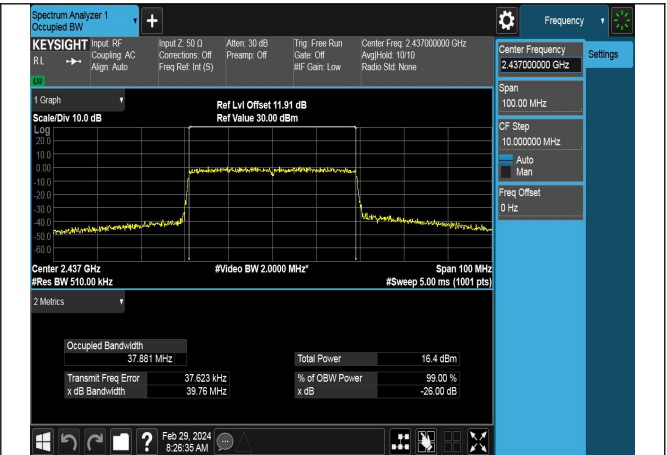

Mode:802.11ax HE40 Tone:484T Frequency:2437MHz
Ant:Chain0