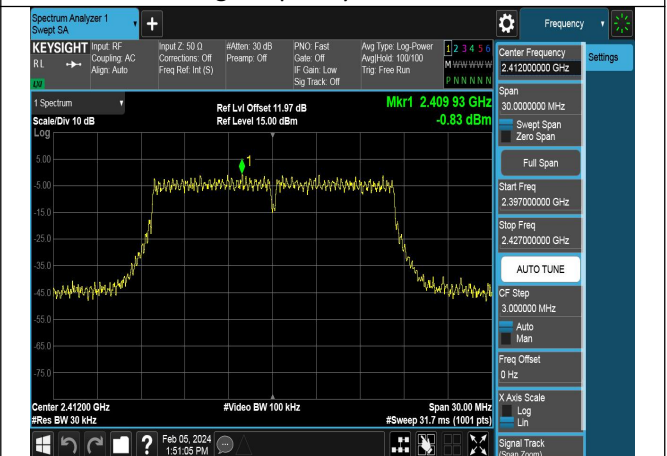

Mode:802.11b Frequency:2462MHz Ant:Chain1

Test Mode: 802.11g

Mode:802.11g Frequency:2412MHz Ant:Chain0

Mode:802.11g Frequency:2437MHz Ant:Chain0

Mode:802.11g Frequency:2462MHz Ant:Chain0

Mode:802.11g Frequency:2412MHz Ant:Chain1