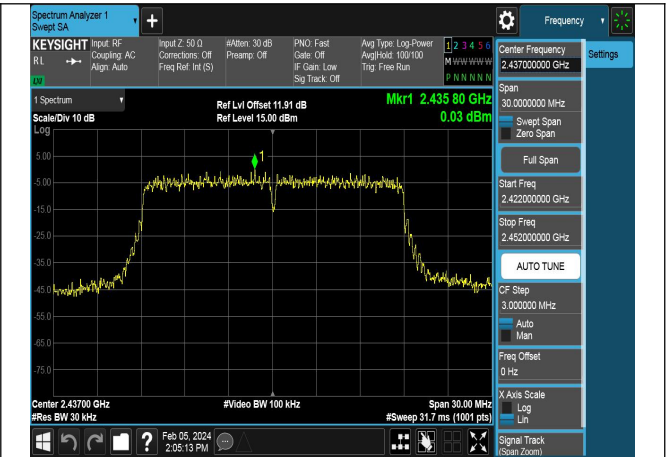

Test Mode: 802.11n HT20

Mode:802.11n HT20 Frequency:2437MHz Ant:Chain0