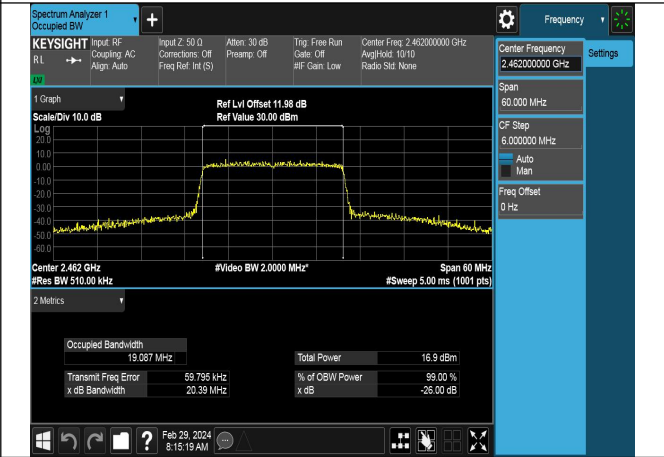

Mode:802.11ax HE20 Tone:242T Frequency:2462MHz
Ant:Chain0

Mode:802.11ax HE20 Tone:242T Frequency:2412MHz
Ant:Chain1

Mode:802.11ax HE20 Tone:242T Frequency:2437MHz
Ant:Chain1

Mode:802.11ax HE20 Tone:242T Frequency:2462MHz
Ant:Chain1