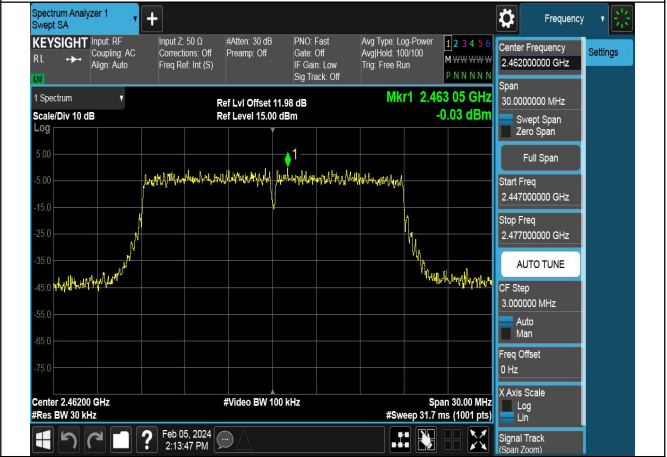

Mode:802.11n HT20 Frequency:2462MHz Ant:Chain1