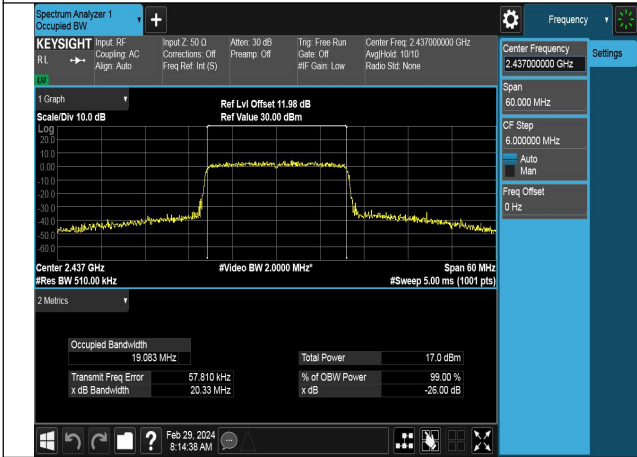

Mode:802.11ax HE20 Tone:242T Frequency:2462MHz
Ant:Chain0

Mode:802.11ax HE20 Tone:242T Frequency:2412MHz
Ant:Chain1

Mode:802.11ax HE20 Tone:242T Frequency:2437MHz
Ant:Chain1

Mode:802.11ax HE20 Tone:242T Frequency:2462MHz
Ant:Chain1