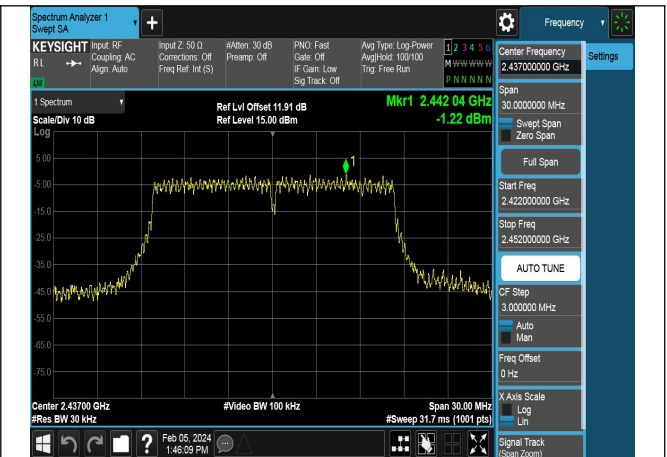

Mode:802.11g Frequency:2437MHz Ant:Chain0