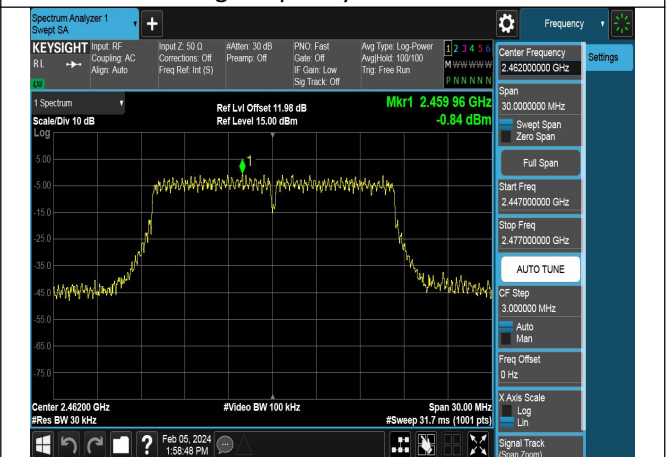

Mode:802.11g Frequency:2462MHz Ant:Chain1