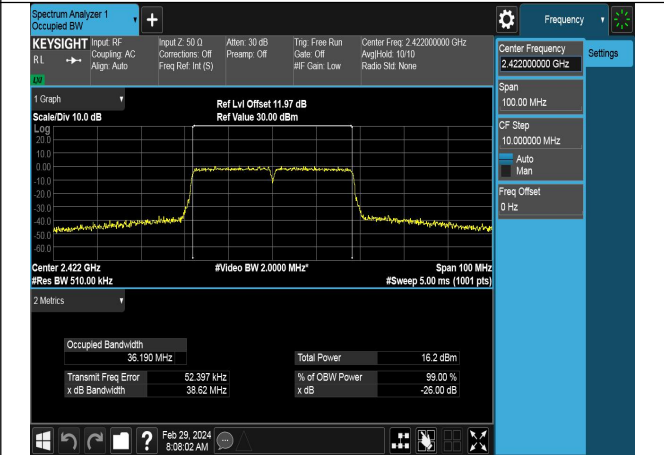

Mode:802.11n HT40 Frequency:2422MHz Ant:Chain1