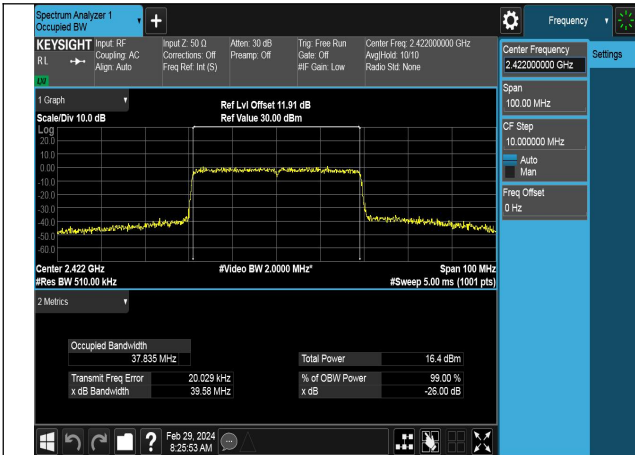

Test Mode: 802.11ax HE40

Mode:802.11ax HE40 Tone:484T Frequency:2422MHz
Ant:Chain0