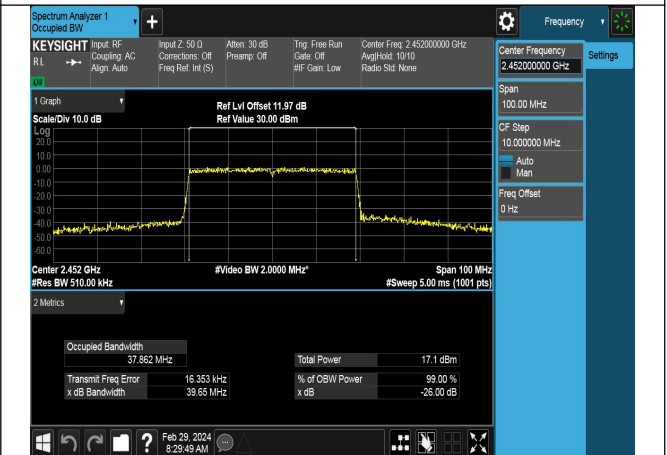

Mode:802.11n HT40 Frequency:2437MHz Ant:Chain1

Mode:802.11n HT40 Frequency:2452MHz Ant:Chain1

Test Mode: 802.11ax HE40

Mode:802.11ax HE40 Tone:484T Frequency:2422MHz
Ant:Chain0

Mode:802.11ax HE40 Tone:484T Frequency:2437MHz
Ant:Chain0

Mode:802.11ax HE40 Tone:484T Frequency:2452MHz
Ant:Chain0

Mode:802.11ax HE40 Tone:484T Frequency:2422MHz
Ant:Chain1

Mode:802.11ax HE40 Tone:484T Frequency:2437MHz
Ant:Chain1

Mode:802.11ax HE40 Tone:484T Frequency:2452MHz
Ant:Chain1