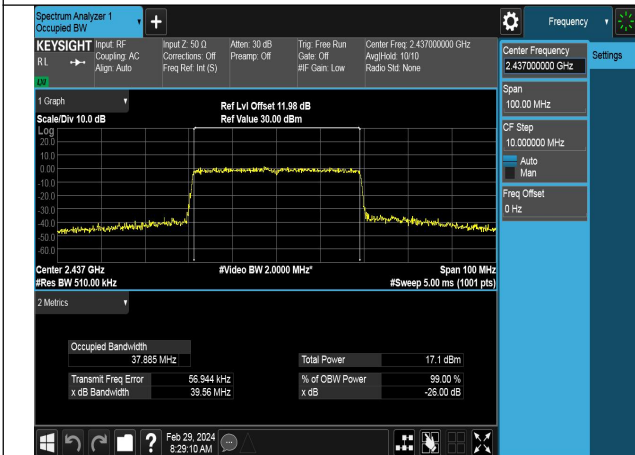

Mode:802.11n HT40 Frequency:2437MHz Ant:Chain1

Mode:802.11n HT40 Frequency:2452MHz Ant:Chain1

Test Mode: 802.11ax HE40

Mode:802.11ax HE40 Tone:484T Frequency:2422MHz
Ant:Chain0

Mode:802.11ax HE40 Tone:484T Frequency:2437MHz
Ant:Chain0

Mode:802.11ax HE40 Tone:484T Frequency:2452MHz
Ant:Chain0

Mode:802.11ax HE40 Tone:484T Frequency:2422MHz
Ant:Chain1

Mode:802.11ax HE40 Tone:484T Frequency:2437MHz
Ant:Chain1

Mode:802.11ax HE40 Tone:484T Frequency:2452MHz
Ant:Chain1