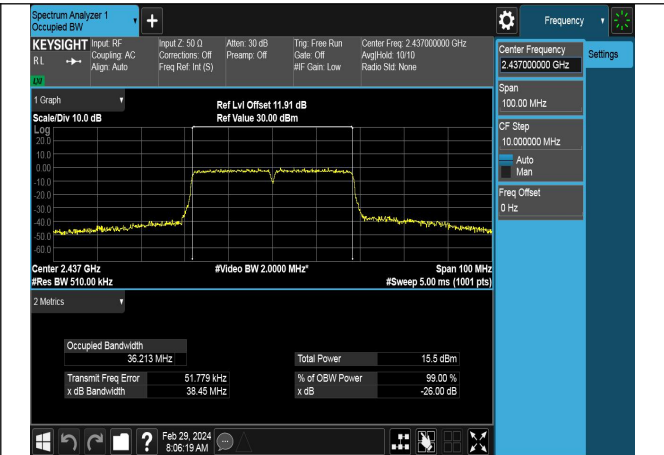

Test Mode: 802.11n HT40

Mode:802.11n HT40 Frequency:2437MHz Ant:Chain0