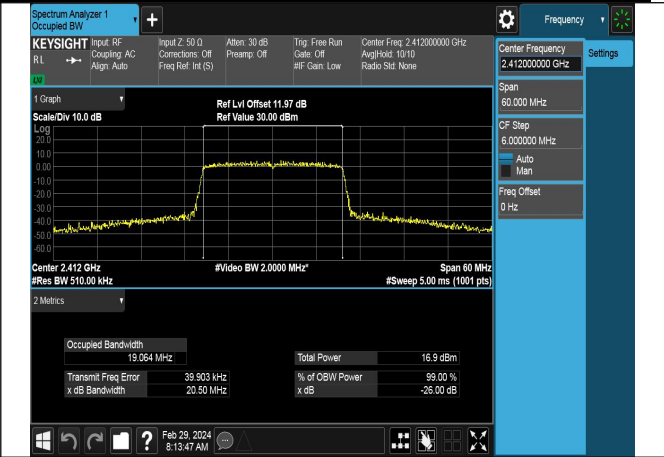

Mode:802.11ax HE20 Tone:242T Frequency:2462MHz
Ant:Chain0

Mode:802.11ax HE20 Tone:242T Frequency:2412MHz
Ant:Chain1

Mode:802.11ax HE20 Tone:242T Frequency:2437MHz
Ant:Chain1

Mode:802.11ax HE20 Tone:242T Frequency:2462MHz
Ant:Chain1