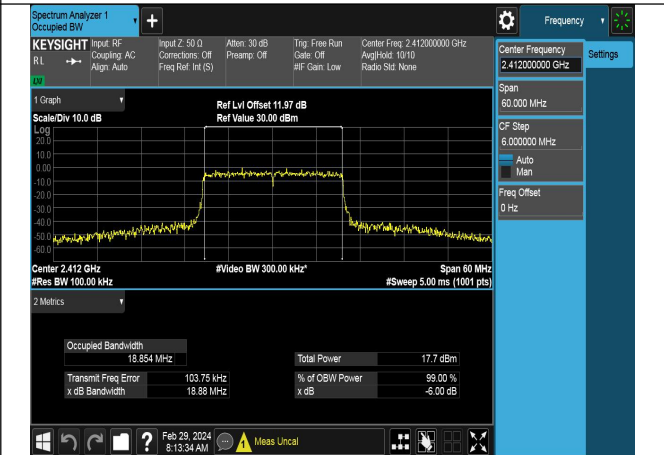

Test Mode: 802.11ax HE20

Mode:802.11ax HE20 Tone:242T Frequency:2412MHz
Ant:Chain0

Mode:802.11ax HE20 Tone:242T Frequency:2437MHz
Ant:Chain0

Mode:802.11ax HE20 Tone:242T Frequency:2462MHz
Ant:Chain0

Mode:802.11ax HE20 Tone:242T Frequency:2412MHz
Ant:Chain1