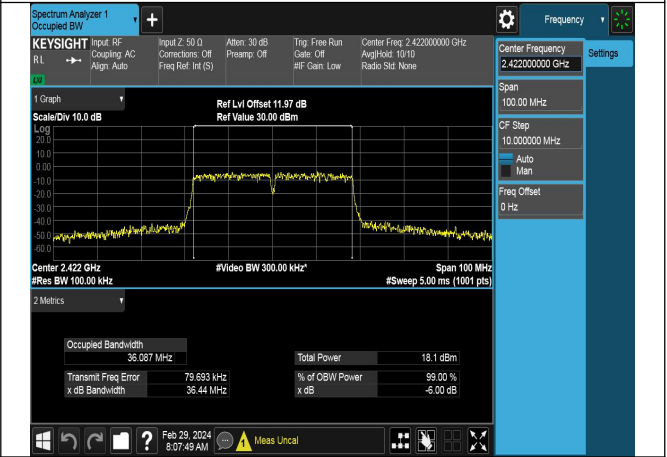

Mode:802.11ax HE20 Tone:242T Frequency:2437MHz
Ant:Chain1

Mode:802.11ax HE20 Tone:242T Frequency:2462MHz
Ant:Chain1

Test Mode: 802.11n HT40

Mode:802.11n HT40 Frequency:2422MHz Ant:Chain0

Mode:802.11n HT40 Frequency:2437MHz Ant:Chain0