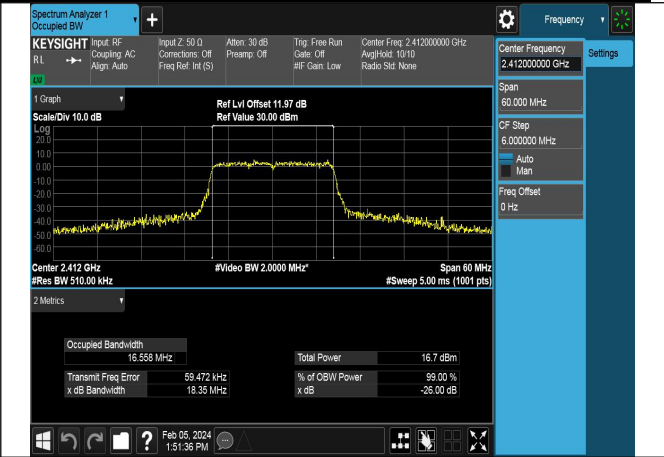

Mode:802.11b Frequency:2462MHz Ant:Chain1

Test Mode: 802.11g

Mode:802.11g Frequency:2412MHz Ant:Chain0

Mode:802.11g Frequency:2437MHz Ant:Chain0

Mode:802.11g Frequency:2462MHz Ant:Chain0

Mode:802.11g Frequency:2412MHz Ant:Chain1