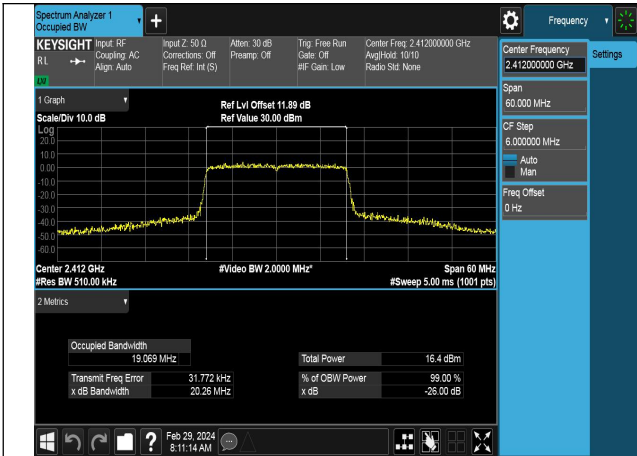

Mode:802.11n HT20 Frequency:2412MHz Ant:Chain1

Mode:802.11n HT20 Frequency:2437MHz Ant:Chain1

Mode:802.11n HT20 Frequency:2462MHz Ant:Chain1

Test Mode: 802.11ax HE20

Mode:802.11ax HE20 Tone:242T Frequency:2412MHz Ant:Chain0

Mode:802.11ax HE20 Tone:242T Frequency:2437MHz Ant:Chain0