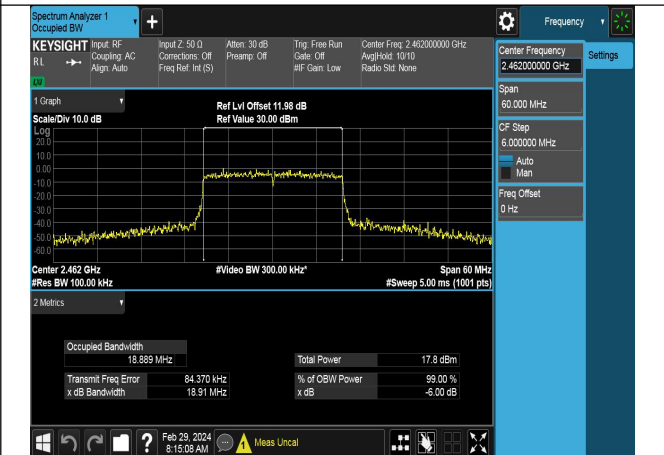

Mode:802.11ax HE20 Tone:242T Frequency:2462MHz
Ant:Chain1