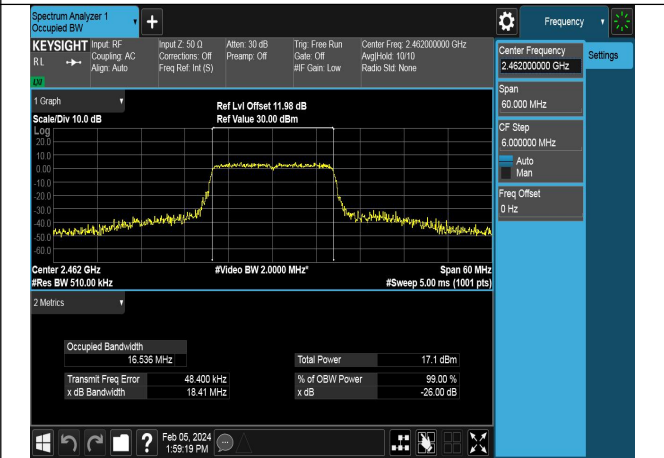

Mode:802.11g Frequency:2462MHz Ant:Chain1