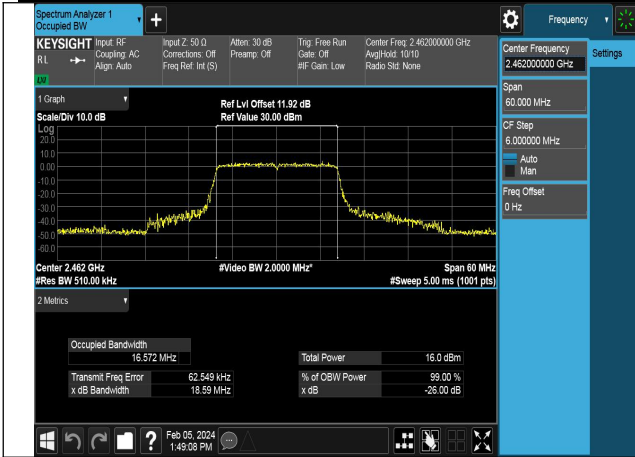

Mode:802.11b Frequency:2462MHz Ant:Chain1

Test Mode: 802.11g

Mode:802.11g Frequency:2412MHz Ant:Chain0

Mode:802.11g Frequency:2437MHz Ant:Chain0

Mode:802.11g Frequency:2462MHz Ant:Chain0

Mode:802.11g Frequency:2412MHz Ant:Chain1