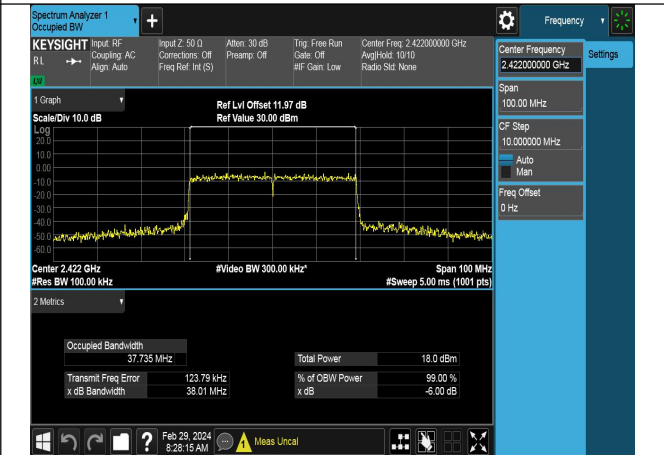

Mode:802.11n HT40 Frequency:2452MHz Ant:Chain0

Mode:802.11n HT40 Frequency:2422MHz Ant:Chain1

Mode:802.11n HT40 Frequency:2437MHz Ant:Chain1

Mode:802.11n HT40 Frequency:2452MHz Ant:Chain1

Test Mode: 802.11ax HE40

Mode:802.11ax HE40 Tone:484T Frequency:2422MHz
Ant:Chain0

Mode:802.11ax HE40 Tone:484T Frequency:2437MHz
Ant:Chain0

Mode:802.11ax HE40 Tone:484T Frequency:2452MHz
Ant:Chain0

Mode:802.11ax HE40 Tone:484T Frequency:2422MHz
Ant:Chain1