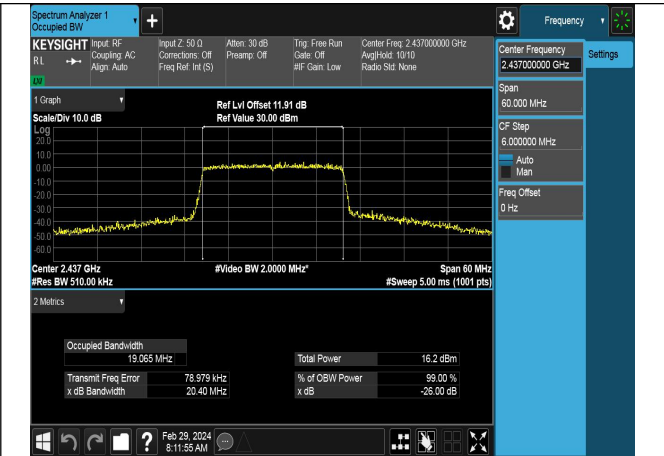

Mode:802.11n HT20 Frequency:2412MHz Ant:Chain1

Mode:802.11n HT20 Frequency:2437MHz Ant:Chain1

Mode:802.11n HT20 Frequency:2462MHz Ant:Chain1

Test Mode: 802.11ax HE20

Mode:802.11ax HE20 Tone:242T Frequency:2412MHz Ant:Chain0

Mode:802.11ax HE20 Tone:242T Frequency:2437MHz Ant:Chain0