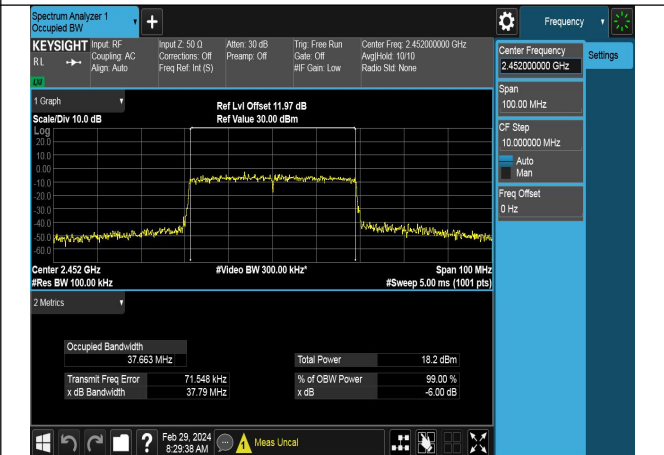

Mode:802.11ax HE40 Tone:484T Frequency:2422MHz
Ant:Chain0

Mode:802.11ax HE40 Tone:484T Frequency:2437MHz
Ant:Chain0

Mode:802.11ax HE40 Tone:484T Frequency:2452MHz
Ant:Chain0

Mode:802.11ax HE40 Tone:484T Frequency:2422MHz
Ant:Chain1

Mode:802.11ax HE40 Tone:484T Frequency:2437MHz
Ant:Chain1

Mode:802.11ax HE40 Tone:484T Frequency:2452MHz
Ant:Chain1

99% Bandwidth

Test Mode	Antenna	99% bandwidth (MHz)		
		Channel No.1	Channel No.6	Channel No.11
		2412MHz	2437MHz	2462MHz
802.11b	Chain0	14.901	14.736	14.777
802.11b	Chain1	14.876	14.968	14.869
802.11g	Chain0	16.532	16.500	16.572
802.11g	Chain1	16.558	16.574	16.536
802.11n HT20	Chain0	17.729	17.663	17.704
802.11n HT20	Chain1	17.767	17.795	17.804
802.11ax HE20	Chain0	19.069	19.065	19.081
802.11ax HE20	Chain1	19.064	19.083	19.087