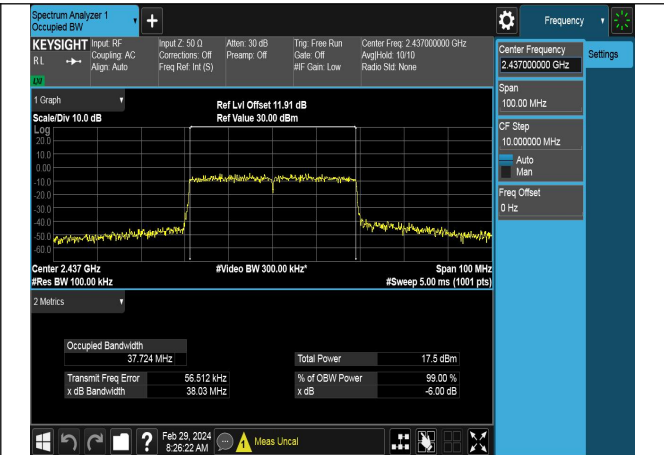

Mode:802.11n HT40 Frequency:2452MHz Ant:Chain0

Mode:802.11n HT40 Frequency:2422MHz Ant:Chain1

Mode:802.11n HT40 Frequency:2437MHz Ant:Chain1

Mode:802.11n HT40 Frequency:2452MHz Ant:Chain1

Test Mode: 802.11ax HE40

Mode:802.11ax HE40 Tone:484T Frequency:2422MHz
Ant:Chain0

Mode:802.11ax HE40 Tone:484T Frequency:2437MHz
Ant:Chain0

Mode:802.11ax HE40 Tone:484T Frequency:2452MHz
Ant:Chain0

Mode:802.11ax HE40 Tone:484T Frequency:2422MHz
Ant:Chain1