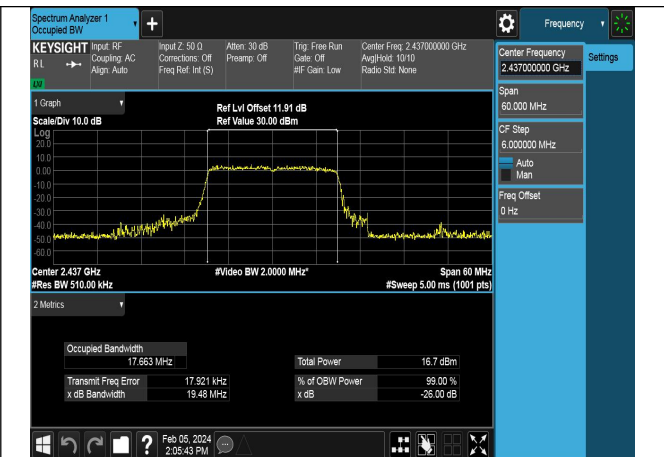

Mode:802.11g Frequency:2437MHz Ant:Chain1

Mode:802.11g Frequency:2462MHz Ant:Chain1

Test Mode: 802.11n HT20

Mode:802.11n HT20 Frequency:2412MHz Ant:Chain0

Mode:802.11n HT20 Frequency:2437MHz Ant:Chain0

Mode:802.11n HT20 Frequency:2462MHz Ant:Chain0