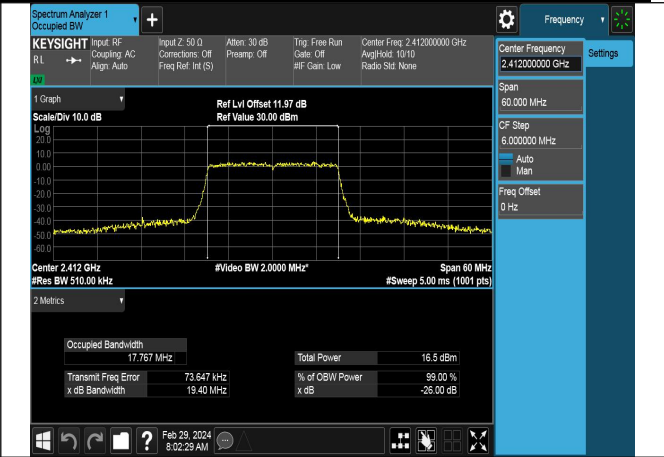

Mode:802.11g Frequency:2437MHz Ant:Chain1

Mode:802.11g Frequency:2462MHz Ant:Chain1

Test Mode: 802.11n HT20

Mode:802.11n HT20 Frequency:2412MHz Ant:Chain0

Mode:802.11n HT20 Frequency:2437MHz Ant:Chain0

Mode:802.11n HT20 Frequency:2462MHz Ant:Chain0