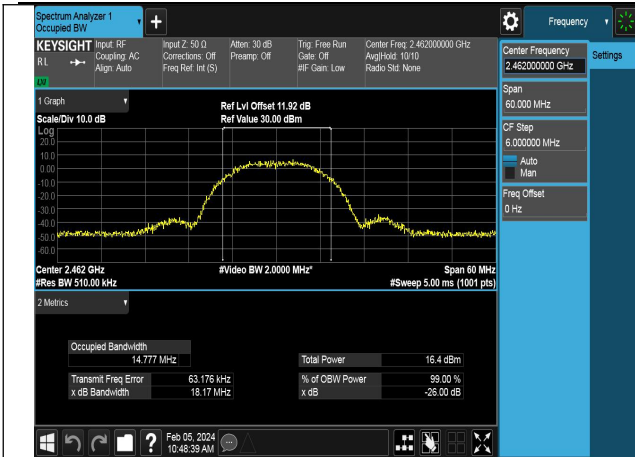

Mode:802.11b Frequency:2462MHz Ant:Chain0