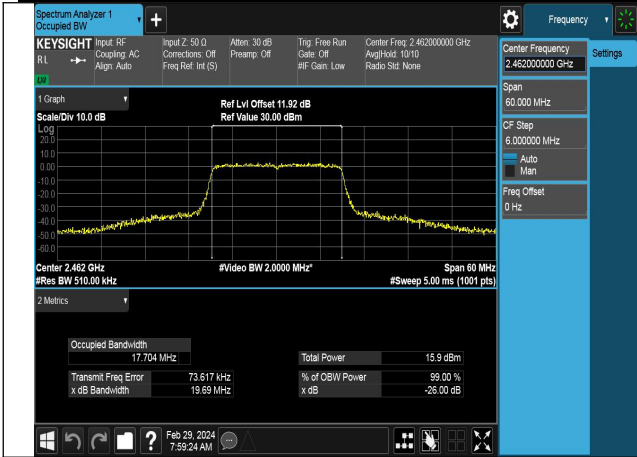

Mode:802.11g Frequency:2437MHz Ant:Chain1

Mode:802.11g Frequency:2462MHz Ant:Chain1

Test Mode: 802.11n HT20

Mode:802.11n HT20 Frequency:2412MHz Ant:Chain0

Mode:802.11n HT20 Frequency:2437MHz Ant:Chain0

Mode:802.11n HT20 Frequency:2462MHz Ant:Chain0