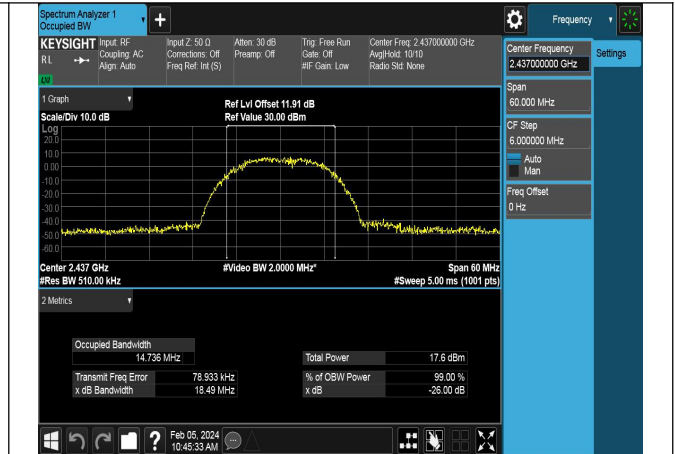

Mode:802.11b Frequency:2437MHz Ant:Chain0