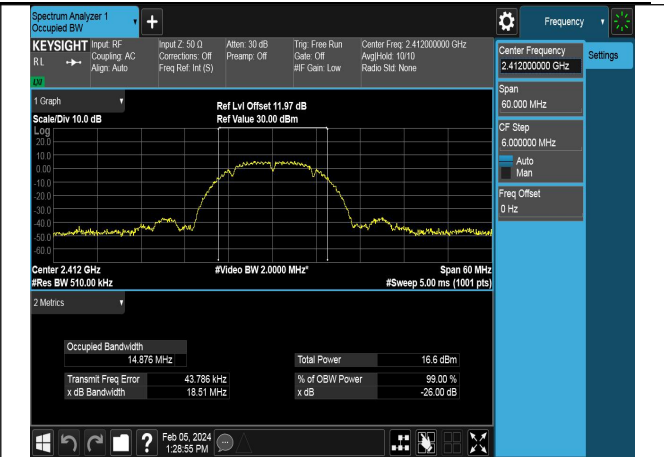

Test Mode: 802.11b

Mode:802.11b Frequency:2412MHz Ant:Chain0

Mode:802.11b Frequency:2437MHz Ant:Chain0

Mode:802.11b Frequency:2462MHz Ant:Chain0

Mode:802.11b Frequency:2412MHz Ant:Chain1

Mode:802.11b Frequency:2437MHz Ant:Chain1