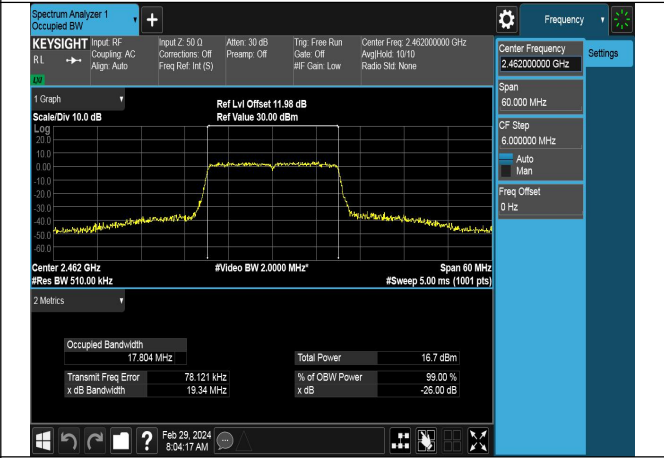

Mode:802.11n HT20 Frequency:2462MHz Ant:Chain1