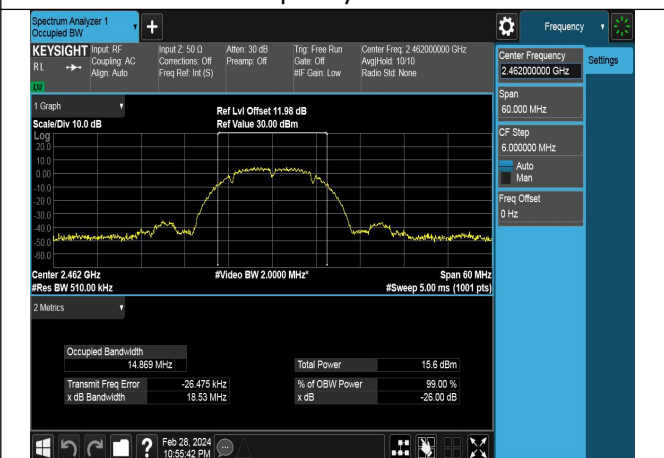

Test Mode: 802.11b

Mode:802.11b Frequency:2412MHz Ant:Chain0

Mode:802.11b Frequency:2437MHz Ant:Chain0

Mode:802.11b Frequency:2462MHz Ant:Chain0

Mode:802.11b Frequency:2412MHz Ant:Chain1

Mode:802.11b Frequency:2437MHz Ant:Chain1