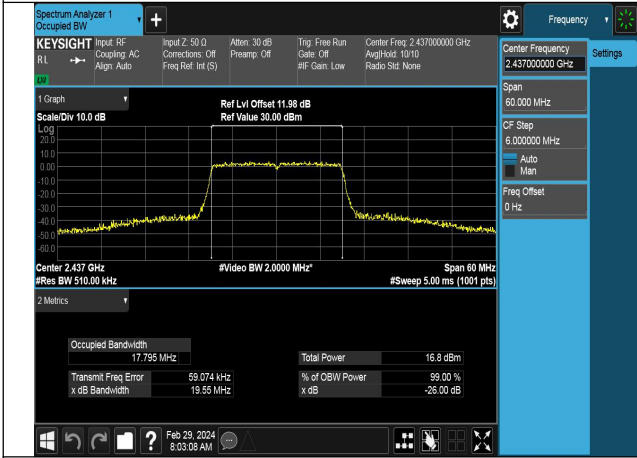

Mode:802.11n HT20 Frequency:2437MHz Ant:Chain1