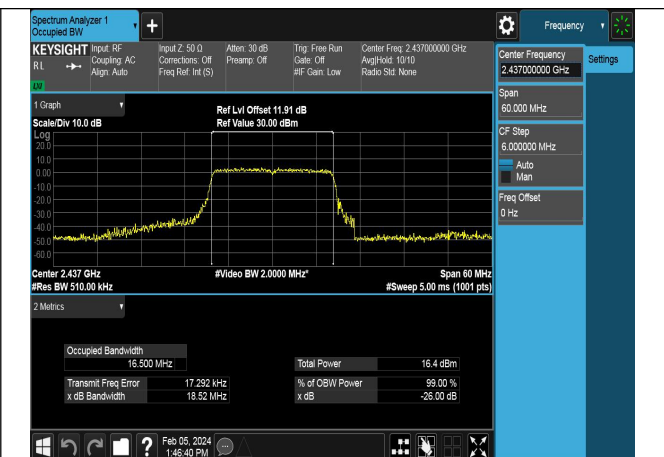

Mode:802.11g Frequency:2437MHz Ant:Chain0