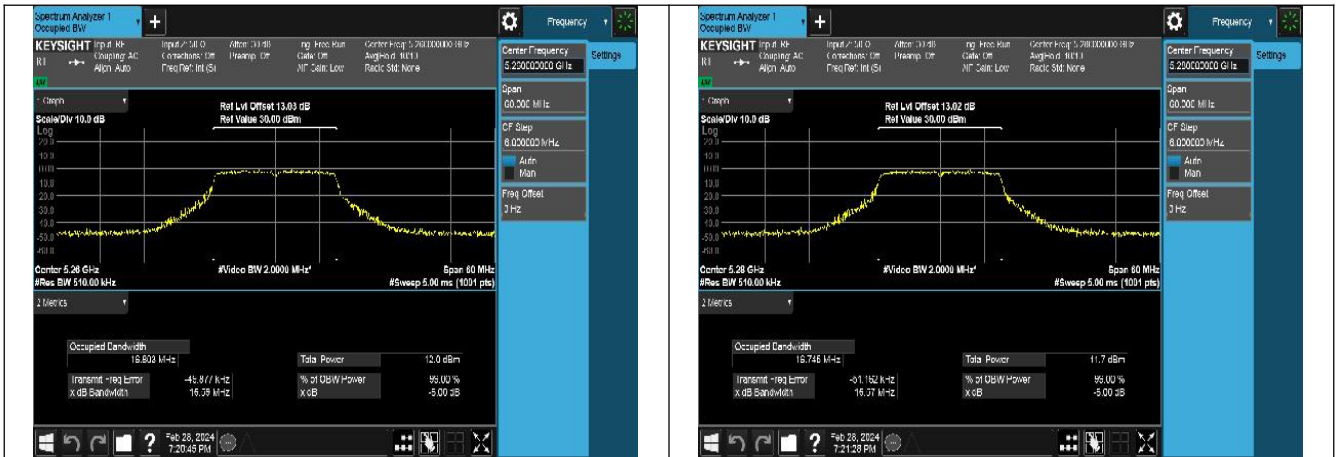

Mode:802.11n HT20 Frequency:5280MHz Ant:Chain1

Mode:802.11n HT20 Frequency:5320MHz Ant:Chain1

Test Mode: 802.11ac VHT20

Mode:802.11ac VHT20 Frequency:5260MHz
Ant:Chain0

Mode:802.11ac VHT20 Frequency:5280MHz
Ant:Chain0

Mode:802.11ac VHT20 Frequency:5320MHz
Ant:Chain0

Mode:802.11ac VHT20 Frequency:5260MHz
Ant:Chain1

Mode:802.11ac VHT20 Frequency:5280MHz
Ant:Chain1

Mode:802.11ac VHT20 Frequency:5320MHz
Ant:Chain1

Test Mode: 802.11ax HE20

Mode:802.11ax HE20 Frequency:5260MHz Ant:Chain0

Mode:802.11ax HE20 Frequency:5280MHz Ant:Chain0

Mode:802.11ax HE20 Frequency:5320MHz Ant:Chain0

Mode:802.11ax HE20 Frequency:5260MHz Ant:Chain1

Mode:802.11ax HE20 Frequency:5280MHz Ant:Chain1