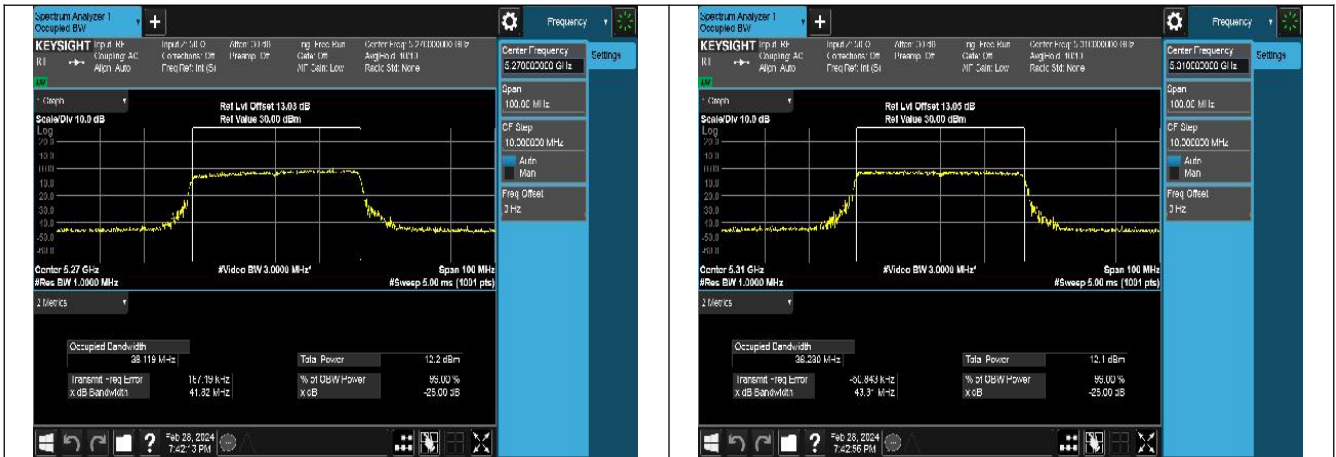

Test Mode: 802.11ax HE40

Mode:802.11ax HE40 Frequency:5270MHz Ant:Chain0

Mode:802.11ax HE40 Frequency:5310MHz Ant:Chain0