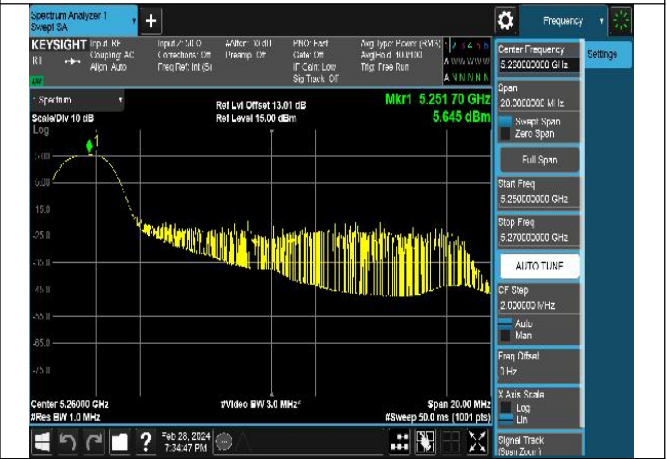

Mode:802.11ac VHT20 Frequency:5320MHz
Ant:Chain0

Mode:802.11ac VHT20 Frequency:5260MHz
Ant:Chain1

Mode:802.11ac VHT20 Frequency:5280MHz
Ant:Chain1

Mode:802.11ac VHT20 Frequency:5320MHz
Ant:Chain1

Test Mode: 802.11ax HE20

Mode:802.11ax HE20 Tone:26T Frequency:5260MHz
Ant:Chain0

Mode:802.11ax HE20 Tone:26T Frequency:5280MHz
Ant:Chain0

Mode:802.11ax HE20 Tone:26T Frequency:5320MHz
Ant:Chain0

Mode:802.11ax HE20 Tone:26T Frequency:5260MHz
Ant:Chain1