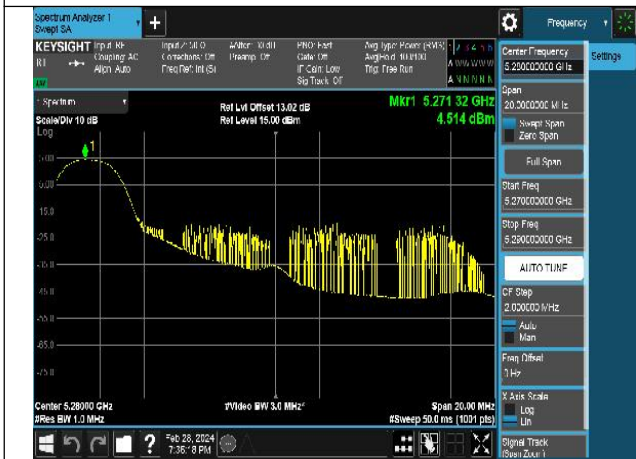

Mode:802.11ac VHT20 Frequency:5320MHz
Ant:Chain0

Mode:802.11ac VHT20 Frequency:5260MHz
Ant:Chain1

Mode:802.11ac VHT20 Frequency:5280MHz
Ant:Chain1

Mode:802.11ac VHT20 Frequency:5320MHz
Ant:Chain1

Test Mode: 802.11ax HE20

Mode:802.11ax HE20 Tone:26T Frequency:5260MHz
Ant:Chain0

Mode:802.11ax HE20 Tone:26T Frequency:5280MHz
Ant:Chain0

Mode:802.11ax HE20 Tone:26T Frequency:5320MHz
Ant:Chain0

Mode:802.11ax HE20 Tone:26T Frequency:5260MHz
Ant:Chain1

Mode:802.11ax HE20 Tone:26T Frequency:5280MHz
Ant:Chain1

Mode:802.11ax HE20 Tone:26T Frequency:5320MHz
Ant:Chain1