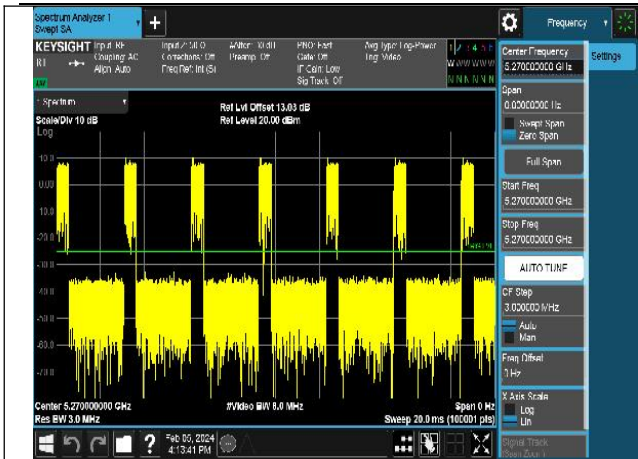

APPENDIX A – TEST DATA OF CONDUCTED EMISSION

RTL8852BE

Duty Cycle

| Test Mode | Frequency (MHz) | Duty Cycle (%) | Correction Factor(dB) | Plot |
|----------------|-----------------|----------------|-----------------------|--------|
| 802.11a | 5260 | 98.59% | 0 | Fig.1 |
| 802.11a | 5260 | 98.58% | 0 | Fig.2 |
| 802.11n HT20 | 5260 | 98.57% | 0 | Fig.3 |
| 802.11n HT20 | 5260 | 98.56% | 0 | Fig.4 |
| 802.11ac VHT20 | 5260 | 98.51% | 0 | Fig.5 |
| 802.11ac VHT20 | 5260 | 98.56% | 0 | Fig.6 |
| 802.11ax HE20 | 5260 | 98.32% | 0 | Fig.7 |
| 802.11ax HE20 | 5260 | 98.31% | 0 | Fig.8 |
| 802.11n HT40 | 5270 | 98.06% | 0 | Fig.9 |
| 802.11n HT40 | 5270 | 98.13% | 0 | Fig.10 |
| 802.11ac VHT40 | 5270 | 98.17% | 0 | Fig.11 |
| 802.11ac VHT40 | 5270 | 98.07% | 0 | Fig.12 |
| 802.11ax HE40 | 5270 | 98.04% | 0 | Fig.13 |
| 802.11ax HE40 | 5270 | 98.15% | 0 | Fig.14 |
| 802.11ac VHT80 | 5290 | 97.93% | 0.09 | Fig.15 |
| 802.11ac VHT80 | 5290 | 97.97% | 0.09 | Fig.16 |
| 802.11ax HE80 | 5290 | 97.96% | 0.09 | Fig.17 |
| 802.11ax HE80 | 5290 | 97.92% | 0.09 | Fig.18 |

Note: Correction Factor=10*log (1/Duty Cycle)

Fig.3

Fig.4

Fig.5

Fig.6

Fig.7

Fig.8

Fig.9