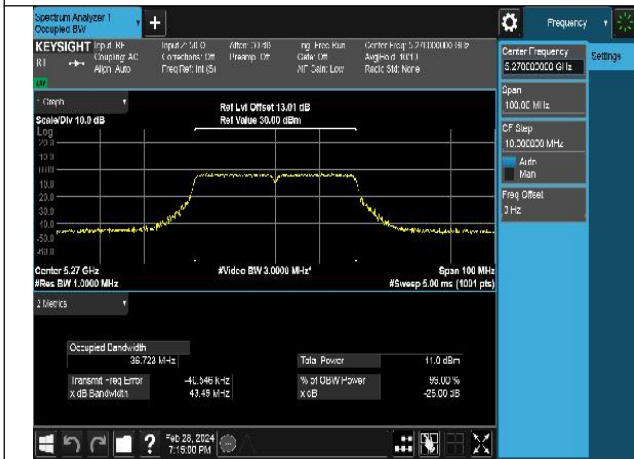

Mode:802.11n HT40 Frequency:5310MHz Ant:Chain1

Test Mode: 802.11ac VHT40

Mode:802.11ac VHT40 Frequency:5270MHz
Ant:Chain0

Mode:802.11ac VHT40 Frequency:5310MHz
Ant:Chain0

Mode:802.11ac VHT40 Frequency:5270MHz
Ant:Chain1