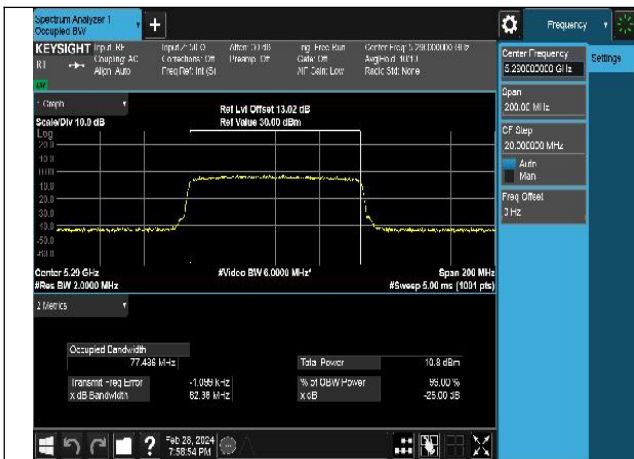

Mode:802.11ax HE40 Frequency:5310MHz Ant:Chain1

Test Mode: 802.11ac VHT80

Mode:802.11ac VHT80 Frequency:5290MHz
Ant:Chain0

Mode:802.11ac VHT80 Frequency:5290MHz
Ant:Chain1

Test Mode: 802.11ax HE80

Mode:802.11ax HE80 Frequency:5290MHz Ant:Chain0

Mode:802.11ax HE80 Frequency:5290MHz Ant:Chain1

Occupied Bandwidth

Offset 0dB = Attenuator + Temporary antenna connector loss + Cable loss

| Test Mode | Antenna | Occupied Bandwidth (MHz) | | |
|----------------|---------|--------------------------|---------|---------|
| | | 5260MHz | 5280MHz | 5320MHz |
| 802.11a | Chain0 | 16.678 | 16.726 | 16.692 |
| 802.11a | Chain1 | 16.774 | 16.670 | 16.716 |
| 802.11n HT20 | Chain0 | 16.626 | 16.796 | 17.936 |
| 802.11n HT20 | Chain1 | 18.033 | 17.925 | 17.860 |
| 802.11ac VHT20 | Chain0 | 16.646 | 16.700 | 16.761 |
| 802.11ac VHT20 | Chain1 | 16.665 | 16.742 | 16.638 |
| 802.11ax HE20 | Chain0 | 16.803 | 16.745 | 16.735 |
| 802.11ax HE20 | Chain1 | 16.717 | 16.767 | 16.802 |