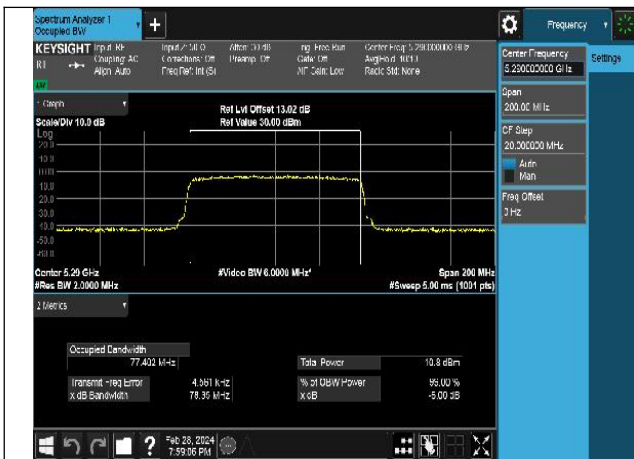

Mode:802.11ax HE40 Frequency:5310MHz Ant:Chain1

Test Mode: 802.11ac VHT80

Mode:802.11ac VHT80 Frequency:5290MHz
Ant:Chain0

Mode:802.11ac VHT80 Frequency:5290MHz
Ant:Chain1

Test Mode: 802.11ax HE80

Mode:802.11ax HE80 Frequency:5290MHz Ant:Chain0