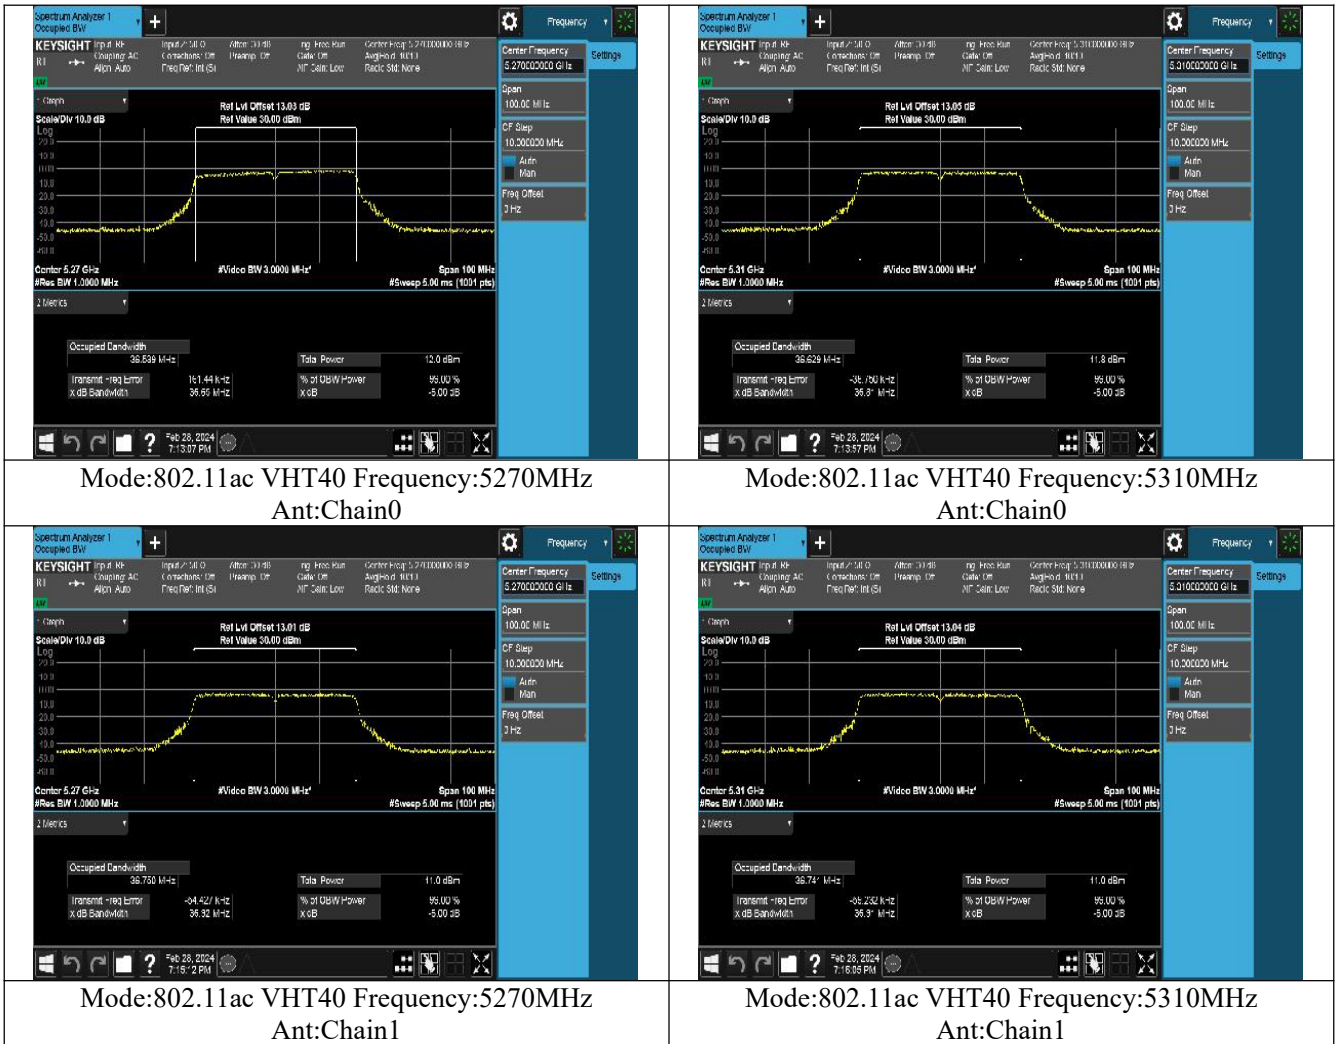

Test Mode: 802.11ac VHT40