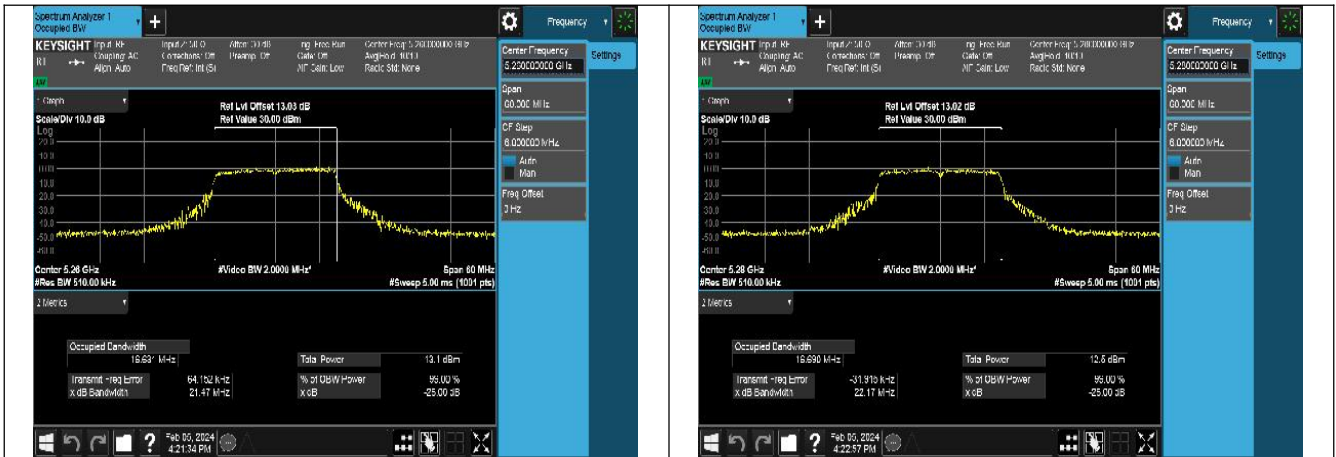

Test Mode: 802.11a

Test Mode: 802.11n HT20

Mode:802.11n HT20 Frequency:5260MHz Ant:Chain0

Mode:802.11n HT20 Frequency:5280MHz Ant:Chain0

Mode:802.11n HT20 Frequency:5320MHz Ant:Chain0

Mode:802.11n HT20 Frequency:5260MHz Ant:Chain1

Mode:802.11n HT20 Frequency:5280MHz Ant:Chain1

Mode:802.11n HT20 Frequency:5320MHz Ant:Chain1

Test Mode: 802.11ac VHT20

Mode:802.11ac VHT20 Frequency:5260MHz
Ant:Chain0

Mode:802.11ac VHT20 Frequency:5280MHz
Ant:Chain0