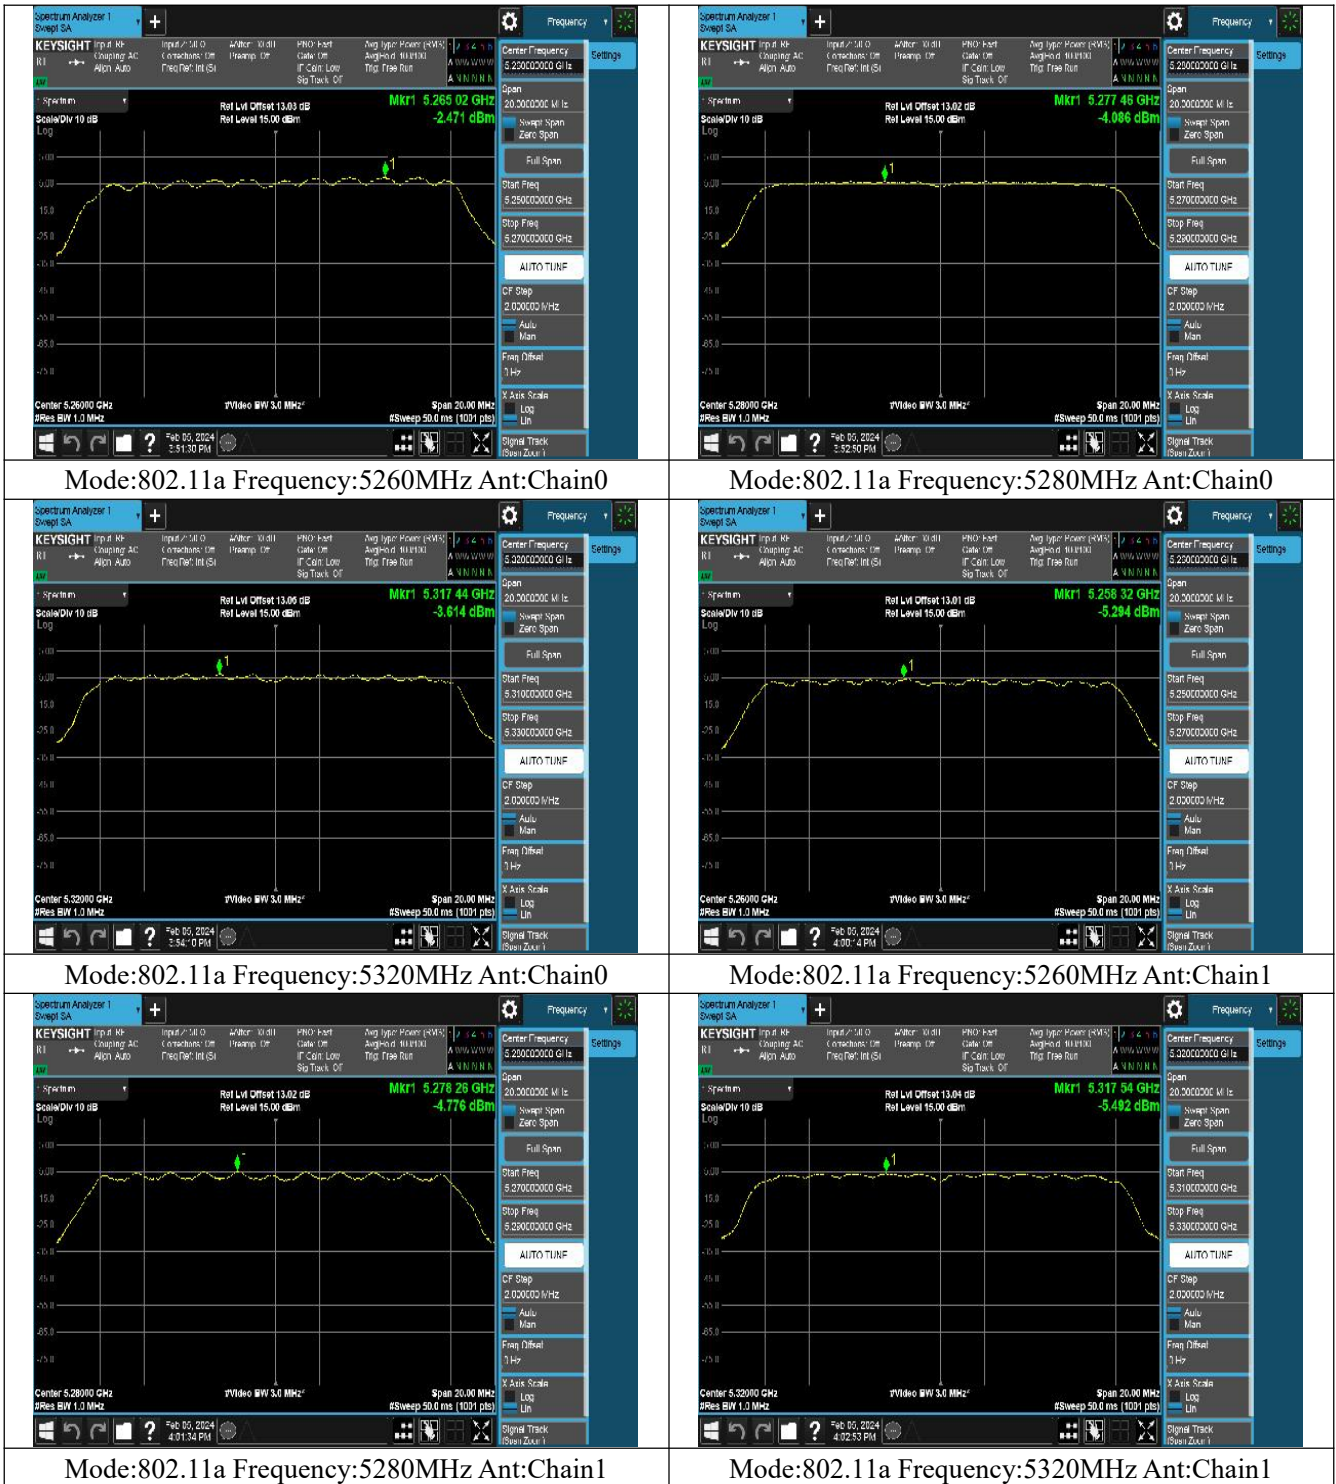

Test Mode: 802.11a