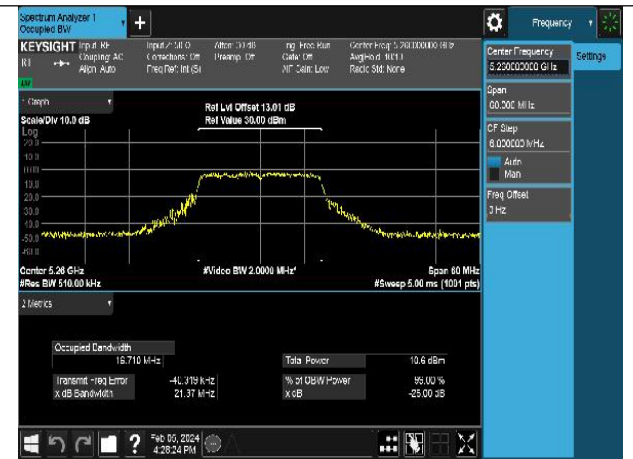

Mode:802.11ac VHT20 Frequency:5260MHz
Ant:Chain1