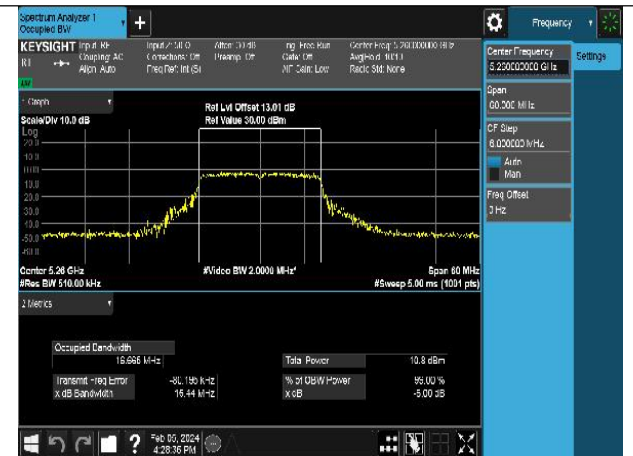

Mode:802.11ac VHT20 Frequency:5260MHz
Ant:Chain1