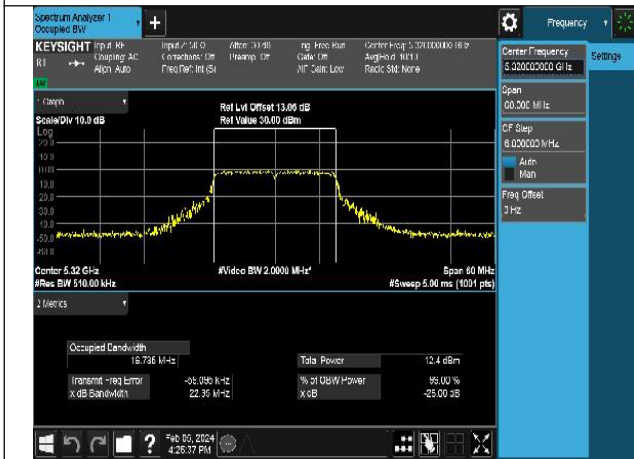

Mode:802.11n HT20 Frequency:5280MHz Ant:Chain1

Mode:802.11n HT20 Frequency:5320MHz Ant:Chain1

Test Mode: 802.11ac VHT20

Mode:802.11ac VHT20 Frequency:5260MHz
Ant:Chain0

Mode:802.11ac VHT20 Frequency:5280MHz
Ant:Chain0