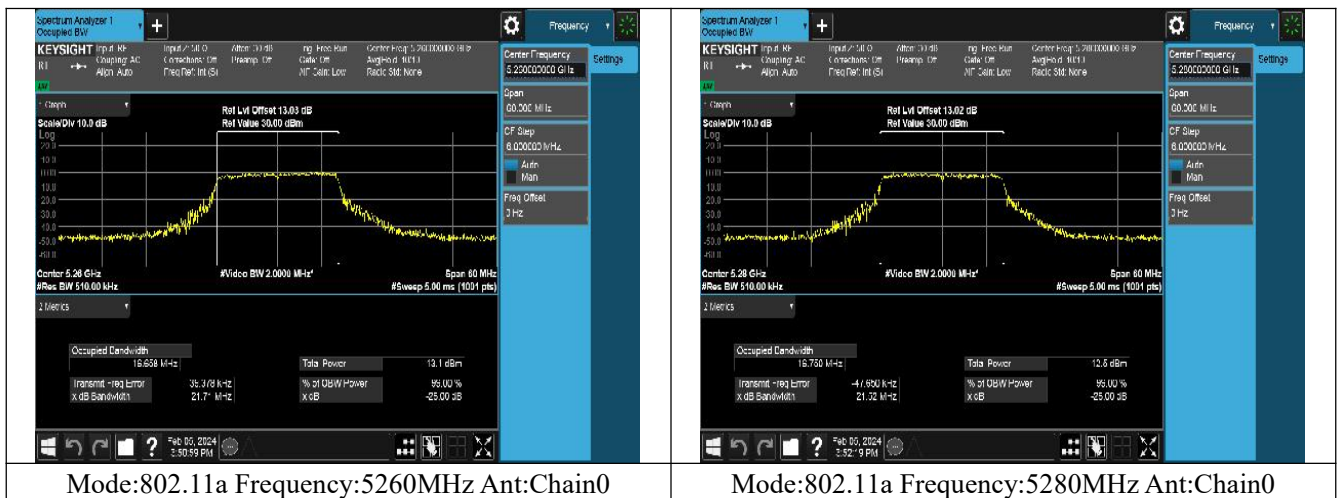

Emission Bandwidth

Offset 0dB = Attenuator + Temporary antenna connector loss + Cable loss

Test Mode	Antenna	26dB Bandwidth (MHz)		
		5260MHz	5280MHz	5320MHz
802.11a	Chain0	21.71	21.52	21.68
802.11a	Chain1	21.65	20.78	22.64
802.11n HT20	Chain0	20.71	21.66	23.11
802.11n HT20	Chain1	22.87	23.21	23.03
802.11ac VHT20	Chain0	21.47	22.17	22.35
802.11ac VHT20	Chain1	21.37	21.30	21.81
802.11ax HE20	Chain0	21.61	22.16	22.02
802.11ax HE20	Chain1	21.79	22.16	21.78

Test Mode	Antenna	26dB Bandwidth (MHz)		
		5270MHz	---	5310MHz
802.11n HT40	Chain0	41.77	---	43.05
802.11n HT40	Chain1	43.81	---	43.48
802.11ac VHT40	Chain0	41.68	---	42.30
802.11ac VHT40	Chain1	43.49	---	42.82
802.11ax HE40	Chain0	41.82	---	43.31
802.11ax HE40	Chain1	42.21	---	41.86

Test Mode	Antenna	26dB Bandwidth (MHz)		
		5290MHz	---	---
802.11ac VHT80	Chain0	80.82	---	---
802.11ac VHT80	Chain1	81.59	---	---
802.11ax HE80	Chain0	82.38	---	---
802.11ax HE80	Chain1	82.77	---	---

Test Mode: 802.11a