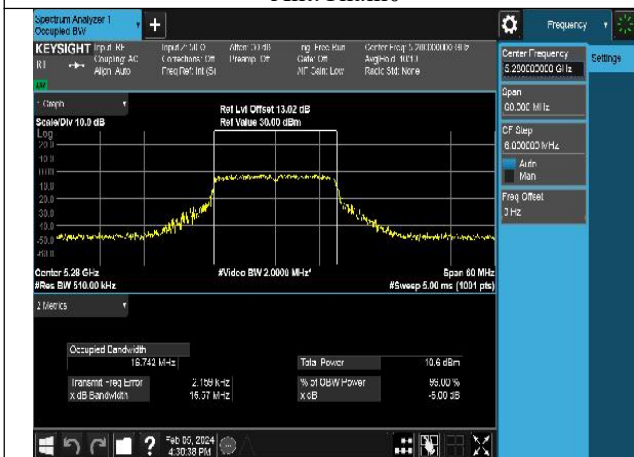

Mode:802.11n HT20 Frequency:5280MHz Ant:Chain1

Mode:802.11n HT20 Frequency:5320MHz Ant:Chain1

Test Mode: 802.11ac VHT20

Mode:802.11ac VHT20 Frequency:5260MHz
Ant:Chain0

Mode:802.11ac VHT20 Frequency:5280MHz
Ant:Chain0

Mode:802.11ac VHT20 Frequency:5320MHz
Ant:Chain0

Mode:802.11ac VHT20 Frequency:5260MHz
Ant:Chain1

Mode:802.11ac VHT20 Frequency:5280MHz
Ant:Chain1

Mode:802.11ac VHT20 Frequency:5320MHz
Ant:Chain1

Test Mode: 802.11ax HE20