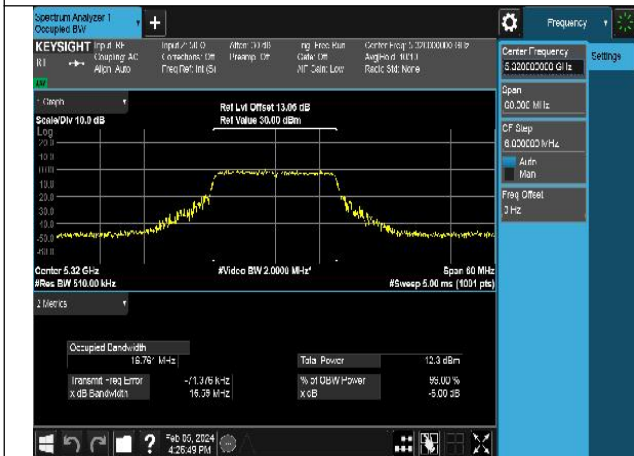

Mode:802.11n HT20 Frequency:5280MHz Ant:Chain1

Mode:802.11n HT20 Frequency:5320MHz Ant:Chain1

Test Mode: 802.11ac VHT20

Mode:802.11ac VHT20 Frequency:5260MHz
Ant:Chain0

Mode:802.11ac VHT20 Frequency:5280MHz
Ant:Chain0

Mode:802.11ac VHT20 Frequency:5320MHz
Ant:Chain0

Mode:802.11ac VHT20 Frequency:5260MHz
Ant:Chain1

Mode:802.11ac VHT20 Frequency:5280MHz
Ant:Chain1

Mode:802.11ac VHT20 Frequency:5320MHz
Ant:Chain1

Test Mode: 802.11ax HE20