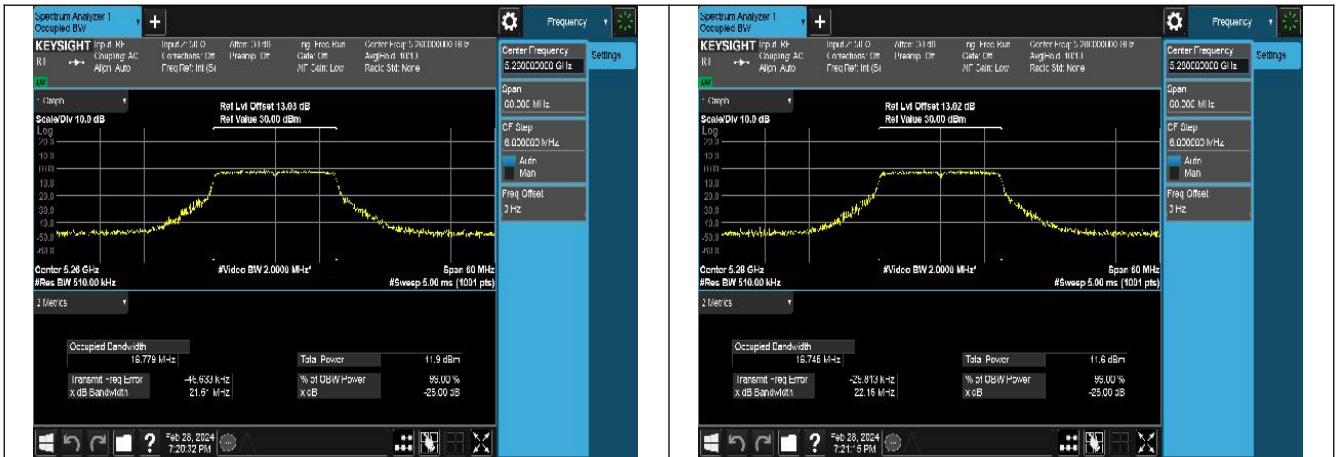

Mode:802.11ac VHT20 Frequency:5320MHz
Ant:Chain0

Mode:802.11ac VHT20 Frequency:5260MHz
Ant:Chain1

Mode:802.11ac VHT20 Frequency:5280MHz
Ant:Chain1

Mode:802.11ac VHT20 Frequency:5320MHz
Ant:Chain1

Test Mode: 802.11ax HE20

Mode:802.11ax HE20 Frequency:5260MHz Ant:Chain0

Mode:802.11ax HE20 Frequency:5280MHz Ant:Chain0

Mode:802.11ax HE20 Frequency:5320MHz Ant:Chain0

Mode:802.11ax HE20 Frequency:5260MHz Ant:Chain1

Mode:802.11ax HE20 Frequency:5280MHz Ant:Chain1