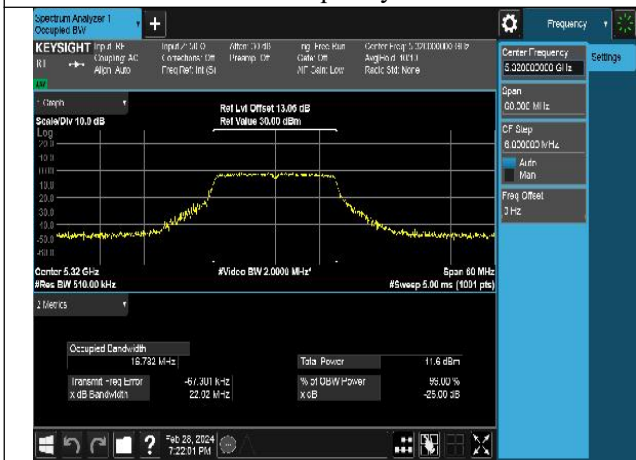

Mode:802.11ax HE20 Frequency:5320MHz Ant:Chain0