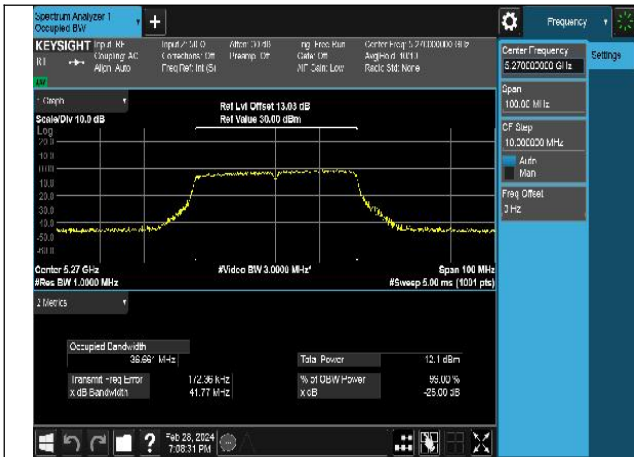

Test Mode: 802.11n HT40

Mode:802.11n HT40 Frequency:5270MHz Ant:Chain0