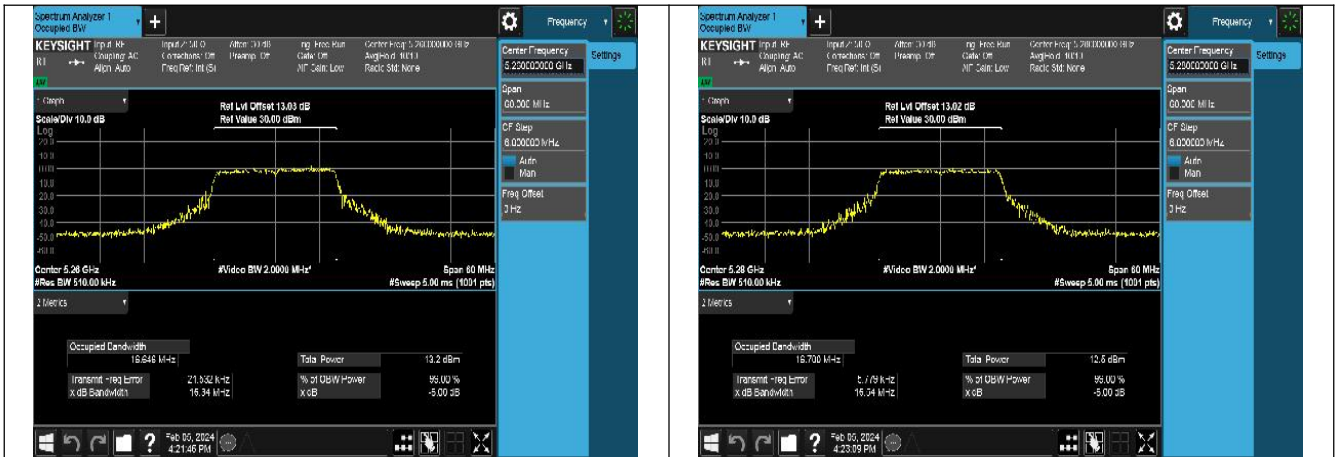

| Test Mode | Antenna | Occupied Bandwidth (MHz) | | |
|----------------|---------|--------------------------|-----|-----|
| | | 5290MHz | --- | --- |
| 802.11ac VHT80 | Chain0 | 73.475 | --- | --- |
| 802.11ac VHT80 | Chain1 | 74.229 | --- | --- |
| 802.11ax HE80 | Chain0 | 77.402 | --- | --- |
| 802.11ax HE80 | Chain1 | 78.042 | --- | --- |

Test Mode: 802.11a

Test Mode: 802.11n HT20

Mode:802.11n HT20 Frequency:5260MHz Ant:Chain0

Mode:802.11n HT20 Frequency:5280MHz Ant:Chain0

Mode:802.11n HT20 Frequency:5320MHz Ant:Chain0

Mode:802.11n HT20 Frequency:5260MHz Ant:Chain1

Mode:802.11n HT20 Frequency:5280MHz Ant:Chain1

Mode:802.11n HT20 Frequency:5320MHz Ant:Chain1

Test Mode: 802.11ac VHT20

Mode:802.11ac VHT20 Frequency:5260MHz
Ant:Chain0

Mode:802.11ac VHT20 Frequency:5280MHz
Ant:Chain0