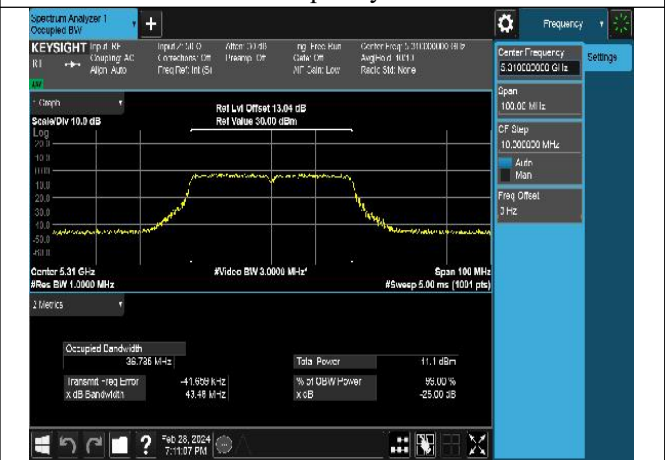

Mode:802.11n HT40 Frequency:5310MHz Ant:Chain1