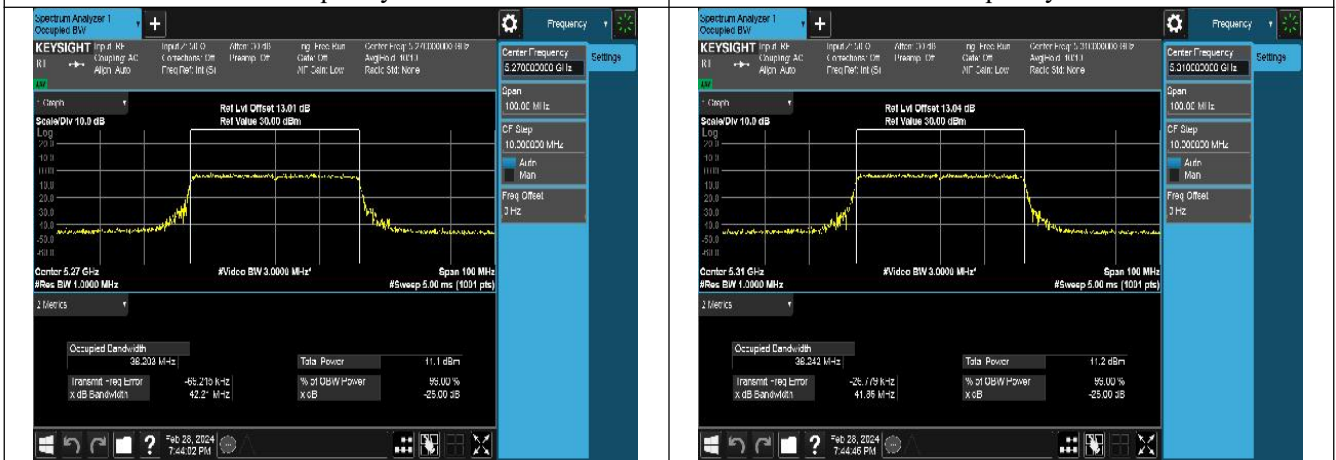

Mode:802.11ax HE40 Frequency:5270MHz Ant:Chain1

Mode:802.11ax HE40 Frequency:5310MHz Ant:Chain1