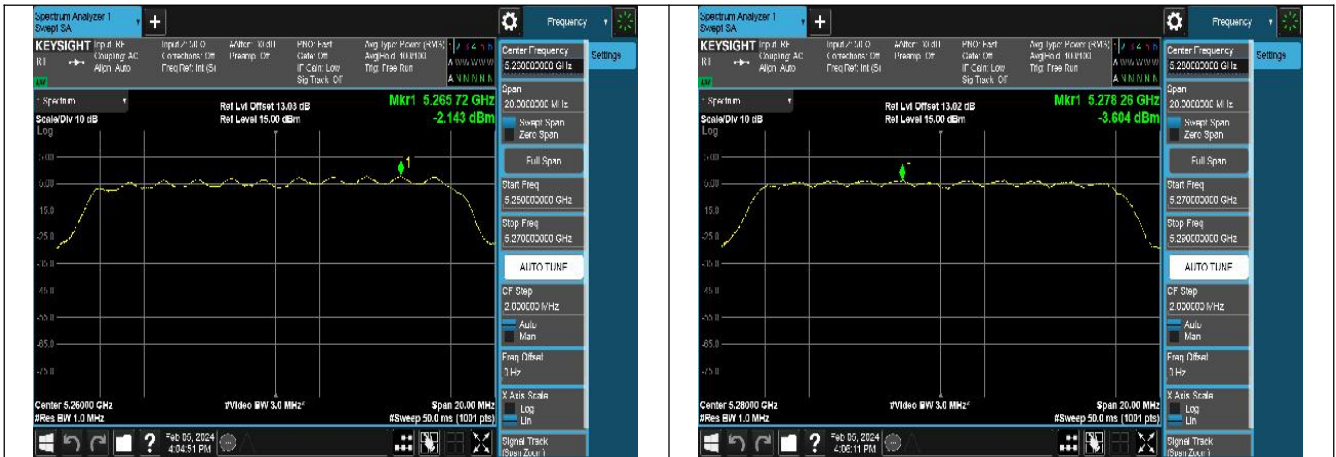

Test Mode: 802.11n HT20

Mode:802.11n HT20 Frequency:5260MHz Ant:Chain0

Mode:802.11n HT20 Frequency:5280MHz Ant:Chain0