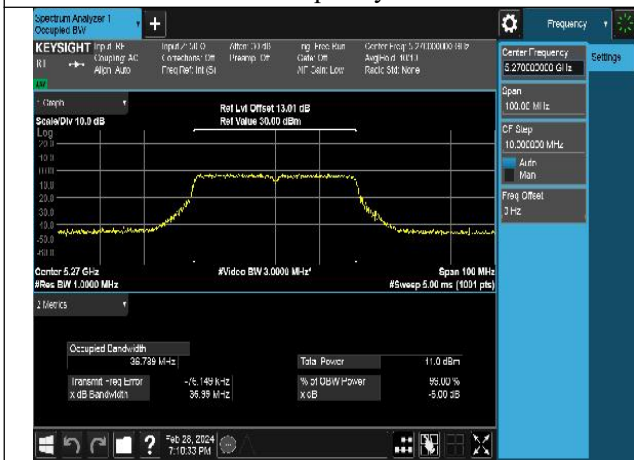

Mode:802.11n HT40 Frequency:5270MHz Ant:Chain1