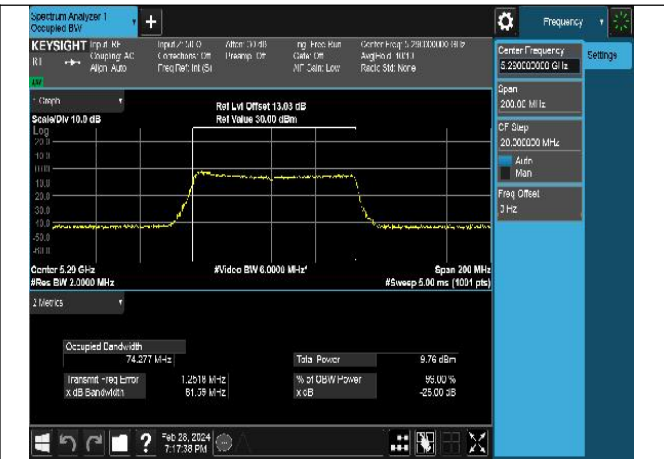

Mode:802.11ac VHT80 Frequency:5290MHz
Ant:Chain1