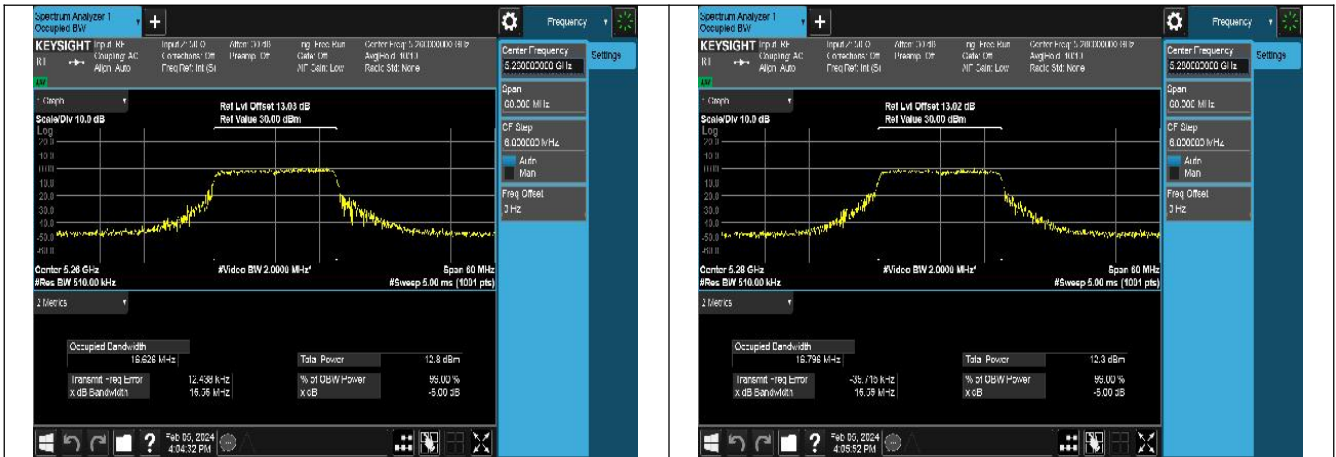

Test Mode: 802.11n HT20

Mode:802.11n HT20 Frequency:5260MHz Ant:Chain0

Mode:802.11n HT20 Frequency:5280MHz Ant:Chain0