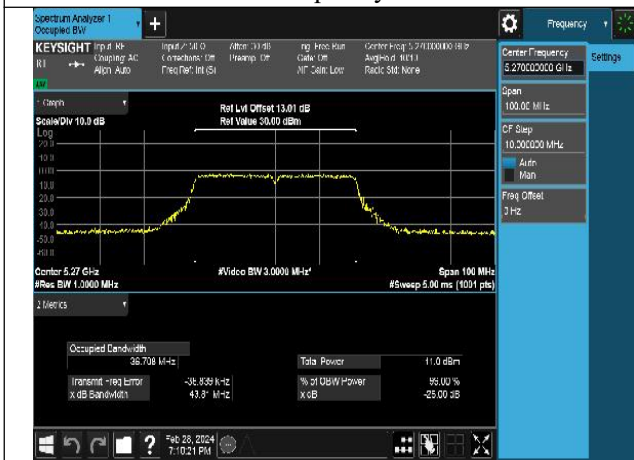

Mode:802.11n HT40 Frequency:5270MHz Ant:Chain1