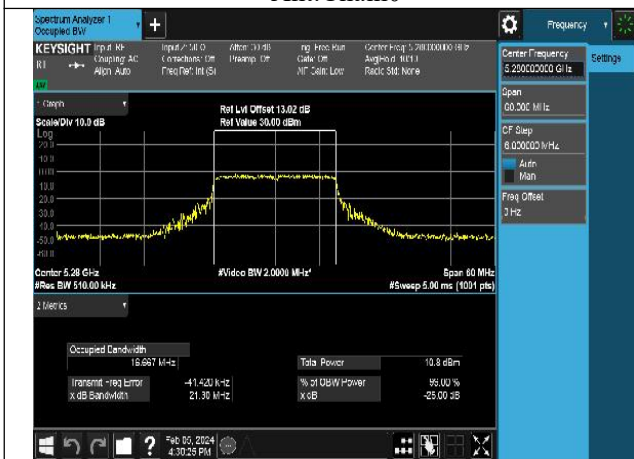

Mode:802.11n HT20 Frequency:5280MHz Ant:Chain1

Mode:802.11n HT20 Frequency:5320MHz Ant:Chain1

Test Mode: 802.11ac VHT20

Mode:802.11ac VHT20 Frequency:5260MHz
Ant:Chain0

Mode:802.11ac VHT20 Frequency:5280MHz
Ant:Chain0

Mode:802.11ac VHT20 Frequency:5320MHz
Ant:Chain0

Mode:802.11ac VHT20 Frequency:5260MHz
Ant:Chain1

Mode:802.11ac VHT20 Frequency:5280MHz
Ant:Chain1

Mode:802.11ac VHT20 Frequency:5320MHz
Ant:Chain1

Test Mode: 802.11ax HE20