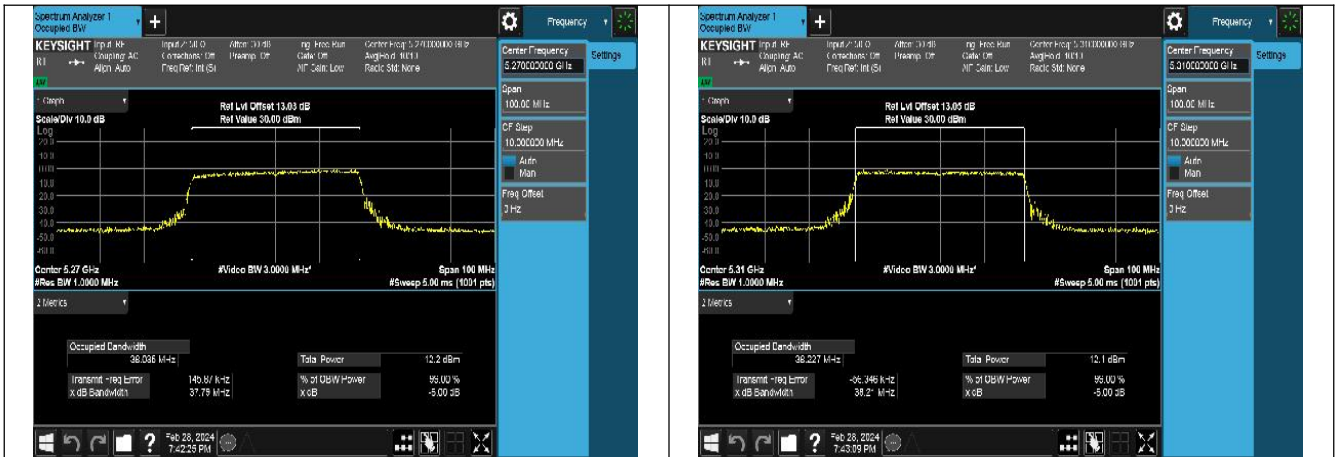

Mode:802.11ax HE20 Frequency:5320MHz Ant:Chain1

Test Mode: 802.11n HT40

Mode:802.11n HT40 Frequency:5270MHz Ant:Chain0

Mode:802.11n HT40 Frequency:5310MHz Ant:Chain0

Mode:802.11n HT40 Frequency:5270MHz Ant:Chain1

Mode:802.11n HT40 Frequency:5310MHz Ant:Chain1

Test Mode: 802.11ac VHT40

Test Mode: 802.11ax HE40

Mode:802.11ax HE40 Frequency:5270MHz Ant:Chain0

Mode:802.11ax HE40 Frequency:5310MHz Ant:Chain0

Mode:802.11ax HE40 Frequency:5270MHz Ant:Chain1