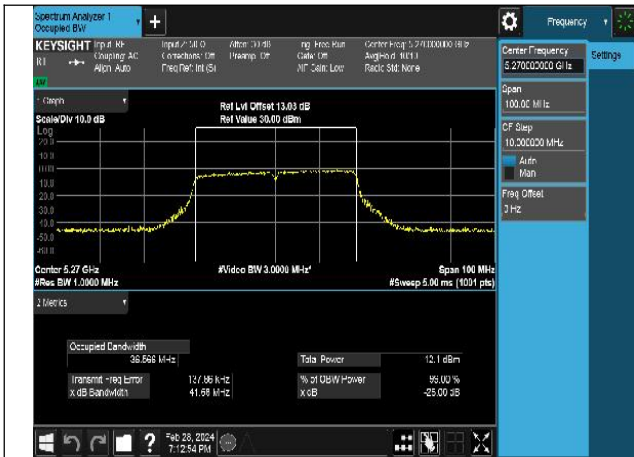

Test Mode: 802.11ac VHT40

Mode:802.11ac VHT40 Frequency:5270MHz
Ant:Chain0