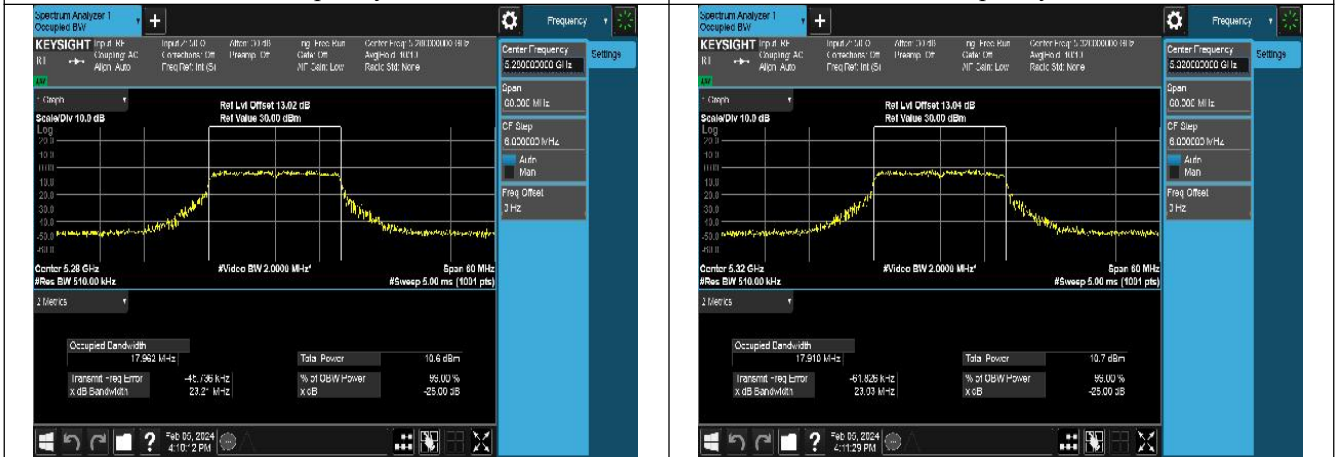

| Test Mode | Antenna | 26dB Bandwidth (MHz) | | |
|----------------|---------|----------------------|-----|-----|
| | | 5290MHz | --- | --- |
| 802.11ac VHT80 | Chain0 | 80.82 | --- | --- |
| 802.11ac VHT80 | Chain1 | 81.59 | --- | --- |
| 802.11ax HE80 | Chain0 | 82.38 | --- | --- |
| 802.11ax HE80 | Chain1 | 82.77 | --- | --- |

Test Mode: 802.11a

Test Mode: 802.11n HT20

Mode:802.11n HT20 Frequency:5260MHz Ant:Chain0

Mode:802.11n HT20 Frequency:5280MHz Ant:Chain0

Mode:802.11n HT20 Frequency:5320MHz Ant:Chain0

Mode:802.11n HT20 Frequency:5260MHz Ant:Chain1

Mode:802.11n HT20 Frequency:5280MHz Ant:Chain1

Mode:802.11n HT20 Frequency:5320MHz Ant:Chain1

Test Mode: 802.11ac VHT20

Mode:802.11ac VHT20 Frequency:5260MHz
Ant:Chain0

Mode:802.11ac VHT20 Frequency:5280MHz
Ant:Chain0