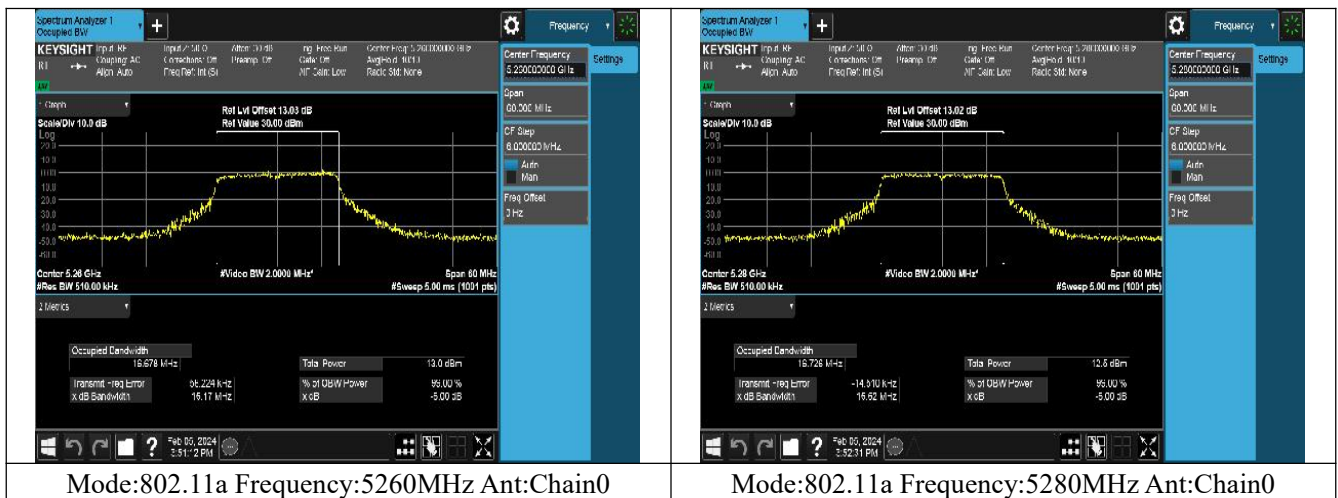

Occupied Bandwidth

Offset 0dB = Attenuator + Temporary antenna connector loss + Cable loss

Test Mode	Antenna	Occupied Bandwidth (MHz)		
		5260MHz	5280MHz	5320MHz
802.11a	Chain0	16.678	16.726	16.692
802.11a	Chain1	16.774	16.670	16.716
802.11n HT20	Chain0	16.626	16.796	17.936
802.11n HT20	Chain1	18.033	17.925	17.860
802.11ac VHT20	Chain0	16.646	16.700	16.761
802.11ac VHT20	Chain1	16.665	16.742	16.638
802.11ax HE20	Chain0	16.803	16.745	16.735
802.11ax HE20	Chain1	16.717	16.767	16.802

Test Mode	Antenna	Occupied Bandwidth (MHz)		
		5270MHz	---	5310MHz
802.11n HT40	Chain0	36.597	---	36.720
802.11n HT40	Chain1	36.789	---	36.746
802.11ac VHT40	Chain0	36.539	---	36.629
802.11ac VHT40	Chain1	36.750	---	36.741
802.11ax HE40	Chain0	38.035	---	38.227
802.11ax HE40	Chain1	38.264	---	38.211

Test Mode	Antenna	Occupied Bandwidth (MHz)		
		5290MHz	---	---
802.11ac VHT80	Chain0	73.475	---	---
802.11ac VHT80	Chain1	74.229	---	---
802.11ax HE80	Chain0	77.402	---	---
802.11ax HE80	Chain1	78.042	---	---

Test Mode: 802.11a