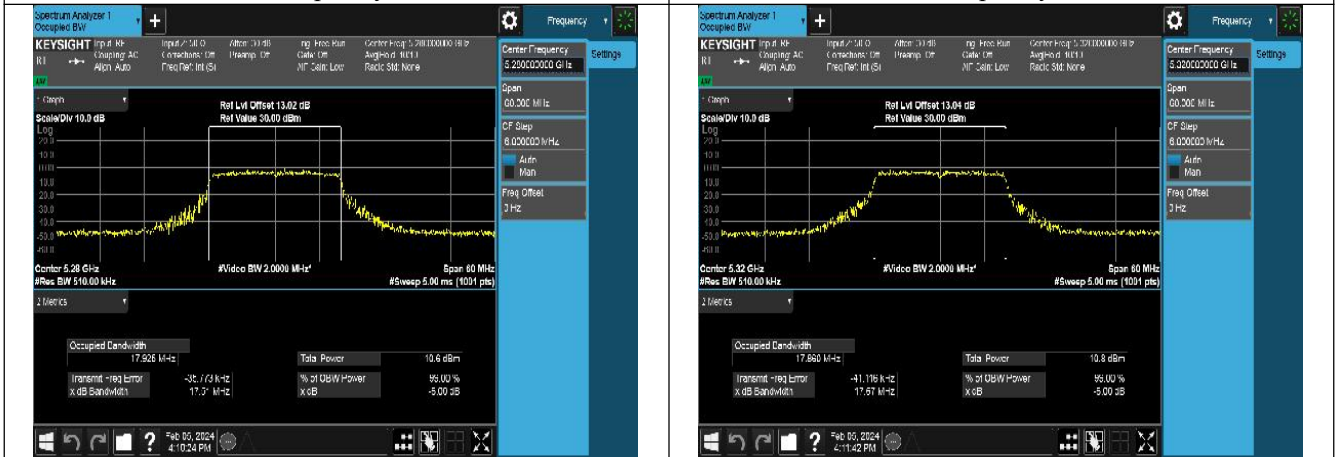

| Test Mode | Antenna | Occupied Bandwidth (MHz) | | |
|----------------|---------|--------------------------|-----|-----|
| | | 5290MHz | --- | --- |
| 802.11ac VHT80 | Chain0 | 73.475 | --- | --- |
| 802.11ac VHT80 | Chain1 | 74.229 | --- | --- |
| 802.11ax HE80 | Chain0 | 77.402 | --- | --- |
| 802.11ax HE80 | Chain1 | 78.042 | --- | --- |

Test Mode: 802.11a

Test Mode: 802.11n HT20

Mode:802.11n HT20 Frequency:5260MHz Ant:Chain0

Mode:802.11n HT20 Frequency:5280MHz Ant:Chain0

Mode:802.11n HT20 Frequency:5320MHz Ant:Chain0

Mode:802.11n HT20 Frequency:5260MHz Ant:Chain1

Mode:802.11n HT20 Frequency:5280MHz Ant:Chain1

Mode:802.11n HT20 Frequency:5320MHz Ant:Chain1

Test Mode: 802.11ac VHT20

Mode:802.11ac VHT20 Frequency:5260MHz
Ant:Chain0

Mode:802.11ac VHT20 Frequency:5280MHz
Ant:Chain0