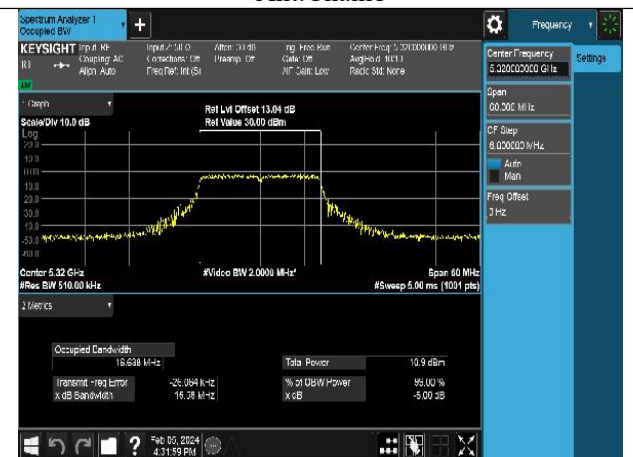

Mode:802.11n HT20 Frequency:5280MHz Ant:Chain1

Mode:802.11n HT20 Frequency:5320MHz Ant:Chain1

Test Mode: 802.11ac VHT20

Mode:802.11ac VHT20 Frequency:5260MHz
Ant:Chain0

Mode:802.11ac VHT20 Frequency:5280MHz
Ant:Chain0

Mode:802.11ac VHT20 Frequency:5320MHz
Ant:Chain0

Mode:802.11ac VHT20 Frequency:5260MHz
Ant:Chain1

Mode:802.11ac VHT20 Frequency:5280MHz
Ant:Chain1

Mode:802.11ac VHT20 Frequency:5320MHz
Ant:Chain1

Test Mode: 802.11ax HE20