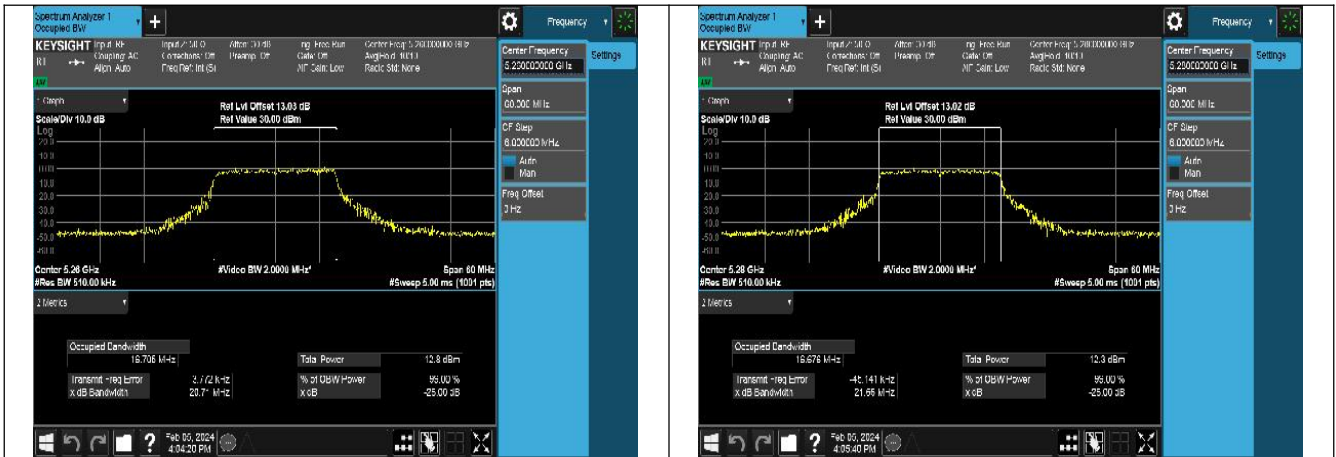

Test Mode: 802.11n HT20

Mode:802.11n HT20 Frequency:5260MHz Ant:Chain0

Mode:802.11n HT20 Frequency:5280MHz Ant:Chain0