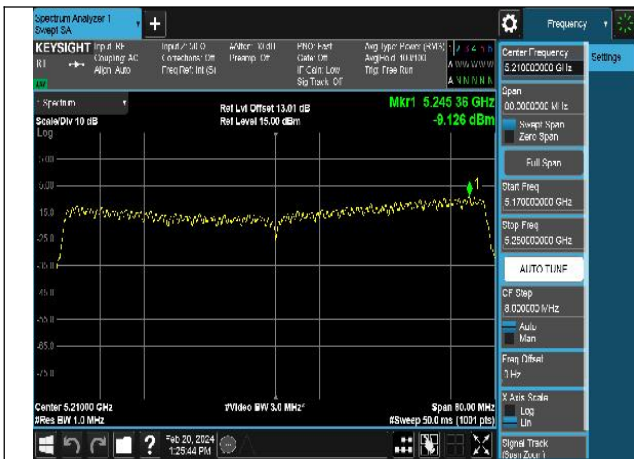

Mode:802.11ac VHT40 Frequency:5190MHz
Ant:Chain0

Mode:802.11ac VHT40 Frequency:5230MHz
Ant:Chain0

Mode:802.11ac VHT40 Frequency:5190MHz
Ant:Chain1

Mode:802.11ac VHT40 Frequency:5230MHz
Ant:Chain1

Test Mode: 802.11ac VHT80

Mode:802.11ac VHT80 Frequency:5210MHz
Ant:Chain0

Mode:802.11ac VHT80 Frequency:5210MHz
Ant:Chain1