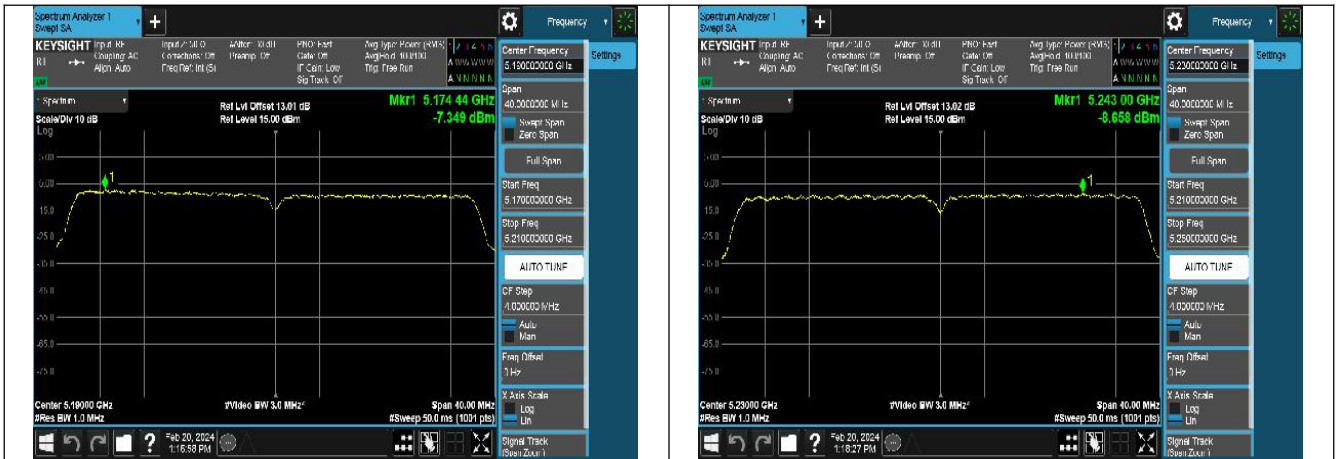

Mode:802.11n HT40 Frequency:5190MHz Ant:Chain0

Mode:802.11n HT40 Frequency:5230MHz Ant:Chain0

Mode:802.11n HT40 Frequency:5190MHz Ant:Chain1

Mode:802.11n HT40 Frequency:5230MHz Ant:Chain1

Test Mode: 802.11ac VHT40

Mode:802.11ac VHT40 Frequency:5190MHz
Ant:Chain0

Mode:802.11ac VHT40 Frequency:5230MHz
Ant:Chain0

Mode:802.11ac VHT40 Frequency:5190MHz
Ant:Chain1

Mode:802.11ac VHT40 Frequency:5230MHz
Ant:Chain1

Test Mode: 802.11ac VHT80