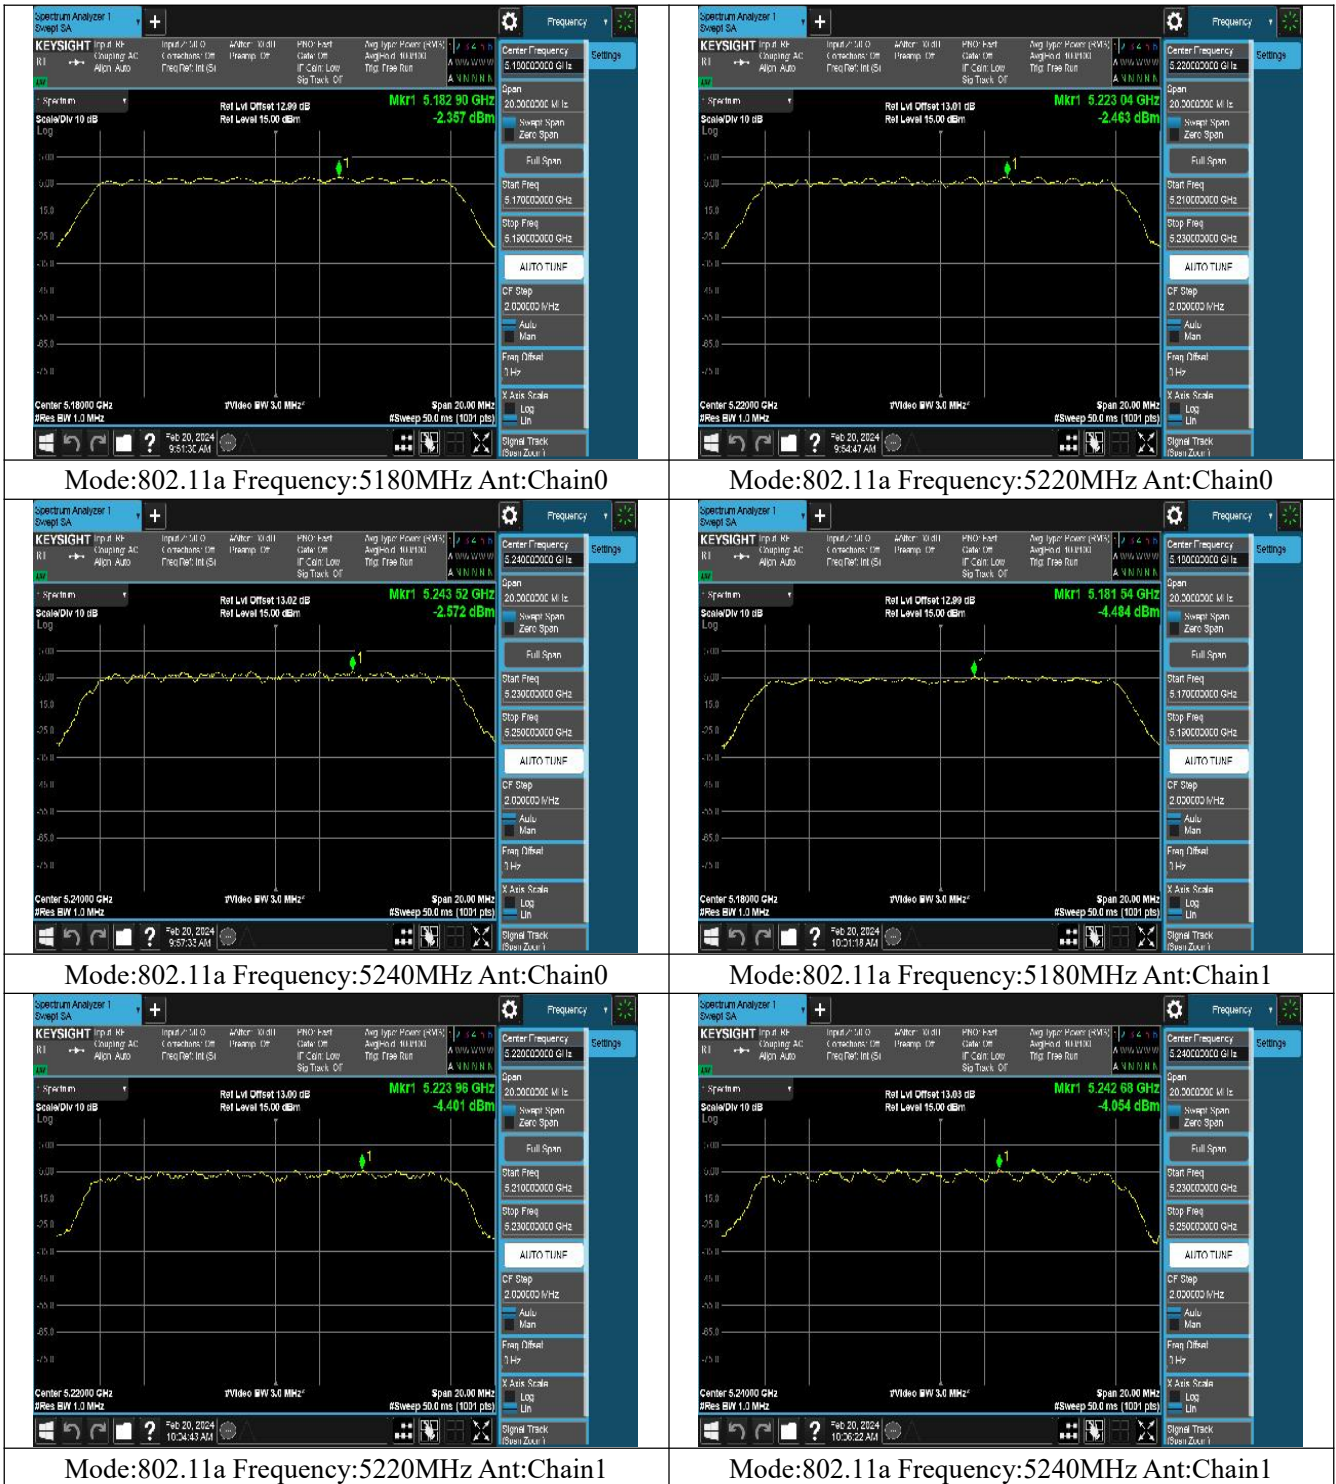

Test Mode: 802.11a

Test Mode: 802.11n HT20

Mode:802.11n HT20 Frequency:5180MHz Ant:Chain0

Mode:802.11n HT20 Frequency:5220MHz Ant:Chain0

Mode:802.11n HT20 Frequency:5240MHz Ant:Chain0

Mode:802.11n HT20 Frequency:5180MHz Ant:Chain1

Mode:802.11n HT20 Frequency:5220MHz Ant:Chain1

Mode:802.11n HT20 Frequency:5240MHz Ant:Chain1

Test Mode: 802.11ac VHT20

Mode:802.11ac VHT20 Frequency:5180MHz
Ant:Chain0

Mode:802.11ac VHT20 Frequency:5220MHz
Ant:Chain0

Mode:802.11ac VHT20 Frequency:5240MHz
Ant:Chain0

Mode:802.11ac VHT20 Frequency:5180MHz
Ant:Chain1

Mode:802.11ac VHT20 Frequency:5220MHz
Ant:Chain1

Mode:802.11ac VHT20 Frequency:5240MHz
Ant:Chain1

Test Mode: 802.11n HT40