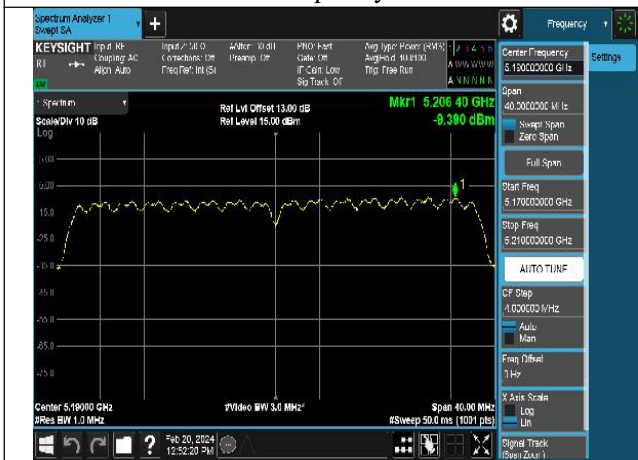

Mode:802.11n HT40 Frequency:5190MHz Ant:Chain1