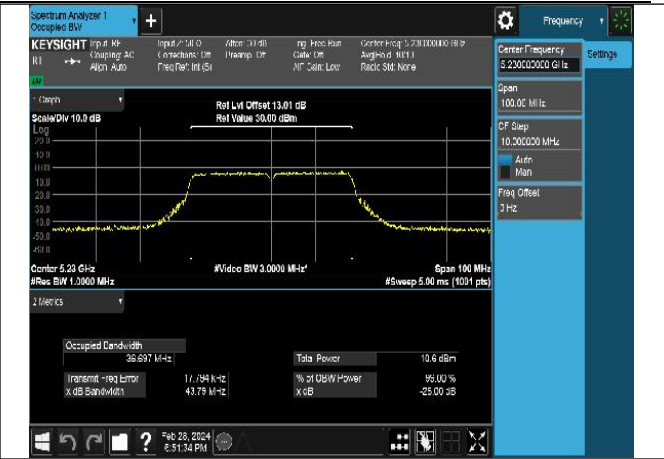

Mode:802.11n HT40 Frequency:5230MHz Ant:Chain1