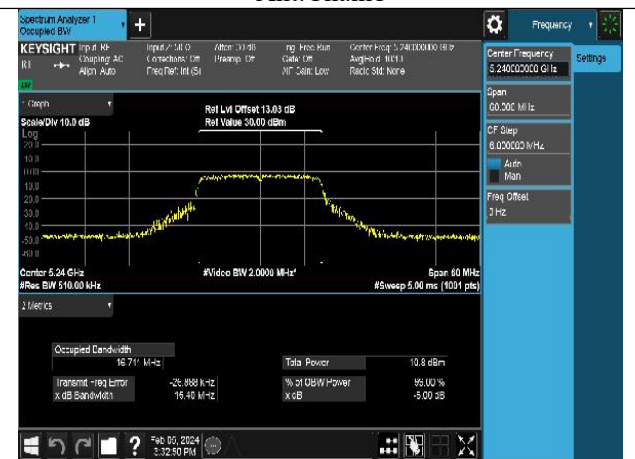

Mode:802.11ac VHT20 Frequency:5240MHz
Ant:Chain1