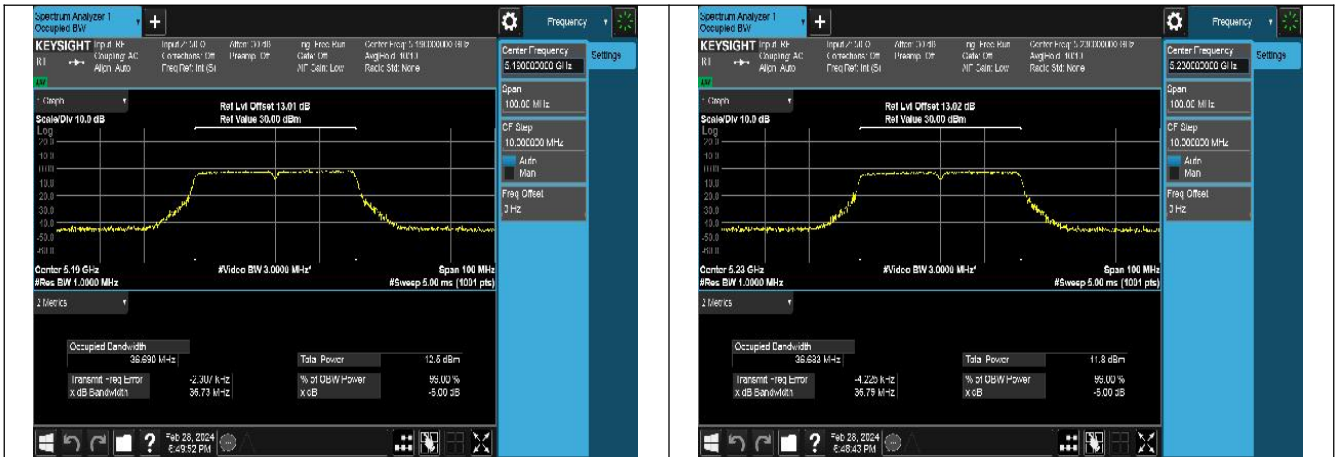

Mode:802.11ac VHT20 Frequency:5240MHz
Ant:Chain0

Mode:802.11ac VHT20 Frequency:5180MHz
Ant:Chain1

Mode:802.11ac VHT20 Frequency:5220MHz
Ant:Chain1

Mode:802.11ac VHT20 Frequency:5240MHz
Ant:Chain1

Test Mode: 802.11ax HE20

Mode:802.11ax HE20 Frequency:5180MHz Ant:Chain0

Mode:802.11ax HE20 Frequency:5220MHz Ant:Chain0

Mode:802.11ax HE20 Frequency:5240MHz Ant:Chain0

Mode:802.11ax HE20 Frequency:5180MHz Ant:Chain1

Mode:802.11ax HE20 Frequency:5220MHz Ant:Chain1

Mode:802.11ax HE20 Frequency:5240MHz Ant:Chain1

Test Mode: 802.11n HT40

Mode:802.11n HT40 Frequency:5190MHz Ant:Chain0

Mode:802.11n HT40 Frequency:5230MHz Ant:Chain0

Mode:802.11n HT40 Frequency:5190MHz Ant:Chain1