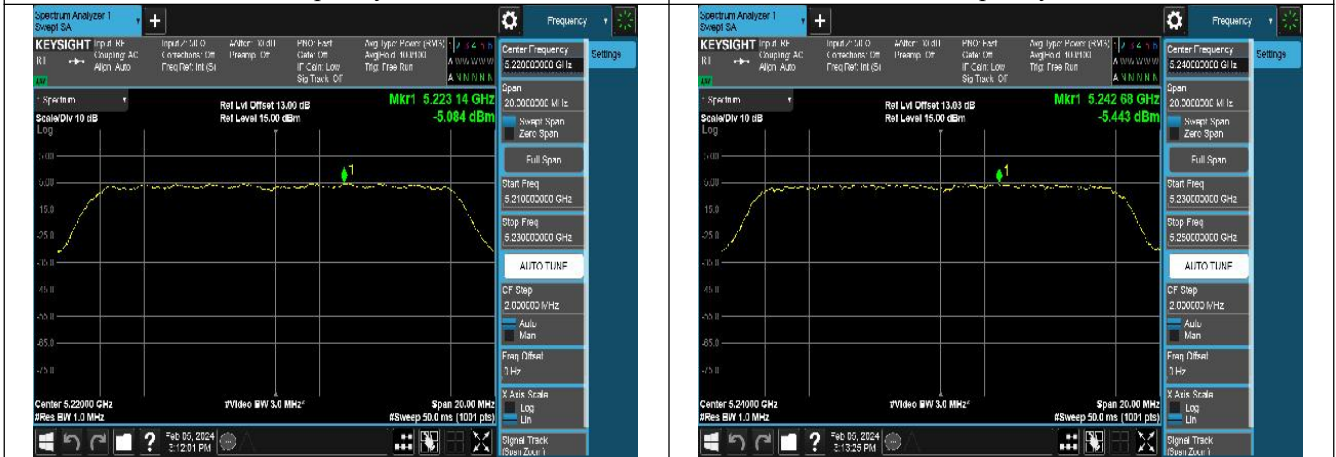

Test Mode: 802.11a

Test Mode: 802.11n HT20

Mode:802.11n HT20 Frequency:5180MHz Ant:Chain0

Mode:802.11n HT20 Frequency:5220MHz Ant:Chain0

Mode:802.11n HT20 Frequency:5240MHz Ant:Chain0

Mode:802.11n HT20 Frequency:5180MHz Ant:Chain1

Mode:802.11n HT20 Frequency:5220MHz Ant:Chain1

Mode:802.11n HT20 Frequency:5240MHz Ant:Chain1

Test Mode: 802.11ac VHT20

Mode:802.11ac VHT20 Frequency:5180MHz
Ant:Chain0

Mode:802.11ac VHT20 Frequency:5220MHz
Ant:Chain0

Mode:802.11ac VHT20 Frequency:5240MHz
Ant:Chain0

Mode:802.11ac VHT20 Frequency:5180MHz
Ant:Chain1

Mode:802.11ac VHT20 Frequency:5220MHz
Ant:Chain1

Mode:802.11ac VHT20 Frequency:5240MHz
Ant:Chain1

Test Mode: 802.11ax HE20