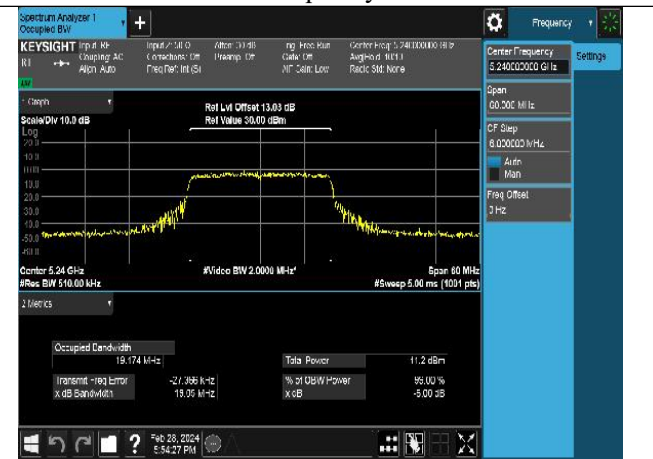

Mode:802.11ax HE20 Frequency:5240MHz Ant:Chain1