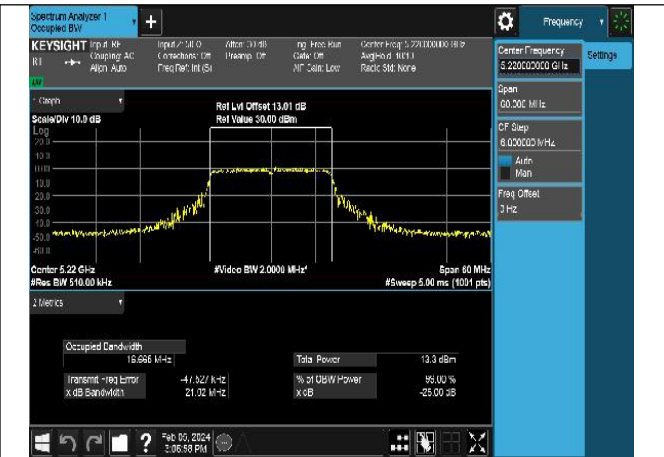

Mode:802.11n HT20 Frequency:5220MHz Ant:Chain0