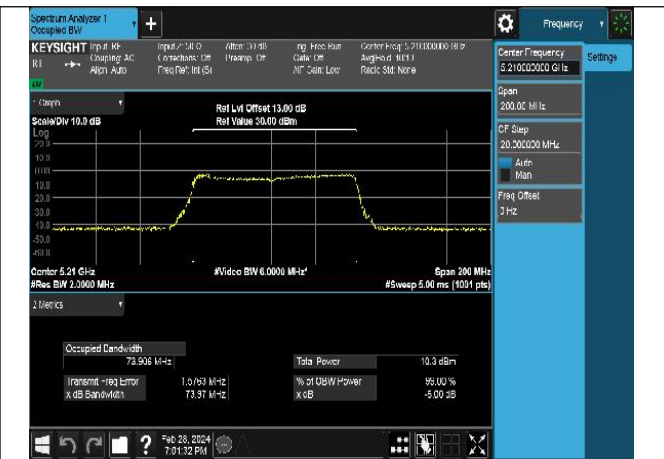

Mode:802.11ac VHT40 Frequency:5230MHz
Ant:Chain1

Test Mode: 802.11ax HE40

Mode:802.11ax HE40 Frequency:5190MHz Ant:Chain0

Mode:802.11ax HE40 Frequency:5230MHz Ant:Chain0

Mode:802.11ax HE40 Frequency:5190MHz Ant:Chain1

Mode:802.11ax HE40 Frequency:5230MHz Ant:Chain1

Test Mode: 802.11ac VHT80

Mode:802.11ac VHT80 Frequency:5210MHz
Ant:Chain0

Mode:802.11ac VHT80 Frequency:5210MHz
Ant:Chain1

Test Mode: 802.11ax HE80

Mode:802.11ax HE80 Frequency:5210MHz Ant:Chain0