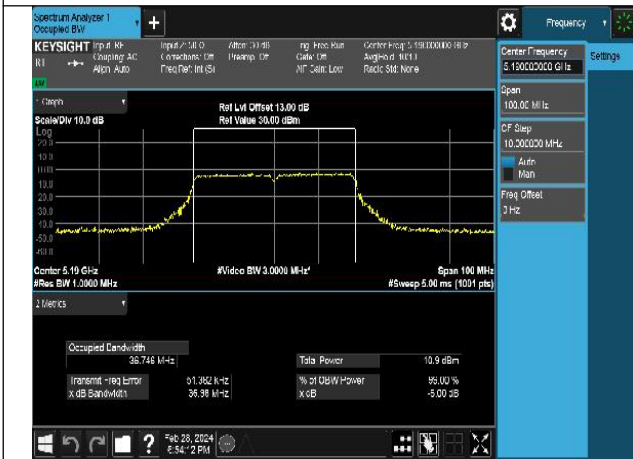

Mode:802.11n HT40 Frequency:5230MHz Ant:Chain1

Test Mode: 802.11ac VHT40

Mode:802.11ac VHT40 Frequency:5190MHz
Ant:Chain0

Mode:802.11ac VHT40 Frequency:5230MHz
Ant:Chain0

Mode:802.11ac VHT40 Frequency:5190MHz
Ant:Chain1