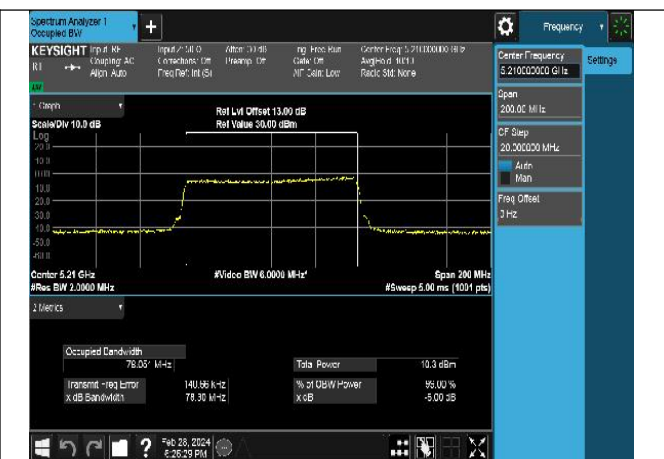

Mode:802.11ax HE40 Frequency:5230MHz Ant:Chain1

Test Mode: 802.11ac VHT80

Mode:802.11ac VHT80 Frequency:5210MHz
Ant:Chain0

Mode:802.11ac VHT80 Frequency:5210MHz
Ant:Chain1

Test Mode: 802.11ax HE80

Mode:802.11ax HE80 Frequency:5210MHz Ant:Chain0