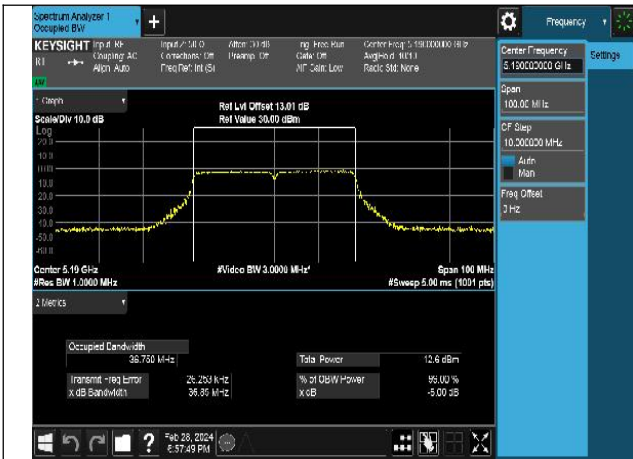

Test Mode: 802.11ac VHT40

Mode:802.11ac VHT40 Frequency:5190MHz
Ant:Chain0