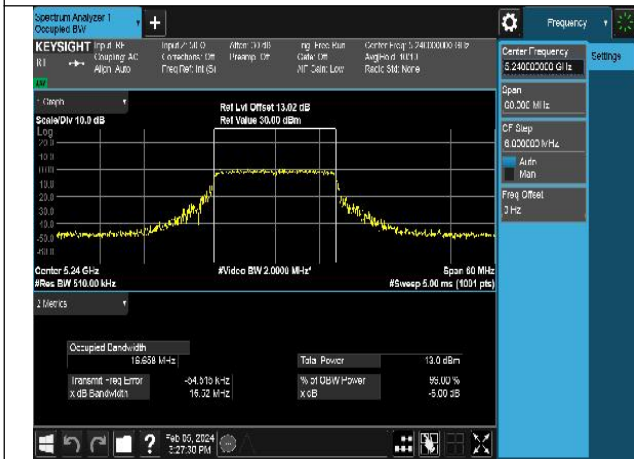

Mode:802.11n HT20 Frequency:5220MHz Ant:Chain1

Mode:802.11n HT20 Frequency:5240MHz Ant:Chain1

Test Mode: 802.11ac VHT20

Mode:802.11ac VHT20 Frequency:5180MHz
Ant:Chain0

Mode:802.11ac VHT20 Frequency:5220MHz
Ant:Chain0

Mode:802.11ac VHT20 Frequency:5240MHz
Ant:Chain0

Mode:802.11ac VHT20 Frequency:5180MHz
Ant:Chain1

Mode:802.11ac VHT20 Frequency:5220MHz
Ant:Chain1

Mode:802.11ac VHT20 Frequency:5240MHz
Ant:Chain1

Test Mode: 802.11ax HE20