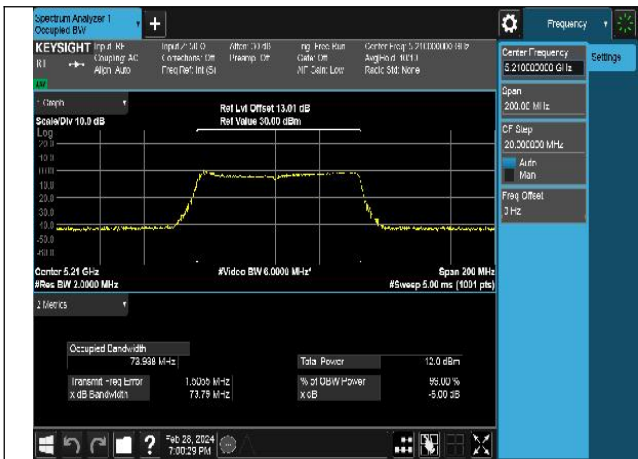

Test Mode: 802.11ac VHT80

Mode:802.11ac VHT80 Frequency:5210MHz
Ant:Chain0