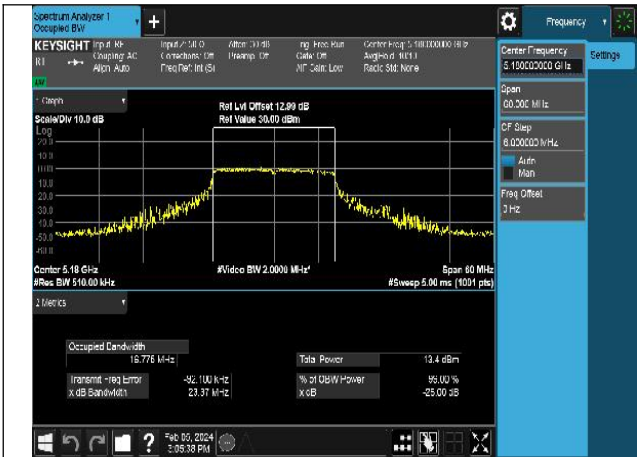

Test Mode: 802.11a

Mode:802.11a Frequency:5240MHz Ant:Chain0

Mode:802.11a Frequency:5180MHz Ant:Chain1

Mode:802.11a Frequency:5220MHz Ant:Chain1

Mode:802.11a Frequency:5240MHz Ant:Chain1

Test Mode: 802.11n HT20