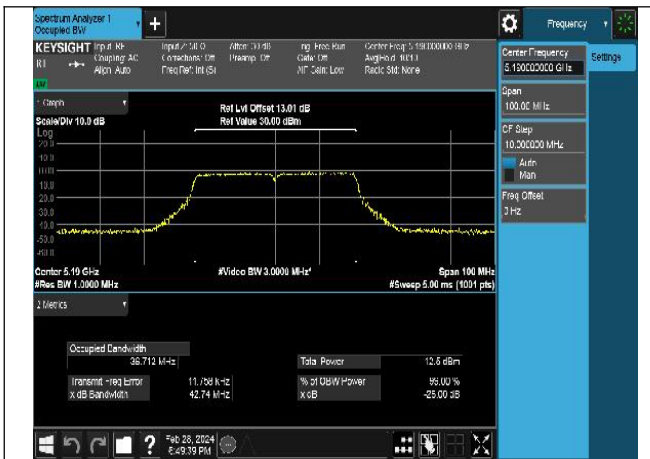

Test Mode: 802.11n HT40

Mode:802.11n HT40 Frequency:5190MHz Ant:Chain0