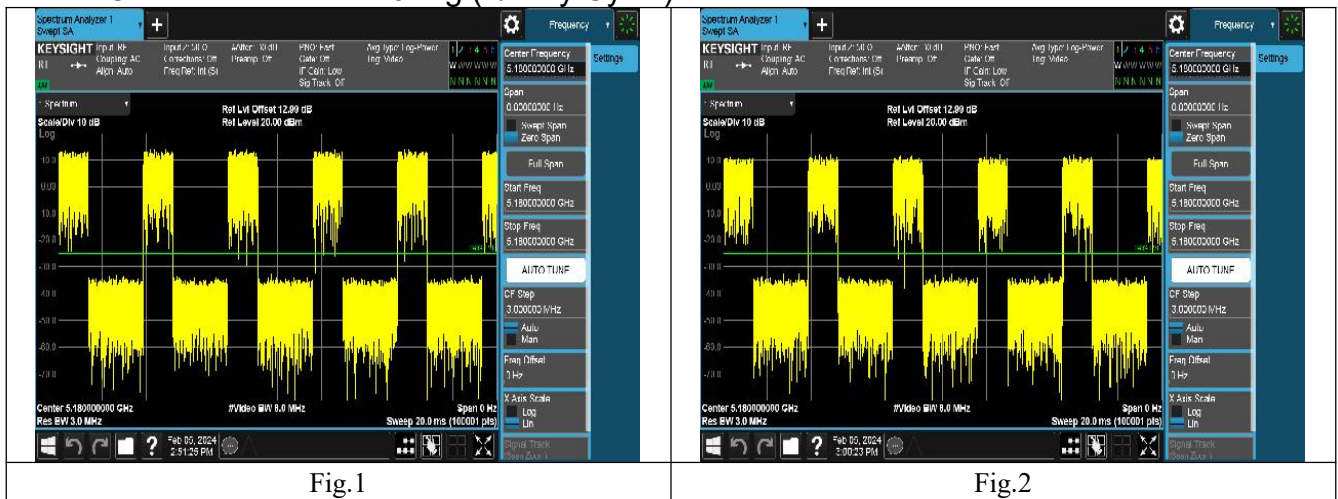

APPENDIX A – TEST DATA OF CONDUCTED EMISSION

RTL8852BE

Duty Cycle

Test Mode	Frequency (MHz)	Duty Cycle (%)	Correction Factor(dB)	Plot
802.11a	5180	98.70%	0	Fig.1
802.11a	5180	98.70%	0	Fig.2
802.11n HT20	5180	98.62%	0	Fig.3
802.11n HT20	5180	98.67%	0	Fig.4
802.11ac VHT20	5180	98.65%	0	Fig.5
802.11ac VHT20	5180	98.64%	0	Fig.6
802.11ax HE20	5180	98.50%	0	Fig.7
802.11ax HE20	5180	98.51%	0	Fig.8
802.11n HT40	5190	98.30%	0	Fig.9
802.11n HT40	5190	98.26%	0	Fig.10
802.11ac VHT40	5190	98.29%	0	Fig.11
802.11ac VHT40	5190	98.37%	0	Fig.12
802.11ax HE40	5190	98.28%	0	Fig.13
802.11ax HE40	5190	98.22%	0	Fig.14
802.11ac VHT80	5210	98.13%	0	Fig.15
802.11ac VHT80	5210	98.10%	0	Fig.16
802.11ax HE80	5210	98.01%	0	Fig.17
802.11ax HE80	5210	98.06%	0	Fig.18

Note: Correction Factor=10*log (1/Duty Cycle)

Fig.1

Fig.2