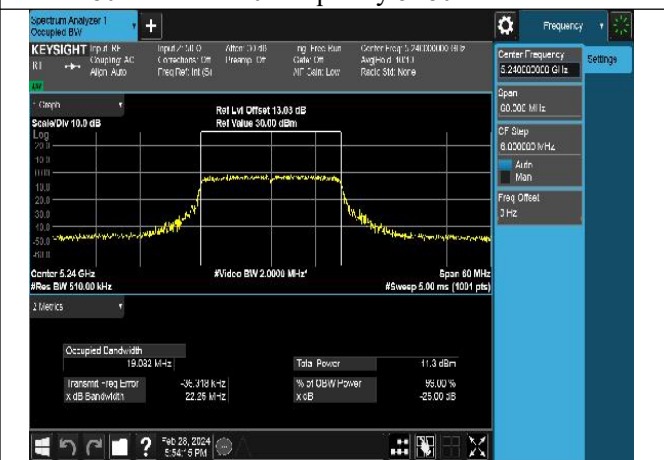

Mode:802.11ax HE20 Frequency:5220MHz Ant:Chain0

Mode:802.11ax HE20 Frequency:5240MHz Ant:Chain0

Mode:802.11ax HE20 Frequency:5180MHz Ant:Chain1

Mode:802.11ax HE20 Frequency:5220MHz Ant:Chain1

Mode:802.11ax HE20 Frequency:5240MHz Ant:Chain1