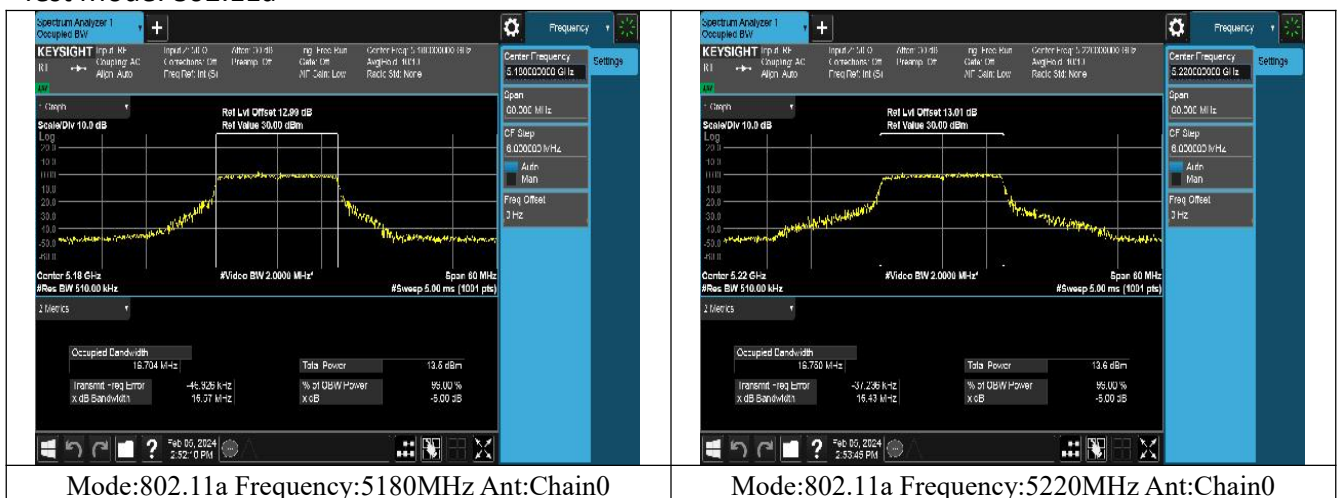

Occupied Bandwidth

Offset 0dB = Attenuator + Temporary antenna connector loss + Cable loss

Test Mode	Antenna	Occupied Bandwidth (MHz)		
		5180MHz	5220MHz	5240MHz
802.11a	Chain0	16.704	16.750	16.727
802.11a	Chain1	16.749	16.684	16.692
802.11n HT20	Chain0	16.748	16.708	16.730
802.11n HT20	Chain1	16.654	16.710	16.676
802.11ac VHT20	Chain0	16.758	16.716	16.658
802.11ac VHT20	Chain1	16.738	16.691	16.711
802.11ax HE20	Chain0	19.133	19.064	19.157
802.11ax HE20	Chain1	19.102	19.079	19.174

Test Mode	Antenna	Occupied Bandwidth (MHz)		
		5190MHz	---	5230MHz
802.11n HT40	Chain0	36.690	---	36.683
802.11n HT40	Chain1	36.777	---	36.665
802.11ac VHT40	Chain0	36.750	---	36.669
802.11ac VHT40	Chain1	36.746	---	36.713
802.11ax HE40	Chain0	38.429	---	38.121
802.11ax HE40	Chain1	38.167	---	38.246

Test Mode	Antenna	Occupied Bandwidth (MHz)		
		5210MHz	---	---
802.11ac VHT80	Chain0	73.938	---	---
802.11ac VHT80	Chain1	73.906	---	---
802.11ax HE80	Chain0	78.514	---	---
802.11ax HE80	Chain1	78.051	---	---

Test Mode: 802.11a