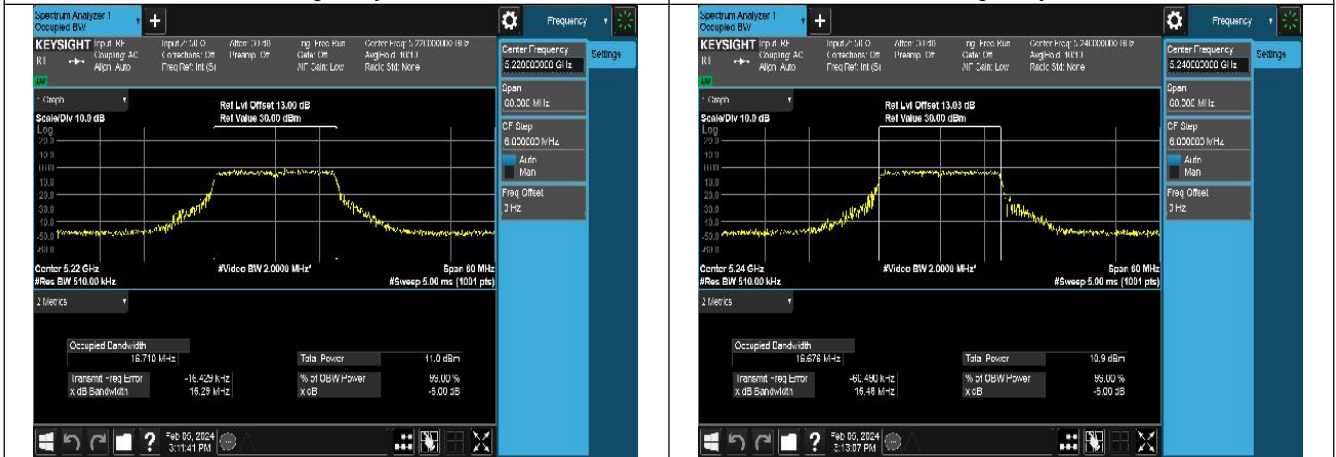

Test Mode	Antenna	Occupied Bandwidth (MHz)		
		5210MHz	---	---
802.11ac VHT80	Chain0	73.938	---	---
802.11ac VHT80	Chain1	73.906	---	---
802.11ax HE80	Chain0	78.514	---	---
802.11ax HE80	Chain1	78.051	---	---

Test Mode: 802.11a

Test Mode: 802.11n HT20

Mode:802.11n HT20 Frequency:5180MHz Ant:Chain0

Mode:802.11n HT20 Frequency:5220MHz Ant:Chain0

Mode:802.11n HT20 Frequency:5240MHz Ant:Chain0

Mode:802.11n HT20 Frequency:5180MHz Ant:Chain1

Mode:802.11n HT20 Frequency:5220MHz Ant:Chain1

Mode:802.11n HT20 Frequency:5240MHz Ant:Chain1

Test Mode: 802.11ac VHT20

Mode:802.11ac VHT20 Frequency:5180MHz
Ant:Chain0

Mode:802.11ac VHT20 Frequency:5220MHz
Ant:Chain0