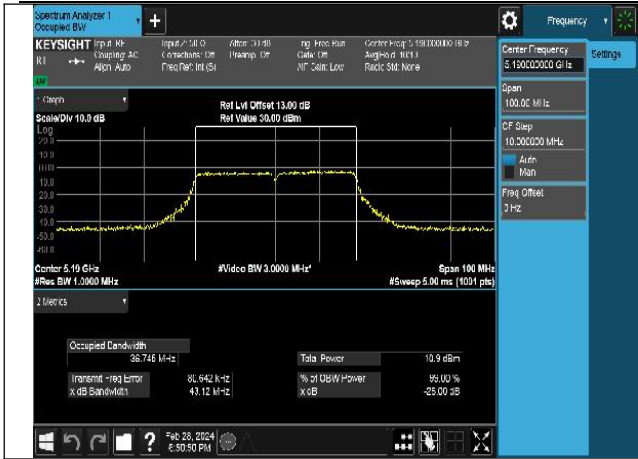

Mode:802.11n HT40 Frequency:5190MHz Ant:Chain1