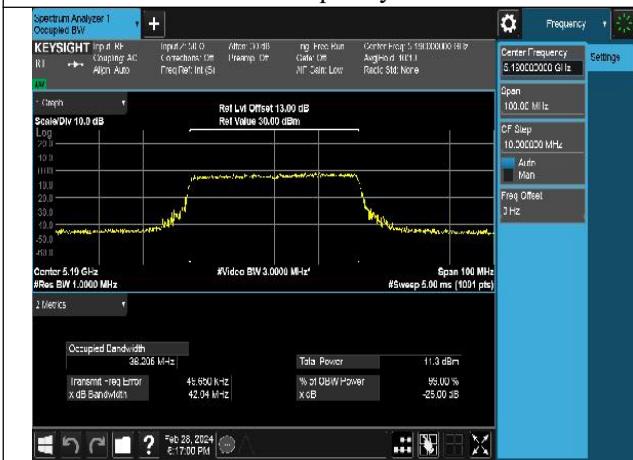

Mode:802.11ax HE40 Frequency:5190MHz Ant:Chain1