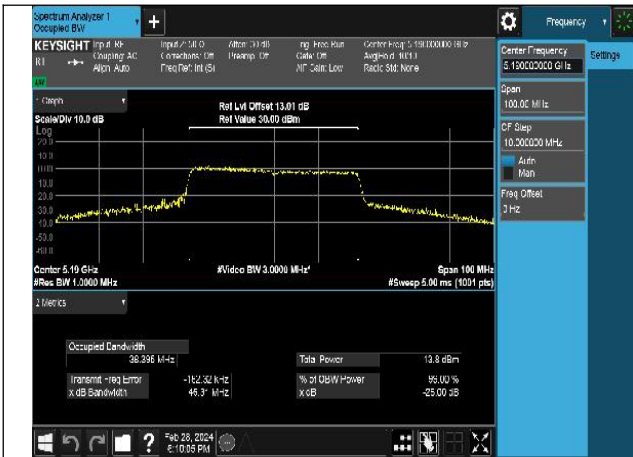

Test Mode: 802.11ax HE40

Mode:802.11ax HE40 Frequency:5190MHz Ant:Chain0