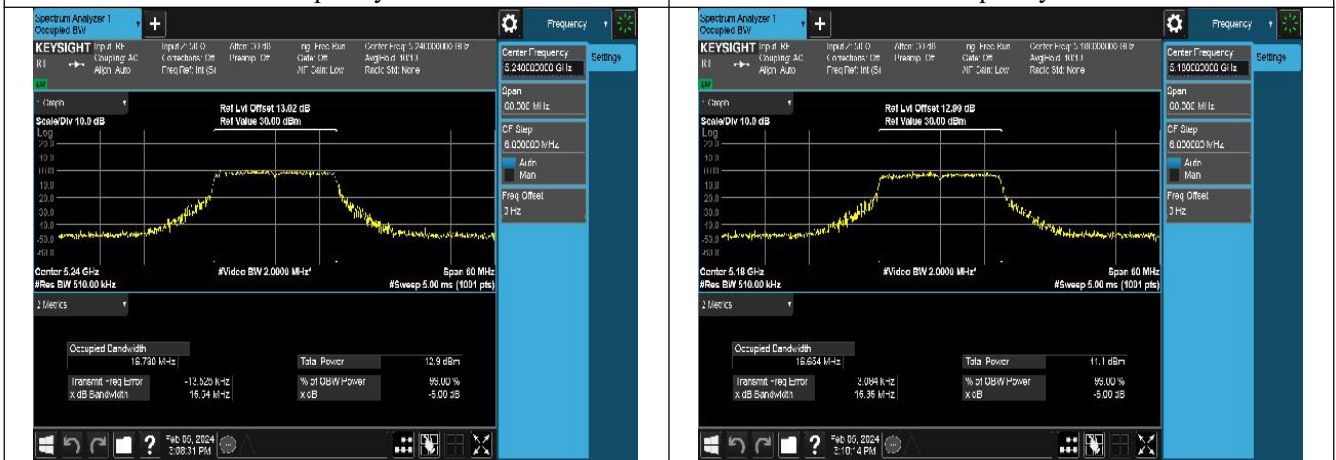

Test Mode	Antenna	Occupied Bandwidth (MHz)		
		5210MHz	---	---
802.11ac VHT80	Chain0	73.938	---	---
802.11ac VHT80	Chain1	73.906	---	---
802.11ax HE80	Chain0	78.514	---	---
802.11ax HE80	Chain1	78.051	---	---

Test Mode: 802.11a

Test Mode: 802.11n HT20

Mode:802.11n HT20 Frequency:5180MHz Ant:Chain0

Mode:802.11n HT20 Frequency:5220MHz Ant:Chain0

Mode:802.11n HT20 Frequency:5240MHz Ant:Chain0

Mode:802.11n HT20 Frequency:5180MHz Ant:Chain1

Mode:802.11n HT20 Frequency:5220MHz Ant:Chain1

Mode:802.11n HT20 Frequency:5240MHz Ant:Chain1

Test Mode: 802.11ac VHT20

Mode:802.11ac VHT20 Frequency:5180MHz
Ant:Chain0

Mode:802.11ac VHT20 Frequency:5220MHz
Ant:Chain0