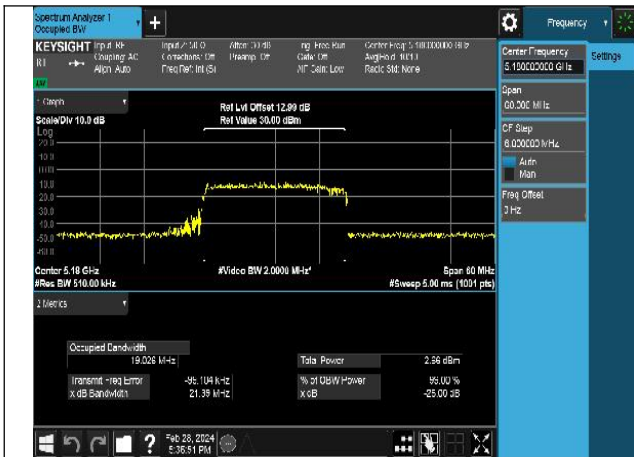

Mode:802.11ac VHT20 Frequency:5180MHz
Ant:Chain1

Mode:802.11ac VHT20 Frequency:5220MHz
Ant:Chain1

Mode:802.11ac VHT20 Frequency:5240MHz
Ant:Chain1

Test Mode: 802.11ax HE20

Mode:802.11ax HE20 Frequency:5180MHz Ant:Chain0