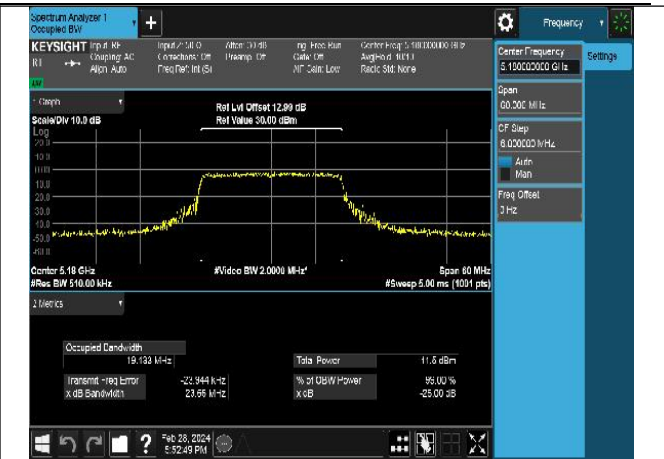

Mode:802.11ax HE20 Frequency:5180MHz Ant:Chain1