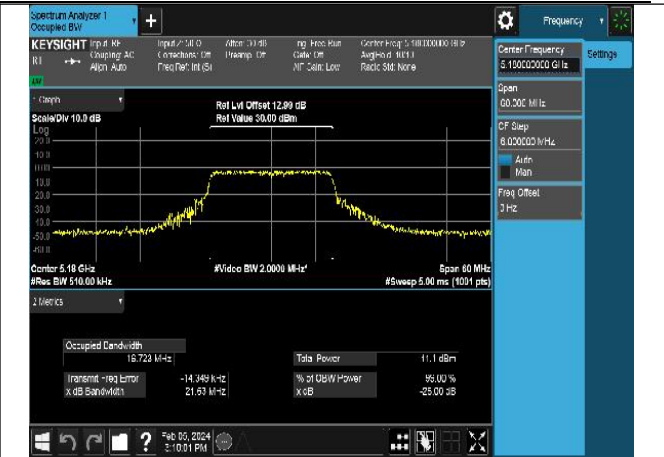

Mode:802.11n HT20 Frequency:5180MHz Ant:Chain1