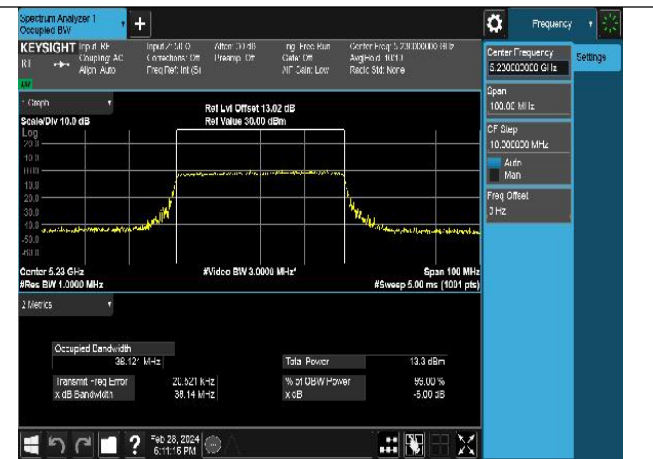

Mode:802.11ax HE40 Frequency:5230MHz Ant:Chain0