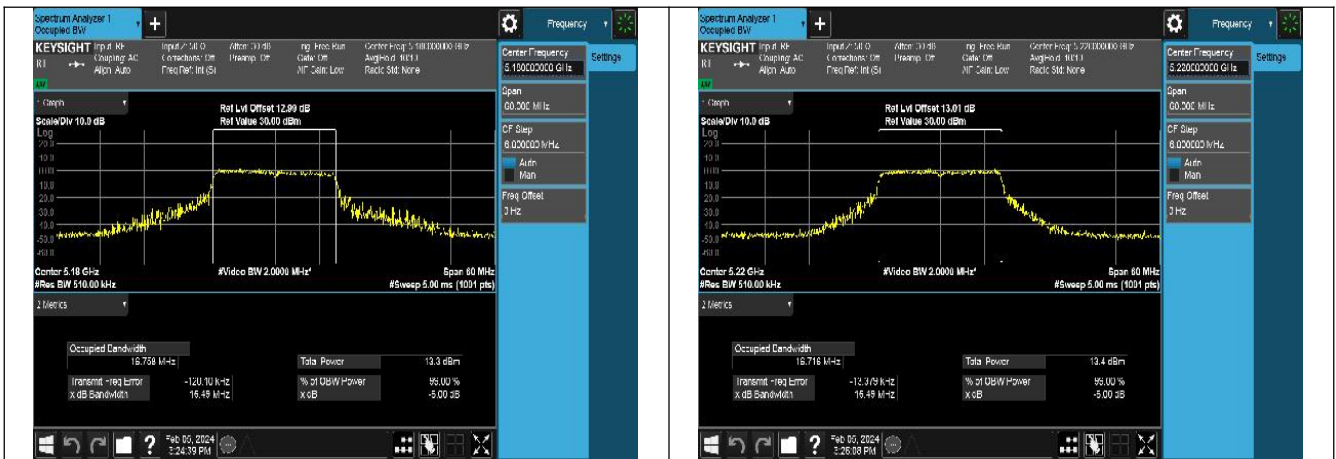

Test Mode	Antenna	Occupied Bandwidth (MHz)		
		5210MHz	---	---
802.11ac VHT80	Chain0	73.938	---	---
802.11ac VHT80	Chain1	73.906	---	---
802.11ax HE80	Chain0	78.514	---	---
802.11ax HE80	Chain1	78.051	---	---

Test Mode: 802.11a

Test Mode: 802.11n HT20

Mode:802.11n HT20 Frequency:5180MHz Ant:Chain0

Mode:802.11n HT20 Frequency:5220MHz Ant:Chain0

Mode:802.11n HT20 Frequency:5240MHz Ant:Chain0

Mode:802.11n HT20 Frequency:5180MHz Ant:Chain1

Mode:802.11n HT20 Frequency:5220MHz Ant:Chain1

Mode:802.11n HT20 Frequency:5240MHz Ant:Chain1

Test Mode: 802.11ac VHT20

Mode:802.11ac VHT20 Frequency:5180MHz
Ant:Chain0

Mode:802.11ac VHT20 Frequency:5220MHz
Ant:Chain0