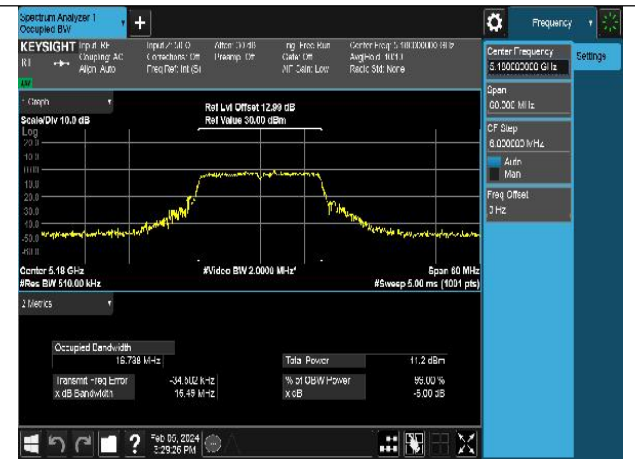

Mode:802.11ac VHT20 Frequency:5180MHz
Ant:Chain1