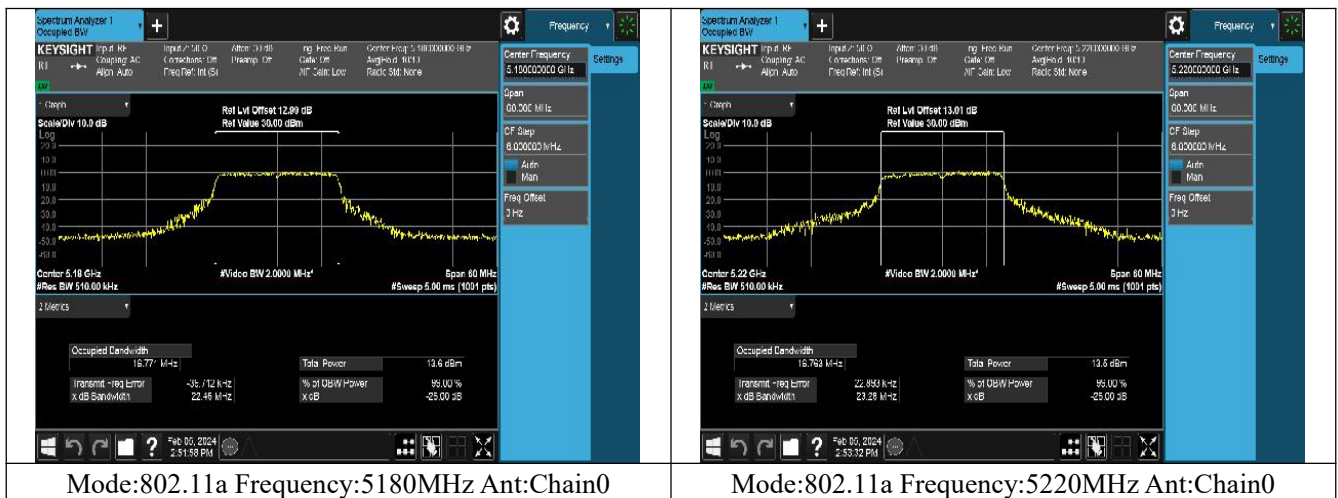

Emission Bandwidth

Offset 0dB = Attenuator + Temporary antenna connector loss + Cable loss

Test Mode	Antenna	26dB Bandwidth (MHz)		
		5180MHz	5220MHz	5240MHz
802.11a	Chain0	22.46	23.28	21.46
802.11a	Chain1	22.25	22.11	21.65
802.11n HT20	Chain0	23.37	21.02	21.08
802.11n HT20	Chain1	21.63	20.77	21.96
802.11ac VHT20	Chain0	22.90	21.31	21.25
802.11ac VHT20	Chain1	22.17	21.60	21.92
802.11ax HE20	Chain0	21.39	23.03	22.13
802.11ax HE20	Chain1	23.66	22.78	22.26

Test Mode	Antenna	26dB Bandwidth (MHz)		
		5190MHz	---	5230MHz
802.11n HT40	Chain0	42.74	---	43.16
802.11n HT40	Chain1	43.12	---	43.79
802.11ac VHT40	Chain0	43.28	---	42.68
802.11ac VHT40	Chain1	43.38	---	42.67
802.11ax HE40	Chain0	46.31	---	43.74
802.11ax HE40	Chain1	42.04	---	43.03

Test Mode	Antenna	26dB Bandwidth (MHz)		
		5210MHz	---	---
802.11ac VHT80	Chain0	80.81	---	---
802.11ac VHT80	Chain1	81.98	---	---
802.11ax HE80	Chain0	82.95	---	---
802.11ax HE80	Chain1	82.64	---	---

Test Mode: 802.11a