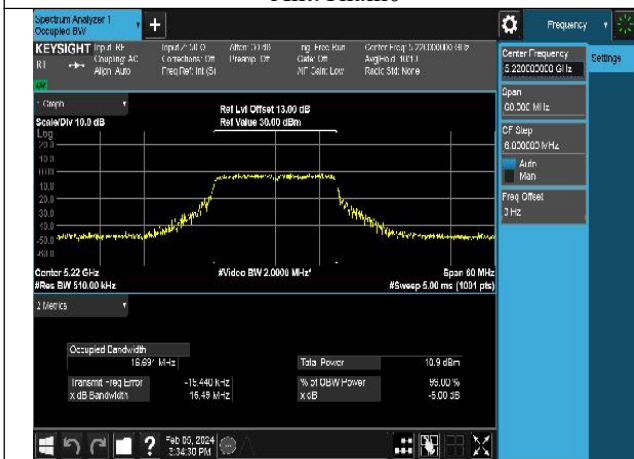

Mode:802.11n HT20 Frequency:5220MHz Ant:Chain1

Mode:802.11n HT20 Frequency:5240MHz Ant:Chain1

Test Mode: 802.11ac VHT20

Mode:802.11ac VHT20 Frequency:5180MHz
Ant:Chain0

Mode:802.11ac VHT20 Frequency:5220MHz
Ant:Chain0

Mode:802.11ac VHT20 Frequency:5240MHz
Ant:Chain0

Mode:802.11ac VHT20 Frequency:5180MHz
Ant:Chain1

Mode:802.11ac VHT20 Frequency:5220MHz
Ant:Chain1

Mode:802.11ac VHT20 Frequency:5240MHz
Ant:Chain1

Test Mode: 802.11ax HE20