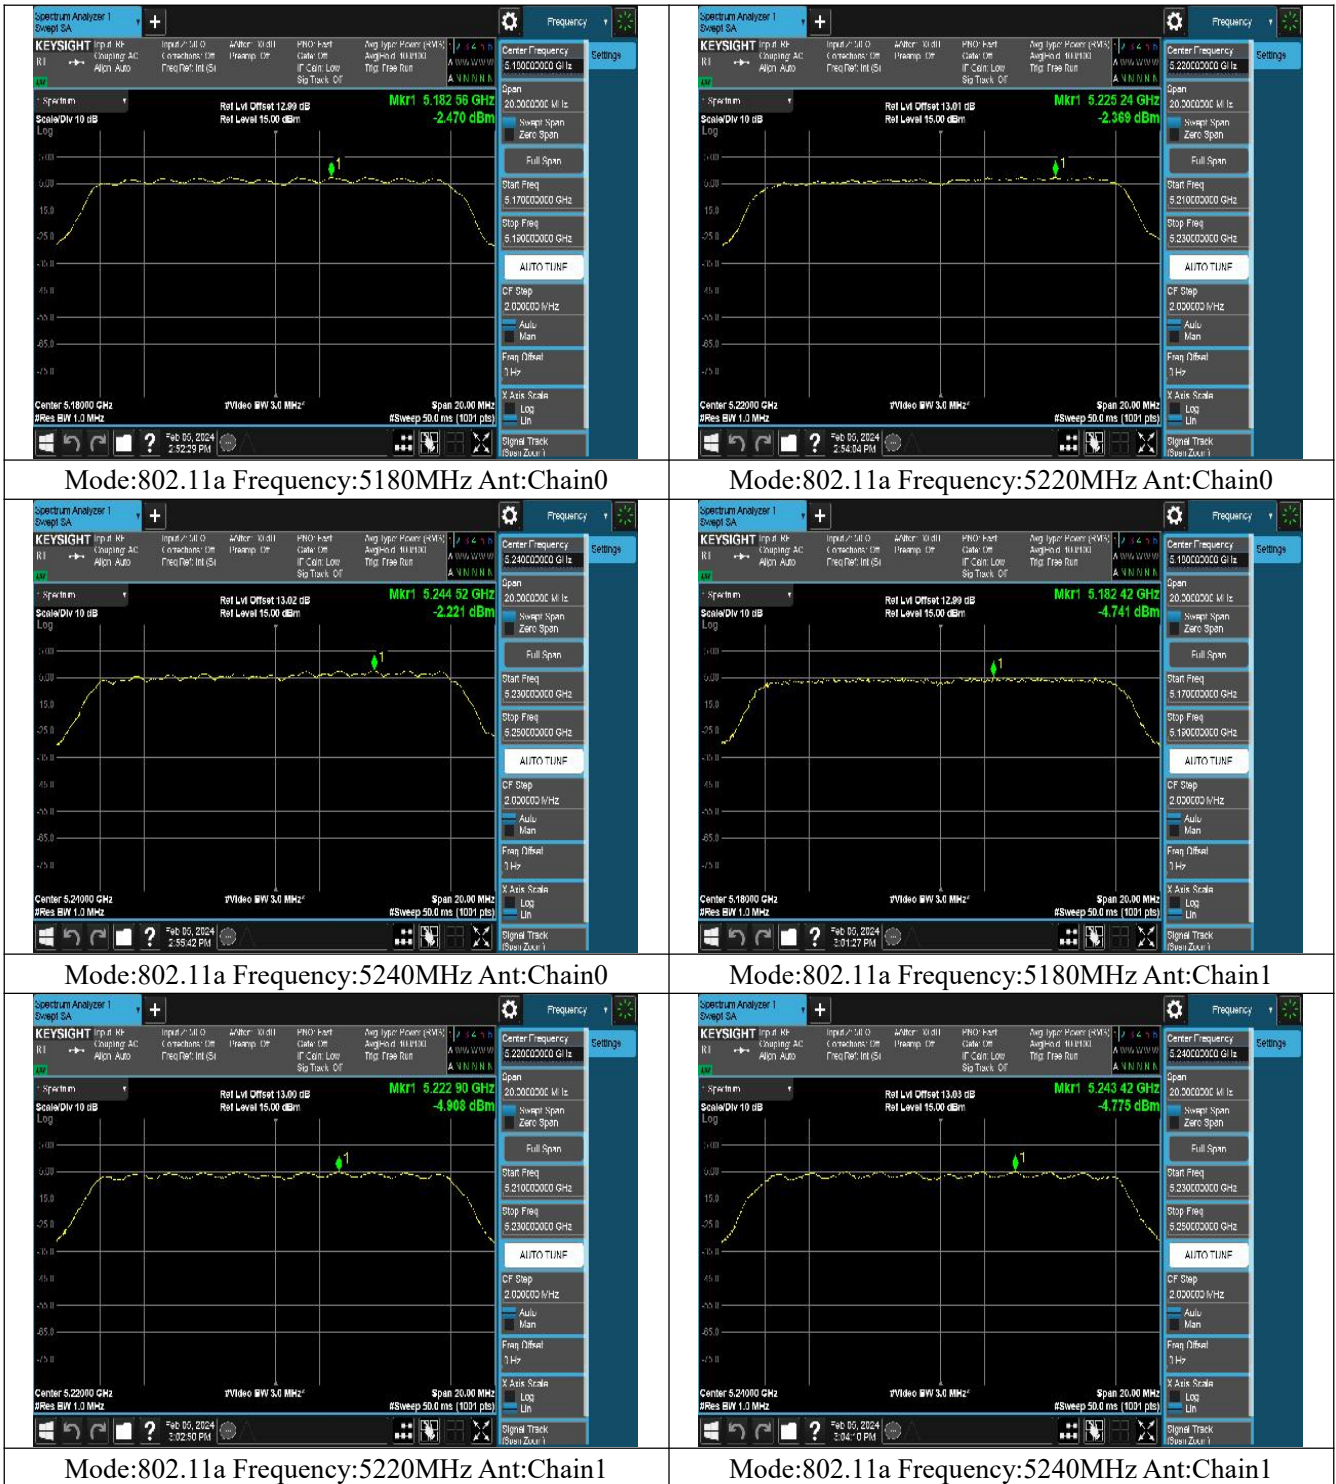

Test Mode: 802.11a