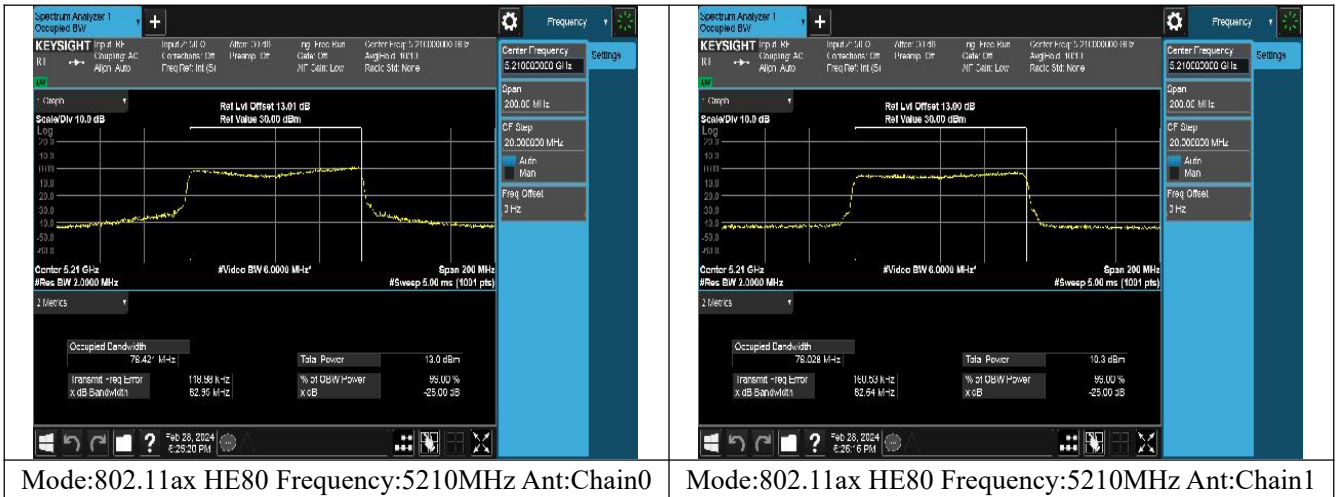

Test Mode: 802.11ax HE40

Mode:802.11ax HE40 Frequency:5190MHz Ant:Chain0

Mode:802.11ax HE40 Frequency:5230MHz Ant:Chain0

Mode:802.11ax HE40 Frequency:5190MHz Ant:Chain1

Mode:802.11ax HE40 Frequency:5230MHz Ant:Chain1

Test Mode: 802.11ac VHT80

Mode:802.11ac VHT80 Frequency:5210MHz
Ant:Chain0

Mode:802.11ac VHT80 Frequency:5210MHz
Ant:Chain1

Test Mode: 802.11ax HE80

Mode:802.11ax HE80 Frequency:5210MHz Ant:Chain0

Mode:802.11ax HE80 Frequency:5210MHz Ant:Chain1