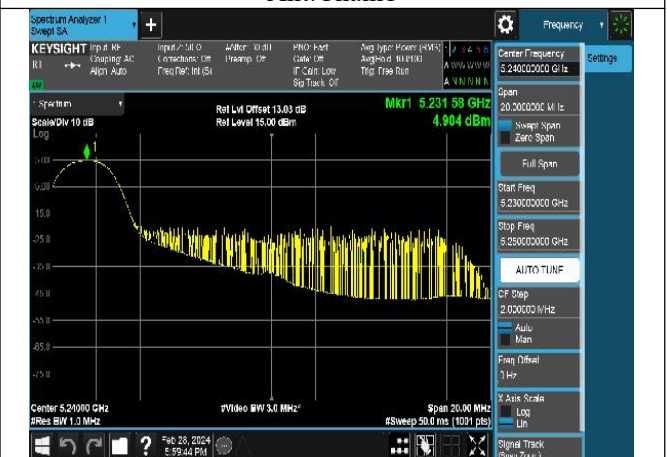

Mode:802.11ac VHT20 Frequency:5240MHz
Ant:Chain0

Mode:802.11ac VHT20 Frequency:5180MHz
Ant:Chain1

Mode:802.11ac VHT20 Frequency:5220MHz
Ant:Chain1

Mode:802.11ac VHT20 Frequency:5240MHz
Ant:Chain1

Test Mode: 802.11ax HE20

Mode:802.11ax HE20 Tone:26T Frequency:5180MHz
Ant:Chain0

Mode:802.11ax HE20 Tone:26T Frequency:5220MHz
Ant:Chain0

Mode:802.11ax HE20 Tone:26T Frequency:5240MHz
Ant:Chain0

Mode:802.11ax HE20 Tone:26T Frequency:5180MHz
Ant:Chain1

Mode:802.11ax HE20 Tone:26T Frequency:5220MHz
Ant:Chain1

Mode:802.11ax HE20 Tone:26T Frequency:5240MHz
Ant:Chain1