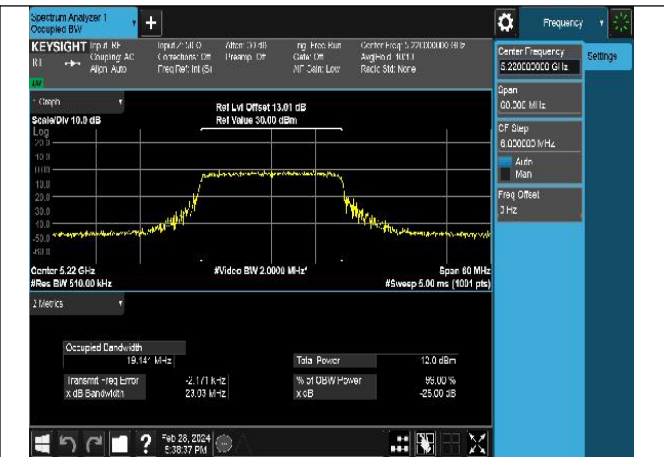

Mode:802.11ac VHT20 Frequency:5180MHz
Ant:Chain1

Mode:802.11ac VHT20 Frequency:5220MHz
Ant:Chain1

Mode:802.11ac VHT20 Frequency:5240MHz
Ant:Chain1

Test Mode: 802.11ax HE20

Mode:802.11ax HE20 Frequency:5180MHz Ant:Chain0