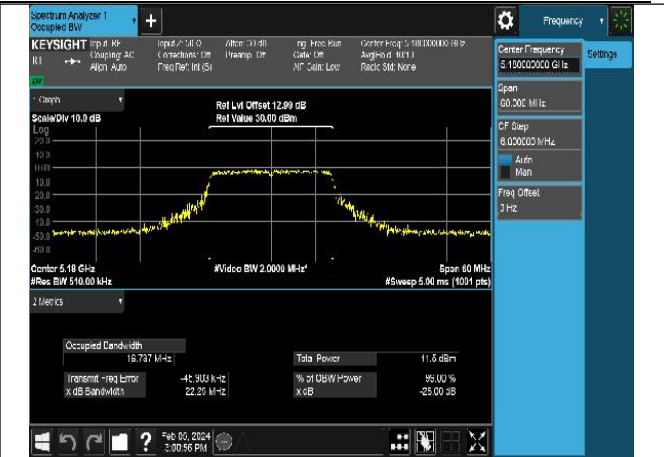

Mode:802.11a Frequency:5180MHz Ant:Chain1