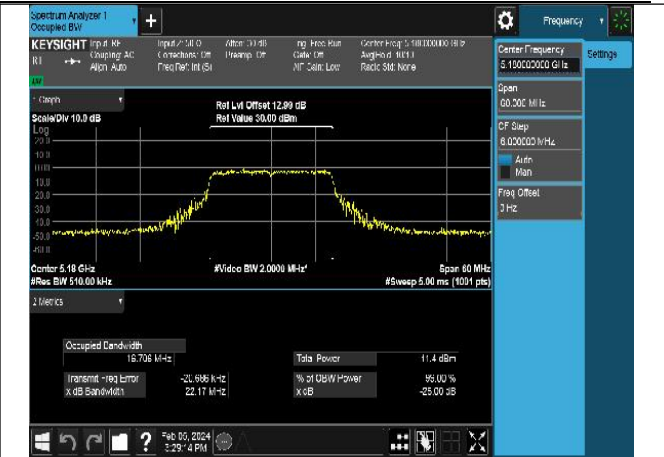

Mode:802.11n HT20 Frequency:5240MHz Ant:Chain1

Test Mode: 802.11ac VHT20

Mode:802.11ac VHT20 Frequency:5180MHz
Ant:Chain0

Mode:802.11ac VHT20 Frequency:5220MHz
Ant:Chain0

Mode:802.11ac VHT20 Frequency:5240MHz
Ant:Chain0