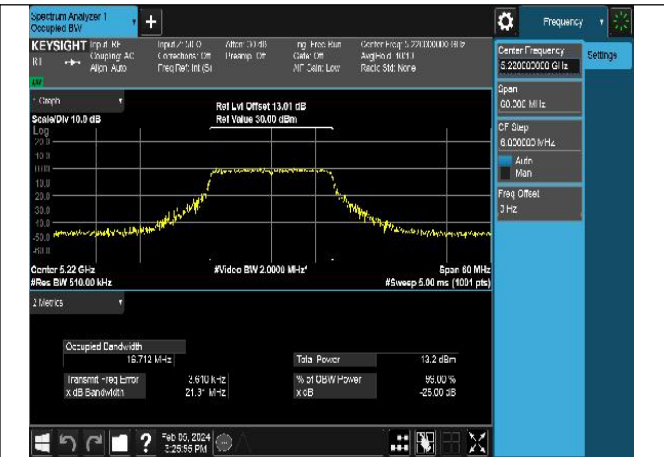

Test Mode: 802.11ac VHT20

Mode:802.11ac VHT20 Frequency:5220MHz
Ant:Chain0