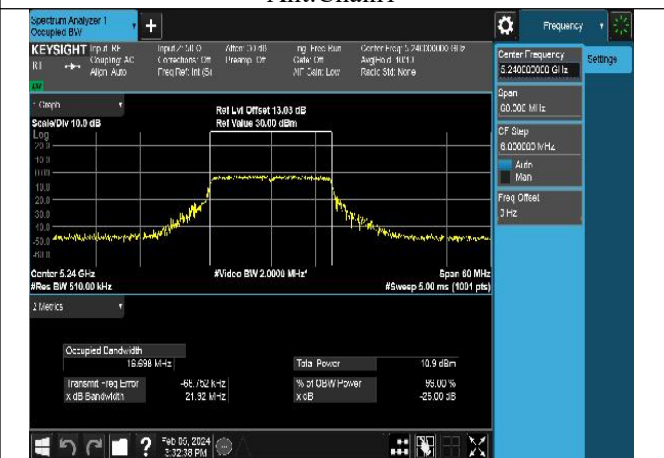

Mode:802.11n HT20 Frequency:5240MHz Ant:Chain1

Test Mode: 802.11ac VHT20

Mode:802.11ac VHT20 Frequency:5180MHz
Ant:Chain0

Mode:802.11ac VHT20 Frequency:5220MHz
Ant:Chain0

Mode:802.11ac VHT20 Frequency:5240MHz
Ant:Chain0

Mode:802.11ac VHT20 Frequency:5180MHz
Ant:Chain1

Mode:802.11ac VHT20 Frequency:5220MHz
Ant:Chain1

Mode:802.11ac VHT20 Frequency:5240MHz
Ant:Chain1

Test Mode: 802.11ax HE20

Mode:802.11ax HE20 Frequency:5180MHz Ant:Chain0