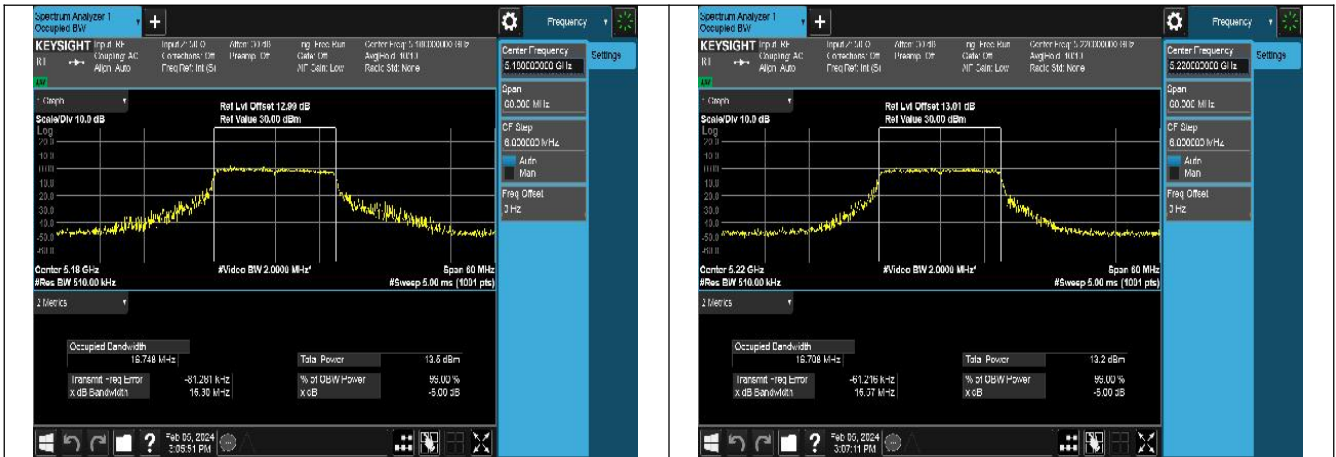

Test Mode: 802.11n HT20

Mode:802.11n HT20 Frequency:5180MHz Ant:Chain0

Mode:802.11n HT20 Frequency:5220MHz Ant:Chain0