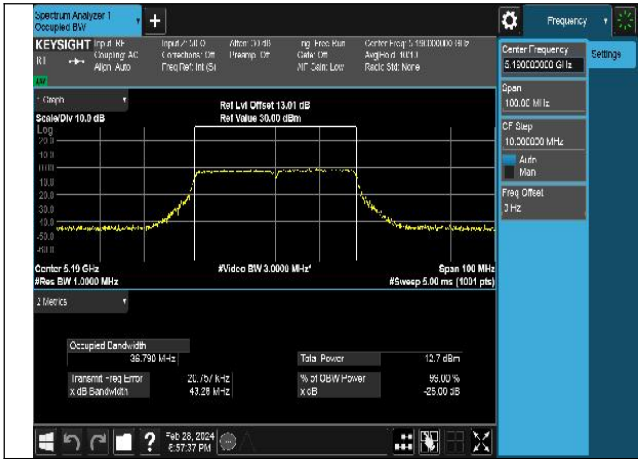

Test Mode: 802.11ac VHT40

Mode:802.11ac VHT40 Frequency:5190MHz
Ant:Chain0