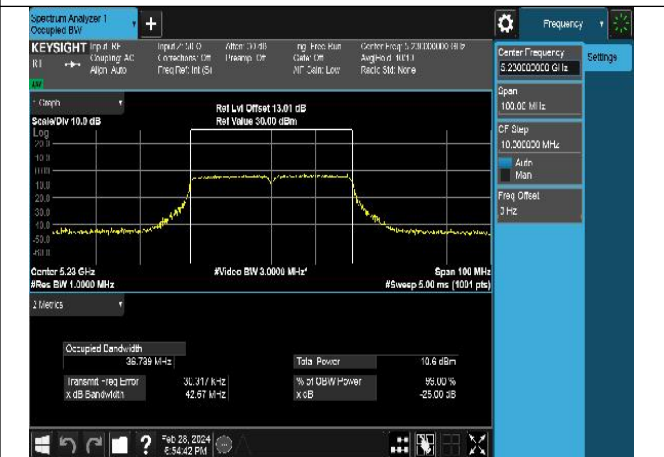

Mode:802.11ac VHT40 Frequency:5230MHz
Ant:Chain1