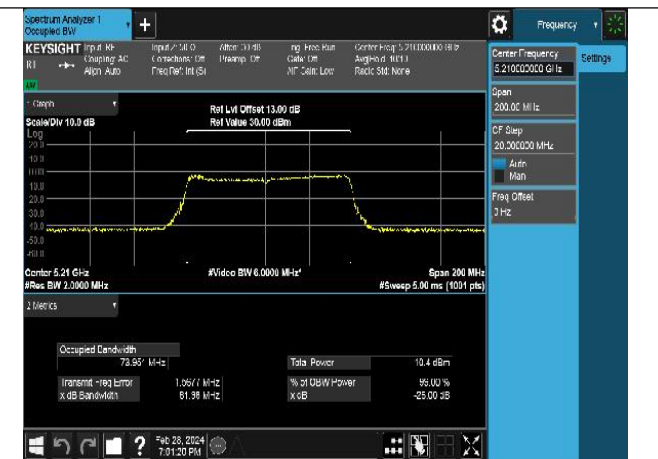

Test Mode: 802.11ax HE40

Mode:802.11ax HE40 Frequency:5190MHz Ant:Chain0

Mode:802.11ax HE40 Frequency:5230MHz Ant:Chain0

Mode:802.11ax HE40 Frequency:5190MHz Ant:Chain1

Mode:802.11ax HE40 Frequency:5230MHz Ant:Chain1

Test Mode: 802.11ac VHT80

Mode:802.11ac VHT80 Frequency:5210MHz
Ant:Chain0

Mode:802.11ac VHT80 Frequency:5210MHz
Ant:Chain1

Test Mode: 802.11ax HE80

Mode:802.11ax HE80 Frequency:5210MHz Ant:Chain0

Mode:802.11ax HE80 Frequency:5210MHz Ant:Chain1