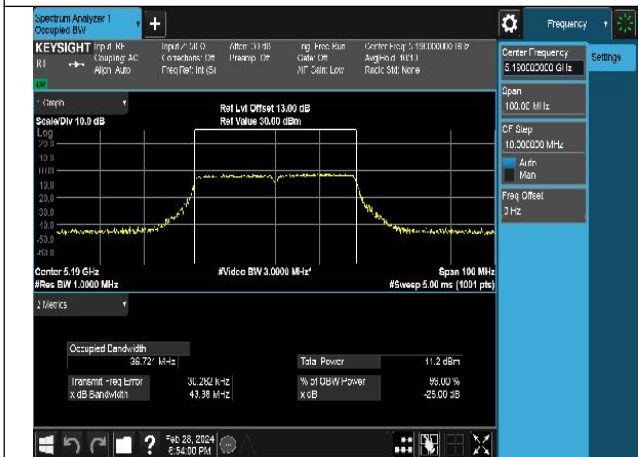

Mode:802.11ac VHT40 Frequency:5190MHz
Ant:Chain1