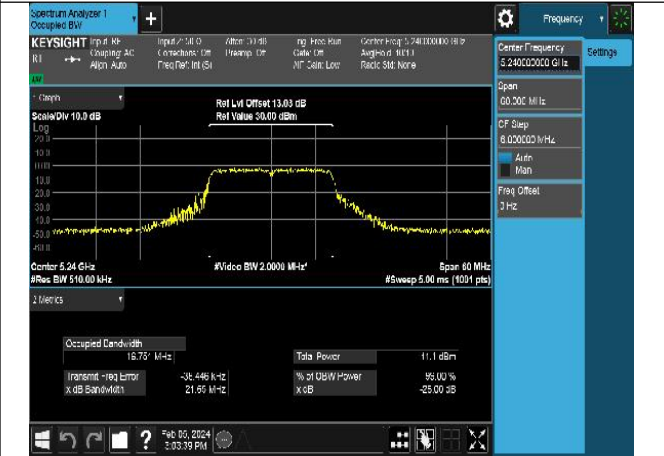

Test Mode	Antenna	26dB Bandwidth (MHz)		
		5210MHz	---	---
802.11ac VHT80	Chain0	80.81	---	---
802.11ac VHT80	Chain1	81.98	---	---
802.11ax HE80	Chain0	82.95	---	---
802.11ax HE80	Chain1	82.64	---	---

Test Mode: 802.11a

Mode:802.11a Frequency:5240MHz Ant:Chain0

Mode:802.11a Frequency:5180MHz Ant:Chain1

Mode:802.11a Frequency:5220MHz Ant:Chain1

Mode:802.11a Frequency:5240MHz Ant:Chain1

Test Mode: 802.11n HT20