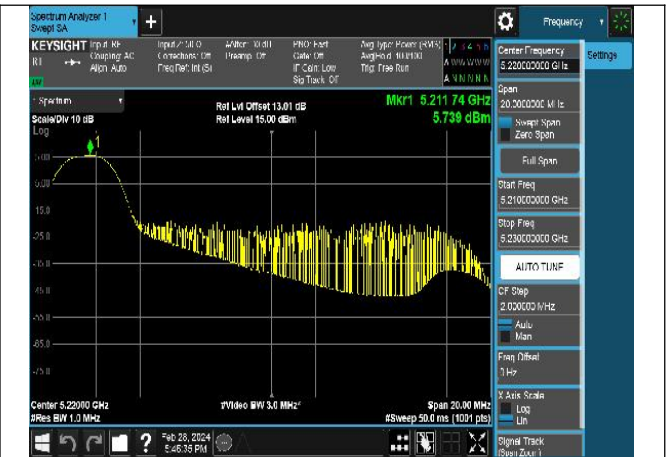

Mode:802.11n HT20 Frequency:5220MHz Ant:Chain1

Mode:802.11n HT20 Frequency:5240MHz Ant:Chain1

Test Mode: 802.11ac VHT20

Mode:802.11ac VHT20 Frequency:5180MHz
Ant:Chain0

Mode:802.11ac VHT20 Frequency:5220MHz
Ant:Chain0

Mode:802.11ac VHT20 Frequency:5240MHz
Ant:Chain0

Mode:802.11ac VHT20 Frequency:5180MHz
Ant:Chain1

Mode:802.11ac VHT20 Frequency:5220MHz
Ant:Chain1

Mode:802.11ac VHT20 Frequency:5240MHz
Ant:Chain1

Test Mode: 802.11ax HE20

Mode:802.11ax HE20 Tone:26T Frequency:5180MHz
Ant:Chain0

Mode:802.11ax HE20 Tone:26T Frequency:5220MHz
Ant:Chain0

Mode:802.11ax HE20 Tone:26T Frequency:5240MHz
Ant:Chain0

Mode:802.11ax HE20 Tone:26T Frequency:5180MHz
Ant:Chain1