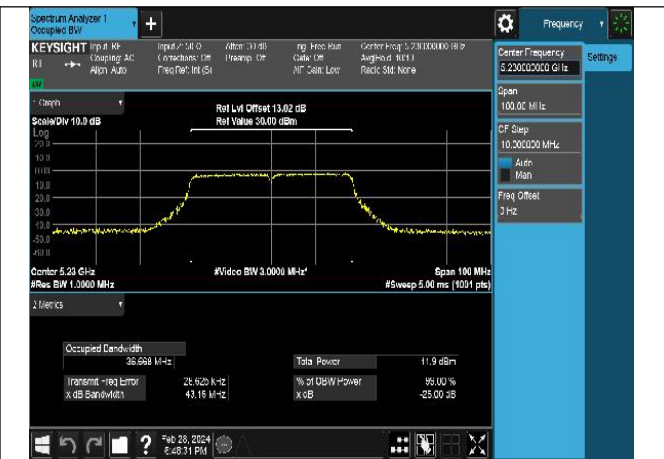

Mode:802.11n HT40 Frequency:5230MHz Ant:Chain0