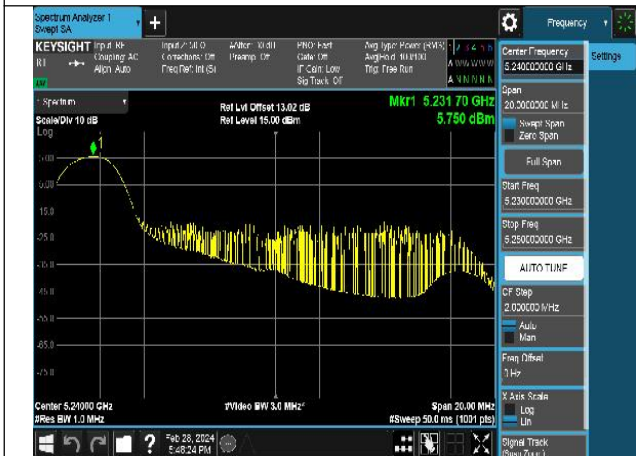

Mode:802.11n HT20 Frequency:5220MHz Ant:Chain1

Mode:802.11n HT20 Frequency:5240MHz Ant:Chain1

Test Mode: 802.11ac VHT20

Mode:802.11ac VHT20 Frequency:5180MHz
Ant:Chain0

Mode:802.11ac VHT20 Frequency:5220MHz
Ant:Chain0

Mode:802.11ac VHT20 Frequency:5240MHz
Ant:Chain0

Mode:802.11ac VHT20 Frequency:5180MHz
Ant:Chain1

Mode:802.11ac VHT20 Frequency:5220MHz
Ant:Chain1

Mode:802.11ac VHT20 Frequency:5240MHz
Ant:Chain1

Test Mode: 802.11ax HE20

Mode:802.11ax HE20 Tone:26T Frequency:5180MHz
Ant:Chain0

Mode:802.11ax HE20 Tone:26T Frequency:5220MHz
Ant:Chain0

Mode:802.11ax HE20 Tone:26T Frequency:5240MHz
Ant:Chain0

Mode:802.11ax HE20 Tone:26T Frequency:5180MHz
Ant:Chain1