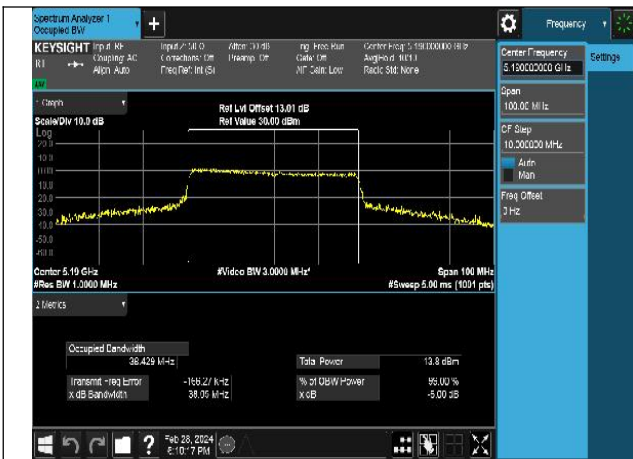

Test Mode: 802.11ax HE40

Mode:802.11ax HE40 Frequency:5190MHz Ant:Chain0