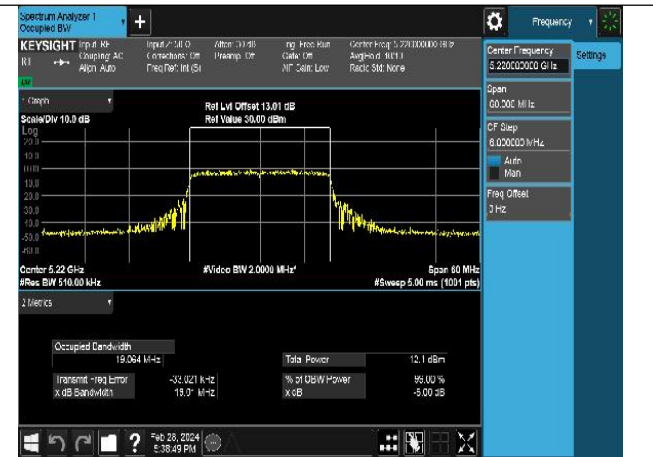

Mode:802.11ac VHT20 Frequency:5240MHz
Ant:Chain0

Mode:802.11ac VHT20 Frequency:5180MHz
Ant:Chain1

Mode:802.11ac VHT20 Frequency:5220MHz
Ant:Chain1

Mode:802.11ac VHT20 Frequency:5240MHz
Ant:Chain1

Test Mode: 802.11ax HE20