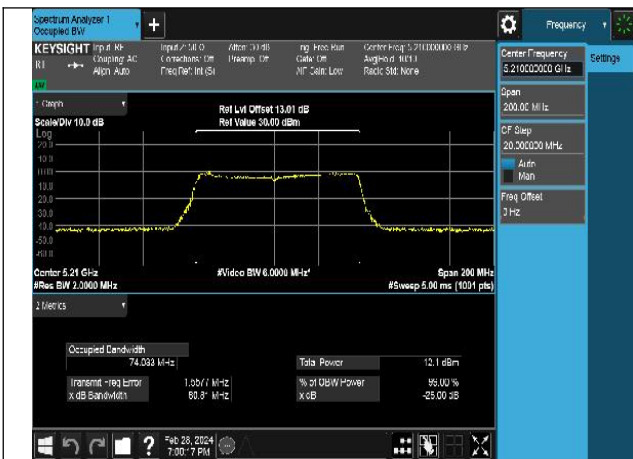

Test Mode: 802.11ac VHT80

Mode:802.11ac VHT80 Frequency:5210MHz
Ant:Chain0