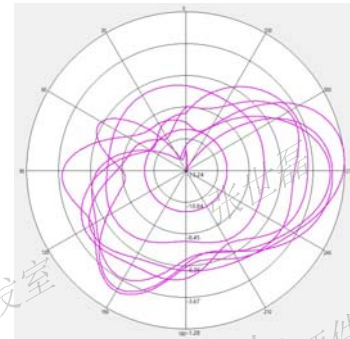

# ANT Directivity Pattern

L Band

M Band

H Band

Wifi2 2.4G

Wifi2 5G

Qingdao Intelligent & Precise Electronics Co., Ltd.

# ANT Directivity Pattern

L Band

M Band

H Band

Wifi3 2.4G

Wifi3 5G

Qingdao Intelligent & Precise Electronics Co., Ltd.