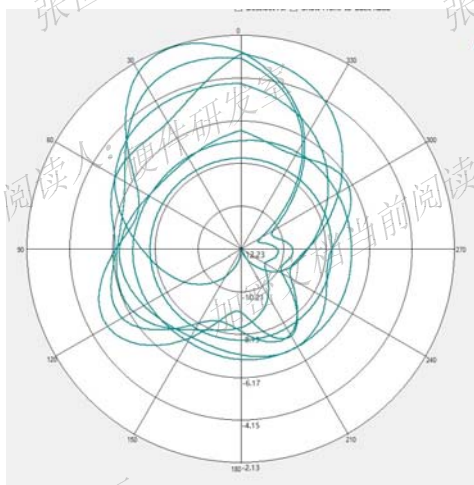

# ANT Directivity Pattern

L Band

M Band

H Band

Wifi2 2.4G

Wifi2 5G

Qingdao Intelligent & Precise Electronics Co., Ltd.

# ANT Directivity Pattern

L Band

M Band

H Band

Wifi3 2.4G

Wifi3 5G

Qingdao Intelligent & Precise Electronics Co., Ltd.

# ANT Directivity Pattern

BT L Band

M Band

H Band

Qingdao Intelligent & Precise Electronics Co., Ltd.