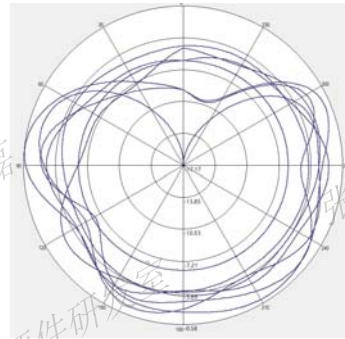

# ANT Directivity Pattern

L Band

M Band

H Band

Wifi1 2.4G

Wifi1 5G

Qingdao Intelligent & Precise Electronics Co., Ltd.

# ANT Directivity Pattern

L Band

M Band

H Band

Wifi2 2.4G

Wifi2 5G

Qingdao Intelligent & Precise Electronics Co., Ltd.