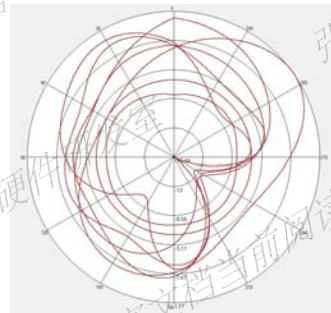

# ANT Directivity Pattern

L Band

M Band

H Band

Wifi0 2.4G

Wifi0 5G

Qingdao Intelligent & Precise Electronics Co., Ltd.

# ANT Directivity Pattern

L Band

M Band

H Band

Wifi1 2.4G

Wifi1 5G

Qingdao Intelligent & Precise Electronics Co., Ltd.