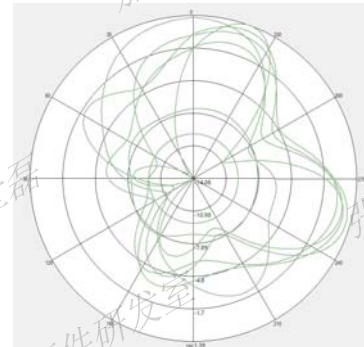

# ANT Directivity Pattern

L Band

M Band

H Band

Wifi1 2.4G

Wifi1 5G

Qingdao Intelligent & Precise Electronics Co., Ltd.