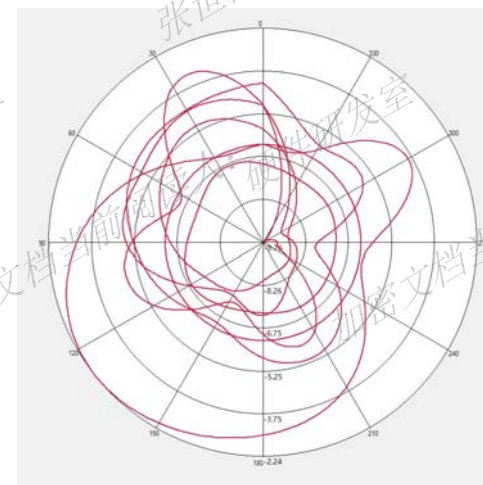

# ANT Directivity Pattern

L Band

M Band

H Band

Wifi3 2.4G

Wifi3 5G

Qingdao Intelligent & Precise Electronics Co., Ltd.

# ANT Directivity Pattern

BT L Band

M Band

H Band

Qingdao Intelligent & Precise Electronics Co., Ltd.