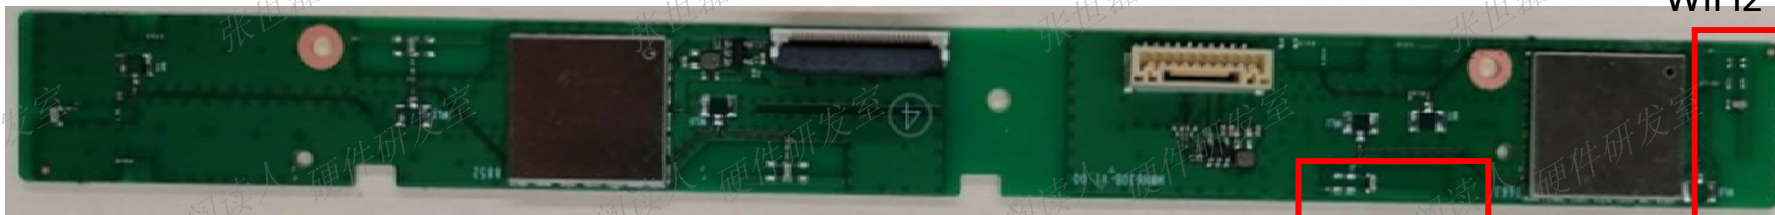

ANT Property

WiFi2	
Antenna Type	IFA Antenna
Input	50Ω
Frequency	2.4~2.5GHz/5.15~5.85GHz
Return Loss	2.4GHz~2.5GHz : S11≤-10dB 5.15GHz~5.85GHz :
Peak Gain	-0.6dBi@2.4~2.5GHz , -0.6dBi@5.15~5.85GHz
Efficiency	2.4~2.5GHz≥50%(Avg) , 5.15~5.85GHz≥50%(Avg)

WiFi3	
Antenna Type	IFA Antenna
Input	50Ω
Frequency	2.4~2.5GHz/5.15~5.85GHz
Return Loss	2.4GHz~2.5GHz : S11≤-10dB 5.15GHz~5.85GHz :
Peak Gain	1.73dBi@2.4~2.5GHz , 0.7dBi@5.15~5.85GHz
Efficiency	2.4~2.5GHz≥45%(Avg) , 5.15~5.85GHz≥45%(Avg)

Qingdao Intelligent & Precise Electronics Co., Ltd.

WiFi3

WiFi2

2