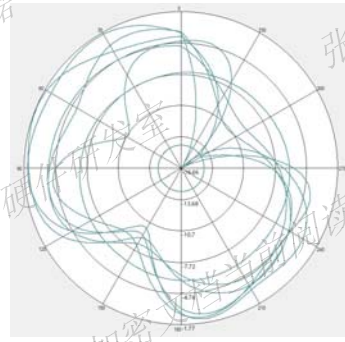

# ANT Directivity Pattern

L Band

M Band

H Band

Wifi1 2.4G

Wifi1 5G

Qingdao Intelligent & Precise Electronics Co., Ltd.

# ANT Directivity Pattern

L Band

M Band

H Band

Wifi2 2.4G

Wifi2 5G

Qingdao Intelligent & Precise Electronics Co., Ltd.

# ANT Directivity Pattern

L Band

M Band

H Band

Wifi3 2.4G

Wifi3 5G

Qingdao Intelligent & Precise Electronics Co., Ltd.