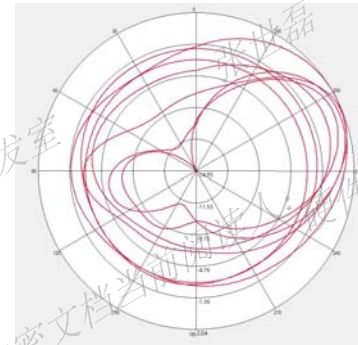

# ANT Directivity Pattern

L Band

M Band

H Band

Wifi0 2.4G

Wifi0 5G

Qingdao Intelligent & Precise Electronics Co., Ltd.

# ANT Directivity Pattern

L Band

M Band

H Band

Wifi1 2.4G

Wifi1 5G

Qingdao Intelligent & Precise Electronics Co., Ltd.

# ANT Directivity Pattern

L Band

M Band

H Band

Wifi2 2.4G

Wifi2 5G

Qingdao Intelligent & Precise Electronics Co., Ltd.