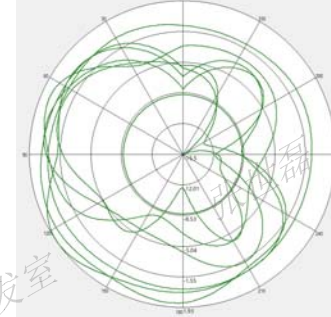

# ANT Directivity Pattern

L Band

M Band

H Band

Wifi0 2.4G

Wifi0 5G

Qingdao Intelligent & Precise Electronics Co., Ltd.

# ANT Directivity Pattern

L Band

M Band

H Band

Wifi1 2.4G

Wifi1 5G

Qingdao Intelligent & Precise Electronics Co., Ltd.