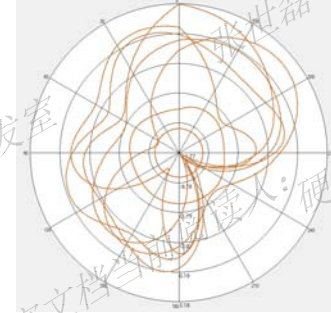

# ANT Directivity Pattern

L Band

M Band

H Band

Wifi0 2.4G

Wifi0 5G

Qingdao Intelligent & Precise Electronics Co., Ltd.