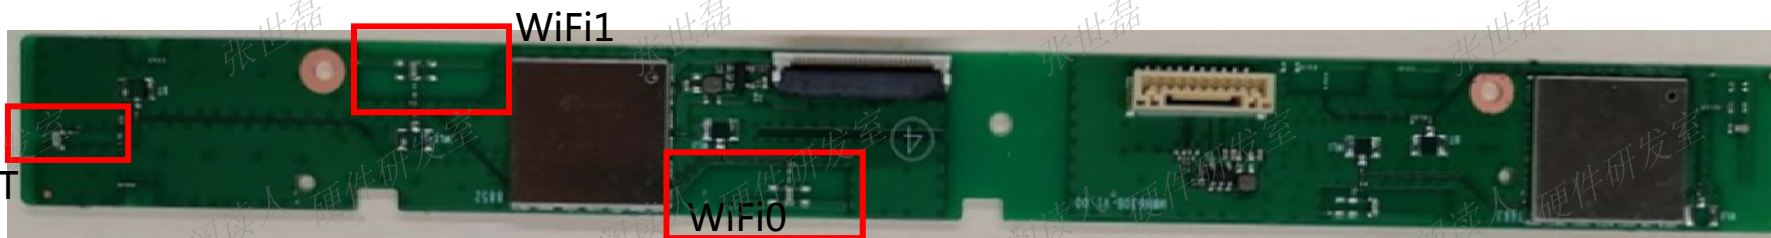

ANT Property

WiFi0	
Antenna Type	IFA Antenna
Input	50Ω
Frequency	2.4~2.5GHz/5.15~5.85GHz
Return Loss	2.4GHz~2.5GHz : S11≤-10dB 5.15GHz~5.85GHz :
Peak Gain	2.52dBi@2.4~2.5GHz , 1.62dBi@5.15~5.85GHz
Efficiency	2.4~2.5GHz≥50%(Avg) , 5.15~5.85GHz≥50%(Avg)

BT	
Antenna Type	Slot Antenna
Input	50Ω
Frequency	2.4~2.5GHz
Return Loss	S11≤-3dB
Peak Gain	-2.69dBi
Efficiency	≥25%(Avg)

WiFi1	
Antenna Type	IFA Antenna
Input	50Ω
Frequency	2.4~2.5GHz/5.15~5.85GHz
Return Loss	2.4GHz~2.5GHz : S11≤-10dB 5.15GHz~5.85GHz :
Peak Gain	2.17dBi@2.4~2.5GHz , 0.8dBi@5.15~5.85GHz
Efficiency	2.4~2.5GHz≥45%(Avg) , 5.15~5.85GHz≥45%(Avg)

Qingdao Intelligent & Precise Electronics Co., Ltd.