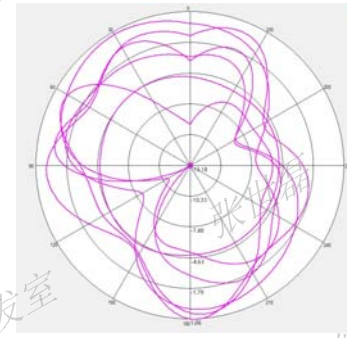

# ANT Directivity Pattern

L Band

M Band

H Band

Wifi2 2.4G

Wifi2 5G

Qingdao Intelligent & Precise Electronics Co., Ltd.

# ANT Directivity Pattern

L Band

M Band

H Band

Wifi3 2.4G

Wifi3 5G

Qingdao Intelligent & Precise Electronics Co., Ltd.