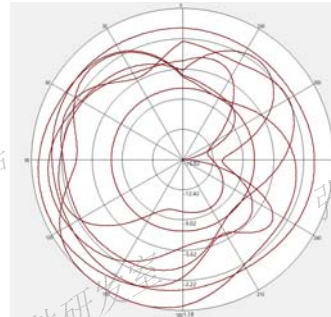

# ANT Directivity Pattern

L Band

M Band

H Band

Wifi0 2.4G

Wifi0 5G

Qingdao Intelligent & Precise Electronics Co., Ltd.