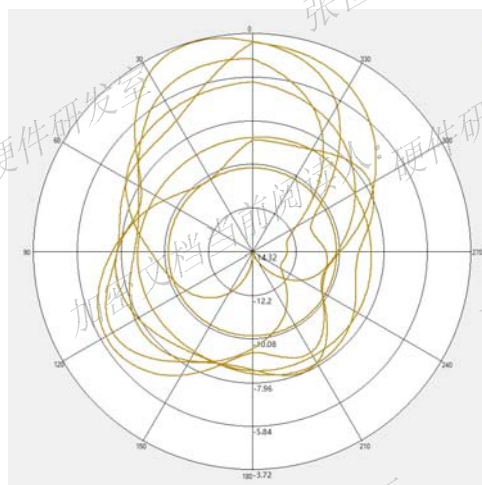

ANT Directivity Pattern

Qingdao Intelligent & Precise Electronics Co., Ltd.