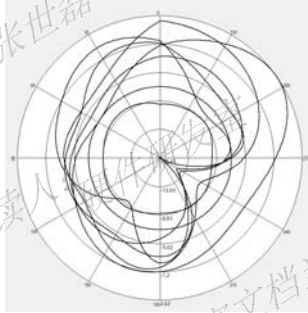

# ANT Directivity Pattern

L Band

M Band

H Band

Wifi0 2.4G

Wifi0 5G

Qingdao Intelligent & Precise Electronics Co., Ltd.

# ANT Directivity Pattern

L Band

M Band

H Band

Wifi1 2.4G

Wifi1 5G

Qingdao Intelligent & Precise Electronics Co., Ltd.