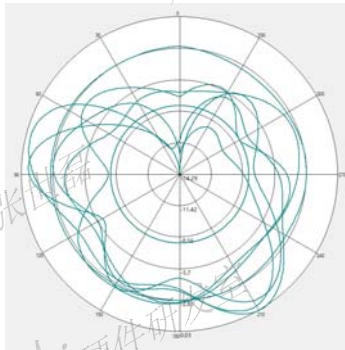

# ANT Directivity Pattern

L Band

M Band

H Band

Wifi1 2.4G

Wifi1 5G

Qingdao Intelligent & Precise Electronics Co., Ltd.

# ANT Directivity Pattern

L Band

M Band

H Band

Wifi2 2.4G

Wifi2 5G

Qingdao Intelligent & Precise Electronics Co., Ltd.

# ANT Directivity Pattern

L Band

M Band

H Band

Wifi3 2.4G

Wifi3 5G

Qingdao Intelligent & Precise Electronics Co., Ltd.