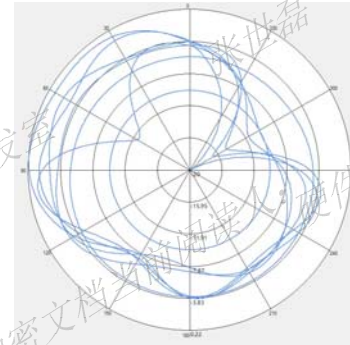

# ANT Directivity Pattern

L Band

M Band

H Band

Wifi1 2.4G

Wifi1 5G

Qingdao Intelligent & Precise Electronics Co., Ltd.

# ANT Directivity Pattern

L Band

M Band

H Band

Wifi2 2.4G

Wifi2 5G

Qingdao Intelligent & Precise Electronics Co., Ltd.

# ANT Directivity Pattern

L Band

M Band

H Band

Wifi3 2.4G

Wifi3 5G

Qingdao Intelligent & Precise Electronics Co., Ltd.