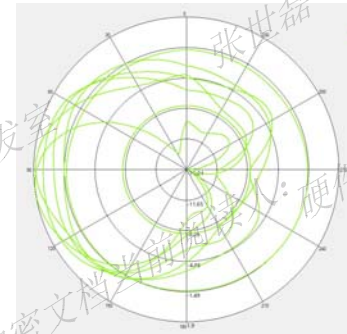

# ANT Directivity Pattern

L Band

M Band

H Band

Wifi2 2.4G

Wifi2 5G

Qingdao Intelligent & Precise Electronics Co., Ltd.

# ANT Directivity Pattern

L Band

M Band

H Band

Wifi3 2.4G

Wifi3 5G

Qingdao Intelligent & Precise Electronics Co., Ltd.