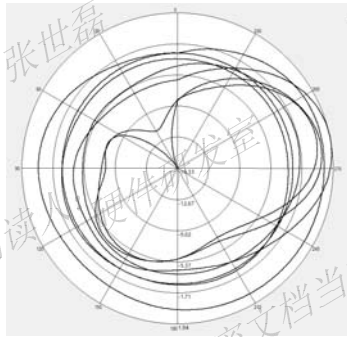

# ANT Directivity Pattern

L Band

M Band

H Band

Wifi0 2.4G

Wifi0 5G

Qingdao Intelligent & Precise Electronics Co., Ltd.

# ANT Directivity Pattern

L Band

M Band

H Band

Wifi1 2.4G

Wifi1 5G

Qingdao Intelligent & Precise Electronics Co., Ltd.

# ANT Directivity Pattern

L Band

M Band

H Band

Wifi2 2.4G

Wifi2 5G

Qingdao Intelligent & Precise Electronics Co., Ltd.