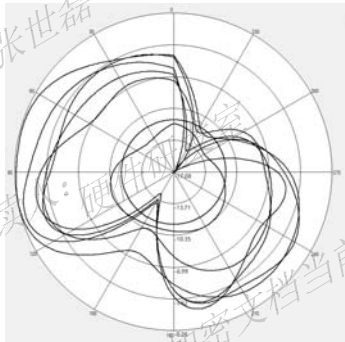

# ANT Directivity Pattern

L Band

M Band

H Band

Wifi1 2.4G

Wifi1 5G

Qingdao Intelligent & Precise Electronics Co., Ltd.

# ANT Directivity Pattern

L Band

M Band

H Band

Wifi2 2.4G

Wifi2 5G

Qingdao Intelligent & Precise Electronics Co., Ltd.

# ANT Directivity Pattern

L Band

M Band

H Band

Wifi3 2.4G

Wifi3 5G

Qingdao Intelligent & Precise Electronics Co., Ltd.