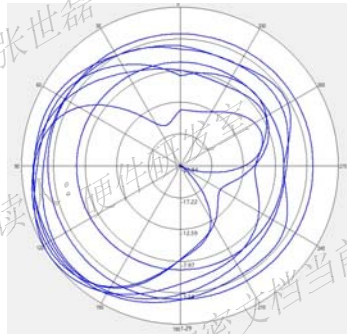

# ANT Directivity Pattern

L Band

M Band

H Band

Wifi2 2.4G

Wifi2 5G

Qingdao Intelligent & Precise Electronics Co., Ltd.

# ANT Directivity Pattern

L Band

M Band

H Band

Wifi3 2.4G

Wifi3 5G

Qingdao Intelligent & Precise Electronics Co., Ltd.