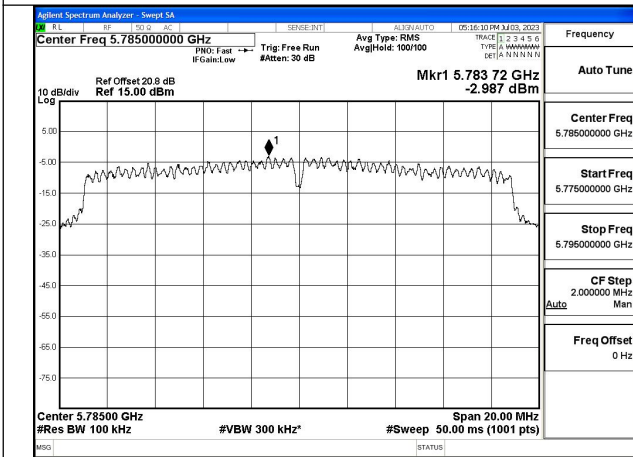

Mode:802.11ax HE20 Tone:242T Frequency:5785MHz
Ant:Chain1