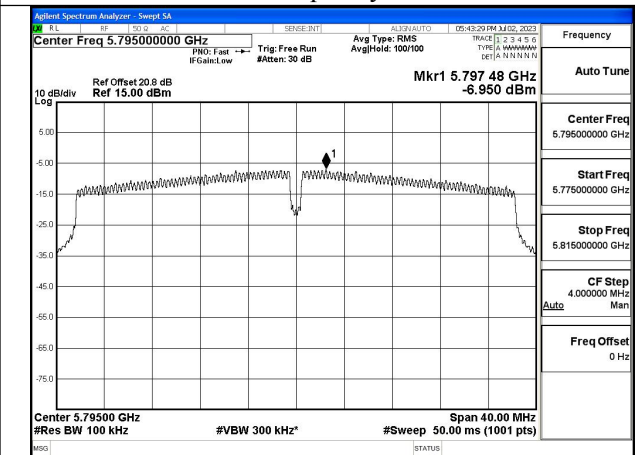

Mode:802.11n HT40 Frequency:5795MHz Ant:Chain1