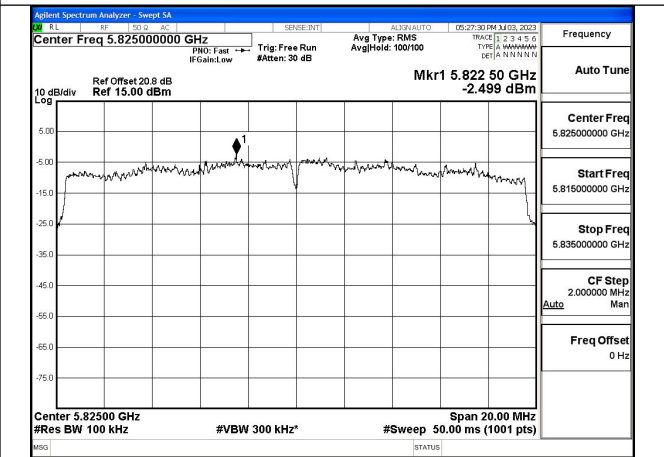

Mode:802.11ax HE20 Tone:242T Frequency:5825MHz
Ant:Chain1