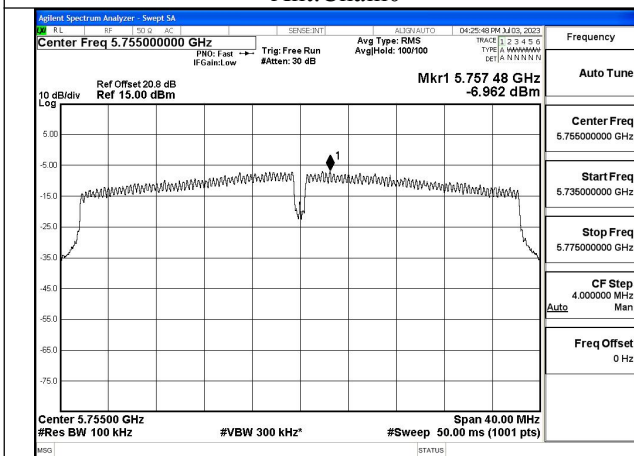

Mode:802.11ac VHT40 Frequency:5755MHz
Ant:Chain1