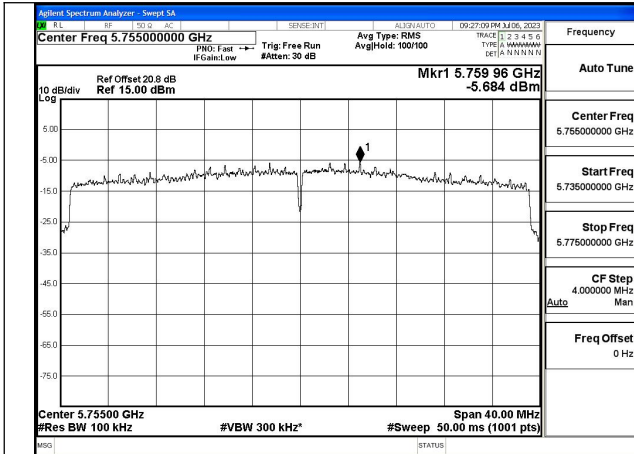

Test Mode: 802.11ax HE40

Mode:802.11ax HE40 Tone:26T Frequency:5755MHz  
Ant:Chain0

Mode:802.11ax HE40 Tone:26T Frequency:5795MHz  
Ant:Chain0

Mode:802.11ax HE40 Tone:26T Frequency:5755MHz  
Ant:Chain1

Mode:802.11ax HE40 Tone:26T Frequency:5795MHz  
Ant:Chain1

Mode:802.11ax HE40 Tone:484T Frequency:5755MHz  
Ant:Chain0

Mode:802.11ax HE40 Tone:484T Frequency:5795MHz  
Ant:Chain0

Mode:802.11ax HE40 Tone:484T Frequency:5755MHz  
Ant:Chain1

Mode:802.11ax HE40 Tone:484T Frequency:5795MHz  
Ant:Chain1