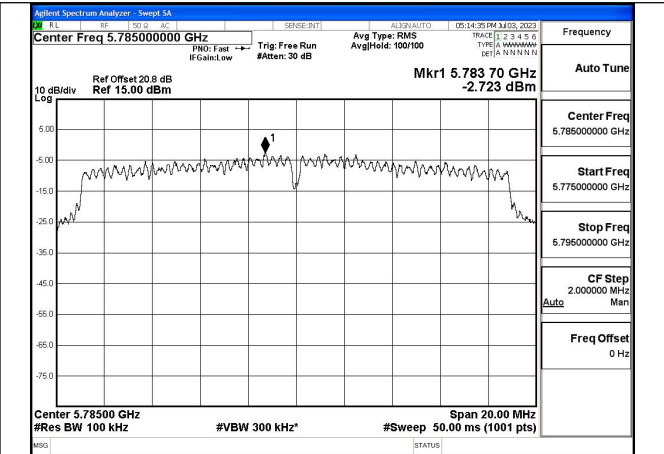

Test Mode: 802.11ax HE20

Mode:802.11ax HE20 Tone:242T Frequency:5745MHz  
Ant:Chain0

Mode:802.11ax HE20 Tone:242T Frequency:5785MHz  
Ant:Chain0

Mode:802.11ax HE20 Tone:242T Frequency:5825MHz  
Ant:Chain0