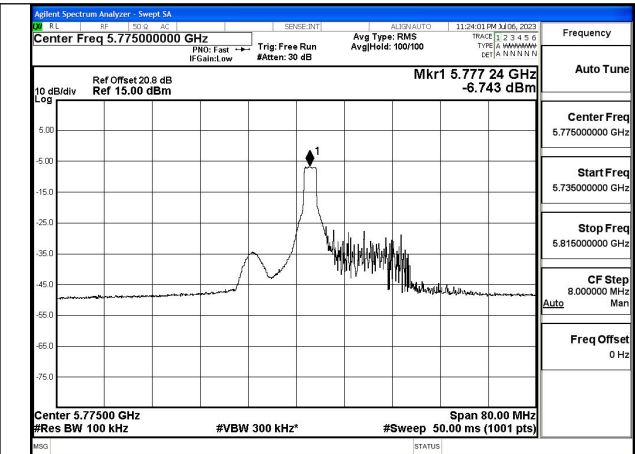

Mode:802.11ax HE40 Tone:484T Frequency:5755MHz  
Ant:Chain0

Mode:802.11ax HE40 Tone:484T Frequency:5795MHz  
Ant:Chain0

Mode:802.11ax HE40 Tone:484T Frequency:5755MHz  
Ant:Chain1

Mode:802.11ax HE40 Tone:484T Frequency:5795MHz  
Ant:Chain1

Test Mode: 802.11ac VHT80

Test Mode: 802.11ax HE80

Mode:802.11ax HE80 Tone:26T Frequency:5775MHz  
Ant:Chain0

Mode:802.11ax HE80 Tone:26T Frequency:5775MHz  
Ant:Chain1

Mode:802.11ax HE80 Tone:996T Frequency:5775MHz  
Ant:Chain0

Mode:802.11ax HE80 Tone:996T Frequency:5775MHz  
Ant:Chain1