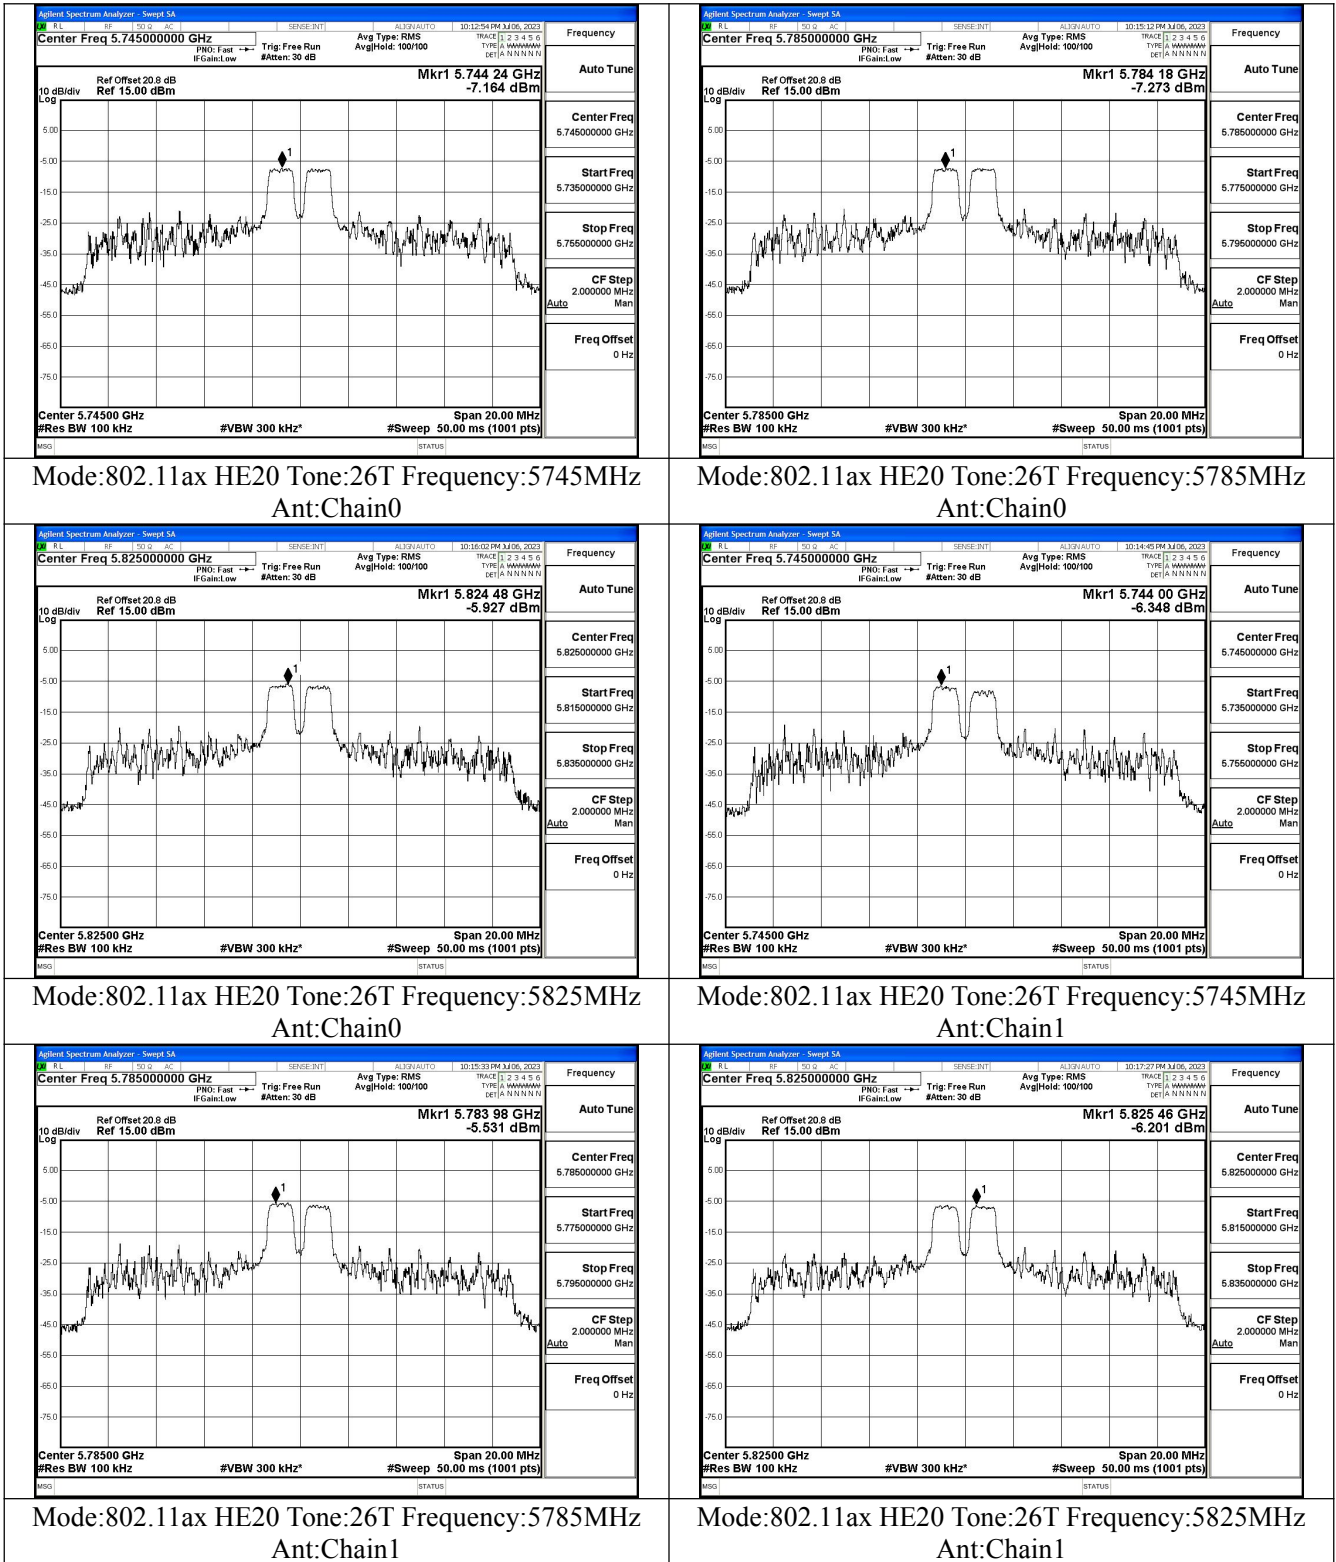

Test Mode: 802.11ax HE20

Mode:802.11ax HE20 Tone:242T Frequency:5745MHz  
Ant:Chain0

Mode:802.11ax HE20 Tone:242T Frequency:5785MHz  
Ant:Chain0

Mode:802.11ax HE20 Tone:242T Frequency:5825MHz  
Ant:Chain0

Mode:802.11ax HE20 Tone:242T Frequency:5745MHz  
Ant:Chain1

Mode:802.11ax HE20 Tone:242T Frequency:5785MHz  
Ant:Chain1

Mode:802.11ax HE20 Tone:242T Frequency:5825MHz  
Ant:Chain1

Test Mode: 802.11n HT40