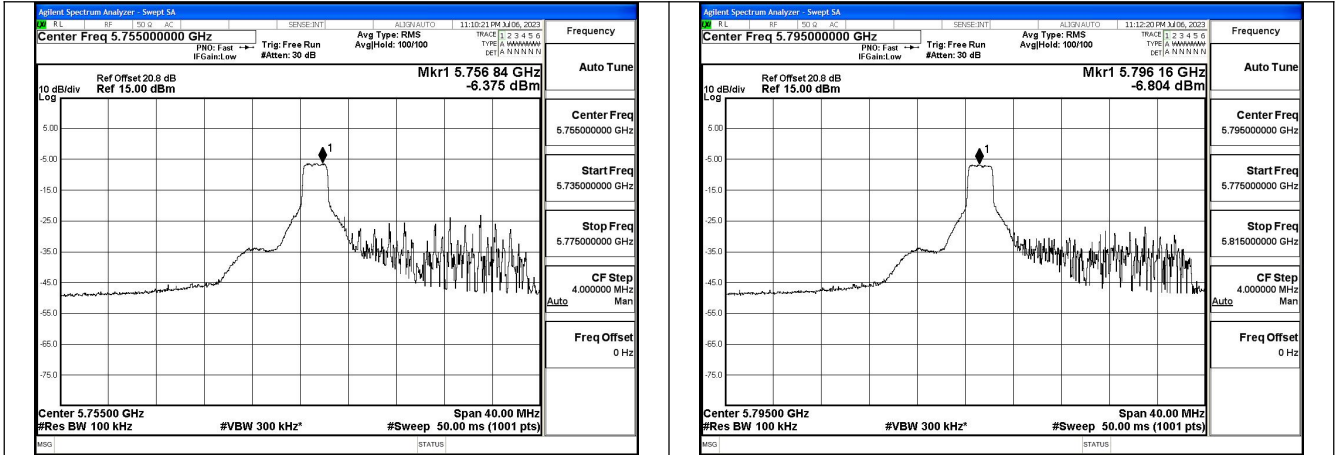

Mode:802.11ac VHT40 Frequency:5755MHz  
Ant:Chain0

Mode:802.11ac VHT40 Frequency:5795MHz  
Ant:Chain0

Mode:802.11ac VHT40 Frequency:5755MHz  
Ant:Chain1

Mode:802.11ac VHT40 Frequency:5795MHz  
Ant:Chain1

Test Mode: 802.11ax HE40

Mode:802.11ax HE40 Tone:26T Frequency:5755MHz  
Ant:Chain0

Mode:802.11ax HE40 Tone:26T Frequency:5795MHz  
Ant:Chain0

Mode:802.11ax HE40 Tone:26T Frequency:5755MHz  
Ant:Chain1

Mode:802.11ax HE40 Tone:26T Frequency:5795MHz  
Ant:Chain1