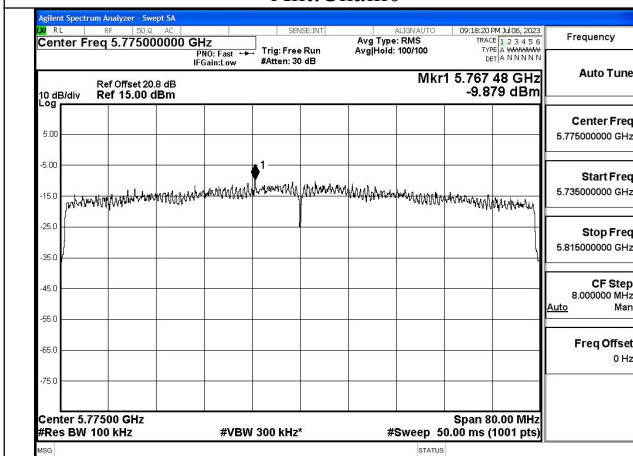

Test Mode: 802.11ac VHT80

Test Mode: 802.11ax HE80

Mode:802.11ax HE80 Tone:26T Frequency:5775MHz  
Ant:Chain0

Mode:802.11ax HE80 Tone:26T Frequency:5775MHz  
Ant:Chain1

Mode:802.11ax HE80 Tone:996T Frequency:5775MHz  
Ant:Chain0

Mode:802.11ax HE80 Tone:996T Frequency:5775MHz  
Ant:Chain1