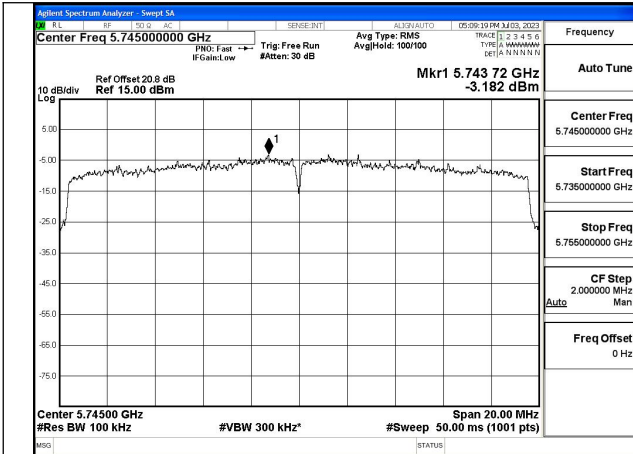

Test Mode: 802.11ax HE20

Mode:802.11ax HE20 Tone:242T Frequency:5745MHz  
Ant:Chain0

Mode:802.11ax HE20 Tone:242T Frequency:5785MHz  
Ant:Chain0

Mode:802.11ax HE20 Tone:242T Frequency:5825MHz  
Ant:Chain0