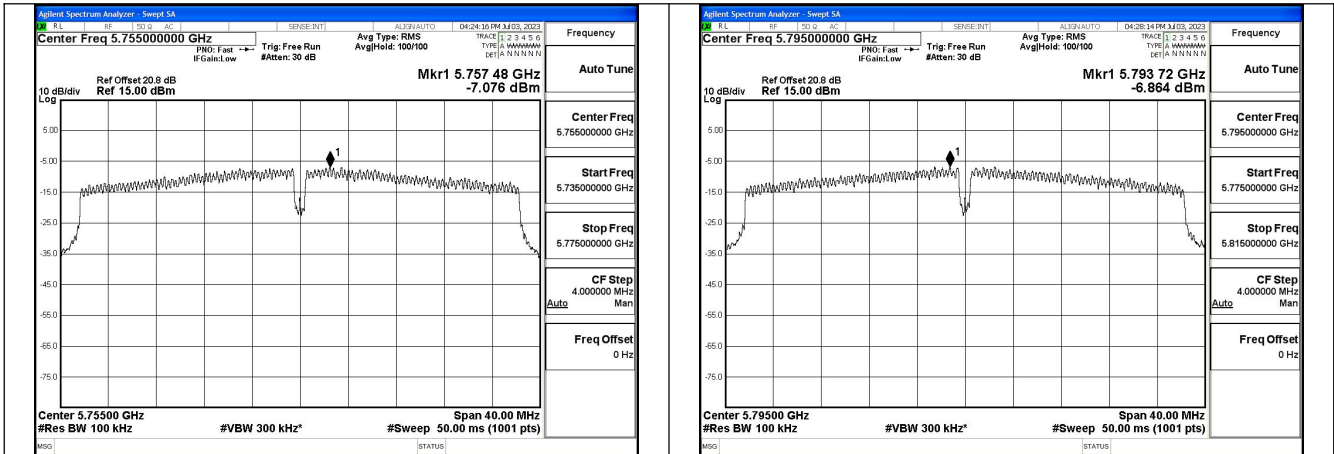

Mode:802.11n HT40 Frequency:5755MHz Ant:Chain0

Mode:802.11n HT40 Frequency:5795MHz Ant:Chain0

Mode:802.11n HT40 Frequency:5755MHz Ant:Chain1

Mode:802.11n HT40 Frequency:5795MHz Ant:Chain1

Test Mode: 802.11ac VHT40

Mode:802.11ac VHT40 Frequency:5755MHz  
Ant:Chain0

Mode:802.11ac VHT40 Frequency:5795MHz  
Ant:Chain0

Mode:802.11ac VHT40 Frequency:5755MHz  
Ant:Chain1

Mode:802.11ac VHT40 Frequency:5795MHz  
Ant:Chain1