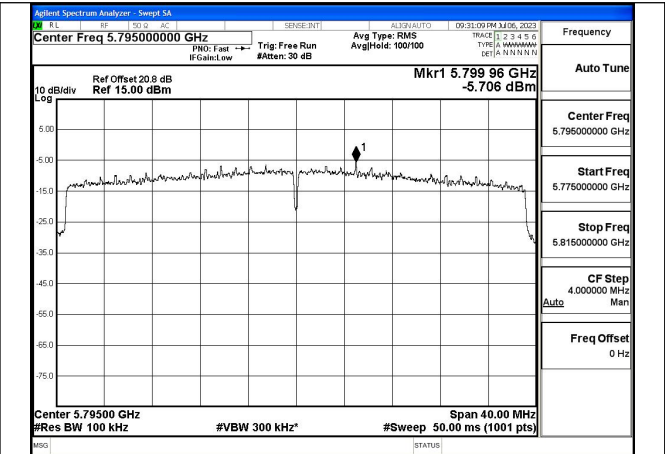

Test Mode: 802.11ax HE40

Mode:802.11ax HE40 Tone:26T Frequency:5755MHz  
Ant:Chain0

Mode:802.11ax HE40 Tone:26T Frequency:5795MHz  
Ant:Chain0

Mode:802.11ax HE40 Tone:26T Frequency:5755MHz  
Ant:Chain1

Mode:802.11ax HE40 Tone:26T Frequency:5795MHz  
Ant:Chain1

Mode:802.11ax HE40 Tone:484T Frequency:5755MHz  
Ant:Chain0

Mode:802.11ax HE40 Tone:484T Frequency:5795MHz  
Ant:Chain0

Mode:802.11ax HE40 Tone:484T Frequency:5755MHz  
Ant:Chain1

Mode:802.11ax HE40 Tone:484T Frequency:5795MHz  
Ant:Chain1