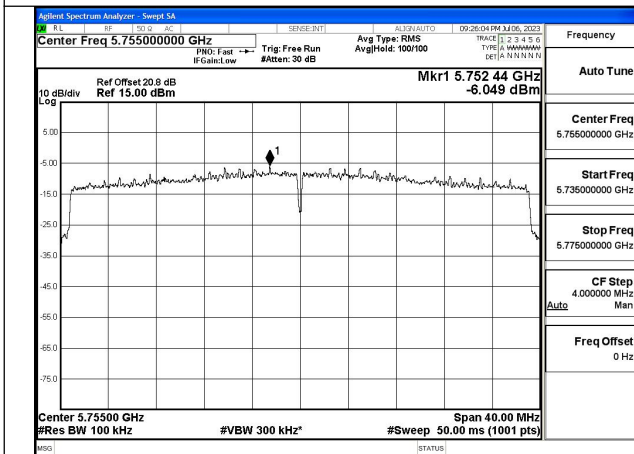

Test Mode: 802.11ax HE40

Mode:802.11ax HE40 Tone:26T Frequency:5755MHz  
Ant:Chain0

Mode:802.11ax HE40 Tone:26T Frequency:5795MHz  
Ant:Chain0

Mode:802.11ax HE40 Tone:26T Frequency:5755MHz  
Ant:Chain1

Mode:802.11ax HE40 Tone:26T Frequency:5795MHz  
Ant:Chain1

Mode:802.11ax HE40 Tone:484T Frequency:5755MHz  
Ant:Chain0

Mode:802.11ax HE40 Tone:484T Frequency:5795MHz  
Ant:Chain0

Mode:802.11ax HE40 Tone:484T Frequency:5755MHz  
Ant:Chain1

Mode:802.11ax HE40 Tone:484T Frequency:5795MHz  
Ant:Chain1