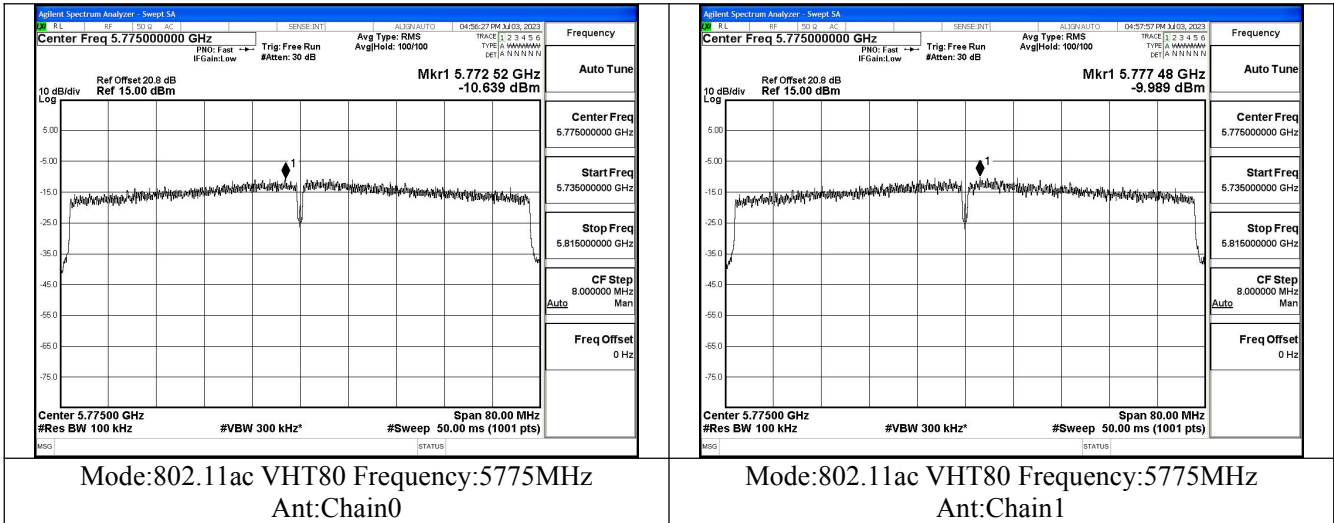

Mode:802.11ax HE40 Tone:484T Frequency:5755MHz  
Ant:Chain0

Mode:802.11ax HE40 Tone:484T Frequency:5795MHz  
Ant:Chain0

Mode:802.11ax HE40 Tone:484T Frequency:5755MHz  
Ant:Chain1

Mode:802.11ax HE40 Tone:484T Frequency:5795MHz  
Ant:Chain1

Test Mode: 802.11ac VHT80

Test Mode: 802.11ax HE80

Mode:802.11ax HE80 Tone:26T Frequency:5775MHz  
Ant:Chain0

Mode:802.11ax HE80 Tone:26T Frequency:5775MHz  
Ant:Chain1

Mode:802.11ax HE80 Tone:996T Frequency:5775MHz  
Ant:Chain0

Mode:802.11ax HE80 Tone:996T Frequency:5775MHz  
Ant:Chain1