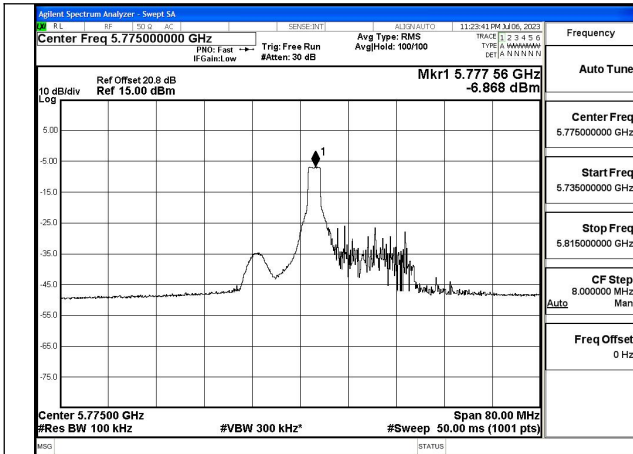

Mode:802.11ax HE40 Tone:484T Frequency:5755MHz  
Ant:Chain0

Mode:802.11ax HE40 Tone:484T Frequency:5795MHz  
Ant:Chain0

Mode:802.11ax HE40 Tone:484T Frequency:5755MHz  
Ant:Chain1

Mode:802.11ax HE40 Tone:484T Frequency:5795MHz  
Ant:Chain1

Test Mode: 802.11ac VHT80

Test Mode: 802.11ax HE80

Mode:802.11ax HE80 Tone:26T Frequency:5775MHz  
Ant:Chain0

Mode:802.11ax HE80 Tone:26T Frequency:5775MHz  
Ant:Chain1

Mode:802.11ax HE80 Tone:996T Frequency:5775MHz  
Ant:Chain0