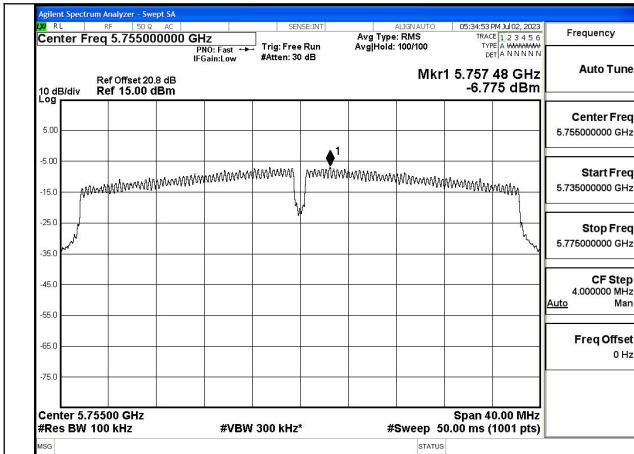

Mode:802.11ax HE20 Tone:242T Frequency:5745MHz  
Ant:Chain1

Mode:802.11ax HE20 Tone:242T Frequency:5785MHz  
Ant:Chain1

Mode:802.11ax HE20 Tone:242T Frequency:5825MHz  
Ant:Chain1

Test Mode: 802.11n HT40