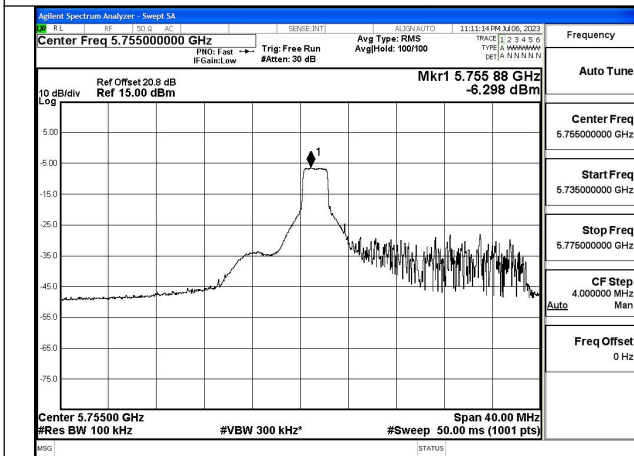

Mode:802.11ac VHT40 Frequency:5755MHz  
Ant:Chain0

Mode:802.11ac VHT40 Frequency:5795MHz  
Ant:Chain0

Mode:802.11ac VHT40 Frequency:5755MHz  
Ant:Chain1

Mode:802.11ac VHT40 Frequency:5795MHz  
Ant:Chain1

Test Mode: 802.11ax HE40

Mode:802.11ax HE40 Tone:26T Frequency:5755MHz  
Ant:Chain0

Mode:802.11ax HE40 Tone:26T Frequency:5795MHz  
Ant:Chain0

Mode:802.11ax HE40 Tone:26T Frequency:5755MHz  
Ant:Chain1

Mode:802.11ax HE40 Tone:26T Frequency:5795MHz  
Ant:Chain1