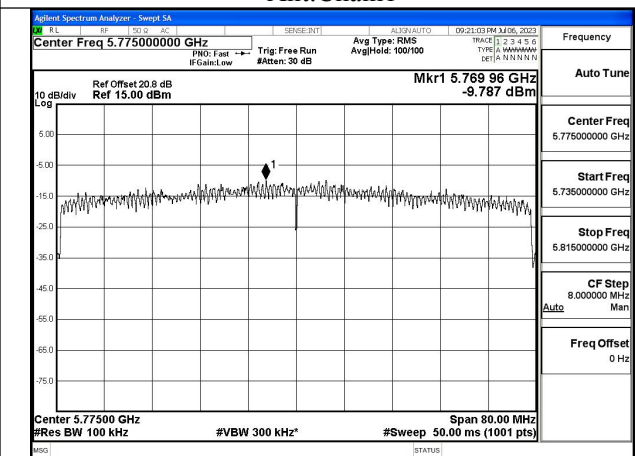

Test Mode: 802.11ac VHT80

Test Mode: 802.11ax HE80

Mode:802.11ax HE80 Tone:26T Frequency:5775MHz  
Ant:Chain0

Mode:802.11ax HE80 Tone:26T Frequency:5775MHz  
Ant:Chain1

Mode:802.11ax HE80 Tone:996T Frequency:5775MHz  
Ant:Chain0

Mode:802.11ax HE80 Tone:996T Frequency:5775MHz  
Ant:Chain1