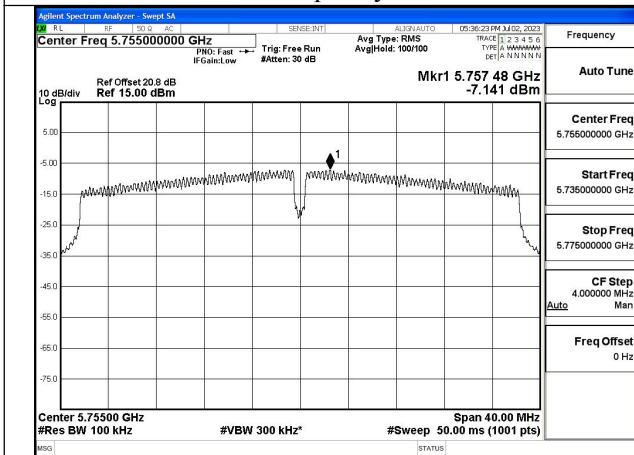

Mode:802.11n HT40 Frequency:5755MHz Ant:Chain1