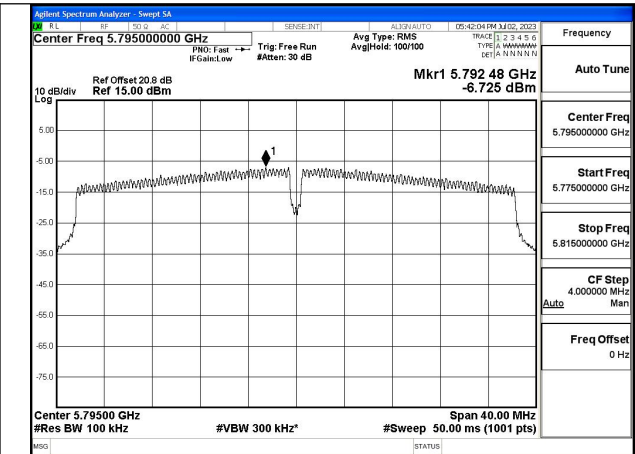

Mode:802.11ax HE20 Tone:242T Frequency:5745MHz  
Ant:Chain1

Mode:802.11ax HE20 Tone:242T Frequency:5785MHz  
Ant:Chain1

Mode:802.11ax HE20 Tone:242T Frequency:5825MHz  
Ant:Chain1

Test Mode: 802.11n HT40