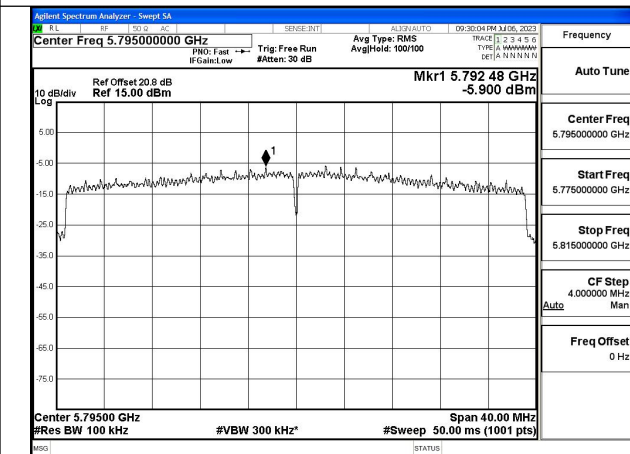

Test Mode: 802.11ax HE40

Mode:802.11ax HE40 Tone:26T Frequency:5755MHz  
Ant:Chain0

Mode:802.11ax HE40 Tone:26T Frequency:5795MHz  
Ant:Chain0

Mode:802.11ax HE40 Tone:26T Frequency:5755MHz  
Ant:Chain1

Mode:802.11ax HE40 Tone:26T Frequency:5795MHz  
Ant:Chain1

Mode:802.11ax HE40 Tone:484T Frequency:5755MHz  
Ant:Chain0

Mode:802.11ax HE40 Tone:484T Frequency:5795MHz  
Ant:Chain0

Mode:802.11ax HE40 Tone:484T Frequency:5755MHz  
Ant:Chain1

Mode:802.11ax HE40 Tone:484T Frequency:5795MHz  
Ant:Chain1