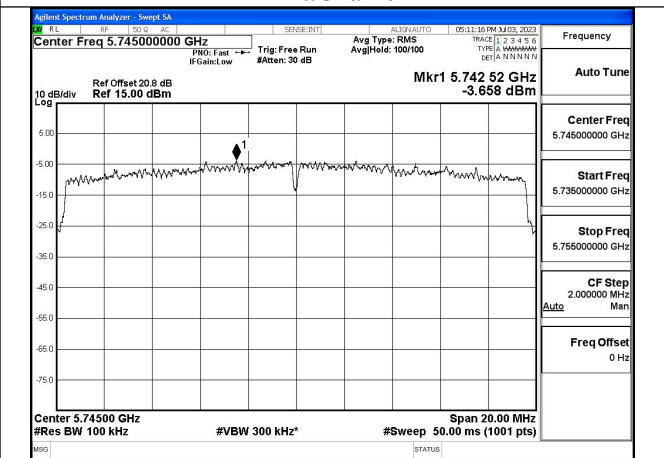

Test Mode: 802.11ax HE20

Mode:802.11ax HE20 Tone:242T Frequency:5745MHz  
Ant:Chain0

Mode:802.11ax HE20 Tone:242T Frequency:5785MHz  
Ant:Chain0

Mode:802.11ax HE20 Tone:242T Frequency:5825MHz  
Ant:Chain0

Mode:802.11ax HE20 Tone:242T Frequency:5745MHz  
Ant:Chain1

Mode:802.11ax HE20 Tone:242T Frequency:5785MHz  
Ant:Chain1

Mode:802.11ax HE20 Tone:242T Frequency:5825MHz  
Ant:Chain1

Test Mode: 802.11n HT40