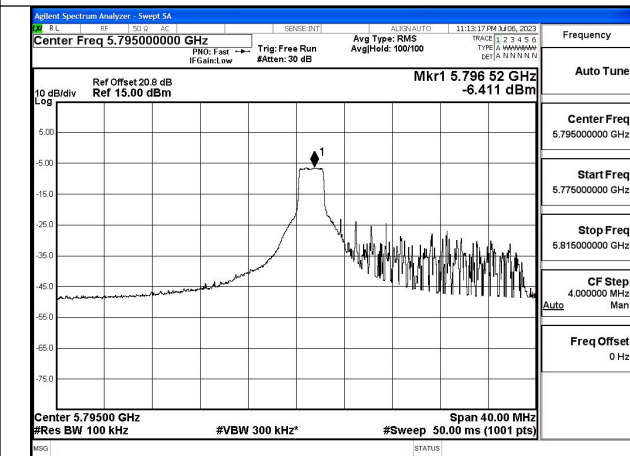

Test Mode: 802.11ax HE40

Mode:802.11ax HE40 Tone:26T Frequency:5755MHz  
Ant:Chain0

Mode:802.11ax HE40 Tone:26T Frequency:5795MHz  
Ant:Chain0

Mode:802.11ax HE40 Tone:26T Frequency:5755MHz  
Ant:Chain1

Mode:802.11ax HE40 Tone:26T Frequency:5795MHz  
Ant:Chain1

Mode:802.11ax HE40 Tone:484T Frequency:5755MHz  
Ant:Chain0

Mode:802.11ax HE40 Tone:484T Frequency:5795MHz  
Ant:Chain0

Mode:802.11ax HE40 Tone:484T Frequency:5755MHz  
Ant:Chain1

Mode:802.11ax HE40 Tone:484T Frequency:5795MHz  
Ant:Chain1