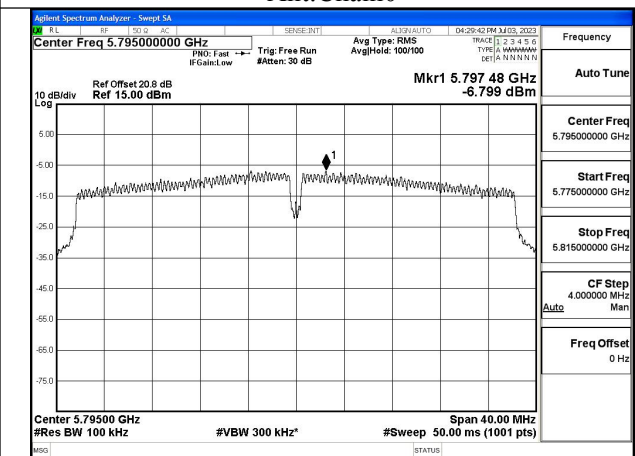

Mode:802.11n HT40 Frequency:5755MHz Ant:Chain0

Mode:802.11n HT40 Frequency:5795MHz Ant:Chain0

Mode:802.11n HT40 Frequency:5755MHz Ant:Chain1

Mode:802.11n HT40 Frequency:5795MHz Ant:Chain1

Test Mode: 802.11ac VHT40

Mode:802.11ac VHT40 Frequency:5755MHz  
Ant:Chain0

Mode:802.11ac VHT40 Frequency:5795MHz  
Ant:Chain0

Mode:802.11ac VHT40 Frequency:5755MHz  
Ant:Chain1

Mode:802.11ac VHT40 Frequency:5795MHz  
Ant:Chain1