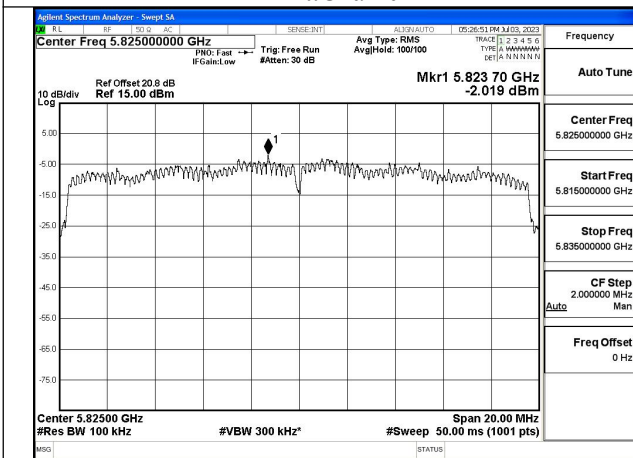

Test Mode: 802.11ax HE20

Mode:802.11ax HE20 Tone:242T Frequency:5745MHz  
Ant:Chain0

Mode:802.11ax HE20 Tone:242T Frequency:5785MHz  
Ant:Chain0

Mode:802.11ax HE20 Tone:242T Frequency:5825MHz  
Ant:Chain0