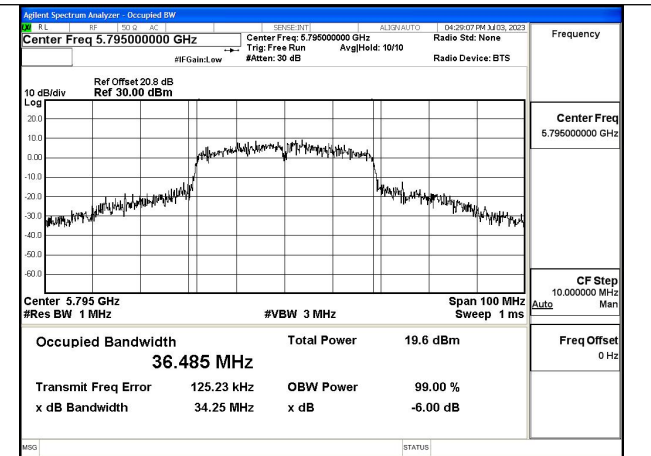

Test Mode: 802.11ac VHT40

Test Mode:802.11ac VHT40 5755MHz Chain0

Test Mode:802.11ac VHT40 5795MHz Chain0

Test Mode:802.11ac VHT40 5755MHz Chain1

Test Mode:802.11ac VHT40 5795MHz Chain1

Test Mode: 802.11ax HE40

Test Mode:802.11ax HE40 5755MHz Chain0

Test Mode:802.11ax HE40 5795MHz Chain0

Test Mode:802.11ax HE40 5755MHz Chain1

Test Mode:802.11ax HE40 5795MHz Chain1

Test Mode: 802.11ac VHT80

Test Mode:802.11ac VHT80 5775MHz Chain0