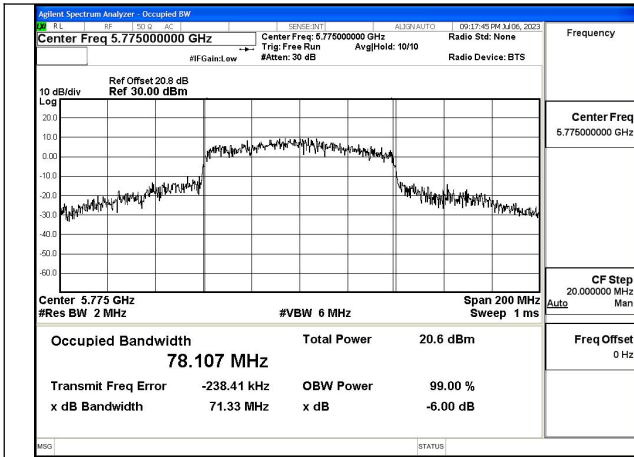

Test Mode:802.11ax HE40 5755MHz Chain0

Test Mode:802.11ax HE40 5795MHz Chain0

Test Mode:802.11ax HE40 5755MHz Chain1

Test Mode:802.11ax HE40 5795MHz Chain1

Test Mode: 802.11ac VHT80

Test Mode:802.11ac VHT80 5775MHz Chain0

Test Mode:802.11ac VHT80 5775MHz Chain1

Test Mode: 802.11ax HE80

Test Mode:802.11ax HE80 5775MHz Chain0

Test Mode:802.11ax HE80 5775MHz Chain1

6dB Bandwidth

Offset 20.8dB = Attenuator + Temporary antenna connector loss + Cable loss