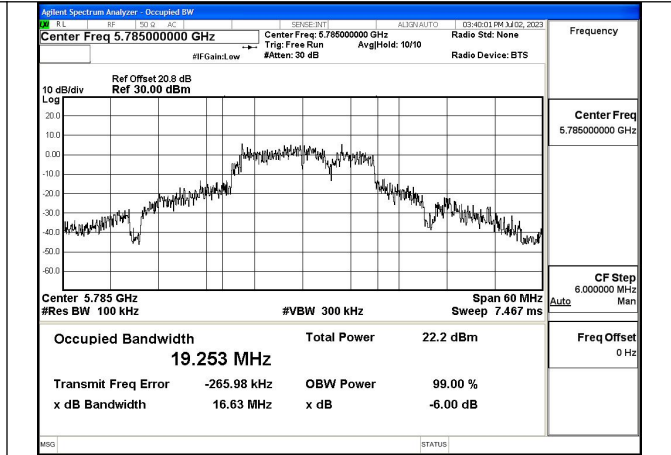

Test Mode: 802.11a

Test Mode:802.11a 5745MHz Chain0

Test Mode:802.11a 5785MHz Chain0

Test Mode:802.11a 5825MHz Chain0

Test Mode:802.11a 5745MHz Chain1

Test Mode:802.11a 5785MHz Chain1

Test Mode:802.11a 5825MHz Chain1

Test Mode: 802.11n HT20

Test Mode:802.11n HT20 5745MHz Chain0

Test Mode:802.11n HT20 5785MHz Chain0

Test Mode:802.11n HT20 5825MHz Chain0

Test Mode:802.11n HT20 5745MHz Chain1

Test Mode:802.11n HT20 5785MHz Chain1