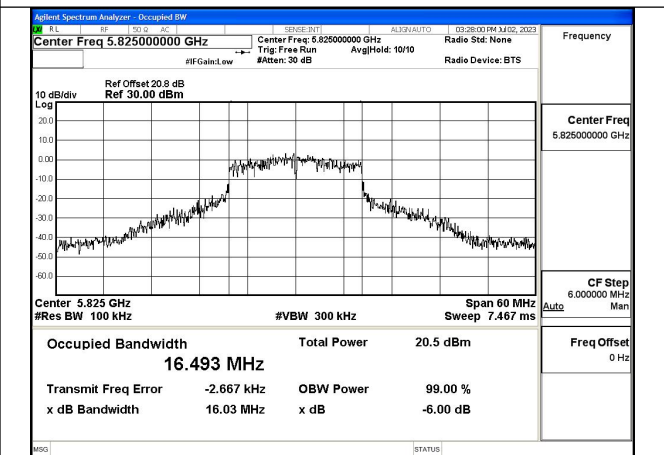

Test Mode: 802.11a

Test Mode:802.11a 5745MHz Chain0

Test Mode:802.11a 5785MHz Chain0

Test Mode:802.11a 5825MHz Chain0

Test Mode:802.11a 5745MHz Chain1

Test Mode:802.11a 5785MHz Chain1

Test Mode:802.11a 5825MHz Chain1