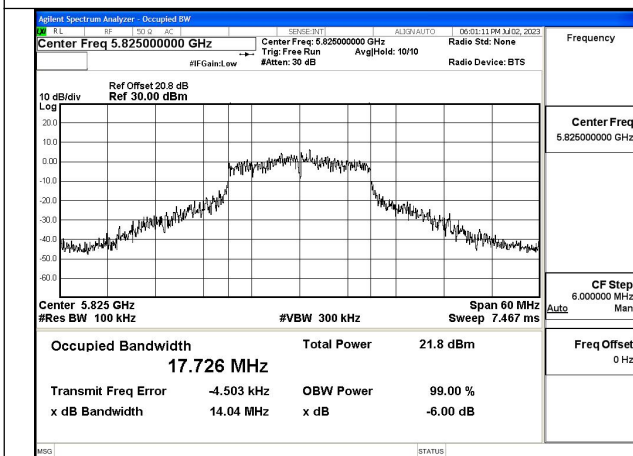

Test Mode:802.11ac VHT20 5745MHz Chain0

Test Mode:802.11ac VHT20 5785MHz Chain0