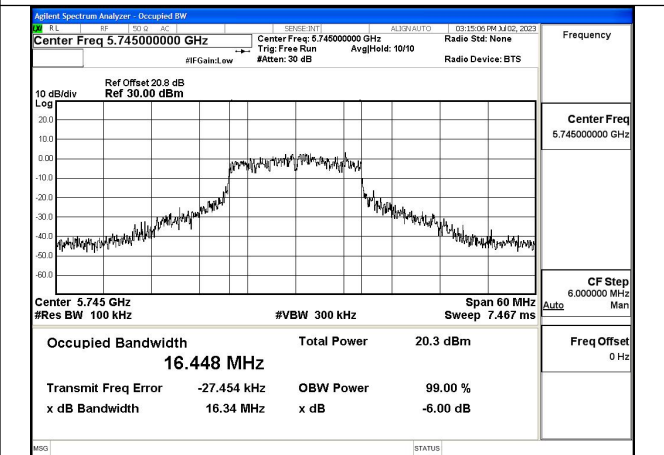

Test Mode:802.11a 5745MHz Chain1