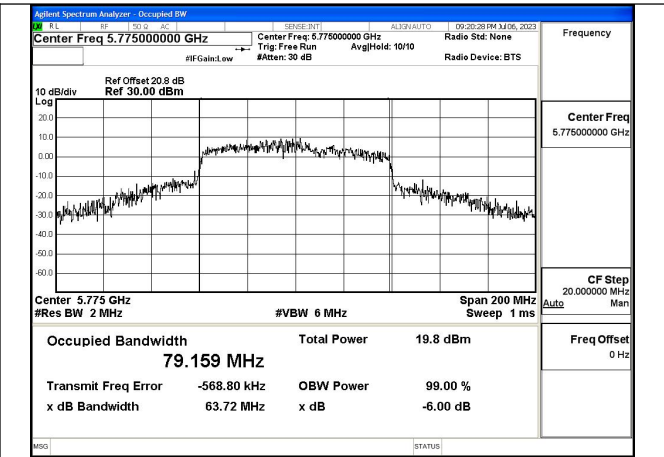

Test Mode:802.11ax HE40 5755MHz Chain0

Test Mode:802.11ax HE40 5795MHz Chain0

Test Mode:802.11ax HE40 5755MHz Chain1

Test Mode:802.11ax HE40 5795MHz Chain1

Test Mode: 802.11ac VHT80

Test Mode:802.11ac VHT80 5775MHz Chain0

Test Mode:802.11ac VHT80 5775MHz Chain1

Test Mode: 802.11ax HE80

Test Mode:802.11ax HE80 5775MHz Chain0

Test Mode:802.11ax HE80 5775MHz Chain1

6dB Bandwidth

Offset 20.8dB = Attenuator + Temporary antenna connector loss + Cable loss