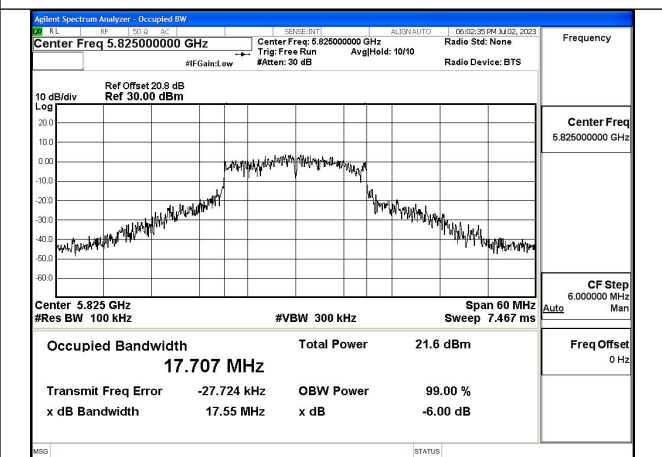

Test Mode:802.11n HT20 5825MHz Chain1

Test Mode: 802.11ac VHT20

Test Mode:802.11ac VHT20 5745MHz Chain0

Test Mode:802.11ac VHT20 5785MHz Chain0

Test Mode:802.11ac VHT20 5825MHz Chain0

Test Mode:802.11ac VHT20 5745MHz Chain1

Test Mode:802.11ac VHT20 5785MHz Chain1

Test Mode:802.11ac VHT20 5825MHz Chain1