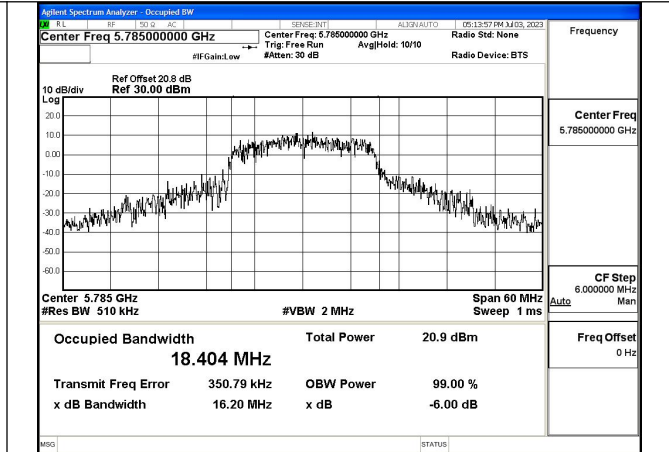

Test Mode: 802.11ax HE20

Test Mode:802.11ax HE20 5745MHz Chain0

Test Mode:802.11ax HE20 5785MHz Chain0

Test Mode:802.11ax HE20 5825MHz Chain0

Test Mode:802.11ax HE20 5745MHz Chain1

Test Mode:802.11ax HE20 5785MHz Chain1

Test Mode:802.11ax HE20 5825MHz Chain1

Test Mode: 802.11n HT40

Test Mode:802.11n HT40 5755MHz Chain0

Test Mode:802.11n HT40 5795MHz Chain0

Test Mode:802.11n HT40 5755MHz Chain1

Test Mode:802.11n HT40 5795MHz Chain1