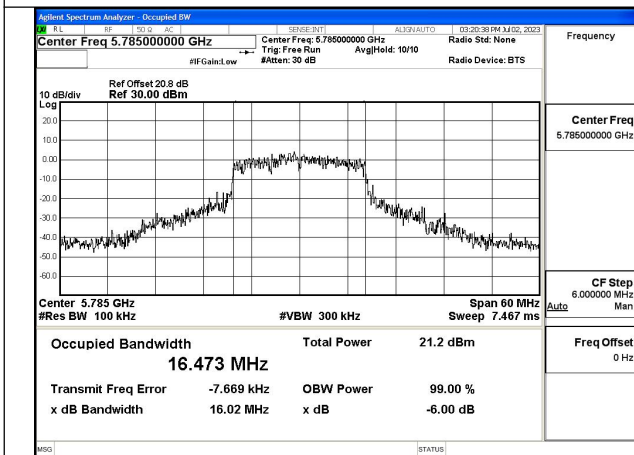

Test Mode: 802.11a

Test Mode:802.11a 5745MHz Chain0

Test Mode:802.11a 5785MHz Chain0

Test Mode:802.11a 5825MHz Chain0

Test Mode:802.11a 5745MHz Chain1

Test Mode:802.11a 5785MHz Chain1

Test Mode:802.11a 5825MHz Chain1