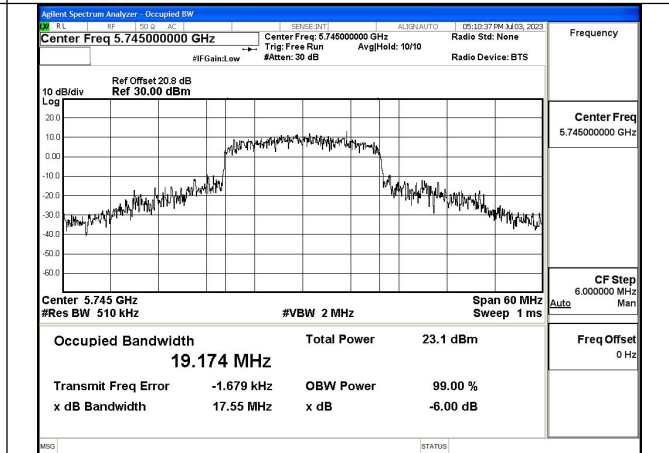

Test Mode: 802.11ax HE20

Test Mode:802.11ax HE20 5745MHz Chain0

Test Mode:802.11ax HE20 5785MHz Chain0

Test Mode:802.11ax HE20 5825MHz Chain0

Test Mode:802.11ax HE20 5745MHz Chain1

Test Mode:802.11ax HE20 5785MHz Chain1