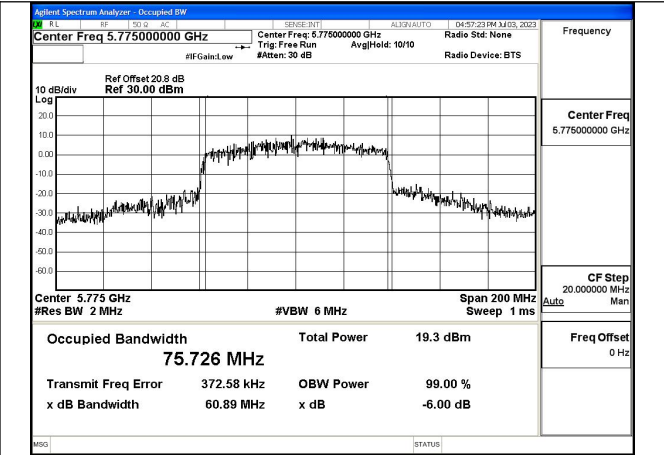

Test Mode:802.11ax HE40 5755MHz Chain0

Test Mode:802.11ax HE40 5795MHz Chain0

Test Mode:802.11ax HE40 5755MHz Chain1

Test Mode:802.11ax HE40 5795MHz Chain1

Test Mode: 802.11ac VHT80

Test Mode:802.11ac VHT80 5775MHz Chain0

Test Mode:802.11ac VHT80 5775MHz Chain1

Test Mode: 802.11ax HE80

Test Mode:802.11ax HE80 5775MHz Chain0

Test Mode:802.11ax HE80 5775MHz Chain1

6dB Bandwidth

Offset 20.8dB = Attenuator + Temporary antenna connector loss + Cable loss