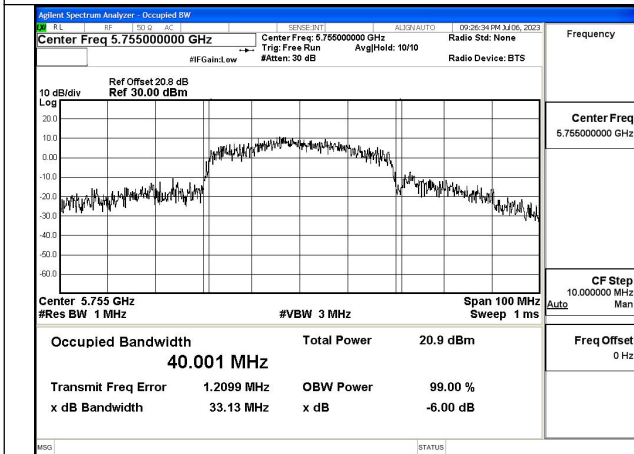

Test Mode: 802.11ac VHT40

Test Mode:802.11ac VHT40 5755MHz Chain0

Test Mode:802.11ac VHT40 5795MHz Chain0

Test Mode:802.11ac VHT40 5755MHz Chain1

Test Mode:802.11ac VHT40 5795MHz Chain1

Test Mode: 802.11ax HE40

Test Mode:802.11ax HE40 5755MHz Chain0

Test Mode:802.11ax HE40 5795MHz Chain0

Test Mode:802.11ax HE40 5755MHz Chain1

Test Mode:802.11ax HE40 5795MHz Chain1

Test Mode: 802.11ac VHT80

Test Mode:802.11ac VHT80 5775MHz Chain0