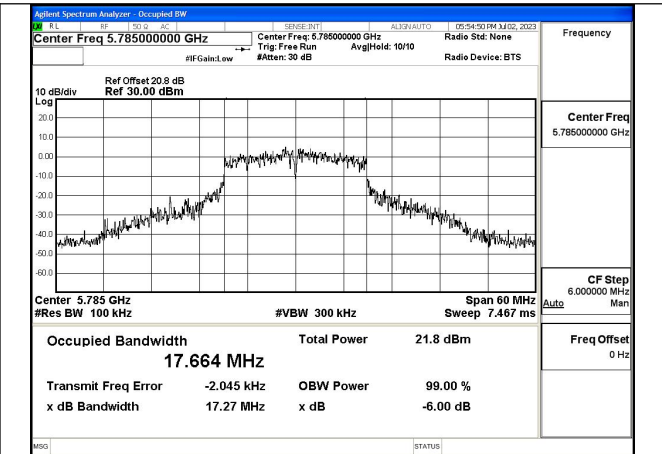

Test Mode: 802.11n HT20

Test Mode:802.11n HT20 5745MHz Chain0

Test Mode:802.11n HT20 5785MHz Chain0

Test Mode:802.11n HT20 5825MHz Chain0

Test Mode:802.11n HT20 5745MHz Chain1

Test Mode:802.11n HT20 5785MHz Chain1

Test Mode:802.11n HT20 5825MHz Chain1

Test Mode: 802.11ac VHT20

Test Mode:802.11ac VHT20 5745MHz Chain0

Test Mode:802.11ac VHT20 5785MHz Chain0

Test Mode:802.11ac VHT20 5825MHz Chain0

Test Mode:802.11ac VHT20 5745MHz Chain1