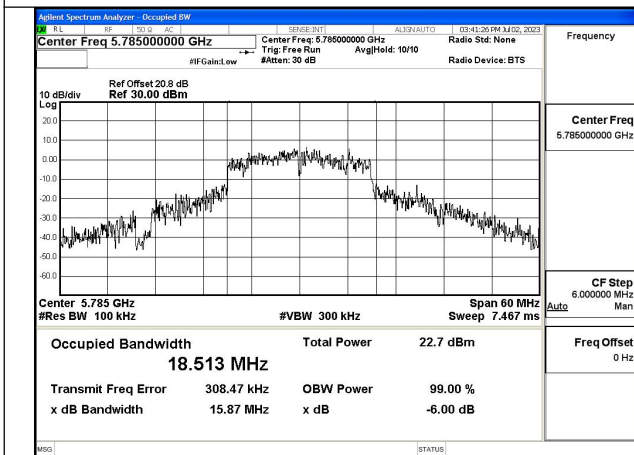

Test Mode: 802.11n HT20

Test Mode:802.11n HT20 5745MHz Chain0

Test Mode:802.11n HT20 5785MHz Chain0

Test Mode:802.11n HT20 5825MHz Chain0

Test Mode:802.11n HT20 5745MHz Chain1

Test Mode:802.11n HT20 5785MHz Chain1

Test Mode:802.11n HT20 5825MHz Chain1

Test Mode: 802.11ac VHT20

Test Mode:802.11ac VHT20 5745MHz Chain0

Test Mode:802.11ac VHT20 5785MHz Chain0

Test Mode:802.11ac VHT20 5825MHz Chain0

Test Mode:802.11ac VHT20 5745MHz Chain1