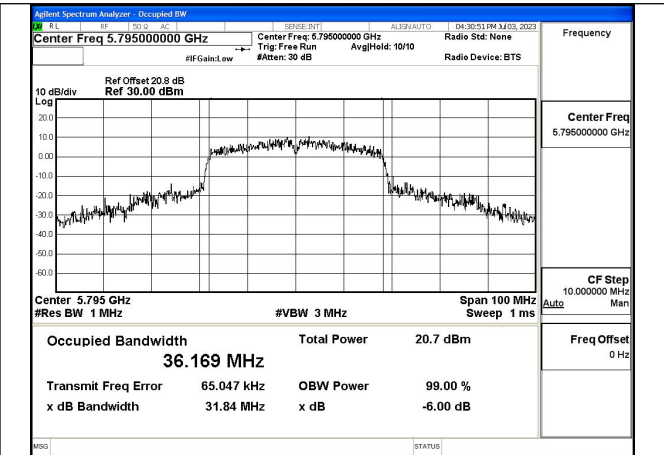

Test Mode:802.11ax HE20 5825MHz Chain1

Test Mode: 802.11n HT40

Test Mode:802.11n HT40 5755MHz Chain0

Test Mode:802.11n HT40 5795MHz Chain0

Test Mode:802.11n HT40 5755MHz Chain1

Test Mode:802.11n HT40 5795MHz Chain1

Test Mode: 802.11ac VHT40

Test Mode:802.11ac VHT40 5755MHz Chain0

Test Mode:802.11ac VHT40 5795MHz Chain0

Test Mode:802.11ac VHT40 5755MHz Chain1

Test Mode:802.11ac VHT40 5795MHz Chain1

Test Mode: 802.11ax HE40