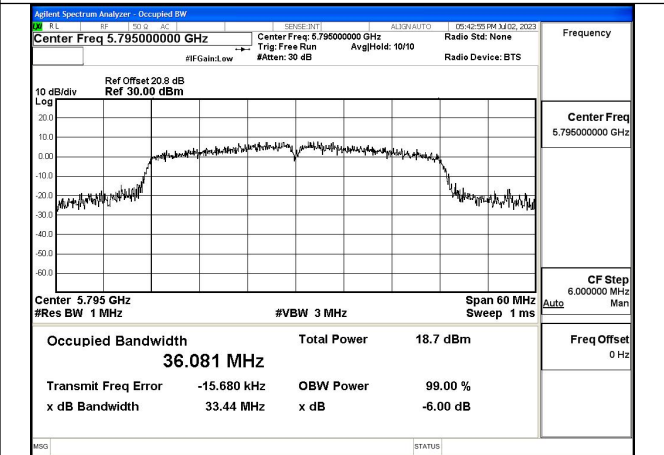

Test Mode: 802.11ax HE20

Test Mode:802.11ax HE20 5745MHz Chain0

Test Mode:802.11ax HE20 5785MHz Chain0

Test Mode:802.11ax HE20 5825MHz Chain0

Test Mode:802.11ax HE20 5745MHz Chain1

Test Mode:802.11ax HE20 5785MHz Chain1

Test Mode:802.11ax HE20 5825MHz Chain1

Test Mode: 802.11n HT40

Test Mode:802.11n HT40 5755MHz Chain0

Test Mode:802.11n HT40 5795MHz Chain0

Test Mode:802.11n HT40 5755MHz Chain1

Test Mode:802.11n HT40 5795MHz Chain1