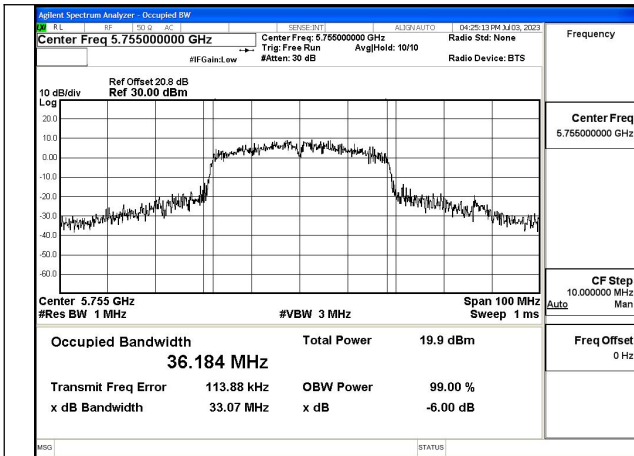

Test Mode:802.11ax HE20 5825MHz Chain1

Test Mode: 802.11n HT40

Test Mode:802.11n HT40 5755MHz Chain0

Test Mode:802.11n HT40 5795MHz Chain0

Test Mode:802.11n HT40 5755MHz Chain1

Test Mode:802.11n HT40 5795MHz Chain1

Test Mode: 802.11ac VHT40

Test Mode:802.11ac VHT40 5755MHz Chain0

Test Mode:802.11ac VHT40 5795MHz Chain0

Test Mode:802.11ac VHT40 5755MHz Chain1

Test Mode:802.11ac VHT40 5795MHz Chain1

Test Mode: 802.11ax HE40