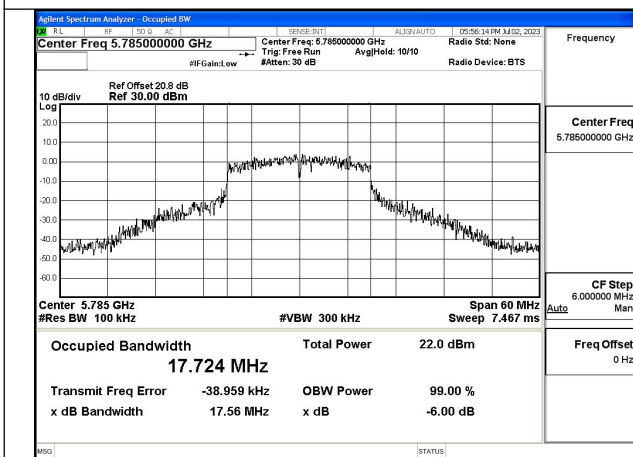

Test Mode:802.11n HT20 5825MHz Chain1

Test Mode: 802.11ac VHT20

Test Mode:802.11ac VHT20 5745MHz Chain0

Test Mode:802.11ac VHT20 5785MHz Chain0

Test Mode:802.11ac VHT20 5825MHz Chain0

Test Mode:802.11ac VHT20 5745MHz Chain1