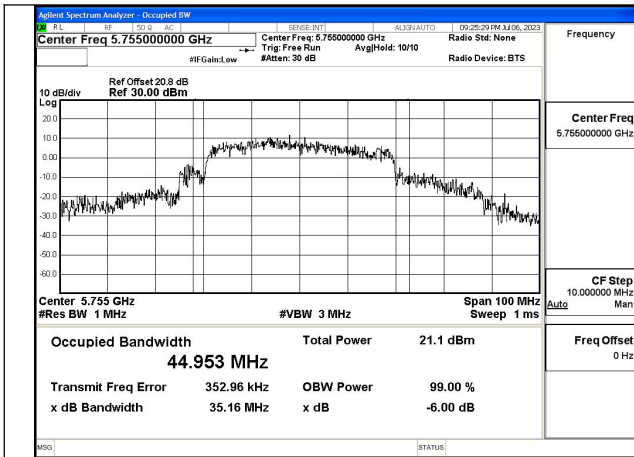

Test Mode: 802.11ac VHT40

Test Mode:802.11ac VHT40 5755MHz Chain0

Test Mode:802.11ac VHT40 5795MHz Chain0

Test Mode:802.11ac VHT40 5755MHz Chain1

Test Mode:802.11ac VHT40 5795MHz Chain1

Test Mode: 802.11ax HE40

Test Mode:802.11ax HE40 5755MHz Chain0

Test Mode:802.11ax HE40 5795MHz Chain0

Test Mode:802.11ax HE40 5755MHz Chain1

Test Mode:802.11ax HE40 5795MHz Chain1

Test Mode: 802.11ac VHT80

Test Mode:802.11ac VHT80 5775MHz Chain0