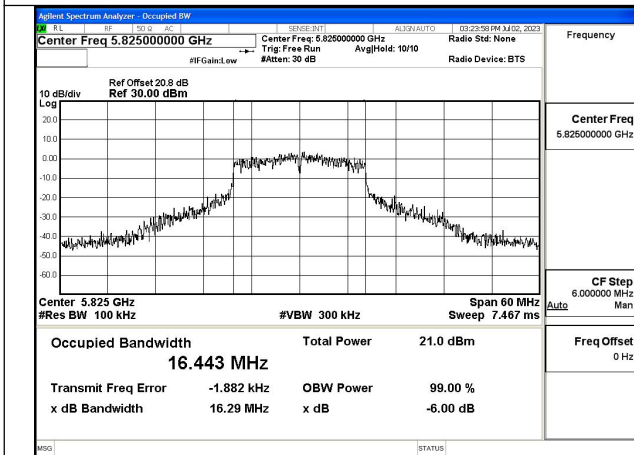

Test Mode:802.11a 5825MHz Chain0