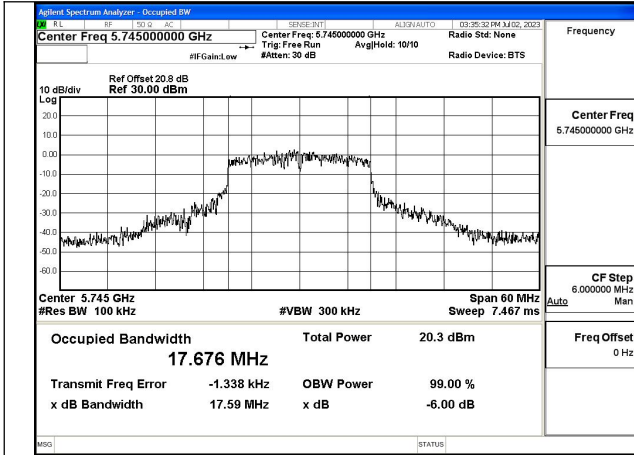

Test Mode: 802.11n HT20