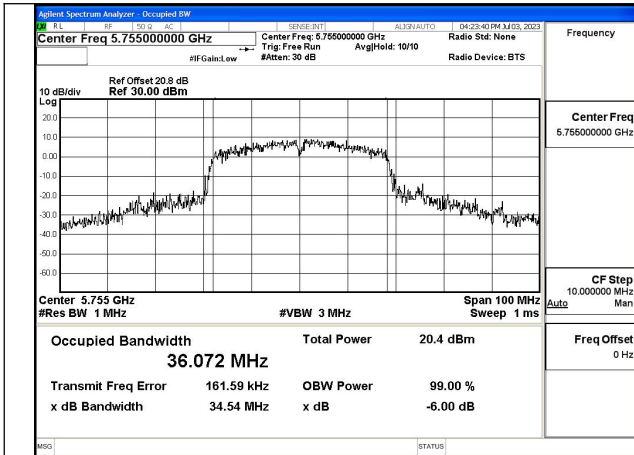

Test Mode:802.11ax HE20 5825MHz Chain1

Test Mode: 802.11n HT40

Test Mode:802.11n HT40 5755MHz Chain0

Test Mode:802.11n HT40 5795MHz Chain0

Test Mode:802.11n HT40 5755MHz Chain1

Test Mode:802.11n HT40 5795MHz Chain1

Test Mode: 802.11ac VHT40

Test Mode:802.11ac VHT40 5755MHz Chain0

Test Mode:802.11ac VHT40 5795MHz Chain0

Test Mode:802.11ac VHT40 5755MHz Chain1

Test Mode:802.11ac VHT40 5795MHz Chain1

Test Mode: 802.11ax HE40