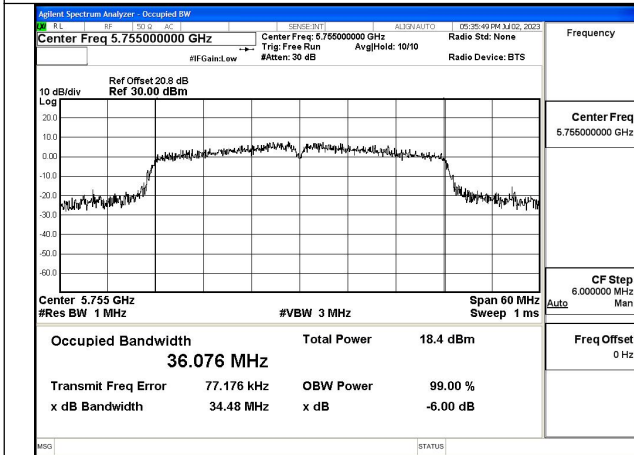

Test Mode: 802.11ax HE20

Test Mode:802.11ax HE20 5745MHz Chain0

Test Mode:802.11ax HE20 5785MHz Chain0

Test Mode:802.11ax HE20 5825MHz Chain0

Test Mode:802.11ax HE20 5745MHz Chain1

Test Mode:802.11ax HE20 5785MHz Chain1

Test Mode:802.11ax HE20 5825MHz Chain1

Test Mode: 802.11n HT40

Test Mode:802.11n HT40 5755MHz Chain0

Test Mode:802.11n HT40 5795MHz Chain0

Test Mode:802.11n HT40 5755MHz Chain1

Test Mode:802.11n HT40 5795MHz Chain1