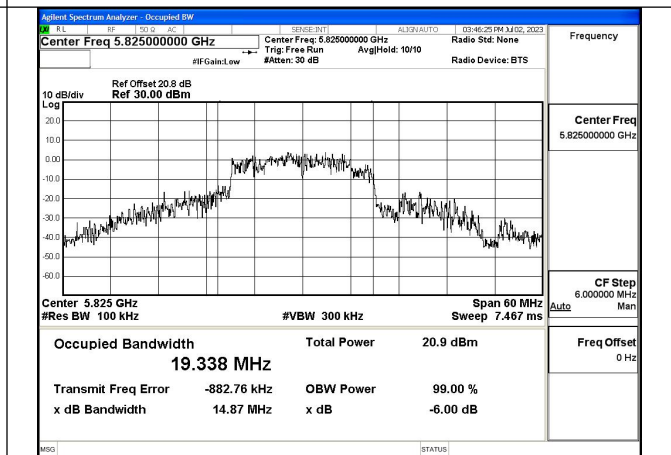

Test Mode: 802.11a

Test Mode:802.11a 5745MHz Chain0

Test Mode:802.11a 5785MHz Chain0

Test Mode:802.11a 5825MHz Chain0

Test Mode:802.11a 5745MHz Chain1

Test Mode:802.11a 5785MHz Chain1

Test Mode:802.11a 5825MHz Chain1

Test Mode: 802.11n HT20

Test Mode:802.11n HT20 5745MHz Chain0

Test Mode:802.11n HT20 5785MHz Chain0

Test Mode:802.11n HT20 5825MHz Chain0

Test Mode:802.11n HT20 5745MHz Chain1

Test Mode:802.11n HT20 5785MHz Chain1

Test Mode:802.11n HT20 5825MHz Chain1

Test Mode: 802.11ac VHT20

Test Mode:802.11ac VHT20 5745MHz Chain0

Test Mode:802.11ac VHT20 5785MHz Chain0

Test Mode:802.11ac VHT20 5825MHz Chain0

Test Mode:802.11ac VHT20 5745MHz Chain1