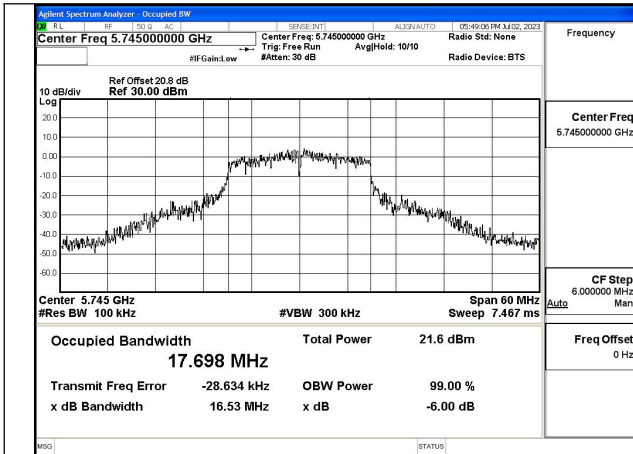

Test Mode: 802.11n HT20

Test Mode:802.11n HT20 5745MHz Chain0

Test Mode:802.11n HT20 5785MHz Chain0

Test Mode:802.11n HT20 5825MHz Chain0

Test Mode:802.11n HT20 5745MHz Chain1

Test Mode:802.11n HT20 5785MHz Chain1

Test Mode:802.11n HT20 5825MHz Chain1

Test Mode: 802.11ac VHT20

Test Mode:802.11ac VHT20 5745MHz Chain0

Test Mode:802.11ac VHT20 5785MHz Chain0

Test Mode:802.11ac VHT20 5825MHz Chain0

Test Mode:802.11ac VHT20 5745MHz Chain1