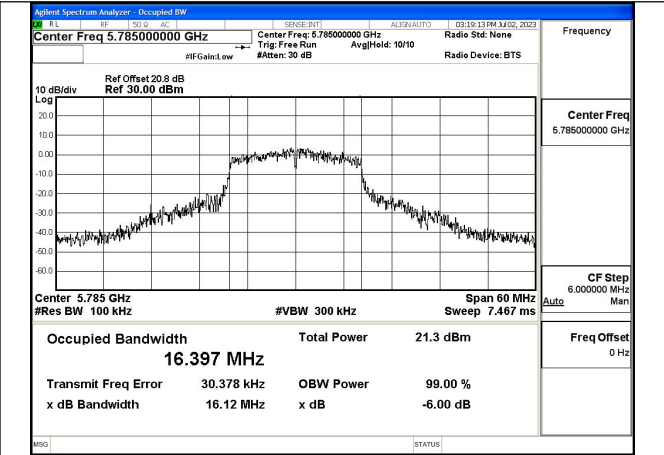

Test Mode: 802.11a

Test Mode:802.11a 5785MHz Chain0