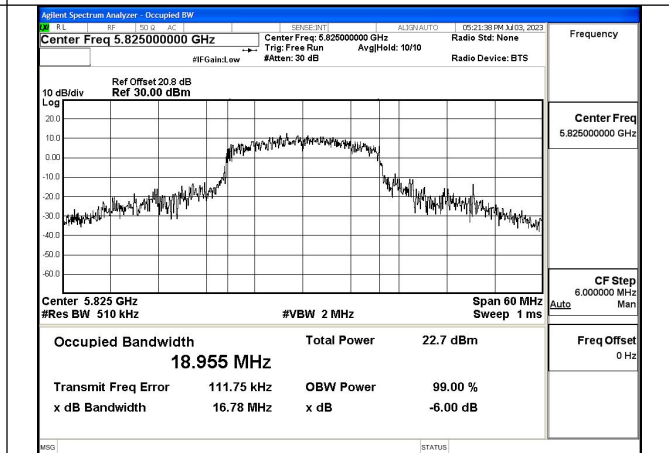

Test Mode: 802.11ax HE20

Test Mode:802.11ax HE20 5745MHz Chain0

Test Mode:802.11ax HE20 5785MHz Chain0

Test Mode:802.11ax HE20 5825MHz Chain0

Test Mode:802.11ax HE20 5745MHz Chain1

Test Mode:802.11ax HE20 5785MHz Chain1

Test Mode:802.11ax HE20 5825MHz Chain1

Test Mode: 802.11n HT40

Test Mode:802.11n HT40 5755MHz Chain0

Test Mode:802.11n HT40 5795MHz Chain0

Test Mode:802.11n HT40 5755MHz Chain1

Test Mode:802.11n HT40 5795MHz Chain1