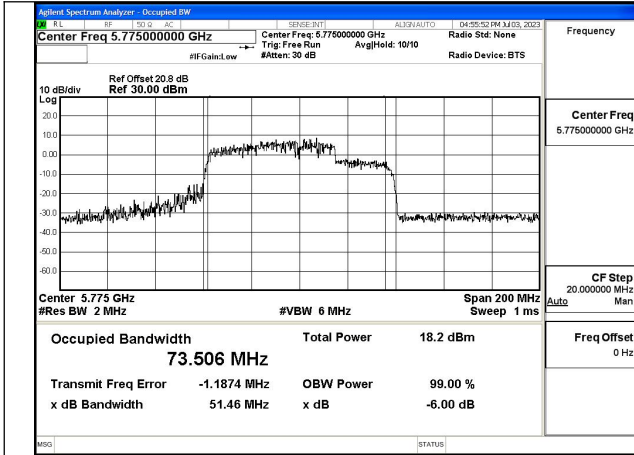

Test Mode:802.11ax HE40 5755MHz Chain0

Test Mode:802.11ax HE40 5795MHz Chain0

Test Mode:802.11ax HE40 5755MHz Chain1

Test Mode:802.11ax HE40 5795MHz Chain1

Test Mode: 802.11ac VHT80

Test Mode:802.11ac VHT80 5775MHz Chain0

Test Mode:802.11ac VHT80 5775MHz Chain1

Test Mode: 802.11ax HE80

Test Mode:802.11ax HE80 5775MHz Chain0

Test Mode:802.11ax HE80 5775MHz Chain1

6dB Bandwidth

Offset 20.8dB = Attenuator + Temporary antenna connector loss + Cable loss