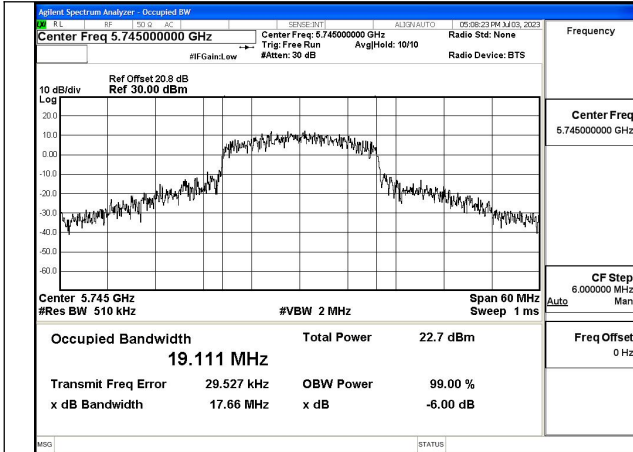

Test Mode: 802.11ax HE20

Test Mode:802.11ax HE20 5745MHz Chain0

Test Mode:802.11ax HE20 5785MHz Chain0

Test Mode:802.11ax HE20 5825MHz Chain0

Test Mode:802.11ax HE20 5745MHz Chain1

Test Mode:802.11ax HE20 5785MHz Chain1

Test Mode:802.11ax HE20 5825MHz Chain1

Test Mode: 802.11n HT40

Test Mode:802.11n HT40 5755MHz Chain0

Test Mode:802.11n HT40 5795MHz Chain0

Test Mode:802.11n HT40 5755MHz Chain1

Test Mode:802.11n HT40 5795MHz Chain1