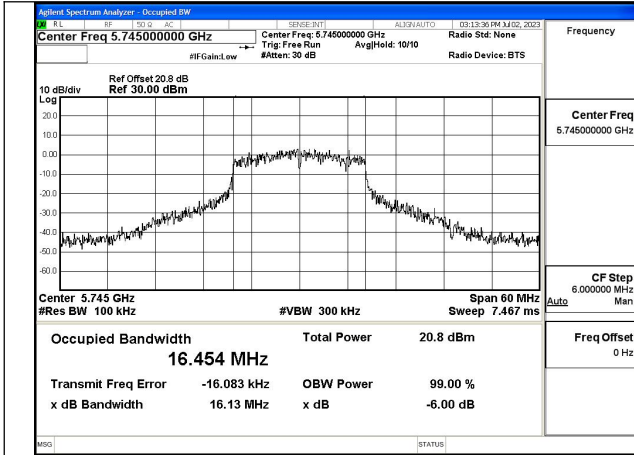

Test Mode: 802.11a

Test Mode:802.11a 5745MHz Chain0