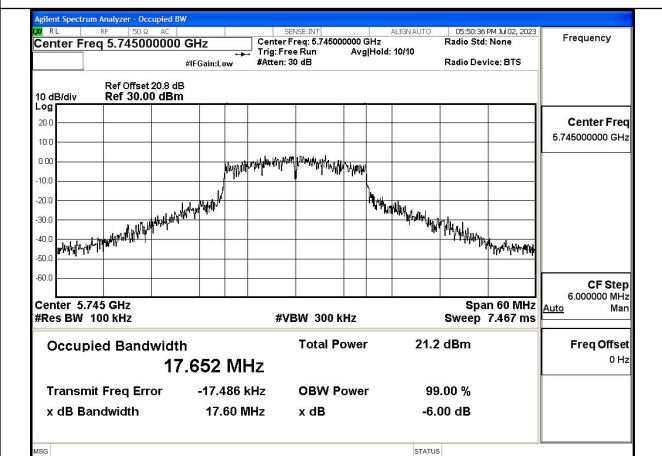

Test Mode:802.11ac VHT20 5745MHz Chain0

Test Mode:802.11ac VHT20 5785MHz Chain0