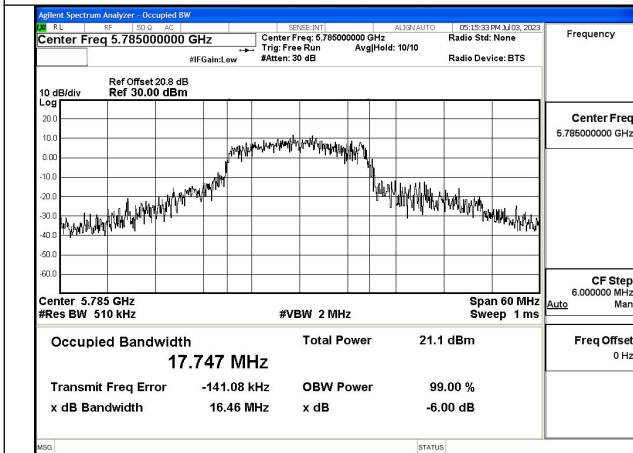

Test Mode: 802.11ax HE20

Test Mode:802.11ax HE20 5745MHz Chain0

Test Mode:802.11ax HE20 5785MHz Chain0

Test Mode:802.11ax HE20 5825MHz Chain0

Test Mode:802.11ax HE20 5745MHz Chain1

Test Mode:802.11ax HE20 5785MHz Chain1