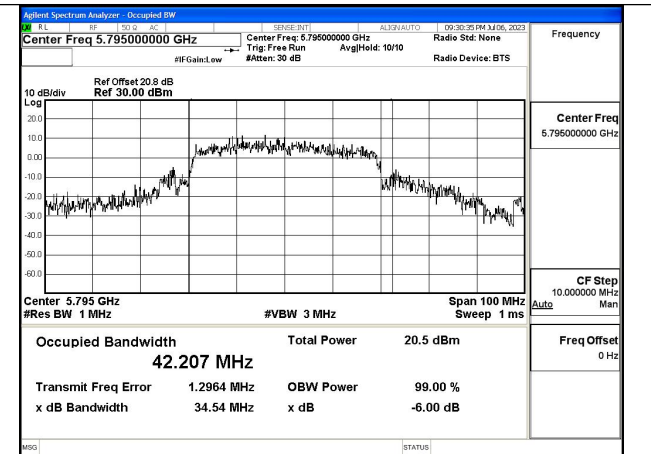

Test Mode: 802.11ac VHT40

Test Mode:802.11ac VHT40 5755MHz Chain0

Test Mode:802.11ac VHT40 5795MHz Chain0

Test Mode:802.11ac VHT40 5755MHz Chain1

Test Mode:802.11ac VHT40 5795MHz Chain1

Test Mode: 802.11ax HE40

Test Mode:802.11ax HE40 5755MHz Chain0

Test Mode:802.11ax HE40 5795MHz Chain0

Test Mode:802.11ax HE40 5755MHz Chain1

Test Mode:802.11ax HE40 5795MHz Chain1

Test Mode: 802.11ac VHT80

Test Mode:802.11ac VHT80 5775MHz Chain0