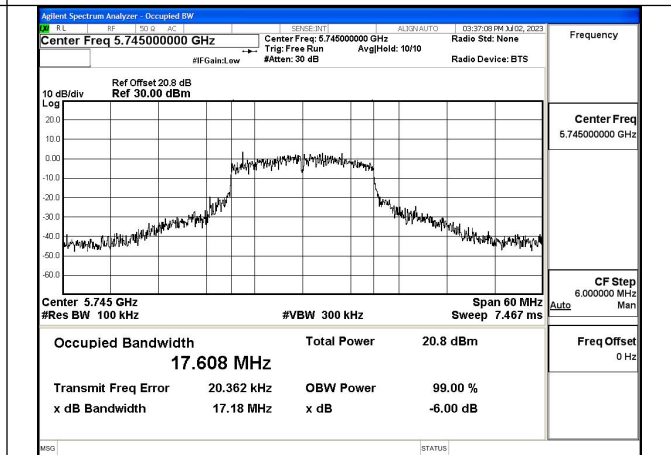

Test Mode:802.11n HT20 5745MHz Chain0

Test Mode:802.11n HT20 5785MHz Chain0