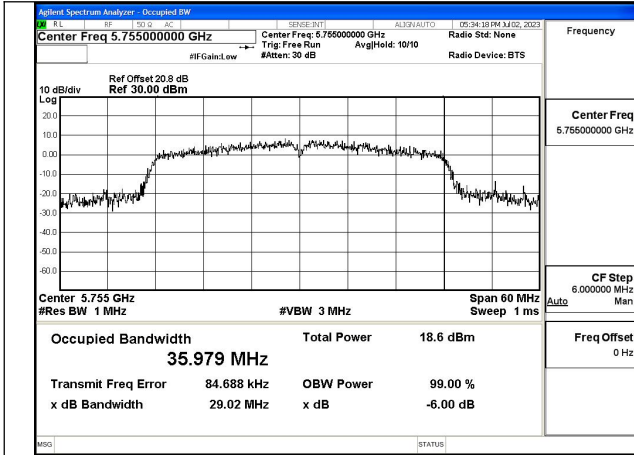

Test Mode: 802.11n HT40