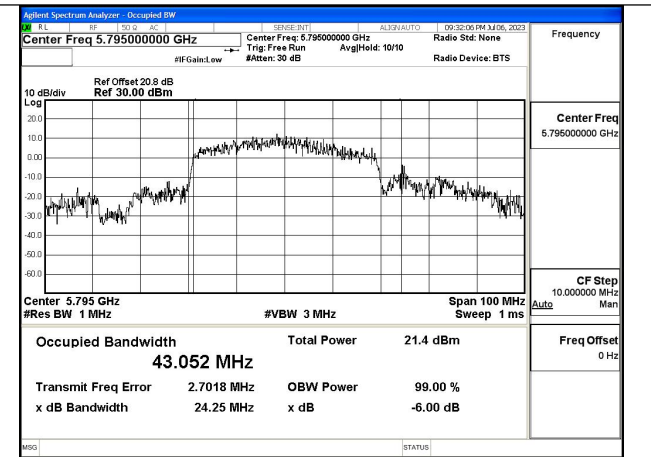

Test Mode: 802.11ac VHT40

Test Mode:802.11ac VHT40 5755MHz Chain0

Test Mode:802.11ac VHT40 5795MHz Chain0

Test Mode:802.11ac VHT40 5755MHz Chain1

Test Mode:802.11ac VHT40 5795MHz Chain1

Test Mode: 802.11ax HE40

Test Mode:802.11ax HE40 5755MHz Chain0

Test Mode:802.11ax HE40 5795MHz Chain0

Test Mode:802.11ax HE40 5755MHz Chain1

Test Mode:802.11ax HE40 5795MHz Chain1

Test Mode: 802.11ac VHT80

Test Mode:802.11ac VHT80 5775MHz Chain0