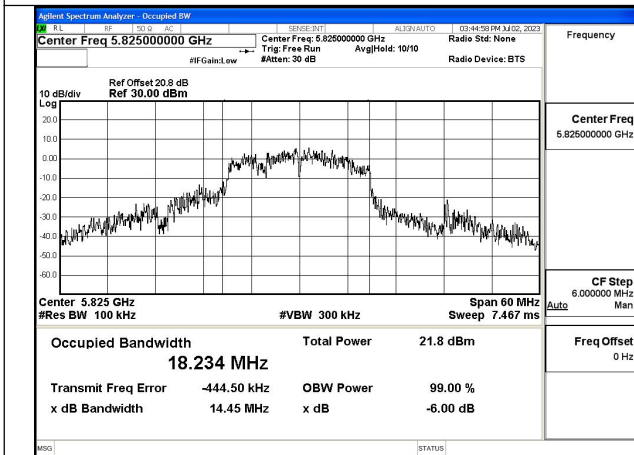

Test Mode:802.11n HT20 5745MHz Chain0

Test Mode:802.11n HT20 5785MHz Chain0