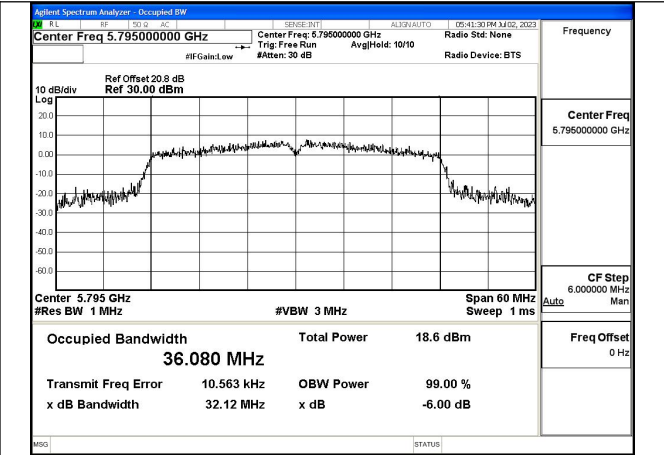

Test Mode: 802.11ax HE20

Test Mode:802.11ax HE20 5745MHz Chain0

Test Mode:802.11ax HE20 5785MHz Chain0

Test Mode:802.11ax HE20 5825MHz Chain0

Test Mode:802.11ax HE20 5745MHz Chain1

Test Mode:802.11ax HE20 5785MHz Chain1

Test Mode:802.11ax HE20 5825MHz Chain1

Test Mode: 802.11n HT40

Test Mode:802.11n HT40 5755MHz Chain0

Test Mode:802.11n HT40 5795MHz Chain0

Test Mode:802.11n HT40 5755MHz Chain1

Test Mode:802.11n HT40 5795MHz Chain1