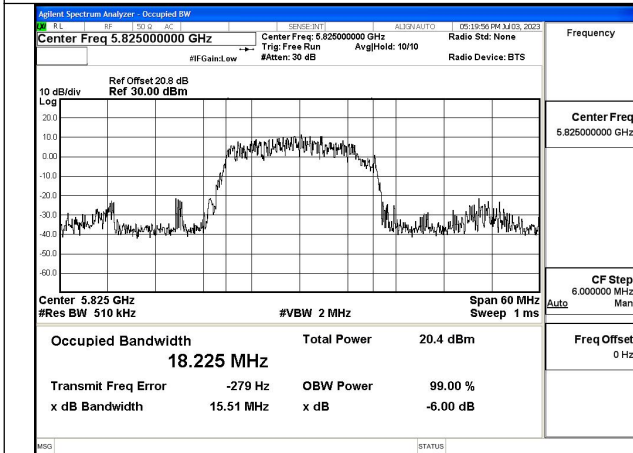

Test Mode: 802.11ax HE20

Test Mode:802.11ax HE20 5745MHz Chain0

Test Mode:802.11ax HE20 5785MHz Chain0

Test Mode:802.11ax HE20 5825MHz Chain0

Test Mode:802.11ax HE20 5745MHz Chain1

Test Mode:802.11ax HE20 5785MHz Chain1

Test Mode:802.11ax HE20 5825MHz Chain1

Test Mode: 802.11n HT40

Test Mode:802.11n HT40 5755MHz Chain0

Test Mode:802.11n HT40 5795MHz Chain0

Test Mode:802.11n HT40 5755MHz Chain1

Test Mode:802.11n HT40 5795MHz Chain1