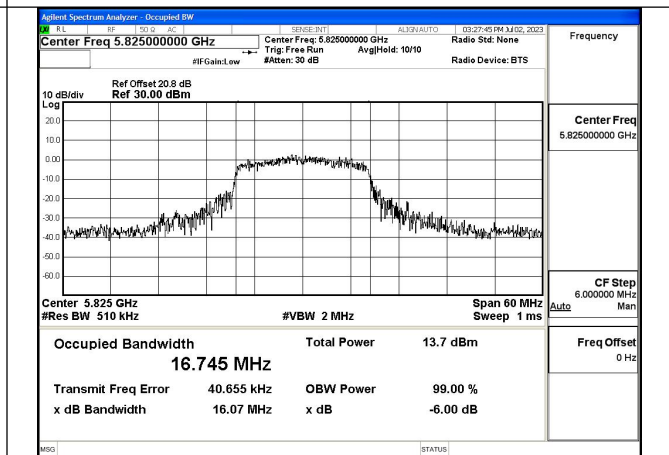

Test Mode: 802.11a

Test Mode:802.11a 5745MHz Chain0

Test Mode:802.11a 5785MHz Chain0

Test Mode:802.11a 5825MHz Chain0

Test Mode:802.11a 5745MHz Chain1

Test Mode:802.11a 5785MHz Chain1

Test Mode:802.11a 5825MHz Chain1