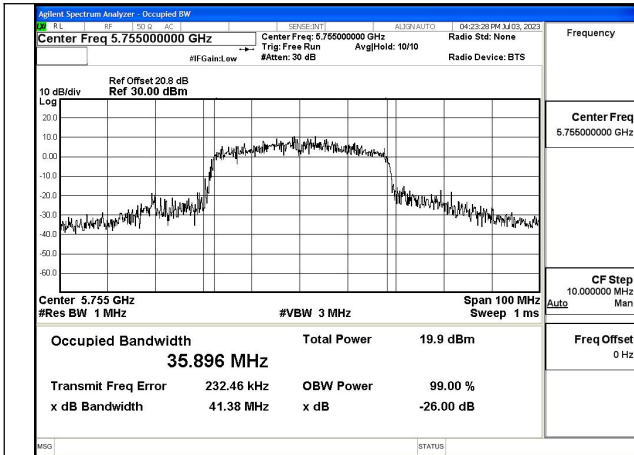

Test Mode:802.11ax HE20 5825MHz Chain1

Test Mode: 802.11n HT40

Test Mode:802.11n HT40 5755MHz Chain0

Test Mode:802.11n HT40 5795MHz Chain0

Test Mode:802.11n HT40 5755MHz Chain1

Test Mode:802.11n HT40 5795MHz Chain1

Test Mode: 802.11ac VHT40

Test Mode:802.11ac VHT40 5755MHz Chain0

Test Mode:802.11ac VHT40 5795MHz Chain0

Test Mode:802.11ac VHT40 5755MHz Chain1

Test Mode:802.11ac VHT40 5795MHz Chain1

Test Mode: 802.11ax HE40