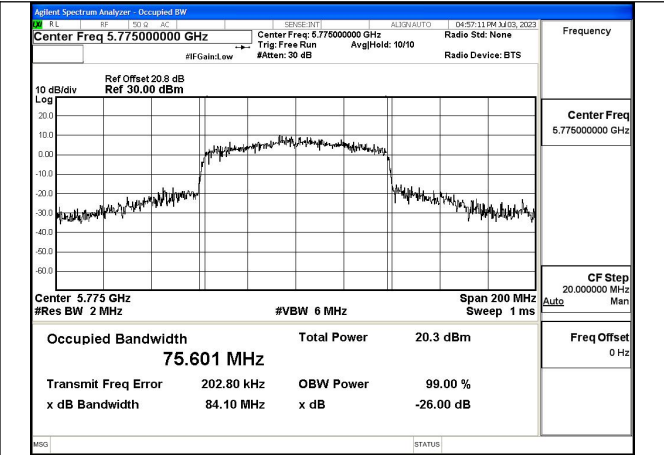

Test Mode:802.11ax HE40 5755MHz Chain0

Test Mode:802.11ax HE40 5795MHz Chain0

Test Mode:802.11ax HE40 5755MHz Chain1

Test Mode:802.11ax HE40 5795MHz Chain1

Test Mode: 802.11ac VHT80

Test Mode:802.11ac VHT80 5775MHz Chain0

Test Mode:802.11ac VHT80 5775MHz Chain1

Test Mode: 802.11ax HE80

Test Mode:802.11ax HE80 5775MHz Chain0

Test Mode:802.11ax HE80 5775MHz Chain1

Occupied Bandwidth

Offset 20.8dB = Attenuator + Temporary antenna connector loss + Cable loss