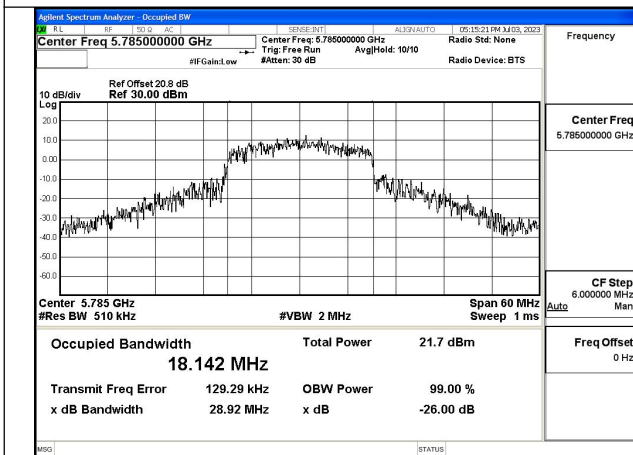

Test Mode: 802.11ax HE20

Test Mode:802.11ax HE20 5745MHz Chain0

Test Mode:802.11ax HE20 5785MHz Chain0

Test Mode:802.11ax HE20 5825MHz Chain0

Test Mode:802.11ax HE20 5745MHz Chain1

Test Mode:802.11ax HE20 5785MHz Chain1