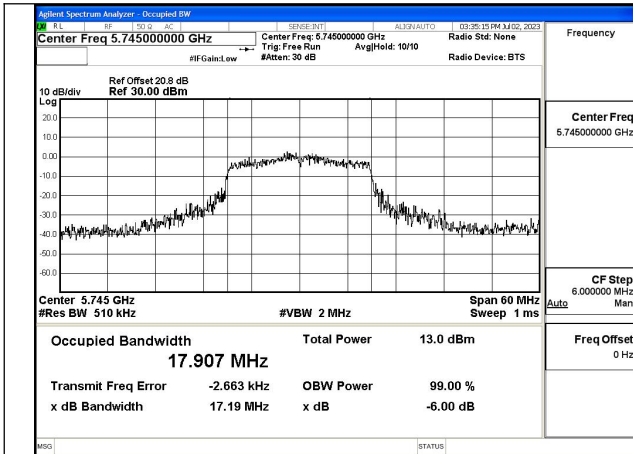

Test Mode: 802.11n HT20