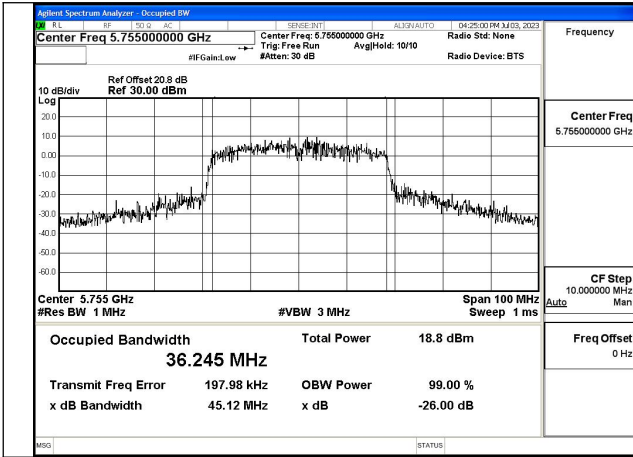

Test Mode:802.11ax HE20 5825MHz Chain1

Test Mode: 802.11n HT40

Test Mode:802.11n HT40 5755MHz Chain0

Test Mode:802.11n HT40 5795MHz Chain0

Test Mode:802.11n HT40 5755MHz Chain1

Test Mode:802.11n HT40 5795MHz Chain1

Test Mode: 802.11ac VHT40

Test Mode:802.11ac VHT40 5755MHz Chain0

Test Mode:802.11ac VHT40 5795MHz Chain0

Test Mode:802.11ac VHT40 5755MHz Chain1

Test Mode:802.11ac VHT40 5795MHz Chain1

Test Mode: 802.11ax HE40