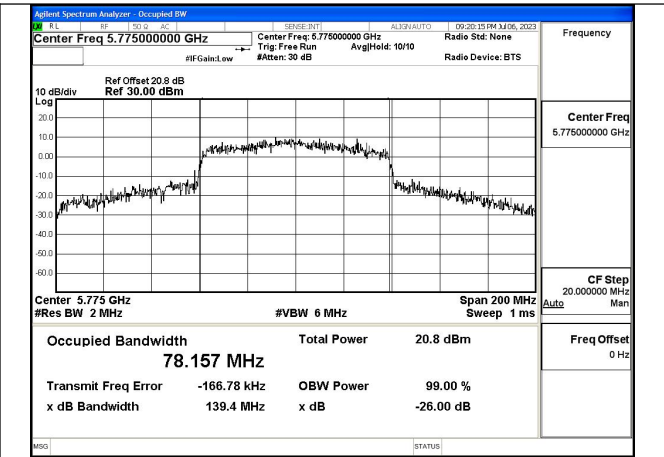

Test Mode:802.11ax HE40 5755MHz Chain0

Test Mode:802.11ax HE40 5795MHz Chain0

Test Mode:802.11ax HE40 5755MHz Chain1

Test Mode:802.11ax HE40 5795MHz Chain1

Test Mode: 802.11ac VHT80

Test Mode:802.11ac VHT80 5775MHz Chain0

Test Mode:802.11ac VHT80 5775MHz Chain1

Test Mode: 802.11ax HE80

Test Mode:802.11ax HE80 5775MHz Chain0

Test Mode:802.11ax HE80 5775MHz Chain1

Occupied Bandwidth

Offset 20.8dB = Attenuator + Temporary antenna connector loss + Cable loss