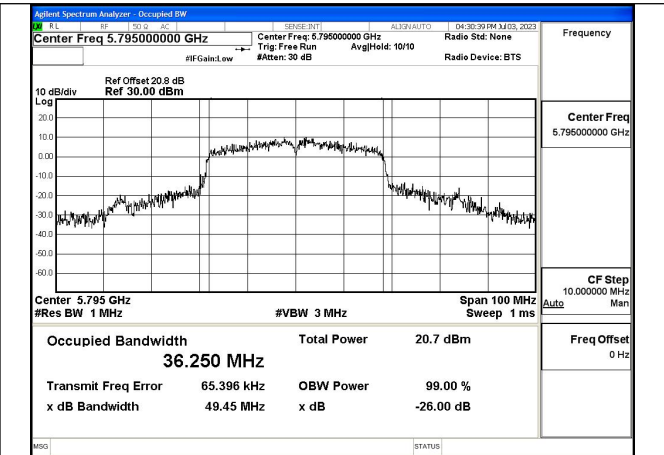

Test Mode:802.11ax HE20 5825MHz Chain1

Test Mode: 802.11n HT40

Test Mode:802.11n HT40 5755MHz Chain0

Test Mode:802.11n HT40 5795MHz Chain0

Test Mode:802.11n HT40 5755MHz Chain1

Test Mode:802.11n HT40 5795MHz Chain1

Test Mode: 802.11ac VHT40

Test Mode:802.11ac VHT40 5755MHz Chain0

Test Mode:802.11ac VHT40 5795MHz Chain0

Test Mode:802.11ac VHT40 5755MHz Chain1

Test Mode:802.11ac VHT40 5795MHz Chain1

Test Mode: 802.11ax HE40