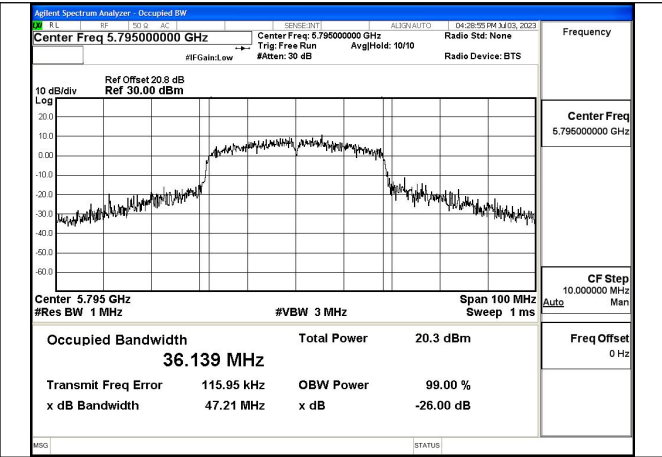

Test Mode: 802.11ac VHT40

Test Mode:802.11ac VHT40 5755MHz Chain0

Test Mode:802.11ac VHT40 5795MHz Chain0

Test Mode:802.11ac VHT40 5755MHz Chain1

Test Mode:802.11ac VHT40 5795MHz Chain1

Test Mode: 802.11ax HE40

Test Mode:802.11ax HE40 5755MHz Chain0

Test Mode:802.11ax HE40 5795MHz Chain0

Test Mode:802.11ax HE40 5755MHz Chain1

Test Mode:802.11ax HE40 5795MHz Chain1

Test Mode: 802.11ac VHT80

Test Mode:802.11ac VHT80 5775MHz Chain0