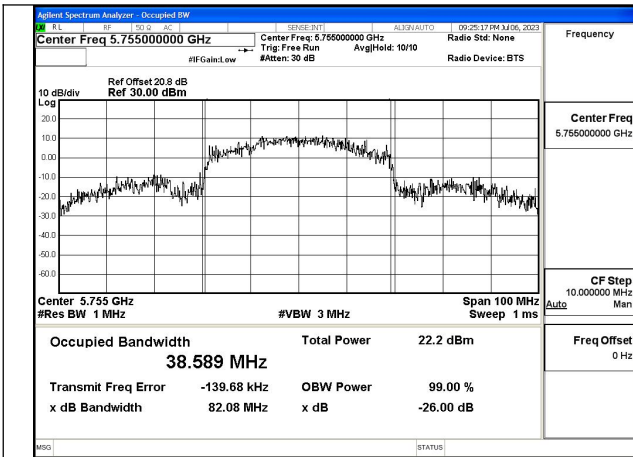

Test Mode: 802.11ac VHT40

Test Mode:802.11ac VHT40 5755MHz Chain0

Test Mode:802.11ac VHT40 5795MHz Chain0

Test Mode:802.11ac VHT40 5755MHz Chain1

Test Mode:802.11ac VHT40 5795MHz Chain1

Test Mode: 802.11ax HE40

Test Mode:802.11ax HE40 5755MHz Chain0

Test Mode:802.11ax HE40 5795MHz Chain0

Test Mode:802.11ax HE40 5755MHz Chain1

Test Mode:802.11ax HE40 5795MHz Chain1

Test Mode: 802.11ac VHT80

Test Mode:802.11ac VHT80 5775MHz Chain0

Test Mode:802.11ac VHT80 5775MHz Chain1

Test Mode: 802.11ax HE80

Test Mode:802.11ax HE80 5775MHz Chain0

Test Mode:802.11ax HE80 5775MHz Chain1

Occupied Bandwidth

Offset 20.8dB = Attenuator + Temporary antenna connector loss + Cable loss