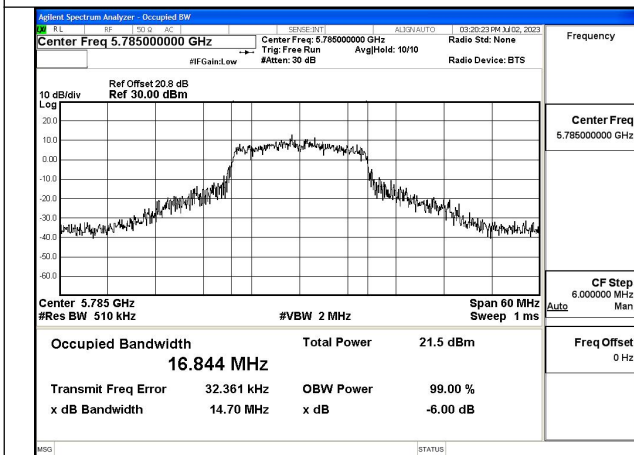

Test Mode: 802.11a

Test Mode:802.11a 5745MHz Chain0

Test Mode:802.11a 5785MHz Chain0

Test Mode:802.11a 5825MHz Chain0

Test Mode:802.11a 5745MHz Chain1

Test Mode:802.11a 5785MHz Chain1

Test Mode:802.11a 5825MHz Chain1