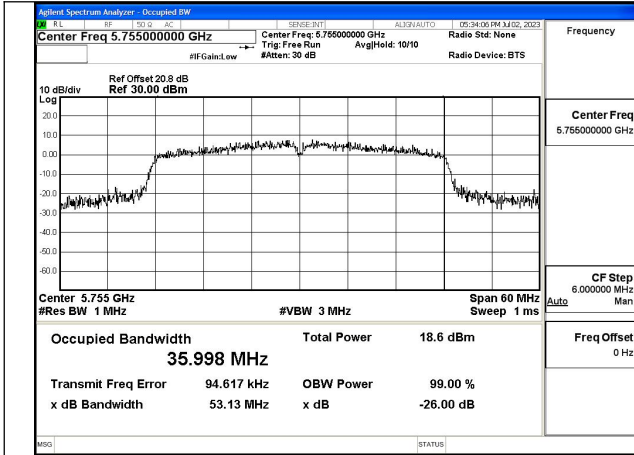

Test Mode: 802.11n HT40