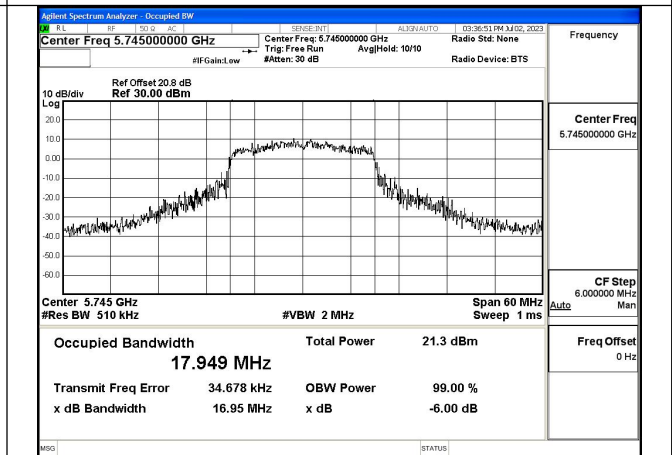

Test Mode: 802.11a

Test Mode:802.11a 5745MHz Chain0

Test Mode:802.11a 5785MHz Chain0

Test Mode:802.11a 5825MHz Chain0

Test Mode:802.11a 5745MHz Chain1

Test Mode:802.11a 5785MHz Chain1

Test Mode:802.11a 5825MHz Chain1

Test Mode: 802.11n HT20

Test Mode:802.11n HT20 5745MHz Chain0

Test Mode:802.11n HT20 5785MHz Chain0

Test Mode:802.11n HT20 5825MHz Chain0

Test Mode:802.11n HT20 5745MHz Chain1

Test Mode:802.11n HT20 5785MHz Chain1