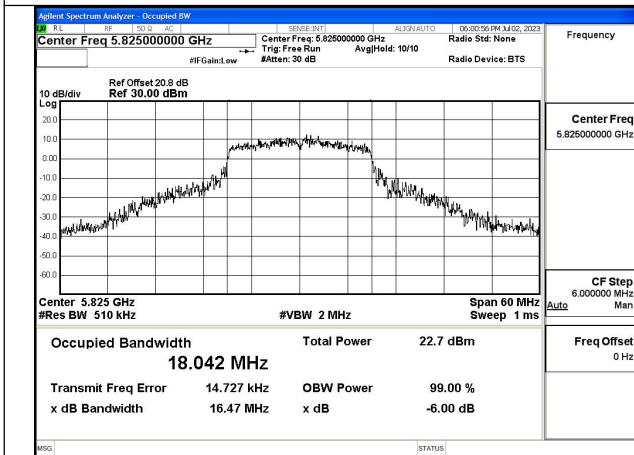

Test Mode:802.11ac VHT20 5745MHz Chain0

Test Mode:802.11ac VHT20 5785MHz Chain0