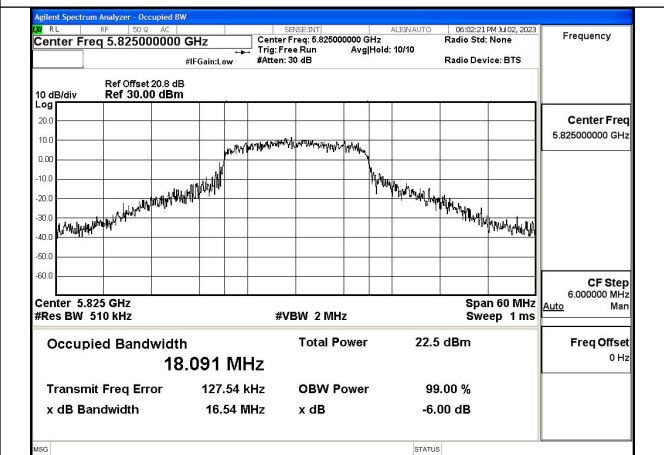

Test Mode:802.11n HT20 5825MHz Chain1

Test Mode: 802.11ac VHT20

Test Mode:802.11ac VHT20 5745MHz Chain0

Test Mode:802.11ac VHT20 5785MHz Chain0

Test Mode:802.11ac VHT20 5825MHz Chain0

Test Mode:802.11ac VHT20 5745MHz Chain1

Test Mode:802.11ac VHT20 5785MHz Chain1

Test Mode:802.11ac VHT20 5825MHz Chain1