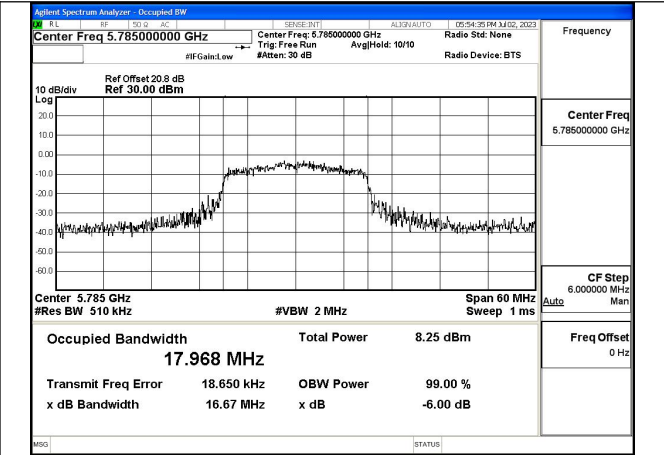

Test Mode: 802.11ac VHT20