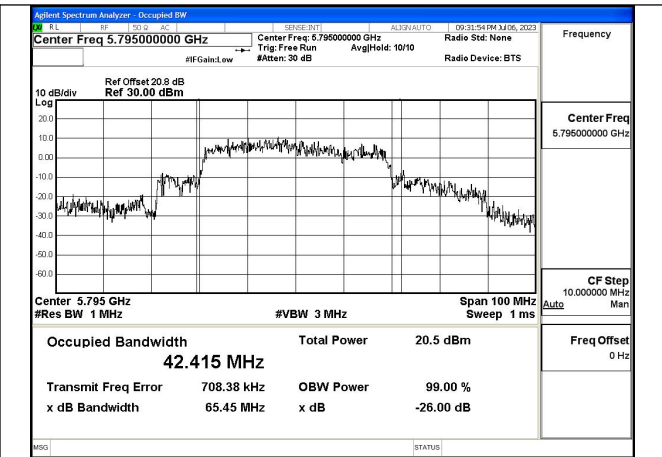

Test Mode: 802.11ac VHT40

Test Mode:802.11ac VHT40 5755MHz Chain0

Test Mode:802.11ac VHT40 5795MHz Chain0

Test Mode:802.11ac VHT40 5755MHz Chain1

Test Mode:802.11ac VHT40 5795MHz Chain1

Test Mode: 802.11ax HE40

Test Mode:802.11ax HE40 5755MHz Chain0

Test Mode:802.11ax HE40 5795MHz Chain0

Test Mode:802.11ax HE40 5755MHz Chain1

Test Mode:802.11ax HE40 5795MHz Chain1

Test Mode: 802.11ac VHT80

Test Mode:802.11ac VHT80 5775MHz Chain0

Test Mode:802.11ac VHT80 5775MHz Chain1

Test Mode: 802.11ax HE80

Test Mode:802.11ax HE80 5775MHz Chain0

Test Mode:802.11ax HE80 5775MHz Chain1

Occupied Bandwidth

Offset 20.8dB = Attenuator + Temporary antenna connector loss + Cable loss