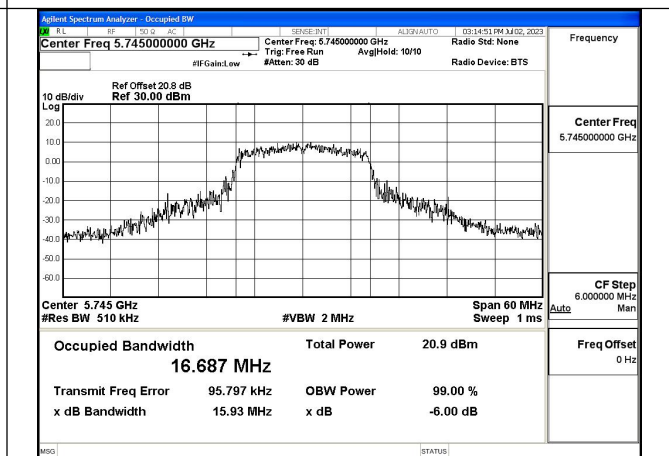

Test Mode: 802.11a

Test Mode:802.11a 5745MHz Chain0

Test Mode:802.11a 5785MHz Chain0

Test Mode:802.11a 5825MHz Chain0

Test Mode:802.11a 5745MHz Chain1

Test Mode:802.11a 5785MHz Chain1

Test Mode:802.11a 5825MHz Chain1