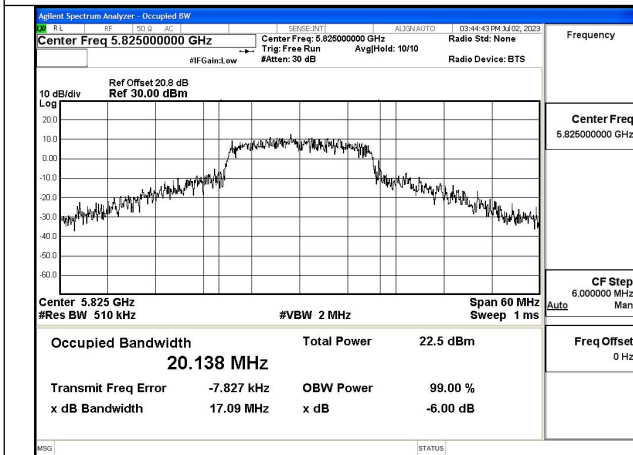

Test Mode:802.11n HT20 5745MHz Chain0

Test Mode:802.11n HT20 5785MHz Chain0