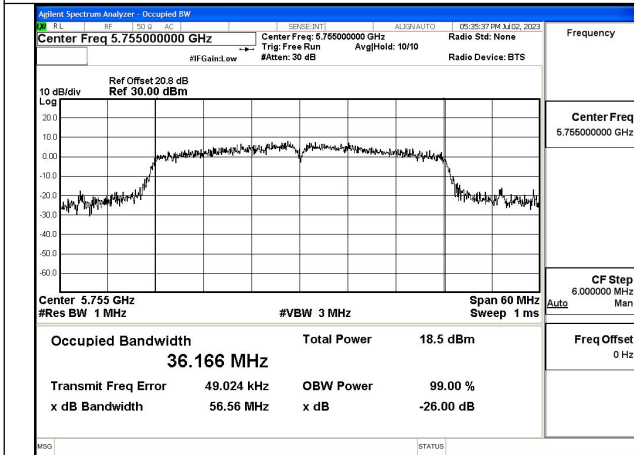

Test Mode: 802.11ax HE20

Test Mode:802.11ax HE20 5745MHz Chain0

Test Mode:802.11ax HE20 5785MHz Chain0

Test Mode:802.11ax HE20 5825MHz Chain0

Test Mode:802.11ax HE20 5745MHz Chain1

Test Mode:802.11ax HE20 5785MHz Chain1

Test Mode:802.11ax HE20 5825MHz Chain1

Test Mode: 802.11n HT40

Test Mode:802.11n HT40 5755MHz Chain0

Test Mode:802.11n HT40 5795MHz Chain0

Test Mode:802.11n HT40 5755MHz Chain1

Test Mode:802.11n HT40 5795MHz Chain1