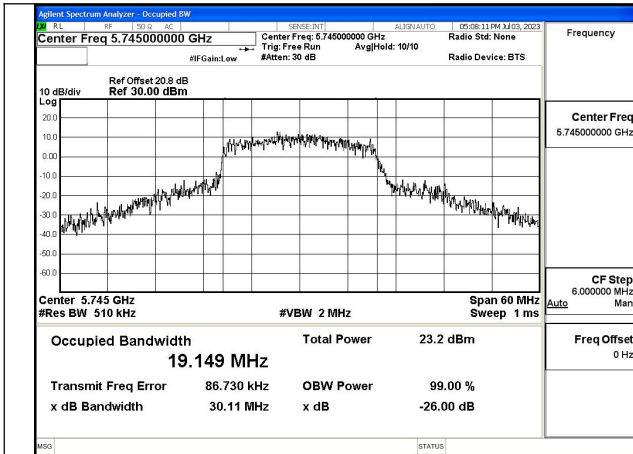

Test Mode: 802.11ax HE20

Test Mode:802.11ax HE20 5745MHz Chain0

Test Mode:802.11ax HE20 5785MHz Chain0

Test Mode:802.11ax HE20 5825MHz Chain0

Test Mode:802.11ax HE20 5745MHz Chain1

Test Mode:802.11ax HE20 5785MHz Chain1

Test Mode:802.11ax HE20 5825MHz Chain1

Test Mode: 802.11n HT40

Test Mode:802.11n HT40 5755MHz Chain0

Test Mode:802.11n HT40 5795MHz Chain0

Test Mode:802.11n HT40 5755MHz Chain1

Test Mode:802.11n HT40 5795MHz Chain1