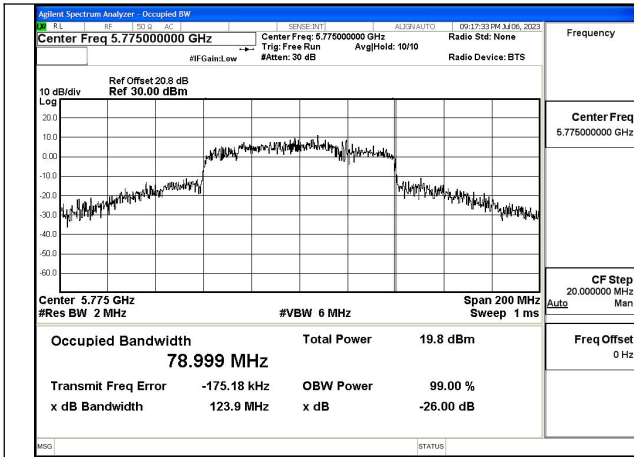

Test Mode:802.11ax HE40 5755MHz Chain0

Test Mode:802.11ax HE40 5795MHz Chain0

Test Mode:802.11ax HE40 5755MHz Chain1

Test Mode:802.11ax HE40 5795MHz Chain1

Test Mode: 802.11ac VHT80

Test Mode:802.11ac VHT80 5775MHz Chain0

Test Mode:802.11ac VHT80 5775MHz Chain1

Test Mode: 802.11ax HE80

Test Mode:802.11ax HE80 5775MHz Chain0

Test Mode:802.11ax HE80 5775MHz Chain1

Occupied Bandwidth

Offset 20.8dB = Attenuator + Temporary antenna connector loss + Cable loss