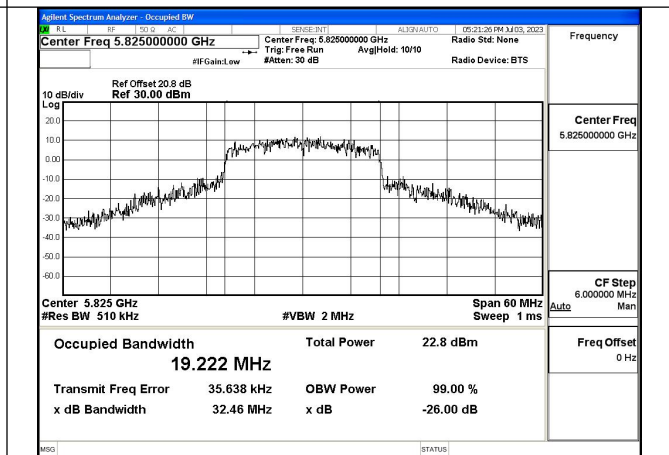

Test Mode: 802.11ax HE20

Test Mode:802.11ax HE20 5745MHz Chain0

Test Mode:802.11ax HE20 5785MHz Chain0

Test Mode:802.11ax HE20 5825MHz Chain0

Test Mode:802.11ax HE20 5745MHz Chain1

Test Mode:802.11ax HE20 5785MHz Chain1

Test Mode:802.11ax HE20 5825MHz Chain1

Test Mode: 802.11n HT40

Test Mode:802.11n HT40 5755MHz Chain0

Test Mode:802.11n HT40 5795MHz Chain0

Test Mode:802.11n HT40 5755MHz Chain1

Test Mode:802.11n HT40 5795MHz Chain1