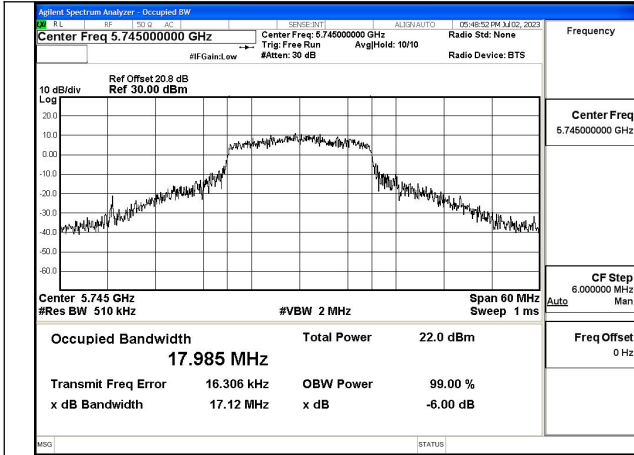

Test Mode: 802.11ac VHT20