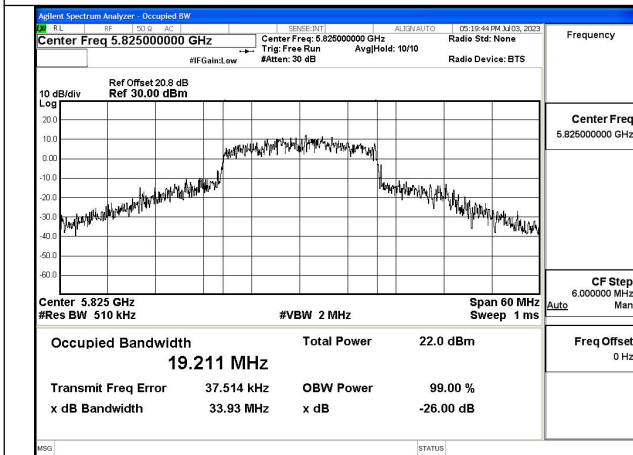

Test Mode: 802.11ax HE20

Test Mode:802.11ax HE20 5745MHz Chain0

Test Mode:802.11ax HE20 5785MHz Chain0

Test Mode:802.11ax HE20 5825MHz Chain0

Test Mode:802.11ax HE20 5745MHz Chain1

Test Mode:802.11ax HE20 5785MHz Chain1