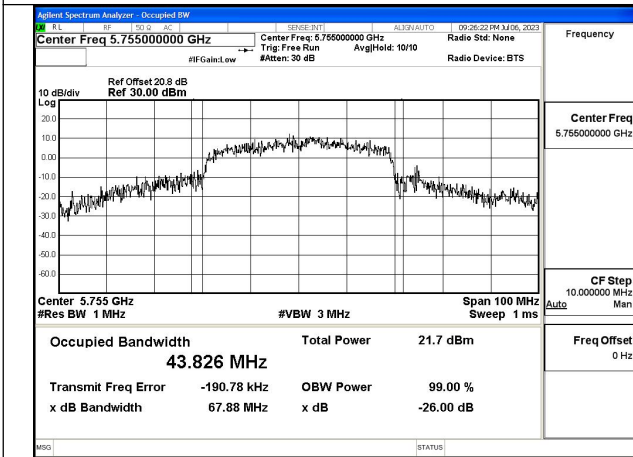

Test Mode: 802.11ac VHT40

Test Mode:802.11ac VHT40 5755MHz Chain0

Test Mode:802.11ac VHT40 5795MHz Chain0

Test Mode:802.11ac VHT40 5755MHz Chain1

Test Mode:802.11ac VHT40 5795MHz Chain1

Test Mode: 802.11ax HE40

Test Mode:802.11ax HE40 5755MHz Chain0

Test Mode:802.11ax HE40 5795MHz Chain0

Test Mode:802.11ax HE40 5755MHz Chain1

Test Mode:802.11ax HE40 5795MHz Chain1

Test Mode: 802.11ac VHT80

Test Mode:802.11ac VHT80 5775MHz Chain0

Test Mode:802.11ac VHT80 5775MHz Chain1

Test Mode: 802.11ax HE80

Test Mode:802.11ax HE80 5775MHz Chain0

Test Mode:802.11ax HE80 5775MHz Chain1

Occupied Bandwidth

Offset 20.8dB = Attenuator + Temporary antenna connector loss + Cable loss