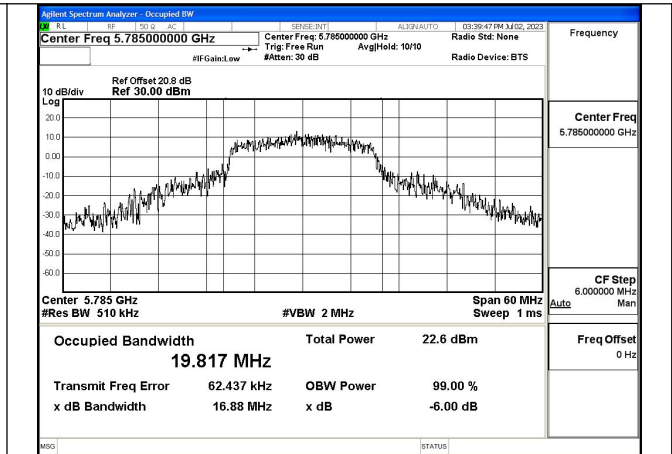

Test Mode: 802.11a

Test Mode:802.11a 5745MHz Chain0

Test Mode:802.11a 5785MHz Chain0

Test Mode:802.11a 5825MHz Chain0

Test Mode:802.11a 5745MHz Chain1

Test Mode:802.11a 5785MHz Chain1

Test Mode:802.11a 5825MHz Chain1

Test Mode: 802.11n HT20

Test Mode:802.11n HT20 5745MHz Chain0

Test Mode:802.11n HT20 5785MHz Chain0

Test Mode:802.11n HT20 5825MHz Chain0

Test Mode:802.11n HT20 5745MHz Chain1

Test Mode:802.11n HT20 5785MHz Chain1