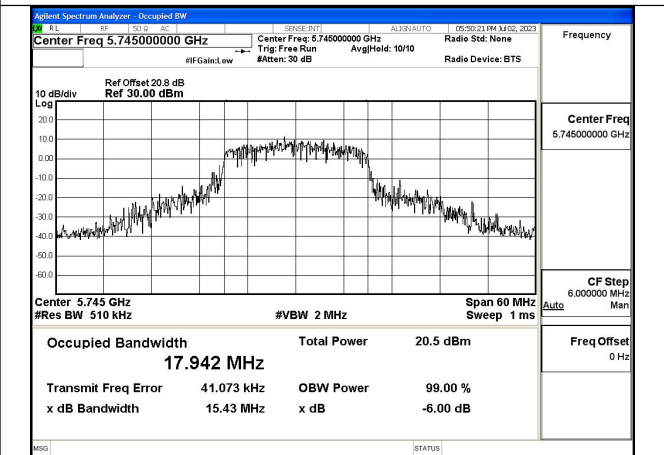

Test Mode: 802.11n HT20

Test Mode:802.11n HT20 5745MHz Chain0

Test Mode:802.11n HT20 5785MHz Chain0

Test Mode:802.11n HT20 5825MHz Chain0

Test Mode:802.11n HT20 5745MHz Chain1

Test Mode:802.11n HT20 5785MHz Chain1

Test Mode:802.11n HT20 5825MHz Chain1

Test Mode: 802.11ac VHT20

Test Mode:802.11ac VHT20 5745MHz Chain0

Test Mode:802.11ac VHT20 5785MHz Chain0

Test Mode:802.11ac VHT20 5825MHz Chain0

Test Mode:802.11ac VHT20 5745MHz Chain1