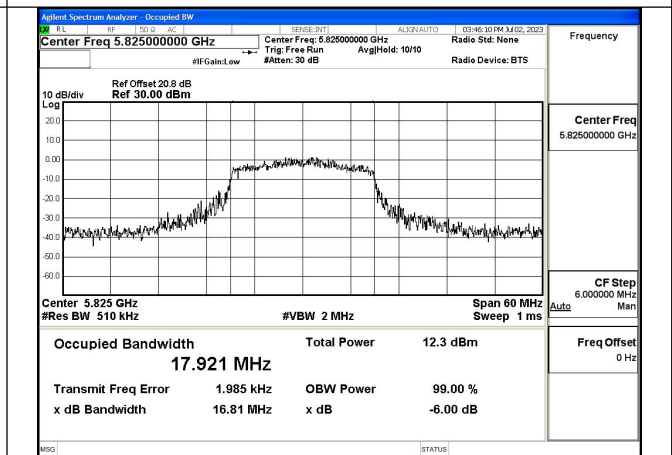

Test Mode: 802.11n HT20

Test Mode:802.11n HT20 5745MHz Chain0

Test Mode:802.11n HT20 5785MHz Chain0

Test Mode:802.11n HT20 5825MHz Chain0

Test Mode:802.11n HT20 5745MHz Chain1

Test Mode:802.11n HT20 5785MHz Chain1

Test Mode:802.11n HT20 5825MHz Chain1

Test Mode: 802.11ac VHT20

Test Mode:802.11ac VHT20 5745MHz Chain0

Test Mode:802.11ac VHT20 5785MHz Chain0

Test Mode:802.11ac VHT20 5825MHz Chain0

Test Mode:802.11ac VHT20 5745MHz Chain1