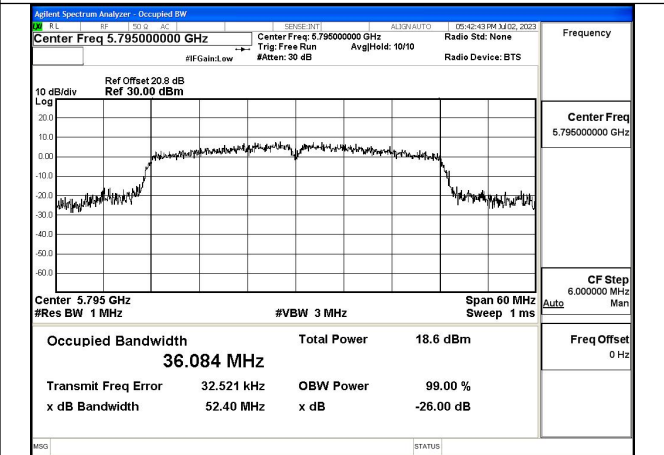

Test Mode: 802.11ax HE20

Test Mode:802.11ax HE20 5745MHz Chain0

Test Mode:802.11ax HE20 5785MHz Chain0

Test Mode:802.11ax HE20 5825MHz Chain0

Test Mode:802.11ax HE20 5745MHz Chain1

Test Mode:802.11ax HE20 5785MHz Chain1

Test Mode:802.11ax HE20 5825MHz Chain1

Test Mode: 802.11n HT40

Test Mode:802.11n HT40 5755MHz Chain0

Test Mode:802.11n HT40 5795MHz Chain0

Test Mode:802.11n HT40 5755MHz Chain1

Test Mode:802.11n HT40 5795MHz Chain1