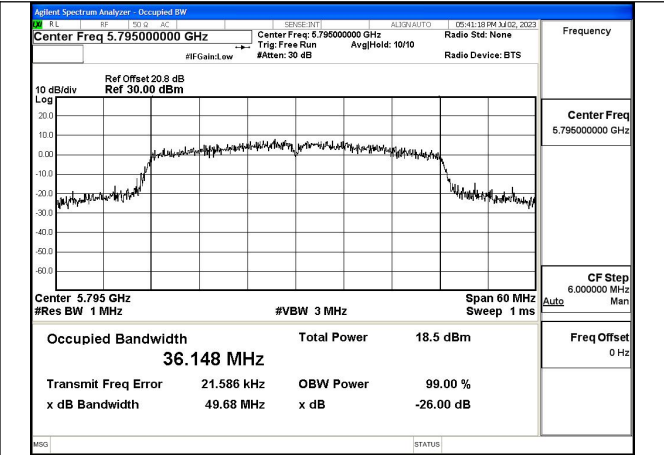

Test Mode: 802.11n HT40