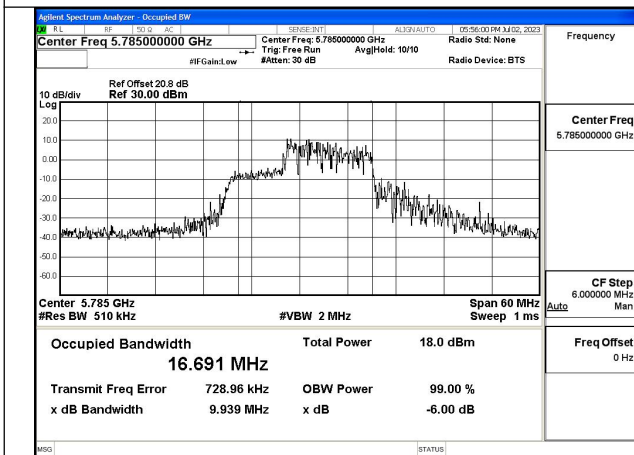

Test Mode:802.11n HT20 5825MHz Chain1

Test Mode: 802.11ac VHT20

Test Mode:802.11ac VHT20 5745MHz Chain0

Test Mode:802.11ac VHT20 5785MHz Chain0

Test Mode:802.11ac VHT20 5825MHz Chain0

Test Mode:802.11ac VHT20 5745MHz Chain1