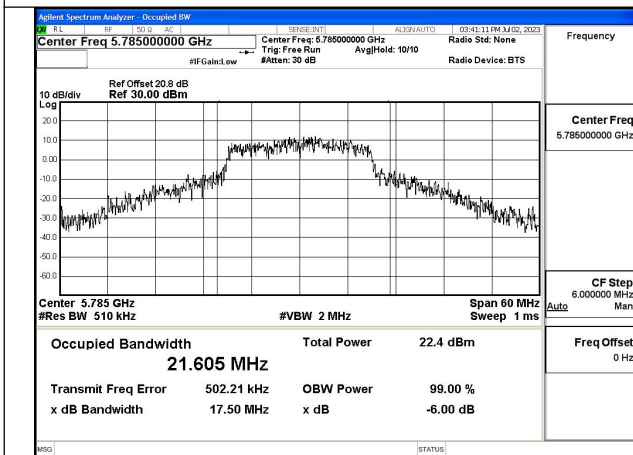

Test Mode: 802.11n HT20

Test Mode:802.11n HT20 5745MHz Chain0

Test Mode:802.11n HT20 5785MHz Chain0

Test Mode:802.11n HT20 5825MHz Chain0

Test Mode:802.11n HT20 5745MHz Chain1

Test Mode:802.11n HT20 5785MHz Chain1