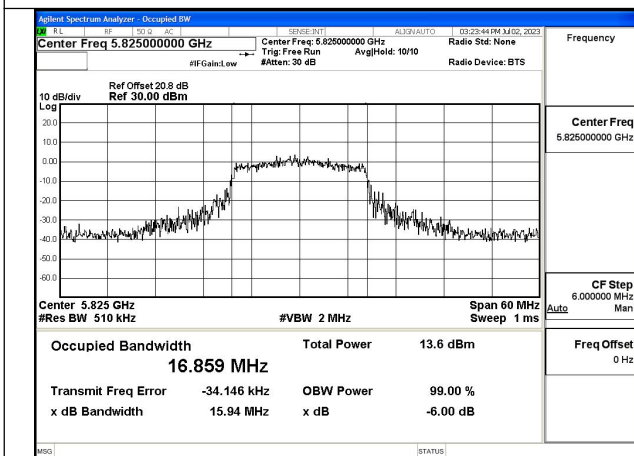

Test Mode:802.11a 5825MHz Chain0