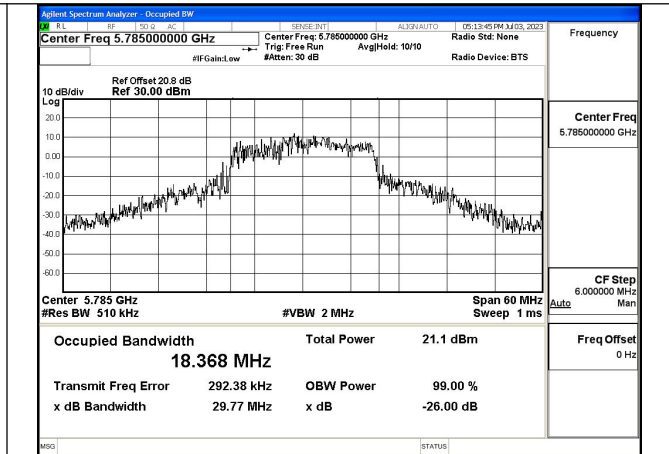

Test Mode: 802.11ax HE20

Test Mode:802.11ax HE20 5745MHz Chain0

Test Mode:802.11ax HE20 5785MHz Chain0

Test Mode:802.11ax HE20 5825MHz Chain0

Test Mode:802.11ax HE20 5745MHz Chain1

Test Mode:802.11ax HE20 5785MHz Chain1

Test Mode:802.11ax HE20 5825MHz Chain1

Test Mode: 802.11n HT40

Test Mode:802.11n HT40 5755MHz Chain0

Test Mode:802.11n HT40 5795MHz Chain0

Test Mode:802.11n HT40 5755MHz Chain1

Test Mode:802.11n HT40 5795MHz Chain1