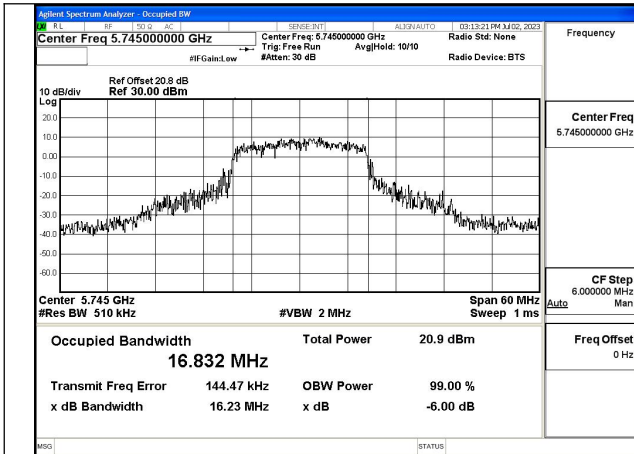

Test Mode: 802.11a

Test Mode:802.11a 5745MHz Chain0