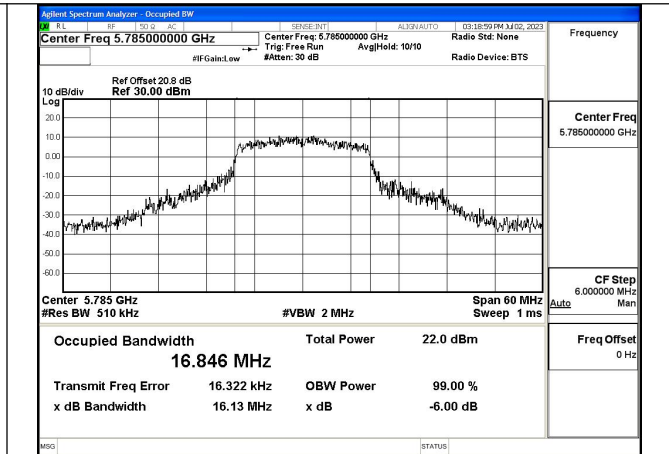

Test Mode:802.11a 5785MHz Chain0