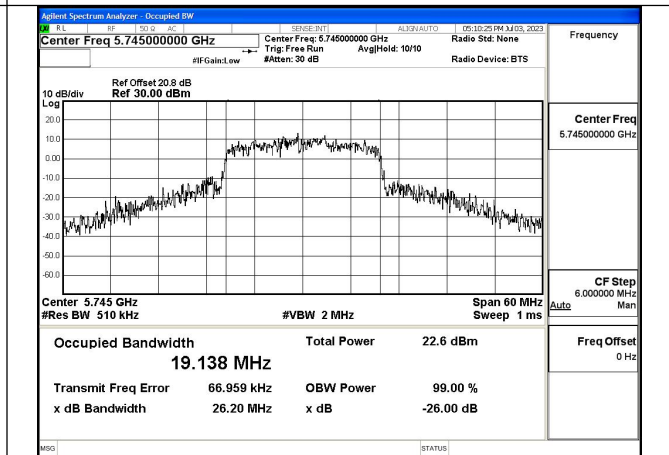

Test Mode: 802.11ax HE20

Test Mode:802.11ax HE20 5745MHz Chain0

Test Mode:802.11ax HE20 5785MHz Chain0

Test Mode:802.11ax HE20 5825MHz Chain0

Test Mode:802.11ax HE20 5745MHz Chain1

Test Mode:802.11ax HE20 5785MHz Chain1

Test Mode:802.11ax HE20 5825MHz Chain1

Test Mode: 802.11n HT40

Test Mode:802.11n HT40 5755MHz Chain0

Test Mode:802.11n HT40 5795MHz Chain0

Test Mode:802.11n HT40 5755MHz Chain1

Test Mode:802.11n HT40 5795MHz Chain1