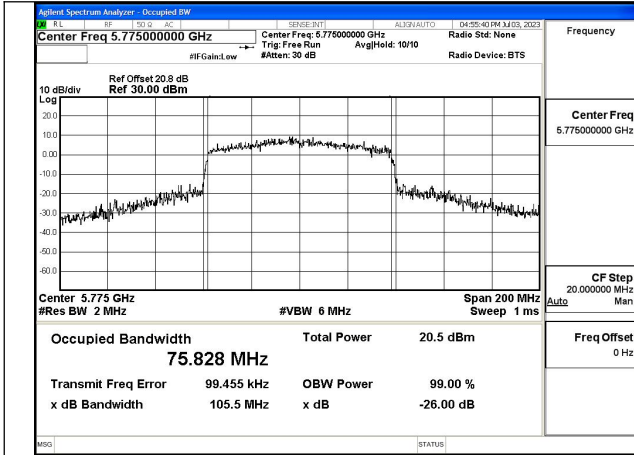

Test Mode:802.11ax HE40 5755MHz Chain0

Test Mode:802.11ax HE40 5795MHz Chain0

Test Mode:802.11ax HE40 5755MHz Chain1

Test Mode:802.11ax HE40 5795MHz Chain1

Test Mode: 802.11ac VHT80

Test Mode:802.11ac VHT80 5775MHz Chain0

Test Mode:802.11ac VHT80 5775MHz Chain1

Test Mode: 802.11ax HE80

Test Mode:802.11ax HE80 5775MHz Chain0

Test Mode:802.11ax HE80 5775MHz Chain1

Occupied Bandwidth

Offset 20.8dB = Attenuator + Temporary antenna connector loss + Cable loss