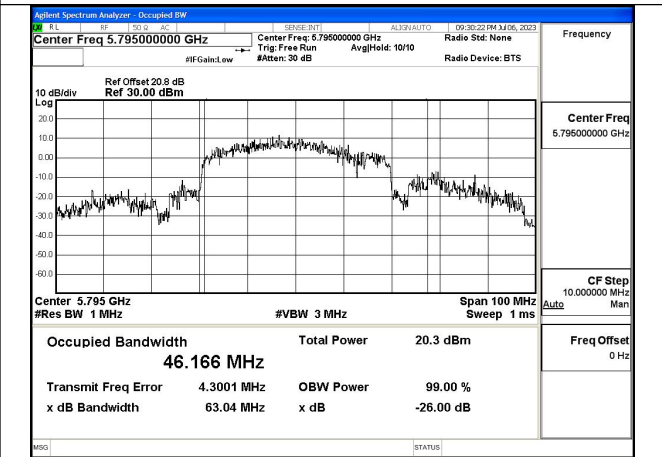

Test Mode: 802.11ac VHT40

Test Mode:802.11ac VHT40 5755MHz Chain0

Test Mode:802.11ac VHT40 5795MHz Chain0

Test Mode:802.11ac VHT40 5755MHz Chain1

Test Mode:802.11ac VHT40 5795MHz Chain1

Test Mode: 802.11ax HE40

Test Mode:802.11ax HE40 5755MHz Chain0

Test Mode:802.11ax HE40 5795MHz Chain0

Test Mode:802.11ax HE40 5755MHz Chain1

Test Mode:802.11ax HE40 5795MHz Chain1

Test Mode: 802.11ac VHT80

Test Mode:802.11ac VHT80 5775MHz Chain0

Test Mode:802.11ac VHT80 5775MHz Chain1

Test Mode: 802.11ax HE80

Test Mode:802.11ax HE80 5775MHz Chain0

Test Mode:802.11ax HE80 5775MHz Chain1

Occupied Bandwidth

Offset 20.8dB = Attenuator + Temporary antenna connector loss + Cable loss