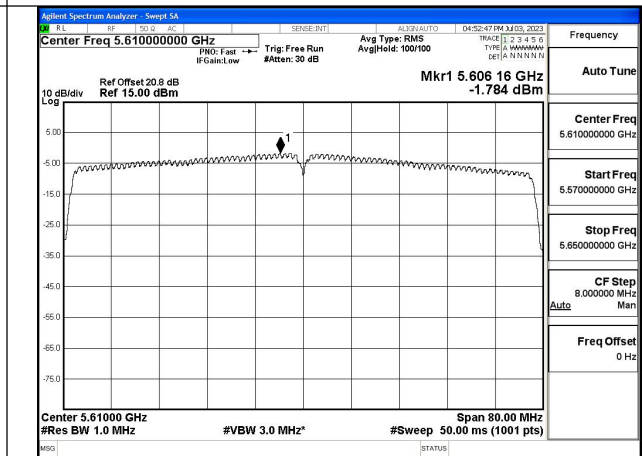

Mode:802.11ax HE40 Tone:484T Frequency:5590MHz  
Ant:Chain1

Mode:802.11ax HE40 Tone:484T Frequency:5670MHz  
Ant:Chain1

Test Mode: 802.11ac VHT80

Mode:802.11ac VHT80 Frequency:5530MHz  
Ant:Chain0

Mode:802.11ac VHT80 Frequency:5610MHz  
Ant:Chain0

Mode:802.11ac VHT80 Frequency:5530MHz  
Ant:Chain1

Mode:802.11ac VHT80 Frequency:5610MHz  
Ant:Chain1

Test Mode: 802.11ax HE80

Mode:802.11ax HE80 Tone:26T Frequency:5530MHz  
Ant:Chain0

Mode:802.11ax HE80 Tone:26T Frequency:5610MHz  
Ant:Chain0