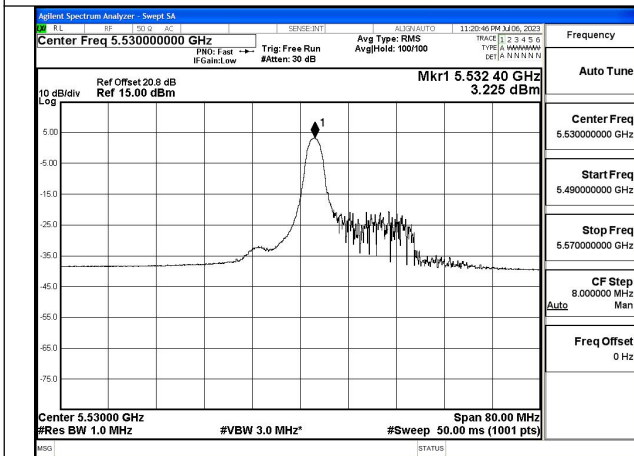

Mode:802.11ac VHT80 Frequency:5530MHz  
Ant:Chain1

Mode:802.11ac VHT80 Frequency:5610MHz  
Ant:Chain1

Test Mode: 802.11ax HE80

Mode:802.11ax HE80 Tone:26T Frequency:5530MHz  
Ant:Chain0

Mode:802.11ax HE80 Tone:26T Frequency:5610MHz  
Ant:Chain0

Mode:802.11ax HE80 Tone:26T Frequency:5530MHz  
Ant:Chain1

Mode:802.11ax HE80 Tone:26T Frequency:5610MHz  
Ant:Chain1

Mode:802.11ax HE80 Tone:996T Frequency:5530MHz  
Ant:Chain0

Mode:802.11ax HE80 Tone:996T Frequency:5610MHz  
Ant:Chain0