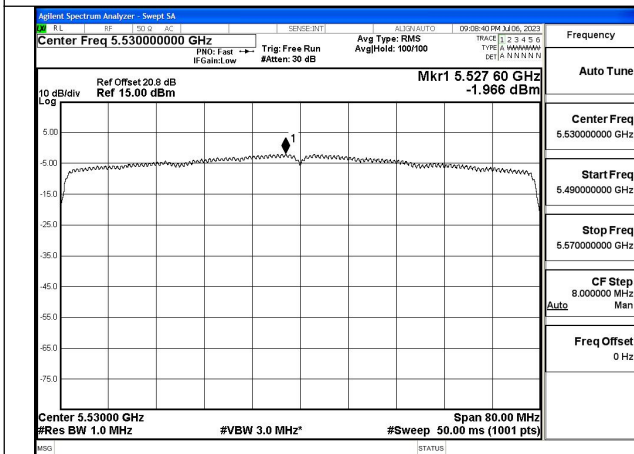

Mode:802.11ac VHT80 Frequency:5530MHz  
Ant:Chain1

Mode:802.11ac VHT80 Frequency:5610MHz  
Ant:Chain1

Test Mode: 802.11ax HE80

Mode:802.11ax HE80 Tone:26T Frequency:5530MHz  
Ant:Chain0

Mode:802.11ax HE80 Tone:26T Frequency:5610MHz  
Ant:Chain0

Mode:802.11ax HE80 Tone:26T Frequency:5530MHz  
Ant:Chain1

Mode:802.11ax HE80 Tone:26T Frequency:5610MHz  
Ant:Chain1

Mode:802.11ax HE80 Tone:996T Frequency:5530MHz  
Ant:Chain0

Mode:802.11ax HE80 Tone:996T Frequency:5610MHz  
Ant:Chain0