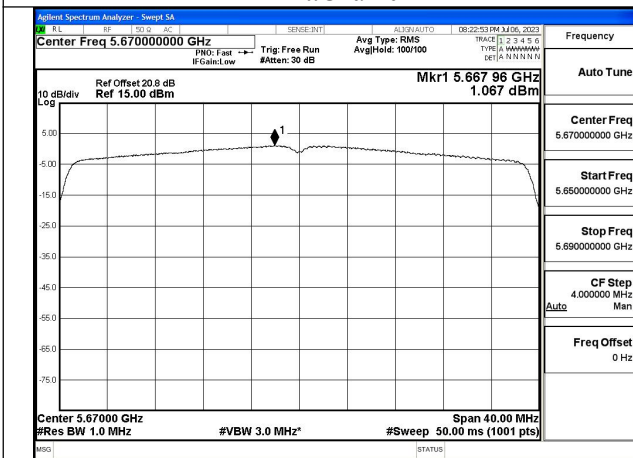

Mode:802.11ax HE40 Tone:484T Frequency:5510MHz  
Ant:Chain0

Mode:802.11ax HE40 Tone:484T Frequency:5590MHz  
Ant:Chain0

Mode:802.11ax HE40 Tone:484T Frequency:5670MHz  
Ant:Chain0

Mode:802.11ax HE40 Tone:484T Frequency:5510MHz  
Ant:Chain1

Mode:802.11ax HE40 Tone:484T Frequency:5590MHz  
Ant:Chain1

Mode:802.11ax HE40 Tone:484T Frequency:5670MHz  
Ant:Chain1

Test Mode: 802.11ac VHT80

Mode:802.11ac VHT80 Frequency:5530MHz  
Ant:Chain0

Mode:802.11ac VHT80 Frequency:5610MHz  
Ant:Chain0