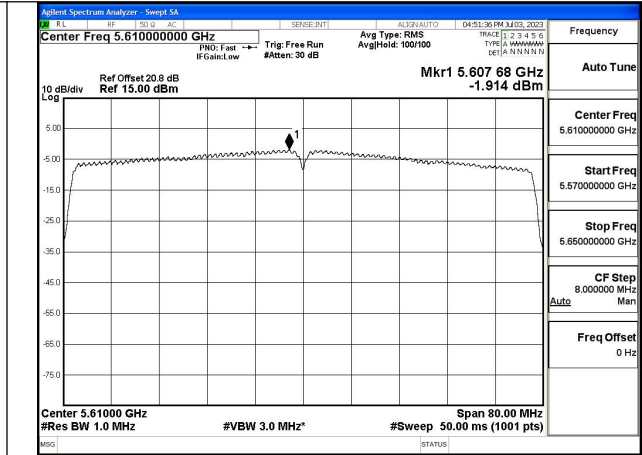

Mode:802.11ax HE40 Tone:484T Frequency:5590MHz  
Ant:Chain1

Mode:802.11ax HE40 Tone:484T Frequency:5670MHz  
Ant:Chain1

Test Mode: 802.11ac VHT80

Mode:802.11ac VHT80 Frequency:5530MHz  
Ant:Chain0

Mode:802.11ac VHT80 Frequency:5610MHz  
Ant:Chain0

Mode:802.11ac VHT80 Frequency:5530MHz  
Ant:Chain1

Mode:802.11ac VHT80 Frequency:5610MHz  
Ant:Chain1

Test Mode: 802.11ax HE80

Mode:802.11ax HE80 Tone:26T Frequency:5530MHz  
Ant:Chain0

Mode:802.11ax HE80 Tone:26T Frequency:5610MHz  
Ant:Chain0