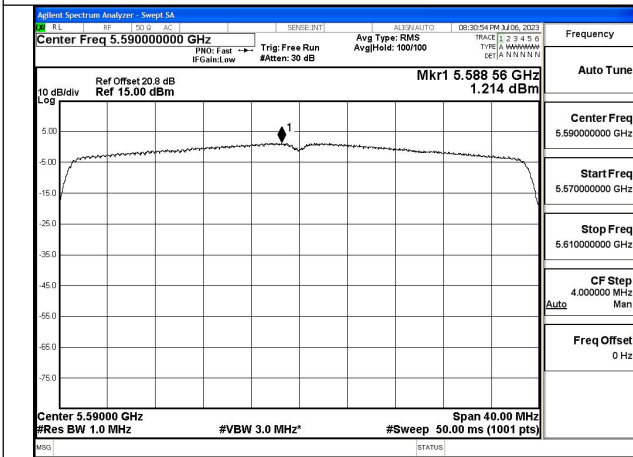

Mode:802.11ax HE40 Tone:484T Frequency:5510MHz  
Ant:Chain0

Mode:802.11ax HE40 Tone:484T Frequency:5590MHz  
Ant:Chain0

Mode:802.11ax HE40 Tone:484T Frequency:5670MHz  
Ant:Chain0

Mode:802.11ax HE40 Tone:484T Frequency:5510MHz  
Ant:Chain1

Mode:802.11ax HE40 Tone:484T Frequency:5590MHz  
Ant:Chain1

Mode:802.11ax HE40 Tone:484T Frequency:5670MHz  
Ant:Chain1

Test Mode: 802.11ac VHT80

Mode:802.11ac VHT80 Frequency:5530MHz  
Ant:Chain0

Mode:802.11ac VHT80 Frequency:5610MHz  
Ant:Chain0

Mode:802.11ax HE80 Tone:996T Frequency:5530MHz  
Ant:Chain1

Mode:802.11ax HE80 Tone:996T Frequency:5610MHz  
Ant:Chain1