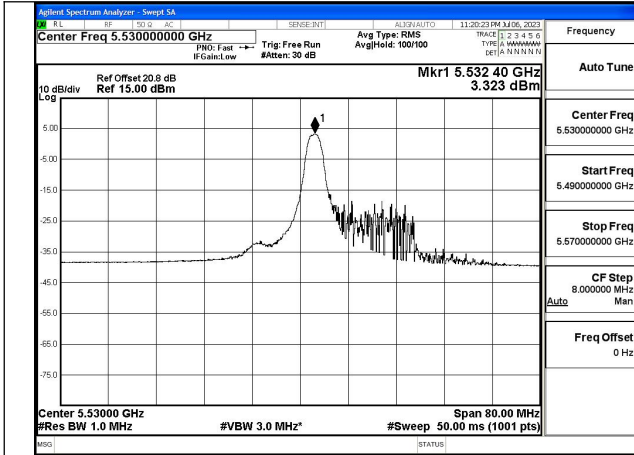

Mode:802.11ax HE40 Tone:484T Frequency:5590MHz  
Ant:Chain1

Mode:802.11ax HE40 Tone:484T Frequency:5670MHz  
Ant:Chain1

Test Mode: 802.11ac VHT80

Mode:802.11ac VHT80 Frequency:5530MHz  
Ant:Chain0

Mode:802.11ac VHT80 Frequency:5610MHz  
Ant:Chain0

Mode:802.11ac VHT80 Frequency:5530MHz  
Ant:Chain1

Mode:802.11ac VHT80 Frequency:5610MHz  
Ant:Chain1

Test Mode: 802.11ax HE80

Mode:802.11ax HE80 Tone:26T Frequency:5530MHz  
Ant:Chain0

Mode:802.11ax HE80 Tone:26T Frequency:5610MHz  
Ant:Chain0