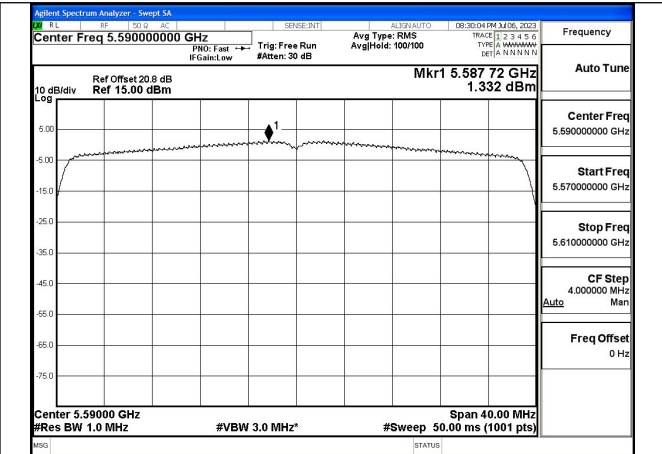

Mode:802.11ax HE40 Tone:484T Frequency:5510MHz  
Ant:Chain0

Mode:802.11ax HE40 Tone:484T Frequency:5590MHz  
Ant:Chain0

Mode:802.11ax HE40 Tone:484T Frequency:5670MHz  
Ant:Chain0

Mode:802.11ax HE40 Tone:484T Frequency:5510MHz  
Ant:Chain1

Mode:802.11ax HE40 Tone:484T Frequency:5590MHz  
Ant:Chain1

Mode:802.11ax HE40 Tone:484T Frequency:5670MHz  
Ant:Chain1

Test Mode: 802.11ac VHT80

Mode:802.11ac VHT80 Frequency:5530MHz  
Ant:Chain0

Mode:802.11ac VHT80 Frequency:5610MHz  
Ant:Chain0

Mode:802.11ax HE80 Tone:996T Frequency:5530MHz  
Ant:Chain1

Mode:802.11ax HE80 Tone:996T Frequency:5610MHz  
Ant:Chain1