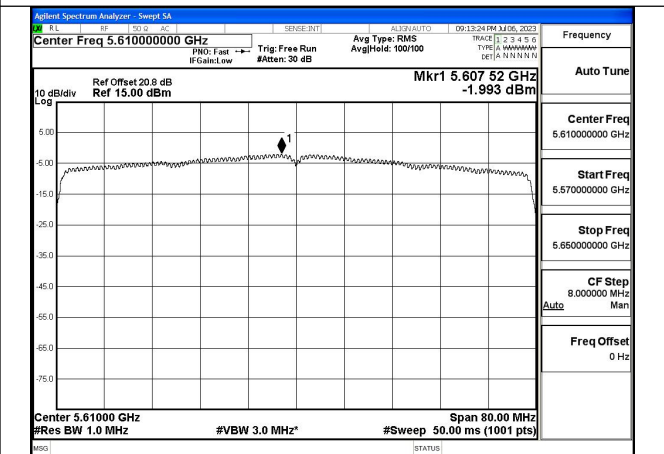

Mode:802.11ac VHT80 Frequency:5530MHz  
Ant:Chain1

Mode:802.11ac VHT80 Frequency:5610MHz  
Ant:Chain1

Test Mode: 802.11ax HE80

Mode:802.11ax HE80 Tone:26T Frequency:5530MHz  
Ant:Chain0

Mode:802.11ax HE80 Tone:26T Frequency:5610MHz  
Ant:Chain0

Mode:802.11ax HE80 Tone:26T Frequency:5530MHz  
Ant:Chain1

Mode:802.11ax HE80 Tone:26T Frequency:5610MHz  
Ant:Chain1

Mode:802.11ax HE80 Tone:996T Frequency:5530MHz  
Ant:Chain0

Mode:802.11ax HE80 Tone:996T Frequency:5610MHz  
Ant:Chain0