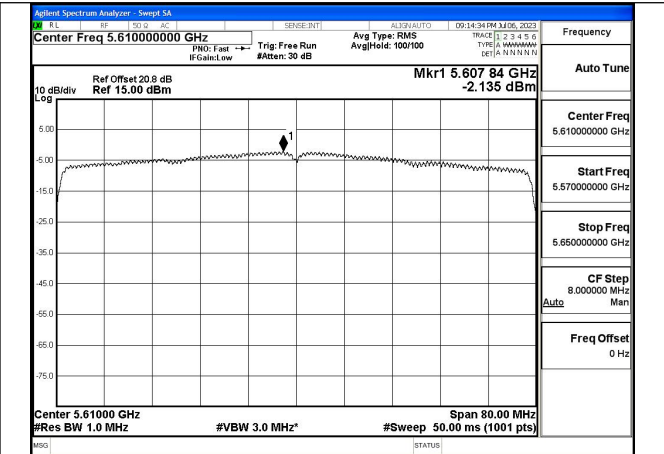

Mode:802.11ax HE80 Tone:26T Frequency:5530MHz  
Ant:Chain1

Mode:802.11ax HE80 Tone:26T Frequency:5610MHz  
Ant:Chain1

Mode:802.11ax HE80 Tone:996T Frequency:5530MHz  
Ant:Chain0

Mode:802.11ax HE80 Tone:996T Frequency:5610MHz  
Ant:Chain0

Mode:802.11ax HE80 Tone:996T Frequency:5530MHz  
Ant:Chain1

Mode:802.11ax HE80 Tone:996T Frequency:5610MHz  
Ant:Chain1