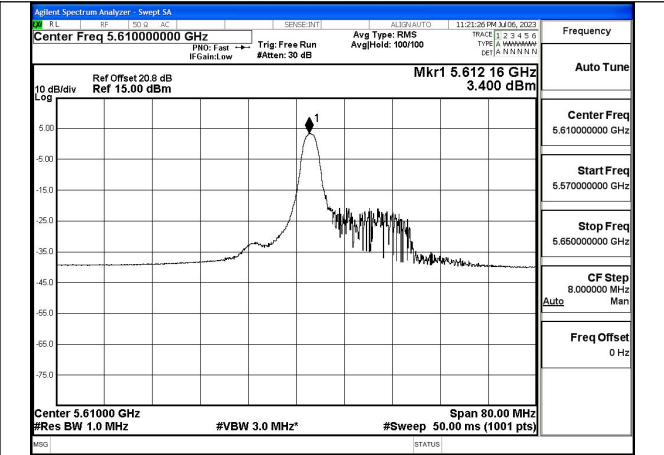

Mode:802.11ac VHT80 Frequency:5530MHz  
Ant:Chain1

Mode:802.11ac VHT80 Frequency:5610MHz  
Ant:Chain1

Test Mode: 802.11ax HE80

Mode:802.11ax HE80 Tone:26T Frequency:5530MHz  
Ant:Chain0

Mode:802.11ax HE80 Tone:26T Frequency:5610MHz  
Ant:Chain0

Mode:802.11ax HE80 Tone:26T Frequency:5530MHz  
Ant:Chain1

Mode:802.11ax HE80 Tone:26T Frequency:5610MHz  
Ant:Chain1

Mode:802.11ax HE80 Tone:996T Frequency:5530MHz  
Ant:Chain0

Mode:802.11ax HE80 Tone:996T Frequency:5610MHz  
Ant:Chain0