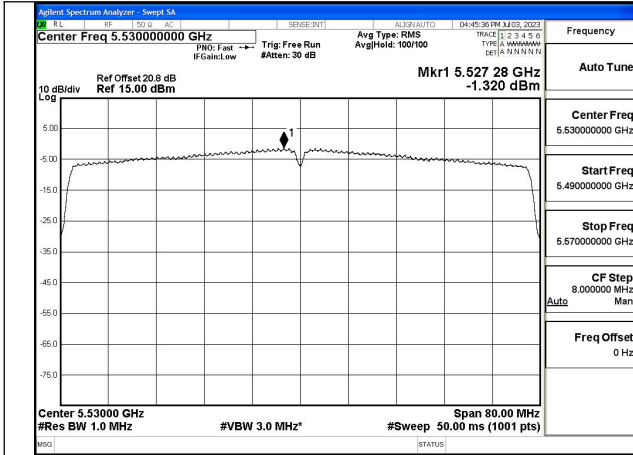

Mode:802.11ax HE40 Tone:484T Frequency:5510MHz  
Ant:Chain0

Mode:802.11ax HE40 Tone:484T Frequency:5590MHz  
Ant:Chain0

Mode:802.11ax HE40 Tone:484T Frequency:5670MHz  
Ant:Chain0

Mode:802.11ax HE40 Tone:484T Frequency:5510MHz  
Ant:Chain1

Mode:802.11ax HE40 Tone:484T Frequency:5590MHz  
Ant:Chain1

Mode:802.11ax HE40 Tone:484T Frequency:5670MHz  
Ant:Chain1

Test Mode: 802.11ac VHT80

Mode:802.11ac VHT80 Frequency:5530MHz  
Ant:Chain0

Mode:802.11ac VHT80 Frequency:5610MHz  
Ant:Chain0