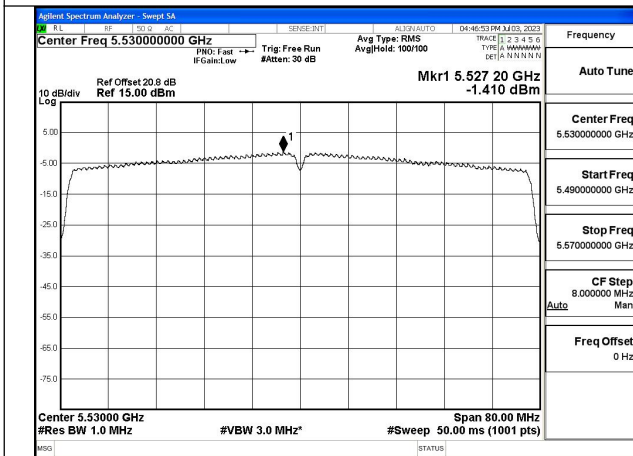

Mode:802.11ax HE40 Tone:484T Frequency:5590MHz  
Ant:Chain1

Mode:802.11ax HE40 Tone:484T Frequency:5670MHz  
Ant:Chain1

Test Mode: 802.11ac VHT80

Mode:802.11ac VHT80 Frequency:5530MHz  
Ant:Chain0

Mode:802.11ac VHT80 Frequency:5610MHz  
Ant:Chain0

Mode:802.11ac VHT80 Frequency:5530MHz  
Ant:Chain1

Mode:802.11ac VHT80 Frequency:5610MHz  
Ant:Chain1

Test Mode: 802.11ax HE80

Mode:802.11ax HE80 Tone:26T Frequency:5530MHz  
Ant:Chain0

Mode:802.11ax HE80 Tone:26T Frequency:5610MHz  
Ant:Chain0