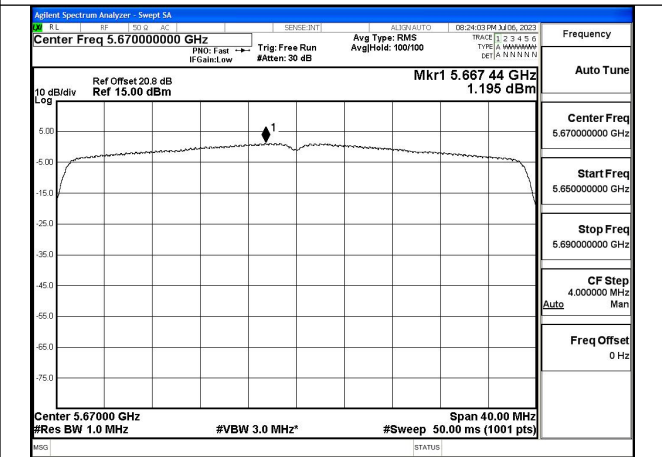

Mode:802.11ax HE40 Tone:484T Frequency:5510MHz  
Ant:Chain0

Mode:802.11ax HE40 Tone:484T Frequency:5590MHz  
Ant:Chain0

Mode:802.11ax HE40 Tone:484T Frequency:5670MHz  
Ant:Chain0

Mode:802.11ax HE40 Tone:484T Frequency:5510MHz  
Ant:Chain1

Mode:802.11ax HE40 Tone:484T Frequency:5590MHz  
Ant:Chain1

Mode:802.11ax HE40 Tone:484T Frequency:5670MHz  
Ant:Chain1

Test Mode: 802.11ac VHT80

Mode:802.11ac VHT80 Frequency:5530MHz  
Ant:Chain0

Mode:802.11ac VHT80 Frequency:5610MHz  
Ant:Chain0

Mode:802.11ax HE80 Tone:996T Frequency:5530MHz  
Ant:Chain1

Mode:802.11ax HE80 Tone:996T Frequency:5610MHz  
Ant:Chain1