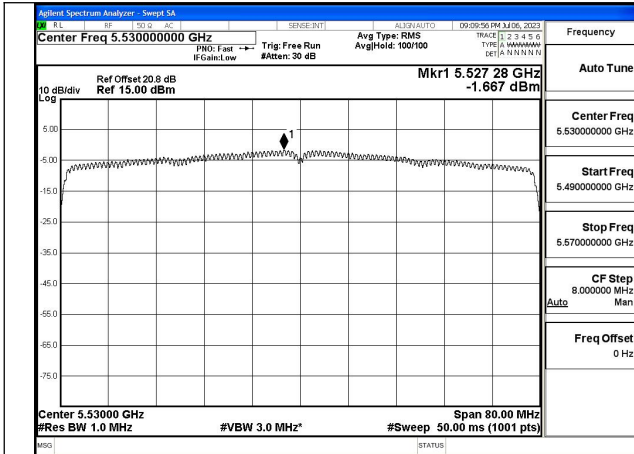

Mode:802.11ax HE80 Tone:26T Frequency:5530MHz  
Ant:Chain1

Mode:802.11ax HE80 Tone:26T Frequency:5610MHz  
Ant:Chain1

Mode:802.11ax HE80 Tone:996T Frequency:5530MHz  
Ant:Chain0

Mode:802.11ax HE80 Tone:996T Frequency:5610MHz  
Ant:Chain0

Mode:802.11ax HE80 Tone:996T Frequency:5530MHz  
Ant:Chain1

Mode:802.11ax HE80 Tone:996T Frequency:5610MHz  
Ant:Chain1