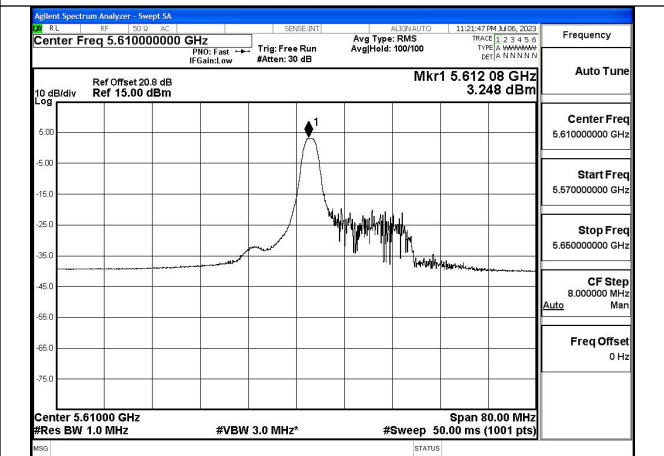

Mode:802.11ac VHT80 Frequency:5530MHz  
Ant:Chain1

Mode:802.11ac VHT80 Frequency:5610MHz  
Ant:Chain1

Test Mode: 802.11ax HE80

Mode:802.11ax HE80 Tone:26T Frequency:5530MHz  
Ant:Chain0

Mode:802.11ax HE80 Tone:26T Frequency:5610MHz  
Ant:Chain0

Mode:802.11ax HE80 Tone:26T Frequency:5530MHz  
Ant:Chain1

Mode:802.11ax HE80 Tone:26T Frequency:5610MHz  
Ant:Chain1

Mode:802.11ax HE80 Tone:996T Frequency:5530MHz  
Ant:Chain0

Mode:802.11ax HE80 Tone:996T Frequency:5610MHz  
Ant:Chain0