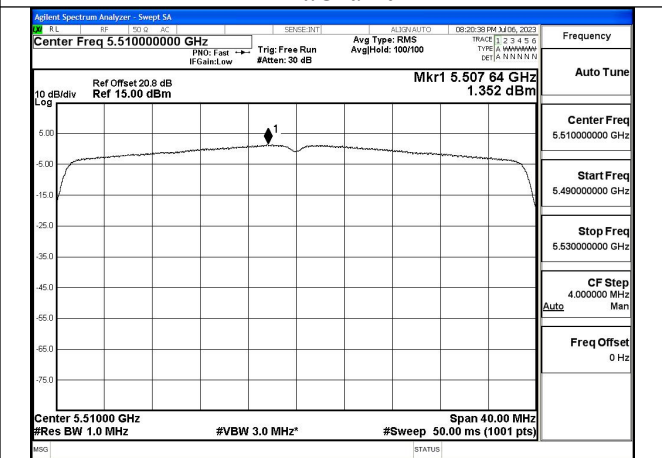

Mode:802.11ax HE40 Tone:484T Frequency:5510MHz  
Ant:Chain0

Mode:802.11ax HE40 Tone:484T Frequency:5590MHz  
Ant:Chain0

Mode:802.11ax HE40 Tone:484T Frequency:5670MHz  
Ant:Chain0

Mode:802.11ax HE40 Tone:484T Frequency:5510MHz  
Ant:Chain1

Mode:802.11ax HE40 Tone:484T Frequency:5590MHz  
Ant:Chain1

Mode:802.11ax HE40 Tone:484T Frequency:5670MHz  
Ant:Chain1

Test Mode: 802.11ac VHT80

Mode:802.11ac VHT80 Frequency:5530MHz  
Ant:Chain0

Mode:802.11ac VHT80 Frequency:5610MHz  
Ant:Chain0

Mode:802.11ax HE80 Tone:996T Frequency:5530MHz  
Ant:Chain1

Mode:802.11ax HE80 Tone:996T Frequency:5610MHz  
Ant:Chain1