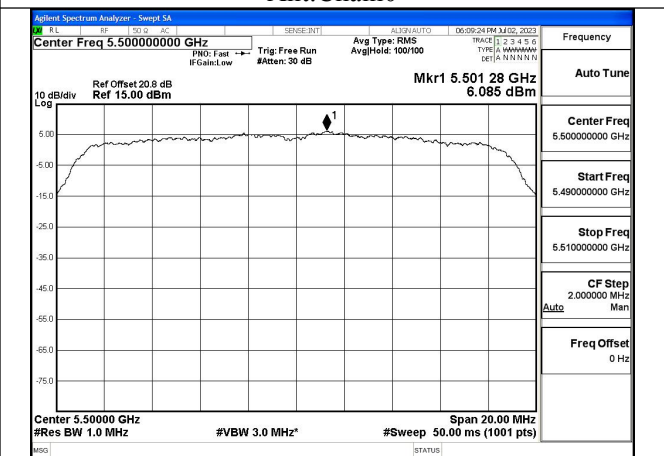

Mode:802.11n HT20 Frequency:5580MHz Ant:Chain1

Mode:802.11n HT20 Frequency:5700MHz Ant:Chain1

Test Mode: 802.11ac VHT20

Mode:802.11ac VHT20 Frequency:5500MHz
Ant:Chain0

Mode:802.11ac VHT20 Frequency:5580MHz
Ant:Chain0

Mode:802.11ac VHT20 Frequency:5700MHz
Ant:Chain0

Mode:802.11ac VHT20 Frequency:5500MHz
Ant:Chain1

Mode:802.11ac VHT20 Frequency:5580MHz
Ant:Chain1

Mode:802.11ac VHT20 Frequency:5700MHz
Ant:Chain1

Test Mode: 802.11ax HE20

Mode:802.11ax HE20 Tone:26T Frequency:5500MHz
Ant:Chain0

Mode:802.11ax HE20 Tone:26T Frequency:5580MHz
Ant:Chain0

Mode:802.11ax HE20 Tone:26T Frequency:5700MHz
Ant:Chain0

Mode:802.11ax HE20 Tone:26T Frequency:5500MHz
Ant:Chain1