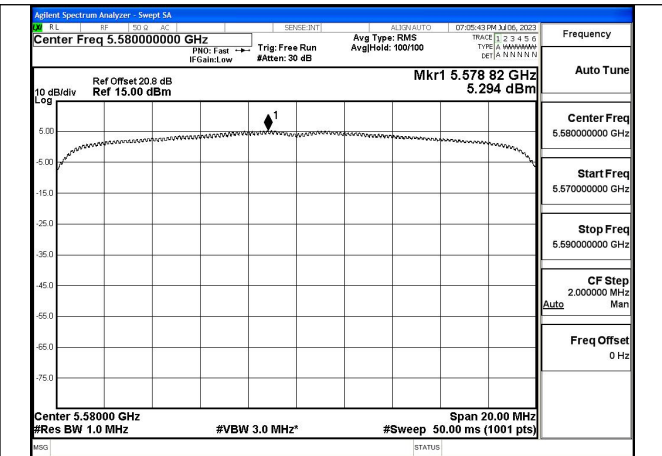

Mode:802.11ax HE20 Tone:26T Frequency:5500MHz
Ant:Chain0

Mode:802.11ax HE20 Tone:26T Frequency:5580MHz
Ant:Chain0

Mode:802.11ax HE20 Tone:26T Frequency:5700MHz
Ant:Chain0

Mode:802.11ax HE20 Tone:26T Frequency:5500MHz
Ant:Chain1

Mode:802.11ax HE20 Tone:26T Frequency:5580MHz
Ant:Chain1

Mode:802.11ax HE20 Tone:26T Frequency:5700MHz
Ant:Chain1

Mode:802.11ax HE20 Tone:242T Frequency:5500MHz
Ant:Chain0

Mode:802.11ax HE20 Tone:242T Frequency:5580MHz
Ant:Chain0