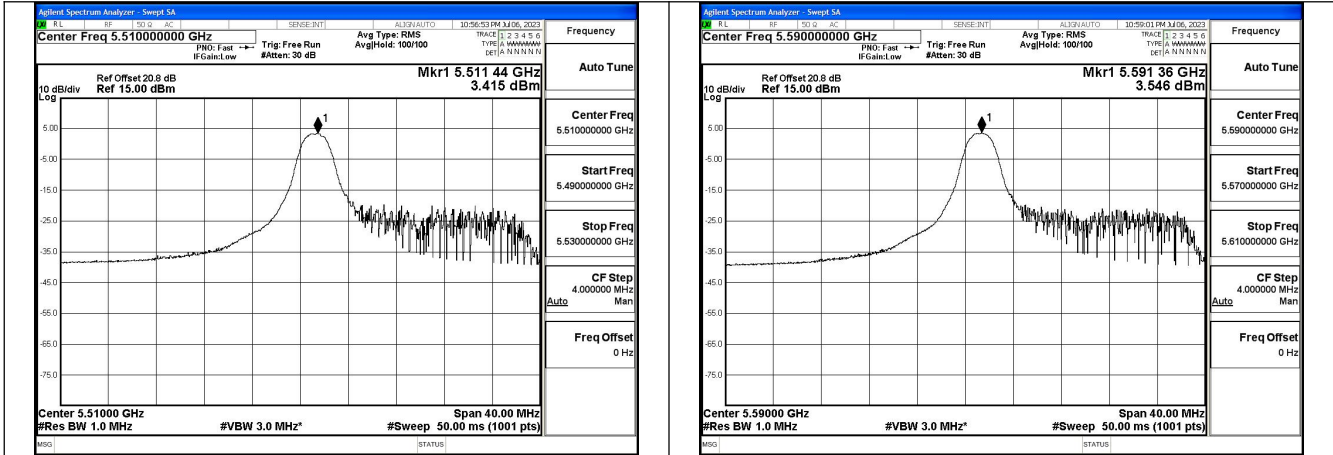

Mode:802.11ac VHT40 Frequency:5670MHz
Ant:Chain0

Mode:802.11ac VHT40 Frequency:5510MHz
Ant:Chain1

Mode:802.11ac VHT40 Frequency:5590MHz
Ant:Chain1

Mode:802.11ac VHT40 Frequency:5670MHz
Ant:Chain1

Test Mode: 802.11ax HE40

Mode:802.11ax HE40 Tone:26T Frequency:5510MHz
Ant:Chain0

Mode:802.11ax HE40 Tone:26T Frequency:5590MHz
Ant:Chain0

Mode:802.11ax HE40 Tone:26T Frequency:5670MHz
Ant:Chain0

Mode:802.11ax HE40 Tone:26T Frequency:5510MHz
Ant:Chain1