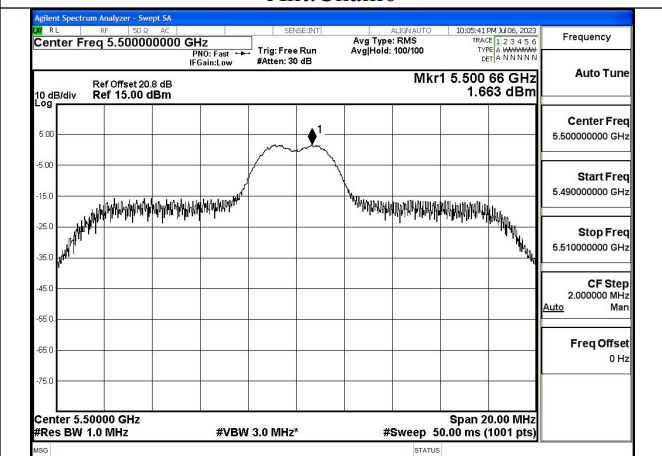

Mode:802.11ac VHT20 Frequency:5700MHz
Ant:Chain0

Mode:802.11ac VHT20 Frequency:5500MHz
Ant:Chain1

Mode:802.11ac VHT20 Frequency:5580MHz
Ant:Chain1

Mode:802.11ac VHT20 Frequency:5700MHz
Ant:Chain1

Test Mode: 802.11ax HE20

Mode:802.11ax HE20 Tone:26T Frequency:5500MHz
Ant:Chain0

Mode:802.11ax HE20 Tone:26T Frequency:5580MHz
Ant:Chain0

Mode:802.11ax HE20 Tone:26T Frequency:5700MHz
Ant:Chain0

Mode:802.11ax HE20 Tone:26T Frequency:5500MHz
Ant:Chain1