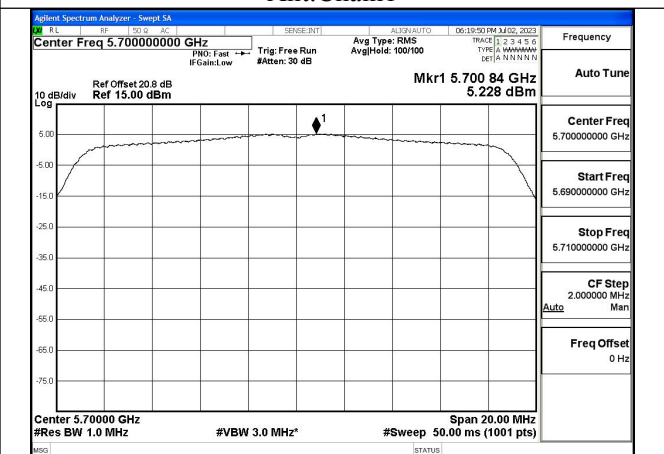

Mode:802.11n HT20 Frequency:5580MHz Ant:Chain1

Mode:802.11n HT20 Frequency:5700MHz Ant:Chain1

Test Mode: 802.11ac VHT20

Mode:802.11ac VHT20 Frequency:5500MHz
Ant:Chain0

Mode:802.11ac VHT20 Frequency:5580MHz
Ant:Chain0

Mode:802.11ac VHT20 Frequency:5700MHz
Ant:Chain0

Mode:802.11ac VHT20 Frequency:5500MHz
Ant:Chain1

Mode:802.11ac VHT20 Frequency:5580MHz
Ant:Chain1

Mode:802.11ac VHT20 Frequency:5700MHz
Ant:Chain1

Test Mode: 802.11ax HE20