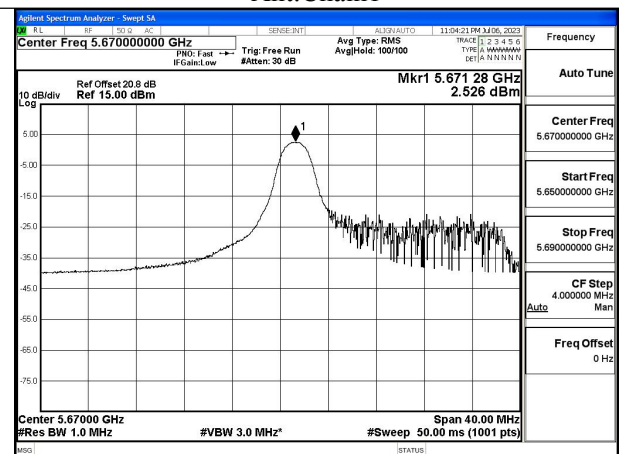

Mode:802.11ac VHT40 Frequency:5670MHz
Ant:Chain0

Mode:802.11ac VHT40 Frequency:5510MHz
Ant:Chain1

Mode:802.11ac VHT40 Frequency:5590MHz
Ant:Chain1

Mode:802.11ac VHT40 Frequency:5670MHz
Ant:Chain1

Test Mode: 802.11ax HE40

Mode:802.11ax HE40 Tone:26T Frequency:5510MHz
Ant:Chain0

Mode:802.11ax HE40 Tone:26T Frequency:5590MHz
Ant:Chain0

Mode:802.11ax HE40 Tone:26T Frequency:5670MHz
Ant:Chain0

Mode:802.11ax HE40 Tone:26T Frequency:5510MHz
Ant:Chain1

Mode:802.11ax HE40 Tone:26T Frequency:5590MHz
Ant:Chain1

Mode:802.11ax HE40 Tone:26T Frequency:5670MHz
Ant:Chain1