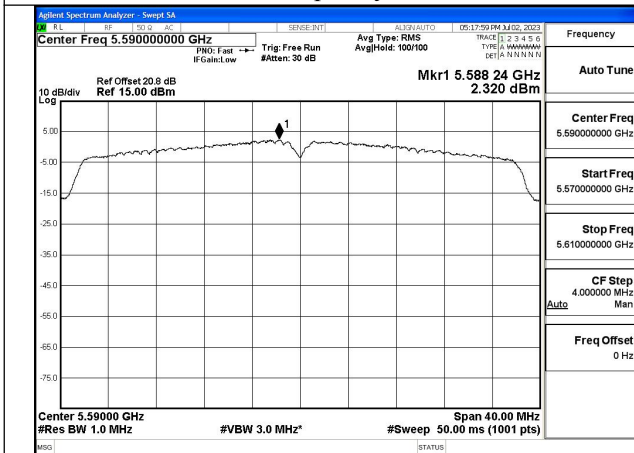

Test Mode: 802.11n HT40

Mode:802.11n HT40 Frequency:5510MHz Ant:Chain0

Mode:802.11n HT40 Frequency:5590MHz Ant:Chain0

Mode:802.11n HT40 Frequency:5670MHz Ant:Chain0

Mode:802.11n HT40 Frequency:5510MHz Ant:Chain1