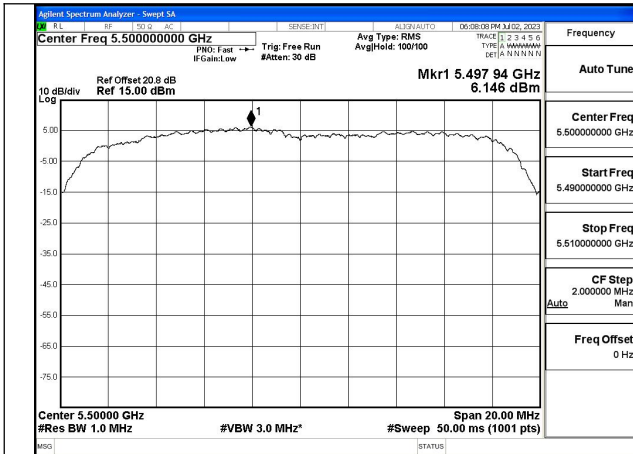

Test Mode: 802.11ac VHT20

Mode:802.11ac VHT20 Frequency:5500MHz
Ant:Chain0