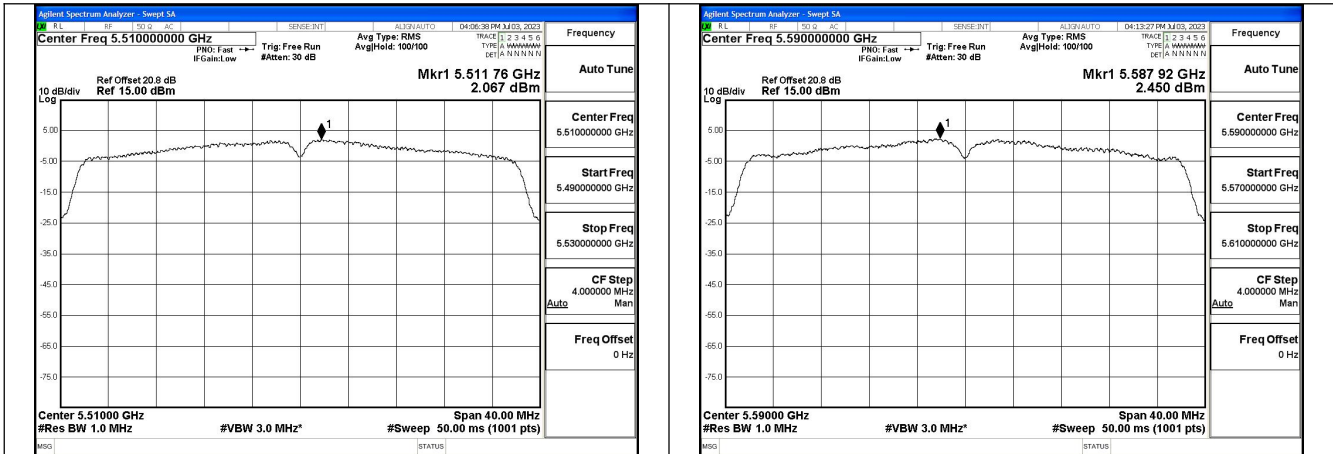

Test Mode: 802.11ac VHT40

Mode:802.11ac VHT40 Frequency:5510MHz
Ant:Chain0

Mode:802.11ac VHT40 Frequency:5590MHz
Ant:Chain0