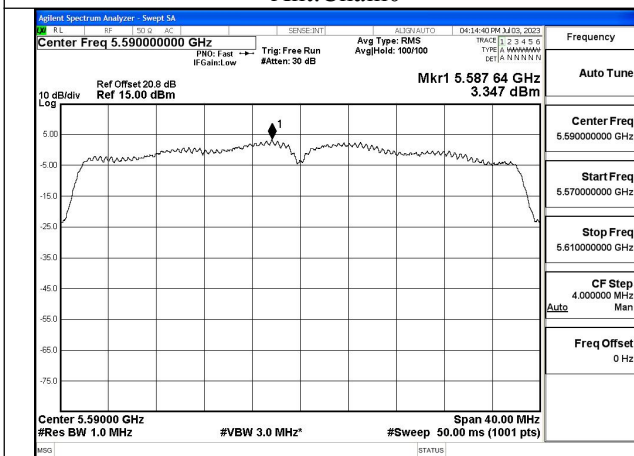

Mode:802.11ac VHT40 Frequency:5590MHz
Ant:Chain1