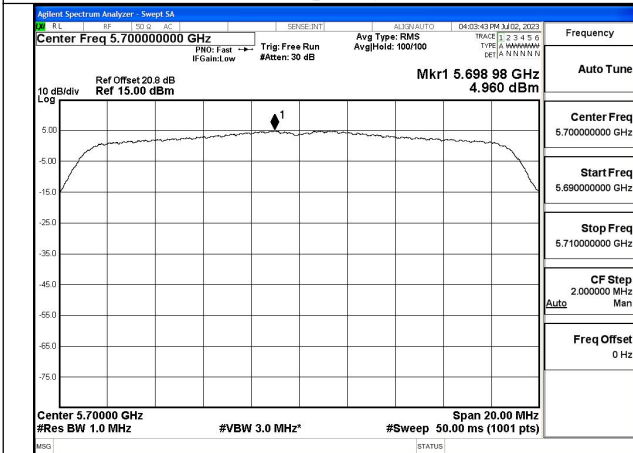

Test Mode: 802.11n HT20

Mode:802.11n HT20 Frequency:5500MHz Ant:Chain0

Mode:802.11n HT20 Frequency:5580MHz Ant:Chain0

Mode:802.11n HT20 Frequency:5700MHz Ant:Chain0

Mode:802.11n HT20 Frequency:5500MHz Ant:Chain1