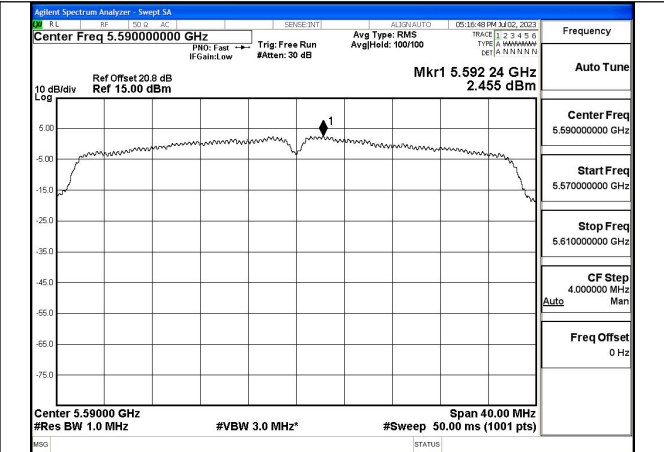

Test Mode: 802.11n HT40

Mode:802.11n HT40 Frequency:5590MHz Ant:Chain0