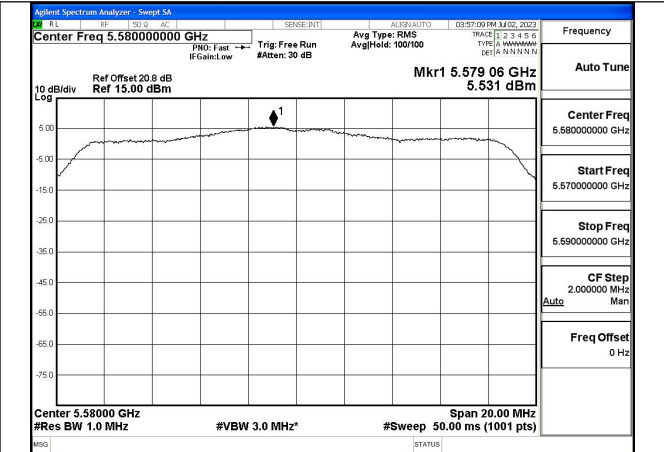

Test Mode: 802.11n HT20

Mode:802.11n HT20 Frequency:5500MHz Ant:Chain0

Mode:802.11n HT20 Frequency:5580MHz Ant:Chain0

Mode:802.11n HT20 Frequency:5700MHz Ant:Chain0

Mode:802.11n HT20 Frequency:5500MHz Ant:Chain1