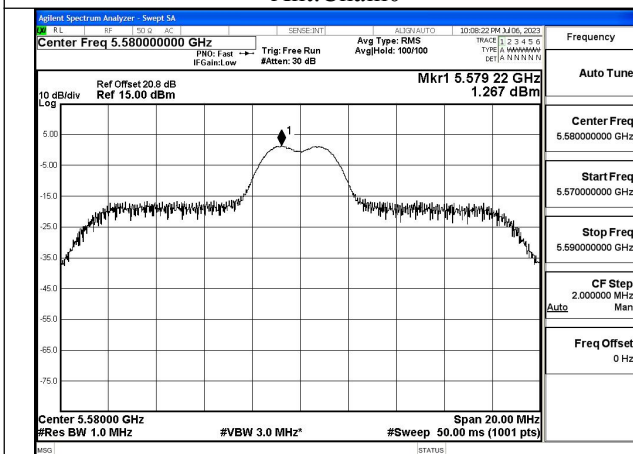

Mode:802.11ax HE20 Tone:26T Frequency:5500MHz
Ant:Chain0

Mode:802.11ax HE20 Tone:26T Frequency:5580MHz
Ant:Chain0

Mode:802.11ax HE20 Tone:26T Frequency:5700MHz
Ant:Chain0

Mode:802.11ax HE20 Tone:26T Frequency:5500MHz
Ant:Chain1

Mode:802.11ax HE20 Tone:26T Frequency:5580MHz
Ant:Chain1

Mode:802.11ax HE20 Tone:26T Frequency:5700MHz
Ant:Chain1

Mode:802.11ax HE20 Tone:242T Frequency:5500MHz
Ant:Chain0

Mode:802.11ax HE20 Tone:242T Frequency:5580MHz
Ant:Chain0