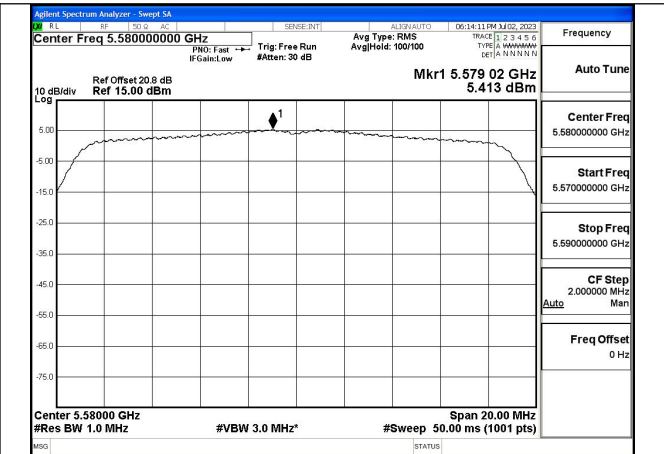

Mode:802.11ac VHT20 Frequency:5580MHz
Ant:Chain0