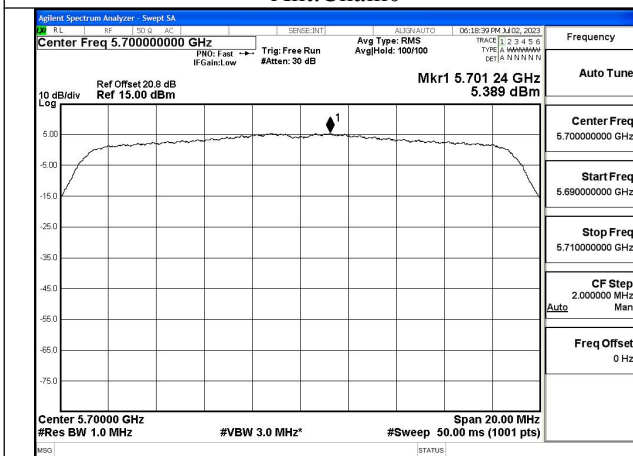

Mode:802.11n HT20 Frequency:5580MHz Ant:Chain1

Mode:802.11n HT20 Frequency:5700MHz Ant:Chain1

Test Mode: 802.11ac VHT20

Mode:802.11ac VHT20 Frequency:5500MHz
Ant:Chain0

Mode:802.11ac VHT20 Frequency:5580MHz
Ant:Chain0

Mode:802.11ac VHT20 Frequency:5700MHz
Ant:Chain0

Mode:802.11ac VHT20 Frequency:5500MHz
Ant:Chain1

Mode:802.11ac VHT20 Frequency:5580MHz
Ant:Chain1

Mode:802.11ac VHT20 Frequency:5700MHz
Ant:Chain1

Test Mode: 802.11ax HE20