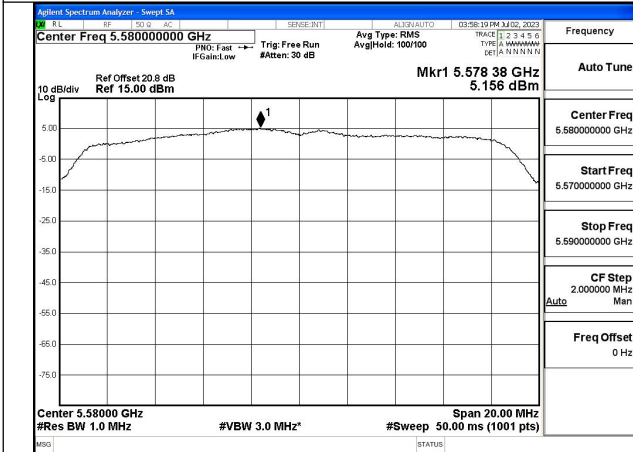

Test Mode: 802.11n HT20

Mode:802.11n HT20 Frequency:5500MHz Ant:Chain0

Mode:802.11n HT20 Frequency:5580MHz Ant:Chain0

Mode:802.11n HT20 Frequency:5700MHz Ant:Chain0

Mode:802.11n HT20 Frequency:5500MHz Ant:Chain1