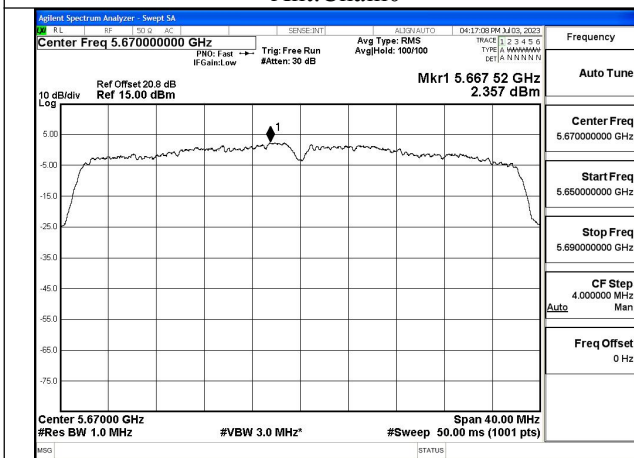

Mode:802.11n HT40 Frequency:5590MHz Ant:Chain1

Mode:802.11n HT40 Frequency:5670MHz Ant:Chain1

Test Mode: 802.11ac VHT40

Mode:802.11ac VHT40 Frequency:5510MHz
Ant:Chain0

Mode:802.11ac VHT40 Frequency:5590MHz
Ant:Chain0