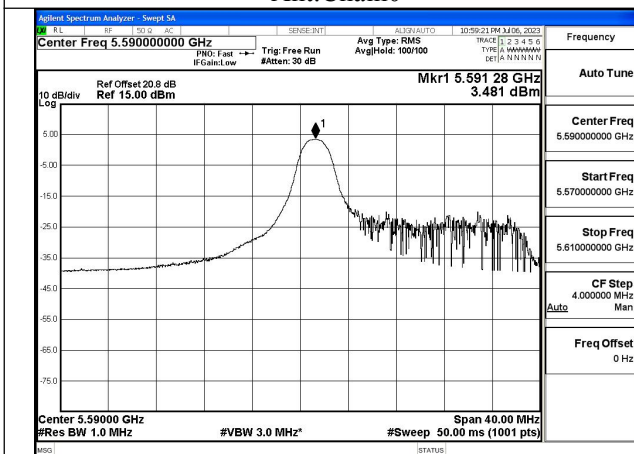

Mode:802.11ax HE40 Tone:26T Frequency:5510MHz
Ant:Chain0

Mode:802.11ax HE40 Tone:26T Frequency:5590MHz
Ant:Chain0

Mode:802.11ax HE40 Tone:26T Frequency:5670MHz
Ant:Chain0

Mode:802.11ax HE40 Tone:26T Frequency:5510MHz
Ant:Chain1

Mode:802.11ax HE40 Tone:26T Frequency:5590MHz
Ant:Chain1

Mode:802.11ax HE40 Tone:26T Frequency:5670MHz
Ant:Chain1