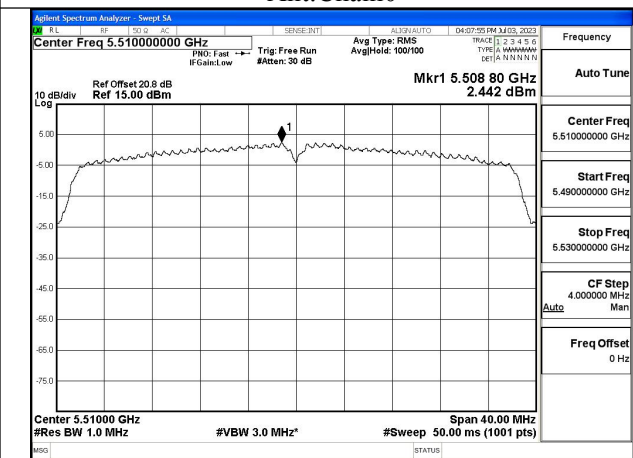

Mode:802.11n HT40 Frequency:5590MHz Ant:Chain1

Mode:802.11n HT40 Frequency:5670MHz Ant:Chain1

Test Mode: 802.11ac VHT40

Mode:802.11ac VHT40 Frequency:5510MHz
Ant:Chain0

Mode:802.11ac VHT40 Frequency:5590MHz
Ant:Chain0

Mode:802.11ac VHT40 Frequency:5670MHz
Ant:Chain0

Mode:802.11ac VHT40 Frequency:5510MHz
Ant:Chain1

Mode:802.11ac VHT40 Frequency:5590MHz
Ant:Chain1

Mode:802.11ac VHT40 Frequency:5670MHz
Ant:Chain1

Test Mode: 802.11ax HE40