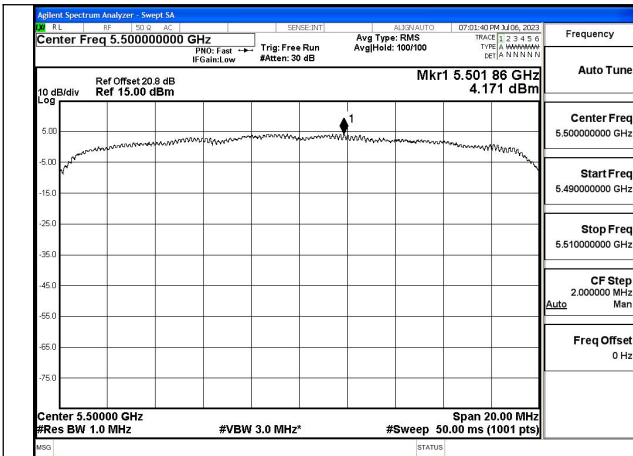

Mode:802.11ax HE20 Tone:26T Frequency:5500MHz
Ant:Chain0

Mode:802.11ax HE20 Tone:26T Frequency:5580MHz
Ant:Chain0

Mode:802.11ax HE20 Tone:26T Frequency:5700MHz
Ant:Chain0

Mode:802.11ax HE20 Tone:26T Frequency:5500MHz
Ant:Chain1

Mode:802.11ax HE20 Tone:26T Frequency:5580MHz
Ant:Chain1

Mode:802.11ax HE20 Tone:26T Frequency:5700MHz
Ant:Chain1

Mode:802.11ax HE20 Tone:242T Frequency:5500MHz
Ant:Chain0

Mode:802.11ax HE20 Tone:242T Frequency:5580MHz
Ant:Chain0