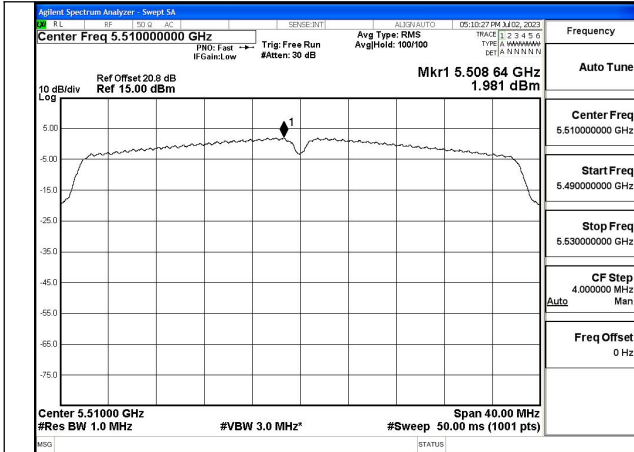

Test Mode: 802.11n HT40

Mode:802.11n HT40 Frequency:5510MHz Ant:Chain0