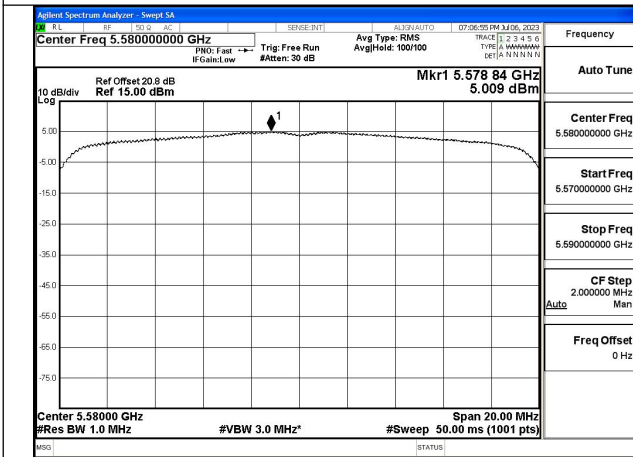

Mode:802.11ax HE20 Tone:26T Frequency:5580MHz
Ant:Chain1

Mode:802.11ax HE20 Tone:26T Frequency:5700MHz
Ant:Chain1

Mode:802.11ax HE20 Tone:242T Frequency:5500MHz
Ant:Chain0

Mode:802.11ax HE20 Tone:242T Frequency:5580MHz
Ant:Chain0

Mode:802.11ax HE20 Tone:242T Frequency:5700MHz
Ant:Chain0

Mode:802.11ax HE20 Tone:242T Frequency:5500MHz
Ant:Chain1

Mode:802.11ax HE20 Tone:242T Frequency:5580MHz
Ant:Chain1

Mode:802.11ax HE20 Tone:242T Frequency:5700MHz
Ant:Chain1