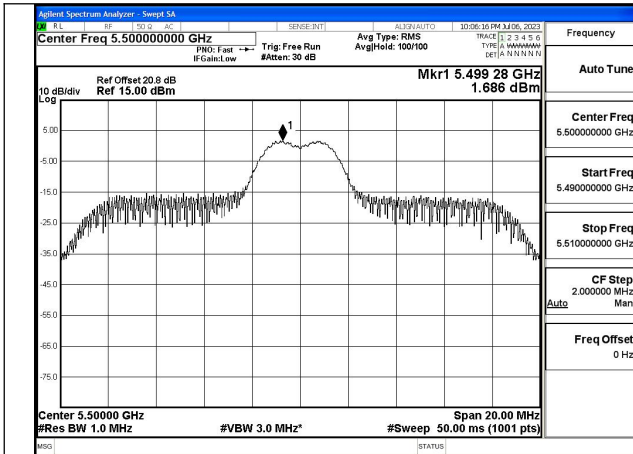

Mode:802.11ac VHT20 Frequency:5700MHz
Ant:Chain0

Mode:802.11ac VHT20 Frequency:5500MHz
Ant:Chain1

Mode:802.11ac VHT20 Frequency:5580MHz
Ant:Chain1

Mode:802.11ac VHT20 Frequency:5700MHz
Ant:Chain1

Test Mode: 802.11ax HE20

Mode:802.11ax HE20 Tone:26T Frequency:5500MHz
Ant:Chain0

Mode:802.11ax HE20 Tone:26T Frequency:5580MHz
Ant:Chain0

Mode:802.11ax HE20 Tone:26T Frequency:5700MHz
Ant:Chain0

Mode:802.11ax HE20 Tone:26T Frequency:5500MHz
Ant:Chain1