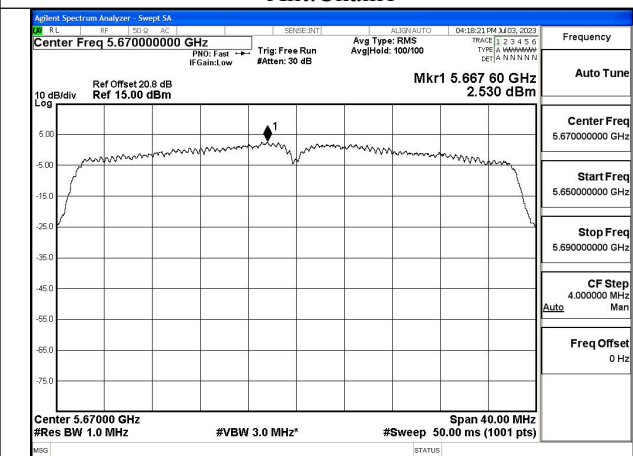

Mode:802.11ac VHT40 Frequency:5670MHz
Ant:Chain1