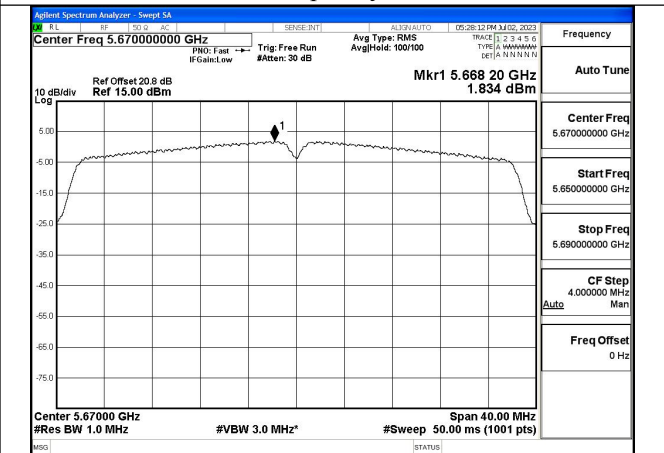

Test Mode: 802.11n HT40

Mode:802.11n HT40 Frequency:5510MHz Ant:Chain0

Mode:802.11n HT40 Frequency:5590MHz Ant:Chain0

Mode:802.11n HT40 Frequency:5670MHz Ant:Chain0

Mode:802.11n HT40 Frequency:5510MHz Ant:Chain1