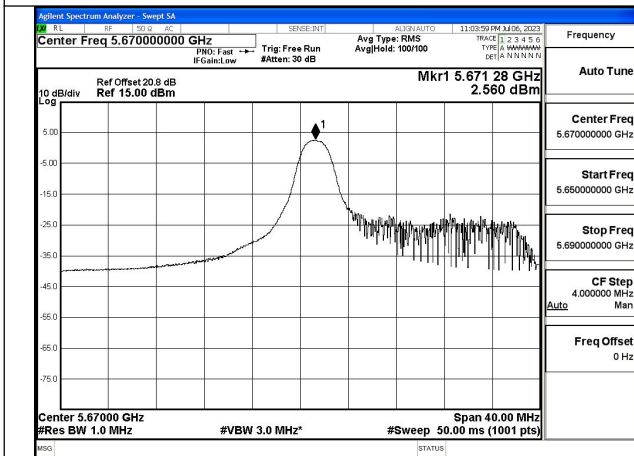

Mode:802.11ac VHT40 Frequency:5670MHz
Ant:Chain0

Mode:802.11ac VHT40 Frequency:5510MHz
Ant:Chain1

Mode:802.11ac VHT40 Frequency:5590MHz
Ant:Chain1

Mode:802.11ac VHT40 Frequency:5670MHz
Ant:Chain1

Test Mode: 802.11ax HE40

Mode:802.11ax HE40 Tone:26T Frequency:5510MHz
Ant:Chain0

Mode:802.11ax HE40 Tone:26T Frequency:5590MHz
Ant:Chain0

Mode:802.11ax HE40 Tone:26T Frequency:5670MHz
Ant:Chain0

Mode:802.11ax HE40 Tone:26T Frequency:5510MHz
Ant:Chain1