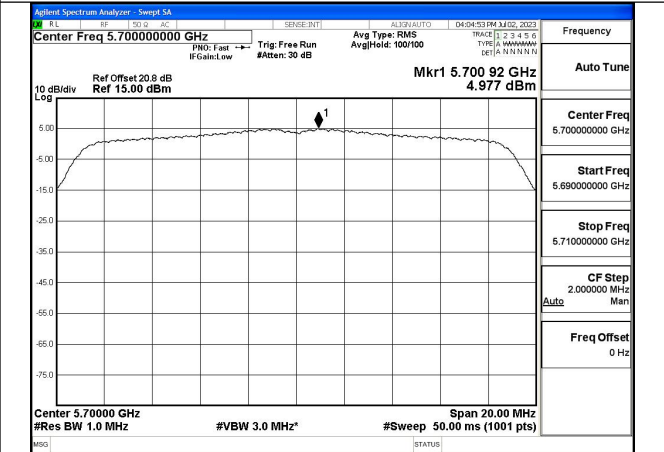

Test Mode: 802.11n HT20

Mode:802.11n HT20 Frequency:5500MHz Ant:Chain0

Mode:802.11n HT20 Frequency:5580MHz Ant:Chain0

Mode:802.11n HT20 Frequency:5700MHz Ant:Chain0

Mode:802.11n HT20 Frequency:5500MHz Ant:Chain1