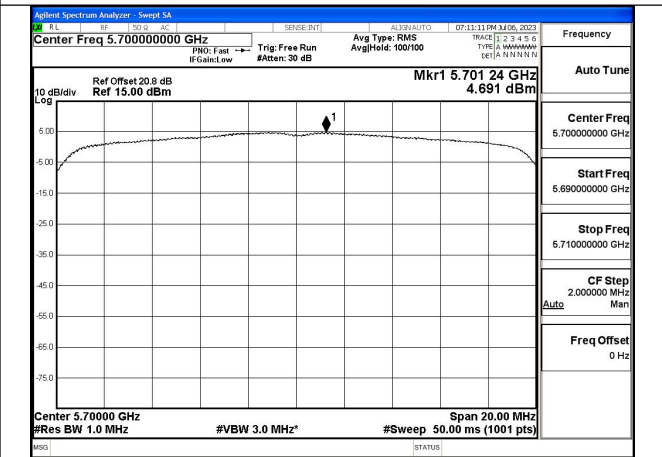

Mode:802.11ax HE20 Tone:242T Frequency:5700MHz
Ant:Chain1