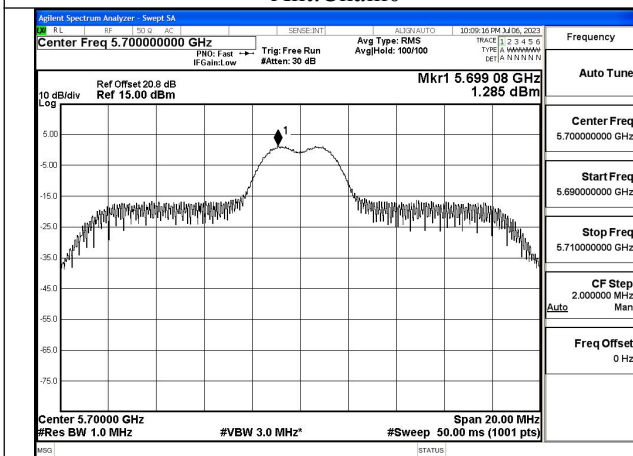

Mode:802.11ac VHT20 Frequency:5700MHz
Ant:Chain0

Mode:802.11ac VHT20 Frequency:5500MHz
Ant:Chain1

Mode:802.11ac VHT20 Frequency:5580MHz
Ant:Chain1

Mode:802.11ac VHT20 Frequency:5700MHz
Ant:Chain1

Test Mode: 802.11ax HE20

Mode:802.11ax HE20 Tone:26T Frequency:5500MHz
Ant:Chain0

Mode:802.11ax HE20 Tone:26T Frequency:5580MHz
Ant:Chain0

Mode:802.11ax HE20 Tone:26T Frequency:5700MHz
Ant:Chain0

Mode:802.11ax HE20 Tone:26T Frequency:5500MHz
Ant:Chain1