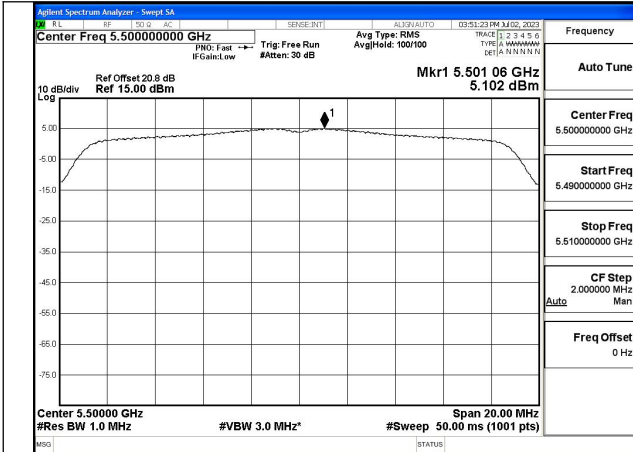

Test Mode: 802.11n HT20

Mode:802.11n HT20 Frequency:5500MHz Ant:Chain0

Mode:802.11n HT20 Frequency:5580MHz Ant:Chain0

Mode:802.11n HT20 Frequency:5700MHz Ant:Chain0

Mode:802.11n HT20 Frequency:5500MHz Ant:Chain1