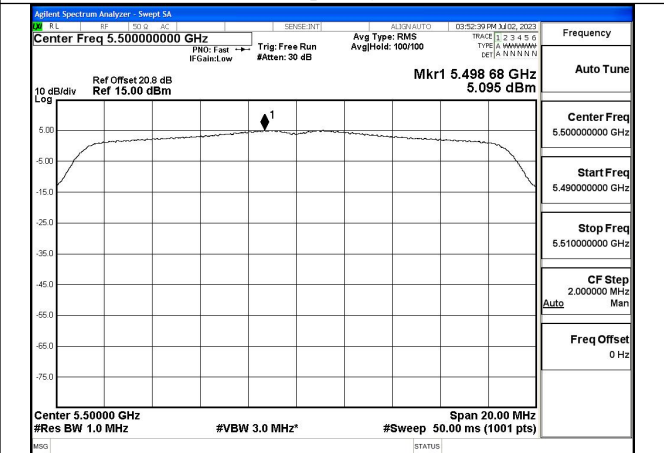

Test Mode: 802.11n HT20

Mode:802.11n HT20 Frequency:5500MHz Ant:Chain0

Mode:802.11n HT20 Frequency:5580MHz Ant:Chain0

Mode:802.11n HT20 Frequency:5700MHz Ant:Chain0

Mode:802.11n HT20 Frequency:5500MHz Ant:Chain1