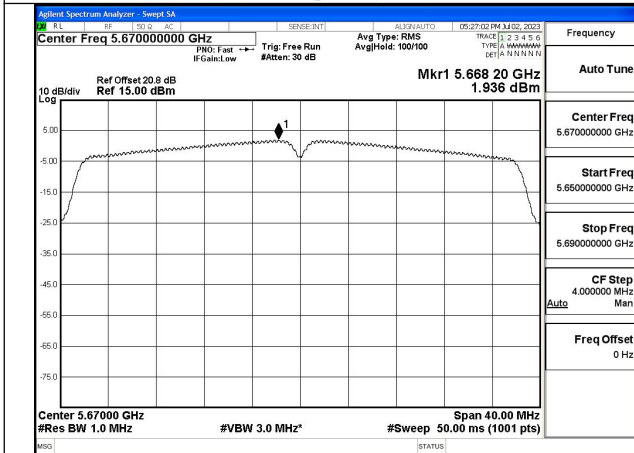

Mode:802.11n HT40 Frequency:5670MHz Ant:Chain0