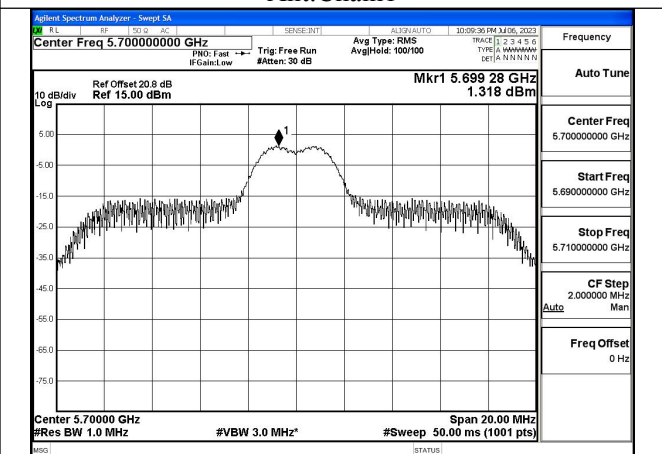

Mode:802.11ax HE20 Tone:26T Frequency:5500MHz
Ant:Chain0

Mode:802.11ax HE20 Tone:26T Frequency:5580MHz
Ant:Chain0

Mode:802.11ax HE20 Tone:26T Frequency:5700MHz
Ant:Chain0

Mode:802.11ax HE20 Tone:26T Frequency:5500MHz
Ant:Chain1

Mode:802.11ax HE20 Tone:26T Frequency:5580MHz
Ant:Chain1

Mode:802.11ax HE20 Tone:26T Frequency:5700MHz
Ant:Chain1

Mode:802.11ax HE20 Tone:242T Frequency:5500MHz
Ant:Chain0

Mode:802.11ax HE20 Tone:242T Frequency:5580MHz
Ant:Chain0