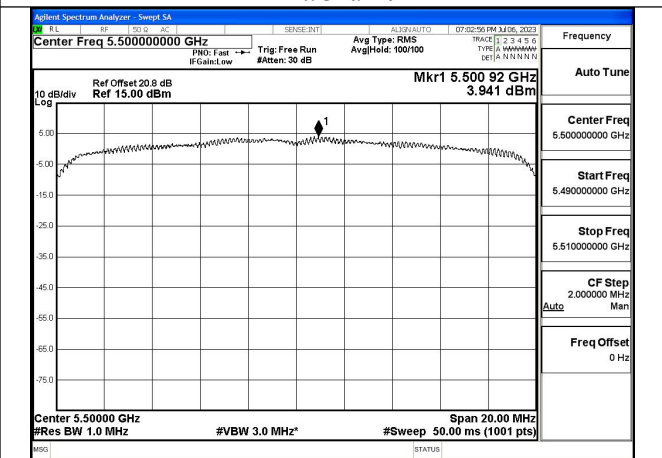

Mode:802.11ax HE20 Tone:26T Frequency:5580MHz
Ant:Chain1

Mode:802.11ax HE20 Tone:26T Frequency:5700MHz
Ant:Chain1

Mode:802.11ax HE20 Tone:242T Frequency:5500MHz
Ant:Chain0

Mode:802.11ax HE20 Tone:242T Frequency:5580MHz
Ant:Chain0

Mode:802.11ax HE20 Tone:242T Frequency:5700MHz
Ant:Chain0

Mode:802.11ax HE20 Tone:242T Frequency:5500MHz
Ant:Chain1

Mode:802.11ax HE20 Tone:242T Frequency:5580MHz
Ant:Chain1

Mode:802.11ax HE20 Tone:242T Frequency:5700MHz
Ant:Chain1