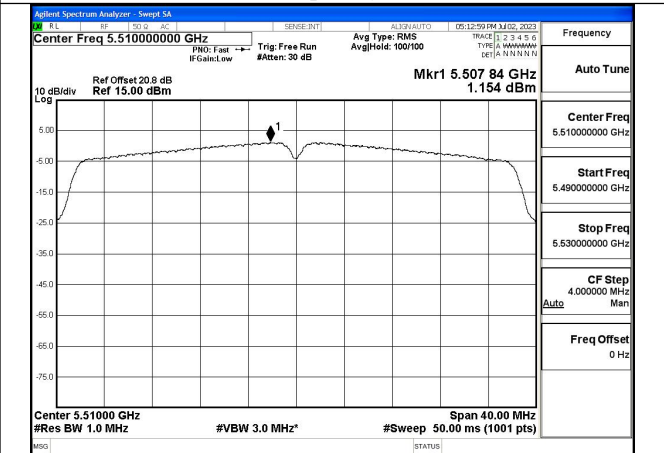

Mode:802.11n HT40 Frequency:5510MHz Ant:Chain1