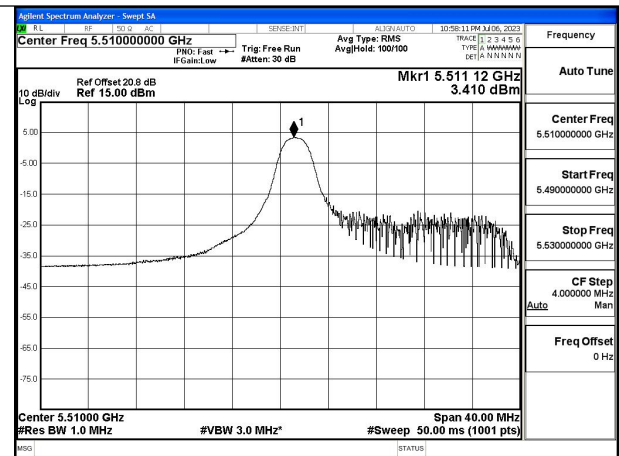

Mode:802.11ac VHT40 Frequency:5670MHz
Ant:Chain0

Mode:802.11ac VHT40 Frequency:5510MHz
Ant:Chain1

Mode:802.11ac VHT40 Frequency:5590MHz
Ant:Chain1

Mode:802.11ac VHT40 Frequency:5670MHz
Ant:Chain1

Test Mode: 802.11ax HE40

Mode:802.11ax HE40 Tone:26T Frequency:5510MHz
Ant:Chain0

Mode:802.11ax HE40 Tone:26T Frequency:5590MHz
Ant:Chain0

Mode:802.11ax HE40 Tone:26T Frequency:5670MHz
Ant:Chain0

Mode:802.11ax HE40 Tone:26T Frequency:5510MHz
Ant:Chain1