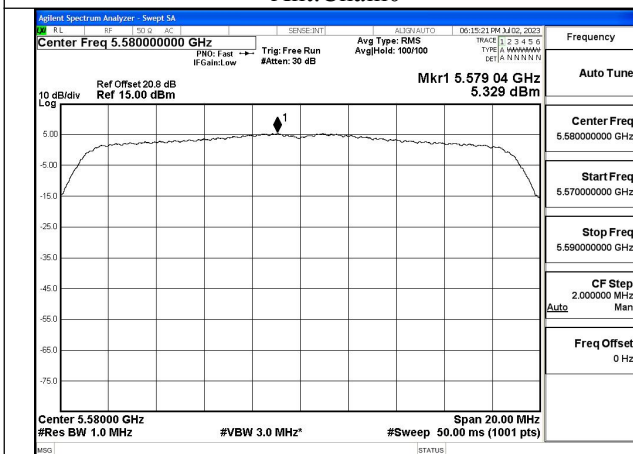

Mode:802.11n HT20 Frequency:5580MHz Ant:Chain1

Mode:802.11n HT20 Frequency:5700MHz Ant:Chain1

Test Mode: 802.11ac VHT20

Mode:802.11ac VHT20 Frequency:5500MHz
Ant:Chain0

Mode:802.11ac VHT20 Frequency:5580MHz
Ant:Chain0

Mode:802.11ac VHT20 Frequency:5700MHz
Ant:Chain0

Mode:802.11ac VHT20 Frequency:5500MHz
Ant:Chain1

Mode:802.11ac VHT20 Frequency:5580MHz
Ant:Chain1

Mode:802.11ac VHT20 Frequency:5700MHz
Ant:Chain1

Test Mode: 802.11ax HE20