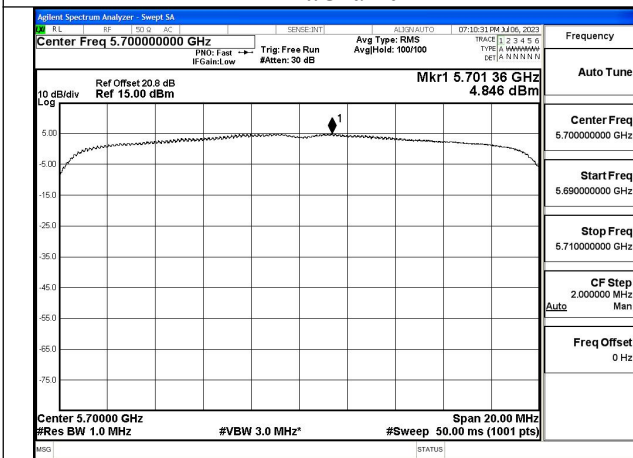

Mode:802.11ax HE20 Tone:26T Frequency:5580MHz
Ant:Chain1

Mode:802.11ax HE20 Tone:26T Frequency:5700MHz
Ant:Chain1

Mode:802.11ax HE20 Tone:242T Frequency:5500MHz
Ant:Chain0

Mode:802.11ax HE20 Tone:242T Frequency:5580MHz
Ant:Chain0

Mode:802.11ax HE20 Tone:242T Frequency:5700MHz
Ant:Chain0

Mode:802.11ax HE20 Tone:242T Frequency:5500MHz
Ant:Chain1

Mode:802.11ax HE20 Tone:242T Frequency:5580MHz
Ant:Chain1

Mode:802.11ax HE20 Tone:242T Frequency:5700MHz
Ant:Chain1