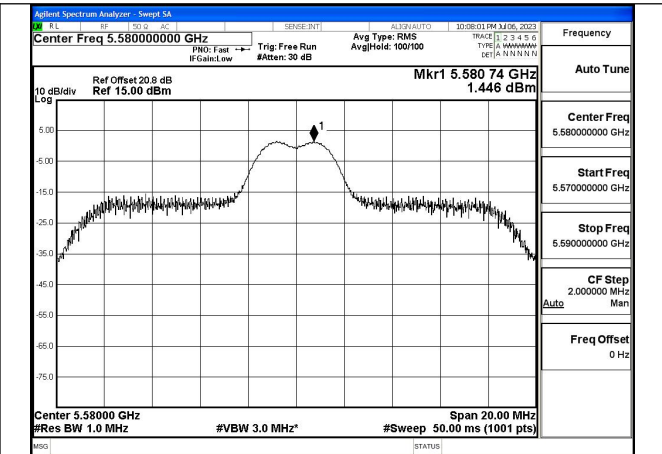

Mode:802.11ac VHT20 Frequency:5700MHz
Ant:Chain0

Mode:802.11ac VHT20 Frequency:5500MHz
Ant:Chain1

Mode:802.11ac VHT20 Frequency:5580MHz
Ant:Chain1

Mode:802.11ac VHT20 Frequency:5700MHz
Ant:Chain1

Test Mode: 802.11ax HE20

Mode:802.11ax HE20 Tone:26T Frequency:5500MHz
Ant:Chain0

Mode:802.11ax HE20 Tone:26T Frequency:5580MHz
Ant:Chain0

Mode:802.11ax HE20 Tone:26T Frequency:5700MHz
Ant:Chain0

Mode:802.11ax HE20 Tone:26T Frequency:5500MHz
Ant:Chain1