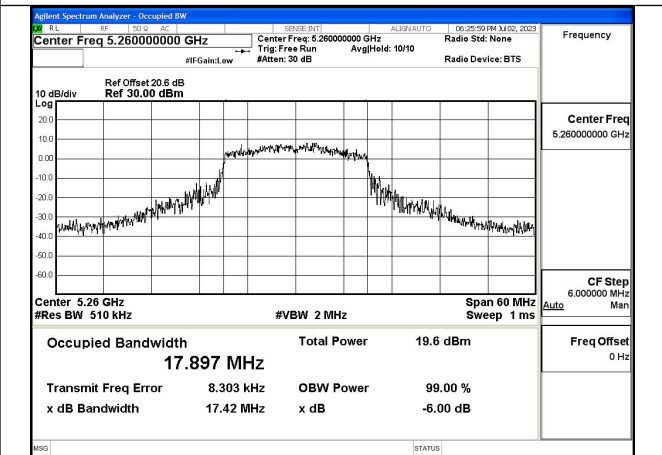

Test Mode: 802.11n HT20

Test Mode:802.11n HT20 5260MHz Chain0

Test Mode:802.11n HT20 5280MHz Chain0

Test Mode:802.11n HT20 5320MHz Chain0

Test Mode:802.11n HT20 5260MHz Chain1

Test Mode:802.11n HT20 5280MHz Chain1

Test Mode:802.11n HT20 5320MHz Chain1

Test Mode: 802.11ac VHT20

Test Mode:802.11ac VHT20 5260MHz Chain0

Test Mode:802.11ac VHT20 5280MHz Chain0

Test Mode:802.11ac VHT20 5320MHz Chain0

Test Mode:802.11ac VHT20 5260MHz Chain1