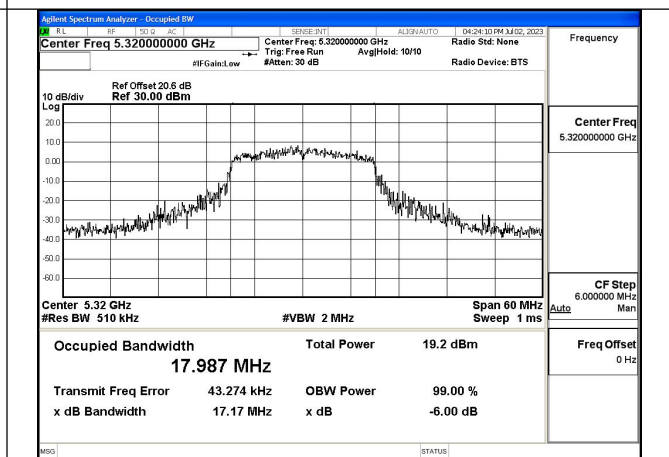

Test Mode: 802.11n HT20

Test Mode:802.11n HT20 5260MHz Chain0

Test Mode:802.11n HT20 5280MHz Chain0

Test Mode:802.11n HT20 5320MHz Chain0

Test Mode:802.11n HT20 5260MHz Chain1

Test Mode:802.11n HT20 5280MHz Chain1

Test Mode:802.11n HT20 5320MHz Chain1

Test Mode: 802.11ac VHT20

Test Mode:802.11ac VHT20 5260MHz Chain0

Test Mode:802.11ac VHT20 5280MHz Chain0

Test Mode:802.11ac VHT20 5320MHz Chain0

Test Mode:802.11ac VHT20 5260MHz Chain1