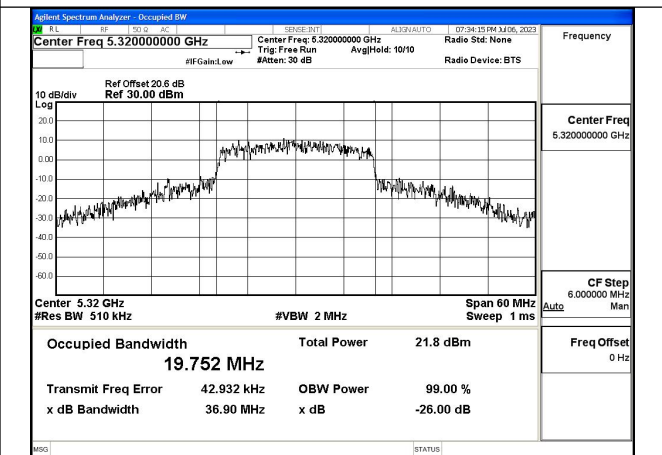

Test Mode: 802.11ax HE20

Test Mode:802.11ax HE20 5260MHz Chain0

Test Mode:802.11ax HE20 5280MHz Chain0

Test Mode:802.11ax HE20 5320MHz Chain0

Test Mode:802.11ax HE20 5260MHz Chain1

Test Mode:802.11ax HE20 5280MHz Chain1