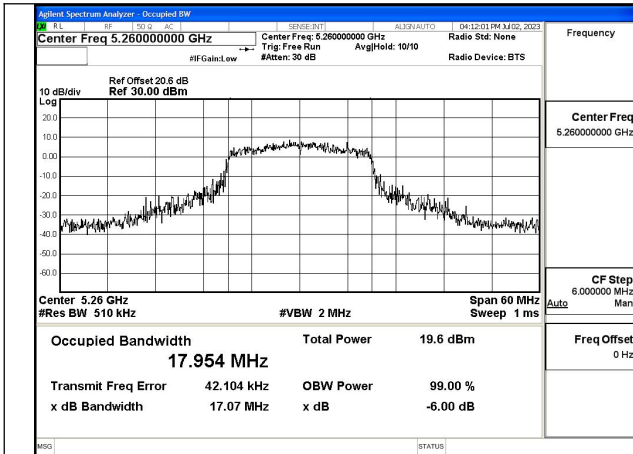

Test Mode: 802.11n HT20