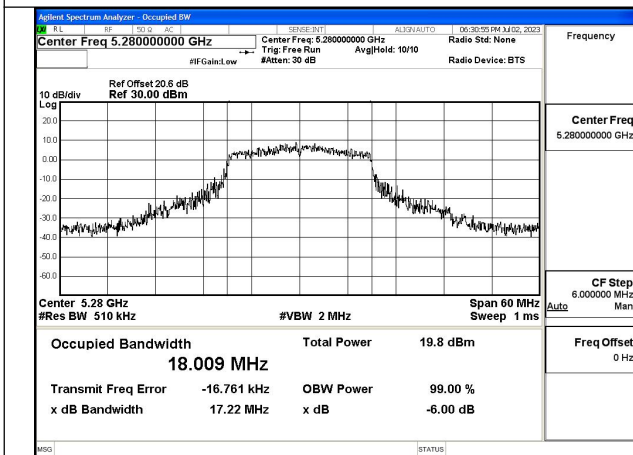

Test Mode:802.11n HT20 5320MHz Chain1

Test Mode: 802.11ac VHT20

Test Mode:802.11ac VHT20 5260MHz Chain0

Test Mode:802.11ac VHT20 5280MHz Chain0

Test Mode:802.11ac VHT20 5320MHz Chain0

Test Mode:802.11ac VHT20 5260MHz Chain1