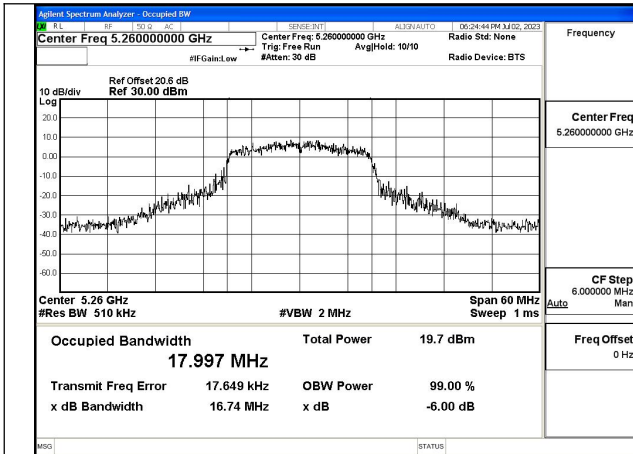

Test Mode: 802.11n HT20

Test Mode:802.11n HT20 5260MHz Chain0

Test Mode:802.11n HT20 5280MHz Chain0

Test Mode:802.11n HT20 5320MHz Chain0

Test Mode:802.11n HT20 5260MHz Chain1

Test Mode:802.11n HT20 5280MHz Chain1

Test Mode:802.11n HT20 5320MHz Chain1

Test Mode: 802.11ac VHT20

Test Mode:802.11ac VHT20 5260MHz Chain0

Test Mode:802.11ac VHT20 5280MHz Chain0

Test Mode:802.11ac VHT20 5320MHz Chain0

Test Mode:802.11ac VHT20 5260MHz Chain1