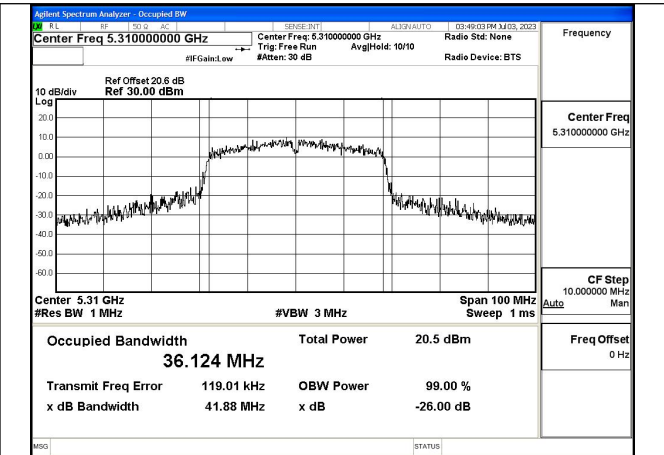

Test Mode:802.11ax HE20 5320MHz Chain1

Test Mode: 802.11n HT40

Test Mode:802.11n HT40 5270MHz Chain0

Test Mode:802.11n HT40 5310MHz Chain0

Test Mode:802.11n HT40 5270MHz Chain1

Test Mode:802.11n HT40 5310MHz Chain1

Test Mode: 802.11ac VHT40

Test Mode:802.11ac VHT40 5270MHz Chain0

Test Mode:802.11ac VHT40 5310MHz Chain0

Test Mode:802.11ac VHT40 5270MHz Chain1

Test Mode:802.11ac VHT40 5310MHz Chain1

Test Mode: 802.11ax HE40