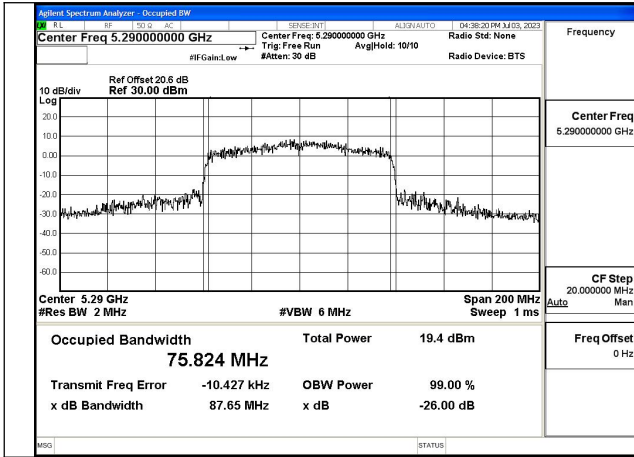

Test Mode:802.11ax HE40 5270MHz Chain0

Test Mode:802.11ax HE40 5310MHz Chain0

Test Mode:802.11ax HE40 5270MHz Chain1

Test Mode:802.11ax HE40 5310MHz Chain1

Test Mode: 802.11ac VHT80

Test Mode:802.11ac VHT80 5290MHz Chain0

Test Mode:802.11ac VHT80 5290MHz Chain1

Test Mode: 802.11ax HE80

Test Mode:802.11ax HE80 5290MHz Chain0

Test Mode:802.11ax HE80 5290MHz Chain1

Occupied Bandwidth

Offset 20.6dB = Attenuator + Temporary antenna connector loss + Cable loss