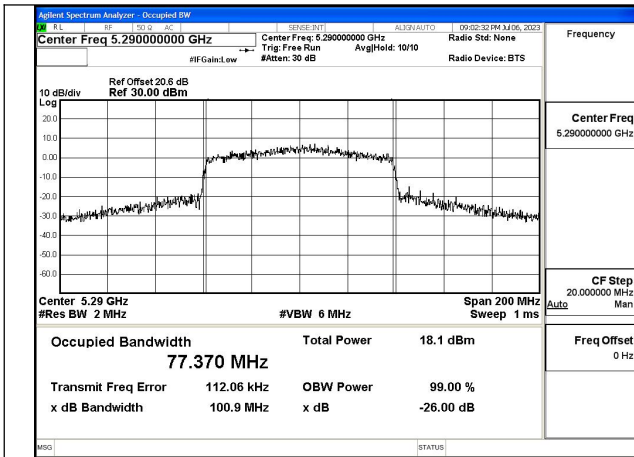

Test Mode:802.11ax HE40 5270MHz Chain0

Test Mode:802.11ax HE40 5310MHz Chain0

Test Mode:802.11ax HE40 5270MHz Chain1

Test Mode:802.11ax HE40 5310MHz Chain1

Test Mode: 802.11ac VHT80

Test Mode:802.11ac VHT80 5290MHz Chain0

Test Mode:802.11ac VHT80 5290MHz Chain1

Test Mode: 802.11ax HE80

Test Mode:802.11ax HE80 5290MHz Chain0

Test Mode:802.11ax HE80 5290MHz Chain1

Occupied Bandwidth

Offset 20.6dB = Attenuator + Temporary antenna connector loss + Cable loss