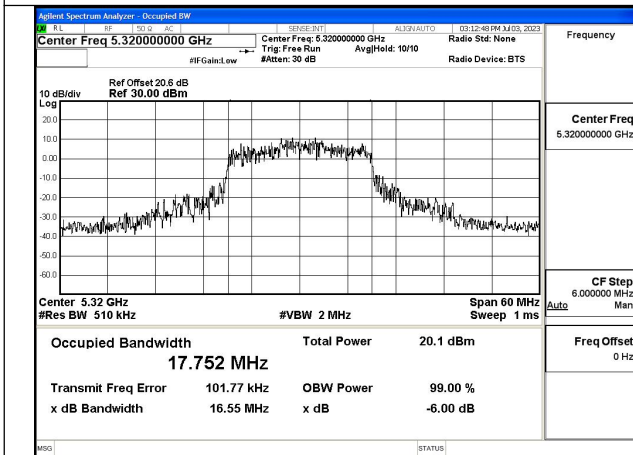

Test Mode: 802.11n HT20

Test Mode:802.11n HT20 5260MHz Chain0

Test Mode:802.11n HT20 5280MHz Chain0

Test Mode:802.11n HT20 5320MHz Chain0

Test Mode:802.11n HT20 5260MHz Chain1

Test Mode:802.11n HT20 5280MHz Chain1

Test Mode:802.11n HT20 5320MHz Chain1

Test Mode: 802.11ac VHT20

Test Mode:802.11ac VHT20 5260MHz Chain0

Test Mode:802.11ac VHT20 5280MHz Chain0

Test Mode:802.11ac VHT20 5320MHz Chain0

Test Mode:802.11ac VHT20 5260MHz Chain1