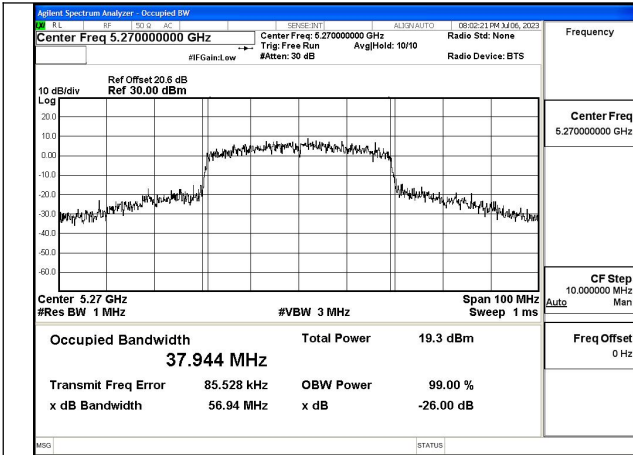

Test Mode: 802.11ac VHT40

Test Mode:802.11ac VHT40 5270MHz Chain0

Test Mode:802.11ac VHT40 5310MHz Chain0

Test Mode:802.11ac VHT40 5270MHz Chain1

Test Mode:802.11ac VHT40 5310MHz Chain1

Test Mode: 802.11ax HE40

Test Mode:802.11ax HE40 5270MHz Chain0

Test Mode:802.11ax HE40 5310MHz Chain0

Test Mode:802.11ax HE40 5270MHz Chain1

Test Mode:802.11ax HE40 5310MHz Chain1

Test Mode: 802.11ac VHT80

Test Mode:802.11ac VHT80 5290MHz Chain0