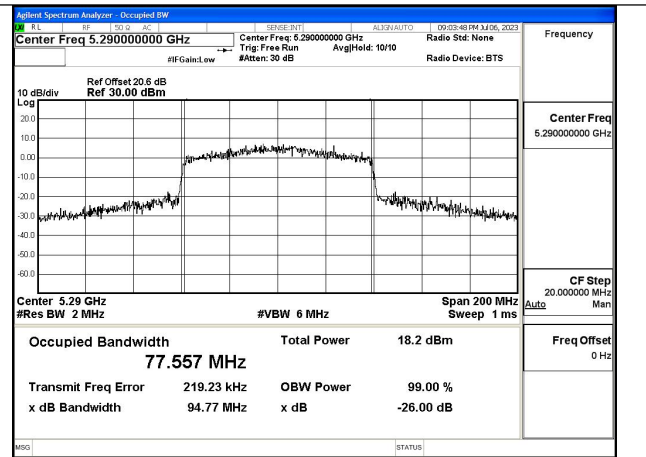

Test Mode:802.11ax HE40 5270MHz Chain0

Test Mode:802.11ax HE40 5310MHz Chain0

Test Mode:802.11ax HE40 5270MHz Chain1

Test Mode:802.11ax HE40 5310MHz Chain1

Test Mode: 802.11ac VHT80

Test Mode:802.11ac VHT80 5290MHz Chain0

Test Mode:802.11ac VHT80 5290MHz Chain1

Test Mode: 802.11ax HE80

Test Mode:802.11ax HE80 5290MHz Chain0

Test Mode:802.11ax HE80 5290MHz Chain1

Occupied Bandwidth

Offset 20.6dB = Attenuator + Temporary antenna connector loss + Cable loss