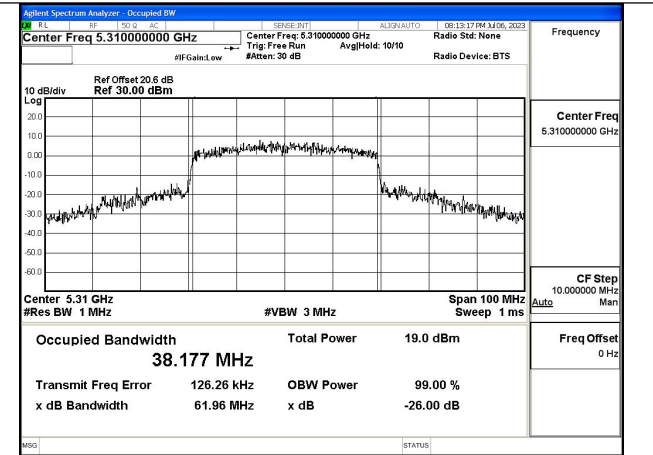

Test Mode: 802.11ac VHT40

Test Mode:802.11ac VHT40 5270MHz Chain0

Test Mode:802.11ac VHT40 5310MHz Chain0

Test Mode:802.11ac VHT40 5270MHz Chain1

Test Mode:802.11ac VHT40 5310MHz Chain1

Test Mode: 802.11ax HE40

Test Mode:802.11ax HE40 5270MHz Chain0

Test Mode:802.11ax HE40 5310MHz Chain0

Test Mode:802.11ax HE40 5270MHz Chain1

Test Mode:802.11ax HE40 5310MHz Chain1

Test Mode: 802.11ac VHT80

Test Mode:802.11ac VHT80 5290MHz Chain0

Test Mode:802.11ac VHT80 5290MHz Chain1

Test Mode: 802.11ax HE80

Test Mode:802.11ax HE80 5290MHz Chain0

Test Mode:802.11ax HE80 5290MHz Chain1

Occupied Bandwidth

Offset 20.6dB = Attenuator + Temporary antenna connector loss + Cable loss