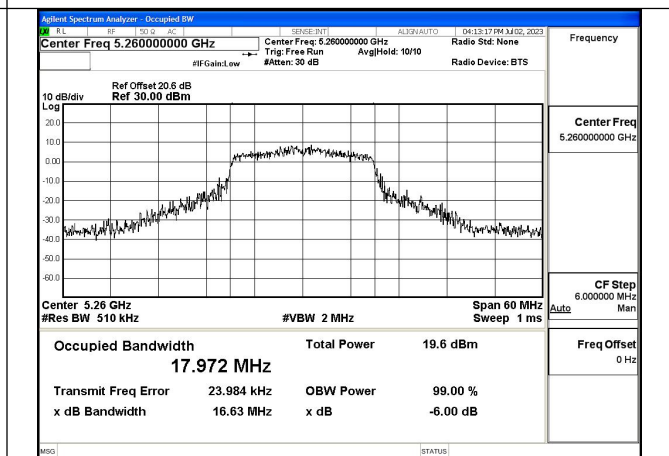

Test Mode: 802.11a

Test Mode:802.11a 5260MHz Chain0

Test Mode:802.11a 5280MHz Chain0

Test Mode:802.11a 5320MHz Chain0

Test Mode:802.11a 5260MHz Chain1

Test Mode:802.11a 5280MHz Chain1

Test Mode:802.11a 5320MHz Chain1

Test Mode: 802.11n HT20

Test Mode:802.11n HT20 5260MHz Chain0

Test Mode:802.11n HT20 5280MHz Chain0

Test Mode:802.11n HT20 5320MHz Chain0

Test Mode:802.11n HT20 5260MHz Chain1

Test Mode:802.11n HT20 5280MHz Chain1