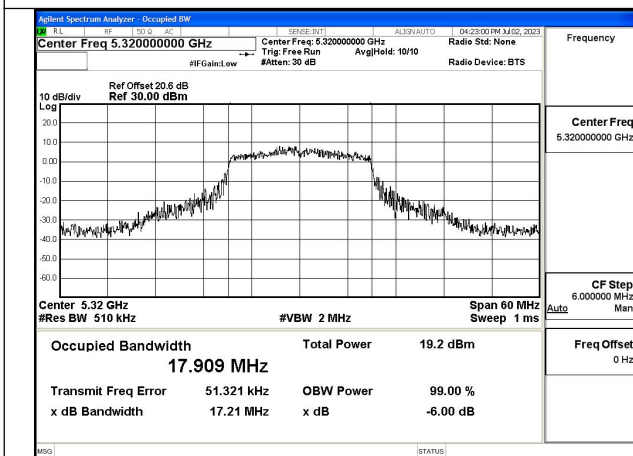

Test Mode:802.11n HT20 5260MHz Chain0