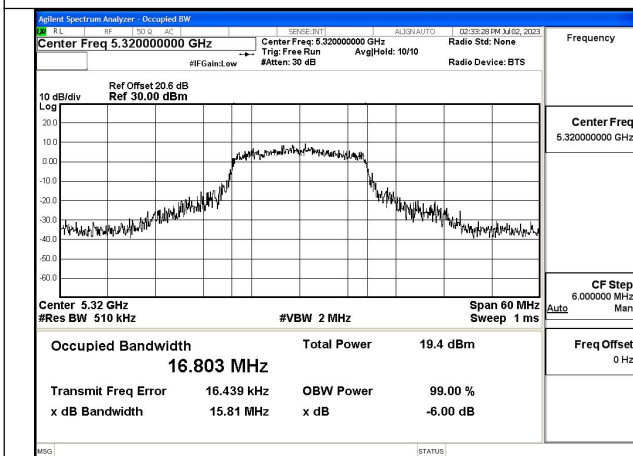

Test Mode:802.11a 5320MHz Chain0