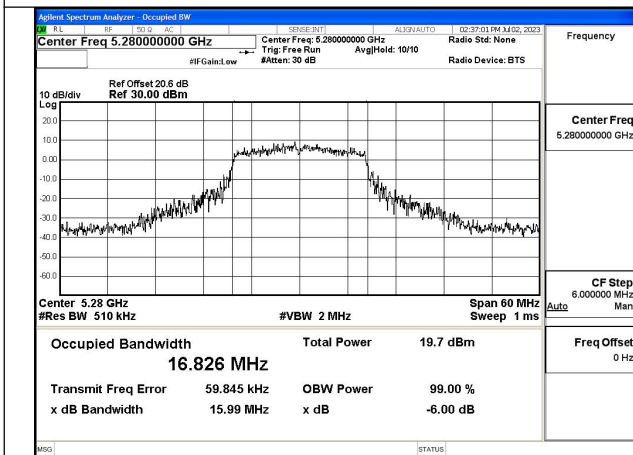

Test Mode: 802.11a

Test Mode:802.11a 5260MHz Chain0

Test Mode:802.11a 5280MHz Chain0

Test Mode:802.11a 5320MHz Chain0

Test Mode:802.11a 5260MHz Chain1

Test Mode:802.11a 5280MHz Chain1

Test Mode:802.11a 5320MHz Chain1