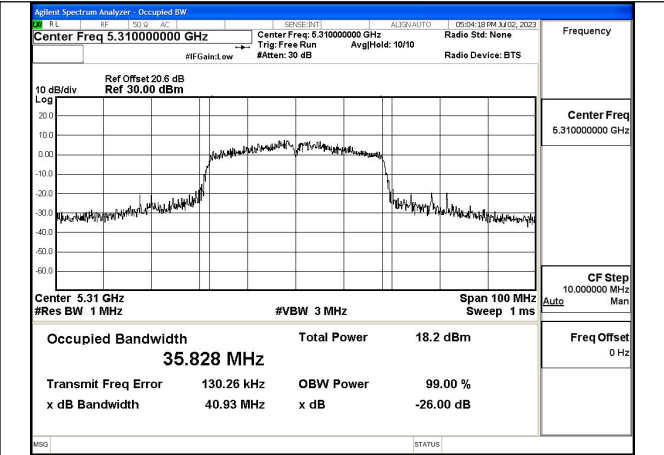

Test Mode: 802.11ax HE20

Test Mode:802.11ax HE20 5260MHz Chain0

Test Mode:802.11ax HE20 5280MHz Chain0

Test Mode:802.11ax HE20 5320MHz Chain0

Test Mode:802.11ax HE20 5260MHz Chain1

Test Mode:802.11ax HE20 5280MHz Chain1

Test Mode:802.11ax HE20 5320MHz Chain1

Test Mode: 802.11n HT40

Test Mode:802.11n HT40 5270MHz Chain0

Test Mode:802.11n HT40 5310MHz Chain0

Test Mode:802.11n HT40 5270MHz Chain1

Test Mode:802.11n HT40 5310MHz Chain1