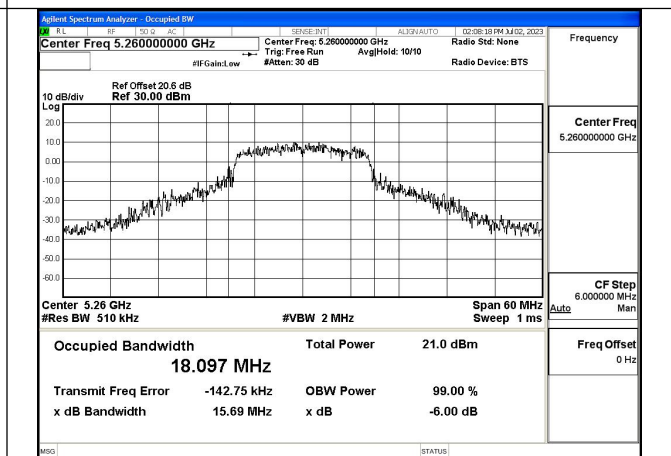

Test Mode:802.11a 5260MHz Chain1