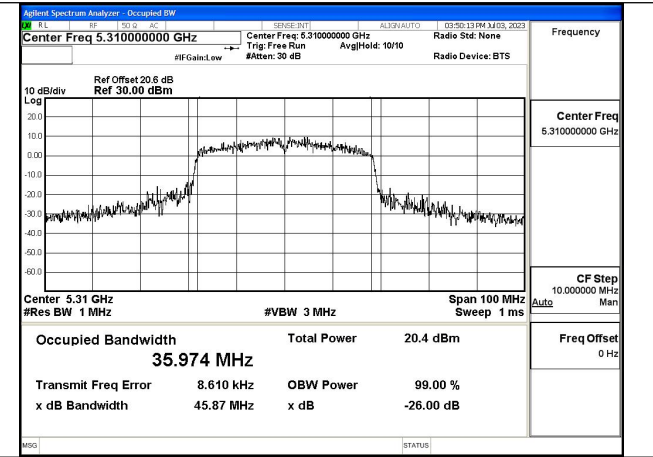

Test Mode: 802.11ac VHT40

Test Mode:802.11ac VHT40 5270MHz Chain0

Test Mode:802.11ac VHT40 5310MHz Chain0

Test Mode:802.11ac VHT40 5270MHz Chain1

Test Mode:802.11ac VHT40 5310MHz Chain1

Test Mode: 802.11ax HE40

Test Mode:802.11ax HE40 5270MHz Chain0

Test Mode:802.11ax HE40 5310MHz Chain0

Test Mode:802.11ax HE40 5270MHz Chain1

Test Mode:802.11ax HE40 5310MHz Chain1

Test Mode: 802.11ac VHT80

Test Mode:802.11ac VHT80 5290MHz Chain0