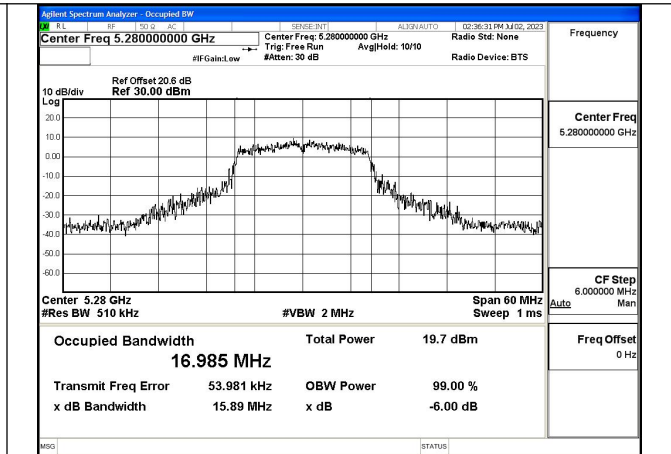

Test Mode: 802.11a

Test Mode:802.11a 5280MHz Chain0