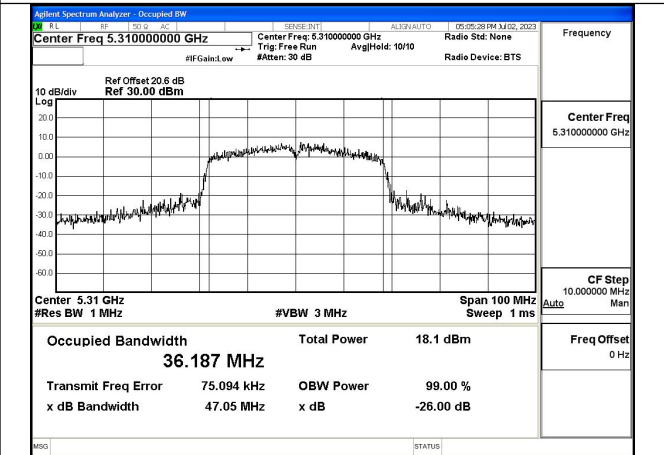

Test Mode: 802.11ax HE20

Test Mode:802.11ax HE20 5260MHz Chain0

Test Mode:802.11ax HE20 5280MHz Chain0

Test Mode:802.11ax HE20 5320MHz Chain0

Test Mode:802.11ax HE20 5260MHz Chain1

Test Mode:802.11ax HE20 5280MHz Chain1

Test Mode:802.11ax HE20 5320MHz Chain1

Test Mode: 802.11n HT40

Test Mode:802.11n HT40 5270MHz Chain0

Test Mode:802.11n HT40 5310MHz Chain0

Test Mode:802.11n HT40 5270MHz Chain1

Test Mode:802.11n HT40 5310MHz Chain1