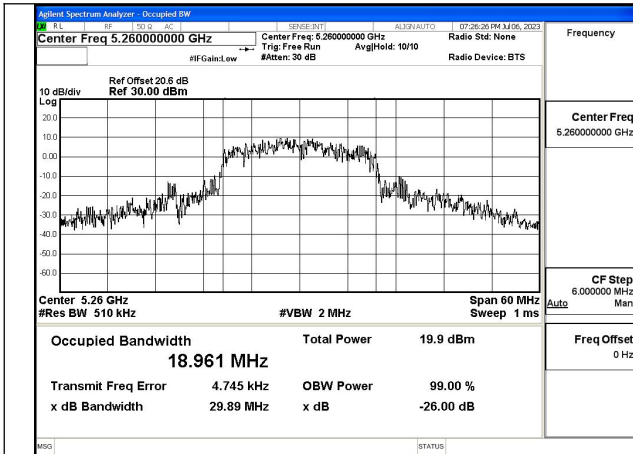

Test Mode: 802.11ax HE20

Test Mode:802.11ax HE20 5260MHz Chain0

Test Mode:802.11ax HE20 5280MHz Chain0

Test Mode:802.11ax HE20 5320MHz Chain0

Test Mode:802.11ax HE20 5260MHz Chain1

Test Mode:802.11ax HE20 5280MHz Chain1

Test Mode:802.11ax HE20 5320MHz Chain1

Test Mode: 802.11n HT40

Test Mode:802.11n HT40 5270MHz Chain0

Test Mode:802.11n HT40 5310MHz Chain0

Test Mode:802.11n HT40 5270MHz Chain1

Test Mode:802.11n HT40 5310MHz Chain1