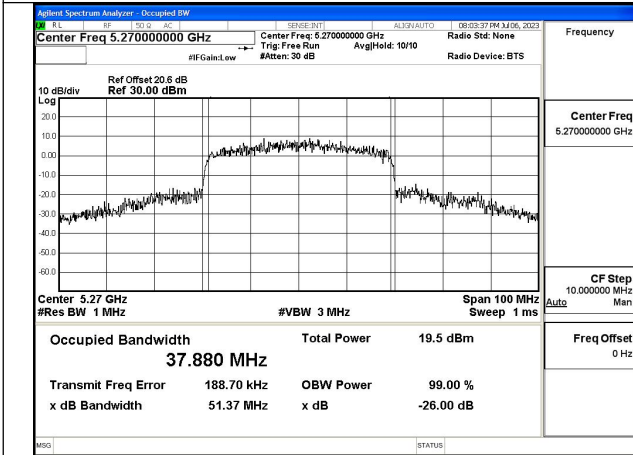

Test Mode: 802.11ac VHT40

Test Mode:802.11ac VHT40 5270MHz Chain0

Test Mode:802.11ac VHT40 5310MHz Chain0

Test Mode:802.11ac VHT40 5270MHz Chain1

Test Mode:802.11ac VHT40 5310MHz Chain1

Test Mode: 802.11ax HE40

Test Mode:802.11ax HE40 5270MHz Chain0

Test Mode:802.11ax HE40 5310MHz Chain0

Test Mode:802.11ax HE40 5270MHz Chain1

Test Mode:802.11ax HE40 5310MHz Chain1

Test Mode: 802.11ac VHT80

Test Mode:802.11ac VHT80 5290MHz Chain0