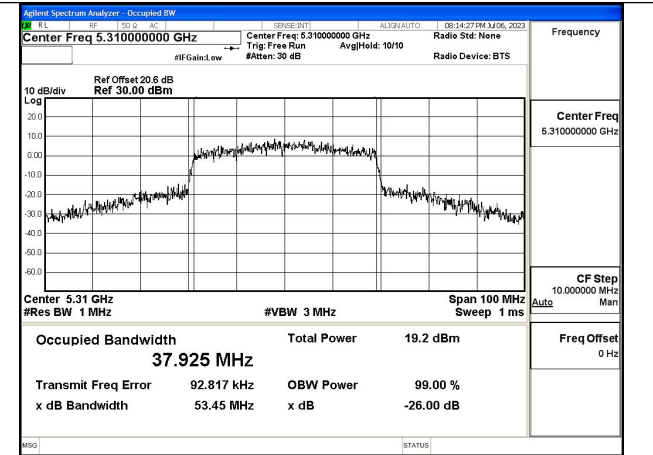

Test Mode: 802.11ac VHT40

Test Mode:802.11ac VHT40 5270MHz Chain0

Test Mode:802.11ac VHT40 5310MHz Chain0

Test Mode:802.11ac VHT40 5270MHz Chain1

Test Mode:802.11ac VHT40 5310MHz Chain1

Test Mode: 802.11ax HE40

Test Mode:802.11ax HE40 5270MHz Chain0

Test Mode:802.11ax HE40 5310MHz Chain0

Test Mode:802.11ax HE40 5270MHz Chain1

Test Mode:802.11ax HE40 5310MHz Chain1

Test Mode: 802.11ac VHT80

Test Mode:802.11ac VHT80 5290MHz Chain0

Test Mode:802.11ac VHT80 5290MHz Chain1

Test Mode: 802.11ax HE80

Test Mode:802.11ax HE80 5290MHz Chain0

Test Mode:802.11ax HE80 5290MHz Chain1

Occupied Bandwidth

Offset 20.6dB = Attenuator + Temporary antenna connector loss + Cable loss