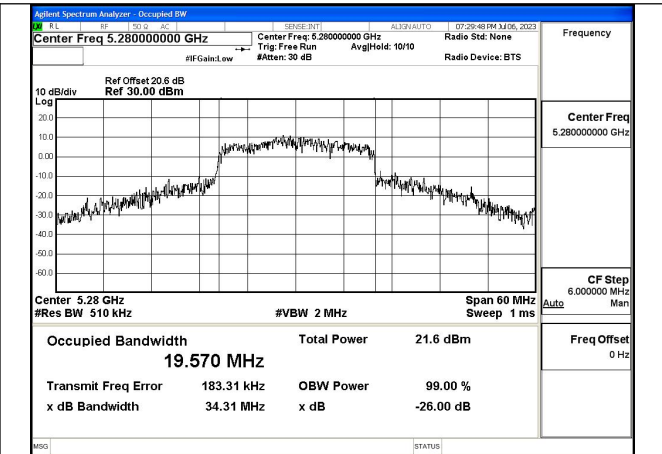

Test Mode: 802.11ax HE20

Test Mode:802.11ax HE20 5260MHz Chain0

Test Mode:802.11ax HE20 5280MHz Chain0

Test Mode:802.11ax HE20 5320MHz Chain0

Test Mode:802.11ax HE20 5260MHz Chain1

Test Mode:802.11ax HE20 5280MHz Chain1