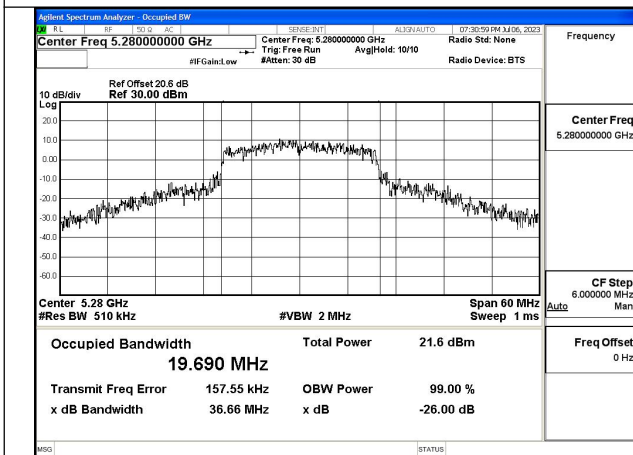

Test Mode: 802.11ax HE20

Test Mode:802.11ax HE20 5260MHz Chain0

Test Mode:802.11ax HE20 5280MHz Chain0

Test Mode:802.11ax HE20 5320MHz Chain0

Test Mode:802.11ax HE20 5260MHz Chain1

Test Mode:802.11ax HE20 5280MHz Chain1