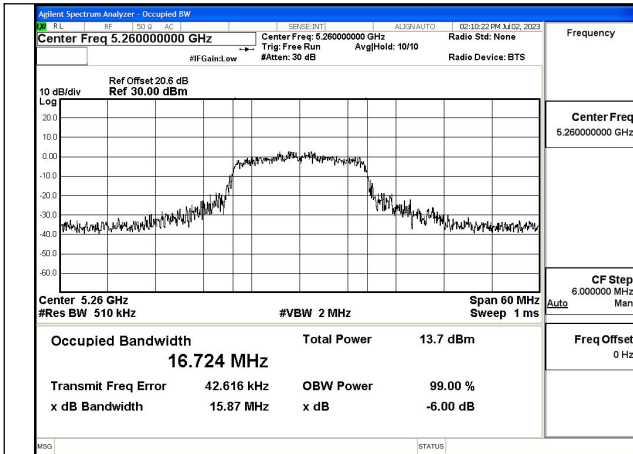

Test Mode: 802.11a

Test Mode:802.11a 5260MHz Chain0