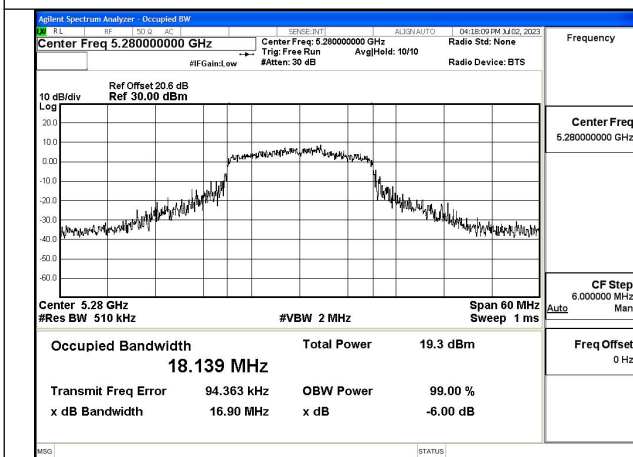

Test Mode: 802.11n HT20

Test Mode:802.11n HT20 5260MHz Chain0

Test Mode:802.11n HT20 5280MHz Chain0

Test Mode:802.11n HT20 5320MHz Chain0

Test Mode:802.11n HT20 5260MHz Chain1

Test Mode:802.11n HT20 5280MHz Chain1

Test Mode:802.11n HT20 5320MHz Chain1

Test Mode: 802.11ac VHT20

Test Mode:802.11ac VHT20 5260MHz Chain0

Test Mode:802.11ac VHT20 5280MHz Chain0

Test Mode:802.11ac VHT20 5320MHz Chain0

Test Mode:802.11ac VHT20 5260MHz Chain1