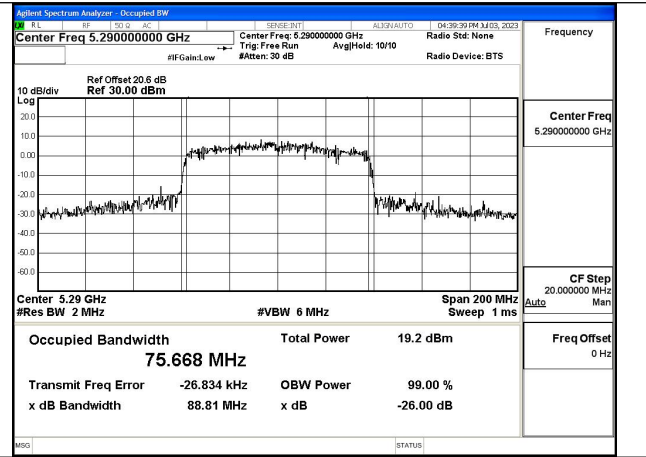

Test Mode:802.11ax HE40 5270MHz Chain0

Test Mode:802.11ax HE40 5310MHz Chain0

Test Mode:802.11ax HE40 5270MHz Chain1

Test Mode:802.11ax HE40 5310MHz Chain1

Test Mode: 802.11ac VHT80

Test Mode:802.11ac VHT80 5290MHz Chain0

Test Mode:802.11ac VHT80 5290MHz Chain1

Test Mode: 802.11ax HE80

Test Mode:802.11ax HE80 5290MHz Chain0

Test Mode:802.11ax HE80 5290MHz Chain1

Occupied Bandwidth

Offset 20.6dB = Attenuator + Temporary antenna connector loss + Cable loss