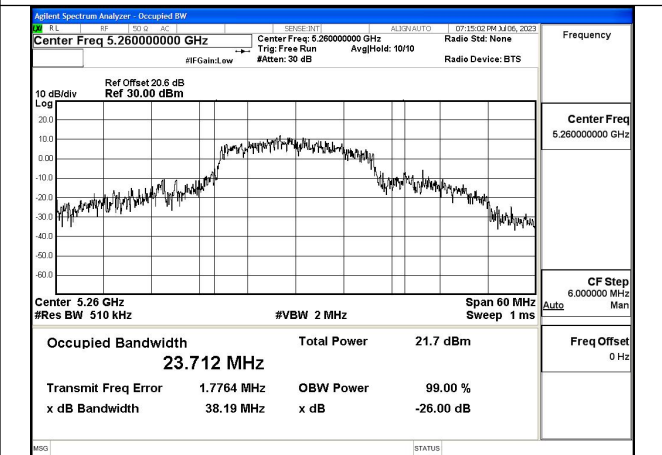

Test Mode: 802.11ax HE20

Test Mode:802.11ax HE20 5260MHz Chain0

Test Mode:802.11ax HE20 5280MHz Chain0

Test Mode:802.11ax HE20 5320MHz Chain0

Test Mode:802.11ax HE20 5260MHz Chain1

Test Mode:802.11ax HE20 5280MHz Chain1

Test Mode:802.11ax HE20 5320MHz Chain1

Test Mode: 802.11n HT40

Test Mode:802.11n HT40 5270MHz Chain0

Test Mode:802.11n HT40 5310MHz Chain0

Test Mode:802.11n HT40 5270MHz Chain1

Test Mode:802.11n HT40 5310MHz Chain1