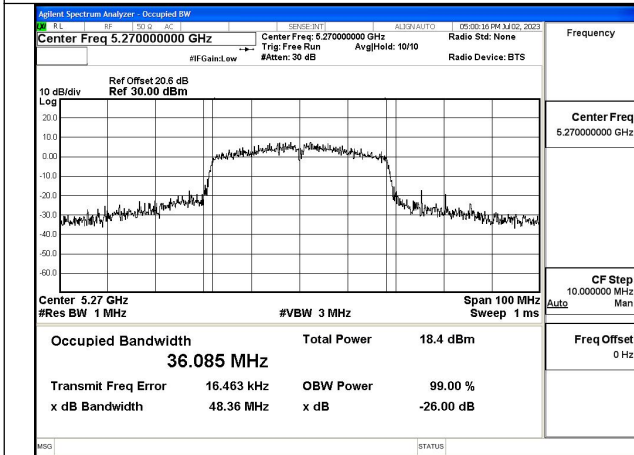

Test Mode: 802.11ax HE20

Test Mode:802.11ax HE20 5260MHz Chain0

Test Mode:802.11ax HE20 5280MHz Chain0

Test Mode:802.11ax HE20 5320MHz Chain0

Test Mode:802.11ax HE20 5260MHz Chain1

Test Mode:802.11ax HE20 5280MHz Chain1

Test Mode:802.11ax HE20 5320MHz Chain1

Test Mode: 802.11n HT40

Test Mode:802.11n HT40 5270MHz Chain0

Test Mode:802.11n HT40 5310MHz Chain0

Test Mode:802.11n HT40 5270MHz Chain1

Test Mode:802.11n HT40 5310MHz Chain1