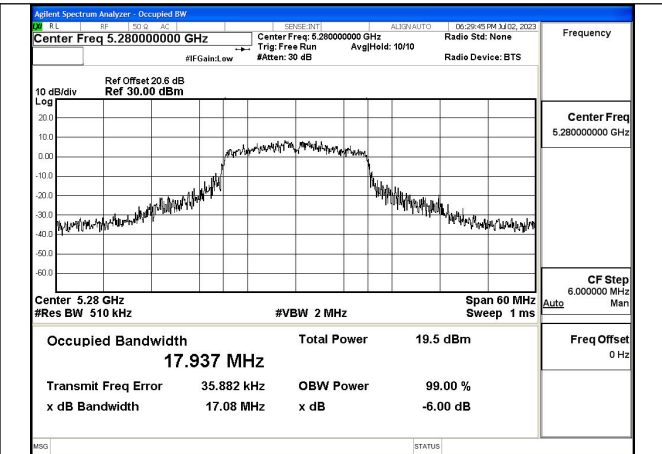

Test Mode: 802.11n HT20

Test Mode:802.11n HT20 5260MHz Chain0

Test Mode:802.11n HT20 5280MHz Chain0

Test Mode:802.11n HT20 5320MHz Chain0

Test Mode:802.11n HT20 5260MHz Chain1

Test Mode:802.11n HT20 5280MHz Chain1

Test Mode:802.11n HT20 5320MHz Chain1

Test Mode: 802.11ac VHT20

Test Mode:802.11ac VHT20 5260MHz Chain0

Test Mode:802.11ac VHT20 5280MHz Chain0

Test Mode:802.11ac VHT20 5320MHz Chain0

Test Mode:802.11ac VHT20 5260MHz Chain1