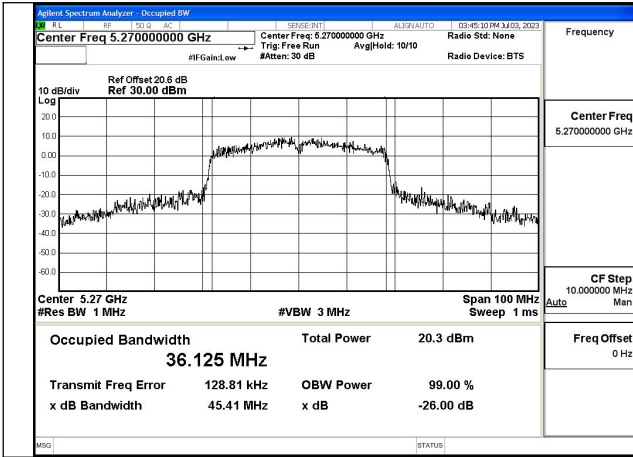

Test Mode:802.11ax HE20 5320MHz Chain1

Test Mode: 802.11n HT40

Test Mode:802.11n HT40 5270MHz Chain0

Test Mode:802.11n HT40 5310MHz Chain0

Test Mode:802.11n HT40 5270MHz Chain1

Test Mode:802.11n HT40 5310MHz Chain1

Test Mode: 802.11ac VHT40

Test Mode:802.11ac VHT40 5270MHz Chain0

Test Mode:802.11ac VHT40 5310MHz Chain0

Test Mode:802.11ac VHT40 5270MHz Chain1

Test Mode:802.11ac VHT40 5310MHz Chain1

Test Mode: 802.11ax HE40