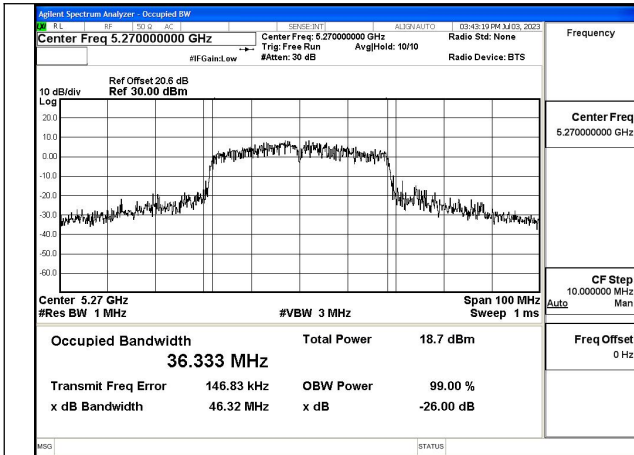

Test Mode:802.11ax HE20 5320MHz Chain1

Test Mode: 802.11n HT40

Test Mode:802.11n HT40 5270MHz Chain0

Test Mode:802.11n HT40 5310MHz Chain0

Test Mode:802.11n HT40 5270MHz Chain1

Test Mode:802.11n HT40 5310MHz Chain1

Test Mode: 802.11ac VHT40

Test Mode:802.11ac VHT40 5270MHz Chain0

Test Mode:802.11ac VHT40 5310MHz Chain0

Test Mode:802.11ac VHT40 5270MHz Chain1

Test Mode:802.11ac VHT40 5310MHz Chain1

Test Mode: 802.11ax HE40