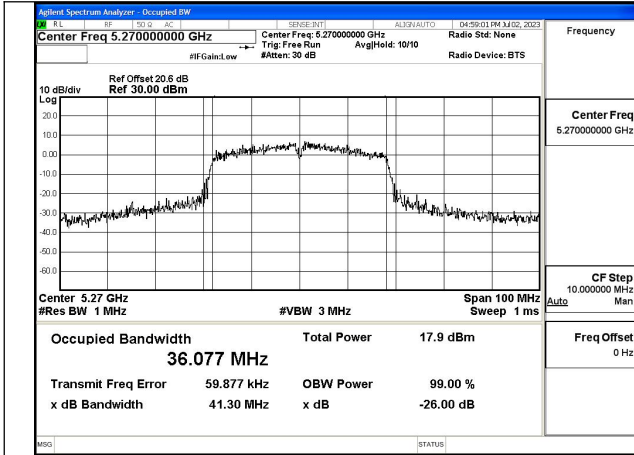

Test Mode: 802.11ax HE20

Test Mode:802.11ax HE20 5260MHz Chain0

Test Mode:802.11ax HE20 5280MHz Chain0

Test Mode:802.11ax HE20 5320MHz Chain0

Test Mode:802.11ax HE20 5260MHz Chain1

Test Mode:802.11ax HE20 5280MHz Chain1

Test Mode:802.11ax HE20 5320MHz Chain1

Test Mode: 802.11n HT40

Test Mode:802.11n HT40 5270MHz Chain0

Test Mode:802.11n HT40 5310MHz Chain0

Test Mode:802.11n HT40 5270MHz Chain1

Test Mode:802.11n HT40 5310MHz Chain1