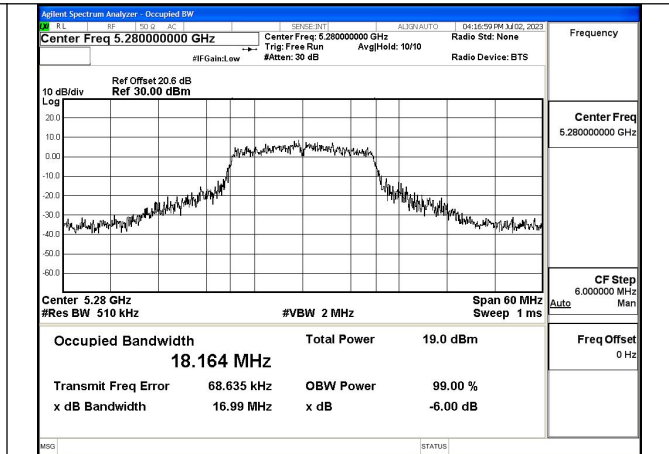

Test Mode: 802.11a

Test Mode:802.11a 5260MHz Chain0

Test Mode:802.11a 5280MHz Chain0

Test Mode:802.11a 5320MHz Chain0

Test Mode:802.11a 5260MHz Chain1

Test Mode:802.11a 5280MHz Chain1

Test Mode:802.11a 5320MHz Chain1

Test Mode: 802.11n HT20

Test Mode:802.11n HT20 5260MHz Chain0

Test Mode:802.11n HT20 5280MHz Chain0

Test Mode:802.11n HT20 5320MHz Chain0

Test Mode:802.11n HT20 5260MHz Chain1

Test Mode:802.11n HT20 5280MHz Chain1