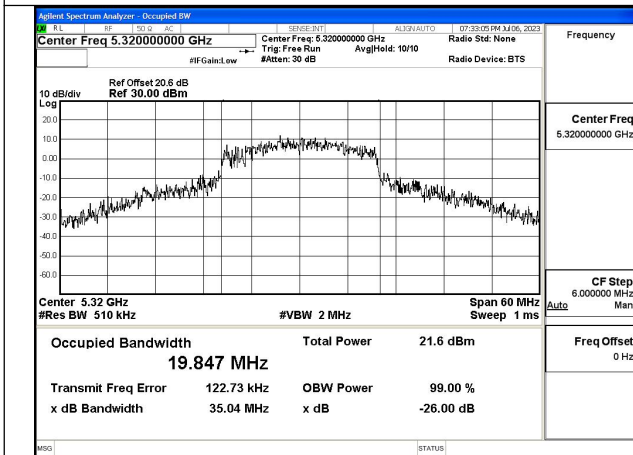

Test Mode: 802.11ax HE20

Test Mode:802.11ax HE20 5260MHz Chain0

Test Mode:802.11ax HE20 5280MHz Chain0

Test Mode:802.11ax HE20 5320MHz Chain0

Test Mode:802.11ax HE20 5260MHz Chain1

Test Mode:802.11ax HE20 5280MHz Chain1