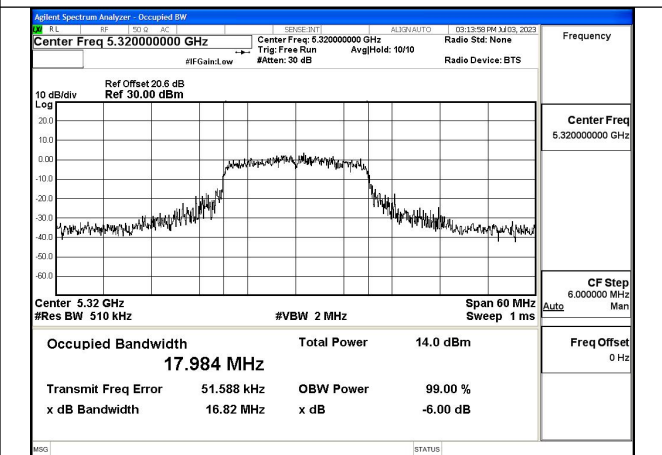

Test Mode:802.11n HT20 5320MHz Chain1

Test Mode: 802.11ac VHT20

Test Mode:802.11ac VHT20 5260MHz Chain0

Test Mode:802.11ac VHT20 5280MHz Chain0

Test Mode:802.11ac VHT20 5320MHz Chain0

Test Mode:802.11ac VHT20 5260MHz Chain1

Test Mode:802.11ac VHT20 5280MHz Chain1

Test Mode:802.11ac VHT20 5320MHz Chain1