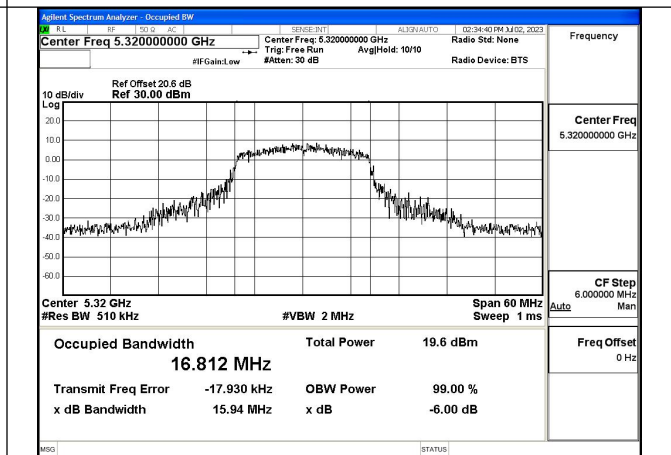

Test Mode: 802.11a

Test Mode:802.11a 5260MHz Chain0

Test Mode:802.11a 5280MHz Chain0

Test Mode:802.11a 5320MHz Chain0

Test Mode:802.11a 5260MHz Chain1

Test Mode:802.11a 5280MHz Chain1

Test Mode:802.11a 5320MHz Chain1

Test Mode: 802.11n HT20

Test Mode:802.11n HT20 5260MHz Chain0

Test Mode:802.11n HT20 5280MHz Chain0

Test Mode:802.11n HT20 5320MHz Chain0

Test Mode:802.11n HT20 5260MHz Chain1

Test Mode:802.11n HT20 5280MHz Chain1