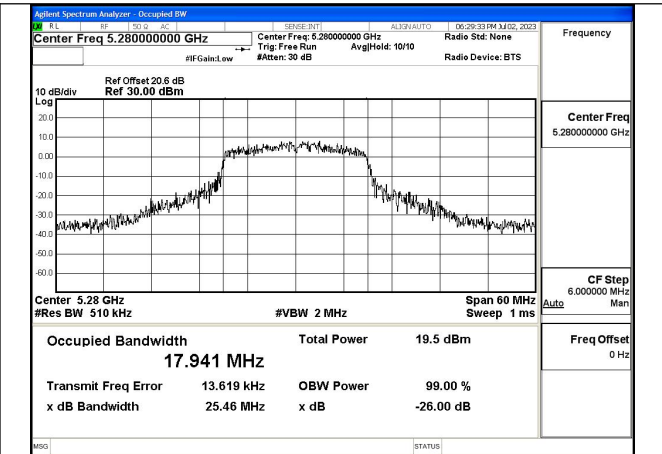

Test Mode: 802.11n HT20

Test Mode:802.11n HT20 5260MHz Chain0

Test Mode:802.11n HT20 5280MHz Chain0

Test Mode:802.11n HT20 5320MHz Chain0

Test Mode:802.11n HT20 5260MHz Chain1

Test Mode:802.11n HT20 5280MHz Chain1

Test Mode:802.11n HT20 5320MHz Chain1

Test Mode: 802.11ac VHT20

Test Mode:802.11ac VHT20 5260MHz Chain0

Test Mode:802.11ac VHT20 5280MHz Chain0

Test Mode:802.11ac VHT20 5320MHz Chain0

Test Mode:802.11ac VHT20 5260MHz Chain1