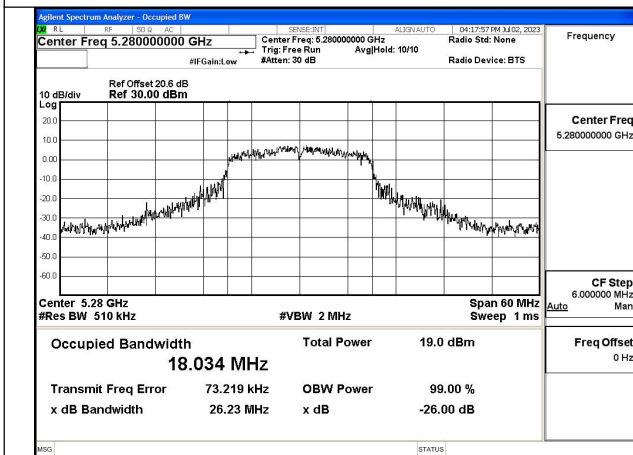

Test Mode: 802.11n HT20

Test Mode:802.11n HT20 5260MHz Chain0

Test Mode:802.11n HT20 5280MHz Chain0

Test Mode:802.11n HT20 5320MHz Chain0

Test Mode:802.11n HT20 5260MHz Chain1

Test Mode:802.11n HT20 5280MHz Chain1

Test Mode:802.11n HT20 5320MHz Chain1

Test Mode: 802.11ac VHT20

Test Mode:802.11ac VHT20 5260MHz Chain0

Test Mode:802.11ac VHT20 5280MHz Chain0

Test Mode:802.11ac VHT20 5320MHz Chain0

Test Mode:802.11ac VHT20 5260MHz Chain1