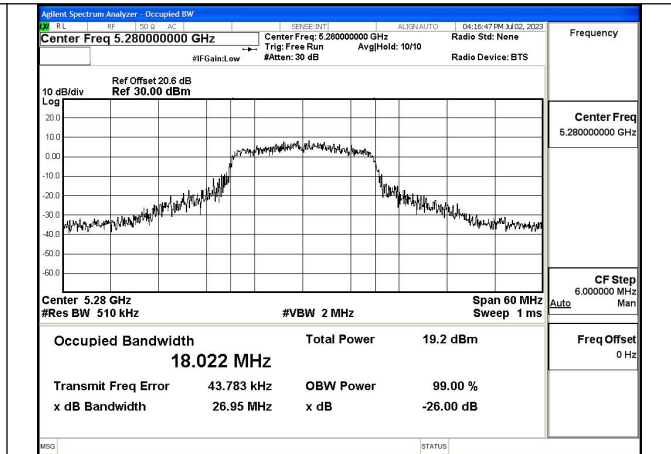

Test Mode: 802.11a

Test Mode:802.11a 5260MHz Chain0

Test Mode:802.11a 5280MHz Chain0

Test Mode:802.11a 5320MHz Chain0

Test Mode:802.11a 5260MHz Chain1

Test Mode:802.11a 5280MHz Chain1

Test Mode:802.11a 5320MHz Chain1

Test Mode: 802.11n HT20

Test Mode:802.11n HT20 5260MHz Chain0

Test Mode:802.11n HT20 5280MHz Chain0

Test Mode:802.11n HT20 5320MHz Chain0

Test Mode:802.11n HT20 5260MHz Chain1

Test Mode:802.11n HT20 5280MHz Chain1