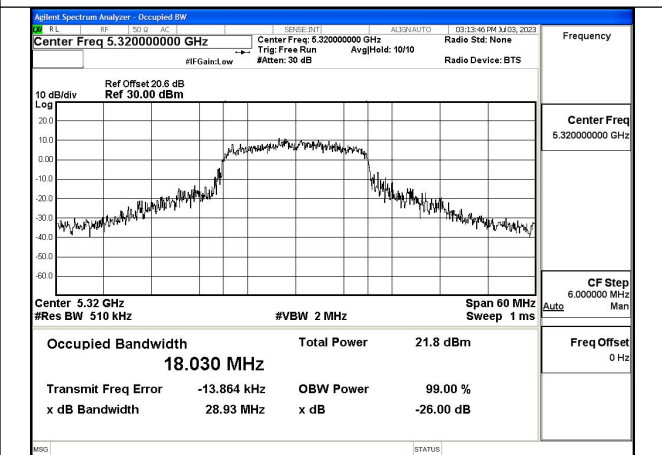

Test Mode:802.11n HT20 5320MHz Chain1

Test Mode: 802.11ac VHT20

Test Mode:802.11ac VHT20 5260MHz Chain0

Test Mode:802.11ac VHT20 5280MHz Chain0

Test Mode:802.11ac VHT20 5320MHz Chain0

Test Mode:802.11ac VHT20 5260MHz Chain1

Test Mode:802.11ac VHT20 5280MHz Chain1

Test Mode:802.11ac VHT20 5320MHz Chain1