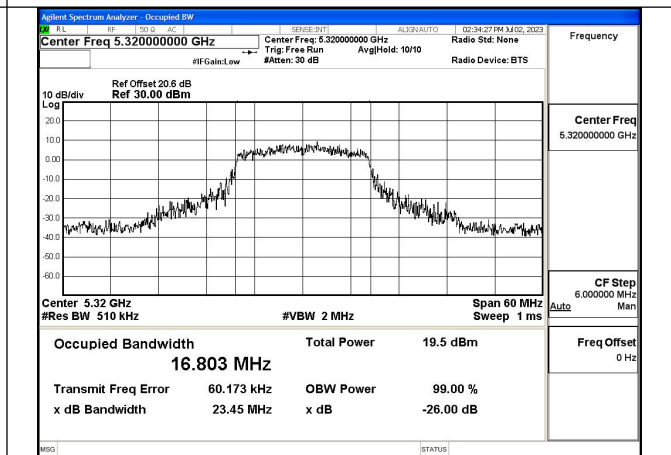

| Test Mode | Antenna | 26dB Bandwidth (MHz) | | |
|----------------|---------|----------------------|-----|-----|
| | | Channel No.576 | --- | --- |
| | | 5290MHz | --- | --- |
| 802.11ac VHT80 | Chain0 | 87.65 | --- | --- |
| 802.11ac VHT80 | Chain1 | 88.81 | --- | --- |
| 802.11ax HE80 | Chain0 | 100.86 | --- | --- |
| 802.11ax HE80 | Chain1 | 94.77 | --- | --- |

Test Mode: 802.11a

Test Mode:802.11a 5260MHz Chain0

Test Mode:802.11a 5280MHz Chain0

Test Mode:802.11a 5320MHz Chain0

Test Mode:802.11a 5260MHz Chain1

Test Mode:802.11a 5280MHz Chain1

Test Mode:802.11a 5320MHz Chain1

Test Mode: 802.11n HT20

Test Mode:802.11n HT20 5260MHz Chain0

Test Mode:802.11n HT20 5280MHz Chain0

Test Mode:802.11n HT20 5320MHz Chain0

Test Mode:802.11n HT20 5260MHz Chain1

Test Mode:802.11n HT20 5280MHz Chain1