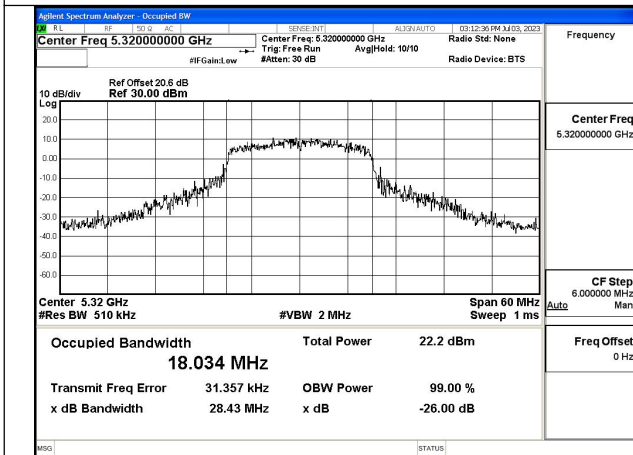

Test Mode:802.11ac VHT20 5260MHz Chain0

Test Mode:802.11ac VHT20 5280MHz Chain0