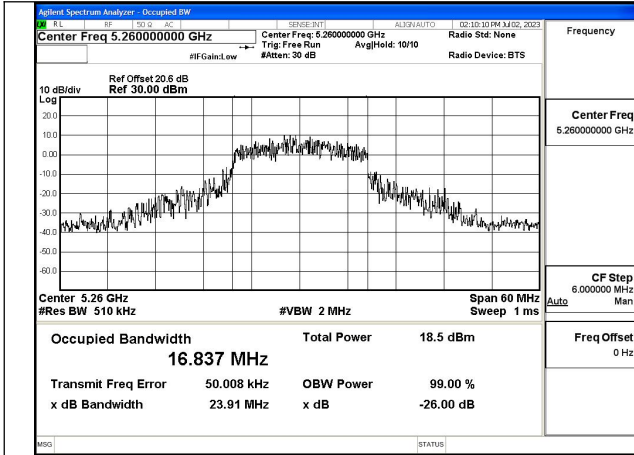

Test Mode: 802.11a

Test Mode:802.11a 5260MHz Chain0