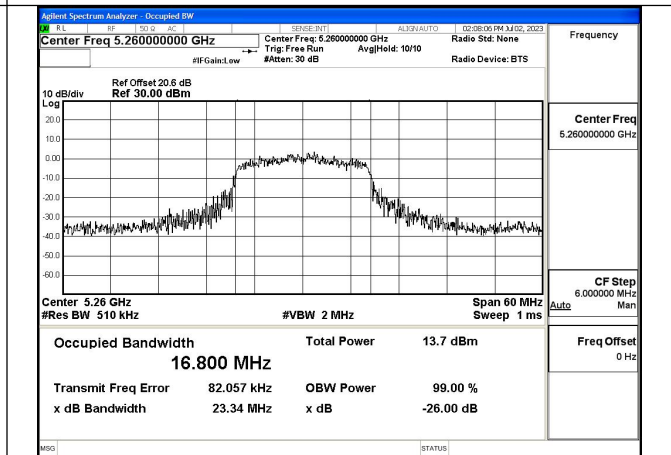

Test Mode:802.11a 5260MHz Chain1