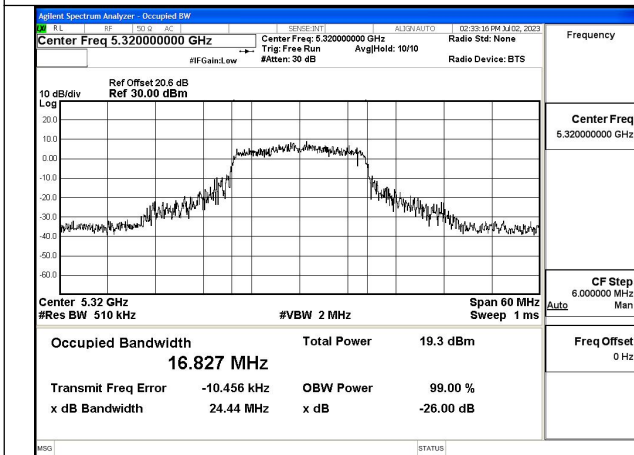

Test Mode:802.11a 5320MHz Chain0