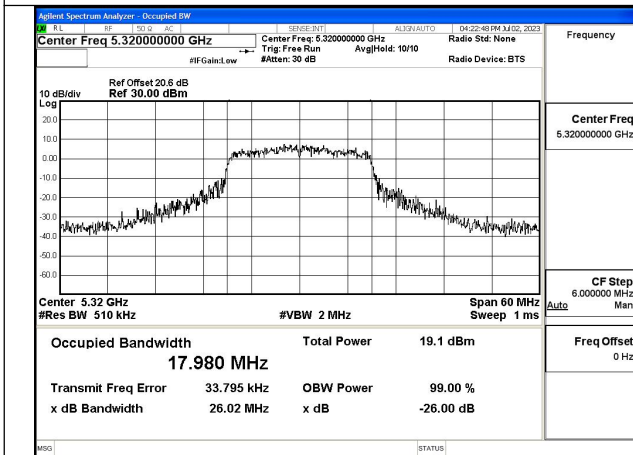

Test Mode:802.11n HT20 5260MHz Chain0

Test Mode:802.11n HT20 5280MHz Chain0