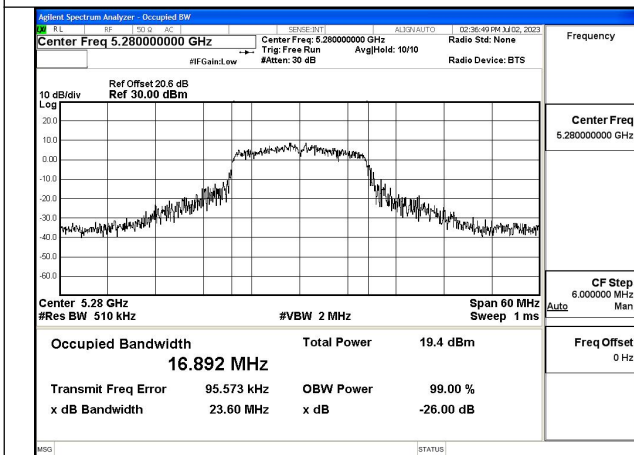

Test Mode: 802.11a

Test Mode:802.11a 5260MHz Chain0

Test Mode:802.11a 5280MHz Chain0

Test Mode:802.11a 5320MHz Chain0

Test Mode:802.11a 5260MHz Chain1

Test Mode:802.11a 5280MHz Chain1

Test Mode:802.11a 5320MHz Chain1