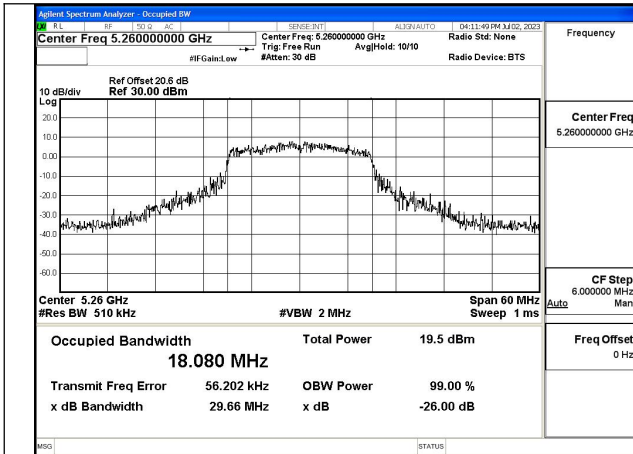

Test Mode: 802.11n HT20