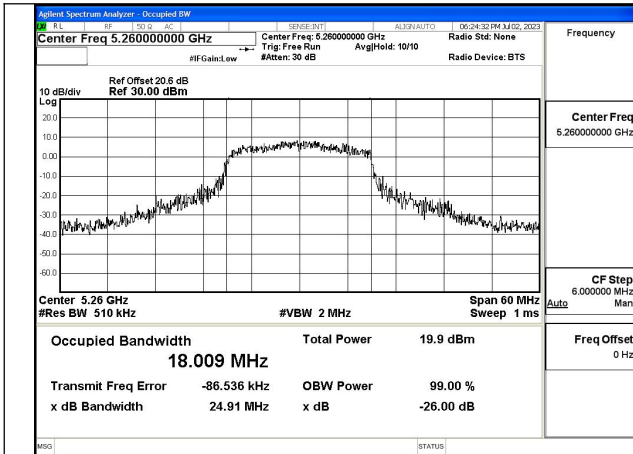

Test Mode: 802.11ac VHT20