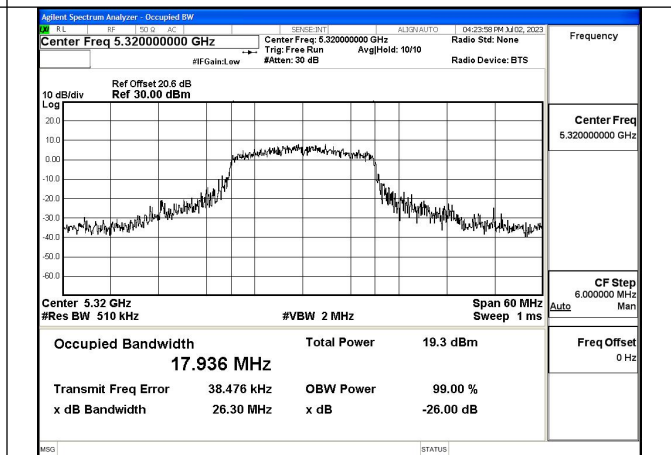

Test Mode: 802.11a

Test Mode:802.11a 5260MHz Chain0

Test Mode:802.11a 5280MHz Chain0

Test Mode:802.11a 5320MHz Chain0

Test Mode:802.11a 5260MHz Chain1

Test Mode:802.11a 5280MHz Chain1

Test Mode:802.11a 5320MHz Chain1

Test Mode: 802.11n HT20

Test Mode:802.11n HT20 5260MHz Chain0

Test Mode:802.11n HT20 5280MHz Chain0

Test Mode:802.11n HT20 5320MHz Chain0

Test Mode:802.11n HT20 5260MHz Chain1

Test Mode:802.11n HT20 5280MHz Chain1

Test Mode:802.11n HT20 5320MHz Chain1

Test Mode: 802.11ac VHT20

Test Mode:802.11ac VHT20 5260MHz Chain0

Test Mode:802.11ac VHT20 5280MHz Chain0

Test Mode:802.11ac VHT20 5320MHz Chain0

Test Mode:802.11ac VHT20 5260MHz Chain1