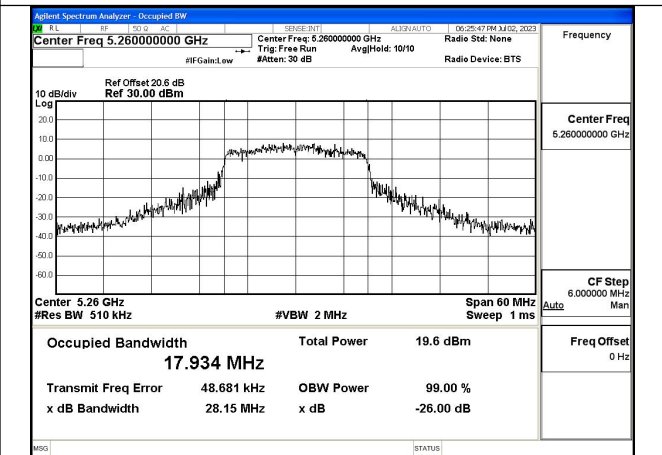

Test Mode: 802.11n HT20

Test Mode:802.11n HT20 5260MHz Chain0

Test Mode:802.11n HT20 5280MHz Chain0

Test Mode:802.11n HT20 5320MHz Chain0

Test Mode:802.11n HT20 5260MHz Chain1

Test Mode:802.11n HT20 5280MHz Chain1

Test Mode:802.11n HT20 5320MHz Chain1

Test Mode: 802.11ac VHT20

Test Mode:802.11ac VHT20 5260MHz Chain0

Test Mode:802.11ac VHT20 5280MHz Chain0

Test Mode:802.11ac VHT20 5320MHz Chain0

Test Mode:802.11ac VHT20 5260MHz Chain1