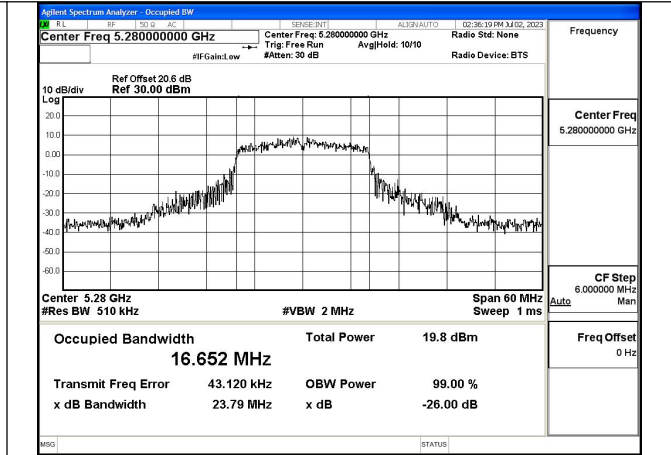

Test Mode: 802.11a

Test Mode:802.11a 5280MHz Chain0