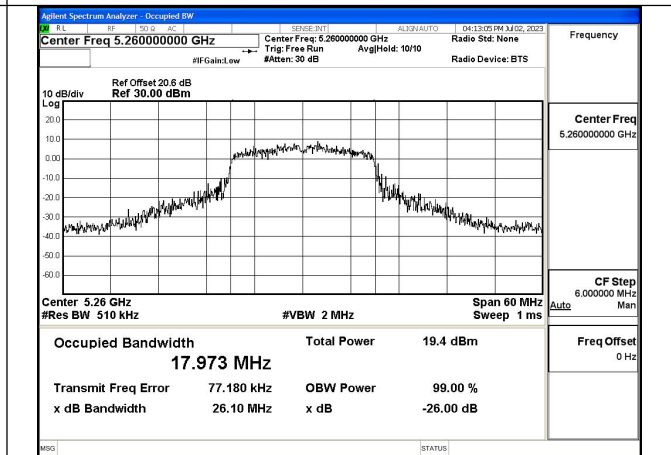

| Test Mode | Antenna | 26dB Bandwidth (MHz) | | |
|----------------|---------|----------------------|-----|-----|
| | | Channel No.576 | --- | --- |
| | | 5290MHz | --- | --- |
| 802.11ac VHT80 | Chain0 | 87.65 | --- | --- |
| 802.11ac VHT80 | Chain1 | 88.81 | --- | --- |
| 802.11ax HE80 | Chain0 | 100.86 | --- | --- |
| 802.11ax HE80 | Chain1 | 94.77 | --- | --- |

Test Mode: 802.11a

Test Mode:802.11a 5260MHz Chain0

Test Mode:802.11a 5280MHz Chain0

Test Mode:802.11a 5320MHz Chain0

Test Mode:802.11a 5260MHz Chain1

Test Mode:802.11a 5280MHz Chain1

Test Mode:802.11a 5320MHz Chain1

Test Mode: 802.11n HT20

Test Mode:802.11n HT20 5260MHz Chain0

Test Mode:802.11n HT20 5280MHz Chain0

Test Mode:802.11n HT20 5320MHz Chain0

Test Mode:802.11n HT20 5260MHz Chain1

Test Mode:802.11n HT20 5280MHz Chain1