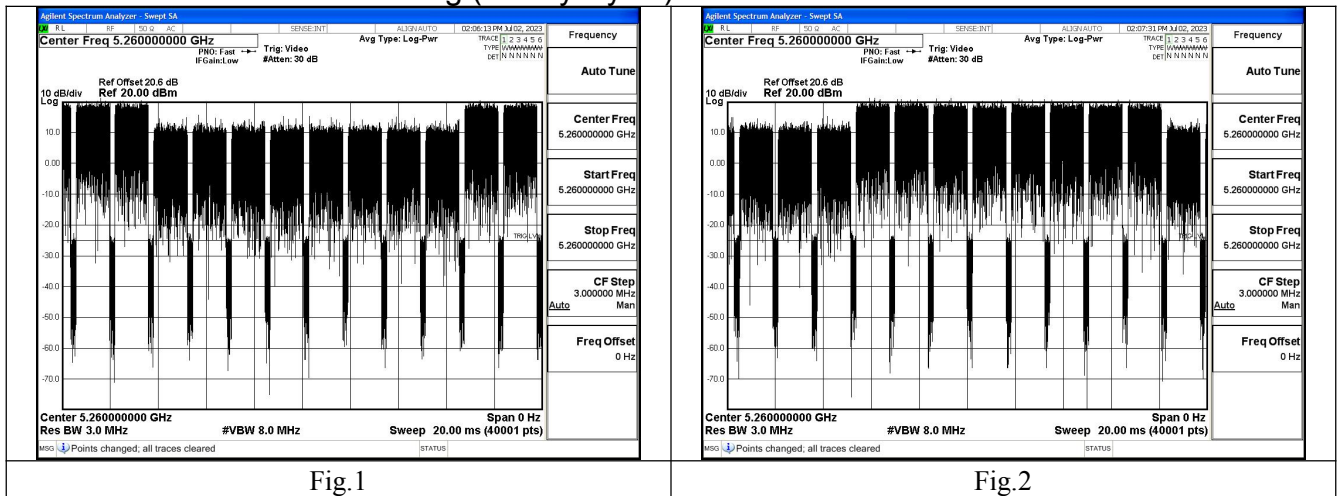

APPENDIX A – TEST DATA OF CONDUCTED EMISSION

Duty Cycle

Test Mode	Frequency (MHz)	Duty Cycle (%)	Correction Factor(dB)	Plot
802.11a	5260	99.80%	0	Fig.1
802.11a	5260	99.82%	0	Fig.2
802.11n HT20	5260	99.82%	0	Fig.3
802.11n HT20	5260	99.80%	0	Fig.4
802.11ac VHT20	5260	99.85%	0	Fig.5
802.11ac VHT20	5260	99.85%	0	Fig.6
802.11ax HE20	5260	99.43%	0	Fig.7
802.11ax HE20	5260	99.40%	0	Fig.8
802.11n HT40	5270	99.66%	0	Fig.9
802.11n HT40	5270	99.74%	0	Fig.10
802.11ac VHT40	5270	99.71%	0	Fig.11
802.11ac VHT40	5270	99.65%	0	Fig.12
802.11ax HE40	5270	99.56%	0	Fig.13
802.11ax HE40	5270	99.49%	0	Fig.14
802.11ac VHT80	5290	99.51%	0	Fig.15
802.11ac VHT80	5290	99.54%	0	Fig.16
802.11ax HE80	5290	99.53%	0	Fig.17
802.11ax HE80	5290	99.52%	0	Fig.18

Note: Correction Factor=10*log (1/Duty Cycle)