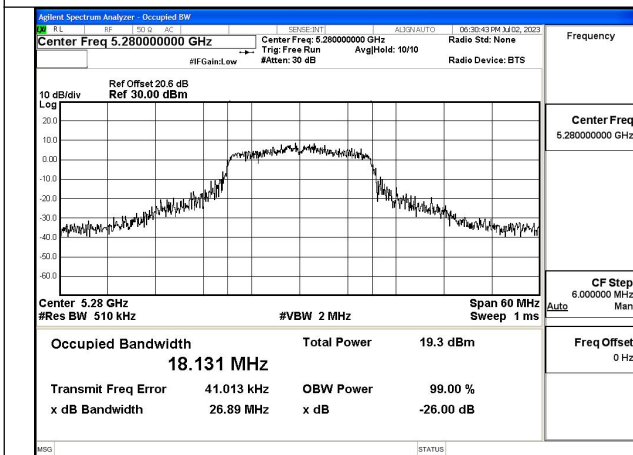

Test Mode:802.11n HT20 5320MHz Chain1

Test Mode: 802.11ac VHT20

Test Mode:802.11ac VHT20 5260MHz Chain0

Test Mode:802.11ac VHT20 5280MHz Chain0

Test Mode:802.11ac VHT20 5320MHz Chain0

Test Mode:802.11ac VHT20 5260MHz Chain1