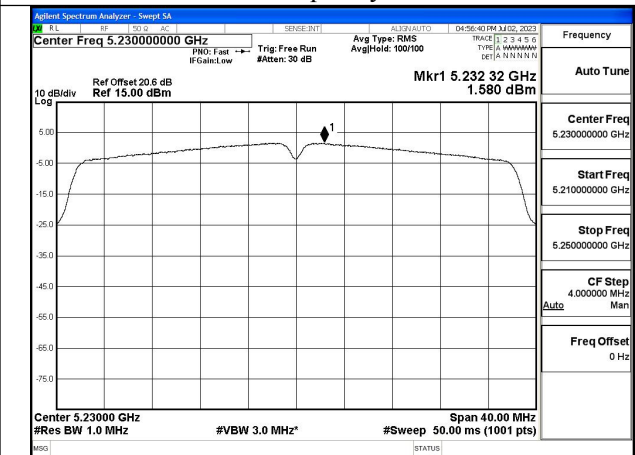

Mode:802.11n HT40 Frequency:5230MHz Ant:Chain1