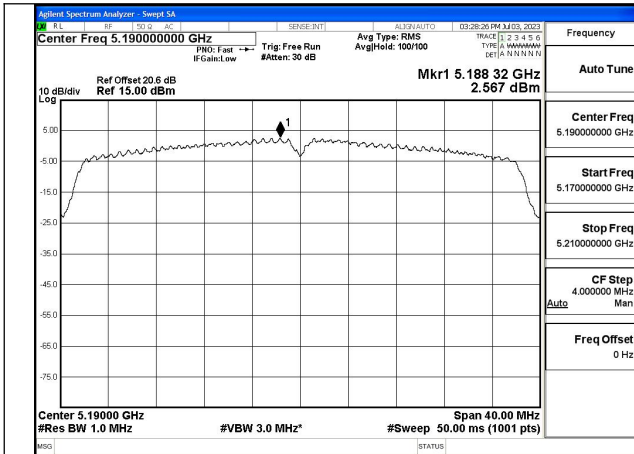

Test Mode: 802.11ac VHT40

Mode:802.11ac VHT40 Frequency:5190MHz
Ant:Chain0