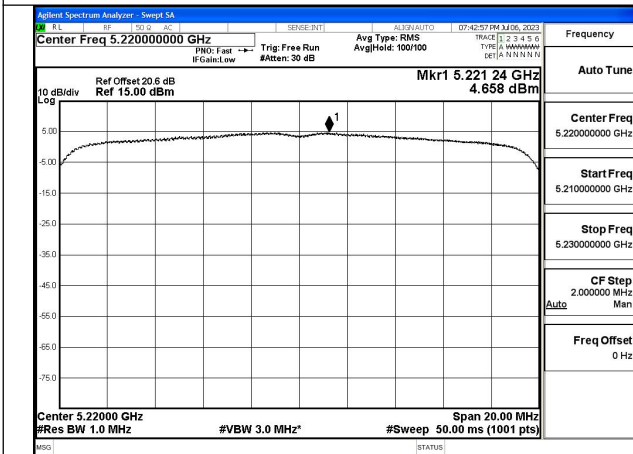

Mode:802.11ax HE20 Tone:26T Frequency:5220MHz  
Ant:Chain1

Mode:802.11ax HE20 Tone:26T Frequency:5240MHz  
Ant:Chain1

Mode:802.11ax HE20 Tone:242T Frequency:5180MHz  
Ant:Chain0

Mode:802.11ax HE20 Tone:242T Frequency:5220MHz  
Ant:Chain0

Mode:802.11ax HE20 Tone:242T Frequency:5240MHz  
Ant:Chain0

Mode:802.11ax HE20 Tone:242T Frequency:5180MHz  
Ant:Chain1

Mode:802.11ax HE20 Tone:242T Frequency:5220MHz  
Ant:Chain1

Mode:802.11ax HE20 Tone:242T Frequency:5240MHz  
Ant:Chain1