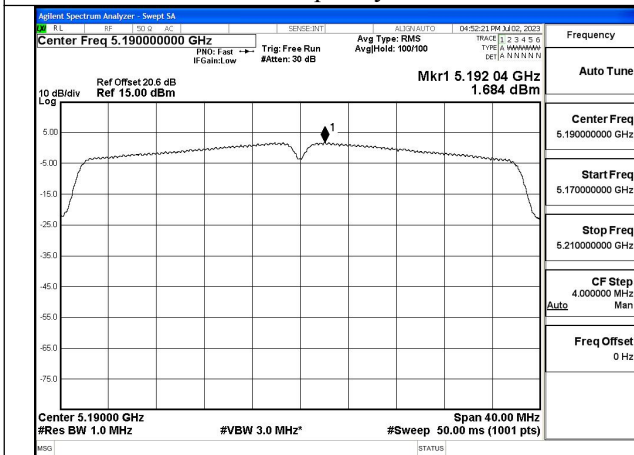

Mode:802.11n HT40 Frequency:5190MHz Ant:Chain1