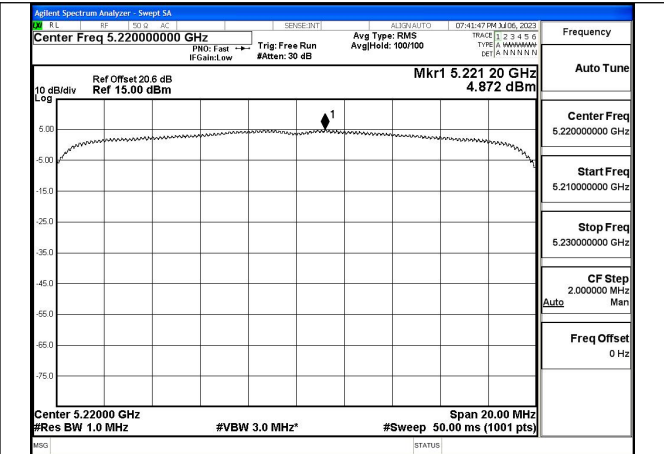

Test Mode: 802.11ax HE20

Mode:802.11ax HE20 Tone:26T Frequency:5180MHz  
Ant:Chain0

Mode:802.11ax HE20 Tone:26T Frequency:5220MHz  
Ant:Chain0

Mode:802.11ax HE20 Tone:26T Frequency:5240MHz  
Ant:Chain0

Mode:802.11ax HE20 Tone:26T Frequency:5180MHz  
Ant:Chain1

Mode:802.11ax HE20 Tone:26T Frequency:5220MHz  
Ant:Chain1

Mode:802.11ax HE20 Tone:26T Frequency:5240MHz  
Ant:Chain1

Mode:802.11ax HE20 Tone:242T Frequency:5180MHz  
Ant:Chain0

Mode:802.11ax HE20 Tone:242T Frequency:5220MHz  
Ant:Chain0