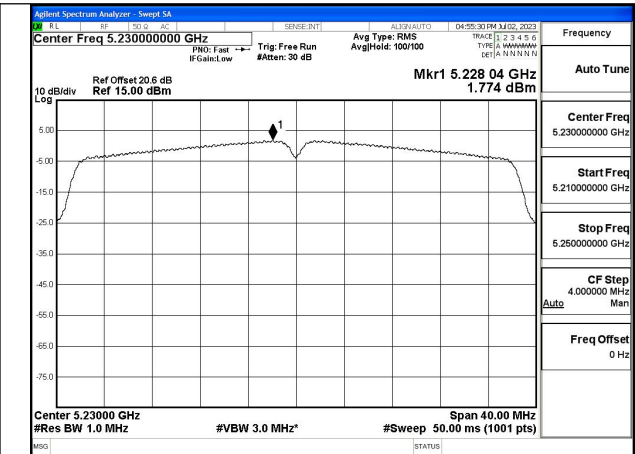

Test Mode: 802.11n HT40

Mode:802.11n HT40 Frequency:5230MHz Ant:Chain0