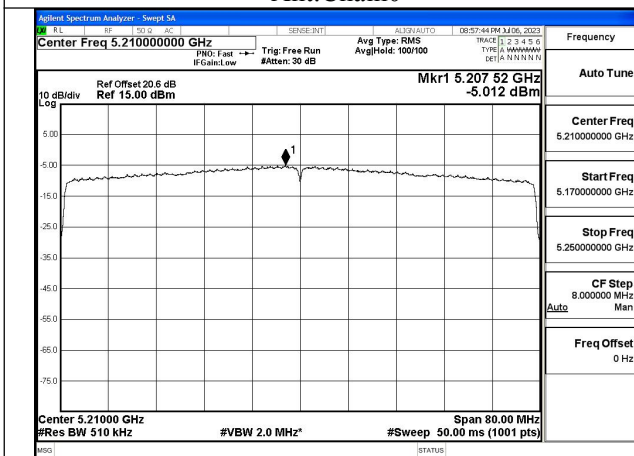

Mode:802.11ax HE40 Tone:484T Frequency:5190MHz  
Ant:Chain0

Mode:802.11ax HE40 Tone:484T Frequency:5230MHz  
Ant:Chain0

Mode:802.11ax HE40 Tone:484T Frequency:5190MHz  
Ant:Chain1

Mode:802.11ax HE40 Tone:484T Frequency:5230MHz  
Ant:Chain1

Test Mode: 802.11ac VHT80

Test Mode: 802.11ax HE80

Mode:802.11ax HE80 Tone:26T Frequency:5210MHz  
Ant:Chain0

Mode:802.11ax HE80 Tone:26T Frequency:5210MHz  
Ant:Chain1

Mode:802.11ax HE80 Tone:996T Frequency:5210MHz  
Ant:Chain0

Mode:802.11ax HE80 Tone:996T Frequency:5210MHz  
Ant:Chain1