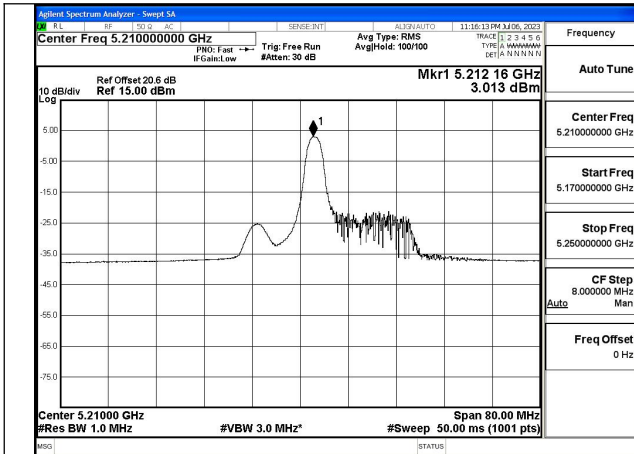

Mode:802.11ax HE40 Tone:484T Frequency:5190MHz  
Ant:Chain0

Mode:802.11ax HE40 Tone:484T Frequency:5230MHz  
Ant:Chain0

Mode:802.11ax HE40 Tone:484T Frequency:5190MHz  
Ant:Chain1

Mode:802.11ax HE40 Tone:484T Frequency:5230MHz  
Ant:Chain1

Test Mode: 802.11ac VHT80

Test Mode: 802.11ax HE80

Mode:802.11ax HE80 Tone:26T Frequency:5210MHz  
Ant:Chain0

Mode:802.11ax HE80 Tone:26T Frequency:5210MHz  
Ant:Chain1

Mode:802.11ax HE80 Tone:996T Frequency:5210MHz  
Ant:Chain0