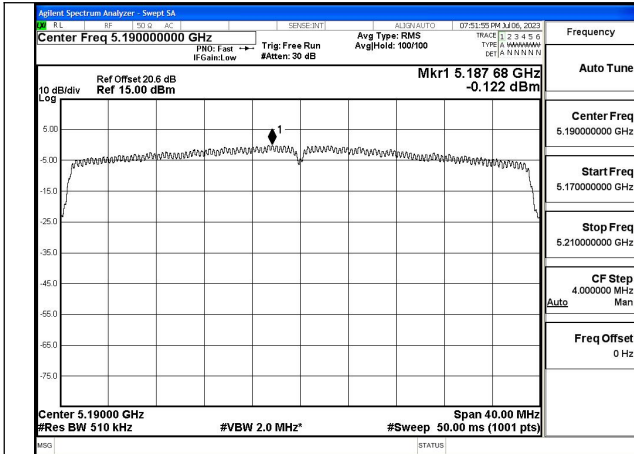

Test Mode: 802.11ax HE40

Mode:802.11ax HE40 Tone:26T Frequency:5190MHz  
Ant:Chain0

Mode:802.11ax HE40 Tone:26T Frequency:5230MHz  
Ant:Chain0

Mode:802.11ax HE40 Tone:26T Frequency:5190MHz  
Ant:Chain1

Mode:802.11ax HE40 Tone:26T Frequency:5230MHz  
Ant:Chain1

Mode:802.11ax HE40 Tone:484T Frequency:5190MHz  
Ant:Chain0

Mode:802.11ax HE40 Tone:484T Frequency:5230MHz  
Ant:Chain0

Mode:802.11ax HE40 Tone:484T Frequency:5190MHz  
Ant:Chain1

Mode:802.11ax HE40 Tone:484T Frequency:5230MHz  
Ant:Chain1