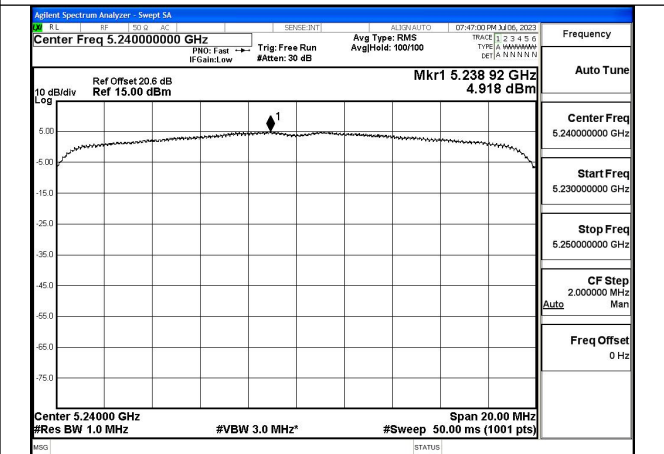

Mode:802.11ax HE20 Tone:26T Frequency:5220MHz  
Ant:Chain1

Mode:802.11ax HE20 Tone:26T Frequency:5240MHz  
Ant:Chain1

Mode:802.11ax HE20 Tone:242T Frequency:5180MHz  
Ant:Chain0

Mode:802.11ax HE20 Tone:242T Frequency:5220MHz  
Ant:Chain0

Mode:802.11ax HE20 Tone:242T Frequency:5240MHz  
Ant:Chain0

Mode:802.11ax HE20 Tone:242T Frequency:5180MHz  
Ant:Chain1

Mode:802.11ax HE20 Tone:242T Frequency:5220MHz  
Ant:Chain1

Mode:802.11ax HE20 Tone:242T Frequency:5240MHz  
Ant:Chain1