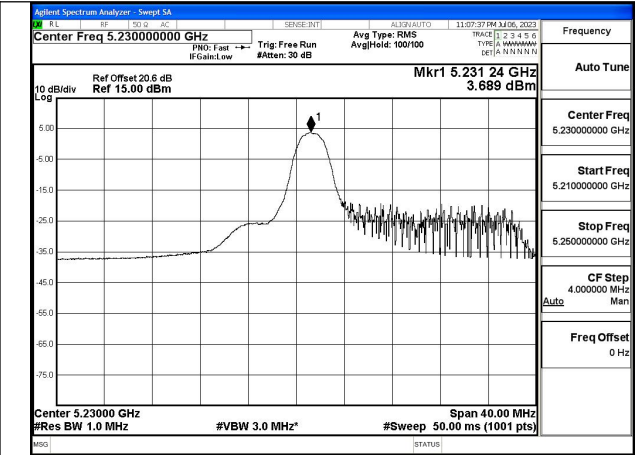

Test Mode: 802.11ac VHT40

Mode:802.11ac VHT40 Frequency:5190MHz  
Ant:Chain0

Mode:802.11ac VHT40 Frequency:5230MHz  
Ant:Chain0

Mode:802.11ac VHT40 Frequency:5190MHz  
Ant:Chain1

Mode:802.11ac VHT40 Frequency:5230MHz  
Ant:Chain1

Test Mode: 802.11ax HE40

Mode:802.11ax HE40 Tone:26T Frequency:5190MHz  
Ant:Chain0

Mode:802.11ax HE40 Tone:26T Frequency:5230MHz  
Ant:Chain0

Mode:802.11ax HE40 Tone:26T Frequency:5190MHz  
Ant:Chain1

Mode:802.11ax HE40 Tone:26T Frequency:5230MHz  
Ant:Chain1