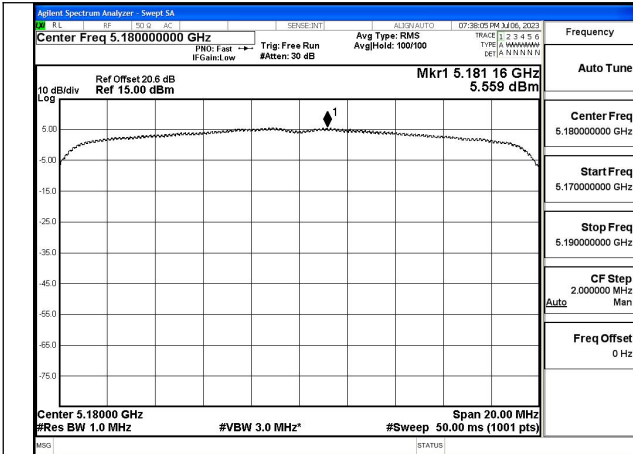

Test Mode: 802.11ax HE20

Mode:802.11ax HE20 Tone:26T Frequency:5180MHz  
Ant:Chain0

Mode:802.11ax HE20 Tone:26T Frequency:5220MHz  
Ant:Chain0

Mode:802.11ax HE20 Tone:26T Frequency:5240MHz  
Ant:Chain0

Mode:802.11ax HE20 Tone:26T Frequency:5180MHz  
Ant:Chain1

Mode:802.11ax HE20 Tone:26T Frequency:5220MHz  
Ant:Chain1

Mode:802.11ax HE20 Tone:26T Frequency:5240MHz  
Ant:Chain1

Mode:802.11ax HE20 Tone:242T Frequency:5180MHz  
Ant:Chain0

Mode:802.11ax HE20 Tone:242T Frequency:5220MHz  
Ant:Chain0