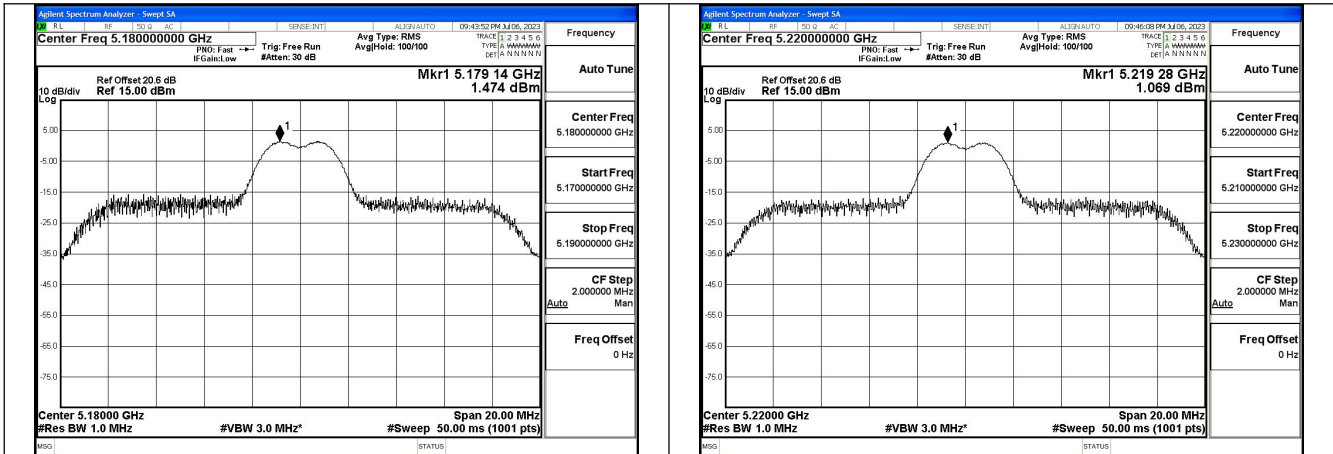

Test Mode: 802.11ax HE20

Mode:802.11ax HE20 Tone:26T Frequency:5180MHz  
Ant:Chain0

Mode:802.11ax HE20 Tone:26T Frequency:5220MHz  
Ant:Chain0

Mode:802.11ax HE20 Tone:26T Frequency:5240MHz  
Ant:Chain0

Mode:802.11ax HE20 Tone:26T Frequency:5180MHz  
Ant:Chain1

Mode:802.11ax HE20 Tone:26T Frequency:5220MHz  
Ant:Chain1

Mode:802.11ax HE20 Tone:26T Frequency:5240MHz  
Ant:Chain1

Mode:802.11ax HE20 Tone:242T Frequency:5180MHz  
Ant:Chain0

Mode:802.11ax HE20 Tone:242T Frequency:5220MHz  
Ant:Chain0

Mode:802.11ax HE20 Tone:242T Frequency:5240MHz  
Ant:Chain0

Mode:802.11ax HE20 Tone:242T Frequency:5180MHz  
Ant:Chain1

Mode:802.11ax HE20 Tone:242T Frequency:5220MHz  
Ant:Chain1

Mode:802.11ax HE20 Tone:242T Frequency:5240MHz  
Ant:Chain1