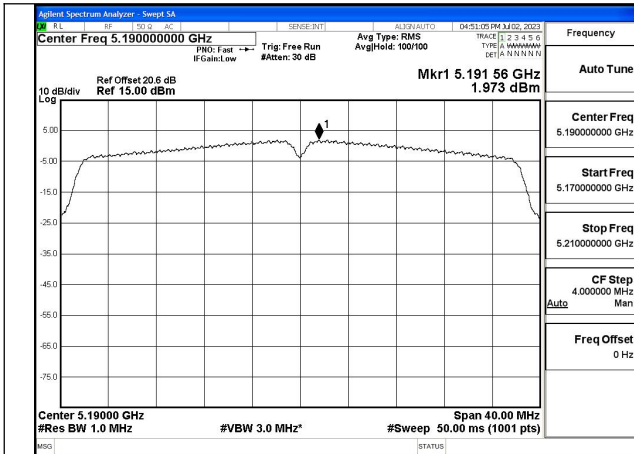

Test Mode: 802.11n HT40

Mode:802.11n HT40 Frequency:5190MHz Ant:Chain0