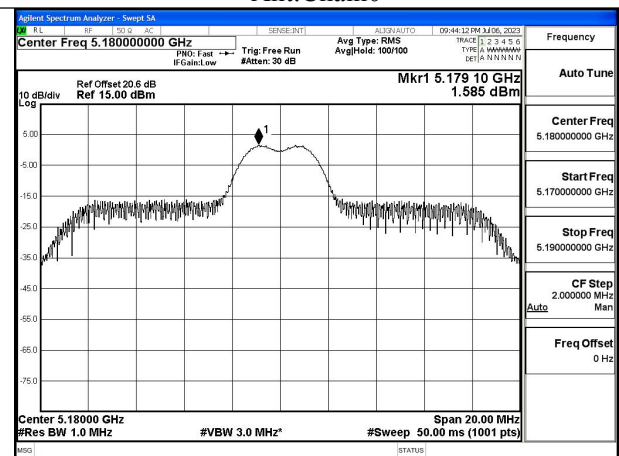

Test Mode: 802.11ax HE20

Mode:802.11ax HE20 Tone:26T Frequency:5180MHz  
Ant:Chain0

Mode:802.11ax HE20 Tone:26T Frequency:5220MHz  
Ant:Chain0

Mode:802.11ax HE20 Tone:26T Frequency:5240MHz  
Ant:Chain0

Mode:802.11ax HE20 Tone:26T Frequency:5180MHz  
Ant:Chain1

Mode:802.11ax HE20 Tone:26T Frequency:5220MHz  
Ant:Chain1

Mode:802.11ax HE20 Tone:26T Frequency:5240MHz  
Ant:Chain1

Mode:802.11ax HE20 Tone:242T Frequency:5180MHz  
Ant:Chain0

Mode:802.11ax HE20 Tone:242T Frequency:5220MHz  
Ant:Chain0