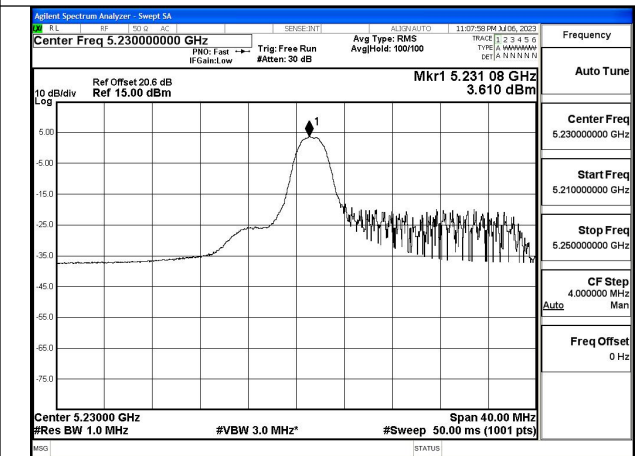

Test Mode: 802.11ac VHT40

Mode:802.11ac VHT40 Frequency:5190MHz  
Ant:Chain0

Mode:802.11ac VHT40 Frequency:5230MHz  
Ant:Chain0

Mode:802.11ac VHT40 Frequency:5190MHz  
Ant:Chain1

Mode:802.11ac VHT40 Frequency:5230MHz  
Ant:Chain1

Test Mode: 802.11ax HE40

Mode:802.11ax HE40 Tone:26T Frequency:5190MHz  
Ant:Chain0

Mode:802.11ax HE40 Tone:26T Frequency:5230MHz  
Ant:Chain0

Mode:802.11ax HE40 Tone:26T Frequency:5190MHz  
Ant:Chain1

Mode:802.11ax HE40 Tone:26T Frequency:5230MHz  
Ant:Chain1