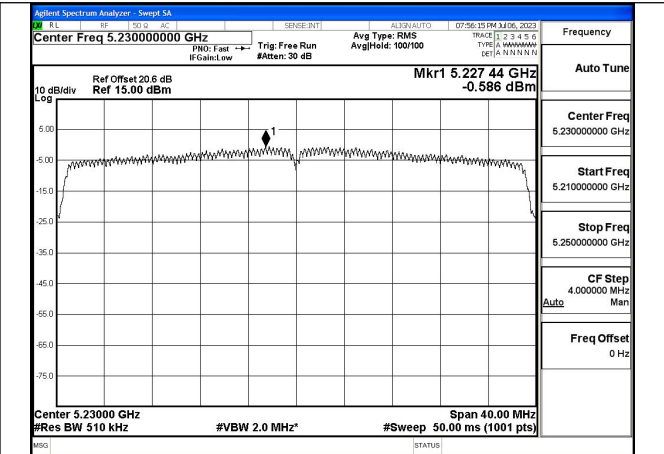

Test Mode: 802.11ax HE40

Mode:802.11ax HE40 Tone:26T Frequency:5190MHz  
Ant:Chain0

Mode:802.11ax HE40 Tone:26T Frequency:5230MHz  
Ant:Chain0

Mode:802.11ax HE40 Tone:26T Frequency:5190MHz  
Ant:Chain1

Mode:802.11ax HE40 Tone:26T Frequency:5230MHz  
Ant:Chain1

Mode:802.11ax HE40 Tone:484T Frequency:5190MHz  
Ant:Chain0

Mode:802.11ax HE40 Tone:484T Frequency:5230MHz  
Ant:Chain0

Mode:802.11ax HE40 Tone:484T Frequency:5190MHz  
Ant:Chain1

Mode:802.11ax HE40 Tone:484T Frequency:5230MHz  
Ant:Chain1