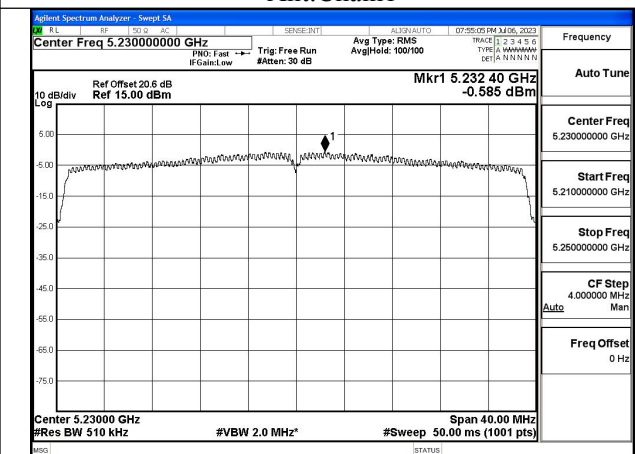

Test Mode: 802.11ax HE40

Mode:802.11ax HE40 Tone:26T Frequency:5190MHz  
Ant:Chain0

Mode:802.11ax HE40 Tone:26T Frequency:5230MHz  
Ant:Chain0

Mode:802.11ax HE40 Tone:26T Frequency:5190MHz  
Ant:Chain1

Mode:802.11ax HE40 Tone:26T Frequency:5230MHz  
Ant:Chain1

Mode:802.11ax HE40 Tone:484T Frequency:5190MHz  
Ant:Chain0

Mode:802.11ax HE40 Tone:484T Frequency:5230MHz  
Ant:Chain0

Mode:802.11ax HE40 Tone:484T Frequency:5190MHz  
Ant:Chain1

Mode:802.11ax HE40 Tone:484T Frequency:5230MHz  
Ant:Chain1