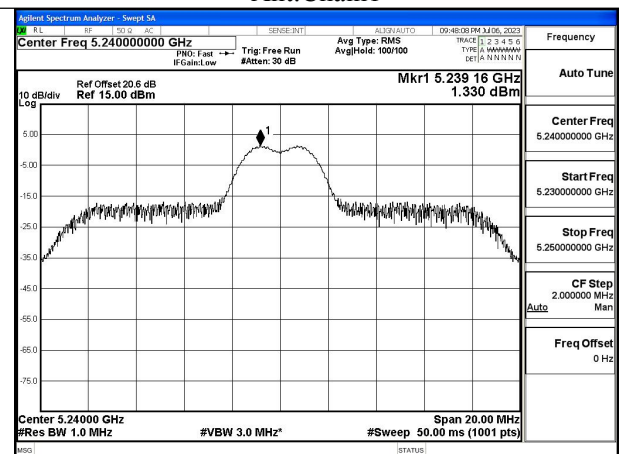

Test Mode: 802.11ax HE20

Mode:802.11ax HE20 Tone:26T Frequency:5180MHz  
Ant:Chain0

Mode:802.11ax HE20 Tone:26T Frequency:5220MHz  
Ant:Chain0

Mode:802.11ax HE20 Tone:26T Frequency:5240MHz  
Ant:Chain0

Mode:802.11ax HE20 Tone:26T Frequency:5180MHz  
Ant:Chain1

Mode:802.11ax HE20 Tone:26T Frequency:5220MHz  
Ant:Chain1

Mode:802.11ax HE20 Tone:26T Frequency:5240MHz  
Ant:Chain1

Mode:802.11ax HE20 Tone:242T Frequency:5180MHz  
Ant:Chain0

Mode:802.11ax HE20 Tone:242T Frequency:5220MHz  
Ant:Chain0