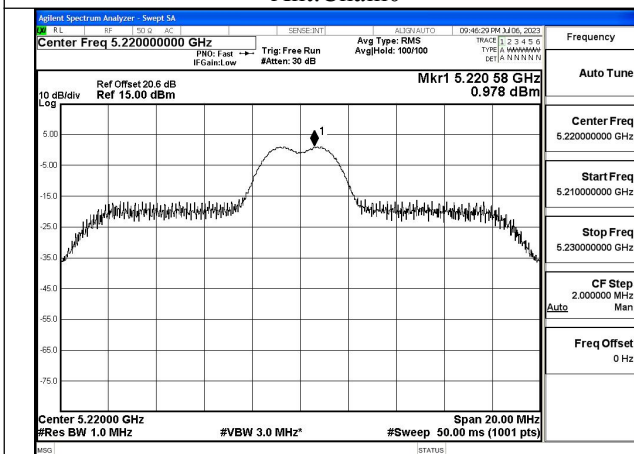

Test Mode: 802.11ax HE20

Mode:802.11ax HE20 Tone:26T Frequency:5180MHz  
Ant:Chain0

Mode:802.11ax HE20 Tone:26T Frequency:5220MHz  
Ant:Chain0

Mode:802.11ax HE20 Tone:26T Frequency:5240MHz  
Ant:Chain0

Mode:802.11ax HE20 Tone:26T Frequency:5180MHz  
Ant:Chain1

Mode:802.11ax HE20 Tone:26T Frequency:5220MHz  
Ant:Chain1

Mode:802.11ax HE20 Tone:26T Frequency:5240MHz  
Ant:Chain1

Mode:802.11ax HE20 Tone:242T Frequency:5180MHz  
Ant:Chain0

Mode:802.11ax HE20 Tone:242T Frequency:5220MHz  
Ant:Chain0