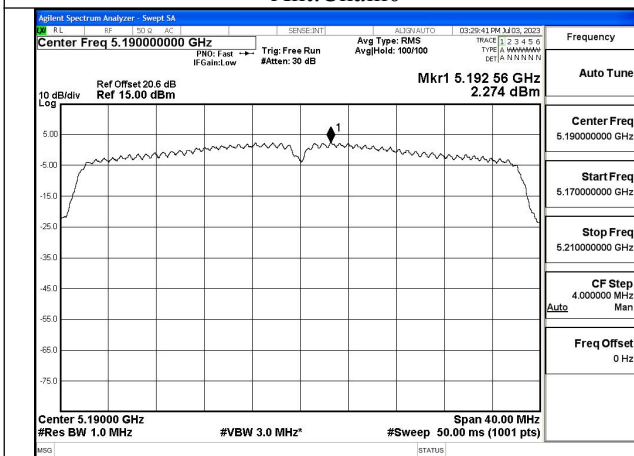

Mode:802.11ac VHT40 Frequency:5190MHz
Ant:Chain1