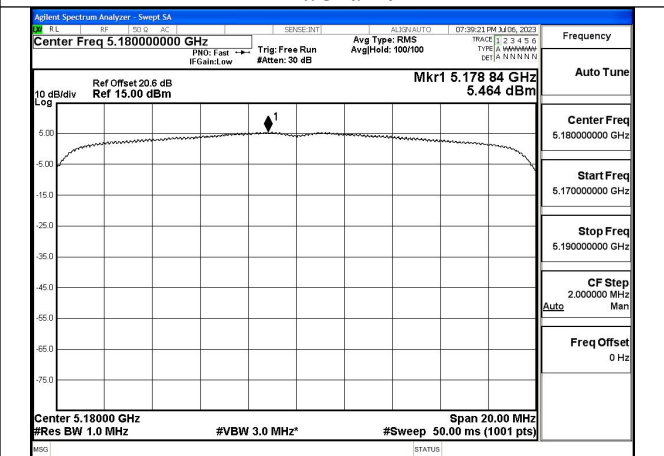

Mode:802.11ax HE20 Tone:26T Frequency:5220MHz  
Ant:Chain1

Mode:802.11ax HE20 Tone:26T Frequency:5240MHz  
Ant:Chain1

Mode:802.11ax HE20 Tone:242T Frequency:5180MHz  
Ant:Chain0

Mode:802.11ax HE20 Tone:242T Frequency:5220MHz  
Ant:Chain0

Mode:802.11ax HE20 Tone:242T Frequency:5240MHz  
Ant:Chain0

Mode:802.11ax HE20 Tone:242T Frequency:5180MHz  
Ant:Chain1

Mode:802.11ax HE20 Tone:242T Frequency:5220MHz  
Ant:Chain1

Mode:802.11ax HE20 Tone:242T Frequency:5240MHz  
Ant:Chain1