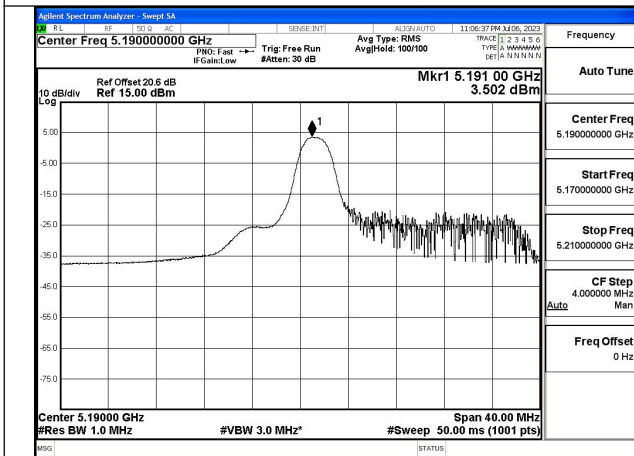

Test Mode: 802.11ac VHT40

Mode:802.11ac VHT40 Frequency:5190MHz  
Ant:Chain0

Mode:802.11ac VHT40 Frequency:5230MHz  
Ant:Chain0

Mode:802.11ac VHT40 Frequency:5190MHz  
Ant:Chain1

Mode:802.11ac VHT40 Frequency:5230MHz  
Ant:Chain1

Test Mode: 802.11ax HE40

Mode:802.11ax HE40 Tone:26T Frequency:5190MHz  
Ant:Chain0

Mode:802.11ax HE40 Tone:26T Frequency:5230MHz  
Ant:Chain0

Mode:802.11ax HE40 Tone:26T Frequency:5190MHz  
Ant:Chain1

Mode:802.11ax HE40 Tone:26T Frequency:5230MHz  
Ant:Chain1