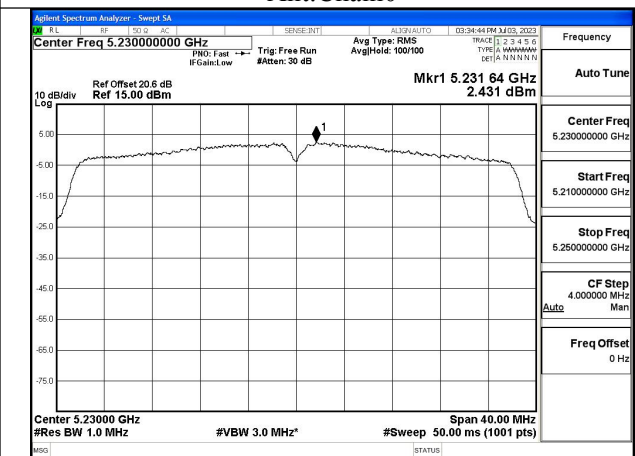

Test Mode: 802.11ac VHT40

Mode:802.11ac VHT40 Frequency:5190MHz  
Ant:Chain0

Mode:802.11ac VHT40 Frequency:5230MHz  
Ant:Chain0

Mode:802.11ac VHT40 Frequency:5190MHz  
Ant:Chain1

Mode:802.11ac VHT40 Frequency:5230MHz  
Ant:Chain1

Test Mode: 802.11ax HE40

Mode:802.11ax HE40 Tone:26T Frequency:5190MHz  
Ant:Chain0

Mode:802.11ax HE40 Tone:26T Frequency:5230MHz  
Ant:Chain0

Mode:802.11ax HE40 Tone:26T Frequency:5190MHz  
Ant:Chain1

Mode:802.11ax HE40 Tone:26T Frequency:5230MHz  
Ant:Chain1