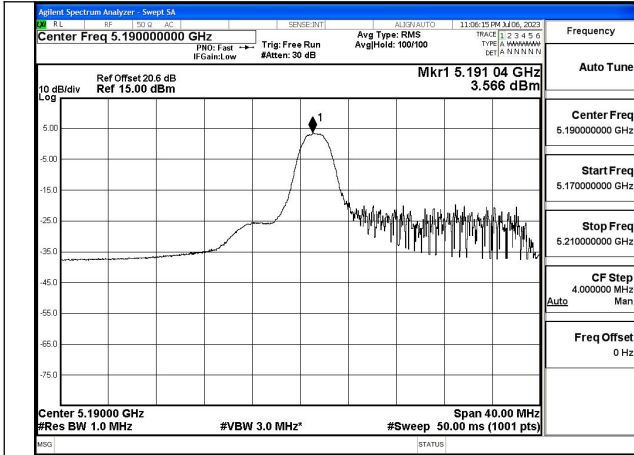

Test Mode: 802.11ac VHT40

Mode:802.11ac VHT40 Frequency:5190MHz  
Ant:Chain0

Mode:802.11ac VHT40 Frequency:5230MHz  
Ant:Chain0

Mode:802.11ac VHT40 Frequency:5190MHz  
Ant:Chain1

Mode:802.11ac VHT40 Frequency:5230MHz  
Ant:Chain1

Test Mode: 802.11ax HE40

Mode:802.11ax HE40 Tone:26T Frequency:5190MHz  
Ant:Chain0

Mode:802.11ax HE40 Tone:26T Frequency:5230MHz  
Ant:Chain0

Mode:802.11ax HE40 Tone:26T Frequency:5190MHz  
Ant:Chain1

Mode:802.11ax HE40 Tone:26T Frequency:5230MHz  
Ant:Chain1