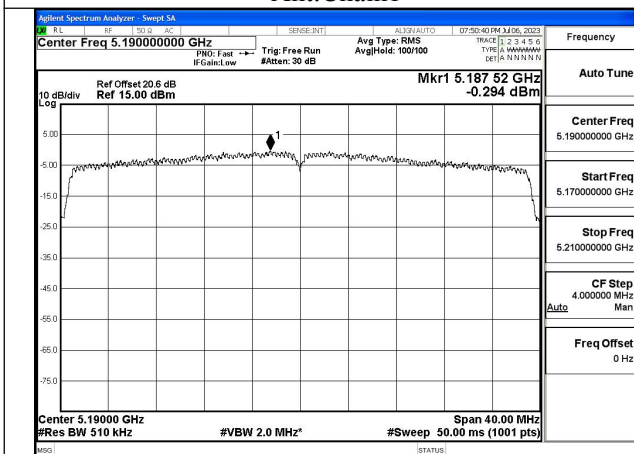

Test Mode: 802.11ax HE40

Mode:802.11ax HE40 Tone:26T Frequency:5190MHz  
Ant:Chain0

Mode:802.11ax HE40 Tone:26T Frequency:5230MHz  
Ant:Chain0

Mode:802.11ax HE40 Tone:26T Frequency:5190MHz  
Ant:Chain1

Mode:802.11ax HE40 Tone:26T Frequency:5230MHz  
Ant:Chain1

Mode:802.11ax HE40 Tone:484T Frequency:5190MHz  
Ant:Chain0

Mode:802.11ax HE40 Tone:484T Frequency:5230MHz  
Ant:Chain0

Mode:802.11ax HE40 Tone:484T Frequency:5190MHz  
Ant:Chain1

Mode:802.11ax HE40 Tone:484T Frequency:5230MHz  
Ant:Chain1