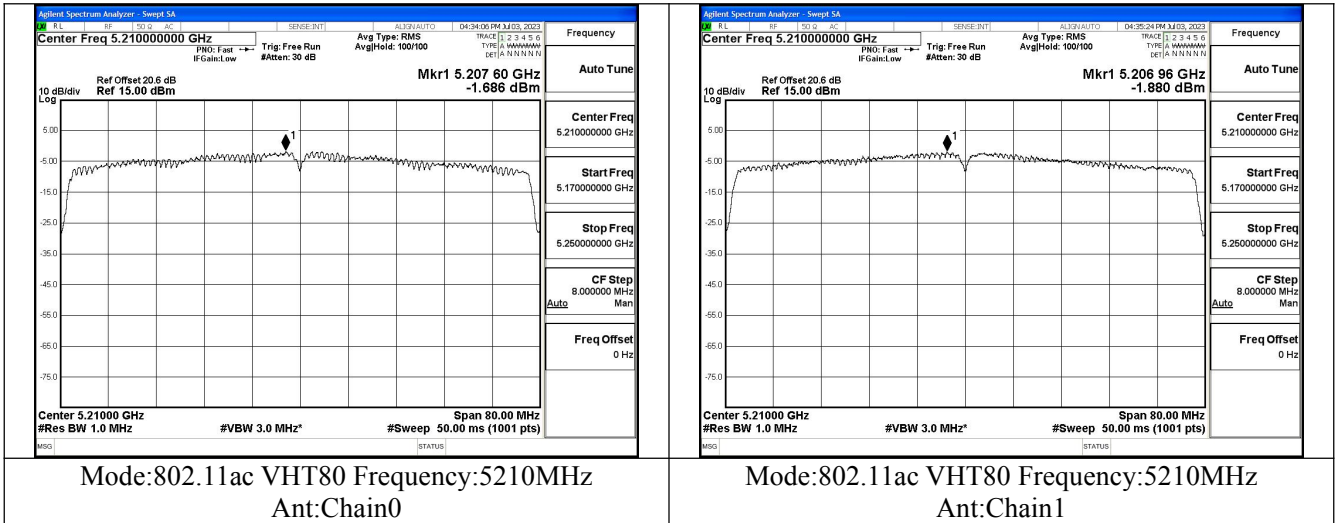

Mode:802.11ax HE40 Tone:484T Frequency:5190MHz  
Ant:Chain0

Mode:802.11ax HE40 Tone:484T Frequency:5230MHz  
Ant:Chain0

Mode:802.11ax HE40 Tone:484T Frequency:5190MHz  
Ant:Chain1

Mode:802.11ax HE40 Tone:484T Frequency:5230MHz  
Ant:Chain1

Test Mode: 802.11ac VHT80

Test Mode: 802.11ax HE80

Mode:802.11ax HE80 Tone:26T Frequency:5210MHz  
Ant:Chain0

Mode:802.11ax HE80 Tone:26T Frequency:5210MHz  
Ant:Chain1

Mode:802.11ax HE80 Tone:996T Frequency:5210MHz  
Ant:Chain0