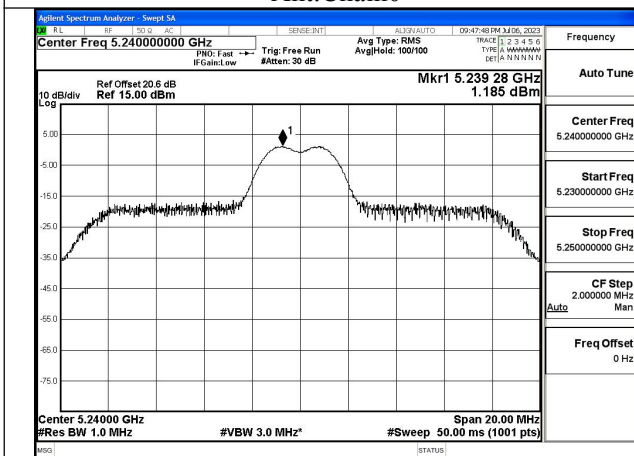

Test Mode: 802.11ax HE20

Mode:802.11ax HE20 Tone:26T Frequency:5180MHz  
Ant:Chain0

Mode:802.11ax HE20 Tone:26T Frequency:5220MHz  
Ant:Chain0

Mode:802.11ax HE20 Tone:26T Frequency:5240MHz  
Ant:Chain0

Mode:802.11ax HE20 Tone:26T Frequency:5180MHz  
Ant:Chain1

Mode:802.11ax HE20 Tone:26T Frequency:5220MHz  
Ant:Chain1

Mode:802.11ax HE20 Tone:26T Frequency:5240MHz  
Ant:Chain1

Mode:802.11ax HE20 Tone:242T Frequency:5180MHz  
Ant:Chain0

Mode:802.11ax HE20 Tone:242T Frequency:5220MHz  
Ant:Chain0