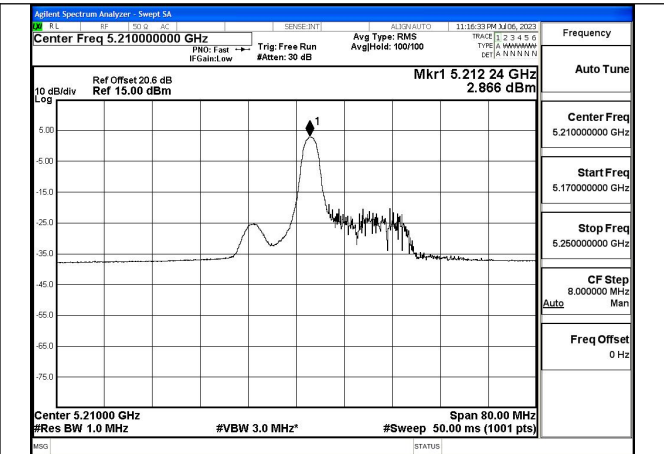

Mode:802.11ax HE40 Tone:484T Frequency:5190MHz  
Ant:Chain0

Mode:802.11ax HE40 Tone:484T Frequency:5230MHz  
Ant:Chain0

Mode:802.11ax HE40 Tone:484T Frequency:5190MHz  
Ant:Chain1

Mode:802.11ax HE40 Tone:484T Frequency:5230MHz  
Ant:Chain1

Test Mode: 802.11ac VHT80

Test Mode: 802.11ax HE80

Mode:802.11ax HE80 Tone:26T Frequency:5210MHz  
Ant:Chain0

Mode:802.11ax HE80 Tone:26T Frequency:5210MHz  
Ant:Chain1

Mode:802.11ax HE80 Tone:996T Frequency:5210MHz  
Ant:Chain0