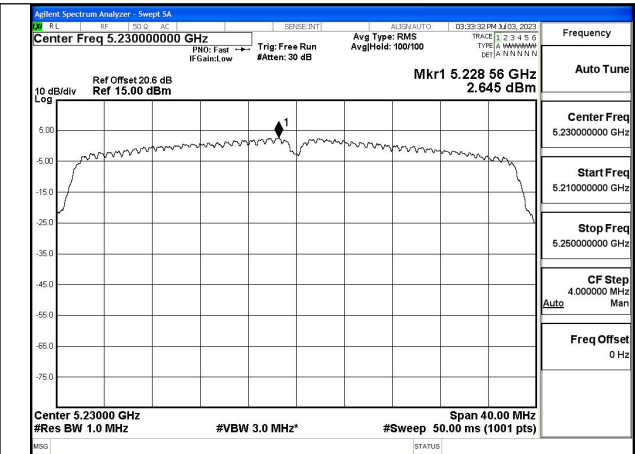

Test Mode: 802.11n HT40

Mode:802.11n HT40 Frequency:5190MHz Ant:Chain0

Mode:802.11n HT40 Frequency:5230MHz Ant:Chain0

Mode:802.11n HT40 Frequency:5190MHz Ant:Chain1

Mode:802.11n HT40 Frequency:5230MHz Ant:Chain1

Test Mode: 802.11ac VHT40

Mode:802.11ac VHT40 Frequency:5190MHz  
Ant:Chain0

Mode:802.11ac VHT40 Frequency:5230MHz  
Ant:Chain0

Mode:802.11ac VHT40 Frequency:5190MHz  
Ant:Chain1

Mode:802.11ac VHT40 Frequency:5230MHz  
Ant:Chain1