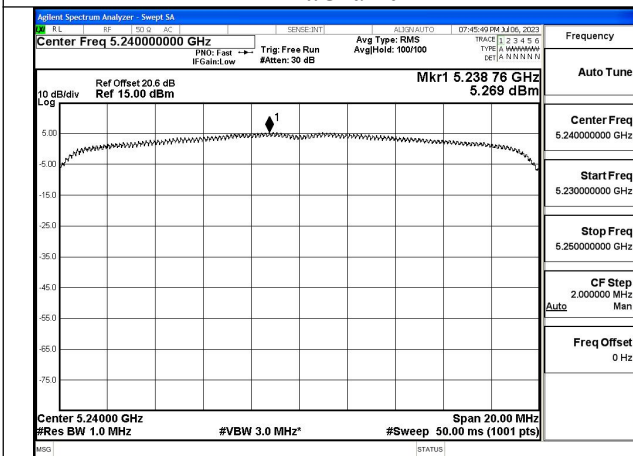

Mode:802.11ax HE20 Tone:26T Frequency:5220MHz  
Ant:Chain1

Mode:802.11ax HE20 Tone:26T Frequency:5240MHz  
Ant:Chain1

Mode:802.11ax HE20 Tone:242T Frequency:5180MHz  
Ant:Chain0

Mode:802.11ax HE20 Tone:242T Frequency:5220MHz  
Ant:Chain0

Mode:802.11ax HE20 Tone:242T Frequency:5240MHz  
Ant:Chain0

Mode:802.11ax HE20 Tone:242T Frequency:5180MHz  
Ant:Chain1

Mode:802.11ax HE20 Tone:242T Frequency:5220MHz  
Ant:Chain1

Mode:802.11ax HE20 Tone:242T Frequency:5240MHz  
Ant:Chain1