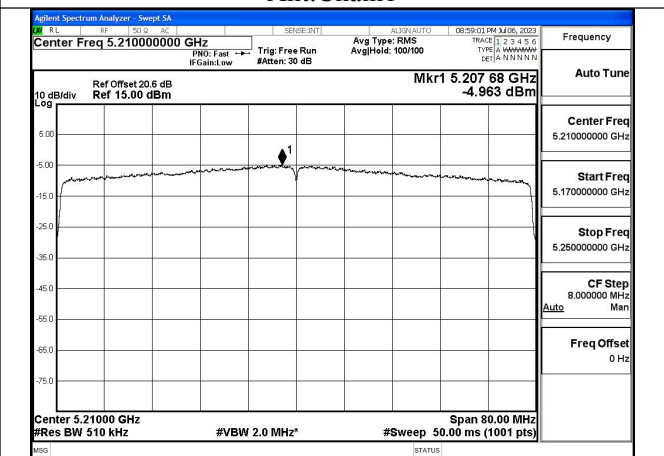

Mode:802.11ax HE40 Tone:484T Frequency:5190MHz  
Ant:Chain0

Mode:802.11ax HE40 Tone:484T Frequency:5230MHz  
Ant:Chain0

Mode:802.11ax HE40 Tone:484T Frequency:5190MHz  
Ant:Chain1

Mode:802.11ax HE40 Tone:484T Frequency:5230MHz  
Ant:Chain1

Test Mode: 802.11ac VHT80

Test Mode: 802.11ax HE80

Mode:802.11ax HE80 Tone:26T Frequency:5210MHz  
Ant:Chain0

Mode:802.11ax HE80 Tone:26T Frequency:5210MHz  
Ant:Chain1

Mode:802.11ax HE80 Tone:996T Frequency:5210MHz  
Ant:Chain0

Mode:802.11ax HE80 Tone:996T Frequency:5210MHz  
Ant:Chain1