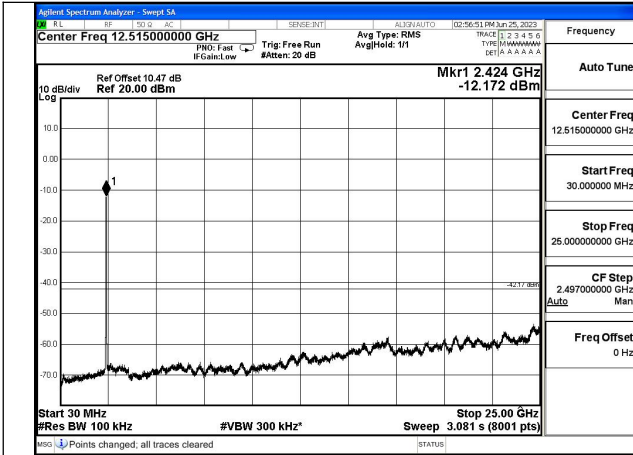

Test Mode: 802.11n HT40

Mode:802.11n HT40 Frequency:2422MHz Ant:Chain0

Mode:802.11n HT40 Frequency:2437MHz Ant:Chain0

Mode:802.11n HT40 Frequency:2452MHz Ant:Chain0

Mode:802.11n HT40 Frequency:2422MHz Ant:Chain1