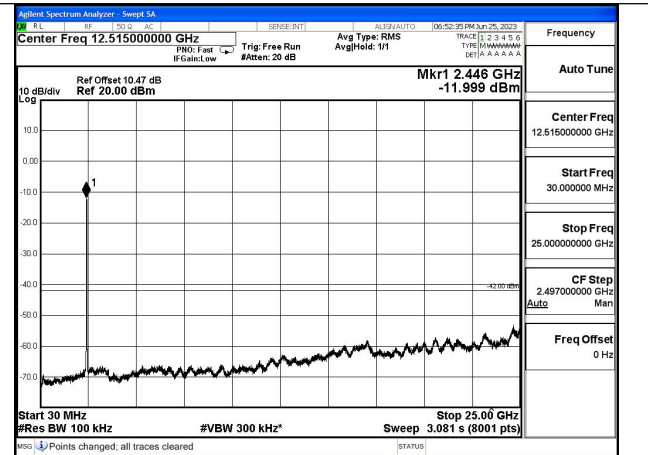

Test Mode: 802.11n HT40

Mode:802.11n HT40 Frequency:2422MHz Ant:Chain0

Mode:802.11n HT40 Frequency:2437MHz Ant:Chain0

Mode:802.11n HT40 Frequency:2452MHz Ant:Chain0

Mode:802.11n HT40 Frequency:2422MHz Ant:Chain1