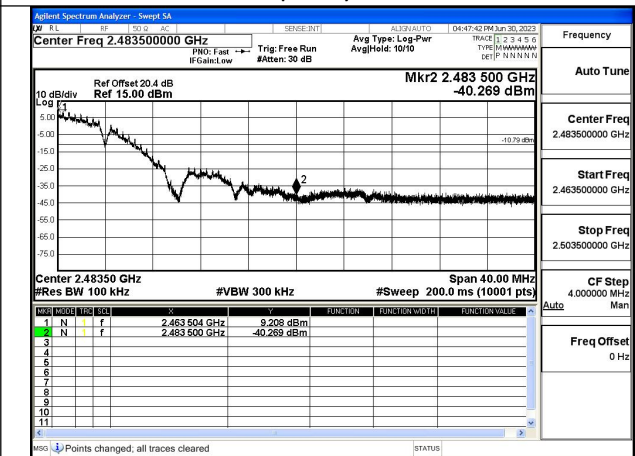

Mode:802.11ax HE40 RU:26T Frequency:2412MHz
2452MHz Ant:Chain1

Band edge measurement

Test Mode: 802.11b

Mode:802.11b Frequency:2412MHz Ant:Chain0

Mode:802.11b Frequency:2462MHz Ant:Chain0

Mode:802.11b Frequency:2412MHz Ant:Chain1

Mode:802.11b Frequency:2462MHz Ant:Chain1

Test Mode: 802.11g

Mode:802.11g Frequency:2412MHz Ant:Chain0

Mode:802.11g Frequency:2462MHz Ant:Chain0

Mode:802.11g Frequency:2412MHz Ant:Chain1

Mode:802.11g Frequency:2462MHz Ant:Chain1