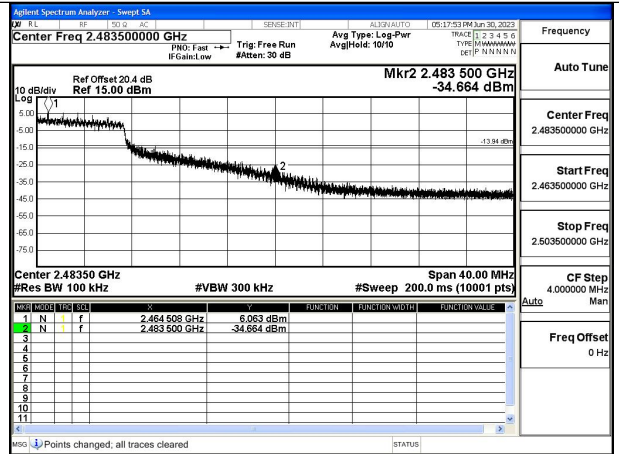

Mode:802.11ax HE40 RU:26T Frequency:2412MHz
2452MHz Ant:Chain1

Band edge measurement

Test Mode: 802.11b

Mode:802.11b Frequency:2412MHz Ant:Chain0

Mode:802.11b Frequency:2462MHz Ant:Chain0

Mode:802.11b Frequency:2412MHz Ant:Chain1

Mode:802.11b Frequency:2462MHz Ant:Chain1

Test Mode: 802.11g

Mode:802.11g Frequency:2412MHz Ant:Chain0

Mode:802.11g Frequency:2462MHz Ant:Chain0

Mode:802.11g Frequency:2412MHz Ant:Chain1

Mode:802.11g Frequency:2462MHz Ant:Chain1

Test Mode: 802.11n HT20

Mode:802.11n HT20 Frequency:2412MHz Ant:Chain0

Mode:802.11n HT20 Frequency:2462MHz Ant:Chain0

Mode:802.11n HT20 Frequency:2412MHz Ant:Chain1

Mode:802.11n HT20 Frequency:2462MHz Ant:Chain1