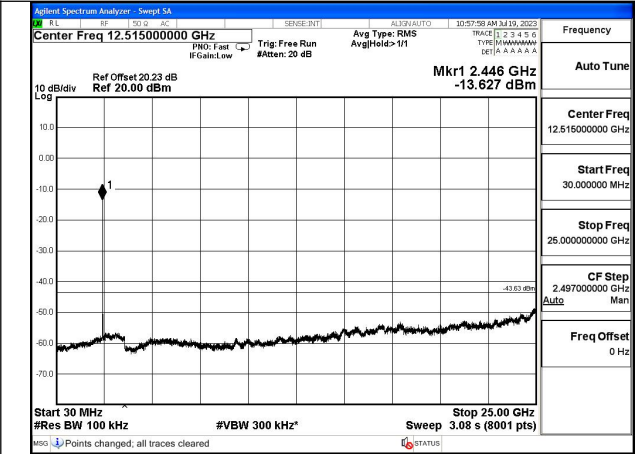

Mode:802.11n HT40 Frequency:2437MHz Ant:Chain1

Mode:802.11n HT40 Frequency:2452MHz Ant:Chain1

Partail RU

Test Mode: 802.11ax HE20

Test Mode: 802.11ax HE40

Mode:802.11ax HE40 RU:26T Frequency:2412MHz
2422MHz Ant:Chain0