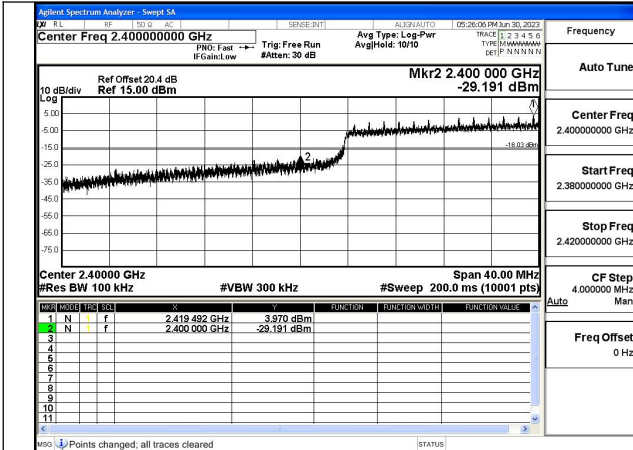

Test Mode: 802.11n HT40

Mode:802.11n HT40 Frequency:2422MHz Ant:Chain0