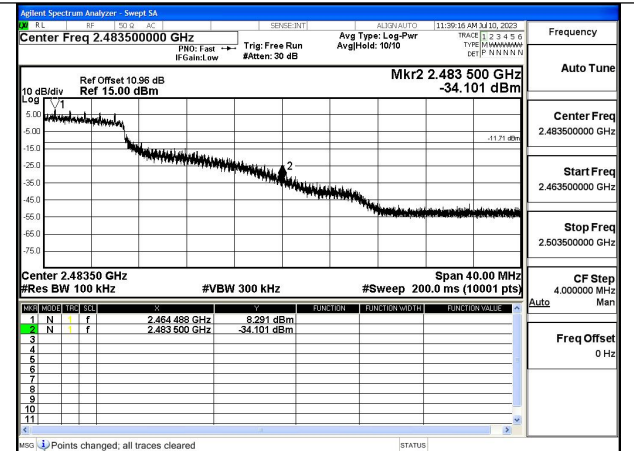

Mode:802.11b Frequency:2462MHz Ant:Chain1

Test Mode: 802.11g

Mode:802.11g Frequency:2412MHz Ant:Chain0

Mode:802.11g Frequency:2462MHz Ant:Chain0

Mode:802.11g Frequency:2412MHz Ant:Chain1

Mode:802.11g Frequency:2462MHz Ant:Chain1

Test Mode: 802.11n HT20

Mode:802.11n HT20 Frequency:2412MHz Ant:Chain0

Mode:802.11n HT20 Frequency:2462MHz Ant:Chain0

Mode:802.11n HT20 Frequency:2412MHz Ant:Chain1

Mode:802.11n HT20 Frequency:2462MHz Ant:Chain1

Test Mode: 802.11ax HE20

Mode:802.11ax HE20 Frequency:2412MHz Ant:Chain0

Mode:802.11ax HE20 Frequency:2462MHz Ant:Chain0

Mode:802.11ax HE20 Frequency:2412MHz Ant:Chain1

Mode:802.11ax HE20 Frequency:2462MHz Ant:Chain1