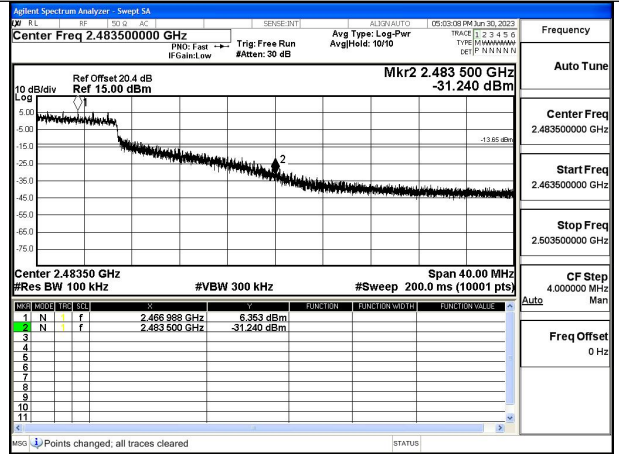

Mode:802.11ax HE40 RU:26T Frequency:2412MHz
2452MHz Ant:Chain1

Band edge measurement

Test Mode: 802.11b

Mode:802.11b Frequency:2412MHz Ant:Chain0

Mode:802.11b Frequency:2462MHz Ant:Chain0

Mode:802.11b Frequency:2412MHz Ant:Chain1

Mode:802.11b Frequency:2462MHz Ant:Chain1

Test Mode: 802.11g

Mode:802.11g Frequency:2412MHz Ant:Chain0

Mode:802.11g Frequency:2462MHz Ant:Chain0

Mode:802.11g Frequency:2412MHz Ant:Chain1

Mode:802.11g Frequency:2462MHz Ant:Chain1

Test Mode: 802.11n HT20

Mode:802.11n HT20 Frequency:2412MHz Ant:Chain0

Mode:802.11n HT20 Frequency:2462MHz Ant:Chain0

Mode:802.11n HT20 Frequency:2412MHz Ant:Chain1

Mode:802.11n HT20 Frequency:2462MHz Ant:Chain1