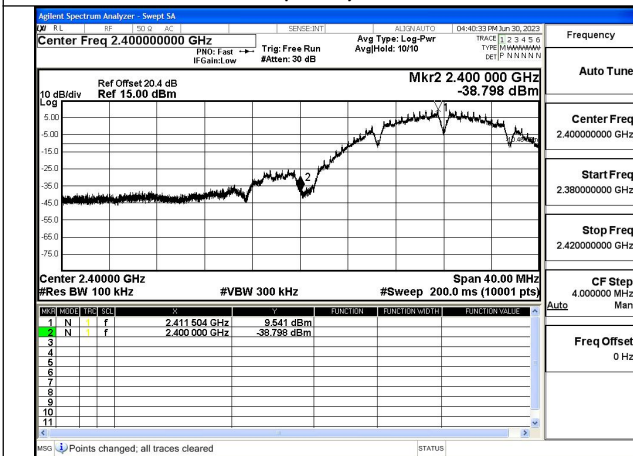

Mode:802.11ax HE40 RU:26T Frequency:2412MHz
2452MHz Ant:Chain1

Band edge measurement

Test Mode: 802.11b

Mode:802.11b Frequency:2412MHz Ant:Chain0

Mode:802.11b Frequency:2462MHz Ant:Chain0

Mode:802.11b Frequency:2412MHz Ant:Chain1

Mode:802.11b Frequency:2462MHz Ant:Chain1

Test Mode: 802.11g

Mode:802.11g Frequency:2412MHz Ant:Chain0

Mode:802.11g Frequency:2462MHz Ant:Chain0

Mode:802.11g Frequency:2412MHz Ant:Chain1

Mode:802.11g Frequency:2462MHz Ant:Chain1