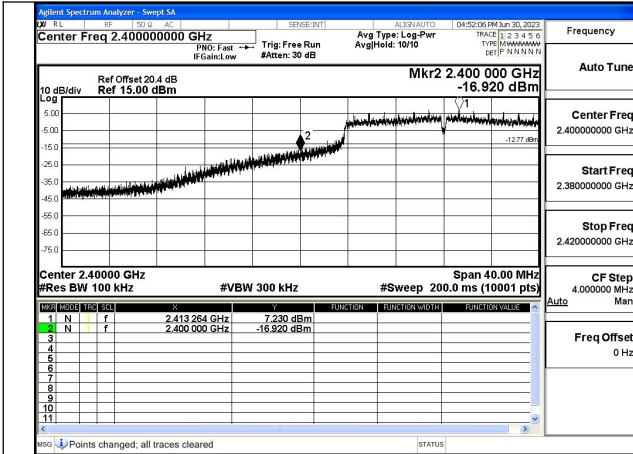

Mode:802.11ax HE40 RU:26T Frequency:2412MHz
2452MHz Ant:Chain1

Band edge measurement

Test Mode: 802.11b

Mode:802.11b Frequency:2412MHz Ant:Chain0

Mode:802.11b Frequency:2462MHz Ant:Chain0

Mode:802.11b Frequency:2412MHz Ant:Chain1

Mode:802.11b Frequency:2462MHz Ant:Chain1

Test Mode: 802.11g

Mode:802.11g Frequency:2412MHz Ant:Chain0

Mode:802.11g Frequency:2462MHz Ant:Chain0

Mode:802.11g Frequency:2412MHz Ant:Chain1

Mode:802.11g Frequency:2462MHz Ant:Chain1