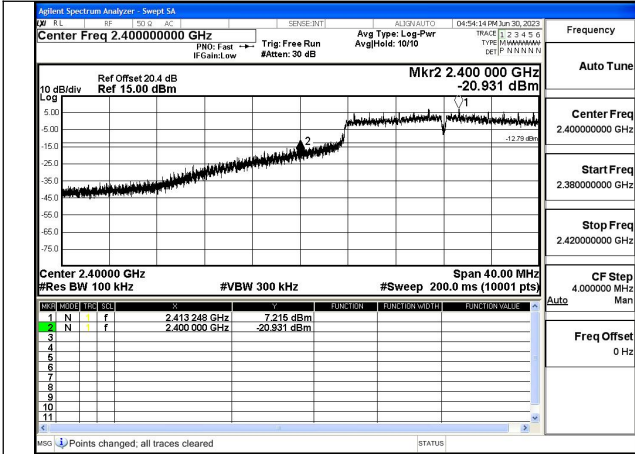

Mode:802.11b Frequency:2462MHz Ant:Chain1

Test Mode: 802.11g

Mode:802.11g Frequency:2412MHz Ant:Chain0

Mode:802.11g Frequency:2462MHz Ant:Chain0

Mode:802.11g Frequency:2412MHz Ant:Chain1

Mode:802.11g Frequency:2462MHz Ant:Chain1