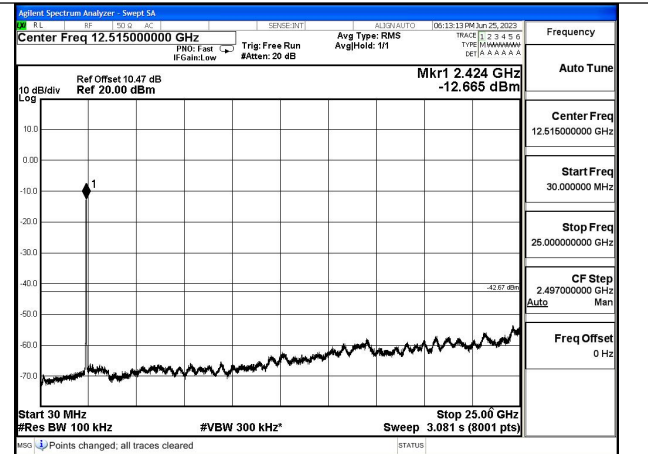

Test Mode: 802.11n HT40

Mode:802.11n HT40 Frequency:2422MHz Ant:Chain0

Mode:802.11n HT40 Frequency:2437MHz Ant:Chain0

Mode:802.11n HT40 Frequency:2452MHz Ant:Chain0

Mode:802.11n HT40 Frequency:2422MHz Ant:Chain1