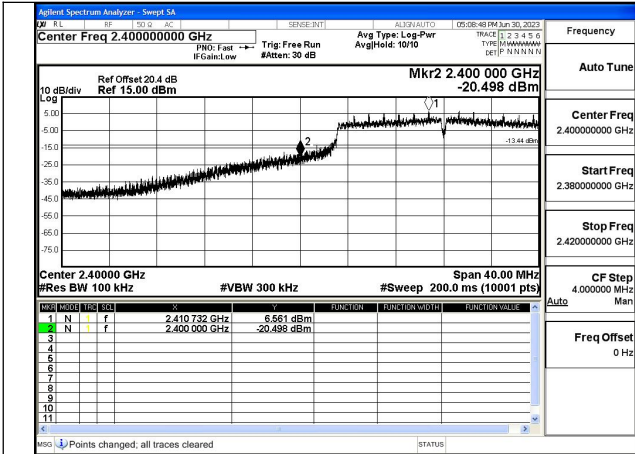

Mode:802.11b Frequency:2462MHz Ant:Chain1

Test Mode: 802.11g

Mode:802.11g Frequency:2412MHz Ant:Chain0

Mode:802.11g Frequency:2462MHz Ant:Chain0

Mode:802.11g Frequency:2412MHz Ant:Chain1

Mode:802.11g Frequency:2462MHz Ant:Chain1

Test Mode: 802.11n HT20

Mode:802.11n HT20 Frequency:2412MHz Ant:Chain0

Mode:802.11n HT20 Frequency:2462MHz Ant:Chain0

Mode:802.11n HT20 Frequency:2412MHz Ant:Chain1

Mode:802.11n HT20 Frequency:2462MHz Ant:Chain1