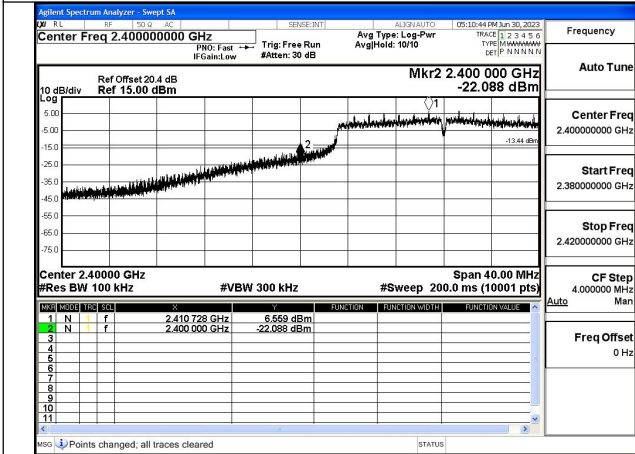

Mode:802.11b Frequency:2462MHz Ant:Chain1

Test Mode: 802.11g

Mode:802.11g Frequency:2412MHz Ant:Chain0

Mode:802.11g Frequency:2462MHz Ant:Chain0

Mode:802.11g Frequency:2412MHz Ant:Chain1

Mode:802.11g Frequency:2462MHz Ant:Chain1

Test Mode: 802.11n HT20

Mode:802.11n HT20 Frequency:2412MHz Ant:Chain0

Mode:802.11n HT20 Frequency:2462MHz Ant:Chain0

Mode:802.11n HT20 Frequency:2412MHz Ant:Chain1

Mode:802.11n HT20 Frequency:2462MHz Ant:Chain1