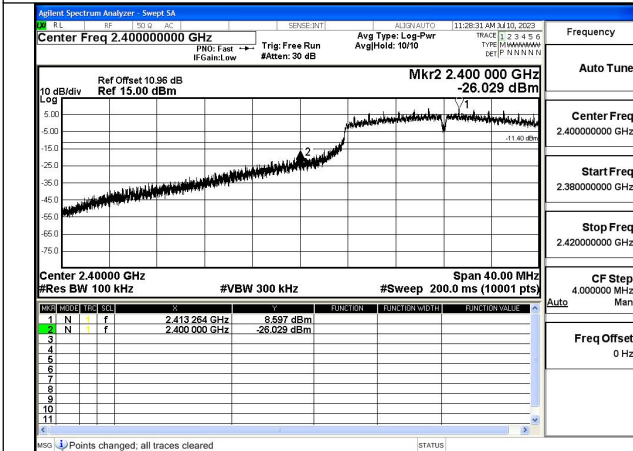

Mode:802.11b Frequency:2462MHz Ant:Chain1

Test Mode: 802.11g

Mode:802.11g Frequency:2412MHz Ant:Chain0

Mode:802.11g Frequency:2462MHz Ant:Chain0

Mode:802.11g Frequency:2412MHz Ant:Chain1

Mode:802.11g Frequency:2462MHz Ant:Chain1

Test Mode: 802.11n HT20

Mode:802.11n HT20 Frequency:2412MHz Ant:Chain0

Mode:802.11n HT20 Frequency:2462MHz Ant:Chain0

Mode:802.11n HT20 Frequency:2412MHz Ant:Chain1

Mode:802.11n HT20 Frequency:2462MHz Ant:Chain1

Test Mode: 802.11ax HE20

Mode:802.11ax HE20 Frequency:2412MHz Ant:Chain0

Mode:802.11ax HE20 Frequency:2462MHz Ant:Chain0

Mode:802.11ax HE20 Frequency:2412MHz Ant:Chain1

Mode:802.11ax HE20 Frequency:2462MHz Ant:Chain1