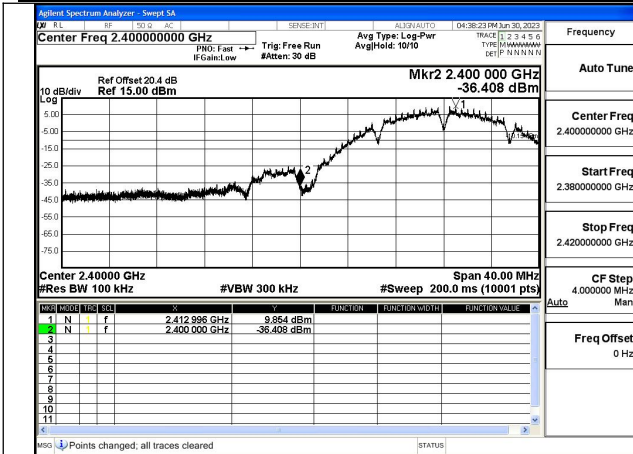

Mode:802.11ax HE40 RU:26T Frequency:2412MHz
2437MHz Ant:Chain0

Mode:802.11ax HE40 RU:26T Frequency:2412MHz
2452MHz Ant:Chain0

Mode:802.11ax HE40 RU:26T Frequency:2412MHz
2422MHz Ant:Chain1

Mode:802.11ax HE40 RU:26T Frequency:2412MHz
2437MHz Ant:Chain1

Mode:802.11ax HE40 RU:26T Frequency:2412MHz
2452MHz Ant:Chain1

Band edge measurement

Test Mode: 802.11b

Mode:802.11b Frequency:2412MHz Ant:Chain0

Mode:802.11b Frequency:2462MHz Ant:Chain0

Mode:802.11b Frequency:2412MHz Ant:Chain1