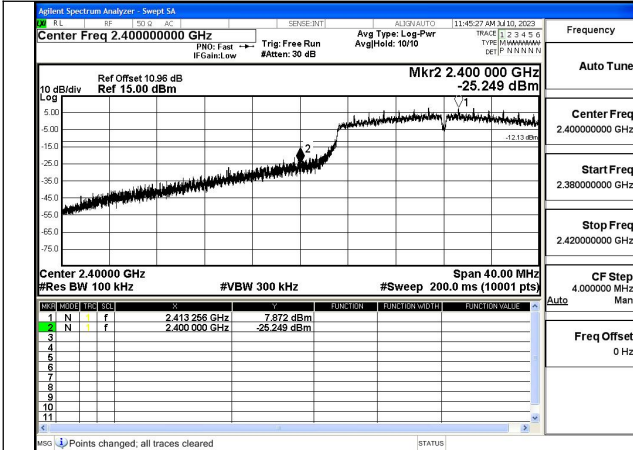

Mode:802.11ax HE20 Frequency:2412MHz Ant:Chain0