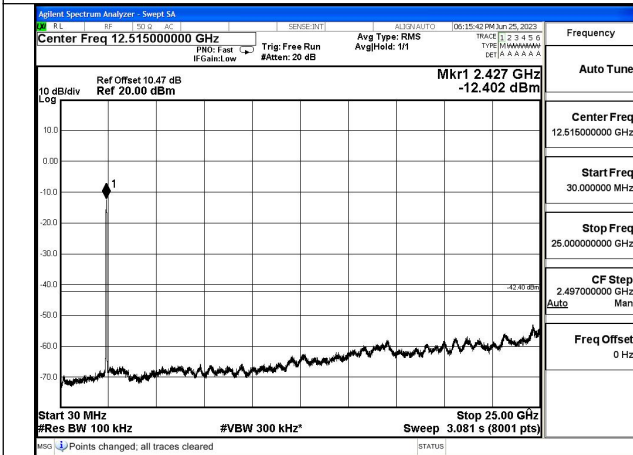

Test Mode: 802.11n HT40

Mode:802.11n HT40 Frequency:2422MHz Ant:Chain0

Mode:802.11n HT40 Frequency:2437MHz Ant:Chain0

Mode:802.11n HT40 Frequency:2452MHz Ant:Chain0

Mode:802.11n HT40 Frequency:2422MHz Ant:Chain1