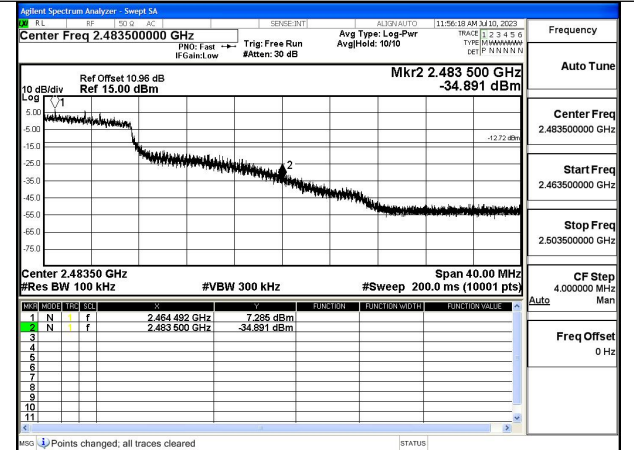

Test Mode: 802.11n HT20

Mode:802.11n HT20 Frequency:2412MHz Ant:Chain0

Mode:802.11n HT20 Frequency:2462MHz Ant:Chain0

Mode:802.11n HT20 Frequency:2412MHz Ant:Chain1

Mode:802.11n HT20 Frequency:2462MHz Ant:Chain1

Test Mode: 802.11ax HE20

Mode:802.11ax HE20 Frequency:2412MHz Ant:Chain0

Mode:802.11ax HE20 Frequency:2462MHz Ant:Chain0

Mode:802.11ax HE20 Frequency:2412MHz Ant:Chain1

Mode:802.11ax HE20 Frequency:2462MHz Ant:Chain1