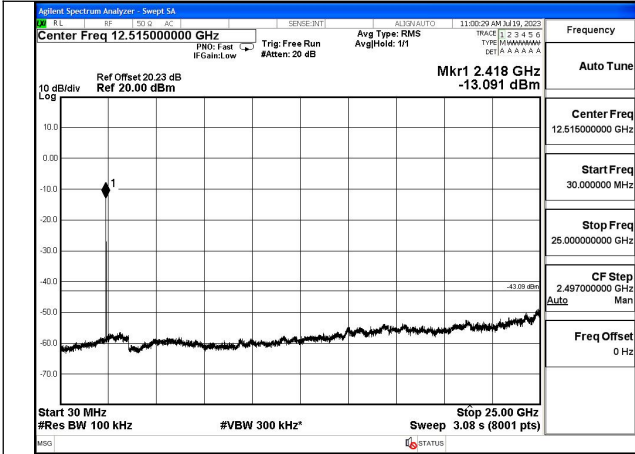

Mode:802.11n HT40 Frequency:2437MHz Ant:Chain1

Mode:802.11n HT40 Frequency:2452MHz Ant:Chain1

Partail RU

Test Mode: 802.11ax HE20

Test Mode: 802.11ax HE40

Mode:802.11ax HE40 RU:26T Frequency:2412MHz
2422MHz Ant:Chain0

Mode:802.11ax HE40 RU:26T Frequency:2412MHz
2437MHz Ant:Chain0

Mode:802.11ax HE40 RU:26T Frequency:2412MHz
2452MHz Ant:Chain0

Mode:802.11ax HE40 RU:26T Frequency:2412MHz
2422MHz Ant:Chain1

Mode:802.11ax HE40 RU:26T Frequency:2412MHz
2437MHz Ant:Chain1