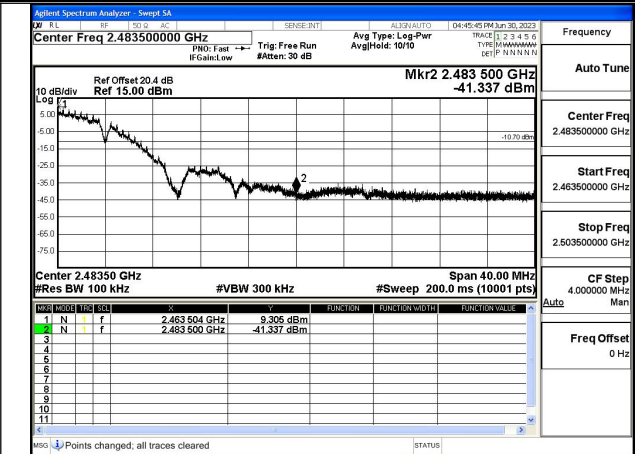

Mode:802.11ax HE40 RU:26T Frequency:2412MHz
2437MHz Ant:Chain0

Mode:802.11ax HE40 RU:26T Frequency:2412MHz
2452MHz Ant:Chain0

Mode:802.11ax HE40 RU:26T Frequency:2412MHz
2422MHz Ant:Chain1

Mode:802.11ax HE40 RU:26T Frequency:2412MHz
2437MHz Ant:Chain1

Mode:802.11ax HE40 RU:26T Frequency:2412MHz
2452MHz Ant:Chain1

Band edge measurement

Test Mode: 802.11b

Mode:802.11b Frequency:2412MHz Ant:Chain0

Mode:802.11b Frequency:2462MHz Ant:Chain0

Mode:802.11b Frequency:2412MHz Ant:Chain1