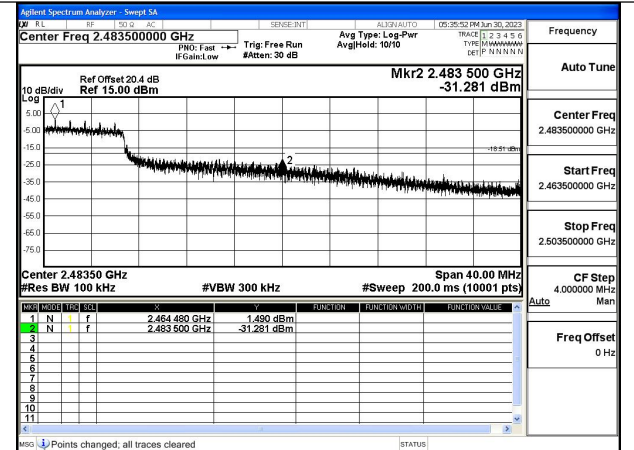

Test Mode: 802.11n HT40

Mode:802.11n HT40 Frequency:2452MHz Ant:Chain0