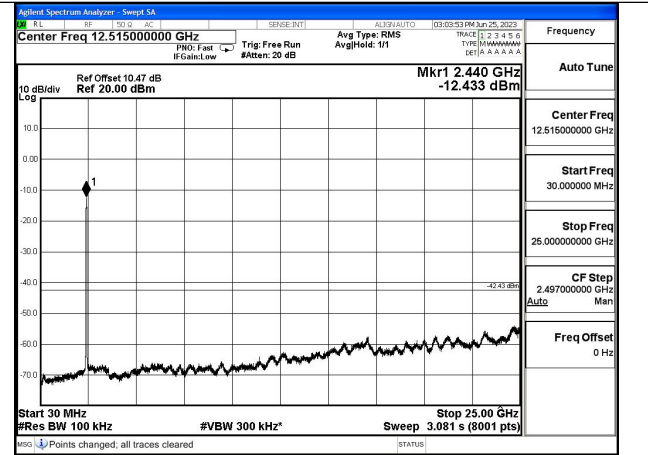

Test Mode: 802.11n HT40

Mode:802.11n HT40 Frequency:2422MHz Ant:Chain0

Mode:802.11n HT40 Frequency:2437MHz Ant:Chain0

Mode:802.11n HT40 Frequency:2452MHz Ant:Chain0

Mode:802.11n HT40 Frequency:2422MHz Ant:Chain1