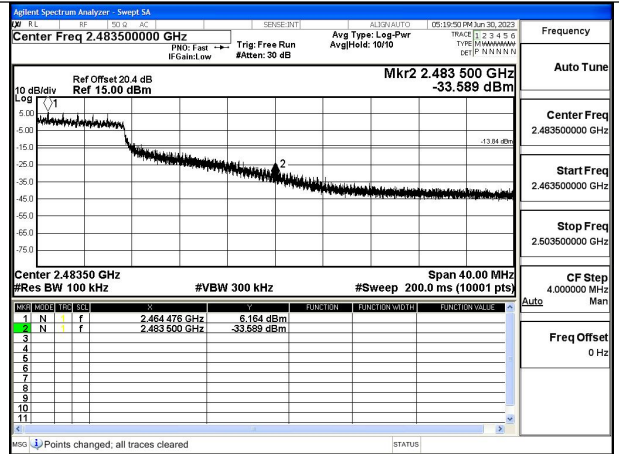

Test Mode: 802.11n HT20

Mode:802.11n HT20 Frequency:2412MHz Ant:Chain0

Mode:802.11n HT20 Frequency:2462MHz Ant:Chain0

Mode:802.11n HT20 Frequency:2412MHz Ant:Chain1

Mode:802.11n HT20 Frequency:2462MHz Ant:Chain1

Test Mode: 802.11ax HE20

Mode:802.11ax HE20 Frequency:2412MHz Ant:Chain0

Mode:802.11ax HE20 Frequency:2462MHz Ant:Chain0

Mode:802.11ax HE20 Frequency:2412MHz Ant:Chain1

Mode:802.11ax HE20 Frequency:2462MHz Ant:Chain1