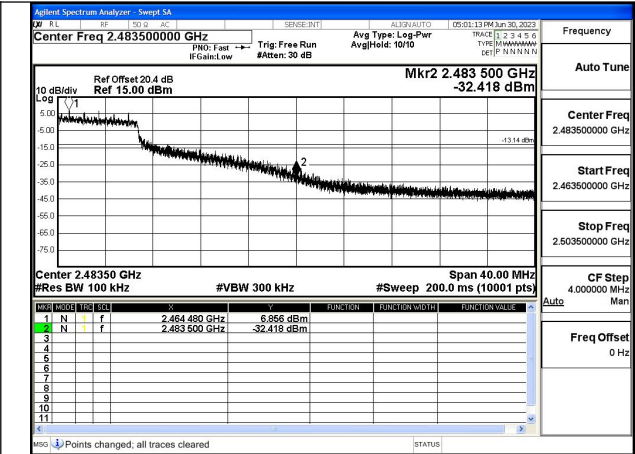

Mode:802.11g Frequency:2462MHz Ant:Chain0