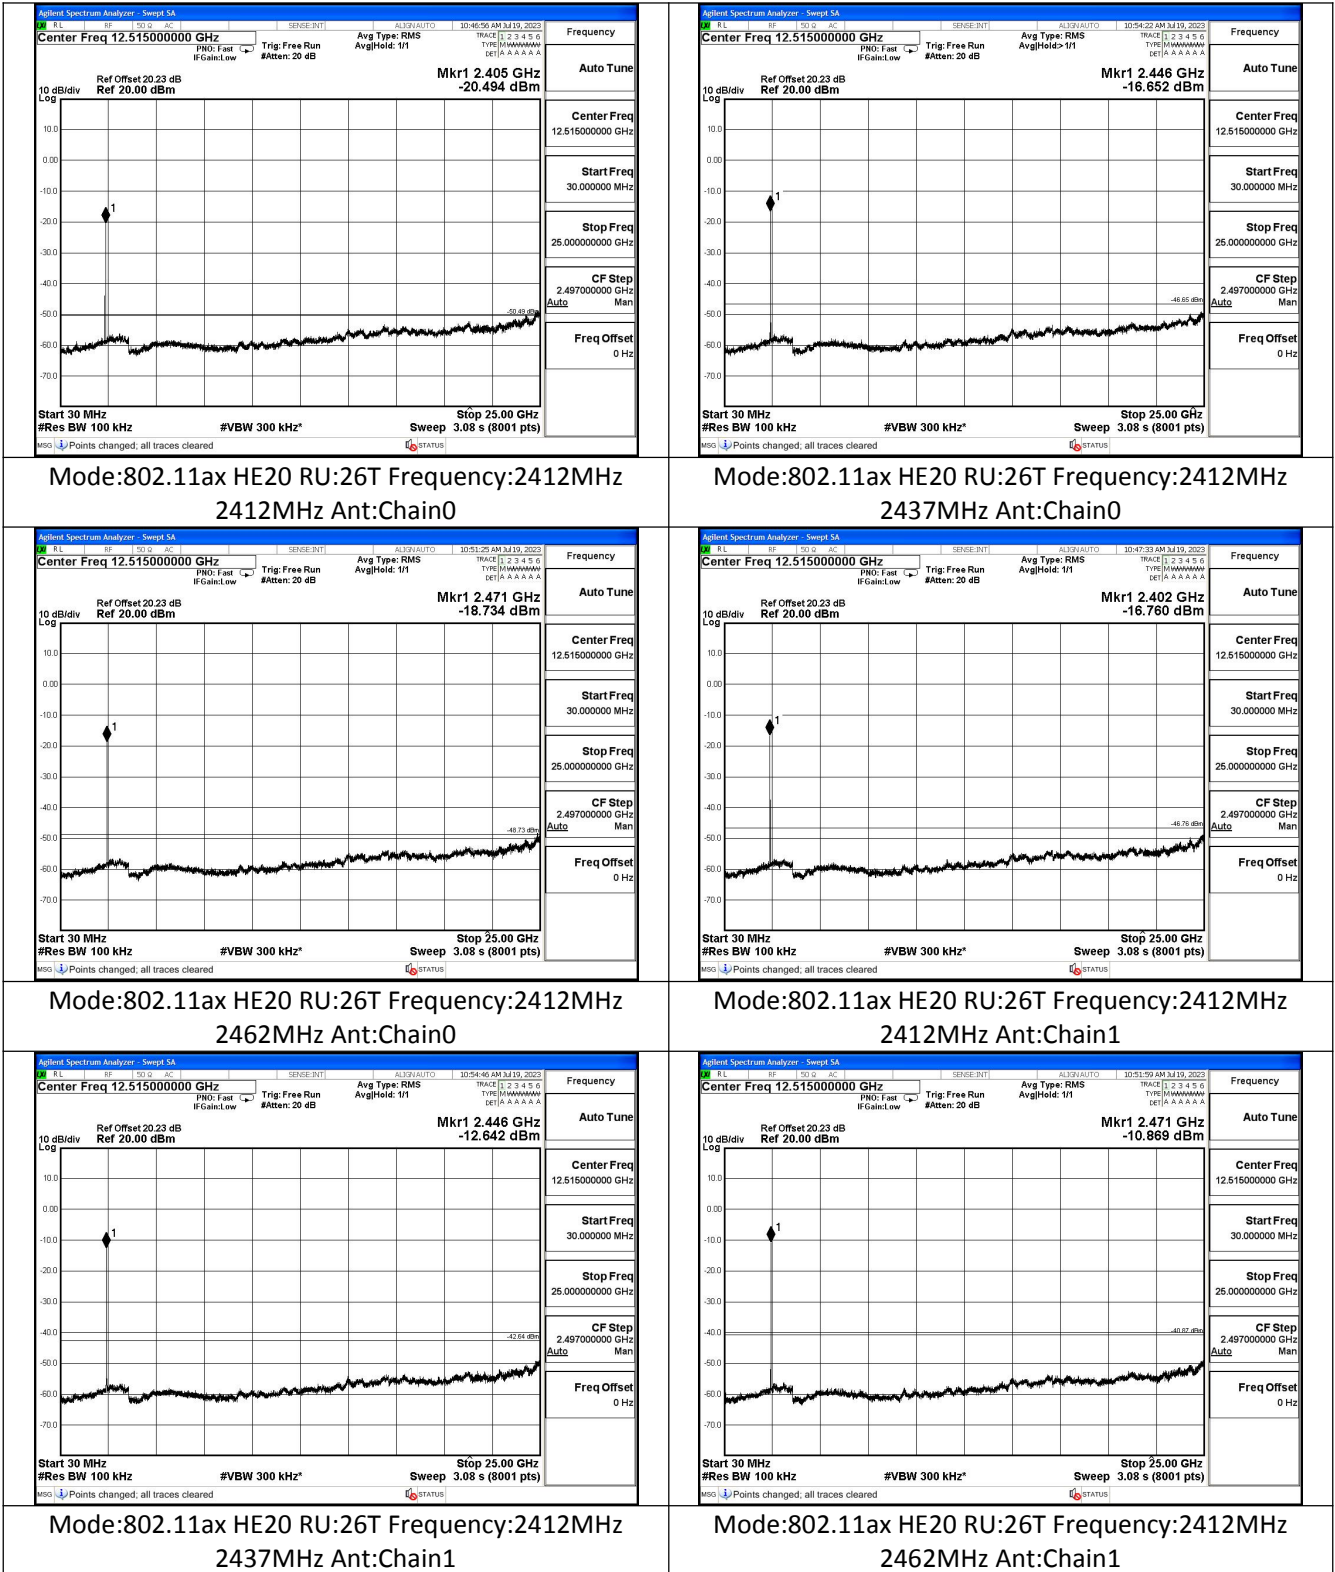

Test Mode: 802.11n HT40

Mode:802.11n HT40 Frequency:2422MHz Ant:Chain0

Mode:802.11n HT40 Frequency:2437MHz Ant:Chain0

Mode:802.11n HT40 Frequency:2452MHz Ant:Chain0

Mode:802.11n HT40 Frequency:2422MHz Ant:Chain1

Mode:802.11n HT40 Frequency:2437MHz Ant:Chain1

Mode:802.11n HT40 Frequency:2452MHz Ant:Chain1

Partail RU

Test Mode: 802.11ax HE20

Test Mode: 802.11ax HE40

Mode:802.11ax HE40 RU:26T Frequency:2412MHz
2422MHz Ant:Chain0

Mode:802.11ax HE40 RU:26T Frequency:2412MHz
2437MHz Ant:Chain0

Mode:802.11ax HE40 RU:26T Frequency:2412MHz
2452MHz Ant:Chain0

Mode:802.11ax HE40 RU:26T Frequency:2412MHz
2422MHz Ant:Chain1

Mode:802.11ax HE40 RU:26T Frequency:2412MHz
2437MHz Ant:Chain1