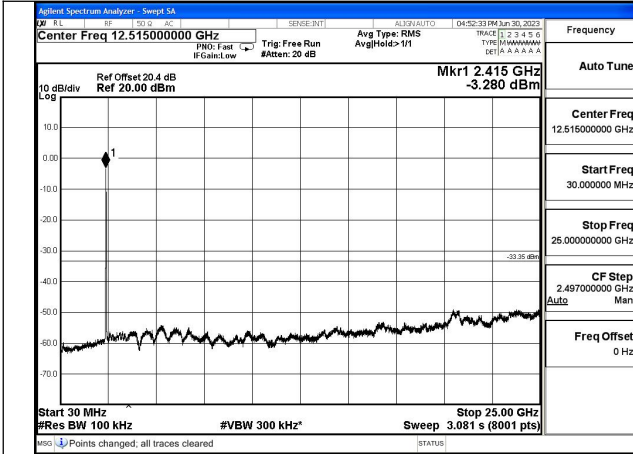

Mode:802.11ax HE40 Tone:484T Frequency:2452MHz  
Ant:Chain0

Mode:802.11ax HE40 Tone:484T Frequency:2422MHz  
Ant:Chain1

Mode:802.11ax HE40 Tone:484T Frequency:2437MHz  
Ant:Chain1

Mode:802.11ax HE40 Tone:484T Frequency:2452MHz  
Ant:Chain1

## Conducted Out of band emission measurement

Test Mode: 802.11b

Test Mode: 802.11g

Mode:802.11g Frequency:2412MHz Ant:Chain0

Mode:802.11g Frequency:2437MHz Ant:Chain0

Mode:802.11g Frequency:2462MHz Ant:Chain0