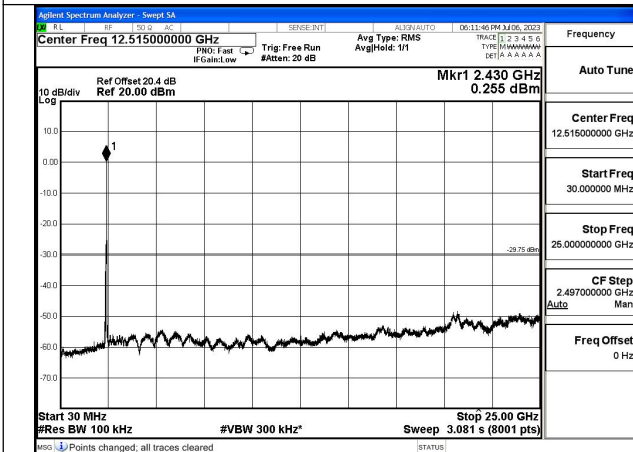

Mode:802.11ax HE20 Frequency:2437MHz Ant:Chain1

Test Mode: 802.11n HT40