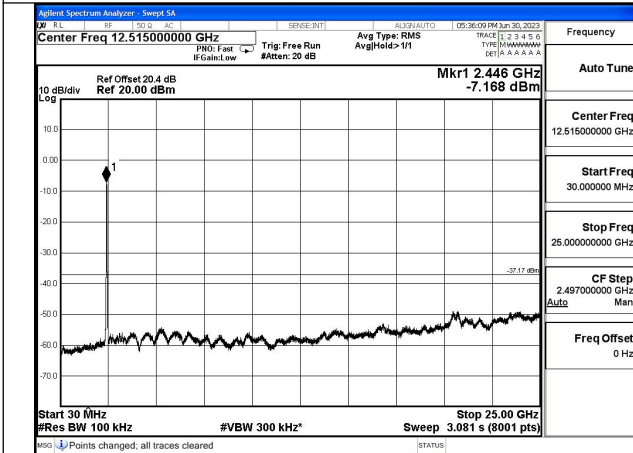

Mode:802.11n HT40 Frequency:2452MHz Ant:Chain0