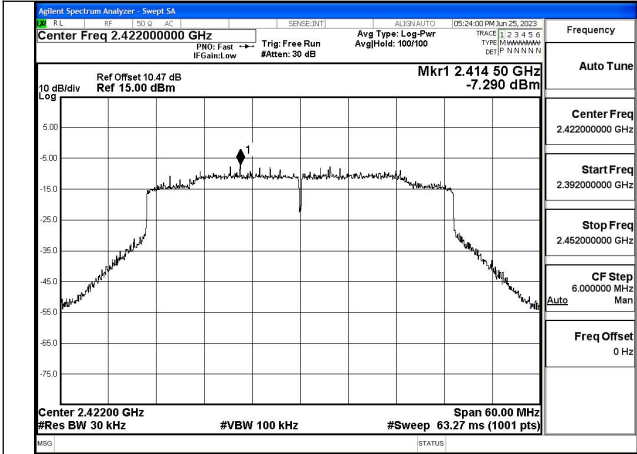

Mode:802.11ax HE40 Tone:242T Frequency:2422MHz  
Ant:Chain0

Mode:802.11ax HE40 Tone:242T Frequency:2437MHz  
Ant:Chain0

Mode:802.11ax HE40 Tone:242T Frequency:2452MHz  
Ant:Chain0

Mode:802.11ax HE40 Tone:242T Frequency:2422MHz  
Ant:Chain1

Mode:802.11ax HE40 Tone:242T Frequency:2437MHz  
Ant:Chain1

Mode:802.11ax HE40 Tone:242T Frequency:2452MHz  
Ant:Chain1

Mode:802.11ax HE40 Tone:484T Frequency:2422MHz  
Ant:Chain0

Mode:802.11ax HE40 Tone:484T Frequency:2437MHz  
Ant:Chain0