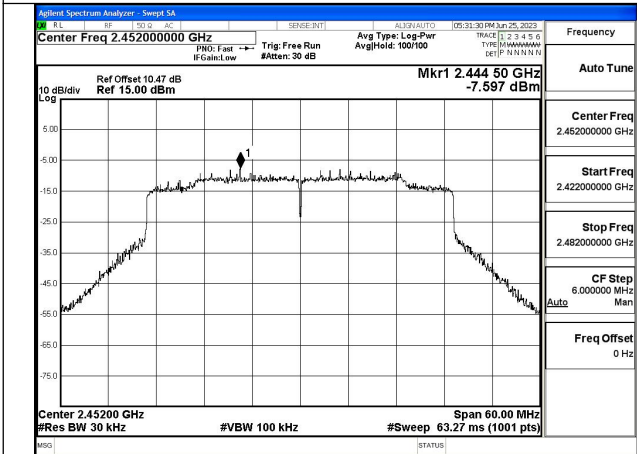

Mode:802.11ax HE40 Tone:242T Frequency:2437MHz  
Ant:Chain1

Mode:802.11ax HE40 Tone:242T Frequency:2452MHz  
Ant:Chain1

Mode:802.11ax HE40 Tone:484T Frequency:2422MHz  
Ant:Chain0

Mode:802.11ax HE40 Tone:484T Frequency:2437MHz  
Ant:Chain0

Mode:802.11ax HE40 Tone:484T Frequency:2452MHz  
Ant:Chain0

Mode:802.11ax HE40 Tone:484T Frequency:2422MHz  
Ant:Chain1

Mode:802.11ax HE40 Tone:484T Frequency:2437MHz  
Ant:Chain1

Mode:802.11ax HE40 Tone:484T Frequency:2452MHz  
Ant:Chain1