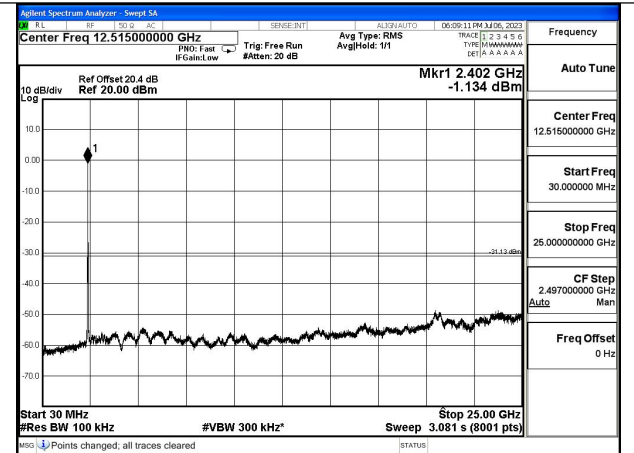

Mode:802.11n HT20 Frequency:2462MHz Ant:Chain0

Mode:802.11n HT20 Frequency:2412MHz Ant:Chain1

Mode:802.11n HT20 Frequency:2437MHz Ant:Chain1

Mode:802.11n HT20 Frequency:2462MHz Ant:Chain1

Test Mode: 802.11ax HE20

Mode:802.11ax HE20 Frequency:2412MHz Ant:Chain0

Mode:802.11ax HE20 Frequency:2437MHz Ant:Chain0

Mode:802.11ax HE20 Frequency:2462MHz Ant:Chain0

Mode:802.11ax HE20 Frequency:2412MHz Ant:Chain1

Mode:802.11ax HE20 Frequency:2437MHz Ant:Chain1