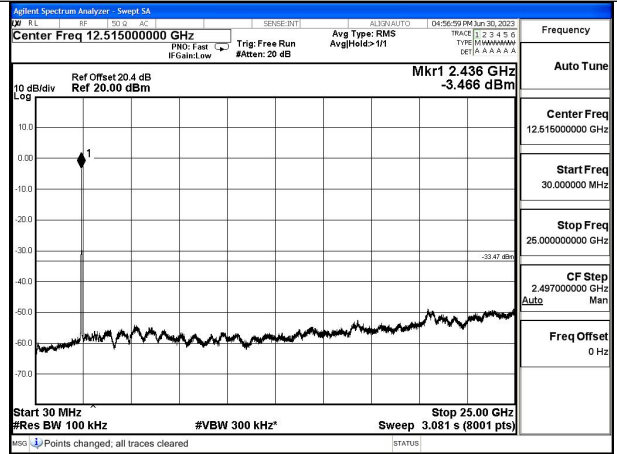

## Conducted Out of band emission measurement

Test Mode: 802.11b

Test Mode: 802.11g

Mode:802.11g Frequency:2412MHz Ant:Chain0

Mode:802.11g Frequency:2437MHz Ant:Chain0

Mode:802.11g Frequency:2462MHz Ant:Chain0