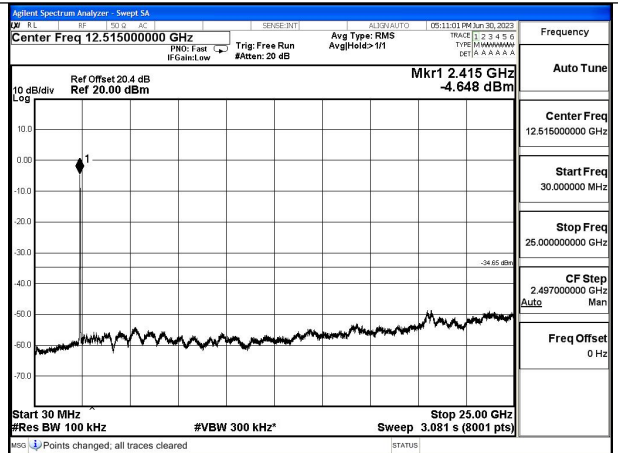

## Conducted Out of band emission measurement

Test Mode: 802.11b

Test Mode: 802.11g

Mode:802.11g Frequency:2412MHz Ant:Chain0

Mode:802.11g Frequency:2437MHz Ant:Chain0

Mode:802.11g Frequency:2462MHz Ant:Chain0

Mode:802.11g Frequency:2412MHz Ant:Chain1

Mode:802.11g Frequency:2437MHz Ant:Chain1

Mode:802.11g Frequency:2462MHz Ant:Chain1

Test Mode: 802.11n HT20

Mode:802.11n HT20 Frequency:2412MHz Ant:Chain0

Mode:802.11n HT20 Frequency:2437MHz Ant:Chain0

Mode:802.11n HT20 Frequency:2462MHz Ant:Chain0

Mode:802.11n HT20 Frequency:2412MHz Ant:Chain1

Mode:802.11n HT20 Frequency:2437MHz Ant:Chain1

Mode:802.11n HT20 Frequency:2462MHz Ant:Chain1

Test Mode: 802.11ax HE20