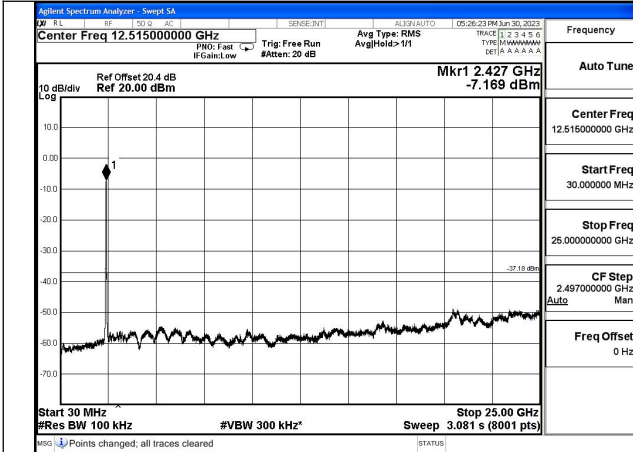

Mode:802.11n HT40 Frequency:2422MHz Ant:Chain0