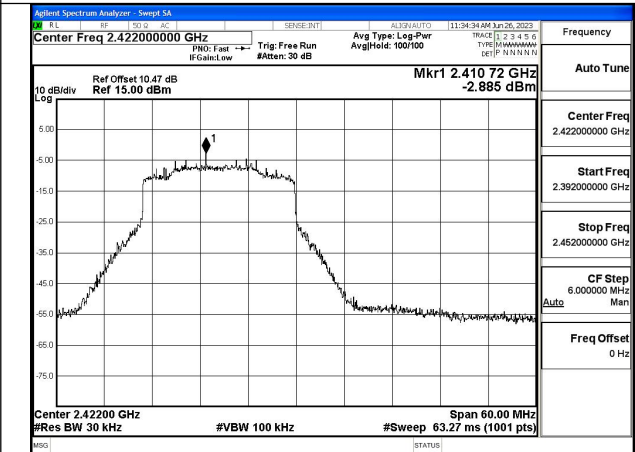

Mode:802.11ax HE40 Tone:242T Frequency:2422MHz  
Ant:Chain0

Mode:802.11ax HE40 Tone:242T Frequency:2437MHz  
Ant:Chain0

Mode:802.11ax HE40 Tone:242T Frequency:2452MHz  
Ant:Chain0

Mode:802.11ax HE40 Tone:242T Frequency:2422MHz  
Ant:Chain1

Mode:802.11ax HE40 Tone:242T Frequency:2437MHz  
Ant:Chain1

Mode:802.11ax HE40 Tone:242T Frequency:2452MHz  
Ant:Chain1

Mode:802.11ax HE40 Tone:484T Frequency:2422MHz  
Ant:Chain0

Mode:802.11ax HE40 Tone:484T Frequency:2437MHz  
Ant:Chain0