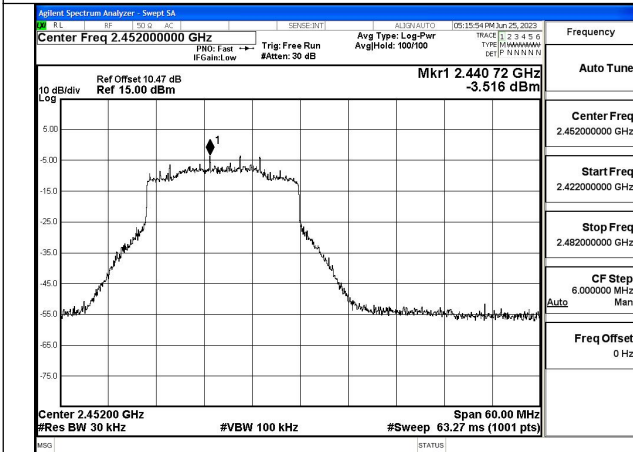

Mode:802.11ax HE40 Tone:242T Frequency:2422MHz  
Ant:Chain0

Mode:802.11ax HE40 Tone:242T Frequency:2437MHz  
Ant:Chain0

Mode:802.11ax HE40 Tone:242T Frequency:2452MHz  
Ant:Chain0

Mode:802.11ax HE40 Tone:242T Frequency:2422MHz  
Ant:Chain1

Mode:802.11ax HE40 Tone:242T Frequency:2437MHz  
Ant:Chain1

Mode:802.11ax HE40 Tone:242T Frequency:2452MHz  
Ant:Chain1

Mode:802.11ax HE40 Tone:484T Frequency:2422MHz  
Ant:Chain0

Mode:802.11ax HE40 Tone:484T Frequency:2437MHz  
Ant:Chain0