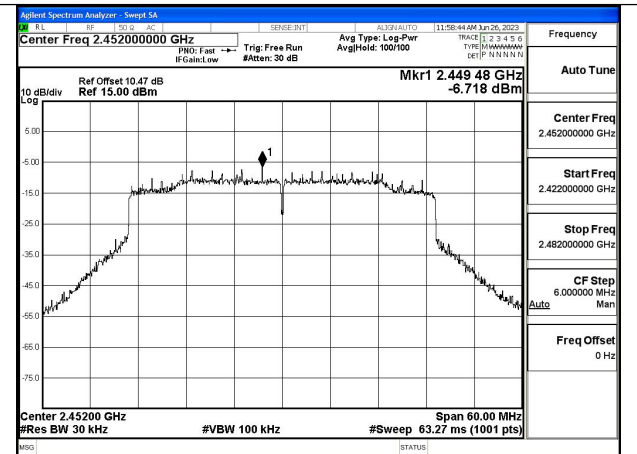

Mode:802.11ax HE40 Tone:242T Frequency:2437MHz  
Ant:Chain1

Mode:802.11ax HE40 Tone:242T Frequency:2452MHz  
Ant:Chain1

Mode:802.11ax HE40 Tone:484T Frequency:2422MHz  
Ant:Chain0

Mode:802.11ax HE40 Tone:484T Frequency:2437MHz  
Ant:Chain0

Mode:802.11ax HE40 Tone:484T Frequency:2452MHz  
Ant:Chain0

Mode:802.11ax HE40 Tone:484T Frequency:2422MHz  
Ant:Chain1

Mode:802.11ax HE40 Tone:484T Frequency:2437MHz  
Ant:Chain1

Mode:802.11ax HE40 Tone:484T Frequency:2452MHz  
Ant:Chain1