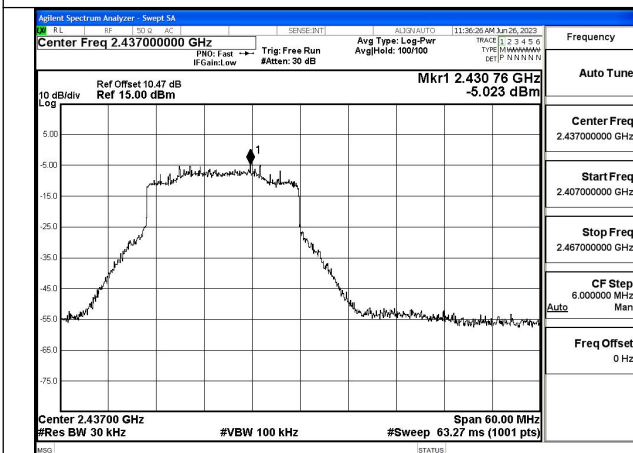

Mode:802.11ax HE40 Tone:242T Frequency:2422MHz  
Ant:Chain0

Mode:802.11ax HE40 Tone:242T Frequency:2437MHz  
Ant:Chain0

Mode:802.11ax HE40 Tone:242T Frequency:2452MHz  
Ant:Chain0

Mode:802.11ax HE40 Tone:242T Frequency:2422MHz  
Ant:Chain1

Mode:802.11ax HE40 Tone:242T Frequency:2437MHz  
Ant:Chain1

Mode:802.11ax HE40 Tone:242T Frequency:2452MHz  
Ant:Chain1

Mode:802.11ax HE40 Tone:484T Frequency:2422MHz  
Ant:Chain0

Mode:802.11ax HE40 Tone:484T Frequency:2437MHz  
Ant:Chain0