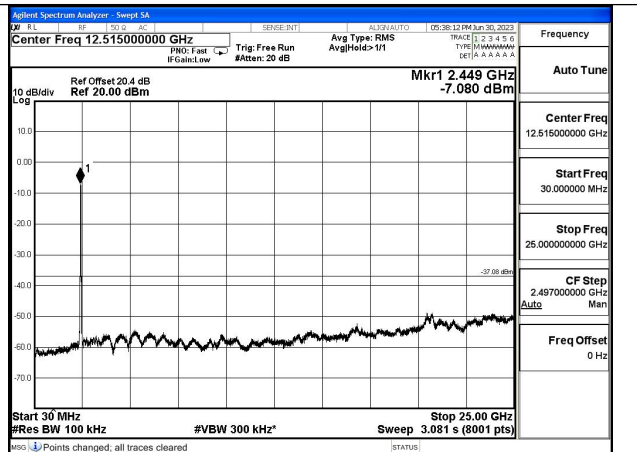

Mode:802.11n HT40 Frequency:2452MHz Ant:Chain1