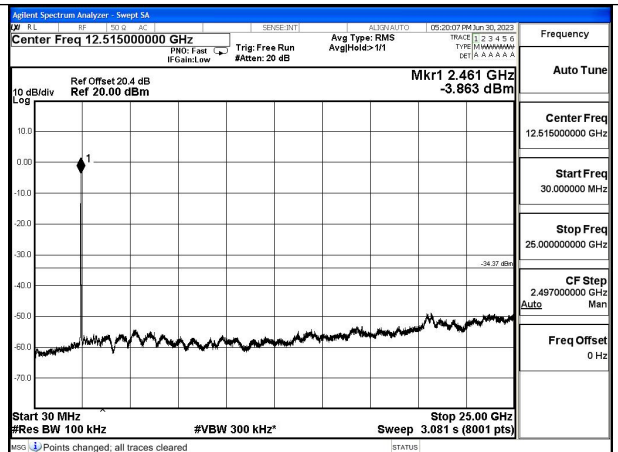

## Conducted Out of band emission measurement

Test Mode: 802.11b

Test Mode: 802.11g

Mode:802.11g Frequency:2412MHz Ant:Chain0

Mode:802.11g Frequency:2437MHz Ant:Chain0

Mode:802.11g Frequency:2462MHz Ant:Chain0

Mode:802.11g Frequency:2412MHz Ant:Chain1

Mode:802.11g Frequency:2437MHz Ant:Chain1

Mode:802.11g Frequency:2462MHz Ant:Chain1

Test Mode: 802.11n HT20

Mode:802.11n HT20 Frequency:2412MHz Ant:Chain0

Mode:802.11n HT20 Frequency:2437MHz Ant:Chain0

Mode:802.11n HT20 Frequency:2462MHz Ant:Chain0

Mode:802.11n HT20 Frequency:2412MHz Ant:Chain1

Mode:802.11n HT20 Frequency:2437MHz Ant:Chain1

Mode:802.11n HT20 Frequency:2462MHz Ant:Chain1

Test Mode: 802.11ax HE20