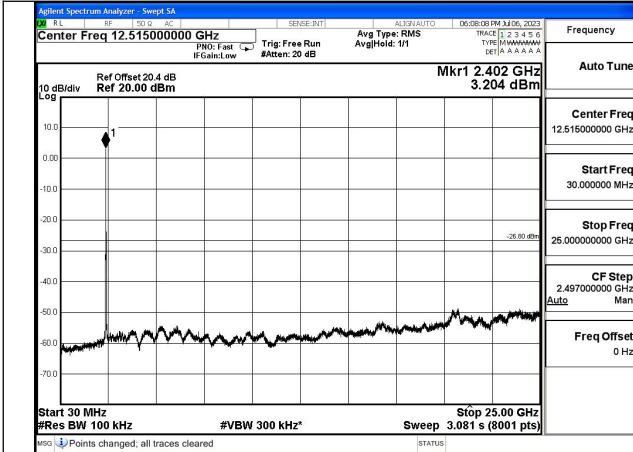

Mode:802.11n HT20 Frequency:2462MHz Ant:Chain0

Mode:802.11n HT20 Frequency:2412MHz Ant:Chain1

Mode:802.11n HT20 Frequency:2437MHz Ant:Chain1

Mode:802.11n HT20 Frequency:2462MHz Ant:Chain1

Test Mode: 802.11ax HE20