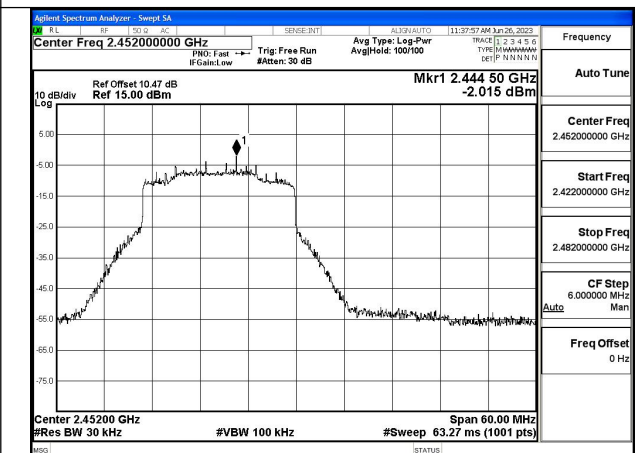

Mode:802.11ax HE40 Tone:242T Frequency:2422MHz  
Ant:Chain0

Mode:802.11ax HE40 Tone:242T Frequency:2437MHz  
Ant:Chain0

Mode:802.11ax HE40 Tone:242T Frequency:2452MHz  
Ant:Chain0

Mode:802.11ax HE40 Tone:242T Frequency:2422MHz  
Ant:Chain1

Mode:802.11ax HE40 Tone:242T Frequency:2437MHz  
Ant:Chain1

Mode:802.11ax HE40 Tone:242T Frequency:2452MHz  
Ant:Chain1

Mode:802.11ax HE40 Tone:484T Frequency:2422MHz  
Ant:Chain0

Mode:802.11ax HE40 Tone:484T Frequency:2437MHz  
Ant:Chain0