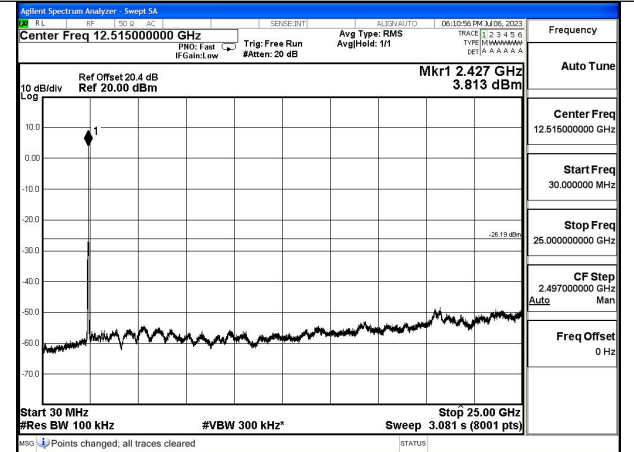

Mode:802.11n HT20 Frequency:2462MHz Ant:Chain0

Mode:802.11n HT20 Frequency:2412MHz Ant:Chain1

Mode:802.11n HT20 Frequency:2437MHz Ant:Chain1

Mode:802.11n HT20 Frequency:2462MHz Ant:Chain1

Test Mode: 802.11ax HE20