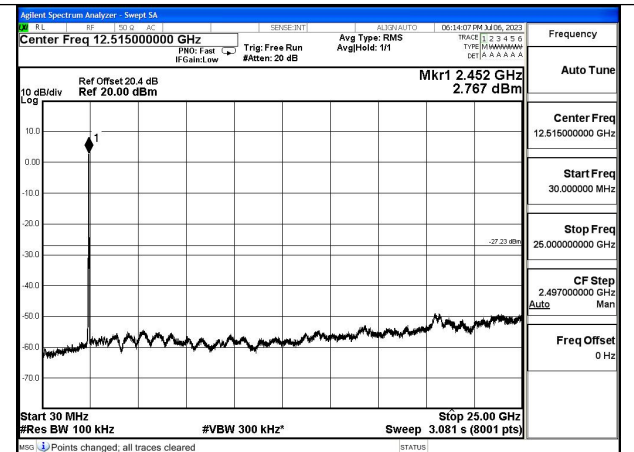

Mode:802.11ax HE20 Frequency:2462MHz Ant:Chain1

Test Mode: 802.11n HT40