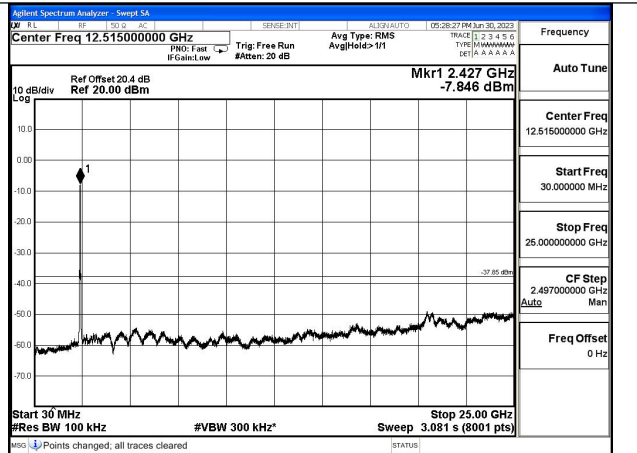

Mode:802.11n HT40 Frequency:2422MHz Ant:Chain1