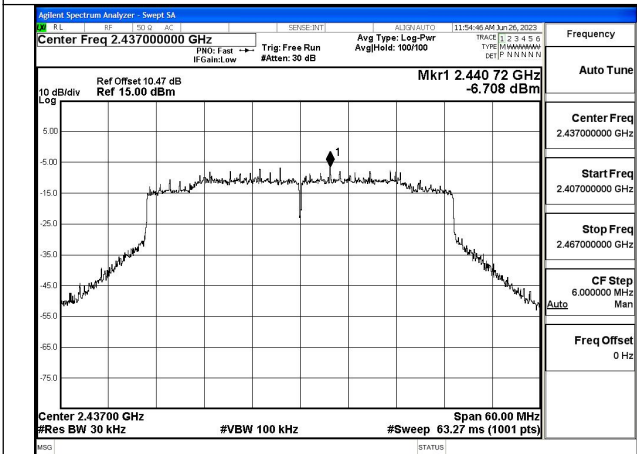

Mode:802.11ax HE40 Tone:242T Frequency:2437MHz  
Ant:Chain1

Mode:802.11ax HE40 Tone:242T Frequency:2452MHz  
Ant:Chain1

Mode:802.11ax HE40 Tone:484T Frequency:2422MHz  
Ant:Chain0

Mode:802.11ax HE40 Tone:484T Frequency:2437MHz  
Ant:Chain0

Mode:802.11ax HE40 Tone:484T Frequency:2452MHz  
Ant:Chain0

Mode:802.11ax HE40 Tone:484T Frequency:2422MHz  
Ant:Chain1

Mode:802.11ax HE40 Tone:484T Frequency:2437MHz  
Ant:Chain1

Mode:802.11ax HE40 Tone:484T Frequency:2452MHz  
Ant:Chain1