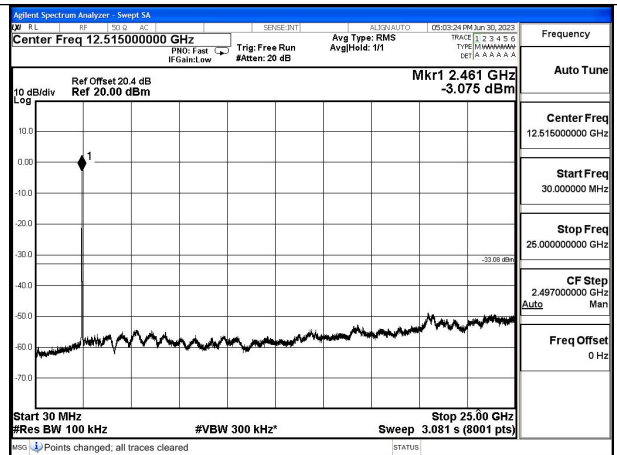

Mode:802.11g Frequency:2462MHz Ant:Chain1

Test Mode: 802.11n HT20