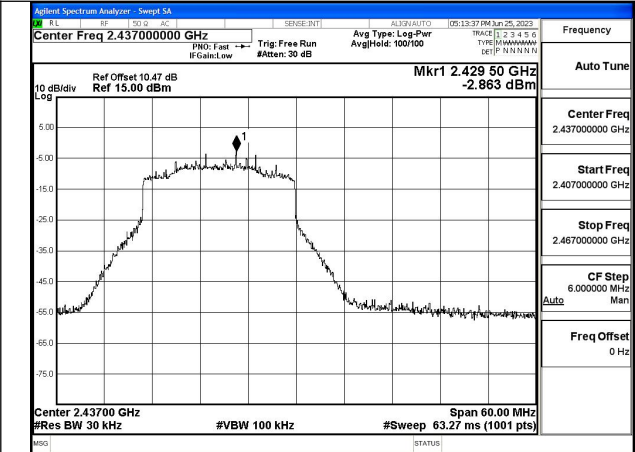

Mode:802.11ax HE40 Tone:242T Frequency:2422MHz  
Ant:Chain0

Mode:802.11ax HE40 Tone:242T Frequency:2437MHz  
Ant:Chain0

Mode:802.11ax HE40 Tone:242T Frequency:2452MHz  
Ant:Chain0

Mode:802.11ax HE40 Tone:242T Frequency:2422MHz  
Ant:Chain1

Mode:802.11ax HE40 Tone:242T Frequency:2437MHz  
Ant:Chain1

Mode:802.11ax HE40 Tone:242T Frequency:2452MHz  
Ant:Chain1

Mode:802.11ax HE40 Tone:484T Frequency:2422MHz  
Ant:Chain0

Mode:802.11ax HE40 Tone:484T Frequency:2437MHz  
Ant:Chain0