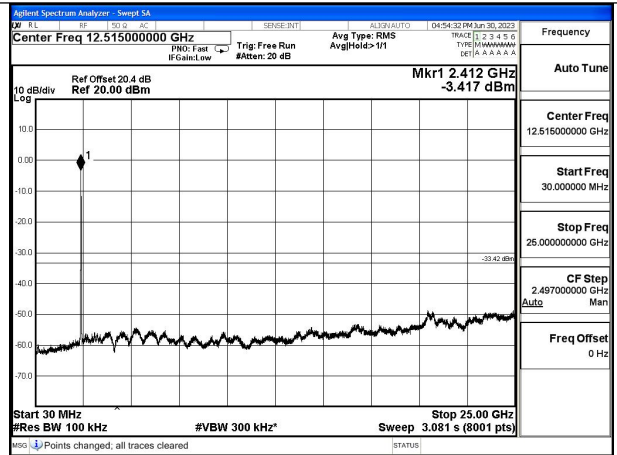

## Conducted Out of band emission measurement

Test Mode: 802.11b

Test Mode: 802.11g

Mode:802.11g Frequency:2412MHz Ant:Chain0

Mode:802.11g Frequency:2437MHz Ant:Chain0

Mode:802.11g Frequency:2462MHz Ant:Chain0