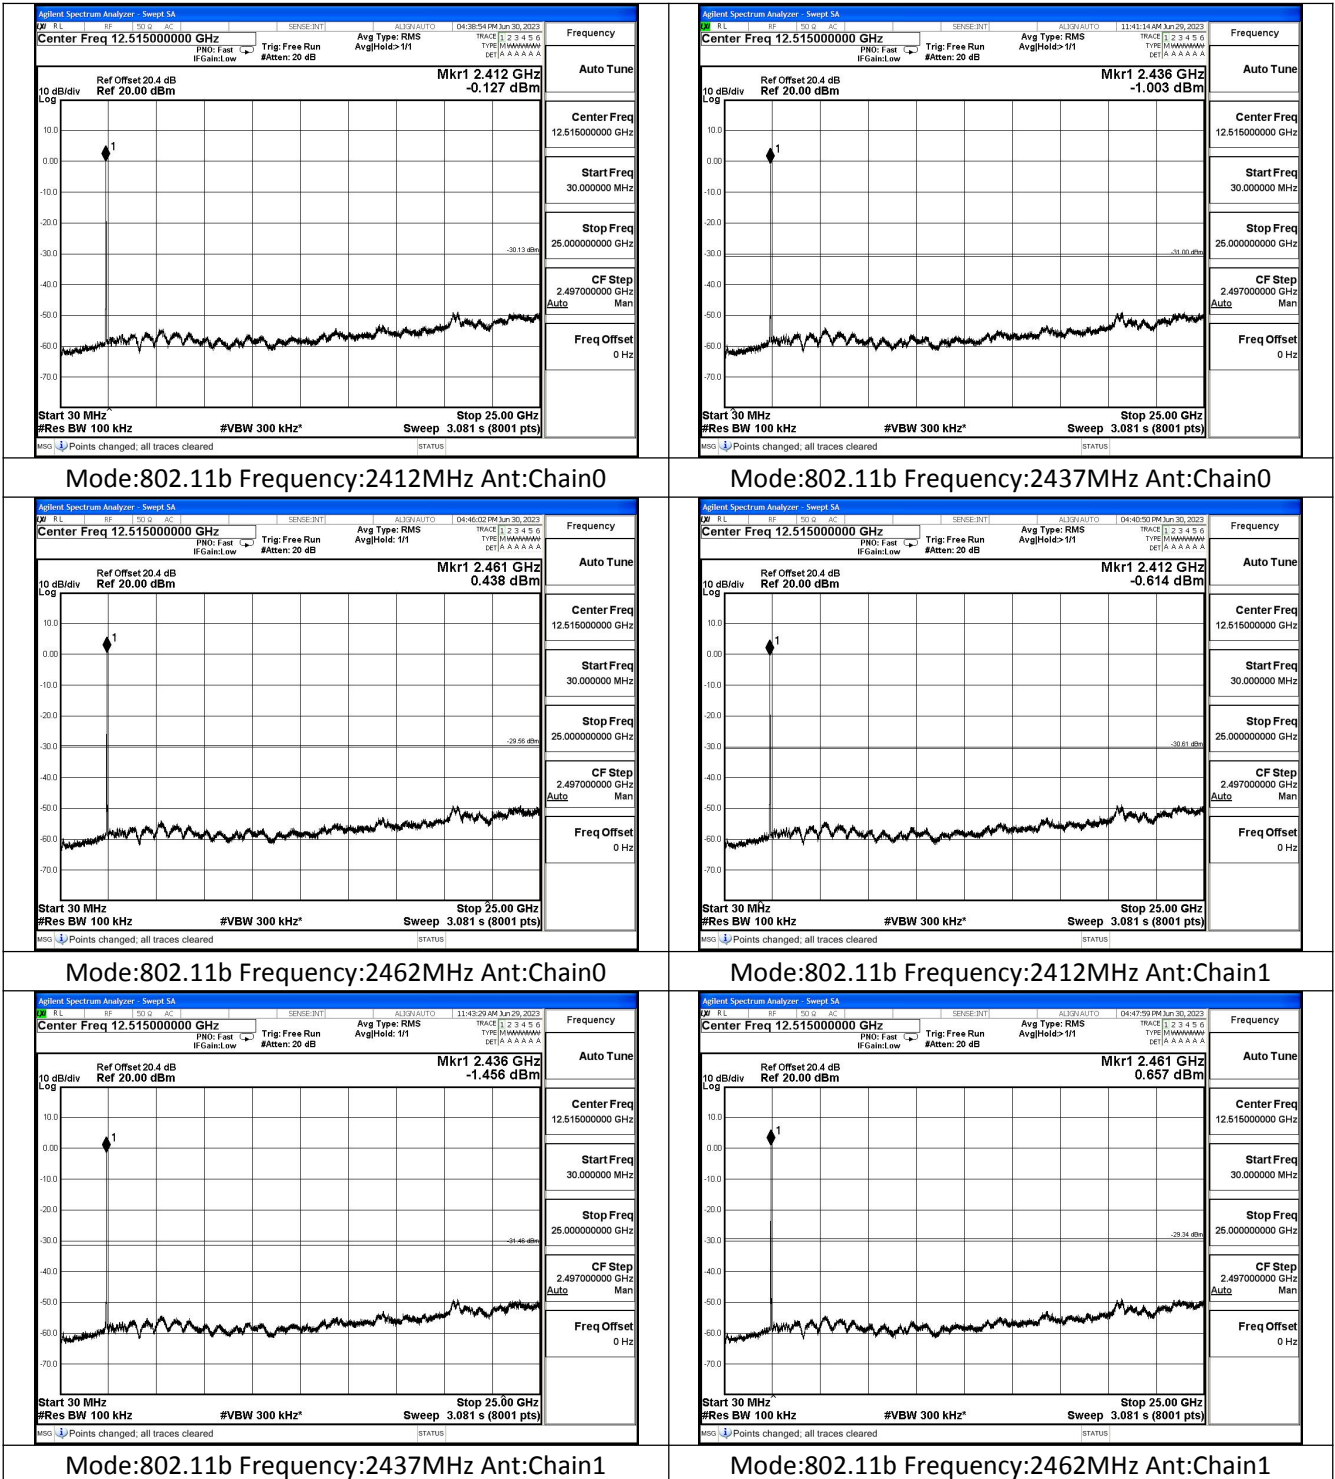

Mode:802.11ax HE40 Tone:484T Frequency:2452MHz  
Ant:Chain0

Mode:802.11ax HE40 Tone:484T Frequency:2422MHz  
Ant:Chain1

Mode:802.11ax HE40 Tone:484T Frequency:2437MHz  
Ant:Chain1

Mode:802.11ax HE40 Tone:484T Frequency:2452MHz  
Ant:Chain1

## Conducted Out of band emission measurement

Test Mode: 802.11b

Test Mode: 802.11g

Mode:802.11g Frequency:2412MHz Ant:Chain0

Mode:802.11g Frequency:2437MHz Ant:Chain0

Mode:802.11g Frequency:2462MHz Ant:Chain0