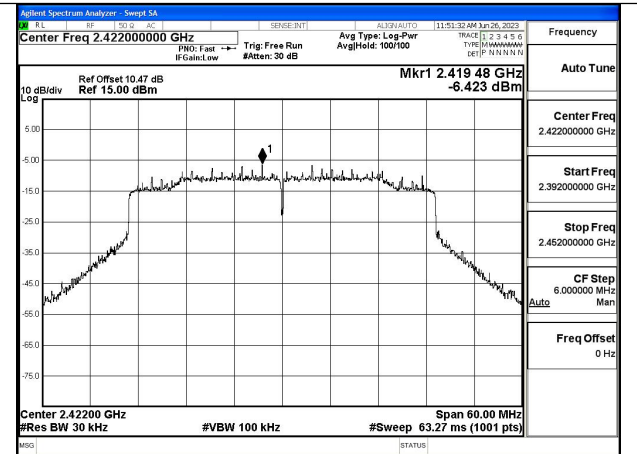

Mode:802.11ax HE40 Tone:242T Frequency:2437MHz  
Ant:Chain1

Mode:802.11ax HE40 Tone:242T Frequency:2452MHz  
Ant:Chain1

Mode:802.11ax HE40 Tone:484T Frequency:2422MHz  
Ant:Chain0

Mode:802.11ax HE40 Tone:484T Frequency:2437MHz  
Ant:Chain0

Mode:802.11ax HE40 Tone:484T Frequency:2452MHz  
Ant:Chain0

Mode:802.11ax HE40 Tone:484T Frequency:2422MHz  
Ant:Chain1

Mode:802.11ax HE40 Tone:484T Frequency:2437MHz  
Ant:Chain1

Mode:802.11ax HE40 Tone:484T Frequency:2452MHz  
Ant:Chain1