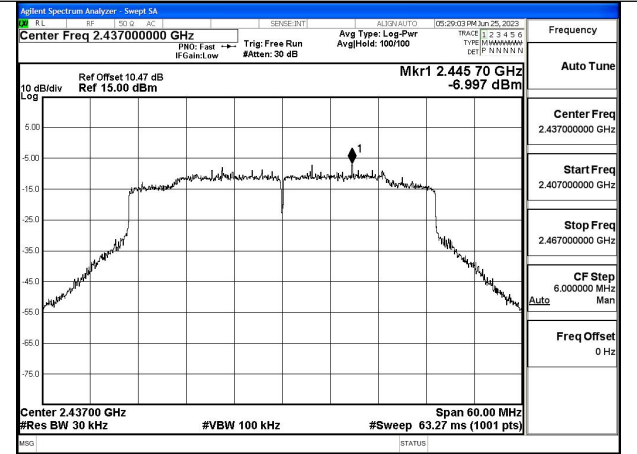

Mode:802.11ax HE40 Tone:242T Frequency:2422MHz  
Ant:Chain0

Mode:802.11ax HE40 Tone:242T Frequency:2437MHz  
Ant:Chain0

Mode:802.11ax HE40 Tone:242T Frequency:2452MHz  
Ant:Chain0

Mode:802.11ax HE40 Tone:242T Frequency:2422MHz  
Ant:Chain1

Mode:802.11ax HE40 Tone:242T Frequency:2437MHz  
Ant:Chain1

Mode:802.11ax HE40 Tone:242T Frequency:2452MHz  
Ant:Chain1

Mode:802.11ax HE40 Tone:484T Frequency:2422MHz  
Ant:Chain0

Mode:802.11ax HE40 Tone:484T Frequency:2437MHz  
Ant:Chain0