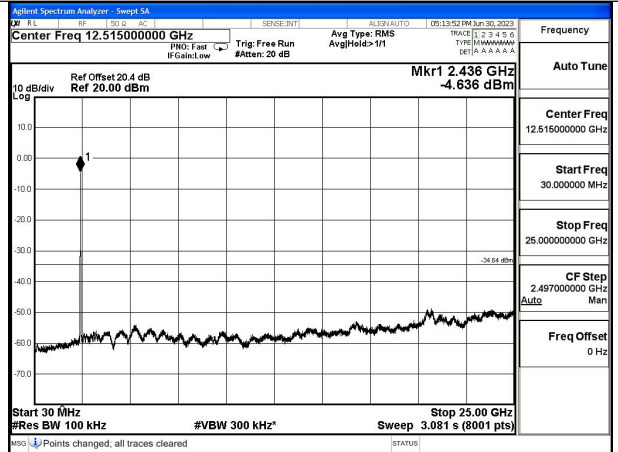

## Conducted Out of band emission measurement

Test Mode: 802.11b

Test Mode: 802.11g

Mode:802.11g Frequency:2412MHz Ant:Chain0

Mode:802.11g Frequency:2437MHz Ant:Chain0

Mode:802.11g Frequency:2462MHz Ant:Chain0

Mode:802.11g Frequency:2412MHz Ant:Chain1

Mode:802.11g Frequency:2437MHz Ant:Chain1

Mode:802.11g Frequency:2462MHz Ant:Chain1

Test Mode: 802.11n HT20

Mode:802.11n HT20 Frequency:2412MHz Ant:Chain0

Mode:802.11n HT20 Frequency:2437MHz Ant:Chain0

Mode:802.11n HT20 Frequency:2462MHz Ant:Chain0

Mode:802.11n HT20 Frequency:2412MHz Ant:Chain1

Mode:802.11n HT20 Frequency:2437MHz Ant:Chain1

Mode:802.11n HT20 Frequency:2462MHz Ant:Chain1

Test Mode: 802.11ax HE20