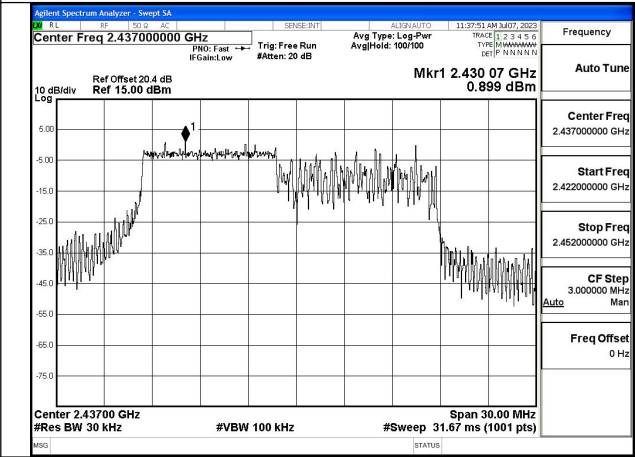

Mode:802.11ax HE20 Tone:52T Frequency:2462MHz
Ant:Chain0

Mode:802.11ax HE20 Tone:52T Frequency:2412MHz
Ant:Chain1

Mode:802.11ax HE20 Tone:52T Frequency:2437MHz
Ant:Chain1

Mode:802.11ax HE20 Tone:52T Frequency:2462MHz
Ant:Chain1

Mode:802.11ax HE20 Tone:106T Frequency:2412MHz
Ant:Chain0

Mode:802.11ax HE20 Tone:106T Frequency:2437MHz
Ant:Chain0

Mode:802.11ax HE20 Tone:106T Frequency:2462MHz
Ant:Chain0

Mode:802.11ax HE20 Tone:106T Frequency:2412MHz
Ant:Chain1