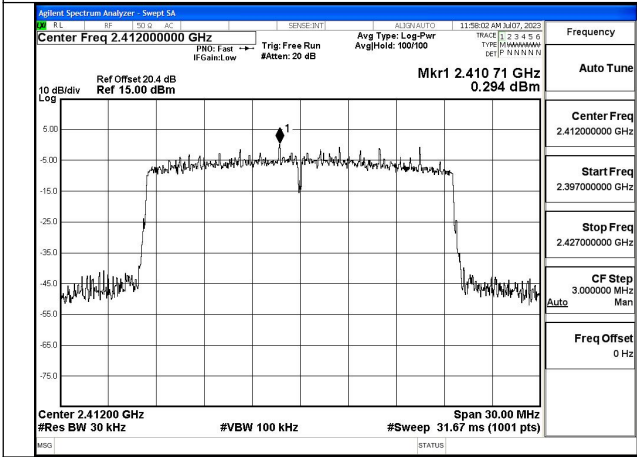

Mode:802.11ax HE20 Tone:106T Frequency:2412MHz
Ant:Chain0

Mode:802.11ax HE20 Tone:106T Frequency:2437MHz
Ant:Chain0

Mode:802.11ax HE20 Tone:106T Frequency:2462MHz
Ant:Chain0

Mode:802.11ax HE20 Tone:106T Frequency:2412MHz
Ant:Chain1

Mode:802.11ax HE20 Tone:106T Frequency:2437MHz
Ant:Chain1

Mode:802.11ax HE20 Tone:106T Frequency:2462MHz
Ant:Chain1

Mode:802.11ax HE20 Tone:242T Frequency:2412MHz
Ant:Chain0

Mode:802.11ax HE20 Tone:242T Frequency:2437MHz
Ant:Chain0