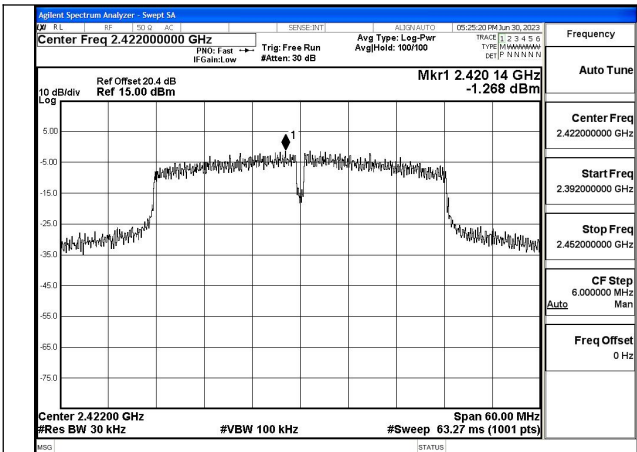

Test Mode: 802.11n HT40

Mode:802.11n HT40 Frequency:2422MHz Ant:Chain0