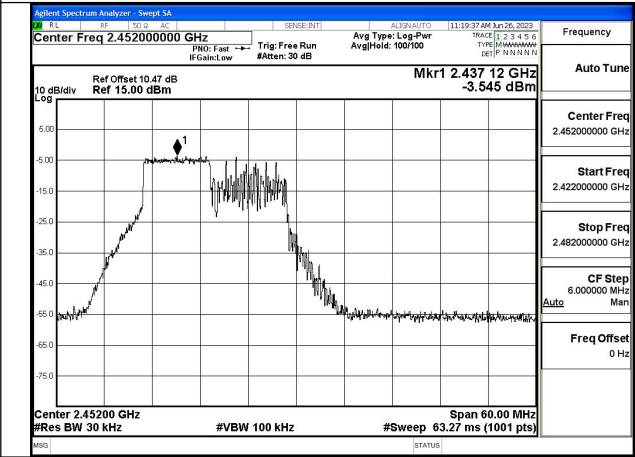

Mode:802.11ax HE40 Tone:52T Frequency:2452MHz
Ant:Chain0

Mode:802.11ax HE40 Tone:52T Frequency:2422MHz
Ant:Chain1

Mode:802.11ax HE40 Tone:52T Frequency:2437MHz
Ant:Chain1

Mode:802.11ax HE40 Tone:52T Frequency:2452MHz
Ant:Chain1

Mode:802.11ax HE40 Tone:106T Frequency:2422MHz
Ant:Chain0

Mode:802.11ax HE40 Tone:106T Frequency:2437MHz
Ant:Chain0

Mode:802.11ax HE40 Tone:106T Frequency:2452MHz
Ant:Chain0

Mode:802.11ax HE40 Tone:106T Frequency:2422MHz
Ant:Chain1

Mode:802.11ax HE40 Tone:106T Frequency:2437MHz
Ant:Chain1

Mode:802.11ax HE40 Tone:106T Frequency:2452MHz
Ant:Chain1