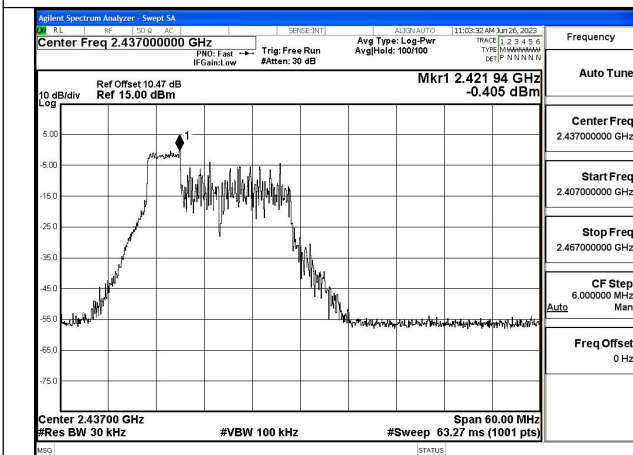

Mode:802.11n HT40 Frequency:2437MHz Ant:Chain1

Mode:802.11n HT40 Frequency:2452MHz Ant:Chain1

Test Mode: 802.11ax HE40

Mode:802.11ax HE40 Tone:52T Frequency:2422MHz
Ant:Chain0

Mode:802.11ax HE40 Tone:52T Frequency:2437MHz
Ant:Chain0

Mode:802.11ax HE40 Tone:52T Frequency:2452MHz
Ant:Chain0

Mode:802.11ax HE40 Tone:52T Frequency:2422MHz
Ant:Chain1

Mode:802.11ax HE40 Tone:52T Frequency:2437MHz
Ant:Chain1

Mode:802.11ax HE40 Tone:52T Frequency:2452MHz
Ant:Chain1