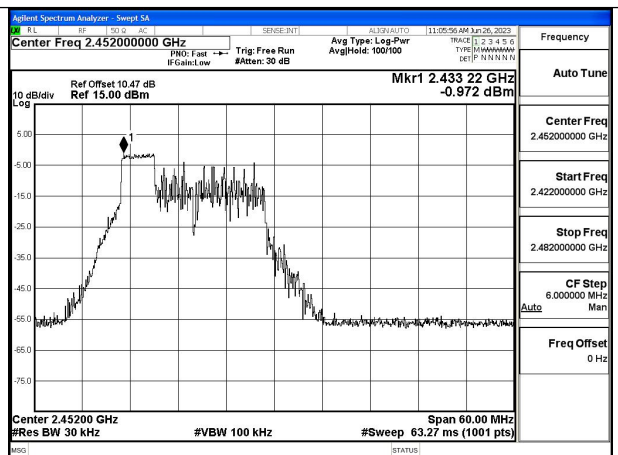

Mode:802.11n HT40 Frequency:2437MHz Ant:Chain1

Mode:802.11n HT40 Frequency:2452MHz Ant:Chain1

Test Mode: 802.11ax HE40

Mode:802.11ax HE40 Tone:52T Frequency:2422MHz
Ant:Chain0

Mode:802.11ax HE40 Tone:52T Frequency:2437MHz
Ant:Chain0

Mode:802.11ax HE40 Tone:52T Frequency:2452MHz
Ant:Chain0

Mode:802.11ax HE40 Tone:52T Frequency:2422MHz
Ant:Chain1

Mode:802.11ax HE40 Tone:52T Frequency:2437MHz
Ant:Chain1

Mode:802.11ax HE40 Tone:52T Frequency:2452MHz
Ant:Chain1