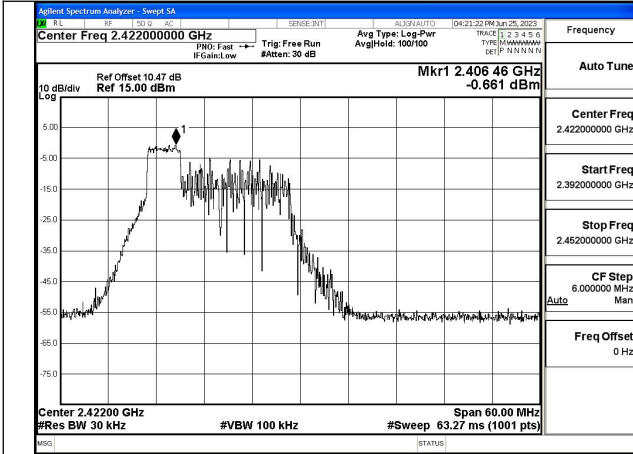

Mode:802.11ax HE20 Tone:242T Frequency:2462MHz
Ant:Chain0

Mode:802.11ax HE20 Tone:242T Frequency:2412MHz
Ant:Chain1

Mode:802.11ax HE20 Tone:242T Frequency:2437MHz
Ant:Chain1

Mode:802.11ax HE20 Tone:242T Frequency:2462MHz
Ant:Chain1

Test Mode: 802.11n HT40

Mode:802.11n HT40 Frequency:2422MHz Ant:Chain0

Mode:802.11n HT40 Frequency:2437MHz Ant:Chain0

Mode:802.11n HT40 Frequency:2452MHz Ant:Chain0

Mode:802.11n HT40 Frequency:2422MHz Ant:Chain1

Mode:802.11n HT40 Frequency:2437MHz Ant:Chain1

Mode:802.11n HT40 Frequency:2452MHz Ant:Chain1

Test Mode: 802.11ax HE40

Mode:802.11ax HE40 Tone:52T Frequency:2422MHz
Ant:Chain0

Mode:802.11ax HE40 Tone:52T Frequency:2437MHz
Ant:Chain0