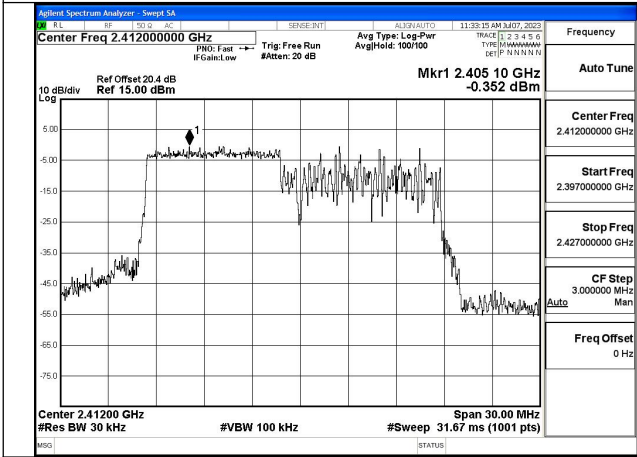

Mode:802.11ax HE20 Tone:52T Frequency:2462MHz
Ant:Chain0

Mode:802.11ax HE20 Tone:52T Frequency:2412MHz
Ant:Chain1

Mode:802.11ax HE20 Tone:52T Frequency:2437MHz
Ant:Chain1

Mode:802.11ax HE20 Tone:52T Frequency:2462MHz
Ant:Chain1

Mode:802.11ax HE20 Tone:106T Frequency:2412MHz
Ant:Chain0

Mode:802.11ax HE20 Tone:106T Frequency:2437MHz
Ant:Chain0

Mode:802.11ax HE20 Tone:106T Frequency:2462MHz
Ant:Chain0

Mode:802.11ax HE20 Tone:106T Frequency:2412MHz
Ant:Chain1

Mode:802.11ax HE20 Tone:106T Frequency:2437MHz
Ant:Chain1

Mode:802.11ax HE20 Tone:106T Frequency:2462MHz
Ant:Chain1

Mode:802.11ax HE20 Tone:242T Frequency:2412MHz
Ant:Chain0

Mode:802.11ax HE20 Tone:242T Frequency:2437MHz
Ant:Chain0