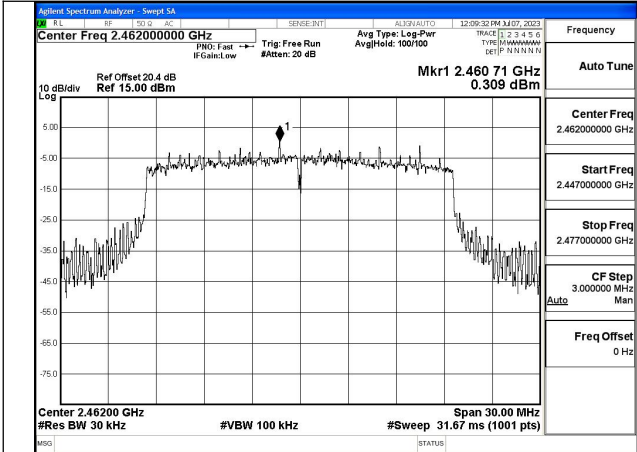

Mode:802.11ax HE20 Tone:106T Frequency:2437MHz
Ant:Chain1

Mode:802.11ax HE20 Tone:106T Frequency:2462MHz
Ant:Chain1

Mode:802.11ax HE20 Tone:242T Frequency:2412MHz
Ant:Chain0

Mode:802.11ax HE20 Tone:242T Frequency:2437MHz
Ant:Chain0

Mode:802.11ax HE20 Tone:242T Frequency:2462MHz
Ant:Chain0

Mode:802.11ax HE20 Tone:242T Frequency:2412MHz
Ant:Chain1

Mode:802.11ax HE20 Tone:242T Frequency:2437MHz
Ant:Chain1

Mode:802.11ax HE20 Tone:242T Frequency:2462MHz
Ant:Chain1