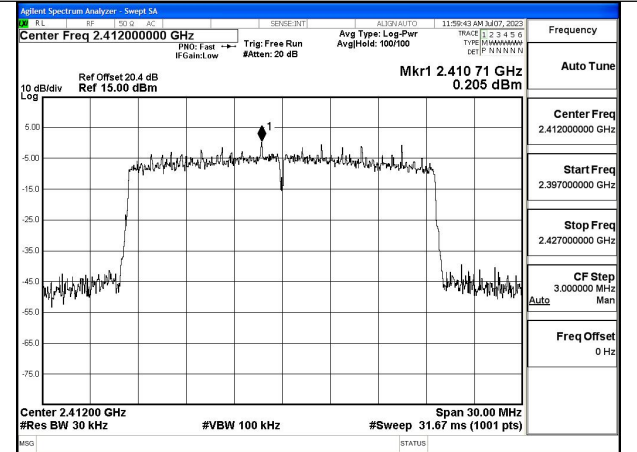

Mode:802.11ax HE20 Tone:106T Frequency:2437MHz
Ant:Chain1

Mode:802.11ax HE20 Tone:106T Frequency:2462MHz
Ant:Chain1

Mode:802.11ax HE20 Tone:242T Frequency:2412MHz
Ant:Chain0

Mode:802.11ax HE20 Tone:242T Frequency:2437MHz
Ant:Chain0

Mode:802.11ax HE20 Tone:242T Frequency:2462MHz
Ant:Chain0

Mode:802.11ax HE20 Tone:242T Frequency:2412MHz
Ant:Chain1

Mode:802.11ax HE20 Tone:242T Frequency:2437MHz
Ant:Chain1

Mode:802.11ax HE20 Tone:242T Frequency:2462MHz
Ant:Chain1