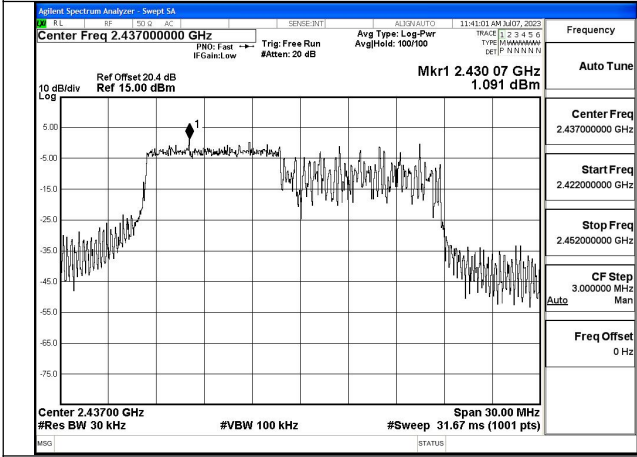

Mode:802.11ax HE20 Tone:106T Frequency:2412MHz
Ant:Chain0

Mode:802.11ax HE20 Tone:106T Frequency:2437MHz
Ant:Chain0

Mode:802.11ax HE20 Tone:106T Frequency:2462MHz
Ant:Chain0

Mode:802.11ax HE20 Tone:106T Frequency:2412MHz
Ant:Chain1

Mode:802.11ax HE20 Tone:106T Frequency:2437MHz
Ant:Chain1

Mode:802.11ax HE20 Tone:106T Frequency:2462MHz
Ant:Chain1

Mode:802.11ax HE20 Tone:242T Frequency:2412MHz
Ant:Chain0

Mode:802.11ax HE20 Tone:242T Frequency:2437MHz
Ant:Chain0