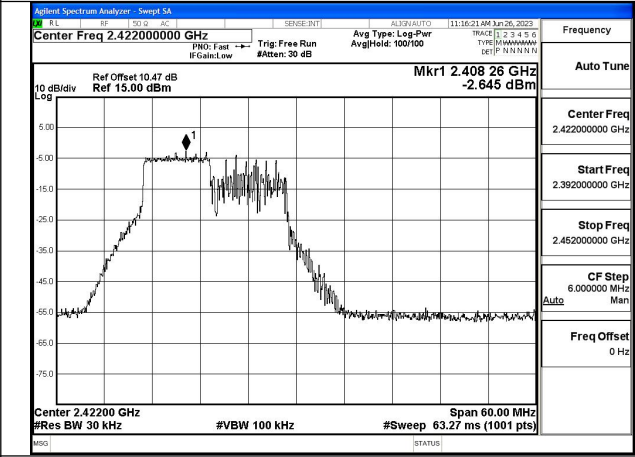

Mode:802.11ax HE40 Tone:52T Frequency:2452MHz
Ant:Chain0

Mode:802.11ax HE40 Tone:52T Frequency:2422MHz
Ant:Chain1

Mode:802.11ax HE40 Tone:52T Frequency:2437MHz
Ant:Chain1

Mode:802.11ax HE40 Tone:52T Frequency:2452MHz
Ant:Chain1

Mode:802.11ax HE40 Tone:106T Frequency:2422MHz
Ant:Chain0

Mode:802.11ax HE40 Tone:106T Frequency:2437MHz
Ant:Chain0

Mode:802.11ax HE40 Tone:106T Frequency:2452MHz
Ant:Chain0

Mode:802.11ax HE40 Tone:106T Frequency:2422MHz
Ant:Chain1