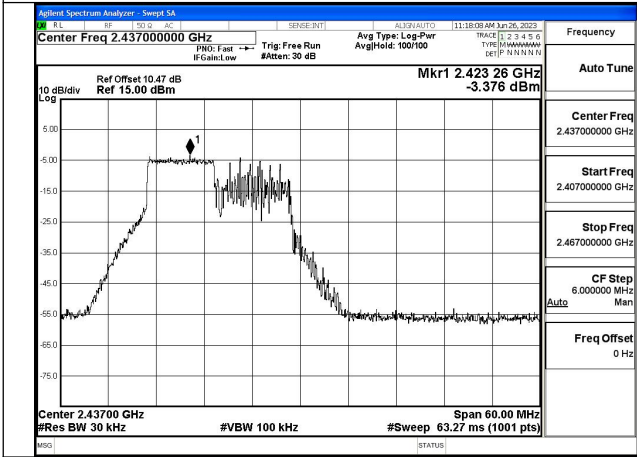

Mode:802.11ax HE40 Tone:52T Frequency:2452MHz
Ant:Chain0

Mode:802.11ax HE40 Tone:52T Frequency:2422MHz
Ant:Chain1

Mode:802.11ax HE40 Tone:52T Frequency:2437MHz
Ant:Chain1

Mode:802.11ax HE40 Tone:52T Frequency:2452MHz
Ant:Chain1

Mode:802.11ax HE40 Tone:106T Frequency:2422MHz
Ant:Chain0

Mode:802.11ax HE40 Tone:106T Frequency:2437MHz
Ant:Chain0

Mode:802.11ax HE40 Tone:106T Frequency:2452MHz
Ant:Chain0

Mode:802.11ax HE40 Tone:106T Frequency:2422MHz
Ant:Chain1

Mode:802.11ax HE40 Tone:106T Frequency:2437MHz
Ant:Chain1

Mode:802.11ax HE40 Tone:106T Frequency:2452MHz
Ant:Chain1