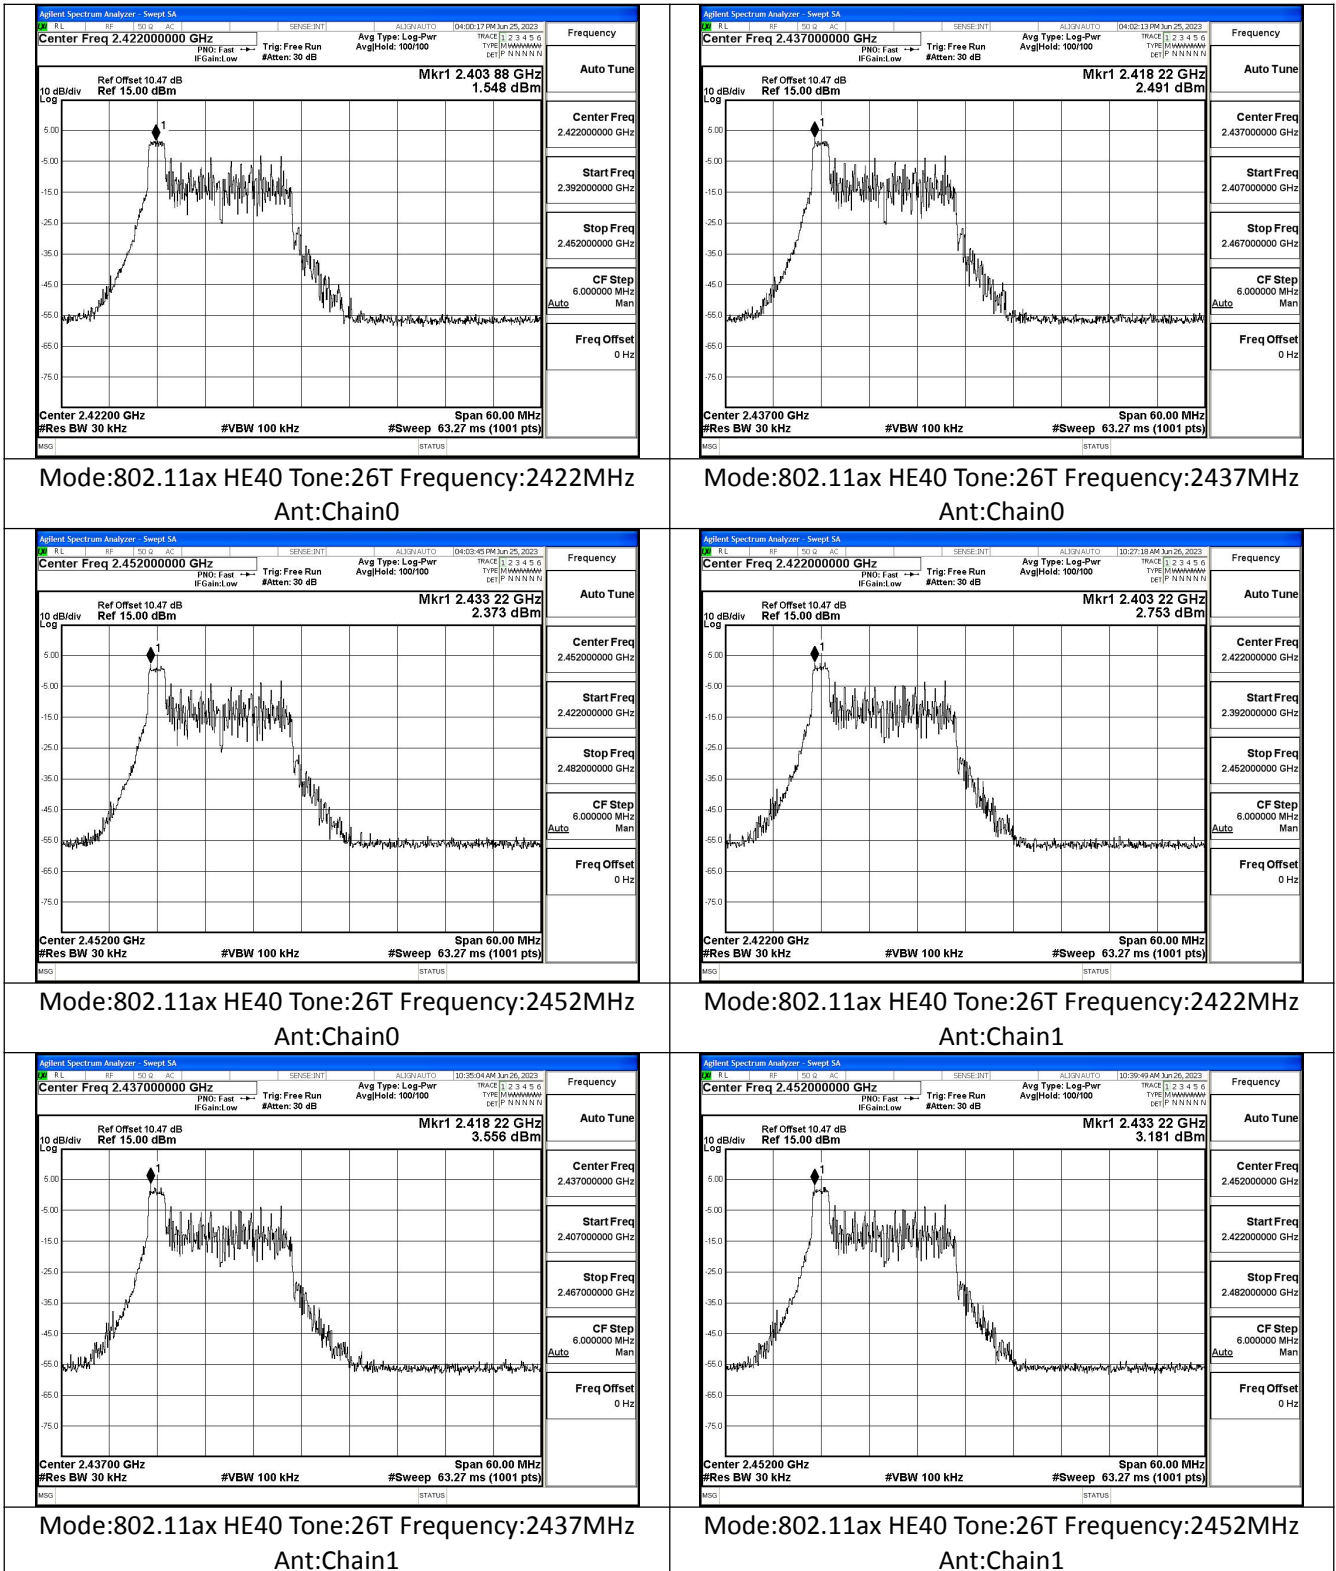

Test Mode: 802.11ax HE40