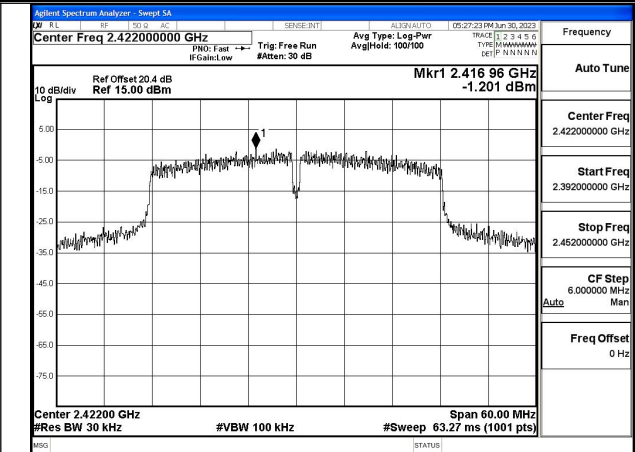

Mode:802.11n HT40 Frequency:2452MHz Ant:Chain0

Mode:802.11n HT40 Frequency:2422MHz Ant:Chain1