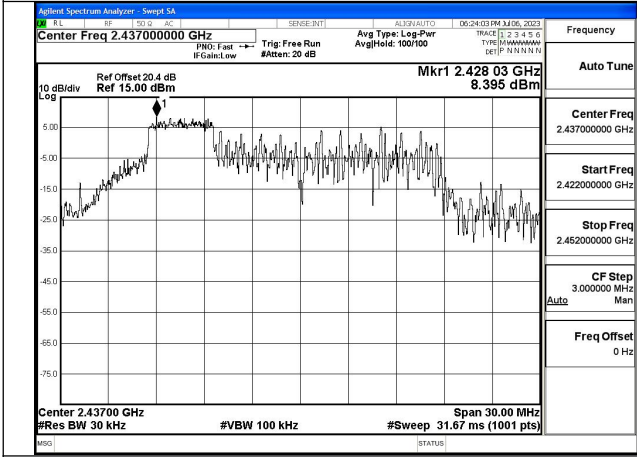

Mode:802.11ax HE20 Tone:52T Frequency:2462MHz
Ant:Chain0

Mode:802.11ax HE20 Tone:52T Frequency:2412MHz
Ant:Chain1

Mode:802.11ax HE20 Tone:52T Frequency:2437MHz
Ant:Chain1

Mode:802.11ax HE20 Tone:52T Frequency:2462MHz
Ant:Chain1

Mode:802.11ax HE20 Tone:106T Frequency:2412MHz
Ant:Chain0

Mode:802.11ax HE20 Tone:106T Frequency:2437MHz
Ant:Chain0

Mode:802.11ax HE20 Tone:106T Frequency:2462MHz
Ant:Chain0

Mode:802.11ax HE20 Tone:106T Frequency:2412MHz
Ant:Chain1