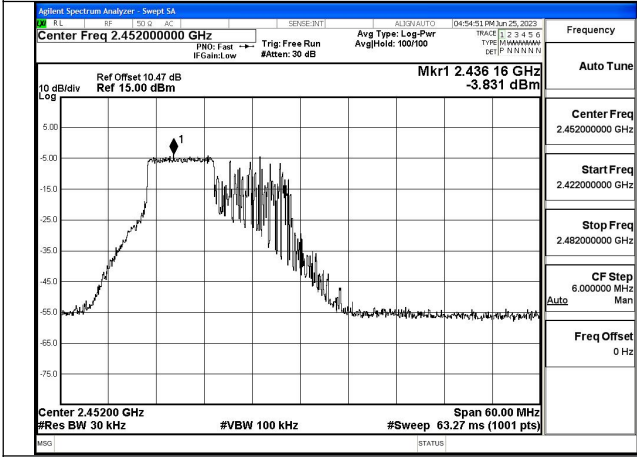

Mode:802.11ax HE40 Tone:52T Frequency:2452MHz
Ant:Chain0

Mode:802.11ax HE40 Tone:52T Frequency:2422MHz
Ant:Chain1

Mode:802.11ax HE40 Tone:52T Frequency:2437MHz
Ant:Chain1

Mode:802.11ax HE40 Tone:52T Frequency:2452MHz
Ant:Chain1

Mode:802.11ax HE40 Tone:106T Frequency:2422MHz
Ant:Chain0

Mode:802.11ax HE40 Tone:106T Frequency:2437MHz
Ant:Chain0

Mode:802.11ax HE40 Tone:106T Frequency:2452MHz
Ant:Chain0

Mode:802.11ax HE40 Tone:106T Frequency:2422MHz
Ant:Chain1