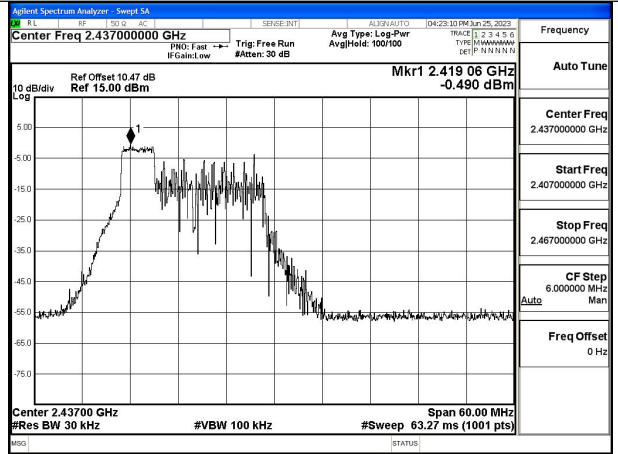

Mode:802.11n HT40 Frequency:2437MHz Ant:Chain1

Mode:802.11n HT40 Frequency:2452MHz Ant:Chain1

Test Mode: 802.11ax HE40

Mode:802.11ax HE40 Tone:52T Frequency:2422MHz
Ant:Chain0

Mode:802.11ax HE40 Tone:52T Frequency:2437MHz
Ant:Chain0

Mode:802.11ax HE40 Tone:52T Frequency:2452MHz
Ant:Chain0

Mode:802.11ax HE40 Tone:52T Frequency:2422MHz
Ant:Chain1

Mode:802.11ax HE40 Tone:52T Frequency:2437MHz
Ant:Chain1

Mode:802.11ax HE40 Tone:52T Frequency:2452MHz
Ant:Chain1