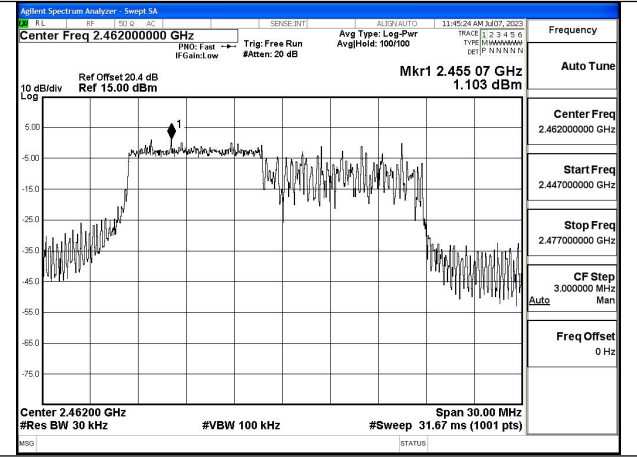

Mode:802.11ax HE20 Tone:106T Frequency:2412MHz
Ant:Chain0

Mode:802.11ax HE20 Tone:106T Frequency:2437MHz
Ant:Chain0

Mode:802.11ax HE20 Tone:106T Frequency:2462MHz
Ant:Chain0

Mode:802.11ax HE20 Tone:106T Frequency:2412MHz
Ant:Chain1

Mode:802.11ax HE20 Tone:106T Frequency:2437MHz
Ant:Chain1

Mode:802.11ax HE20 Tone:106T Frequency:2462MHz
Ant:Chain1

Mode:802.11ax HE20 Tone:242T Frequency:2412MHz
Ant:Chain0

Mode:802.11ax HE20 Tone:242T Frequency:2437MHz
Ant:Chain0