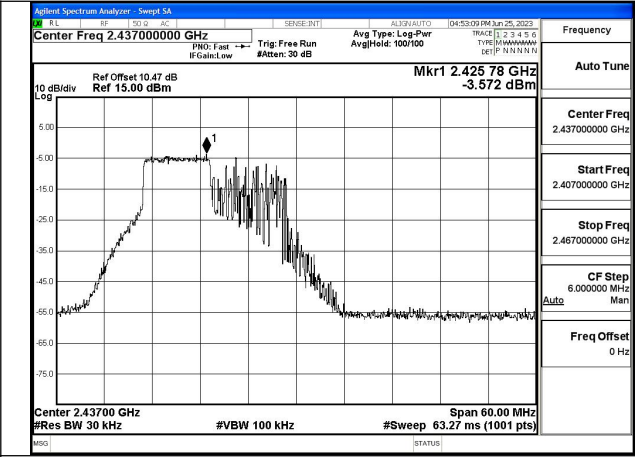

Mode:802.11ax HE40 Tone:52T Frequency:2452MHz
Ant:Chain0

Mode:802.11ax HE40 Tone:52T Frequency:2422MHz
Ant:Chain1

Mode:802.11ax HE40 Tone:52T Frequency:2437MHz
Ant:Chain1

Mode:802.11ax HE40 Tone:52T Frequency:2452MHz
Ant:Chain1

Mode:802.11ax HE40 Tone:106T Frequency:2422MHz
Ant:Chain0

Mode:802.11ax HE40 Tone:106T Frequency:2437MHz
Ant:Chain0

Mode:802.11ax HE40 Tone:106T Frequency:2452MHz
Ant:Chain0

Mode:802.11ax HE40 Tone:106T Frequency:2422MHz
Ant:Chain1