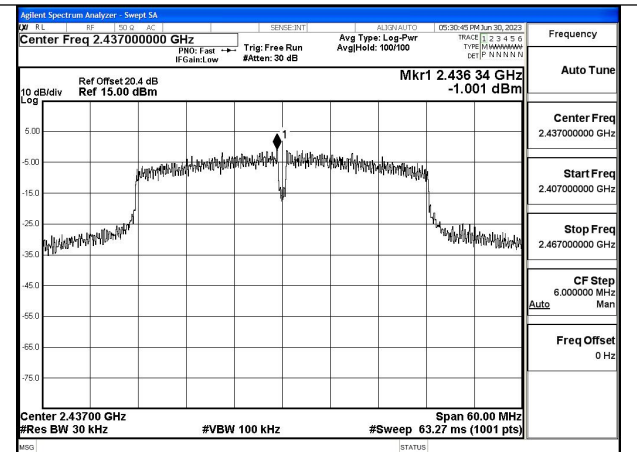

Mode:802.11n HT40 Frequency:2437MHz Ant:Chain0