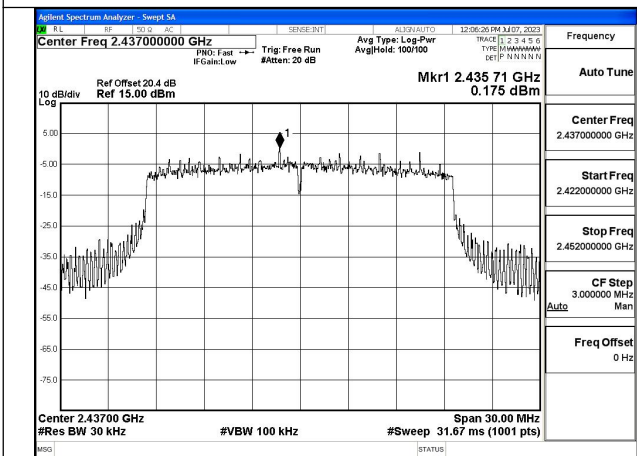

Mode:802.11ax HE20 Tone:106T Frequency:2437MHz
Ant:Chain1

Mode:802.11ax HE20 Tone:106T Frequency:2462MHz
Ant:Chain1

Mode:802.11ax HE20 Tone:242T Frequency:2412MHz
Ant:Chain0

Mode:802.11ax HE20 Tone:242T Frequency:2437MHz
Ant:Chain0

Mode:802.11ax HE20 Tone:242T Frequency:2462MHz
Ant:Chain0

Mode:802.11ax HE20 Tone:242T Frequency:2412MHz
Ant:Chain1

Mode:802.11ax HE20 Tone:242T Frequency:2437MHz
Ant:Chain1

Mode:802.11ax HE20 Tone:242T Frequency:2462MHz
Ant:Chain1