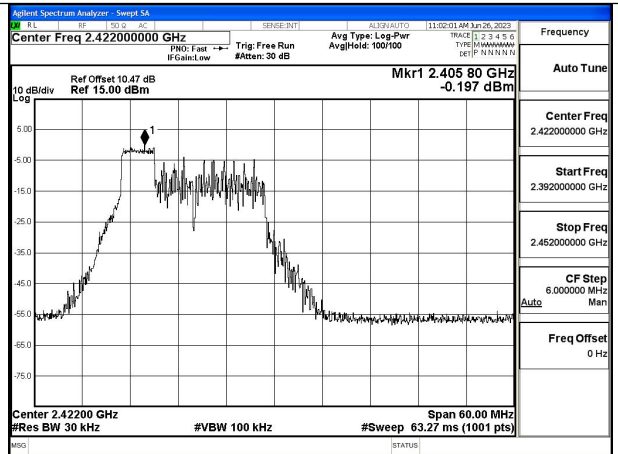

Mode:802.11n HT40 Frequency:2437MHz Ant:Chain1

Mode:802.11n HT40 Frequency:2452MHz Ant:Chain1

Test Mode: 802.11ax HE40

Mode:802.11ax HE40 Tone:52T Frequency:2422MHz
Ant:Chain0

Mode:802.11ax HE40 Tone:52T Frequency:2437MHz
Ant:Chain0

Mode:802.11ax HE40 Tone:52T Frequency:2452MHz
Ant:Chain0

Mode:802.11ax HE40 Tone:52T Frequency:2422MHz
Ant:Chain1

Mode:802.11ax HE40 Tone:52T Frequency:2437MHz
Ant:Chain1

Mode:802.11ax HE40 Tone:52T Frequency:2452MHz
Ant:Chain1