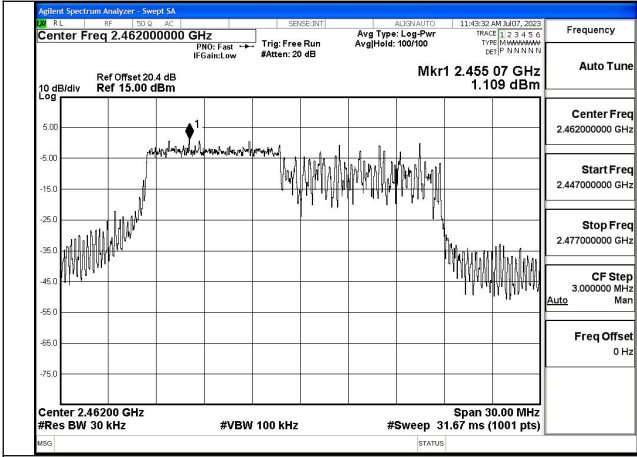

Mode:802.11ax HE20 Tone:52T Frequency:2462MHz
Ant:Chain0

Mode:802.11ax HE20 Tone:52T Frequency:2412MHz
Ant:Chain1

Mode:802.11ax HE20 Tone:52T Frequency:2437MHz
Ant:Chain1

Mode:802.11ax HE20 Tone:52T Frequency:2462MHz
Ant:Chain1

Mode:802.11ax HE20 Tone:106T Frequency:2412MHz
Ant:Chain0

Mode:802.11ax HE20 Tone:106T Frequency:2437MHz
Ant:Chain0

Mode:802.11ax HE20 Tone:106T Frequency:2462MHz
Ant:Chain0

Mode:802.11ax HE20 Tone:106T Frequency:2412MHz
Ant:Chain1