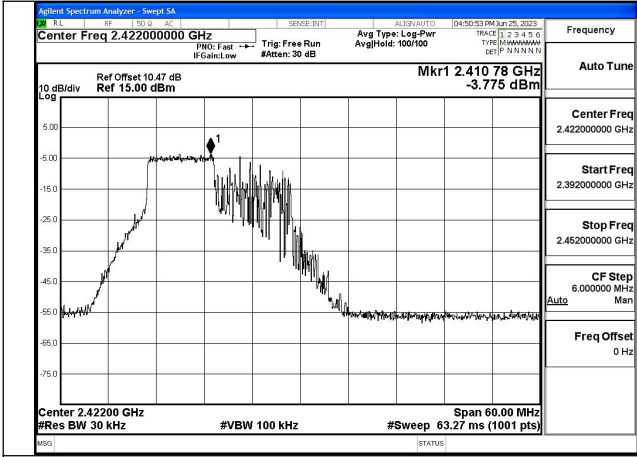

Mode:802.11ax HE40 Tone:52T Frequency:2452MHz
Ant:Chain0

Mode:802.11ax HE40 Tone:52T Frequency:2422MHz
Ant:Chain1

Mode:802.11ax HE40 Tone:52T Frequency:2437MHz
Ant:Chain1

Mode:802.11ax HE40 Tone:52T Frequency:2452MHz
Ant:Chain1

Mode:802.11ax HE40 Tone:106T Frequency:2422MHz
Ant:Chain0

Mode:802.11ax HE40 Tone:106T Frequency:2437MHz
Ant:Chain0

Mode:802.11ax HE40 Tone:106T Frequency:2452MHz
Ant:Chain0

Mode:802.11ax HE40 Tone:106T Frequency:2422MHz
Ant:Chain1