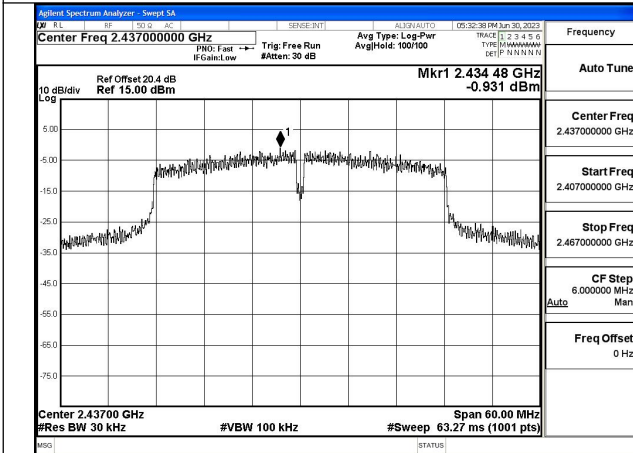

Test Mode: 802.11n HT40

Mode:802.11n HT40 Frequency:2422MHz Ant:Chain0

Mode:802.11n HT40 Frequency:2437MHz Ant:Chain0

Mode:802.11n HT40 Frequency:2452MHz Ant:Chain0

Mode:802.11n HT40 Frequency:2422MHz Ant:Chain1