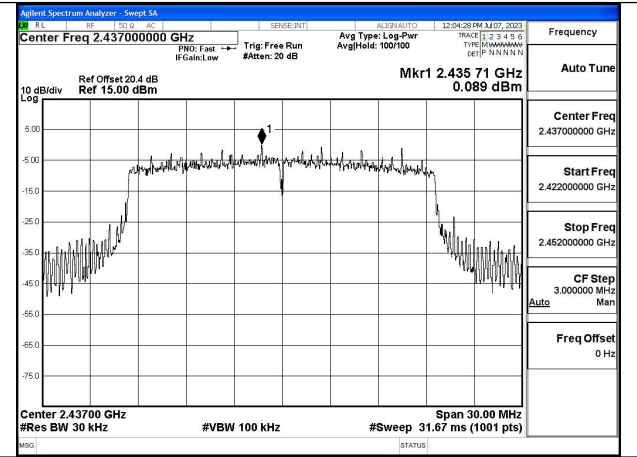

Mode:802.11ax HE20 Tone:106T Frequency:2412MHz
Ant:Chain0

Mode:802.11ax HE20 Tone:106T Frequency:2437MHz
Ant:Chain0

Mode:802.11ax HE20 Tone:106T Frequency:2462MHz
Ant:Chain0

Mode:802.11ax HE20 Tone:106T Frequency:2412MHz
Ant:Chain1

Mode:802.11ax HE20 Tone:106T Frequency:2437MHz
Ant:Chain1

Mode:802.11ax HE20 Tone:106T Frequency:2462MHz
Ant:Chain1

Mode:802.11ax HE20 Tone:242T Frequency:2412MHz
Ant:Chain0

Mode:802.11ax HE20 Tone:242T Frequency:2437MHz
Ant:Chain0