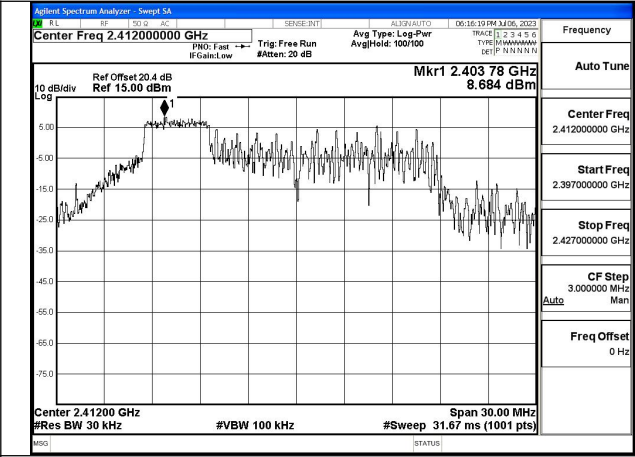

Mode:802.11ax HE20 Tone:52T Frequency:2462MHz
Ant:Chain0

Mode:802.11ax HE20 Tone:52T Frequency:2412MHz
Ant:Chain1

Mode:802.11ax HE20 Tone:52T Frequency:2437MHz
Ant:Chain1

Mode:802.11ax HE20 Tone:52T Frequency:2462MHz
Ant:Chain1

Mode:802.11ax HE20 Tone:106T Frequency:2412MHz
Ant:Chain0

Mode:802.11ax HE20 Tone:106T Frequency:2437MHz
Ant:Chain0

Mode:802.11ax HE20 Tone:106T Frequency:2462MHz
Ant:Chain0

Mode:802.11ax HE20 Tone:106T Frequency:2412MHz
Ant:Chain1