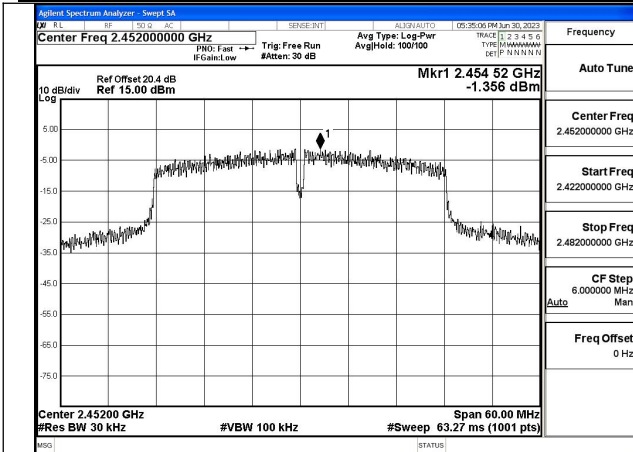

Mode:802.11n HT40 Frequency:2452MHz Ant:Chain0

Mode:802.11n HT40 Frequency:2422MHz Ant:Chain1