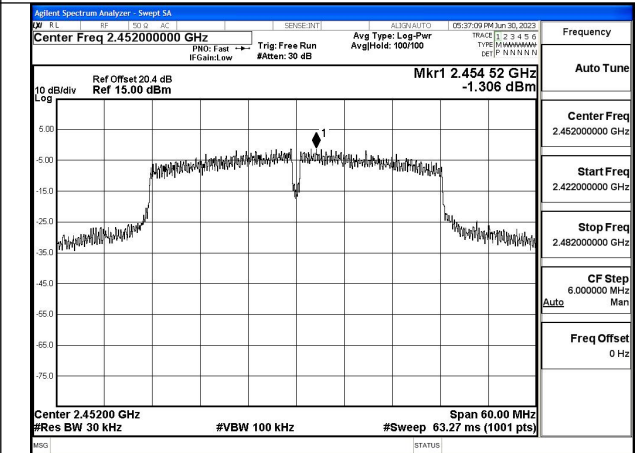

Test Mode: 802.11n HT40

Mode:802.11n HT40 Frequency:2422MHz Ant:Chain0

Mode:802.11n HT40 Frequency:2437MHz Ant:Chain0

Mode:802.11n HT40 Frequency:2452MHz Ant:Chain0

Mode:802.11n HT40 Frequency:2422MHz Ant:Chain1