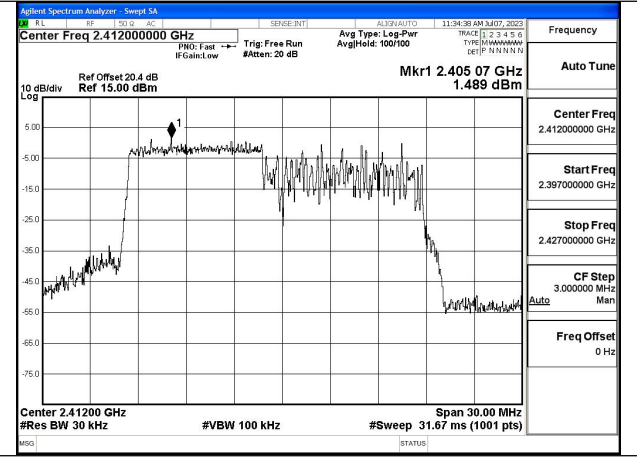

Mode:802.11ax HE20 Tone:52T Frequency:2462MHz
Ant:Chain0

Mode:802.11ax HE20 Tone:52T Frequency:2412MHz
Ant:Chain1

Mode:802.11ax HE20 Tone:52T Frequency:2437MHz
Ant:Chain1

Mode:802.11ax HE20 Tone:52T Frequency:2462MHz
Ant:Chain1

Mode:802.11ax HE20 Tone:106T Frequency:2412MHz
Ant:Chain0

Mode:802.11ax HE20 Tone:106T Frequency:2437MHz
Ant:Chain0

Mode:802.11ax HE20 Tone:106T Frequency:2462MHz
Ant:Chain0

Mode:802.11ax HE20 Tone:106T Frequency:2412MHz
Ant:Chain1