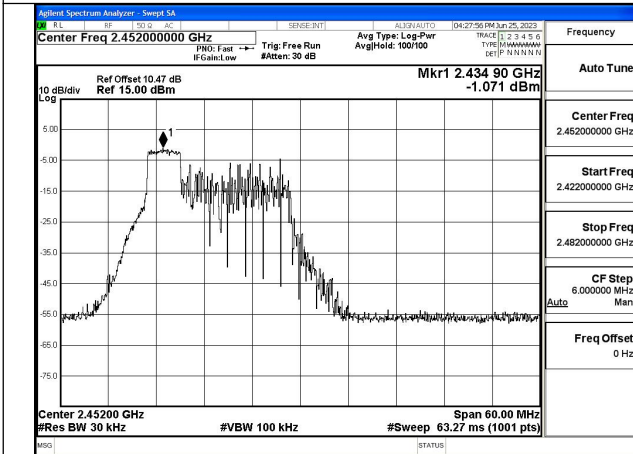

Mode:802.11n HT40 Frequency:2437MHz Ant:Chain1

Mode:802.11n HT40 Frequency:2452MHz Ant:Chain1

Test Mode: 802.11ax HE40

Mode:802.11ax HE40 Tone:52T Frequency:2422MHz
Ant:Chain0

Mode:802.11ax HE40 Tone:52T Frequency:2437MHz
Ant:Chain0

Mode:802.11ax HE40 Tone:52T Frequency:2452MHz
Ant:Chain0

Mode:802.11ax HE40 Tone:52T Frequency:2422MHz
Ant:Chain1

Mode:802.11ax HE40 Tone:52T Frequency:2437MHz
Ant:Chain1

Mode:802.11ax HE40 Tone:52T Frequency:2452MHz
Ant:Chain1