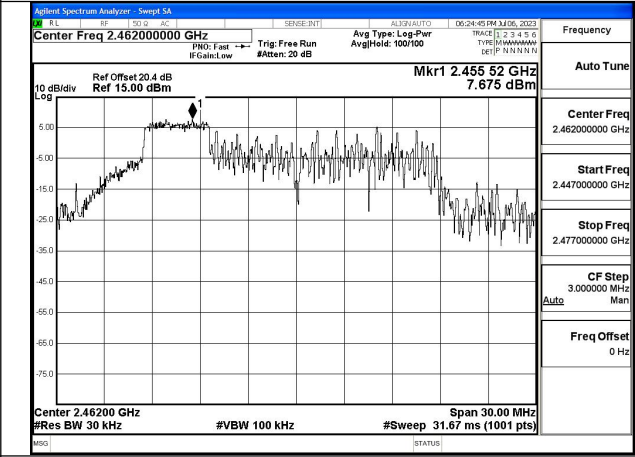

Mode:802.11ax HE20 Tone:52T Frequency:2462MHz
Ant:Chain0

Mode:802.11ax HE20 Tone:52T Frequency:2412MHz
Ant:Chain1

Mode:802.11ax HE20 Tone:52T Frequency:2437MHz
Ant:Chain1

Mode:802.11ax HE20 Tone:52T Frequency:2462MHz
Ant:Chain1

Mode:802.11ax HE20 Tone:106T Frequency:2412MHz
Ant:Chain0

Mode:802.11ax HE20 Tone:106T Frequency:2437MHz
Ant:Chain0

Mode:802.11ax HE20 Tone:106T Frequency:2462MHz
Ant:Chain0

Mode:802.11ax HE20 Tone:106T Frequency:2412MHz
Ant:Chain1