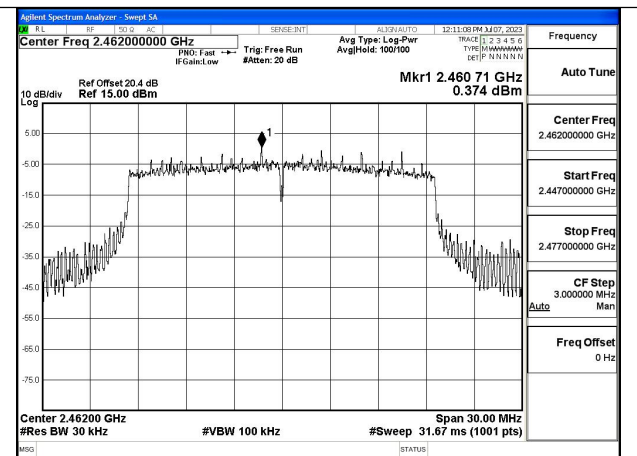

Mode:802.11ax HE20 Tone:106T Frequency:2437MHz
Ant:Chain1

Mode:802.11ax HE20 Tone:106T Frequency:2462MHz
Ant:Chain1

Mode:802.11ax HE20 Tone:242T Frequency:2412MHz
Ant:Chain0

Mode:802.11ax HE20 Tone:242T Frequency:2437MHz
Ant:Chain0

Mode:802.11ax HE20 Tone:242T Frequency:2462MHz
Ant:Chain0

Mode:802.11ax HE20 Tone:242T Frequency:2412MHz
Ant:Chain1

Mode:802.11ax HE20 Tone:242T Frequency:2437MHz
Ant:Chain1

Mode:802.11ax HE20 Tone:242T Frequency:2462MHz
Ant:Chain1