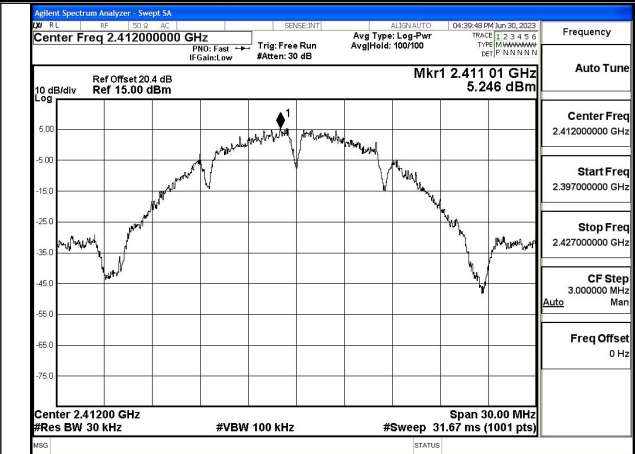

Mode:802.11b Frequency:2412MHz Ant:Chain1