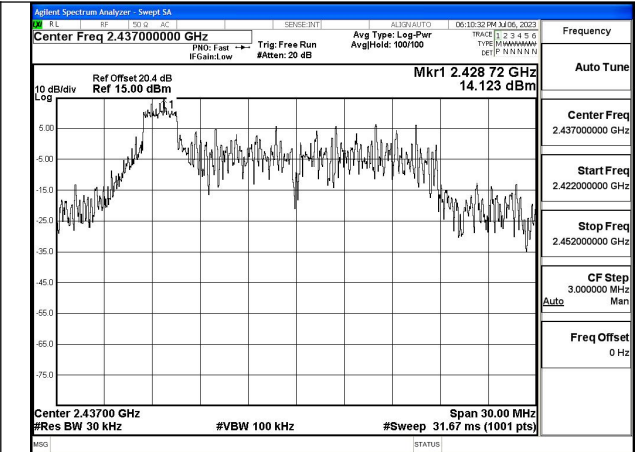

Mode:802.11g Frequency:2462MHz Ant:Chain1

Test Mode: 802.11n HT20

Mode:802.11n HT20 Frequency:2412MHz Ant:Chain0

Mode:802.11n HT20 Frequency:2437MHz Ant:Chain0

Mode:802.11n HT20 Frequency:2462MHz Ant:Chain0

Mode:802.11n HT20 Frequency:2412MHz Ant:Chain1

Mode:802.11n HT20 Frequency:2437MHz Ant:Chain1

Mode:802.11n HT20 Frequency:2462MHz Ant:Chain1

Test Mode: 802.11ax HE20

Mode:802.11ax HE20 Tone:26T Frequency:2412MHz
Ant:Chain0