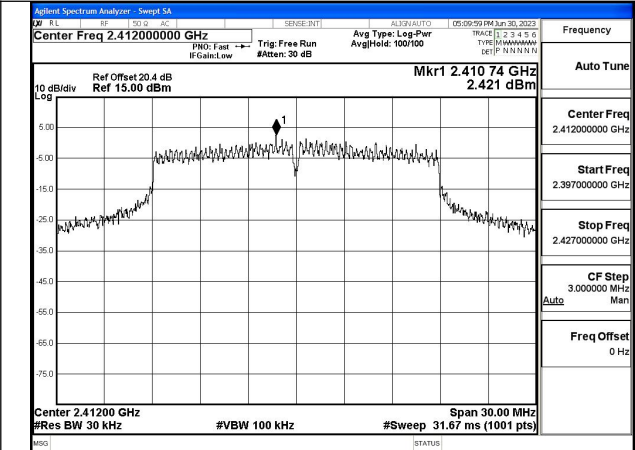

Mode:802.11g Frequency:2462MHz Ant:Chain1

Test Mode: 802.11n HT20

Mode:802.11n HT20 Frequency:2412MHz Ant:Chain0

Mode:802.11n HT20 Frequency:2437MHz Ant:Chain0

Mode:802.11n HT20 Frequency:2462MHz Ant:Chain0