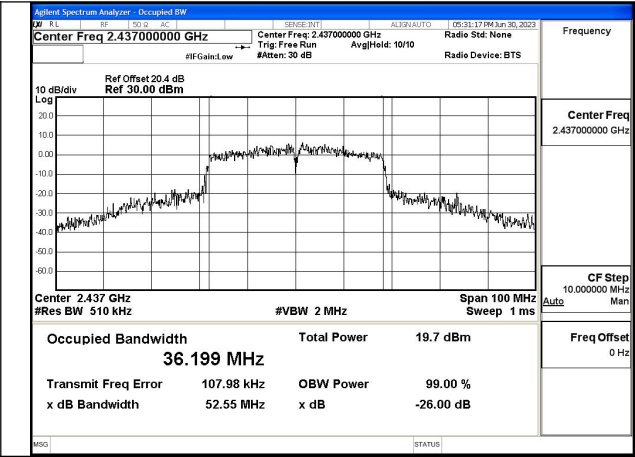

Mode:802.11ax HE20 Tone:242T Frequency:2437MHz
Ant:Chain1

Mode:802.11ax HE20 Tone:242T Frequency:2462MHz
Ant:Chain1

Test Mode: 802.11n HT40

Mode:802.11n HT40 Frequency:2422MHz Ant:Chain0

Mode:802.11n HT40 Frequency:2437MHz Ant:Chain0