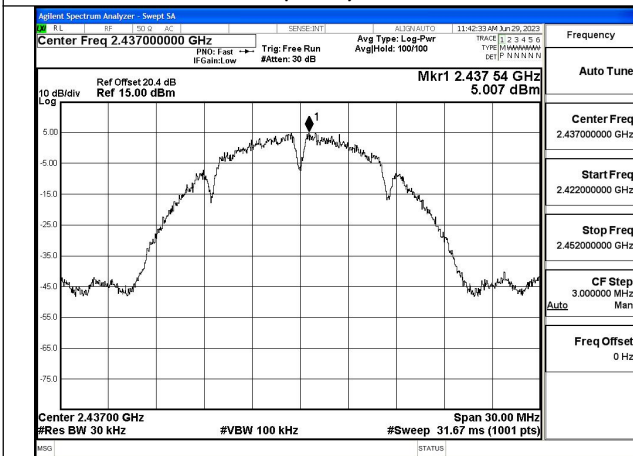

Test Mode: 802.11b

Mode:802.11b Frequency:2462MHz Ant:Chain0

Mode:802.11b Frequency:2412MHz Ant:Chain1

Mode:802.11b Frequency:2437MHz Ant:Chain1

Mode:802.11b Frequency:2462MHz Ant:Chain1

Test Mode: 802.11g

Mode:802.11g Frequency:2412MHz Ant:Chain0

Mode:802.11g Frequency:2437MHz Ant:Chain0

Mode:802.11g Frequency:2462MHz Ant:Chain0

Mode:802.11g Frequency:2412MHz Ant:Chain1

Mode:802.11g Frequency:2437MHz Ant:Chain1