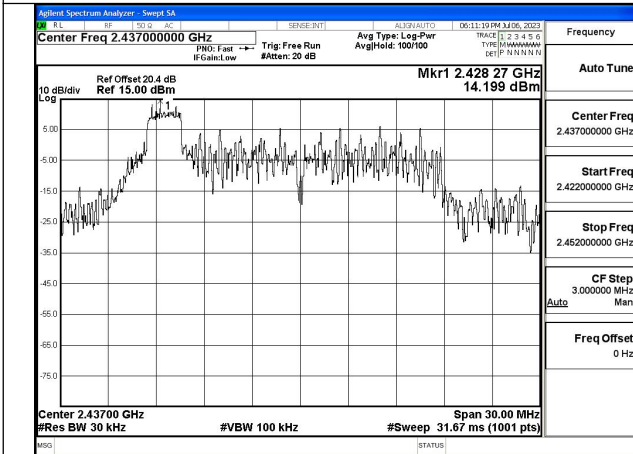

Mode:802.11n HT20 Frequency:2412MHz Ant:Chain1

Mode:802.11n HT20 Frequency:2437MHz Ant:Chain1

Mode:802.11n HT20 Frequency:2462MHz Ant:Chain1

Test Mode: 802.11ax HE20

Mode:802.11ax HE20 Tone:26T Frequency:2412MHz
Ant:Chain0

Mode:802.11ax HE20 Tone:26T Frequency:2437MHz
Ant:Chain0

Mode:802.11ax HE20 Tone:26T Frequency:2462MHz
Ant:Chain0

Mode:802.11ax HE20 Tone:26T Frequency:2412MHz
Ant:Chain1

Mode:802.11ax HE20 Tone:26T Frequency:2437MHz
Ant:Chain1