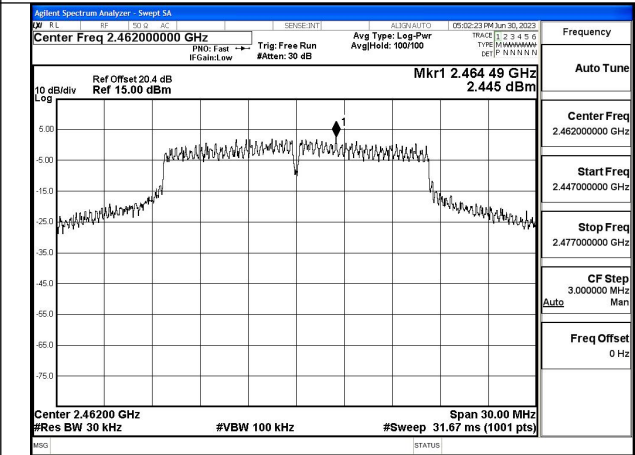

Mode:802.11g Frequency:2412MHz Ant:Chain0

Mode:802.11g Frequency:2437MHz Ant:Chain0

Mode:802.11g Frequency:2462MHz Ant:Chain0

Mode:802.11g Frequency:2412MHz Ant:Chain1

Mode:802.11g Frequency:2437MHz Ant:Chain1