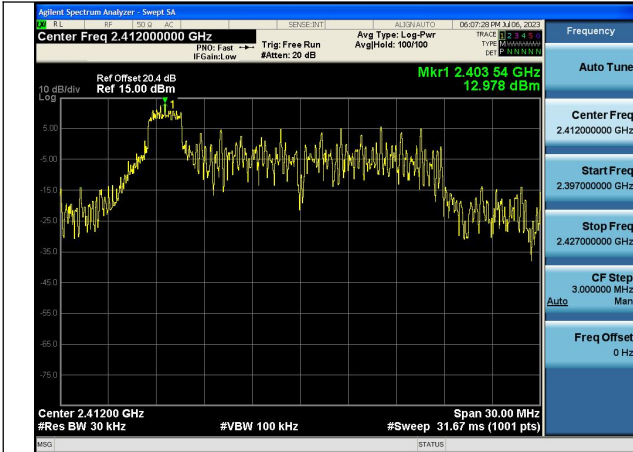

Mode:802.11g Frequency:2462MHz Ant:Chain1

Test Mode: 802.11n HT20

Mode:802.11n HT20 Frequency:2412MHz Ant:Chain0

Mode:802.11n HT20 Frequency:2437MHz Ant:Chain0

Mode:802.11n HT20 Frequency:2462MHz Ant:Chain0

Mode:802.11n HT20 Frequency:2412MHz Ant:Chain1

Mode:802.11n HT20 Frequency:2437MHz Ant:Chain1

Mode:802.11n HT20 Frequency:2462MHz Ant:Chain1

Test Mode: 802.11ax HE20

Mode:802.11ax HE20 Tone:26T Frequency:2412MHz
Ant:Chain0