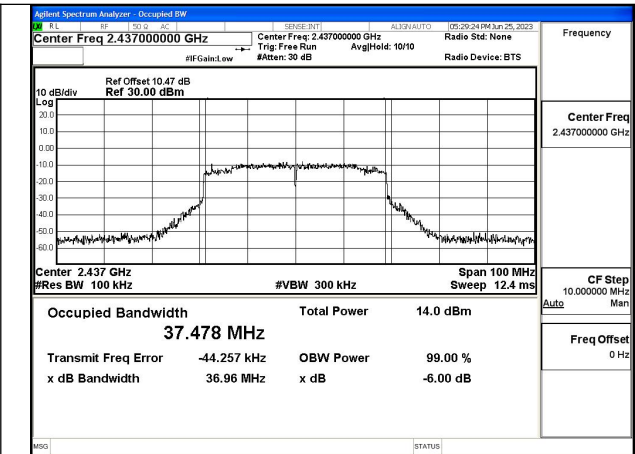

Mode:802.11ax HE40 Tone:484T Frequency:2437MHz
Ant:Chain0