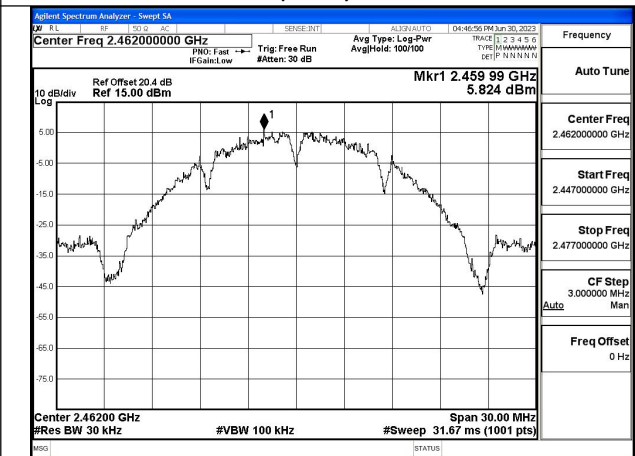

Test Mode: 802.11b

Mode:802.11b Frequency:2462MHz Ant:Chain0

Mode:802.11b Frequency:2412MHz Ant:Chain1

Mode:802.11b Frequency:2437MHz Ant:Chain1

Mode:802.11b Frequency:2462MHz Ant:Chain1

Test Mode: 802.11g

Mode:802.11g Frequency:2412MHz Ant:Chain0

Mode:802.11g Frequency:2437MHz Ant:Chain0

Mode:802.11g Frequency:2462MHz Ant:Chain0

Mode:802.11g Frequency:2412MHz Ant:Chain1

Mode:802.11g Frequency:2437MHz Ant:Chain1