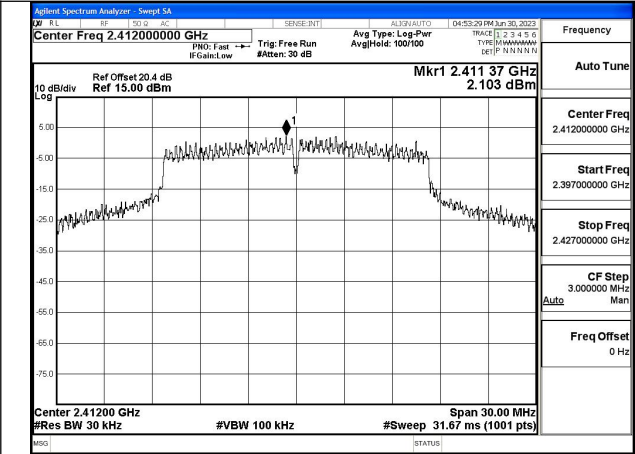

Mode:802.11g Frequency:2412MHz Ant:Chain1