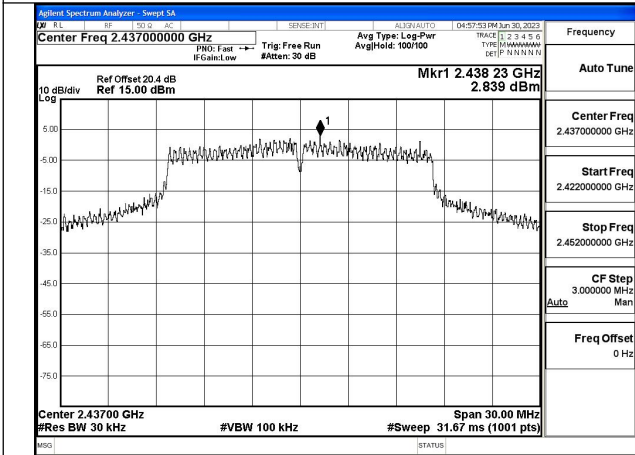

Test Mode: 802.11b

Mode:802.11b Frequency:2462MHz Ant:Chain0

Mode:802.11b Frequency:2412MHz Ant:Chain1

Mode:802.11b Frequency:2437MHz Ant:Chain1

Mode:802.11b Frequency:2462MHz Ant:Chain1

Test Mode: 802.11g

Mode:802.11g Frequency:2412MHz Ant:Chain0

Mode:802.11g Frequency:2437MHz Ant:Chain0

Mode:802.11g Frequency:2462MHz Ant:Chain0

Mode:802.11g Frequency:2412MHz Ant:Chain1

Mode:802.11g Frequency:2437MHz Ant:Chain1

Mode:802.11g Frequency:2462MHz Ant:Chain1

Test Mode: 802.11n HT20

Mode:802.11n HT20 Frequency:2412MHz Ant:Chain0

Mode:802.11n HT20 Frequency:2437MHz Ant:Chain0

Mode:802.11n HT20 Frequency:2462MHz Ant:Chain0