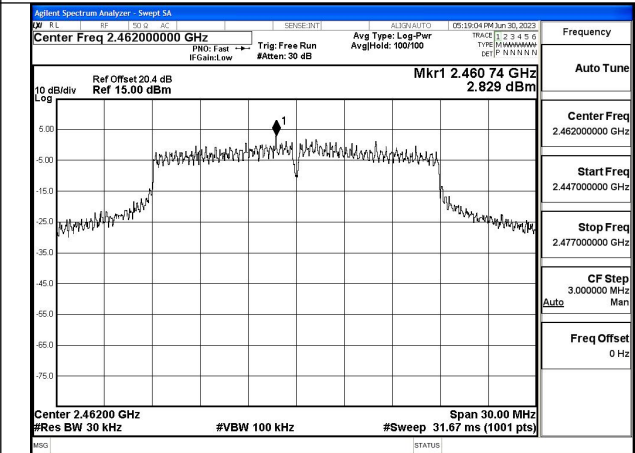

Mode:802.11g Frequency:2462MHz Ant:Chain1

Test Mode: 802.11n HT20

Mode:802.11n HT20 Frequency:2412MHz Ant:Chain0

Mode:802.11n HT20 Frequency:2437MHz Ant:Chain0

Mode:802.11n HT20 Frequency:2462MHz Ant:Chain0

Mode:802.11n HT20 Frequency:2412MHz Ant:Chain1

Mode:802.11n HT20 Frequency:2437MHz Ant:Chain1

Mode:802.11n HT20 Frequency:2462MHz Ant:Chain1

Test Mode: 802.11ax HE20

Mode:802.11ax HE20 Tone:26T Frequency:2412MHz
Ant:Chain0