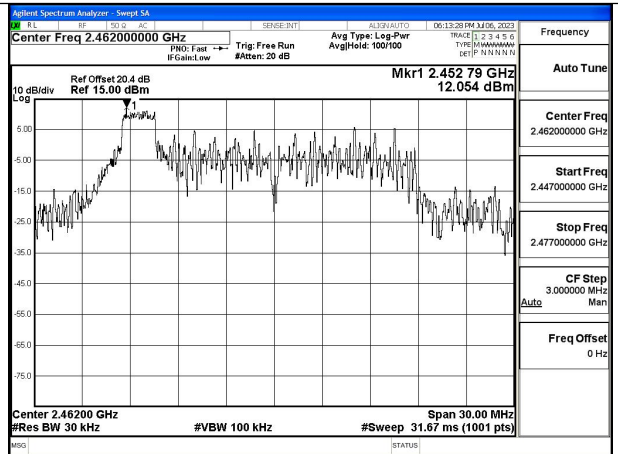

Mode:802.11n HT20 Frequency:2412MHz Ant:Chain1

Mode:802.11n HT20 Frequency:2437MHz Ant:Chain1

Mode:802.11n HT20 Frequency:2462MHz Ant:Chain1

Test Mode: 802.11ax HE20

Mode:802.11ax HE20 Tone:26T Frequency:2412MHz
Ant:Chain0

Mode:802.11ax HE20 Tone:26T Frequency:2437MHz
Ant:Chain0

Mode:802.11ax HE20 Tone:26T Frequency:2462MHz
Ant:Chain0

Mode:802.11ax HE20 Tone:26T Frequency:2412MHz
Ant:Chain1

Mode:802.11ax HE20 Tone:26T Frequency:2437MHz
Ant:Chain1

Mode:802.11ax HE20 Tone:26T Frequency:2462MHz
Ant:Chain1

Mode:802.11ax HE20 Tone:52T Frequency:2412MHz
Ant:Chain0

Mode:802.11ax HE20 Tone:52T Frequency:2437MHz
Ant:Chain0