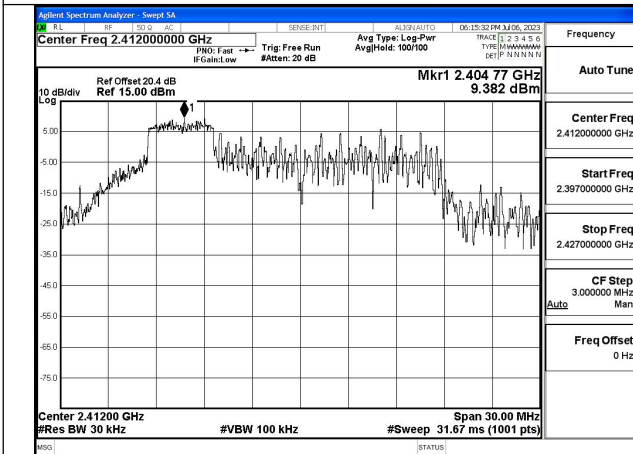

Mode:802.11n HT20 Frequency:2412MHz Ant:Chain1

Mode:802.11n HT20 Frequency:2437MHz Ant:Chain1

Mode:802.11n HT20 Frequency:2462MHz Ant:Chain1

Test Mode: 802.11ax HE20

Mode:802.11ax HE20 Tone:26T Frequency:2412MHz
Ant:Chain0

Mode:802.11ax HE20 Tone:26T Frequency:2437MHz
Ant:Chain0

Mode:802.11ax HE20 Tone:26T Frequency:2462MHz
Ant:Chain0

Mode:802.11ax HE20 Tone:26T Frequency:2412MHz
Ant:Chain1

Mode:802.11ax HE20 Tone:26T Frequency:2437MHz
Ant:Chain1

Mode:802.11ax HE20 Tone:26T Frequency:2462MHz
Ant:Chain1

Mode:802.11ax HE20 Tone:52T Frequency:2412MHz
Ant:Chain0

Mode:802.11ax HE20 Tone:52T Frequency:2437MHz
Ant:Chain0