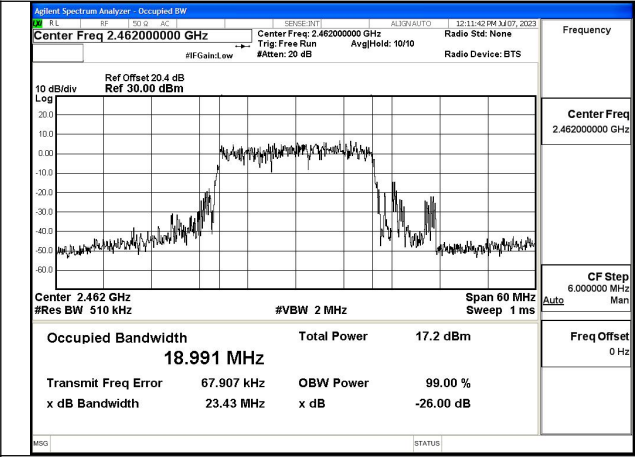

Mode:802.11ax HE20 Tone:242T Frequency:2437MHz
Ant:Chain1

Mode:802.11ax HE20 Tone:242T Frequency:2462MHz
Ant:Chain1

Test Mode: 802.11n HT40

Mode:802.11n HT40 Frequency:2422MHz Ant:Chain0

Mode:802.11n HT40 Frequency:2437MHz Ant:Chain0