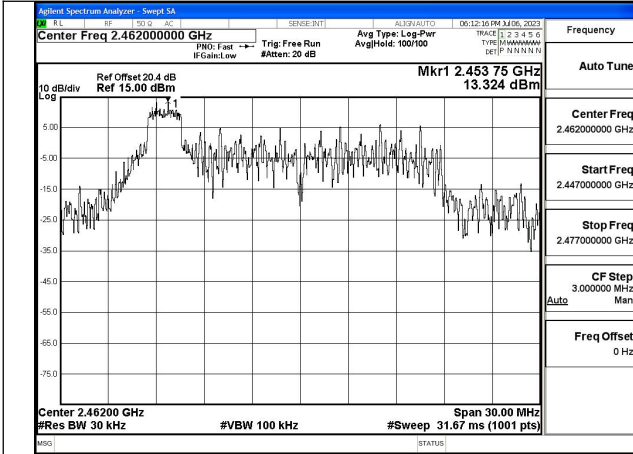

Mode:802.11n HT20 Frequency:2412MHz Ant:Chain1

Mode:802.11n HT20 Frequency:2437MHz Ant:Chain1

Mode:802.11n HT20 Frequency:2462MHz Ant:Chain1

Test Mode: 802.11ax HE20

Mode:802.11ax HE20 Tone:26T Frequency:2412MHz
Ant:Chain0

Mode:802.11ax HE20 Tone:26T Frequency:2437MHz
Ant:Chain0

Mode:802.11ax HE20 Tone:26T Frequency:2462MHz
Ant:Chain0

Mode:802.11ax HE20 Tone:26T Frequency:2412MHz
Ant:Chain1

Mode:802.11ax HE20 Tone:26T Frequency:2437MHz
Ant:Chain1