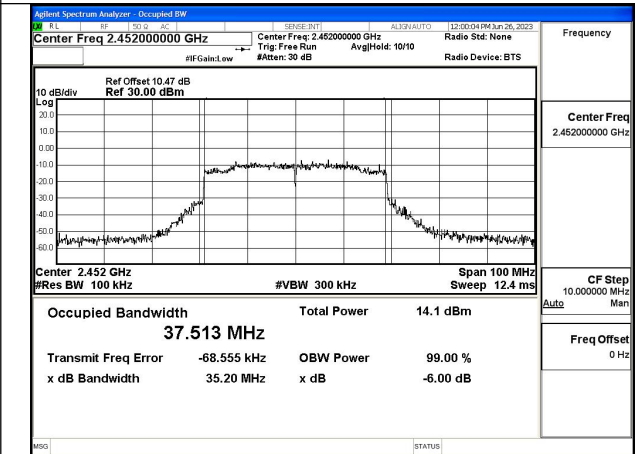

Mode:802.11ax HE40 Tone:484T Frequency:2452MHz
Ant:Chain0

Mode:802.11ax HE40 Tone:484T Frequency:2422MHz
Ant:Chain1

Mode:802.11ax HE40 Tone:484T Frequency:2437MHz
Ant:Chain1

Mode:802.11ax HE40 Tone:484T Frequency:2452MHz
Ant:Chain1