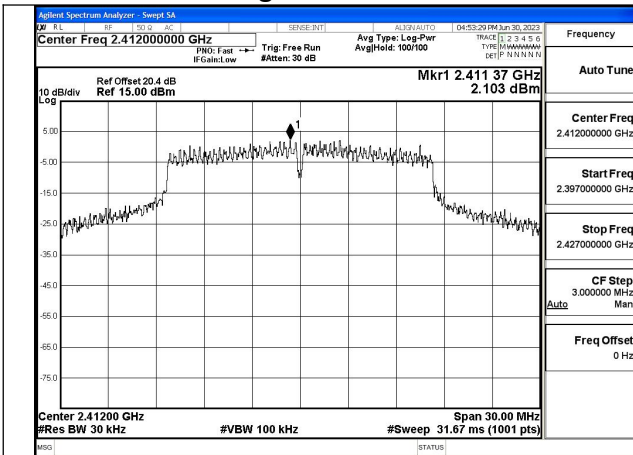

Test Mode: 802.11b

Mode:802.11b Frequency:2462MHz Ant:Chain0

Mode:802.11b Frequency:2412MHz Ant:Chain1

Mode:802.11b Frequency:2437MHz Ant:Chain1

Mode:802.11b Frequency:2462MHz Ant:Chain1

Test Mode: 802.11g