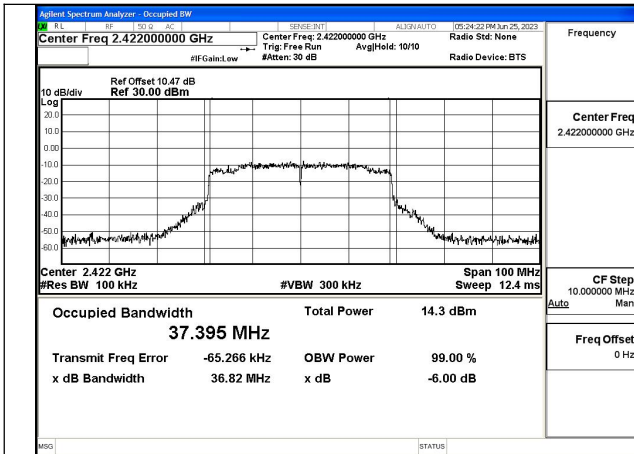

Test Mode: 802.11ax HE40

Mode:802.11ax HE40 Tone:484T Frequency:2422MHz
Ant:Chain0