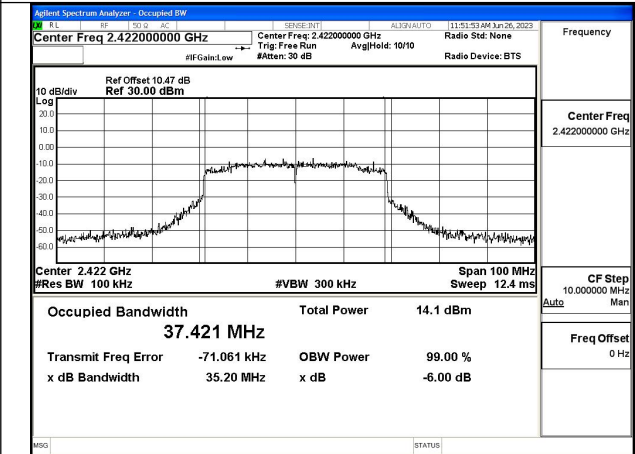

Mode:802.11ax HE40 Tone:484T Frequency:2452MHz
Ant:Chain0

Mode:802.11ax HE40 Tone:484T Frequency:2422MHz
Ant:Chain1

Mode:802.11ax HE40 Tone:484T Frequency:2437MHz
Ant:Chain1

Mode:802.11ax HE40 Tone:484T Frequency:2452MHz
Ant:Chain1