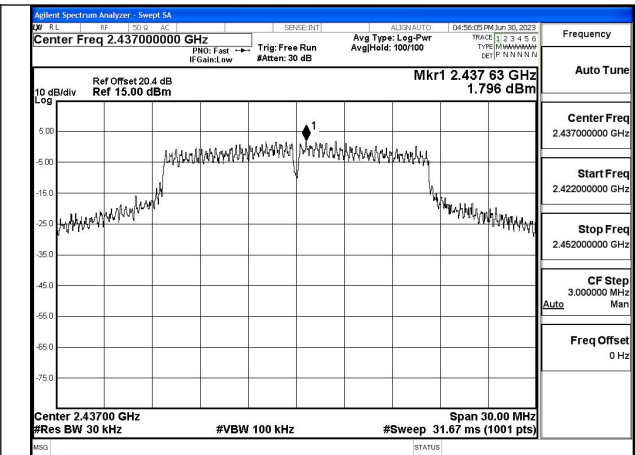

Mode:802.11g Frequency:2437MHz Ant:Chain0