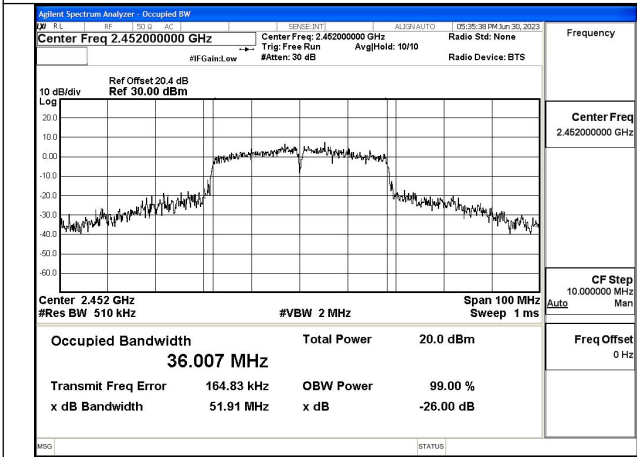

Mode:802.11ax HE20 Tone:242T Frequency:2437MHz
Ant:Chain1

Mode:802.11ax HE20 Tone:242T Frequency:2462MHz
Ant:Chain1

Test Mode: 802.11n HT40

Mode:802.11n HT40 Frequency:2422MHz Ant:Chain0

Mode:802.11n HT40 Frequency:2437MHz Ant:Chain0