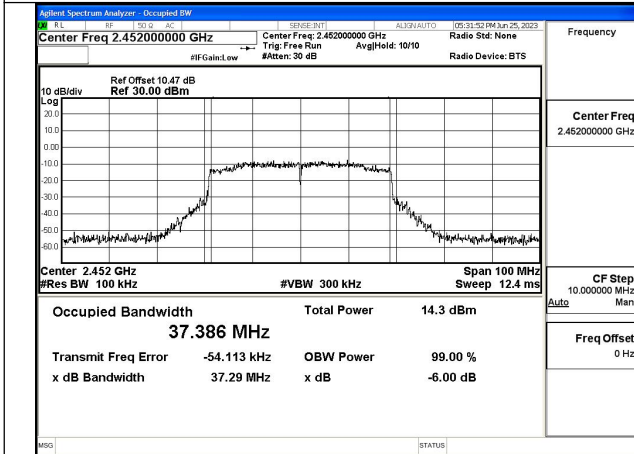

Mode:802.11n HT40 Frequency:2452MHz Ant:Chain0

Mode:802.11n HT40 Frequency:2422MHz Ant:Chain1

Test Mode: 802.11ax HE40

Mode:802.11ax HE40 Tone:484T Frequency:2422MHz
Ant:Chain0

Mode:802.11ax HE40 Tone:484T Frequency:2437MHz
Ant:Chain0

Mode:802.11ax HE40 Tone:484T Frequency:2452MHz
Ant:Chain0

Mode:802.11ax HE40 Tone:484T Frequency:2422MHz
Ant:Chain1

Mode:802.11ax HE40 Tone:484T Frequency:2437MHz
Ant:Chain1

Mode:802.11ax HE40 Tone:484T Frequency:2452MHz
Ant:Chain1