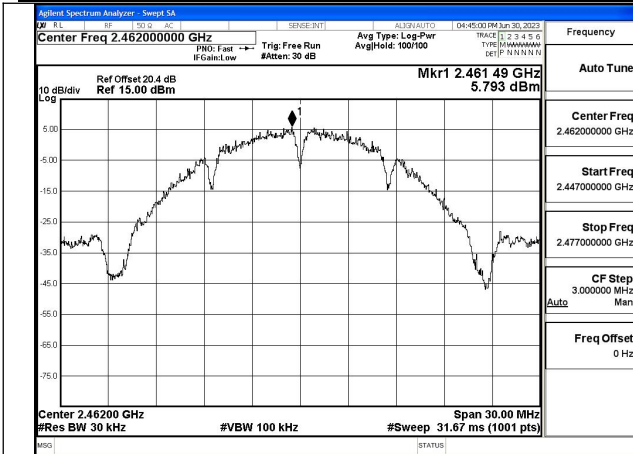

Mode:802.11b Frequency:2462MHz Ant:Chain0