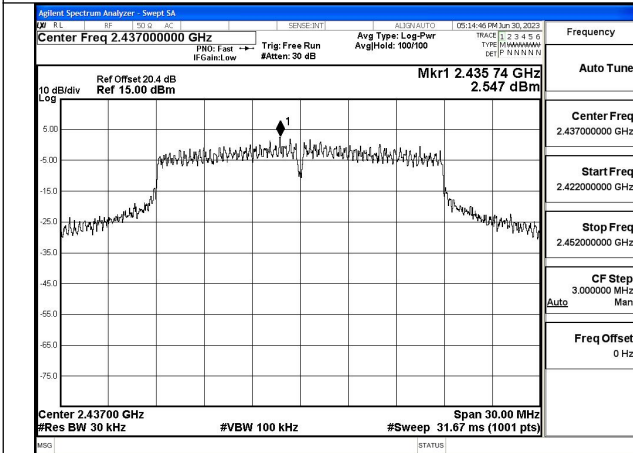

Mode:802.11g Frequency:2462MHz Ant:Chain1

Test Mode: 802.11n HT20

Mode:802.11n HT20 Frequency:2412MHz Ant:Chain0

Mode:802.11n HT20 Frequency:2437MHz Ant:Chain0

Mode:802.11n HT20 Frequency:2462MHz Ant:Chain0

Mode:802.11n HT20 Frequency:2412MHz Ant:Chain1

Mode:802.11n HT20 Frequency:2437MHz Ant:Chain1

Mode:802.11n HT20 Frequency:2462MHz Ant:Chain1

Test Mode: 802.11ax HE20

Mode:802.11ax HE20 Tone:26T Frequency:2412MHz
Ant:Chain0