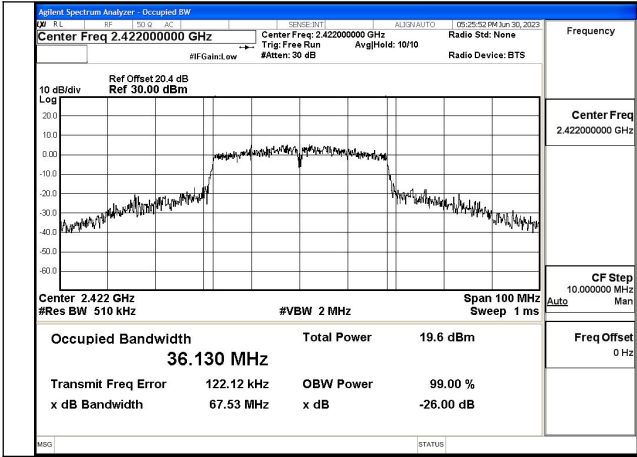

Mode:802.11ax HE20 Tone:242T Frequency:2437MHz
Ant:Chain1

Mode:802.11ax HE20 Tone:242T Frequency:2462MHz
Ant:Chain1

Test Mode: 802.11n HT40

Mode:802.11n HT40 Frequency:2422MHz Ant:Chain0

Mode:802.11n HT40 Frequency:2437MHz Ant:Chain0