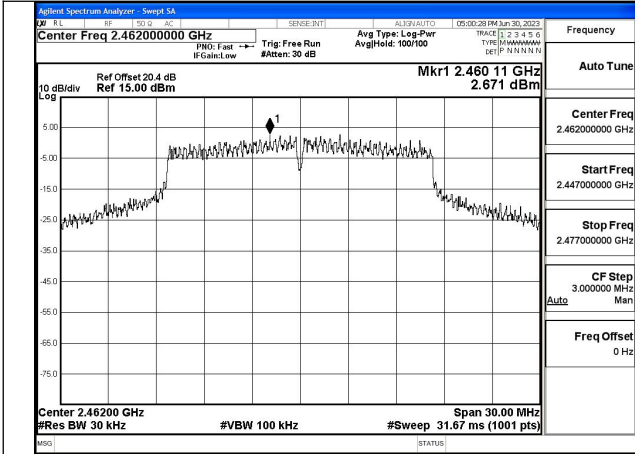

Mode:802.11g Frequency:2462MHz Ant:Chain0