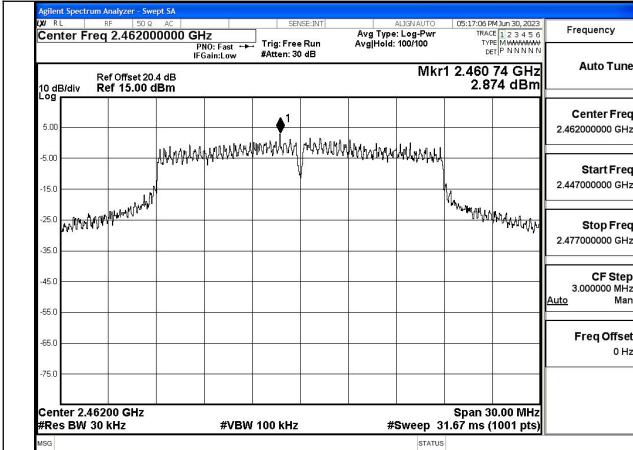

Mode:802.11g Frequency:2462MHz Ant:Chain1

Test Mode: 802.11n HT20

Mode:802.11n HT20 Frequency:2412MHz Ant:Chain0

Mode:802.11n HT20 Frequency:2437MHz Ant:Chain0

Mode:802.11n HT20 Frequency:2462MHz Ant:Chain0