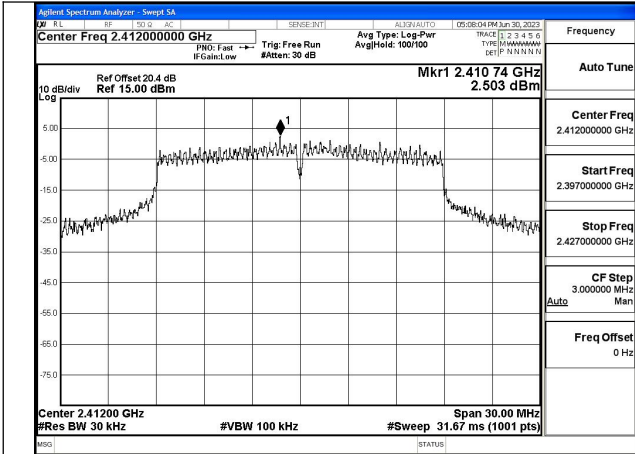

Test Mode: 802.11n HT20

Mode:802.11n HT20 Frequency:2412MHz Ant:Chain0