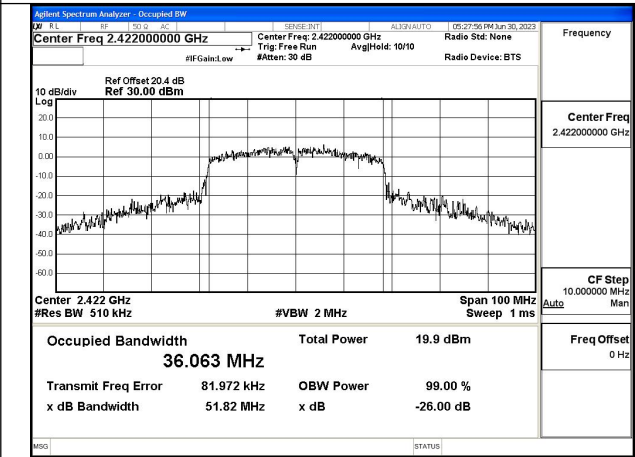

Mode:802.11n HT40 Frequency:2422MHz Ant:Chain1