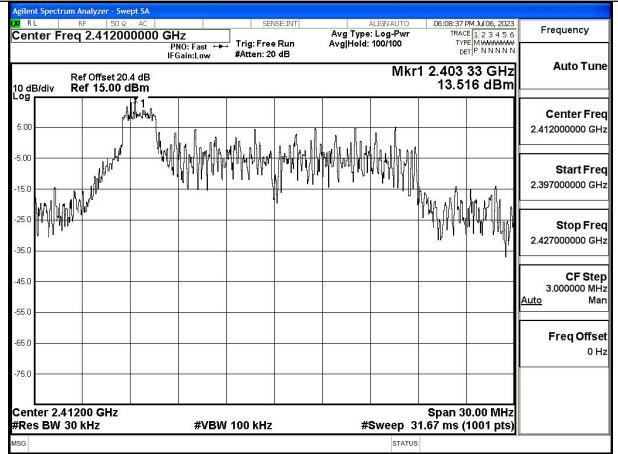

Mode:802.11n HT20 Frequency:2412MHz Ant:Chain1

Mode:802.11n HT20 Frequency:2437MHz Ant:Chain1

Mode:802.11n HT20 Frequency:2462MHz Ant:Chain1

Test Mode: 802.11ax HE20

Mode:802.11ax HE20 Tone:26T Frequency:2412MHz
Ant:Chain0

Mode:802.11ax HE20 Tone:26T Frequency:2437MHz
Ant:Chain0

Mode:802.11ax HE20 Tone:26T Frequency:2462MHz
Ant:Chain0

Mode:802.11ax HE20 Tone:26T Frequency:2412MHz
Ant:Chain1

Mode:802.11ax HE20 Tone:26T Frequency:2437MHz
Ant:Chain1