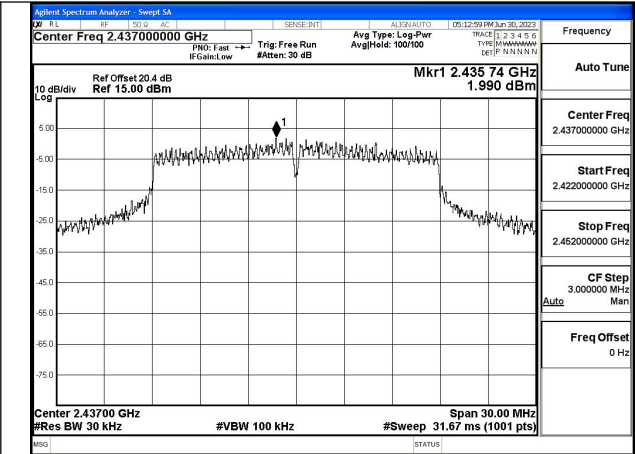

Mode:802.11n HT20 Frequency:2437MHz Ant:Chain0