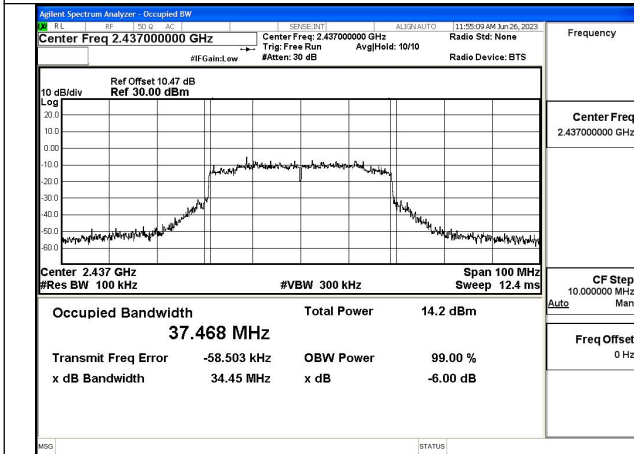

Mode:802.11n HT40 Frequency:2452MHz Ant:Chain0

Mode:802.11n HT40 Frequency:2422MHz Ant:Chain1

Test Mode: 802.11ax HE40

Mode:802.11ax HE40 Tone:484T Frequency:2422MHz
Ant:Chain0

Mode:802.11ax HE40 Tone:484T Frequency:2437MHz
Ant:Chain0

Mode:802.11ax HE40 Tone:484T Frequency:2452MHz
Ant:Chain0

Mode:802.11ax HE40 Tone:484T Frequency:2422MHz
Ant:Chain1

Mode:802.11ax HE40 Tone:484T Frequency:2437MHz
Ant:Chain1

Mode:802.11ax HE40 Tone:484T Frequency:2452MHz
Ant:Chain1