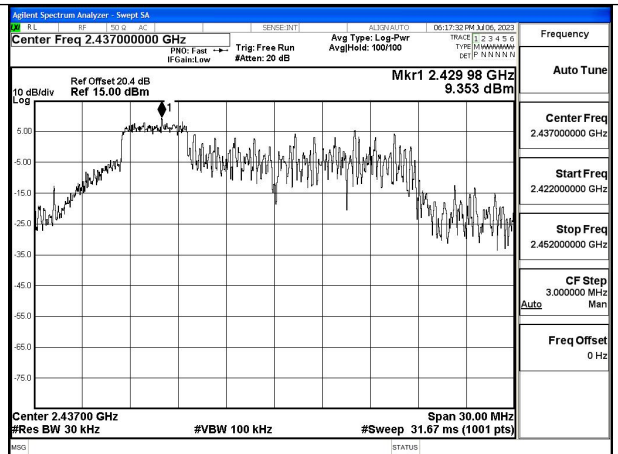

Mode:802.11n HT20 Frequency:2412MHz Ant:Chain1

Mode:802.11n HT20 Frequency:2437MHz Ant:Chain1

Mode:802.11n HT20 Frequency:2462MHz Ant:Chain1

Test Mode: 802.11ax HE20

Mode:802.11ax HE20 Tone:26T Frequency:2412MHz
Ant:Chain0

Mode:802.11ax HE20 Tone:26T Frequency:2437MHz
Ant:Chain0

Mode:802.11ax HE20 Tone:26T Frequency:2462MHz
Ant:Chain0

Mode:802.11ax HE20 Tone:26T Frequency:2412MHz
Ant:Chain1

Mode:802.11ax HE20 Tone:26T Frequency:2437MHz
Ant:Chain1

Mode:802.11ax HE20 Tone:26T Frequency:2462MHz
Ant:Chain1

Mode:802.11ax HE20 Tone:52T Frequency:2412MHz
Ant:Chain0

Mode:802.11ax HE20 Tone:52T Frequency:2437MHz
Ant:Chain0