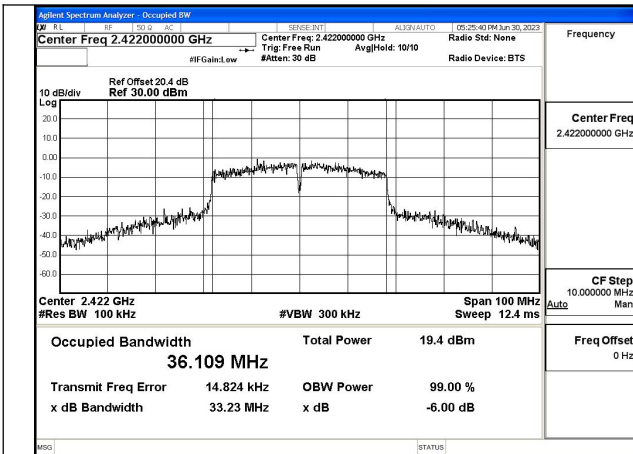

Test Mode: 802.11n HT40

Mode:802.11n HT40 Frequency:2422MHz Ant:Chain0