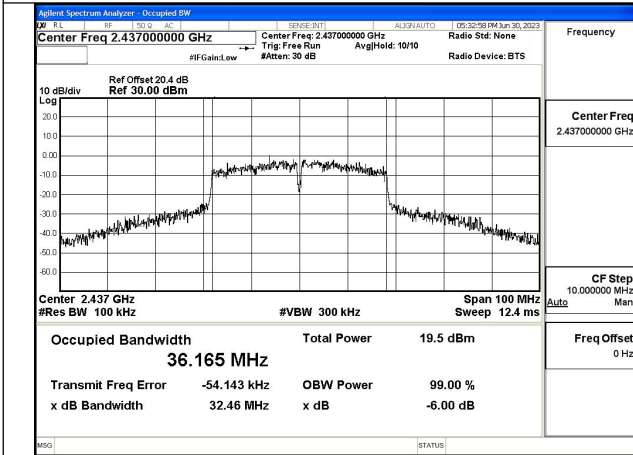

Test Mode: 802.11n HT40

Mode:802.11n HT40 Frequency:2422MHz Ant:Chain0

Mode:802.11n HT40 Frequency:2437MHz Ant:Chain0

Mode:802.11n HT40 Frequency:2452MHz Ant:Chain0

Mode:802.11n HT40 Frequency:2422MHz Ant:Chain1