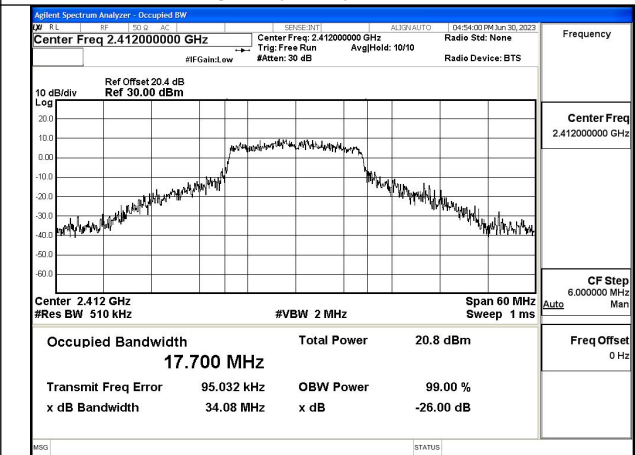

Mode:802.11b Frequency:2462MHz Ant:Chain1

Test Mode: 802.11g

Mode:802.11g Frequency:2412MHz Ant:Chain0

Mode:802.11g Frequency:2437MHz Ant:Chain0

Mode:802.11g Frequency:2462MHz Ant:Chain0

Mode:802.11g Frequency:2412MHz Ant:Chain1