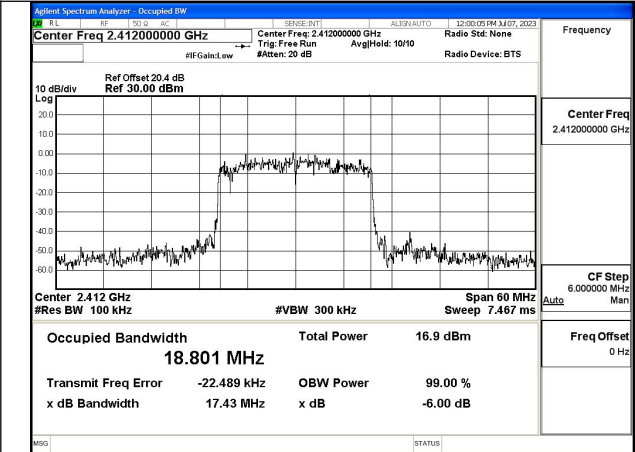

Mode:802.11ax HE20 Tone:242T Frequency:2462MHz
Ant:Chain0

Mode:802.11ax HE20 Tone:242T Frequency:2412MHz
Ant:Chain1

Mode:802.11ax HE20 Tone:242T Frequency:2437MHz
Ant:Chain1

Mode:802.11ax HE20 Tone:242T Frequency:2462MHz
Ant:Chain1