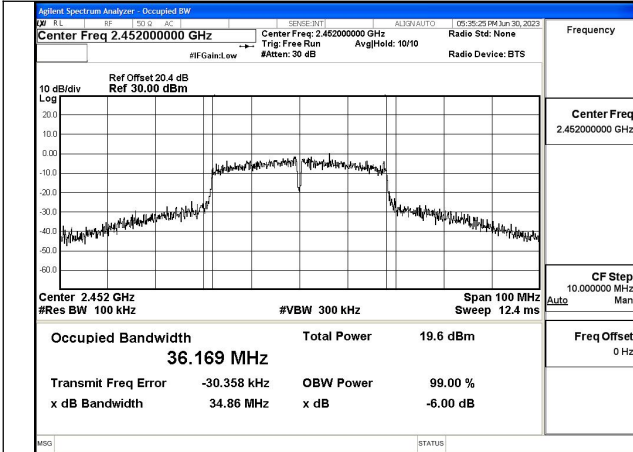

Mode:802.11n HT40 Frequency:2452MHz Ant:Chain0