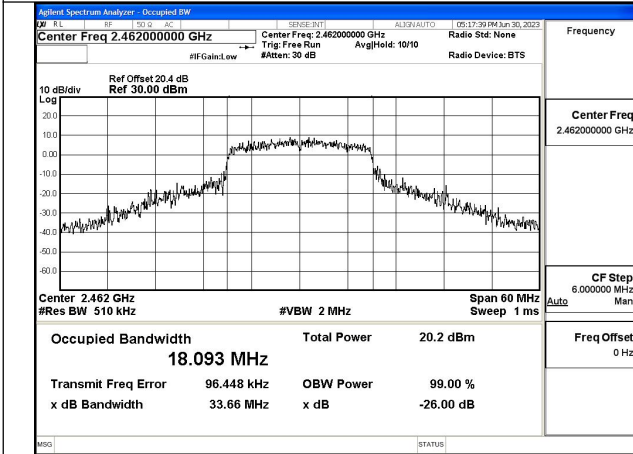

Mode:802.11g Frequency:2437MHz Ant:Chain1

Mode:802.11g Frequency:2462MHz Ant:Chain1

Test Mode: 802.11n HT20

Mode:802.11n HT20 Frequency:2412MHz Ant:Chain0

Mode:802.11n HT20 Frequency:2437MHz Ant:Chain0

Mode:802.11n HT20 Frequency:2462MHz Ant:Chain0