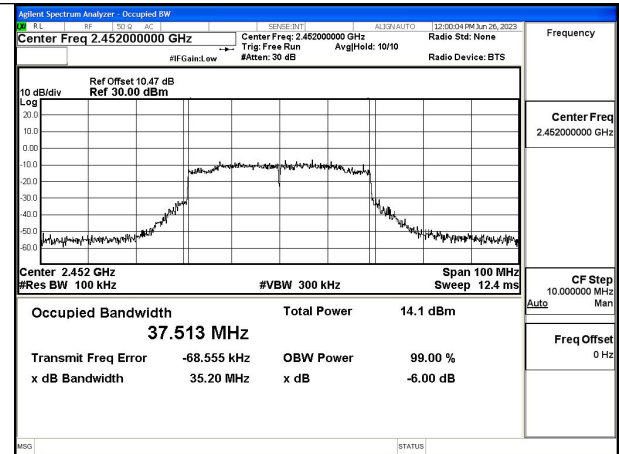

Mode:802.11n HT40 Frequency:2437MHz Ant:Chain1

Mode:802.11n HT40 Frequency:2452MHz Ant:Chain1

Test Mode: 802.11ax HE40

Mode:802.11ax HE40 Tone:484T Frequency:2422MHz
Ant:Chain0

Mode:802.11ax HE40 Tone:484T Frequency:2437MHz
Ant:Chain0

Mode:802.11ax HE40 Tone:484T Frequency:2452MHz
Ant:Chain0

Mode:802.11ax HE40 Tone:484T Frequency:2422MHz
Ant:Chain1

Mode:802.11ax HE40 Tone:484T Frequency:2437MHz
Ant:Chain1

Mode:802.11ax HE40 Tone:484T Frequency:2452MHz
Ant:Chain1