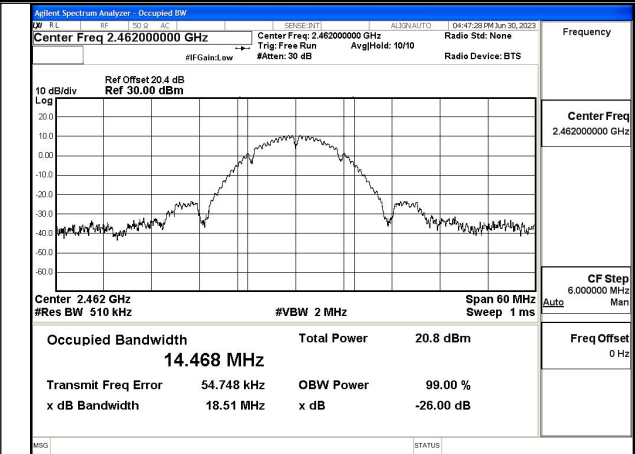

Test Mode: 802.11b

Mode:802.11b Frequency:2412MHz Ant:Chain0

Mode:802.11b Frequency:2437MHz Ant:Chain0

Mode:802.11b Frequency:2462MHz Ant:Chain0

Mode:802.11b Frequency:2412MHz Ant:Chain1

Mode:802.11b Frequency:2437MHz Ant:Chain1