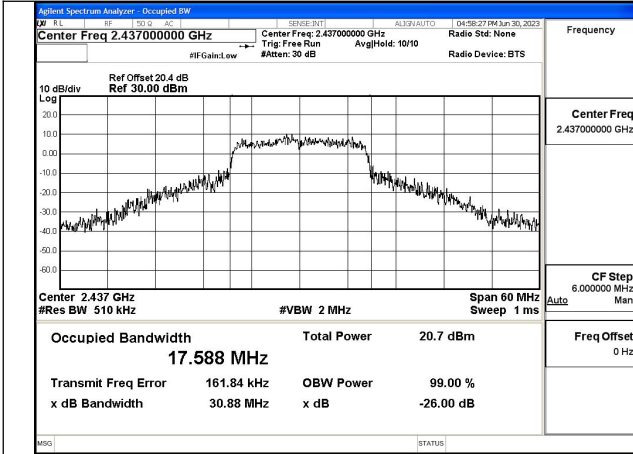

Mode:802.11b Frequency:2462MHz Ant:Chain1

Test Mode: 802.11g

Mode:802.11g Frequency:2412MHz Ant:Chain0

Mode:802.11g Frequency:2437MHz Ant:Chain0

Mode:802.11g Frequency:2462MHz Ant:Chain0

Mode:802.11g Frequency:2412MHz Ant:Chain1