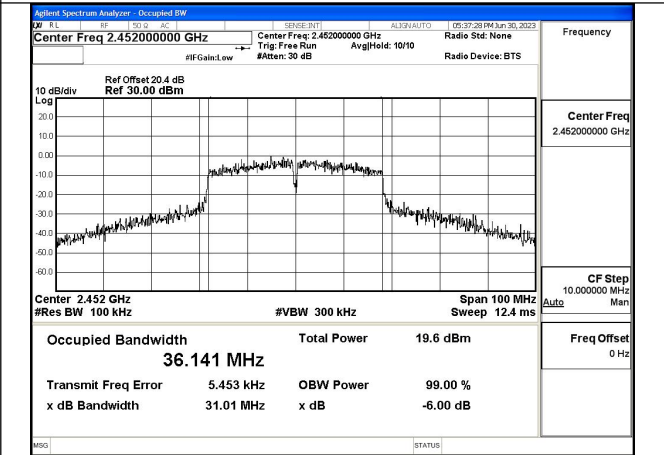

Test Mode: 802.11n HT40

Mode:802.11n HT40 Frequency:2422MHz Ant:Chain0

Mode:802.11n HT40 Frequency:2437MHz Ant:Chain0

Mode:802.11n HT40 Frequency:2452MHz Ant:Chain0

Mode:802.11n HT40 Frequency:2422MHz Ant:Chain1