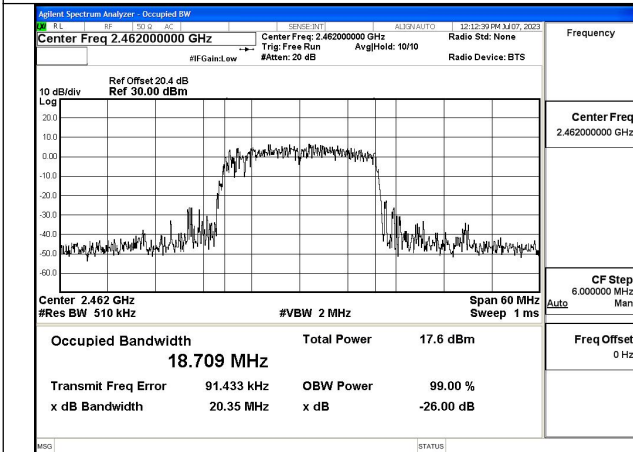

Mode:802.11n HT20 Frequency:2412MHz Ant:Chain1

Mode:802.11n HT20 Frequency:2437MHz Ant:Chain1

Mode:802.11n HT20 Frequency:2462MHz Ant:Chain1

Test Mode: 802.11ax HE20

Mode:802.11ax HE20 Tone:242T Frequency:2412MHz
Ant:Chain0

Mode:802.11ax HE20 Tone:242T Frequency:2437MHz
Ant:Chain0

Mode:802.11ax HE20 Tone:242T Frequency:2462MHz
Ant:Chain0

Mode:802.11ax HE20 Tone:242T Frequency:2412MHz
Ant:Chain1