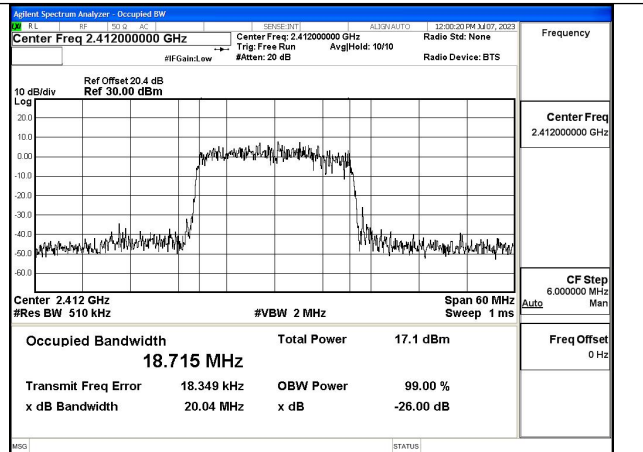

Mode:802.11n HT20 Frequency:2412MHz Ant:Chain1

Mode:802.11n HT20 Frequency:2437MHz Ant:Chain1

Mode:802.11n HT20 Frequency:2462MHz Ant:Chain1

Test Mode: 802.11ax HE20

Mode:802.11ax HE20 Tone:242T Frequency:2412MHz
Ant:Chain0

Mode:802.11ax HE20 Tone:242T Frequency:2437MHz
Ant:Chain0

Mode:802.11ax HE20 Tone:242T Frequency:2462MHz
Ant:Chain0

Mode:802.11ax HE20 Tone:242T Frequency:2412MHz
Ant:Chain1