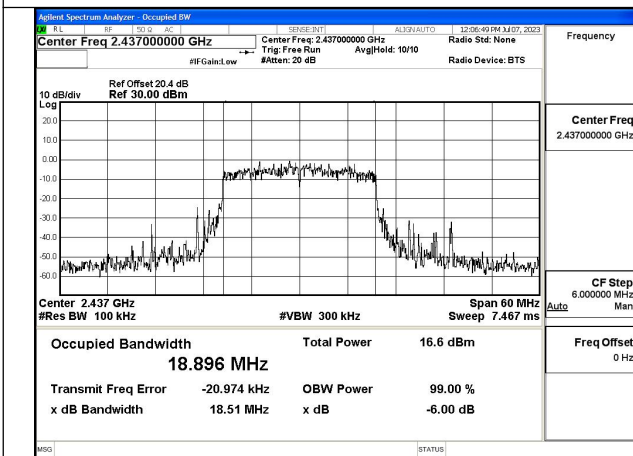

Mode:802.11ax HE20 Tone:242T Frequency:2462MHz
Ant:Chain0

Mode:802.11ax HE20 Tone:242T Frequency:2412MHz
Ant:Chain1

Mode:802.11ax HE20 Tone:242T Frequency:2437MHz
Ant:Chain1

Mode:802.11ax HE20 Tone:242T Frequency:2462MHz
Ant:Chain1