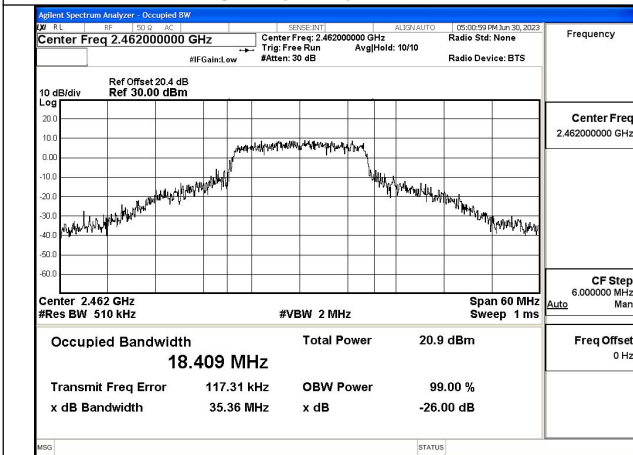

Mode:802.11b Frequency:2462MHz Ant:Chain1

Test Mode: 802.11g

Mode:802.11g Frequency:2412MHz Ant:Chain0

Mode:802.11g Frequency:2437MHz Ant:Chain0

Mode:802.11g Frequency:2462MHz Ant:Chain0

Mode:802.11g Frequency:2412MHz Ant:Chain1