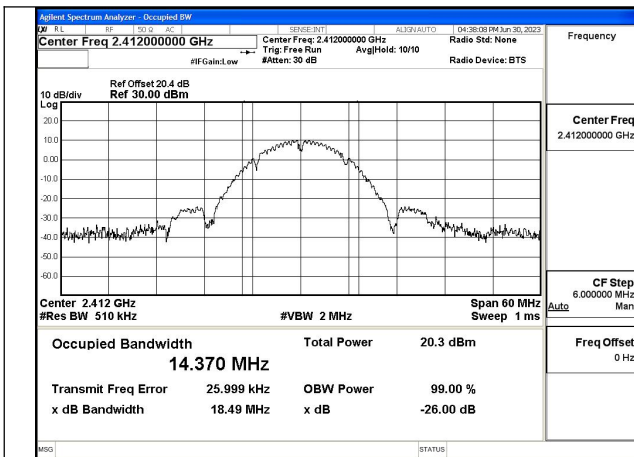

2412MHz	2437MHz	2462MHz
802.11b	Chain0	14.370	12.873	14.481
802.11b	Chain1	14.372	12.824	14.468
802.11g	Chain0	18.014	17.915	18.409
802.11g	Chain1	17.700	17.588	18.312
802.11n HT20	Chain0	18.262	18.520	18.093
802.11n HT20	Chain1	18.389	18.365	18.819
802.11ax HE20	Chain0	18.610	19.083	18.709
802.11ax HE20	Chain1	18.715	18.988	18.991

Test Mode	Antenna	99% bandwidth (MHz)		
		Channel No.3	Channel No.6	Channel No.9
		2422MHz	2437MHz	2452MHz
802.11n HT40	Chain0	36.130	36.199	36.007
802.11n HT40	Chain1	36.063	36.232	36.219
802.11ax HE40	Chain0	37.356	37.329	37.465
802.11ax HE40	Chain1	37.494	37.533	37.476

Test Mode: 802.11b

Mode:802.11b Frequency:2412MHz Ant:Chain0