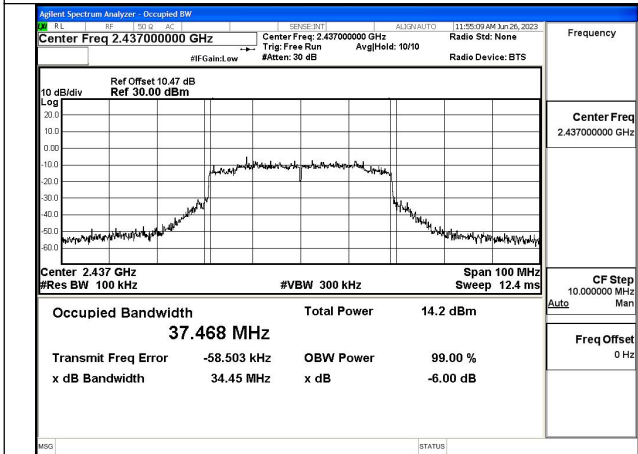

Mode:802.11n HT40 Frequency:2437MHz Ant:Chain1

Mode:802.11n HT40 Frequency:2452MHz Ant:Chain1

Test Mode: 802.11ax HE40

Mode:802.11ax HE40 Tone:484T Frequency:2422MHz
Ant:Chain0

Mode:802.11ax HE40 Tone:484T Frequency:2437MHz
Ant:Chain0

Mode:802.11ax HE40 Tone:484T Frequency:2452MHz
Ant:Chain0

Mode:802.11ax HE40 Tone:484T Frequency:2422MHz
Ant:Chain1

Mode:802.11ax HE40 Tone:484T Frequency:2437MHz
Ant:Chain1

Mode:802.11ax HE40 Tone:484T Frequency:2452MHz
Ant:Chain1