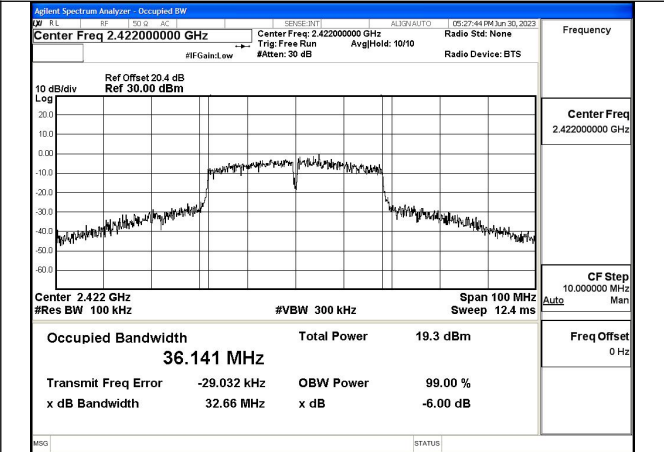

Mode:802.11n HT40 Frequency:2422MHz Ant:Chain1