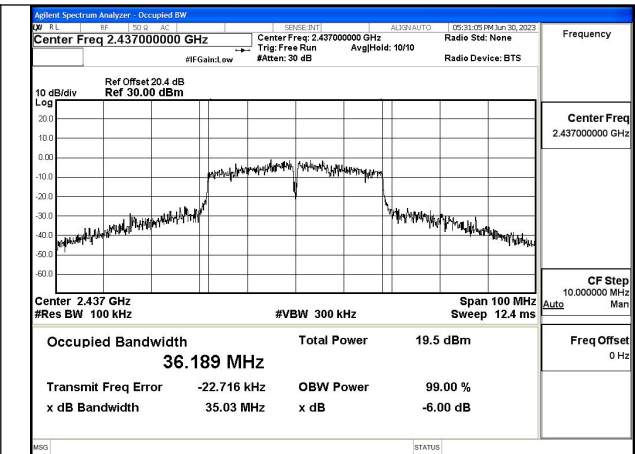

Mode:802.11n HT40 Frequency:2437MHz Ant:Chain0