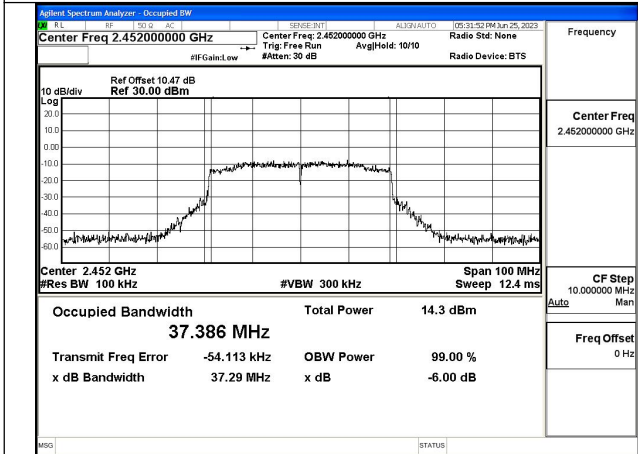

Mode:802.11n HT40 Frequency:2437MHz Ant:Chain1

Mode:802.11n HT40 Frequency:2452MHz Ant:Chain1

Test Mode: 802.11ax HE40

Mode:802.11ax HE40 Tone:484T Frequency:2422MHz
Ant:Chain0

Mode:802.11ax HE40 Tone:484T Frequency:2437MHz
Ant:Chain0

Mode:802.11ax HE40 Tone:484T Frequency:2452MHz
Ant:Chain0

Mode:802.11ax HE40 Tone:484T Frequency:2422MHz
Ant:Chain1

Mode:802.11ax HE40 Tone:484T Frequency:2437MHz
Ant:Chain1

Mode:802.11ax HE40 Tone:484T Frequency:2452MHz
Ant:Chain1