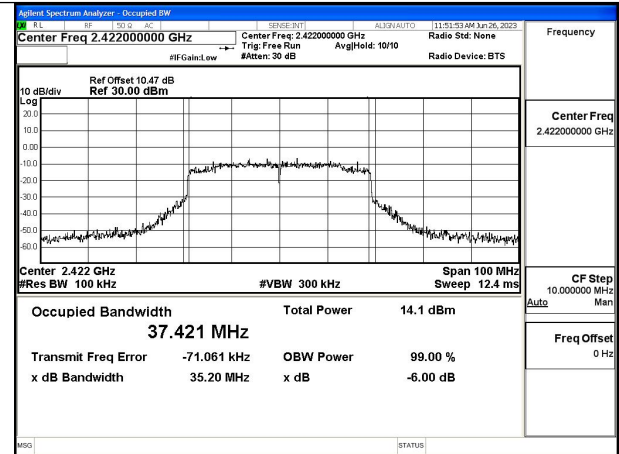

Mode:802.11n HT40 Frequency:2437MHz Ant:Chain1

Mode:802.11n HT40 Frequency:2452MHz Ant:Chain1

Test Mode: 802.11ax HE40

Mode:802.11ax HE40 Tone:484T Frequency:2422MHz
Ant:Chain0

Mode:802.11ax HE40 Tone:484T Frequency:2437MHz
Ant:Chain0

Mode:802.11ax HE40 Tone:484T Frequency:2452MHz
Ant:Chain0

Mode:802.11ax HE40 Tone:484T Frequency:2422MHz
Ant:Chain1

Mode:802.11ax HE40 Tone:484T Frequency:2437MHz
Ant:Chain1

Mode:802.11ax HE40 Tone:484T Frequency:2452MHz
Ant:Chain1