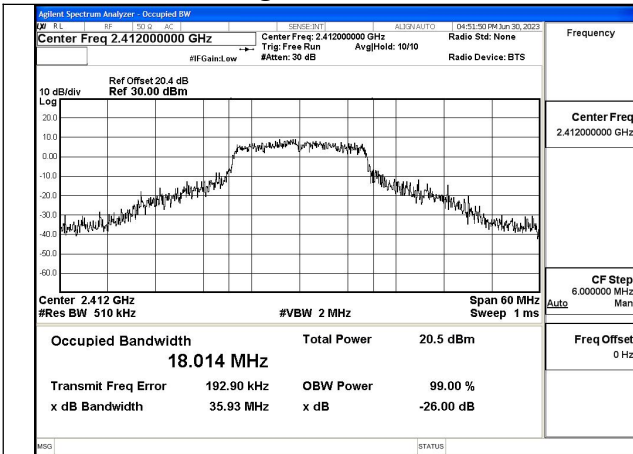

Test Mode: 802.11g

Mode:802.11g Frequency:2412MHz Ant:Chain0