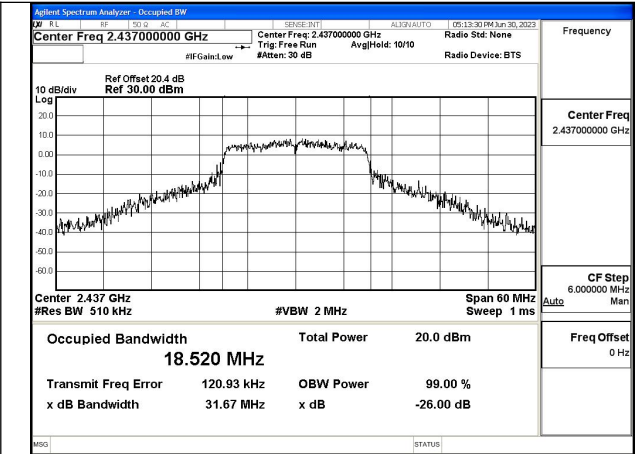

Test Mode: 802.11n HT20

Mode:802.11n HT20 Frequency:2437MHz Ant:Chain0