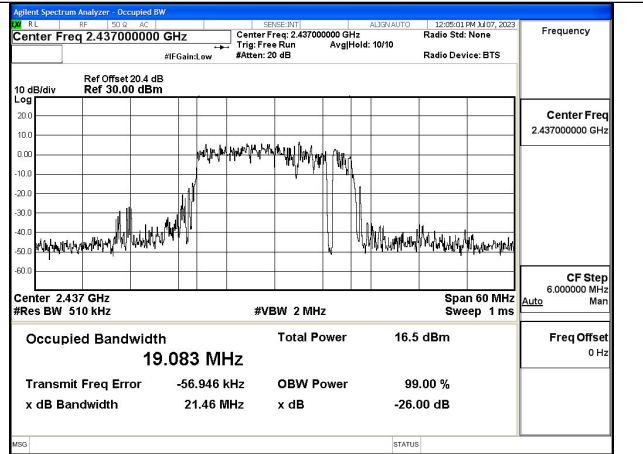

Mode:802.11n HT20 Frequency:2412MHz Ant:Chain1

Mode:802.11n HT20 Frequency:2437MHz Ant:Chain1

Mode:802.11n HT20 Frequency:2462MHz Ant:Chain1

Test Mode: 802.11ax HE20

Mode:802.11ax HE20 Tone:242T Frequency:2412MHz
Ant:Chain0

Mode:802.11ax HE20 Tone:242T Frequency:2437MHz
Ant:Chain0

Mode:802.11ax HE20 Tone:242T Frequency:2462MHz
Ant:Chain0

Mode:802.11ax HE20 Tone:242T Frequency:2412MHz
Ant:Chain1