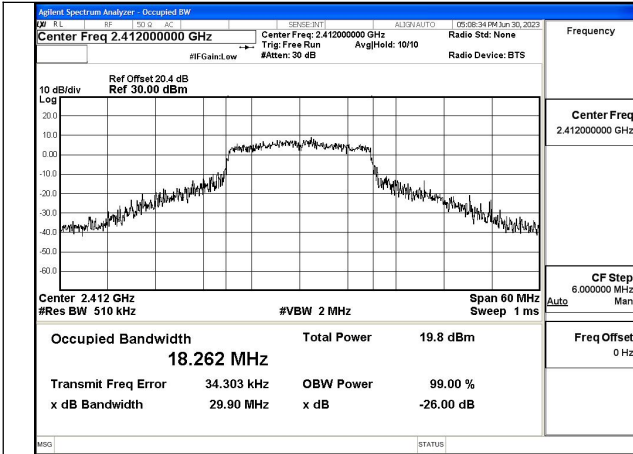

Test Mode: 802.11n HT20

Mode:802.11n HT20 Frequency:2412MHz Ant:Chain0