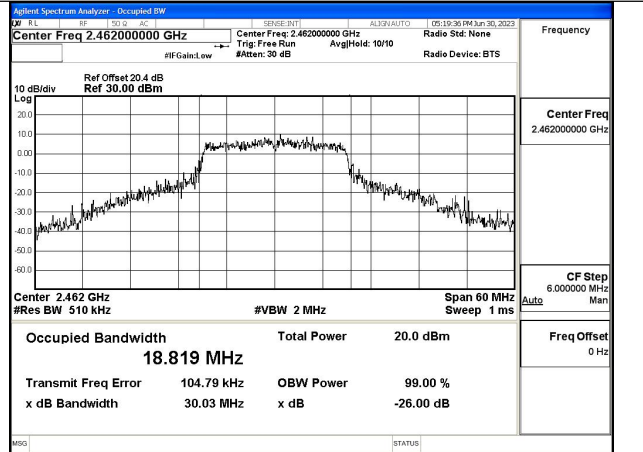

Mode:802.11g Frequency:2437MHz Ant:Chain1

Mode:802.11g Frequency:2462MHz Ant:Chain1

Test Mode: 802.11n HT20

Mode:802.11n HT20 Frequency:2412MHz Ant:Chain0

Mode:802.11n HT20 Frequency:2437MHz Ant:Chain0

Mode:802.11n HT20 Frequency:2462MHz Ant:Chain0

Mode:802.11n HT20 Frequency:2412MHz Ant:Chain1

Mode:802.11n HT20 Frequency:2437MHz Ant:Chain1

Mode:802.11n HT20 Frequency:2462MHz Ant:Chain1

Test Mode: 802.11ax HE20

Mode:802.11ax HE20 Tone:242T Frequency:2412MHz
Ant:Chain0