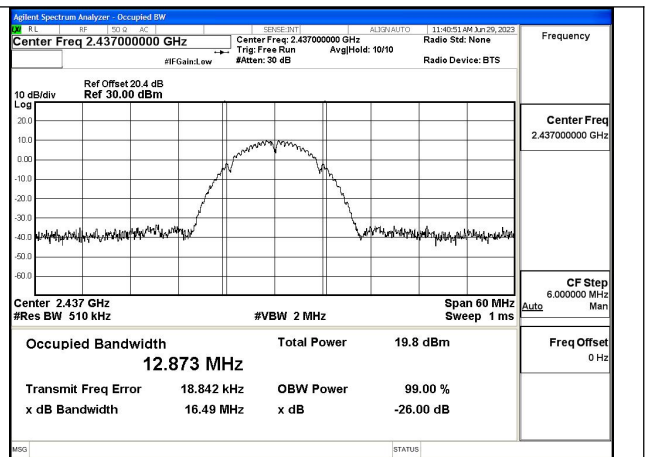

2412MHz	2437MHz	2462MHz
802.11b	Chain0	14.370	12.873	14.481
802.11b	Chain1	14.372	12.824	14.468
802.11g	Chain0	18.014	17.915	18.409
802.11g	Chain1	17.700	17.588	18.312
802.11n HT20	Chain0	18.262	18.520	18.093
802.11n HT20	Chain1	18.389	18.365	18.819
802.11ax HE20	Chain0	18.610	19.083	18.709
802.11ax HE20	Chain1	18.715	18.988	18.991

Test Mode	Antenna	99% bandwidth (MHz)		
		Channel No.3	Channel No.6	Channel No.9
		2422MHz	2437MHz	2452MHz
802.11n HT40	Chain0	36.130	36.199	36.007
802.11n HT40	Chain1	36.063	36.232	36.219
802.11ax HE40	Chain0	37.356	37.329	37.465
802.11ax HE40	Chain1	37.494	37.533	37.476

Test Mode: 802.11b

Mode:802.11b Frequency:2437MHz Ant:Chain0