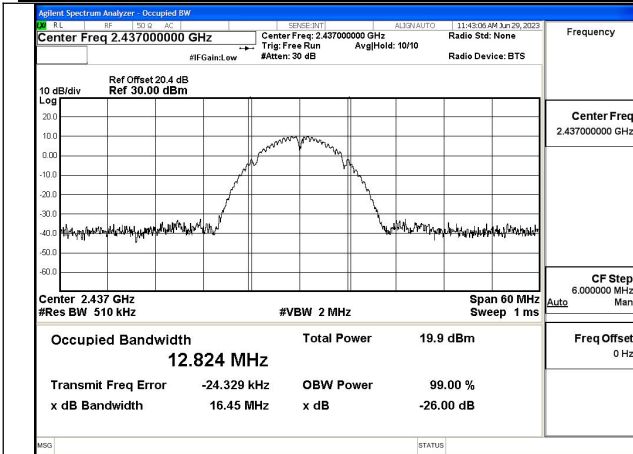

Test Mode: 802.11b

Mode:802.11b Frequency:2412MHz Ant:Chain0

Mode:802.11b Frequency:2437MHz Ant:Chain0

Mode:802.11b Frequency:2462MHz Ant:Chain0

Mode:802.11b Frequency:2412MHz Ant:Chain1

Mode:802.11b Frequency:2437MHz Ant:Chain1