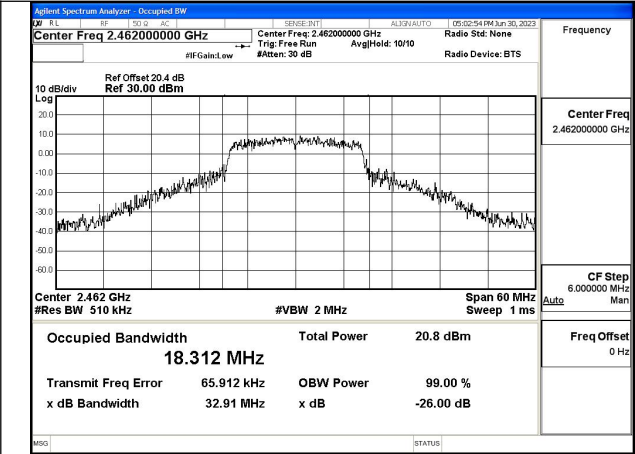

Mode:802.11b Frequency:2462MHz Ant:Chain1

Test Mode: 802.11g

Mode:802.11g Frequency:2412MHz Ant:Chain0

Mode:802.11g Frequency:2437MHz Ant:Chain0

Mode:802.11g Frequency:2462MHz Ant:Chain0

Mode:802.11g Frequency:2412MHz Ant:Chain1