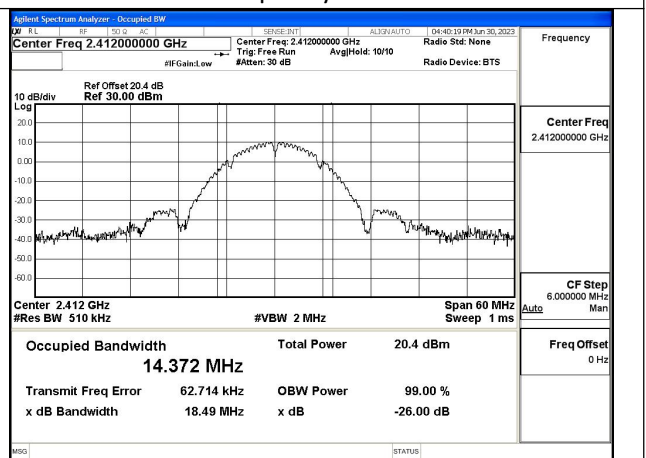

Mode:802.11b Frequency:2412MHz Ant:Chain1