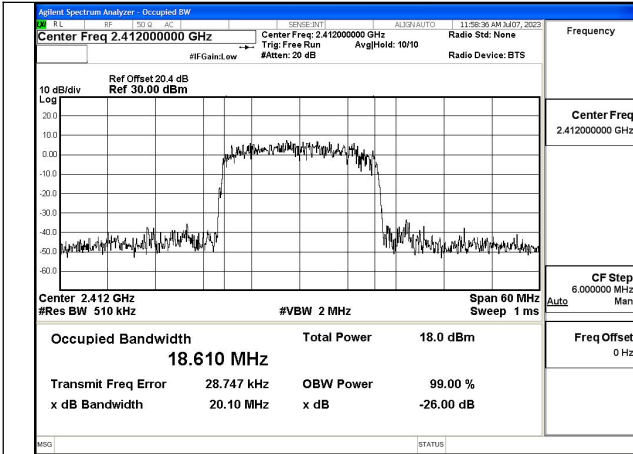

Mode:802.11n HT20 Frequency:2412MHz Ant:Chain1

Mode:802.11n HT20 Frequency:2437MHz Ant:Chain1

Mode:802.11n HT20 Frequency:2462MHz Ant:Chain1

Test Mode: 802.11ax HE20

Mode:802.11ax HE20 Tone:242T Frequency:2412MHz
Ant:Chain0

Mode:802.11ax HE20 Tone:242T Frequency:2437MHz
Ant:Chain0

Mode:802.11ax HE20 Tone:242T Frequency:2462MHz
Ant:Chain0

Mode:802.11ax HE20 Tone:242T Frequency:2412MHz
Ant:Chain1