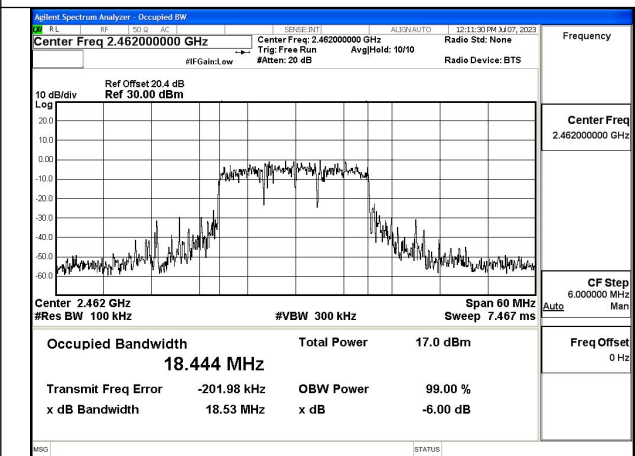

Mode:802.11ax HE20 Tone:242T Frequency:2462MHz
Ant:Chain0

Mode:802.11ax HE20 Tone:242T Frequency:2412MHz
Ant:Chain1

Mode:802.11ax HE20 Tone:242T Frequency:2437MHz
Ant:Chain1

Mode:802.11ax HE20 Tone:242T Frequency:2462MHz
Ant:Chain1