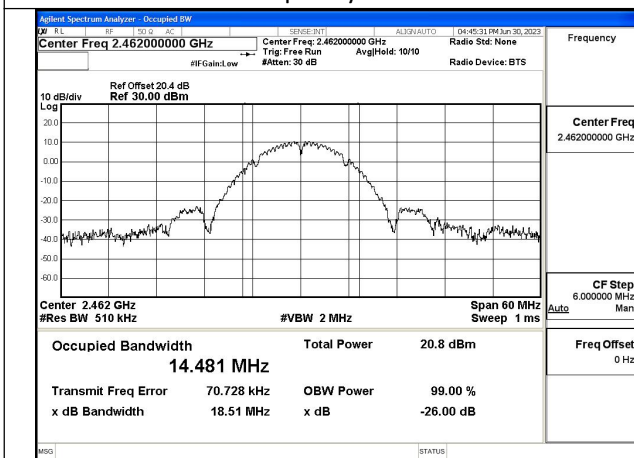

Mode:802.11b Frequency:2462MHz Ant:Chain0