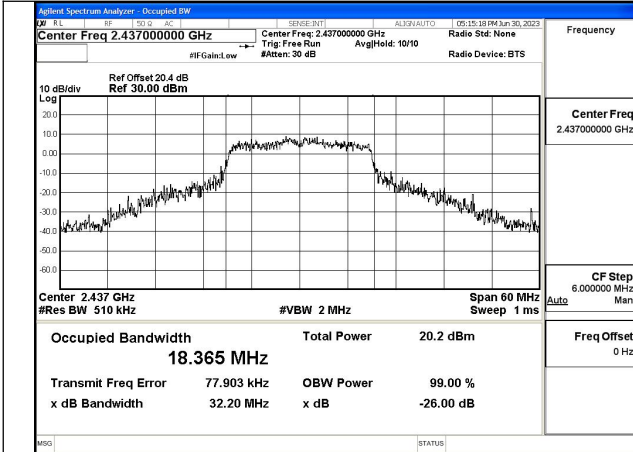

Mode:802.11g Frequency:2437MHz Ant:Chain1

Mode:802.11g Frequency:2462MHz Ant:Chain1

Test Mode: 802.11n HT20

Mode:802.11n HT20 Frequency:2412MHz Ant:Chain0

Mode:802.11n HT20 Frequency:2437MHz Ant:Chain0

Mode:802.11n HT20 Frequency:2462MHz Ant:Chain0

Mode:802.11n HT20 Frequency:2412MHz Ant:Chain1

Mode:802.11n HT20 Frequency:2437MHz Ant:Chain1

Mode:802.11n HT20 Frequency:2462MHz Ant:Chain1

Test Mode: 802.11ax HE20

Mode:802.11ax HE20 Tone:242T Frequency:2412MHz
Ant:Chain0