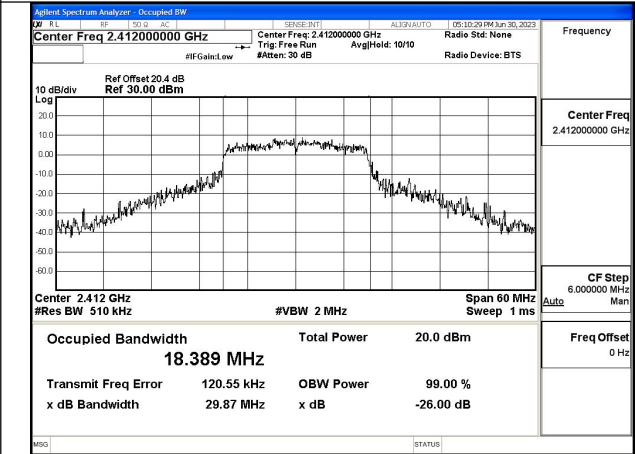

Mode:802.11g Frequency:2437MHz Ant:Chain1

Mode:802.11g Frequency:2462MHz Ant:Chain1

Test Mode: 802.11n HT20

Mode:802.11n HT20 Frequency:2412MHz Ant:Chain0

Mode:802.11n HT20 Frequency:2437MHz Ant:Chain0

Mode:802.11n HT20 Frequency:2462MHz Ant:Chain0

Mode:802.11n HT20 Frequency:2412MHz Ant:Chain1

Mode:802.11n HT20 Frequency:2437MHz Ant:Chain1

Mode:802.11n HT20 Frequency:2462MHz Ant:Chain1

Test Mode: 802.11ax HE20

Mode:802.11ax HE20 Tone:242T Frequency:2412MHz
Ant:Chain0