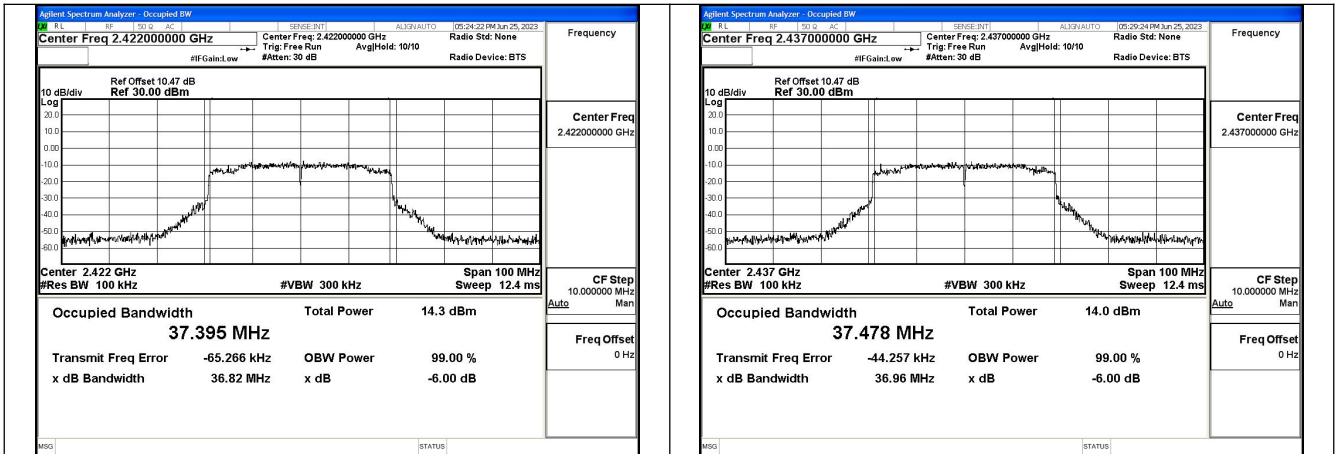

Test Mode: 802.11ax HE40

Mode:802.11ax HE40 Tone:484T Frequency:2422MHz
Ant:Chain0

Mode:802.11ax HE40 Tone:484T Frequency:2437MHz
Ant:Chain0