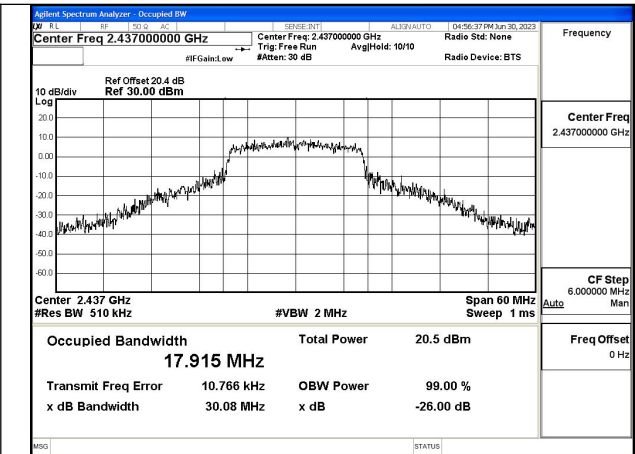

Mode:802.11g Frequency:2437MHz Ant:Chain0