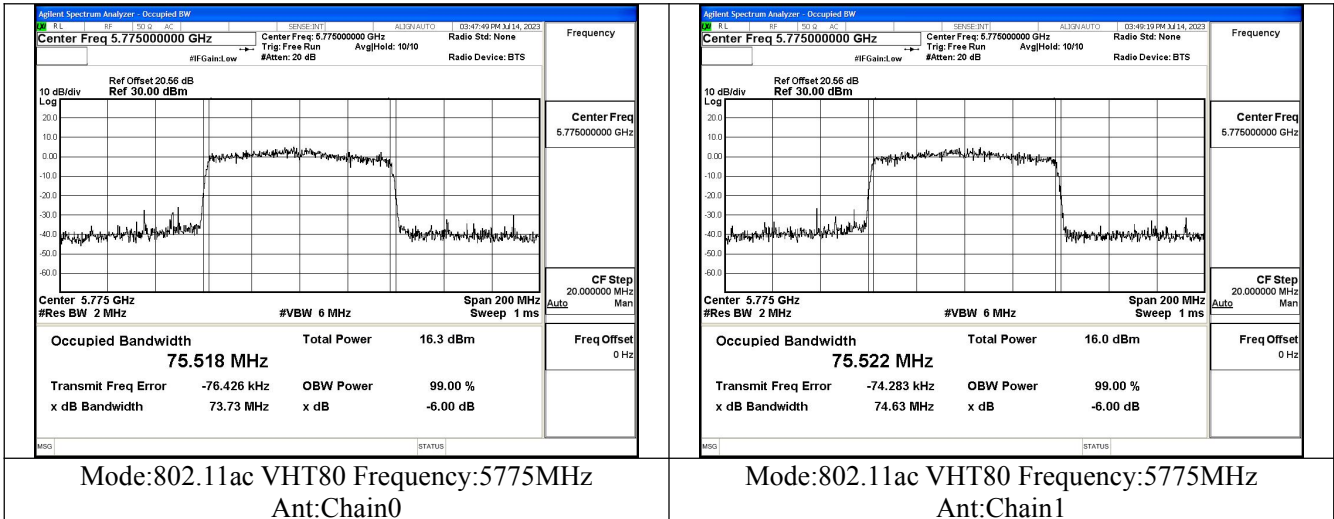

Test Mode: 802.11ac VHT80