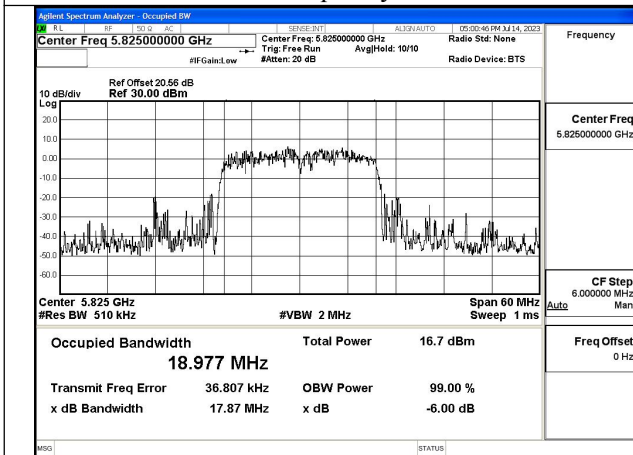

Test Mode: 802.11ax HE20

Mode:802.11ax HE20 Frequency:5745MHz Ant:Chain0

Mode:802.11ax HE20 Frequency:5785MHz Ant:Chain0

Mode:802.11ax HE20 Frequency:5825MHz Ant:Chain0

Mode:802.11ax HE20 Frequency:5745MHz Ant:Chain1