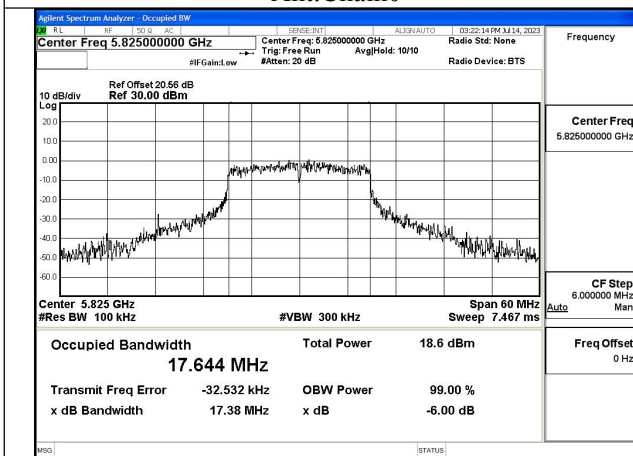

Mode:802.11n HT20 Frequency:5785MHz Ant:Chain0

Mode:802.11n HT20 Frequency:5825MHz Ant:Chain0

Mode:802.11n HT20 Frequency:5745MHz Ant:Chain1

Mode:802.11n HT20 Frequency:5785MHz Ant:Chain1

Mode:802.11n HT20 Frequency:5825MHz Ant:Chain1

Test Mode: 802.11ac VHT20

Mode:802.11ac VHT20 Frequency:5745MHz
Ant:Chain0

Mode:802.11ac VHT20 Frequency:5785MHz
Ant:Chain0

Mode:802.11ac VHT20 Frequency:5825MHz
Ant:Chain0

Mode:802.11ac VHT20 Frequency:5745MHz
Ant:Chain1