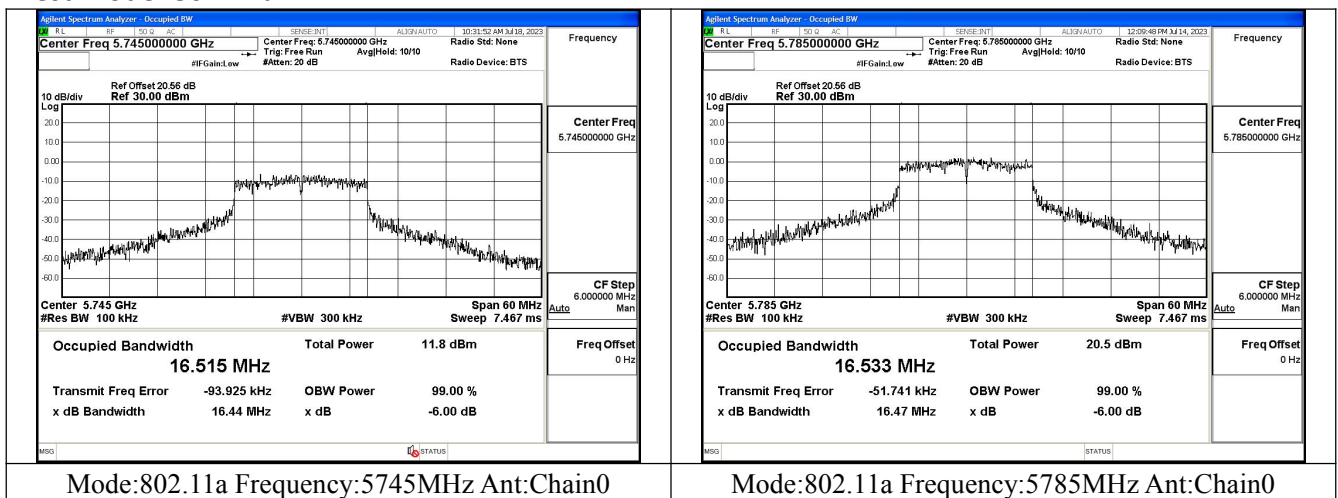

6dB Bandwidth

Offset 20.56dB = Attenuator + Temporary antenna connector loss + Cable loss

Test Mode	Antenna	6dB Bandwidth (MHz)		
		5745MHz	5785MHz	5825MHz
802.11a	Chain0	16.44	16.47	16.43
802.11a	Chain1	16.33	16.01	16.37
802.11n HT20	Chain0	17.51	17.68	17.56
802.11n HT20	Chain1	17.48	17.14	17.60
802.11ac VHT20	Chain0	17.58	17.66	17.38
802.11ac VHT20	Chain1	16.08	17.32	17.22
802.11ax HE20	Chain0	18.82	17.97	15.03
802.11ax HE20	Chain1	18.77	15.67	17.93

Test Mode	Antenna	6dB Bandwidth (MHz)		
		5755MHz	---	5795MHz
802.11n HT40	Chain0	27.86	---	32.52
802.11n HT40	Chain1	32.62	---	35.67
802.11ac VHT40	Chain0	33.18	---	23.53
802.11ac VHT40	Chain1	27.91	---	35.64
802.11ax HE40	Chain0	31.24	---	32.64
802.11ax HE40	Chain1	36.05	---	30.74

Test Mode	Antenna	6dB Bandwidth (MHz)		
		5775MHz	---	---
802.11ac VHT80	Chain0	74.26	---	---
802.11ac VHT80	Chain1	70.16	---	---
802.11ax HE80	Chain0	74.62	---	---
802.11ax HE80	Chain1	75.22	---	---

Test Mode: 802.11a