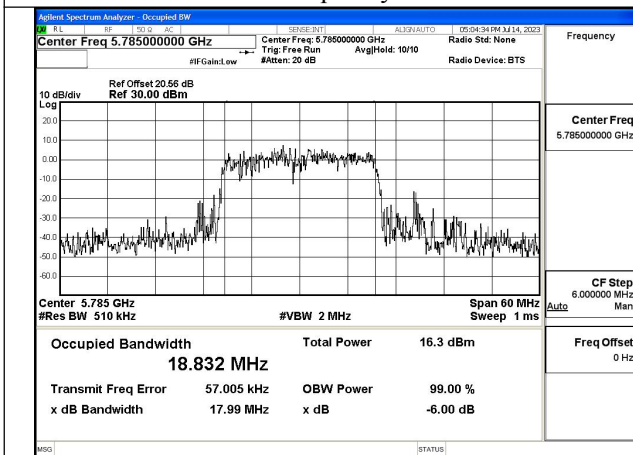

Test Mode: 802.11ax HE20

Mode:802.11ax HE20 Frequency:5745MHz Ant:Chain0

Mode:802.11ax HE20 Frequency:5785MHz Ant:Chain0

Mode:802.11ax HE20 Frequency:5825MHz Ant:Chain0

Mode:802.11ax HE20 Frequency:5745MHz Ant:Chain1