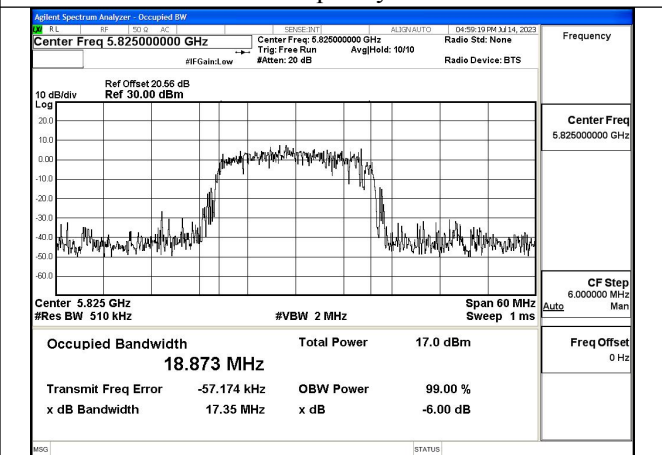

Test Mode: 802.11ax HE20

Mode:802.11ax HE20 Frequency:5745MHz Ant:Chain0

Mode:802.11ax HE20 Frequency:5785MHz Ant:Chain0

Mode:802.11ax HE20 Frequency:5825MHz Ant:Chain0

Mode:802.11ax HE20 Frequency:5745MHz Ant:Chain1