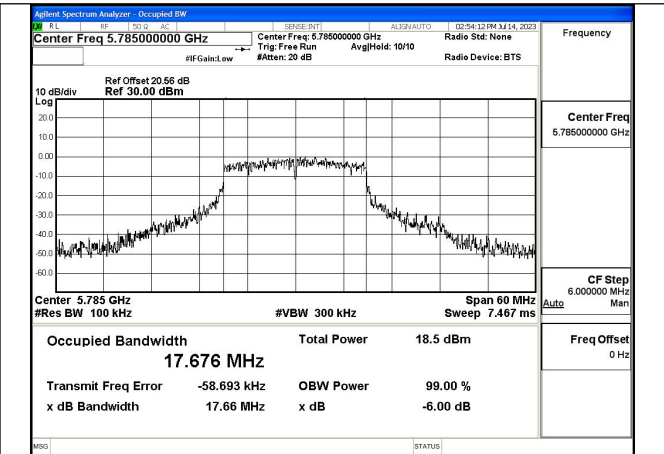

Mode:802.11n HT20 Frequency:5785MHz Ant:Chain0

Mode:802.11n HT20 Frequency:5825MHz Ant:Chain0

Mode:802.11n HT20 Frequency:5745MHz Ant:Chain1

Mode:802.11n HT20 Frequency:5785MHz Ant:Chain1

Mode:802.11n HT20 Frequency:5825MHz Ant:Chain1

Test Mode: 802.11ac VHT20

Mode:802.11ac VHT20 Frequency:5745MHz
Ant:Chain0

Mode:802.11ac VHT20 Frequency:5785MHz
Ant:Chain0

Mode:802.11ac VHT20 Frequency:5825MHz
Ant:Chain0

Mode:802.11ac VHT20 Frequency:5745MHz
Ant:Chain1