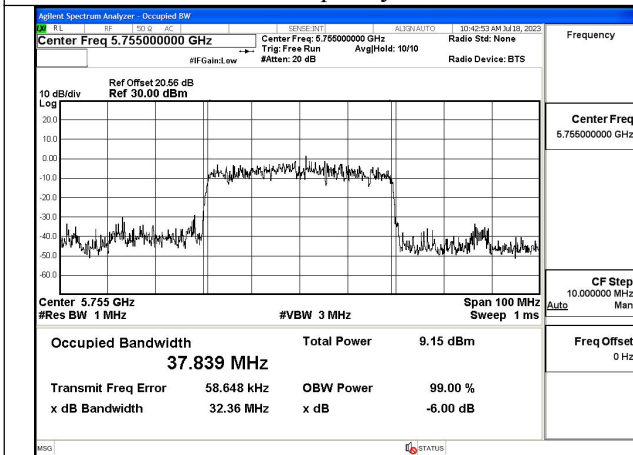

Mode:802.11ac VHT40 Frequency:5755MHz
Ant:Chain1

Mode:802.11ac VHT40 Frequency:5795MHz
Ant:Chain1

Test Mode: 802.11ax HE40

Mode:802.11ax HE40 Frequency:5755MHz Ant:Chain0

Mode:802.11ax HE40 Frequency:5795MHz Ant:Chain0