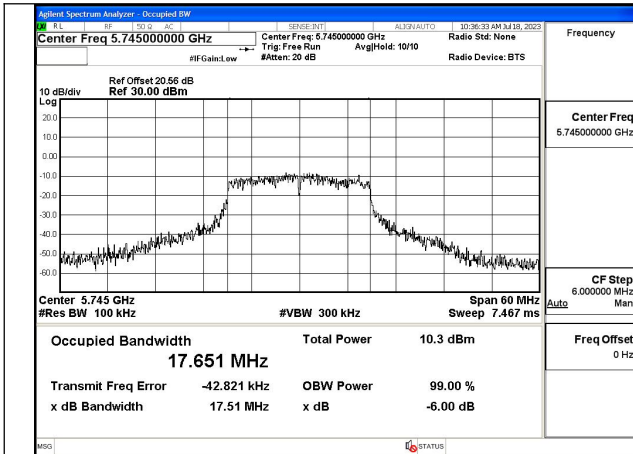

Mode:802.11a Frequency:5825MHz Ant:Chain0

Mode:802.11a Frequency:5745MHz Ant:Chain1

Mode:802.11a Frequency:5785MHz Ant:Chain1

Mode:802.11a Frequency:5825MHz Ant:Chain1

Test Mode: 802.11n HT20

Mode:802.11n HT20 Frequency:5745MHz Ant:Chain0