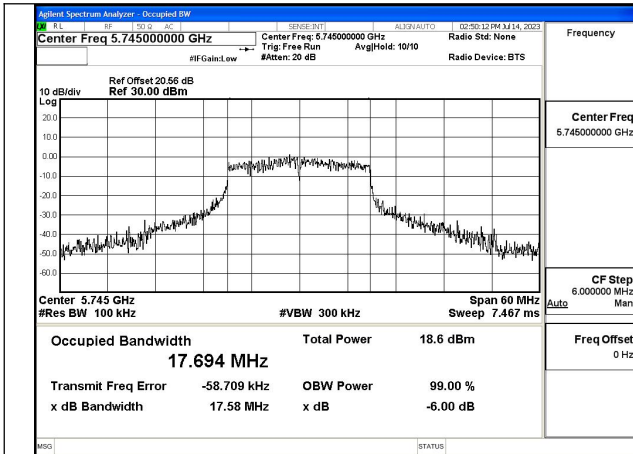

Test Mode: 802.11ac VHT20

Mode:802.11ac VHT20 Frequency:5745MHz
Ant:Chain0