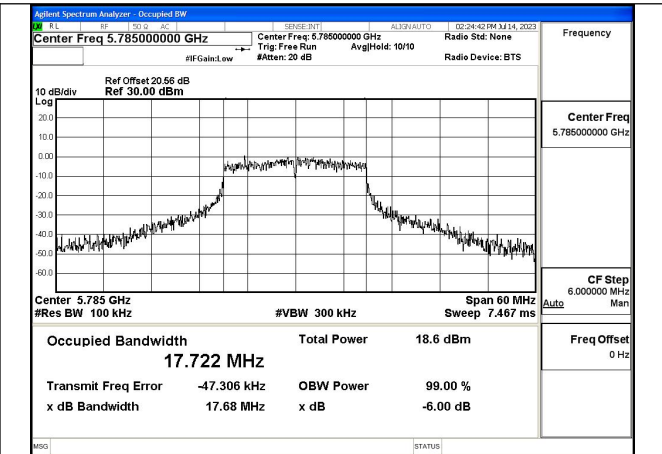

Mode:802.11a Frequency:5825MHz Ant:Chain0

Mode:802.11a Frequency:5745MHz Ant:Chain1

Mode:802.11a Frequency:5785MHz Ant:Chain1

Mode:802.11a Frequency:5825MHz Ant:Chain1

Test Mode: 802.11n HT20

Mode:802.11n HT20 Frequency:5745MHz Ant:Chain0