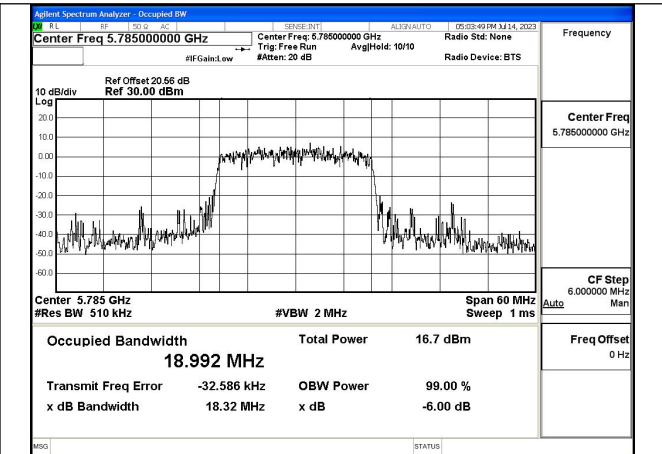

Test Mode: 802.11ax HE20

Mode:802.11ax HE20 Frequency:5745MHz Ant:Chain0

Mode:802.11ax HE20 Frequency:5785MHz Ant:Chain0

Mode:802.11ax HE20 Frequency:5825MHz Ant:Chain0

Mode:802.11ax HE20 Frequency:5745MHz Ant:Chain1