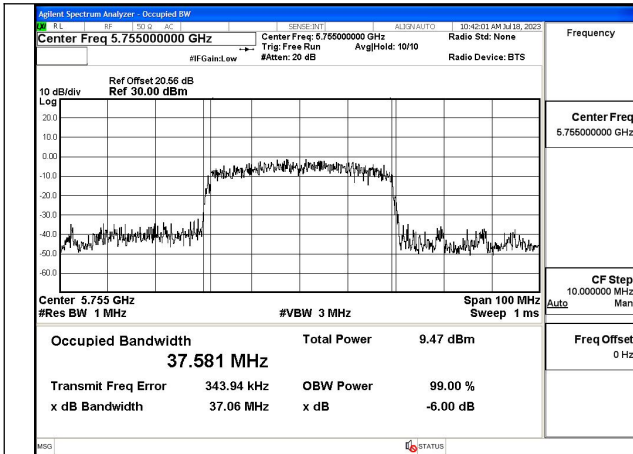

Test Mode: 802.11ax HE40