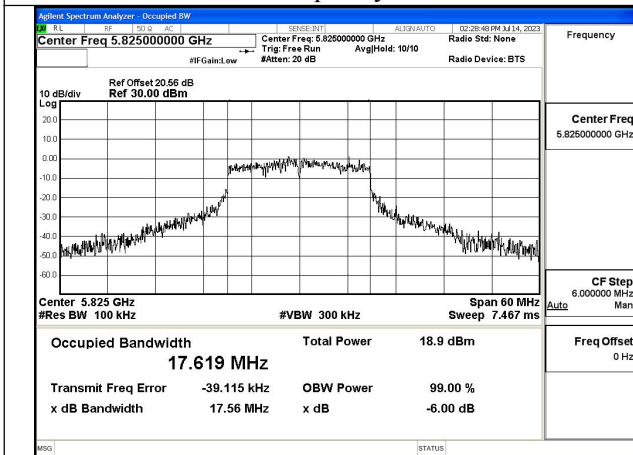

Mode:802.11n HT20 Frequency:5825MHz Ant:Chain0