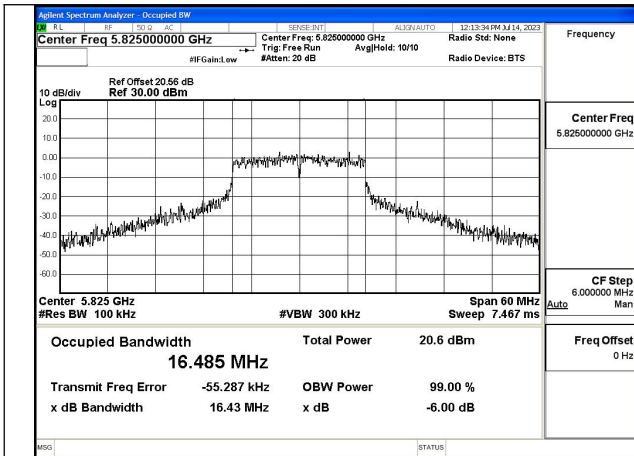

Mode:802.11a Frequency:5825MHz Ant:Chain0