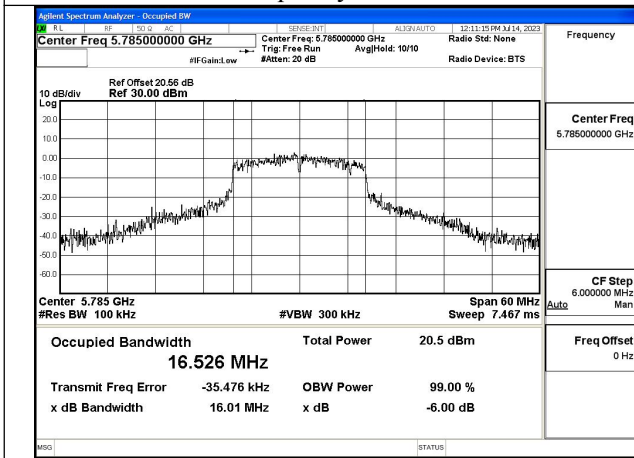

Mode:802.11a Frequency:5785MHz Ant:Chain1