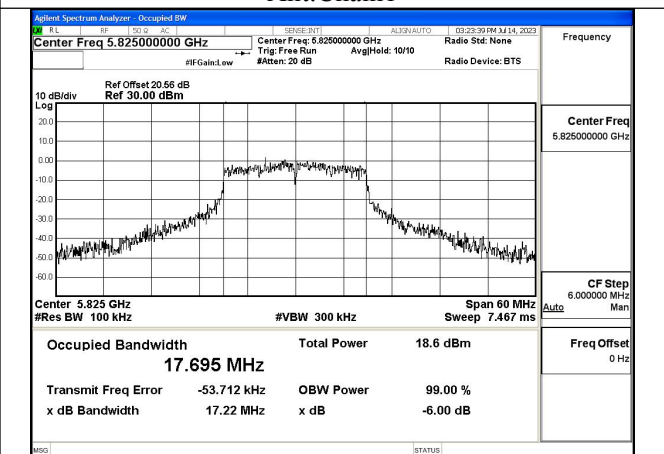

Mode:802.11ac VHT20 Frequency:5825MHz
Ant:Chain1