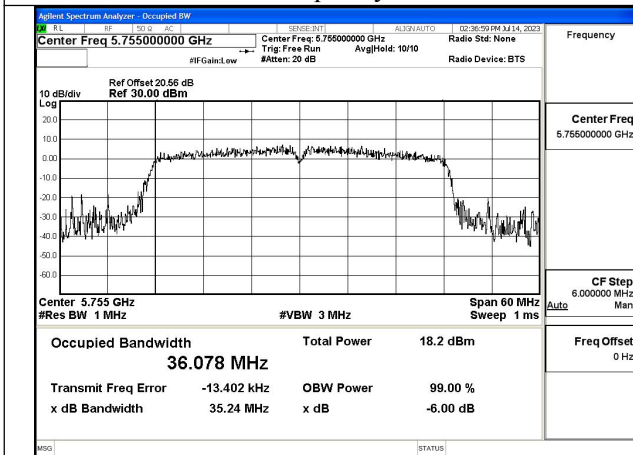

Mode:802.11ax HE20 Frequency:5785MHz Ant:Chain1

Mode:802.11ax HE20 Frequency:5825MHz Ant:Chain1

Test Mode: 802.11n HT40

Mode:802.11n HT40 Frequency:5755MHz Ant:Chain0

Mode:802.11n HT40 Frequency:5795MHz Ant:Chain0