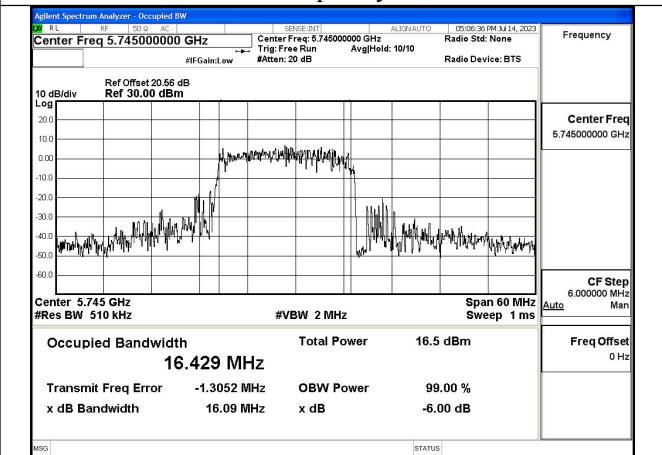

Test Mode: 802.11ax HE20

Mode:802.11ax HE20 Frequency:5745MHz Ant:Chain0

Mode:802.11ax HE20 Frequency:5785MHz Ant:Chain0

Mode:802.11ax HE20 Frequency:5825MHz Ant:Chain0

Mode:802.11ax HE20 Frequency:5745MHz Ant:Chain1