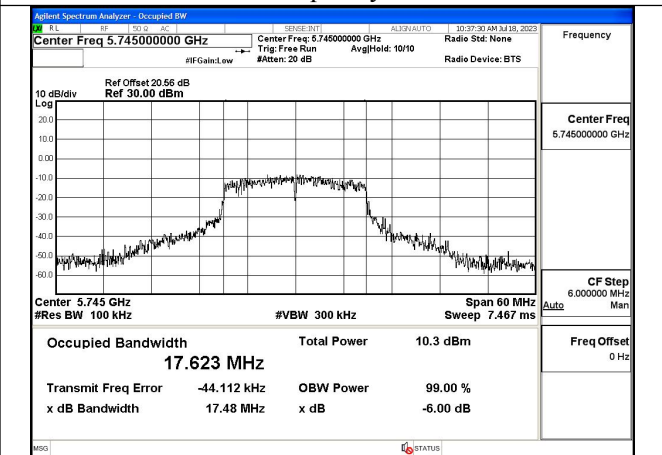

Mode:802.11n HT20 Frequency:5745MHz Ant:Chain1