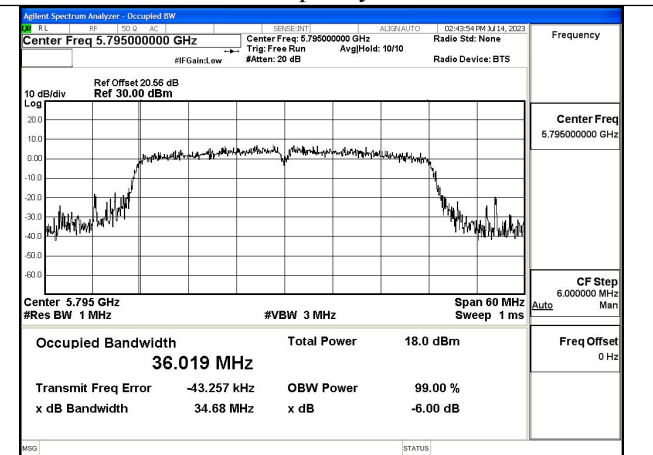

Mode:802.11ax HE20 Frequency:5785MHz Ant:Chain1

Mode:802.11ax HE20 Frequency:5825MHz Ant:Chain1

Test Mode: 802.11n HT40

Mode:802.11n HT40 Frequency:5755MHz Ant:Chain0

Mode:802.11n HT40 Frequency:5795MHz Ant:Chain0