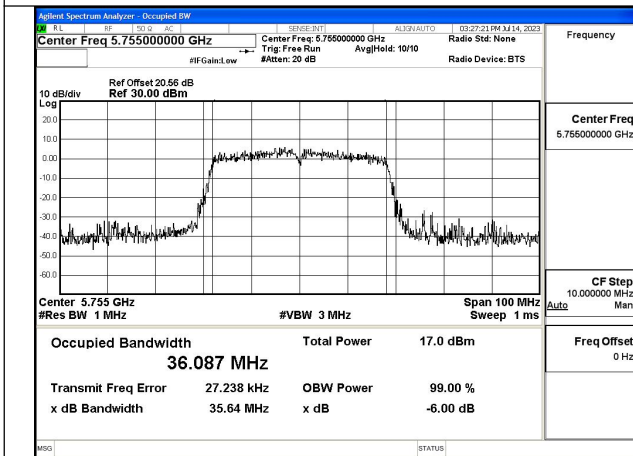

Mode:802.11n HT40 Frequency:5755MHz Ant:Chain1

Mode:802.11n HT40 Frequency:5795MHz Ant:Chain1

Test Mode: 802.11ac VHT40

Mode:802.11ac VHT40 Frequency:5755MHz
Ant:Chain0

Mode:802.11ac VHT40 Frequency:5795MHz
Ant:Chain0