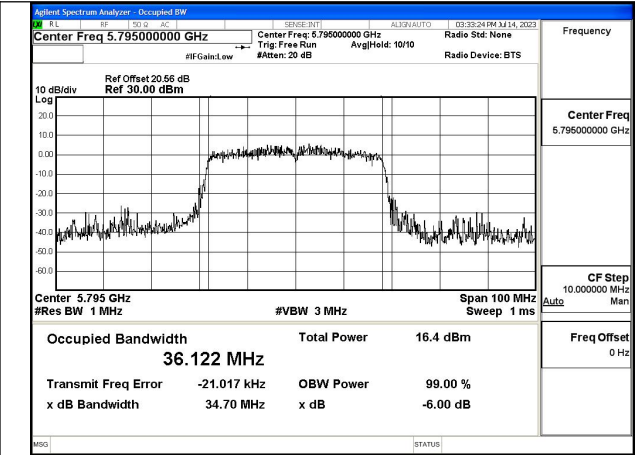

Mode:802.11ac VHT40 Frequency:5795MHz
Ant:Chain0