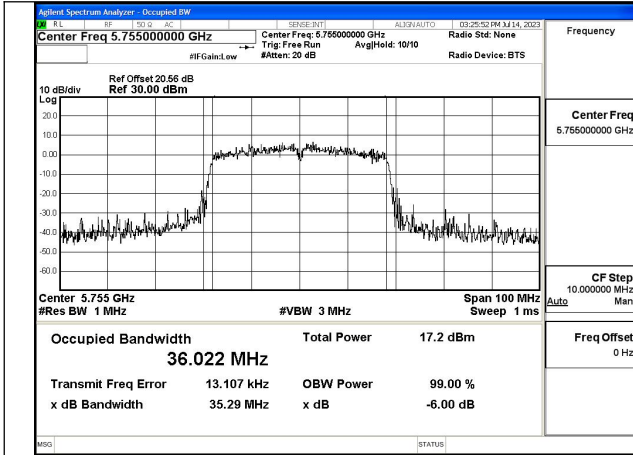

Test Mode: 802.11ac VHT40

Mode:802.11ac VHT40 Frequency:5755MHz
Ant:Chain0