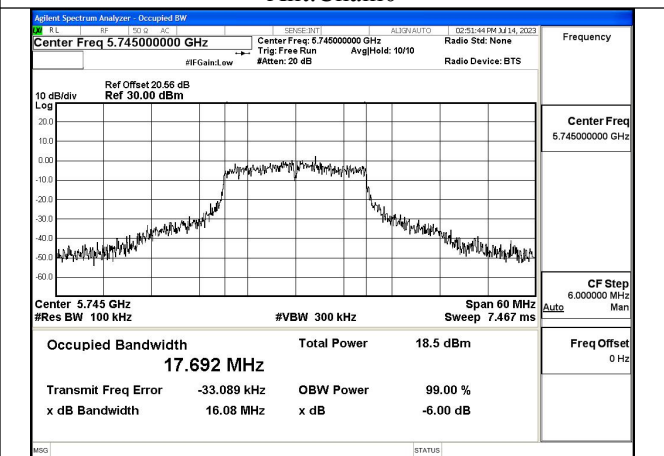

Test Mode: 802.11ac VHT20

Mode:802.11ac VHT20 Frequency:5745MHz
Ant:Chain0

Mode:802.11ac VHT20 Frequency:5785MHz
Ant:Chain0

Mode:802.11ac VHT20 Frequency:5825MHz
Ant:Chain0

Mode:802.11ac VHT20 Frequency:5745MHz
Ant:Chain1