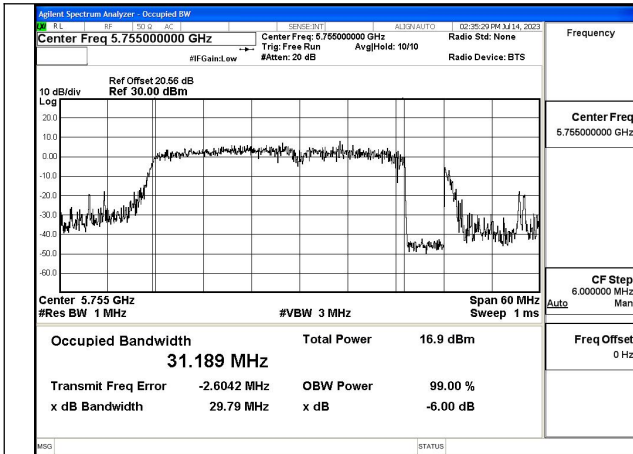

Test Mode: 802.11n HT40

Mode:802.11n HT40 Frequency:5755MHz Ant:Chain0