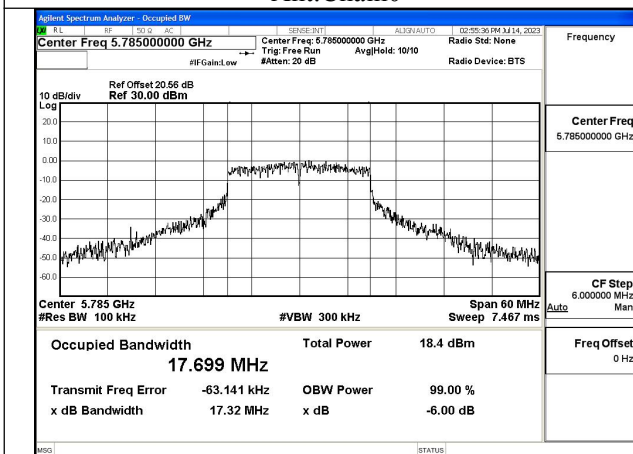

Test Mode: 802.11ac VHT20

Mode:802.11ac VHT20 Frequency:5745MHz
Ant:Chain0

Mode:802.11ac VHT20 Frequency:5785MHz
Ant:Chain0

Mode:802.11ac VHT20 Frequency:5825MHz
Ant:Chain0

Mode:802.11ac VHT20 Frequency:5745MHz
Ant:Chain1