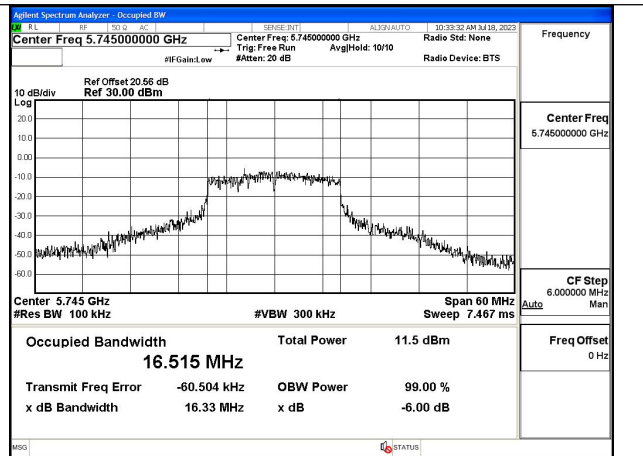

Mode:802.11a Frequency:5745MHz Ant:Chain1