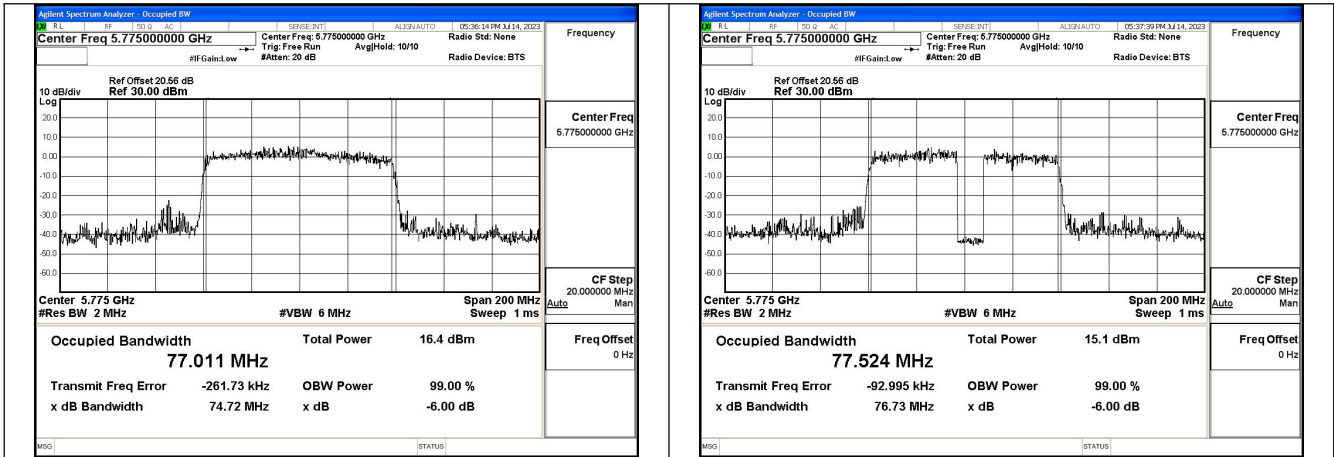

Test Mode: 802.11ax HE80

Mode:802.11ax HE80 Frequency:5775MHz Ant:Chain0

Mode:802.11ax HE80 Frequency:5775MHz Ant:Chain1