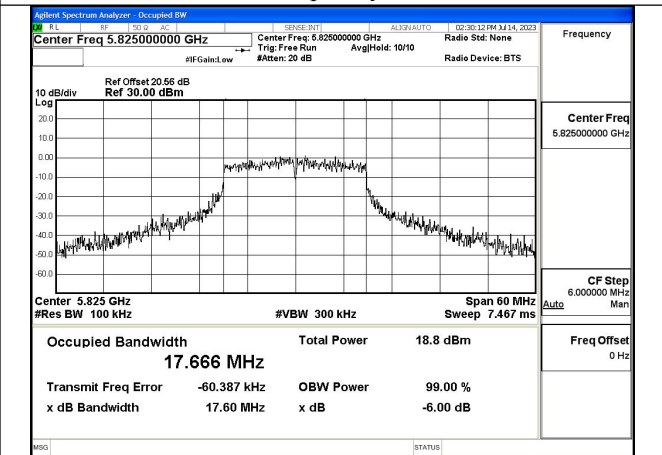

Mode:802.11n HT20 Frequency:5825MHz Ant:Chain1