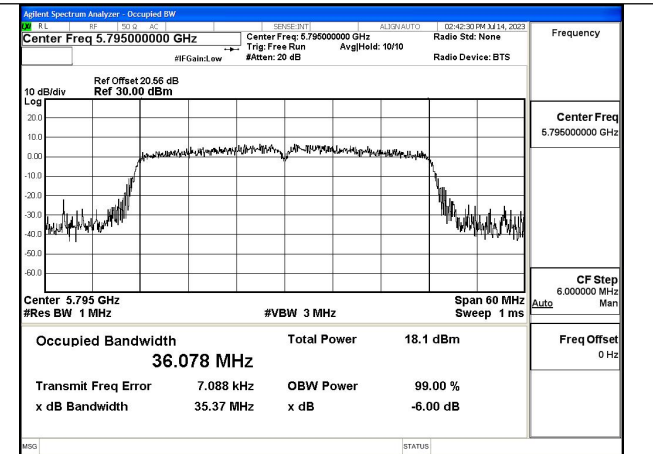

Test Mode: 802.11n HT40

Mode:802.11n HT40 Frequency:5795MHz Ant:Chain0