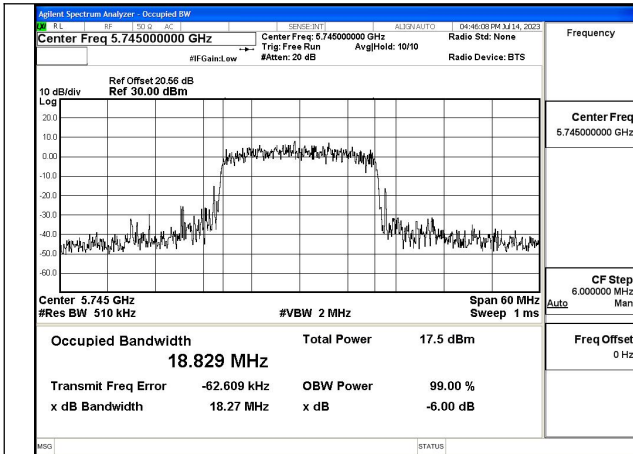

Test Mode: 802.11ax HE20

Mode:802.11ax HE20 Frequency:5745MHz Ant:Chain0

Mode:802.11ax HE20 Frequency:5785MHz Ant:Chain0

Mode:802.11ax HE20 Frequency:5825MHz Ant:Chain0

Mode:802.11ax HE20 Frequency:5745MHz Ant:Chain1