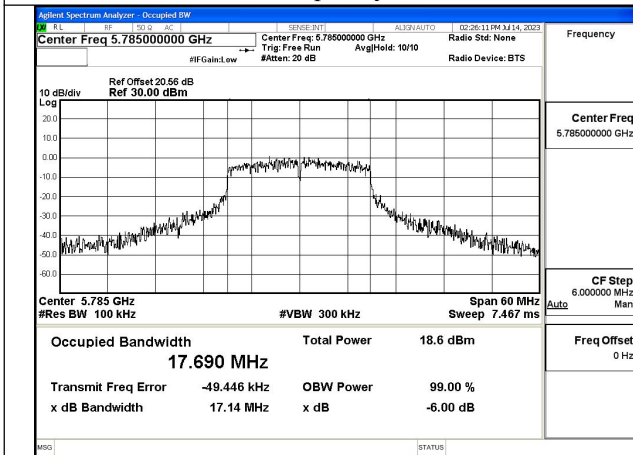

Mode:802.11n HT20 Frequency:5785MHz Ant:Chain1