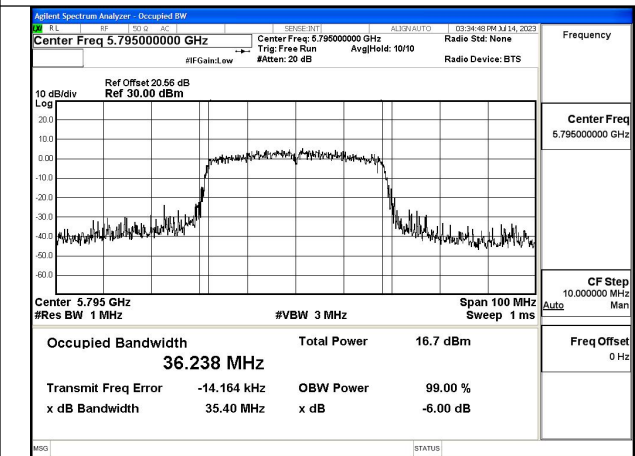

Mode:802.11ac VHT40 Frequency:5795MHz
Ant:Chain1