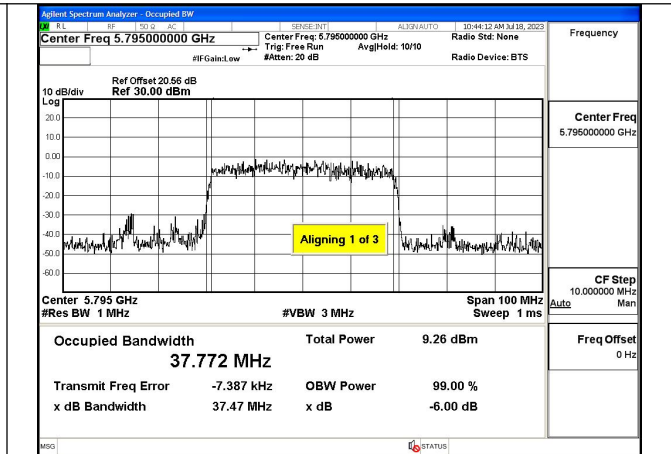

Test Mode: 802.11ax HE40