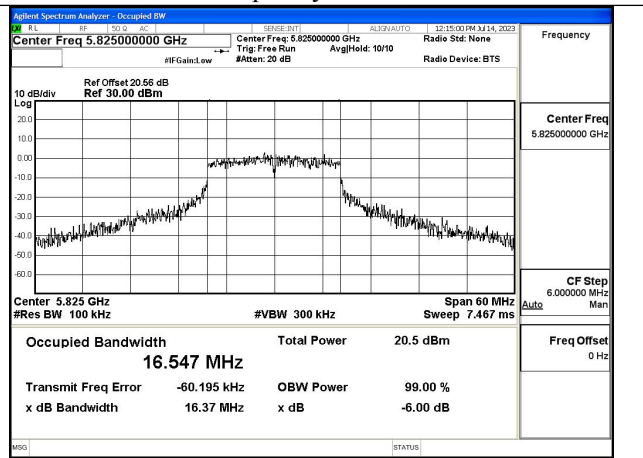

Mode:802.11a Frequency:5825MHz Ant:Chain1