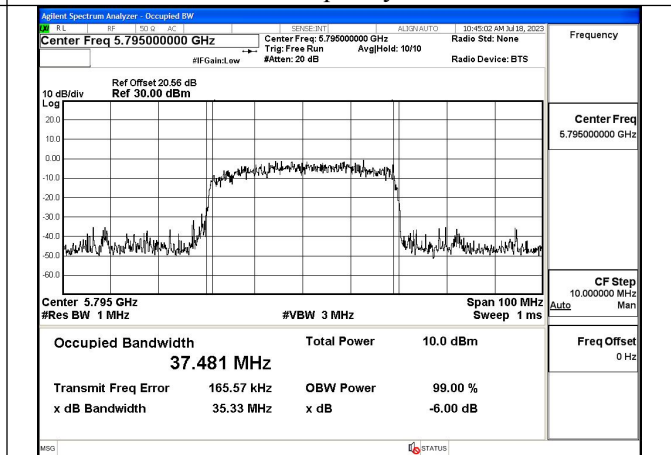

Mode:802.11ac VHT40 Frequency:5755MHz
Ant:Chain1

Mode:802.11ac VHT40 Frequency:5795MHz
Ant:Chain1

Test Mode: 802.11ax HE40

Mode:802.11ax HE40 Frequency:5755MHz Ant:Chain0

Mode:802.11ax HE40 Frequency:5795MHz Ant:Chain0