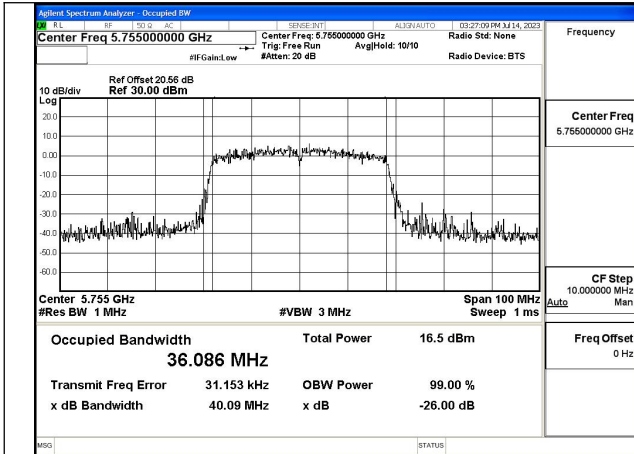

Mode:802.11n HT40 Frequency:5755MHz Ant:Chain1

Mode:802.11n HT40 Frequency:5795MHz Ant:Chain1

Test Mode: 802.11ac VHT40

Mode:802.11ac VHT40 Frequency:5755MHz
Ant:Chain0

Mode:802.11ac VHT40 Frequency:5795MHz
Ant:Chain0