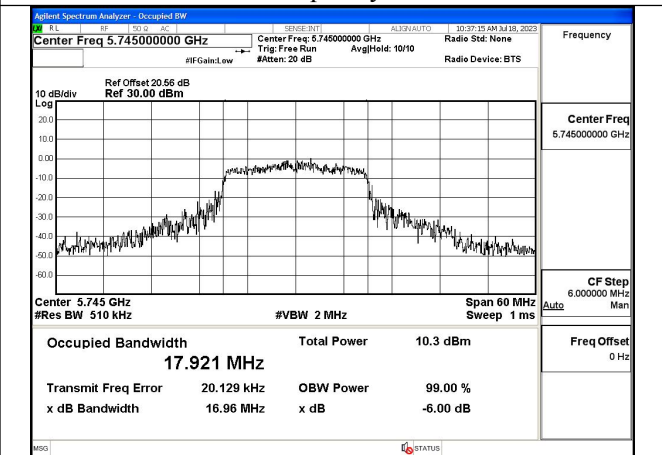

Mode:802.11n HT20 Frequency:5745MHz Ant:Chain0

Mode:802.11n HT20 Frequency:5785MHz Ant:Chain0