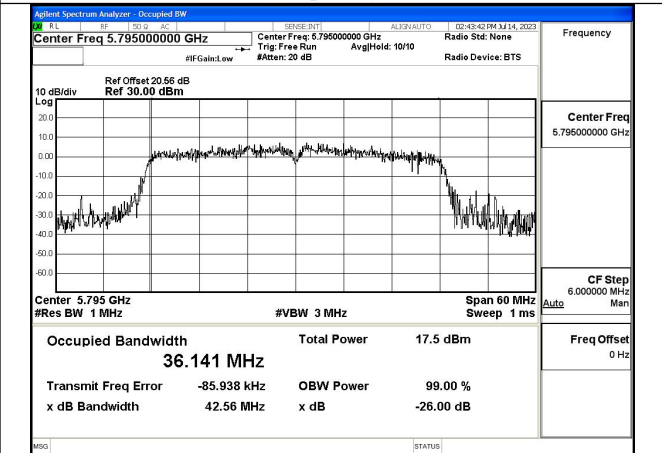

Mode:802.11ax HE20 Frequency:5785MHz Ant:Chain1

Mode:802.11ax HE20 Frequency:5825MHz Ant:Chain1

Test Mode: 802.11n HT40

Mode:802.11n HT40 Frequency:5755MHz Ant:Chain0

Mode:802.11n HT40 Frequency:5795MHz Ant:Chain0