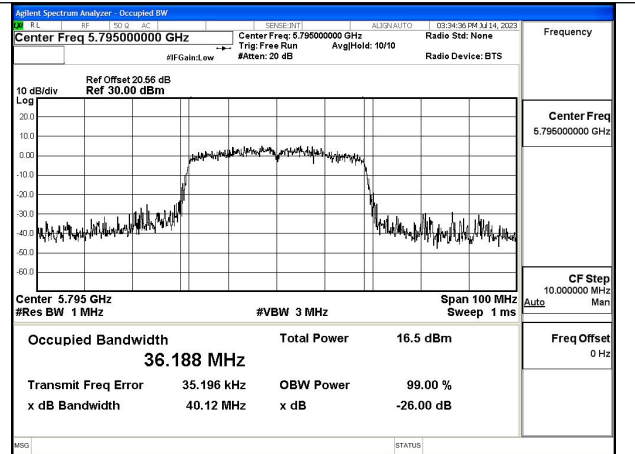

Mode:802.11ac VHT40 Frequency:5795MHz
Ant:Chain0

Mode:802.11ac VHT40 Frequency:5795MHz
Ant:Chain1