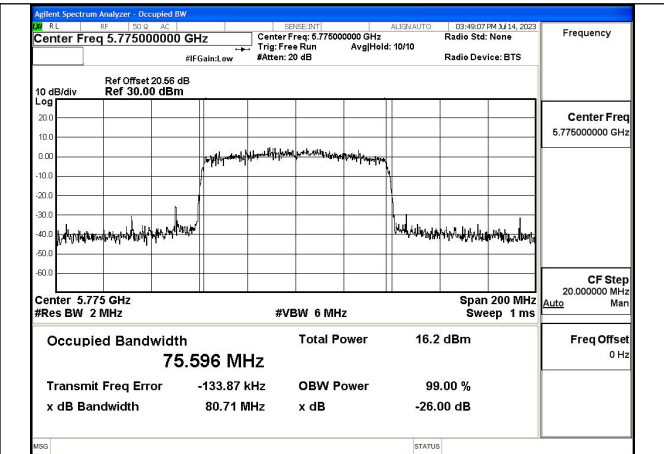

Mode:802.11ac VHT80 Frequency:5775MHz
Ant:Chain1