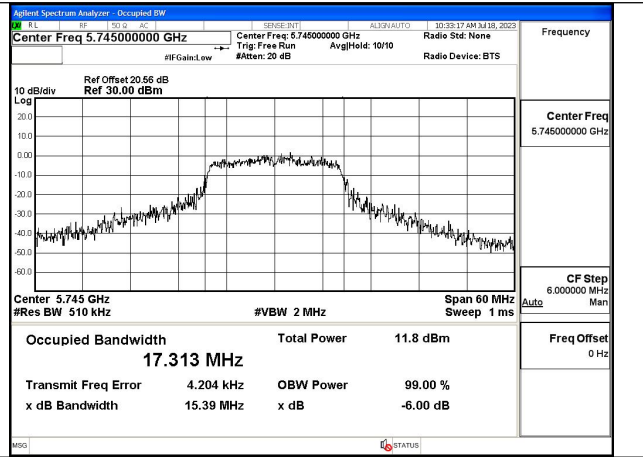

Mode:802.11a Frequency:5745MHz Ant:Chain1