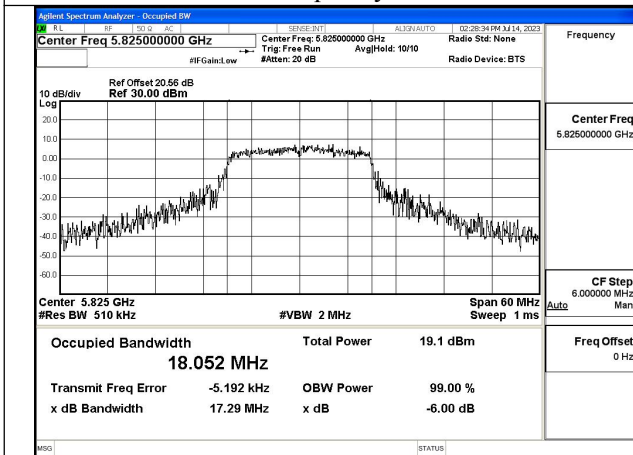

Mode:802.11n HT20 Frequency:5745MHz Ant:Chain0

Mode:802.11n HT20 Frequency:5785MHz Ant:Chain0