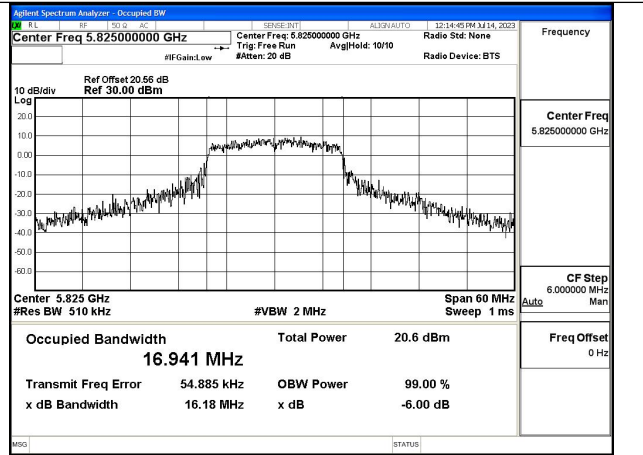

Mode:802.11a Frequency:5825MHz Ant:Chain1