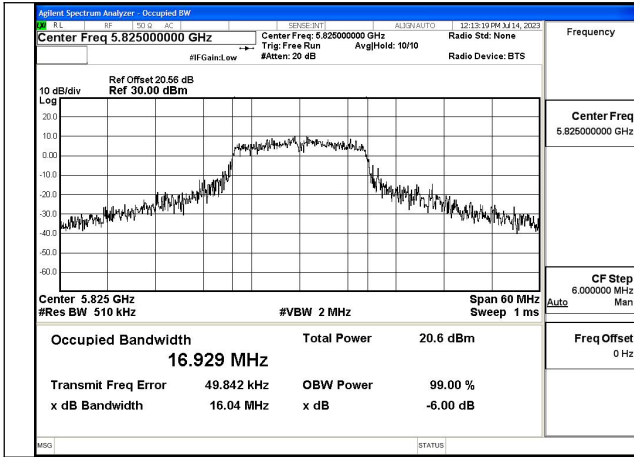

Mode:802.11a Frequency:5825MHz Ant:Chain0