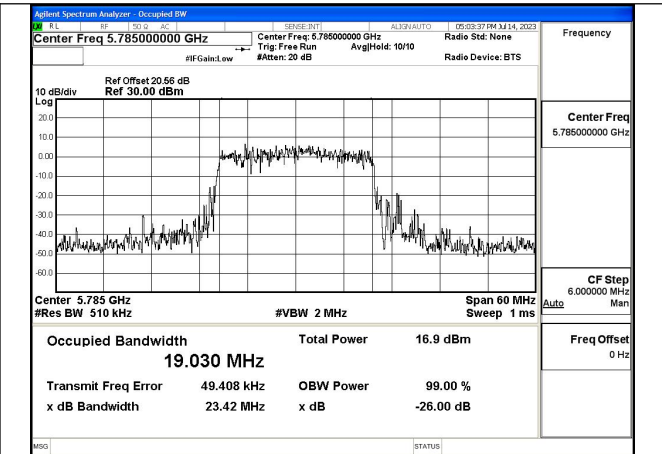

Test Mode: 802.11ax HE20

Mode:802.11ax HE20 Frequency:5745MHz Ant:Chain0

Mode:802.11ax HE20 Frequency:5785MHz Ant:Chain0

Mode:802.11ax HE20 Frequency:5825MHz Ant:Chain0

Mode:802.11ax HE20 Frequency:5745MHz Ant:Chain1