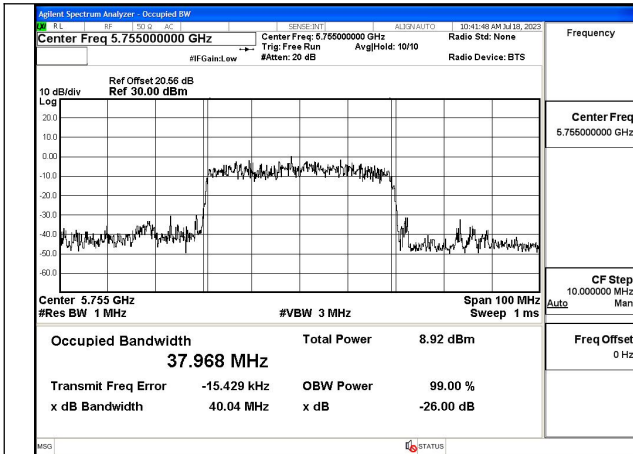

Test Mode: 802.11ax HE40