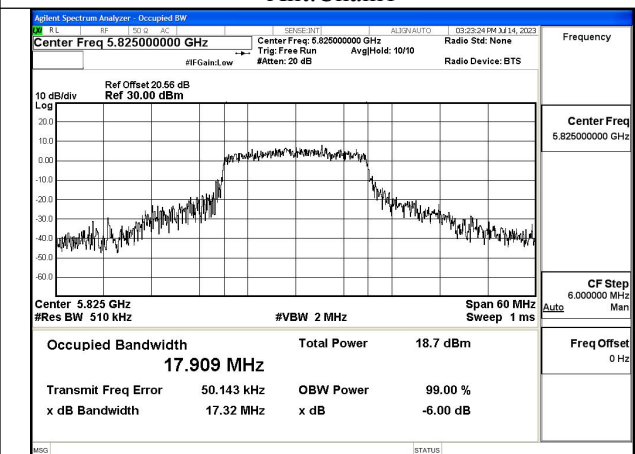

Mode:802.11ac VHT20 Frequency:5825MHz
Ant:Chain1