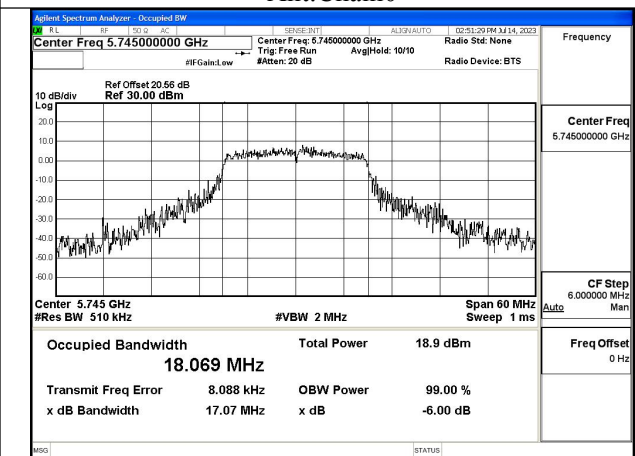

Mode:802.11n HT20 Frequency:5825MHz Ant:Chain1

Test Mode: 802.11ac VHT20

Mode:802.11ac VHT20 Frequency:5745MHz
Ant:Chain0

Mode:802.11ac VHT20 Frequency:5785MHz
Ant:Chain0

Mode:802.11ac VHT20 Frequency:5825MHz
Ant:Chain0