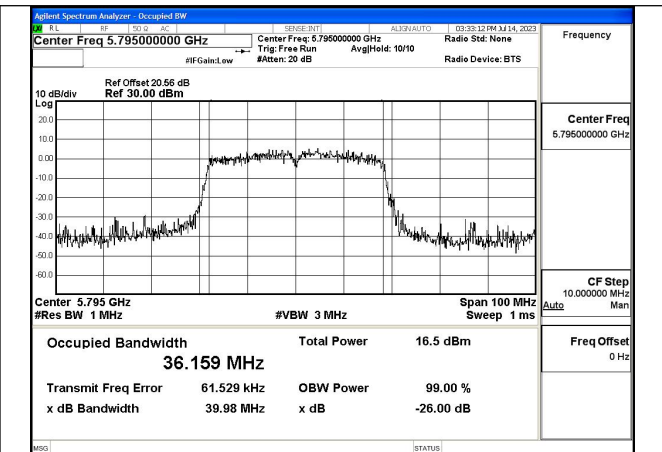

Test Mode: 802.11ac VHT40