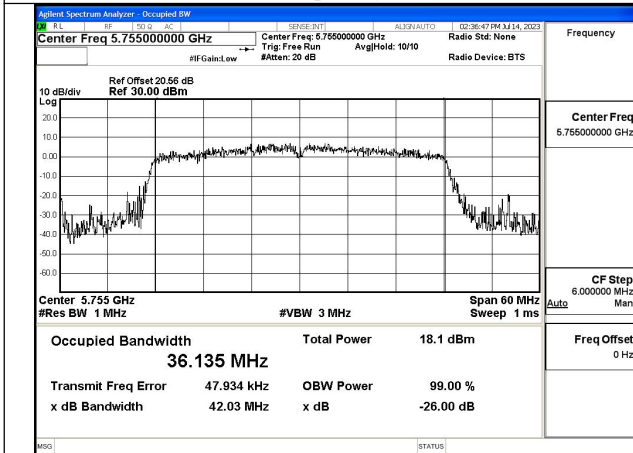

Mode:802.11ax HE20 Frequency:5785MHz Ant:Chain1

Mode:802.11ax HE20 Frequency:5825MHz Ant:Chain1

Test Mode: 802.11n HT40

Mode:802.11n HT40 Frequency:5755MHz Ant:Chain0

Mode:802.11n HT40 Frequency:5795MHz Ant:Chain0