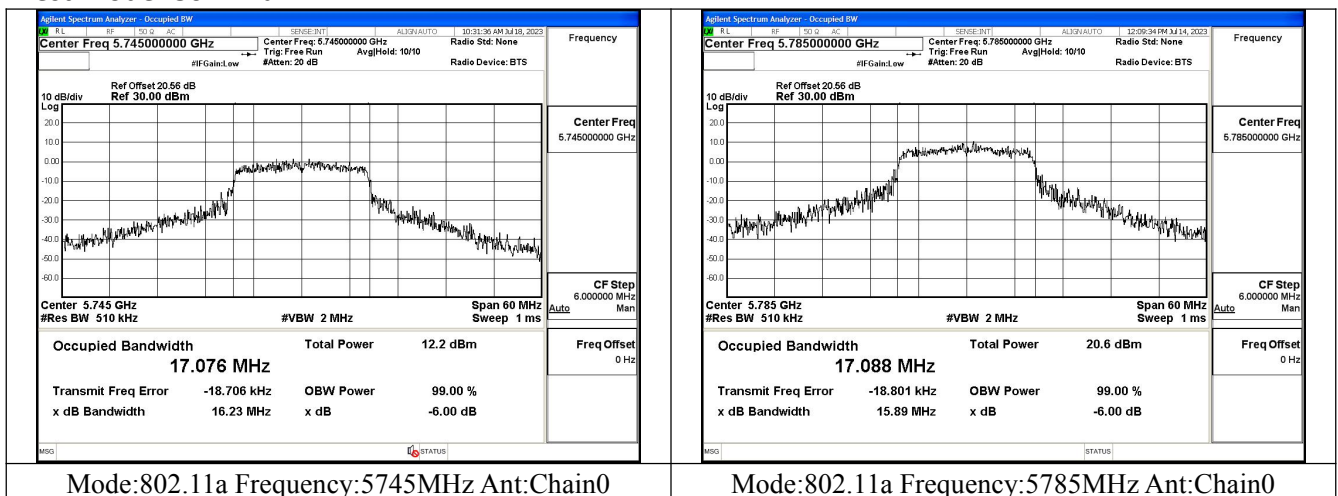

Occupied Bandwidth

Offset 20.56dB = Attenuator + Temporary antenna connector loss + Cable loss

Test Mode	Antenna	Occupied Bandwidth (MHz)		
		5745MHz	5785MHz	5825MHz
802.11a	Chain0	17.076	17.088	16.929
802.11a	Chain1	17.313	17.175	16.941
802.11n HT20	Chain0	18.078	17.989	18.052
802.11n HT20	Chain1	17.921	17.974	18.221
802.11ac VHT20	Chain0	17.968	17.989	18.117
802.11ac VHT20	Chain1	18.069	17.926	17.909
802.11ax HE20	Chain0	18.829	18.992	18.977
802.11ax HE20	Chain1	16.429	18.832	18.873

Test Mode	Antenna	Occupied Bandwidth (MHz)		
		5755MHz	---	5795MHz
802.11n HT40	Chain0	31.189	---	36.078
802.11n HT40	Chain1	36.078	---	36.019
802.11ac VHT40	Chain0	36.022	---	36.122
802.11ac VHT40	Chain1	36.087	---	36.238
802.11ax HE40	Chain0	37.581	---	37.772
802.11ax HE40	Chain1	37.839	---	37.481

Test Mode	Antenna	Occupied Bandwidth (MHz)		
		5775MHz	---	---
802.11ac VHT80	Chain0	75.518	---	---
802.11ac VHT80	Chain1	75.522	---	---
802.11ax HE80	Chain0	77.011	---	---
802.11ax HE80	Chain1	77.524	---	---

Test Mode: 802.11a