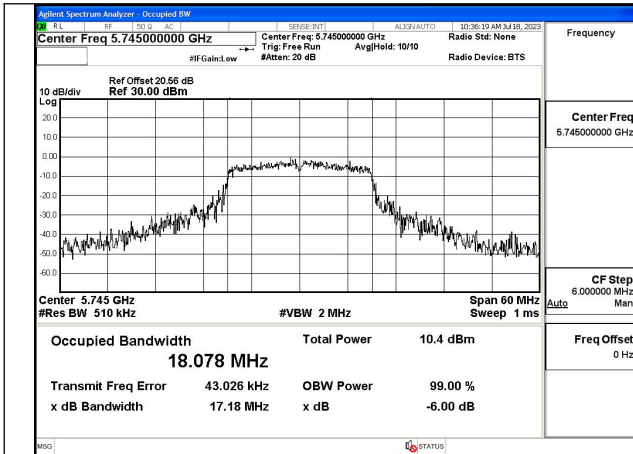

Test Mode: 802.11a

Mode:802.11a Frequency:5825MHz Ant:Chain0

Mode:802.11a Frequency:5745MHz Ant:Chain1

Mode:802.11a Frequency:5785MHz Ant:Chain1

Mode:802.11a Frequency:5825MHz Ant:Chain1

Test Mode: 802.11n HT20