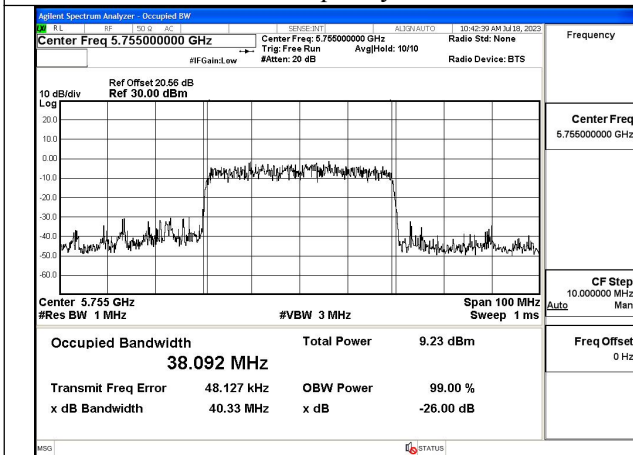

Mode:802.11ac VHT40 Frequency:5755MHz
Ant:Chain1

Mode:802.11ac VHT40 Frequency:5795MHz
Ant:Chain1

Test Mode: 802.11ax HE40

Mode:802.11ax HE40 Frequency:5755MHz Ant:Chain0

Mode:802.11ax HE40 Frequency:5795MHz Ant:Chain0