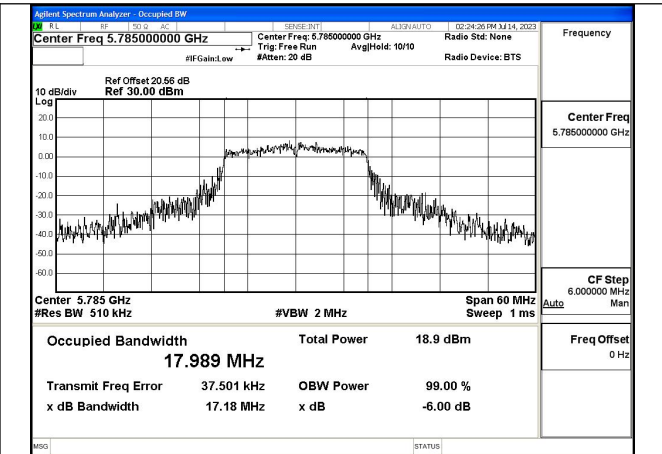

Test Mode: 802.11a

Mode:802.11a Frequency:5825MHz Ant:Chain0

Mode:802.11a Frequency:5745MHz Ant:Chain1

Mode:802.11a Frequency:5785MHz Ant:Chain1

Mode:802.11a Frequency:5825MHz Ant:Chain1

Test Mode: 802.11n HT20