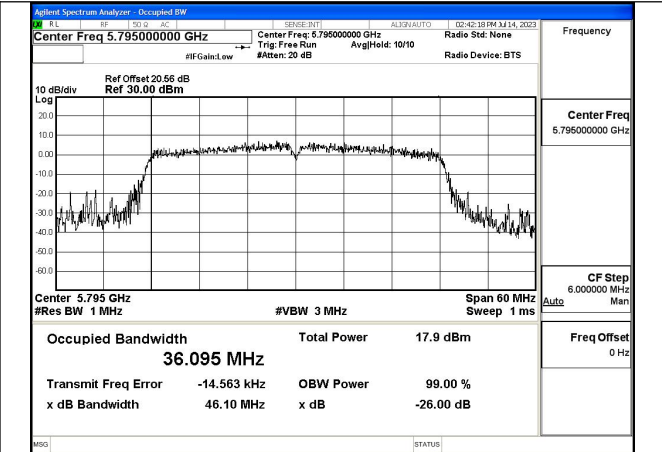

Test Mode: 802.11n HT40

Mode:802.11n HT40 Frequency:5795MHz Ant:Chain0