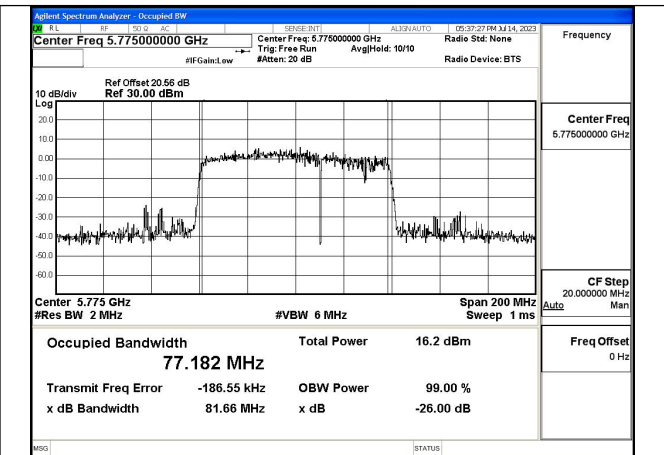

Mode:802.11ax HE40 Frequency:5755MHz Ant:Chain1

Mode:802.11ax HE40 Frequency:5795MHz Ant:Chain1

Test Mode: 802.11ac VHT80

Mode:802.11ac VHT80 Frequency:5775MHz
Ant:Chain0

Mode:802.11ac VHT80 Frequency:5775MHz
Ant:Chain1

Test Mode: 802.11ax HE80

Mode:802.11ax HE80 Frequency:5775MHz Ant:Chain0

Mode:802.11ax HE80 Frequency:5775MHz Ant:Chain1

Occupied Bandwidth

Offset 20.56dB = Attenuator + Temporary antenna connector loss + Cable loss