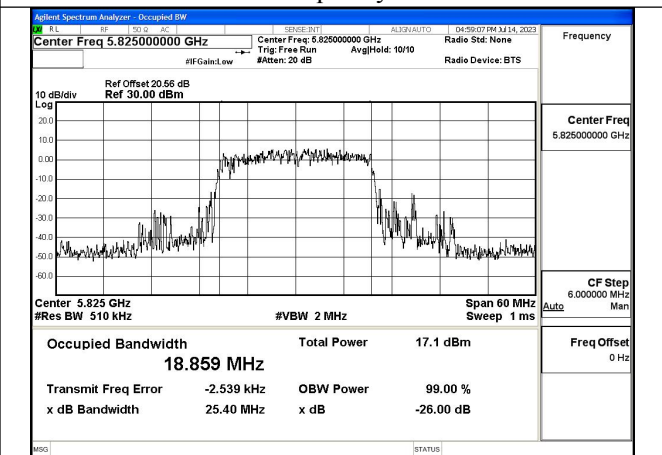

Test Mode: 802.11ax HE20

Mode:802.11ax HE20 Frequency:5745MHz Ant:Chain0

Mode:802.11ax HE20 Frequency:5785MHz Ant:Chain0

Mode:802.11ax HE20 Frequency:5825MHz Ant:Chain0

Mode:802.11ax HE20 Frequency:5745MHz Ant:Chain1