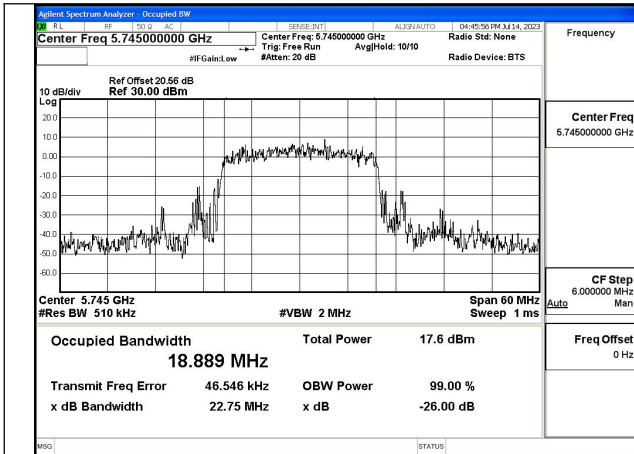

Test Mode: 802.11ax HE20

Mode:802.11ax HE20 Frequency:5745MHz Ant:Chain0

Mode:802.11ax HE20 Frequency:5785MHz Ant:Chain0

Mode:802.11ax HE20 Frequency:5825MHz Ant:Chain0

Mode:802.11ax HE20 Frequency:5745MHz Ant:Chain1