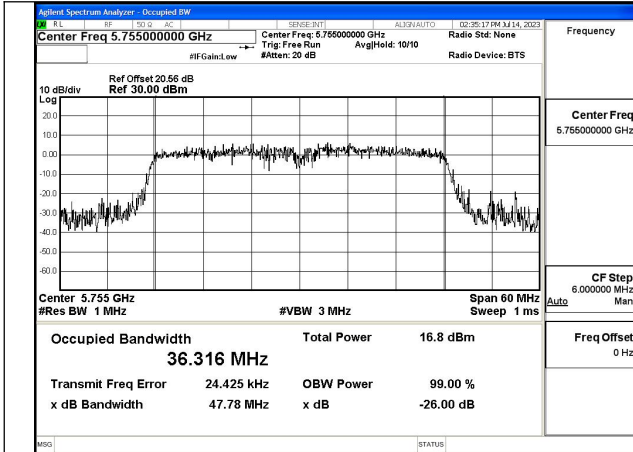

Test Mode: 802.11n HT40

Mode:802.11n HT40 Frequency:5755MHz Ant:Chain0