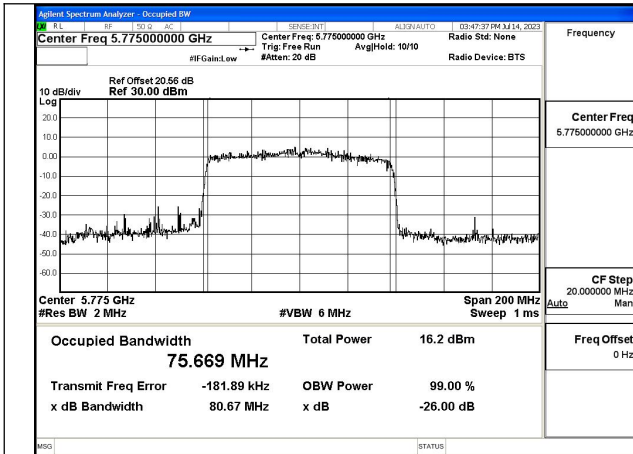

Test Mode: 802.11ac VHT80

Mode:802.11ac VHT80 Frequency:5775MHz
Ant:Chain0