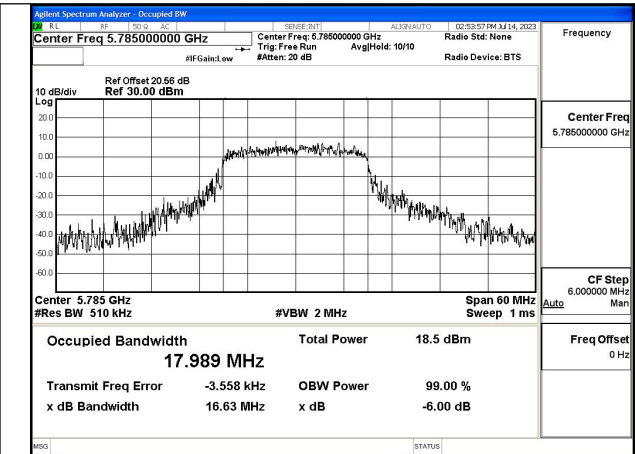

Mode:802.11n HT20 Frequency:5745MHz Ant:Chain0

Mode:802.11n HT20 Frequency:5785MHz Ant:Chain0

Mode:802.11n HT20 Frequency:5825MHz Ant:Chain0

Mode:802.11n HT20 Frequency:5785MHz Ant:Chain1

Mode:802.11n HT20 Frequency:5785MHz Ant:Chain1

Mode:802.11n HT20 Frequency:5825MHz Ant:Chain1

Test Mode: 802.11ac VHT20

Mode:802.11ac VHT20 Frequency:5745MHz
Ant:Chain0

Mode:802.11ac VHT20 Frequency:5785MHz
Ant:Chain0

Mode:802.11ac VHT20 Frequency:5825MHz
Ant:Chain0