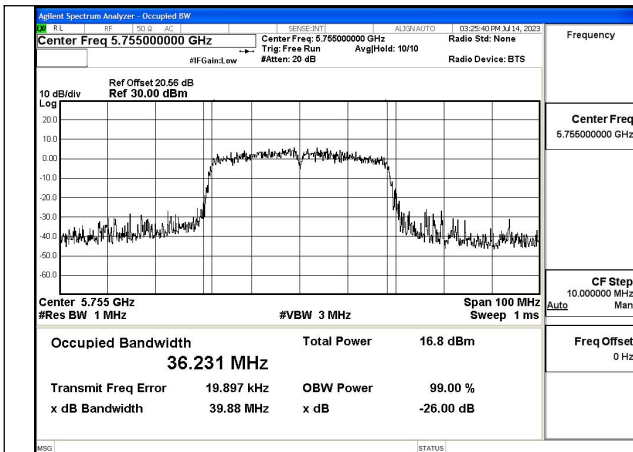

Test Mode: 802.11ac VHT40