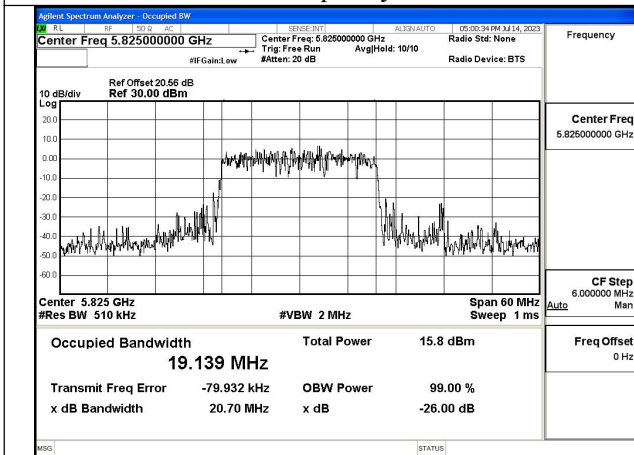

Test Mode: 802.11ax HE20

Mode:802.11ax HE20 Frequency:5745MHz Ant:Chain0

Mode:802.11ax HE20 Frequency:5785MHz Ant:Chain0

Mode:802.11ax HE20 Frequency:5825MHz Ant:Chain0

Mode:802.11ax HE20 Frequency:5745MHz Ant:Chain1