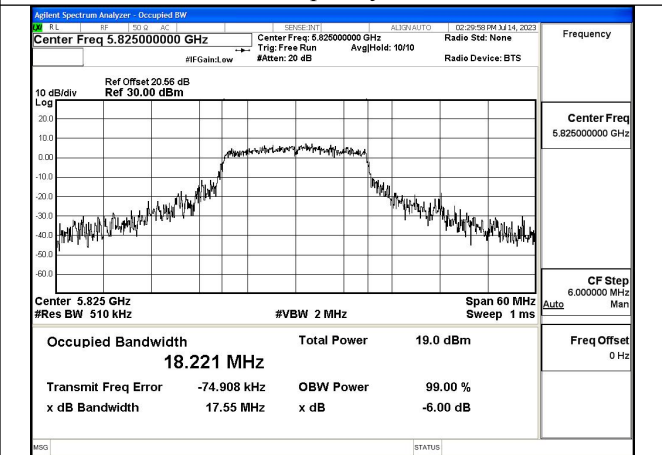

Mode:802.11n HT20 Frequency:5825MHz Ant:Chain0

Mode:802.11n HT20 Frequency:5785MHz Ant:Chain1

Mode:802.11n HT20 Frequency:5785MHz Ant:Chain1

Mode:802.11n HT20 Frequency:5825MHz Ant:Chain1