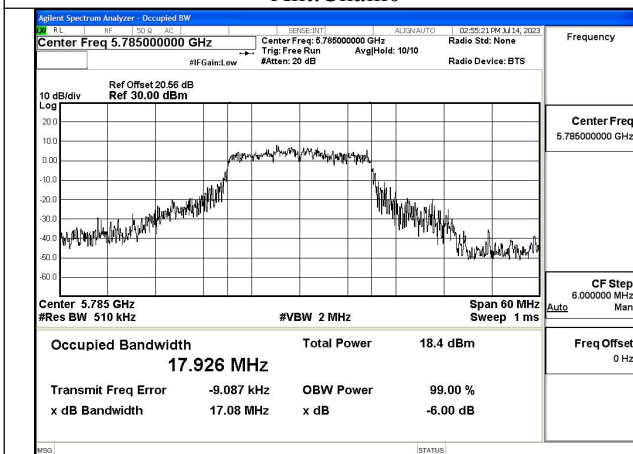

Mode:802.11ac VHT20 Frequency:5785MHz
Ant:Chain1