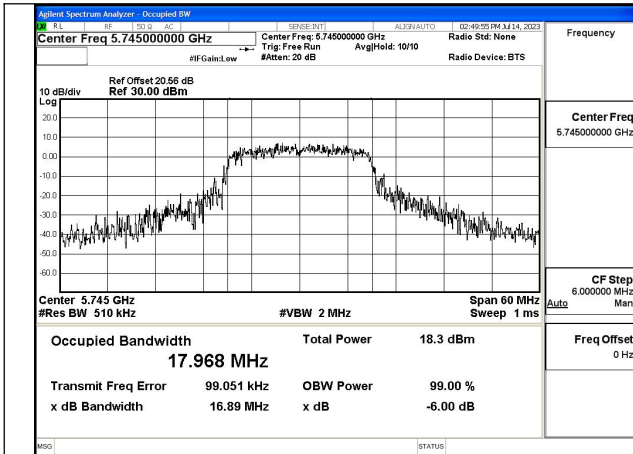

Test Mode: 802.11ac VHT20

Mode:802.11ac VHT20 Frequency:5745MHz
Ant:Chain0