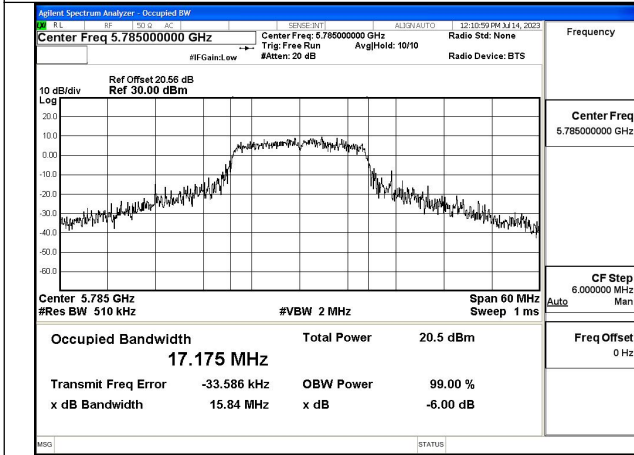

Mode:802.11a Frequency:5785MHz Ant:Chain1