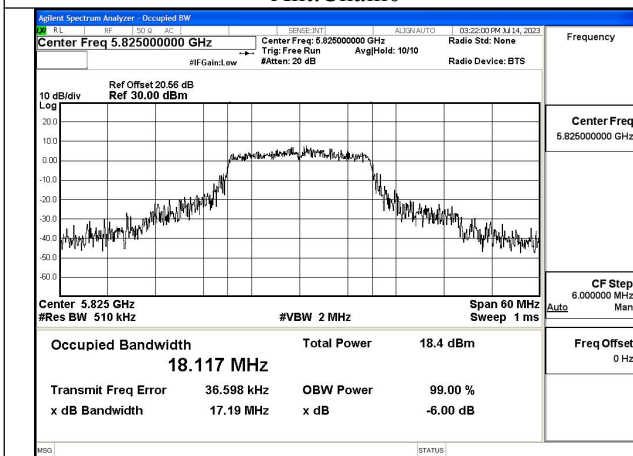

Mode:802.11n HT20 Frequency:5825MHz Ant:Chain1

Test Mode: 802.11ac VHT20

Mode:802.11ac VHT20 Frequency:5745MHz
Ant:Chain0

Mode:802.11ac VHT20 Frequency:5785MHz
Ant:Chain0

Mode:802.11ac VHT20 Frequency:5825MHz
Ant:Chain0