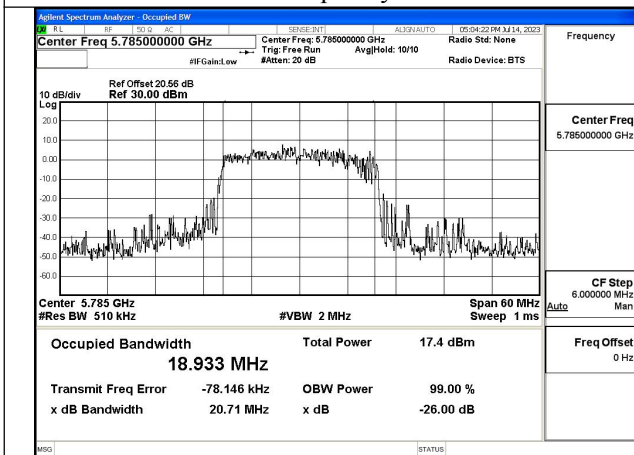

Test Mode: 802.11ax HE20

Mode:802.11ax HE20 Frequency:5745MHz Ant:Chain0

Mode:802.11ax HE20 Frequency:5785MHz Ant:Chain0

Mode:802.11ax HE20 Frequency:5825MHz Ant:Chain0

Mode:802.11ax HE20 Frequency:5745MHz Ant:Chain1