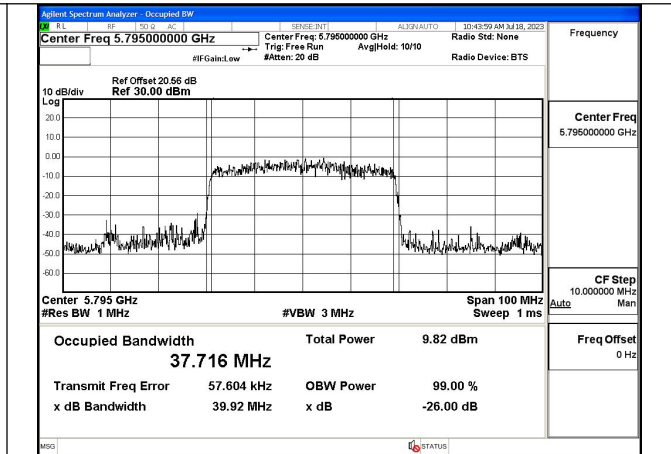

Test Mode: 802.11ax HE40