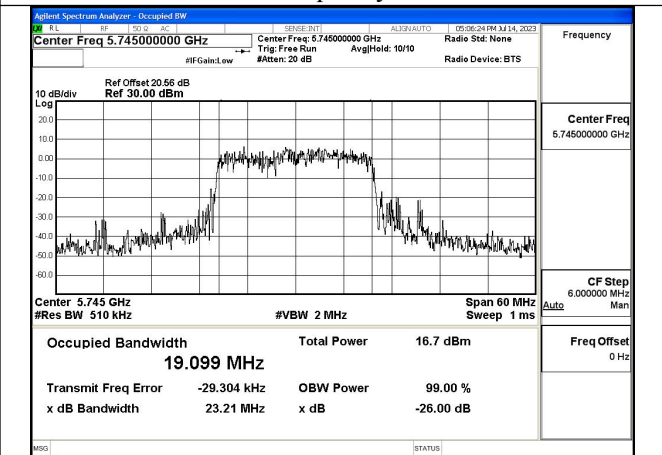

Test Mode: 802.11ax HE20

Mode:802.11ax HE20 Frequency:5745MHz Ant:Chain0

Mode:802.11ax HE20 Frequency:5785MHz Ant:Chain0

Mode:802.11ax HE20 Frequency:5825MHz Ant:Chain0

Mode:802.11ax HE20 Frequency:5745MHz Ant:Chain1