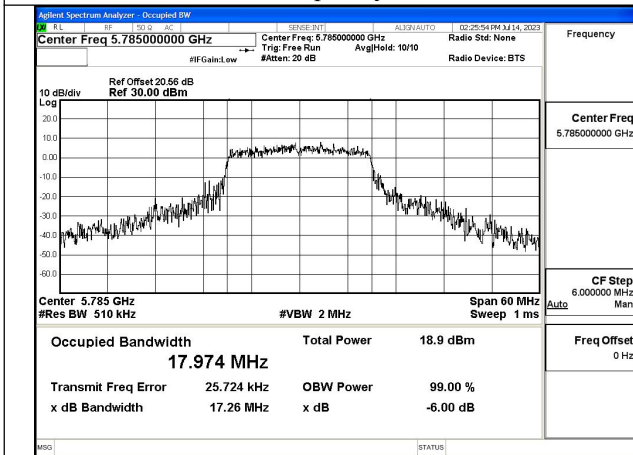

Mode:802.11n HT20 Frequency:5825MHz Ant:Chain0

Mode:802.11n HT20 Frequency:5785MHz Ant:Chain1

Mode:802.11n HT20 Frequency:5785MHz Ant:Chain1

Mode:802.11n HT20 Frequency:5825MHz Ant:Chain1