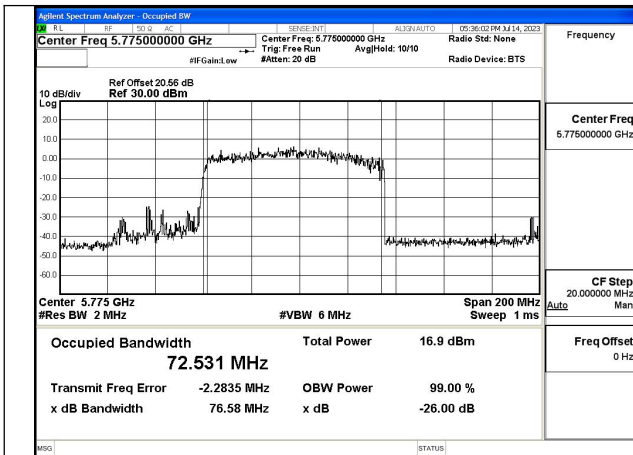

Mode:802.11ax HE40 Frequency:5755MHz Ant:Chain1

Mode:802.11ax HE40 Frequency:5795MHz Ant:Chain1

Test Mode: 802.11ac VHT80

Mode:802.11ac VHT80 Frequency:5775MHz
Ant:Chain0

Mode:802.11ac VHT80 Frequency:5775MHz
Ant:Chain1

Test Mode: 802.11ax HE80

Mode:802.11ax HE80 Frequency:5775MHz Ant:Chain0

Mode:802.11ax HE80 Frequency:5775MHz Ant:Chain1

Occupied Bandwidth

Offset 20.56dB = Attenuator + Temporary antenna connector loss + Cable loss