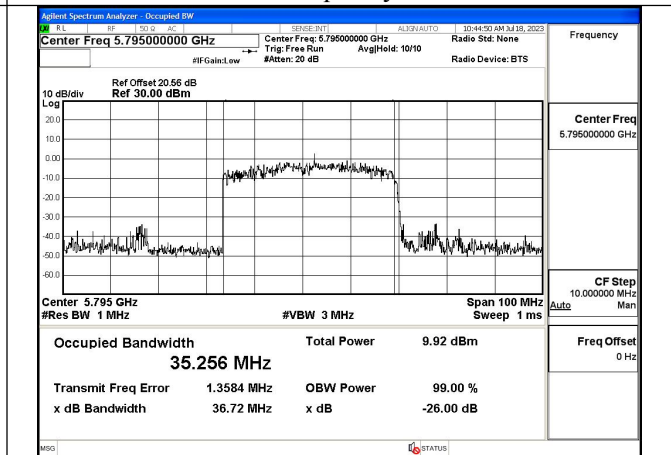

Mode:802.11ac VHT40 Frequency:5755MHz
Ant:Chain1

Mode:802.11ac VHT40 Frequency:5795MHz
Ant:Chain1

Test Mode: 802.11ax HE40

Mode:802.11ax HE40 Frequency:5755MHz Ant:Chain0

Mode:802.11ax HE40 Frequency:5795MHz Ant:Chain0