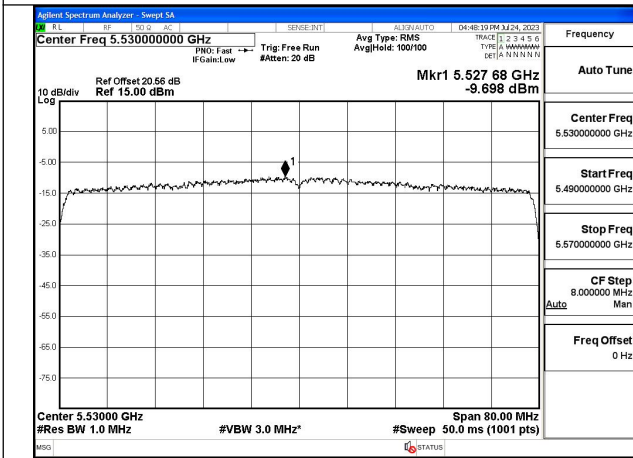

Mode:802.11ax HE80 Tone:484T Frequency:5530MHz
Ant:Chain0

Mode:802.11ax HE80 Tone:484T Frequency:5610MHz
Ant:Chain0

Mode:802.11ax HE80 Tone:484T Frequency:5530MHz
Ant:Chain1

Mode:802.11ax HE80 Tone:484T Frequency:5610MHz
Ant:Chain1

Mode:802.11ax HE80 Tone:996T Frequency:5530MHz
Ant:Chain0

Mode:802.11ax HE80 Tone:996T Frequency:5610MHz
Ant:Chain0

Mode:802.11ax HE80 Tone:996T Frequency:5530MHz
Ant:Chain1

Mode:802.11ax HE80 Tone:996T Frequency:5610MHz
Ant:Chain1