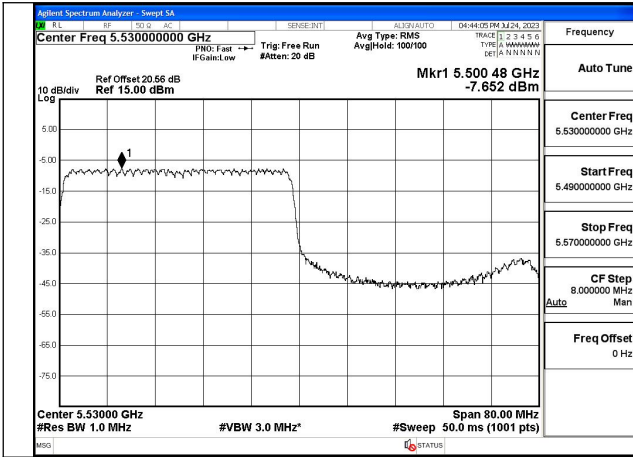

Mode:802.11ax HE80 Tone:242T Frequency:5530MHz
Ant:Chain0

Mode:802.11ax HE80 Tone:242T Frequency:5610MHz
Ant:Chain0

Mode:802.11ax HE80 Tone:242T Frequency:5530MHz
Ant:Chain1

Mode:802.11ax HE80 Tone:242T Frequency:5610MHz
Ant:Chain1

Mode:802.11ax HE80 Tone:484T Frequency:5530MHz
Ant:Chain0

Mode:802.11ax HE80 Tone:484T Frequency:5610MHz
Ant:Chain0

Mode:802.11ax HE80 Tone:484T Frequency:5530MHz
Ant:Chain1

Mode:802.11ax HE80 Tone:484T Frequency:5610MHz
Ant:Chain1