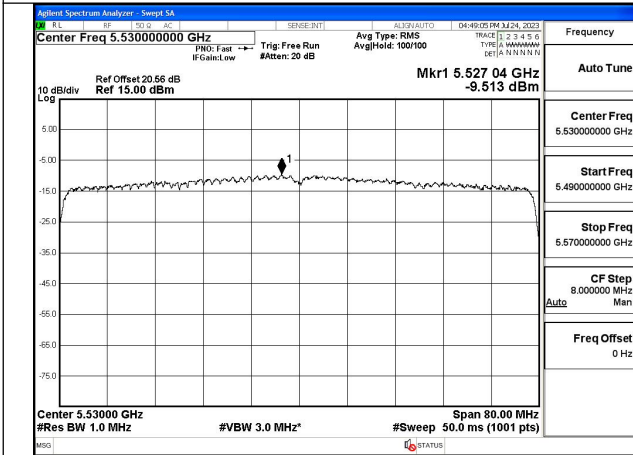

Mode:802.11ax HE80 Tone:484T Frequency:5530MHz
Ant:Chain0

Mode:802.11ax HE80 Tone:484T Frequency:5610MHz
Ant:Chain0

Mode:802.11ax HE80 Tone:484T Frequency:5530MHz
Ant:Chain1

Mode:802.11ax HE80 Tone:484T Frequency:5610MHz
Ant:Chain1

Mode:802.11ax HE80 Tone:996T Frequency:5530MHz
Ant:Chain0

Mode:802.11ax HE80 Tone:996T Frequency:5610MHz
Ant:Chain0

Mode:802.11ax HE80 Tone:996T Frequency:5530MHz
Ant:Chain1

Mode:802.11ax HE80 Tone:996T Frequency:5610MHz
Ant:Chain1