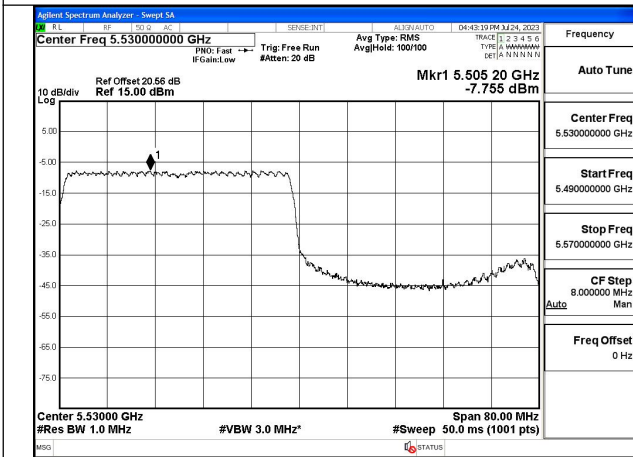

Mode:802.11ax HE80 Tone:242T Frequency:5530MHz
Ant:Chain0

Mode:802.11ax HE80 Tone:242T Frequency:5610MHz
Ant:Chain0

Mode:802.11ax HE80 Tone:242T Frequency:5530MHz
Ant:Chain1

Mode:802.11ax HE80 Tone:242T Frequency:5610MHz
Ant:Chain1

Mode:802.11ax HE80 Tone:484T Frequency:5530MHz
Ant:Chain0

Mode:802.11ax HE80 Tone:484T Frequency:5610MHz
Ant:Chain0

Mode:802.11ax HE80 Tone:484T Frequency:5530MHz
Ant:Chain1

Mode:802.11ax HE80 Tone:484T Frequency:5610MHz
Ant:Chain1