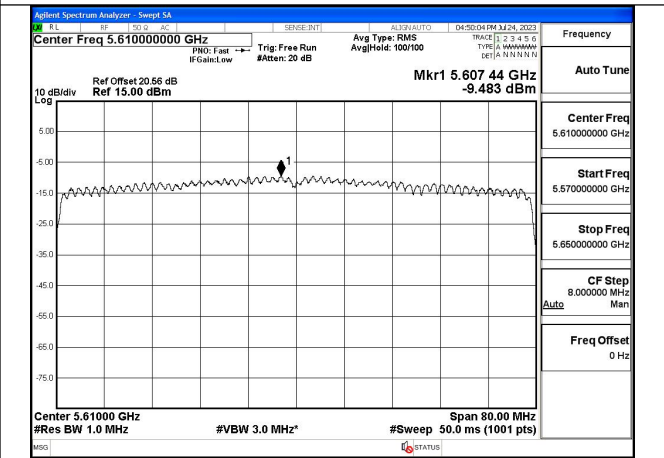

Mode:802.11ax HE80 Tone:484T Frequency:5530MHz
Ant:Chain0

Mode:802.11ax HE80 Tone:484T Frequency:5610MHz
Ant:Chain0

Mode:802.11ax HE80 Tone:484T Frequency:5530MHz
Ant:Chain1

Mode:802.11ax HE80 Tone:484T Frequency:5610MHz
Ant:Chain1

Mode:802.11ax HE80 Tone:996T Frequency:5530MHz
Ant:Chain0

Mode:802.11ax HE80 Tone:996T Frequency:5610MHz
Ant:Chain0

Mode:802.11ax HE80 Tone:996T Frequency:5530MHz
Ant:Chain1

Mode:802.11ax HE80 Tone:996T Frequency:5610MHz
Ant:Chain1