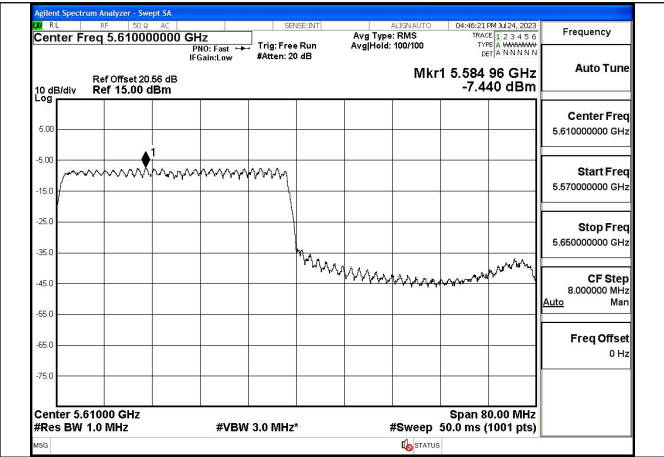

Mode:802.11ax HE80 Tone:242T Frequency:5530MHz
Ant:Chain0

Mode:802.11ax HE80 Tone:242T Frequency:5610MHz
Ant:Chain0

Mode:802.11ax HE80 Tone:242T Frequency:5530MHz
Ant:Chain1

Mode:802.11ax HE80 Tone:242T Frequency:5610MHz
Ant:Chain1

Mode:802.11ax HE80 Tone:484T Frequency:5530MHz
Ant:Chain0

Mode:802.11ax HE80 Tone:484T Frequency:5610MHz
Ant:Chain0

Mode:802.11ax HE80 Tone:484T Frequency:5530MHz
Ant:Chain1

Mode:802.11ax HE80 Tone:484T Frequency:5610MHz
Ant:Chain1