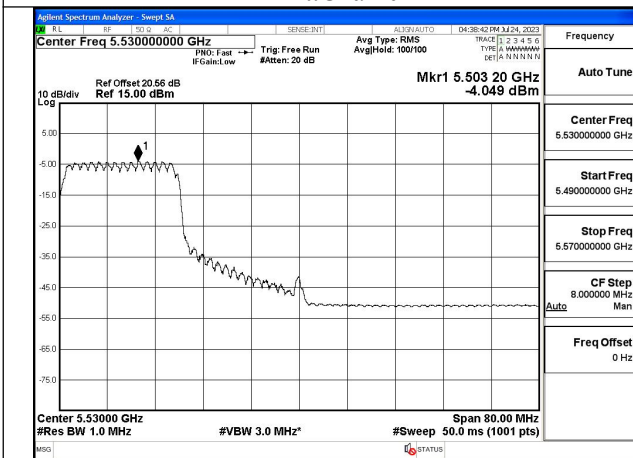

Mode:802.11ax HE80 Tone:242T Frequency:5530MHz
Ant:Chain0

Mode:802.11ax HE80 Tone:242T Frequency:5610MHz
Ant:Chain0

Mode:802.11ax HE80 Tone:242T Frequency:5530MHz
Ant:Chain1

Mode:802.11ax HE80 Tone:242T Frequency:5610MHz
Ant:Chain1

Mode:802.11ax HE80 Tone:484T Frequency:5530MHz
Ant:Chain0

Mode:802.11ax HE80 Tone:484T Frequency:5610MHz
Ant:Chain0

Mode:802.11ax HE80 Tone:484T Frequency:5530MHz
Ant:Chain1

Mode:802.11ax HE80 Tone:484T Frequency:5610MHz
Ant:Chain1