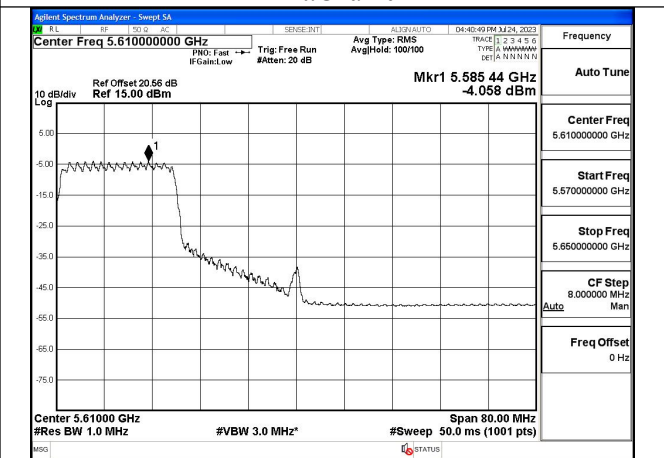

Mode:802.11ax HE80 Tone:242T Frequency:5530MHz
Ant:Chain0

Mode:802.11ax HE80 Tone:242T Frequency:5610MHz
Ant:Chain0

Mode:802.11ax HE80 Tone:242T Frequency:5530MHz
Ant:Chain1

Mode:802.11ax HE80 Tone:242T Frequency:5610MHz
Ant:Chain1

Mode:802.11ax HE80 Tone:484T Frequency:5530MHz
Ant:Chain0

Mode:802.11ax HE80 Tone:484T Frequency:5610MHz
Ant:Chain0

Mode:802.11ax HE80 Tone:484T Frequency:5530MHz
Ant:Chain1

Mode:802.11ax HE80 Tone:484T Frequency:5610MHz
Ant:Chain1

Mode:802.11ax HE80 Tone:996T Frequency:5530MHz
Ant:Chain0

Mode:802.11ax HE80 Tone:996T Frequency:5610MHz
Ant:Chain0

Mode:802.11ax HE80 Tone:996T Frequency:5530MHz
Ant:Chain1

Mode:802.11ax HE80 Tone:996T Frequency:5610MHz
Ant:Chain1