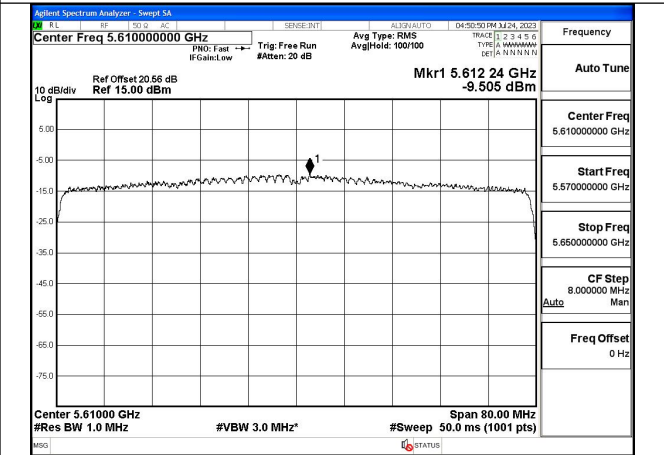

Mode:802.11ax HE80 Tone:484T Frequency:5530MHz
Ant:Chain0

Mode:802.11ax HE80 Tone:484T Frequency:5610MHz
Ant:Chain0

Mode:802.11ax HE80 Tone:484T Frequency:5530MHz
Ant:Chain1

Mode:802.11ax HE80 Tone:484T Frequency:5610MHz
Ant:Chain1

Mode:802.11ax HE80 Tone:996T Frequency:5530MHz
Ant:Chain0

Mode:802.11ax HE80 Tone:996T Frequency:5610MHz
Ant:Chain0

Mode:802.11ax HE80 Tone:996T Frequency:5530MHz
Ant:Chain1

Mode:802.11ax HE80 Tone:996T Frequency:5610MHz
Ant:Chain1