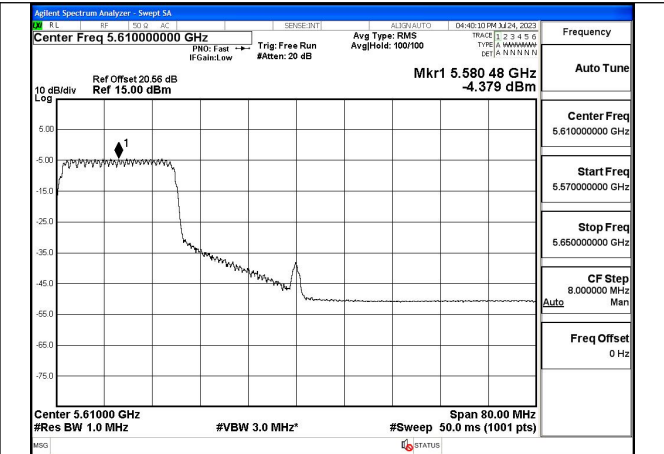

Mode:802.11ax HE80 Tone:242T Frequency:5530MHz
Ant:Chain0

Mode:802.11ax HE80 Tone:242T Frequency:5610MHz
Ant:Chain0

Mode:802.11ax HE80 Tone:242T Frequency:5530MHz
Ant:Chain1

Mode:802.11ax HE80 Tone:242T Frequency:5610MHz
Ant:Chain1

Mode:802.11ax HE80 Tone:484T Frequency:5530MHz
Ant:Chain0

Mode:802.11ax HE80 Tone:484T Frequency:5610MHz
Ant:Chain0

Mode:802.11ax HE80 Tone:484T Frequency:5530MHz
Ant:Chain1

Mode:802.11ax HE80 Tone:484T Frequency:5610MHz
Ant:Chain1