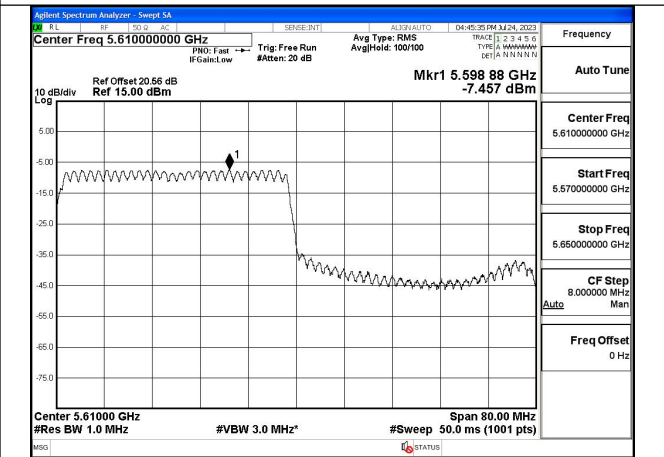

Mode:802.11ax HE80 Tone:242T Frequency:5530MHz
Ant:Chain0

Mode:802.11ax HE80 Tone:242T Frequency:5610MHz
Ant:Chain0

Mode:802.11ax HE80 Tone:242T Frequency:5530MHz
Ant:Chain1

Mode:802.11ax HE80 Tone:242T Frequency:5610MHz
Ant:Chain1

Mode:802.11ax HE80 Tone:484T Frequency:5530MHz
Ant:Chain0

Mode:802.11ax HE80 Tone:484T Frequency:5610MHz
Ant:Chain0

Mode:802.11ax HE80 Tone:484T Frequency:5530MHz
Ant:Chain1

Mode:802.11ax HE80 Tone:484T Frequency:5610MHz
Ant:Chain1