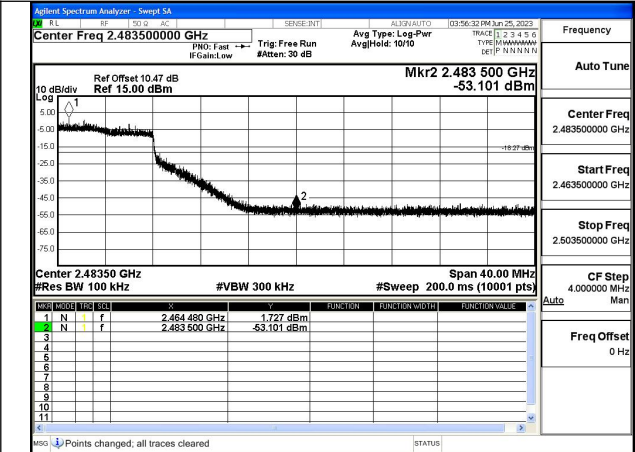

Mode:802.11g Frequency:2462MHz Ant:Chain1

Test Mode: 802.11n HT20

Mode:802.11n HT20 Frequency:2412MHz Ant:Chain0

Mode:802.11n HT20 Frequency:2462MHz Ant:Chain0

Mode:802.11n HT20 Frequency:2412MHz Ant:Chain1

Mode:802.11n HT20 Frequency:2462MHz Ant:Chain1

Test Mode: 802.11ax HE20

Mode:802.11ax HE20 Frequency:2412MHz Ant:Chain0

Mode:802.11ax HE20 Frequency:2462MHz Ant:Chain0

Mode:802.11ax HE20 Frequency:2412MHz Ant:Chain1