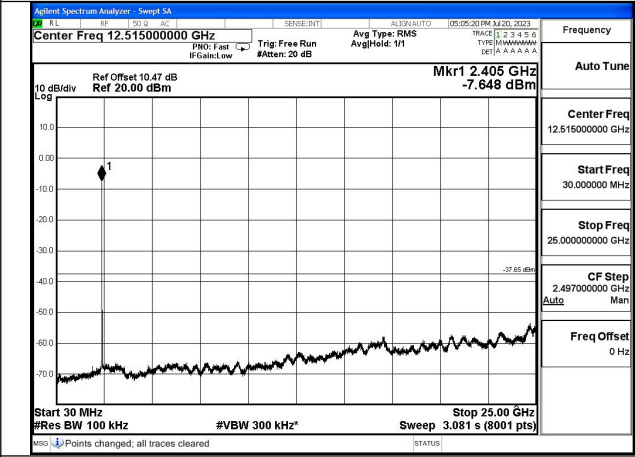

Mode:802.11ax HE40 RU:26T Frequency:2422MHz
Ant:Chain0

Mode:802.11ax HE40 RU:26T Frequency:2437MHz
Ant:Chain0

Mode:802.11ax HE40 RU:26T Frequency:2452MHz
Ant:Chain0

Mode:802.11ax HE40 RU:26T Frequency:2422MHz
Ant:Chain1

Mode:802.11ax HE40 RU:26T Frequency:2437MHz
Ant:Chain1

Mode:802.11ax HE40 RU:26T Frequency:2452MHz
Ant:Chain1

Band edge measurement

Test Mode: 802.11b

Mode:802.11b Frequency:2412MHz Ant:Chain0

Mode:802.11b Frequency:2462MHz Ant:Chain0