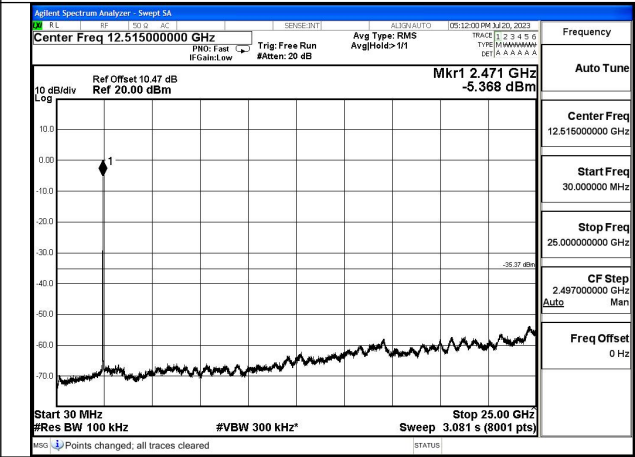

Mode:802.11ax HE40 RU:26T Frequency:2422MHz
Ant:Chain0

Mode:802.11ax HE40 RU:26T Frequency:2437MHz
Ant:Chain0

Mode:802.11ax HE40 RU:26T Frequency:2452MHz
Ant:Chain0

Mode:802.11ax HE40 RU:26T Frequency:2422MHz
Ant:Chain1

Mode:802.11ax HE40 RU:26T Frequency:2437MHz
Ant:Chain1

Mode:802.11ax HE40 RU:26T Frequency:2452MHz
Ant:Chain1

Band edge measurement

Test Mode: 802.11b

Mode:802.11b Frequency:2412MHz Ant:Chain0

Mode:802.11b Frequency:2462MHz Ant:Chain0