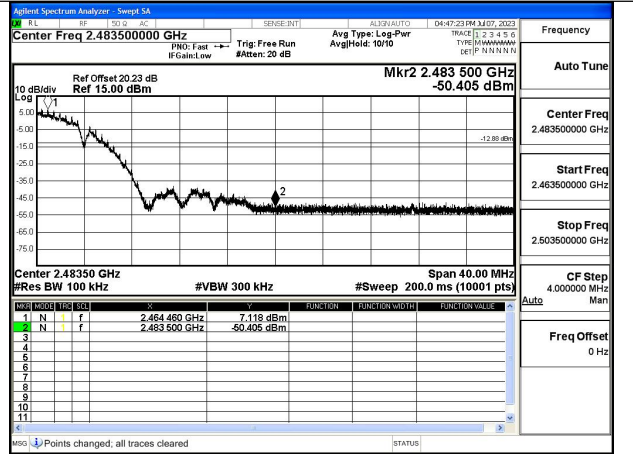

Mode:802.11ax HE40 RU:26T Frequency:2437MHz
Ant:Chain1

Mode:802.11ax HE40 RU:26T Frequency:2452MHz
Ant:Chain1

Band edge measurement

Test Mode: 802.11b

Mode:802.11b Frequency:2412MHz Ant:Chain0

Mode:802.11b Frequency:2462MHz Ant:Chain0

Mode:802.11b Frequency:2412MHz Ant:Chain1

Mode:802.11b Frequency:2462MHz Ant:Chain1

Test Mode: 802.11g

Mode:802.11g Frequency:2412MHz Ant:Chain0

Mode:802.11g Frequency:2462MHz Ant:Chain0

Mode:802.11g Frequency:2412MHz Ant:Chain1