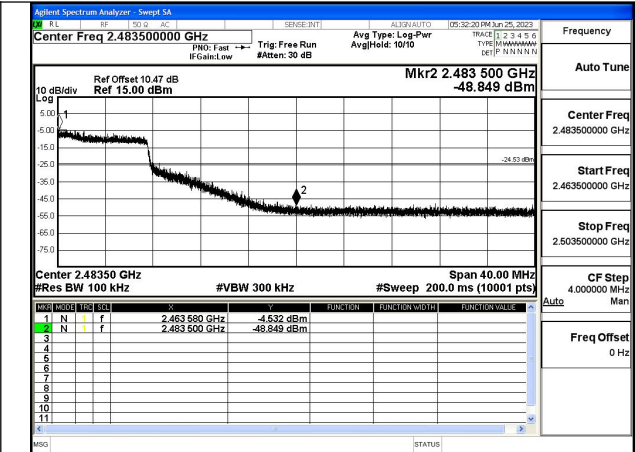

Mode:802.11n HT20 Frequency:2462MHz Ant:Chain1

Test Mode: 802.11ax HE20

Mode:802.11ax HE20 Frequency:2412MHz Ant:Chain0

Mode:802.11ax HE20 Frequency:2462MHz Ant:Chain0

Mode:802.11ax HE20 Frequency:2412MHz Ant:Chain1

Mode:802.11ax HE20 Frequency:2462MHz Ant:Chain1

Test Mode: 802.11ax HE40

Mode:802.11ax HE40 Frequency:2422MHz Ant:Chain0

Mode:802.11ax HE40 Frequency:2452MHz Ant:Chain0

Mode:802.11ax HE40 Frequency:2422MHz Ant:Chain1