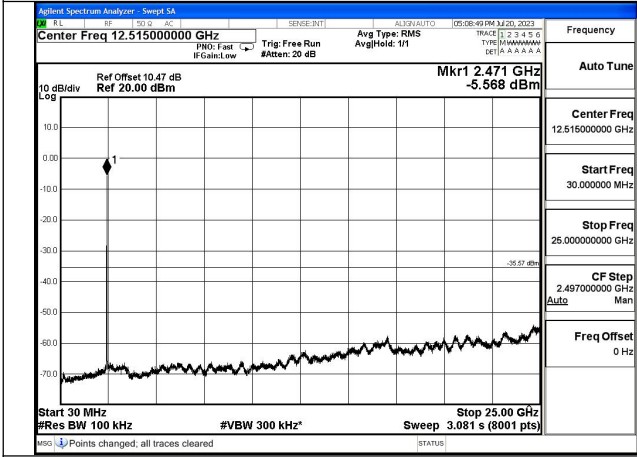

Mode:802.11ax HE40 RU:26T Frequency:2422MHz
Ant:Chain0

Mode:802.11ax HE40 RU:26T Frequency:2437MHz
Ant:Chain0

Mode:802.11ax HE40 RU:26T Frequency:2452MHz
Ant:Chain0

Mode:802.11ax HE40 RU:26T Frequency:2422MHz
Ant:Chain1

Mode:802.11ax HE40 RU:26T Frequency:2437MHz
Ant:Chain1

Mode:802.11ax HE40 RU:26T Frequency:2452MHz
Ant:Chain1

Band edge measurement

Test Mode: 802.11b

Mode:802.11b Frequency:2412MHz Ant:Chain0

Mode:802.11b Frequency:2462MHz Ant:Chain0