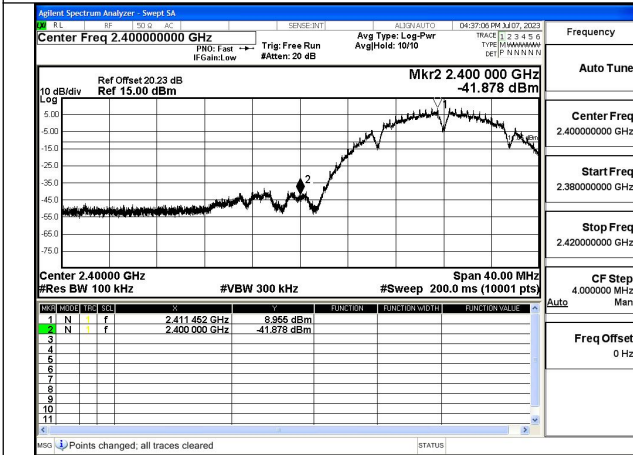

Mode:802.11ax HE40 RU:26T Frequency:2437MHz
Ant:Chain1

Mode:802.11ax HE40 RU:26T Frequency:2452MHz
Ant:Chain1

Band edge measurement

Test Mode: 802.11b

Mode:802.11b Frequency:2412MHz Ant:Chain0

Mode:802.11b Frequency:2462MHz Ant:Chain0

Mode:802.11b Frequency:2412MHz Ant:Chain1

Mode:802.11b Frequency:2462MHz Ant:Chain1

Test Mode: 802.11g

Mode:802.11g Frequency:2412MHz Ant:Chain0

Mode:802.11g Frequency:2462MHz Ant:Chain0

Mode:802.11g Frequency:2412MHz Ant:Chain1