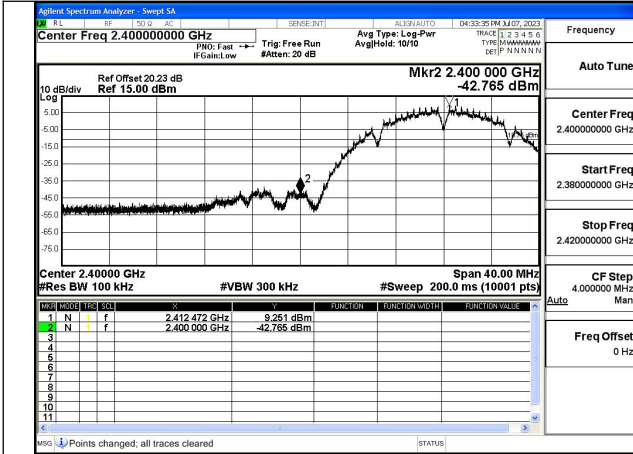

Mode:802.11ax HE40 RU:26T Frequency:2422MHz
Ant:Chain0

Mode:802.11ax HE40 RU:26T Frequency:2437MHz
Ant:Chain0

Mode:802.11ax HE40 RU:26T Frequency:2452MHz
Ant:Chain0

Mode:802.11ax HE40 RU:26T Frequency:2422MHz
Ant:Chain1

Mode:802.11ax HE40 RU:26T Frequency:2437MHz
Ant:Chain1

Mode:802.11ax HE40 RU:26T Frequency:2452MHz
Ant:Chain1

Band edge measurement

Test Mode: 802.11b

Mode:802.11b Frequency:2412MHz Ant:Chain0

Mode:802.11b Frequency:2462MHz Ant:Chain0