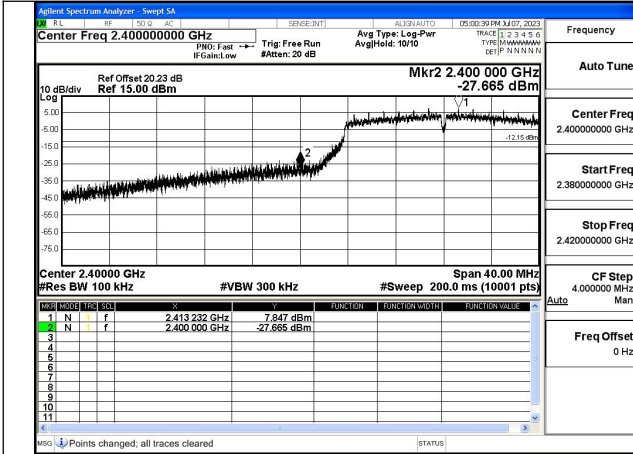

Mode:802.11b Frequency:2412MHz Ant:Chain1

Mode:802.11b Frequency:2462MHz Ant:Chain1

Test Mode: 802.11g

Mode:802.11g Frequency:2412MHz Ant:Chain0

Mode:802.11g Frequency:2462MHz Ant:Chain0

Mode:802.11g Frequency:2412MHz Ant:Chain1

Mode:802.11g Frequency:2462MHz Ant:Chain1

Test Mode: 802.11n HT20

Mode:802.11n HT20 Frequency:2412MHz Ant:Chain0

Mode:802.11n HT20 Frequency:2462MHz Ant:Chain0

Mode:802.11n HT20 Frequency:2412MHz Ant:Chain1