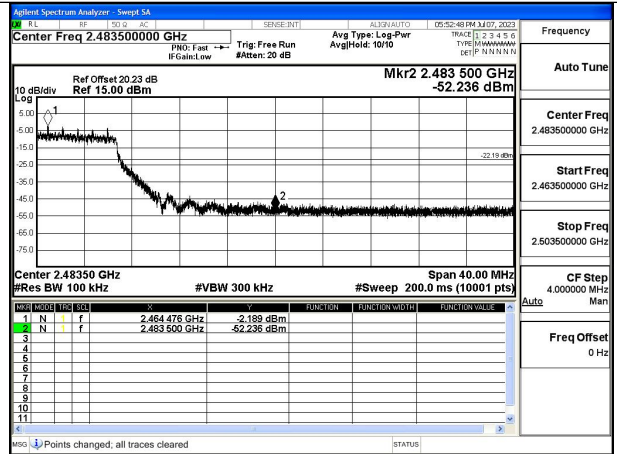

Mode:802.11n HT40 Frequency:2452MHz Ant:Chain0