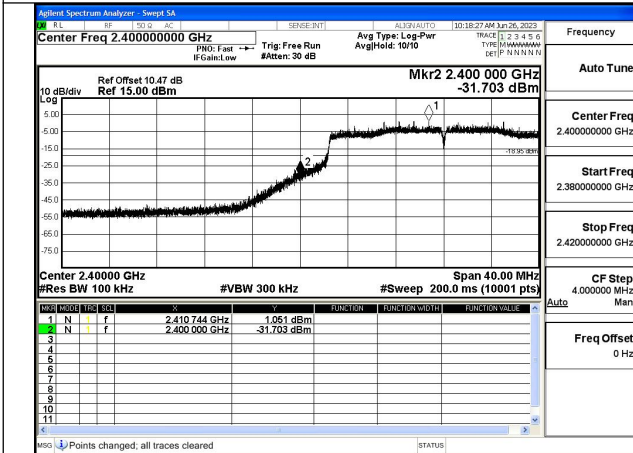

Mode:802.11g Frequency:2462MHz Ant:Chain1

Test Mode: 802.11n HT20

Mode:802.11n HT20 Frequency:2412MHz Ant:Chain0

Mode:802.11n HT20 Frequency:2462MHz Ant:Chain0

Mode:802.11n HT20 Frequency:2412MHz Ant:Chain1

Mode:802.11n HT20 Frequency:2462MHz Ant:Chain1

Test Mode: 802.11ax HE20

Mode:802.11ax HE20 Frequency:2412MHz Ant:Chain0

Mode:802.11ax HE20 Frequency:2462MHz Ant:Chain0

Mode:802.11ax HE20 Frequency:2412MHz Ant:Chain1