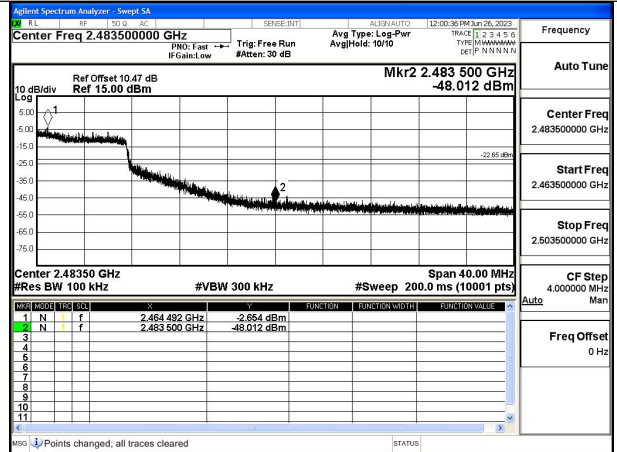

Mode:802.11ax HE20 Frequency:2462MHz Ant:Chain1

Test Mode: 802.11ax HE40

Mode:802.11ax HE40 Frequency:2422MHz Ant:Chain0

Mode:802.11ax HE40 Frequency:2452MHz Ant:Chain0

Mode:802.11ax HE40 Frequency:2422MHz Ant:Chain1