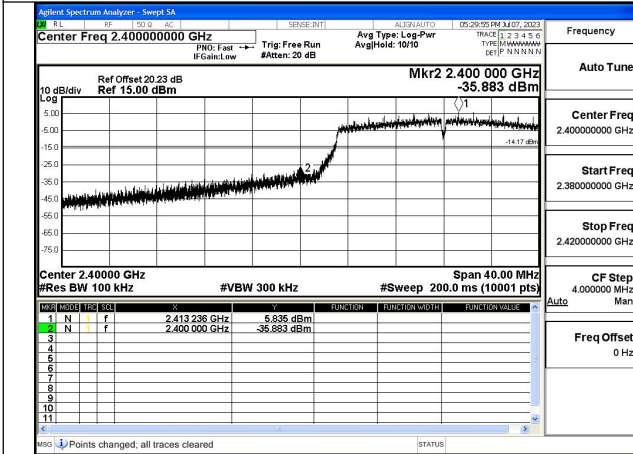

Mode:802.11g Frequency:2462MHz Ant:Chain1

Test Mode: 802.11n HT20

Mode:802.11n HT20 Frequency:2412MHz Ant:Chain0

Mode:802.11n HT20 Frequency:2462MHz Ant:Chain0

Mode:802.11n HT20 Frequency:2412MHz Ant:Chain1