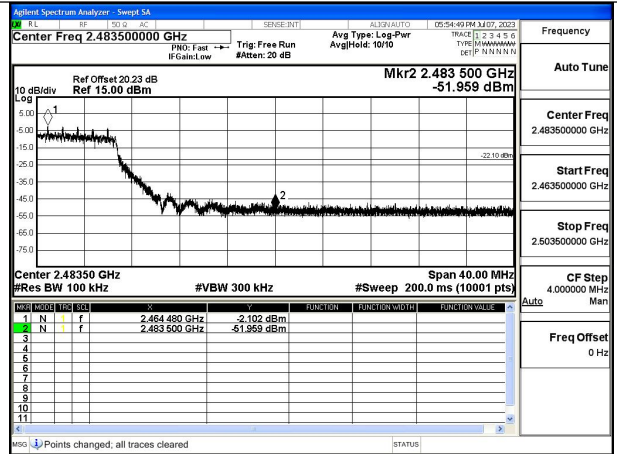

Mode:802.11ax HE40 Frequency:2452MHz Ant:Chain1

Test Mode: 802.11n HT40

Mode:802.11n HT40 Frequency:2422MHz Ant:Chain0

Mode:802.11n HT40 Frequency:2452MHz Ant:Chain0

Mode:802.11n HT40 Frequency:2422MHz Ant:Chain1