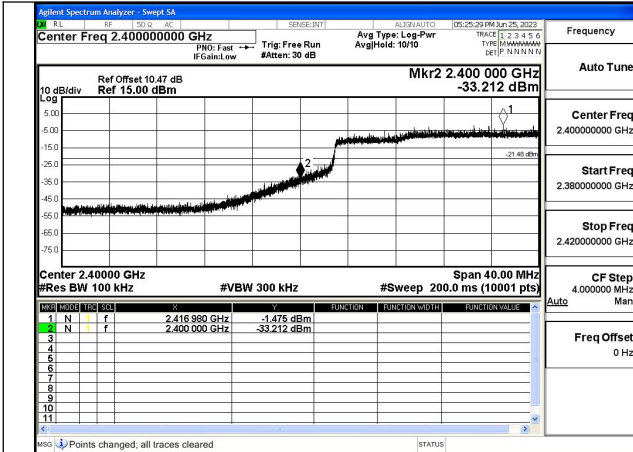

Test Mode: 802.11ax HE40

Mode:802.11ax HE40 Frequency:2422MHz Ant:Chain0