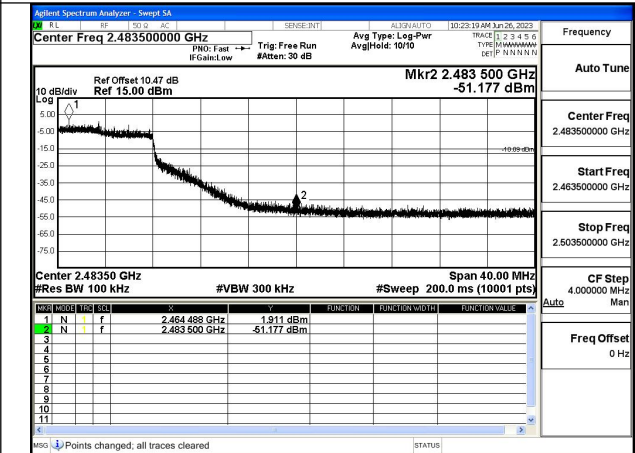

Mode:802.11g Frequency:2462MHz Ant:Chain1

Test Mode: 802.11n HT20

Mode:802.11n HT20 Frequency:2412MHz Ant:Chain0

Mode:802.11n HT20 Frequency:2462MHz Ant:Chain0

Mode:802.11n HT20 Frequency:2412MHz Ant:Chain1

Mode:802.11n HT20 Frequency:2462MHz Ant:Chain1

Test Mode: 802.11ax HE20

Mode:802.11ax HE20 Frequency:2412MHz Ant:Chain0

Mode:802.11ax HE20 Frequency:2462MHz Ant:Chain0

Mode:802.11ax HE20 Frequency:2412MHz Ant:Chain1