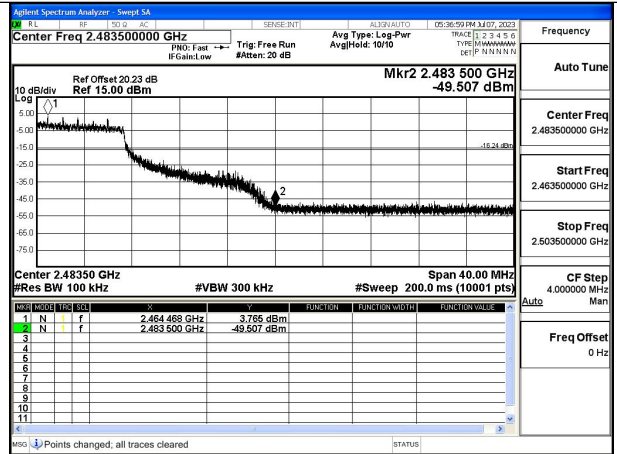

Mode:802.11b Frequency:2412MHz Ant:Chain1

Mode:802.11b Frequency:2462MHz Ant:Chain1

Test Mode: 802.11g

Mode:802.11g Frequency:2412MHz Ant:Chain0

Mode:802.11g Frequency:2462MHz Ant:Chain0

Mode:802.11g Frequency:2412MHz Ant:Chain1

Mode:802.11g Frequency:2462MHz Ant:Chain1

Test Mode: 802.11n HT20

Mode:802.11n HT20 Frequency:2412MHz Ant:Chain0

Mode:802.11n HT20 Frequency:2462MHz Ant:Chain0

Mode:802.11n HT20 Frequency:2412MHz Ant:Chain1