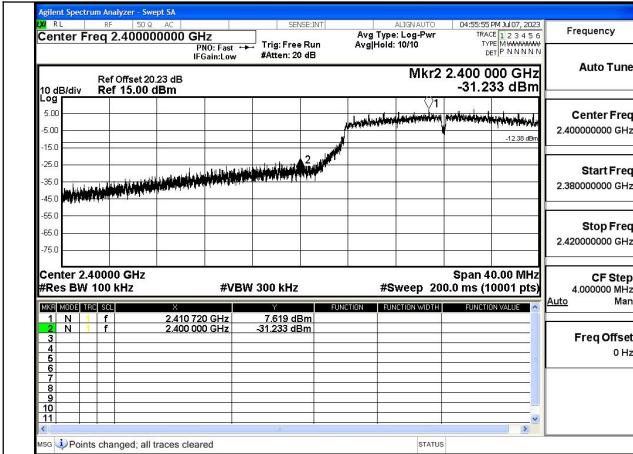

Mode:802.11ax HE40 RU:26T Frequency:2437MHz
Ant:Chain1

Mode:802.11ax HE40 RU:26T Frequency:2452MHz
Ant:Chain1

Band edge measurement

Test Mode: 802.11b

Mode:802.11b Frequency:2412MHz Ant:Chain0

Mode:802.11b Frequency:2462MHz Ant:Chain0

Mode:802.11b Frequency:2412MHz Ant:Chain1

Mode:802.11b Frequency:2462MHz Ant:Chain1

Test Mode: 802.11g

Mode:802.11g Frequency:2412MHz Ant:Chain0

Mode:802.11g Frequency:2462MHz Ant:Chain0

Mode:802.11g Frequency:2412MHz Ant:Chain1