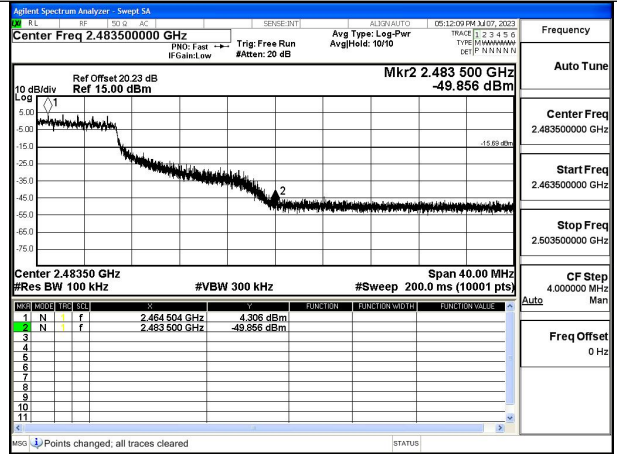

Mode:802.11b Frequency:2412MHz Ant:Chain1

Mode:802.11b Frequency:2462MHz Ant:Chain1

Test Mode: 802.11g

Mode:802.11g Frequency:2412MHz Ant:Chain0

Mode:802.11g Frequency:2462MHz Ant:Chain0

Mode:802.11g Frequency:2412MHz Ant:Chain1

Mode:802.11g Frequency:2462MHz Ant:Chain1

Test Mode: 802.11n HT20

Mode:802.11n HT20 Frequency:2412MHz Ant:Chain0

Mode:802.11n HT20 Frequency:2462MHz Ant:Chain0

Mode:802.11n HT20 Frequency:2412MHz Ant:Chain1