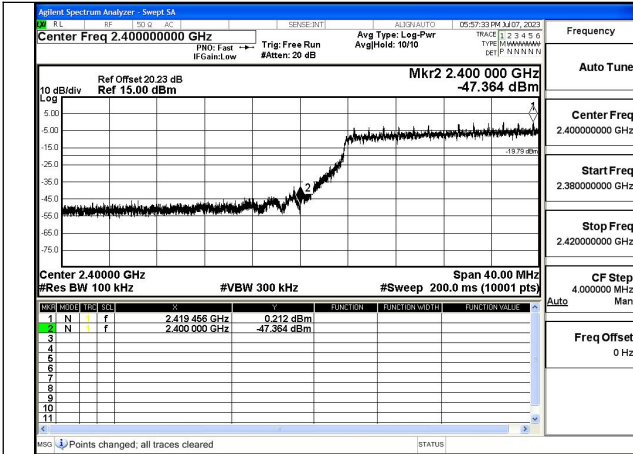

Test Mode: 802.11n HT40

Mode:802.11n HT40 Frequency:2422MHz Ant:Chain0