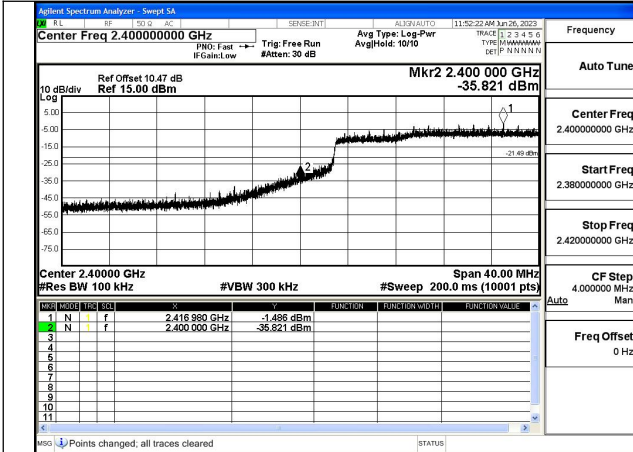

Mode:802.11ax HE40 Frequency:2422MHz Ant:Chain1