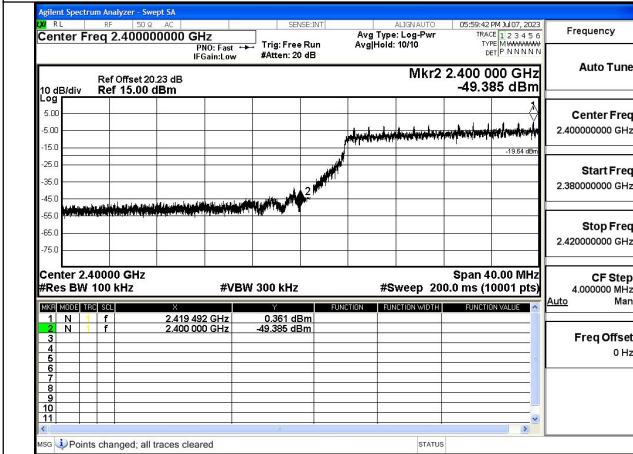

Mode:802.11ax HE40 Frequency:2452MHz Ant:Chain1

Test Mode: 802.11n HT40

Mode:802.11n HT40 Frequency:2422MHz Ant:Chain0

Mode:802.11n HT40 Frequency:2452MHz Ant:Chain0

Mode:802.11n HT40 Frequency:2422MHz Ant:Chain1