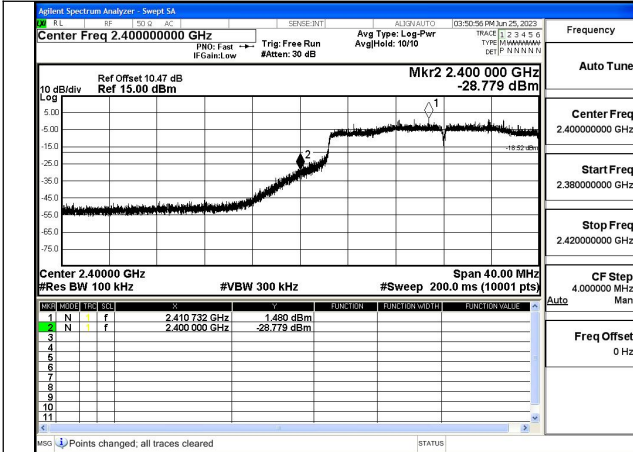

Mode:802.11g Frequency:2462MHz Ant:Chain1

Test Mode: 802.11n HT20

Mode:802.11n HT20 Frequency:2412MHz Ant:Chain0

Mode:802.11n HT20 Frequency:2462MHz Ant:Chain0

Mode:802.11n HT20 Frequency:2412MHz Ant:Chain1

Mode:802.11n HT20 Frequency:2462MHz Ant:Chain1

Test Mode: 802.11ax HE20

Mode:802.11ax HE20 Frequency:2412MHz Ant:Chain0

Mode:802.11ax HE20 Frequency:2462MHz Ant:Chain0

Mode:802.11ax HE20 Frequency:2412MHz Ant:Chain1