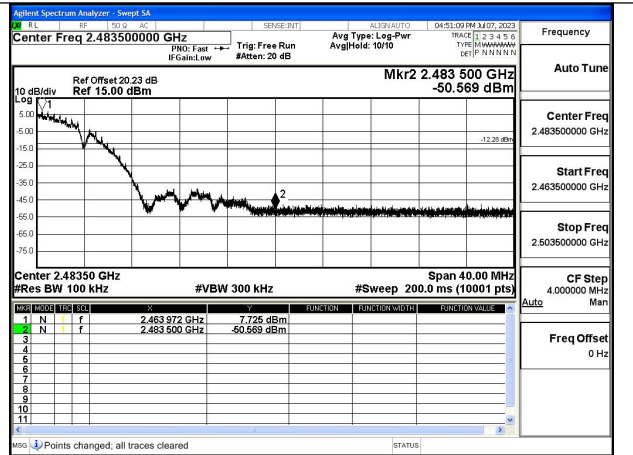

Mode:802.11ax HE40 RU:26T Frequency:2437MHz
Ant:Chain1

Mode:802.11ax HE40 RU:26T Frequency:2452MHz
Ant:Chain1

Band edge measurement

Test Mode: 802.11b

Mode:802.11b Frequency:2412MHz Ant:Chain0

Mode:802.11b Frequency:2462MHz Ant:Chain0

Mode:802.11b Frequency:2412MHz Ant:Chain1

Mode:802.11b Frequency:2462MHz Ant:Chain1

Test Mode: 802.11g

Mode:802.11g Frequency:2412MHz Ant:Chain0

Mode:802.11g Frequency:2462MHz Ant:Chain0

Mode:802.11g Frequency:2412MHz Ant:Chain1