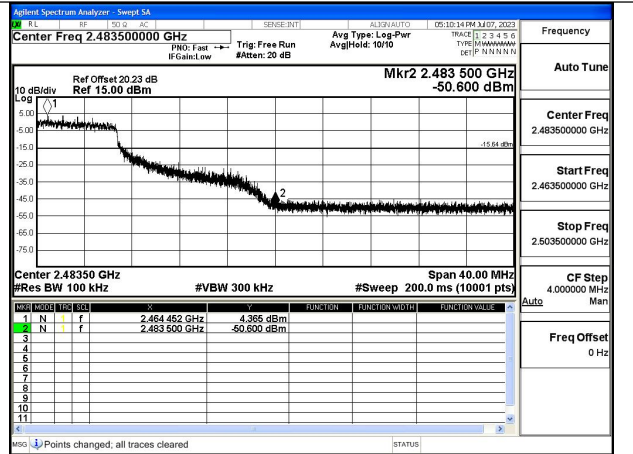

Mode:802.11b Frequency:2412MHz Ant:Chain1

Mode:802.11b Frequency:2462MHz Ant:Chain1

Test Mode: 802.11g

Mode:802.11g Frequency:2412MHz Ant:Chain0

Mode:802.11g Frequency:2462MHz Ant:Chain0

Mode:802.11g Frequency:2412MHz Ant:Chain1

Mode:802.11g Frequency:2462MHz Ant:Chain1

Test Mode: 802.11n HT20

Mode:802.11n HT20 Frequency:2412MHz Ant:Chain0

Mode:802.11n HT20 Frequency:2462MHz Ant:Chain0

Mode:802.11n HT20 Frequency:2412MHz Ant:Chain1