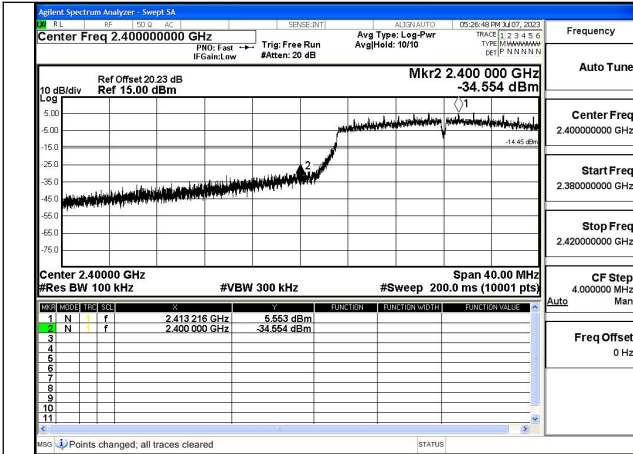

Mode:802.11b Frequency:2412MHz Ant:Chain1

Mode:802.11b Frequency:2462MHz Ant:Chain1

Test Mode: 802.11g

Mode:802.11g Frequency:2412MHz Ant:Chain0

Mode:802.11g Frequency:2462MHz Ant:Chain0

Mode:802.11g Frequency:2412MHz Ant:Chain1

Mode:802.11g Frequency:2462MHz Ant:Chain1

Test Mode: 802.11n HT20

Mode:802.11n HT20 Frequency:2412MHz Ant:Chain0

Mode:802.11n HT20 Frequency:2462MHz Ant:Chain0

Mode:802.11n HT20 Frequency:2412MHz Ant:Chain1