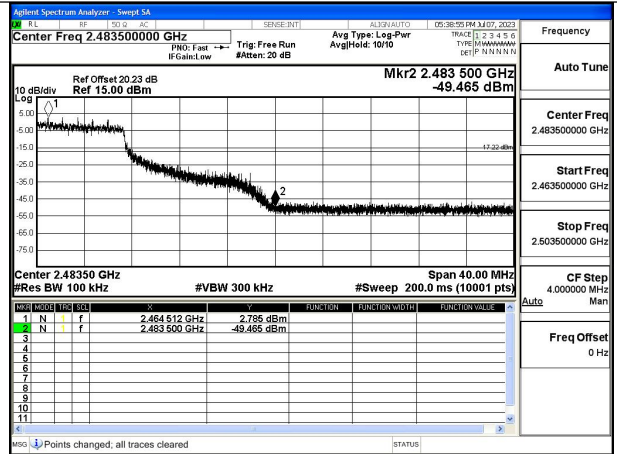

Mode:802.11g Frequency:2462MHz Ant:Chain1

Test Mode: 802.11n HT20

Mode:802.11n HT20 Frequency:2412MHz Ant:Chain0

Mode:802.11n HT20 Frequency:2462MHz Ant:Chain0

Mode:802.11n HT20 Frequency:2412MHz Ant:Chain1

Mode:802.11n HT20 Frequency:2462MHz Ant:Chain1

Test Mode: 802.11ax HE20

Mode:802.11ax HE20 Frequency:2412MHz Ant:Chain0

Mode:802.11ax HE20 Frequency:2462MHz Ant:Chain0

Mode:802.11ax HE20 Frequency:2412MHz Ant:Chain1