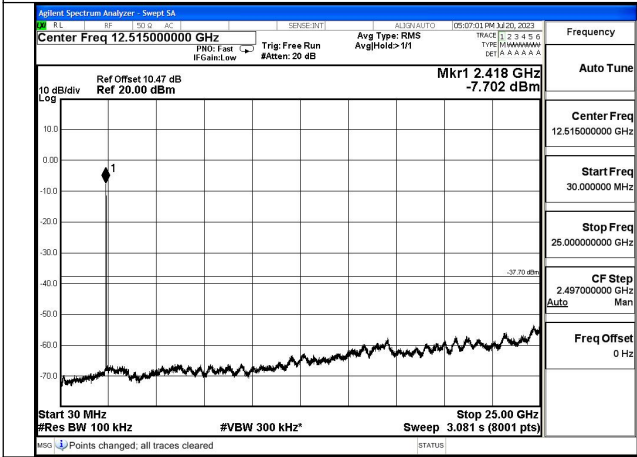

Mode:802.11ax HE40 RU:26T Frequency:2422MHz
Ant:Chain0

Mode:802.11ax HE40 RU:26T Frequency:2437MHz
Ant:Chain0

Mode:802.11ax HE40 RU:26T Frequency:2452MHz
Ant:Chain0

Mode:802.11ax HE40 RU:26T Frequency:2422MHz
Ant:Chain1

Mode:802.11ax HE40 RU:26T Frequency:2437MHz
Ant:Chain1

Mode:802.11ax HE40 RU:26T Frequency:2452MHz
Ant:Chain1

Band edge measurement

Test Mode: 802.11b

Mode:802.11b Frequency:2412MHz Ant:Chain0

Mode:802.11b Frequency:2462MHz Ant:Chain0