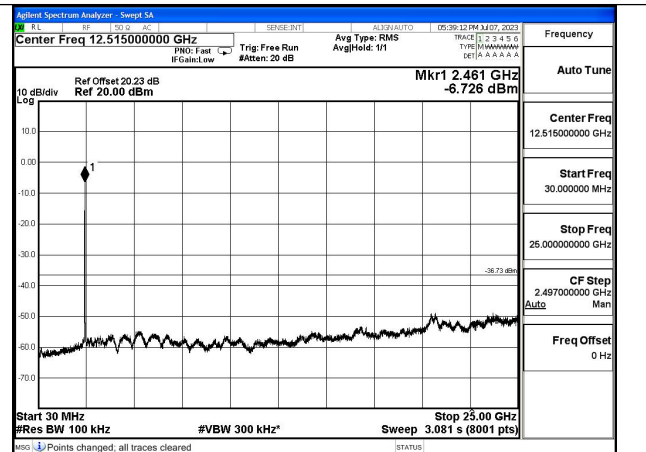

Mode:802.11n HT20 Frequency:2462MHz Ant:Chain1

Test Mode: 802.11ax HE20