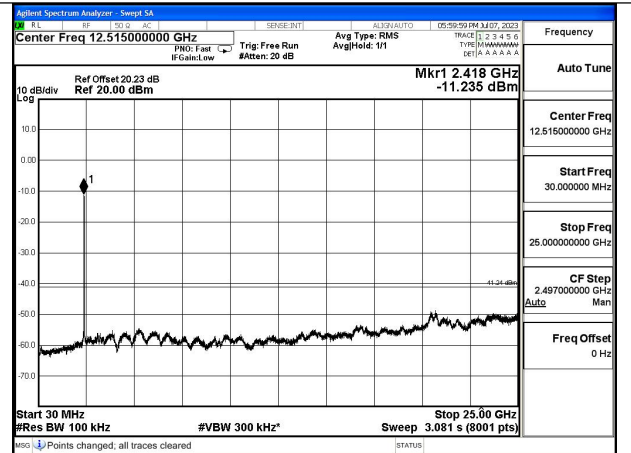

Mode:802.11n HT40 Frequency:2422MHz Ant:Chain1