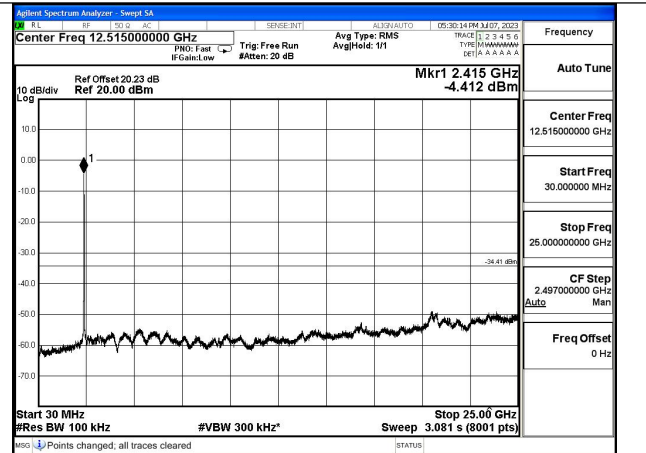

Mode:802.11g Frequency:2412MHz Ant:Chain1

Mode:802.11g Frequency:2437MHz Ant:Chain1

Mode:802.11g Frequency:2462MHz Ant:Chain1

Test Mode: 802.11n HT20

Mode:802.11n HT20 Frequency:2412MHz Ant:Chain0

Mode:802.11n HT20 Frequency:2437MHz Ant:Chain0