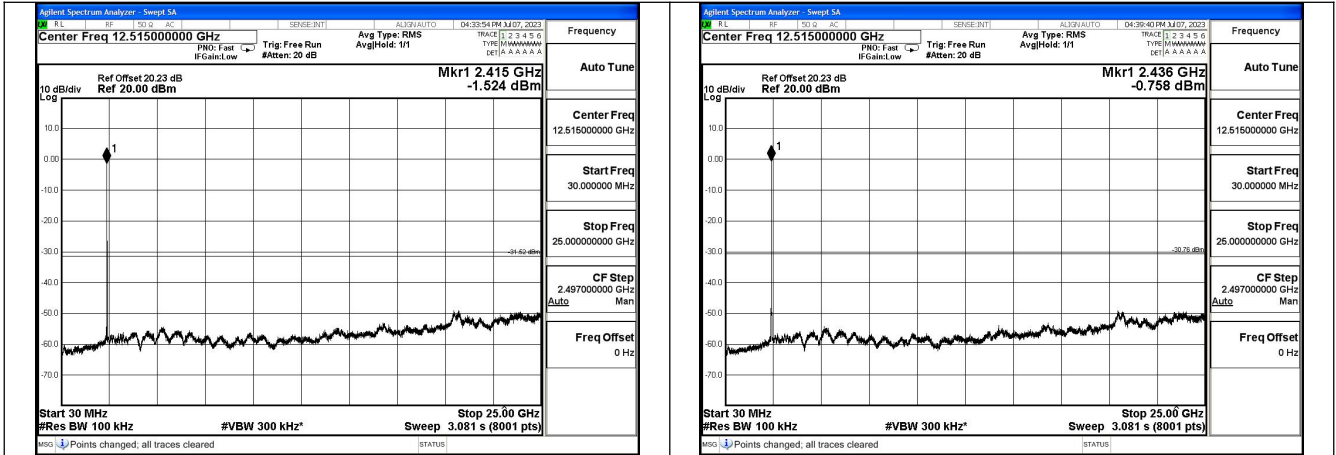

Conducted Out of band emission measurement

Test Mode: 802.11b

Mode:802.11b Frequency:2412MHz Ant:Chain0

Mode:802.11b Frequency:2437MHz Ant:Chain0

Mode:802.11b Frequency:2462MHz Ant:Chain0

Mode:802.11b Frequency:2412MHz Ant:Chain1

Mode:802.11b Frequency:2437MHz Ant:Chain1

Mode:802.11b Frequency:2462MHz Ant:Chain1

Test Mode: 802.11g

Mode:802.11g Frequency:2412MHz Ant:Chain0

Mode:802.11g Frequency:2437MHz Ant:Chain0

Mode:802.11g Frequency:2462MHz Ant:Chain0