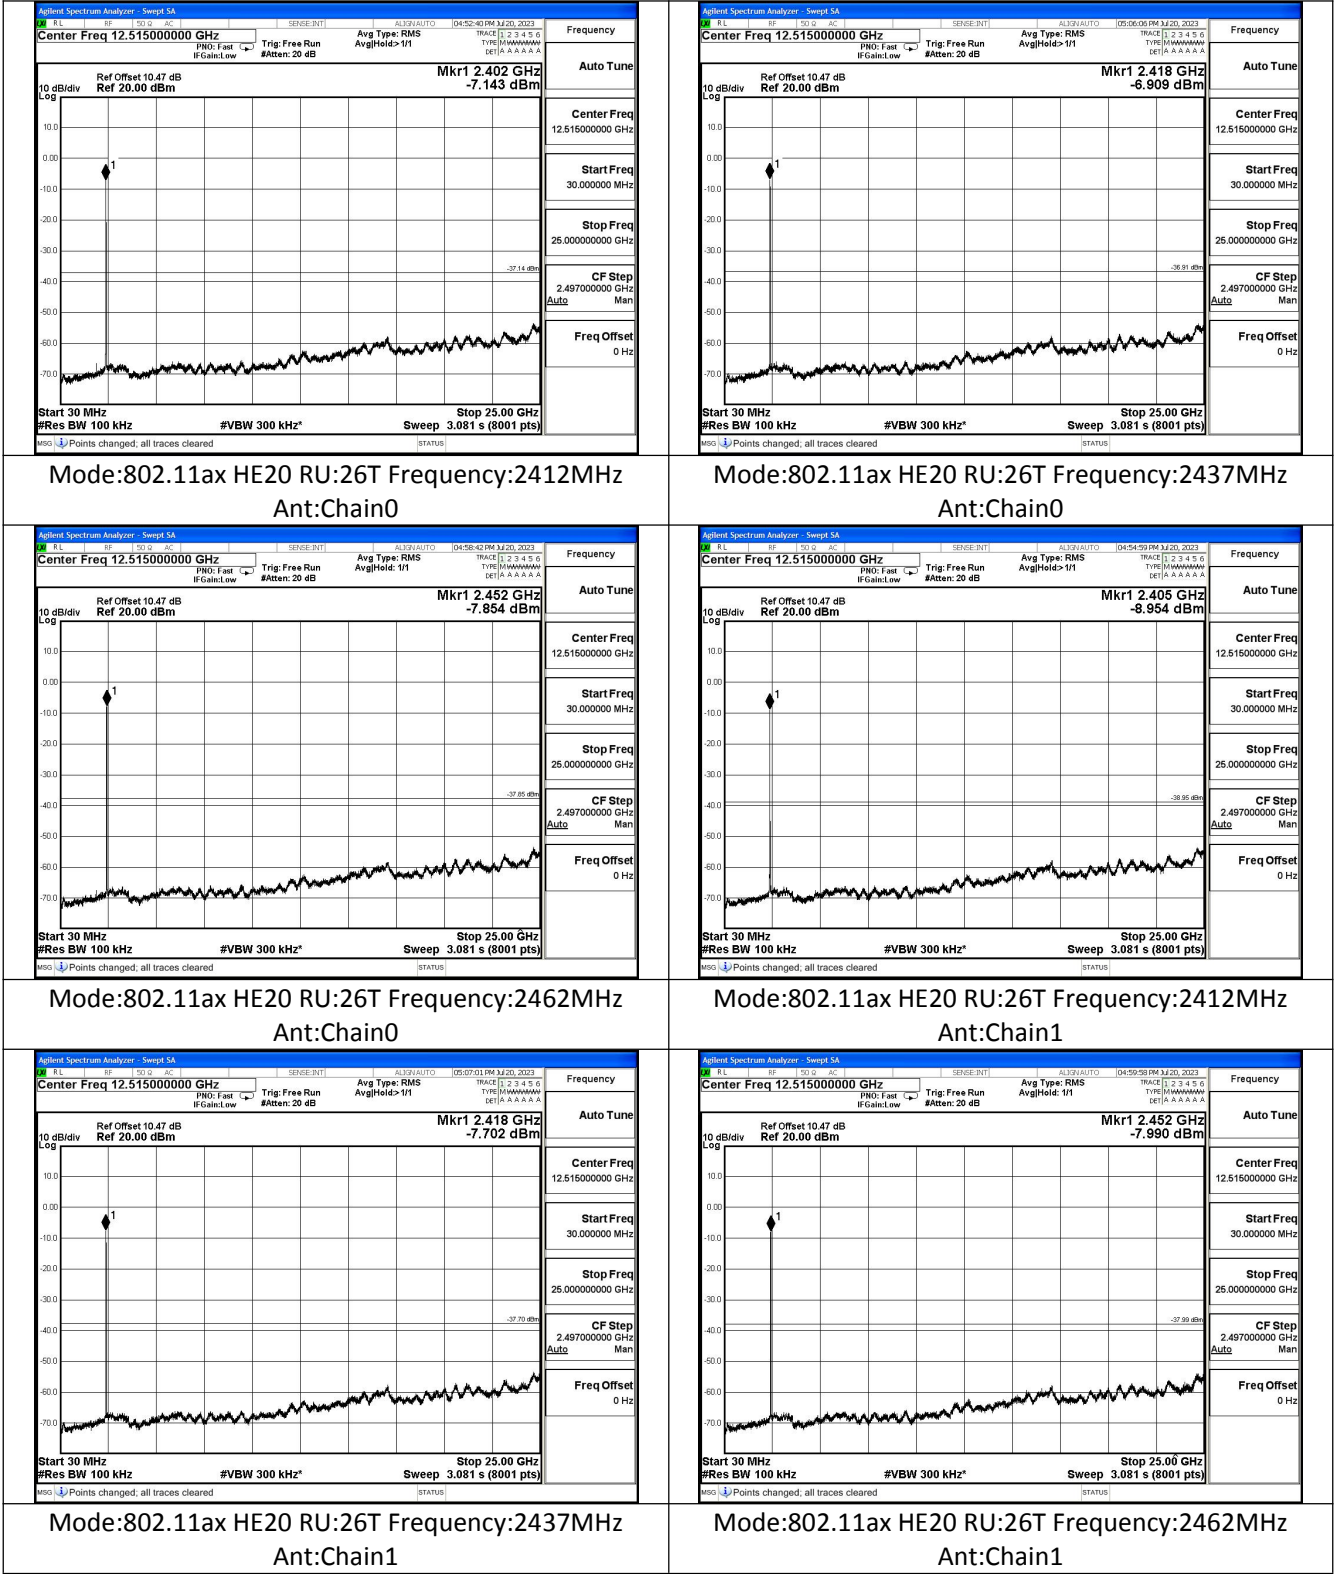

Mode:802.11n HT40 Frequency:2437MHz Ant:Chain0

Mode:802.11n HT40 Frequency:2452MHz Ant:Chain0

Mode:802.11n HT40 Frequency:2422MHz Ant:Chain1

Mode:802.11n HT40 Frequency:2437MHz Ant:Chain1

Mode:802.11n HT40 Frequency:2452MHz Ant:Chain1

Partail RU

Test Mode: 802.11ax HE20

Test Mode: 802.11ax HE40