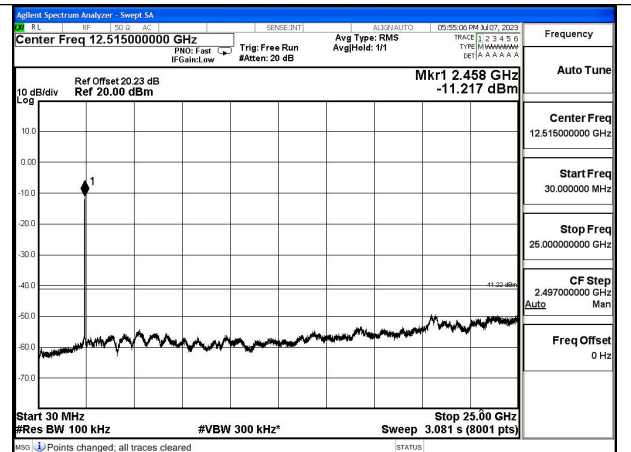

Mode:802.11n HT40 Frequency:2452MHz Ant:Chain1