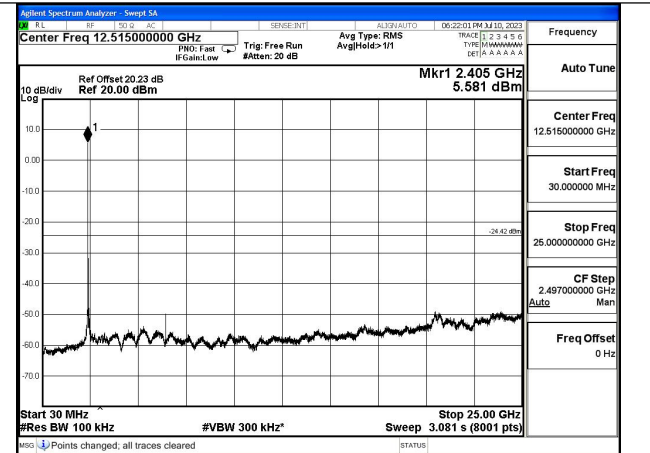

Mode:802.11ax HE40 Frequency:2422MHz Ant:Chain1