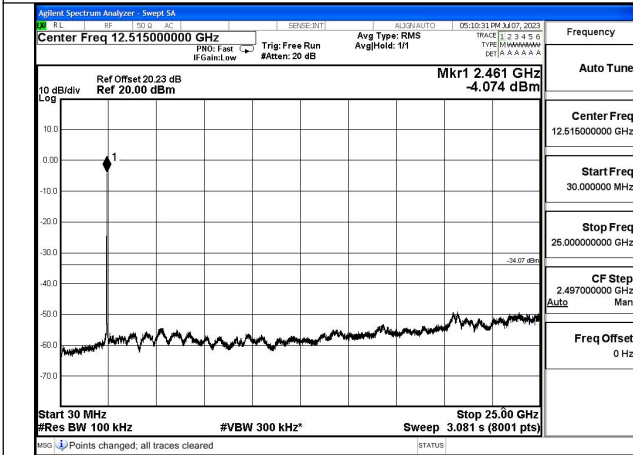

Mode:802.11b Frequency:2437MHz Ant:Chain1

Mode:802.11b Frequency:2462MHz Ant:Chain1

Test Mode: 802.11g

Mode:802.11g Frequency:2412MHz Ant:Chain0

Mode:802.11g Frequency:2437MHz Ant:Chain0

Mode:802.11g Frequency:2462MHz Ant:Chain0

Mode:802.11g Frequency:2412MHz Ant:Chain1

Mode:802.11g Frequency:2437MHz Ant:Chain1

Mode:802.11g Frequency:2462MHz Ant:Chain1

Test Mode: 802.11n HT20

Mode:802.11n HT20 Frequency:2412MHz Ant:Chain0

Mode:802.11n HT20 Frequency:2437MHz Ant:Chain0