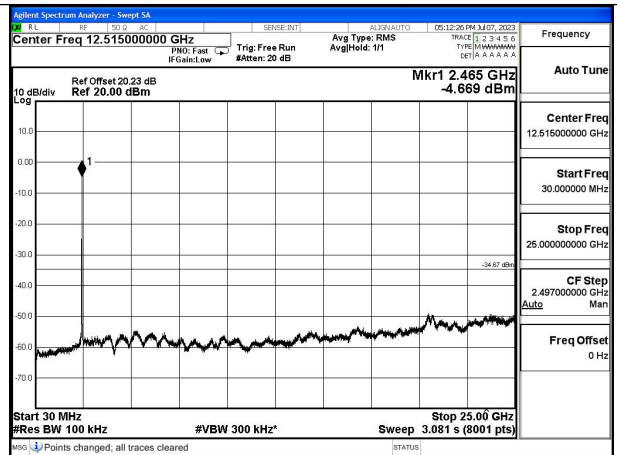

Mode:802.11g Frequency:2462MHz Ant:Chain1

Test Mode: 802.11n HT20