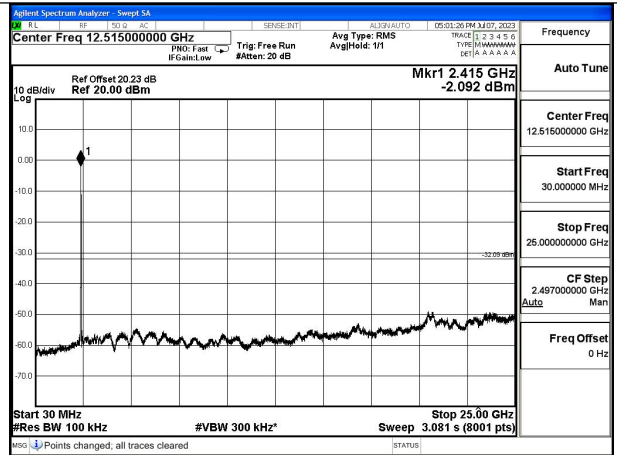

Mode:802.11b Frequency:2437MHz Ant:Chain1

Mode:802.11b Frequency:2462MHz Ant:Chain1

Test Mode: 802.11g

Mode:802.11g Frequency:2412MHz Ant:Chain0

Mode:802.11g Frequency:2437MHz Ant:Chain0

Mode:802.11g Frequency:2462MHz Ant:Chain0