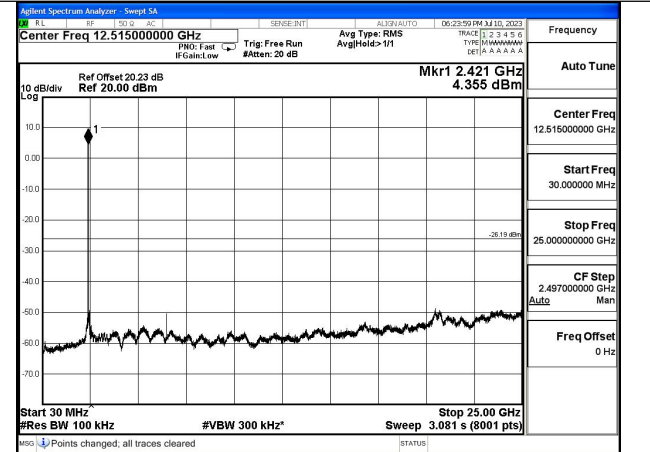

Mode:802.11ax HE40 Frequency:2437MHz Ant:Chain0