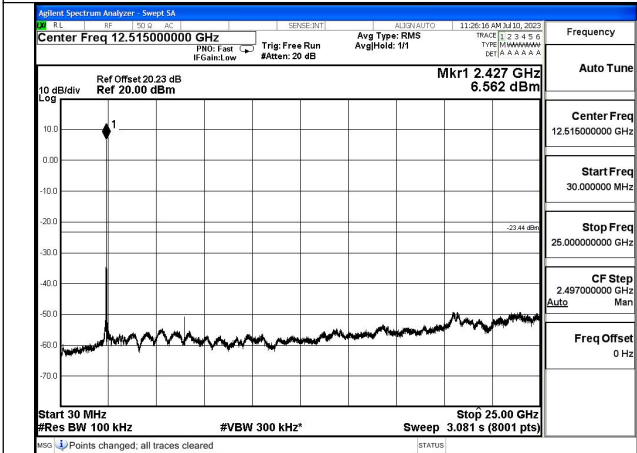

Mode:802.11n HT20 Frequency:2462MHz Ant:Chain0

Mode:802.11n HT20 Frequency:2412MHz Ant:Chain1

Mode:802.11n HT20 Frequency:2437MHz Ant:Chain1

Mode:802.11n HT20 Frequency:2462MHz Ant:Chain1

Test Mode: 802.11ax HE20

Mode:802.11ax HE20 Frequency:2412MHz Ant:Chain0

Mode:802.11ax HE20 Frequency:2437MHz Ant:Chain0

Mode:802.11ax HE20 Frequency:2462MHz Ant:Chain0

Mode:802.11ax HE20 Frequency:2412MHz Ant:Chain1

Mode:802.11ax HE20 Frequency:2437MHz Ant:Chain1