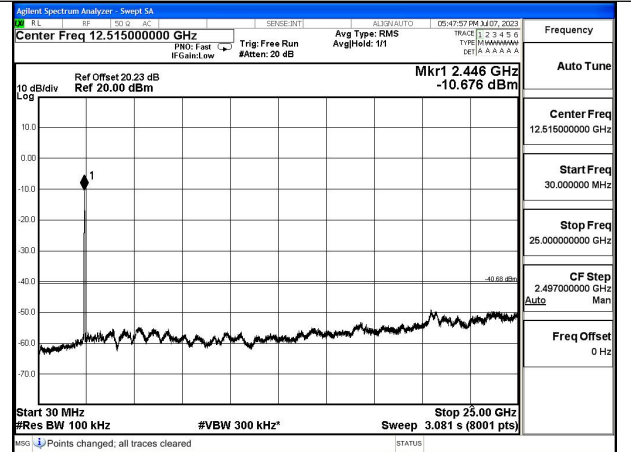

Mode:802.11n HT40 Frequency:2437MHz Ant:Chain0