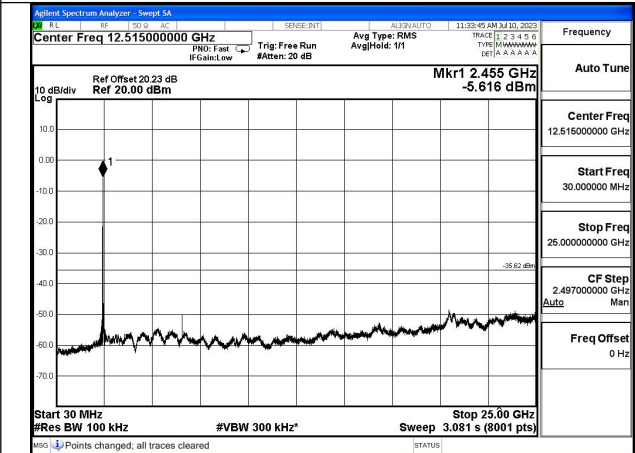

Mode:802.11n HT20 Frequency:2462MHz Ant:Chain0

Mode:802.11n HT20 Frequency:2412MHz Ant:Chain1

Mode:802.11n HT20 Frequency:2437MHz Ant:Chain1

Mode:802.11n HT20 Frequency:2462MHz Ant:Chain1

Test Mode: 802.11ax HE20

Mode:802.11ax HE20 Frequency:2412MHz Ant:Chain0

Mode:802.11ax HE20 Frequency:2437MHz Ant:Chain0

Mode:802.11ax HE20 Frequency:2462MHz Ant:Chain0

Mode:802.11ax HE20 Frequency:2412MHz Ant:Chain1

Mode:802.11ax HE20 Frequency:2437MHz Ant:Chain1