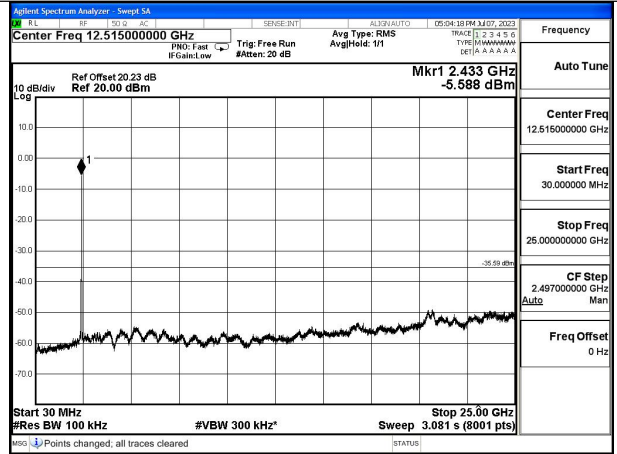

Mode:802.11b Frequency:2437MHz Ant:Chain1

Mode:802.11b Frequency:2462MHz Ant:Chain1

Test Mode: 802.11g

Mode:802.11g Frequency:2412MHz Ant:Chain0

Mode:802.11g Frequency:2437MHz Ant:Chain0

Mode:802.11g Frequency:2462MHz Ant:Chain0