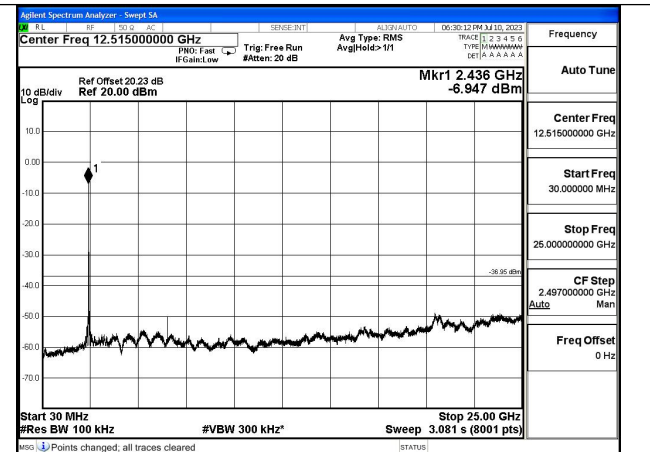

Mode:802.11ax HE40 Frequency:2452MHz Ant:Chain1

Test Mode: 802.11n HT40