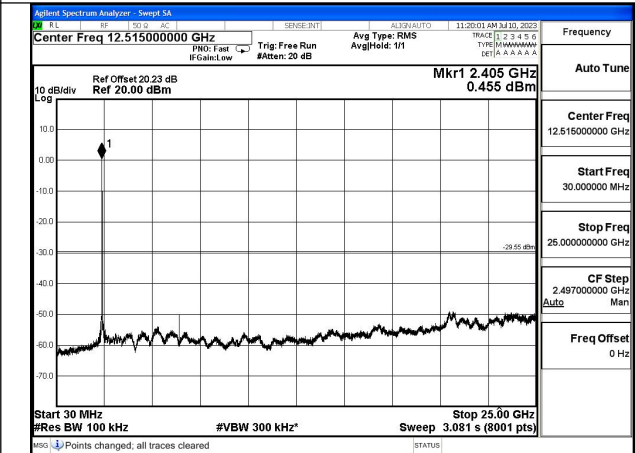

Mode:802.11n HT20 Frequency:2462MHz Ant:Chain0

Mode:802.11n HT20 Frequency:2412MHz Ant:Chain1

Mode:802.11n HT20 Frequency:2437MHz Ant:Chain1

Mode:802.11n HT20 Frequency:2462MHz Ant:Chain1

Test Mode: 802.11ax HE20

Mode:802.11ax HE20 Frequency:2412MHz Ant:Chain0

Mode:802.11ax HE20 Frequency:2437MHz Ant:Chain0

Mode:802.11ax HE20 Frequency:2462MHz Ant:Chain0

Mode:802.11ax HE20 Frequency:2412MHz Ant:Chain1

Mode:802.11ax HE20 Frequency:2437MHz Ant:Chain1