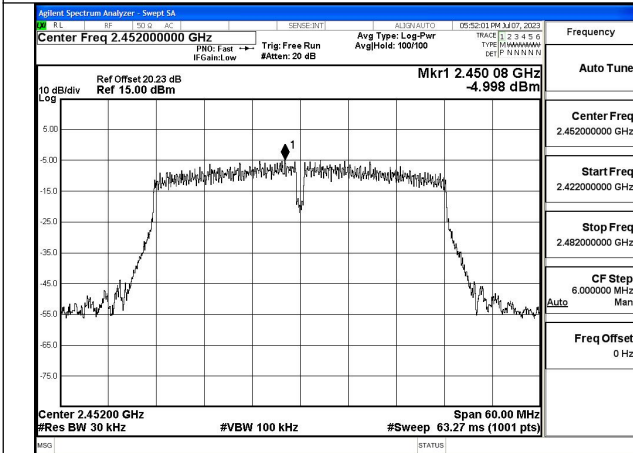

Mode:802.11ax HE20 Tone:242T Frequency:2437MHz  
Ant:Chain1

Mode:802.11ax HE20 Tone:242T Frequency:2462MHz  
Ant:Chain1

Test Mode: 802.11n HT40

Mode:802.11n HT40 Frequency:2422MHz Ant:Chain0

Mode:802.11n HT40 Frequency:2437MHz Ant:Chain0