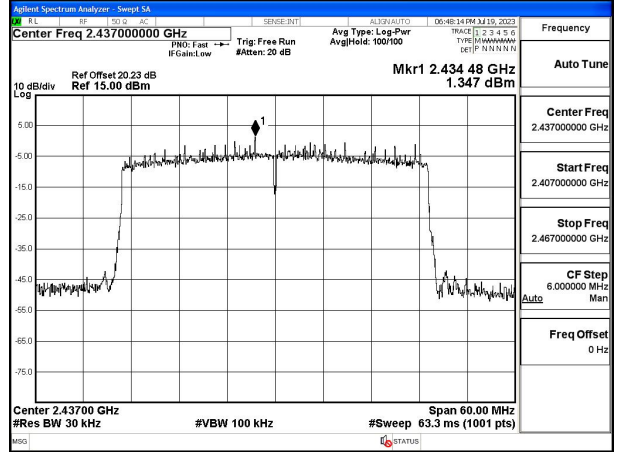

Mode:802.11ax HE40 Tone:242T Frequency:2452MHz  
Ant:Chain0

Mode:802.11ax HE40 Tone:242T Frequency:2422MHz  
Ant:Chain1

Mode:802.11ax HE40 Tone:242T Frequency:2437MHz  
Ant:Chain1

Mode:802.11ax HE40 Tone:242T Frequency:2452MHz  
Ant:Chain1

Mode:802.11ax HE40 Tone:484T Frequency:2422MHz  
Ant:Chain0

Mode:802.11ax HE40 Tone:484T Frequency:2437MHz  
Ant:Chain0

Mode:802.11ax HE40 Tone:484T Frequency:2452MHz  
Ant:Chain0

Mode:802.11ax HE40 Tone:484T Frequency:2422MHz  
Ant:Chain1