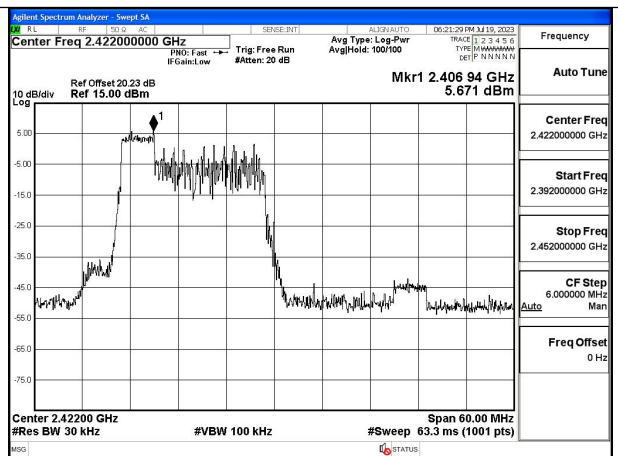

Mode:802.11ax HE40 Tone:26T Frequency:2437MHz  
Ant:Chain1

Mode:802.11ax HE40 Tone:26T Frequency:2452MHz  
Ant:Chain1

Mode:802.11ax HE40 Tone:52T Frequency:2422MHz  
Ant:Chain0

Mode:802.11ax HE40 Tone:52T Frequency:2437MHz  
Ant:Chain0

Mode:802.11ax HE40 Tone:52T Frequency:2452MHz  
Ant:Chain0

Mode:802.11ax HE40 Tone:52T Frequency:2422MHz  
Ant:Chain1

Mode:802.11ax HE40 Tone:52T Frequency:2437MHz  
Ant:Chain1

Mode:802.11ax HE40 Tone:52T Frequency:2452MHz  
Ant:Chain1