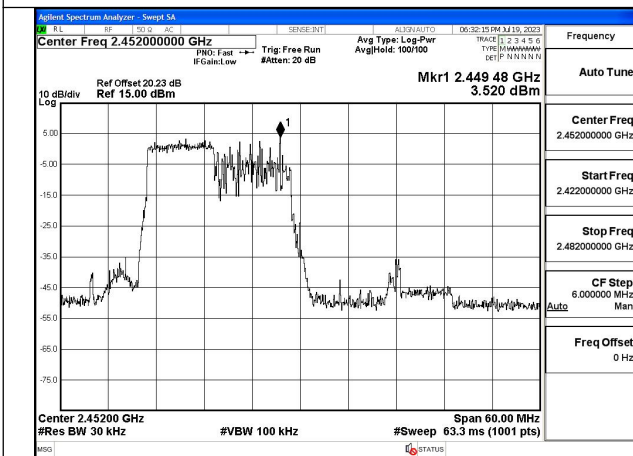

Mode:802.11ax HE40 Tone:52T Frequency:2452MHz  
Ant:Chain0

Mode:802.11ax HE40 Tone:52T Frequency:2422MHz  
Ant:Chain1

Mode:802.11ax HE40 Tone:52T Frequency:2437MHz  
Ant:Chain1

Mode:802.11ax HE40 Tone:52T Frequency:2452MHz  
Ant:Chain1

Mode:802.11ax HE40 Tone:106T Frequency:2422MHz  
Ant:Chain0

Mode:802.11ax HE40 Tone:106T Frequency:2437MHz  
Ant:Chain0

Mode:802.11ax HE40 Tone:106T Frequency:2452MHz  
Ant:Chain0

Mode:802.11ax HE40 Tone:106T Frequency:2422MHz  
Ant:Chain1