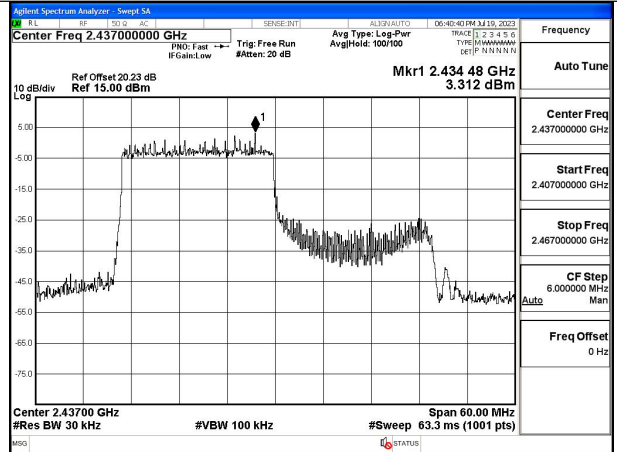

Mode:802.11ax HE40 Tone:106T Frequency:2422MHz  
Ant:Chain0

Mode:802.11ax HE40 Tone:106T Frequency:2437MHz  
Ant:Chain0

Mode:802.11ax HE40 Tone:106T Frequency:2452MHz  
Ant:Chain0

Mode:802.11ax HE40 Tone:106T Frequency:2422MHz  
Ant:Chain1

Mode:802.11ax HE40 Tone:106T Frequency:2437MHz  
Ant:Chain1

Mode:802.11ax HE40 Tone:106T Frequency:2452MHz  
Ant:Chain1

Mode:802.11ax HE40 Tone:242T Frequency:2422MHz  
Ant:Chain0

Mode:802.11ax HE40 Tone:242T Frequency:2437MHz  
Ant:Chain0