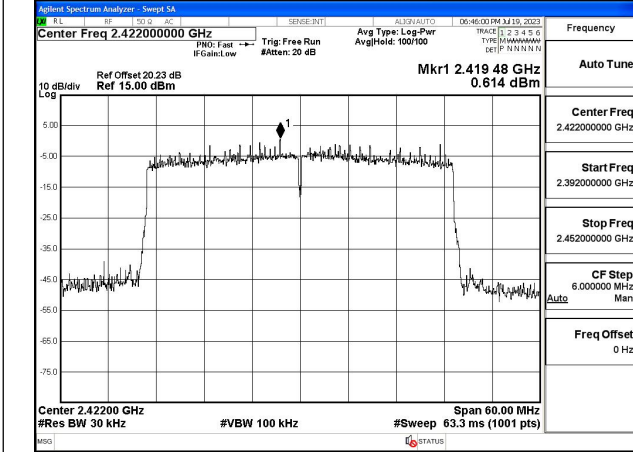

Mode:802.11ax HE40 Tone:242T Frequency:2452MHz  
Ant:Chain0

Mode:802.11ax HE40 Tone:242T Frequency:2422MHz  
Ant:Chain1

Mode:802.11ax HE40 Tone:242T Frequency:2437MHz  
Ant:Chain1

Mode:802.11ax HE40 Tone:242T Frequency:2452MHz  
Ant:Chain1

Mode:802.11ax HE40 Tone:484T Frequency:2422MHz  
Ant:Chain0

Mode:802.11ax HE40 Tone:484T Frequency:2437MHz  
Ant:Chain0

Mode:802.11ax HE40 Tone:484T Frequency:2452MHz  
Ant:Chain0

Mode:802.11ax HE40 Tone:484T Frequency:2422MHz  
Ant:Chain1