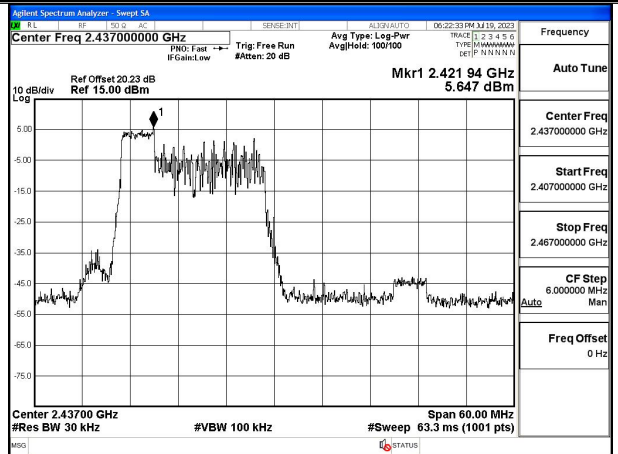

Mode:802.11ax HE40 Tone:26T Frequency:2422MHz  
Ant:Chain0

Mode:802.11ax HE40 Tone:26T Frequency:2437MHz  
Ant:Chain0

Mode:802.11ax HE40 Tone:26T Frequency:2452MHz  
Ant:Chain0

Mode:802.11ax HE40 Tone:26T Frequency:2422MHz  
Ant:Chain1

Mode:802.11ax HE40 Tone:26T Frequency:2437MHz  
Ant:Chain1

Mode:802.11ax HE40 Tone:26T Frequency:2452MHz  
Ant:Chain1

Mode:802.11ax HE40 Tone:52T Frequency:2422MHz  
Ant:Chain0

Mode:802.11ax HE40 Tone:52T Frequency:2437MHz  
Ant:Chain0