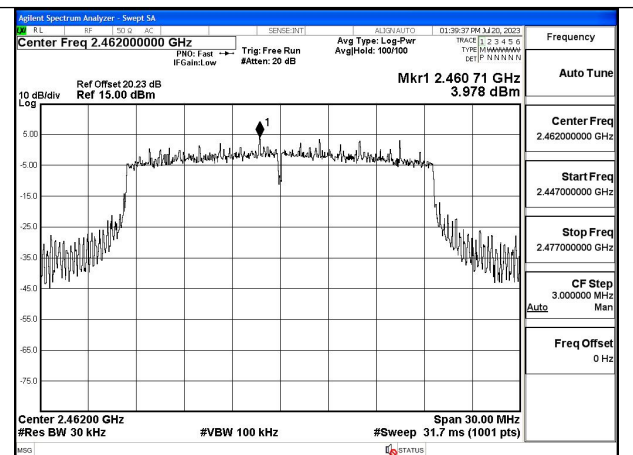

Mode:802.11ax HE20 Tone:242T Frequency:2412MHz  
Ant:Chain0

Mode:802.11ax HE20 Tone:242T Frequency:2437MHz  
Ant:Chain0

Mode:802.11ax HE20 Tone:242T Frequency:2462MHz  
Ant:Chain0

Mode:802.11ax HE20 Tone:242T Frequency:2412MHz  
Ant:Chain1

Mode:802.11ax HE20 Tone:242T Frequency:2437MHz  
Ant:Chain1

Mode:802.11ax HE20 Tone:242T Frequency:2462MHz  
Ant:Chain1

Test Mode: 802.11n HT40

Mode:802.11n HT40 Frequency:2422MHz Ant:Chain0

Mode:802.11n HT40 Frequency:2437MHz Ant:Chain0