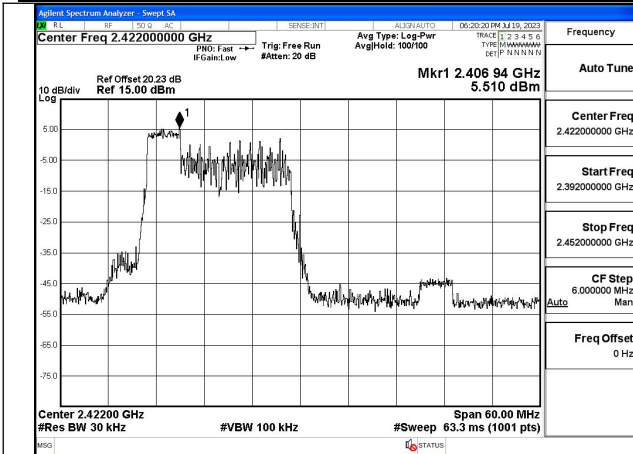

Mode:802.11ax HE40 Tone:26T Frequency:2422MHz  
Ant:Chain0

Mode:802.11ax HE40 Tone:26T Frequency:2437MHz  
Ant:Chain0

Mode:802.11ax HE40 Tone:26T Frequency:2452MHz  
Ant:Chain0

Mode:802.11ax HE40 Tone:26T Frequency:2422MHz  
Ant:Chain1

Mode:802.11ax HE40 Tone:26T Frequency:2437MHz  
Ant:Chain1

Mode:802.11ax HE40 Tone:26T Frequency:2452MHz  
Ant:Chain1

Mode:802.11ax HE40 Tone:52T Frequency:2422MHz  
Ant:Chain0

Mode:802.11ax HE40 Tone:52T Frequency:2437MHz  
Ant:Chain0