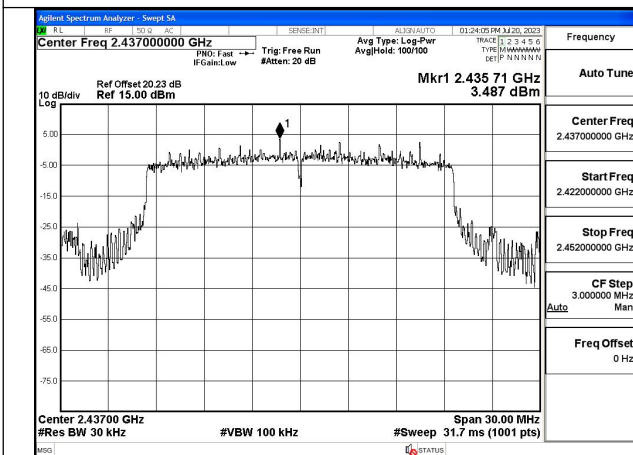

Mode:802.11ax HE20 Tone:242T Frequency:2412MHz  
Ant:Chain0

Mode:802.11ax HE20 Tone:242T Frequency:2437MHz  
Ant:Chain0

Mode:802.11ax HE20 Tone:242T Frequency:2462MHz  
Ant:Chain0

Mode:802.11ax HE20 Tone:242T Frequency:2412MHz  
Ant:Chain1