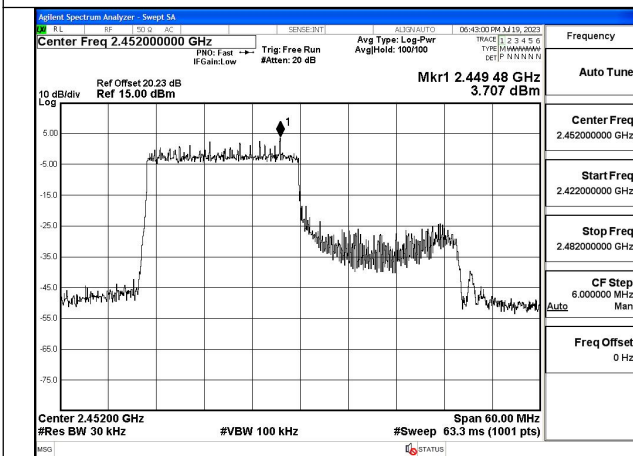

Mode:802.11ax HE40 Tone:106T Frequency:2437MHz  
Ant:Chain1

Mode:802.11ax HE40 Tone:106T Frequency:2452MHz  
Ant:Chain1

Mode:802.11ax HE40 Tone:242T Frequency:2422MHz  
Ant:Chain0

Mode:802.11ax HE40 Tone:242T Frequency:2437MHz  
Ant:Chain0

Mode:802.11ax HE40 Tone:242T Frequency:2452MHz  
Ant:Chain0

Mode:802.11ax HE40 Tone:242T Frequency:2422MHz  
Ant:Chain1

Mode:802.11ax HE40 Tone:242T Frequency:2437MHz  
Ant:Chain1

Mode:802.11ax HE40 Tone:242T Frequency:2452MHz  
Ant:Chain1