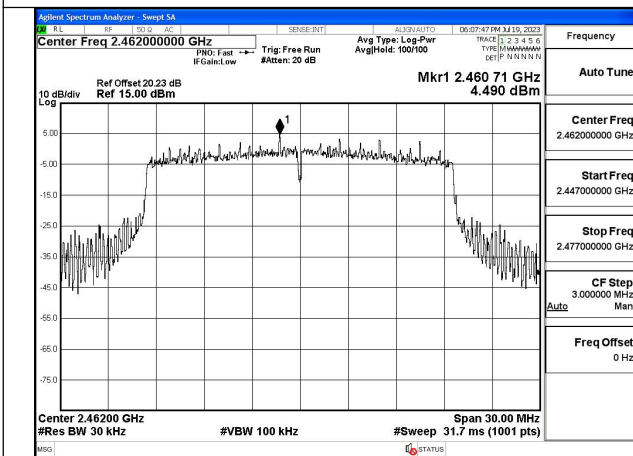

Mode:802.11ax HE20 Tone:242T Frequency:2412MHz  
Ant:Chain0

Mode:802.11ax HE20 Tone:242T Frequency:2437MHz  
Ant:Chain0

Mode:802.11ax HE20 Tone:242T Frequency:2462MHz  
Ant:Chain0

Mode:802.11ax HE20 Tone:242T Frequency:2412MHz  
Ant:Chain1