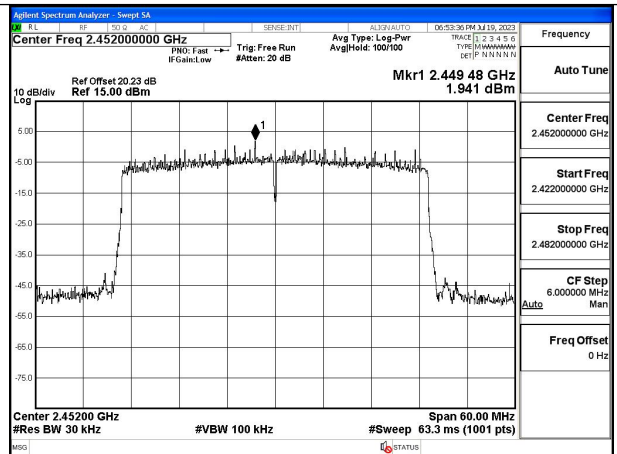

Mode:802.11ax HE40 Tone:484T Frequency:2422MHz  
Ant:Chain0

Mode:802.11ax HE40 Tone:484T Frequency:2437MHz  
Ant:Chain0

Mode:802.11ax HE40 Tone:484T Frequency:2452MHz  
Ant:Chain0

Mode:802.11ax HE40 Tone:484T Frequency:2422MHz  
Ant:Chain1

Mode:802.11ax HE40 Tone:484T Frequency:2437MHz  
Ant:Chain1

Mode:802.11ax HE40 Tone:484T Frequency:2452MHz  
Ant:Chain1