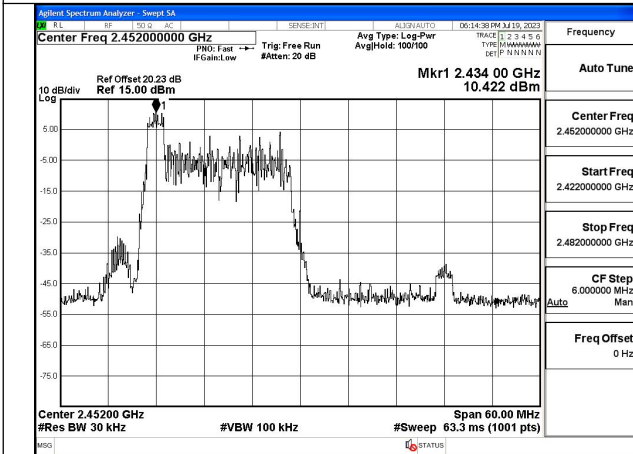

Mode:802.11n HT40 Frequency:2452MHz Ant:Chain0

Mode:802.11n HT40 Frequency:2422MHz Ant:Chain1

Mode:802.11n HT40 Frequency:2437MHz Ant:Chain1

Mode:802.11n HT40 Frequency:2452MHz Ant:Chain1

Test Mode: 802.11ax HE40

Mode:802.11ax HE40 Tone:26T Frequency:2422MHz  
Ant:Chain0

Mode:802.11ax HE40 Tone:26T Frequency:2437MHz  
Ant:Chain0

Mode:802.11ax HE40 Tone:26T Frequency:2452MHz  
Ant:Chain0

Mode:802.11ax HE40 Tone:26T Frequency:2422MHz  
Ant:Chain1