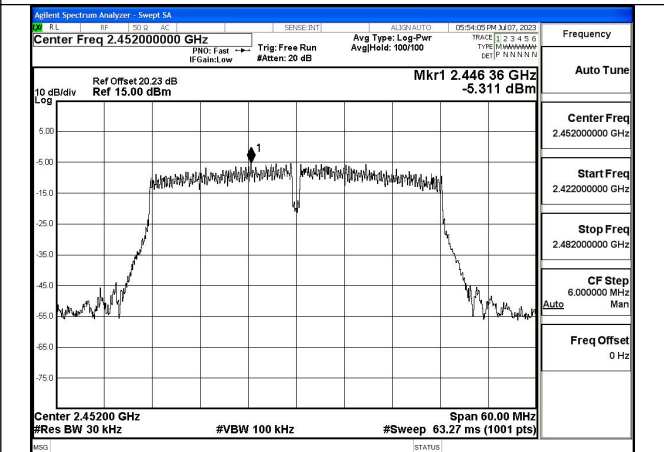

Mode:802.11n HT40 Frequency:2452MHz Ant:Chain1

Test Mode: 802.11ax HE40