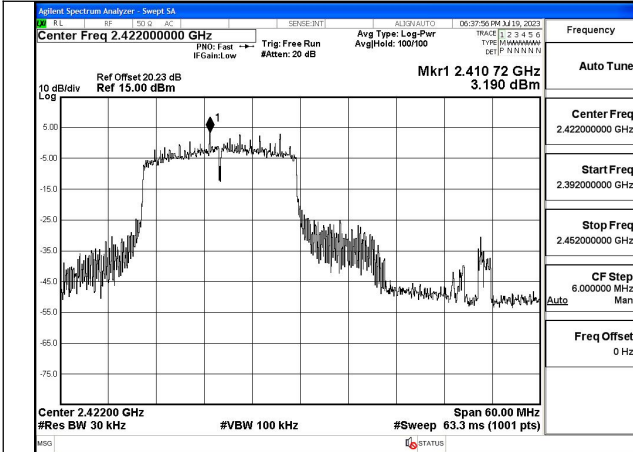

Mode:802.11ax HE40 Tone:106T Frequency:2422MHz  
Ant:Chain0

Mode:802.11ax HE40 Tone:106T Frequency:2437MHz  
Ant:Chain0

Mode:802.11ax HE40 Tone:106T Frequency:2452MHz  
Ant:Chain0

Mode:802.11ax HE40 Tone:106T Frequency:2422MHz  
Ant:Chain1

Mode:802.11ax HE40 Tone:106T Frequency:2437MHz  
Ant:Chain1

Mode:802.11ax HE40 Tone:106T Frequency:2452MHz  
Ant:Chain1

Mode:802.11ax HE40 Tone:242T Frequency:2422MHz  
Ant:Chain0

Mode:802.11ax HE40 Tone:242T Frequency:2437MHz  
Ant:Chain0