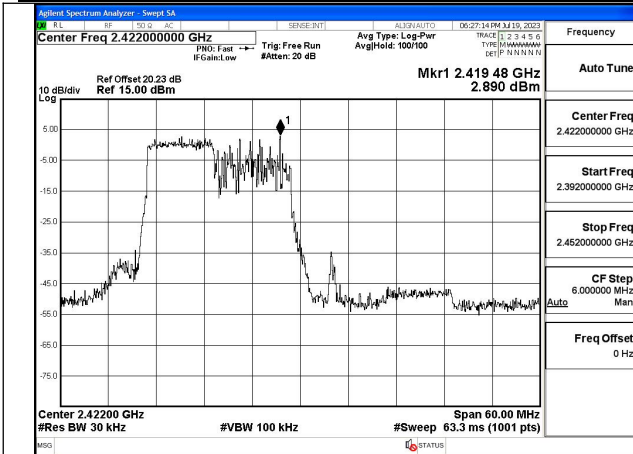

Mode:802.11ax HE40 Tone:52T Frequency:2452MHz  
Ant:Chain0

Mode:802.11ax HE40 Tone:52T Frequency:2422MHz  
Ant:Chain1

Mode:802.11ax HE40 Tone:52T Frequency:2437MHz  
Ant:Chain1

Mode:802.11ax HE40 Tone:52T Frequency:2452MHz  
Ant:Chain1

Mode:802.11ax HE40 Tone:106T Frequency:2422MHz  
Ant:Chain0

Mode:802.11ax HE40 Tone:106T Frequency:2437MHz  
Ant:Chain0

Mode:802.11ax HE40 Tone:106T Frequency:2452MHz  
Ant:Chain0

Mode:802.11ax HE40 Tone:106T Frequency:2422MHz  
Ant:Chain1