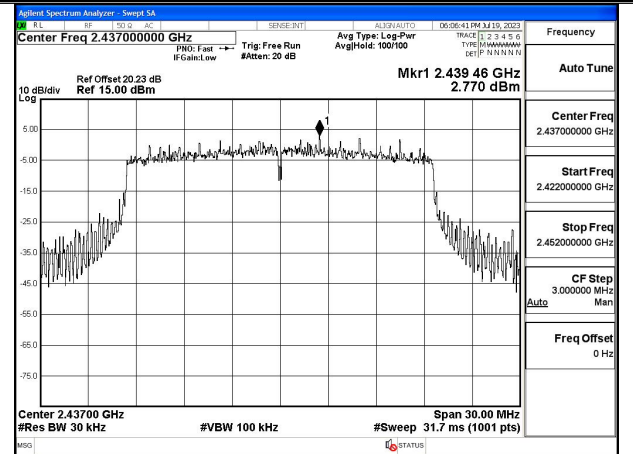

Mode:802.11ax HE20 Tone:242T Frequency:2412MHz  
Ant:Chain0

Mode:802.11ax HE20 Tone:242T Frequency:2437MHz  
Ant:Chain0

Mode:802.11ax HE20 Tone:242T Frequency:2462MHz  
Ant:Chain0

Mode:802.11ax HE20 Tone:242T Frequency:2412MHz  
Ant:Chain1