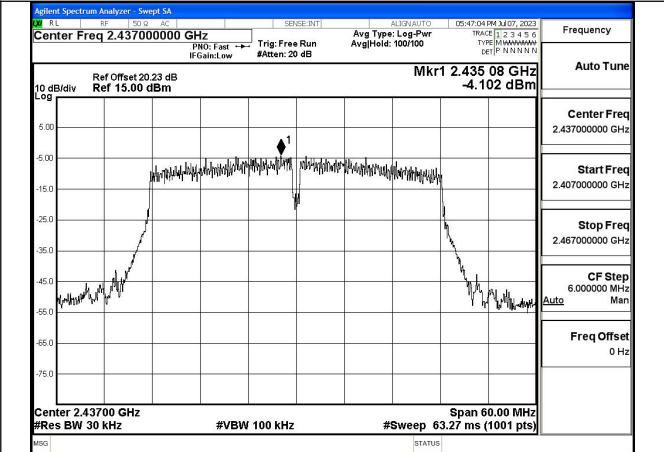

Mode:802.11n HT40 Frequency:2437MHz Ant:Chain0