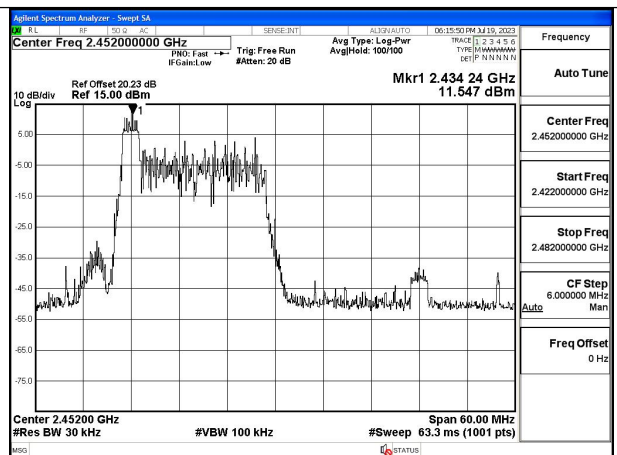

Mode:802.11ax HE40 Tone:26T Frequency:2422MHz  
Ant:Chain0

Mode:802.11ax HE40 Tone:26T Frequency:2437MHz  
Ant:Chain0

Mode:802.11ax HE40 Tone:26T Frequency:2452MHz  
Ant:Chain0

Mode:802.11ax HE40 Tone:26T Frequency:2422MHz  
Ant:Chain1

Mode:802.11ax HE40 Tone:26T Frequency:2437MHz  
Ant:Chain1

Mode:802.11ax HE40 Tone:26T Frequency:2452MHz  
Ant:Chain1

Mode:802.11ax HE40 Tone:52T Frequency:2422MHz  
Ant:Chain0

Mode:802.11ax HE40 Tone:52T Frequency:2437MHz  
Ant:Chain0