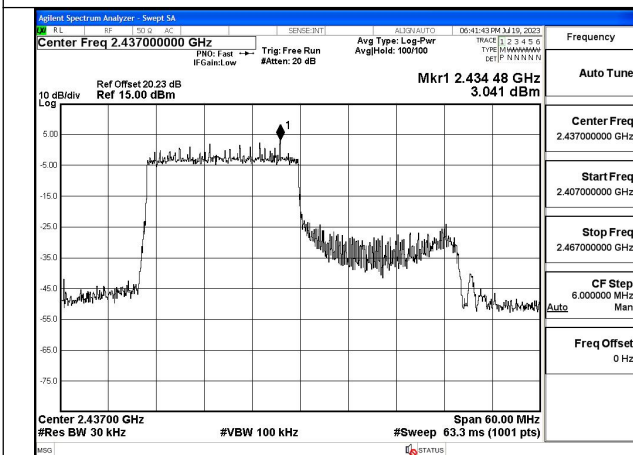

Mode:802.11ax HE40 Tone:106T Frequency:2437MHz  
Ant:Chain1

Mode:802.11ax HE40 Tone:106T Frequency:2452MHz  
Ant:Chain1

Mode:802.11ax HE40 Tone:242T Frequency:2422MHz  
Ant:Chain0

Mode:802.11ax HE40 Tone:242T Frequency:2437MHz  
Ant:Chain0

Mode:802.11ax HE40 Tone:242T Frequency:2452MHz  
Ant:Chain0

Mode:802.11ax HE40 Tone:242T Frequency:2422MHz  
Ant:Chain1

Mode:802.11ax HE40 Tone:242T Frequency:2437MHz  
Ant:Chain1

Mode:802.11ax HE40 Tone:242T Frequency:2452MHz  
Ant:Chain1