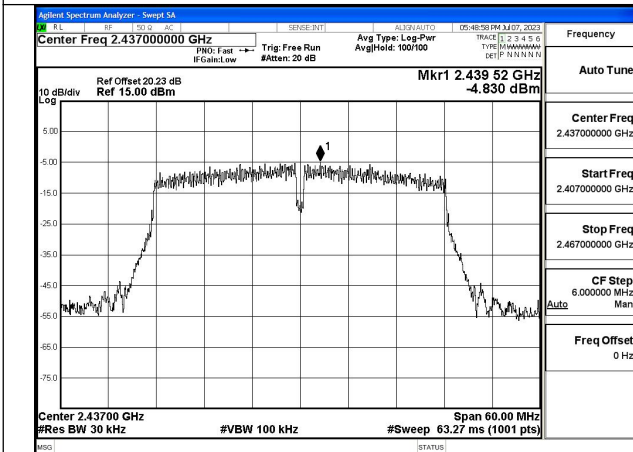

Mode:802.11n HT40 Frequency:2437MHz Ant:Chain1

Test Mode: 802.11ax HE40