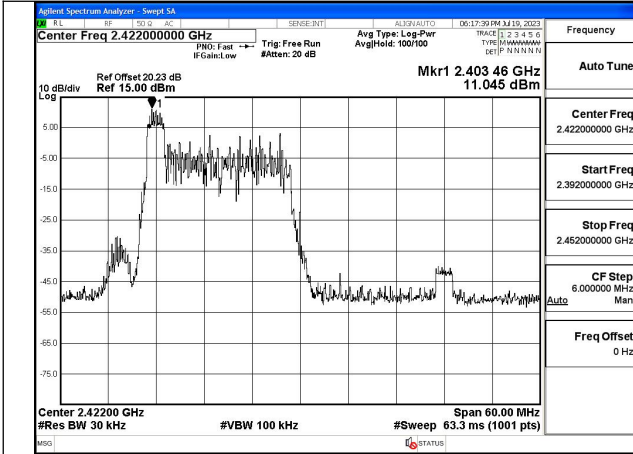

Mode:802.11n HT40 Frequency:2452MHz Ant:Chain0

Mode:802.11n HT40 Frequency:2422MHz Ant:Chain1

Mode:802.11n HT40 Frequency:2437MHz Ant:Chain1

Mode:802.11n HT40 Frequency:2452MHz Ant:Chain1

Test Mode: 802.11ax HE40

Mode:802.11ax HE40 Tone:26T Frequency:2422MHz  
Ant:Chain0

Mode:802.11ax HE40 Tone:26T Frequency:2437MHz  
Ant:Chain0

Mode:802.11ax HE40 Tone:26T Frequency:2452MHz  
Ant:Chain0

Mode:802.11ax HE40 Tone:26T Frequency:2422MHz  
Ant:Chain1