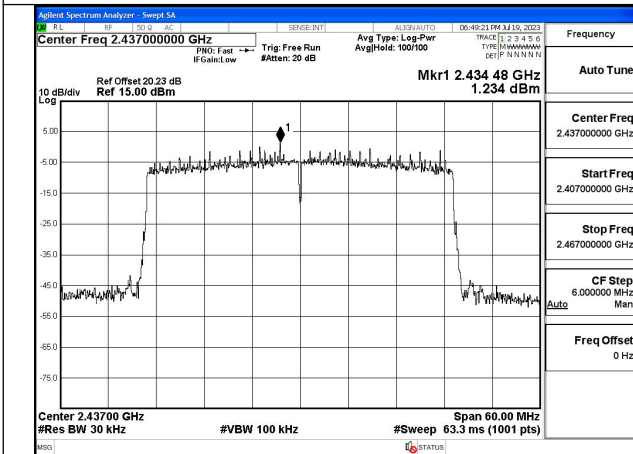

Mode:802.11ax HE40 Tone:484T Frequency:2422MHz  
Ant:Chain0

Mode:802.11ax HE40 Tone:484T Frequency:2437MHz  
Ant:Chain0

Mode:802.11ax HE40 Tone:484T Frequency:2452MHz  
Ant:Chain0

Mode:802.11ax HE40 Tone:484T Frequency:2422MHz  
Ant:Chain1

Mode:802.11ax HE40 Tone:484T Frequency:2437MHz  
Ant:Chain1

Mode:802.11ax HE40 Tone:484T Frequency:2452MHz  
Ant:Chain1