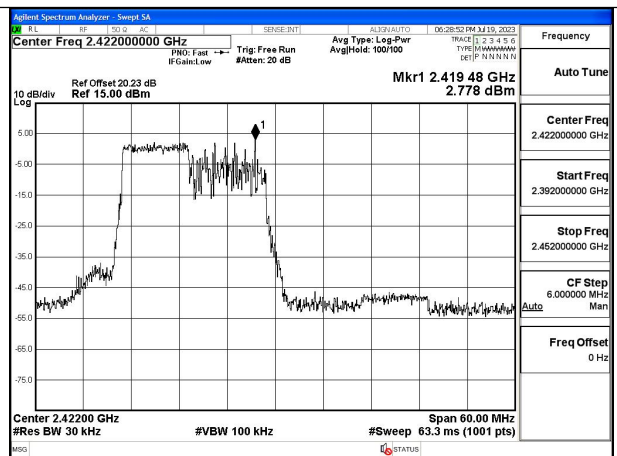

Mode:802.11ax HE40 Tone:52T Frequency:2452MHz  
Ant:Chain0

Mode:802.11ax HE40 Tone:52T Frequency:2422MHz  
Ant:Chain1

Mode:802.11ax HE40 Tone:52T Frequency:2437MHz  
Ant:Chain1

Mode:802.11ax HE40 Tone:52T Frequency:2452MHz  
Ant:Chain1

Mode:802.11ax HE40 Tone:106T Frequency:2422MHz  
Ant:Chain0

Mode:802.11ax HE40 Tone:106T Frequency:2437MHz  
Ant:Chain0

Mode:802.11ax HE40 Tone:106T Frequency:2452MHz  
Ant:Chain0

Mode:802.11ax HE40 Tone:106T Frequency:2422MHz  
Ant:Chain1