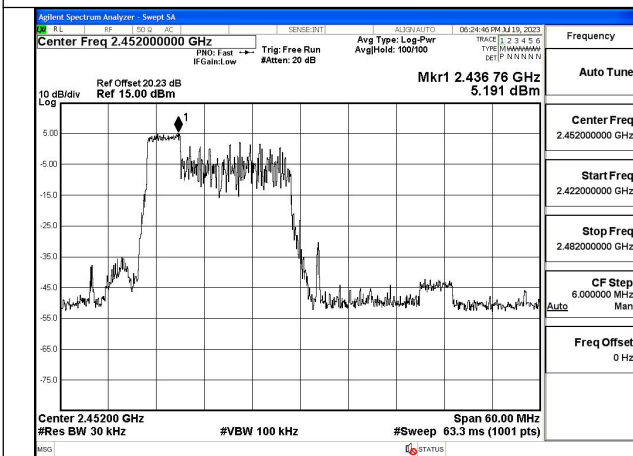

Mode:802.11ax HE40 Tone:26T Frequency:2437MHz  
Ant:Chain1

Mode:802.11ax HE40 Tone:26T Frequency:2452MHz  
Ant:Chain1

Mode:802.11ax HE40 Tone:52T Frequency:2422MHz  
Ant:Chain0

Mode:802.11ax HE40 Tone:52T Frequency:2437MHz  
Ant:Chain0

Mode:802.11ax HE40 Tone:52T Frequency:2452MHz  
Ant:Chain0

Mode:802.11ax HE40 Tone:52T Frequency:2422MHz  
Ant:Chain1

Mode:802.11ax HE40 Tone:52T Frequency:2437MHz  
Ant:Chain1

Mode:802.11ax HE40 Tone:52T Frequency:2452MHz  
Ant:Chain1