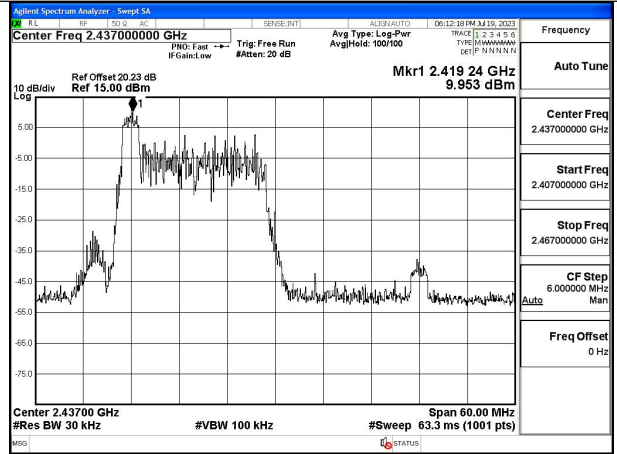

Mode:802.11ax HE40 Tone:26T Frequency:2422MHz  
Ant:Chain0

Mode:802.11ax HE40 Tone:26T Frequency:2437MHz  
Ant:Chain0

Mode:802.11ax HE40 Tone:26T Frequency:2452MHz  
Ant:Chain0

Mode:802.11ax HE40 Tone:26T Frequency:2422MHz  
Ant:Chain1