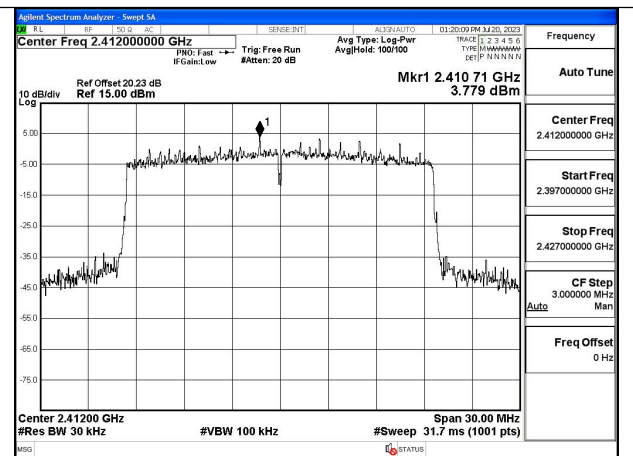

Mode:802.11ax HE20 Tone:242T Frequency:2412MHz  
Ant:Chain0

Mode:802.11ax HE20 Tone:242T Frequency:2437MHz  
Ant:Chain0

Mode:802.11ax HE20 Tone:242T Frequency:2462MHz  
Ant:Chain0

Mode:802.11ax HE20 Tone:242T Frequency:2412MHz  
Ant:Chain1