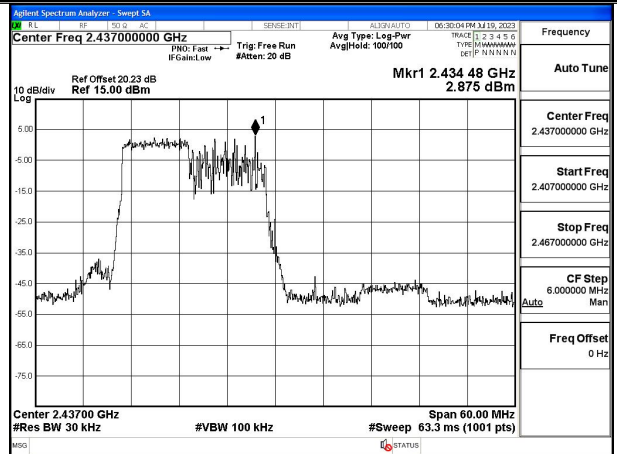

Mode:802.11ax HE40 Tone:52T Frequency:2452MHz  
Ant:Chain0

Mode:802.11ax HE40 Tone:52T Frequency:2422MHz  
Ant:Chain1

Mode:802.11ax HE40 Tone:52T Frequency:2437MHz  
Ant:Chain1

Mode:802.11ax HE40 Tone:52T Frequency:2452MHz  
Ant:Chain1

Mode:802.11ax HE40 Tone:106T Frequency:2422MHz  
Ant:Chain0

Mode:802.11ax HE40 Tone:106T Frequency:2437MHz  
Ant:Chain0

Mode:802.11ax HE40 Tone:106T Frequency:2452MHz  
Ant:Chain0

Mode:802.11ax HE40 Tone:106T Frequency:2422MHz  
Ant:Chain1