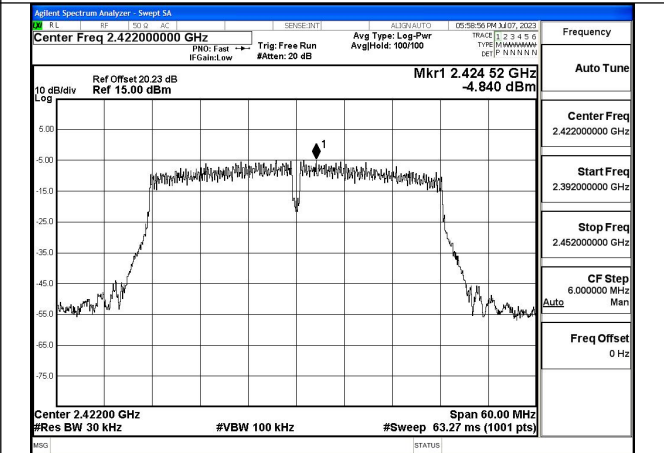

Mode:802.11ax HE20 Tone:242T Frequency:2437MHz  
Ant:Chain1

Mode:802.11ax HE20 Tone:242T Frequency:2462MHz  
Ant:Chain1

Test Mode: 802.11n HT40

Mode:802.11n HT40 Frequency:2422MHz Ant:Chain0

Mode:802.11n HT40 Frequency:2437MHz Ant:Chain0