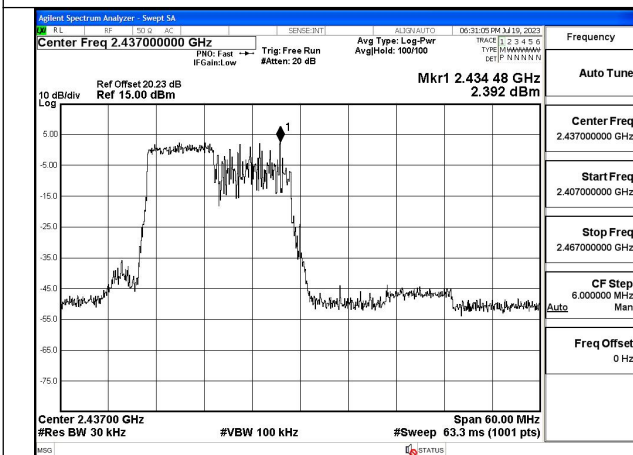

Mode:802.11ax HE40 Tone:106T Frequency:2422MHz  
Ant:Chain0

Mode:802.11ax HE40 Tone:106T Frequency:2437MHz  
Ant:Chain0

Mode:802.11ax HE40 Tone:106T Frequency:2452MHz  
Ant:Chain0

Mode:802.11ax HE40 Tone:106T Frequency:2422MHz  
Ant:Chain1

Mode:802.11ax HE40 Tone:106T Frequency:2437MHz  
Ant:Chain1

Mode:802.11ax HE40 Tone:106T Frequency:2452MHz  
Ant:Chain1

Mode:802.11ax HE40 Tone:242T Frequency:2422MHz  
Ant:Chain0

Mode:802.11ax HE40 Tone:242T Frequency:2437MHz  
Ant:Chain0