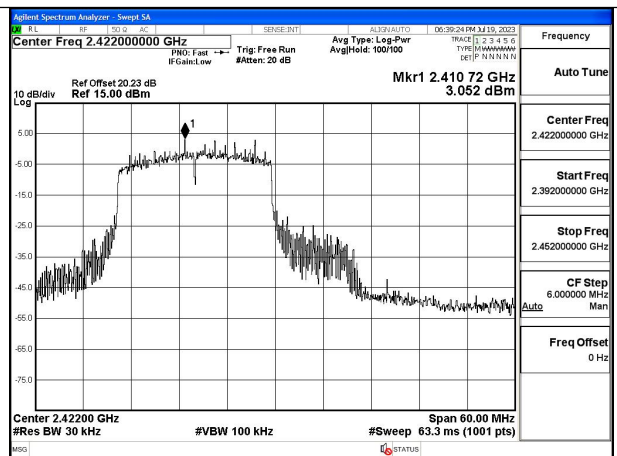

Mode:802.11ax HE40 Tone:106T Frequency:2437MHz  
Ant:Chain1

Mode:802.11ax HE40 Tone:106T Frequency:2452MHz  
Ant:Chain1

Mode:802.11ax HE40 Tone:242T Frequency:2422MHz  
Ant:Chain0

Mode:802.11ax HE40 Tone:242T Frequency:2437MHz  
Ant:Chain0

Mode:802.11ax HE40 Tone:242T Frequency:2452MHz  
Ant:Chain0

Mode:802.11ax HE40 Tone:242T Frequency:2422MHz  
Ant:Chain1

Mode:802.11ax HE40 Tone:242T Frequency:2437MHz  
Ant:Chain1

Mode:802.11ax HE40 Tone:242T Frequency:2452MHz  
Ant:Chain1