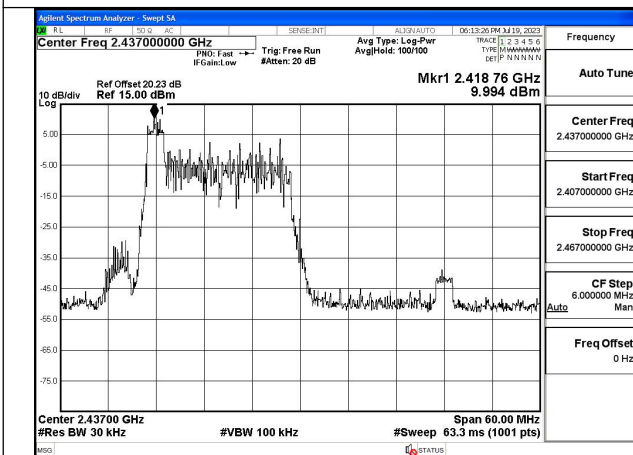

Mode:802.11ax HE40 Tone:26T Frequency:2422MHz  
Ant:Chain0

Mode:802.11ax HE40 Tone:26T Frequency:2437MHz  
Ant:Chain0

Mode:802.11ax HE40 Tone:26T Frequency:2452MHz  
Ant:Chain0

Mode:802.11ax HE40 Tone:26T Frequency:2422MHz  
Ant:Chain1

Mode:802.11ax HE40 Tone:26T Frequency:2437MHz  
Ant:Chain1

Mode:802.11ax HE40 Tone:26T Frequency:2452MHz  
Ant:Chain1

Mode:802.11ax HE40 Tone:52T Frequency:2422MHz  
Ant:Chain0

Mode:802.11ax HE40 Tone:52T Frequency:2437MHz  
Ant:Chain0