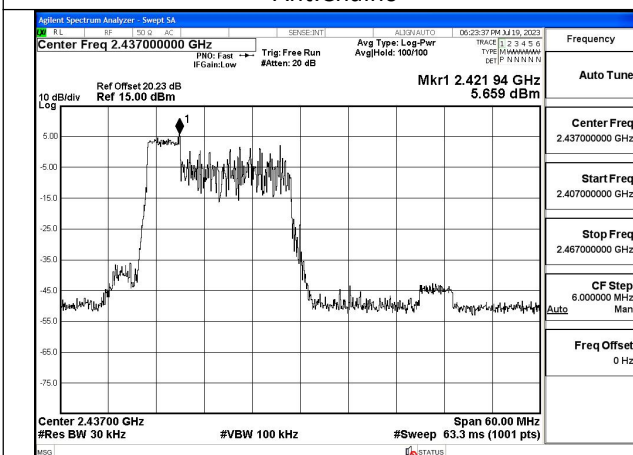

Mode:802.11ax HE40 Tone:26T Frequency:2437MHz  
Ant:Chain1

Mode:802.11ax HE40 Tone:26T Frequency:2452MHz  
Ant:Chain1

Mode:802.11ax HE40 Tone:52T Frequency:2422MHz  
Ant:Chain0

Mode:802.11ax HE40 Tone:52T Frequency:2437MHz  
Ant:Chain0

Mode:802.11ax HE40 Tone:52T Frequency:2452MHz  
Ant:Chain0

Mode:802.11ax HE40 Tone:52T Frequency:2422MHz  
Ant:Chain1

Mode:802.11ax HE40 Tone:52T Frequency:2437MHz  
Ant:Chain1

Mode:802.11ax HE40 Tone:52T Frequency:2452MHz  
Ant:Chain1