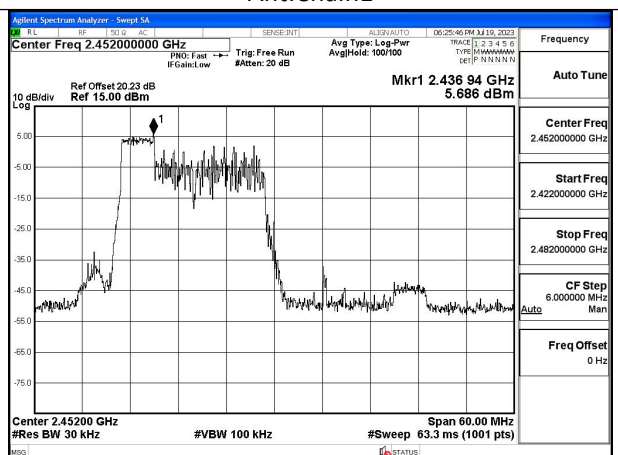

Mode:802.11ax HE40 Tone:26T Frequency:2437MHz  
Ant:Chain1

Mode:802.11ax HE40 Tone:26T Frequency:2452MHz  
Ant:Chain1

Mode:802.11ax HE40 Tone:52T Frequency:2422MHz  
Ant:Chain0

Mode:802.11ax HE40 Tone:52T Frequency:2437MHz  
Ant:Chain0

Mode:802.11ax HE40 Tone:52T Frequency:2452MHz  
Ant:Chain0

Mode:802.11ax HE40 Tone:52T Frequency:2422MHz  
Ant:Chain1

Mode:802.11ax HE40 Tone:52T Frequency:2437MHz  
Ant:Chain1

Mode:802.11ax HE40 Tone:52T Frequency:2452MHz  
Ant:Chain1