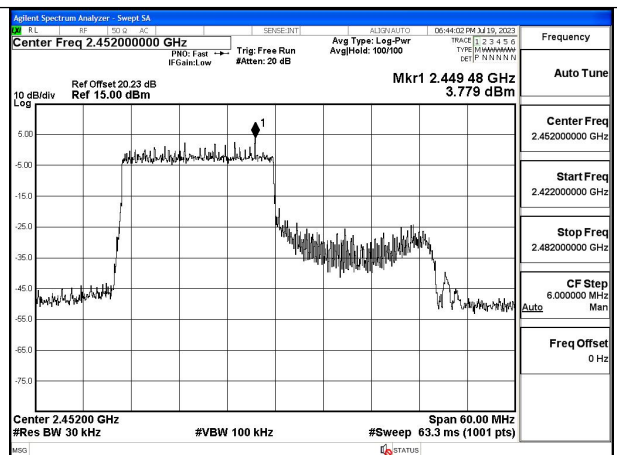

Mode:802.11ax HE40 Tone:106T Frequency:2437MHz  
Ant:Chain1

Mode:802.11ax HE40 Tone:106T Frequency:2452MHz  
Ant:Chain1

Mode:802.11ax HE40 Tone:242T Frequency:2422MHz  
Ant:Chain0

Mode:802.11ax HE40 Tone:242T Frequency:2437MHz  
Ant:Chain0

Mode:802.11ax HE40 Tone:242T Frequency:2452MHz  
Ant:Chain0

Mode:802.11ax HE40 Tone:242T Frequency:2422MHz  
Ant:Chain1

Mode:802.11ax HE40 Tone:242T Frequency:2437MHz  
Ant:Chain1

Mode:802.11ax HE40 Tone:242T Frequency:2452MHz  
Ant:Chain1