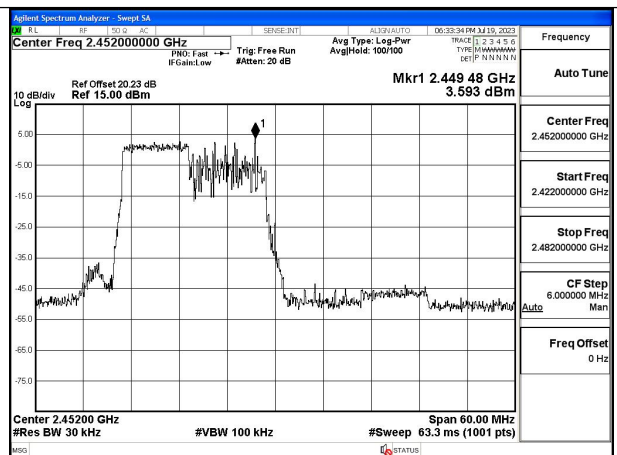

Mode:802.11ax HE40 Tone:106T Frequency:2422MHz  
Ant:Chain0

Mode:802.11ax HE40 Tone:106T Frequency:2437MHz  
Ant:Chain0

Mode:802.11ax HE40 Tone:106T Frequency:2452MHz  
Ant:Chain0

Mode:802.11ax HE40 Tone:106T Frequency:2422MHz  
Ant:Chain1

Mode:802.11ax HE40 Tone:106T Frequency:2437MHz  
Ant:Chain1

Mode:802.11ax HE40 Tone:106T Frequency:2452MHz  
Ant:Chain1

Mode:802.11ax HE40 Tone:242T Frequency:2422MHz  
Ant:Chain0

Mode:802.11ax HE40 Tone:242T Frequency:2437MHz  
Ant:Chain0