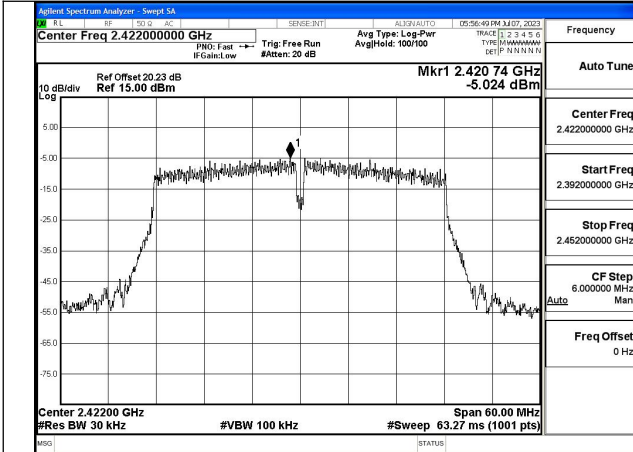

Mode:802.11n HT40 Frequency:2422MHz Ant:Chain0