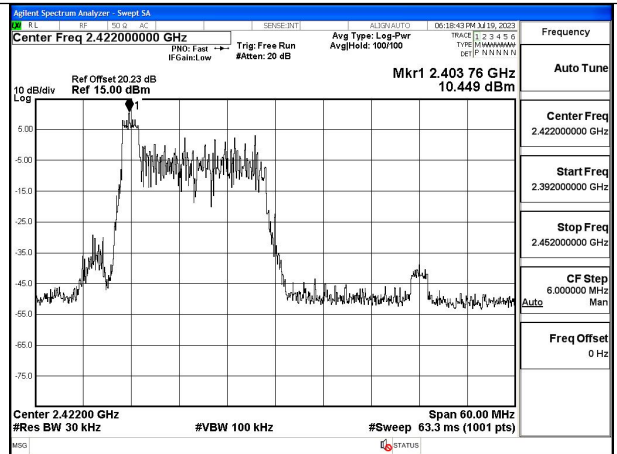

Mode:802.11n HT40 Frequency:2452MHz Ant:Chain0

Mode:802.11n HT40 Frequency:2422MHz Ant:Chain1

Mode:802.11n HT40 Frequency:2437MHz Ant:Chain1

Mode:802.11n HT40 Frequency:2452MHz Ant:Chain1

Test Mode: 802.11ax HE40

Mode:802.11ax HE40 Tone:26T Frequency:2422MHz  
Ant:Chain0

Mode:802.11ax HE40 Tone:26T Frequency:2437MHz  
Ant:Chain0

Mode:802.11ax HE40 Tone:26T Frequency:2452MHz  
Ant:Chain0

Mode:802.11ax HE40 Tone:26T Frequency:2422MHz  
Ant:Chain1