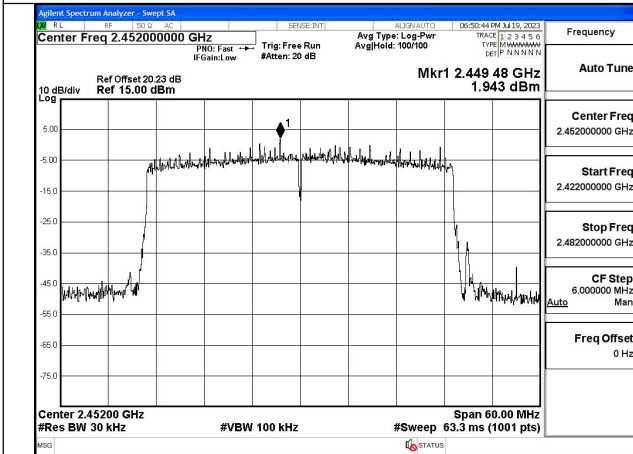

Mode:802.11ax HE40 Tone:242T Frequency:2452MHz  
Ant:Chain0

Mode:802.11ax HE40 Tone:242T Frequency:2422MHz  
Ant:Chain1

Mode:802.11ax HE40 Tone:242T Frequency:2437MHz  
Ant:Chain1

Mode:802.11ax HE40 Tone:242T Frequency:2452MHz  
Ant:Chain1

Mode:802.11ax HE40 Tone:484T Frequency:2422MHz  
Ant:Chain0

Mode:802.11ax HE40 Tone:484T Frequency:2437MHz  
Ant:Chain0

Mode:802.11ax HE40 Tone:484T Frequency:2452MHz  
Ant:Chain0

Mode:802.11ax HE40 Tone:484T Frequency:2422MHz  
Ant:Chain1