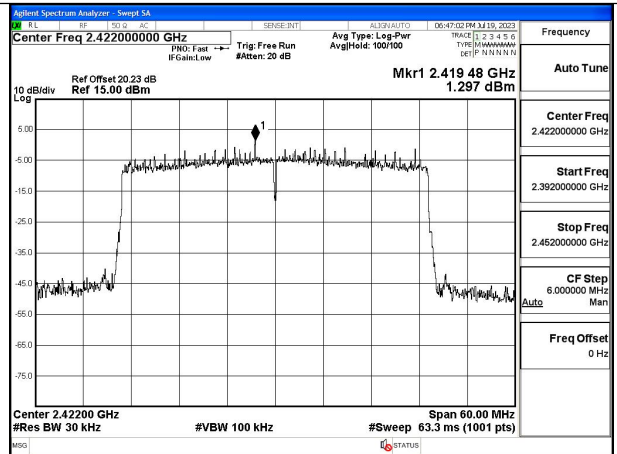

Mode:802.11ax HE40 Tone:242T Frequency:2452MHz  
Ant:Chain0

Mode:802.11ax HE40 Tone:242T Frequency:2422MHz  
Ant:Chain1

Mode:802.11ax HE40 Tone:242T Frequency:2437MHz  
Ant:Chain1

Mode:802.11ax HE40 Tone:242T Frequency:2452MHz  
Ant:Chain1

Mode:802.11ax HE40 Tone:484T Frequency:2422MHz  
Ant:Chain0

Mode:802.11ax HE40 Tone:484T Frequency:2437MHz  
Ant:Chain0

Mode:802.11ax HE40 Tone:484T Frequency:2452MHz  
Ant:Chain0

Mode:802.11ax HE40 Tone:484T Frequency:2422MHz  
Ant:Chain1