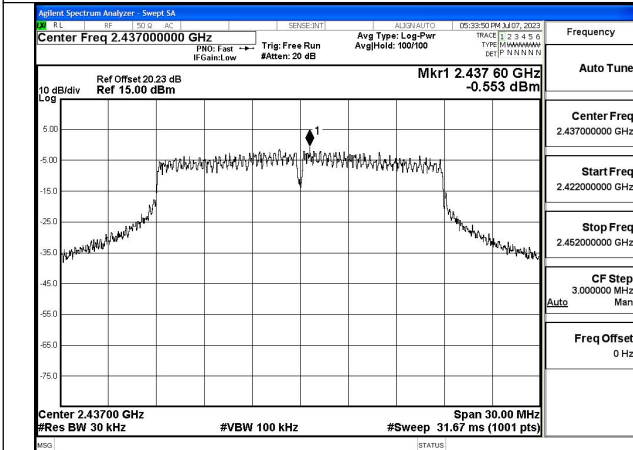

Mode:802.11n HT20 Frequency:2437MHz Ant:Chain1

Test Mode: 802.11ax HE20