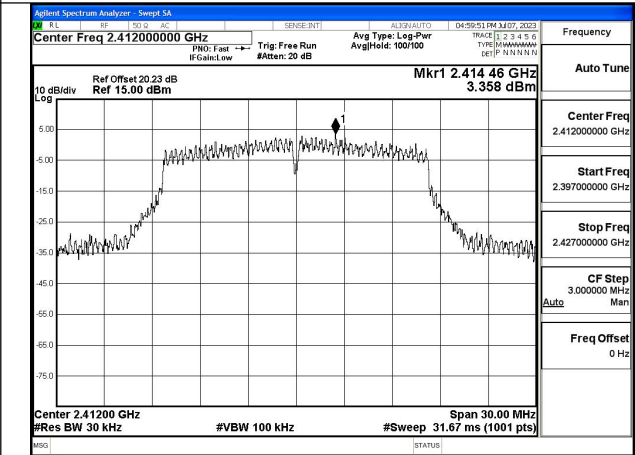

Mode:802.11g Frequency:2412MHz Ant:Chain1