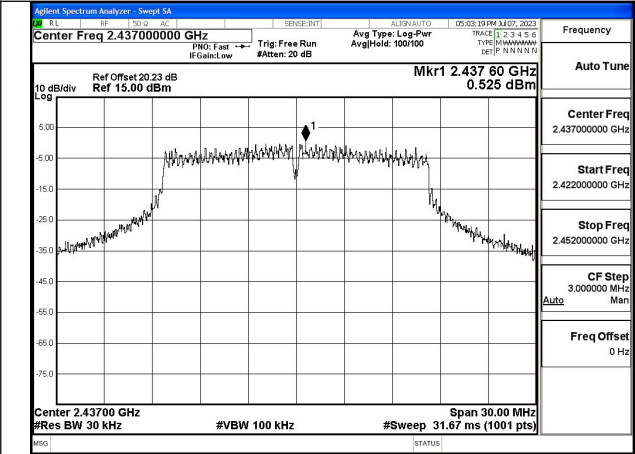

Mode:802.11g Frequency:2437MHz Ant:Chain0