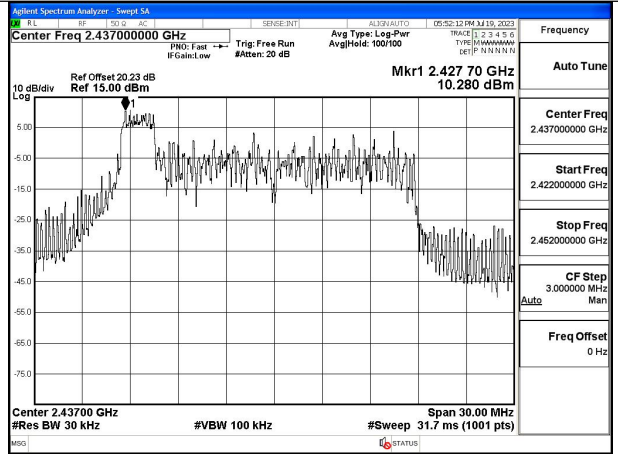

Mode:802.11n HT20 Frequency:2412MHz Ant:Chain1

Mode:802.11n HT20 Frequency:2437MHz Ant:Chain1

Mode:802.11n HT20 Frequency:2462MHz Ant:Chain1

Test Mode: 802.11ax HE20

Mode:802.11ax HE20 Tone:26T Frequency:2412MHz
Ant:Chain0

Mode:802.11ax HE20 Tone:26T Frequency:2437MHz
Ant:Chain0

Mode:802.11ax HE20 Tone:26T Frequency:2462MHz
Ant:Chain0

Mode:802.11ax HE20 Tone:26T Frequency:2412MHz
Ant:Chain1

Mode:802.11ax HE20 Tone:26T Frequency:2437MHz
Ant:Chain1