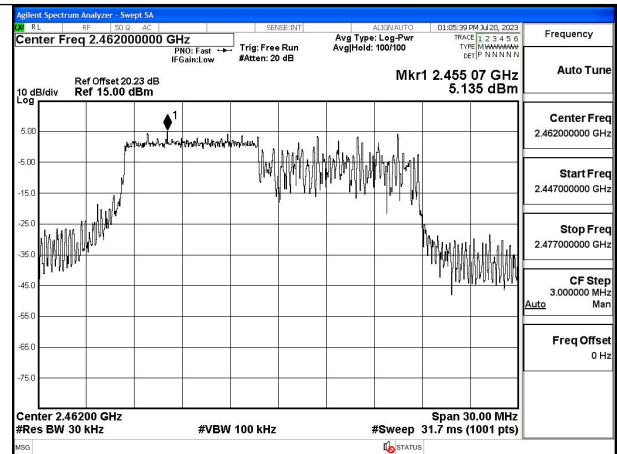

Mode:802.11ax HE20 Tone:52T Frequency:2412MHz
Ant:Chain1

Mode:802.11ax HE20 Tone:52T Frequency:2437MHz
Ant:Chain1

Mode:802.11ax HE20 Tone:52T Frequency:2462MHz
Ant:Chain1

Mode:802.11ax HE20 Tone:106T Frequency:2412MHz
Ant:Chain0

Mode:802.11ax HE20 Tone:106T Frequency:2437MHz
Ant:Chain0

Mode:802.11ax HE20 Tone:106T Frequency:2462MHz
Ant:Chain0

Mode:802.11ax HE20 Tone:106T Frequency:2412MHz
Ant:Chain1

Mode:802.11ax HE20 Tone:106T Frequency:2437MHz
Ant:Chain1

Mode:802.11ax HE20 Tone:106T Frequency:2462MHz
Ant:Chain1