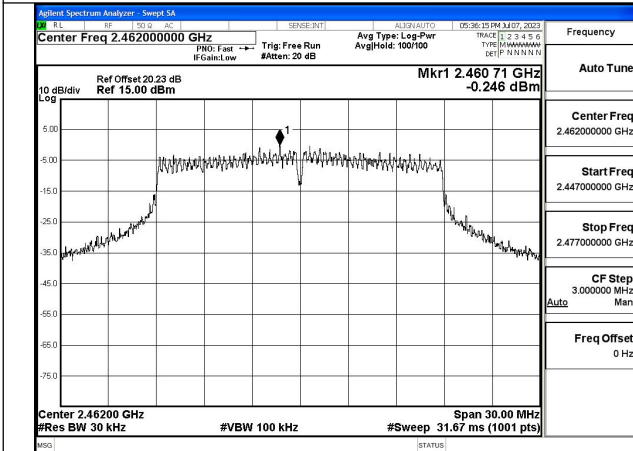

Mode:802.11g Frequency:2437MHz Ant:Chain1

Mode:802.11g Frequency:2462MHz Ant:Chain1

Test Mode: 802.11n HT20

Mode:802.11n HT20 Frequency:2412MHz Ant:Chain0

Mode:802.11n HT20 Frequency:2437MHz Ant:Chain0

Mode:802.11n HT20 Frequency:2462MHz Ant:Chain0