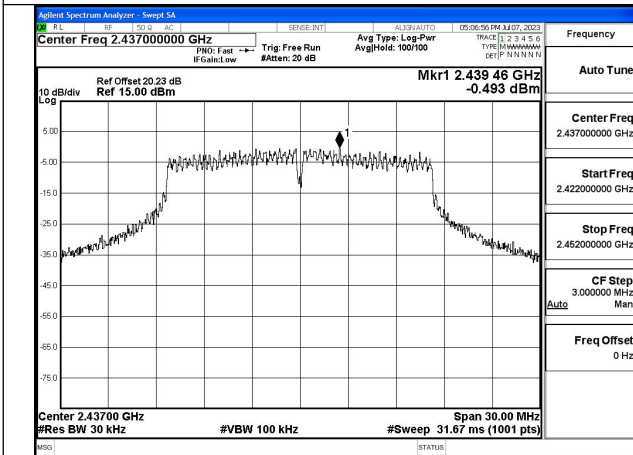

Mode:802.11b Frequency:2462MHz Ant:Chain1

Test Mode: 802.11g

Mode:802.11g Frequency:2412MHz Ant:Chain0

Mode:802.11g Frequency:2437MHz Ant:Chain0

Mode:802.11g Frequency:2462MHz Ant:Chain0

Mode:802.11g Frequency:2412MHz Ant:Chain1