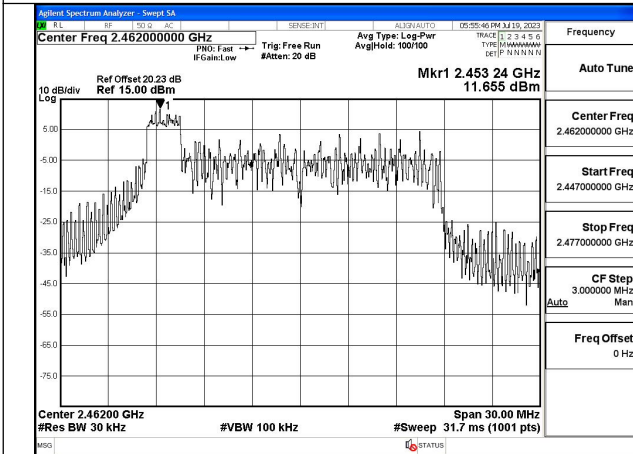

Mode:802.11n HT20 Frequency:2412MHz Ant:Chain1

Mode:802.11n HT20 Frequency:2437MHz Ant:Chain1

Mode:802.11n HT20 Frequency:2462MHz Ant:Chain1

Test Mode: 802.11ax HE20

Mode:802.11ax HE20 Tone:26T Frequency:2412MHz
Ant:Chain0

Mode:802.11ax HE20 Tone:26T Frequency:2437MHz
Ant:Chain0

Mode:802.11ax HE20 Tone:26T Frequency:2462MHz
Ant:Chain0

Mode:802.11ax HE20 Tone:26T Frequency:2412MHz
Ant:Chain1

Mode:802.11ax HE20 Tone:26T Frequency:2437MHz
Ant:Chain1