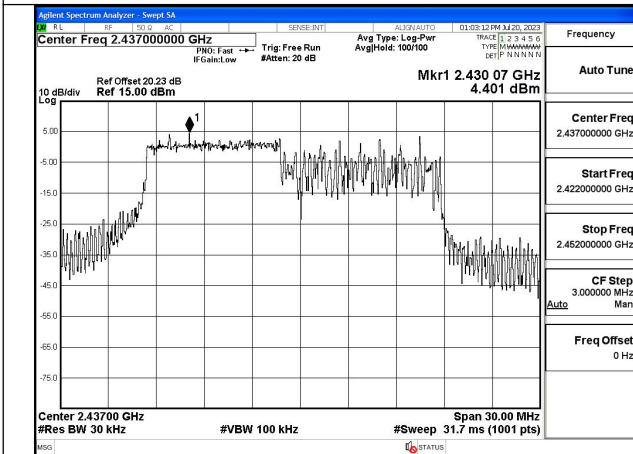

Mode:802.11ax HE20 Tone:26T Frequency:2462MHz
Ant:Chain1

Mode:802.11ax HE20 Tone:52T Frequency:2412MHz
Ant:Chain0

Mode:802.11ax HE20 Tone:52T Frequency:2437MHz
Ant:Chain0

Mode:802.11ax HE20 Tone:52T Frequency:2462MHz
Ant:Chain0

Mode:802.11ax HE20 Tone:52T Frequency:2412MHz
Ant:Chain1

Mode:802.11ax HE20 Tone:52T Frequency:2437MHz
Ant:Chain1

Mode:802.11ax HE20 Tone:52T Frequency:2462MHz
Ant:Chain1

Mode:802.11ax HE20 Tone:106T Frequency:2412MHz
Ant:Chain0

Mode:802.11ax HE20 Tone:106T Frequency:2437MHz
Ant:Chain0

Mode:802.11ax HE20 Tone:106T Frequency:2462MHz
Ant:Chain0

Mode:802.11ax HE20 Tone:106T Frequency:2412MHz
Ant:Chain1

Mode:802.11ax HE20 Tone:106T Frequency:2437MHz
Ant:Chain1