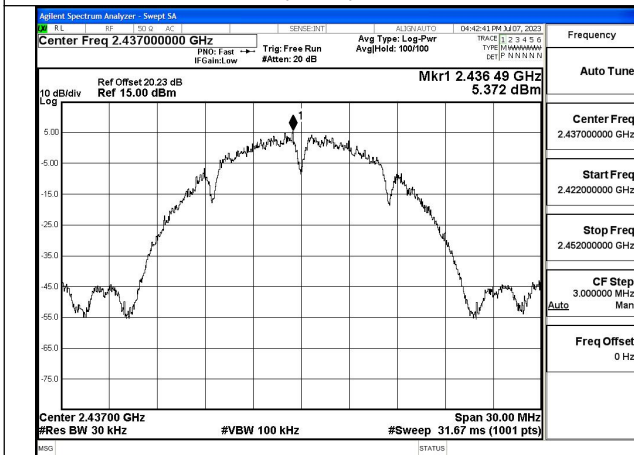

Test Mode: 802.11b

Mode:802.11b Frequency:2412MHz Ant:Chain0

Mode:802.11b Frequency:2437MHz Ant:Chain0

Mode:802.11b Frequency:2462MHz Ant:Chain0

Mode:802.11b Frequency:2412MHz Ant:Chain1

Mode:802.11b Frequency:2437MHz Ant:Chain1

Mode:802.11b Frequency:2462MHz Ant:Chain1

Test Mode: 802.11g

Mode:802.11g Frequency:2412MHz Ant:Chain0

Mode:802.11g Frequency:2437MHz Ant:Chain0

Mode:802.11g Frequency:2462MHz Ant:Chain0

Mode:802.11g Frequency:2412MHz Ant:Chain1