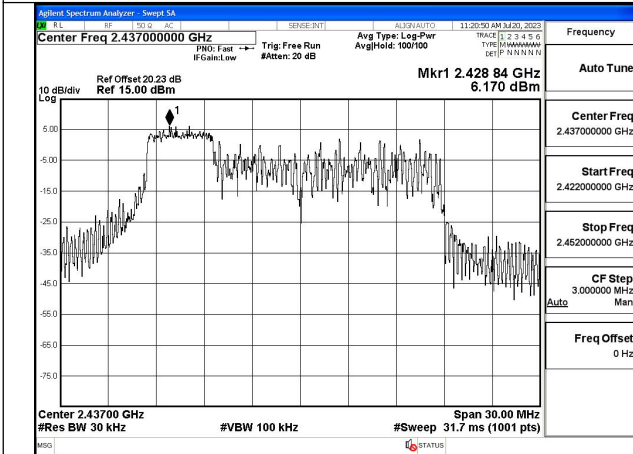

Mode:802.11ax HE20 Tone:26T Frequency:2437MHz
Ant:Chain0

Mode:802.11ax HE20 Tone:26T Frequency:2462MHz
Ant:Chain0

Mode:802.11ax HE20 Tone:26T Frequency:2412MHz
Ant:Chain1

Mode:802.11ax HE20 Tone:26T Frequency:2437MHz
Ant:Chain1

Mode:802.11ax HE20 Tone:26T Frequency:2462MHz
Ant:Chain1

Mode:802.11ax HE20 Tone:52T Frequency:2412MHz
Ant:Chain0

Mode:802.11ax HE20 Tone:52T Frequency:2437MHz
Ant:Chain0

Mode:802.11ax HE20 Tone:52T Frequency:2462MHz
Ant:Chain0

Mode:802.11ax HE20 Tone:52T Frequency:2412MHz
Ant:Chain1

Mode:802.11ax HE20 Tone:52T Frequency:2437MHz
Ant:Chain1

Mode:802.11ax HE20 Tone:52T Frequency:2462MHz
Ant:Chain1

Mode:802.11ax HE20 Tone:106T Frequency:2412MHz
Ant:Chain0