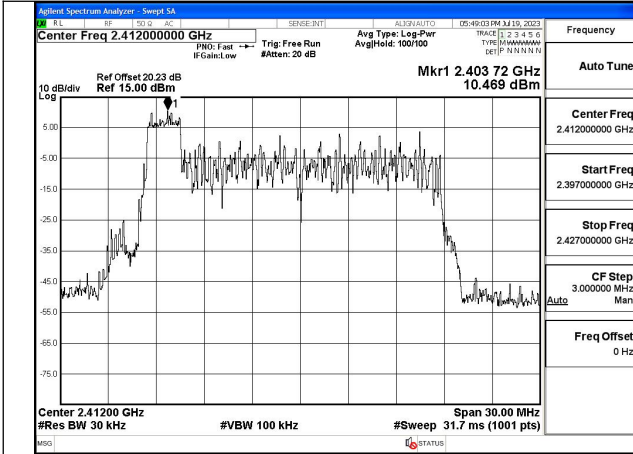

Mode:802.11g Frequency:2437MHz Ant:Chain1

Mode:802.11g Frequency:2462MHz Ant:Chain1

Test Mode: 802.11n HT20

Mode:802.11n HT20 Frequency:2412MHz Ant:Chain0

Mode:802.11n HT20 Frequency:2437MHz Ant:Chain0

Mode:802.11n HT20 Frequency:2462MHz Ant:Chain0

Mode:802.11n HT20 Frequency:2412MHz Ant:Chain1

Mode:802.11n HT20 Frequency:2437MHz Ant:Chain1

Mode:802.11n HT20 Frequency:2462MHz Ant:Chain1

Test Mode: 802.11ax HE20

Mode:802.11ax HE20 Tone:26T Frequency:2412MHz
Ant:Chain0