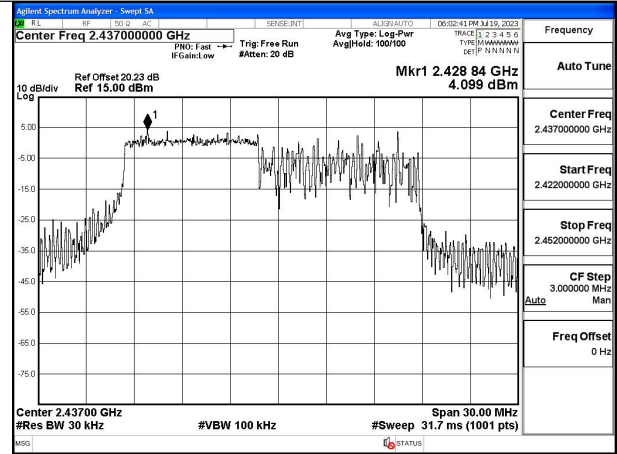

Mode:802.11ax HE20 Tone:26T Frequency:2462MHz
Ant:Chain1

Mode:802.11ax HE20 Tone:52T Frequency:2412MHz
Ant:Chain0

Mode:802.11ax HE20 Tone:52T Frequency:2437MHz
Ant:Chain0

Mode:802.11ax HE20 Tone:52T Frequency:2462MHz
Ant:Chain0

Mode:802.11ax HE20 Tone:52T Frequency:2412MHz
Ant:Chain1

Mode:802.11ax HE20 Tone:52T Frequency:2437MHz
Ant:Chain1

Mode:802.11ax HE20 Tone:52T Frequency:2462MHz
Ant:Chain1

Mode:802.11ax HE20 Tone:106T Frequency:2412MHz
Ant:Chain0

Mode:802.11ax HE20 Tone:106T Frequency:2437MHz
Ant:Chain0

Mode:802.11ax HE20 Tone:106T Frequency:2462MHz
Ant:Chain0

Mode:802.11ax HE20 Tone:106T Frequency:2412MHz
Ant:Chain1

Mode:802.11ax HE20 Tone:106T Frequency:2437MHz
Ant:Chain1