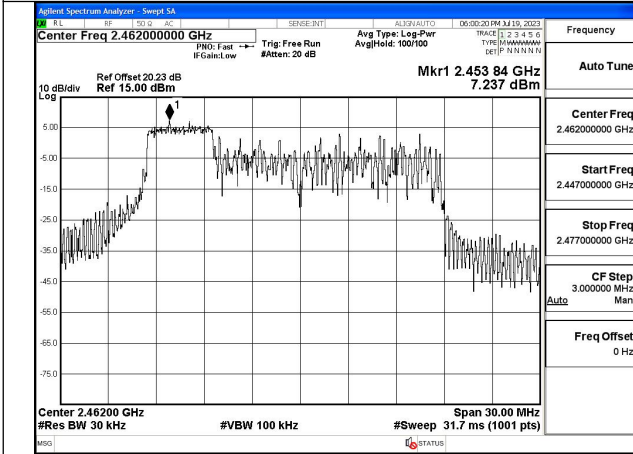

Mode:802.11ax HE20 Tone:26T Frequency:2437MHz
Ant:Chain0

Mode:802.11ax HE20 Tone:26T Frequency:2462MHz
Ant:Chain0

Mode:802.11ax HE20 Tone:26T Frequency:2412MHz
Ant:Chain1

Mode:802.11ax HE20 Tone:26T Frequency:2437MHz
Ant:Chain1

Mode:802.11ax HE20 Tone:26T Frequency:2462MHz
Ant:Chain1

Mode:802.11ax HE20 Tone:52T Frequency:2412MHz
Ant:Chain0

Mode:802.11ax HE20 Tone:52T Frequency:2437MHz
Ant:Chain0

Mode:802.11ax HE20 Tone:52T Frequency:2462MHz
Ant:Chain0