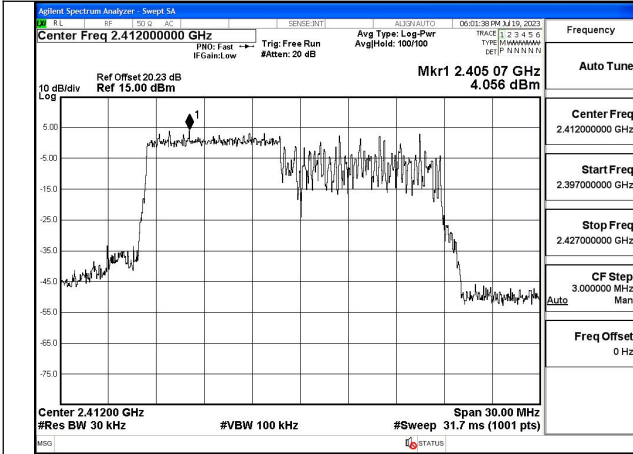

Mode:802.11ax HE20 Tone:26T Frequency:2462MHz
Ant:Chain1

Mode:802.11ax HE20 Tone:52T Frequency:2412MHz
Ant:Chain0

Mode:802.11ax HE20 Tone:52T Frequency:2437MHz
Ant:Chain0

Mode:802.11ax HE20 Tone:52T Frequency:2462MHz
Ant:Chain0

Mode:802.11ax HE20 Tone:52T Frequency:2412MHz
Ant:Chain1

Mode:802.11ax HE20 Tone:52T Frequency:2437MHz
Ant:Chain1

Mode:802.11ax HE20 Tone:52T Frequency:2462MHz
Ant:Chain1

Mode:802.11ax HE20 Tone:106T Frequency:2412MHz
Ant:Chain0