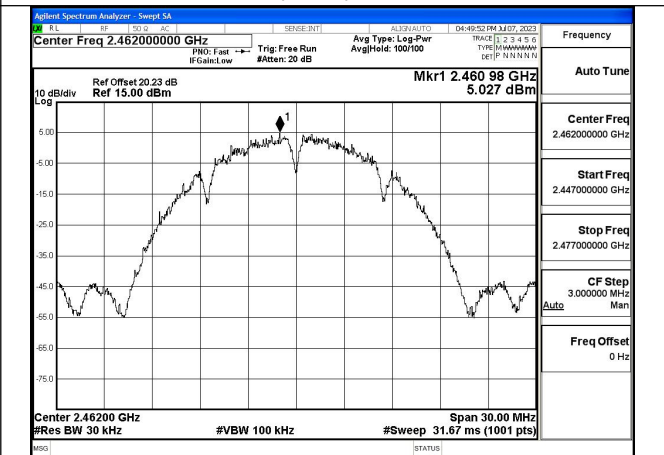

Test Mode: 802.11b

Mode:802.11b Frequency:2412MHz Ant:Chain0

Mode:802.11b Frequency:2437MHz Ant:Chain0

Mode:802.11b Frequency:2462MHz Ant:Chain0

Mode:802.11b Frequency:2412MHz Ant:Chain1

Mode:802.11b Frequency:2437MHz Ant:Chain1

Mode:802.11b Frequency:2462MHz Ant:Chain1

Test Mode: 802.11g

Mode:802.11g Frequency:2412MHz Ant:Chain0

Mode:802.11g Frequency:2437MHz Ant:Chain0

Mode:802.11g Frequency:2462MHz Ant:Chain0

Mode:802.11g Frequency:2412MHz Ant:Chain1