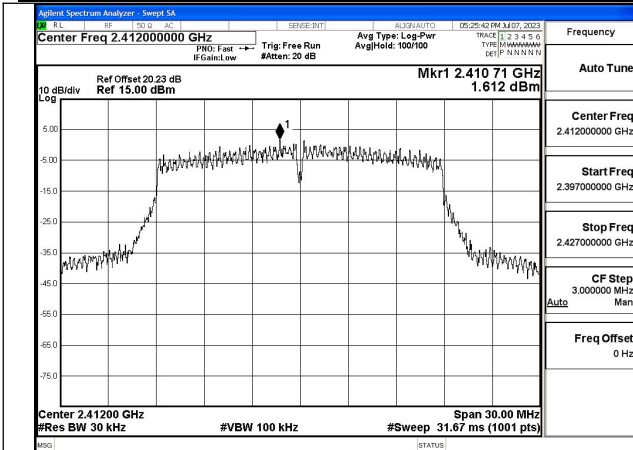

Mode:802.11n HT20 Frequency:2412MHz Ant:Chain0