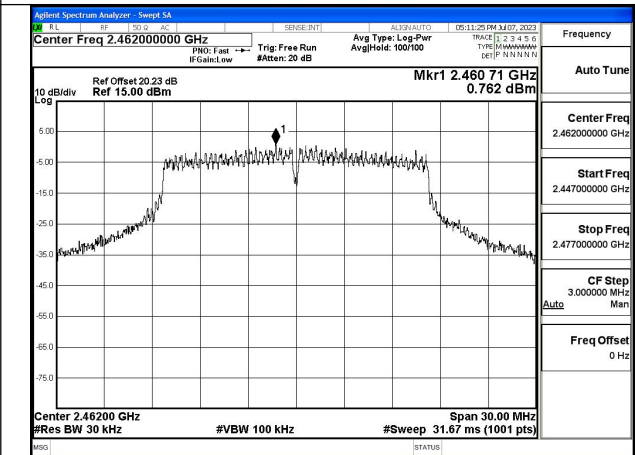

Mode:802.11b Frequency:2462MHz Ant:Chain1

Test Mode: 802.11g

Mode:802.11g Frequency:2412MHz Ant:Chain0

Mode:802.11g Frequency:2437MHz Ant:Chain0

Mode:802.11g Frequency:2462MHz Ant:Chain0

Mode:802.11g Frequency:2412MHz Ant:Chain1