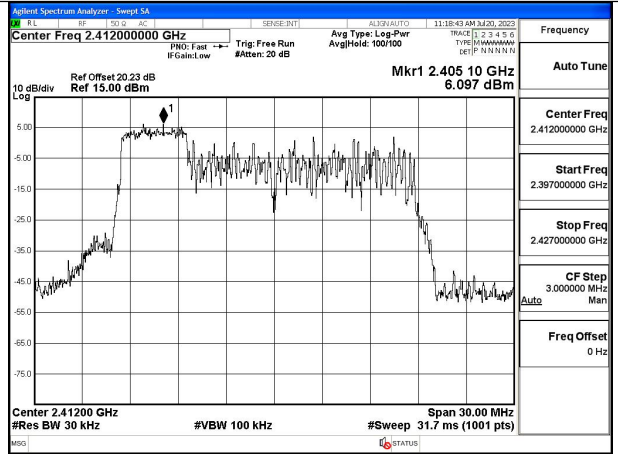

Mode:802.11ax HE20 Tone:26T Frequency:2437MHz
Ant:Chain0

Mode:802.11ax HE20 Tone:26T Frequency:2462MHz
Ant:Chain0

Mode:802.11ax HE20 Tone:26T Frequency:2412MHz
Ant:Chain1

Mode:802.11ax HE20 Tone:26T Frequency:2437MHz
Ant:Chain1

Mode:802.11ax HE20 Tone:26T Frequency:2462MHz
Ant:Chain1

Mode:802.11ax HE20 Tone:52T Frequency:2412MHz
Ant:Chain0

Mode:802.11ax HE20 Tone:52T Frequency:2437MHz
Ant:Chain0

Mode:802.11ax HE20 Tone:52T Frequency:2462MHz
Ant:Chain0

Mode:802.11ax HE20 Tone:52T Frequency:2412MHz
Ant:Chain1

Mode:802.11ax HE20 Tone:52T Frequency:2437MHz
Ant:Chain1

Mode:802.11ax HE20 Tone:52T Frequency:2462MHz
Ant:Chain1

Mode:802.11ax HE20 Tone:106T Frequency:2412MHz
Ant:Chain0