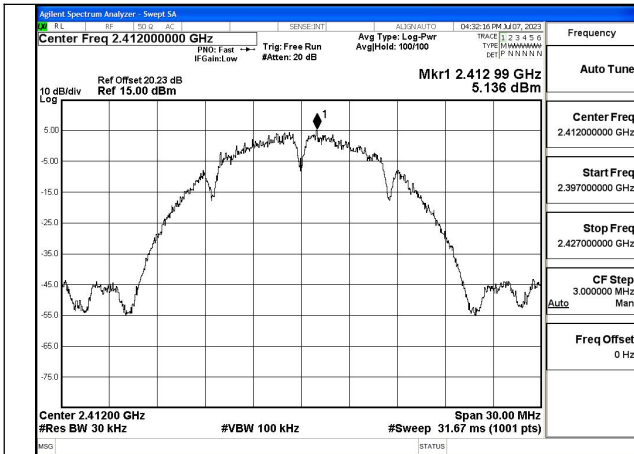

Test Mode: 802.11b

Mode:802.11b Frequency:2412MHz Ant:Chain0