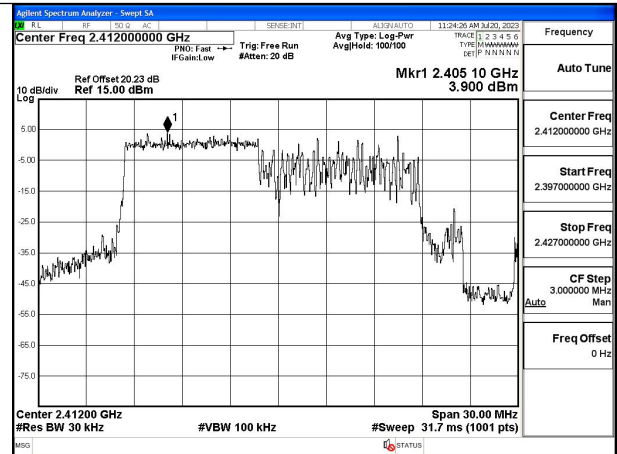

Mode:802.11ax HE20 Tone:26T Frequency:2462MHz
Ant:Chain1

Mode:802.11ax HE20 Tone:52T Frequency:2412MHz
Ant:Chain0

Mode:802.11ax HE20 Tone:52T Frequency:2437MHz
Ant:Chain0

Mode:802.11ax HE20 Tone:52T Frequency:2462MHz
Ant:Chain0

Mode:802.11ax HE20 Tone:52T Frequency:2412MHz
Ant:Chain1

Mode:802.11ax HE20 Tone:52T Frequency:2437MHz
Ant:Chain1

Mode:802.11ax HE20 Tone:52T Frequency:2462MHz
Ant:Chain1

Mode:802.11ax HE20 Tone:106T Frequency:2412MHz
Ant:Chain0

Mode:802.11ax HE20 Tone:106T Frequency:2437MHz
Ant:Chain0

Mode:802.11ax HE20 Tone:106T Frequency:2462MHz
Ant:Chain0

Mode:802.11ax HE20 Tone:106T Frequency:2412MHz
Ant:Chain1

Mode:802.11ax HE20 Tone:106T Frequency:2437MHz
Ant:Chain1

Mode:802.11ax HE20 Tone:106T Frequency:2462MHz
Ant:Chain1