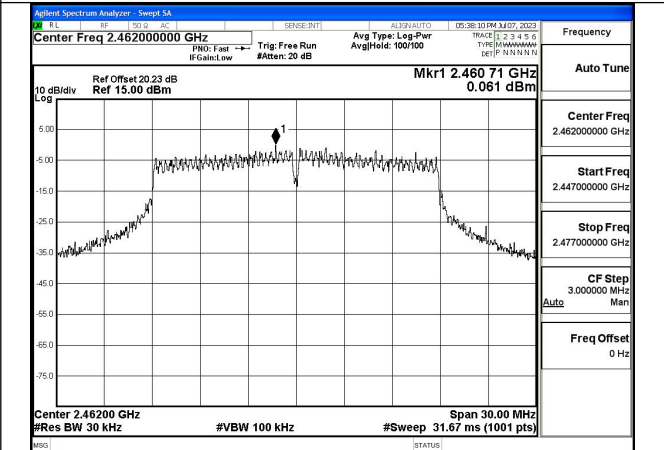

Mode:802.11n HT20 Frequency:2462MHz Ant:Chain1

Test Mode: 802.11ax HE20