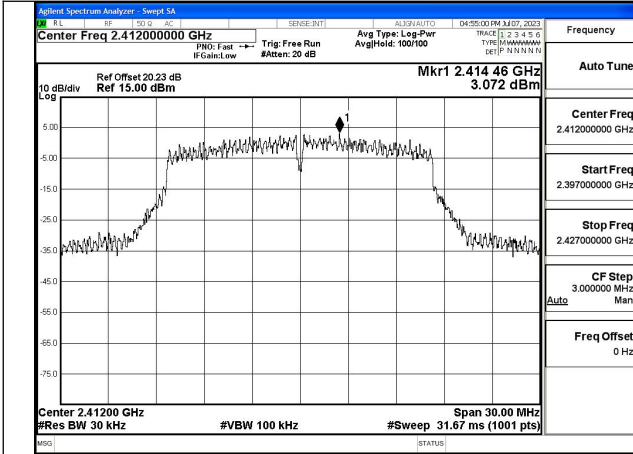

Test Mode: 802.11b

Mode:802.11b Frequency:2412MHz Ant:Chain0

Mode:802.11b Frequency:2437MHz Ant:Chain0

Mode:802.11b Frequency:2462MHz Ant:Chain0

Mode:802.11b Frequency:2412MHz Ant:Chain1

Mode:802.11b Frequency:2437MHz Ant:Chain1

Mode:802.11b Frequency:2462MHz Ant:Chain1

Test Mode: 802.11g

Mode:802.11g Frequency:2412MHz Ant:Chain0

Mode:802.11g Frequency:2437MHz Ant:Chain0

Mode:802.11g Frequency:2462MHz Ant:Chain0

Mode:802.11g Frequency:2412MHz Ant:Chain1