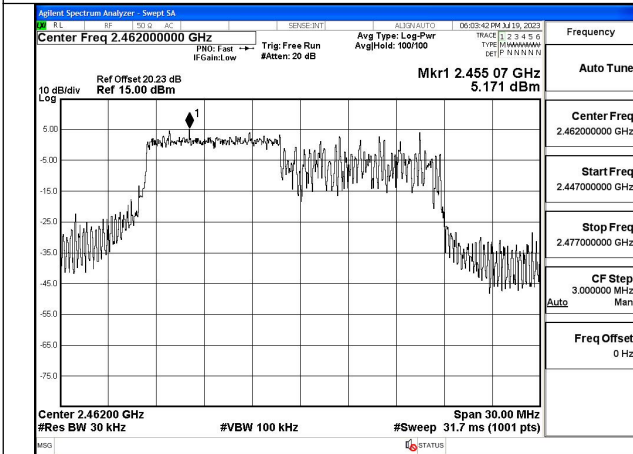

Mode:802.11ax HE20 Tone:26T Frequency:2462MHz
Ant:Chain1

Mode:802.11ax HE20 Tone:52T Frequency:2412MHz
Ant:Chain0

Mode:802.11ax HE20 Tone:52T Frequency:2437MHz
Ant:Chain0

Mode:802.11ax HE20 Tone:52T Frequency:2462MHz
Ant:Chain0

Mode:802.11ax HE20 Tone:52T Frequency:2412MHz
Ant:Chain1

Mode:802.11ax HE20 Tone:52T Frequency:2437MHz
Ant:Chain1

Mode:802.11ax HE20 Tone:52T Frequency:2462MHz
Ant:Chain1

Mode:802.11ax HE20 Tone:106T Frequency:2412MHz
Ant:Chain0

Mode:802.11ax HE20 Tone:106T Frequency:2437MHz
Ant:Chain0

Mode:802.11ax HE20 Tone:106T Frequency:2462MHz
Ant:Chain0

Mode:802.11ax HE20 Tone:106T Frequency:2412MHz
Ant:Chain1

Mode:802.11ax HE20 Tone:106T Frequency:2437MHz
Ant:Chain1