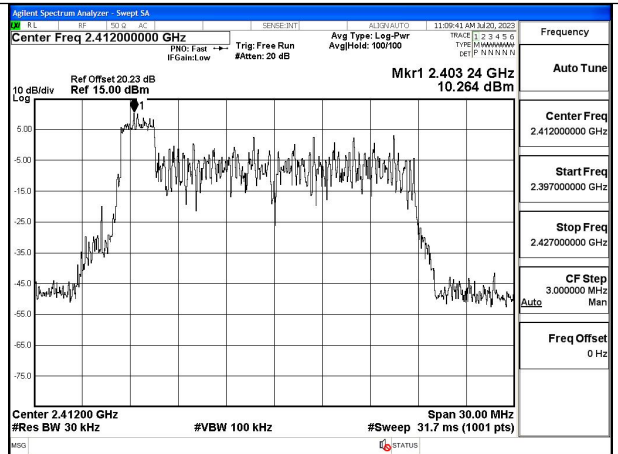

Mode:802.11n HT20 Frequency:2412MHz Ant:Chain1

Mode:802.11n HT20 Frequency:2437MHz Ant:Chain1

Mode:802.11n HT20 Frequency:2462MHz Ant:Chain1

Test Mode: 802.11ax HE20

Mode:802.11ax HE20 Tone:26T Frequency:2412MHz
Ant:Chain0

Mode:802.11ax HE20 Tone:26T Frequency:2437MHz
Ant:Chain0

Mode:802.11ax HE20 Tone:26T Frequency:2462MHz
Ant:Chain0

Mode:802.11ax HE20 Tone:26T Frequency:2412MHz
Ant:Chain1

Mode:802.11ax HE20 Tone:26T Frequency:2437MHz
Ant:Chain1