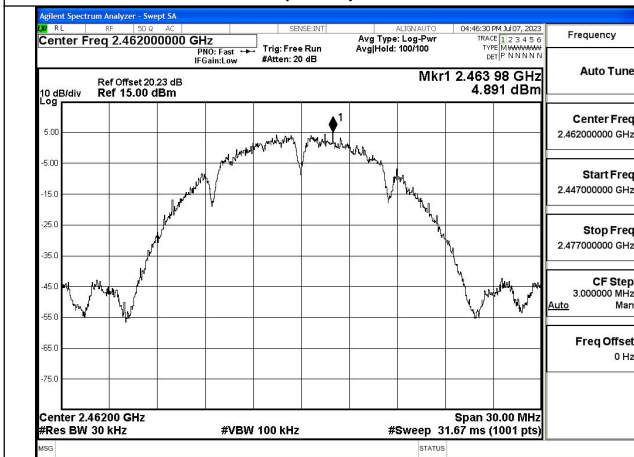

Mode:802.11b Frequency:2462MHz Ant:Chain0