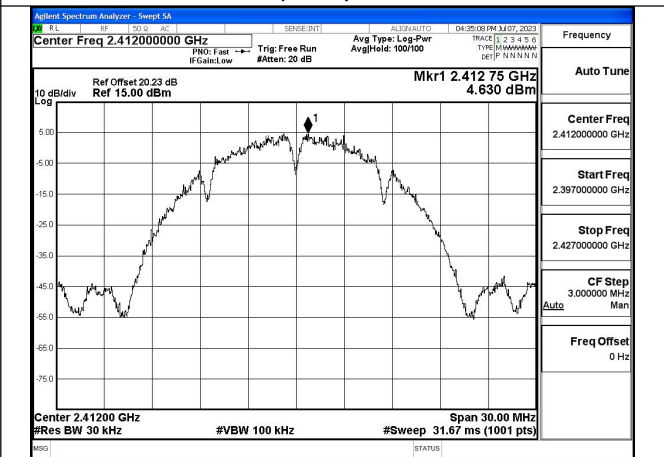

Test Mode: 802.11b

Mode:802.11b Frequency:2412MHz Ant:Chain0

Mode:802.11b Frequency:2437MHz Ant:Chain0

Mode:802.11b Frequency:2462MHz Ant:Chain0

Mode:802.11b Frequency:2412MHz Ant:Chain1

Mode:802.11b Frequency:2437MHz Ant:Chain1

Mode:802.11b Frequency:2462MHz Ant:Chain1

Test Mode: 802.11g

Mode:802.11g Frequency:2412MHz Ant:Chain0

Mode:802.11g Frequency:2437MHz Ant:Chain0

Mode:802.11g Frequency:2462MHz Ant:Chain0

Mode:802.11g Frequency:2412MHz Ant:Chain1