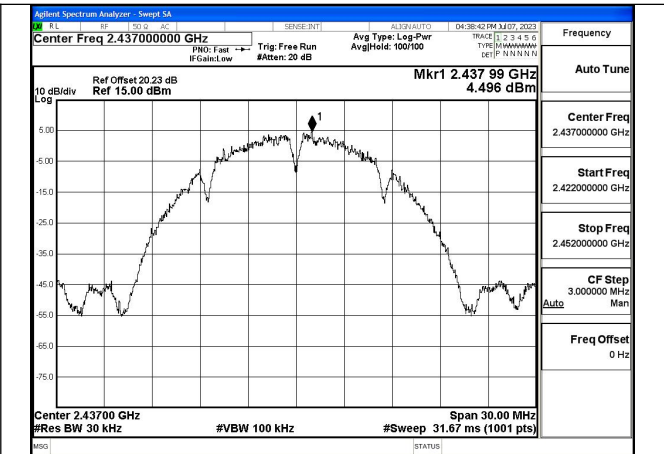

Mode:802.11b Frequency:2437MHz Ant:Chain0