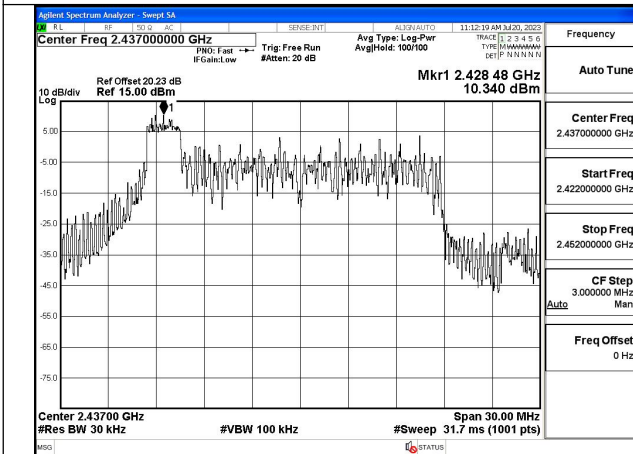

Mode:802.11n HT20 Frequency:2412MHz Ant:Chain1

Mode:802.11n HT20 Frequency:2437MHz Ant:Chain1

Mode:802.11n HT20 Frequency:2462MHz Ant:Chain1

Test Mode: 802.11ax HE20

Mode:802.11ax HE20 Tone:26T Frequency:2412MHz
Ant:Chain0

Mode:802.11ax HE20 Tone:26T Frequency:2437MHz
Ant:Chain0

Mode:802.11ax HE20 Tone:26T Frequency:2462MHz
Ant:Chain0

Mode:802.11ax HE20 Tone:26T Frequency:2412MHz
Ant:Chain1

Mode:802.11ax HE20 Tone:26T Frequency:2437MHz
Ant:Chain1