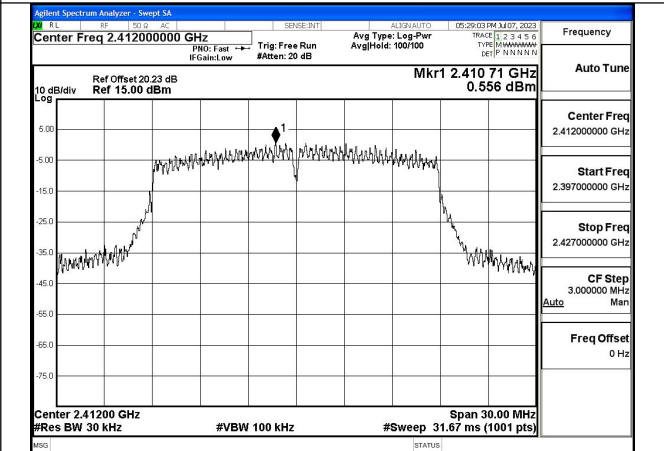

Mode:802.11g Frequency:2437MHz Ant:Chain1

Mode:802.11g Frequency:2462MHz Ant:Chain1

Test Mode: 802.11n HT20

Mode:802.11n HT20 Frequency:2412MHz Ant:Chain0

Mode:802.11n HT20 Frequency:2437MHz Ant:Chain0

Mode:802.11n HT20 Frequency:2462MHz Ant:Chain0