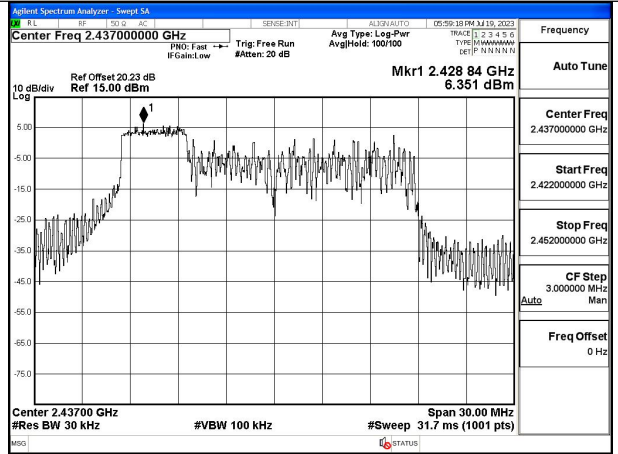

Mode:802.11ax HE20 Tone:26T Frequency:2437MHz
Ant:Chain0

Mode:802.11ax HE20 Tone:26T Frequency:2462MHz
Ant:Chain0

Mode:802.11ax HE20 Tone:26T Frequency:2412MHz
Ant:Chain1

Mode:802.11ax HE20 Tone:26T Frequency:2437MHz
Ant:Chain1

Mode:802.11ax HE20 Tone:26T Frequency:2462MHz
Ant:Chain1

Mode:802.11ax HE20 Tone:52T Frequency:2412MHz
Ant:Chain0

Mode:802.11ax HE20 Tone:52T Frequency:2437MHz
Ant:Chain0

Mode:802.11ax HE20 Tone:52T Frequency:2462MHz
Ant:Chain0