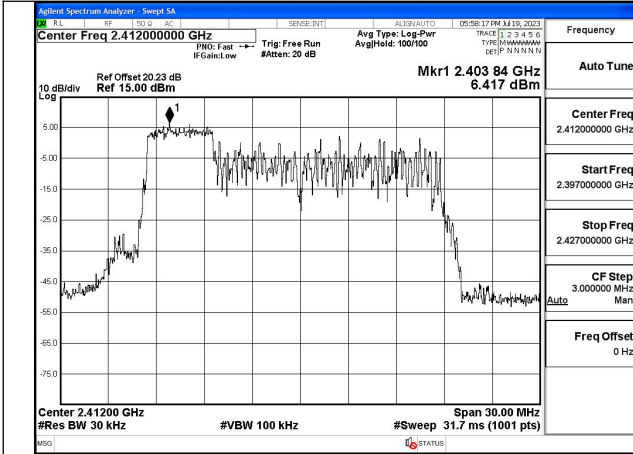

Mode:802.11ax HE20 Tone:26T Frequency:2437MHz
Ant:Chain0

Mode:802.11ax HE20 Tone:26T Frequency:2462MHz
Ant:Chain0

Mode:802.11ax HE20 Tone:26T Frequency:2412MHz
Ant:Chain1

Mode:802.11ax HE20 Tone:26T Frequency:2437MHz
Ant:Chain1

Mode:802.11ax HE20 Tone:26T Frequency:2462MHz
Ant:Chain1

Mode:802.11ax HE20 Tone:52T Frequency:2412MHz
Ant:Chain0

Mode:802.11ax HE20 Tone:52T Frequency:2437MHz
Ant:Chain0

Mode:802.11ax HE20 Tone:52T Frequency:2462MHz
Ant:Chain0