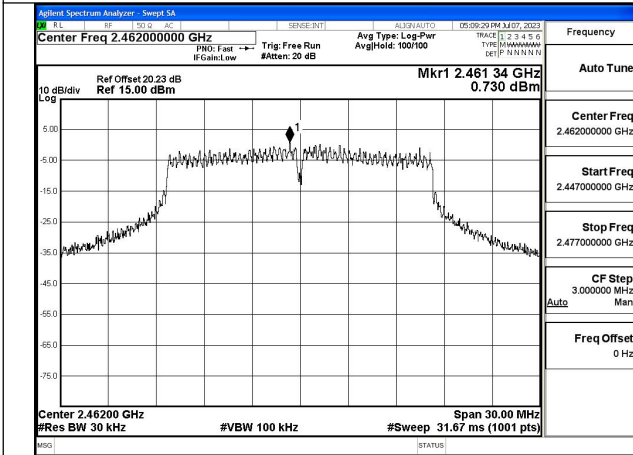

Test Mode: 802.11b

Mode:802.11b Frequency:2412MHz Ant:Chain0

Mode:802.11b Frequency:2437MHz Ant:Chain0

Mode:802.11b Frequency:2462MHz Ant:Chain0

Mode:802.11b Frequency:2412MHz Ant:Chain1

Mode:802.11b Frequency:2437MHz Ant:Chain1

Mode:802.11b Frequency:2462MHz Ant:Chain1

Test Mode: 802.11g

Mode:802.11g Frequency:2412MHz Ant:Chain0

Mode:802.11g Frequency:2437MHz Ant:Chain0

Mode:802.11g Frequency:2462MHz Ant:Chain0

Mode:802.11g Frequency:2412MHz Ant:Chain1