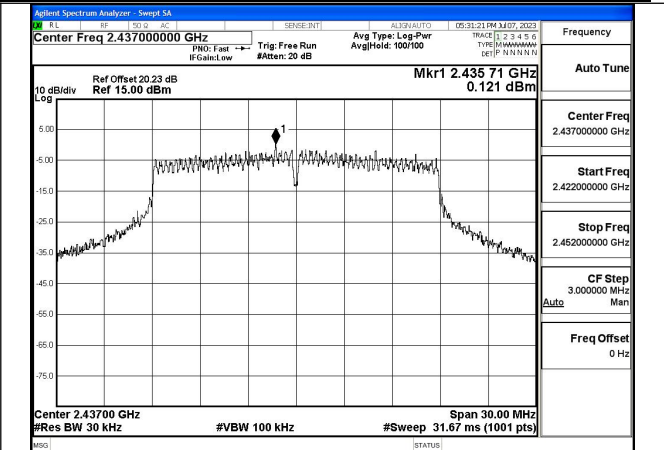

Mode:802.11n HT20 Frequency:2437MHz Ant:Chain0