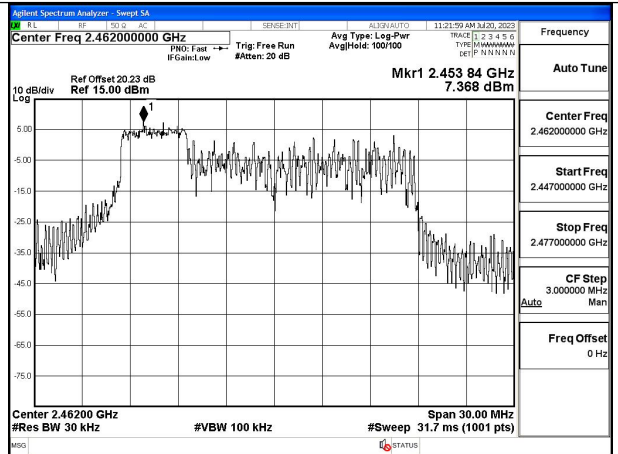

Mode:802.11ax HE20 Tone:26T Frequency:2462MHz
Ant:Chain1

Mode:802.11ax HE20 Tone:52T Frequency:2412MHz
Ant:Chain0

Mode:802.11ax HE20 Tone:52T Frequency:2437MHz
Ant:Chain0

Mode:802.11ax HE20 Tone:52T Frequency:2462MHz
Ant:Chain0

Mode:802.11ax HE20 Tone:52T Frequency:2412MHz
Ant:Chain1

Mode:802.11ax HE20 Tone:52T Frequency:2437MHz
Ant:Chain1

Mode:802.11ax HE20 Tone:52T Frequency:2462MHz
Ant:Chain1

Mode:802.11ax HE20 Tone:106T Frequency:2412MHz
Ant:Chain0