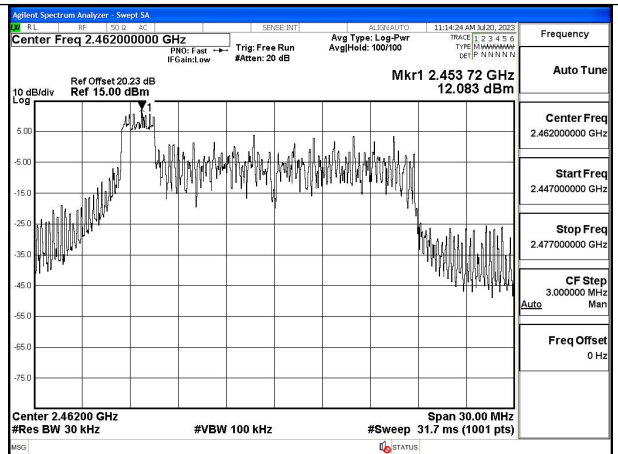

Mode:802.11ax HE20 Tone:26T Frequency:2437MHz
Ant:Chain0

Mode:802.11ax HE20 Tone:26T Frequency:2462MHz
Ant:Chain0

Mode:802.11ax HE20 Tone:26T Frequency:2412MHz
Ant:Chain1

Mode:802.11ax HE20 Tone:26T Frequency:2437MHz
Ant:Chain1

Mode:802.11ax HE20 Tone:26T Frequency:2462MHz
Ant:Chain1

Mode:802.11ax HE20 Tone:52T Frequency:2412MHz
Ant:Chain0

Mode:802.11ax HE20 Tone:52T Frequency:2437MHz
Ant:Chain0

Mode:802.11ax HE20 Tone:52T Frequency:2462MHz
Ant:Chain0