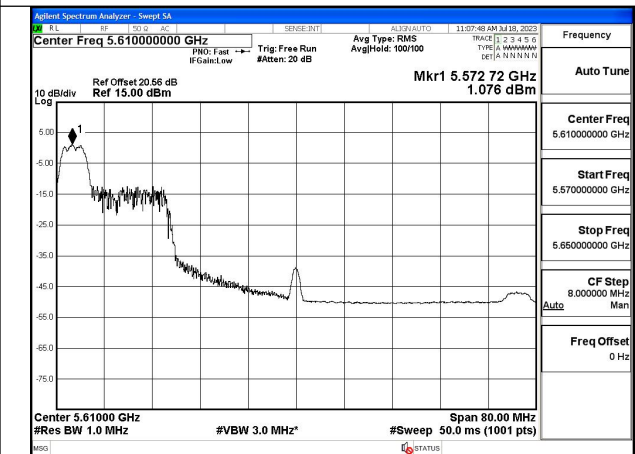

Mode:802.11ac VHT80 Frequency:5530MHz
Ant:Chain1

Mode:802.11ac VHT80 Frequency:5610MHz
Ant:Chain1

Test Mode: 802.11ax HE80

Mode:802.11ax HE80 Tone:26T Frequency:5530MHz
Ant:Chain0

Mode:802.11ax HE80 Tone:26T Frequency:5610MHz
Ant:Chain0

Mode:802.11ax HE80 Tone:26T Frequency:5530MHz
Ant:Chain1

Mode:802.11ax HE80 Tone:26T Frequency:5610MHz
Ant:Chain1

Mode:802.11ax HE80 Tone:52T Frequency:5530MHz
Ant:Chain0

Mode:802.11ax HE80 Tone:52T Frequency:5610MHz
Ant:Chain0