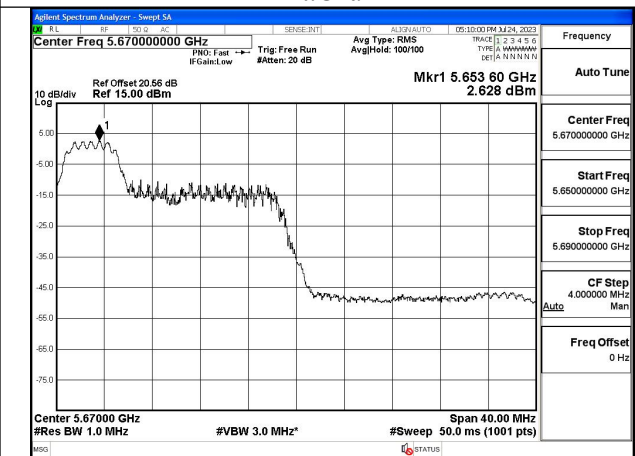

Mode:802.11ax HE40 Tone:26T Frequency:5590MHz
Ant:Chain1

Mode:802.11ax HE40 Tone:26T Frequency:5670MHz
Ant:Chain1

Mode:802.11ax HE40 Tone:52T Frequency:5510MHz
Ant:Chain0

Mode:802.11ax HE40 Tone:52T Frequency:5590MHz
Ant:Chain0

Mode:802.11ax HE40 Tone:52T Frequency:5670MHz
Ant:Chain0

Mode:802.11ax HE40 Tone:52T Frequency:5510MHz
Ant:Chain1

Mode:802.11ax HE40 Tone:52T Frequency:5590MHz
Ant:Chain1

Mode:802.11ax HE40 Tone:52T Frequency:5670MHz
Ant:Chain1