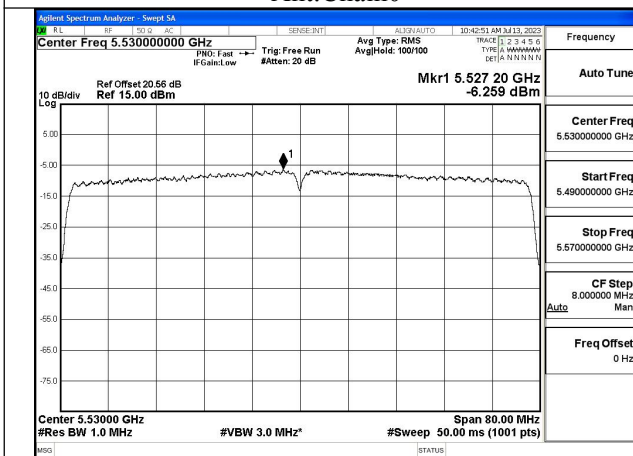

Mode:802.11ax HE40 Tone:484T Frequency:5590MHz
Ant:Chain1

Mode:802.11ax HE40 Tone:484T Frequency:5670MHz
Ant:Chain1

Test Mode: 802.11ac VHT80

Mode:802.11ac VHT80 Frequency:5530MHz
Ant:Chain0

Mode:802.11ac VHT80 Frequency:5610MHz
Ant:Chain0

Mode:802.11ac VHT80 Frequency:5530MHz
Ant:Chain1

Mode:802.11ac VHT80 Frequency:5610MHz
Ant:Chain1

Test Mode: 802.11ax HE80

Mode:802.11ax HE80 Tone:26T Frequency:5530MHz
Ant:Chain0

Mode:802.11ax HE80 Tone:26T Frequency:5610MHz
Ant:Chain0