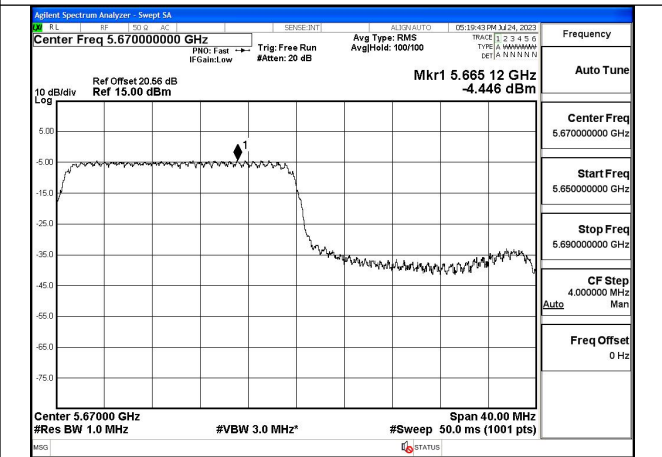

Mode:802.11ax HE40 Tone:242T Frequency:5670MHz
Ant:Chain1