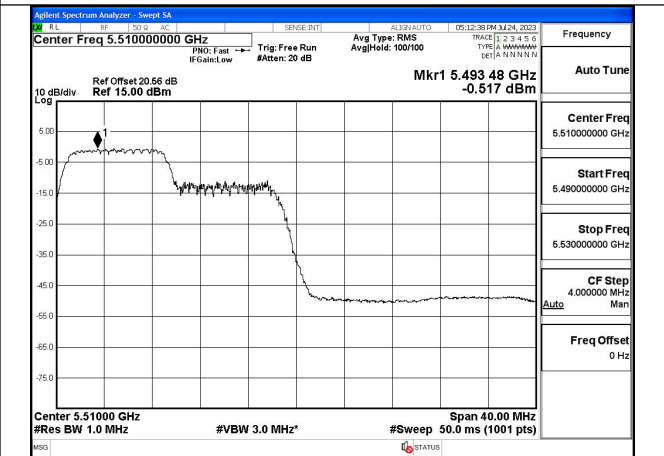

Mode:802.11ax HE40 Tone:52T Frequency:5670MHz
Ant:Chain0

Mode:802.11ax HE40 Tone:52T Frequency:5510MHz
Ant:Chain1

Mode:802.11ax HE40 Tone:52T Frequency:5590MHz
Ant:Chain1

Mode:802.11ax HE40 Tone:52T Frequency:5670MHz
Ant:Chain1

Mode:802.11ax HE40 Tone:106T Frequency:5510MHz
Ant:Chain0

Mode:802.11ax HE40 Tone:106T Frequency:5590MHz
Ant:Chain0

Mode:802.11ax HE40 Tone:106T Frequency:5670MHz
Ant:Chain0

Mode:802.11ax HE40 Tone:106T Frequency:5510MHz
Ant:Chain1