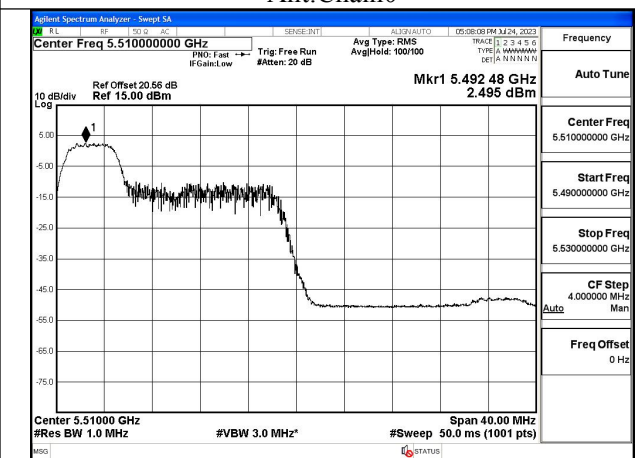

Mode:802.11ax HE40 Tone:26T Frequency:5590MHz
Ant:Chain1

Mode:802.11ax HE40 Tone:26T Frequency:5670MHz
Ant:Chain1

Mode:802.11ax HE40 Tone:52T Frequency:5510MHz
Ant:Chain0

Mode:802.11ax HE40 Tone:52T Frequency:5590MHz
Ant:Chain0

Mode:802.11ax HE40 Tone:52T Frequency:5670MHz
Ant:Chain0

Mode:802.11ax HE40 Tone:52T Frequency:5510MHz
Ant:Chain1

Mode:802.11ax HE40 Tone:52T Frequency:5590MHz
Ant:Chain1

Mode:802.11ax HE40 Tone:52T Frequency:5670MHz
Ant:Chain1