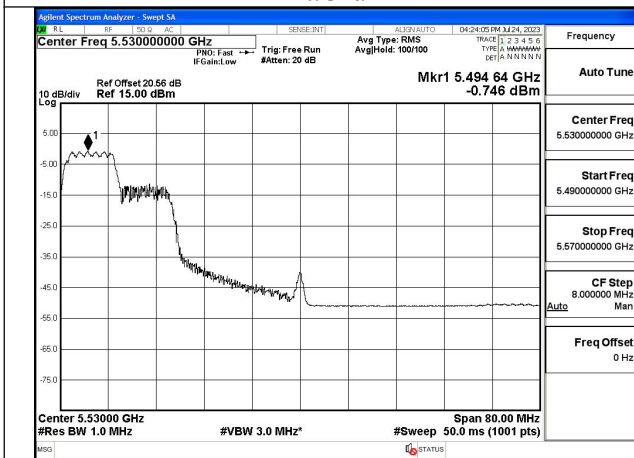

Mode:802.11ax HE80 Tone:26T Frequency:5530MHz
Ant:Chain1

Mode:802.11ax HE80 Tone:26T Frequency:5610MHz
Ant:Chain1

Mode:802.11ax HE80 Tone:52T Frequency:5530MHz
Ant:Chain0

Mode:802.11ax HE80 Tone:52T Frequency:5610MHz
Ant:Chain0

Mode:802.11ax HE80 Tone:52T Frequency:5530MHz
Ant:Chain1

Mode:802.11ax HE80 Tone:52T Frequency:5610MHz
Ant:Chain1

Mode:802.11ax HE80 Tone:106T Frequency:5530MHz
Ant:Chain0

Mode:802.11ax HE80 Tone:106T Frequency:5610MHz
Ant:Chain0