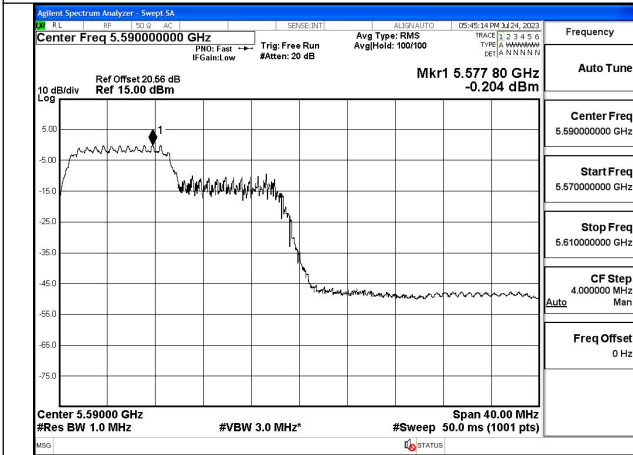

Mode:802.11ax HE40 Tone:106T Frequency:5510MHz
Ant:Chain0

Mode:802.11ax HE40 Tone:106T Frequency:5590MHz
Ant:Chain0

Mode:802.11ax HE40 Tone:106T Frequency:5670MHz
Ant:Chain0

Mode:802.11ax HE40 Tone:106T Frequency:5510MHz
Ant:Chain1