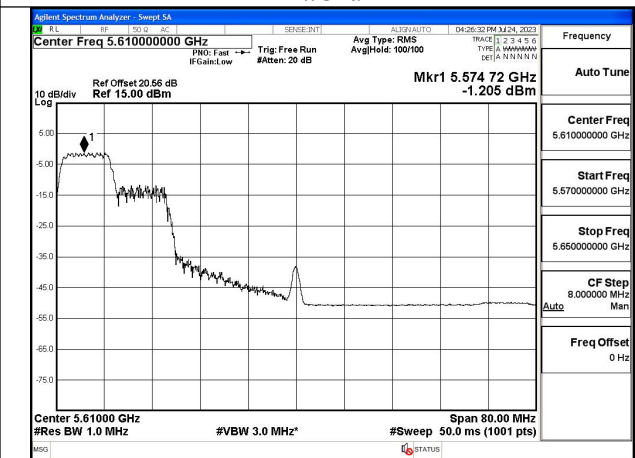

Mode:802.11ax HE80 Tone:26T Frequency:5530MHz
Ant:Chain1

Mode:802.11ax HE80 Tone:26T Frequency:5610MHz
Ant:Chain1

Mode:802.11ax HE80 Tone:52T Frequency:5530MHz
Ant:Chain0

Mode:802.11ax HE80 Tone:52T Frequency:5610MHz
Ant:Chain0

Mode:802.11ax HE80 Tone:52T Frequency:5530MHz
Ant:Chain1

Mode:802.11ax HE80 Tone:52T Frequency:5610MHz
Ant:Chain1

Mode:802.11ax HE80 Tone:106T Frequency:5530MHz
Ant:Chain0

Mode:802.11ax HE80 Tone:106T Frequency:5610MHz
Ant:Chain0