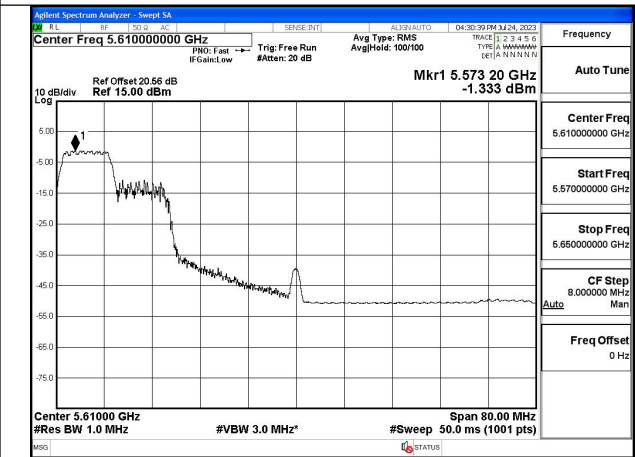

Mode:802.11ax HE80 Tone:26T Frequency:5530MHz
Ant:Chain1

Mode:802.11ax HE80 Tone:26T Frequency:5610MHz
Ant:Chain1

Mode:802.11ax HE80 Tone:52T Frequency:5530MHz
Ant:Chain0

Mode:802.11ax HE80 Tone:52T Frequency:5610MHz
Ant:Chain0

Mode:802.11ax HE80 Tone:52T Frequency:5530MHz
Ant:Chain1

Mode:802.11ax HE80 Tone:52T Frequency:5610MHz
Ant:Chain1

Mode:802.11ax HE80 Tone:106T Frequency:5530MHz
Ant:Chain0

Mode:802.11ax HE80 Tone:106T Frequency:5610MHz
Ant:Chain0

Mode:802.11ax HE80 Tone:106T Frequency:5530MHz
Ant:Chain1

Mode:802.11ax HE80 Tone:106T Frequency:5610MHz
Ant:Chain1