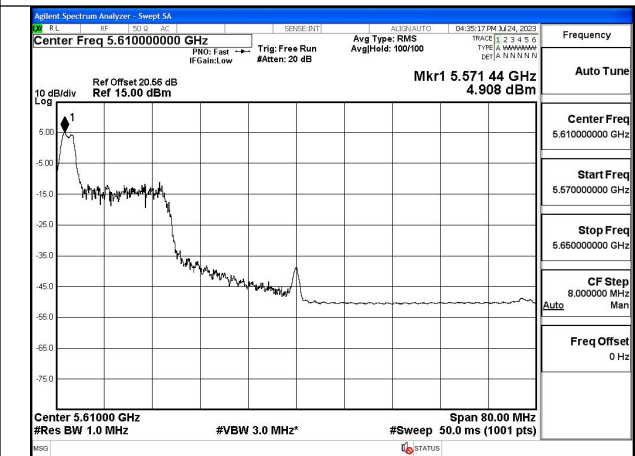

Mode:802.11ac VHT80 Frequency:5530MHz
Ant:Chain1

Mode:802.11ac VHT80 Frequency:5610MHz
Ant:Chain1

Test Mode: 802.11ax HE80

Mode:802.11ax HE80 Tone:26T Frequency:5530MHz
Ant:Chain0

Mode:802.11ax HE80 Tone:26T Frequency:5610MHz
Ant:Chain0

Mode:802.11ax HE80 Tone:26T Frequency:5530MHz
Ant:Chain1

Mode:802.11ax HE80 Tone:26T Frequency:5610MHz
Ant:Chain1

Mode:802.11ax HE80 Tone:52T Frequency:5530MHz
Ant:Chain0

Mode:802.11ax HE80 Tone:52T Frequency:5610MHz
Ant:Chain0