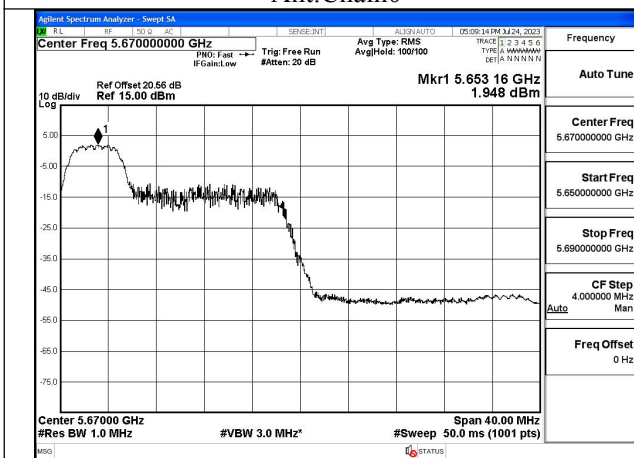

Mode:802.11ax HE40 Tone:26T Frequency:5590MHz
Ant:Chain1

Mode:802.11ax HE40 Tone:26T Frequency:5670MHz
Ant:Chain1

Mode:802.11ax HE40 Tone:52T Frequency:5510MHz
Ant:Chain0

Mode:802.11ax HE40 Tone:52T Frequency:5590MHz
Ant:Chain0