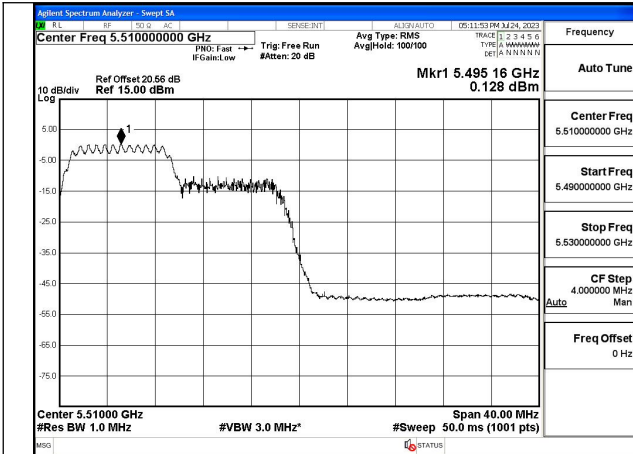

Mode:802.11ax HE40 Tone:52T Frequency:5670MHz
Ant:Chain0

Mode:802.11ax HE40 Tone:52T Frequency:5510MHz
Ant:Chain1

Mode:802.11ax HE40 Tone:52T Frequency:5590MHz
Ant:Chain1

Mode:802.11ax HE40 Tone:52T Frequency:5670MHz
Ant:Chain1