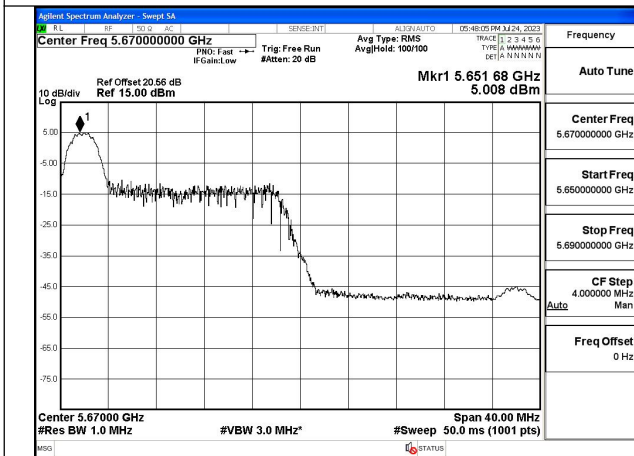

Test Mode: 802.11ax HE40

Mode:802.11ax HE40 Tone:26T Frequency:5510MHz
Ant:Chain0

Mode:802.11ax HE40 Tone:26T Frequency:5590MHz
Ant:Chain0

Mode:802.11ax HE40 Tone:26T Frequency:5670MHz
Ant:Chain0

Mode:802.11ax HE40 Tone:26T Frequency:5510MHz
Ant:Chain1

Mode:802.11ax HE40 Tone:26T Frequency:5590MHz
Ant:Chain1

Mode:802.11ax HE40 Tone:26T Frequency:5670MHz
Ant:Chain1

Mode:802.11ax HE40 Tone:52T Frequency:5510MHz
Ant:Chain0

Mode:802.11ax HE40 Tone:52T Frequency:5590MHz
Ant:Chain0