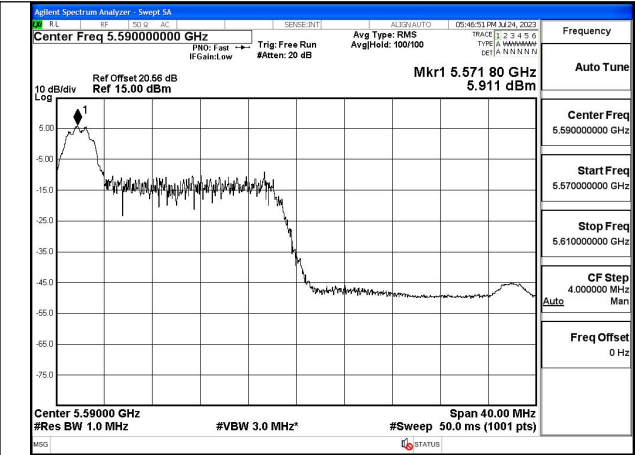

Test Mode: 802.11ax HE40

Mode:802.11ax HE40 Tone:26T Frequency:5510MHz
Ant:Chain0

Mode:802.11ax HE40 Tone:26T Frequency:5590MHz
Ant:Chain0

Mode:802.11ax HE40 Tone:26T Frequency:5670MHz
Ant:Chain0

Mode:802.11ax HE40 Tone:26T Frequency:5510MHz
Ant:Chain1