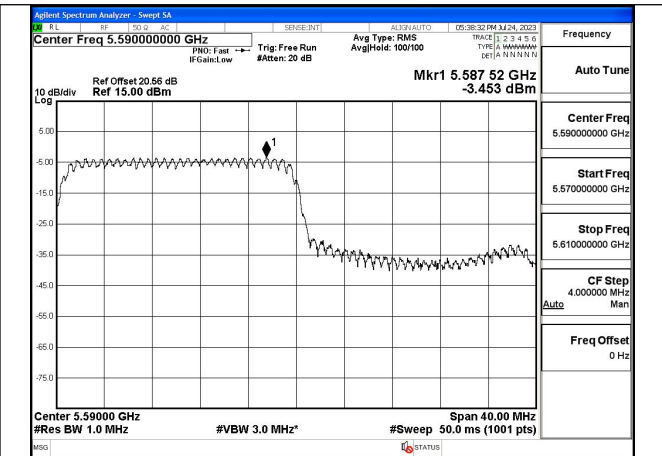

Mode:802.11ax HE40 Tone:106T Frequency:5510MHz
Ant:Chain0

Mode:802.11ax HE40 Tone:106T Frequency:5590MHz
Ant:Chain0

Mode:802.11ax HE40 Tone:106T Frequency:5670MHz
Ant:Chain0

Mode:802.11ax HE40 Tone:106T Frequency:5510MHz
Ant:Chain1

Mode:802.11ax HE40 Tone:106T Frequency:5590MHz
Ant:Chain1

Mode:802.11ax HE40 Tone:106T Frequency:5670MHz
Ant:Chain1

Mode:802.11ax HE40 Tone:242T Frequency:5510MHz
Ant:Chain0

Mode:802.11ax HE40 Tone:242T Frequency:5590MHz
Ant:Chain0