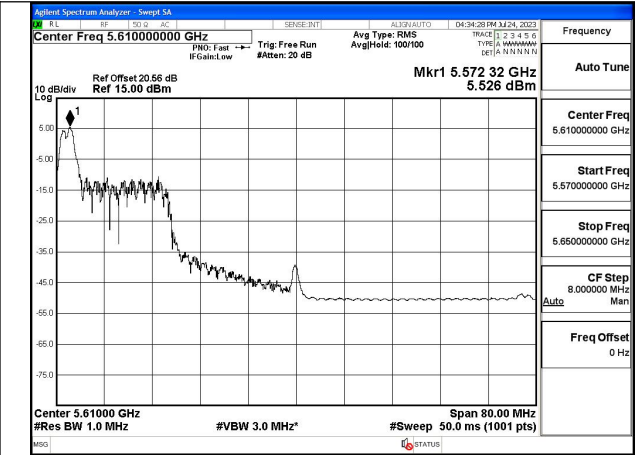

Mode:802.11ac VHT80 Frequency:5530MHz
Ant:Chain1

Mode:802.11ac VHT80 Frequency:5610MHz
Ant:Chain1

Test Mode: 802.11ax HE80

Mode:802.11ax HE80 Tone:26T Frequency:5530MHz
Ant:Chain0

Mode:802.11ax HE80 Tone:26T Frequency:5610MHz
Ant:Chain0

Mode:802.11ax HE80 Tone:26T Frequency:5530MHz
Ant:Chain1

Mode:802.11ax HE80 Tone:26T Frequency:5610MHz
Ant:Chain1

Mode:802.11ax HE80 Tone:52T Frequency:5530MHz
Ant:Chain0

Mode:802.11ax HE80 Tone:52T Frequency:5610MHz
Ant:Chain0