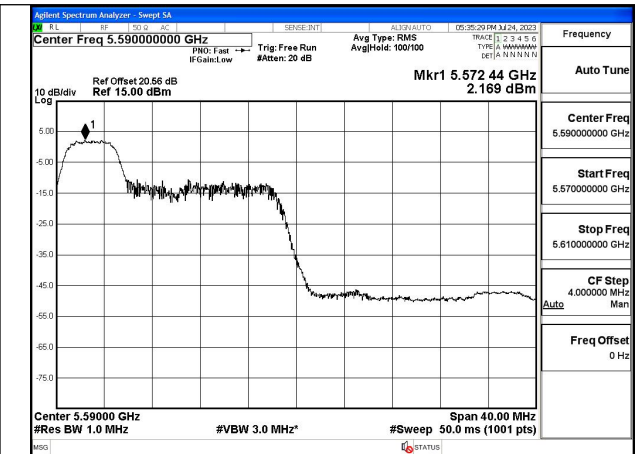

Test Mode: 802.11ax HE40

Mode:802.11ax HE40 Tone:26T Frequency:5510MHz
Ant:Chain0

Mode:802.11ax HE40 Tone:26T Frequency:5590MHz
Ant:Chain0

Mode:802.11ax HE40 Tone:26T Frequency:5670MHz
Ant:Chain0

Mode:802.11ax HE40 Tone:26T Frequency:5510MHz
Ant:Chain1

Mode:802.11ax HE40 Tone:26T Frequency:5590MHz
Ant:Chain1

Mode:802.11ax HE40 Tone:26T Frequency:5670MHz
Ant:Chain1

Mode:802.11ax HE40 Tone:52T Frequency:5510MHz
Ant:Chain0

Mode:802.11ax HE40 Tone:52T Frequency:5590MHz
Ant:Chain0