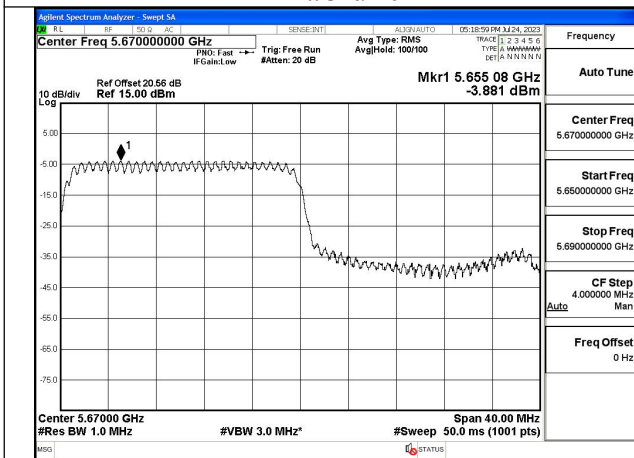

Mode:802.11ax HE40 Tone:106T Frequency:5590MHz
Ant:Chain1

Mode:802.11ax HE40 Tone:106T Frequency:5670MHz
Ant:Chain1

Mode:802.11ax HE40 Tone:242T Frequency:5510MHz
Ant:Chain0

Mode:802.11ax HE40 Tone:242T Frequency:5590MHz
Ant:Chain0