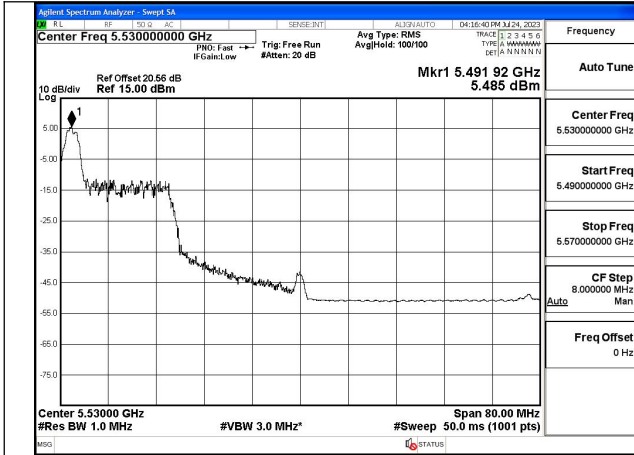

Mode:802.11ax HE40 Tone:484T Frequency:5590MHz
Ant:Chain1

Mode:802.11ax HE40 Tone:484T Frequency:5670MHz
Ant:Chain1

Test Mode: 802.11ac VHT80

Mode:802.11ac VHT80 Frequency:5530MHz
Ant:Chain0

Mode:802.11ac VHT80 Frequency:5610MHz
Ant:Chain0

Mode:802.11ac VHT80 Frequency:5530MHz
Ant:Chain1

Mode:802.11ac VHT80 Frequency:5610MHz
Ant:Chain1

Test Mode: 802.11ax HE80

Mode:802.11ax HE80 Tone:26T Frequency:5530MHz
Ant:Chain0

Mode:802.11ax HE80 Tone:26T Frequency:5610MHz
Ant:Chain0