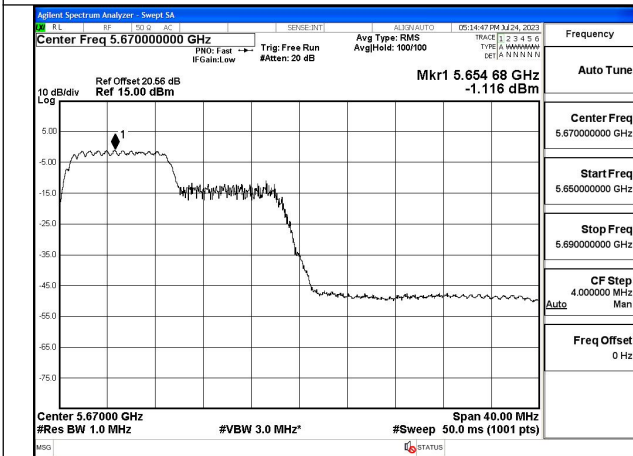

Mode:802.11ax HE40 Tone:52T Frequency:5670MHz
Ant:Chain0

Mode:802.11ax HE40 Tone:52T Frequency:5510MHz
Ant:Chain1

Mode:802.11ax HE40 Tone:52T Frequency:5590MHz
Ant:Chain1

Mode:802.11ax HE40 Tone:52T Frequency:5670MHz
Ant:Chain1

Mode:802.11ax HE40 Tone:106T Frequency:5510MHz
Ant:Chain0

Mode:802.11ax HE40 Tone:106T Frequency:5590MHz
Ant:Chain0

Mode:802.11ax HE40 Tone:106T Frequency:5670MHz
Ant:Chain0

Mode:802.11ax HE40 Tone:106T Frequency:5510MHz
Ant:Chain1