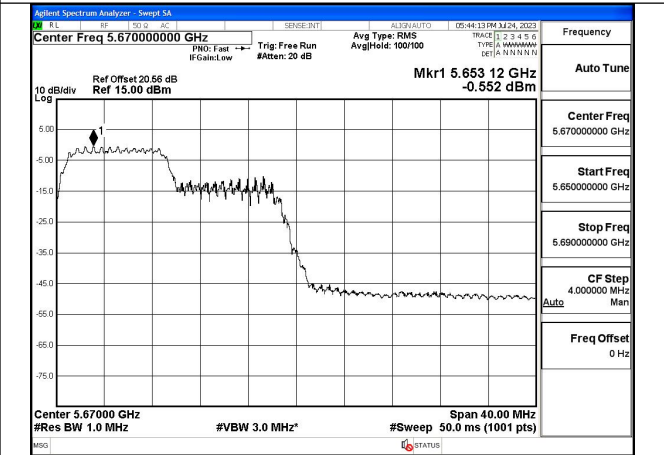

Mode:802.11ax HE40 Tone:106T Frequency:5670MHz
Ant:Chain1