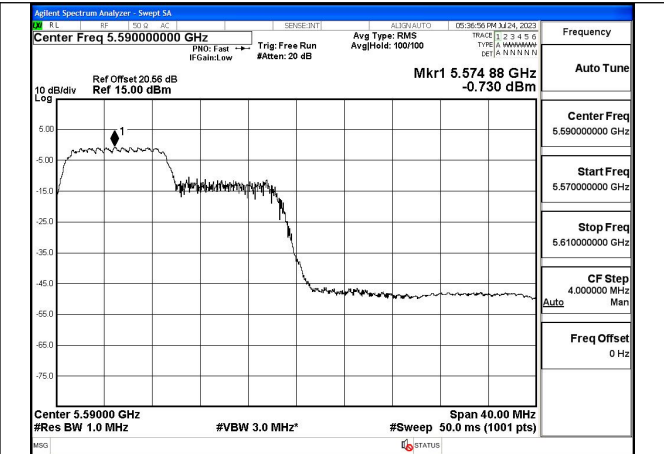

Mode:802.11ax HE40 Tone:52T Frequency:5670MHz
Ant:Chain0

Mode:802.11ax HE40 Tone:52T Frequency:5510MHz
Ant:Chain1

Mode:802.11ax HE40 Tone:52T Frequency:5590MHz
Ant:Chain1

Mode:802.11ax HE40 Tone:52T Frequency:5670MHz
Ant:Chain1

Mode:802.11ax HE40 Tone:106T Frequency:5510MHz
Ant:Chain0

Mode:802.11ax HE40 Tone:106T Frequency:5590MHz
Ant:Chain0

Mode:802.11ax HE40 Tone:106T Frequency:5670MHz
Ant:Chain0

Mode:802.11ax HE40 Tone:106T Frequency:5510MHz
Ant:Chain1