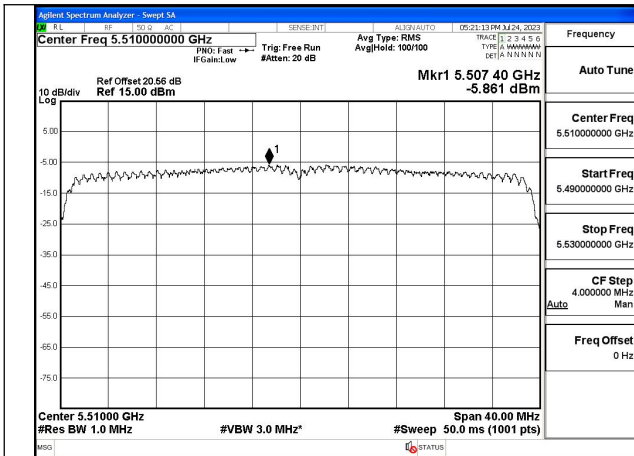

Mode:802.11ax HE40 Tone:242T Frequency:5670MHz
Ant:Chain0

Mode:802.11ax HE40 Tone:242T Frequency:5510MHz
Ant:Chain1

Mode:802.11ax HE40 Tone:242T Frequency:5590MHz
Ant:Chain1

Mode:802.11ax HE40 Tone:242T Frequency:5670MHz
Ant:Chain1

Mode:802.11ax HE40 Tone:484T Frequency:5510MHz
Ant:Chain0

Mode:802.11ax HE40 Tone:484T Frequency:5590MHz
Ant:Chain0

Mode:802.11ax HE40 Tone:484T Frequency:5670MHz
Ant:Chain0

Mode:802.11ax HE40 Tone:484T Frequency:5510MHz
Ant:Chain1