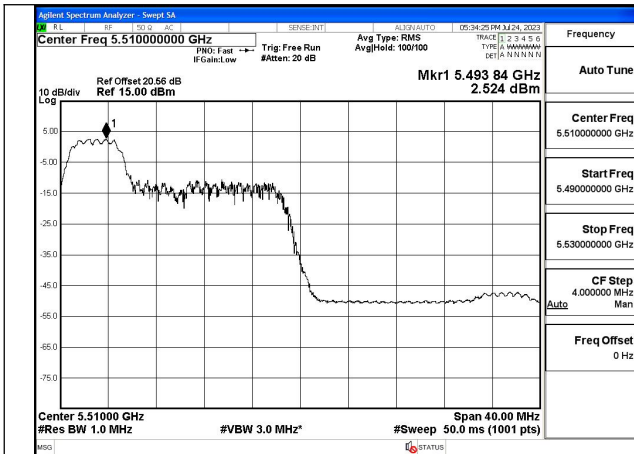

Test Mode: 802.11ax HE40

Mode:802.11ax HE40 Tone:26T Frequency:5510MHz
Ant:Chain0

Mode:802.11ax HE40 Tone:26T Frequency:5590MHz
Ant:Chain0

Mode:802.11ax HE40 Tone:26T Frequency:5670MHz
Ant:Chain0

Mode:802.11ax HE40 Tone:26T Frequency:5510MHz
Ant:Chain1

Mode:802.11ax HE40 Tone:26T Frequency:5590MHz
Ant:Chain1

Mode:802.11ax HE40 Tone:26T Frequency:5670MHz
Ant:Chain1

Mode:802.11ax HE40 Tone:52T Frequency:5510MHz
Ant:Chain0

Mode:802.11ax HE40 Tone:52T Frequency:5590MHz
Ant:Chain0