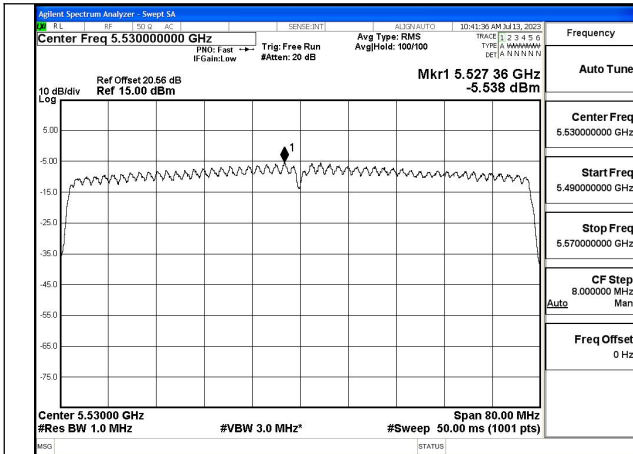

Test Mode: 802.11ac VHT80

Mode:802.11ac VHT80 Frequency:5530MHz
Ant:Chain0