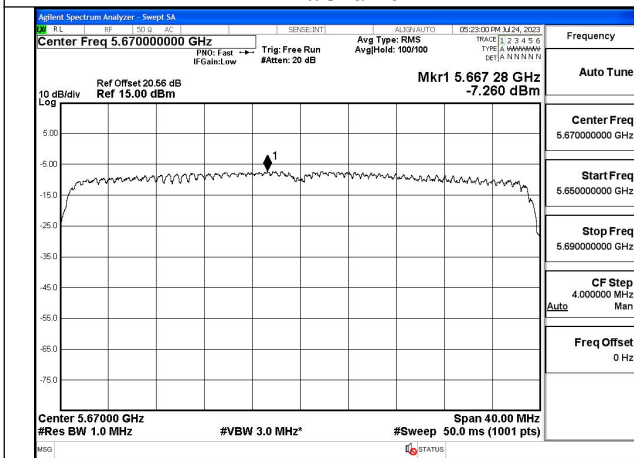

Mode:802.11ax HE40 Tone:484T Frequency:5670MHz
Ant:Chain0