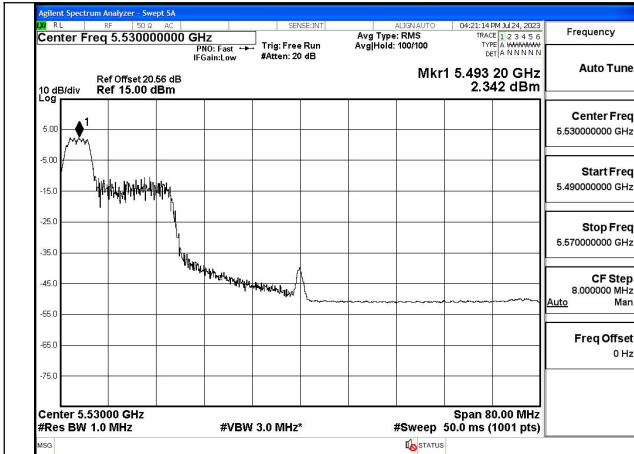

Mode:802.11ax HE80 Tone:26T Frequency:5530MHz
Ant:Chain1

Mode:802.11ax HE80 Tone:26T Frequency:5610MHz
Ant:Chain1

Mode:802.11ax HE80 Tone:52T Frequency:5530MHz
Ant:Chain0

Mode:802.11ax HE80 Tone:52T Frequency:5610MHz
Ant:Chain0

Mode:802.11ax HE80 Tone:52T Frequency:5530MHz
Ant:Chain1

Mode:802.11ax HE80 Tone:52T Frequency:5610MHz
Ant:Chain1

Mode:802.11ax HE80 Tone:106T Frequency:5530MHz
Ant:Chain0

Mode:802.11ax HE80 Tone:106T Frequency:5610MHz
Ant:Chain0