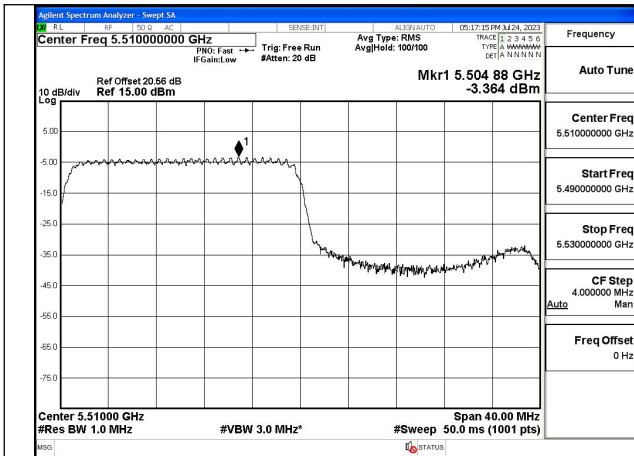

Mode:802.11ax HE40 Tone:242T Frequency:5510MHz
Ant:Chain0