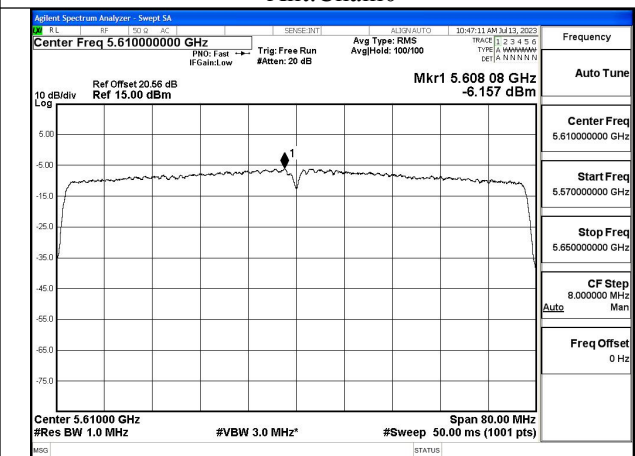

Mode:802.11ax HE40 Tone:484T Frequency:5590MHz
Ant:Chain1

Mode:802.11ax HE40 Tone:484T Frequency:5670MHz
Ant:Chain1

Test Mode: 802.11ac VHT80

Mode:802.11ac VHT80 Frequency:5530MHz
Ant:Chain0

Mode:802.11ac VHT80 Frequency:5610MHz
Ant:Chain0

Mode:802.11ac VHT80 Frequency:5530MHz
Ant:Chain1

Mode:802.11ac VHT80 Frequency:5610MHz
Ant:Chain1

Test Mode: 802.11ax HE80

Mode:802.11ax HE80 Tone:26T Frequency:5530MHz
Ant:Chain0

Mode:802.11ax HE80 Tone:26T Frequency:5610MHz
Ant:Chain0