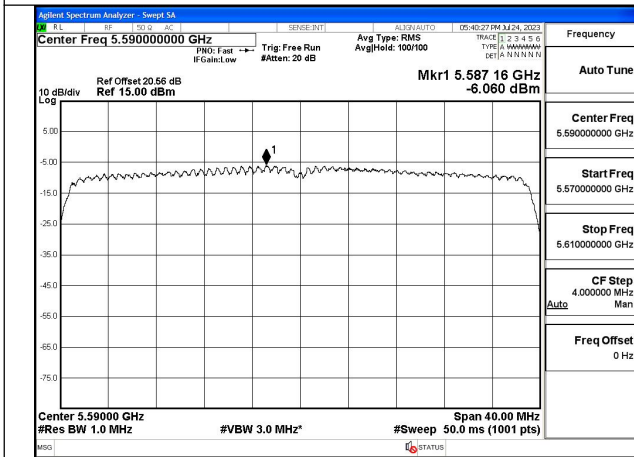

Mode:802.11ax HE40 Tone:484T Frequency:5510MHz
Ant:Chain0

Mode:802.11ax HE40 Tone:484T Frequency:5590MHz
Ant:Chain0

Mode:802.11ax HE40 Tone:484T Frequency:5670MHz
Ant:Chain0

Mode:802.11ax HE40 Tone:484T Frequency:5510MHz
Ant:Chain1

Mode:802.11ax HE40 Tone:484T Frequency:5590MHz
Ant:Chain1

Mode:802.11ax HE40 Tone:484T Frequency:5670MHz
Ant:Chain1

Test Mode: 802.11ac VHT80

Mode:802.11ac VHT80 Frequency:5530MHz
Ant:Chain0

Mode:802.11ac VHT80 Frequency:5610MHz
Ant:Chain0