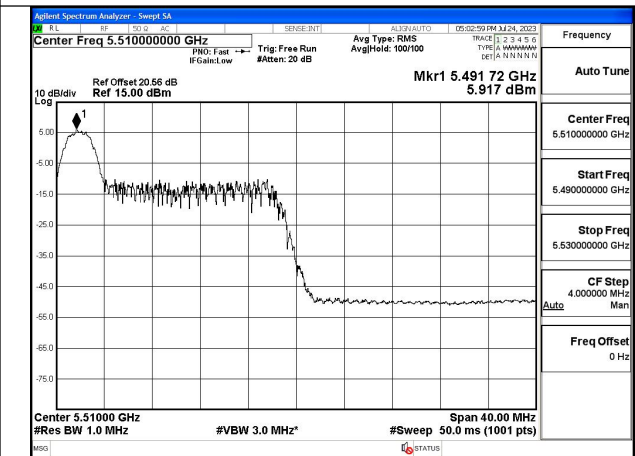

Test Mode: 802.11ax HE40

Mode:802.11ax HE40 Tone:26T Frequency:5510MHz
Ant:Chain0

Mode:802.11ax HE40 Tone:26T Frequency:5590MHz
Ant:Chain0

Mode:802.11ax HE40 Tone:26T Frequency:5670MHz
Ant:Chain0

Mode:802.11ax HE40 Tone:26T Frequency:5510MHz
Ant:Chain1

Mode:802.11ax HE40 Tone:26T Frequency:5590MHz
Ant:Chain1

Mode:802.11ax HE40 Tone:26T Frequency:5670MHz
Ant:Chain1

Mode:802.11ax HE40 Tone:52T Frequency:5510MHz
Ant:Chain0

Mode:802.11ax HE40 Tone:52T Frequency:5590MHz
Ant:Chain0