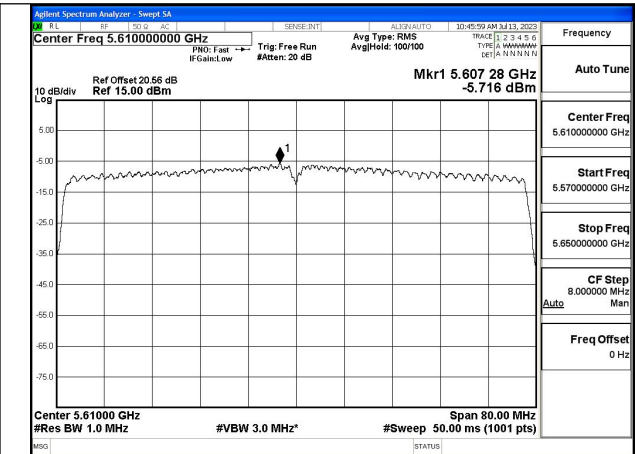

Mode:802.11ax HE40 Tone:484T Frequency:5590MHz
Ant:Chain1

Mode:802.11ax HE40 Tone:484T Frequency:5670MHz
Ant:Chain1

Test Mode: 802.11ac VHT80

Mode:802.11ac VHT80 Frequency:5530MHz
Ant:Chain0

Mode:802.11ac VHT80 Frequency:5610MHz
Ant:Chain0

Mode:802.11ac VHT80 Frequency:5530MHz
Ant:Chain1

Mode:802.11ac VHT80 Frequency:5610MHz
Ant:Chain1

Test Mode: 802.11ax HE80

Mode:802.11ax HE80 Tone:26T Frequency:5530MHz
Ant:Chain0

Mode:802.11ax HE80 Tone:26T Frequency:5610MHz
Ant:Chain0