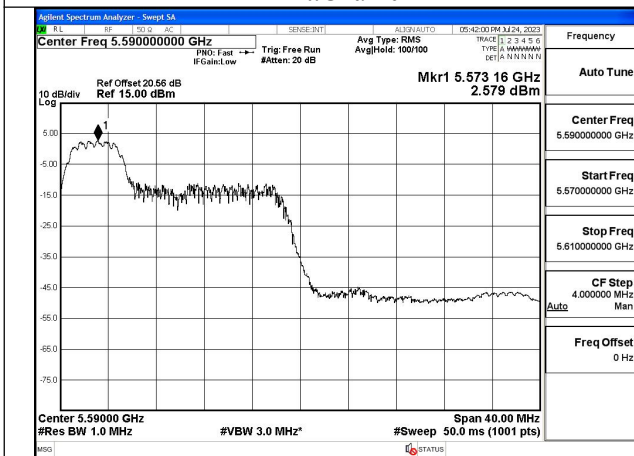

Mode:802.11ax HE40 Tone:26T Frequency:5590MHz
Ant:Chain1

Mode:802.11ax HE40 Tone:26T Frequency:5670MHz
Ant:Chain1

Mode:802.11ax HE40 Tone:52T Frequency:5510MHz
Ant:Chain0

Mode:802.11ax HE40 Tone:52T Frequency:5590MHz
Ant:Chain0

Mode:802.11ax HE40 Tone:52T Frequency:5670MHz
Ant:Chain0

Mode:802.11ax HE40 Tone:52T Frequency:5510MHz
Ant:Chain1

Mode:802.11ax HE40 Tone:52T Frequency:5590MHz
Ant:Chain1

Mode:802.11ax HE40 Tone:52T Frequency:5670MHz
Ant:Chain1