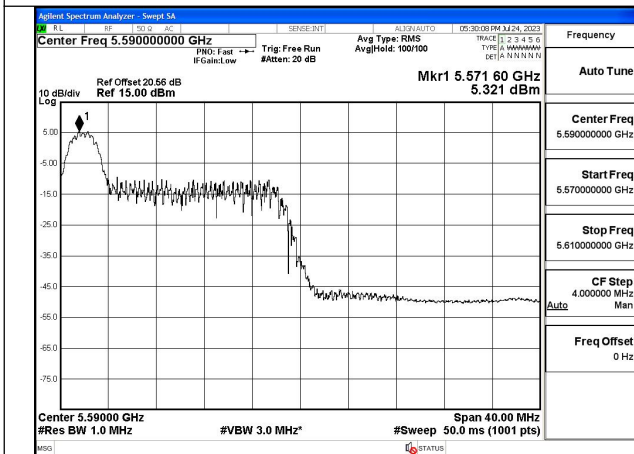

Test Mode: 802.11ax HE40

Mode:802.11ax HE40 Tone:26T Frequency:5510MHz
Ant:Chain0

Mode:802.11ax HE40 Tone:26T Frequency:5590MHz
Ant:Chain0

Mode:802.11ax HE40 Tone:26T Frequency:5670MHz
Ant:Chain0

Mode:802.11ax HE40 Tone:26T Frequency:5510MHz
Ant:Chain1

Mode:802.11ax HE40 Tone:26T Frequency:5590MHz
Ant:Chain1

Mode:802.11ax HE40 Tone:26T Frequency:5670MHz
Ant:Chain1

Mode:802.11ax HE40 Tone:52T Frequency:5510MHz
Ant:Chain0

Mode:802.11ax HE40 Tone:52T Frequency:5590MHz
Ant:Chain0