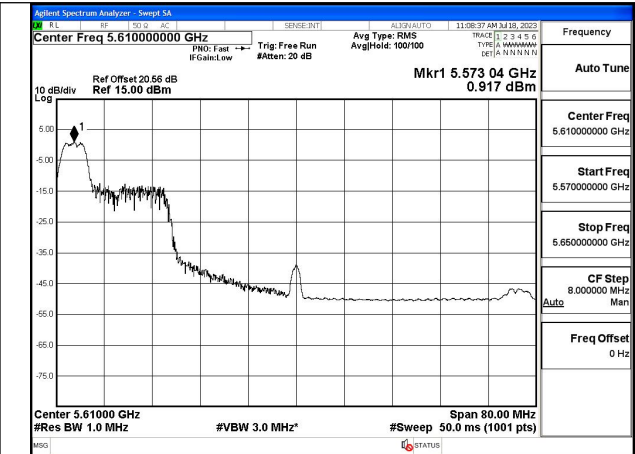

Mode:802.11ax HE80 Tone:26T Frequency:5530MHz
Ant:Chain1

Mode:802.11ax HE80 Tone:26T Frequency:5610MHz
Ant:Chain1

Mode:802.11ax HE80 Tone:52T Frequency:5530MHz
Ant:Chain0

Mode:802.11ax HE80 Tone:52T Frequency:5610MHz
Ant:Chain0

Mode:802.11ax HE80 Tone:52T Frequency:5530MHz
Ant:Chain1

Mode:802.11ax HE80 Tone:52T Frequency:5610MHz
Ant:Chain1

Mode:802.11ax HE80 Tone:106T Frequency:5530MHz
Ant:Chain0

Mode:802.11ax HE80 Tone:106T Frequency:5610MHz
Ant:Chain0