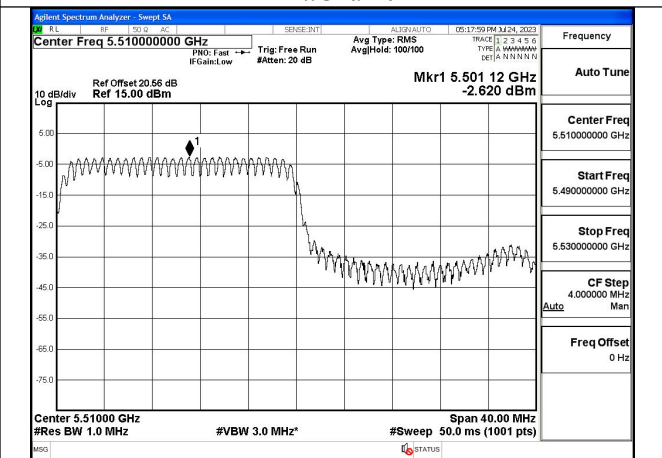

Mode:802.11ax HE40 Tone:242T Frequency:5510MHz
Ant:Chain1