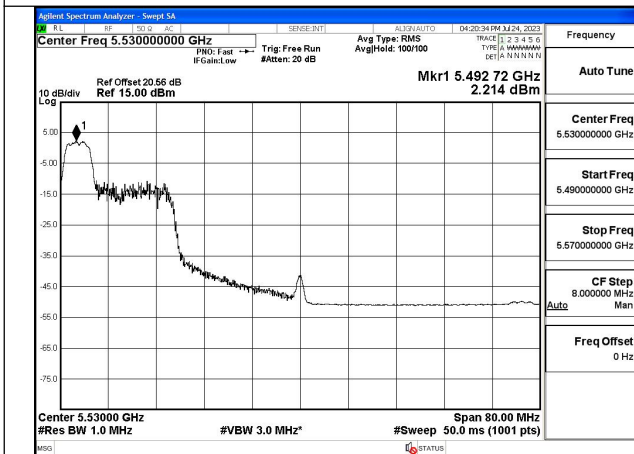

Mode:802.11ac VHT80 Frequency:5530MHz
Ant:Chain1

Mode:802.11ac VHT80 Frequency:5610MHz
Ant:Chain1

Test Mode: 802.11ax HE80

Mode:802.11ax HE80 Tone:26T Frequency:5530MHz
Ant:Chain0

Mode:802.11ax HE80 Tone:26T Frequency:5610MHz
Ant:Chain0

Mode:802.11ax HE80 Tone:26T Frequency:5530MHz
Ant:Chain1

Mode:802.11ax HE80 Tone:26T Frequency:5610MHz
Ant:Chain1

Mode:802.11ax HE80 Tone:52T Frequency:5530MHz
Ant:Chain0

Mode:802.11ax HE80 Tone:52T Frequency:5610MHz
Ant:Chain0