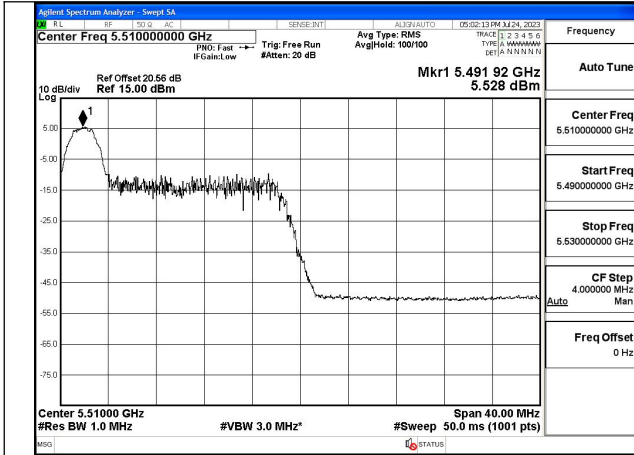

Test Mode: 802.11ax HE40

Mode:802.11ax HE40 Tone:26T Frequency:5510MHz
Ant:Chain0

Mode:802.11ax HE40 Tone:26T Frequency:5590MHz
Ant:Chain0

Mode:802.11ax HE40 Tone:26T Frequency:5670MHz
Ant:Chain0

Mode:802.11ax HE40 Tone:26T Frequency:5510MHz
Ant:Chain1

Mode:802.11ax HE40 Tone:26T Frequency:5590MHz
Ant:Chain1

Mode:802.11ax HE40 Tone:26T Frequency:5670MHz
Ant:Chain1

Mode:802.11ax HE40 Tone:52T Frequency:5510MHz
Ant:Chain0

Mode:802.11ax HE40 Tone:52T Frequency:5590MHz
Ant:Chain0