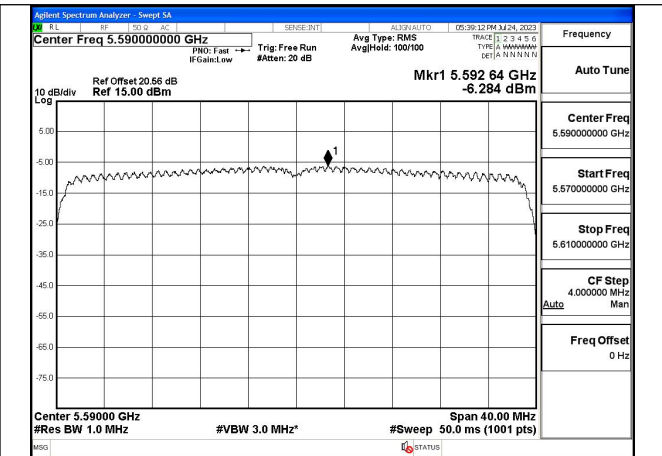

Mode:802.11ax HE40 Tone:242T Frequency:5670MHz
Ant:Chain0

Mode:802.11ax HE40 Tone:242T Frequency:5510MHz
Ant:Chain1

Mode:802.11ax HE40 Tone:242T Frequency:5590MHz
Ant:Chain1

Mode:802.11ax HE40 Tone:242T Frequency:5670MHz
Ant:Chain1

Mode:802.11ax HE40 Tone:484T Frequency:5510MHz
Ant:Chain0

Mode:802.11ax HE40 Tone:484T Frequency:5590MHz
Ant:Chain0

Mode:802.11ax HE40 Tone:484T Frequency:5670MHz
Ant:Chain0

Mode:802.11ax HE40 Tone:484T Frequency:5510MHz
Ant:Chain1