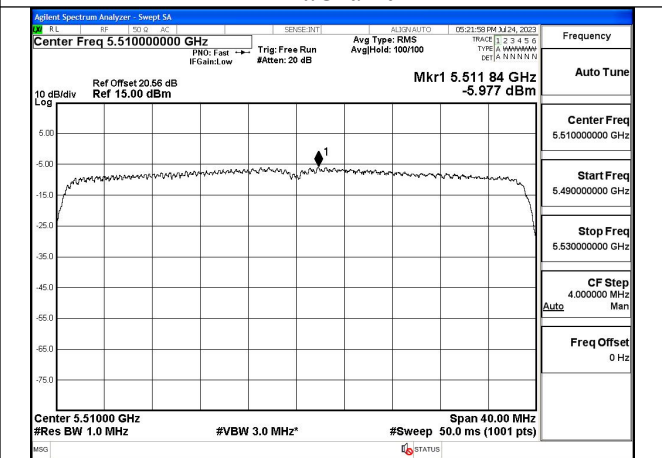

Mode:802.11ax HE40 Tone:242T Frequency:5670MHz
Ant:Chain0

Mode:802.11ax HE40 Tone:242T Frequency:5510MHz
Ant:Chain1

Mode:802.11ax HE40 Tone:242T Frequency:5590MHz
Ant:Chain1

Mode:802.11ax HE40 Tone:242T Frequency:5670MHz
Ant:Chain1

Mode:802.11ax HE40 Tone:484T Frequency:5510MHz
Ant:Chain0

Mode:802.11ax HE40 Tone:484T Frequency:5590MHz
Ant:Chain0

Mode:802.11ax HE40 Tone:484T Frequency:5670MHz
Ant:Chain0

Mode:802.11ax HE40 Tone:484T Frequency:5510MHz
Ant:Chain1