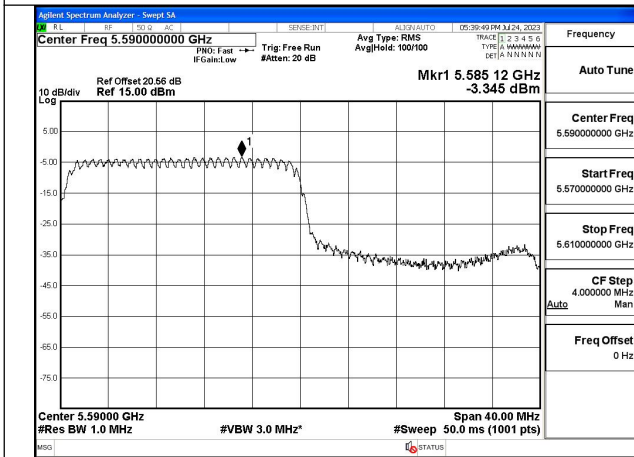

Mode:802.11ax HE40 Tone:242T Frequency:5590MHz
Ant:Chain1