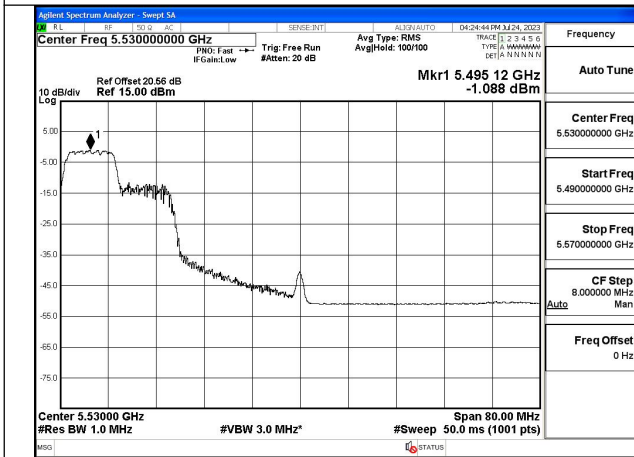

Mode:802.11ax HE80 Tone:52T Frequency:5530MHz
Ant:Chain1

Mode:802.11ax HE80 Tone:52T Frequency:5610MHz
Ant:Chain1

Mode:802.11ax HE80 Tone:106T Frequency:5530MHz
Ant:Chain0

Mode:802.11ax HE80 Tone:106T Frequency:5610MHz
Ant:Chain0

Mode:802.11ax HE80 Tone:106T Frequency:5530MHz
Ant:Chain1

Mode:802.11ax HE80 Tone:106T Frequency:5610MHz
Ant:Chain1