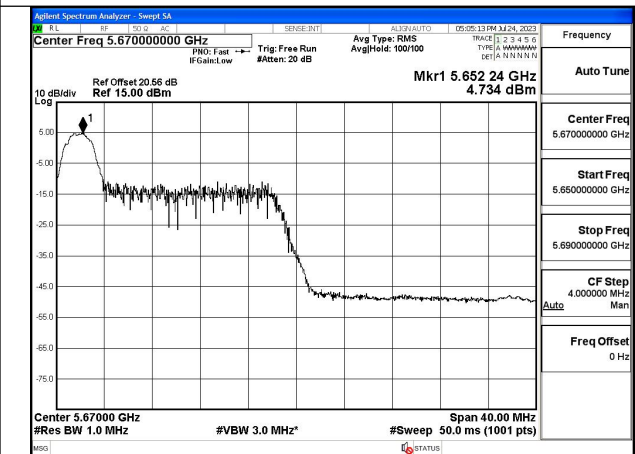

Test Mode: 802.11ax HE40

Mode:802.11ax HE40 Tone:26T Frequency:5510MHz
Ant:Chain0

Mode:802.11ax HE40 Tone:26T Frequency:5590MHz
Ant:Chain0

Mode:802.11ax HE40 Tone:26T Frequency:5670MHz
Ant:Chain0

Mode:802.11ax HE40 Tone:26T Frequency:5510MHz
Ant:Chain1

Mode:802.11ax HE40 Tone:26T Frequency:5590MHz
Ant:Chain1

Mode:802.11ax HE40 Tone:26T Frequency:5670MHz
Ant:Chain1

Mode:802.11ax HE40 Tone:52T Frequency:5510MHz
Ant:Chain0

Mode:802.11ax HE40 Tone:52T Frequency:5590MHz
Ant:Chain0