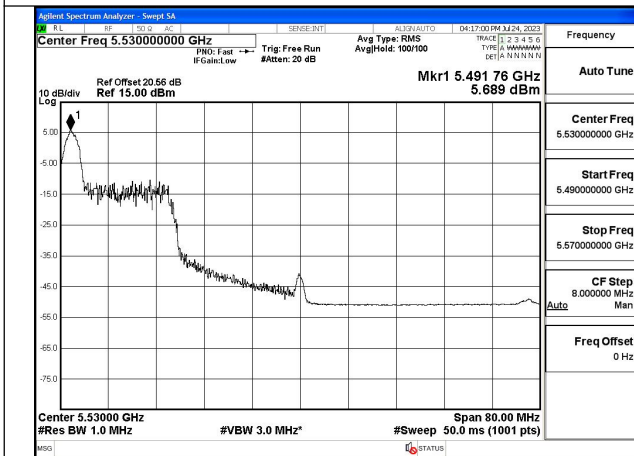

Mode:802.11ac VHT80 Frequency:5530MHz
Ant:Chain1

Mode:802.11ac VHT80 Frequency:5610MHz
Ant:Chain1

Test Mode: 802.11ax HE80

Mode:802.11ax HE80 Tone:26T Frequency:5530MHz
Ant:Chain0

Mode:802.11ax HE80 Tone:26T Frequency:5610MHz
Ant:Chain0

Mode:802.11ax HE80 Tone:26T Frequency:5530MHz
Ant:Chain1

Mode:802.11ax HE80 Tone:26T Frequency:5610MHz
Ant:Chain1

Mode:802.11ax HE80 Tone:52T Frequency:5530MHz
Ant:Chain0

Mode:802.11ax HE80 Tone:52T Frequency:5610MHz
Ant:Chain0