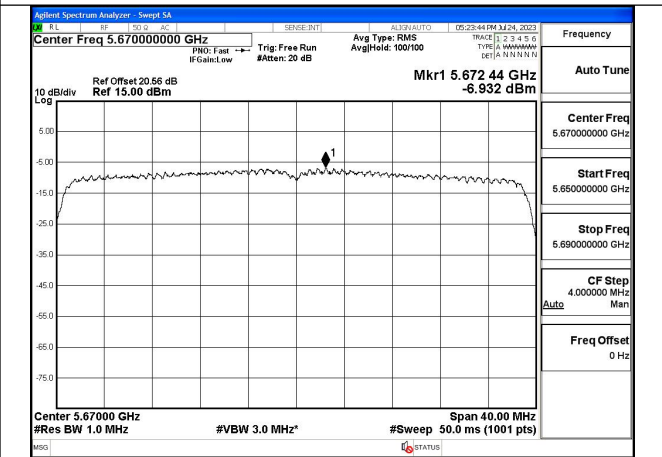

Mode:802.11ax HE40 Tone:484T Frequency:5510MHz
Ant:Chain0

Mode:802.11ax HE40 Tone:484T Frequency:5590MHz
Ant:Chain0

Mode:802.11ax HE40 Tone:484T Frequency:5670MHz
Ant:Chain0

Mode:802.11ax HE40 Tone:484T Frequency:5510MHz
Ant:Chain1

Mode:802.11ax HE40 Tone:484T Frequency:5590MHz
Ant:Chain1

Mode:802.11ax HE40 Tone:484T Frequency:5670MHz
Ant:Chain1

Test Mode: 802.11ac VHT80

Mode:802.11ac VHT80 Frequency:5530MHz
Ant:Chain0

Mode:802.11ac VHT80 Frequency:5610MHz
Ant:Chain0