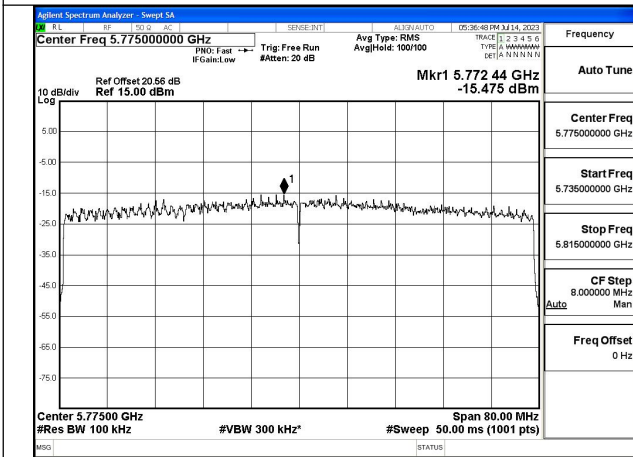

Mode:802.11ax HE80 Tone:106T Frequency:5775MHz
Ant:Chain1

Mode:802.11ax HE80 Tone:242T Frequency:5775MHz
Ant:Chain0

Mode:802.11ax HE80 Tone:242T Frequency:5775MHz
Ant:Chain1

Mode:802.11ax HE80 Tone:484T Frequency:5775MHz
Ant:Chain0

Mode:802.11ax HE80 Tone:484T Frequency:5775MHz
Ant:Chain1

Mode:802.11ax HE80 Tone:996T Frequency:5775MHz
Ant:Chain0

Mode:802.11ax HE80 Tone:996T Frequency:5775MHz
Ant:Chain1