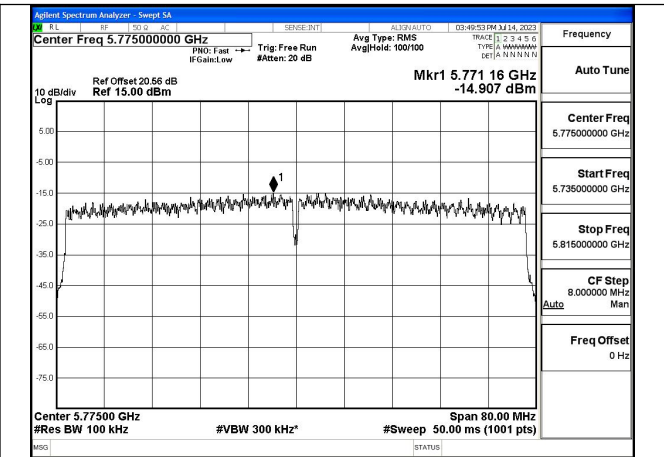

Mode:802.11ax HE40 Tone:484T Frequency:5755MHz
Ant:Chain0

Mode:802.11ax HE40 Tone:484T Frequency:5795MHz
Ant:Chain0

Mode:802.11ax HE40 Tone:484T Frequency:5755MHz
Ant:Chain1

Mode:802.11ax HE40 Tone:484T Frequency:5795MHz
Ant:Chain1

Test Mode: 802.11ac VHT80

Mode:802.11ac VHT80 Frequency:5775MHz
Ant:Chain0

Mode:802.11ac VHT80 Frequency:5775MHz
Ant:Chain1

Test Mode: 802.11ax HE80

Mode:802.11ax HE80 Tone:26T Frequency:5775MHz
Ant:Chain0