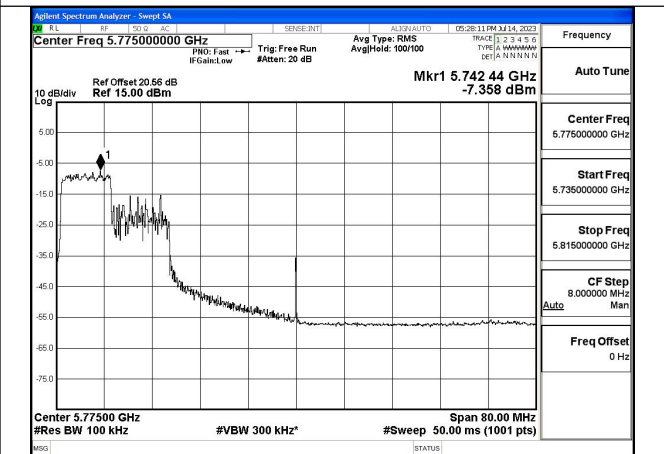

Test Mode: 802.11ac VHT80

Mode:802.11ac VHT80 Frequency:5775MHz
Ant:Chain0

Mode:802.11ac VHT80 Frequency:5775MHz
Ant:Chain1

Test Mode: 802.11ax HE80

Mode:802.11ax HE80 Tone:26T Frequency:5775MHz
Ant:Chain0

Mode:802.11ax HE80 Tone:26T Frequency:5775MHz
Ant:Chain1

Mode:802.11ax HE80 Tone:52T Frequency:5775MHz
Ant:Chain0

Mode:802.11ax HE80 Tone:52T Frequency:5775MHz
Ant:Chain1

Mode:802.11ax HE80 Tone:106T Frequency:5775MHz
Ant:Chain0