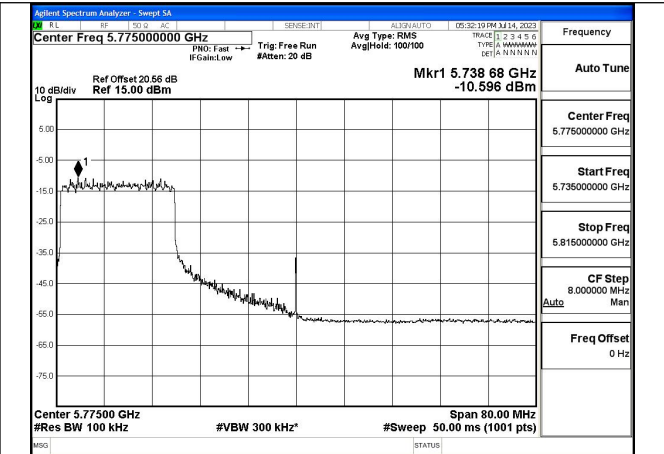

Mode:802.11ax HE80 Tone:26T Frequency:5775MHz
Ant:Chain1

Mode:802.11ax HE80 Tone:52T Frequency:5775MHz
Ant:Chain0

Mode:802.11ax HE80 Tone:52T Frequency:5775MHz
Ant:Chain1

Mode:802.11ax HE80 Tone:106T Frequency:5775MHz
Ant:Chain0

Mode:802.11ax HE80 Tone:106T Frequency:5775MHz
Ant:Chain1

Mode:802.11ax HE80 Tone:242T Frequency:5775MHz
Ant:Chain0

Mode:802.11ax HE80 Tone:242T Frequency:5775MHz
Ant:Chain1

Mode:802.11ax HE80 Tone:484T Frequency:5775MHz
Ant:Chain0