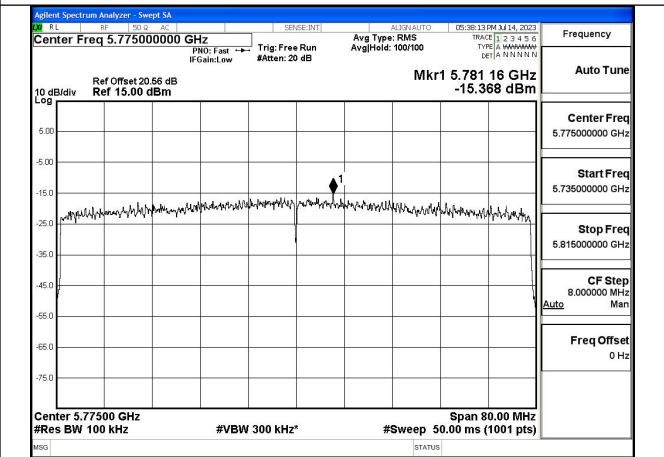

Mode:802.11ax HE80 Tone:106T Frequency:5775MHz
Ant:Chain1

Mode:802.11ax HE80 Tone:242T Frequency:5775MHz
Ant:Chain0

Mode:802.11ax HE80 Tone:242T Frequency:5775MHz
Ant:Chain1

Mode:802.11ax HE80 Tone:484T Frequency:5775MHz
Ant:Chain0

Mode:802.11ax HE80 Tone:484T Frequency:5775MHz
Ant:Chain1

Mode:802.11ax HE80 Tone:996T Frequency:5775MHz
Ant:Chain0

Mode:802.11ax HE80 Tone:996T Frequency:5775MHz
Ant:Chain1