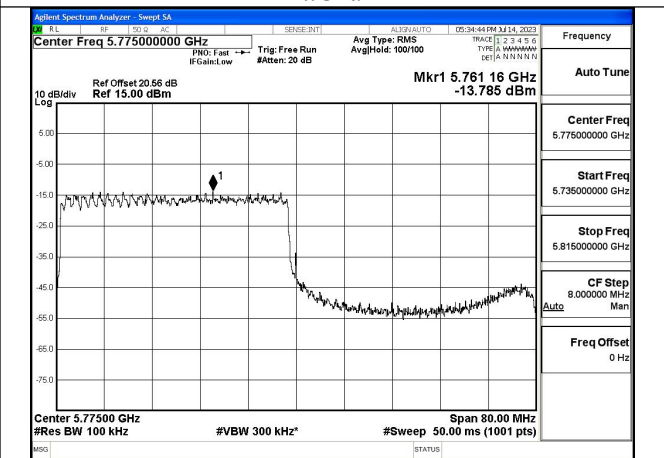

Mode:802.11ax HE80 Tone:26T Frequency:5775MHz
Ant:Chain1

Mode:802.11ax HE80 Tone:52T Frequency:5775MHz
Ant:Chain0

Mode:802.11ax HE80 Tone:52T Frequency:5775MHz
Ant:Chain1

Mode:802.11ax HE80 Tone:106T Frequency:5775MHz
Ant:Chain0

Mode:802.11ax HE80 Tone:106T Frequency:5775MHz
Ant:Chain1

Mode:802.11ax HE80 Tone:242T Frequency:5775MHz
Ant:Chain0

Mode:802.11ax HE80 Tone:242T Frequency:5775MHz
Ant:Chain1

Mode:802.11ax HE80 Tone:484T Frequency:5775MHz
Ant:Chain0

Mode:802.11ax HE80 Tone:484T Frequency:5775MHz
Ant:Chain1

Mode:802.11ax HE80 Tone:996T Frequency:5775MHz
Ant:Chain0

Mode:802.11ax HE80 Tone:996T Frequency:5775MHz
Ant:Chain1