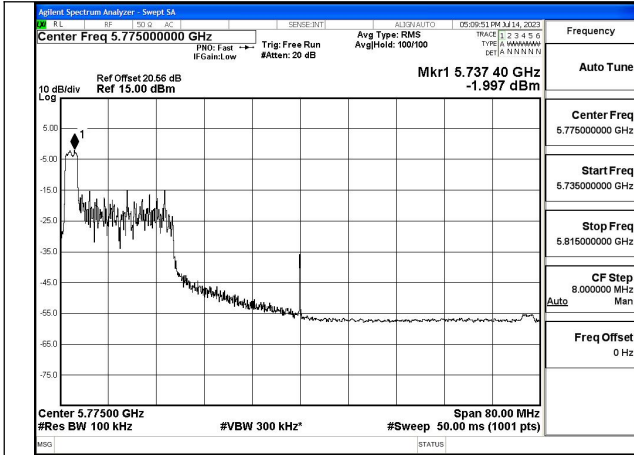

Test Mode: 802.11ac VHT80

Mode:802.11ac VHT80 Frequency:5775MHz
Ant:Chain0

Mode:802.11ac VHT80 Frequency:5775MHz
Ant:Chain1

Test Mode: 802.11ax HE80

Mode:802.11ax HE80 Tone:26T Frequency:5775MHz
Ant:Chain0

Mode:802.11ax HE80 Tone:26T Frequency:5775MHz
Ant:Chain1

Mode:802.11ax HE80 Tone:52T Frequency:5775MHz
Ant:Chain0

Mode:802.11ax HE80 Tone:52T Frequency:5775MHz
Ant:Chain1

Mode:802.11ax HE80 Tone:106T Frequency:5775MHz
Ant:Chain0