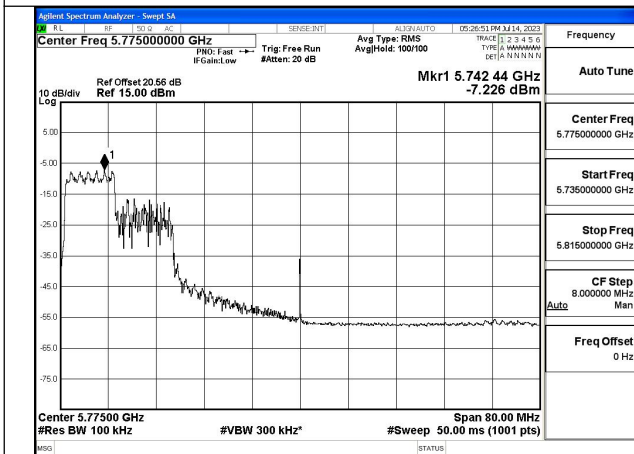

Test Mode: 802.11ac VHT80

Mode:802.11ac VHT80 Frequency:5775MHz
Ant:Chain0

Mode:802.11ac VHT80 Frequency:5775MHz
Ant:Chain1

Test Mode: 802.11ax HE80

Mode:802.11ax HE80 Tone:26T Frequency:5775MHz
Ant:Chain0

Mode:802.11ax HE80 Tone:26T Frequency:5775MHz
Ant:Chain1

Mode:802.11ax HE80 Tone:52T Frequency:5775MHz
Ant:Chain0

Mode:802.11ax HE80 Tone:52T Frequency:5775MHz
Ant:Chain1

Mode:802.11ax HE80 Tone:106T Frequency:5775MHz
Ant:Chain0