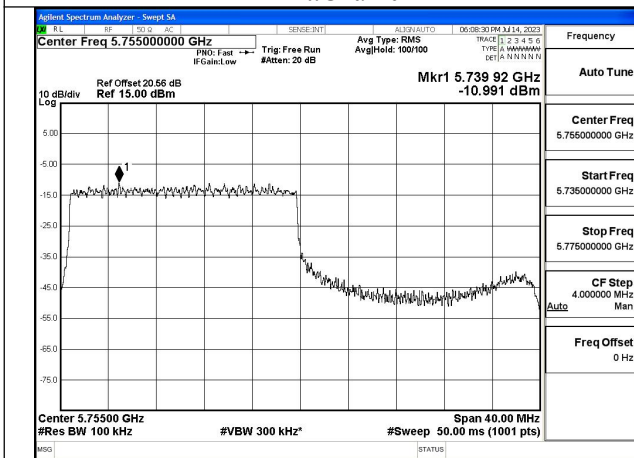

Mode:802.11ax HE40 Tone:242T Frequency:5755MHz
Ant:Chain0

Mode:802.11ax HE40 Tone:242T Frequency:5795MHz
Ant:Chain0

Mode:802.11ax HE40 Tone:242T Frequency:5755MHz
Ant:Chain1

Mode:802.11ax HE40 Tone:242T Frequency:5795MHz
Ant:Chain1

Mode:802.11ax HE40 Tone:484T Frequency:5755MHz
Ant:Chain0

Mode:802.11ax HE40 Tone:484T Frequency:5795MHz
Ant:Chain0

Mode:802.11ax HE40 Tone:484T Frequency:5755MHz
Ant:Chain1

Mode:802.11ax HE40 Tone:484T Frequency:5795MHz
Ant:Chain1