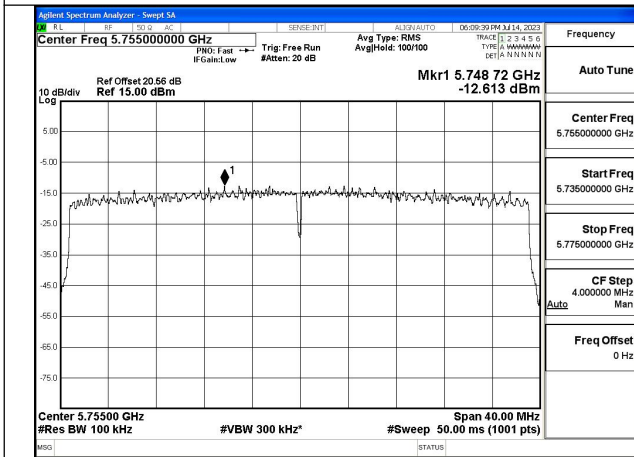

Mode:802.11ax HE40 Tone:242T Frequency:5755MHz
Ant:Chain0

Mode:802.11ax HE40 Tone:242T Frequency:5795MHz
Ant:Chain0

Mode:802.11ax HE40 Tone:242T Frequency:5755MHz
Ant:Chain1

Mode:802.11ax HE40 Tone:242T Frequency:5795MHz
Ant:Chain1

Mode:802.11ax HE40 Tone:484T Frequency:5755MHz
Ant:Chain0

Mode:802.11ax HE40 Tone:484T Frequency:5795MHz
Ant:Chain0

Mode:802.11ax HE40 Tone:484T Frequency:5755MHz
Ant:Chain1

Mode:802.11ax HE40 Tone:484T Frequency:5795MHz
Ant:Chain1