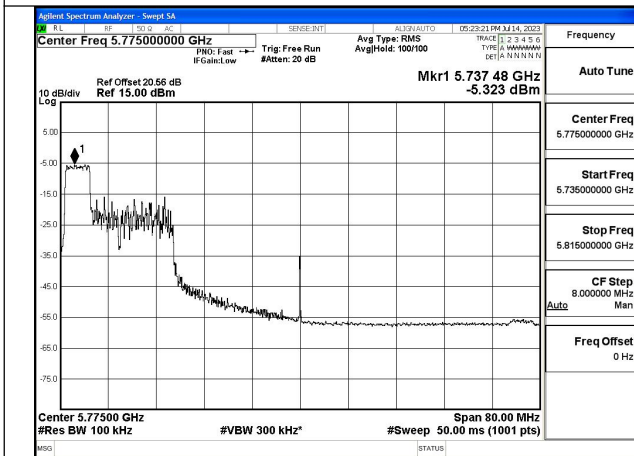

Test Mode: 802.11ac VHT80

Mode:802.11ac VHT80 Frequency:5775MHz
Ant:Chain0

Mode:802.11ac VHT80 Frequency:5775MHz
Ant:Chain1

Test Mode: 802.11ax HE80

Mode:802.11ax HE80 Tone:26T Frequency:5775MHz
Ant:Chain0

Mode:802.11ax HE80 Tone:26T Frequency:5775MHz
Ant:Chain1

Mode:802.11ax HE80 Tone:52T Frequency:5775MHz
Ant:Chain0

Mode:802.11ax HE80 Tone:52T Frequency:5775MHz
Ant:Chain1

Mode:802.11ax HE80 Tone:106T Frequency:5775MHz
Ant:Chain0