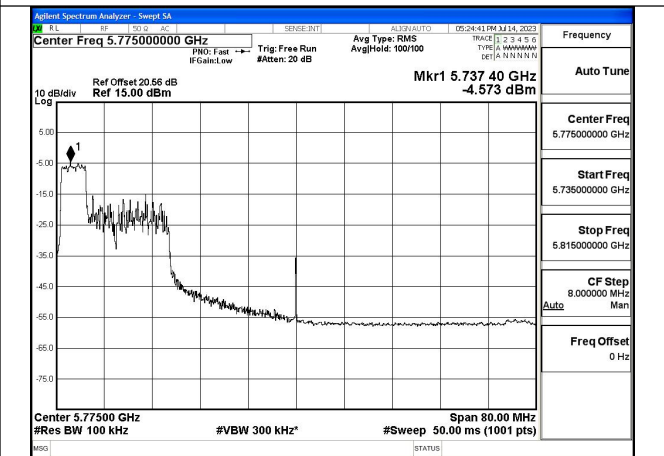

Test Mode: 802.11ac VHT80

Mode:802.11ac VHT80 Frequency:5775MHz
Ant:Chain0

Mode:802.11ac VHT80 Frequency:5775MHz
Ant:Chain1

Test Mode: 802.11ax HE80

Mode:802.11ax HE80 Tone:26T Frequency:5775MHz
Ant:Chain0

Mode:802.11ax HE80 Tone:26T Frequency:5775MHz
Ant:Chain1

Mode:802.11ax HE80 Tone:52T Frequency:5775MHz
Ant:Chain0

Mode:802.11ax HE80 Tone:52T Frequency:5775MHz
Ant:Chain1

Mode:802.11ax HE80 Tone:106T Frequency:5775MHz
Ant:Chain0