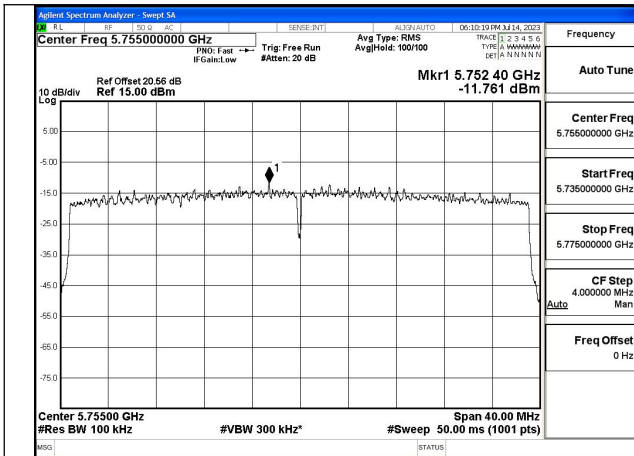

Mode:802.11ax HE40 Tone:242T Frequency:5755MHz
Ant:Chain0

Mode:802.11ax HE40 Tone:242T Frequency:5795MHz
Ant:Chain0

Mode:802.11ax HE40 Tone:242T Frequency:5755MHz
Ant:Chain1

Mode:802.11ax HE40 Tone:242T Frequency:5795MHz
Ant:Chain1

Mode:802.11ax HE40 Tone:484T Frequency:5755MHz
Ant:Chain0

Mode:802.11ax HE40 Tone:484T Frequency:5795MHz
Ant:Chain0

Mode:802.11ax HE40 Tone:484T Frequency:5755MHz
Ant:Chain1

Mode:802.11ax HE40 Tone:484T Frequency:5795MHz
Ant:Chain1