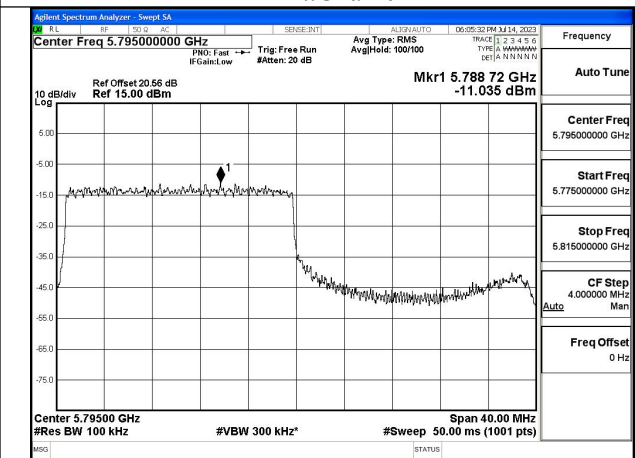

Mode:802.11ax HE40 Tone:242T Frequency:5755MHz
Ant:Chain0

Mode:802.11ax HE40 Tone:242T Frequency:5795MHz
Ant:Chain0

Mode:802.11ax HE40 Tone:242T Frequency:5755MHz
Ant:Chain1

Mode:802.11ax HE40 Tone:242T Frequency:5795MHz
Ant:Chain1

Mode:802.11ax HE40 Tone:484T Frequency:5755MHz
Ant:Chain0

Mode:802.11ax HE40 Tone:484T Frequency:5795MHz
Ant:Chain0

Mode:802.11ax HE40 Tone:484T Frequency:5755MHz
Ant:Chain1

Mode:802.11ax HE40 Tone:484T Frequency:5795MHz
Ant:Chain1