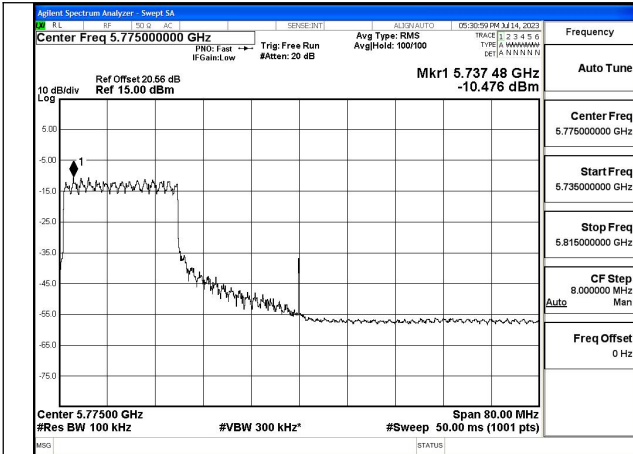

Mode:802.11ax HE80 Tone:26T Frequency:5775MHz
Ant:Chain1

Mode:802.11ax HE80 Tone:52T Frequency:5775MHz
Ant:Chain0

Mode:802.11ax HE80 Tone:52T Frequency:5775MHz
Ant:Chain1

Mode:802.11ax HE80 Tone:106T Frequency:5775MHz
Ant:Chain0

Mode:802.11ax HE80 Tone:106T Frequency:5775MHz
Ant:Chain1

Mode:802.11ax HE80 Tone:242T Frequency:5775MHz
Ant:Chain0

Mode:802.11ax HE80 Tone:242T Frequency:5775MHz
Ant:Chain1

Mode:802.11ax HE80 Tone:484T Frequency:5775MHz
Ant:Chain0