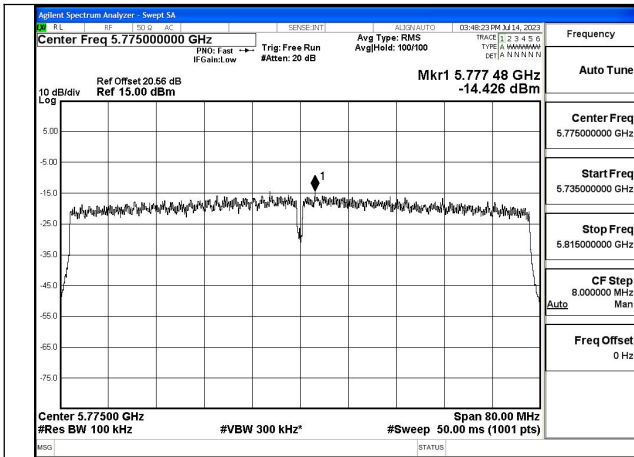

Mode:802.11ax HE40 Tone:484T Frequency:5755MHz
Ant:Chain0

Mode:802.11ax HE40 Tone:484T Frequency:5795MHz
Ant:Chain0

Mode:802.11ax HE40 Tone:484T Frequency:5755MHz
Ant:Chain1

Mode:802.11ax HE40 Tone:484T Frequency:5795MHz
Ant:Chain1

Test Mode: 802.11ac VHT80

Mode:802.11ac VHT80 Frequency:5775MHz
Ant:Chain0

Mode:802.11ac VHT80 Frequency:5775MHz
Ant:Chain1

Test Mode: 802.11ax HE80

Mode:802.11ax HE80 Tone:26T Frequency:5775MHz
Ant:Chain0