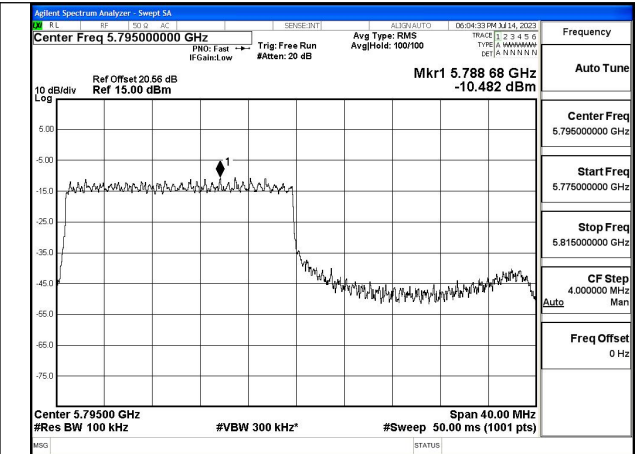

Mode:802.11ax HE40 Tone:242T Frequency:5755MHz
Ant:Chain0

Mode:802.11ax HE40 Tone:242T Frequency:5795MHz
Ant:Chain0

Mode:802.11ax HE40 Tone:242T Frequency:5755MHz
Ant:Chain1

Mode:802.11ax HE40 Tone:242T Frequency:5795MHz
Ant:Chain1

Mode:802.11ax HE40 Tone:484T Frequency:5755MHz
Ant:Chain0

Mode:802.11ax HE40 Tone:484T Frequency:5795MHz
Ant:Chain0

Mode:802.11ax HE40 Tone:484T Frequency:5755MHz
Ant:Chain1

Mode:802.11ax HE40 Tone:484T Frequency:5795MHz
Ant:Chain1