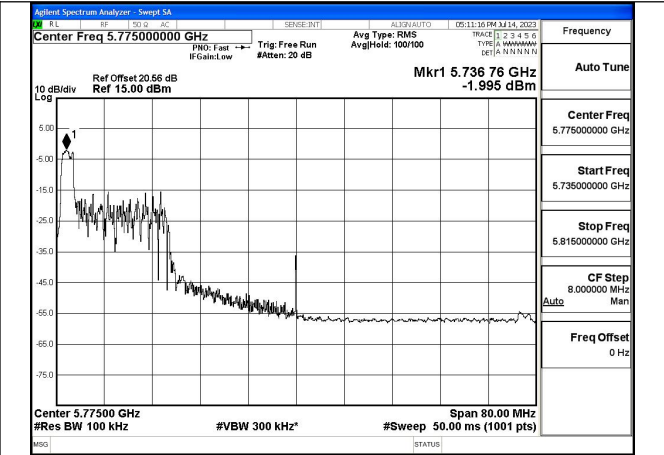

Test Mode: 802.11ac VHT80

Mode:802.11ac VHT80 Frequency:5775MHz
Ant:Chain0

Mode:802.11ac VHT80 Frequency:5775MHz
Ant:Chain1

Test Mode: 802.11ax HE80

Mode:802.11ax HE80 Tone:26T Frequency:5775MHz
Ant:Chain0

Mode:802.11ax HE80 Tone:26T Frequency:5775MHz
Ant:Chain1

Mode:802.11ax HE80 Tone:52T Frequency:5775MHz
Ant:Chain0

Mode:802.11ax HE80 Tone:52T Frequency:5775MHz
Ant:Chain1

Mode:802.11ax HE80 Tone:106T Frequency:5775MHz
Ant:Chain0