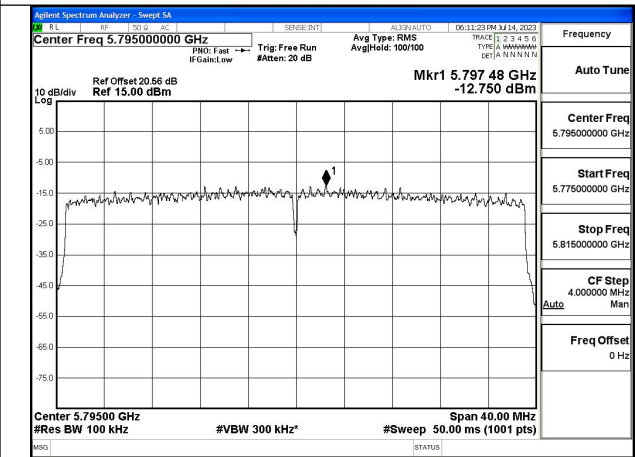

Mode:802.11ax HE40 Tone:242T Frequency:5755MHz
Ant:Chain0

Mode:802.11ax HE40 Tone:242T Frequency:5795MHz
Ant:Chain0

Mode:802.11ax HE40 Tone:242T Frequency:5755MHz
Ant:Chain1

Mode:802.11ax HE40 Tone:242T Frequency:5795MHz
Ant:Chain1

Mode:802.11ax HE40 Tone:484T Frequency:5755MHz
Ant:Chain0

Mode:802.11ax HE40 Tone:484T Frequency:5795MHz
Ant:Chain0

Mode:802.11ax HE40 Tone:484T Frequency:5755MHz
Ant:Chain1

Mode:802.11ax HE40 Tone:484T Frequency:5795MHz
Ant:Chain1