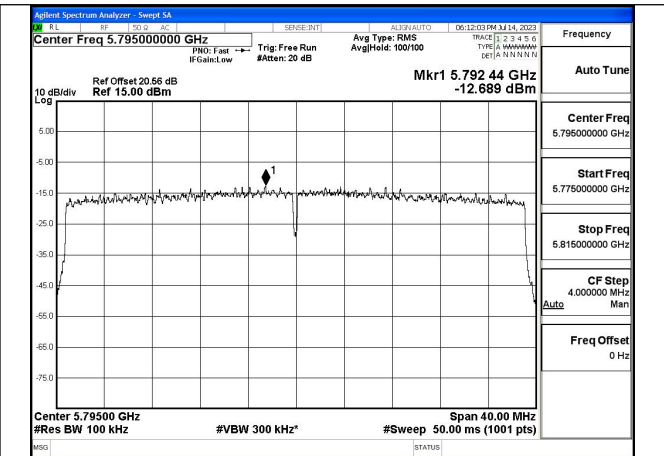

Mode:802.11ax HE40 Tone:242T Frequency:5755MHz
Ant:Chain0

Mode:802.11ax HE40 Tone:242T Frequency:5795MHz
Ant:Chain0

Mode:802.11ax HE40 Tone:242T Frequency:5755MHz
Ant:Chain1

Mode:802.11ax HE40 Tone:242T Frequency:5795MHz
Ant:Chain1

Mode:802.11ax HE40 Tone:484T Frequency:5755MHz
Ant:Chain0

Mode:802.11ax HE40 Tone:484T Frequency:5795MHz
Ant:Chain0

Mode:802.11ax HE40 Tone:484T Frequency:5755MHz
Ant:Chain1

Mode:802.11ax HE40 Tone:484T Frequency:5795MHz
Ant:Chain1