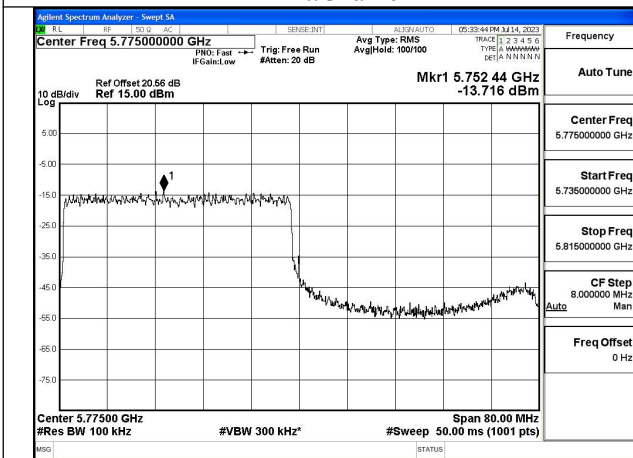

Mode:802.11ax HE80 Tone:26T Frequency:5775MHz
Ant:Chain1

Mode:802.11ax HE80 Tone:52T Frequency:5775MHz
Ant:Chain0

Mode:802.11ax HE80 Tone:52T Frequency:5775MHz
Ant:Chain1

Mode:802.11ax HE80 Tone:106T Frequency:5775MHz
Ant:Chain0

Mode:802.11ax HE80 Tone:106T Frequency:5775MHz
Ant:Chain1

Mode:802.11ax HE80 Tone:242T Frequency:5775MHz
Ant:Chain0

Mode:802.11ax HE80 Tone:242T Frequency:5775MHz
Ant:Chain1

Mode:802.11ax HE80 Tone:484T Frequency:5775MHz
Ant:Chain0