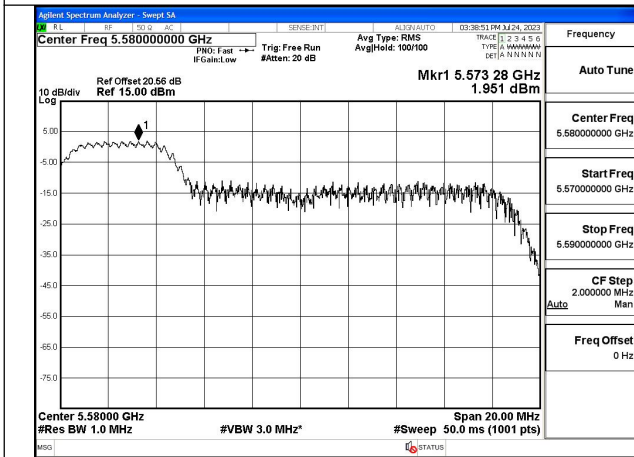

Mode:802.11ac VHT20 Frequency:5580MHz
Ant:Chain1

Mode:802.11ac VHT20 Frequency:5700MHz
Ant:Chain1

Test Mode: 802.11ax HE20

Mode:802.11ax HE20 Tone:52T Frequency:5500MHz
Ant:Chain0

Mode:802.11ax HE20 Tone:52T Frequency:5580MHz
Ant:Chain0

Mode:802.11ax HE20 Tone:52T Frequency:5700MHz
Ant:Chain0

Mode:802.11ax HE20 Tone:52T Frequency:5500MHz
Ant:Chain1

Mode:802.11ax HE20 Tone:52T Frequency:5580MHz
Ant:Chain1

Mode:802.11ax HE20 Tone:52T Frequency:5700MHz
Ant:Chain1