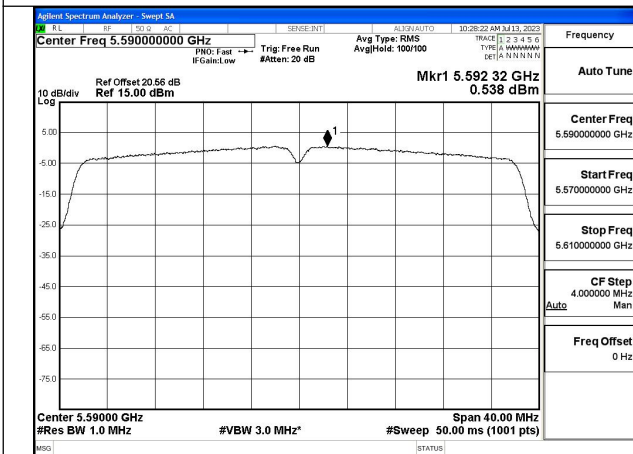

Mode:802.11ac VHT40 Frequency:5590MHz
Ant:Chain1