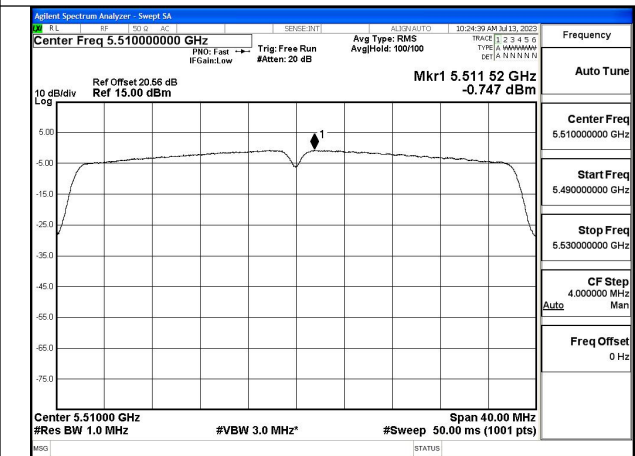

Mode:802.11ac VHT40 Frequency:5510MHz
Ant:Chain1