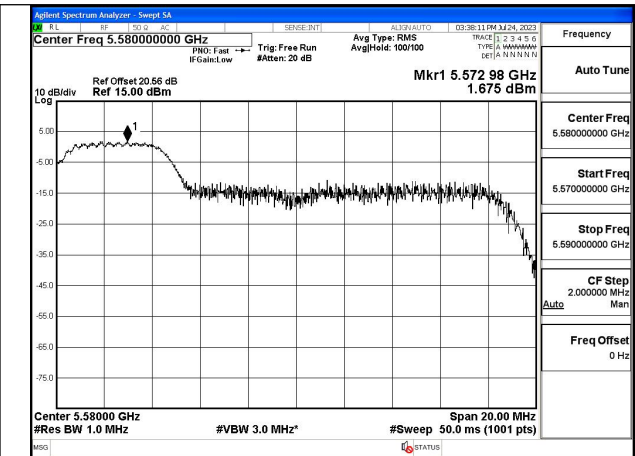

Mode:802.11ac VHT20 Frequency:5580MHz
Ant:Chain1

Mode:802.11ac VHT20 Frequency:5700MHz
Ant:Chain1

Test Mode: 802.11ax HE20

Mode:802.11ax HE20 Tone:52T Frequency:5500MHz
Ant:Chain0

Mode:802.11ax HE20 Tone:52T Frequency:5580MHz
Ant:Chain0

Mode:802.11ax HE20 Tone:52T Frequency:5700MHz
Ant:Chain0

Mode:802.11ax HE20 Tone:52T Frequency:5500MHz
Ant:Chain1

Mode:802.11ax HE20 Tone:52T Frequency:5580MHz
Ant:Chain1

Mode:802.11ax HE20 Tone:52T Frequency:5700MHz
Ant:Chain1