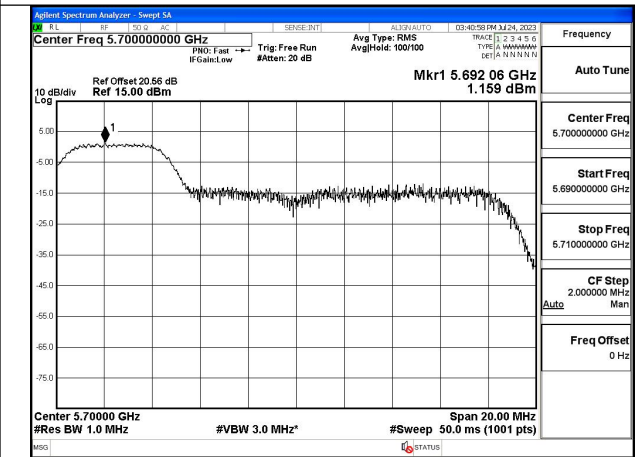

Mode:802.11ac VHT20 Frequency:5580MHz
Ant:Chain1

Mode:802.11ac VHT20 Frequency:5700MHz
Ant:Chain1

Test Mode: 802.11ax HE20

Mode:802.11ax HE20 Tone:52T Frequency:5500MHz
Ant:Chain0

Mode:802.11ax HE20 Tone:52T Frequency:5580MHz
Ant:Chain0

Mode:802.11ax HE20 Tone:52T Frequency:5700MHz
Ant:Chain0

Mode:802.11ax HE20 Tone:52T Frequency:5500MHz
Ant:Chain1

Mode:802.11ax HE20 Tone:52T Frequency:5580MHz
Ant:Chain1

Mode:802.11ax HE20 Tone:52T Frequency:5700MHz
Ant:Chain1