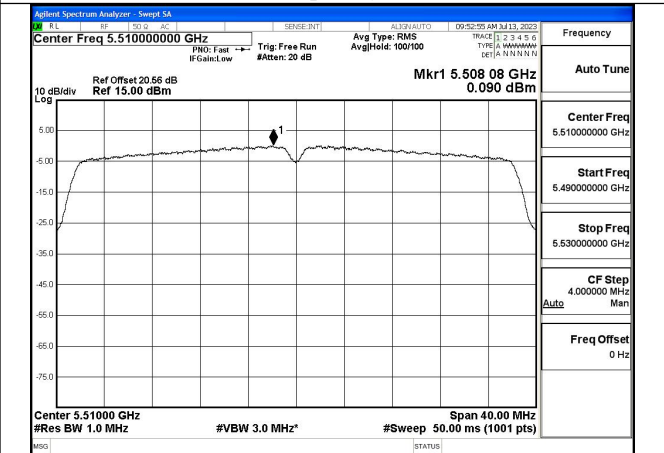

Mode:802.11n HT40 Frequency:5510MHz Ant:Chain1