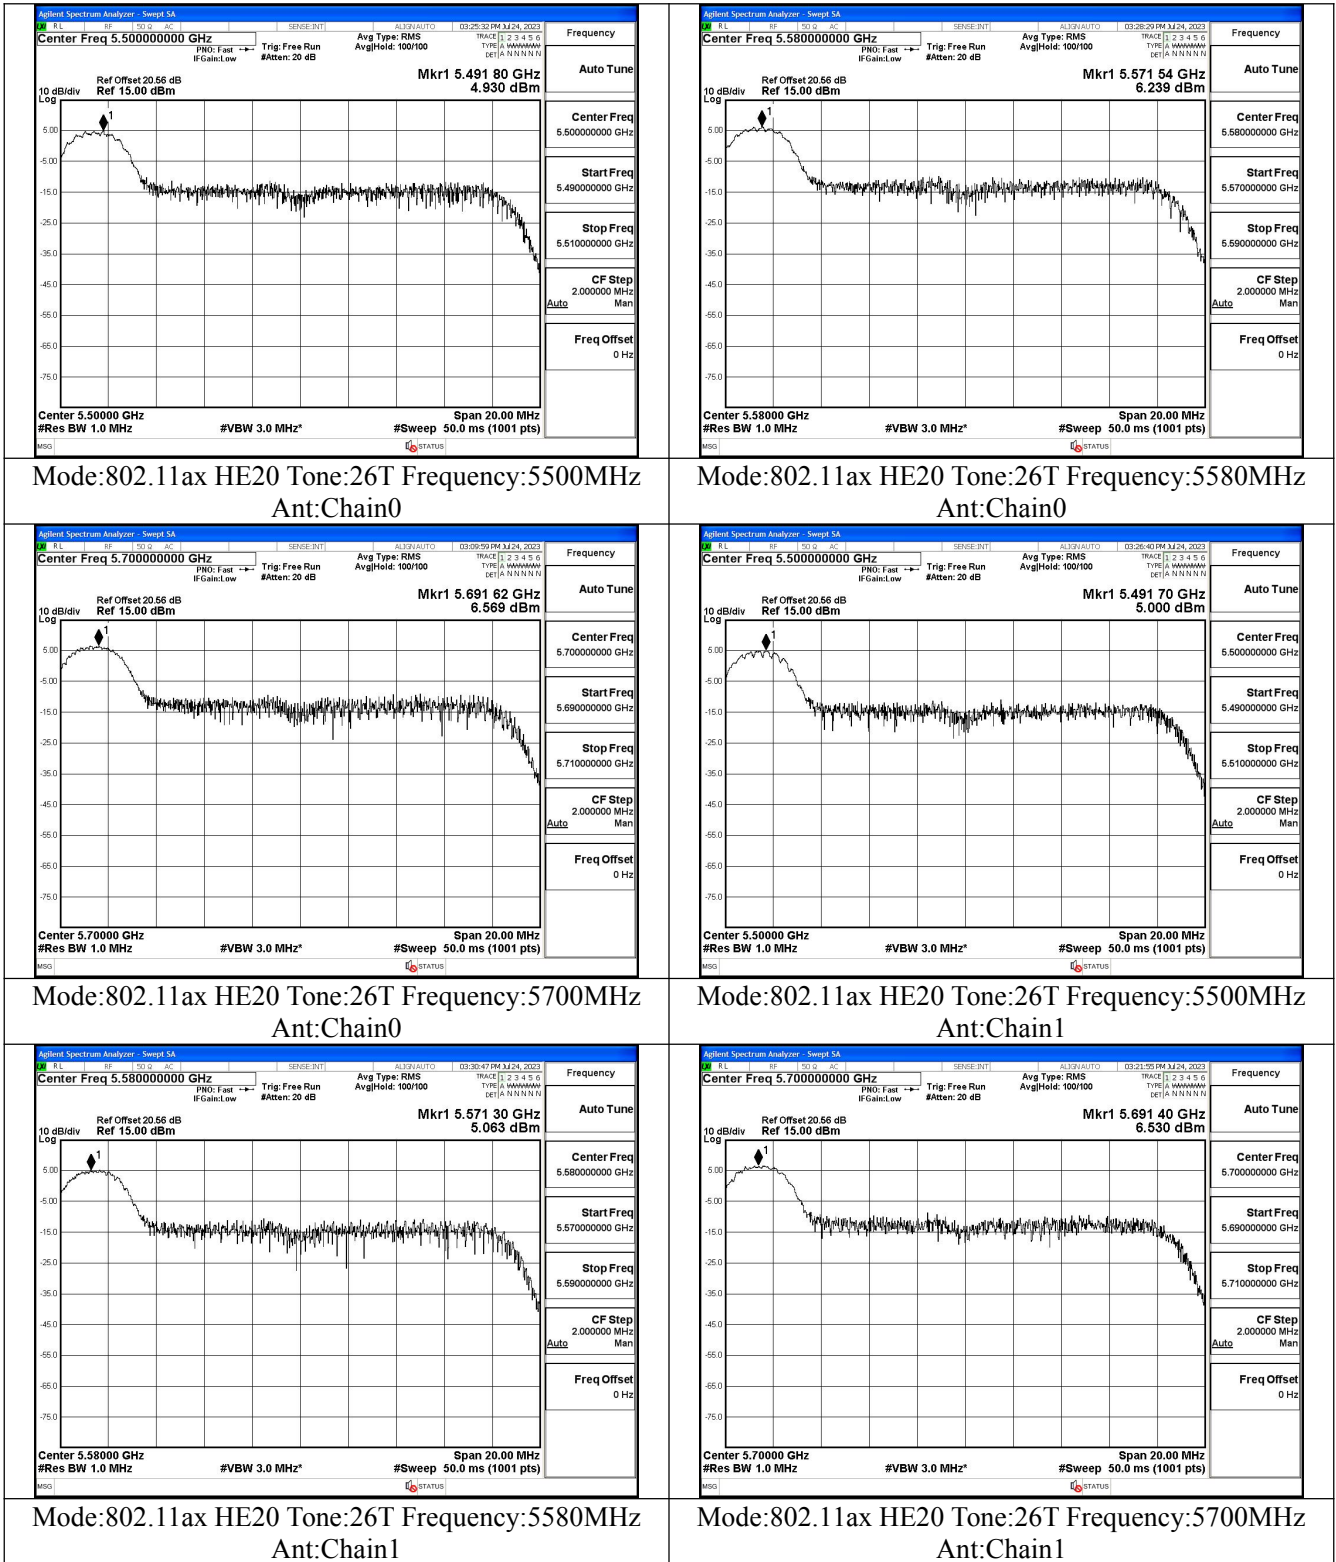

Test Mode: 802.11ac VHT20

Mode:802.11ac VHT20 Frequency:5500MHz
Ant:Chain0

Mode:802.11ac VHT20 Frequency:5580MHz
Ant:Chain0

Mode:802.11ac VHT20 Frequency:5700MHz
Ant:Chain0

Mode:802.11ac VHT20 Frequency:5500MHz
Ant:Chain1

Mode:802.11ac VHT20 Frequency:5580MHz
Ant:Chain1

Mode:802.11ac VHT20 Frequency:5700MHz
Ant:Chain1

Test Mode: 802.11ax HE20

Mode:802.11ax HE20 Tone:52T Frequency:5500MHz
Ant:Chain0

Mode:802.11ax HE20 Tone:52T Frequency:5580MHz
Ant:Chain0

Mode:802.11ax HE20 Tone:52T Frequency:5700MHz
Ant:Chain0

Mode:802.11ax HE20 Tone:52T Frequency:5500MHz
Ant:Chain1

Mode:802.11ax HE20 Tone:52T Frequency:5580MHz
Ant:Chain1

Mode:802.11ax HE20 Tone:52T Frequency:5700MHz
Ant:Chain1