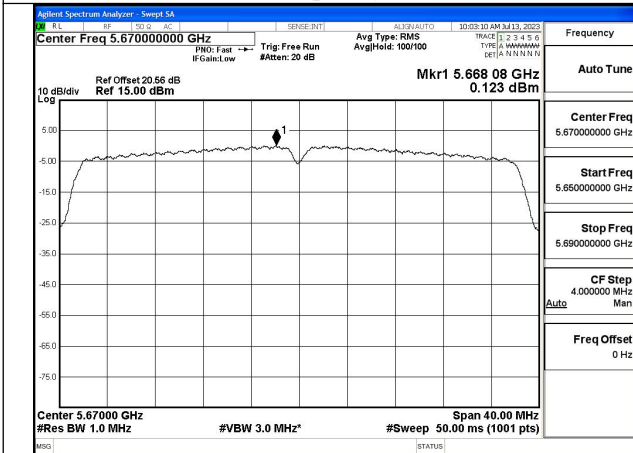

Mode:802.11n HT40 Frequency:5670MHz Ant:Chain0