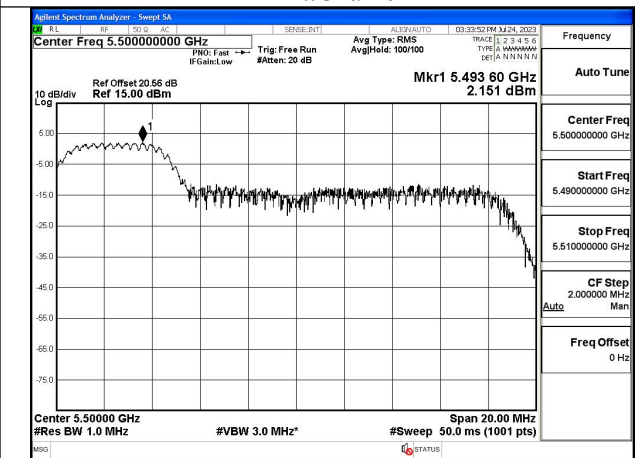

Mode:802.11ac VHT20 Frequency:5580MHz
Ant:Chain1

Mode:802.11ac VHT20 Frequency:5700MHz
Ant:Chain1

Test Mode: 802.11ax HE20

Mode:802.11ax HE20 Tone:52T Frequency:5500MHz
Ant:Chain0

Mode:802.11ax HE20 Tone:52T Frequency:5580MHz
Ant:Chain0

Mode:802.11ax HE20 Tone:52T Frequency:5700MHz
Ant:Chain0

Mode:802.11ax HE20 Tone:52T Frequency:5500MHz
Ant:Chain1

Mode:802.11ax HE20 Tone:52T Frequency:5580MHz
Ant:Chain1

Mode:802.11ax HE20 Tone:52T Frequency:5700MHz
Ant:Chain1