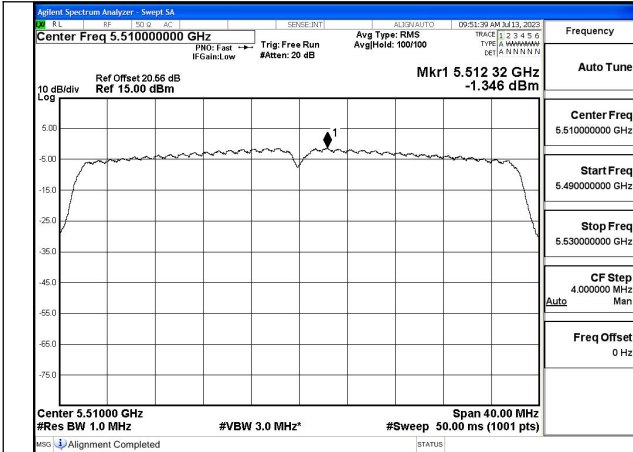

Test Mode: 802.11n HT40

Mode:802.11n HT40 Frequency:5510MHz Ant:Chain0