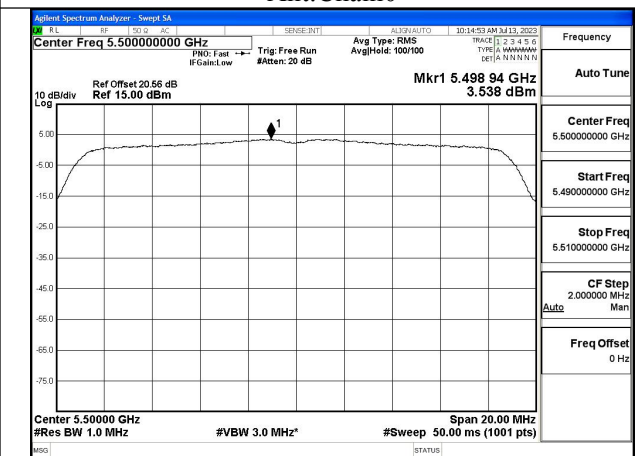

Test Mode: 802.11ac VHT20

Mode:802.11ac VHT20 Frequency:5500MHz
Ant:Chain0

Mode:802.11ac VHT20 Frequency:5580MHz
Ant:Chain0

Mode:802.11ac VHT20 Frequency:5700MHz
Ant:Chain0

Mode:802.11ac VHT20 Frequency:5500MHz
Ant:Chain1

Mode:802.11ac VHT20 Frequency:5580MHz
Ant:Chain1

Mode:802.11ac VHT20 Frequency:5700MHz
Ant:Chain1

Test Mode: 802.11ax HE20

Mode:802.11ax HE20 Tone:52T Frequency:5500MHz
Ant:Chain0

Mode:802.11ax HE20 Tone:52T Frequency:5580MHz
Ant:Chain0

Mode:802.11ax HE20 Tone:52T Frequency:5700MHz
Ant:Chain0

Mode:802.11ax HE20 Tone:52T Frequency:5500MHz
Ant:Chain1

Mode:802.11ax HE20 Tone:52T Frequency:5580MHz
Ant:Chain1

Mode:802.11ax HE20 Tone:52T Frequency:5700MHz
Ant:Chain1