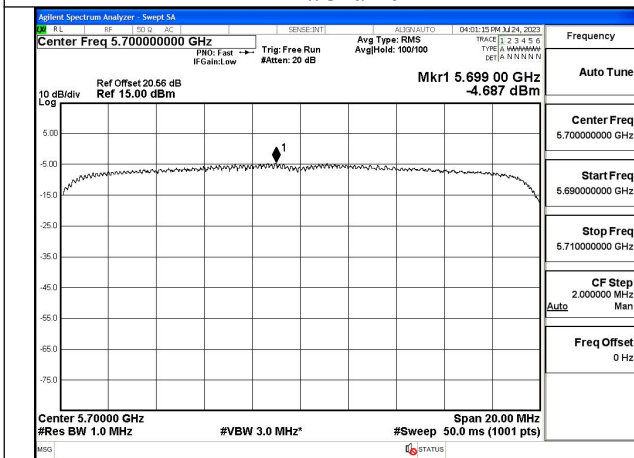

Mode:802.11ax HE20 Tone:106T Frequency:5580MHz
Ant:Chain1

Mode:802.11ax HE20 Tone:106T Frequency:5700MHz
Ant:Chain1

Mode:802.11ax HE20 Tone:242T Frequency:5500MHz
Ant:Chain0

Mode:802.11ax HE20 Tone:242T Frequency:5580MHz
Ant:Chain0

Mode:802.11ax HE20 Tone:242T Frequency:5700MHz
Ant:Chain0

Mode:802.11ax HE20 Tone:242T Frequency:5500MHz
Ant:Chain1

Mode:802.11ax HE20 Tone:242T Frequency:5580MHz
Ant:Chain1

Mode:802.11ax HE20 Tone:242T Frequency:5700MHz
Ant:Chain1