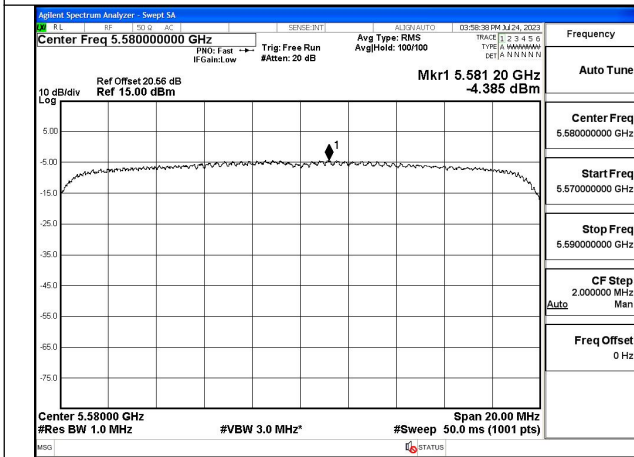

Mode:802.11ax HE20 Tone:106T Frequency:5580MHz
Ant:Chain1

Mode:802.11ax HE20 Tone:106T Frequency:5700MHz
Ant:Chain1

Mode:802.11ax HE20 Tone:242T Frequency:5500MHz
Ant:Chain0

Mode:802.11ax HE20 Tone:242T Frequency:5580MHz
Ant:Chain0

Mode:802.11ax HE20 Tone:242T Frequency:5700MHz
Ant:Chain0

Mode:802.11ax HE20 Tone:242T Frequency:5500MHz
Ant:Chain1

Mode:802.11ax HE20 Tone:242T Frequency:5580MHz
Ant:Chain1

Mode:802.11ax HE20 Tone:242T Frequency:5700MHz
Ant:Chain1