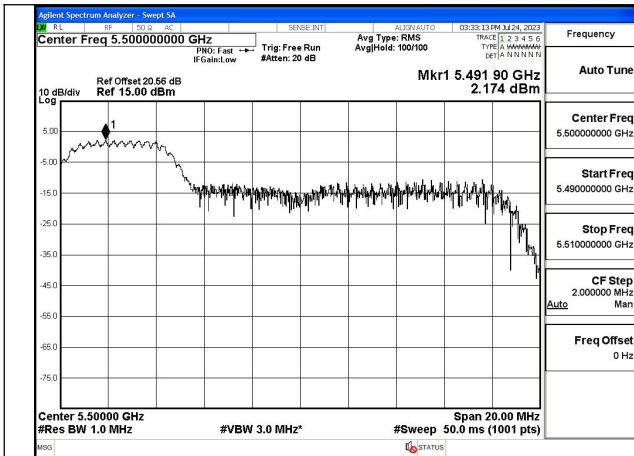

Test Mode: 802.11ac VHT20

Mode:802.11ac VHT20 Frequency:5500MHz
Ant:Chain0

Mode:802.11ac VHT20 Frequency:5580MHz
Ant:Chain0

Mode:802.11ac VHT20 Frequency:5700MHz
Ant:Chain0

Mode:802.11ac VHT20 Frequency:5500MHz
Ant:Chain1

Mode:802.11ac VHT20 Frequency:5580MHz
Ant:Chain1

Mode:802.11ac VHT20 Frequency:5700MHz
Ant:Chain1

Test Mode: 802.11ax HE20

Mode:802.11ax HE20 Tone:52T Frequency:5500MHz
Ant:Chain0

Mode:802.11ax HE20 Tone:52T Frequency:5580MHz
Ant:Chain0