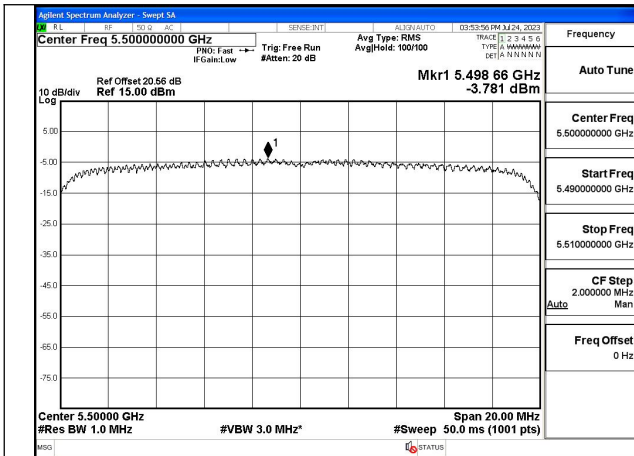

Mode:802.11ax HE20 Tone:106T Frequency:5500MHz
Ant:Chain0

Mode:802.11ax HE20 Tone:106T Frequency:5580MHz
Ant:Chain0

Mode:802.11ax HE20 Tone:106T Frequency:5700MHz
Ant:Chain0

Mode:802.11ax HE20 Tone:106T Frequency:5500MHz
Ant:Chain1

Mode:802.11ax HE20 Tone:106T Frequency:5580MHz
Ant:Chain1

Mode:802.11ax HE20 Tone:106T Frequency:5700MHz
Ant:Chain1

Mode:802.11ax HE20 Tone:242T Frequency:5500MHz
Ant:Chain0

Mode:802.11ax HE20 Tone:242T Frequency:5580MHz
Ant:Chain0