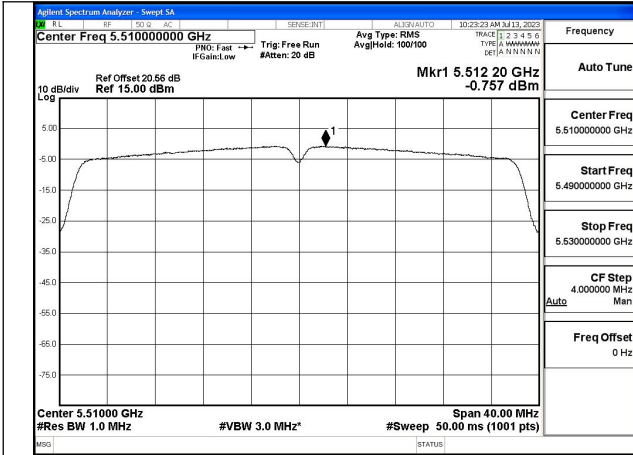

Test Mode: 802.11ac VHT40

Mode:802.11ac VHT40 Frequency:5510MHz
Ant:Chain0