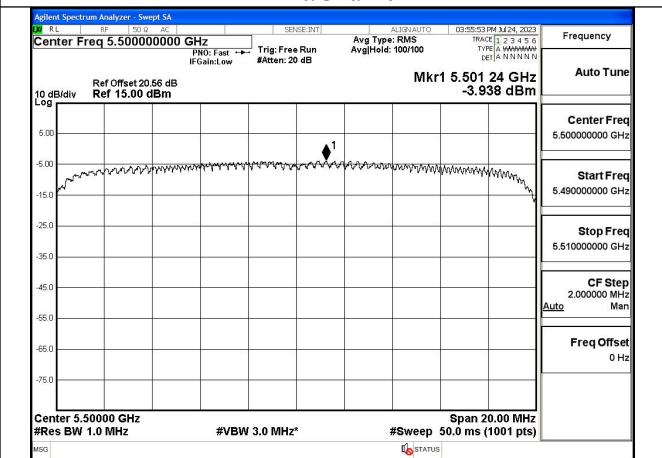

Mode:802.11ax HE20 Tone:106T Frequency:5580MHz
Ant:Chain1

Mode:802.11ax HE20 Tone:106T Frequency:5700MHz
Ant:Chain1

Mode:802.11ax HE20 Tone:242T Frequency:5500MHz
Ant:Chain0

Mode:802.11ax HE20 Tone:242T Frequency:5580MHz
Ant:Chain0

Mode:802.11ax HE20 Tone:242T Frequency:5700MHz
Ant:Chain0

Mode:802.11ax HE20 Tone:242T Frequency:5500MHz
Ant:Chain1

Mode:802.11ax HE20 Tone:242T Frequency:5580MHz
Ant:Chain1

Mode:802.11ax HE20 Tone:242T Frequency:5700MHz
Ant:Chain1