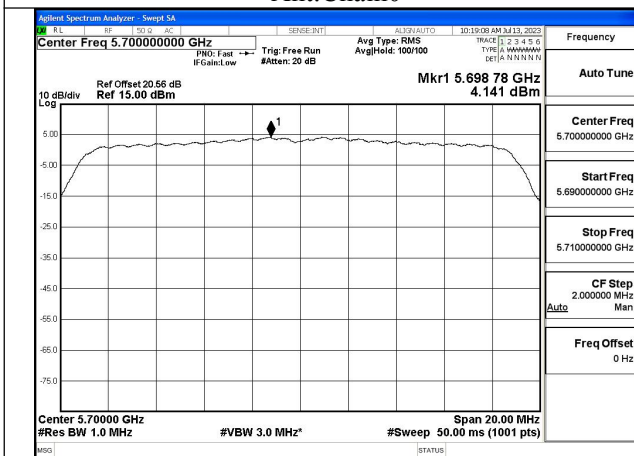

Test Mode: 802.11ac VHT20

Mode:802.11ac VHT20 Frequency:5500MHz
Ant:Chain0

Mode:802.11ac VHT20 Frequency:5580MHz
Ant:Chain0

Mode:802.11ac VHT20 Frequency:5700MHz
Ant:Chain0

Mode:802.11ac VHT20 Frequency:5500MHz
Ant:Chain1

Mode:802.11ac VHT20 Frequency:5580MHz
Ant:Chain1

Mode:802.11ac VHT20 Frequency:5700MHz
Ant:Chain1

Test Mode: 802.11ax HE20

Mode:802.11ax HE20 Tone:52T Frequency:5500MHz
Ant:Chain0

Mode:802.11ax HE20 Tone:52T Frequency:5580MHz
Ant:Chain0

Mode:802.11ax HE20 Tone:52T Frequency:5700MHz
Ant:Chain0

Mode:802.11ax HE20 Tone:52T Frequency:5500MHz
Ant:Chain1

Mode:802.11ax HE20 Tone:52T Frequency:5580MHz
Ant:Chain1

Mode:802.11ax HE20 Tone:52T Frequency:5700MHz
Ant:Chain1