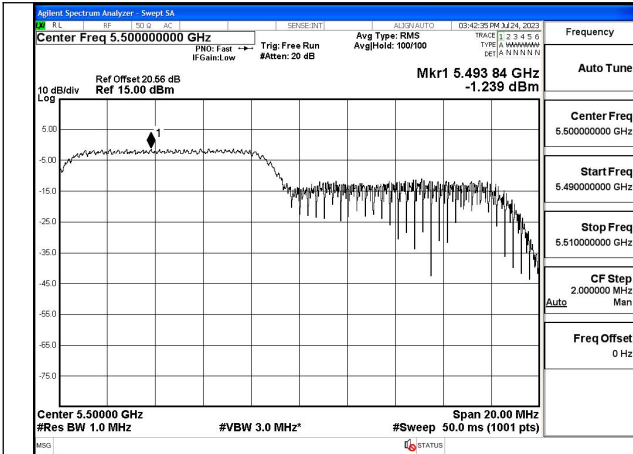

Mode:802.11ax HE20 Tone:52T Frequency:5700MHz
Ant:Chain0

Mode:802.11ax HE20 Tone:52T Frequency:5500MHz
Ant:Chain1

Mode:802.11ax HE20 Tone:52T Frequency:5580MHz
Ant:Chain1

Mode:802.11ax HE20 Tone:52T Frequency:5700MHz
Ant:Chain1

Mode:802.11ax HE20 Tone:106T Frequency:5500MHz
Ant:Chain0

Mode:802.11ax HE20 Tone:106T Frequency:5580MHz
Ant:Chain0

Mode:802.11ax HE20 Tone:106T Frequency:5700MHz
Ant:Chain0

Mode:802.11ax HE20 Tone:106T Frequency:5500MHz
Ant:Chain1