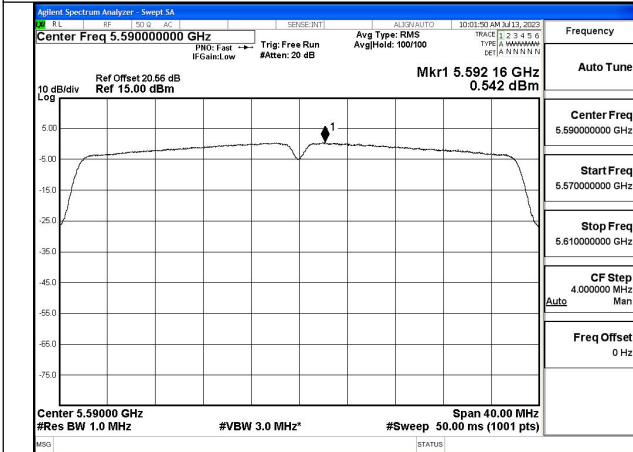

Test Mode: 802.11n HT40

Mode:802.11n HT40 Frequency:5510MHz Ant:Chain0

Mode:802.11n HT40 Frequency:5590MHz Ant:Chain0

Mode:802.11n HT40 Frequency:5670MHz Ant:Chain0

Mode:802.11n HT40 Frequency:5510MHz Ant:Chain1