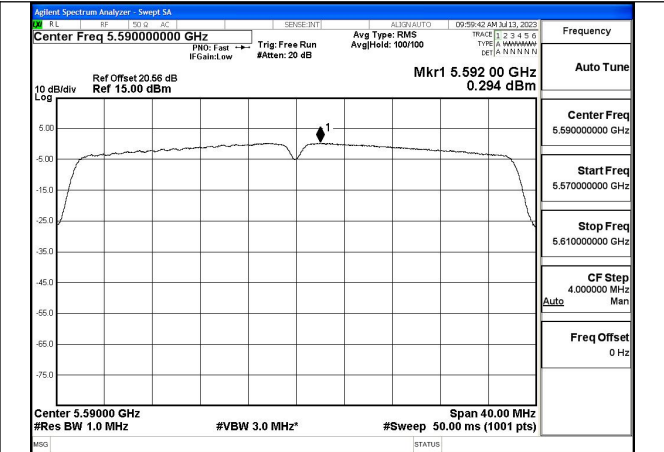

Test Mode: 802.11n HT40

Mode:802.11n HT40 Frequency:5590MHz Ant:Chain0