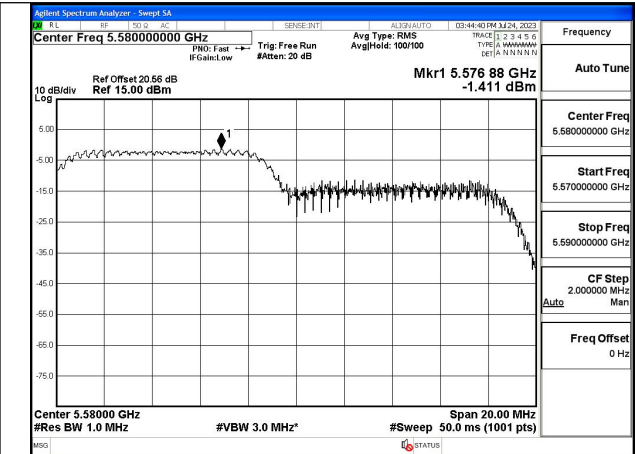

Mode:802.11ax HE20 Tone:52T Frequency:5700MHz
Ant:Chain0

Mode:802.11ax HE20 Tone:52T Frequency:5500MHz
Ant:Chain1

Mode:802.11ax HE20 Tone:52T Frequency:5580MHz
Ant:Chain1

Mode:802.11ax HE20 Tone:52T Frequency:5700MHz
Ant:Chain1

Mode:802.11ax HE20 Tone:106T Frequency:5500MHz
Ant:Chain0

Mode:802.11ax HE20 Tone:106T Frequency:5580MHz
Ant:Chain0

Mode:802.11ax HE20 Tone:106T Frequency:5700MHz
Ant:Chain0

Mode:802.11ax HE20 Tone:106T Frequency:5500MHz
Ant:Chain1