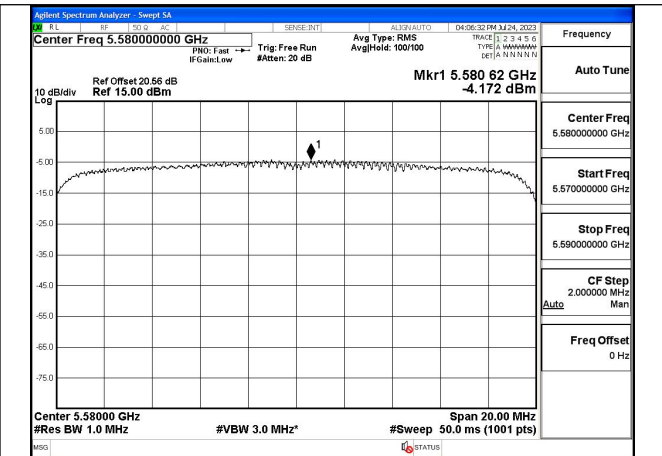

Mode:802.11ax HE20 Tone:106T Frequency:5500MHz
Ant:Chain0

Mode:802.11ax HE20 Tone:106T Frequency:5580MHz
Ant:Chain0

Mode:802.11ax HE20 Tone:106T Frequency:5700MHz
Ant:Chain0

Mode:802.11ax HE20 Tone:106T Frequency:5500MHz
Ant:Chain1

Mode:802.11ax HE20 Tone:106T Frequency:5580MHz
Ant:Chain1

Mode:802.11ax HE20 Tone:106T Frequency:5700MHz
Ant:Chain1

Mode:802.11ax HE20 Tone:242T Frequency:5500MHz
Ant:Chain0

Mode:802.11ax HE20 Tone:242T Frequency:5580MHz
Ant:Chain0