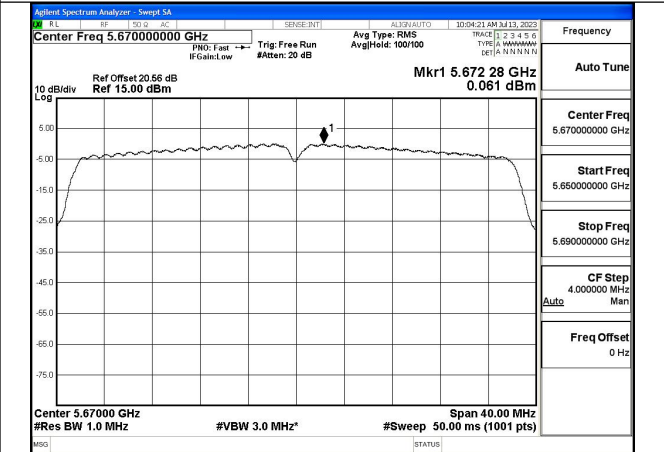

Test Mode: 802.11n HT40

Mode:802.11n HT40 Frequency:5510MHz Ant:Chain0

Mode:802.11n HT40 Frequency:5590MHz Ant:Chain0

Mode:802.11n HT40 Frequency:5670MHz Ant:Chain0

Mode:802.11n HT40 Frequency:5510MHz Ant:Chain1