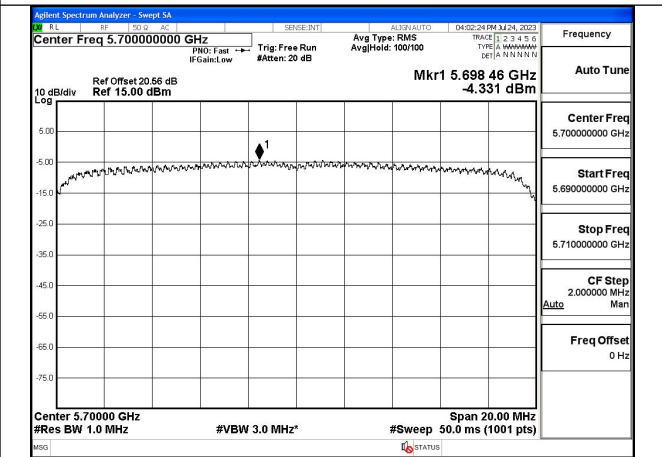

Mode:802.11ax HE20 Tone:106T Frequency:5580MHz
Ant:Chain1

Mode:802.11ax HE20 Tone:106T Frequency:5700MHz
Ant:Chain1

Mode:802.11ax HE20 Tone:242T Frequency:5500MHz
Ant:Chain0

Mode:802.11ax HE20 Tone:242T Frequency:5580MHz
Ant:Chain0

Mode:802.11ax HE20 Tone:242T Frequency:5700MHz
Ant:Chain0

Mode:802.11ax HE20 Tone:242T Frequency:5500MHz
Ant:Chain1

Mode:802.11ax HE20 Tone:242T Frequency:5580MHz
Ant:Chain1

Mode:802.11ax HE20 Tone:242T Frequency:5700MHz
Ant:Chain1