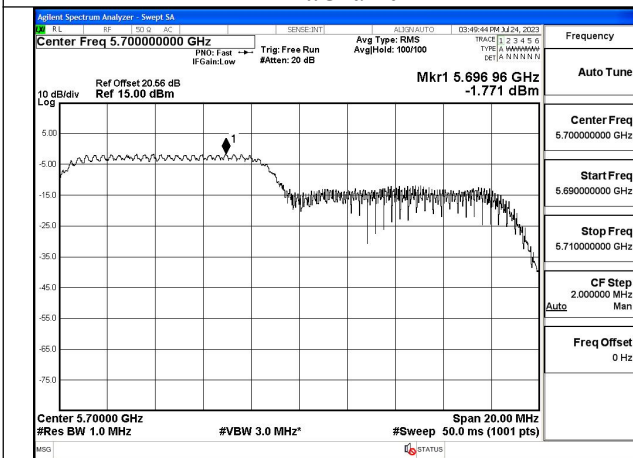

Mode:802.11ax HE20 Tone:52T Frequency:5700MHz
Ant:Chain0

Mode:802.11ax HE20 Tone:52T Frequency:5500MHz
Ant:Chain1

Mode:802.11ax HE20 Tone:52T Frequency:5580MHz
Ant:Chain1

Mode:802.11ax HE20 Tone:52T Frequency:5700MHz
Ant:Chain1

Mode:802.11ax HE20 Tone:106T Frequency:5500MHz
Ant:Chain0

Mode:802.11ax HE20 Tone:106T Frequency:5580MHz
Ant:Chain0

Mode:802.11ax HE20 Tone:106T Frequency:5700MHz
Ant:Chain0

Mode:802.11ax HE20 Tone:106T Frequency:5500MHz
Ant:Chain1