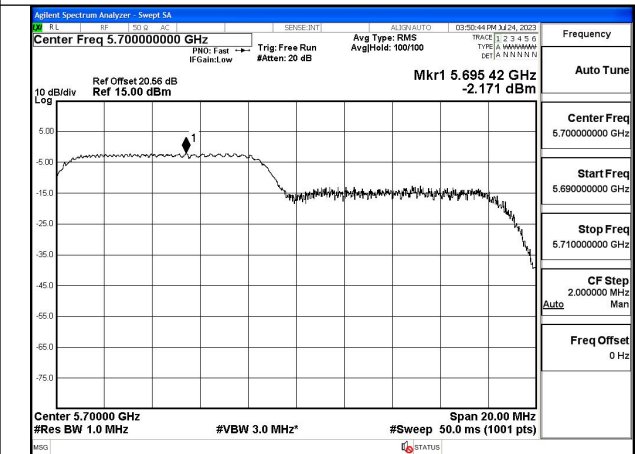

Mode:802.11ax HE20 Tone:106T Frequency:5500MHz
Ant:Chain0

Mode:802.11ax HE20 Tone:106T Frequency:5580MHz
Ant:Chain0

Mode:802.11ax HE20 Tone:106T Frequency:5700MHz
Ant:Chain0

Mode:802.11ax HE20 Tone:106T Frequency:5500MHz
Ant:Chain1

Mode:802.11ax HE20 Tone:106T Frequency:5580MHz
Ant:Chain1

Mode:802.11ax HE20 Tone:106T Frequency:5700MHz
Ant:Chain1

Mode:802.11ax HE20 Tone:242T Frequency:5500MHz
Ant:Chain0

Mode:802.11ax HE20 Tone:242T Frequency:5580MHz
Ant:Chain0