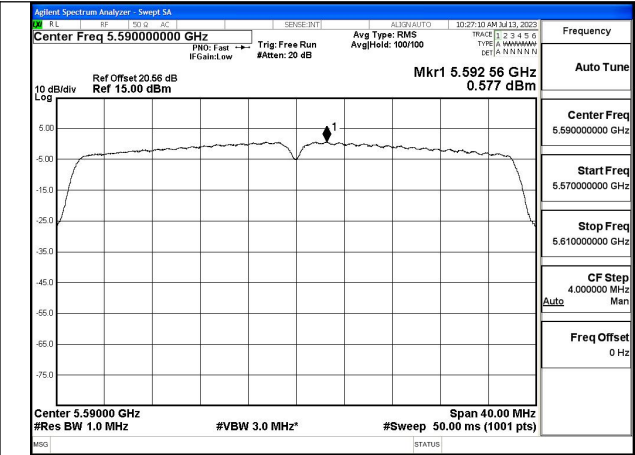

Mode:802.11ac VHT40 Frequency:5590MHz
Ant:Chain0