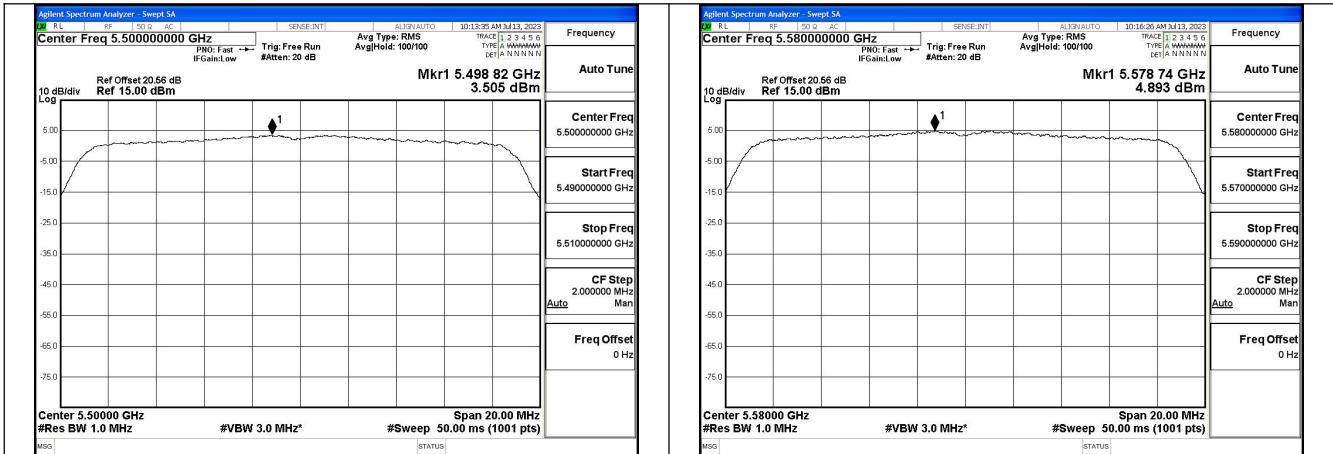

Test Mode: 802.11ac VHT20

Mode:802.11ac VHT20 Frequency:5500MHz
Ant:Chain0

Mode:802.11ac VHT20 Frequency:5580MHz
Ant:Chain0

Mode:802.11ac VHT20 Frequency:5700MHz
Ant:Chain0

Mode:802.11ac VHT20 Frequency:5500MHz
Ant:Chain1

Mode:802.11ac VHT20 Frequency:5580MHz
Ant:Chain1

Mode:802.11ac VHT20 Frequency:5700MHz
Ant:Chain1

Test Mode: 802.11ax HE20

Mode:802.11ax HE20 Tone:52T Frequency:5500MHz
Ant:Chain0

Mode:802.11ax HE20 Tone:52T Frequency:5580MHz
Ant:Chain0

Mode:802.11ax HE20 Tone:52T Frequency:5700MHz
Ant:Chain0

Mode:802.11ax HE20 Tone:52T Frequency:5500MHz
Ant:Chain1

Mode:802.11ax HE20 Tone:52T Frequency:5580MHz
Ant:Chain1

Mode:802.11ax HE20 Tone:52T Frequency:5700MHz
Ant:Chain1