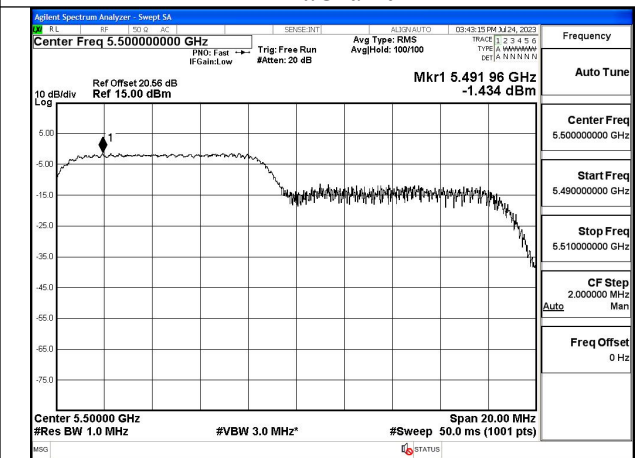

Mode:802.11ax HE20 Tone:52T Frequency:5700MHz
Ant:Chain0

Mode:802.11ax HE20 Tone:52T Frequency:5500MHz
Ant:Chain1

Mode:802.11ax HE20 Tone:52T Frequency:5580MHz
Ant:Chain1

Mode:802.11ax HE20 Tone:52T Frequency:5700MHz
Ant:Chain1

Mode:802.11ax HE20 Tone:106T Frequency:5500MHz
Ant:Chain0

Mode:802.11ax HE20 Tone:106T Frequency:5580MHz
Ant:Chain0

Mode:802.11ax HE20 Tone:106T Frequency:5700MHz
Ant:Chain0

Mode:802.11ax HE20 Tone:106T Frequency:5500MHz
Ant:Chain1