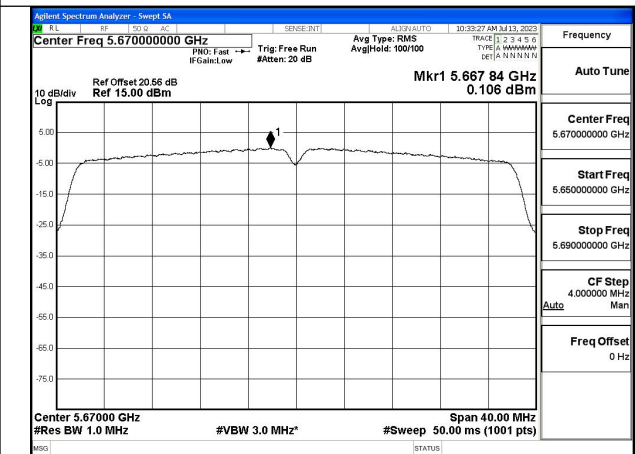

Mode:802.11n HT40 Frequency:5590MHz Ant:Chain1

Mode:802.11n HT40 Frequency:5670MHz Ant:Chain1

Test Mode: 802.11ac VHT40

Mode:802.11ac VHT40 Frequency:5510MHz
Ant:Chain0

Mode:802.11ac VHT40 Frequency:5590MHz
Ant:Chain0

Mode:802.11ac VHT40 Frequency:5670MHz
Ant:Chain0

Mode:802.11ac VHT40 Frequency:5510MHz
Ant:Chain1

Mode:802.11ac VHT40 Frequency:5590MHz
Ant:Chain1

Mode:802.11ac VHT40 Frequency:5670MHz
Ant:Chain1