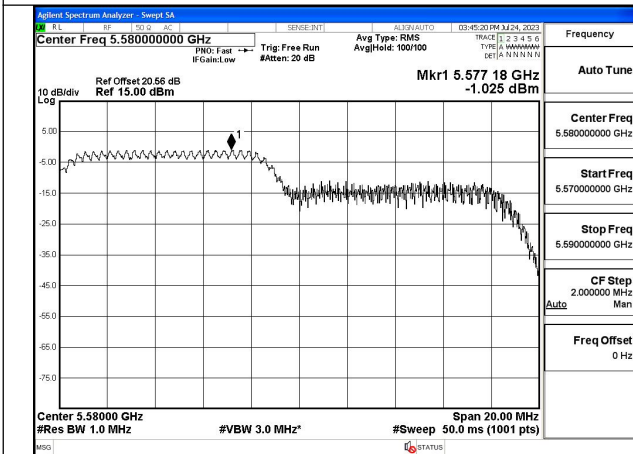

Mode:802.11ax HE20 Tone:106T Frequency:5500MHz
Ant:Chain0

Mode:802.11ax HE20 Tone:106T Frequency:5580MHz
Ant:Chain0

Mode:802.11ax HE20 Tone:106T Frequency:5700MHz
Ant:Chain0

Mode:802.11ax HE20 Tone:106T Frequency:5500MHz
Ant:Chain1

Mode:802.11ax HE20 Tone:106T Frequency:5580MHz
Ant:Chain1

Mode:802.11ax HE20 Tone:106T Frequency:5700MHz
Ant:Chain1

Mode:802.11ax HE20 Tone:242T Frequency:5500MHz
Ant:Chain0

Mode:802.11ax HE20 Tone:242T Frequency:5580MHz
Ant:Chain0