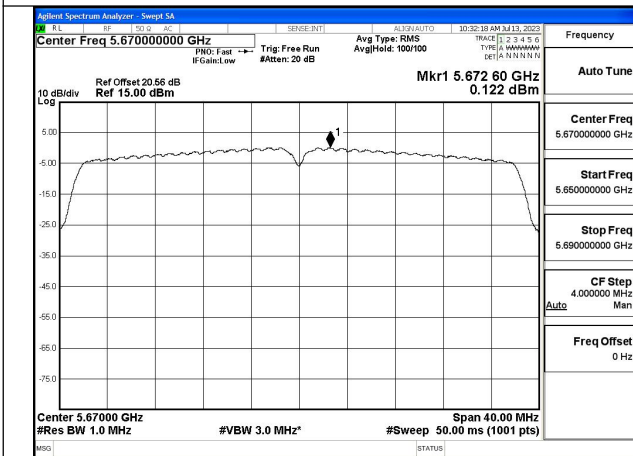

Mode:802.11n HT40 Frequency:5590MHz Ant:Chain1

Mode:802.11n HT40 Frequency:5670MHz Ant:Chain1

Test Mode: 802.11ac VHT40

Mode:802.11ac VHT40 Frequency:5510MHz
Ant:Chain0

Mode:802.11ac VHT40 Frequency:5590MHz
Ant:Chain0

Mode:802.11ac VHT40 Frequency:5670MHz
Ant:Chain0

Mode:802.11ac VHT40 Frequency:5510MHz
Ant:Chain1

Mode:802.11ac VHT40 Frequency:5590MHz
Ant:Chain1

Mode:802.11ac VHT40 Frequency:5670MHz
Ant:Chain1