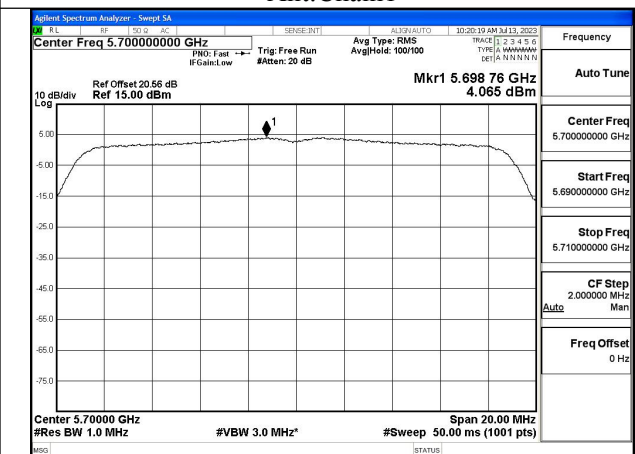

Test Mode: 802.11ac VHT20

Mode:802.11ac VHT20 Frequency:5500MHz
Ant:Chain0

Mode:802.11ac VHT20 Frequency:5580MHz
Ant:Chain0

Mode:802.11ac VHT20 Frequency:5700MHz
Ant:Chain0

Mode:802.11ac VHT20 Frequency:5500MHz
Ant:Chain1

Mode:802.11ac VHT20 Frequency:5580MHz
Ant:Chain1

Mode:802.11ac VHT20 Frequency:5700MHz
Ant:Chain1

Test Mode: 802.11ax HE20

Mode:802.11ax HE20 Tone:52T Frequency:5500MHz
Ant:Chain0

Mode:802.11ax HE20 Tone:52T Frequency:5580MHz
Ant:Chain0

Mode:802.11ax HE20 Tone:52T Frequency:5700MHz
Ant:Chain0

Mode:802.11ax HE20 Tone:52T Frequency:5500MHz
Ant:Chain1

Mode:802.11ax HE20 Tone:52T Frequency:5580MHz
Ant:Chain1

Mode:802.11ax HE20 Tone:52T Frequency:5700MHz
Ant:Chain1