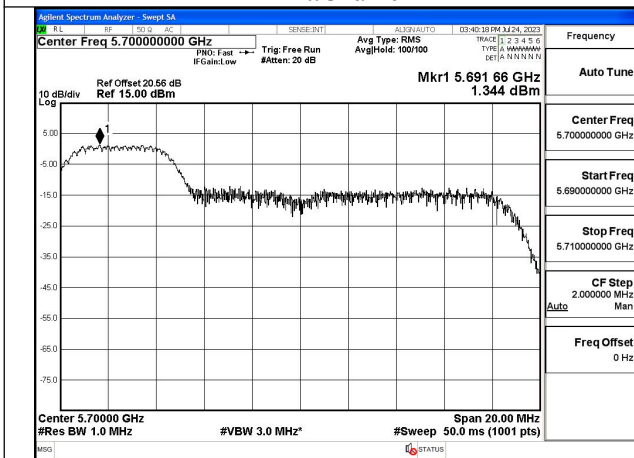

Mode:802.11ac VHT20 Frequency:5580MHz
Ant:Chain1

Mode:802.11ac VHT20 Frequency:5700MHz
Ant:Chain1

Test Mode: 802.11ax HE20

Mode:802.11ax HE20 Tone:52T Frequency:5500MHz
Ant:Chain0

Mode:802.11ax HE20 Tone:52T Frequency:5580MHz
Ant:Chain0

Mode:802.11ax HE20 Tone:52T Frequency:5700MHz
Ant:Chain0

Mode:802.11ax HE20 Tone:52T Frequency:5500MHz
Ant:Chain1

Mode:802.11ax HE20 Tone:52T Frequency:5580MHz
Ant:Chain1

Mode:802.11ax HE20 Tone:52T Frequency:5700MHz
Ant:Chain1