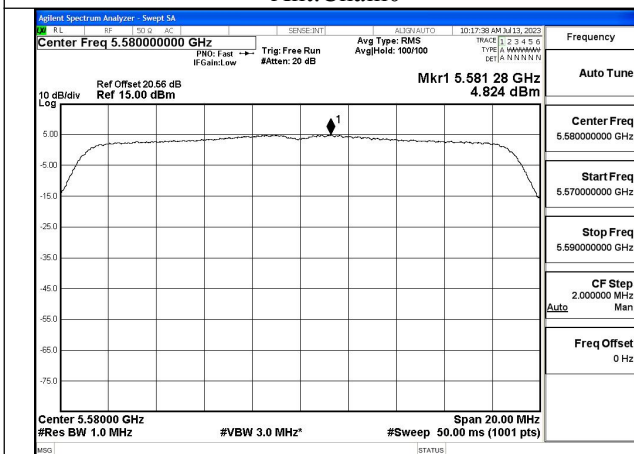

Test Mode: 802.11ac VHT20

Mode:802.11ac VHT20 Frequency:5500MHz
Ant:Chain0

Mode:802.11ac VHT20 Frequency:5580MHz
Ant:Chain0

Mode:802.11ac VHT20 Frequency:5700MHz
Ant:Chain0

Mode:802.11ac VHT20 Frequency:5500MHz
Ant:Chain1

Mode:802.11ac VHT20 Frequency:5580MHz
Ant:Chain1

Mode:802.11ac VHT20 Frequency:5700MHz
Ant:Chain1

Test Mode: 802.11ax HE20

Mode:802.11ax HE20 Tone:52T Frequency:5500MHz
Ant:Chain0

Mode:802.11ax HE20 Tone:52T Frequency:5580MHz
Ant:Chain0

Mode:802.11ax HE20 Tone:52T Frequency:5700MHz
Ant:Chain0

Mode:802.11ax HE20 Tone:52T Frequency:5500MHz
Ant:Chain1

Mode:802.11ax HE20 Tone:52T Frequency:5580MHz
Ant:Chain1

Mode:802.11ax HE20 Tone:52T Frequency:5700MHz
Ant:Chain1