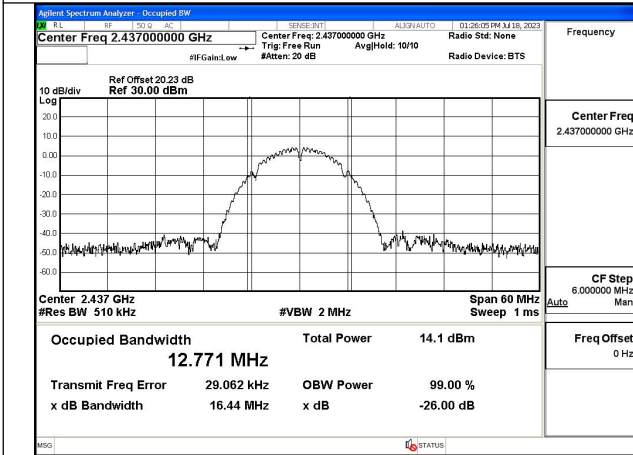

Test Mode: 802.11b

Mode:802.11b Frequency:2462MHz Ant:Chain0

Mode:802.11b Frequency:2412MHz Ant:Chain1

Mode:802.11b Frequency:2437MHz Ant:Chain1

Mode:802.11b Frequency:2462MHz Ant:Chain1

Test Mode: 802.11g