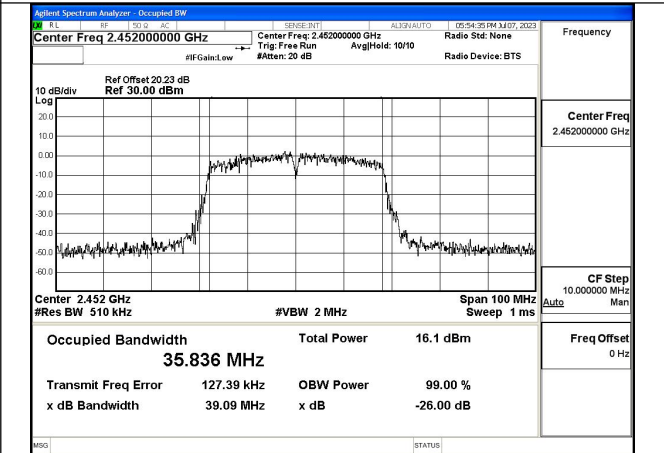

Mode:802.11n HT40 Frequency:2452MHz Ant:Chain1