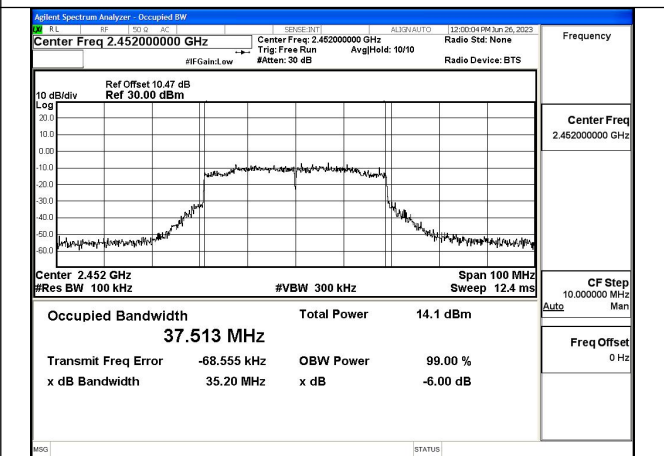

Mode:802.11ax HE40 Tone:484T Frequency:2422MHz
Ant:Chain0

Mode:802.11ax HE40 Tone:484T Frequency:2437MHz
Ant:Chain0

Mode:802.11ax HE40 Tone:484T Frequency:2452MHz
Ant:Chain0

Mode:802.11ax HE40 Tone:484T Frequency:2422MHz
Ant:Chain1

Mode:802.11ax HE40 Tone:484T Frequency:2437MHz
Ant:Chain1

Mode:802.11ax HE40 Tone:484T Frequency:2452MHz
Ant:Chain1

99% Bandwidth

Test Mode	Antenna	99% bandwidth(MHz)		
		Channel No.1	Channel No.6	Channel No.11
		2412MHz	2437MHz	2462MHz
802.11b	Chain0	12.890	12.794	12.764
802.11b	Chain1	12.850	12.771	12.745
802.11g	Chain0	16.695	16.668	16.891
802.11g	Chain1	16.604	16.683	16.782
802.11n HT20	Chain0	17.693	18.021	18.132
802.11n HT20	Chain1	17.695	17.955	18.048
802.11ax HE20	Chain0	18.138	18.884	19.056
802.11ax HE20	Chain1	17.399	18.928	19.084