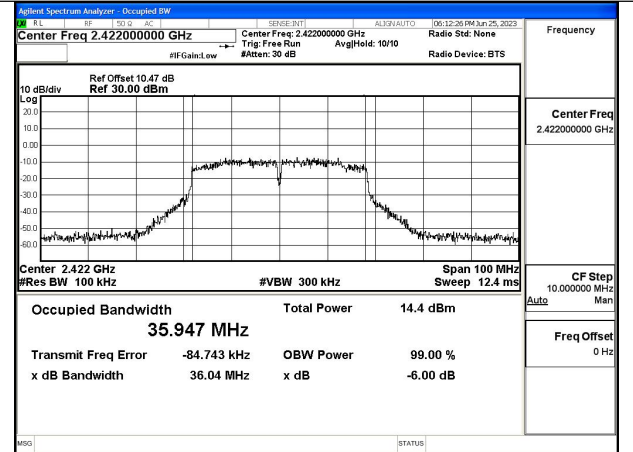

Mode:802.11n HT40 Frequency:2422MHz Ant:Chain1