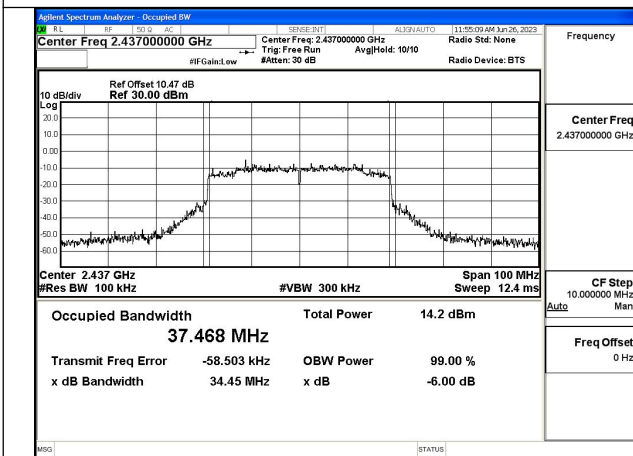

Mode:802.11ax HE40 Tone:484T Frequency:2422MHz
Ant:Chain0

Mode:802.11ax HE40 Tone:484T Frequency:2437MHz
Ant:Chain0

Mode:802.11ax HE40 Tone:484T Frequency:2452MHz
Ant:Chain0

Mode:802.11ax HE40 Tone:484T Frequency:2422MHz
Ant:Chain1