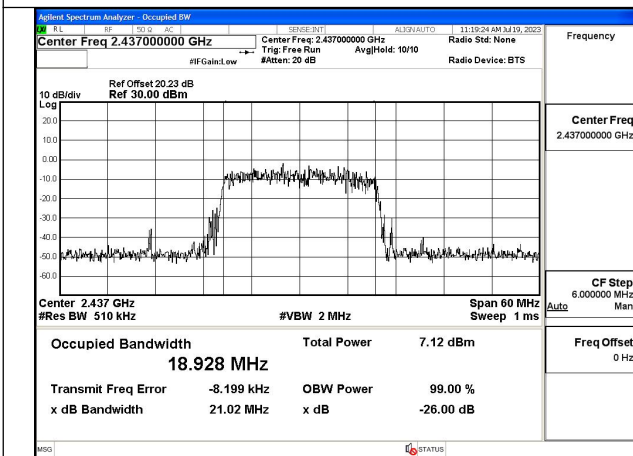

Mode:802.11n HT20 Frequency:2412MHz Ant:Chain1

Mode:802.11n HT20 Frequency:2437MHz Ant:Chain1

Mode:802.11n HT20 Frequency:2462MHz Ant:Chain1

Test Mode: 802.11ax HE20

Mode:802.11ax HE20 Tone:242T Frequency:2412MHz Ant:Chain0

Mode:802.11ax HE20 Tone:242T Frequency:2437MHz Ant:Chain0

Mode:802.11ax HE20 Tone:242T Frequency:2462MHz
Ant:Chain0

Mode:802.11ax HE20 Tone:242T Frequency:2412MHz
Ant:Chain1

Mode:802.11ax HE20 Tone:242T Frequency:2437MHz
Ant:Chain1