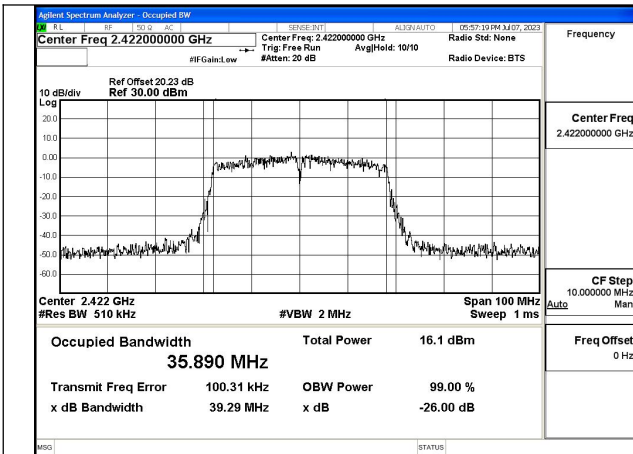

Test Mode: 802.11n HT40

Mode:802.11n HT40 Frequency:2422MHz Ant:Chain0