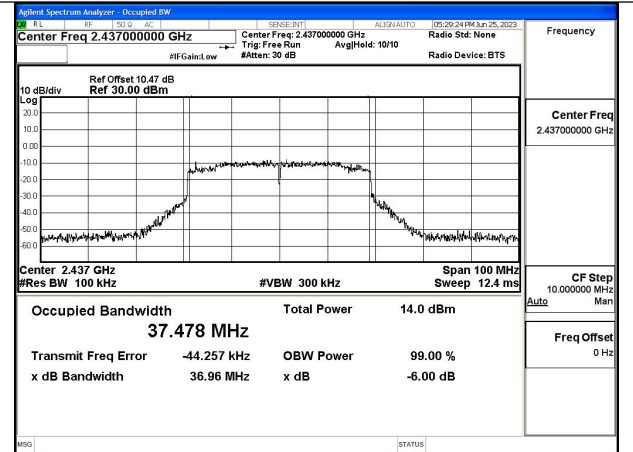

Mode:802.11ax HE40 Tone:484T Frequency:2422MHz
Ant:Chain0

Mode:802.11ax HE40 Tone:484T Frequency:2437MHz
Ant:Chain0

Mode:802.11ax HE40 Tone:484T Frequency:2452MHz
Ant:Chain0

Mode:802.11ax HE40 Tone:484T Frequency:2422MHz
Ant:Chain1