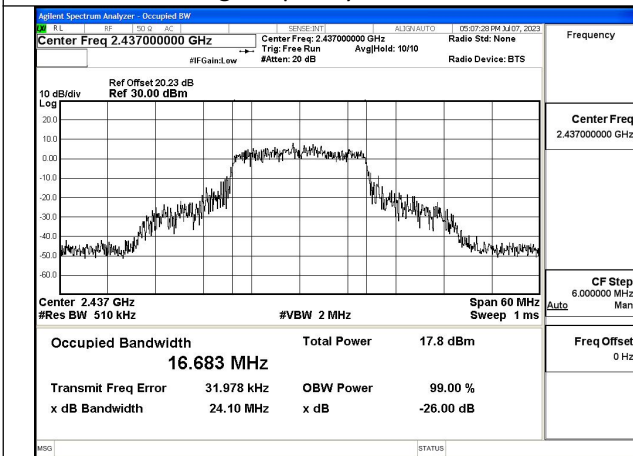

Mode:802.11g Frequency:2412MHz Ant:Chain0

Mode:802.11g Frequency:2437MHz Ant:Chain0

Mode:802.11g Frequency:2462MHz Ant:Chain0

Mode:802.11g Frequency:2412MHz Ant:Chain1

Mode:802.11g Frequency:2437MHz Ant:Chain1