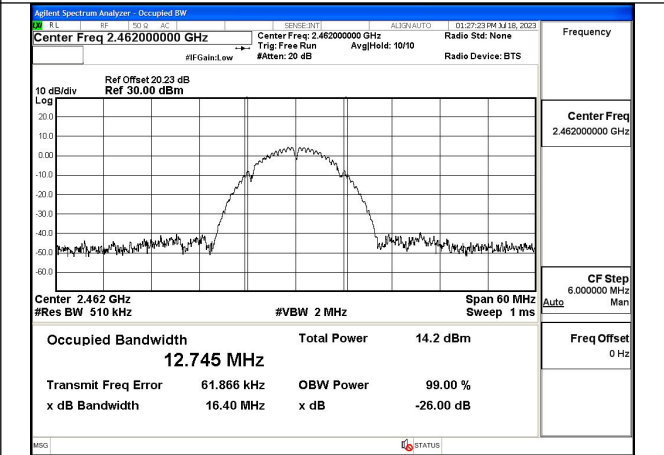

Test Mode: 802.11b

Mode:802.11b Frequency:2462MHz Ant:Chain0

Mode:802.11b Frequency:2412MHz Ant:Chain1

Mode:802.11b Frequency:2437MHz Ant:Chain1

Mode:802.11b Frequency:2462MHz Ant:Chain1

Test Mode: 802.11g