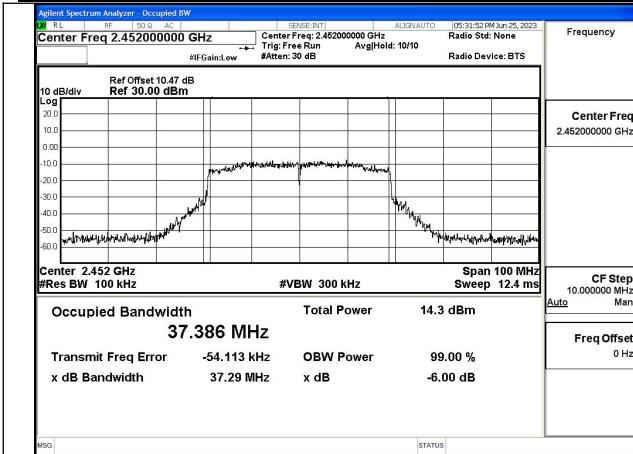

Mode:802.11ax HE40 Tone:484T Frequency:2422MHz
Ant:Chain0

Mode:802.11ax HE40 Tone:484T Frequency:2437MHz
Ant:Chain0

Mode:802.11ax HE40 Tone:484T Frequency:2452MHz
Ant:Chain0

Mode:802.11ax HE40 Tone:484T Frequency:2422MHz
Ant:Chain1