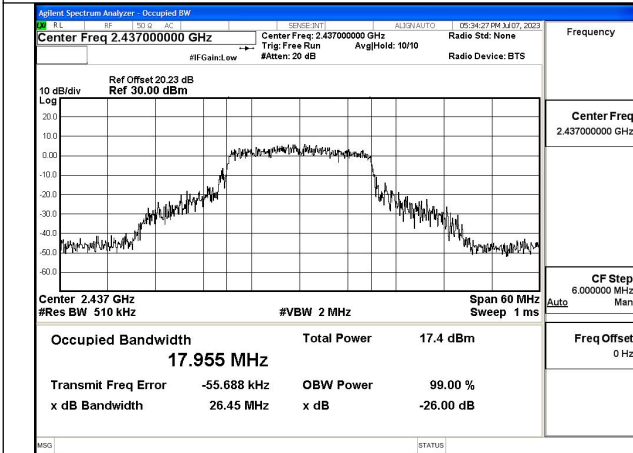

Mode:802.11n HT20 Frequency:2437MHz Ant:Chain1