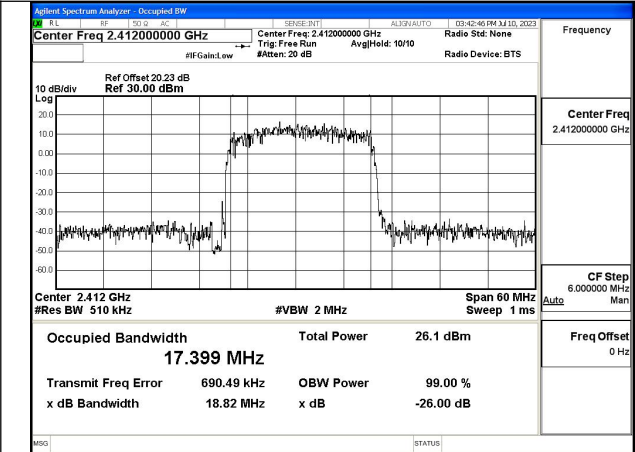

Mode:802.11n HT20 Frequency:2412MHz Ant:Chain1

Mode:802.11n HT20 Frequency:2437MHz Ant:Chain1

Mode:802.11n HT20 Frequency:2462MHz Ant:Chain1

Test Mode: 802.11ax HE20

Mode:802.11ax HE20 Tone:242T Frequency:2412MHz Ant:Chain0

Mode:802.11ax HE20 Tone:242T Frequency:2437MHz Ant:Chain0

Mode:802.11ax HE20 Tone:242T Frequency:2462MHz
Ant:Chain0

Mode:802.11ax HE20 Tone:242T Frequency:2412MHz
Ant:Chain1

Mode:802.11ax HE20 Tone:242T Frequency:2437MHz
Ant:Chain1