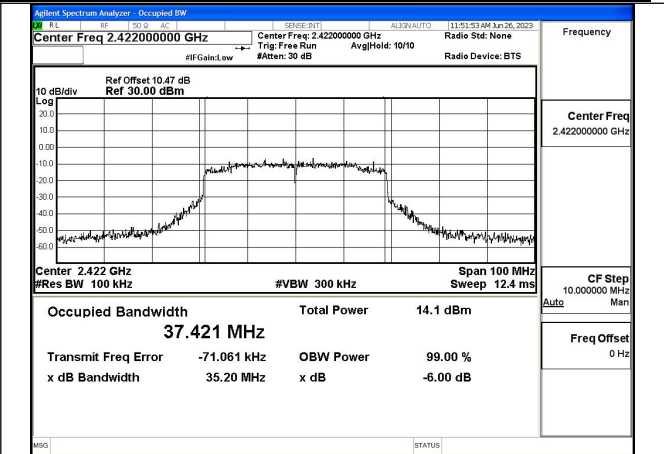

Mode:802.11ax HE40 Tone:484T Frequency:2422MHz
Ant:Chain0

Mode:802.11ax HE40 Tone:484T Frequency:2437MHz
Ant:Chain0

Mode:802.11ax HE40 Tone:484T Frequency:2452MHz
Ant:Chain0

Mode:802.11ax HE40 Tone:484T Frequency:2422MHz
Ant:Chain1