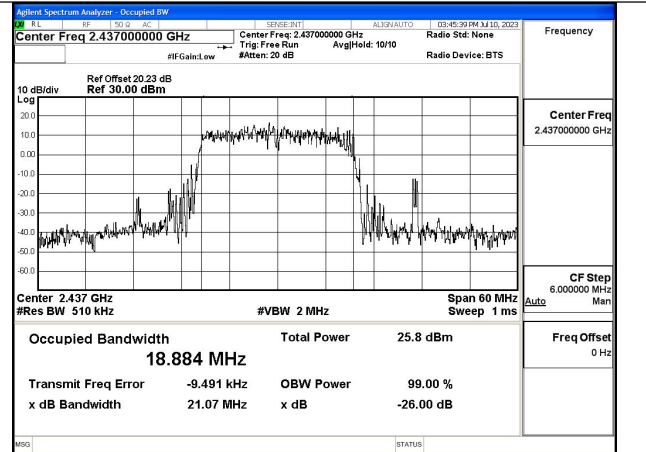

Test Mode: 802.11ax HE20

Mode:802.11ax HE20 Tone:242T Frequency:2437MHz Ant:Chain0