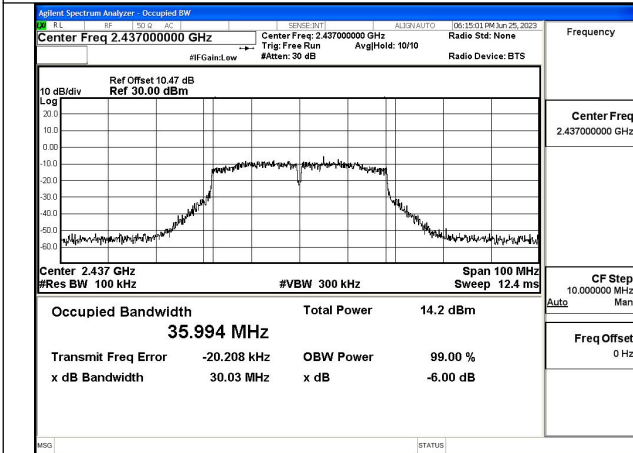

Mode:802.11n HT40 Frequency:2437MHz Ant:Chain1