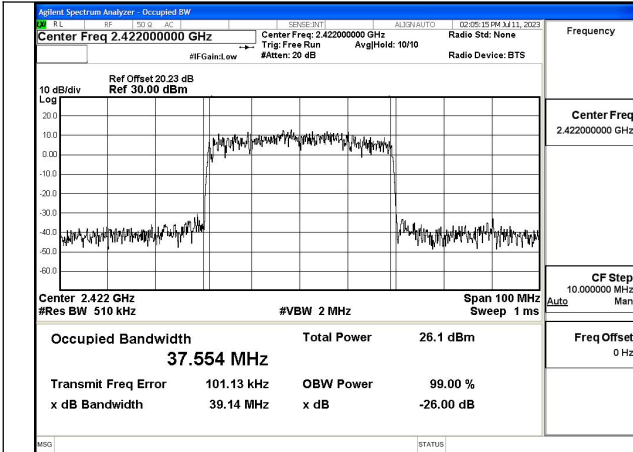

Mode:802.11n HT40 Frequency:2422MHz Ant:Chain1

Mode:802.11n HT40 Frequency:2437MHz Ant:Chain1

Mode:802.11n HT40 Frequency:2452MHz Ant:Chain1

Test Mode: 802.11ax HE40

Mode:802.11ax HE40 Tone:484T Frequency:2422MHz
Ant:Chain0