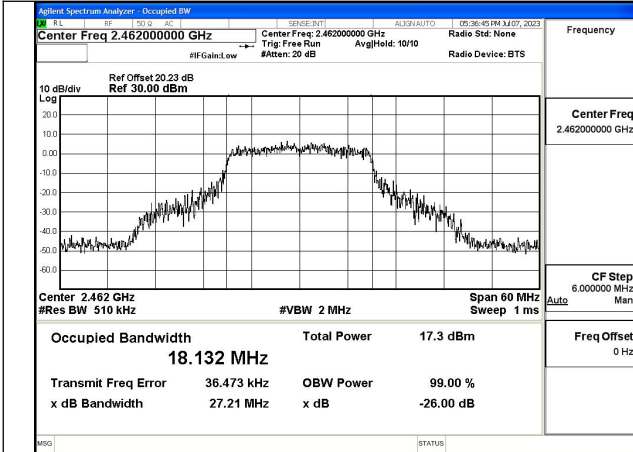

Mode:802.11n HT20 Frequency:2462MHz Ant:Chain0