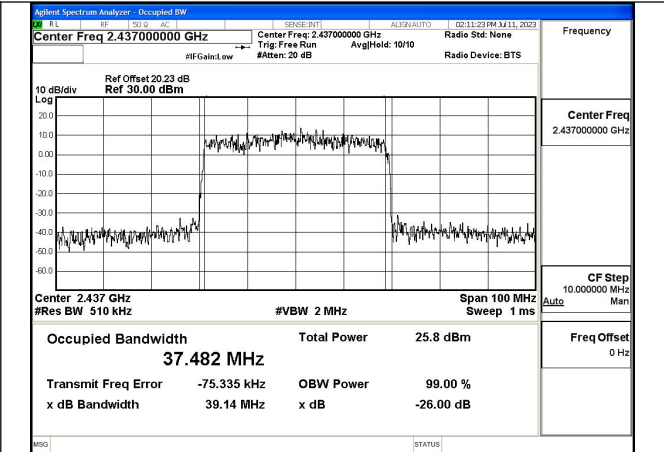

Mode:802.11n HT40 Frequency:2422MHz Ant:Chain1

Mode:802.11n HT40 Frequency:2437MHz Ant:Chain1

Mode:802.11n HT40 Frequency:2452MHz Ant:Chain1

Test Mode: 802.11ax HE40

Mode:802.11ax HE40 Tone:484T Frequency:2422MHz
Ant:Chain0