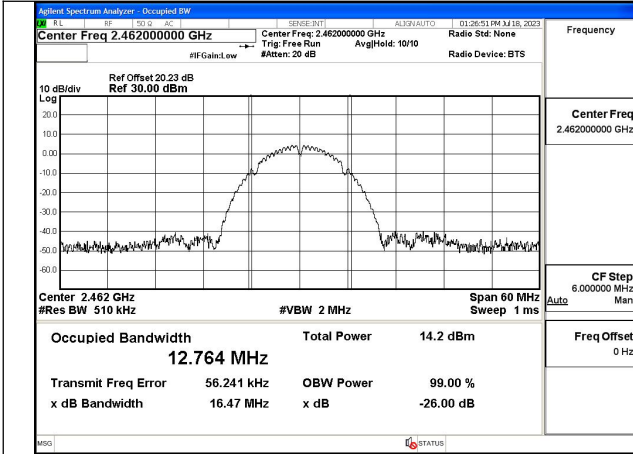

Mode:802.11b Frequency:2462MHz Ant:Chain0