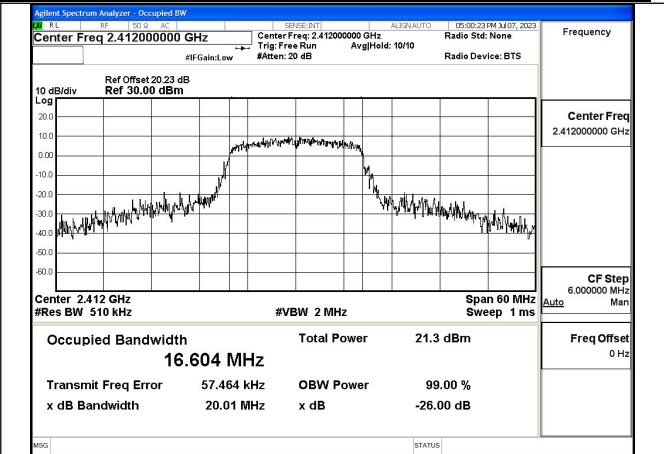

Mode:802.11g Frequency:2412MHz Ant:Chain1