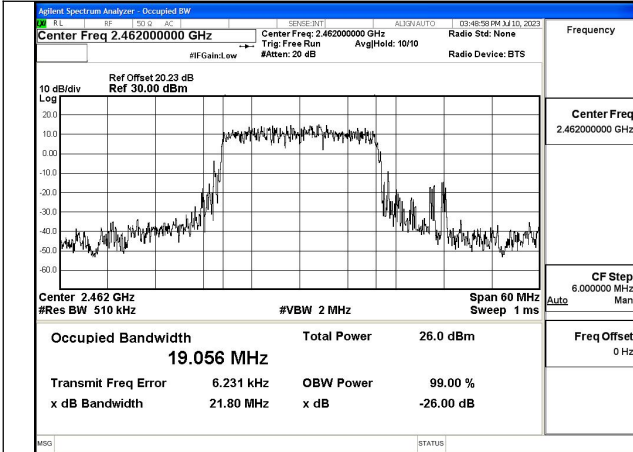

Mode:802.11n HT20 Frequency:2412MHz Ant:Chain1

Mode:802.11n HT20 Frequency:2437MHz Ant:Chain1

Mode:802.11n HT20 Frequency:2462MHz Ant:Chain1

Test Mode: 802.11ax HE20

Mode:802.11ax HE20 Tone:242T Frequency:2412MHz Ant:Chain0

Mode:802.11ax HE20 Tone:242T Frequency:2437MHz Ant:Chain0

Mode:802.11ax HE20 Tone:242T Frequency:2462MHz
Ant:Chain0

Mode:802.11ax HE20 Tone:242T Frequency:2412MHz
Ant:Chain1

Mode:802.11ax HE20 Tone:242T Frequency:2437MHz
Ant:Chain1