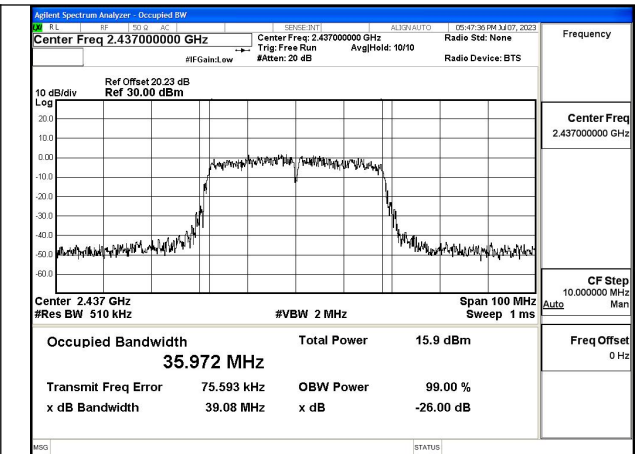

Mode:802.11ax HE20 Tone:242T Frequency:2437MHz Ant:Chain0

Mode:802.11ax HE20 Tone:242T Frequency:2462MHz
Ant:Chain0

Mode:802.11ax HE20 Tone:242T Frequency:2412MHz
Ant:Chain1

Mode:802.11ax HE20 Tone:242T Frequency:2437MHz
Ant:Chain1

Mode:802.11ax HE20 Tone:242T Frequency:2462MHz
Ant:Chain1

Test Mode: 802.11n HT40

Mode:802.11n HT40 Frequency:2422MHz Ant:Chain0

Mode:802.11n HT40 Frequency:2437MHz Ant:Chain0

Mode:802.11n HT40 Frequency:2452MHz Ant:Chain0