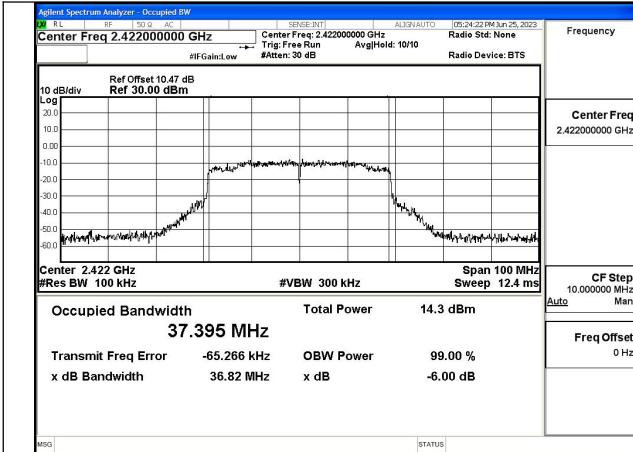

Mode:802.11ax HE40 Tone:484T Frequency:2422MHz
Ant:Chain0

Mode:802.11ax HE40 Tone:484T Frequency:2437MHz
Ant:Chain0

Mode:802.11ax HE40 Tone:484T Frequency:2452MHz
Ant:Chain0

Mode:802.11ax HE40 Tone:484T Frequency:2422MHz
Ant:Chain1