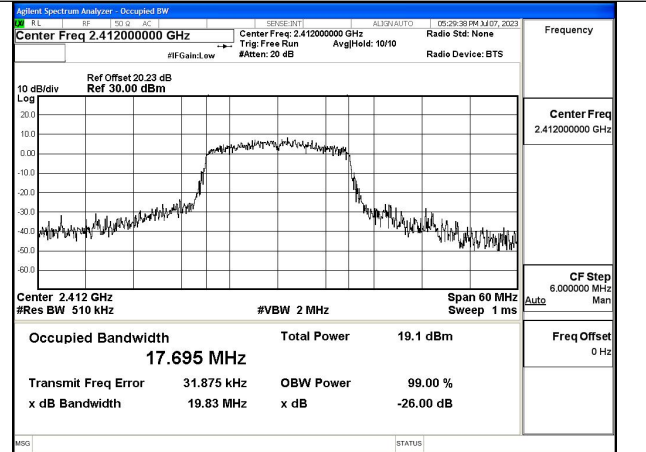

Mode:802.11n HT20 Frequency:2412MHz Ant:Chain1