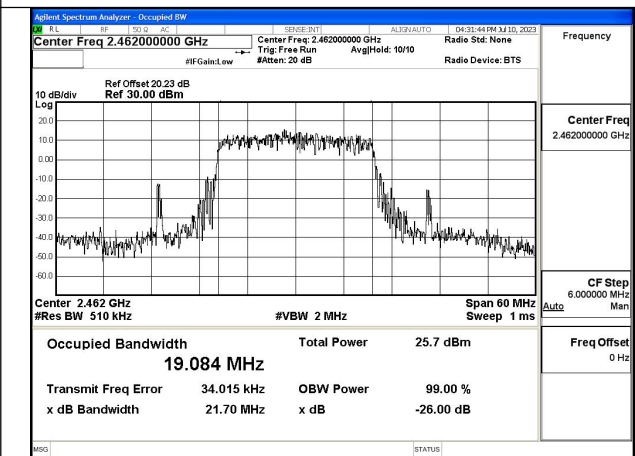

Mode:802.11ax HE20 Tone:242T Frequency:2437MHz Ant:Chain0

Mode:802.11ax HE20 Tone:242T Frequency:2462MHz
Ant:Chain0

Mode:802.11ax HE20 Tone:242T Frequency:2412MHz
Ant:Chain1

Mode:802.11ax HE20 Tone:242T Frequency:2437MHz
Ant:Chain1