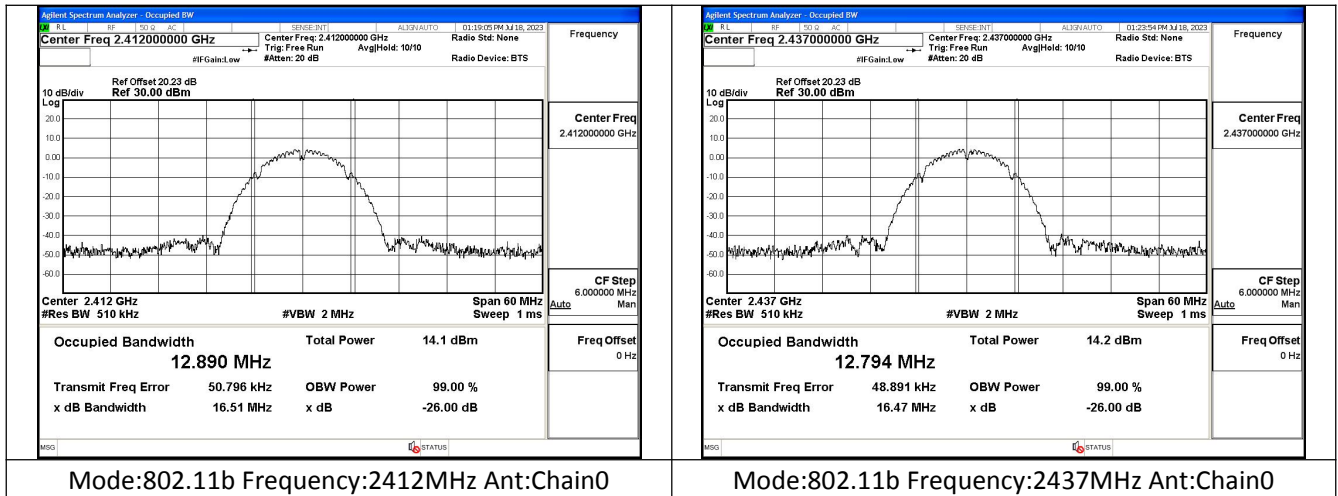

99% Bandwidth

Test Mode	Antenna	99% bandwidth(MHz)		
		Channel No.1	Channel No.6	Channel No.11
		2412MHz	2437MHz	2462MHz
802.11b	Chain0	12.890	12.794	12.764
802.11b	Chain1	12.850	12.771	12.745
802.11g	Chain0	16.695	16.668	16.891
802.11g	Chain1	16.604	16.683	16.782
802.11n HT20	Chain0	17.693	18.021	18.132
802.11n HT20	Chain1	17.695	17.955	18.048
802.11ax HE20	Chain0	18.138	18.884	19.056
802.11ax HE20	Chain1	17.399	18.928	19.084

Test Mode	Antenna	99% bandwidth(MHz)		
		Channel No.3	Channel No.6	Channel No.9
		2422MHz	2437MHz	2452MHz
802.11n HT40	Chain0	35.890	35.972	35.924
802.11n HT40	Chain1	35.913	35.956	35.836
802.11ax HE40	Chain0	37.554	37.482	37.581
802.11ax HE40	Chain1	37.730	37.150	37.663

Test Mode: 802.11b