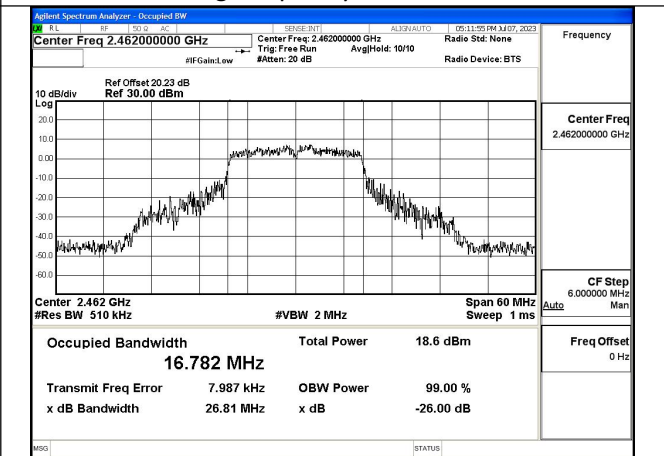

Mode:802.11g Frequency:2412MHz Ant:Chain0

Mode:802.11g Frequency:2437MHz Ant:Chain0

Mode:802.11g Frequency:2462MHz Ant:Chain0

Mode:802.11g Frequency:2412MHz Ant:Chain1

Mode:802.11g Frequency:2437MHz Ant:Chain1