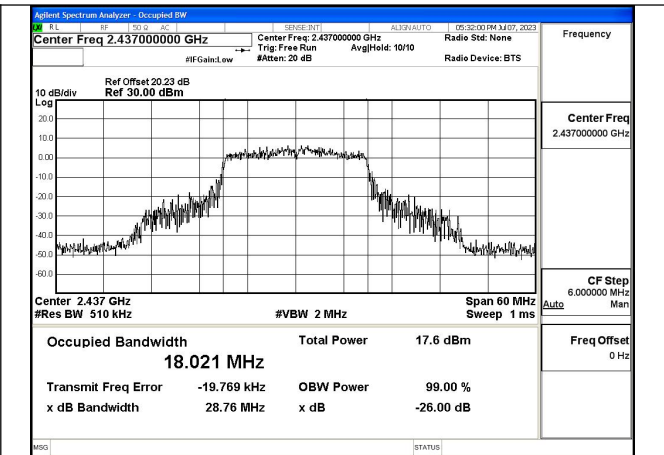

Test Mode: 802.11n HT20

Mode:802.11n HT20 Frequency:2437MHz Ant:Chain0