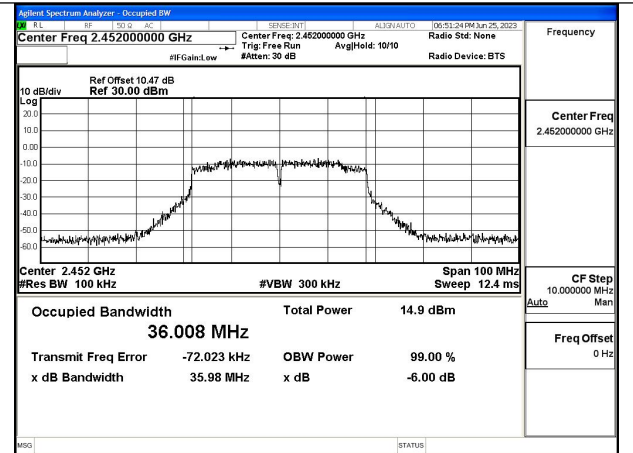

Mode:802.11n HT40 Frequency:2452MHz Ant:Chain1