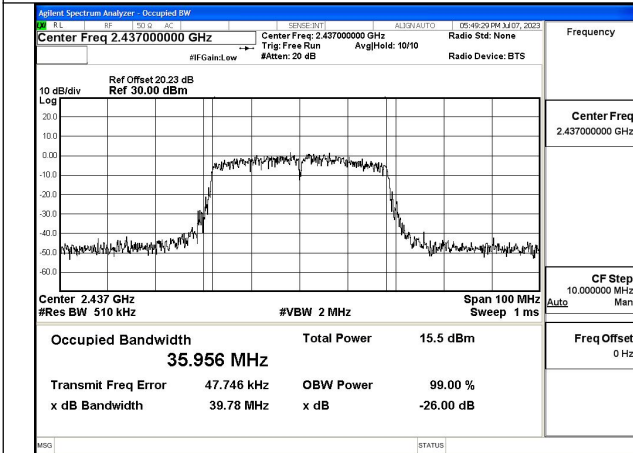

Mode:802.11n HT40 Frequency:2437MHz Ant:Chain1