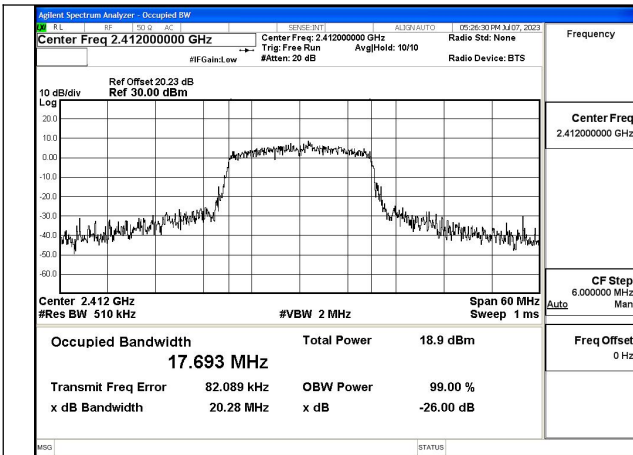

Test Mode: 802.11n HT20

Mode:802.11n HT20 Frequency:2412MHz Ant:Chain0