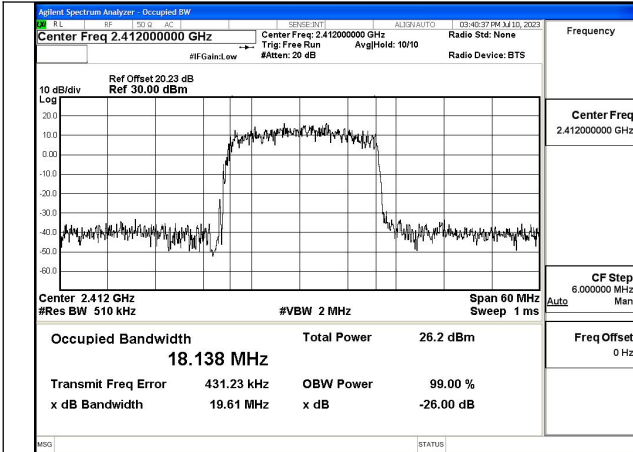

Test Mode: 802.11ax HE20

Mode:802.11ax HE20 Tone:242T Frequency:2412MHz Ant:Chain0