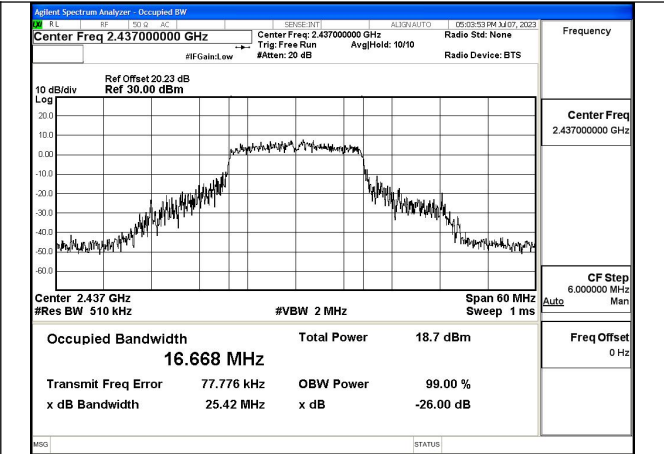

Mode:802.11g Frequency:2437MHz Ant:Chain0