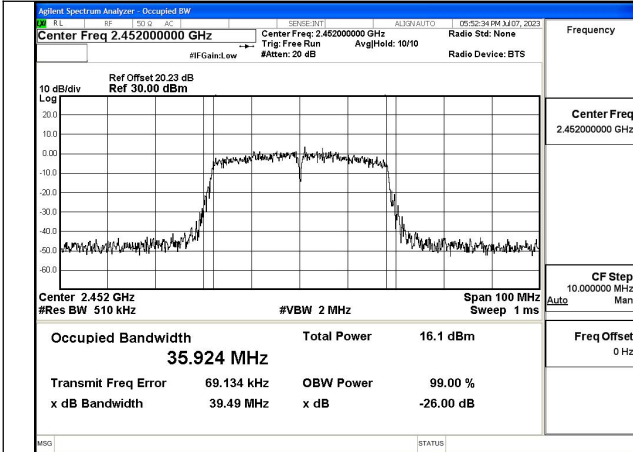

Mode:802.11ax HE20 Tone:242T Frequency:2437MHz Ant:Chain0

Mode:802.11ax HE20 Tone:242T Frequency:2462MHz
Ant:Chain0

Mode:802.11ax HE20 Tone:242T Frequency:2412MHz
Ant:Chain1

Mode:802.11ax HE20 Tone:242T Frequency:2437MHz
Ant:Chain1

Mode:802.11ax HE20 Tone:242T Frequency:2462MHz
Ant:Chain1

Test Mode: 802.11n HT40

Mode:802.11n HT40 Frequency:2422MHz Ant:Chain0

Mode:802.11n HT40 Frequency:2437MHz Ant:Chain0

Mode:802.11n HT40 Frequency:2452MHz Ant:Chain0