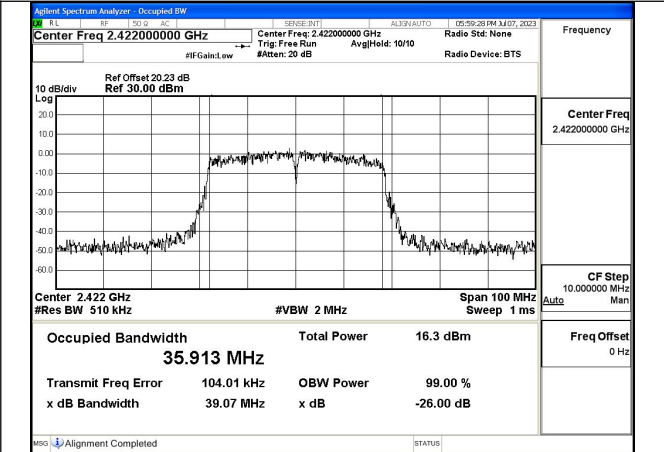

Mode:802.11ax HE20 Tone:242T Frequency:2437MHz Ant:Chain0

Mode:802.11ax HE20 Tone:242T Frequency:2462MHz
Ant:Chain0

Mode:802.11ax HE20 Tone:242T Frequency:2412MHz
Ant:Chain1

Mode:802.11ax HE20 Tone:242T Frequency:2437MHz
Ant:Chain1

Mode:802.11ax HE20 Tone:242T Frequency:2462MHz
Ant:Chain1

Test Mode: 802.11n HT40

Mode:802.11n HT40 Frequency:2422MHz Ant:Chain0

Mode:802.11n HT40 Frequency:2437MHz Ant:Chain0

Mode:802.11n HT40 Frequency:2452MHz Ant:Chain0