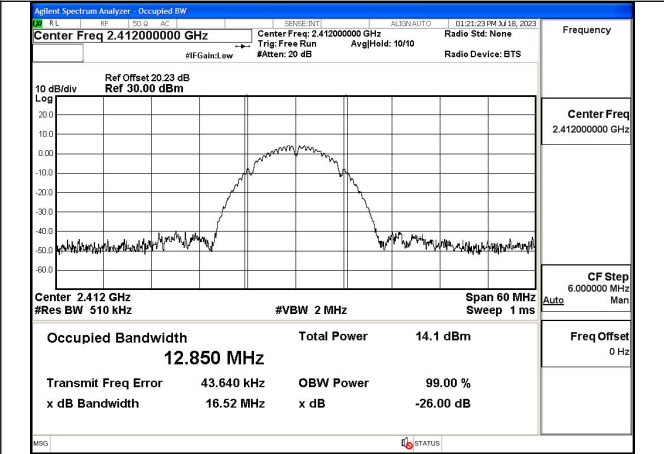

Mode:802.11b Frequency:2412MHz Ant:Chain1