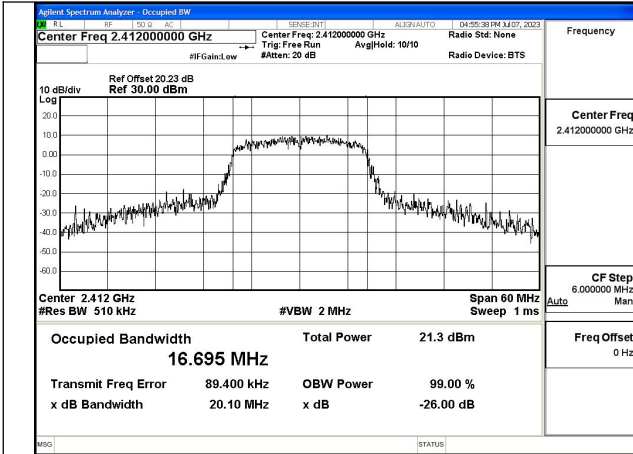

Test Mode: 802.11b

Mode:802.11b Frequency:2462MHz Ant:Chain0

Mode:802.11b Frequency:2412MHz Ant:Chain1

Mode:802.11b Frequency:2437MHz Ant:Chain1

Mode:802.11b Frequency:2462MHz Ant:Chain1

Test Mode: 802.11g