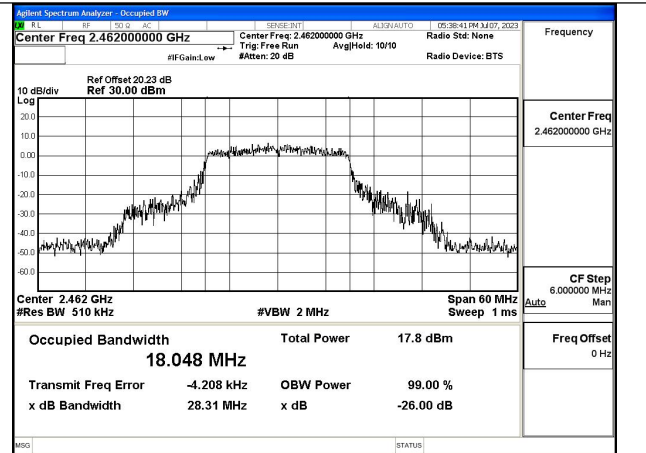

Mode:802.11g Frequency:2462MHz Ant:Chain1

Test Mode: 802.11n HT20

Mode:802.11n HT20 Frequency:2412MHz Ant:Chain0

Mode:802.11n HT20 Frequency:2437MHz Ant:Chain0

Mode:802.11n HT20 Frequency:2462MHz Ant:Chain0

Mode:802.11n HT20 Frequency:2412MHz Ant:Chain1

Mode:802.11n HT20 Frequency:2437MHz Ant:Chain1

Mode:802.11n HT20 Frequency:2462MHz Ant:Chain1

Test Mode: 802.11ax HE20

Mode:802.11ax HE20 Tone:242T Frequency:2412MHz Ant:Chain0