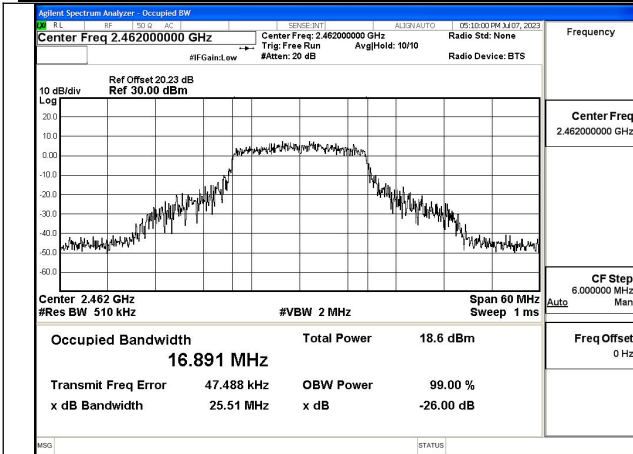

Mode:802.11g Frequency:2462MHz Ant:Chain0