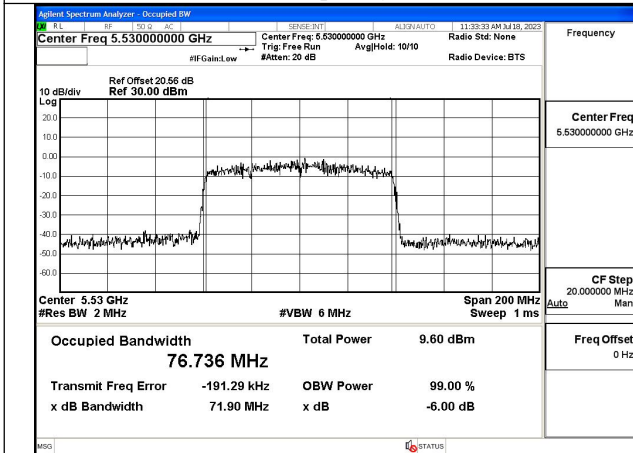

Mode:802.11ac VHT80 Frequency:5610MHz
Ant:Chain0

Mode:802.11ac VHT80 Frequency:5530MHz
Ant:Chain1

Mode:802.11ac VHT80 Frequency:5610MHz
Ant:Chain1

Test Mode: 802.11ax HE80

Mode:802.11ax HE80 Frequency:5530MHz Ant:Chain0

Mode:802.11ax HE80 Frequency:5610MHz Ant:Chain0

Mode:802.11ax HE80 Frequency:5530MHz Ant:Chain1

Mode:802.11ax HE80 Frequency:5610MHz Ant:Chain1

Transmitter Power Spectral Density

Offset 20.56dB = Attenuator + Temporary antenna connector loss + Cable loss