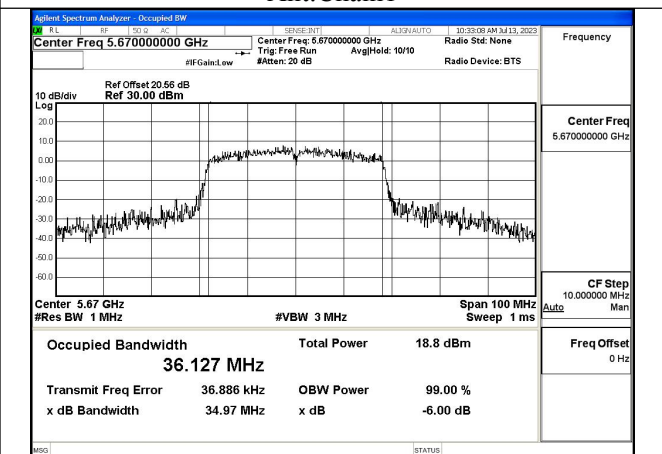

Mode:802.11ac VHT40 Frequency:5510MHz
Ant:Chain0

Mode:802.11ac VHT40 Frequency:5590MHz
Ant:Chain0

Mode:802.11ac VHT40 Frequency:5670MHz
Ant:Chain0

Mode:802.11ac VHT40 Frequency:5510MHz
Ant:Chain1

Mode:802.11ac VHT40 Frequency:5590MHz
Ant:Chain1