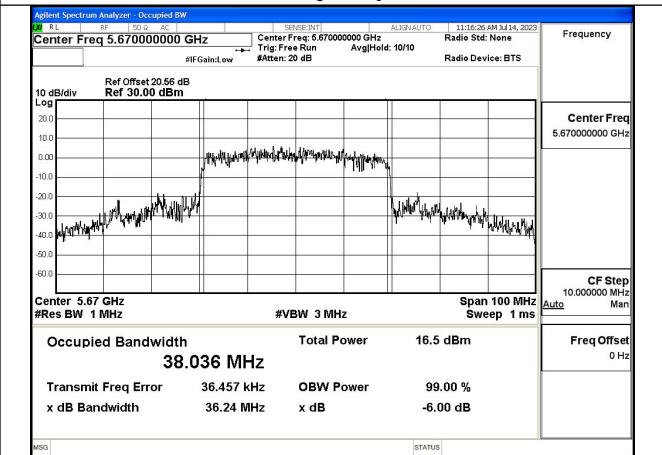

Mode:802.11ax HE40 Frequency:5670MHz Ant:Chain0

Mode:802.11ax HE40 Frequency:5510MHz Ant:Chain1

Mode:802.11ax HE40 Frequency:5590MHz Ant:Chain1

Mode:802.11ax HE40 Frequency:5670MHz Ant:Chain1