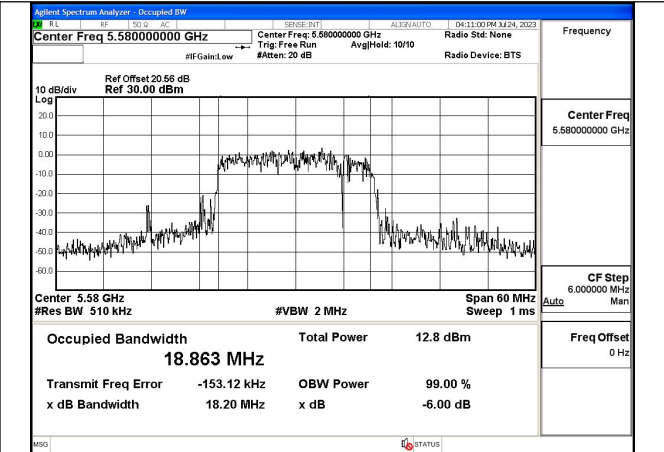

Test Mode: 802.11ax HE20

Mode:802.11ax HE20 Frequency:5500MHz Ant:Chain0

Mode:802.11ax HE20 Frequency:5580MHz Ant:Chain0

Mode:802.11ax HE20 Frequency:5700MHz Ant:Chain0

Mode:802.11ax HE20 Frequency:5500MHz Ant:Chain1