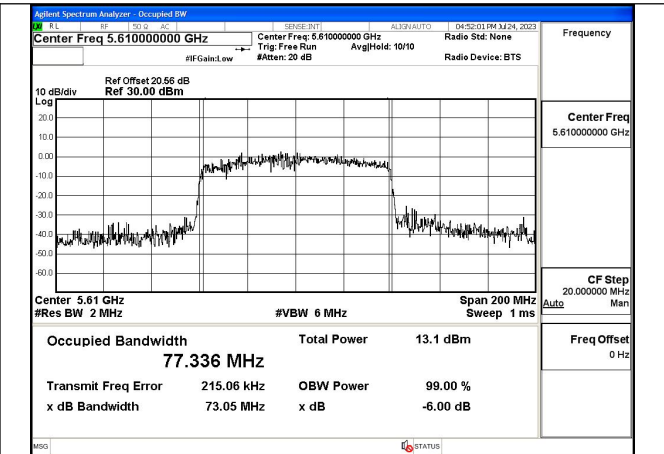

Test Mode: 802.11ax HE80