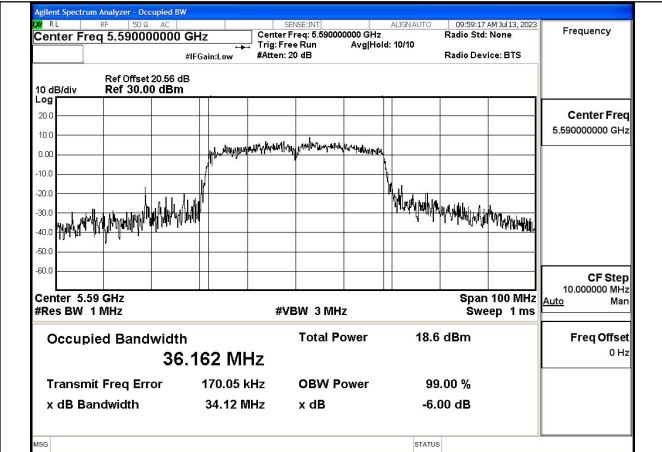

Test Mode: 802.11n HT40

Mode:802.11n HT40 Frequency:5590MHz Ant:Chain0