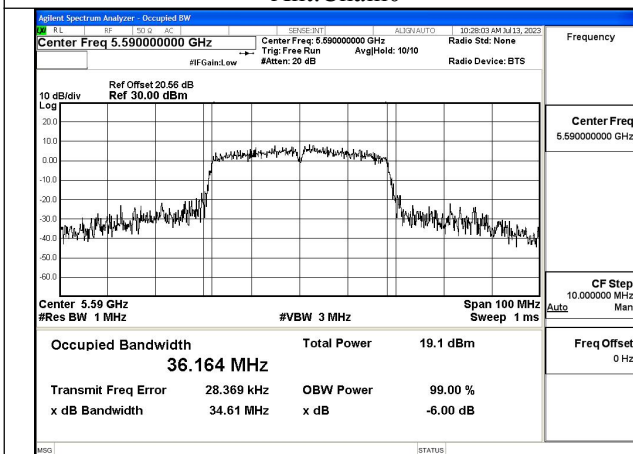

Mode:802.11ac VHT40 Frequency:5510MHz
Ant:Chain0

Mode:802.11ac VHT40 Frequency:5590MHz
Ant:Chain0

Mode:802.11ac VHT40 Frequency:5670MHz
Ant:Chain0

Mode:802.11ac VHT40 Frequency:5510MHz
Ant:Chain1

Mode:802.11ac VHT40 Frequency:5590MHz
Ant:Chain1