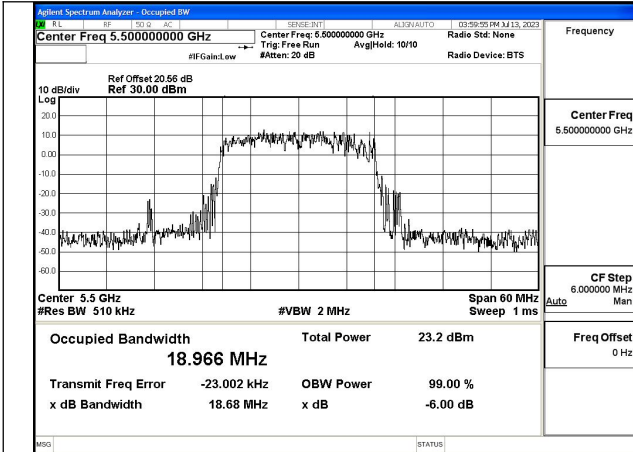

Test Mode: 802.11ax HE20

Mode:802.11ax HE20 Frequency:5500MHz Ant:Chain0

Mode:802.11ax HE20 Frequency:5580MHz Ant:Chain0

Mode:802.11ax HE20 Frequency:5700MHz Ant:Chain0

Mode:802.11ax HE20 Frequency:5500MHz Ant:Chain1