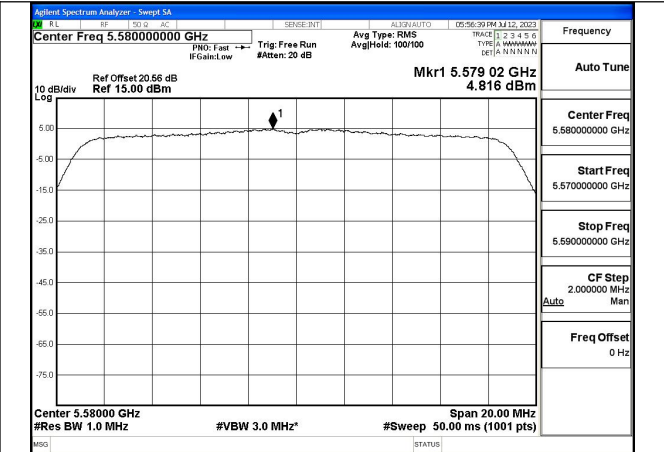

Test Mode: 802.11n HT20

Mode:802.11n HT20 Frequency:5580MHz Ant:Chain0