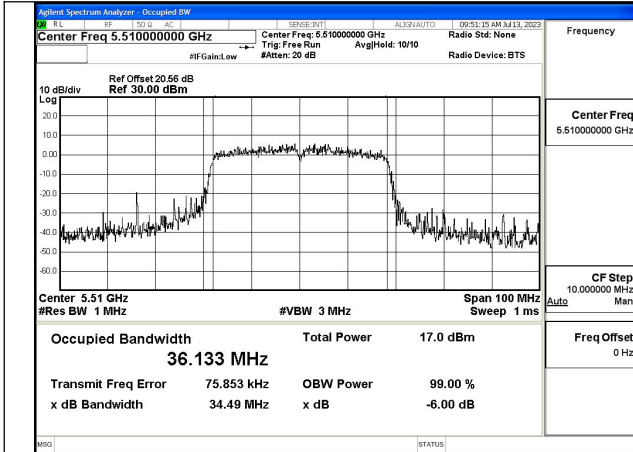

Test Mode: 802.11n HT40

Mode:802.11n HT40 Frequency:5510MHz Ant:Chain0