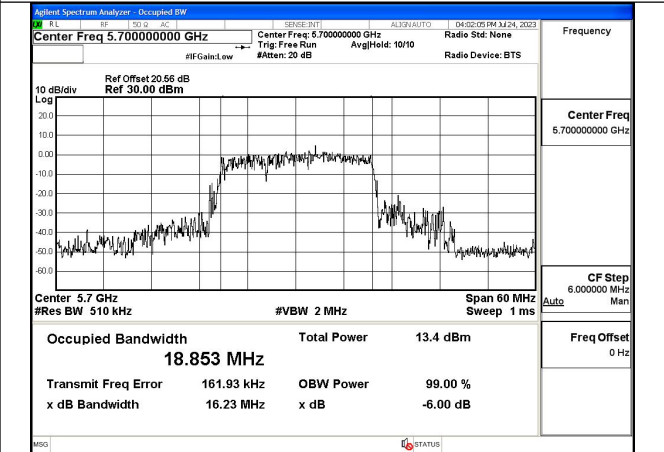

Test Mode: 802.11ax HE20

Mode:802.11ax HE20 Frequency:5500MHz Ant:Chain0

Mode:802.11ax HE20 Frequency:5580MHz Ant:Chain0

Mode:802.11ax HE20 Frequency:5700MHz Ant:Chain0

Mode:802.11ax HE20 Frequency:5500MHz Ant:Chain1