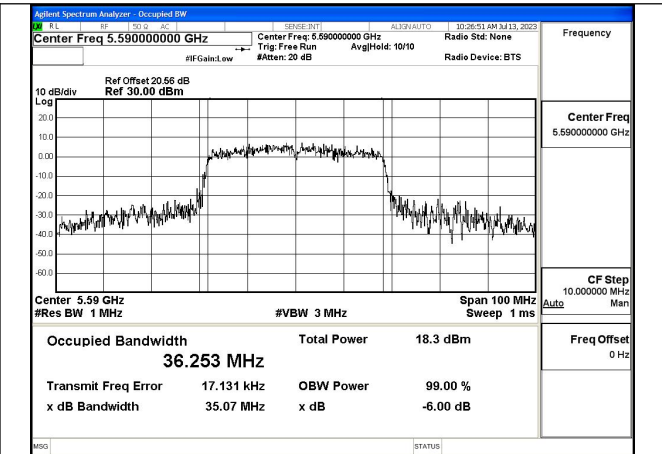

Mode:802.11ac VHT40 Frequency:5590MHz
Ant:Chain0