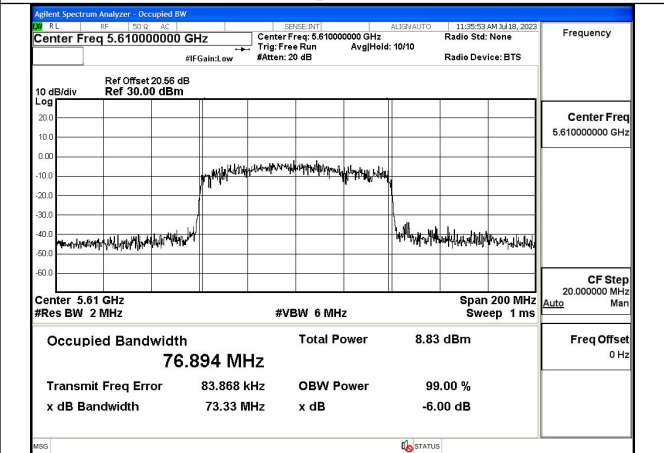

Mode:802.11ac VHT80 Frequency:5610MHz
Ant:Chain0

Mode:802.11ac VHT80 Frequency:5530MHz
Ant:Chain1

Mode:802.11ac VHT80 Frequency:5610MHz
Ant:Chain1

Test Mode: 802.11ax HE80

Mode:802.11ax HE80 Frequency:5530MHz Ant:Chain0

Mode:802.11ax HE80 Frequency:5610MHz Ant:Chain0

Mode:802.11ax HE80 Frequency:5530MHz Ant:Chain1

Mode:802.11ax HE80 Frequency:5610MHz Ant:Chain1

Transmitter Power Spectral Density

Offset 20.56dB = Attenuator + Temporary antenna connector loss + Cable loss