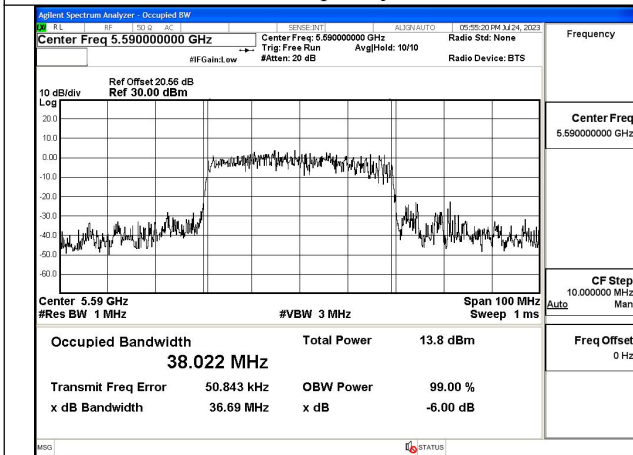

Mode:802.11ax HE40 Frequency:5670MHz Ant:Chain0

Mode:802.11ax HE40 Frequency:5510MHz Ant:Chain1

Mode:802.11ax HE40 Frequency:5590MHz Ant:Chain1

Mode:802.11ax HE40 Frequency:5670MHz Ant:Chain1