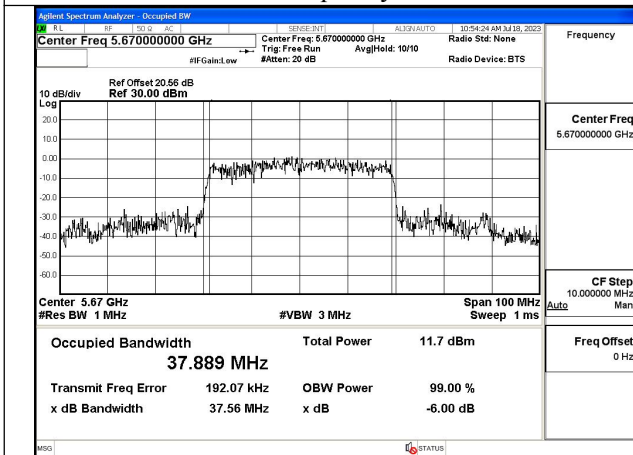

Mode:802.11ax HE40 Frequency:5510MHz Ant:Chain0

Mode:802.11ax HE40 Frequency:5590MHz Ant:Chain0