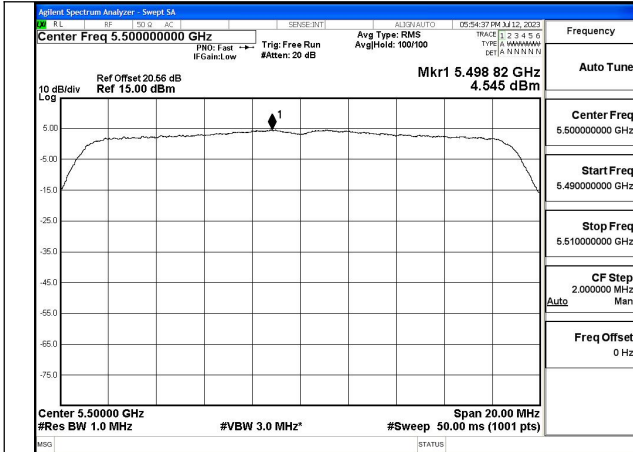

Test Mode: 802.11n HT20

Mode:802.11n HT20 Frequency:5500MHz Ant:Chain0