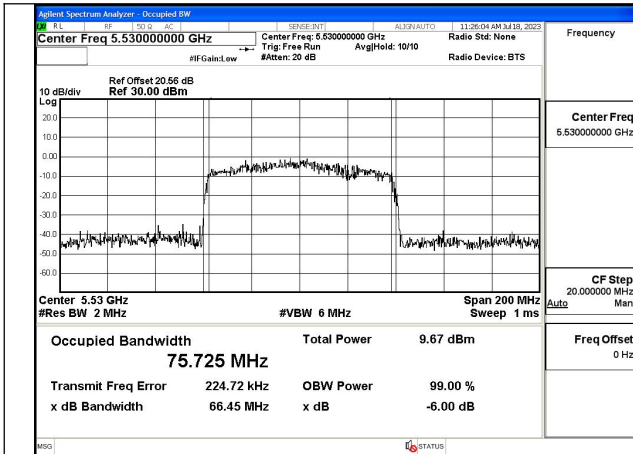

Test Mode: 802.11ax HE80