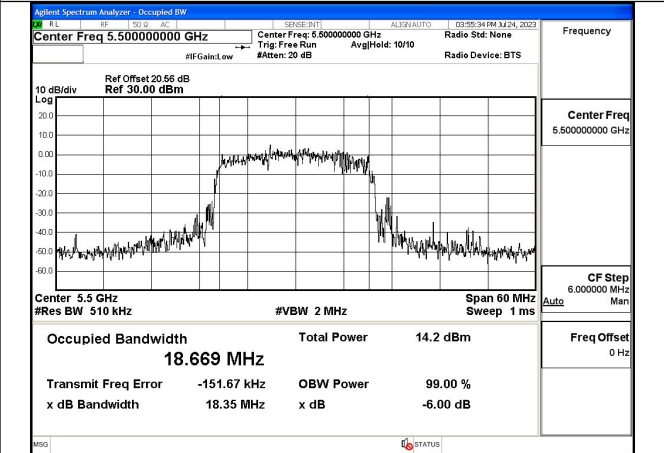

Test Mode: 802.11ax HE20

Mode:802.11ax HE20 Frequency:5500MHz Ant:Chain0

Mode:802.11ax HE20 Frequency:5580MHz Ant:Chain0

Mode:802.11ax HE20 Frequency:5700MHz Ant:Chain0

Mode:802.11ax HE20 Frequency:5500MHz Ant:Chain1