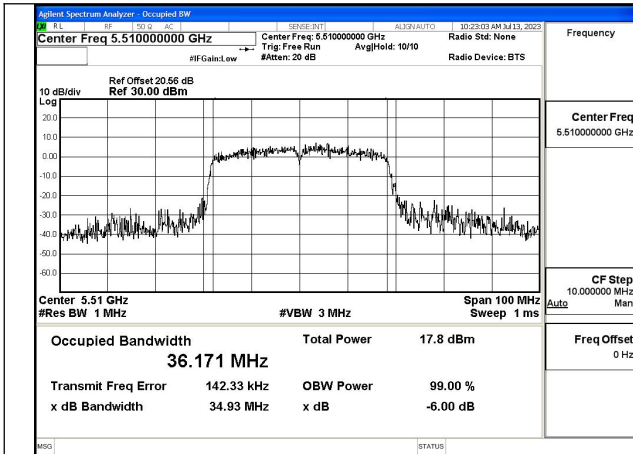

Mode:802.11n HT40 Frequency:5670MHz Ant:Chain0

Mode:802.11n HT40 Frequency:5510MHz Ant:Chain1

Mode:802.11n HT40 Frequency:5590MHz Ant:Chain1

Mode:802.11n HT40 Frequency:5670MHz Ant:Chain1

Test Mode: 802.11ac VHT40