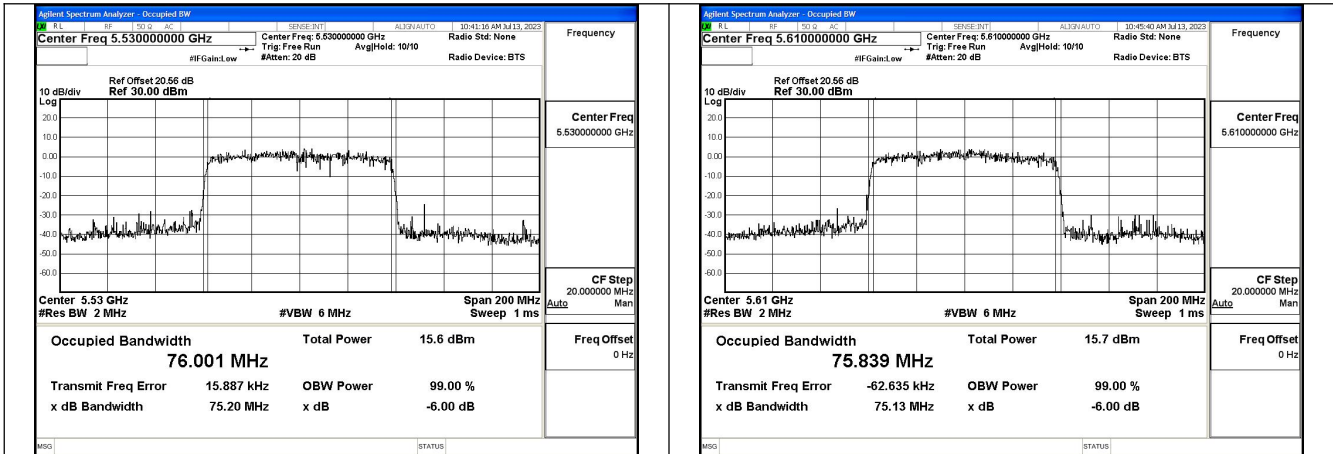

Test Mode: 802.11ac VHT80

Mode:802.11ac VHT80 Frequency:5530MHz
Ant:Chain0

Mode:802.11ac VHT80 Frequency:5610MHz
Ant:Chain0