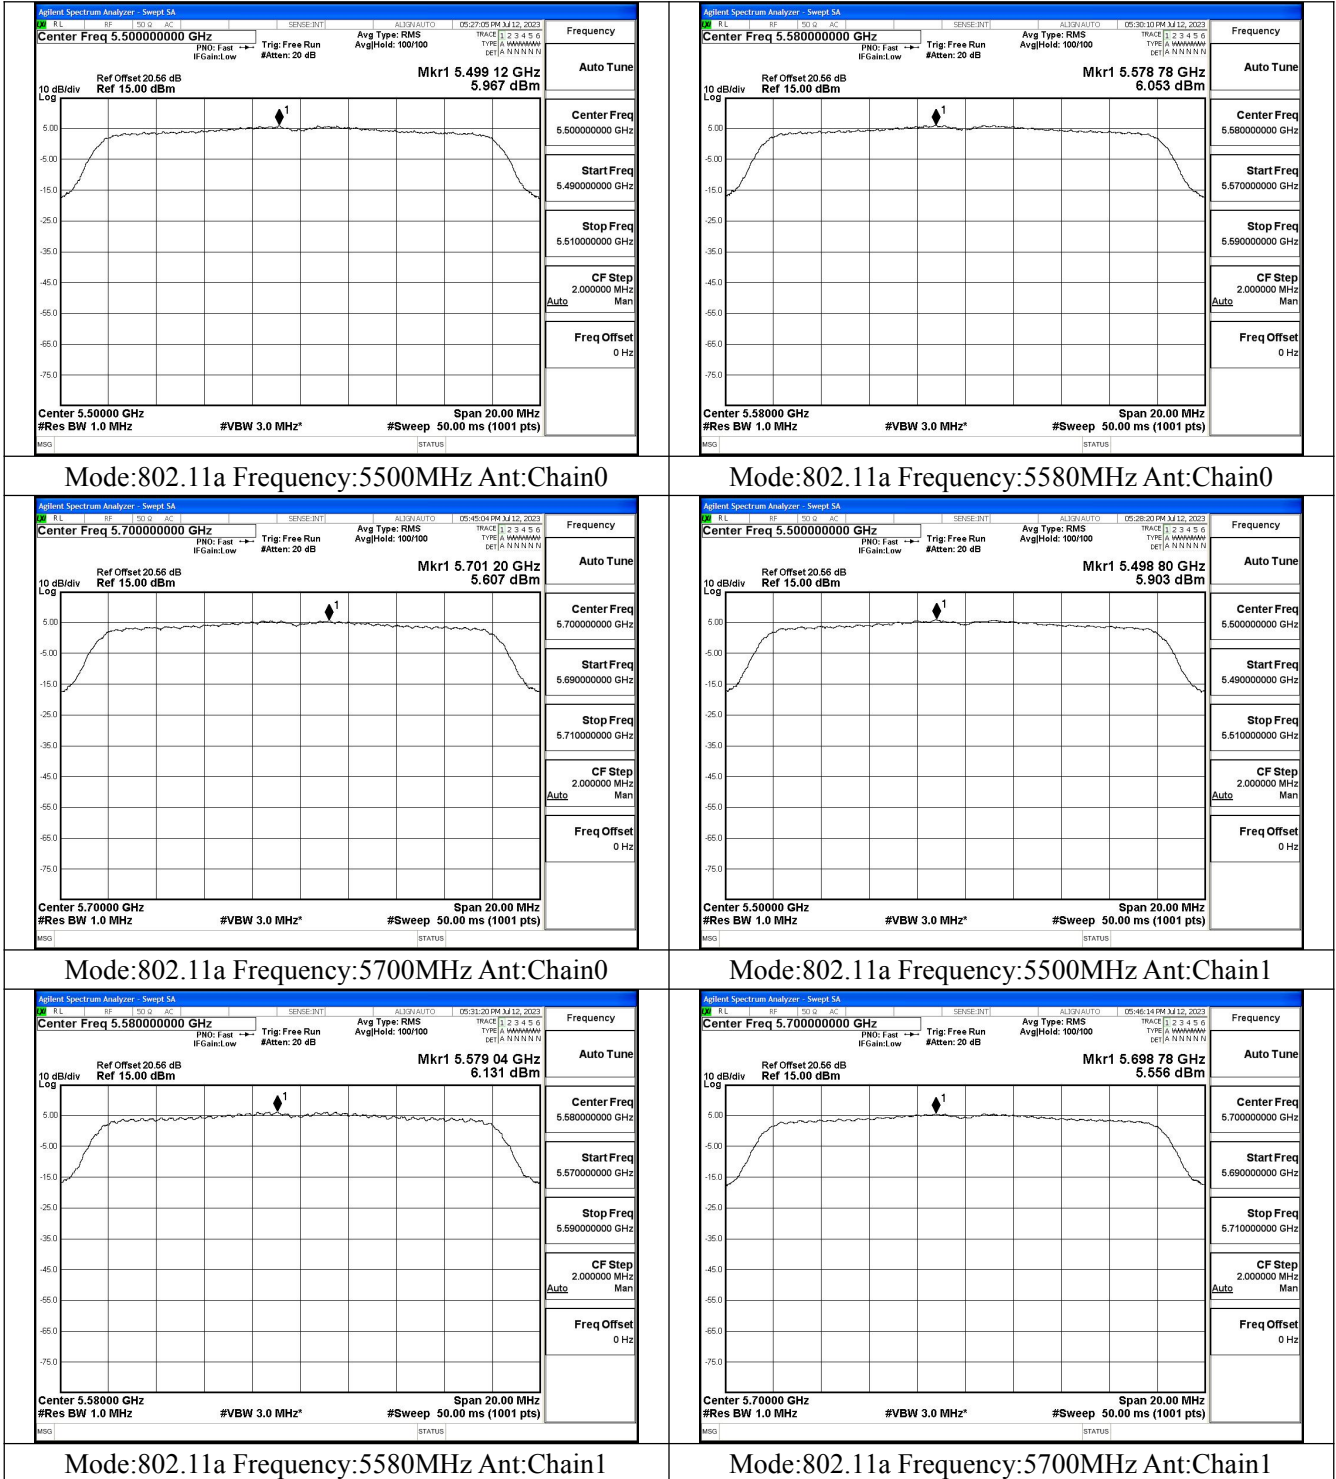

Test Mode: 802.11a