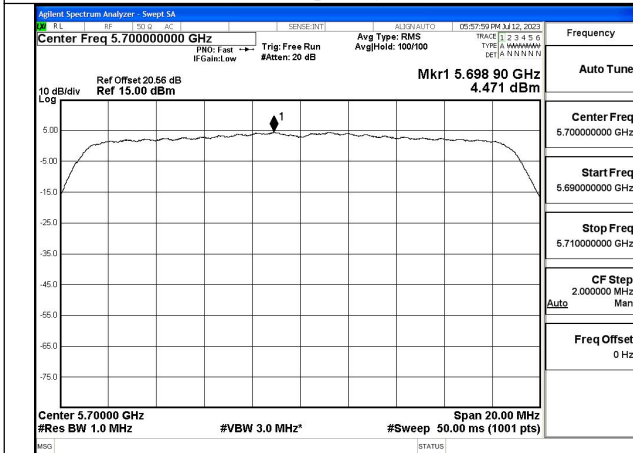

TestMode	Antenna	Tones	5530MHz		---		5610MHz	
			Correction Factor(dB)	Power Density (dBm/MHz)	Correction Factor(dB)	Power Density (dBm/MHz)	Correction Factor(dB)	Power Density (dBm/MHz)
802.11ac VHT80	Chain0	NA	0.00	-5.538	---	---	0.00	-5.716
802.11ac VHT80	Chain1	NA	0.00	-6.259	---	---	0.00	-6.157
802.11ac VHT80	MIMO	NA	0.00	-2.873	---	---	0.00	-2.921
802.11ax HE80	Chain0	26T	0.11	5.595	---	---	0.11	5.636
802.11ax HE80	Chain1	26T	0.10	5.789	---	---	0.10	5.008
802.11ax HE80	MIMO	26T	0.11	8.703	---	---	0.11	8.344
802.11ax HE80	Chain0	52T	0.11	2.324	---	---	0.11	1.186
802.11ax HE80	Chain1	52T	0.10	2.442	---	---	0.10	1.017
802.11ax HE80	MIMO	52T	0.11	5.394	---	---	0.11	4.113
802.11ax HE80	Chain0	106T	0.11	-0.636	---	---	0.11	-1.095
802.11ax HE80	Chain1	106T	0.10	-0.988	---	---	0.10	-1.233
802.11ax HE80	MIMO	106T	0.11	2.202	---	---	0.11	1.847
802.11ax HE80	Chain0	242T	0.11	-3.758	---	---	0.11	-4.269
802.11ax HE80	Chain1	242T	0.10	-3.949	---	---	0.10	-3.958
802.11ax HE80	MIMO	242T	0.11	-0.842	---	---	0.11	-1.100
802.11ax HE80	Chain0	484T	0.11	-7.645	---	---	0.11	-7.347
802.11ax HE80	Chain1	484T	0.10	-7.552	---	---	0.10	-7.340
802.11ax HE80	MIMO	484T	0.11	-4.588	---	---	0.11	-4.333
802.11ax HE80	Chain0	996T	0.11	-9.588	---	---	0.11	-9.373
802.11ax HE80	Chain1	996T	0.10	-9.413	---	---	0.10	-9.405
802.11ax HE80	MIMO	996T	0.11	-6.489	---	---	0.11	-6.379

Test Mode: 802.11a

Test Mode: 802.11n HT20

Mode:802.11n HT20 Frequency:5500MHz Ant:Chain0

Mode:802.11n HT20 Frequency:5580MHz Ant:Chain0

Mode:802.11n HT20 Frequency:5700MHz Ant:Chain0

Mode:802.11n HT20 Frequency:5500MHz Ant:Chain1