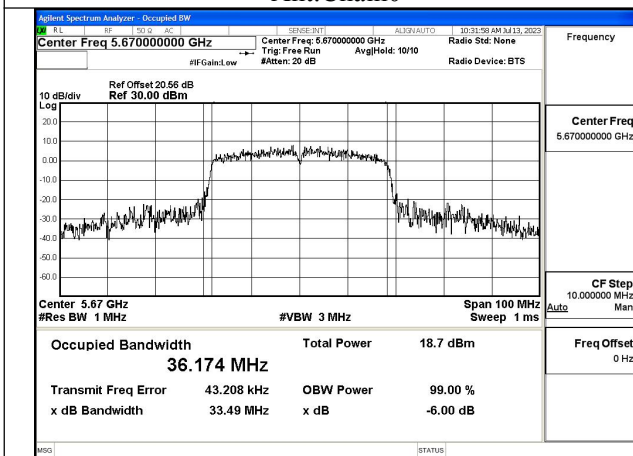

Mode:802.11ac VHT40 Frequency:5670MHz
Ant:Chain0