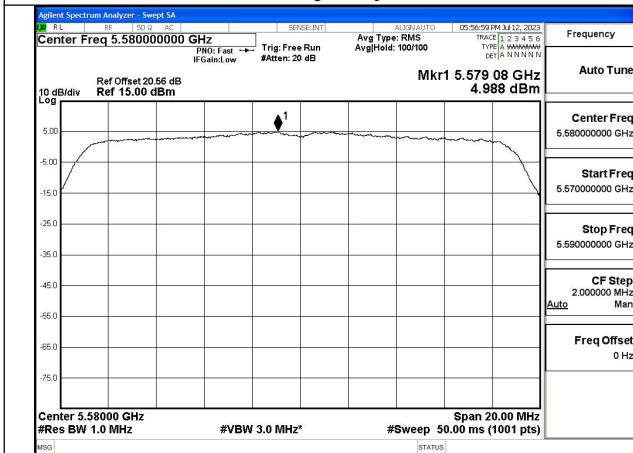

TestMode	Antenna	Tones	5530MHz		---		5610MHz	
			Correction Factor(dB)	Power Density (dBm/MHz)	Correction Factor(dB)	Power Density (dBm/MHz)	Correction Factor(dB)	Power Density (dBm/MHz)
802.11ac VHT80	Chain0	NA	0.00	-5.538	---	---	0.00	-5.716
802.11ac VHT80	Chain1	NA	0.00	-6.259	---	---	0.00	-6.157
802.11ac VHT80	MIMO	NA	0.00	-2.873	---	---	0.00	-2.921
802.11ax HE80	Chain0	26T	0.11	5.595	---	---	0.11	5.636
802.11ax HE80	Chain1	26T	0.10	5.789	---	---	0.10	5.008
802.11ax HE80	MIMO	26T	0.11	8.703	---	---	0.11	8.344
802.11ax HE80	Chain0	52T	0.11	2.324	---	---	0.11	1.186
802.11ax HE80	Chain1	52T	0.10	2.442	---	---	0.10	1.017
802.11ax HE80	MIMO	52T	0.11	5.394	---	---	0.11	4.113
802.11ax HE80	Chain0	106T	0.11	-0.636	---	---	0.11	-1.095
802.11ax HE80	Chain1	106T	0.10	-0.988	---	---	0.10	-1.233
802.11ax HE80	MIMO	106T	0.11	2.202	---	---	0.11	1.847
802.11ax HE80	Chain0	242T	0.11	-3.758	---	---	0.11	-4.269
802.11ax HE80	Chain1	242T	0.10	-3.949	---	---	0.10	-3.958
802.11ax HE80	MIMO	242T	0.11	-0.842	---	---	0.11	-1.100
802.11ax HE80	Chain0	484T	0.11	-7.645	---	---	0.11	-7.347
802.11ax HE80	Chain1	484T	0.10	-7.552	---	---	0.10	-7.340
802.11ax HE80	MIMO	484T	0.11	-4.588	---	---	0.11	-4.333
802.11ax HE80	Chain0	996T	0.11	-9.588	---	---	0.11	-9.373
802.11ax HE80	Chain1	996T	0.10	-9.413	---	---	0.10	-9.405
802.11ax HE80	MIMO	996T	0.11	-6.489	---	---	0.11	-6.379

Test Mode: 802.11a

Test Mode: 802.11n HT20

Mode:802.11n HT20 Frequency:5500MHz Ant:Chain0

Mode:802.11n HT20 Frequency:5580MHz Ant:Chain0

Mode:802.11n HT20 Frequency:5700MHz Ant:Chain0

Mode:802.11n HT20 Frequency:5500MHz Ant:Chain1

Mode:802.11n HT20 Frequency:5580MHz Ant:Chain1

Mode:802.11n HT20 Frequency:5700MHz Ant:Chain1