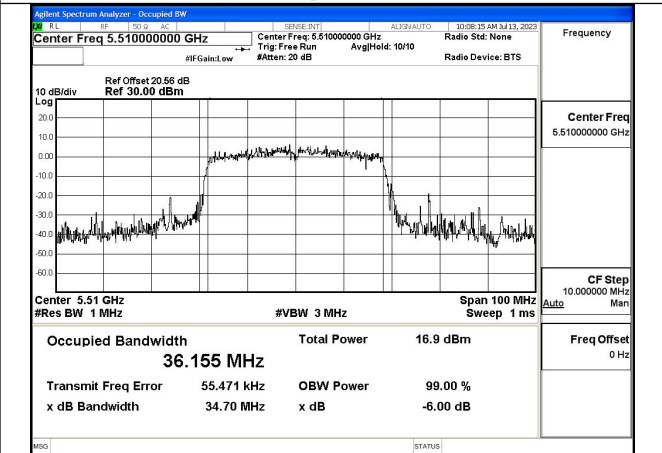

Mode:802.11ax HE20 Frequency:5580MHz Ant:Chain1

Mode:802.11ax HE20 Frequency:5700MHz Ant:Chain1

Test Mode: 802.11n HT40

Mode:802.11n HT40 Frequency:5510MHz Ant:Chain0

Mode:802.11n HT40 Frequency:5590MHz Ant:Chain0