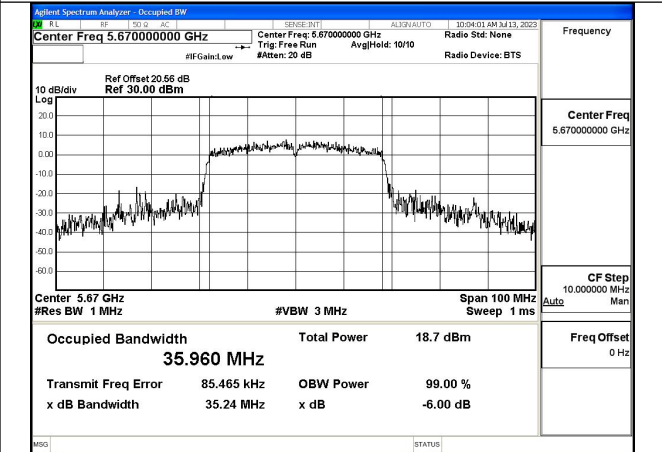

Mode:802.11n HT40 Frequency:5670MHz Ant:Chain1