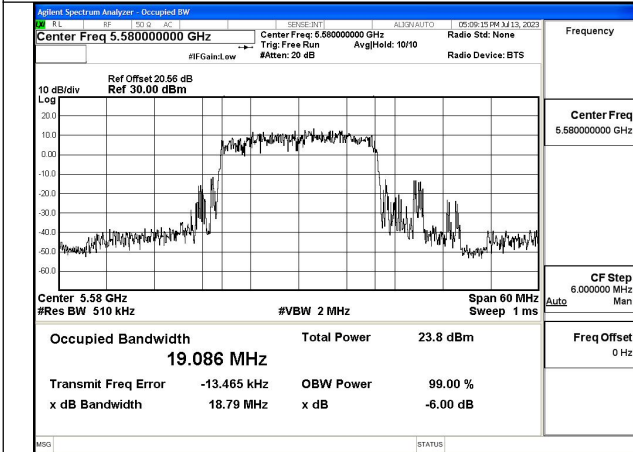

Test Mode: 802.11ax HE20

Mode:802.11ax HE20 Frequency:5500MHz Ant:Chain0

Mode:802.11ax HE20 Frequency:5580MHz Ant:Chain0

Mode:802.11ax HE20 Frequency:5700MHz Ant:Chain0

Mode:802.11ax HE20 Frequency:5500MHz Ant:Chain1