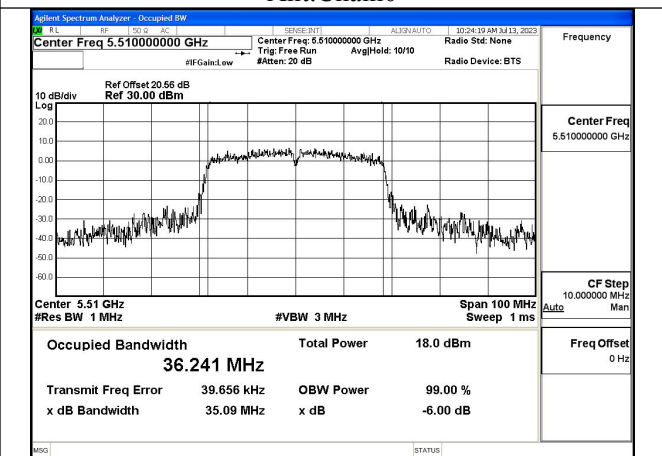

Mode:802.11ac VHT40 Frequency:5510MHz
Ant:Chain1