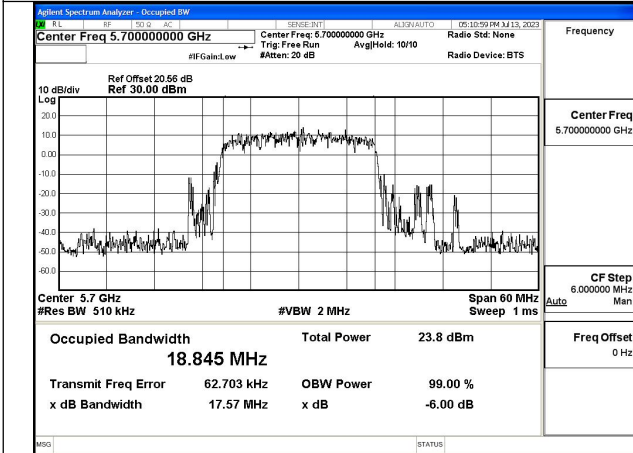

Test Mode: 802.11ax HE20

Mode:802.11ax HE20 Frequency:5500MHz Ant:Chain0

Mode:802.11ax HE20 Frequency:5580MHz Ant:Chain0

Mode:802.11ax HE20 Frequency:5700MHz Ant:Chain0

Mode:802.11ax HE20 Frequency:5500MHz Ant:Chain1