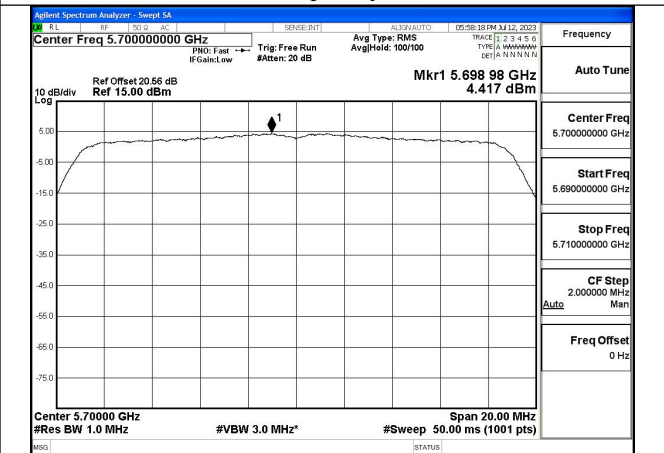

TestMode	Antenna	Tones	5530MHz		---		5610MHz	
			Correction Factor(dB)	Power Density (dBm/MHz)	Correction Factor(dB)	Power Density (dBm/MHz)	Correction Factor(dB)	Power Density (dBm/MHz)
802.11ac VHT80	Chain0	NA	0.00	-5.538	---	---	0.00	-5.716
802.11ac VHT80	Chain1	NA	0.00	-6.259	---	---	0.00	-6.157
802.11ac VHT80	MIMO	NA	0.00	-2.873	---	---	0.00	-2.921
802.11ax HE80	Chain0	26T	0.11	5.595	---	---	0.11	5.636
802.11ax HE80	Chain1	26T	0.10	5.789	---	---	0.10	5.008
802.11ax HE80	MIMO	26T	0.11	8.703	---	---	0.11	8.344
802.11ax HE80	Chain0	52T	0.11	2.324	---	---	0.11	1.186
802.11ax HE80	Chain1	52T	0.10	2.442	---	---	0.10	1.017
802.11ax HE80	MIMO	52T	0.11	5.394	---	---	0.11	4.113
802.11ax HE80	Chain0	106T	0.11	-0.636	---	---	0.11	-1.095
802.11ax HE80	Chain1	106T	0.10	-0.988	---	---	0.10	-1.233
802.11ax HE80	MIMO	106T	0.11	2.202	---	---	0.11	1.847
802.11ax HE80	Chain0	242T	0.11	-3.758	---	---	0.11	-4.269
802.11ax HE80	Chain1	242T	0.10	-3.949	---	---	0.10	-3.958
802.11ax HE80	MIMO	242T	0.11	-0.842	---	---	0.11	-1.100
802.11ax HE80	Chain0	484T	0.11	-7.645	---	---	0.11	-7.347
802.11ax HE80	Chain1	484T	0.10	-7.552	---	---	0.10	-7.340
802.11ax HE80	MIMO	484T	0.11	-4.588	---	---	0.11	-4.333
802.11ax HE80	Chain0	996T	0.11	-9.588	---	---	0.11	-9.373
802.11ax HE80	Chain1	996T	0.10	-9.413	---	---	0.10	-9.405
802.11ax HE80	MIMO	996T	0.11	-6.489	---	---	0.11	-6.379

Test Mode: 802.11a

Test Mode: 802.11n HT20

Mode:802.11n HT20 Frequency:5500MHz Ant:Chain0

Mode:802.11n HT20 Frequency:5580MHz Ant:Chain0

Mode:802.11n HT20 Frequency:5700MHz Ant:Chain0

Mode:802.11n HT20 Frequency:5500MHz Ant:Chain1

Mode:802.11n HT20 Frequency:5580MHz Ant:Chain1

Mode:802.11n HT20 Frequency:5700MHz Ant:Chain1