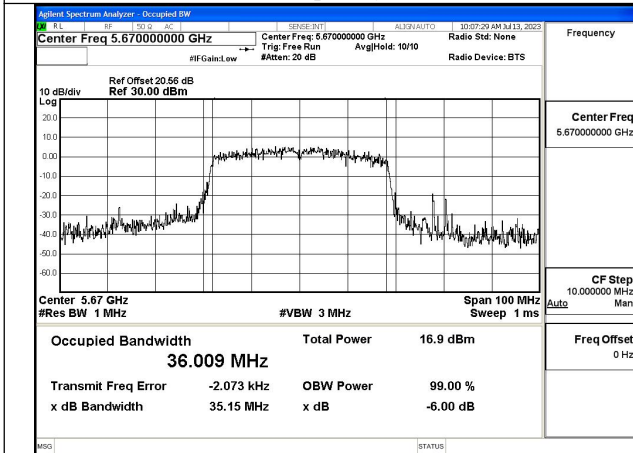

Mode:802.11ax HE20 Frequency:5580MHz Ant:Chain1

Mode:802.11ax HE20 Frequency:5700MHz Ant:Chain1

Test Mode: 802.11n HT40

Mode:802.11n HT40 Frequency:5510MHz Ant:Chain0

Mode:802.11n HT40 Frequency:5590MHz Ant:Chain0