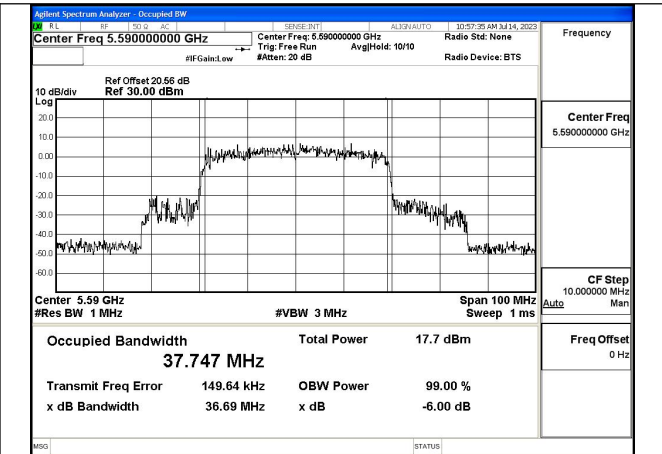

Test Mode: 802.11ax HE40