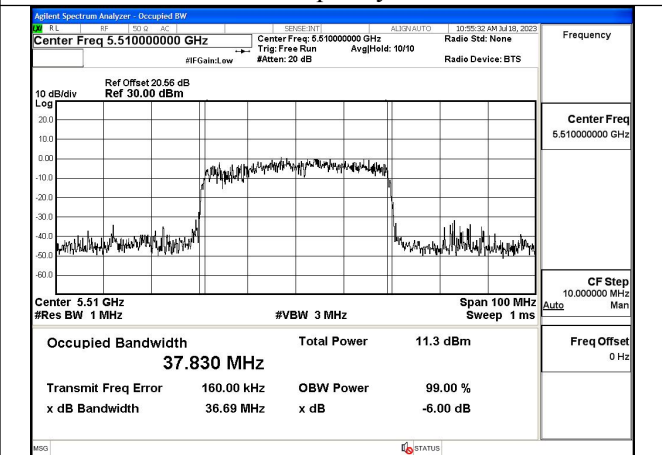

Mode:802.11ax HE40 Frequency:5510MHz Ant:Chain0

Mode:802.11ax HE40 Frequency:5590MHz Ant:Chain0