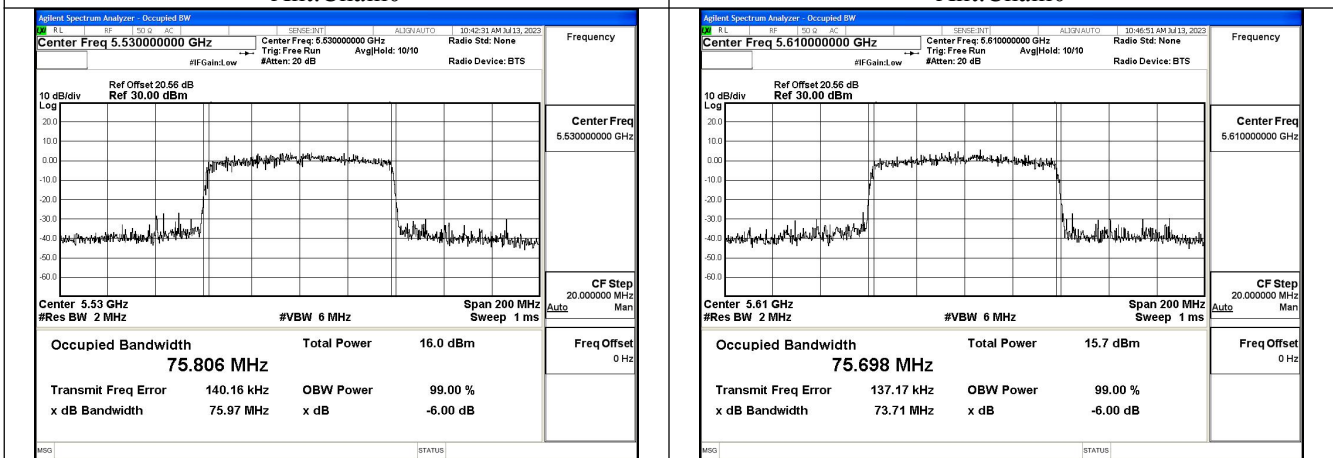

Mode:802.11ac VHT80 Frequency:5530MHz
Ant:Chain1

Mode:802.11ac VHT80 Frequency:5610MHz
Ant:Chain1