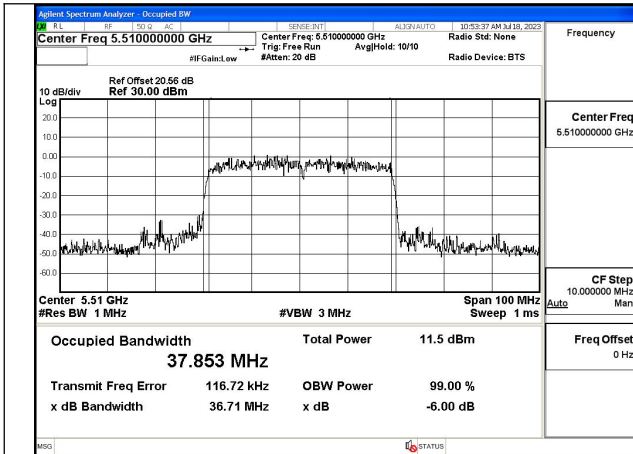

Test Mode: 802.11ax HE40