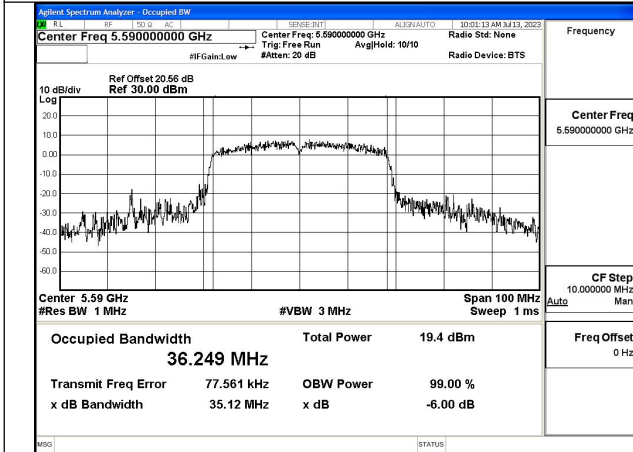

Mode:802.11n HT40 Frequency:5590MHz Ant:Chain1