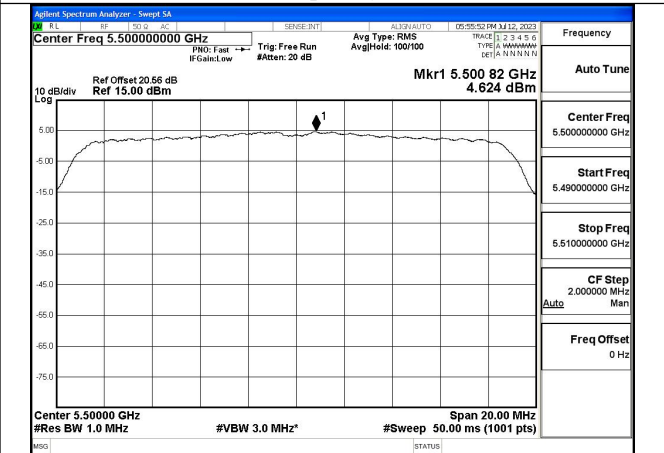

TestMode	Antenna	Tones	5530MHz		---		5610MHz	
			Correction Factor(dB)	Power Density (dBm/MHz)	Correction Factor(dB)	Power Density (dBm/MHz)	Correction Factor(dB)	Power Density (dBm/MHz)
802.11ac VHT80	Chain0	NA	0.00	-5.538	---	---	0.00	-5.716
802.11ac VHT80	Chain1	NA	0.00	-6.259	---	---	0.00	-6.157
802.11ac VHT80	MIMO	NA	0.00	-2.873	---	---	0.00	-2.921
802.11ax HE80	Chain0	26T	0.11	5.595	---	---	0.11	5.636
802.11ax HE80	Chain1	26T	0.10	5.789	---	---	0.10	5.008
802.11ax HE80	MIMO	26T	0.11	8.703	---	---	0.11	8.344
802.11ax HE80	Chain0	52T	0.11	2.324	---	---	0.11	1.186
802.11ax HE80	Chain1	52T	0.10	2.442	---	---	0.10	1.017
802.11ax HE80	MIMO	52T	0.11	5.394	---	---	0.11	4.113
802.11ax HE80	Chain0	106T	0.11	-0.636	---	---	0.11	-1.095
802.11ax HE80	Chain1	106T	0.10	-0.988	---	---	0.10	-1.233
802.11ax HE80	MIMO	106T	0.11	2.202	---	---	0.11	1.847
802.11ax HE80	Chain0	242T	0.11	-3.758	---	---	0.11	-4.269
802.11ax HE80	Chain1	242T	0.10	-3.949	---	---	0.10	-3.958
802.11ax HE80	MIMO	242T	0.11	-0.842	---	---	0.11	-1.100
802.11ax HE80	Chain0	484T	0.11	-7.645	---	---	0.11	-7.347
802.11ax HE80	Chain1	484T	0.10	-7.552	---	---	0.10	-7.340
802.11ax HE80	MIMO	484T	0.11	-4.588	---	---	0.11	-4.333
802.11ax HE80	Chain0	996T	0.11	-9.588	---	---	0.11	-9.373
802.11ax HE80	Chain1	996T	0.10	-9.413	---	---	0.10	-9.405
802.11ax HE80	MIMO	996T	0.11	-6.489	---	---	0.11	-6.379

Test Mode: 802.11a

Test Mode: 802.11n HT20

Mode:802.11n HT20 Frequency:5500MHz Ant:Chain0

Mode:802.11n HT20 Frequency:5580MHz Ant:Chain0

Mode:802.11n HT20 Frequency:5700MHz Ant:Chain0

Mode:802.11n HT20 Frequency:5500MHz Ant:Chain1