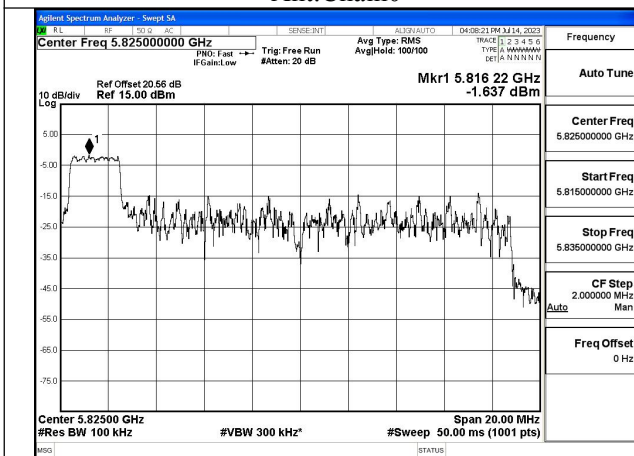

Test Mode: 802.11ax HE20

Mode:802.11ax HE20 Tone:26T Frequency:5745MHz  
Ant:Chain0

Mode:802.11ax HE20 Tone:26T Frequency:5785MHz  
Ant:Chain0

Mode:802.11ax HE20 Tone:26T Frequency:5825MHz  
Ant:Chain0

Mode:802.11ax HE20 Tone:26T Frequency:5745MHz  
Ant:Chain1

Mode:802.11ax HE20 Tone:26T Frequency:5785MHz  
Ant:Chain1

Mode:802.11ax HE20 Tone:26T Frequency:5825MHz  
Ant:Chain1

Mode:802.11ax HE20 Tone:52T Frequency:5745MHz  
Ant:Chain0

Mode:802.11ax HE20 Tone:52T Frequency:5785MHz  
Ant:Chain0