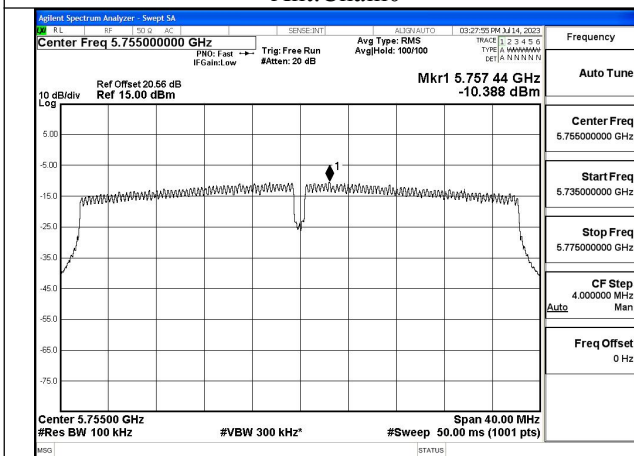

Mode:802.11ac VHT40 Frequency:5755MHz
Ant:Chain1