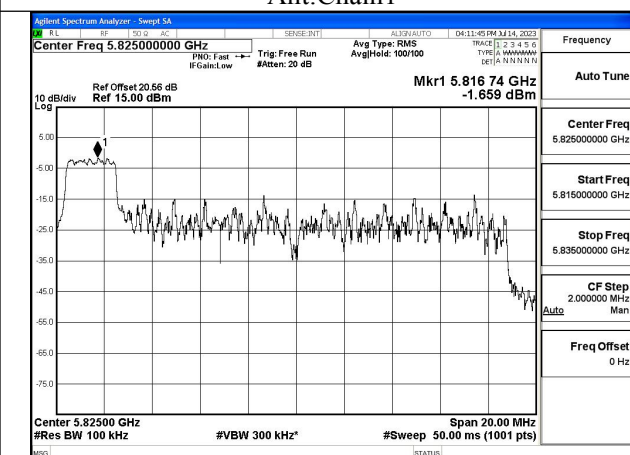

Test Mode: 802.11ax HE20

Mode:802.11ax HE20 Tone:26T Frequency:5745MHz  
Ant:Chain0

Mode:802.11ax HE20 Tone:26T Frequency:5785MHz  
Ant:Chain0

Mode:802.11ax HE20 Tone:26T Frequency:5825MHz  
Ant:Chain0

Mode:802.11ax HE20 Tone:26T Frequency:5745MHz  
Ant:Chain1

Mode:802.11ax HE20 Tone:26T Frequency:5785MHz  
Ant:Chain1

Mode:802.11ax HE20 Tone:26T Frequency:5825MHz  
Ant:Chain1

Mode:802.11ax HE20 Tone:52T Frequency:5745MHz  
Ant:Chain0

Mode:802.11ax HE20 Tone:52T Frequency:5785MHz  
Ant:Chain0