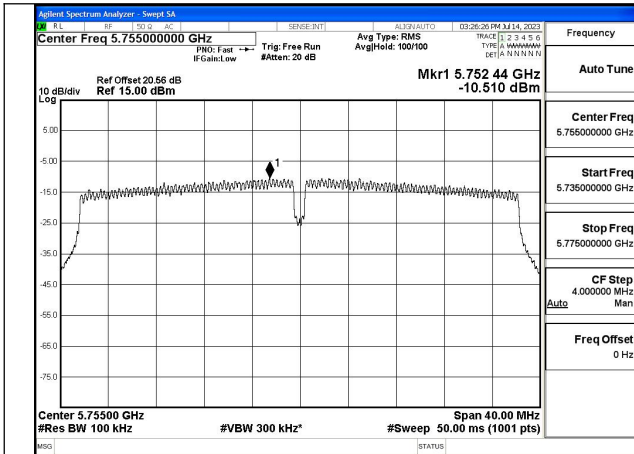

Test Mode: 802.11ac VHT40

Mode:802.11ac VHT40 Frequency:5755MHz
Ant:Chain0