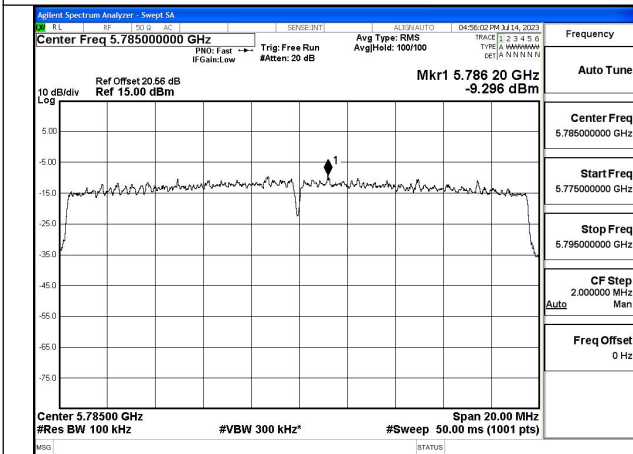

Mode:802.11ax HE20 Tone:106T Frequency:5785MHz  
Ant:Chain1

Mode:802.11ax HE20 Tone:106T Frequency:5825MHz  
Ant:Chain1

Mode:802.11ax HE20 Tone:242T Frequency:5745MHz  
Ant:Chain0

Mode:802.11ax HE20 Tone:242T Frequency:5785MHz  
Ant:Chain0

Mode:802.11ax HE20 Tone:242T Frequency:5825MHz  
Ant:Chain0

Mode:802.11ax HE20 Tone:242T Frequency:5745MHz  
Ant:Chain1

Mode:802.11ax HE20 Tone:242T Frequency:5785MHz  
Ant:Chain1

Mode:802.11ax HE20 Tone:242T Frequency:5825MHz  
Ant:Chain1