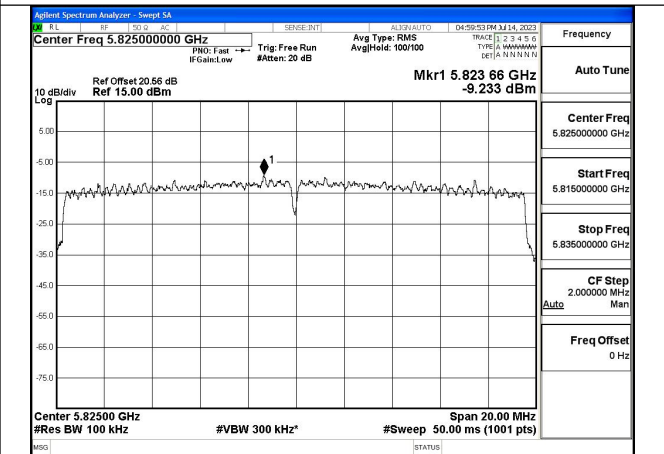

Mode:802.11ax HE20 Tone:106T Frequency:5785MHz  
Ant:Chain1

Mode:802.11ax HE20 Tone:106T Frequency:5825MHz  
Ant:Chain1

Mode:802.11ax HE20 Tone:242T Frequency:5745MHz  
Ant:Chain0

Mode:802.11ax HE20 Tone:242T Frequency:5785MHz  
Ant:Chain0

Mode:802.11ax HE20 Tone:242T Frequency:5825MHz  
Ant:Chain0

Mode:802.11ax HE20 Tone:242T Frequency:5745MHz  
Ant:Chain1

Mode:802.11ax HE20 Tone:242T Frequency:5785MHz  
Ant:Chain1

Mode:802.11ax HE20 Tone:242T Frequency:5825MHz  
Ant:Chain1