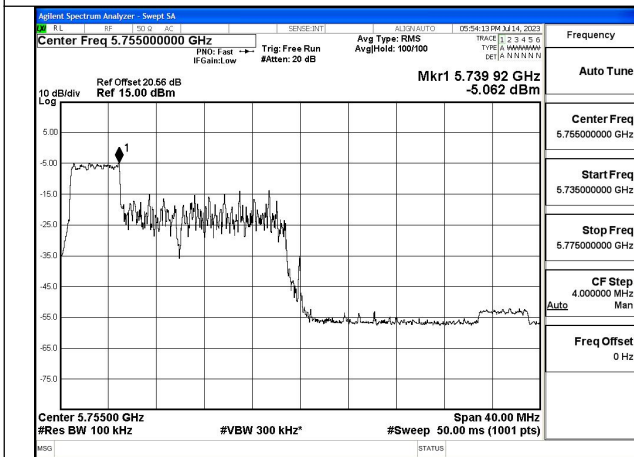

Test Mode: 802.11ax HE40

Mode:802.11ax HE40 Tone:26T Frequency:5755MHz  
Ant:Chain0

Mode:802.11ax HE40 Tone:26T Frequency:5795MHz  
Ant:Chain0

Mode:802.11ax HE40 Tone:26T Frequency:5755MHz  
Ant:Chain1

Mode:802.11ax HE40 Tone:26T Frequency:5795MHz  
Ant:Chain1

Mode:802.11ax HE40 Tone:52T Frequency:5755MHz  
Ant:Chain0

Mode:802.11ax HE40 Tone:52T Frequency:5795MHz  
Ant:Chain0

Mode:802.11ax HE40 Tone:52T Frequency:5755MHz  
Ant:Chain1

Mode:802.11ax HE40 Tone:52T Frequency:5795MHz  
Ant:Chain1