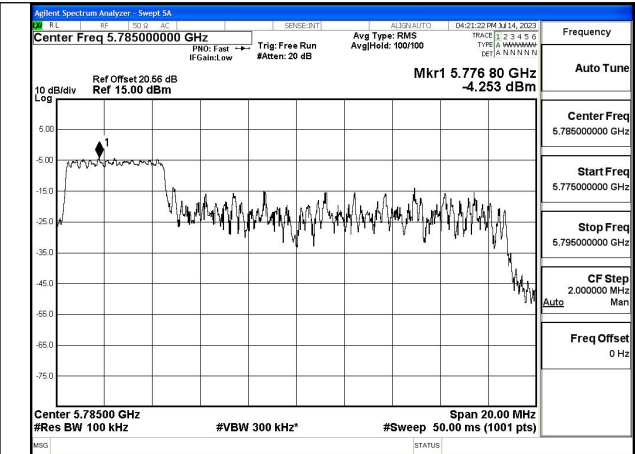

Test Mode: 802.11ax HE20

Mode:802.11ax HE20 Tone:26T Frequency:5745MHz  
Ant:Chain0

Mode:802.11ax HE20 Tone:26T Frequency:5785MHz  
Ant:Chain0

Mode:802.11ax HE20 Tone:26T Frequency:5825MHz  
Ant:Chain0

Mode:802.11ax HE20 Tone:26T Frequency:5745MHz  
Ant:Chain1

Mode:802.11ax HE20 Tone:26T Frequency:5785MHz  
Ant:Chain1

Mode:802.11ax HE20 Tone:26T Frequency:5825MHz  
Ant:Chain1

Mode:802.11ax HE20 Tone:52T Frequency:5745MHz  
Ant:Chain0

Mode:802.11ax HE20 Tone:52T Frequency:5785MHz  
Ant:Chain0