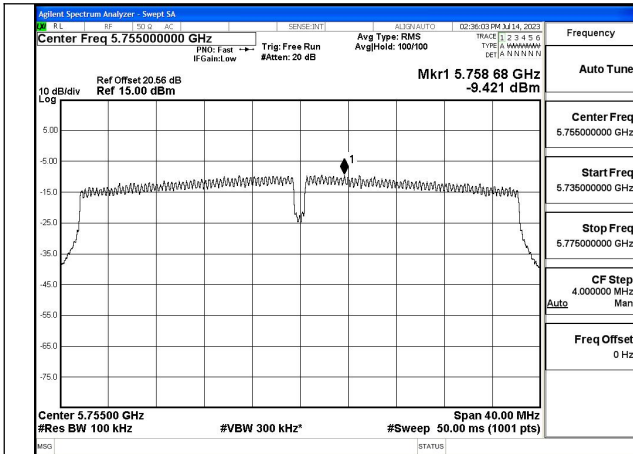

Test Mode: 802.11n HT40

Mode:802.11n HT40 Frequency:5755MHz Ant:Chain0