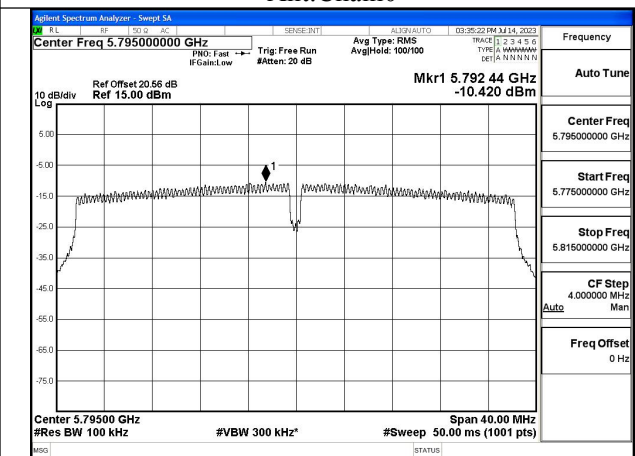

Test Mode: 802.11ac VHT40

Mode:802.11ac VHT40 Frequency:5755MHz  
Ant:Chain0

Mode:802.11ac VHT40 Frequency:5795MHz  
Ant:Chain0

Mode:802.11ac VHT40 Frequency:5755MHz  
Ant:Chain1

Mode:802.11ac VHT40 Frequency:5795MHz  
Ant:Chain1

Test Mode: 802.11ax HE40

Mode:802.11ax HE40 Tone:26T Frequency:5755MHz  
Ant:Chain0

Mode:802.11ax HE40 Tone:26T Frequency:5795MHz  
Ant:Chain0

Mode:802.11ax HE40 Tone:26T Frequency:5755MHz  
Ant:Chain1

Mode:802.11ax HE40 Tone:26T Frequency:5795MHz  
Ant:Chain1