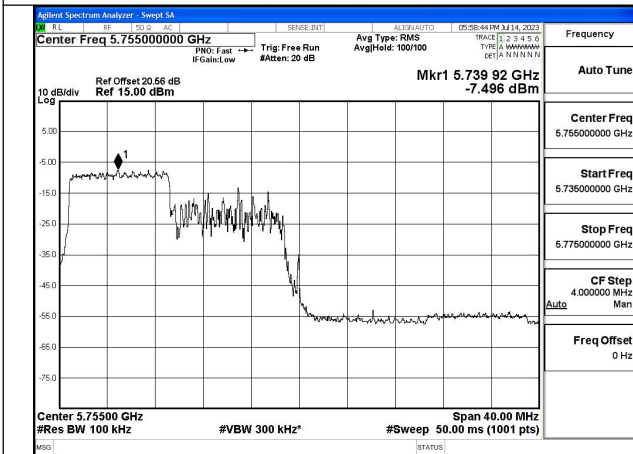

Mode:802.11ax HE40 Tone:52T Frequency:5755MHz  
Ant:Chain0

Mode:802.11ax HE40 Tone:52T Frequency:5795MHz  
Ant:Chain0

Mode:802.11ax HE40 Tone:52T Frequency:5755MHz  
Ant:Chain1

Mode:802.11ax HE40 Tone:52T Frequency:5795MHz  
Ant:Chain1

Mode:802.11ax HE40 Tone:106T Frequency:5755MHz  
Ant:Chain0

Mode:802.11ax HE40 Tone:106T Frequency:5795MHz  
Ant:Chain0

Mode:802.11ax HE40 Tone:106T Frequency:5755MHz  
Ant:Chain1

Mode:802.11ax HE40 Tone:106T Frequency:5795MHz  
Ant:Chain1