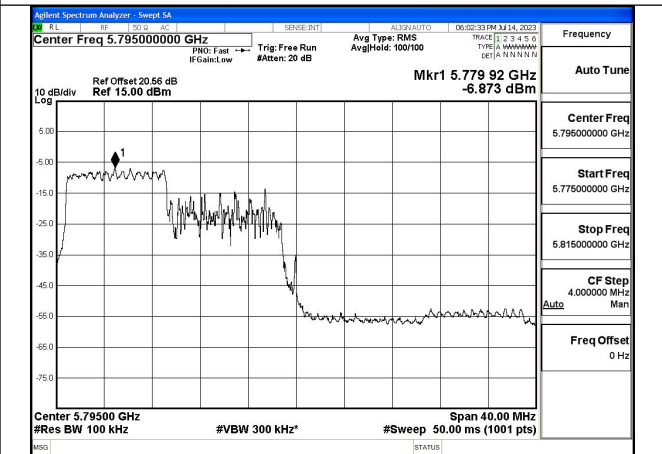

Mode:802.11ax HE40 Tone:52T Frequency:5755MHz  
Ant:Chain0

Mode:802.11ax HE40 Tone:52T Frequency:5795MHz  
Ant:Chain0

Mode:802.11ax HE40 Tone:52T Frequency:5755MHz  
Ant:Chain1

Mode:802.11ax HE40 Tone:52T Frequency:5795MHz  
Ant:Chain1

Mode:802.11ax HE40 Tone:106T Frequency:5755MHz  
Ant:Chain0

Mode:802.11ax HE40 Tone:106T Frequency:5795MHz  
Ant:Chain0

Mode:802.11ax HE40 Tone:106T Frequency:5755MHz  
Ant:Chain1

Mode:802.11ax HE40 Tone:106T Frequency:5795MHz  
Ant:Chain1