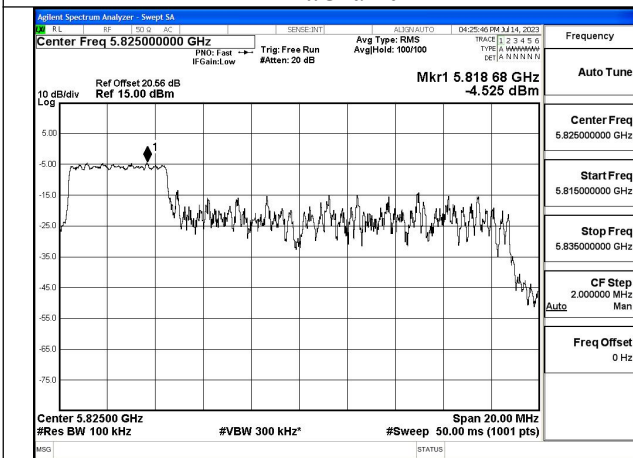

Mode:802.11ax HE20 Tone:26T Frequency:5785MHz  
Ant:Chain1

Mode:802.11ax HE20 Tone:26T Frequency:5825MHz  
Ant:Chain1

Mode:802.11ax HE20 Tone:52T Frequency:5745MHz  
Ant:Chain0

Mode:802.11ax HE20 Tone:52T Frequency:5785MHz  
Ant:Chain0

Mode:802.11ax HE20 Tone:52T Frequency:5825MHz  
Ant:Chain0

Mode:802.11ax HE20 Tone:52T Frequency:5745MHz  
Ant:Chain1

Mode:802.11ax HE20 Tone:52T Frequency:5785MHz  
Ant:Chain1

Mode:802.11ax HE20 Tone:52T Frequency:5825MHz  
Ant:Chain1