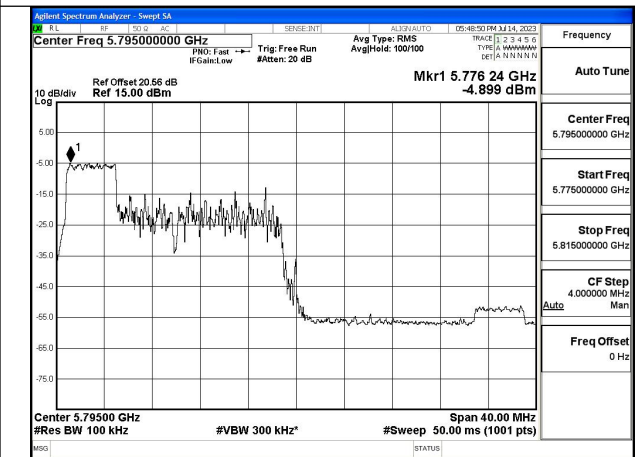

Test Mode: 802.11ax HE40

Mode:802.11ax HE40 Tone:26T Frequency:5755MHz  
Ant:Chain0

Mode:802.11ax HE40 Tone:26T Frequency:5795MHz  
Ant:Chain0

Mode:802.11ax HE40 Tone:26T Frequency:5755MHz  
Ant:Chain1

Mode:802.11ax HE40 Tone:26T Frequency:5795MHz  
Ant:Chain1

Mode:802.11ax HE40 Tone:52T Frequency:5755MHz  
Ant:Chain0

Mode:802.11ax HE40 Tone:52T Frequency:5795MHz  
Ant:Chain0

Mode:802.11ax HE40 Tone:52T Frequency:5755MHz  
Ant:Chain1

Mode:802.11ax HE40 Tone:52T Frequency:5795MHz  
Ant:Chain1