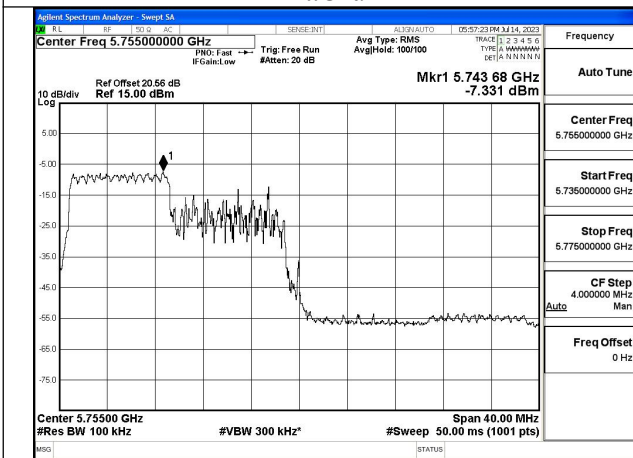

Mode:802.11ax HE40 Tone:52T Frequency:5755MHz  
Ant:Chain0

Mode:802.11ax HE40 Tone:52T Frequency:5795MHz  
Ant:Chain0

Mode:802.11ax HE40 Tone:52T Frequency:5755MHz  
Ant:Chain1

Mode:802.11ax HE40 Tone:52T Frequency:5795MHz  
Ant:Chain1

Mode:802.11ax HE40 Tone:106T Frequency:5755MHz  
Ant:Chain0

Mode:802.11ax HE40 Tone:106T Frequency:5795MHz  
Ant:Chain0

Mode:802.11ax HE40 Tone:106T Frequency:5755MHz  
Ant:Chain1

Mode:802.11ax HE40 Tone:106T Frequency:5795MHz  
Ant:Chain1