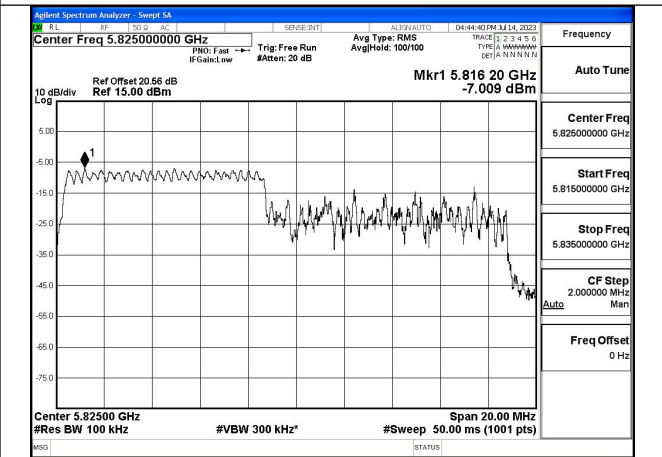

Mode:802.11ax HE20 Tone:106T Frequency:5745MHz  
Ant:Chain0

Mode:802.11ax HE20 Tone:106T Frequency:5785MHz  
Ant:Chain0

Mode:802.11ax HE20 Tone:106T Frequency:5825MHz  
Ant:Chain0

Mode:802.11ax HE20 Tone:106T Frequency:5745MHz  
Ant:Chain1

Mode:802.11ax HE20 Tone:106T Frequency:5785MHz  
Ant:Chain1

Mode:802.11ax HE20 Tone:106T Frequency:5825MHz  
Ant:Chain1

Mode:802.11ax HE20 Tone:242T Frequency:5745MHz  
Ant:Chain0

Mode:802.11ax HE20 Tone:242T Frequency:5785MHz  
Ant:Chain0