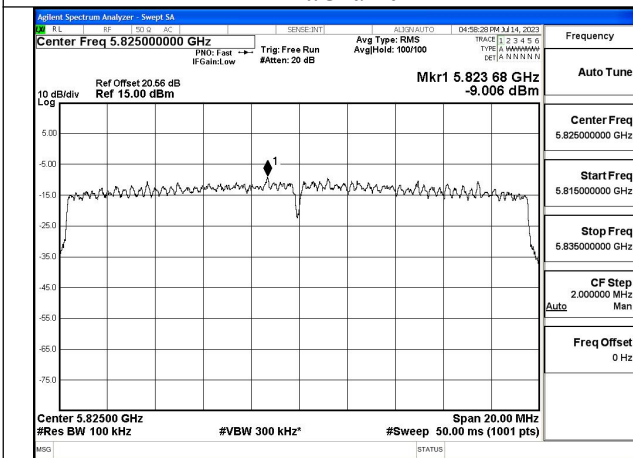

Mode:802.11ax HE20 Tone:106T Frequency:5785MHz  
Ant:Chain1

Mode:802.11ax HE20 Tone:106T Frequency:5825MHz  
Ant:Chain1

Mode:802.11ax HE20 Tone:242T Frequency:5745MHz  
Ant:Chain0

Mode:802.11ax HE20 Tone:242T Frequency:5785MHz  
Ant:Chain0

Mode:802.11ax HE20 Tone:242T Frequency:5825MHz  
Ant:Chain0

Mode:802.11ax HE20 Tone:242T Frequency:5745MHz  
Ant:Chain1

Mode:802.11ax HE20 Tone:242T Frequency:5785MHz  
Ant:Chain1

Mode:802.11ax HE20 Tone:242T Frequency:5825MHz  
Ant:Chain1