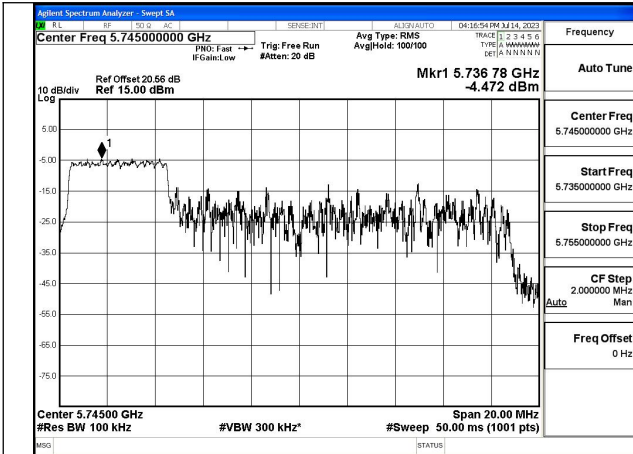

Test Mode: 802.11ax HE20

Mode:802.11ax HE20 Tone:26T Frequency:5745MHz  
Ant:Chain0

Mode:802.11ax HE20 Tone:26T Frequency:5785MHz  
Ant:Chain0

Mode:802.11ax HE20 Tone:26T Frequency:5825MHz  
Ant:Chain0

Mode:802.11ax HE20 Tone:26T Frequency:5745MHz  
Ant:Chain1

Mode:802.11ax HE20 Tone:26T Frequency:5785MHz  
Ant:Chain1

Mode:802.11ax HE20 Tone:26T Frequency:5825MHz  
Ant:Chain1

Mode:802.11ax HE20 Tone:52T Frequency:5745MHz  
Ant:Chain0

Mode:802.11ax HE20 Tone:52T Frequency:5785MHz  
Ant:Chain0