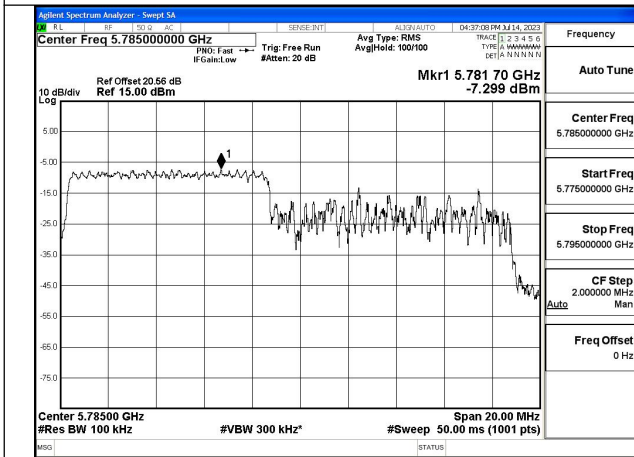

Mode:802.11ax HE20 Tone:106T Frequency:5745MHz  
Ant:Chain0

Mode:802.11ax HE20 Tone:106T Frequency:5785MHz  
Ant:Chain0

Mode:802.11ax HE20 Tone:106T Frequency:5825MHz  
Ant:Chain0

Mode:802.11ax HE20 Tone:106T Frequency:5745MHz  
Ant:Chain1

Mode:802.11ax HE20 Tone:106T Frequency:5785MHz  
Ant:Chain1

Mode:802.11ax HE20 Tone:106T Frequency:5825MHz  
Ant:Chain1

Mode:802.11ax HE20 Tone:242T Frequency:5745MHz  
Ant:Chain0

Mode:802.11ax HE20 Tone:242T Frequency:5785MHz  
Ant:Chain0