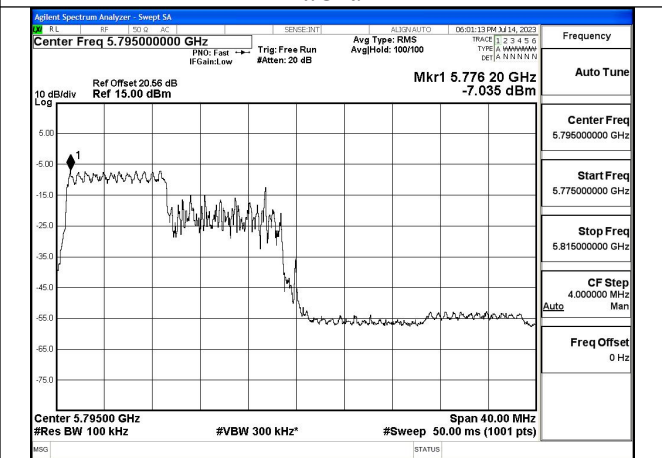

Test Mode: 802.11ax HE40

Mode:802.11ax HE40 Tone:26T Frequency:5755MHz  
Ant:Chain0

Mode:802.11ax HE40 Tone:26T Frequency:5795MHz  
Ant:Chain0

Mode:802.11ax HE40 Tone:26T Frequency:5755MHz  
Ant:Chain1

Mode:802.11ax HE40 Tone:26T Frequency:5795MHz  
Ant:Chain1

Mode:802.11ax HE40 Tone:52T Frequency:5755MHz  
Ant:Chain0

Mode:802.11ax HE40 Tone:52T Frequency:5795MHz  
Ant:Chain0

Mode:802.11ax HE40 Tone:52T Frequency:5755MHz  
Ant:Chain1

Mode:802.11ax HE40 Tone:52T Frequency:5795MHz  
Ant:Chain1

Mode:802.11ax HE40 Tone:106T Frequency:5755MHz  
Ant:Chain0

Mode:802.11ax HE40 Tone:106T Frequency:5795MHz  
Ant:Chain0

Mode:802.11ax HE40 Tone:106T Frequency:5755MHz  
Ant:Chain1

Mode:802.11ax HE40 Tone:106T Frequency:5795MHz  
Ant:Chain1