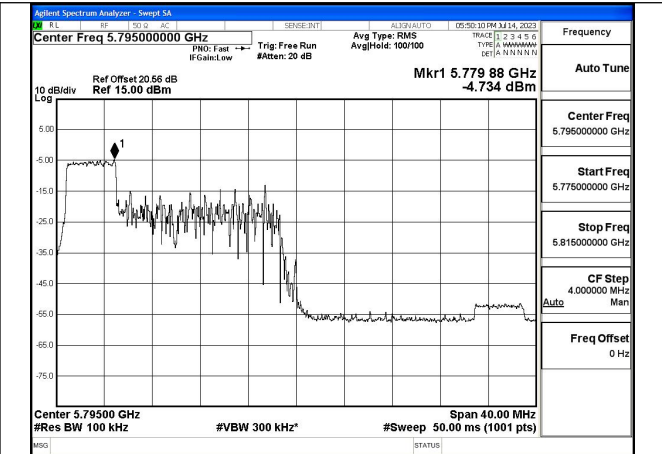

Test Mode: 802.11ax HE40

Mode:802.11ax HE40 Tone:26T Frequency:5755MHz  
Ant:Chain0

Mode:802.11ax HE40 Tone:26T Frequency:5795MHz  
Ant:Chain0

Mode:802.11ax HE40 Tone:26T Frequency:5755MHz  
Ant:Chain1

Mode:802.11ax HE40 Tone:26T Frequency:5795MHz  
Ant:Chain1

Mode:802.11ax HE40 Tone:52T Frequency:5755MHz  
Ant:Chain0

Mode:802.11ax HE40 Tone:52T Frequency:5795MHz  
Ant:Chain0

Mode:802.11ax HE40 Tone:52T Frequency:5755MHz  
Ant:Chain1

Mode:802.11ax HE40 Tone:52T Frequency:5795MHz  
Ant:Chain1