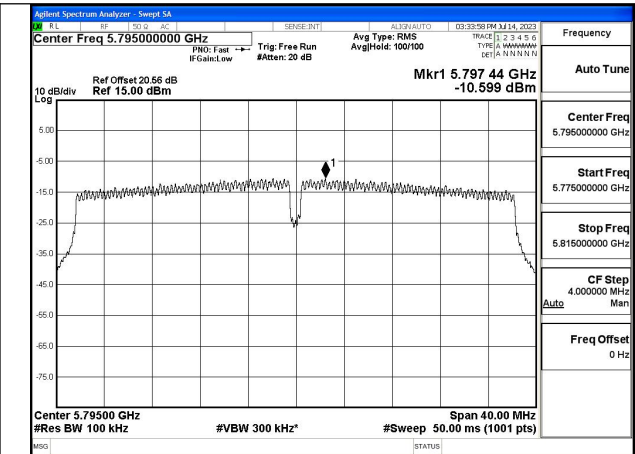

Mode:802.11ac VHT40 Frequency:5795MHz
Ant:Chain0