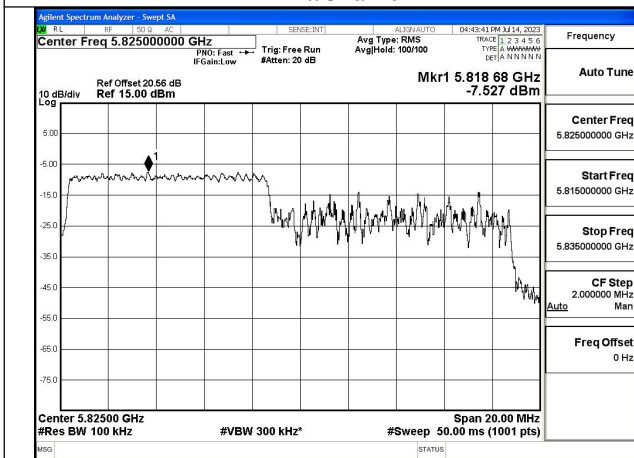

Mode:802.11ax HE20 Tone:52T Frequency:5825MHz  
Ant:Chain0

Mode:802.11ax HE20 Tone:52T Frequency:5745MHz  
Ant:Chain1

Mode:802.11ax HE20 Tone:52T Frequency:5785MHz  
Ant:Chain1

Mode:802.11ax HE20 Tone:52T Frequency:5825MHz  
Ant:Chain1

Mode:802.11ax HE20 Tone:106T Frequency:5745MHz  
Ant:Chain0

Mode:802.11ax HE20 Tone:106T Frequency:5785MHz  
Ant:Chain0

Mode:802.11ax HE20 Tone:106T Frequency:5825MHz  
Ant:Chain0

Mode:802.11ax HE20 Tone:106T Frequency:5745MHz  
Ant:Chain1