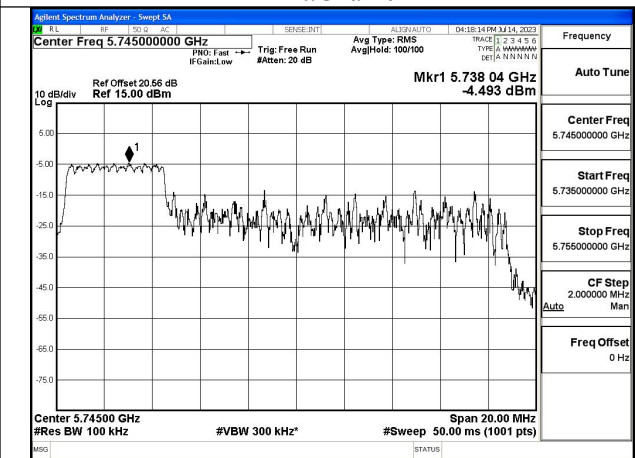

Mode:802.11ax HE20 Tone:26T Frequency:5785MHz  
Ant:Chain1

Mode:802.11ax HE20 Tone:26T Frequency:5825MHz  
Ant:Chain1

Mode:802.11ax HE20 Tone:52T Frequency:5745MHz  
Ant:Chain0

Mode:802.11ax HE20 Tone:52T Frequency:5785MHz  
Ant:Chain0

Mode:802.11ax HE20 Tone:52T Frequency:5825MHz  
Ant:Chain0

Mode:802.11ax HE20 Tone:52T Frequency:5745MHz  
Ant:Chain1

Mode:802.11ax HE20 Tone:52T Frequency:5785MHz  
Ant:Chain1

Mode:802.11ax HE20 Tone:52T Frequency:5825MHz  
Ant:Chain1