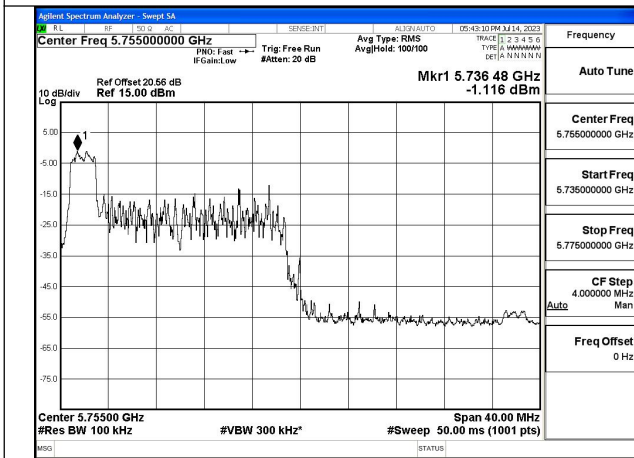

Test Mode: 802.11ac VHT40

Mode:802.11ac VHT40 Frequency:5755MHz  
Ant:Chain0

Mode:802.11ac VHT40 Frequency:5795MHz  
Ant:Chain0

Mode:802.11ac VHT40 Frequency:5755MHz  
Ant:Chain1

Mode:802.11ac VHT40 Frequency:5795MHz  
Ant:Chain1

Test Mode: 802.11ax HE40

Mode:802.11ax HE40 Tone:26T Frequency:5755MHz  
Ant:Chain0

Mode:802.11ax HE40 Tone:26T Frequency:5795MHz  
Ant:Chain0

Mode:802.11ax HE40 Tone:26T Frequency:5755MHz  
Ant:Chain1

Mode:802.11ax HE40 Tone:26T Frequency:5795MHz  
Ant:Chain1