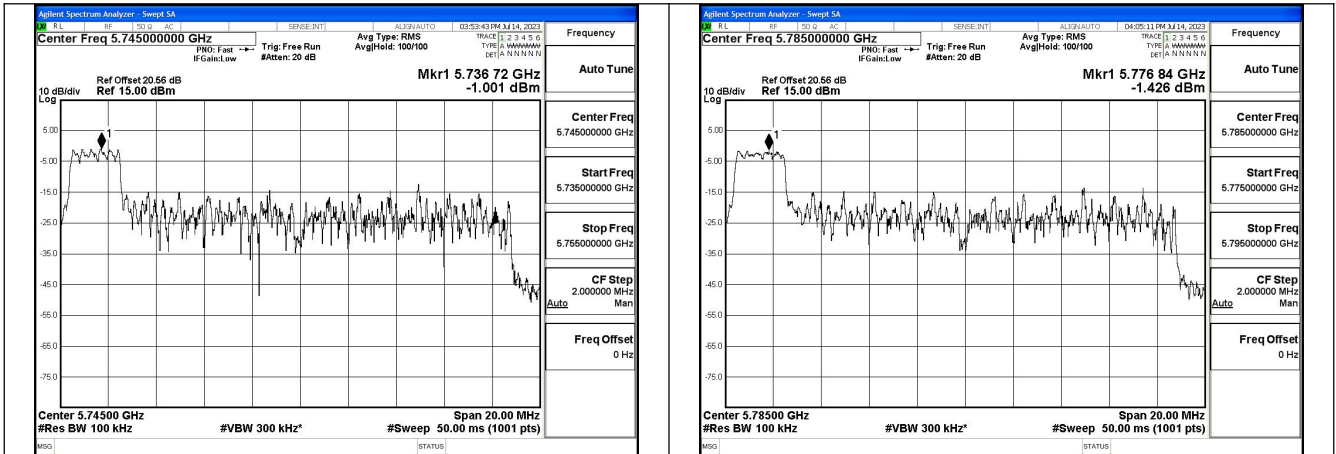

Test Mode: 802.11ax HE20

Mode:802.11ax HE20 Tone:26T Frequency:5745MHz  
Ant:Chain0

Mode:802.11ax HE20 Tone:26T Frequency:5785MHz  
Ant:Chain0

Mode:802.11ax HE20 Tone:26T Frequency:5825MHz  
Ant:Chain0

Mode:802.11ax HE20 Tone:26T Frequency:5745MHz  
Ant:Chain1

Mode:802.11ax HE20 Tone:26T Frequency:5785MHz  
Ant:Chain1

Mode:802.11ax HE20 Tone:26T Frequency:5825MHz  
Ant:Chain1

Mode:802.11ax HE20 Tone:52T Frequency:5745MHz  
Ant:Chain0

Mode:802.11ax HE20 Tone:52T Frequency:5785MHz  
Ant:Chain0

Mode:802.11ax HE20 Tone:52T Frequency:5825MHz  
Ant:Chain0

Mode:802.11ax HE20 Tone:52T Frequency:5745MHz  
Ant:Chain1

Mode:802.11ax HE20 Tone:52T Frequency:5785MHz  
Ant:Chain1

Mode:802.11ax HE20 Tone:52T Frequency:5825MHz  
Ant:Chain1