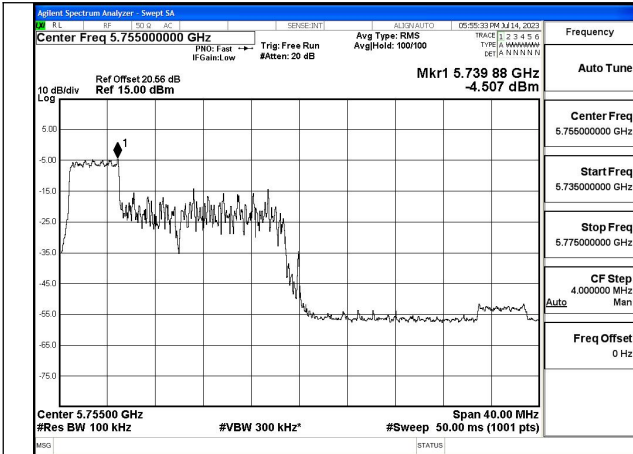

Mode:802.11ax HE40 Tone:52T Frequency:5755MHz
Ant:Chain1