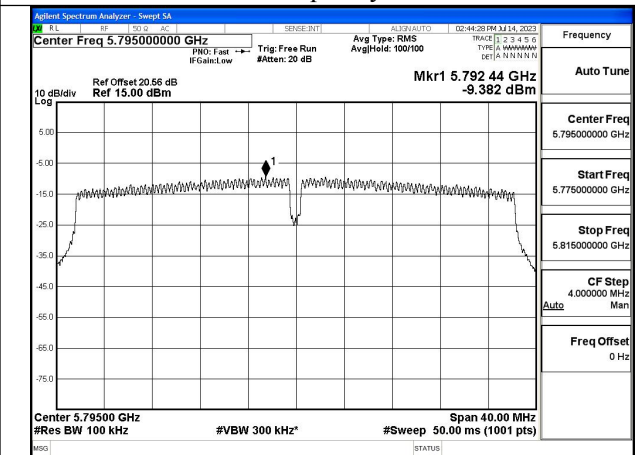

Mode:802.11n HT40 Frequency:5795MHz Ant:Chain1