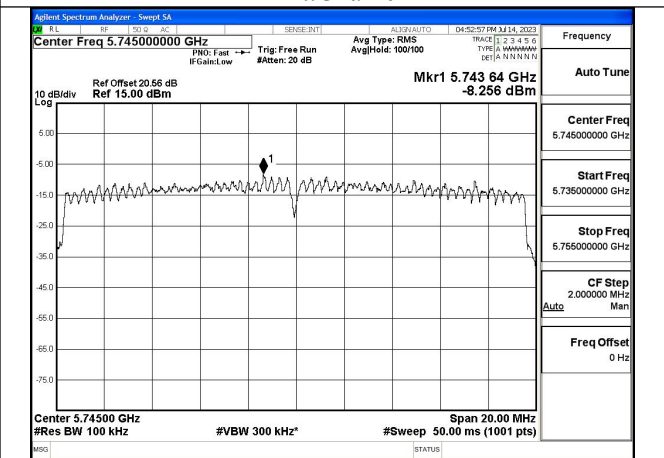

Mode:802.11ax HE20 Tone:106T Frequency:5785MHz  
Ant:Chain1

Mode:802.11ax HE20 Tone:106T Frequency:5825MHz  
Ant:Chain1

Mode:802.11ax HE20 Tone:242T Frequency:5745MHz  
Ant:Chain0

Mode:802.11ax HE20 Tone:242T Frequency:5785MHz  
Ant:Chain0

Mode:802.11ax HE20 Tone:242T Frequency:5825MHz  
Ant:Chain0

Mode:802.11ax HE20 Tone:242T Frequency:5745MHz  
Ant:Chain1

Mode:802.11ax HE20 Tone:242T Frequency:5785MHz  
Ant:Chain1

Mode:802.11ax HE20 Tone:242T Frequency:5825MHz  
Ant:Chain1