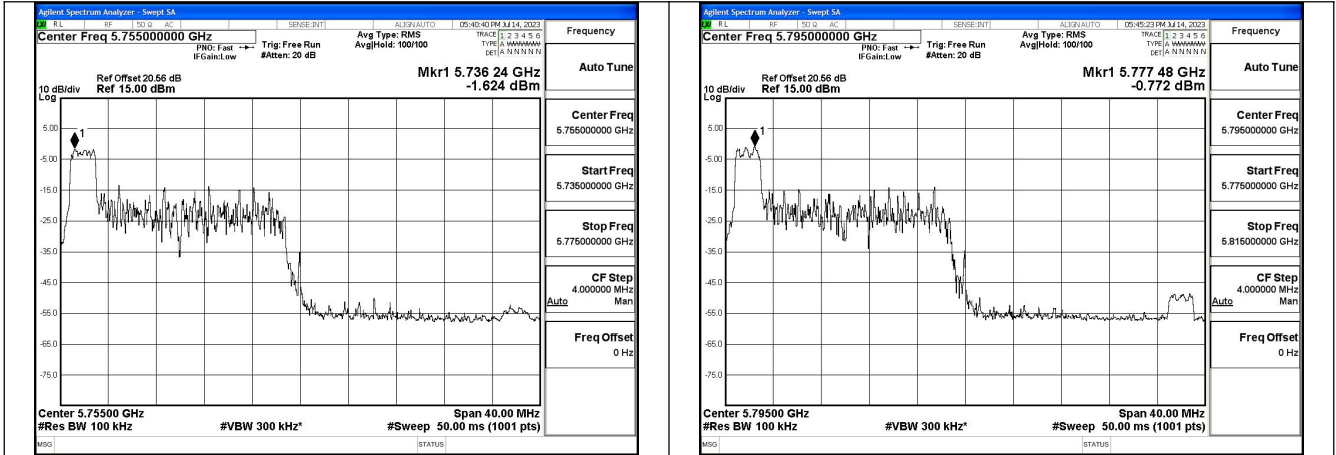

Test Mode: 802.11ac VHT40

Mode:802.11ac VHT40 Frequency:5755MHz  
Ant:Chain0

Mode:802.11ac VHT40 Frequency:5795MHz  
Ant:Chain0

Mode:802.11ac VHT40 Frequency:5755MHz  
Ant:Chain1

Mode:802.11ac VHT40 Frequency:5795MHz  
Ant:Chain1

Test Mode: 802.11ax HE40

Mode:802.11ax HE40 Tone:26T Frequency:5755MHz  
Ant:Chain0

Mode:802.11ax HE40 Tone:26T Frequency:5795MHz  
Ant:Chain0

Mode:802.11ax HE40 Tone:26T Frequency:5755MHz  
Ant:Chain1

Mode:802.11ax HE40 Tone:26T Frequency:5795MHz  
Ant:Chain1