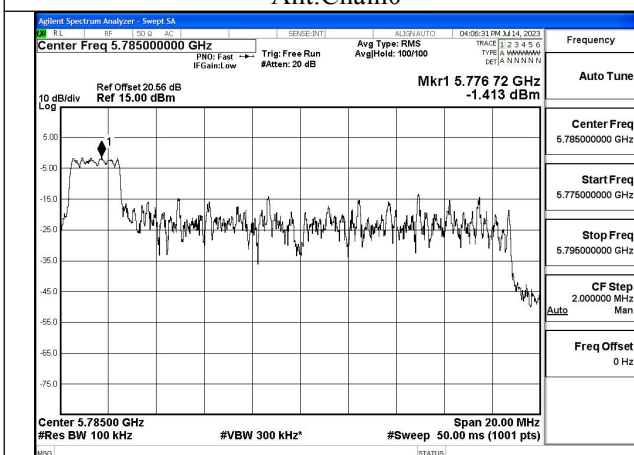

Test Mode: 802.11ax HE20

Mode:802.11ax HE20 Tone:26T Frequency:5745MHz  
Ant:Chain0

Mode:802.11ax HE20 Tone:26T Frequency:5785MHz  
Ant:Chain0

Mode:802.11ax HE20 Tone:26T Frequency:5825MHz  
Ant:Chain0

Mode:802.11ax HE20 Tone:26T Frequency:5745MHz  
Ant:Chain1

Mode:802.11ax HE20 Tone:26T Frequency:5785MHz  
Ant:Chain1

Mode:802.11ax HE20 Tone:26T Frequency:5825MHz  
Ant:Chain1

Mode:802.11ax HE20 Tone:52T Frequency:5745MHz  
Ant:Chain0

Mode:802.11ax HE20 Tone:52T Frequency:5785MHz  
Ant:Chain0