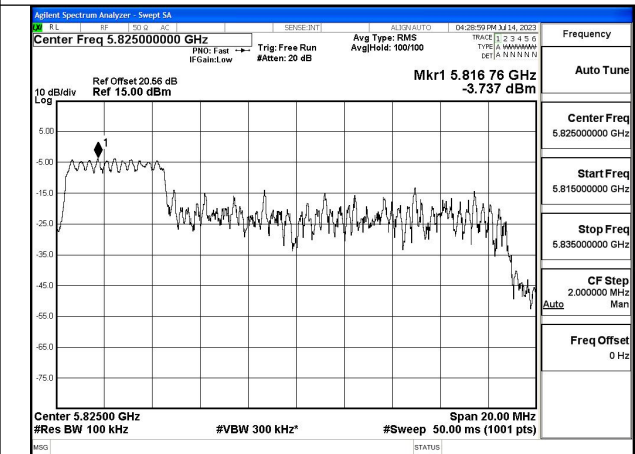

Mode:802.11ax HE20 Tone:26T Frequency:5785MHz  
Ant:Chain1

Mode:802.11ax HE20 Tone:26T Frequency:5825MHz  
Ant:Chain1

Mode:802.11ax HE20 Tone:52T Frequency:5745MHz  
Ant:Chain0

Mode:802.11ax HE20 Tone:52T Frequency:5785MHz  
Ant:Chain0

Mode:802.11ax HE20 Tone:52T Frequency:5825MHz  
Ant:Chain0

Mode:802.11ax HE20 Tone:52T Frequency:5745MHz  
Ant:Chain1

Mode:802.11ax HE20 Tone:52T Frequency:5785MHz  
Ant:Chain1

Mode:802.11ax HE20 Tone:52T Frequency:5825MHz  
Ant:Chain1