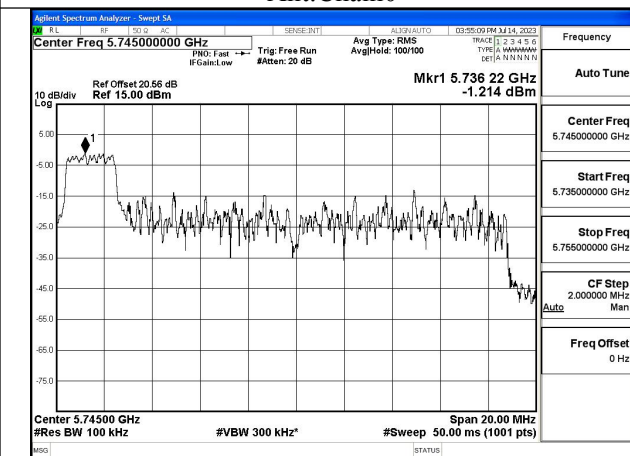

Test Mode: 802.11ax HE20

Mode:802.11ax HE20 Tone:26T Frequency:5745MHz  
Ant:Chain0

Mode:802.11ax HE20 Tone:26T Frequency:5785MHz  
Ant:Chain0

Mode:802.11ax HE20 Tone:26T Frequency:5825MHz  
Ant:Chain0

Mode:802.11ax HE20 Tone:26T Frequency:5745MHz  
Ant:Chain1

Mode:802.11ax HE20 Tone:26T Frequency:5785MHz  
Ant:Chain1

Mode:802.11ax HE20 Tone:26T Frequency:5825MHz  
Ant:Chain1

Mode:802.11ax HE20 Tone:52T Frequency:5745MHz  
Ant:Chain0

Mode:802.11ax HE20 Tone:52T Frequency:5785MHz  
Ant:Chain0