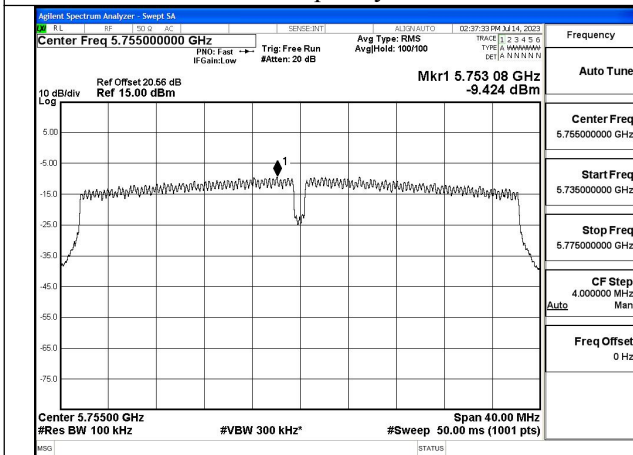

Mode:802.11n HT40 Frequency:5755MHz Ant:Chain1