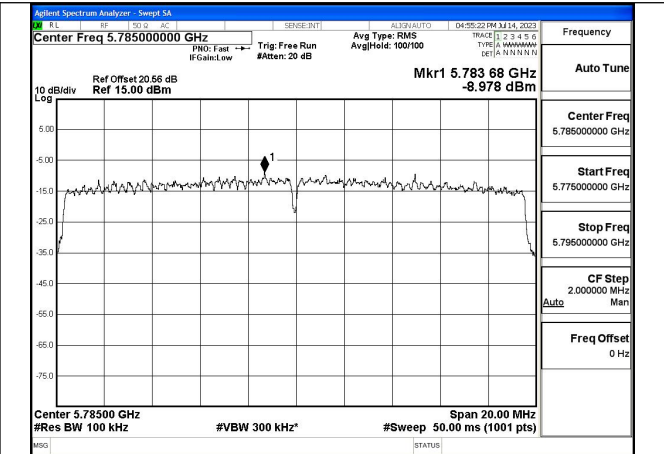

Mode:802.11ax HE20 Tone:106T Frequency:5745MHz  
Ant:Chain0

Mode:802.11ax HE20 Tone:106T Frequency:5785MHz  
Ant:Chain0

Mode:802.11ax HE20 Tone:106T Frequency:5825MHz  
Ant:Chain0

Mode:802.11ax HE20 Tone:106T Frequency:5745MHz  
Ant:Chain1

Mode:802.11ax HE20 Tone:106T Frequency:5785MHz  
Ant:Chain1

Mode:802.11ax HE20 Tone:106T Frequency:5825MHz  
Ant:Chain1

Mode:802.11ax HE20 Tone:242T Frequency:5745MHz  
Ant:Chain0

Mode:802.11ax HE20 Tone:242T Frequency:5785MHz  
Ant:Chain0