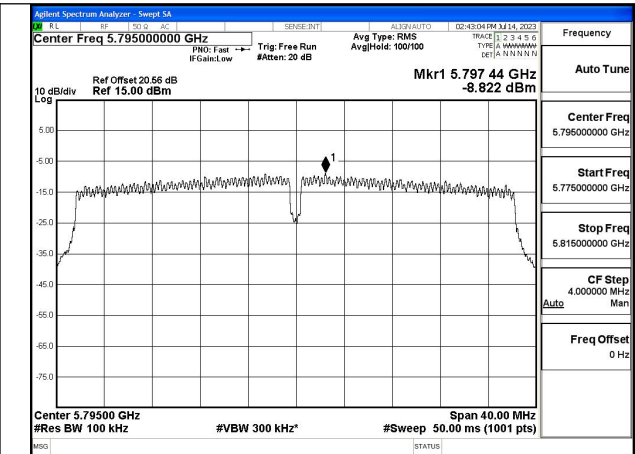

Test Mode: 802.11n HT40

Mode:802.11n HT40 Frequency:5795MHz Ant:Chain0