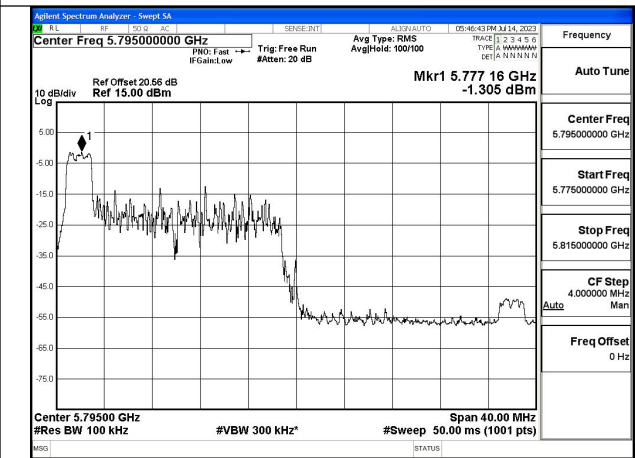

Test Mode: 802.11ax HE40

Mode:802.11ax HE40 Tone:26T Frequency:5755MHz  
Ant:Chain0

Mode:802.11ax HE40 Tone:26T Frequency:5795MHz  
Ant:Chain0

Mode:802.11ax HE40 Tone:26T Frequency:5755MHz  
Ant:Chain1

Mode:802.11ax HE40 Tone:26T Frequency:5795MHz  
Ant:Chain1

Mode:802.11ax HE40 Tone:52T Frequency:5755MHz  
Ant:Chain0

Mode:802.11ax HE40 Tone:52T Frequency:5795MHz  
Ant:Chain0

Mode:802.11ax HE40 Tone:52T Frequency:5755MHz  
Ant:Chain1

Mode:802.11ax HE40 Tone:52T Frequency:5795MHz  
Ant:Chain1