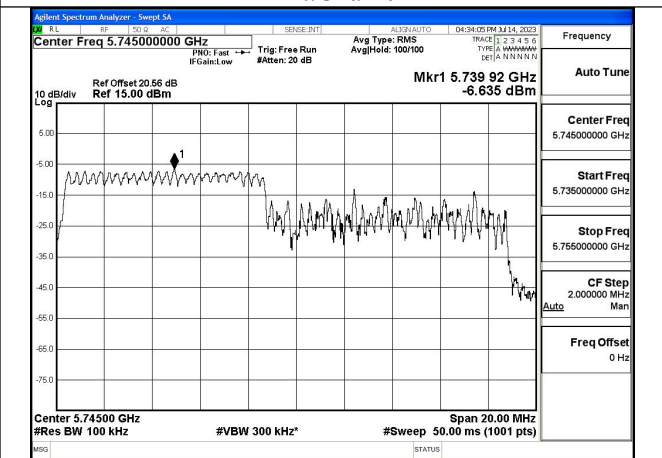

Mode:802.11ax HE20 Tone:52T Frequency:5825MHz  
Ant:Chain0

Mode:802.11ax HE20 Tone:52T Frequency:5745MHz  
Ant:Chain1

Mode:802.11ax HE20 Tone:52T Frequency:5785MHz  
Ant:Chain1

Mode:802.11ax HE20 Tone:52T Frequency:5825MHz  
Ant:Chain1

Mode:802.11ax HE20 Tone:106T Frequency:5745MHz  
Ant:Chain0

Mode:802.11ax HE20 Tone:106T Frequency:5785MHz  
Ant:Chain0

Mode:802.11ax HE20 Tone:106T Frequency:5825MHz  
Ant:Chain0

Mode:802.11ax HE20 Tone:106T Frequency:5745MHz  
Ant:Chain1