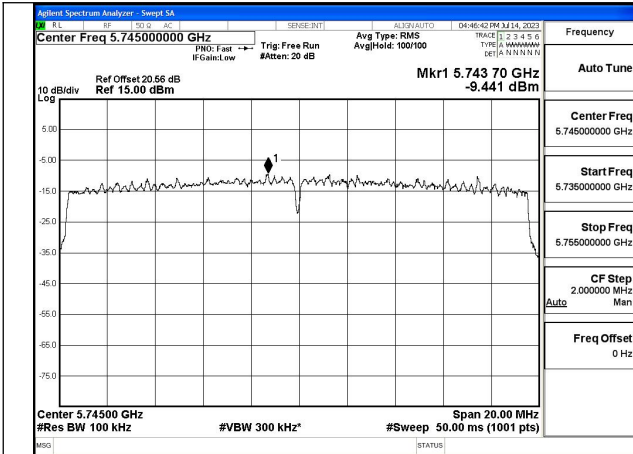

Mode:802.11ax HE20 Tone:106T Frequency:5745MHz  
Ant:Chain0

Mode:802.11ax HE20 Tone:106T Frequency:5785MHz  
Ant:Chain0

Mode:802.11ax HE20 Tone:106T Frequency:5825MHz  
Ant:Chain0

Mode:802.11ax HE20 Tone:106T Frequency:5745MHz  
Ant:Chain1

Mode:802.11ax HE20 Tone:106T Frequency:5785MHz  
Ant:Chain1

Mode:802.11ax HE20 Tone:106T Frequency:5825MHz  
Ant:Chain1

Mode:802.11ax HE20 Tone:242T Frequency:5745MHz  
Ant:Chain0

Mode:802.11ax HE20 Tone:242T Frequency:5785MHz  
Ant:Chain0