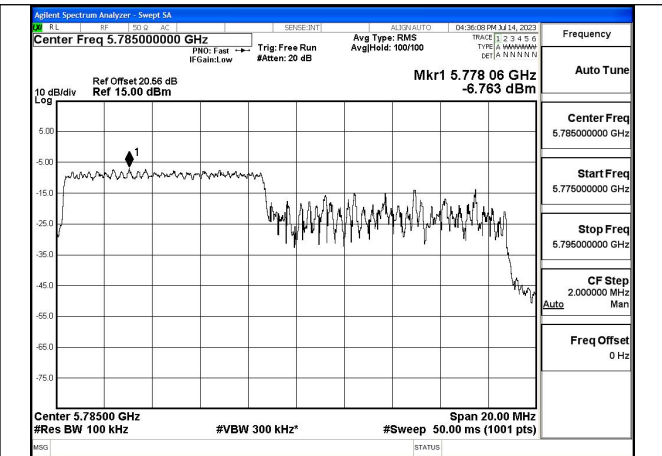

Mode:802.11ax HE20 Tone:52T Frequency:5825MHz  
Ant:Chain0

Mode:802.11ax HE20 Tone:52T Frequency:5745MHz  
Ant:Chain1

Mode:802.11ax HE20 Tone:52T Frequency:5785MHz  
Ant:Chain1

Mode:802.11ax HE20 Tone:52T Frequency:5825MHz  
Ant:Chain1

Mode:802.11ax HE20 Tone:106T Frequency:5745MHz  
Ant:Chain0

Mode:802.11ax HE20 Tone:106T Frequency:5785MHz  
Ant:Chain0

Mode:802.11ax HE20 Tone:106T Frequency:5825MHz  
Ant:Chain0

Mode:802.11ax HE20 Tone:106T Frequency:5745MHz  
Ant:Chain1