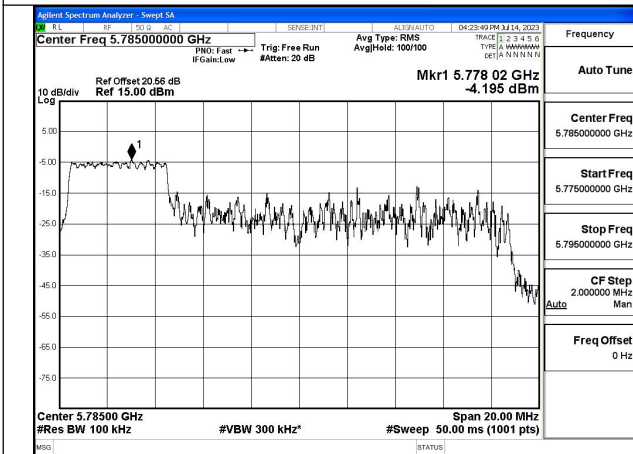

Mode:802.11ax HE20 Tone:26T Frequency:5785MHz  
Ant:Chain1

Mode:802.11ax HE20 Tone:26T Frequency:5825MHz  
Ant:Chain1

Mode:802.11ax HE20 Tone:52T Frequency:5745MHz  
Ant:Chain0

Mode:802.11ax HE20 Tone:52T Frequency:5785MHz  
Ant:Chain0

Mode:802.11ax HE20 Tone:52T Frequency:5825MHz  
Ant:Chain0

Mode:802.11ax HE20 Tone:52T Frequency:5745MHz  
Ant:Chain1

Mode:802.11ax HE20 Tone:52T Frequency:5785MHz  
Ant:Chain1

Mode:802.11ax HE20 Tone:52T Frequency:5825MHz  
Ant:Chain1