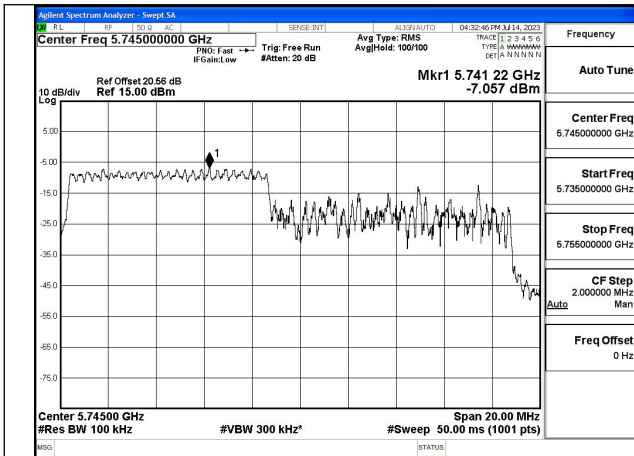

Mode:802.11ax HE20 Tone:52T Frequency:5825MHz  
Ant:Chain0

Mode:802.11ax HE20 Tone:52T Frequency:5745MHz  
Ant:Chain1

Mode:802.11ax HE20 Tone:52T Frequency:5785MHz  
Ant:Chain1

Mode:802.11ax HE20 Tone:52T Frequency:5825MHz  
Ant:Chain1

Mode:802.11ax HE20 Tone:106T Frequency:5745MHz  
Ant:Chain0

Mode:802.11ax HE20 Tone:106T Frequency:5785MHz  
Ant:Chain0

Mode:802.11ax HE20 Tone:106T Frequency:5825MHz  
Ant:Chain0

Mode:802.11ax HE20 Tone:106T Frequency:5745MHz  
Ant:Chain1