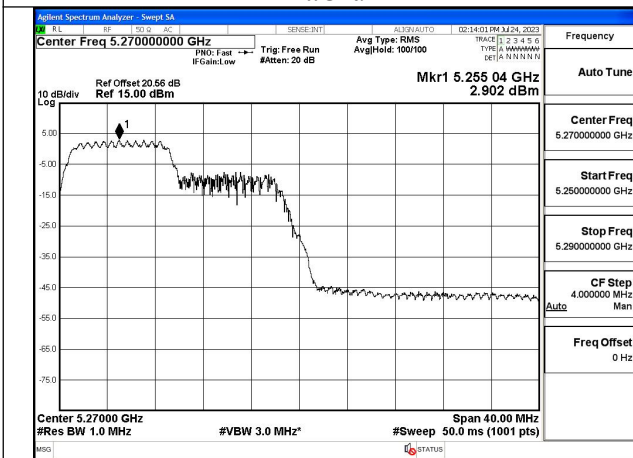

Mode:802.11ax HE40 Tone:106T Frequency:5270MHz
Ant:Chain0