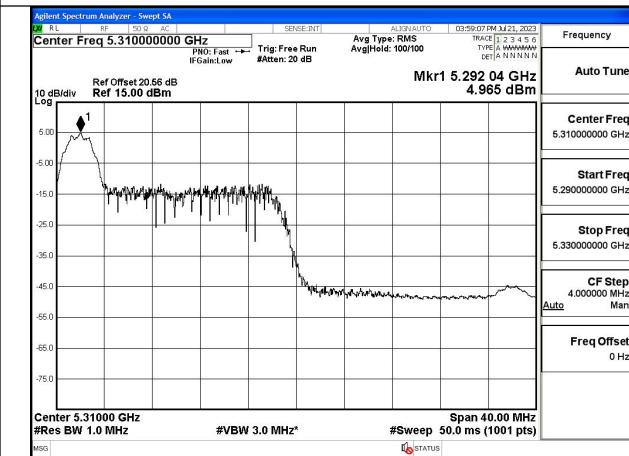

Mode:802.11ac VHT40 Frequency:5270MHz
Ant:Chain1

Mode:802.11ac VHT40 Frequency:5310MHz
Ant:Chain1

Test Mode: 802.11ax HE40

Mode:802.11ax HE40 Tone:26T Frequency:5270MHz
Ant:Chain0

Mode:802.11ax HE40 Tone:26T Frequency:5310MHz
Ant:Chain0

Mode:802.11ax HE40 Tone:26T Frequency:5270MHz
Ant:Chain1

Mode:802.11ax HE40 Tone:26T Frequency:5310MHz
Ant:Chain1

Mode:802.11ax HE40 Tone:52T Frequency:5270MHz
Ant:Chain0

Mode:802.11ax HE40 Tone:52T Frequency:5310MHz
Ant:Chain0