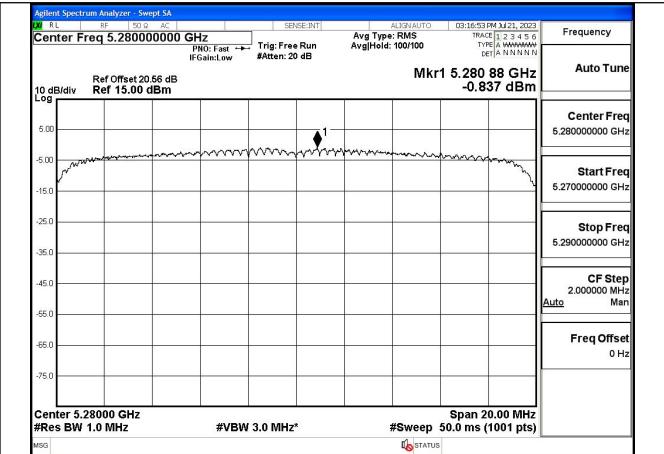

Mode:802.11ax HE20 Tone:242T Frequency:5260MHz
Ant:Chain0

Mode:802.11ax HE20 Tone:242T Frequency:5280MHz
Ant:Chain0

Mode:802.11ax HE20 Tone:242T Frequency:5320MHz
Ant:Chain0

Mode:802.11ax HE20 Tone:242T Frequency:5260MHz
Ant:Chain1