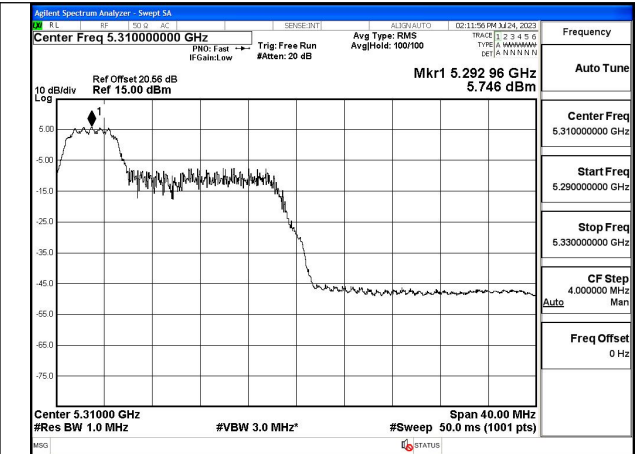

Mode:802.11ax HE40 Tone:26T Frequency:5270MHz
Ant:Chain1

Mode:802.11ax HE40 Tone:26T Frequency:5310MHz
Ant:Chain1

Mode:802.11ax HE40 Tone:52T Frequency:5270MHz
Ant:Chain0

Mode:802.11ax HE40 Tone:52T Frequency:5310MHz
Ant:Chain0

Mode:802.11ax HE40 Tone:52T Frequency:5270MHz
Ant:Chain1

Mode:802.11ax HE40 Tone:52T Frequency:5310MHz
Ant:Chain1

Mode:802.11ax HE40 Tone:106T Frequency:5270MHz
Ant:Chain0

Mode:802.11ax HE40 Tone:106T Frequency:5310MHz
Ant:Chain0