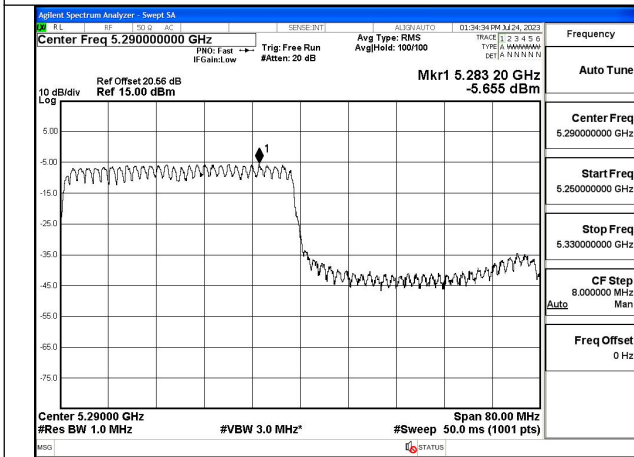

Test Mode: 802.11ax HE80

Mode:802.11ax HE80 Tone:26T Frequency:5290MHz
Ant:Chain0

Mode:802.11ax HE80 Tone:26T Frequency:5290MHz
Ant:Chain1

Mode:802.11ax HE80 Tone:52T Frequency:5290MHz
Ant:Chain0

Mode:802.11ax HE80 Tone:52T Frequency:5290MHz
Ant:Chain1

Mode:802.11ax HE80 Tone:106T Frequency:5290MHz
Ant:Chain0

Mode:802.11ax HE80 Tone:106T Frequency:5290MHz
Ant:Chain1

Mode:802.11ax HE80 Tone:242T Frequency:5290MHz
Ant:Chain0

Mode:802.11ax HE80 Tone:242T Frequency:5290MHz
Ant:Chain1

Mode:802.11ax HE80 Tone:484T Frequency:5290MHz
Ant:Chain0

Mode:802.11ax HE80 Tone:484T Frequency:5290MHz
Ant:Chain1