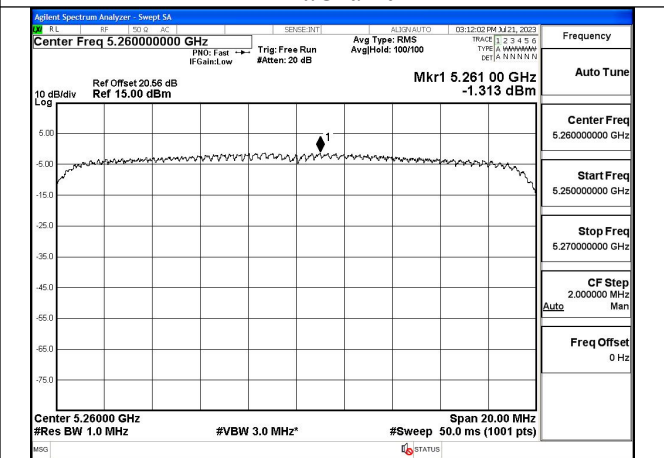

Mode:802.11ax HE20 Tone:242T Frequency:5260MHz
Ant:Chain0

Mode:802.11ax HE20 Tone:242T Frequency:5280MHz
Ant:Chain0

Mode:802.11ax HE20 Tone:242T Frequency:5320MHz
Ant:Chain0

Mode:802.11ax HE20 Tone:242T Frequency:5260MHz
Ant:Chain1