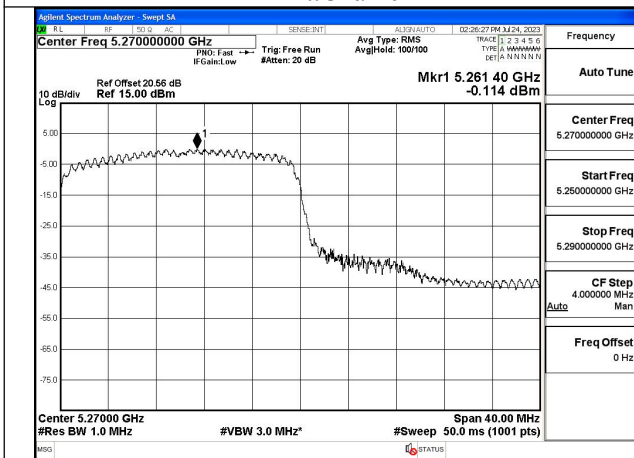

Mode:802.11ax HE40 Tone:106T Frequency:5270MHz
Ant:Chain1

Mode:802.11ax HE40 Tone:106T Frequency:5310MHz
Ant:Chain1

Mode:802.11ax HE40 Tone:242T Frequency:5270MHz
Ant:Chain0

Mode:802.11ax HE40 Tone:242T Frequency:5310MHz
Ant:Chain0

Mode:802.11ax HE40 Tone:242T Frequency:5270MHz
Ant:Chain1

Mode:802.11ax HE40 Tone:242T Frequency:5310MHz
Ant:Chain1

Mode:802.11ax HE40 Tone:484T Frequency:5270MHz
Ant:Chain0

Mode:802.11ax HE40 Tone:484T Frequency:5310MHz
Ant:Chain0