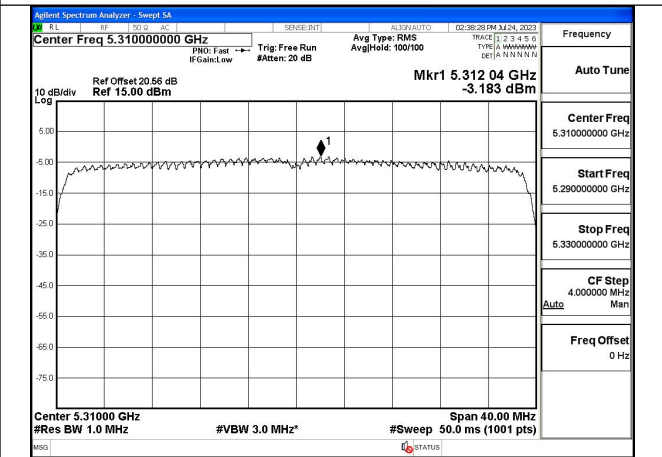

Mode:802.11ax HE40 Tone:106T Frequency:5270MHz
Ant:Chain1

Mode:802.11ax HE40 Tone:106T Frequency:5310MHz
Ant:Chain1

Mode:802.11ax HE40 Tone:242T Frequency:5270MHz
Ant:Chain0

Mode:802.11ax HE40 Tone:242T Frequency:5310MHz
Ant:Chain0

Mode:802.11ax HE40 Tone:242T Frequency:5270MHz
Ant:Chain1

Mode:802.11ax HE40 Tone:242T Frequency:5310MHz
Ant:Chain1

Mode:802.11ax HE40 Tone:484T Frequency:5270MHz
Ant:Chain0

Mode:802.11ax HE40 Tone:484T Frequency:5310MHz
Ant:Chain0