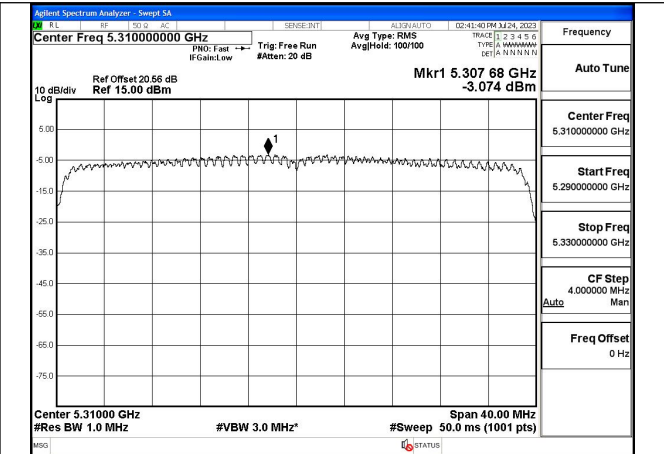

Mode:802.11ax HE40 Tone:484T Frequency:5310MHz
Ant:Chain1