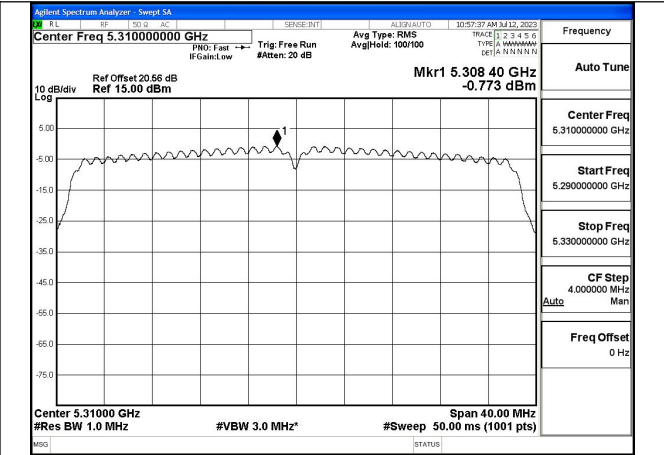

Test Mode: 802.11n HT40

Mode:802.11n HT40 Frequency:5310MHz Ant:Chain0