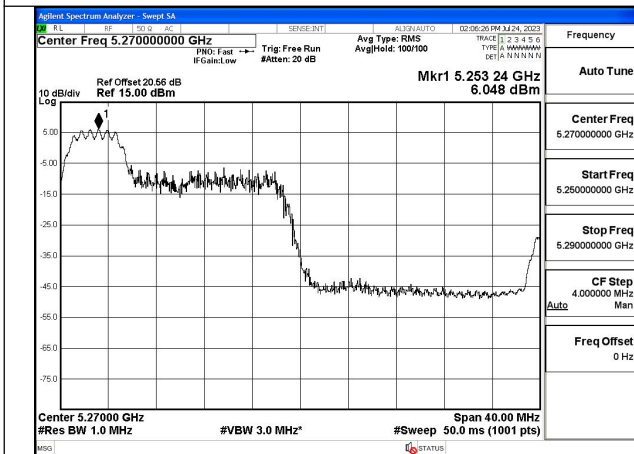

Mode:802.11ac VHT40 Frequency:5270MHz
Ant:Chain1

Mode:802.11ac VHT40 Frequency:5310MHz
Ant:Chain1

Test Mode: 802.11ax HE40

Mode:802.11ax HE40 Tone:26T Frequency:5270MHz
Ant:Chain0

Mode:802.11ax HE40 Tone:26T Frequency:5310MHz
Ant:Chain0

Mode:802.11ax HE40 Tone:26T Frequency:5270MHz
Ant:Chain1

Mode:802.11ax HE40 Tone:26T Frequency:5310MHz
Ant:Chain1

Mode:802.11ax HE40 Tone:52T Frequency:5270MHz
Ant:Chain0

Mode:802.11ax HE40 Tone:52T Frequency:5310MHz
Ant:Chain0