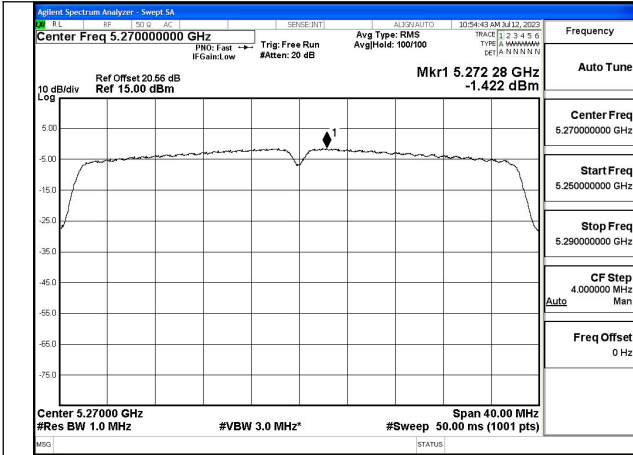

Test Mode: 802.11n HT40

Mode:802.11n HT40 Frequency:5270MHz Ant:Chain0