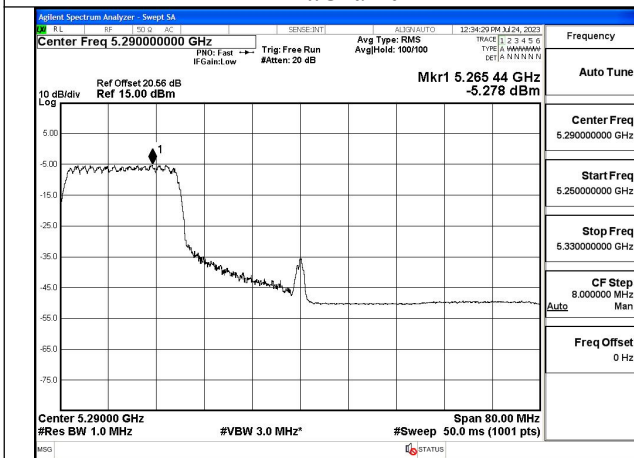

Test Mode: 802.11ax HE80

Mode:802.11ax HE80 Tone:26T Frequency:5290MHz
Ant:Chain0

Mode:802.11ax HE80 Tone:26T Frequency:5290MHz
Ant:Chain1

Mode:802.11ax HE80 Tone:52T Frequency:5290MHz
Ant:Chain0

Mode:802.11ax HE80 Tone:52T Frequency:5290MHz
Ant:Chain1

Mode:802.11ax HE80 Tone:106T Frequency:5290MHz
Ant:Chain0

Mode:802.11ax HE80 Tone:106T Frequency:5290MHz
Ant:Chain1

Mode:802.11ax HE80 Tone:242T Frequency:5290MHz
Ant:Chain0

Mode:802.11ax HE80 Tone:242T Frequency:5290MHz
Ant:Chain1