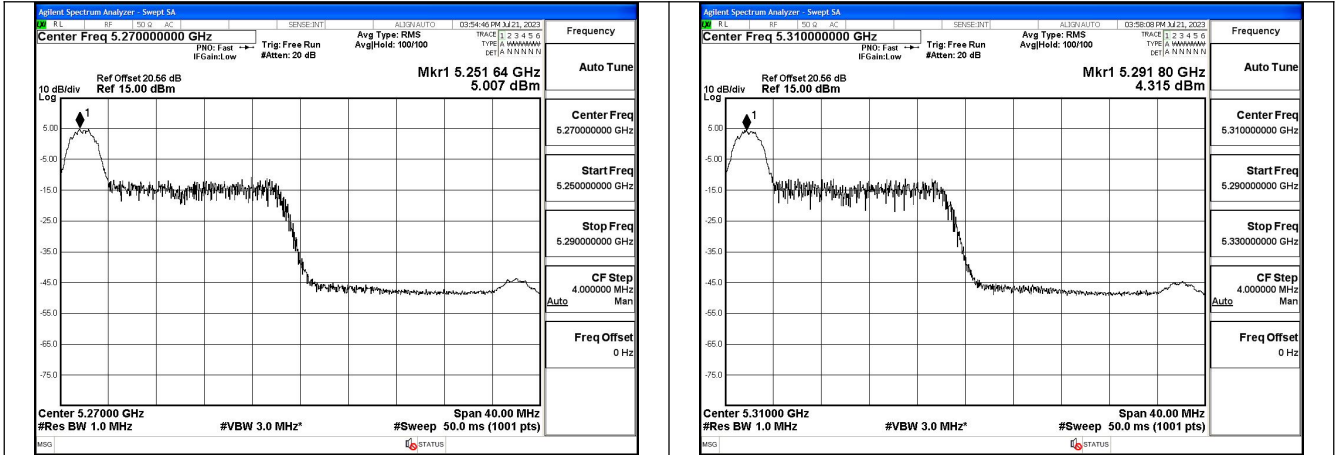

Test Mode: 802.11ax HE40

Mode:802.11ax HE40 Tone:26T Frequency:5270MHz
Ant:Chain0

Mode:802.11ax HE40 Tone:26T Frequency:5310MHz
Ant:Chain0