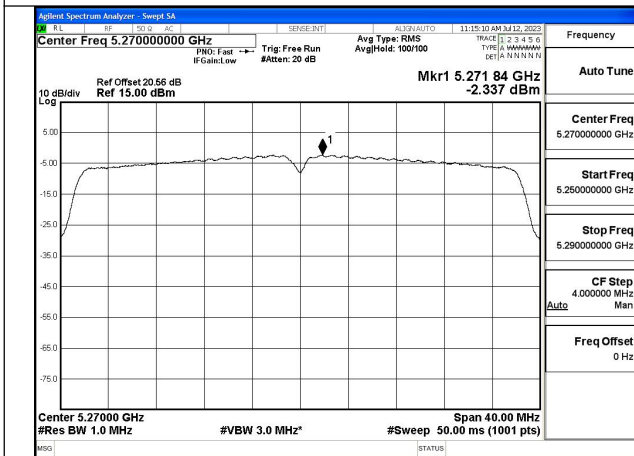

Mode:802.11n HT40 Frequency:5270MHz Ant:Chain1

Mode:802.11n HT40 Frequency:5310MHz Ant:Chain1

Test Mode: 802.11ac VHT40

Mode:802.11ac VHT40 Frequency:5270MHz
Ant:Chain0

Mode:802.11ac VHT40 Frequency:5310MHz
Ant:Chain0