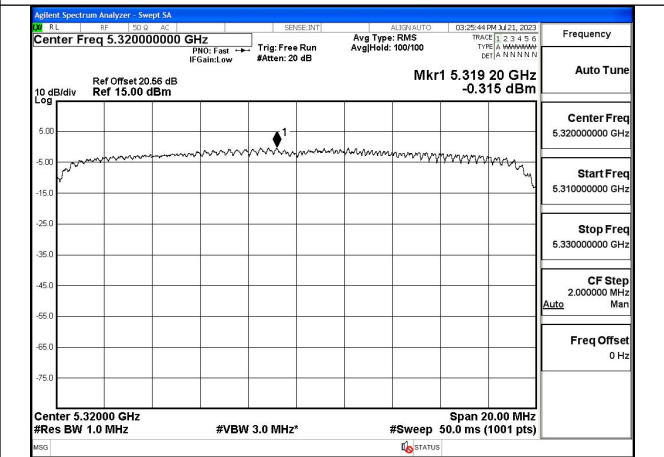

Mode:802.11ax HE20 Tone:242T Frequency:5320MHz
Ant:Chain1