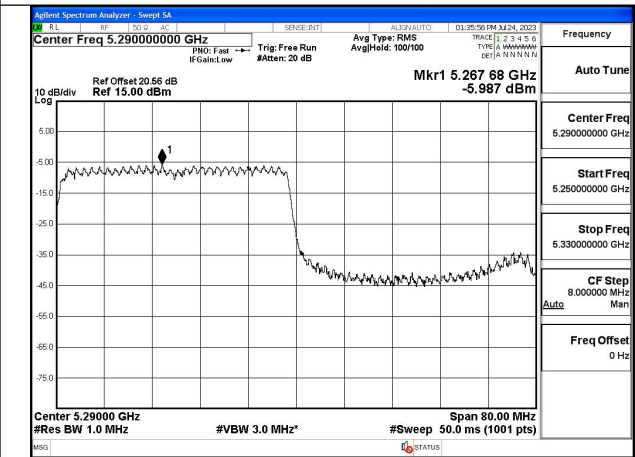

Mode:802.11ax HE80 Tone:106T Frequency:5290MHz
Ant:Chain0

Mode:802.11ax HE80 Tone:106T Frequency:5290MHz
Ant:Chain1

Mode:802.11ax HE80 Tone:242T Frequency:5290MHz
Ant:Chain0

Mode:802.11ax HE80 Tone:242T Frequency:5290MHz
Ant:Chain1

Mode:802.11ax HE80 Tone:484T Frequency:5290MHz
Ant:Chain0

Mode:802.11ax HE80 Tone:484T Frequency:5290MHz
Ant:Chain1