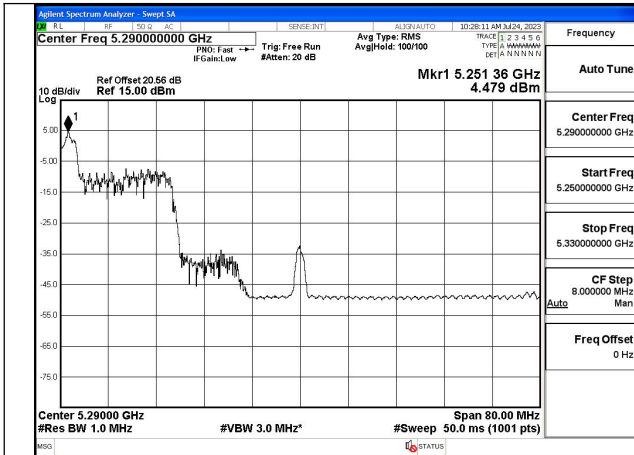

Mode:802.11ax HE40 Tone:484T Frequency:5270MHz
Ant:Chain1

Mode:802.11ax HE40 Tone:484T Frequency:5310MHz
Ant:Chain1

Test Mode: 802.11ac VHT80

Mode:802.11ac VHT80 Frequency:5290MHz
Ant:Chain0

Mode:802.11ac VHT80 Frequency:5290MHz
Ant:Chain1

Test Mode: 802.11ax HE80

Mode:802.11ax HE80 Tone:26T Frequency:5290MHz
Ant:Chain0

Mode:802.11ax HE80 Tone:26T Frequency:5290MHz
Ant:Chain1

Mode:802.11ax HE80 Tone:52T Frequency:5290MHz
Ant:Chain0

Mode:802.11ax HE80 Tone:52T Frequency:5290MHz
Ant:Chain1