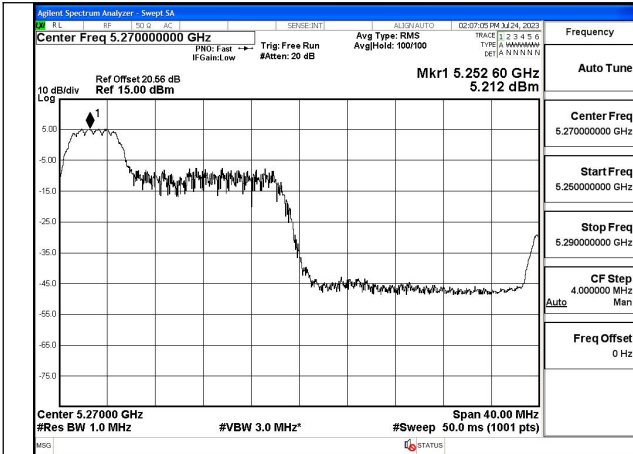

Mode:802.11ax HE40 Tone:26T Frequency:5270MHz
Ant:Chain1

Mode:802.11ax HE40 Tone:26T Frequency:5310MHz
Ant:Chain1

Mode:802.11ax HE40 Tone:52T Frequency:5270MHz
Ant:Chain0

Mode:802.11ax HE40 Tone:52T Frequency:5310MHz
Ant:Chain0