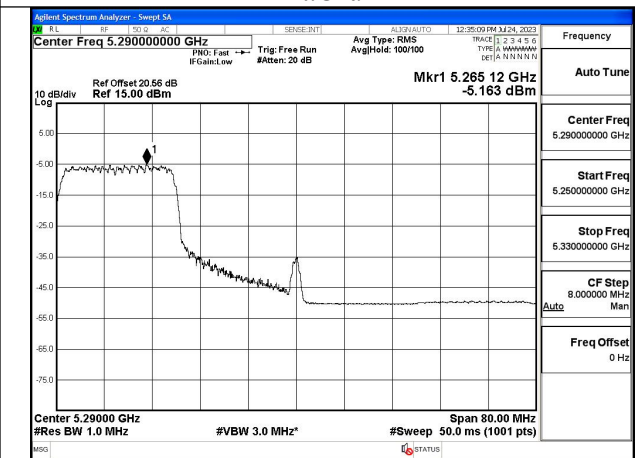

Test Mode: 802.11ax HE80

Mode:802.11ax HE80 Tone:26T Frequency:5290MHz
Ant:Chain0

Mode:802.11ax HE80 Tone:26T Frequency:5290MHz
Ant:Chain1

Mode:802.11ax HE80 Tone:52T Frequency:5290MHz
Ant:Chain0

Mode:802.11ax HE80 Tone:52T Frequency:5290MHz
Ant:Chain1

Mode:802.11ax HE80 Tone:106T Frequency:5290MHz
Ant:Chain0

Mode:802.11ax HE80 Tone:106T Frequency:5290MHz
Ant:Chain1

Mode:802.11ax HE80 Tone:242T Frequency:5290MHz
Ant:Chain0

Mode:802.11ax HE80 Tone:242T Frequency:5290MHz
Ant:Chain1