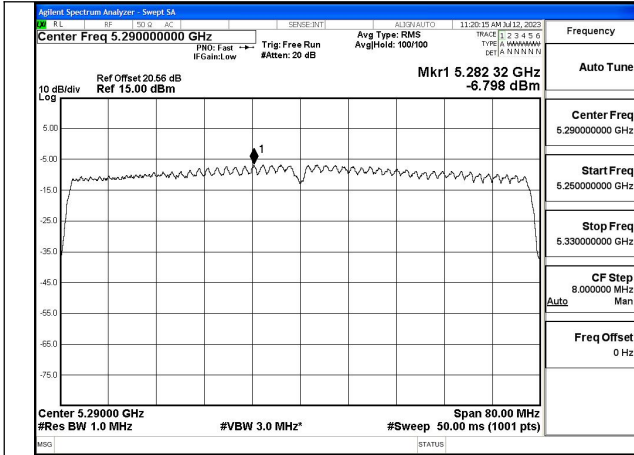

Test Mode: 802.11ac VHT80

Mode:802.11ac VHT80 Frequency:5290MHz
Ant:Chain0