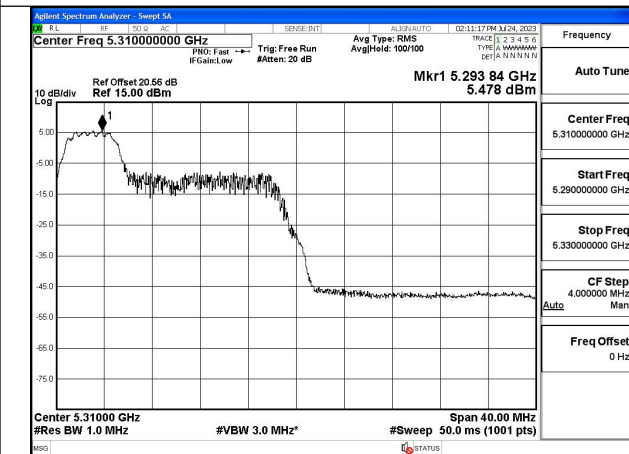

Mode:802.11ac VHT40 Frequency:5270MHz
Ant:Chain1

Mode:802.11ac VHT40 Frequency:5310MHz
Ant:Chain1

Test Mode: 802.11ax HE40

Mode:802.11ax HE40 Tone:26T Frequency:5270MHz
Ant:Chain0

Mode:802.11ax HE40 Tone:26T Frequency:5310MHz
Ant:Chain0

Mode:802.11ax HE40 Tone:26T Frequency:5270MHz
Ant:Chain1

Mode:802.11ax HE40 Tone:26T Frequency:5310MHz
Ant:Chain1

Mode:802.11ax HE40 Tone:52T Frequency:5270MHz
Ant:Chain0

Mode:802.11ax HE40 Tone:52T Frequency:5310MHz
Ant:Chain0