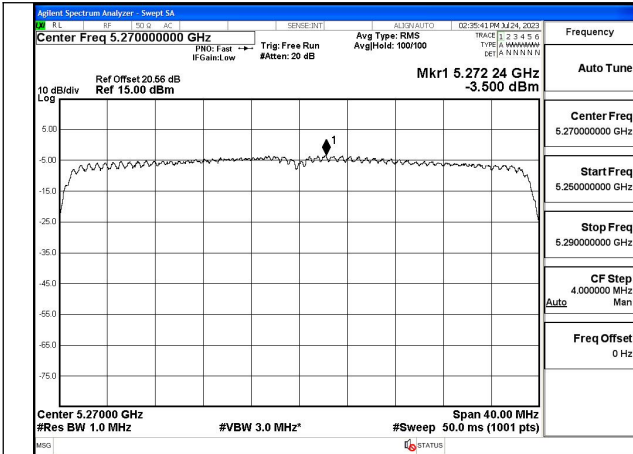

Mode:802.11ax HE40 Tone:242T Frequency:5270MHz
Ant:Chain1

Mode:802.11ax HE40 Tone:242T Frequency:5310MHz
Ant:Chain1

Mode:802.11ax HE40 Tone:484T Frequency:5270MHz
Ant:Chain0

Mode:802.11ax HE40 Tone:484T Frequency:5310MHz
Ant:Chain0