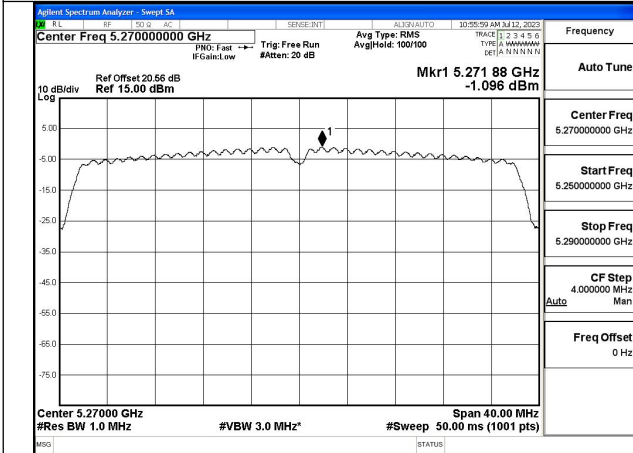

Mode:802.11ax HE20 Tone:242T Frequency:5280MHz
Ant:Chain1

Mode:802.11ax HE20 Tone:242T Frequency:5320MHz
Ant:Chain1

Test Mode: 802.11n HT40

Mode:802.11n HT40 Frequency:5270MHz Ant:Chain0

Mode:802.11n HT40 Frequency:5310MHz Ant:Chain0