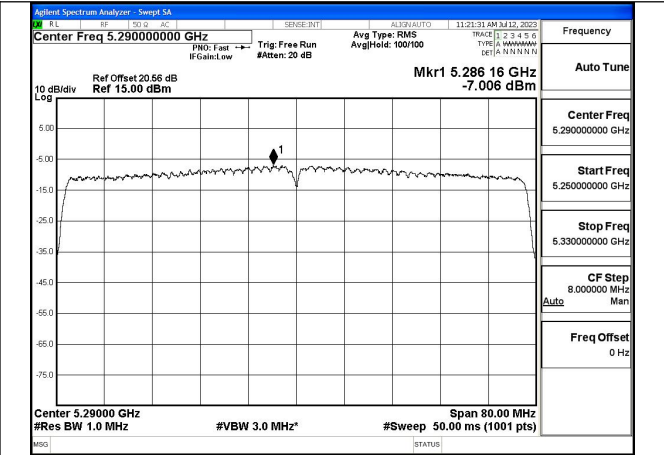

Mode:802.11ax HE40 Tone:484T Frequency:5270MHz
Ant:Chain1

Mode:802.11ax HE40 Tone:484T Frequency:5310MHz
Ant:Chain1

Test Mode: 802.11ac VHT80

Mode:802.11ac VHT80 Frequency:5290MHz
Ant:Chain0

Mode:802.11ac VHT80 Frequency:5290MHz
Ant:Chain1

Test Mode: 802.11ax HE80

Mode:802.11ax HE80 Tone:26T Frequency:5290MHz
Ant:Chain0

Mode:802.11ax HE80 Tone:26T Frequency:5290MHz
Ant:Chain1

Mode:802.11ax HE80 Tone:52T Frequency:5290MHz
Ant:Chain0

Mode:802.11ax HE80 Tone:52T Frequency:5290MHz
Ant:Chain1