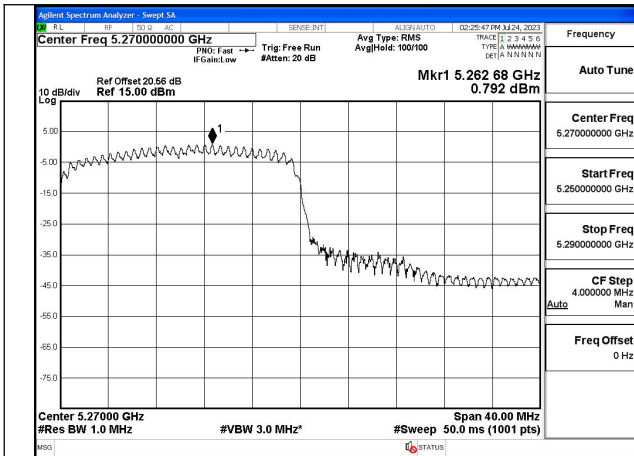

Mode:802.11ax HE40 Tone:242T Frequency:5270MHz
Ant:Chain0