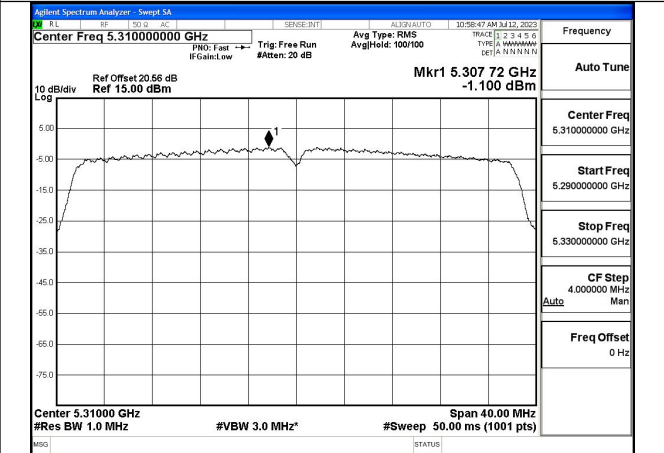

Mode:802.11ax HE20 Tone:242T Frequency:5280MHz
Ant:Chain1

Mode:802.11ax HE20 Tone:242T Frequency:5320MHz
Ant:Chain1

Test Mode: 802.11n HT40

Mode:802.11n HT40 Frequency:5270MHz Ant:Chain0

Mode:802.11n HT40 Frequency:5310MHz Ant:Chain0