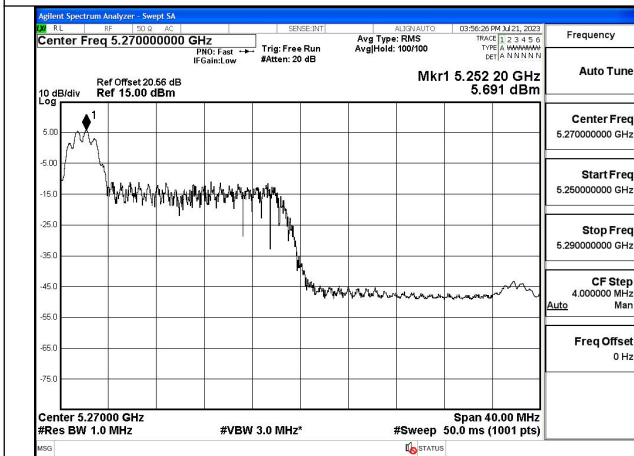

Mode:802.11ac VHT40 Frequency:5270MHz
Ant:Chain1

Mode:802.11ac VHT40 Frequency:5310MHz
Ant:Chain1

Test Mode: 802.11ax HE40

Mode:802.11ax HE40 Tone:26T Frequency:5270MHz
Ant:Chain0

Mode:802.11ax HE40 Tone:26T Frequency:5310MHz
Ant:Chain0

Mode:802.11ax HE40 Tone:26T Frequency:5270MHz
Ant:Chain1

Mode:802.11ax HE40 Tone:26T Frequency:5310MHz
Ant:Chain1

Mode:802.11ax HE40 Tone:52T Frequency:5270MHz
Ant:Chain0

Mode:802.11ax HE40 Tone:52T Frequency:5310MHz
Ant:Chain0