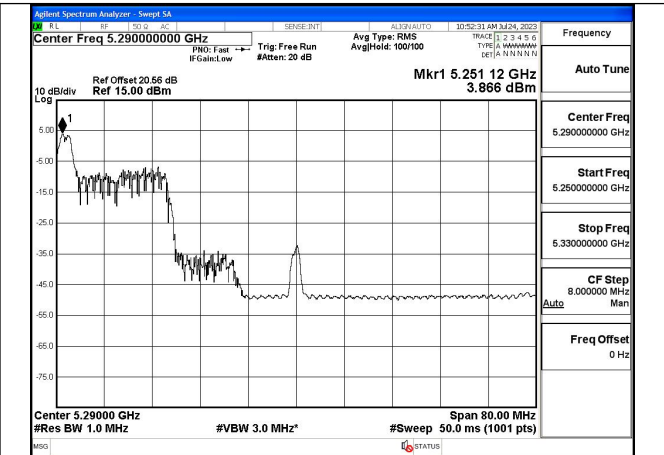

Mode:802.11ax HE40 Tone:484T Frequency:5270MHz
Ant:Chain1

Mode:802.11ax HE40 Tone:484T Frequency:5310MHz
Ant:Chain1

Test Mode: 802.11ac VHT80

Mode:802.11ac VHT80 Frequency:5290MHz
Ant:Chain0

Mode:802.11ac VHT80 Frequency:5290MHz
Ant:Chain1

Test Mode: 802.11ax HE80

Mode:802.11ax HE80 Tone:26T Frequency:5290MHz
Ant:Chain0

Mode:802.11ax HE80 Tone:26T Frequency:5290MHz
Ant:Chain1

Mode:802.11ax HE80 Tone:52T Frequency:5290MHz
Ant:Chain0

Mode:802.11ax HE80 Tone:52T Frequency:5290MHz
Ant:Chain1