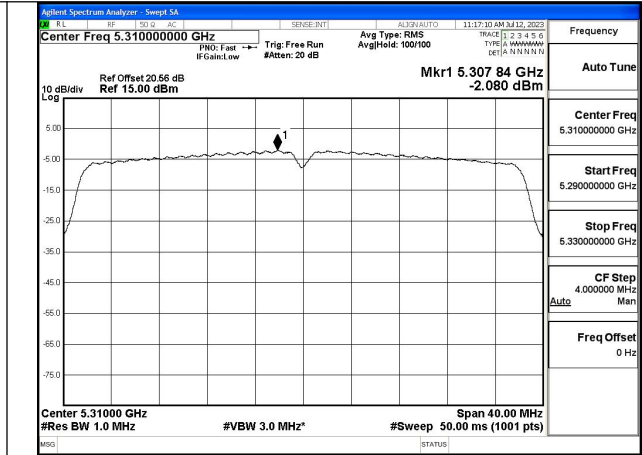

Mode:802.11ac VHT40 Frequency:5310MHz
Ant:Chain0