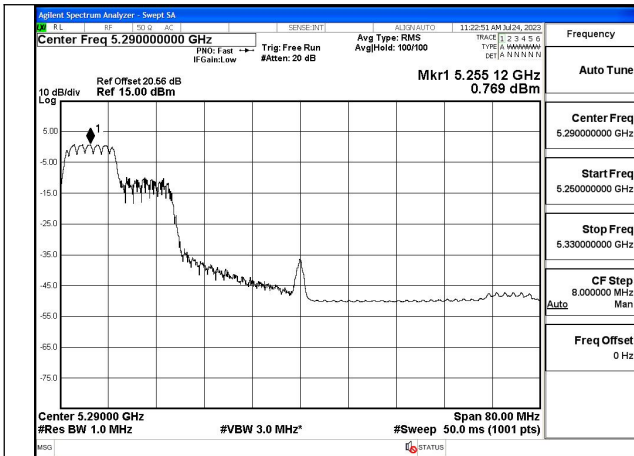

Mode:802.11ax HE40 Tone:484T Frequency:5270MHz
Ant:Chain1

Mode:802.11ax HE40 Tone:484T Frequency:5310MHz
Ant:Chain1

Test Mode: 802.11ac VHT80

Mode:802.11ac VHT80 Frequency:5290MHz
Ant:Chain0

Mode:802.11ac VHT80 Frequency:5290MHz
Ant:Chain1

Test Mode: 802.11ax HE80

Mode:802.11ax HE80 Tone:26T Frequency:5290MHz
Ant:Chain0

Mode:802.11ax HE80 Tone:26T Frequency:5290MHz
Ant:Chain1

Mode:802.11ax HE80 Tone:52T Frequency:5290MHz
Ant:Chain0

Mode:802.11ax HE80 Tone:52T Frequency:5290MHz
Ant:Chain1

Mode:802.11ax HE80 Tone:106T Frequency:5290MHz
Ant:Chain0

Mode:802.11ax HE80 Tone:106T Frequency:5290MHz
Ant:Chain1

Mode:802.11ax HE80 Tone:242T Frequency:5290MHz
Ant:Chain0

Mode:802.11ax HE80 Tone:242T Frequency:5290MHz
Ant:Chain1