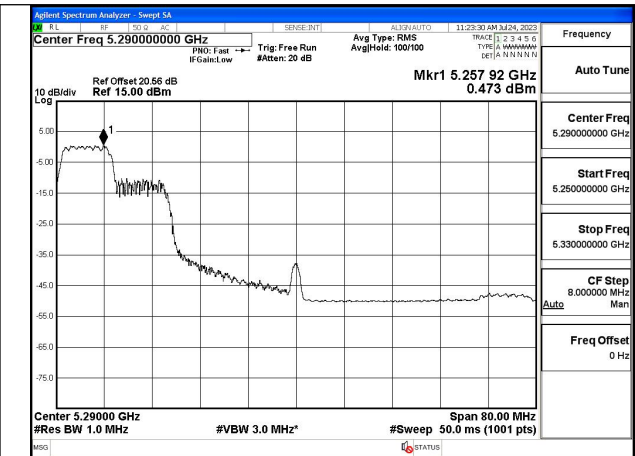

Test Mode: 802.11ax HE80

Mode:802.11ax HE80 Tone:26T Frequency:5290MHz
Ant:Chain0

Mode:802.11ax HE80 Tone:26T Frequency:5290MHz
Ant:Chain1

Mode:802.11ax HE80 Tone:52T Frequency:5290MHz
Ant:Chain0

Mode:802.11ax HE80 Tone:52T Frequency:5290MHz
Ant:Chain1

Mode:802.11ax HE80 Tone:106T Frequency:5290MHz
Ant:Chain0

Mode:802.11ax HE80 Tone:106T Frequency:5290MHz
Ant:Chain1

Mode:802.11ax HE80 Tone:242T Frequency:5290MHz
Ant:Chain0

Mode:802.11ax HE80 Tone:242T Frequency:5290MHz
Ant:Chain1