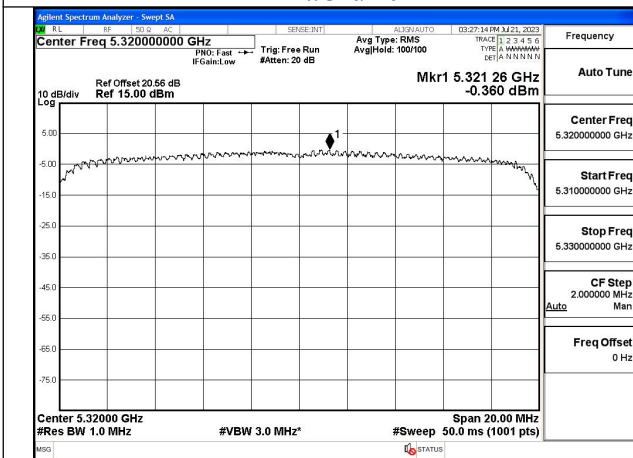

Mode:802.11ax HE20 Tone:242T Frequency:5260MHz
Ant:Chain0

Mode:802.11ax HE20 Tone:242T Frequency:5280MHz
Ant:Chain0

Mode:802.11ax HE20 Tone:242T Frequency:5320MHz
Ant:Chain0

Mode:802.11ax HE20 Tone:242T Frequency:5260MHz
Ant:Chain1