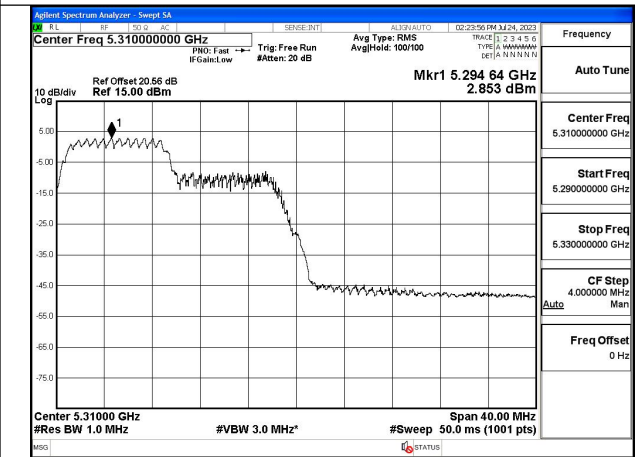

Mode:802.11ax HE40 Tone:106T Frequency:5310MHz
Ant:Chain1