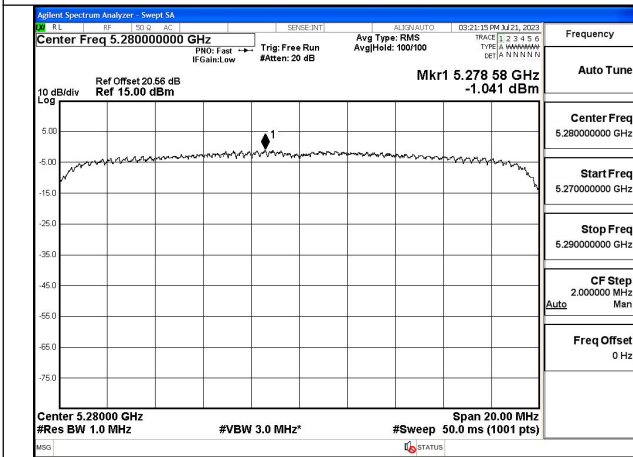

Mode:802.11ax HE20 Tone:242T Frequency:5260MHz
Ant:Chain0

Mode:802.11ax HE20 Tone:242T Frequency:5280MHz
Ant:Chain0

Mode:802.11ax HE20 Tone:242T Frequency:5320MHz
Ant:Chain0

Mode:802.11ax HE20 Tone:242T Frequency:5260MHz
Ant:Chain1