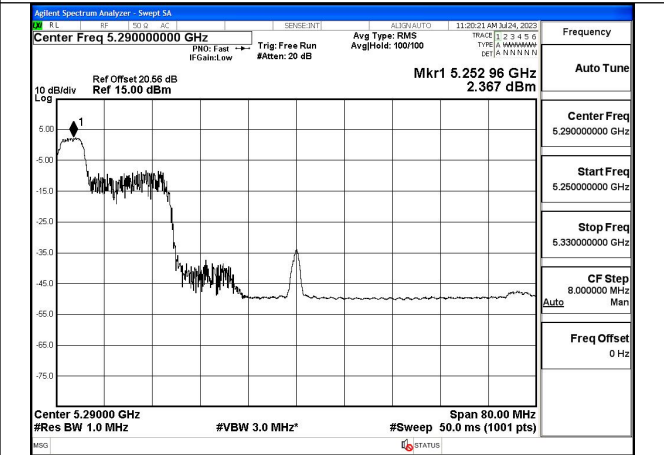

Test Mode: 802.11ax HE80

Mode:802.11ax HE80 Tone:26T Frequency:5290MHz
Ant:Chain0

Mode:802.11ax HE80 Tone:26T Frequency:5290MHz
Ant:Chain1

Mode:802.11ax HE80 Tone:52T Frequency:5290MHz
Ant:Chain0

Mode:802.11ax HE80 Tone:52T Frequency:5290MHz
Ant:Chain1

Mode:802.11ax HE80 Tone:106T Frequency:5290MHz
Ant:Chain0

Mode:802.11ax HE80 Tone:106T Frequency:5290MHz
Ant:Chain1

Mode:802.11ax HE80 Tone:242T Frequency:5290MHz
Ant:Chain0

Mode:802.11ax HE80 Tone:242T Frequency:5290MHz
Ant:Chain1