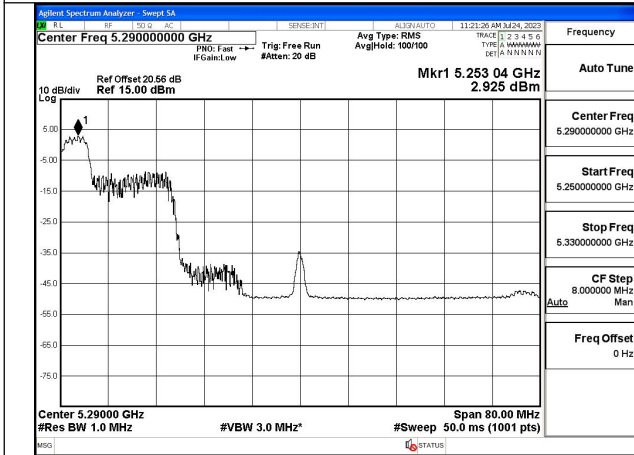

Mode:802.11ax HE40 Tone:484T Frequency:5270MHz
Ant:Chain1

Mode:802.11ax HE40 Tone:484T Frequency:5310MHz
Ant:Chain1

Test Mode: 802.11ac VHT80

Mode:802.11ac VHT80 Frequency:5290MHz
Ant:Chain0

Mode:802.11ac VHT80 Frequency:5290MHz
Ant:Chain1

Test Mode: 802.11ax HE80

Mode:802.11ax HE80 Tone:26T Frequency:5290MHz
Ant:Chain0

Mode:802.11ax HE80 Tone:26T Frequency:5290MHz
Ant:Chain1

Mode:802.11ax HE80 Tone:52T Frequency:5290MHz
Ant:Chain0

Mode:802.11ax HE80 Tone:52T Frequency:5290MHz
Ant:Chain1