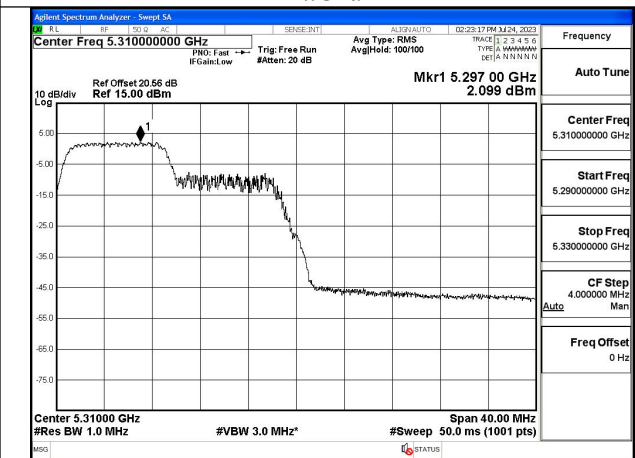

Mode:802.11ax HE40 Tone:26T Frequency:5270MHz
Ant:Chain1

Mode:802.11ax HE40 Tone:26T Frequency:5310MHz
Ant:Chain1

Mode:802.11ax HE40 Tone:52T Frequency:5270MHz
Ant:Chain0

Mode:802.11ax HE40 Tone:52T Frequency:5310MHz
Ant:Chain0

Mode:802.11ax HE40 Tone:52T Frequency:5270MHz
Ant:Chain1

Mode:802.11ax HE40 Tone:52T Frequency:5310MHz
Ant:Chain1

Mode:802.11ax HE40 Tone:106T Frequency:5270MHz
Ant:Chain0

Mode:802.11ax HE40 Tone:106T Frequency:5310MHz
Ant:Chain0