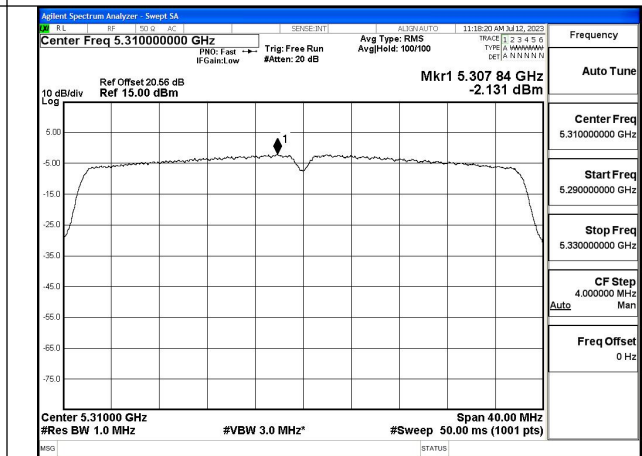

Mode:802.11ac VHT40 Frequency:5310MHz
Ant:Chain1