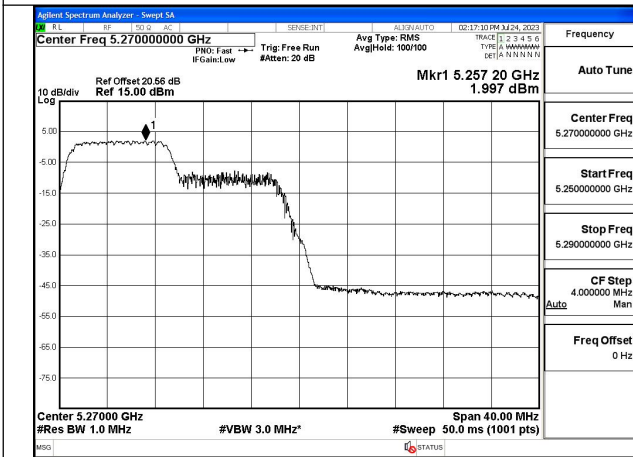

Mode:802.11ax HE40 Tone:52T Frequency:5270MHz
Ant:Chain1

Mode:802.11ax HE40 Tone:52T Frequency:5310MHz
Ant:Chain1

Mode:802.11ax HE40 Tone:106T Frequency:5270MHz
Ant:Chain0

Mode:802.11ax HE40 Tone:106T Frequency:5310MHz
Ant:Chain0

Mode:802.11ax HE40 Tone:106T Frequency:5270MHz
Ant:Chain1

Mode:802.11ax HE40 Tone:106T Frequency:5310MHz
Ant:Chain1

Mode:802.11ax HE40 Tone:242T Frequency:5270MHz
Ant:Chain0

Mode:802.11ax HE40 Tone:242T Frequency:5310MHz
Ant:Chain0