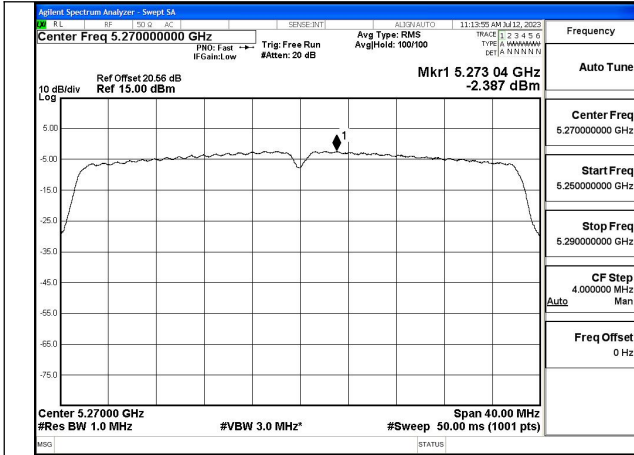

Test Mode: 802.11ac VHT40

Mode:802.11ac VHT40 Frequency:5270MHz
Ant:Chain0