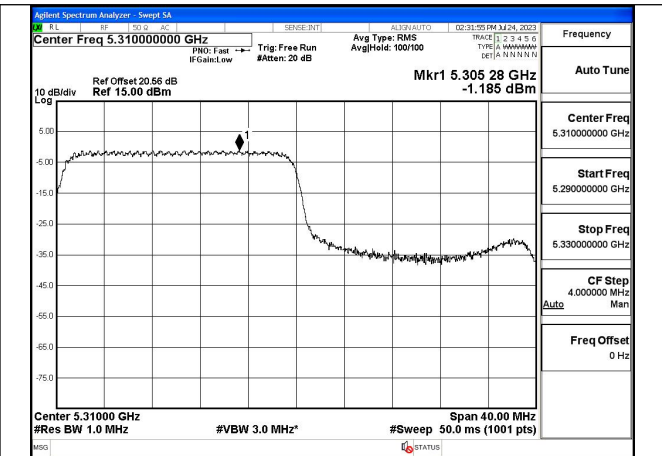

Mode:802.11ax HE40 Tone:52T Frequency:5270MHz
Ant:Chain1

Mode:802.11ax HE40 Tone:52T Frequency:5310MHz
Ant:Chain1

Mode:802.11ax HE40 Tone:106T Frequency:5270MHz
Ant:Chain0

Mode:802.11ax HE40 Tone:106T Frequency:5310MHz
Ant:Chain0

Mode:802.11ax HE40 Tone:106T Frequency:5270MHz
Ant:Chain1

Mode:802.11ax HE40 Tone:106T Frequency:5310MHz
Ant:Chain1

Mode:802.11ax HE40 Tone:242T Frequency:5270MHz
Ant:Chain0

Mode:802.11ax HE40 Tone:242T Frequency:5310MHz
Ant:Chain0