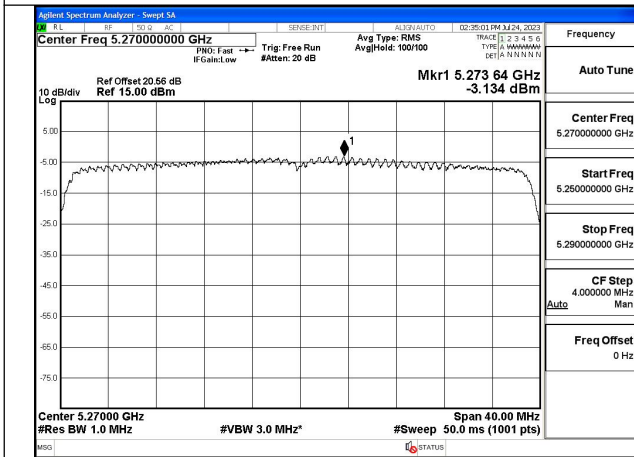

Mode:802.11ax HE40 Tone:106T Frequency:5270MHz
Ant:Chain1

Mode:802.11ax HE40 Tone:106T Frequency:5310MHz
Ant:Chain1

Mode:802.11ax HE40 Tone:242T Frequency:5270MHz
Ant:Chain0

Mode:802.11ax HE40 Tone:242T Frequency:5310MHz
Ant:Chain0

Mode:802.11ax HE40 Tone:242T Frequency:5270MHz
Ant:Chain1

Mode:802.11ax HE40 Tone:242T Frequency:5310MHz
Ant:Chain1

Mode:802.11ax HE40 Tone:484T Frequency:5270MHz
Ant:Chain0

Mode:802.11ax HE40 Tone:484T Frequency:5310MHz
Ant:Chain0