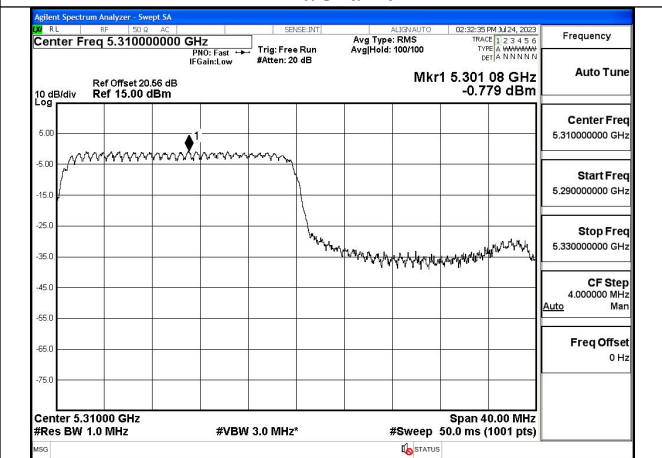

Mode:802.11ax HE40 Tone:106T Frequency:5270MHz
Ant:Chain1

Mode:802.11ax HE40 Tone:106T Frequency:5310MHz
Ant:Chain1

Mode:802.11ax HE40 Tone:242T Frequency:5270MHz
Ant:Chain0

Mode:802.11ax HE40 Tone:242T Frequency:5310MHz
Ant:Chain0

Mode:802.11ax HE40 Tone:242T Frequency:5270MHz
Ant:Chain1

Mode:802.11ax HE40 Tone:242T Frequency:5310MHz
Ant:Chain1

Mode:802.11ax HE40 Tone:484T Frequency:5270MHz
Ant:Chain0

Mode:802.11ax HE40 Tone:484T Frequency:5310MHz
Ant:Chain0