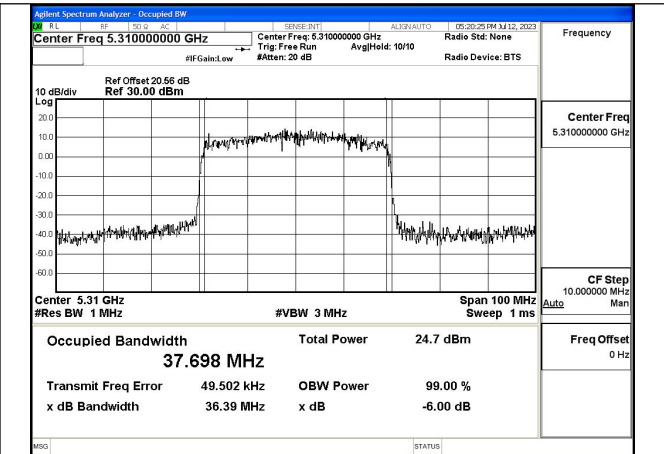

Test Mode: 802.11ax HE40