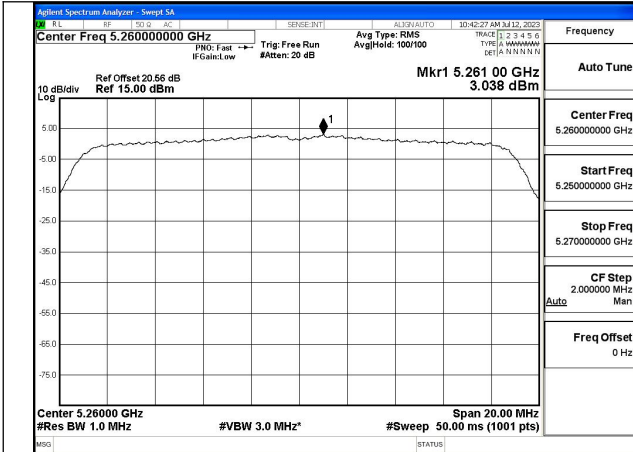

Test Mode: 802.11n HT20

Mode:802.11n HT20 Frequency:5260MHz Ant:Chain0