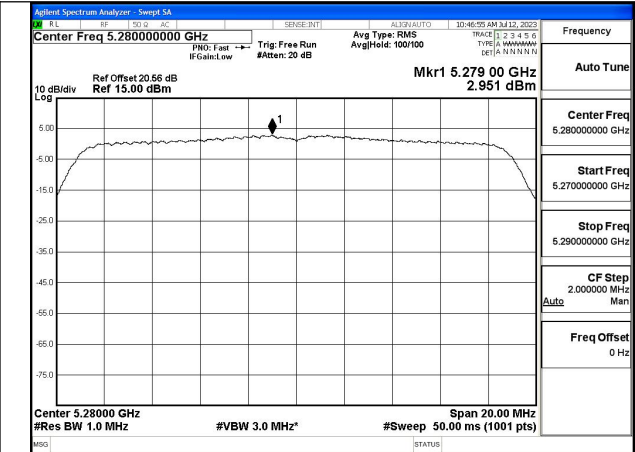

Test Mode: 802.11n HT20

Mode:802.11n HT20 Frequency:5280MHz Ant:Chain0