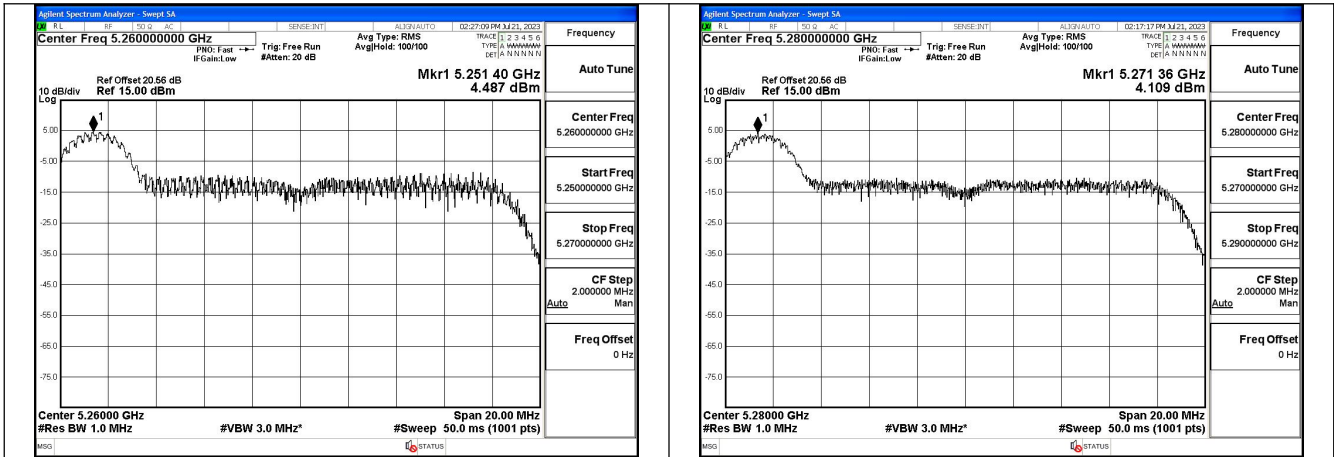

Test Mode: 802.11ax HE20

Mode:802.11ax HE20 Tone:26T Frequency:5260MHz
Ant:Chain0

Mode:802.11ax HE20 Tone:26T Frequency:5280MHz
Ant:Chain0