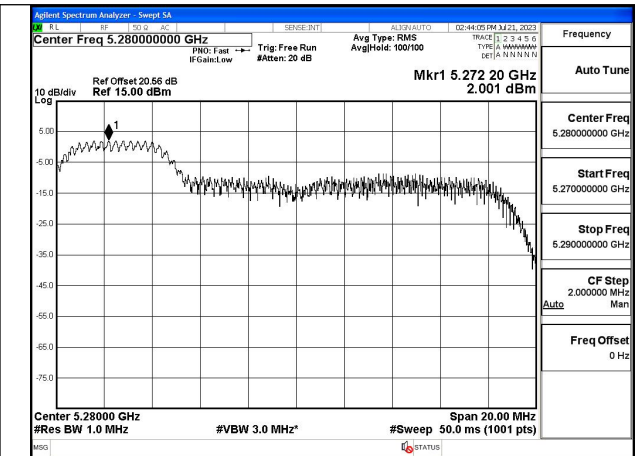

Test Mode: 802.11ax HE20

Mode:802.11ax HE20 Tone:26T Frequency:5260MHz
Ant:Chain0

Mode:802.11ax HE20 Tone:26T Frequency:5280MHz
Ant:Chain0

Mode:802.11ax HE20 Tone:26T Frequency:5320MHz
Ant:Chain0

Mode:802.11ax HE20 Tone:26T Frequency:5260MHz
Ant:Chain1

Mode:802.11ax HE20 Tone:26T Frequency:5280MHz
Ant:Chain1

Mode:802.11ax HE20 Tone:26T Frequency:5320MHz
Ant:Chain1

Mode:802.11ax HE20 Tone:52T Frequency:5260MHz
Ant:Chain0

Mode:802.11ax HE20 Tone:52T Frequency:5280MHz
Ant:Chain0