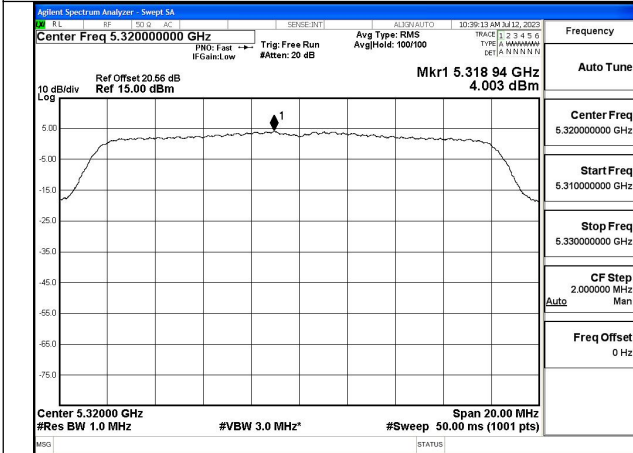

Mode:802.11a Frequency:5320MHz Ant:Chain0