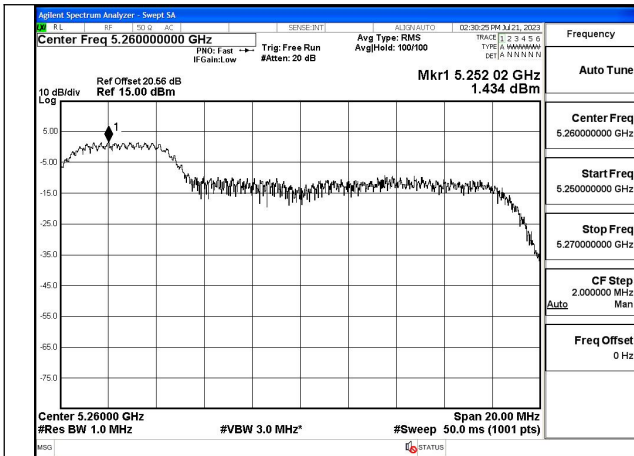

Test Mode: 802.11ax HE20

Mode:802.11ax HE20 Tone:26T Frequency:5260MHz
Ant:Chain0

Mode:802.11ax HE20 Tone:26T Frequency:5280MHz
Ant:Chain0

Mode:802.11ax HE20 Tone:26T Frequency:5320MHz
Ant:Chain0

Mode:802.11ax HE20 Tone:26T Frequency:5260MHz
Ant:Chain1

Mode:802.11ax HE20 Tone:26T Frequency:5280MHz
Ant:Chain1

Mode:802.11ax HE20 Tone:26T Frequency:5320MHz
Ant:Chain1

Mode:802.11ax HE20 Tone:52T Frequency:5260MHz
Ant:Chain0

Mode:802.11ax HE20 Tone:52T Frequency:5280MHz
Ant:Chain0