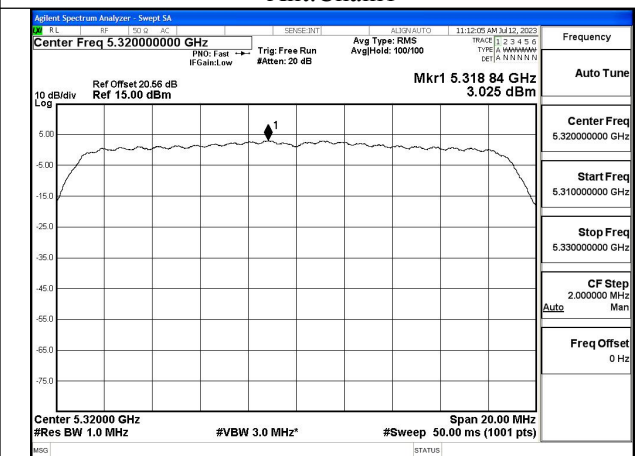

Mode:802.11ac VHT20 Frequency:5280MHz
Ant:Chain0

Mode:802.11ac VHT20 Frequency:5320MHz
Ant:Chain0

Mode:802.11ac VHT20 Frequency:5260MHz
Ant:Chain1

Mode:802.11ac VHT20 Frequency:5280MHz
Ant:Chain1

Mode:802.11ac VHT20 Frequency:5320MHz
Ant:Chain1

Test Mode: 802.11ax HE20

Mode:802.11ax HE20 Tone:26T Frequency:5260MHz
Ant:Chain0

Mode:802.11ax HE20 Tone:26T Frequency:5280MHz
Ant:Chain0

Mode:802.11ax HE20 Tone:26T Frequency:5320MHz
Ant:Chain0

Mode:802.11ax HE20 Tone:26T Frequency:5260MHz
Ant:Chain1