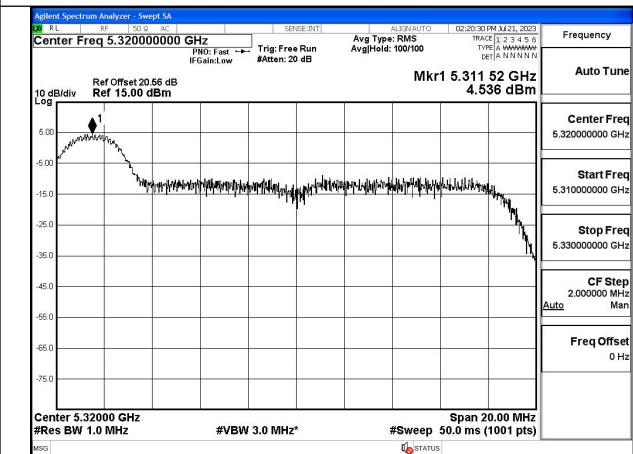

Test Mode: 802.11ax HE20

Mode:802.11ax HE20 Tone:26T Frequency:5260MHz
Ant:Chain0

Mode:802.11ax HE20 Tone:26T Frequency:5280MHz
Ant:Chain0

Mode:802.11ax HE20 Tone:26T Frequency:5320MHz
Ant:Chain0

Mode:802.11ax HE20 Tone:26T Frequency:5260MHz
Ant:Chain1

Mode:802.11ax HE20 Tone:26T Frequency:5280MHz
Ant:Chain1

Mode:802.11ax HE20 Tone:26T Frequency:5320MHz
Ant:Chain1

Mode:802.11ax HE20 Tone:52T Frequency:5260MHz
Ant:Chain0

Mode:802.11ax HE20 Tone:52T Frequency:5280MHz
Ant:Chain0