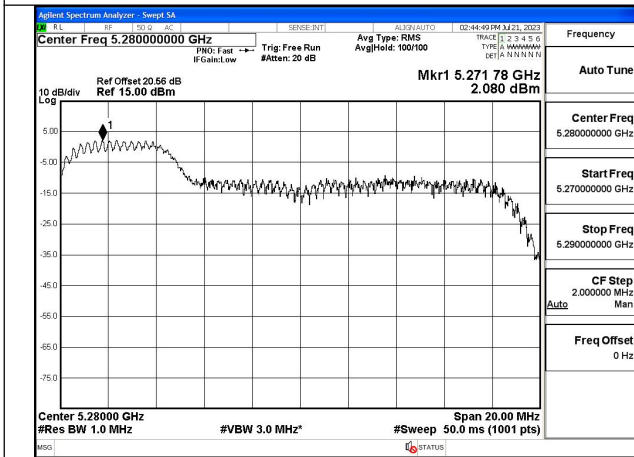

Mode:802.11ax HE20 Tone:26T Frequency:5280MHz
Ant:Chain1

Mode:802.11ax HE20 Tone:26T Frequency:5320MHz
Ant:Chain1

Mode:802.11ax HE20 Tone:52T Frequency:5260MHz
Ant:Chain0

Mode:802.11ax HE20 Tone:52T Frequency:5280MHz
Ant:Chain0

Mode:802.11ax HE20 Tone:52T Frequency:5320MHz
Ant:Chain0

Mode:802.11ax HE20 Tone:52T Frequency:5260MHz
Ant:Chain1

Mode:802.11ax HE20 Tone:52T Frequency:5280MHz
Ant:Chain1

Mode:802.11ax HE20 Tone:52T Frequency:5320MHz
Ant:Chain1