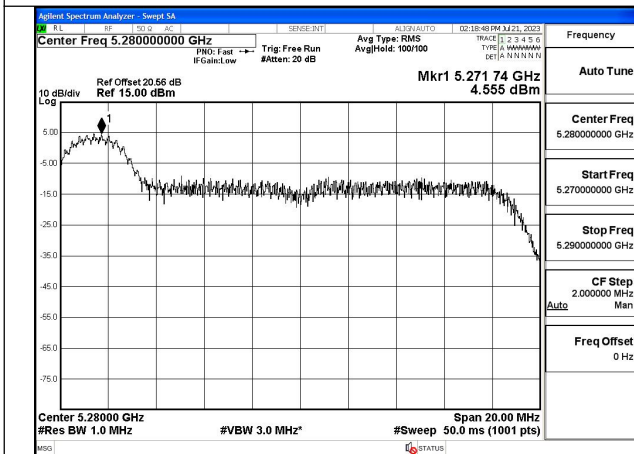

Test Mode: 802.11ax HE20

Mode:802.11ax HE20 Tone:26T Frequency:5260MHz
Ant:Chain0

Mode:802.11ax HE20 Tone:26T Frequency:5280MHz
Ant:Chain0

Mode:802.11ax HE20 Tone:26T Frequency:5320MHz
Ant:Chain0

Mode:802.11ax HE20 Tone:26T Frequency:5260MHz
Ant:Chain1

Mode:802.11ax HE20 Tone:26T Frequency:5280MHz
Ant:Chain1

Mode:802.11ax HE20 Tone:26T Frequency:5320MHz
Ant:Chain1

Mode:802.11ax HE20 Tone:52T Frequency:5260MHz
Ant:Chain0

Mode:802.11ax HE20 Tone:52T Frequency:5280MHz
Ant:Chain0