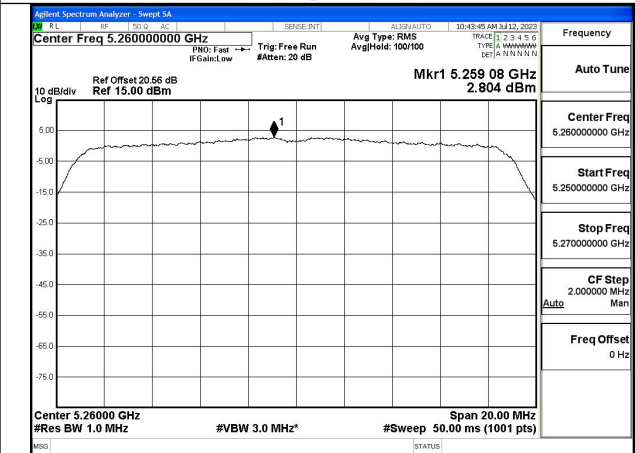

TestMode	Antenna	Tones	5290MHz		---		---	
			Correction Factor(dB)	Power Density (dBm/MHz)	Correction Factor(dB)	Power Density (dBm/MHz)	Correction Factor(dB)	Power Density (dBm/MHz)
802.11ac VHT80	Chain0	NA	0.00	-6.798	---	---	---	---
802.11ac VHT80	Chain1	NA	0.00	-7.006	---	---	---	---
802.11ac VHT80	MIMO	NA	0.00	-3.890	---	---	---	---
802.11ax HE80	Chain0	26T	0.00	4.479	---	---	---	---
802.11ax HE80	Chain1	26T	0.00	3.866	---	---	---	---
802.11ax HE80	MIMO	26T	0.00	7.194	---	---	---	---
802.11ax HE80	Chain0	52T	0.00	2.925	---	---	---	---
802.11ax HE80	Chain1	52T	0.00	2.367	---	---	---	---
802.11ax HE80	MIMO	52T	0.00	5.665	---	---	---	---
802.11ax HE80	Chain0	106T	0.00	0.769	---	---	---	---
802.11ax HE80	Chain1	106T	0.00	0.473	---	---	---	---
802.11ax HE80	MIMO	106T	0.00	3.634	---	---	---	---
802.11ax HE80	Chain0	242T	0.00	-5.278	---	---	---	---
802.11ax HE80	Chain1	242T	0.00	-5.163	---	---	---	---
802.11ax HE80	MIMO	242T	0.00	-2.210	---	---	---	---
802.11ax HE80	Chain0	484T	0.00	-5.655	---	---	---	---
802.11ax HE80	Chain1	484T	0.00	-5.987	---	---	---	---
802.11ax HE80	MIMO	484T	0.00	-2.808	---	---	---	---
802.11ax HE80	Chain0	996T	0.00	-6.283	---	---	---	---
802.11ax HE80	Chain1	996T	0.00	-6.416	---	---	---	---
802.11ax HE80	MIMO	996T	0.00	-3.339	---	---	---	---

Test Mode: 802.11a

Mode:802.11a Frequency:5260MHz Ant:Chain0

Mode:802.11a Frequency:5280MHz Ant:Chain0

Mode:802.11a Frequency:5320MHz Ant:Chain0

Mode:802.11a Frequency:5260MHz Ant:Chain1

Mode:802.11a Frequency:5280MHz Ant:Chain1

Mode:802.11a Frequency:5320MHz Ant:Chain1

Test Mode: 802.11n HT20

Mode:802.11n HT20 Frequency:5260MHz Ant:Chain0

Mode:802.11n HT20 Frequency:5280MHz Ant:Chain0

Mode:802.11n HT20 Frequency:5320MHz Ant:Chain0