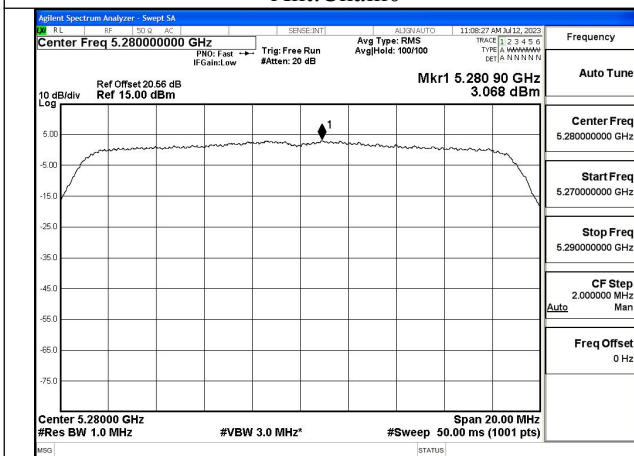

Mode:802.11n HT20 Frequency:5260MHz Ant:Chain1

Mode:802.11n HT20 Frequency:5280MHz Ant:Chain1

Mode:802.11n HT20 Frequency:5320MHz Ant:Chain1

Test Mode: 802.11ac VHT20

Mode:802.11ac VHT20 Frequency:5260MHz
Ant:Chain0

Mode:802.11ac VHT20 Frequency:5280MHz
Ant:Chain0

Mode:802.11ac VHT20 Frequency:5320MHz
Ant:Chain0

Mode:802.11ac VHT20 Frequency:5260MHz
Ant:Chain1

Mode:802.11ac VHT20 Frequency:5280MHz
Ant:Chain1

Mode:802.11ac VHT20 Frequency:5320MHz
Ant:Chain1