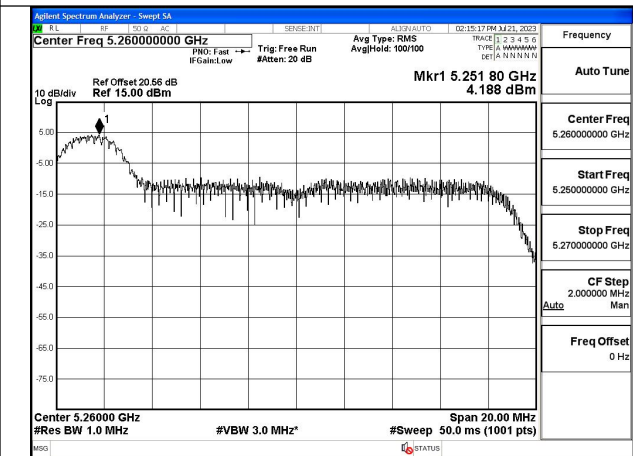

Test Mode: 802.11ax HE20

Mode:802.11ax HE20 Tone:26T Frequency:5260MHz
Ant:Chain0

Mode:802.11ax HE20 Tone:26T Frequency:5280MHz
Ant:Chain0

Mode:802.11ax HE20 Tone:26T Frequency:5320MHz
Ant:Chain0

Mode:802.11ax HE20 Tone:26T Frequency:5260MHz
Ant:Chain1

Mode:802.11ax HE20 Tone:26T Frequency:5280MHz
Ant:Chain1

Mode:802.11ax HE20 Tone:26T Frequency:5320MHz
Ant:Chain1

Mode:802.11ax HE20 Tone:52T Frequency:5260MHz
Ant:Chain0

Mode:802.11ax HE20 Tone:52T Frequency:5280MHz
Ant:Chain0