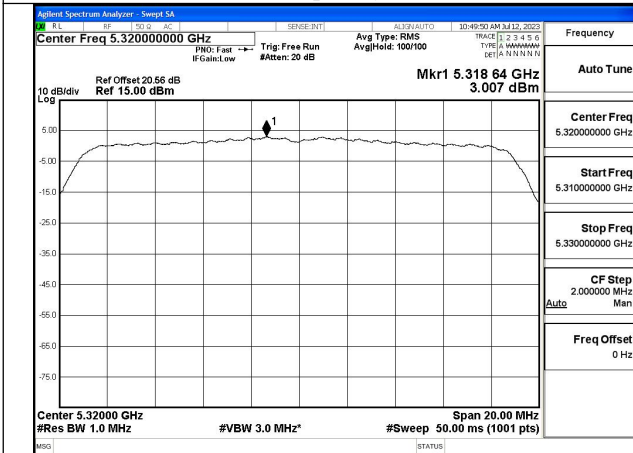

Mode:802.11n HT20 Frequency:5320MHz Ant:Chain0