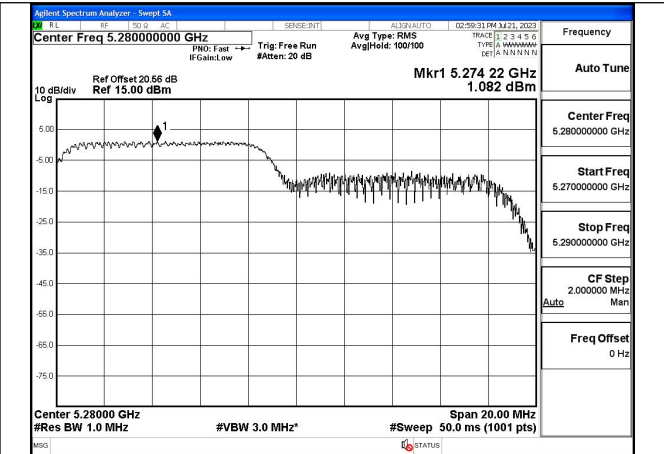

Mode:802.11ax HE20 Tone:52T Frequency:5320MHz
Ant:Chain0

Mode:802.11ax HE20 Tone:52T Frequency:5260MHz
Ant:Chain1

Mode:802.11ax HE20 Tone:52T Frequency:5280MHz
Ant:Chain1

Mode:802.11ax HE20 Tone:52T Frequency:5320MHz
Ant:Chain1

Mode:802.11ax HE20 Tone:106T Frequency:5260MHz
Ant:Chain0

Mode:802.11ax HE20 Tone:106T Frequency:5280MHz
Ant:Chain0

Mode:802.11ax HE20 Tone:106T Frequency:5320MHz
Ant:Chain0

Mode:802.11ax HE20 Tone:106T Frequency:5260MHz
Ant:Chain1