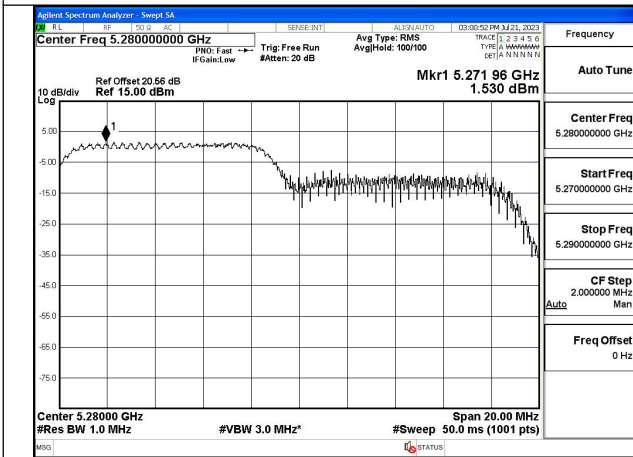

Mode:802.11ax HE20 Tone:52T Frequency:5320MHz
Ant:Chain0

Mode:802.11ax HE20 Tone:52T Frequency:5260MHz
Ant:Chain1

Mode:802.11ax HE20 Tone:52T Frequency:5280MHz
Ant:Chain1

Mode:802.11ax HE20 Tone:52T Frequency:5320MHz
Ant:Chain1

Mode:802.11ax HE20 Tone:106T Frequency:5260MHz
Ant:Chain0

Mode:802.11ax HE20 Tone:106T Frequency:5280MHz
Ant:Chain0

Mode:802.11ax HE20 Tone:106T Frequency:5320MHz
Ant:Chain0

Mode:802.11ax HE20 Tone:106T Frequency:5260MHz
Ant:Chain1

Mode:802.11ax HE20 Tone:106T Frequency:5280MHz
Ant:Chain1

Mode:802.11ax HE20 Tone:106T Frequency:5320MHz
Ant:Chain1