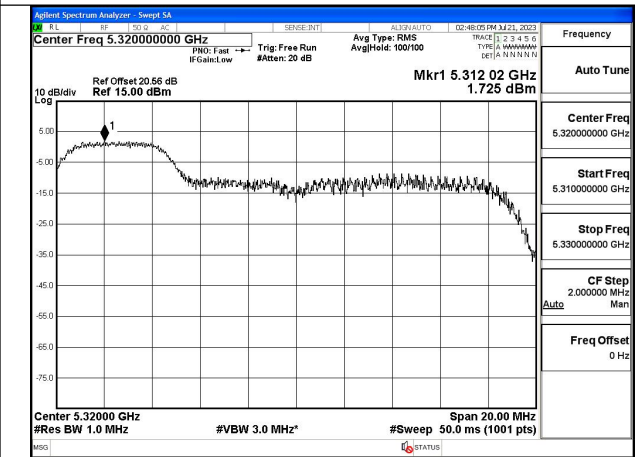

Mode:802.11ax HE20 Tone:26T Frequency:5280MHz
Ant:Chain1

Mode:802.11ax HE20 Tone:26T Frequency:5320MHz
Ant:Chain1

Mode:802.11ax HE20 Tone:52T Frequency:5260MHz
Ant:Chain0

Mode:802.11ax HE20 Tone:52T Frequency:5280MHz
Ant:Chain0

Mode:802.11ax HE20 Tone:52T Frequency:5320MHz
Ant:Chain0

Mode:802.11ax HE20 Tone:52T Frequency:5260MHz
Ant:Chain1

Mode:802.11ax HE20 Tone:52T Frequency:5280MHz
Ant:Chain1

Mode:802.11ax HE20 Tone:52T Frequency:5320MHz
Ant:Chain1