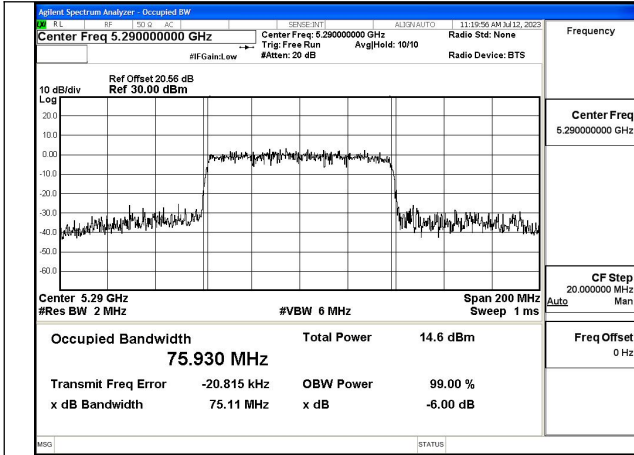

Test Mode: 802.11ac VHT80

Mode:802.11ac VHT80 Frequency:5290MHz
Ant:Chain0

Mode:802.11ac VHT80 Frequency:5290MHz
Ant:Chain1

Test Mode: 802.11ax HE80

Mode:802.11ax HE80 Frequency:5290MHz Ant:Chain0

Mode:802.11ax HE80 Frequency:5290MHz Ant:Chain1