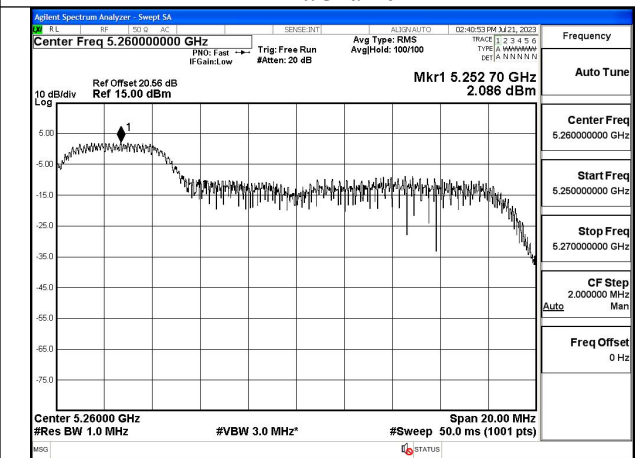

Mode:802.11ax HE20 Tone:26T Frequency:5280MHz
Ant:Chain1

Mode:802.11ax HE20 Tone:26T Frequency:5320MHz
Ant:Chain1

Mode:802.11ax HE20 Tone:52T Frequency:5260MHz
Ant:Chain0

Mode:802.11ax HE20 Tone:52T Frequency:5280MHz
Ant:Chain0

Mode:802.11ax HE20 Tone:52T Frequency:5320MHz
Ant:Chain0

Mode:802.11ax HE20 Tone:52T Frequency:5260MHz
Ant:Chain1

Mode:802.11ax HE20 Tone:52T Frequency:5280MHz
Ant:Chain1

Mode:802.11ax HE20 Tone:52T Frequency:5320MHz
Ant:Chain1