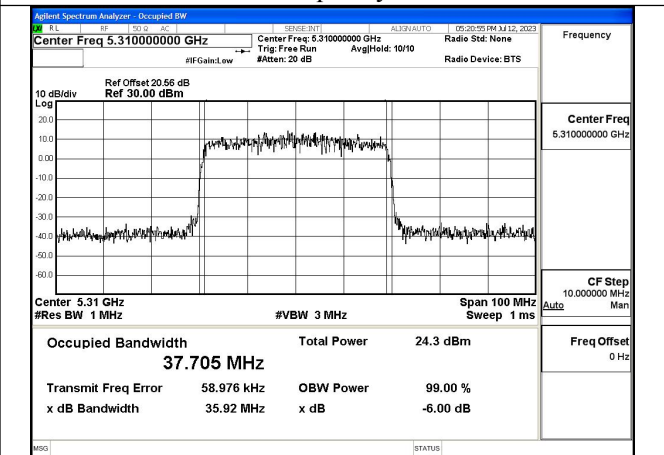

Mode:802.11ax HE40 Frequency:5270MHz Ant:Chain0

Mode:802.11ax HE40 Frequency:5310MHz Ant:Chain0

Mode:802.11ax HE40 Frequency:5270MHz Ant:Chain1

Mode:802.11ax HE40 Frequency:5310MHz Ant:Chain1