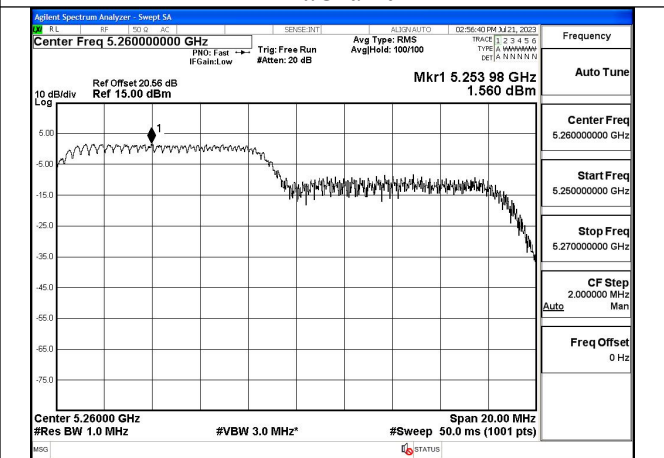

Mode:802.11ax HE20 Tone:26T Frequency:5280MHz
Ant:Chain1

Mode:802.11ax HE20 Tone:26T Frequency:5320MHz
Ant:Chain1

Mode:802.11ax HE20 Tone:52T Frequency:5260MHz
Ant:Chain0

Mode:802.11ax HE20 Tone:52T Frequency:5280MHz
Ant:Chain0

Mode:802.11ax HE20 Tone:52T Frequency:5320MHz
Ant:Chain0

Mode:802.11ax HE20 Tone:52T Frequency:5260MHz
Ant:Chain1

Mode:802.11ax HE20 Tone:52T Frequency:5280MHz
Ant:Chain1

Mode:802.11ax HE20 Tone:52T Frequency:5320MHz
Ant:Chain1

Mode:802.11ax HE20 Tone:106T Frequency:5260MHz
Ant:Chain0

Mode:802.11ax HE20 Tone:106T Frequency:5280MHz
Ant:Chain0

Mode:802.11ax HE20 Tone:106T Frequency:5320MHz
Ant:Chain0

Mode:802.11ax HE20 Tone:106T Frequency:5260MHz
Ant:Chain1