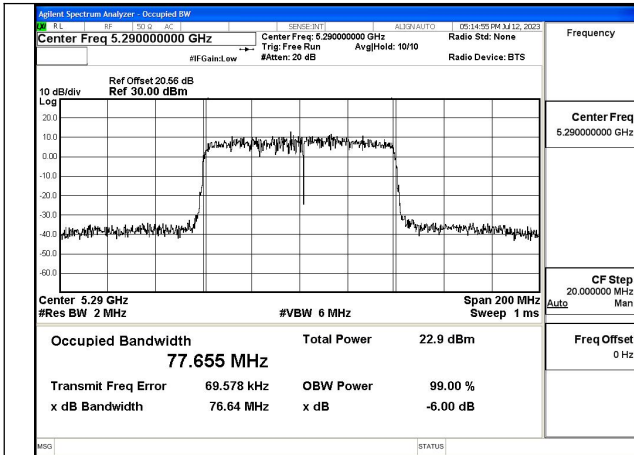

Test Mode: 802.11ac VHT80

Mode:802.11ac VHT80 Frequency:5290MHz
Ant:Chain0

Mode:802.11ac VHT80 Frequency:5290MHz
Ant:Chain1

Test Mode: 802.11ax HE80

Mode:802.11ax HE80 Frequency:5290MHz Ant:Chain0

Mode:802.11ax HE80 Frequency:5290MHz Ant:Chain1