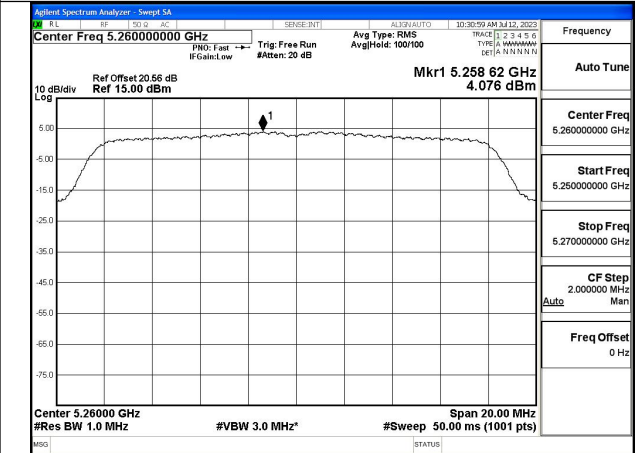

TestMode	Antenna	Tones	5290MHz		---		---	
			Correction Factor(dB)	Power Density (dBm/MHz)	Correction Factor(dB)	Power Density (dBm/MHz)	Correction Factor(dB)	Power Density (dBm/MHz)
802.11ac VHT80	Chain0	NA	0.00	-6.798	---	---	---	---
802.11ac VHT80	Chain1	NA	0.00	-7.006	---	---	---	---
802.11ac VHT80	MIMO	NA	0.00	-3.890	---	---	---	---
802.11ax HE80	Chain0	26T	0.00	4.479	---	---	---	---
802.11ax HE80	Chain1	26T	0.00	3.866	---	---	---	---
802.11ax HE80	MIMO	26T	0.00	7.194	---	---	---	---
802.11ax HE80	Chain0	52T	0.00	2.925	---	---	---	---
802.11ax HE80	Chain1	52T	0.00	2.367	---	---	---	---
802.11ax HE80	MIMO	52T	0.00	5.665	---	---	---	---
802.11ax HE80	Chain0	106T	0.00	0.769	---	---	---	---
802.11ax HE80	Chain1	106T	0.00	0.473	---	---	---	---
802.11ax HE80	MIMO	106T	0.00	3.634	---	---	---	---
802.11ax HE80	Chain0	242T	0.00	-5.278	---	---	---	---
802.11ax HE80	Chain1	242T	0.00	-5.163	---	---	---	---
802.11ax HE80	MIMO	242T	0.00	-2.210	---	---	---	---
802.11ax HE80	Chain0	484T	0.00	-5.655	---	---	---	---
802.11ax HE80	Chain1	484T	0.00	-5.987	---	---	---	---
802.11ax HE80	MIMO	484T	0.00	-2.808	---	---	---	---
802.11ax HE80	Chain0	996T	0.00	-6.283	---	---	---	---
802.11ax HE80	Chain1	996T	0.00	-6.416	---	---	---	---
802.11ax HE80	MIMO	996T	0.00	-3.339	---	---	---	---

Test Mode: 802.11a

Mode:802.11a Frequency:5260MHz Ant:Chain0

Mode:802.11a Frequency:5280MHz Ant:Chain0

Mode:802.11a Frequency:5320MHz Ant:Chain0

Mode:802.11a Frequency:5260MHz Ant:Chain1

Mode:802.11a Frequency:5280MHz Ant:Chain1

Mode:802.11a Frequency:5320MHz Ant:Chain1

Test Mode: 802.11n HT20

Mode:802.11n HT20 Frequency:5260MHz Ant:Chain0

Mode:802.11n HT20 Frequency:5280MHz Ant:Chain0

Mode:802.11n HT20 Frequency:5320MHz Ant:Chain0