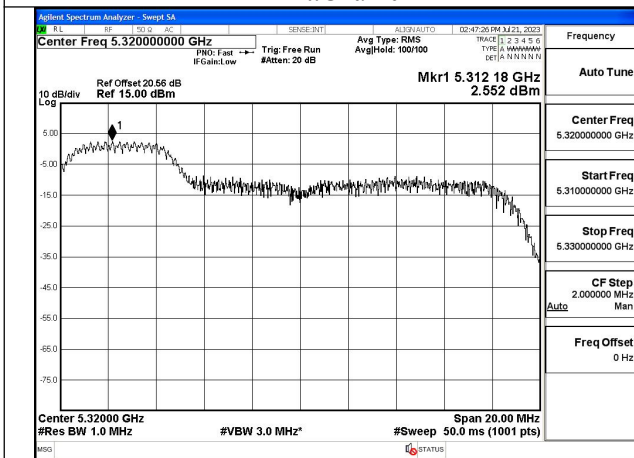

Mode:802.11ax HE20 Tone:26T Frequency:5280MHz
Ant:Chain1

Mode:802.11ax HE20 Tone:26T Frequency:5320MHz
Ant:Chain1

Mode:802.11ax HE20 Tone:52T Frequency:5260MHz
Ant:Chain0

Mode:802.11ax HE20 Tone:52T Frequency:5280MHz
Ant:Chain0

Mode:802.11ax HE20 Tone:52T Frequency:5320MHz
Ant:Chain0

Mode:802.11ax HE20 Tone:52T Frequency:5260MHz
Ant:Chain1

Mode:802.11ax HE20 Tone:52T Frequency:5280MHz
Ant:Chain1

Mode:802.11ax HE20 Tone:52T Frequency:5320MHz
Ant:Chain1