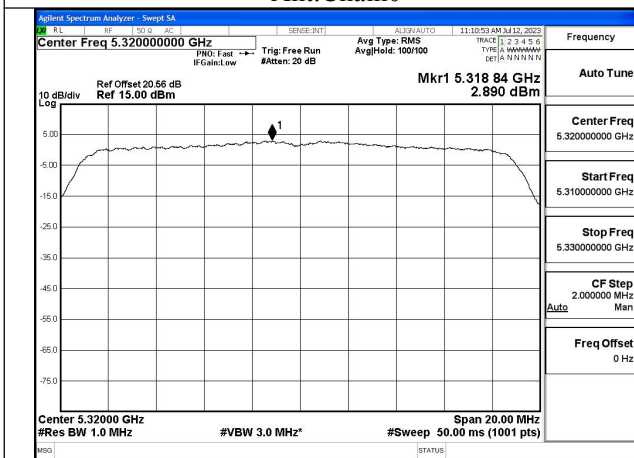

Mode:802.11n HT20 Frequency:5260MHz Ant:Chain1

Mode:802.11n HT20 Frequency:5280MHz Ant:Chain1

Mode:802.11n HT20 Frequency:5320MHz Ant:Chain1

Test Mode: 802.11ac VHT20

Mode:802.11ac VHT20 Frequency:5260MHz
Ant:Chain0

Mode:802.11ac VHT20 Frequency:5280MHz
Ant:Chain0

Mode:802.11ac VHT20 Frequency:5320MHz
Ant:Chain0

Mode:802.11ac VHT20 Frequency:5260MHz
Ant:Chain1

Mode:802.11ac VHT20 Frequency:5280MHz
Ant:Chain1

Mode:802.11ac VHT20 Frequency:5320MHz
Ant:Chain1