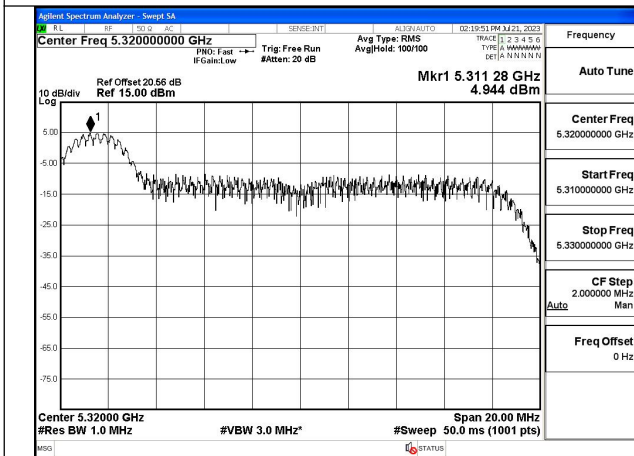

Mode:802.11ac VHT20 Frequency:5280MHz
Ant:Chain0

Mode:802.11ac VHT20 Frequency:5320MHz
Ant:Chain0

Mode:802.11ac VHT20 Frequency:5260MHz
Ant:Chain1

Mode:802.11ac VHT20 Frequency:5280MHz
Ant:Chain1

Mode:802.11ac VHT20 Frequency:5320MHz
Ant:Chain1

Test Mode: 802.11ax HE20

Mode:802.11ax HE20 Tone:26T Frequency:5260MHz
Ant:Chain0

Mode:802.11ax HE20 Tone:26T Frequency:5280MHz
Ant:Chain0

Mode:802.11ax HE20 Tone:26T Frequency:5320MHz
Ant:Chain0

Mode:802.11ax HE20 Tone:26T Frequency:5260MHz
Ant:Chain1