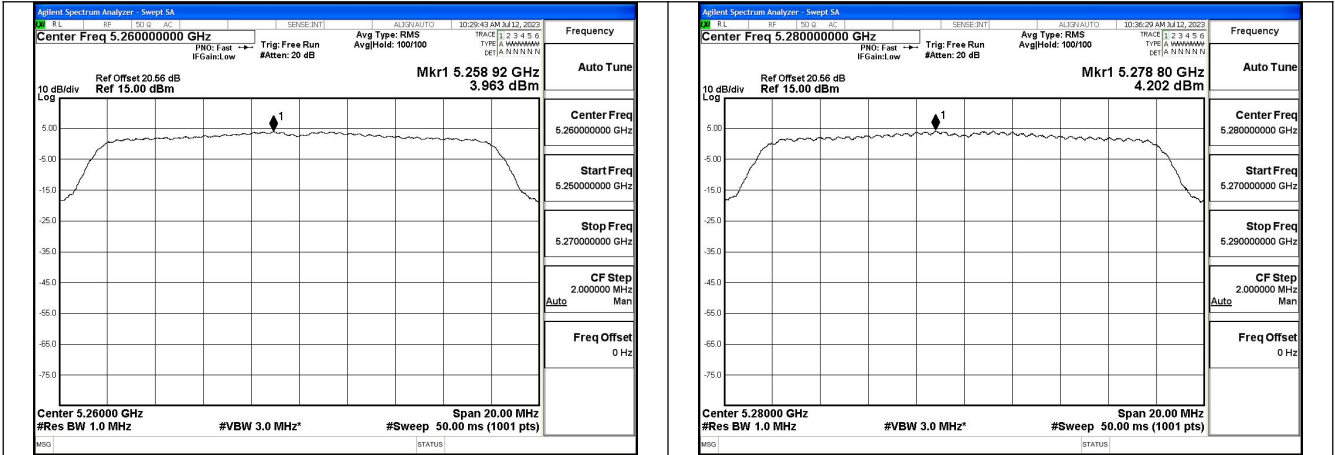

Test Mode: 802.11a

Mode:802.11a Frequency:5260MHz Ant:Chain0

Mode:802.11a Frequency:5280MHz Ant:Chain0