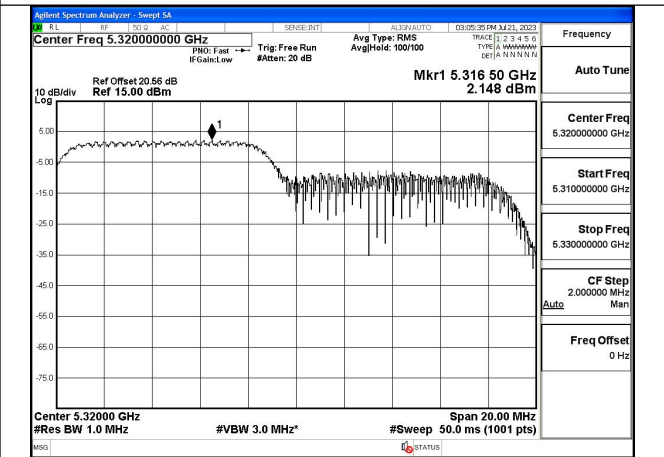

Mode:802.11ax HE20 Tone:52T Frequency:5320MHz
Ant:Chain0

Mode:802.11ax HE20 Tone:52T Frequency:5260MHz
Ant:Chain1

Mode:802.11ax HE20 Tone:52T Frequency:5280MHz
Ant:Chain1

Mode:802.11ax HE20 Tone:52T Frequency:5320MHz
Ant:Chain1

Mode:802.11ax HE20 Tone:106T Frequency:5260MHz
Ant:Chain0

Mode:802.11ax HE20 Tone:106T Frequency:5280MHz
Ant:Chain0

Mode:802.11ax HE20 Tone:106T Frequency:5320MHz
Ant:Chain0

Mode:802.11ax HE20 Tone:106T Frequency:5260MHz
Ant:Chain1

Mode:802.11ax HE20 Tone:106T Frequency:5280MHz
Ant:Chain1

Mode:802.11ax HE20 Tone:106T Frequency:5320MHz
Ant:Chain1