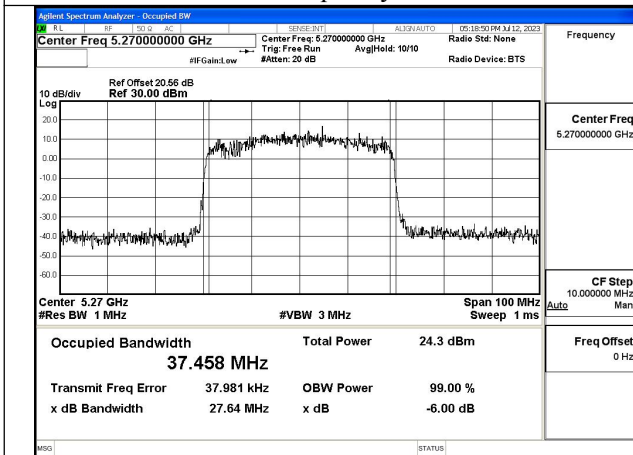

Mode:802.11ax HE40 Frequency:5270MHz Ant:Chain0

Mode:802.11ax HE40 Frequency:5310MHz Ant:Chain0

Mode:802.11ax HE40 Frequency:5270MHz Ant:Chain1

Mode:802.11ax HE40 Frequency:5310MHz Ant:Chain1