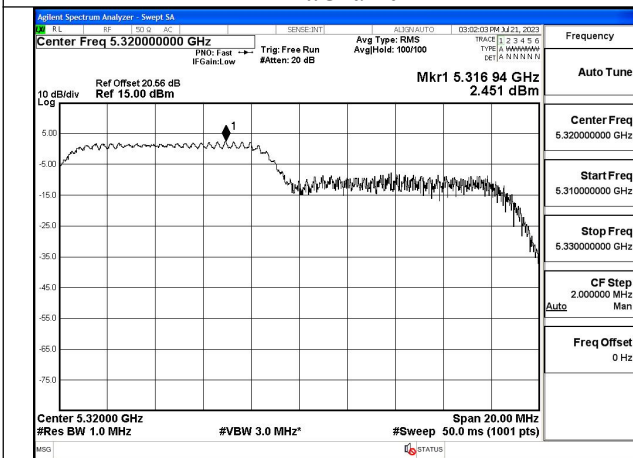

Mode:802.11ax HE20 Tone:52T Frequency:5320MHz
Ant:Chain0

Mode:802.11ax HE20 Tone:52T Frequency:5260MHz
Ant:Chain1

Mode:802.11ax HE20 Tone:52T Frequency:5280MHz
Ant:Chain1

Mode:802.11ax HE20 Tone:52T Frequency:5320MHz
Ant:Chain1

Mode:802.11ax HE20 Tone:106T Frequency:5260MHz
Ant:Chain0

Mode:802.11ax HE20 Tone:106T Frequency:5280MHz
Ant:Chain0

Mode:802.11ax HE20 Tone:106T Frequency:5320MHz
Ant:Chain0

Mode:802.11ax HE20 Tone:106T Frequency:5260MHz
Ant:Chain1