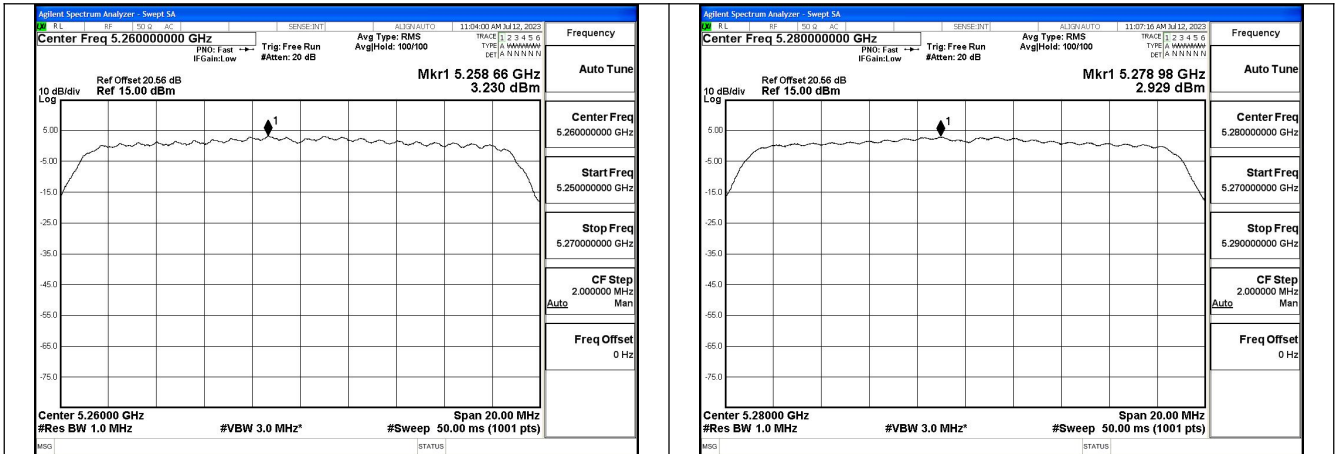

Mode:802.11a Frequency:5320MHz Ant:Chain1

Test Mode: 802.11n HT20

Mode:802.11n HT20 Frequency:5260MHz Ant:Chain0

Mode:802.11n HT20 Frequency:5280MHz Ant:Chain0

Mode:802.11n HT20 Frequency:5320MHz Ant:Chain0

Mode:802.11n HT20 Frequency:5260MHz Ant:Chain1

Mode:802.11n HT20 Frequency:5280MHz Ant:Chain1

Mode:802.11n HT20 Frequency:5320MHz Ant:Chain1

Test Mode: 802.11ac VHT20

Mode:802.11ac VHT20 Frequency:5260MHz
Ant:Chain0