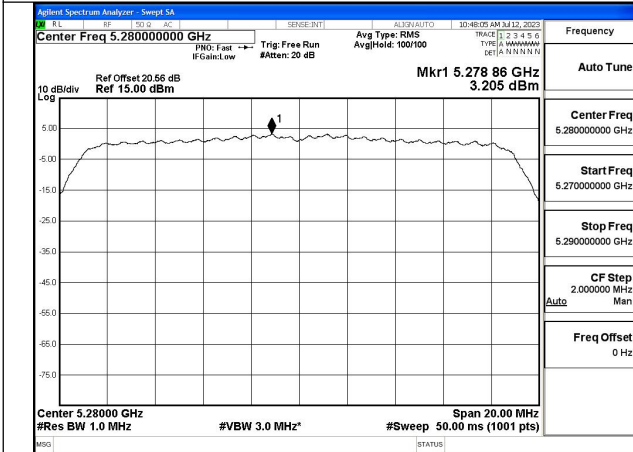

Mode:802.11n HT20 Frequency:5280MHz Ant:Chain1