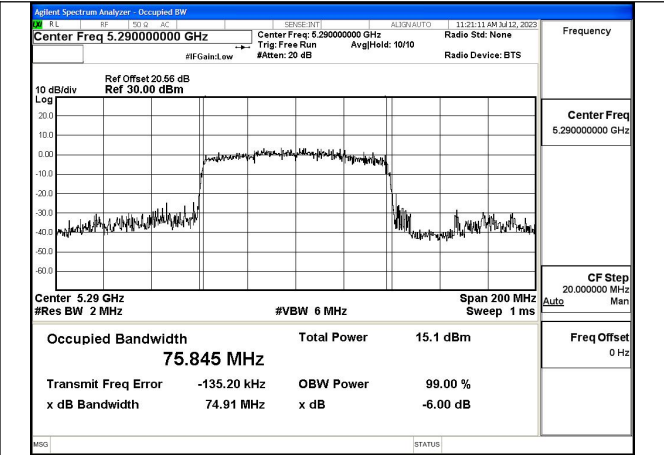

Test Mode: 802.11ac VHT80

Mode:802.11ac VHT80 Frequency:5290MHz
Ant:Chain0

Mode:802.11ac VHT80 Frequency:5290MHz
Ant:Chain1

Test Mode: 802.11ax HE80

Mode:802.11ax HE80 Frequency:5290MHz Ant:Chain0

Mode:802.11ax HE80 Frequency:5290MHz Ant:Chain1