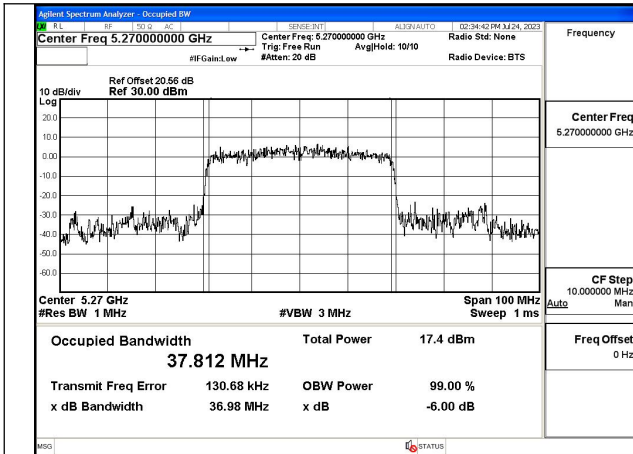

Test Mode: 802.11ax HE40