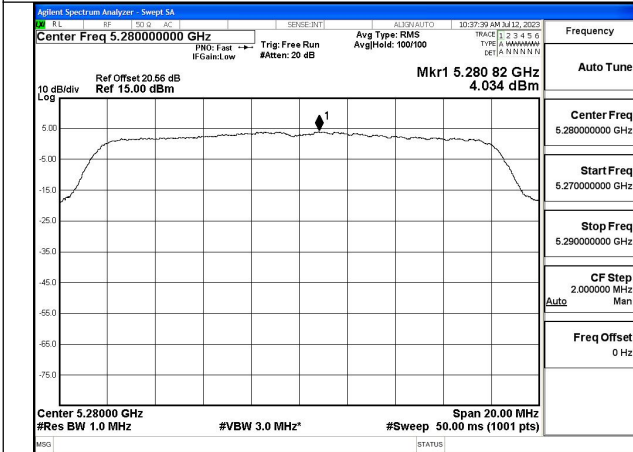

TestMode	Antenna	Tones	5290MHz		---		---	
			Correction Factor(dB)	Power Density (dBm/MHz)	Correction Factor(dB)	Power Density (dBm/MHz)	Correction Factor(dB)	Power Density (dBm/MHz)
802.11ac VHT80	Chain0	NA	0.00	-6.798	---	---	---	---
802.11ac VHT80	Chain1	NA	0.00	-7.006	---	---	---	---
802.11ac VHT80	MIMO	NA	0.00	-3.890	---	---	---	---
802.11ax HE80	Chain0	26T	0.00	4.479	---	---	---	---
802.11ax HE80	Chain1	26T	0.00	3.866	---	---	---	---
802.11ax HE80	MIMO	26T	0.00	7.194	---	---	---	---
802.11ax HE80	Chain0	52T	0.00	2.925	---	---	---	---
802.11ax HE80	Chain1	52T	0.00	2.367	---	---	---	---
802.11ax HE80	MIMO	52T	0.00	5.665	---	---	---	---
802.11ax HE80	Chain0	106T	0.00	0.769	---	---	---	---
802.11ax HE80	Chain1	106T	0.00	0.473	---	---	---	---
802.11ax HE80	MIMO	106T	0.00	3.634	---	---	---	---
802.11ax HE80	Chain0	242T	0.00	-5.278	---	---	---	---
802.11ax HE80	Chain1	242T	0.00	-5.163	---	---	---	---
802.11ax HE80	MIMO	242T	0.00	-2.210	---	---	---	---
802.11ax HE80	Chain0	484T	0.00	-5.655	---	---	---	---
802.11ax HE80	Chain1	484T	0.00	-5.987	---	---	---	---
802.11ax HE80	MIMO	484T	0.00	-2.808	---	---	---	---
802.11ax HE80	Chain0	996T	0.00	-6.283	---	---	---	---
802.11ax HE80	Chain1	996T	0.00	-6.416	---	---	---	---
802.11ax HE80	MIMO	996T	0.00	-3.339	---	---	---	---

Test Mode: 802.11a

Mode:802.11a Frequency:5260MHz Ant:Chain0

Mode:802.11a Frequency:5280MHz Ant:Chain0

Mode:802.11a Frequency:5320MHz Ant:Chain0

Mode:802.11a Frequency:5260MHz Ant:Chain1

Mode:802.11a Frequency:5280MHz Ant:Chain1