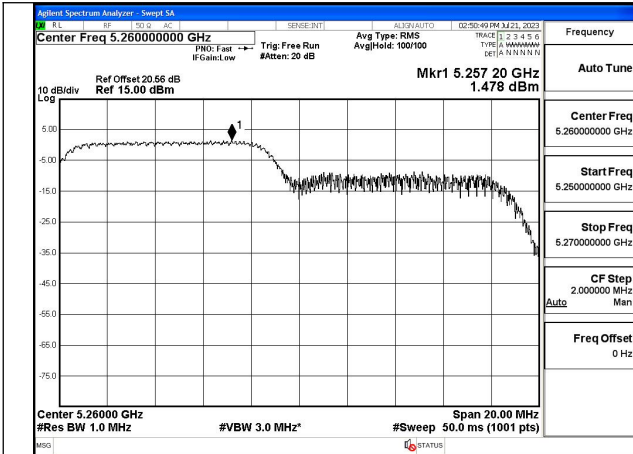

Mode:802.11ax HE20 Tone:52T Frequency:5320MHz
Ant:Chain0

Mode:802.11ax HE20 Tone:52T Frequency:5260MHz
Ant:Chain1

Mode:802.11ax HE20 Tone:52T Frequency:5280MHz
Ant:Chain1

Mode:802.11ax HE20 Tone:52T Frequency:5320MHz
Ant:Chain1

Mode:802.11ax HE20 Tone:106T Frequency:5260MHz
Ant:Chain0

Mode:802.11ax HE20 Tone:106T Frequency:5280MHz
Ant:Chain0

Mode:802.11ax HE20 Tone:106T Frequency:5320MHz
Ant:Chain0

Mode:802.11ax HE20 Tone:106T Frequency:5260MHz
Ant:Chain1