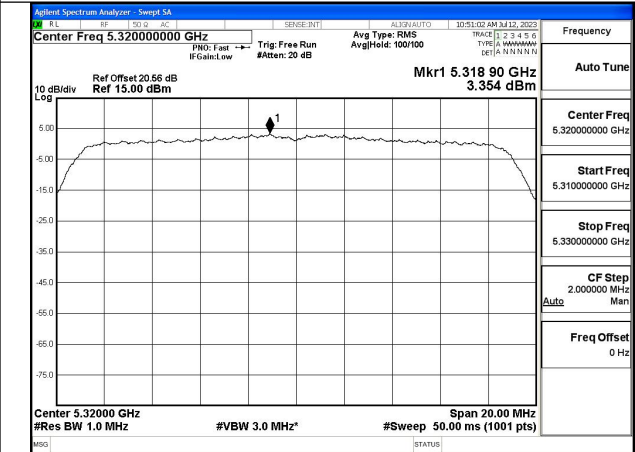

Mode:802.11n HT20 Frequency:5320MHz Ant:Chain1