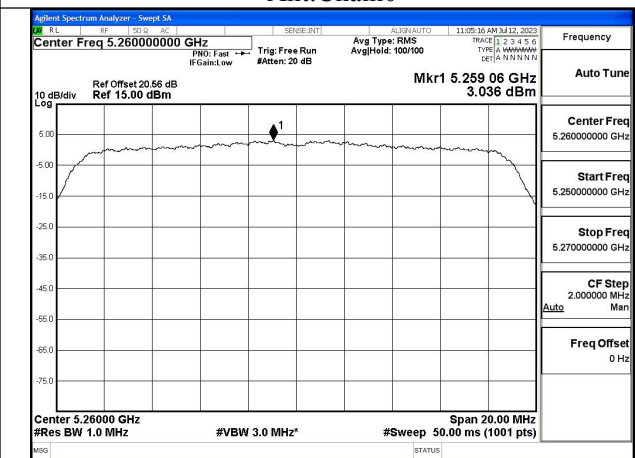

Mode:802.11n HT20 Frequency:5260MHz Ant:Chain1

Mode:802.11n HT20 Frequency:5280MHz Ant:Chain1

Mode:802.11n HT20 Frequency:5320MHz Ant:Chain1

Test Mode: 802.11ac VHT20

Mode:802.11ac VHT20 Frequency:5260MHz
Ant:Chain0

Mode:802.11ac VHT20 Frequency:5280MHz
Ant:Chain0

Mode:802.11ac VHT20 Frequency:5320MHz
Ant:Chain0

Mode:802.11ac VHT20 Frequency:5260MHz
Ant:Chain1

Mode:802.11ac VHT20 Frequency:5280MHz
Ant:Chain1

Mode:802.11ac VHT20 Frequency:5320MHz
Ant:Chain1