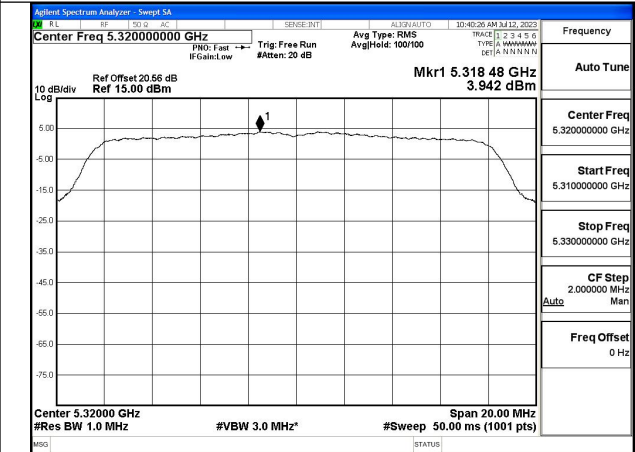

Test Mode: 802.11a

Mode:802.11a Frequency:5260MHz Ant:Chain0

Mode:802.11a Frequency:5280MHz Ant:Chain0

Mode:802.11a Frequency:5320MHz Ant:Chain0

Mode:802.11a Frequency:5260MHz Ant:Chain1

Mode:802.11a Frequency:5280MHz Ant:Chain1