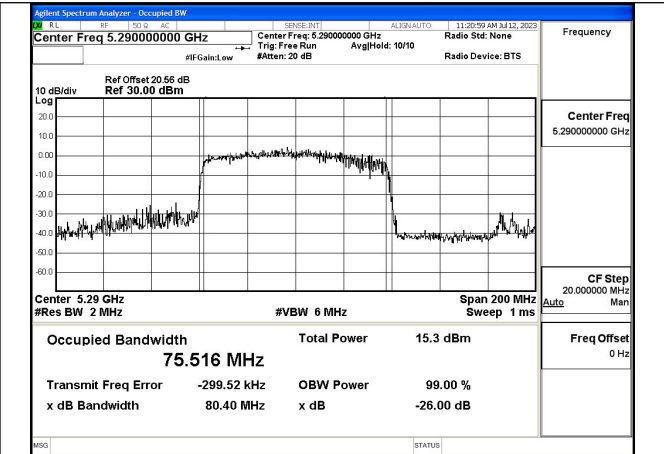

Mode:802.11ax HE40 Frequency:5270MHz Ant:Chain1

Mode:802.11ax HE40 Frequency:5310MHz Ant:Chain1

Test Mode: 802.11ac VHT80

Mode:802.11ac VHT80 Frequency:5290MHz  
Ant:Chain0

Mode:802.11ac VHT80 Frequency:5290MHz  
Ant:Chain1