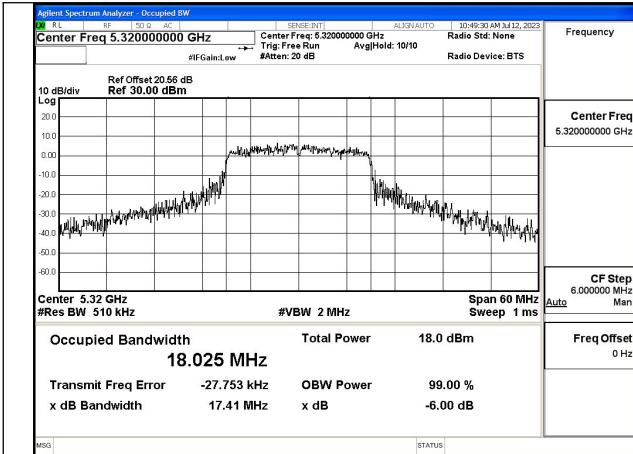

Mode:802.11n HT20 Frequency:5320MHz Ant:Chain0