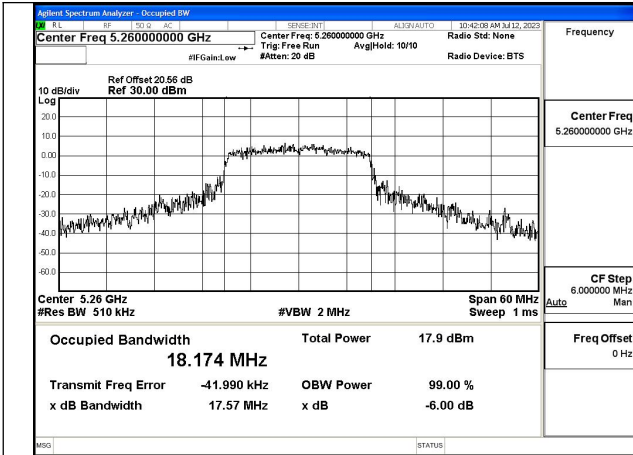

### Test Mode: 802.11a

Mode:802.11a Frequency:5320MHz Ant:Chain0

Mode:802.11a Frequency:5260MHz Ant:Chain1

Mode:802.11a Frequency:5280MHz Ant:Chain1

Mode:802.11a Frequency:5320MHz Ant:Chain1

Test Mode: 802.11n HT20