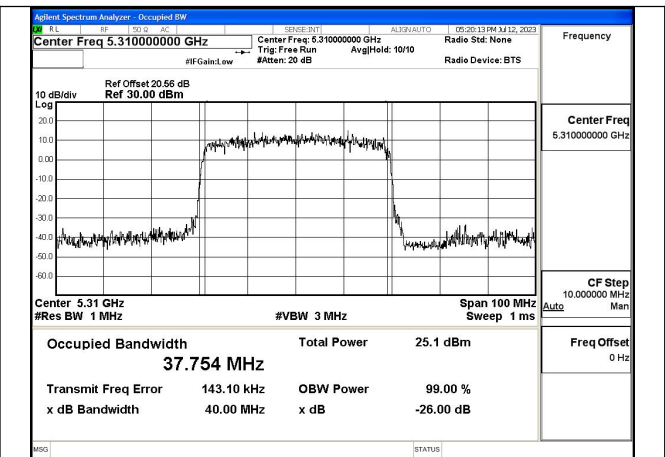

Mode:802.11ac VHT40 Frequency:5270MHz  
Ant:Chain1

Mode:802.11ac VHT40 Frequency:5310MHz  
Ant:Chain1

Test Mode: 802.11ax HE40

Mode:802.11ax HE40 Frequency:5270MHz Ant:Chain0

Mode:802.11ax HE40 Frequency:5310MHz Ant:Chain0