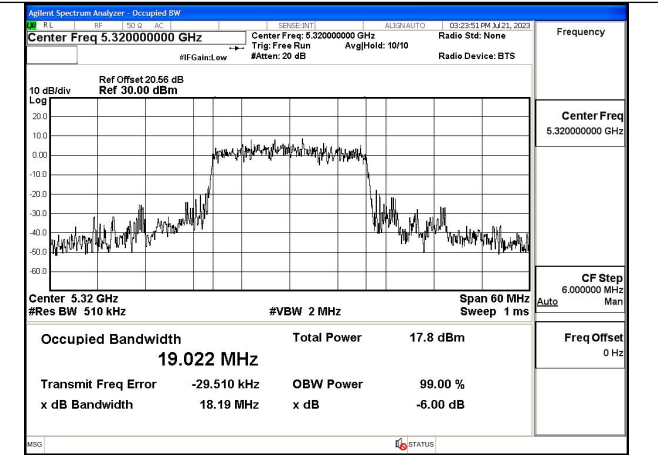

Mode:802.11ax HE20 Frequency:5320MHz Ant:Chain1