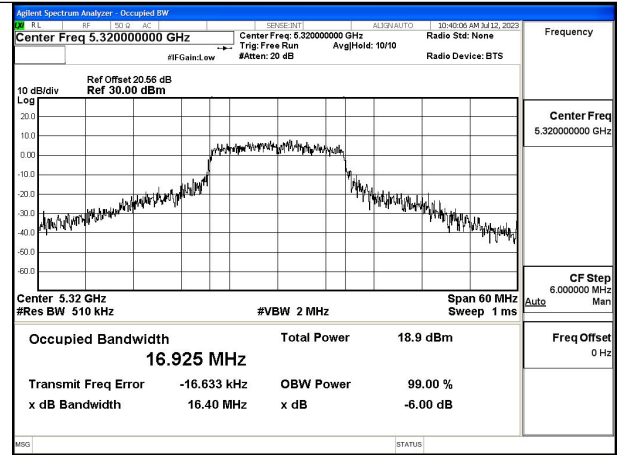

### Test Mode: 802.11a

Mode:802.11a Frequency:5320MHz Ant:Chain0

Mode:802.11a Frequency:5260MHz Ant:Chain1

Mode:802.11a Frequency:5280MHz Ant:Chain1

Mode:802.11a Frequency:5320MHz Ant:Chain1

Test Mode: 802.11n HT20