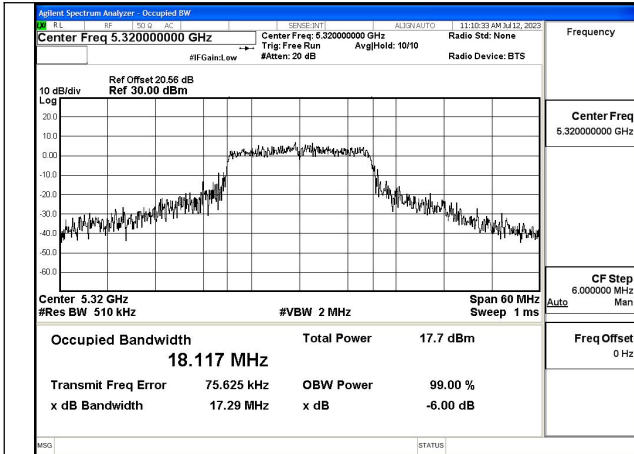

Mode:802.11n HT20 Frequency:5260MHz Ant:Chain0

Mode:802.11n HT20 Frequency:5280MHz Ant:Chain0

Mode:802.11n HT20 Frequency:5320MHz Ant:Chain0

Mode:802.11n HT20 Frequency:5260MHz Ant:Chain1

Mode:802.11n HT20 Frequency:5280MHz Ant:Chain1

Mode:802.11n HT20 Frequency:5320MHz Ant:Chain1

Test Mode: 802.11ac VHT20

Mode:802.11ac VHT20 Frequency:5260MHz  
Ant:Chain0

Mode:802.11ac VHT20 Frequency:5280MHz  
Ant:Chain0

Mode:802.11ac VHT20 Frequency:5320MHz  
Ant:Chain0