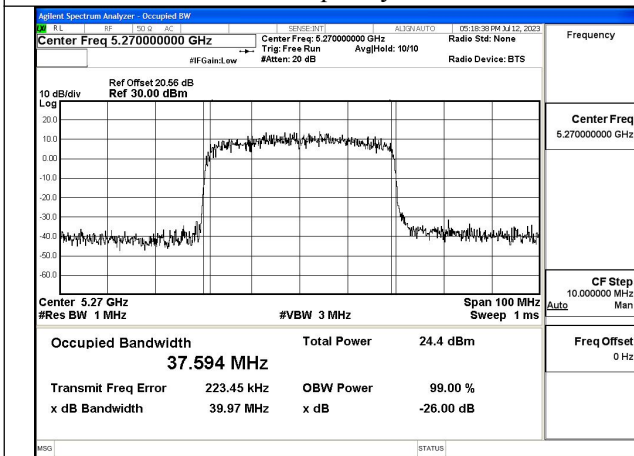

Mode:802.11ac VHT40 Frequency:5270MHz  
Ant:Chain1

Mode:802.11ac VHT40 Frequency:5310MHz  
Ant:Chain1

Test Mode: 802.11ax HE40

Mode:802.11ax HE40 Frequency:5270MHz Ant:Chain0

Mode:802.11ax HE40 Frequency:5310MHz Ant:Chain0