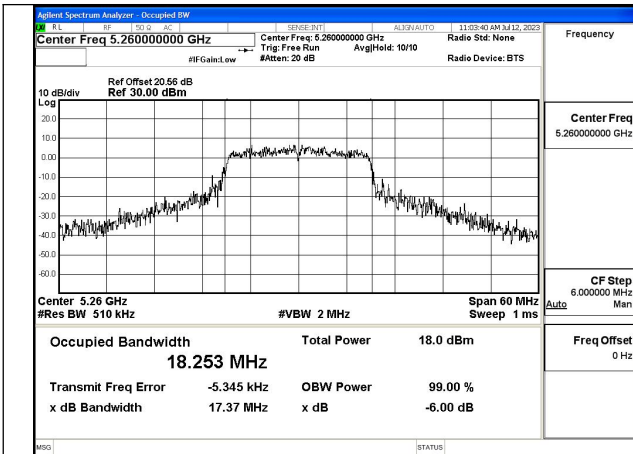

Test Mode: 802.11ac VHT20

Mode:802.11ac VHT20 Frequency:5260MHz
Ant:Chain0