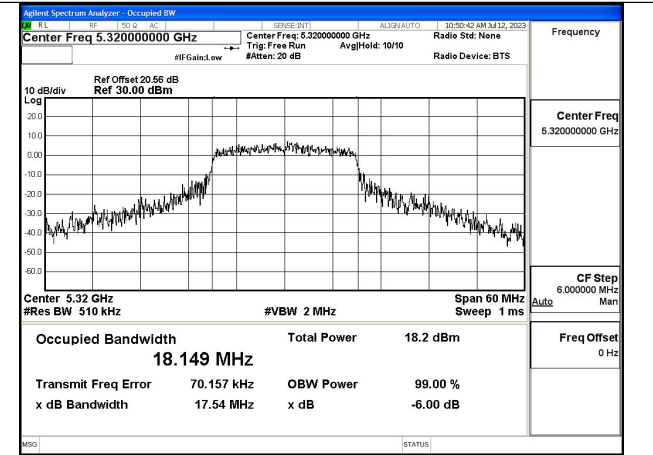

Mode:802.11n HT20 Frequency:5260MHz Ant:Chain0

Mode:802.11n HT20 Frequency:5280MHz Ant:Chain0

Mode:802.11n HT20 Frequency:5320MHz Ant:Chain0

Mode:802.11n HT20 Frequency:5260MHz Ant:Chain1

Mode:802.11n HT20 Frequency:5280MHz Ant:Chain1