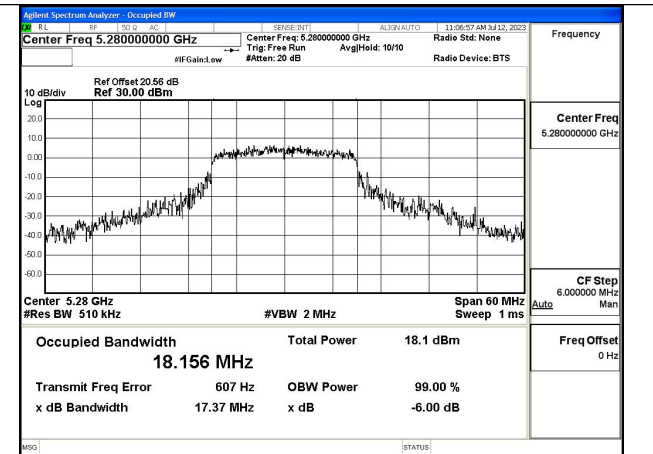

Test Mode: 802.11ac VHT20

Mode:802.11ac VHT20 Frequency:5280MHz
Ant:Chain0