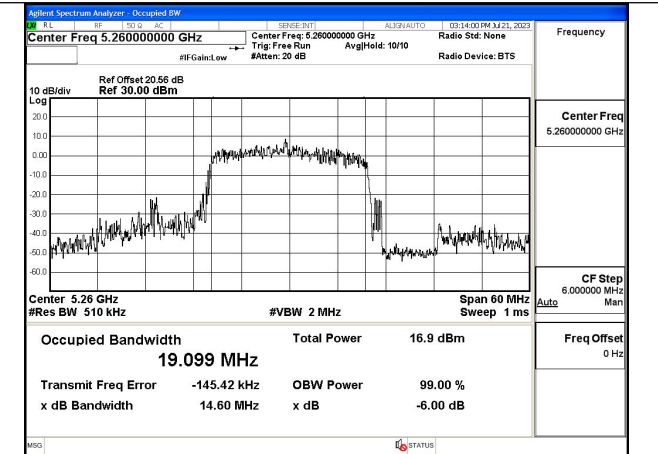

Mode:802.11ax HE20 Frequency:5260MHz Ant:Chain1