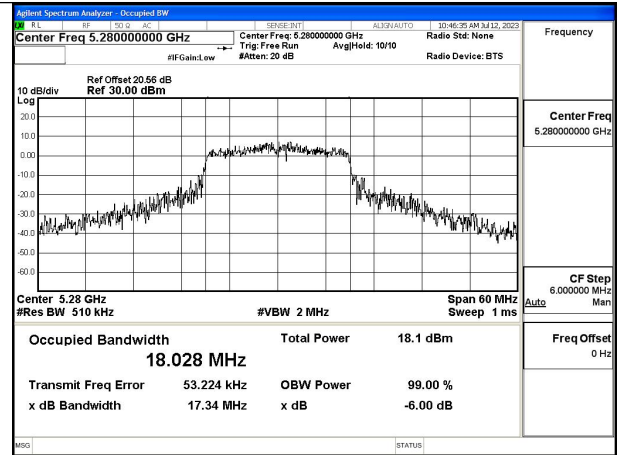

Mode:802.11n HT20 Frequency:5280MHz Ant:Chain0