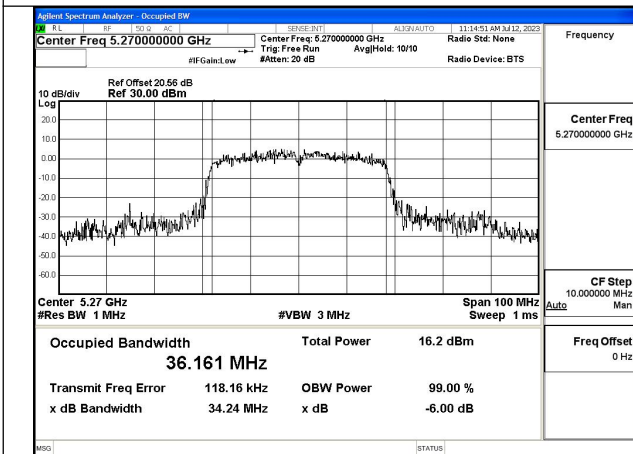

Mode:802.11ac VHT40 Frequency:5270MHz
Ant:Chain1