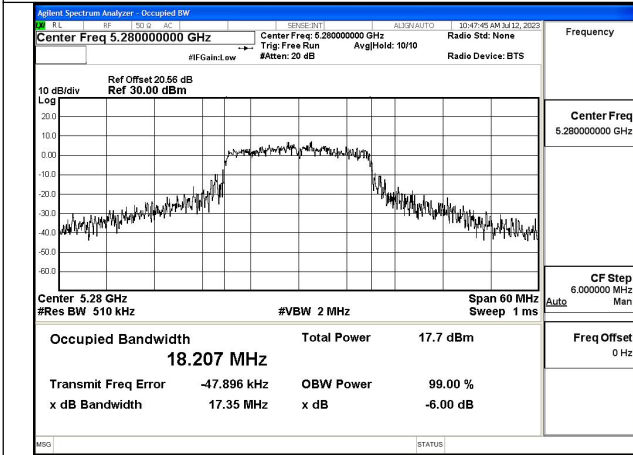

Mode:802.11n HT20 Frequency:5260MHz Ant:Chain0

Mode:802.11n HT20 Frequency:5280MHz Ant:Chain0

Mode:802.11n HT20 Frequency:5320MHz Ant:Chain0

Mode:802.11n HT20 Frequency:5260MHz Ant:Chain1

Mode:802.11n HT20 Frequency:5280MHz Ant:Chain1