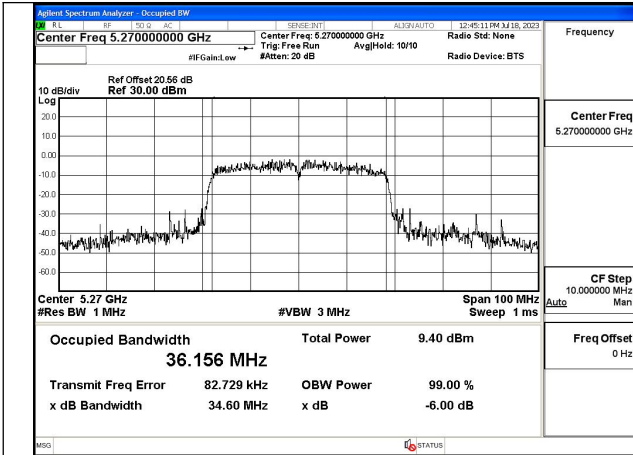

Test Mode: 802.11n HT40

Mode:802.11n HT40 Frequency:5270MHz Ant:Chain0