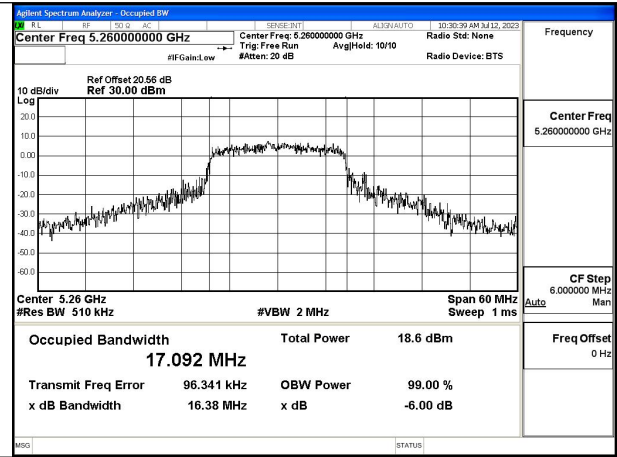

Mode:802.11a Frequency:5260MHz Ant:Chain1