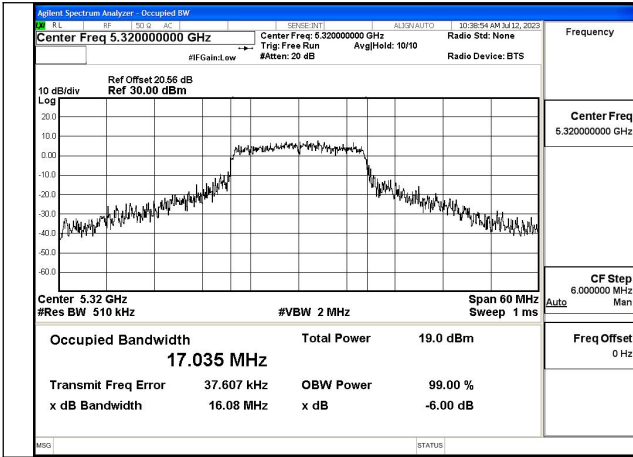

Mode:802.11a Frequency:5320MHz Ant:Chain0