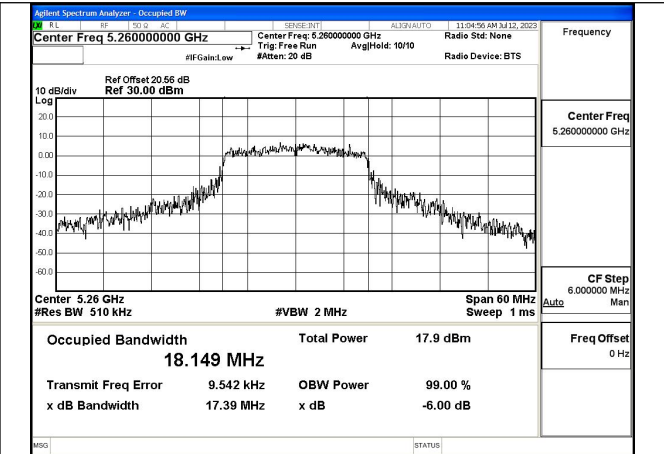

Mode:802.11n HT20 Frequency:5320MHz Ant:Chain1

Test Mode: 802.11ac VHT20

Mode:802.11ac VHT20 Frequency:5260MHz  
Ant:Chain0

Mode:802.11ac VHT20 Frequency:5280MHz  
Ant:Chain0

Mode:802.11ac VHT20 Frequency:5320MHz  
Ant:Chain0