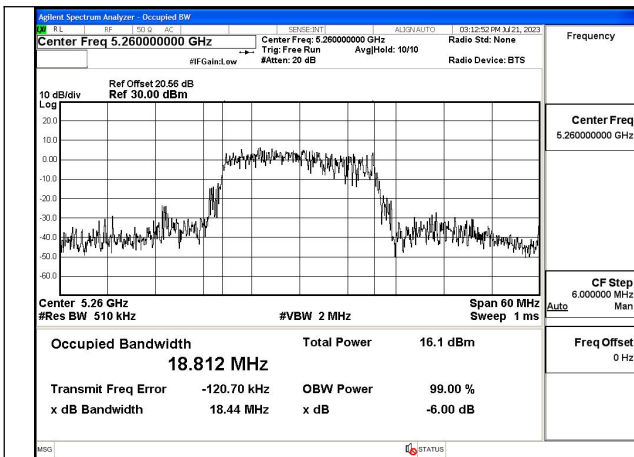

Mode:802.11ac VHT20 Frequency:5260MHz  
Ant:Chain1

Mode:802.11ac VHT20 Frequency:5280MHz  
Ant:Chain1

Mode:802.11ac VHT20 Frequency:5320MHz  
Ant:Chain1

Test Mode: 802.11ax HE20

Mode:802.11ax HE20 Frequency:5260MHz Ant:Chain0