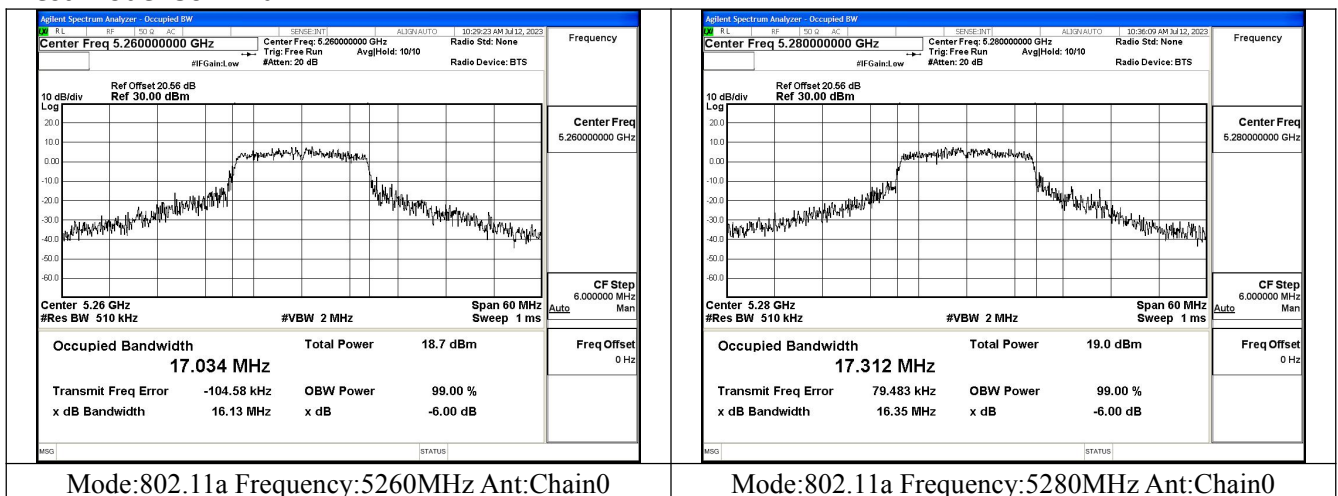

Occupied Bandwidth

Offset 20.56dB = Attenuator + Temporary antenna connector loss + Cable loss

Test Mode	Antenna	Occupied Bandwidth (MHz)		
		5260MHz	5280MHz	5320MHz
802.11a	Chain0	17.034	17.312	17.035
802.11a	Chain1	17.092	17.088	16.925
802.11n HT20	Chain0	18.174	18.028	18.025
802.11n HT20	Chain1	18.084	18.207	18.149
802.11ac VHT20	Chain0	18.253	18.156	18.117
802.11ac VHT20	Chain1	18.149	18.175	18.002
802.11ax HE20	Chain0	18.812	19.095	18.713
802.11ax HE20	Chain1	19.099	18.792	19.022

Test Mode	Antenna	Occupied Bandwidth (MHz)		
		5270MHz	---	5310MHz
802.11n HT40	Chain0	36.156	---	36.377
802.11n HT40	Chain1	36.058	---	36.062
802.11ac VHT40	Chain0	36.194	---	36.167
802.11ac VHT40	Chain1	36.161	---	36.102
802.11ax HE40	Chain0	37.812	---	37.698
802.11ax HE40	Chain1	37.458	---	37.705

Test Mode	Antenna	Occupied Bandwidth (MHz)		
		5290MHz	---	---
802.11ac VHT80	Chain0	75.930	---	---
802.11ac VHT80	Chain1	75.845	---	---
802.11ax HE80	Chain0	77.655	---	---
802.11ax HE80	Chain1	76.672	---	---

Test Mode: 802.11a