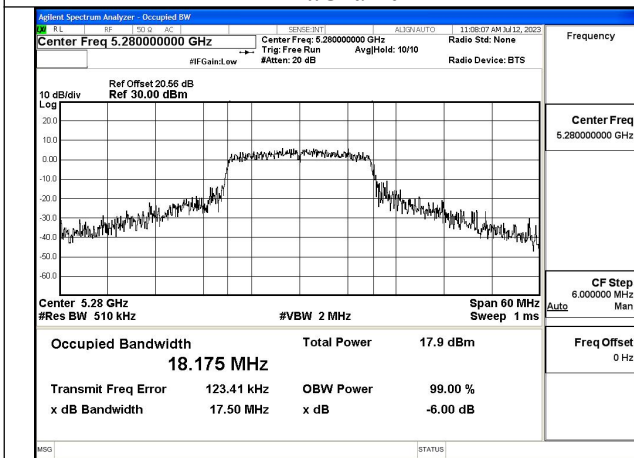

Mode:802.11n HT20 Frequency:5320MHz Ant:Chain1

Test Mode: 802.11ac VHT20

Mode:802.11ac VHT20 Frequency:5260MHz  
Ant:Chain0

Mode:802.11ac VHT20 Frequency:5280MHz  
Ant:Chain0

Mode:802.11ac VHT20 Frequency:5320MHz  
Ant:Chain0

Mode:802.11ac VHT20 Frequency:5260MHz  
Ant:Chain1

Mode:802.11ac VHT20 Frequency:5280MHz  
Ant:Chain1

Mode:802.11ac VHT20 Frequency:5320MHz  
Ant:Chain1

Test Mode: 802.11ax HE20

Mode:802.11ax HE20 Frequency:5260MHz Ant:Chain0