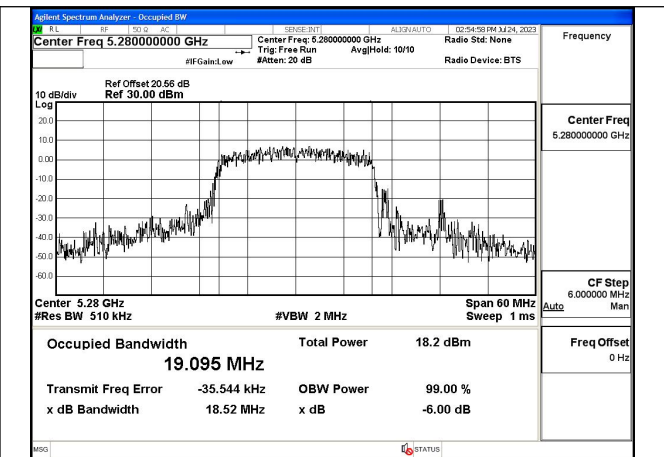

Mode:802.11ac VHT20 Frequency:5260MHz  
Ant:Chain1

Mode:802.11ac VHT20 Frequency:5280MHz  
Ant:Chain1

Mode:802.11ac VHT20 Frequency:5320MHz  
Ant:Chain1

Test Mode: 802.11ax HE20

Mode:802.11ax HE20 Frequency:5260MHz Ant:Chain0