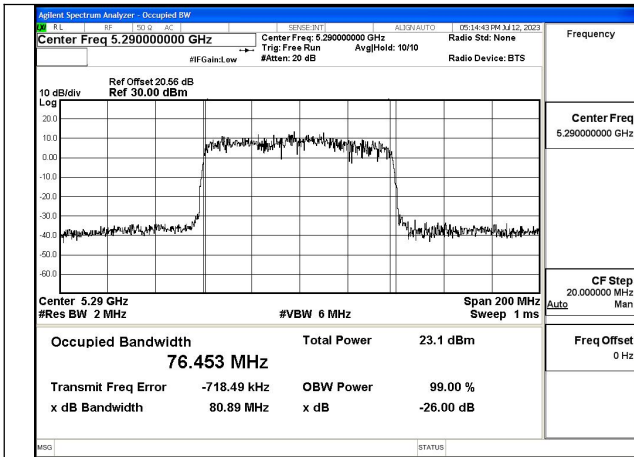

Test Mode: 802.11ax HE80

Mode:802.11ax HE80 Frequency:5290MHz Ant:Chain0