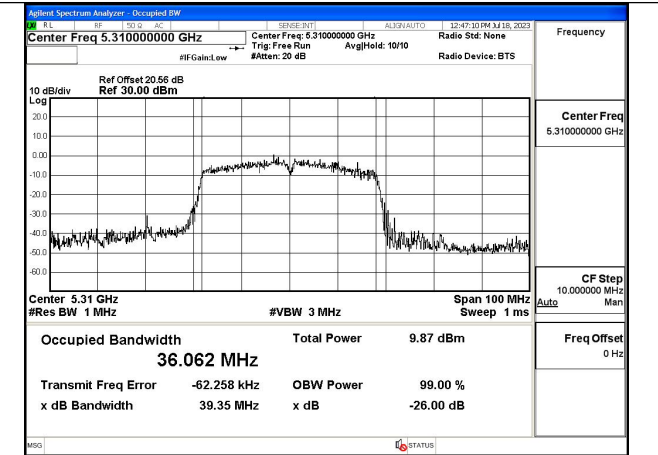

Test Mode: 802.11n HT40

Mode:802.11n HT40 Frequency:5310MHz Ant:Chain0