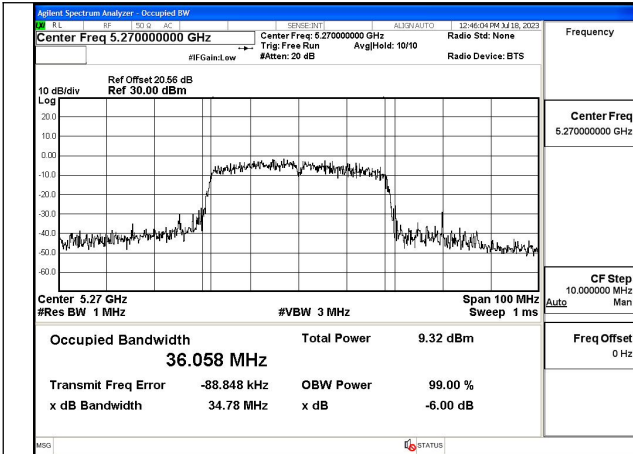

Mode:802.11n HT40 Frequency:5270MHz Ant:Chain1