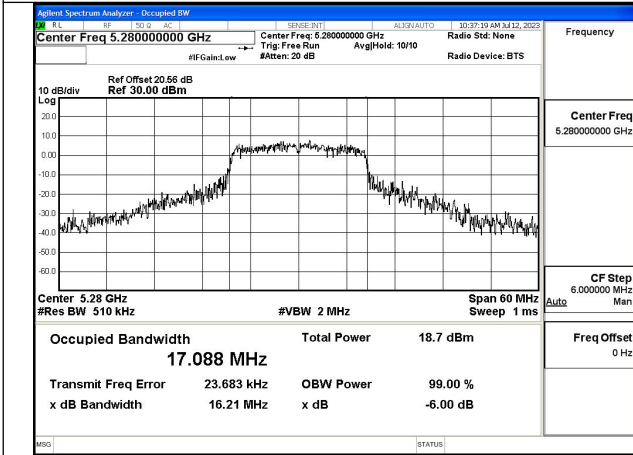

### Test Mode: 802.11a

Mode:802.11a Frequency:5320MHz Ant:Chain0

Mode:802.11a Frequency:5260MHz Ant:Chain1

Mode:802.11a Frequency:5280MHz Ant:Chain1

Mode:802.11a Frequency:5320MHz Ant:Chain1

Test Mode: 802.11n HT20