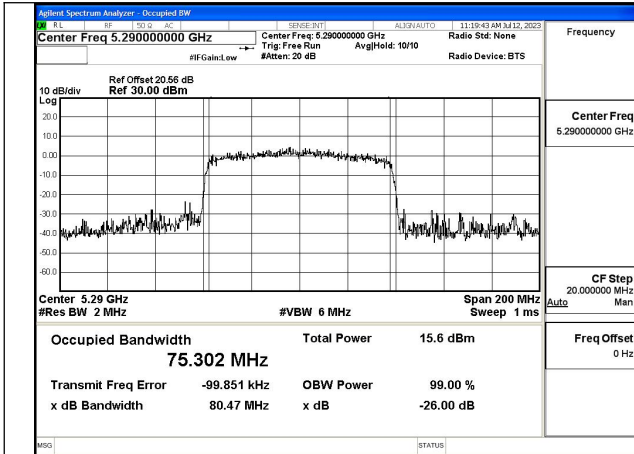

Mode:802.11ac VHT80 Frequency:5290MHz
Ant:Chain0