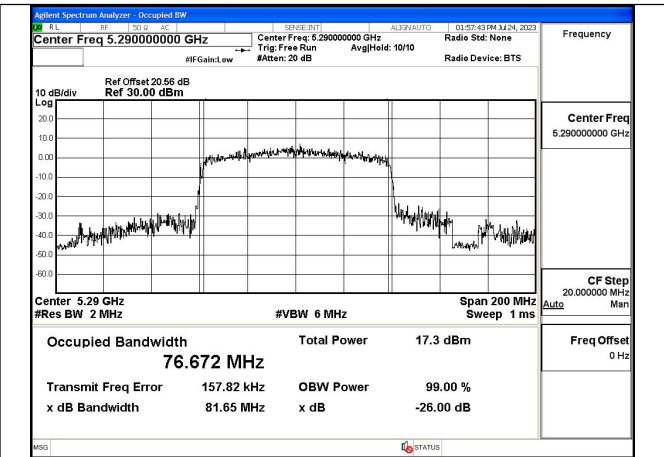

Mode:802.11ax HE80 Frequency:5290MHz Ant:Chain1