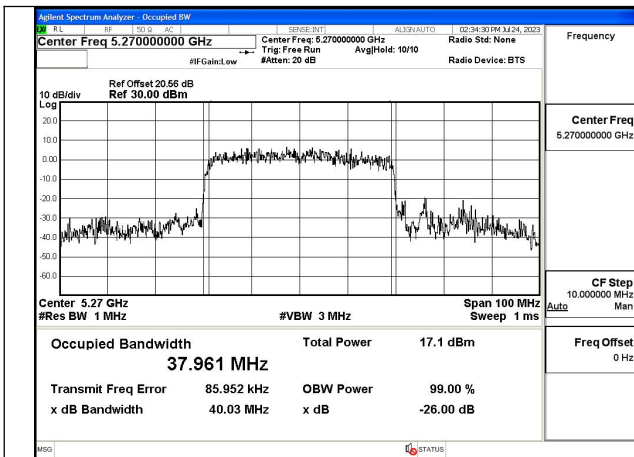

Mode:802.11ac VHT40 Frequency:5270MHz  
Ant:Chain1

Mode:802.11ac VHT40 Frequency:5310MHz  
Ant:Chain1

Test Mode: 802.11ax HE40

Mode:802.11ax HE40 Frequency:5270MHz Ant:Chain0

Mode:802.11ax HE40 Frequency:5310MHz Ant:Chain0