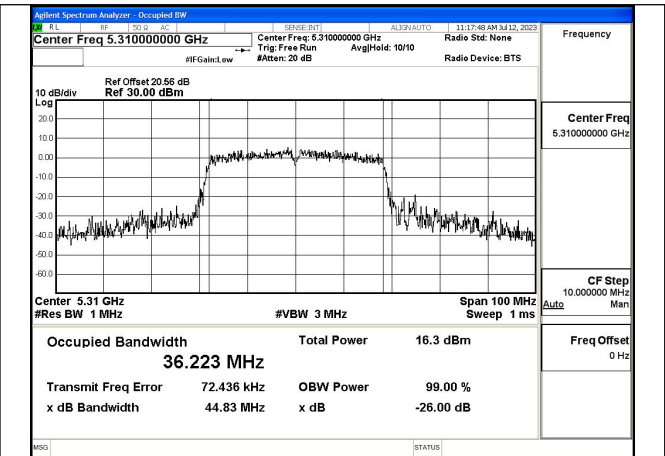

Mode:802.11ac VHT40 Frequency:5270MHz  
Ant:Chain1

Mode:802.11ac VHT40 Frequency:5310MHz  
Ant:Chain1

Test Mode: 802.11ax HE40

Mode:802.11ax HE40 Frequency:5270MHz Ant:Chain0

Mode:802.11ax HE40 Frequency:5310MHz Ant:Chain0