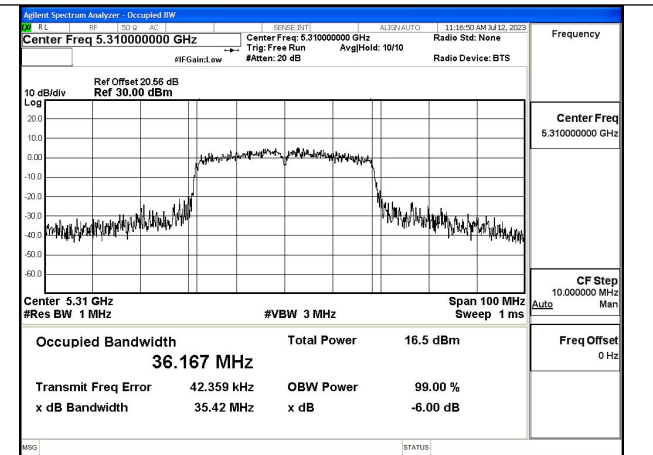

Test Mode: 802.11ac VHT40

Mode:802.11ac VHT40 Frequency:5310MHz
Ant:Chain0