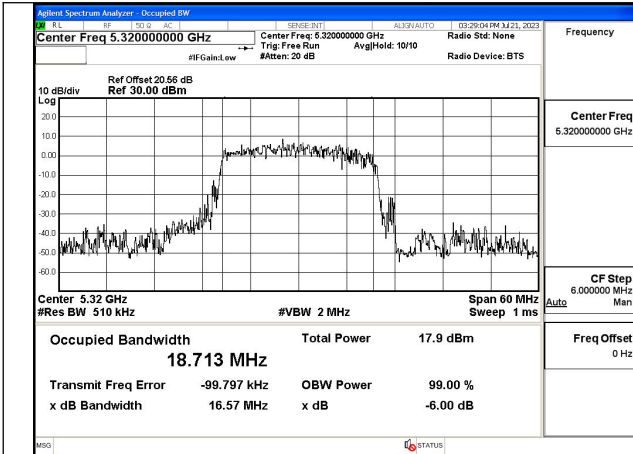

Mode:802.11ax HE20 Frequency:5320MHz Ant:Chain0