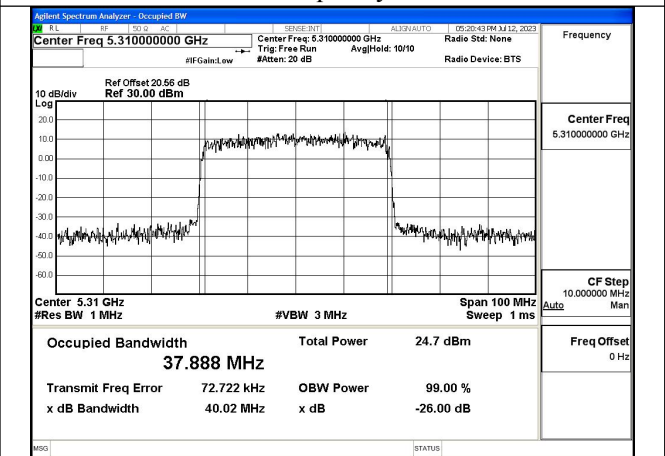

Mode:802.11ax HE40 Frequency:5310MHz Ant:Chain1

Test Mode: 802.11ac VHT80