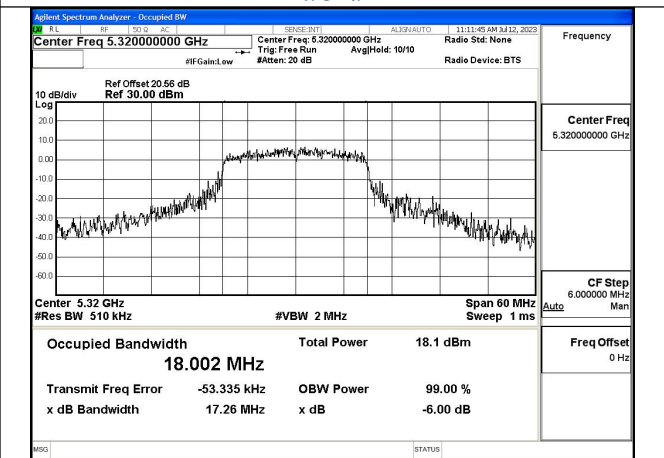

Mode:802.11ac VHT20 Frequency:5320MHz
Ant:Chain1