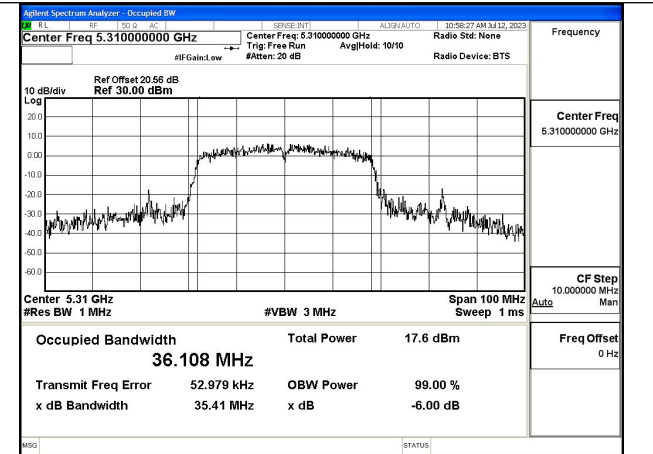

Mode:802.11n HT40 Frequency:5310MHz Ant:Chain1