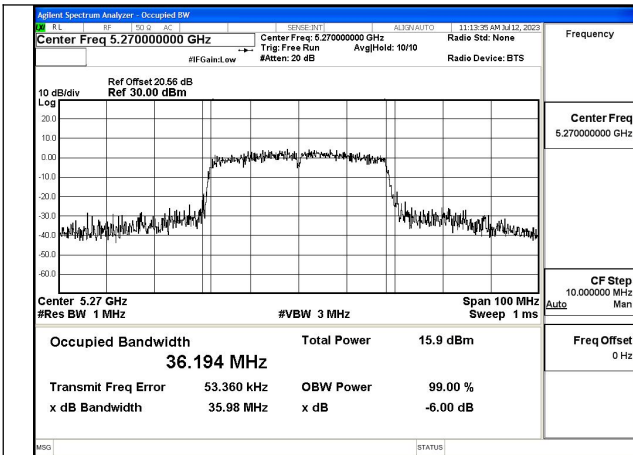

Test Mode: 802.11ac VHT40

Mode:802.11ac VHT40 Frequency:5270MHz
Ant:Chain0