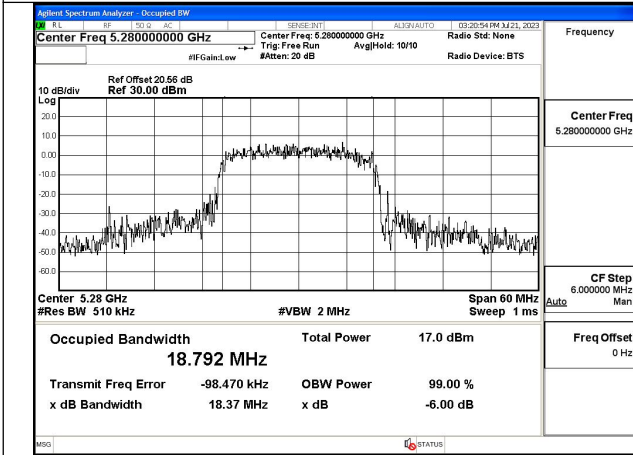

Mode:802.11ax HE20 Frequency:5280MHz Ant:Chain1