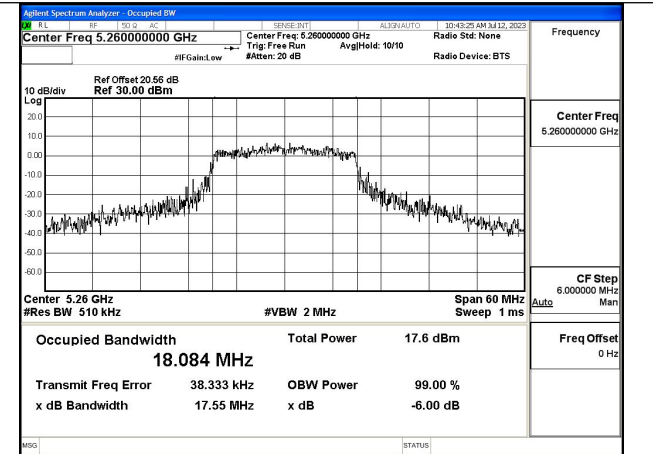

Mode:802.11n HT20 Frequency:5260MHz Ant:Chain1