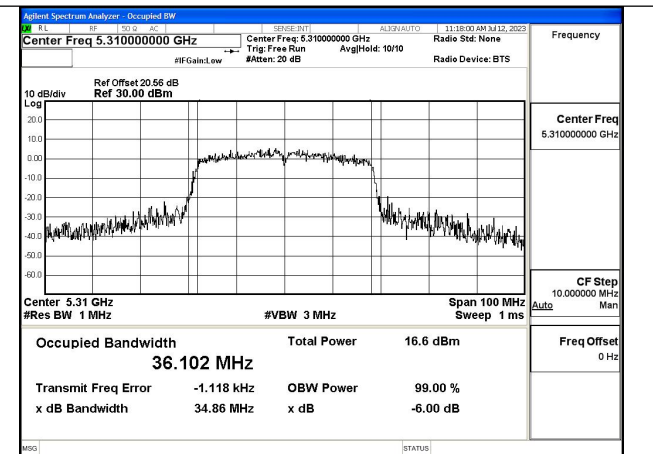

Mode:802.11ac VHT40 Frequency:5310MHz
Ant:Chain1