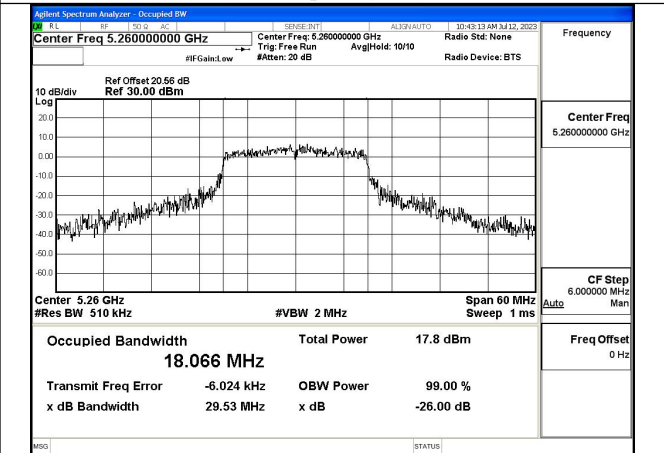

Mode:802.11n HT20 Frequency:5260MHz Ant:Chain0

Mode:802.11n HT20 Frequency:5280MHz Ant:Chain0