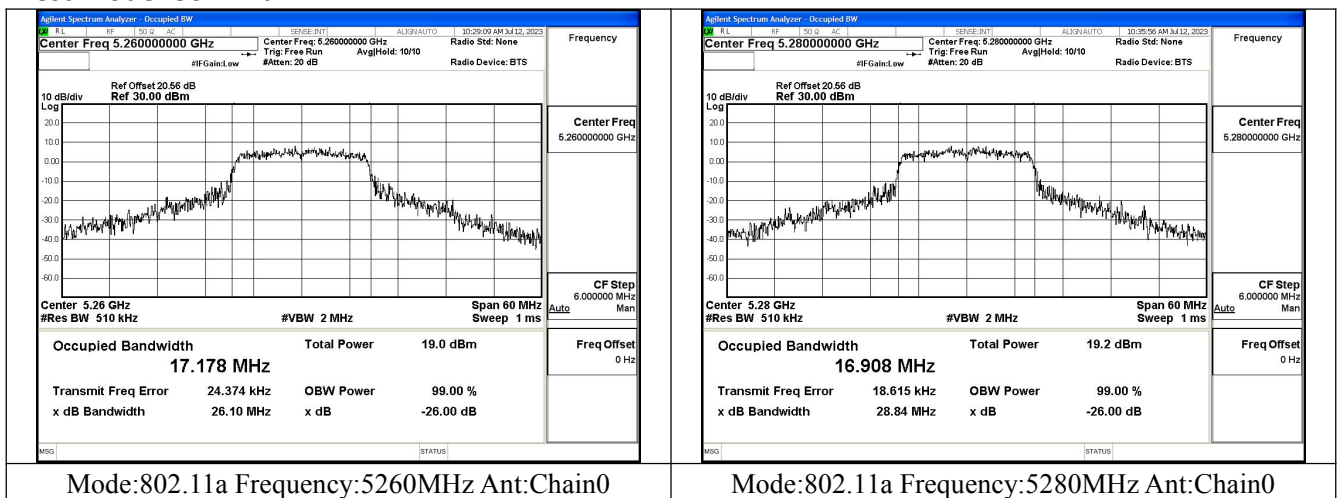

Emission Bandwidth

Offset 20.56dB = Attenuator + Temporary antenna connector loss + Cable loss

Test Mode	Antenna	26dB Bandwidth (MHz)		
		5260MHz	5280MHz	5320MHz
802.11a	Chain0	26.10	28.84	29.06
802.11a	Chain1	27.21	29.75	26.60
802.11n HT20	Chain0	27.01	28.37	26.52
802.11n HT20	Chain1	29.53	28.84	27.51
802.11ac VHT20	Chain0	28.77	25.61	24.87
802.11ac VHT20	Chain1	29.07	25.29	25.07
802.11ax HE20	Chain0	21.23	21.11	23.27
802.11ax HE20	Chain1	21.89	20.45	20.79

Test Mode	Antenna	26dB Bandwidth (MHz)		
		5270MHz	---	5310MHz
802.11n HT40	Chain0	47.34	---	39.35
802.11n HT40	Chain1	39.90	---	46.19
802.11ac VHT40	Chain0	45.98	---	39.90
802.11ac VHT40	Chain1	39.83	---	44.83
802.11ax HE40	Chain0	40.03	---	40.00
802.11ax HE40	Chain1	39.97	---	40.02

Test Mode	Antenna	26dB Bandwidth (MHz)		
		5290MHz	---	---
802.11ac VHT80	Chain0	80.47	---	---
802.11ac VHT80	Chain1	80.40	---	---
802.11ax HE80	Chain0	80.89	---	---
802.11ax HE80	Chain1	81.65	---	---

Test Mode: 802.11a