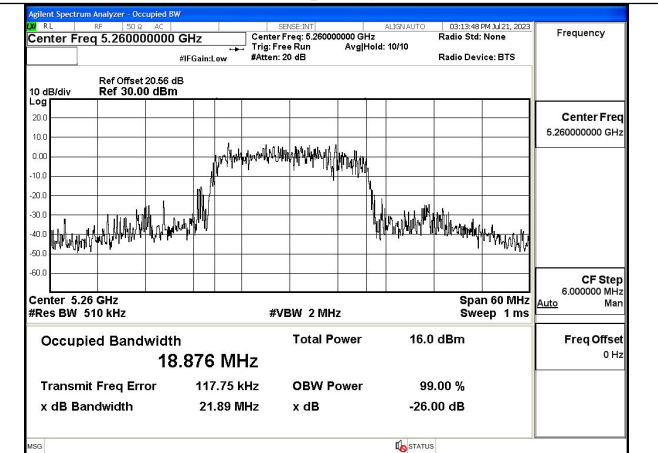

Mode:802.11ax HE20 Frequency:5260MHz Ant:Chain0

Mode:802.11ax HE20 Frequency:5280MHz Ant:Chain0