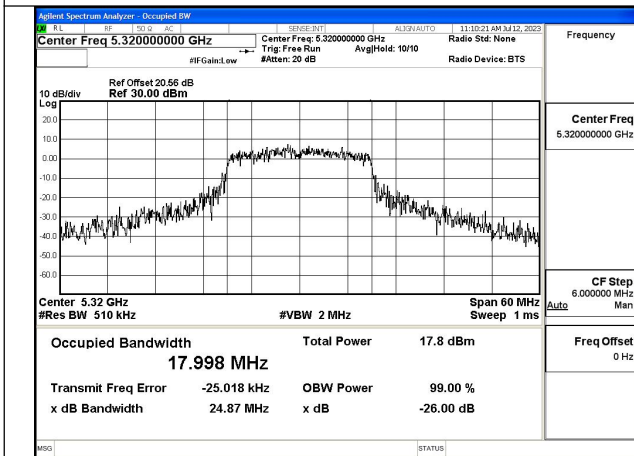

Mode:802.11n HT20 Frequency:5320MHz Ant:Chain1

Test Mode: 802.11ac VHT20

Mode:802.11ac VHT20 Frequency:5260MHz
Ant:Chain0

Mode:802.11ac VHT20 Frequency:5280MHz
Ant:Chain0

Mode:802.11ac VHT20 Frequency:5320MHz
Ant:Chain0