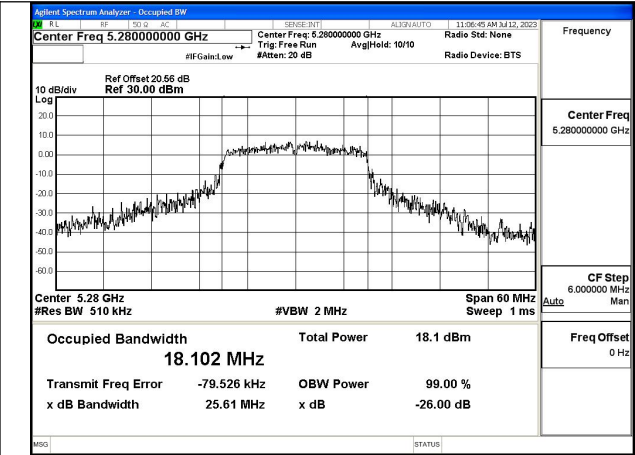

Mode:802.11ac VHT20 Frequency:5280MHz
Ant:Chain0