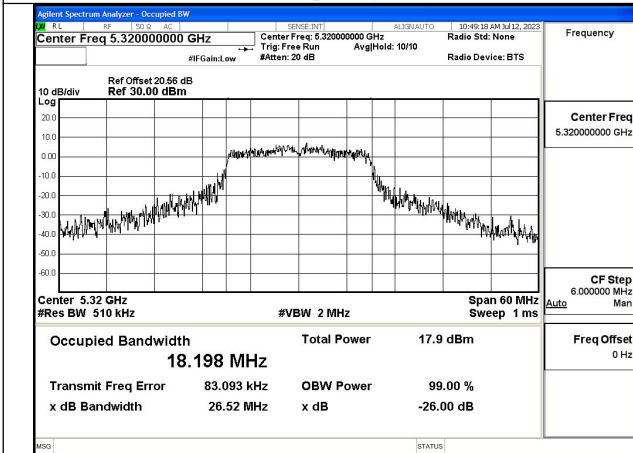

Mode:802.11n HT20 Frequency:5260MHz Ant:Chain0

Mode:802.11n HT20 Frequency:5280MHz Ant:Chain0