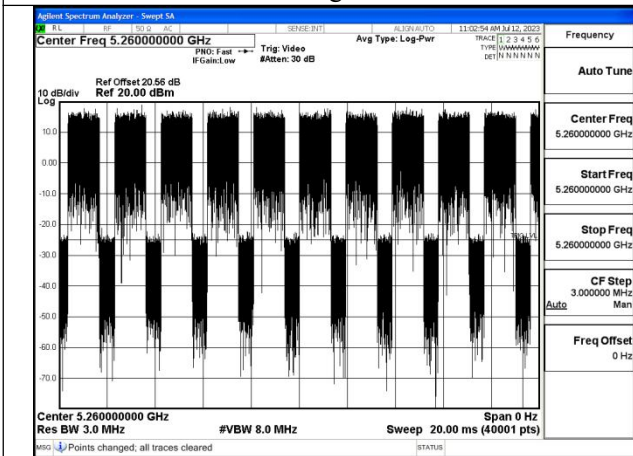

APPENDIX A – TEST DATA OF CONDUCTED EMISSION

Duty Cycle

Test Mode	Frequency (MHz)	Duty Cycle (%)	Correction Factor(dB)	Plot
802.11a	5260	99.56%	0	Fig.1
802.11a	5260	99.61%	0	Fig.2
802.11n HT20	5260	99.57%	0	Fig.3
802.11n HT20	5260	99.64%	0	Fig.4
802.11ac VHT20	5260	99.59%	0	Fig.5
802.11ac VHT20	5260	99.52%	0	Fig.6
802.11ax HE20	5260	99.14%	0	Fig.7
802.11ax HE20	5260	99.29%	0	Fig.8
802.11n HT40	5270	99.38%	0	Fig.9
802.11n HT40	5270	99.36%	0	Fig.10
802.11ac VHT40	5270	99.40%	0	Fig.11
802.11ac VHT40	5270	99.43%	0	Fig.12
802.11ax HE40	5270	98.83%	0	Fig.13
802.11ax HE40	5270	98.88%	0	Fig.14
802.11ac VHT80	5290	99.13%	0	Fig.15
802.11ac VHT80	5290	99.21%	0	Fig.16
802.11ax HE80	5290	99.27%	0	Fig.17
802.11ax HE80	5290	99.27%	0	Fig.18

Note: Correction Factor=10*log (1/Duty Cycle)

Fig.1

Fig.2

Fig.3

Fig.4

Fig.5

Fig.6

Fig.7