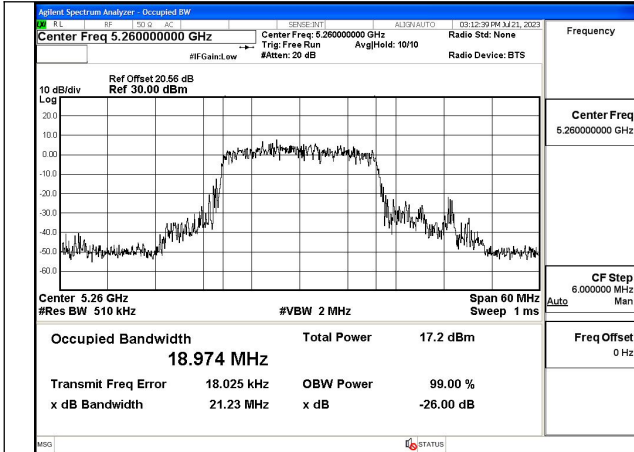

Mode:802.11ac VHT20 Frequency:5260MHz
Ant:Chain1

Mode:802.11ac VHT20 Frequency:5280MHz
Ant:Chain1

Mode:802.11ac VHT20 Frequency:5320MHz
Ant:Chain1

Test Mode: 802.11ax HE20

Mode:802.11ax HE20 Frequency:5260MHz Ant:Chain0