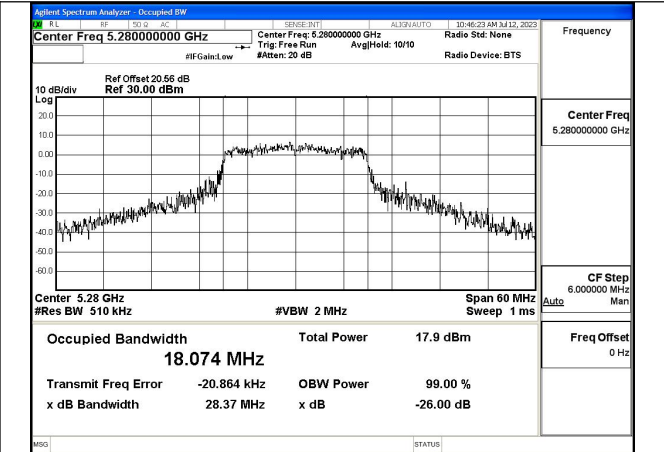

Test Mode: 802.11a

Mode:802.11a Frequency:5320MHz Ant:Chain0

Mode:802.11a Frequency:5260MHz Ant:Chain1

Mode:802.11a Frequency:5280MHz Ant:Chain1

Mode:802.11a Frequency:5320MHz Ant:Chain1

Test Mode: 802.11n HT20