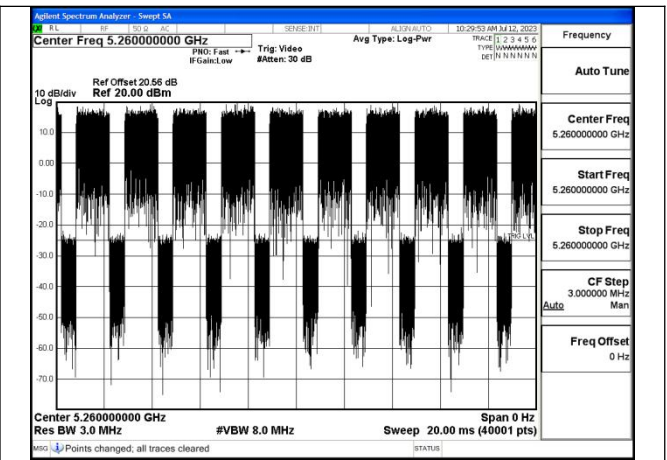

APPENDIX A – TEST DATA OF CONDUCTED EMISSION

Duty Cycle

Test Mode	Frequency (MHz)	Duty Cycle (%)	Correction Factor(dB)	Plot
802.11a	5260	99.56%	0	Fig.1
802.11a	5260	99.61%	0	Fig.2
802.11n HT20	5260	99.57%	0	Fig.3
802.11n HT20	5260	99.64%	0	Fig.4
802.11ac VHT20	5260	99.59%	0	Fig.5
802.11ac VHT20	5260	99.52%	0	Fig.6
802.11ax HE20	5260	99.14%	0	Fig.7
802.11ax HE20	5260	99.29%	0	Fig.8
802.11n HT40	5270	99.38%	0	Fig.9
802.11n HT40	5270	99.36%	0	Fig.10
802.11ac VHT40	5270	99.40%	0	Fig.11
802.11ac VHT40	5270	99.43%	0	Fig.12
802.11ax HE40	5270	98.83%	0	Fig.13
802.11ax HE40	5270	98.88%	0	Fig.14
802.11ac VHT80	5290	99.13%	0	Fig.15
802.11ac VHT80	5290	99.21%	0	Fig.16
802.11ax HE80	5290	99.27%	0	Fig.17
802.11ax HE80	5290	99.27%	0	Fig.18

Note: Correction Factor=10*log (1/Duty Cycle)

Fig.1

Fig.2

Fig.3

Fig.4

Fig.5

Fig.6

Fig.7