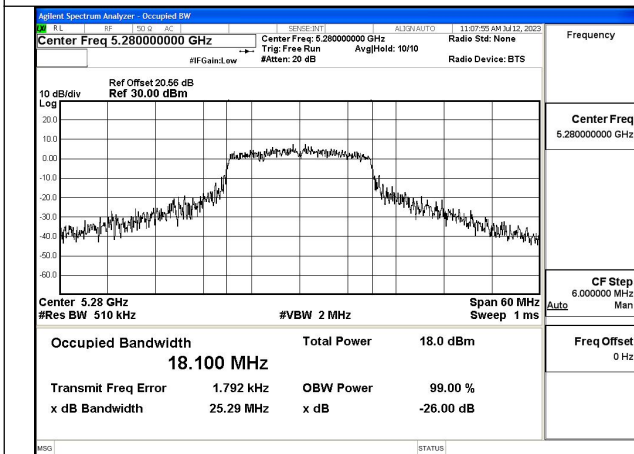

Mode:802.11ac VHT20 Frequency:5280MHz
Ant:Chain1