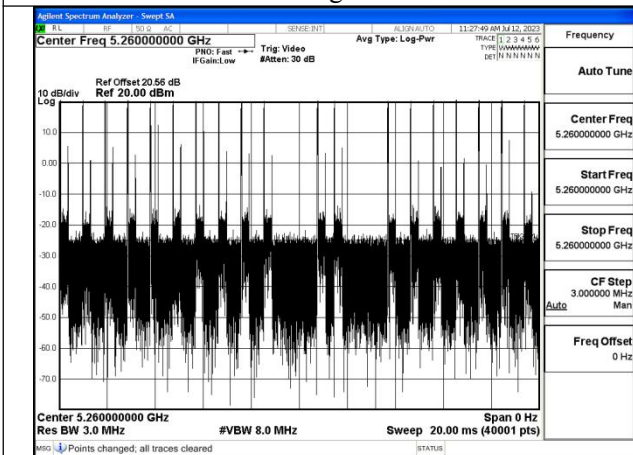

APPENDIX A – TEST DATA OF CONDUCTED EMISSION

Duty Cycle

Test Mode	Frequency (MHz)	Duty Cycle (%)	Correction Factor(dB)	Plot
802.11a	5260	99.56%	0	Fig.1
802.11a	5260	99.61%	0	Fig.2
802.11n HT20	5260	99.57%	0	Fig.3
802.11n HT20	5260	99.64%	0	Fig.4
802.11ac VHT20	5260	99.59%	0	Fig.5
802.11ac VHT20	5260	99.52%	0	Fig.6
802.11ax HE20	5260	99.14%	0	Fig.7
802.11ax HE20	5260	99.29%	0	Fig.8
802.11n HT40	5270	99.38%	0	Fig.9
802.11n HT40	5270	99.36%	0	Fig.10
802.11ac VHT40	5270	99.40%	0	Fig.11
802.11ac VHT40	5270	99.43%	0	Fig.12
802.11ax HE40	5270	98.83%	0	Fig.13
802.11ax HE40	5270	98.88%	0	Fig.14
802.11ac VHT80	5290	99.13%	0	Fig.15
802.11ac VHT80	5290	99.21%	0	Fig.16
802.11ax HE80	5290	99.27%	0	Fig.17
802.11ax HE80	5290	99.27%	0	Fig.18

Note: Correction Factor=10*log (1/Duty Cycle)

Fig.1

Fig.2

Fig.3

Fig.4

Fig.5

Fig.6

Fig.7