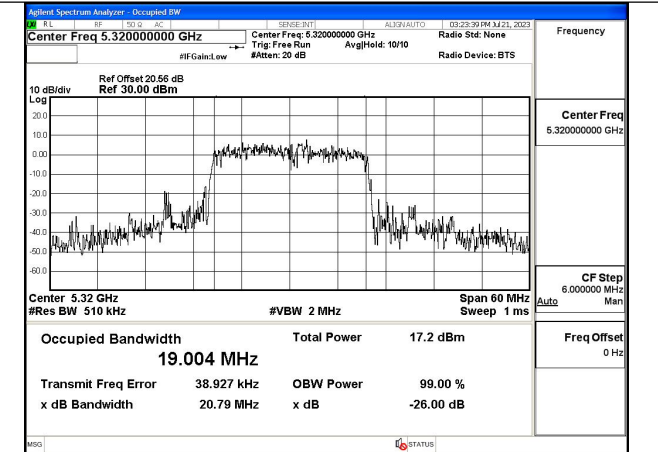

Mode:802.11ax HE20 Frequency:5320MHz Ant:Chain0

Mode:802.11ax HE20 Frequency:5260MHz Ant:Chain1

Mode:802.11ax HE20 Frequency:5280MHz Ant:Chain1

Mode:802.11ax HE20 Frequency:5320MHz Ant:Chain1