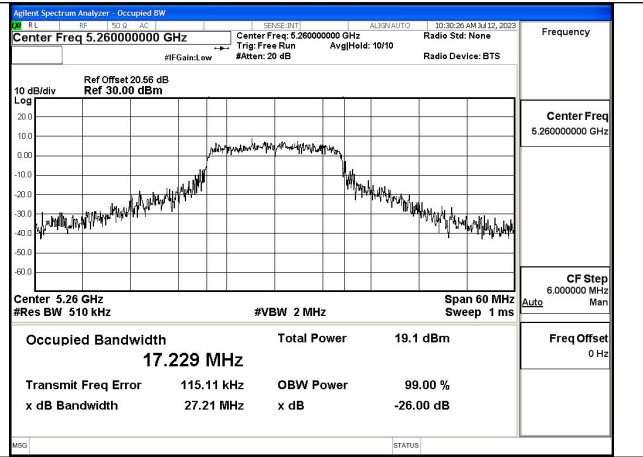

Mode:802.11a Frequency:5260MHz Ant:Chain1