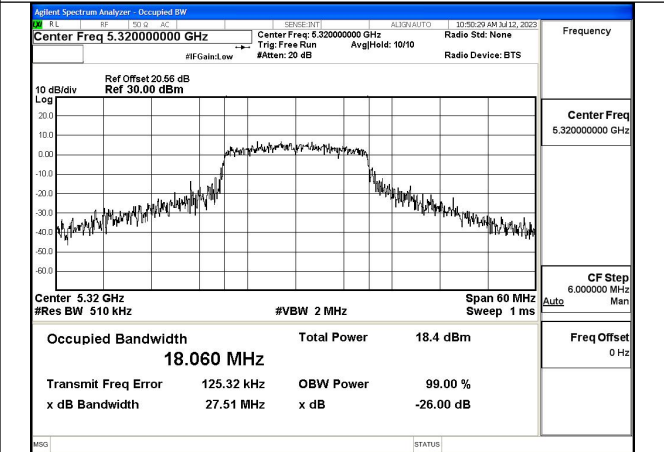

Mode:802.11n HT20 Frequency:5320MHz Ant:Chain0

Mode:802.11n HT20 Frequency:5260MHz Ant:Chain1

Mode:802.11n HT20 Frequency:5280MHz Ant:Chain1

Mode:802.11n HT20 Frequency:5320MHz Ant:Chain1