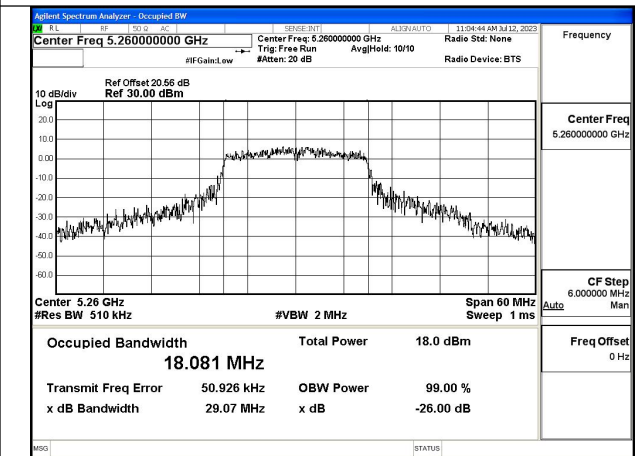

Mode:802.11n HT20 Frequency:5320MHz Ant:Chain1

Test Mode: 802.11ac VHT20

Mode:802.11ac VHT20 Frequency:5260MHz
Ant:Chain0

Mode:802.11ac VHT20 Frequency:5280MHz
Ant:Chain0

Mode:802.11ac VHT20 Frequency:5320MHz
Ant:Chain0