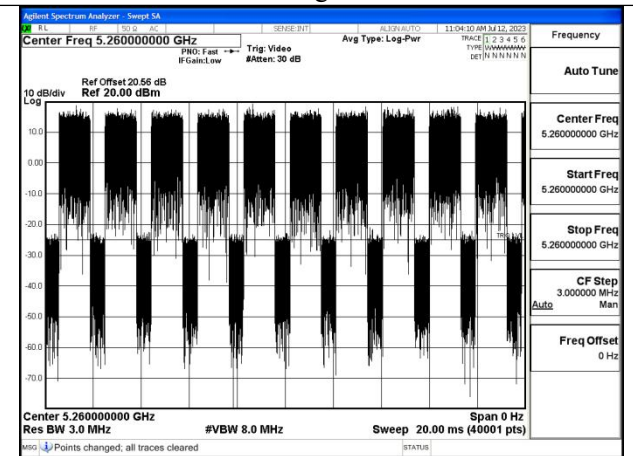

APPENDIX A – TEST DATA OF CONDUCTED EMISSION

Duty Cycle

Test Mode	Frequency (MHz)	Duty Cycle (%)	Correction Factor(dB)	Plot
802.11a	5260	99.56%	0	Fig.1
802.11a	5260	99.61%	0	Fig.2
802.11n HT20	5260	99.57%	0	Fig.3
802.11n HT20	5260	99.64%	0	Fig.4
802.11ac VHT20	5260	99.59%	0	Fig.5
802.11ac VHT20	5260	99.52%	0	Fig.6
802.11ax HE20	5260	99.14%	0	Fig.7
802.11ax HE20	5260	99.29%	0	Fig.8
802.11n HT40	5270	99.38%	0	Fig.9
802.11n HT40	5270	99.36%	0	Fig.10
802.11ac VHT40	5270	99.40%	0	Fig.11
802.11ac VHT40	5270	99.43%	0	Fig.12
802.11ax HE40	5270	98.83%	0	Fig.13
802.11ax HE40	5270	98.88%	0	Fig.14
802.11ac VHT80	5290	99.13%	0	Fig.15
802.11ac VHT80	5290	99.21%	0	Fig.16
802.11ax HE80	5290	99.27%	0	Fig.17
802.11ax HE80	5290	99.27%	0	Fig.18

Note: Correction Factor=10*log (1/Duty Cycle)

Fig.1

Fig.2

Fig.3

Fig.4

Fig.5

Fig.6

Fig.7