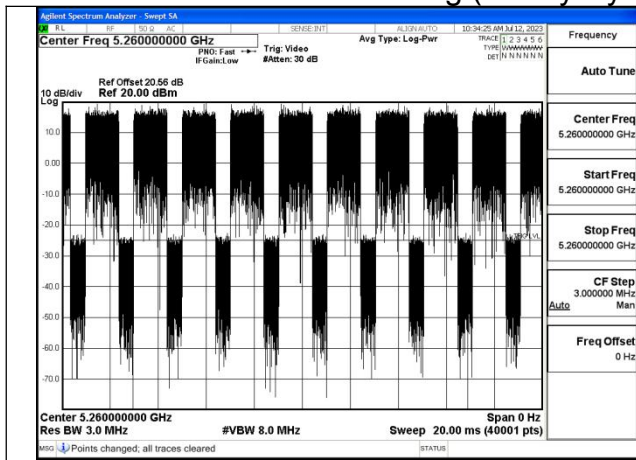

APPENDIX A – TEST DATA OF CONDUCTED EMISSION

Duty Cycle

Test Mode	Frequency (MHz)	Duty Cycle (%)	Correction Factor(dB)	Plot
802.11a	5260	99.56%	0	Fig.1
802.11a	5260	99.61%	0	Fig.2
802.11n HT20	5260	99.57%	0	Fig.3
802.11n HT20	5260	99.64%	0	Fig.4
802.11ac VHT20	5260	99.59%	0	Fig.5
802.11ac VHT20	5260	99.52%	0	Fig.6
802.11ax HE20	5260	99.14%	0	Fig.7
802.11ax HE20	5260	99.29%	0	Fig.8
802.11n HT40	5270	99.38%	0	Fig.9
802.11n HT40	5270	99.36%	0	Fig.10
802.11ac VHT40	5270	99.40%	0	Fig.11
802.11ac VHT40	5270	99.43%	0	Fig.12
802.11ax HE40	5270	98.83%	0	Fig.13
802.11ax HE40	5270	98.88%	0	Fig.14
802.11ac VHT80	5290	99.13%	0	Fig.15
802.11ac VHT80	5290	99.21%	0	Fig.16
802.11ax HE80	5290	99.27%	0	Fig.17
802.11ax HE80	5290	99.27%	0	Fig.18

Note: Correction Factor=10*log (1/Duty Cycle)

Fig.1

Fig.2

Fig.3

Fig.4

Fig.5

Fig.6

Fig.7