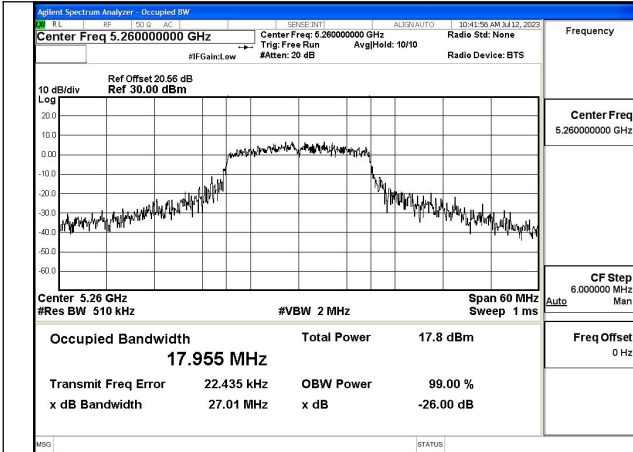

Test Mode: 802.11a

Mode:802.11a Frequency:5320MHz Ant:Chain0

Mode:802.11a Frequency:5260MHz Ant:Chain1

Mode:802.11a Frequency:5280MHz Ant:Chain1

Mode:802.11a Frequency:5320MHz Ant:Chain1

Test Mode: 802.11n HT20