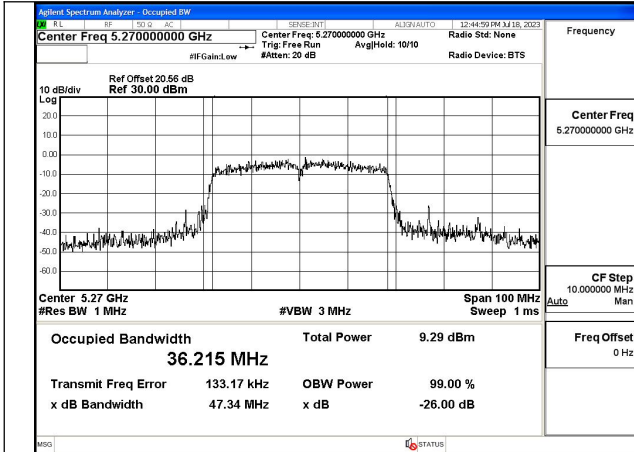

Test Mode: 802.11n HT40

Mode:802.11n HT40 Frequency:5270MHz Ant:Chain0