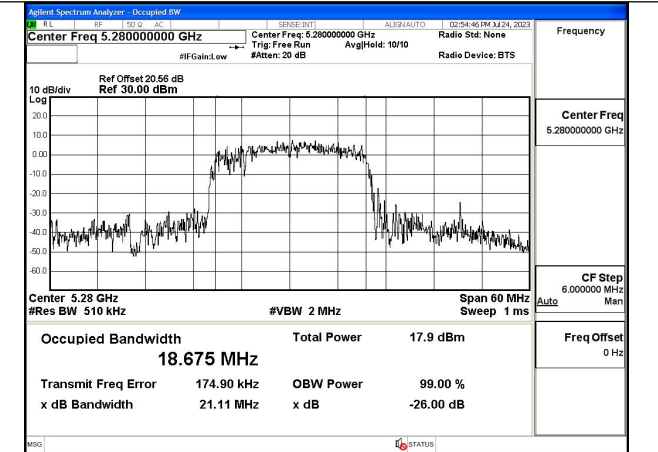

Mode:802.11ac VHT20 Frequency:5260MHz
Ant:Chain1

Mode:802.11ac VHT20 Frequency:5280MHz
Ant:Chain1

Mode:802.11ac VHT20 Frequency:5320MHz
Ant:Chain1

Test Mode: 802.11ax HE20

Mode:802.11ax HE20 Frequency:5260MHz Ant:Chain0