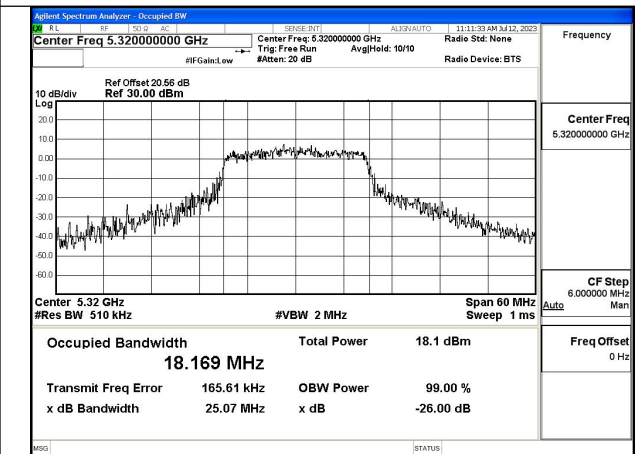

Mode:802.11ac VHT20 Frequency:5320MHz
Ant:Chain1