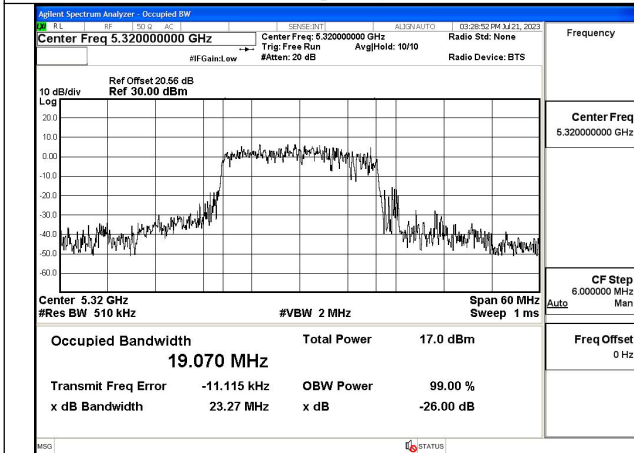

Mode:802.11ax HE20 Frequency:5260MHz Ant:Chain0

Mode:802.11ax HE20 Frequency:5280MHz Ant:Chain0