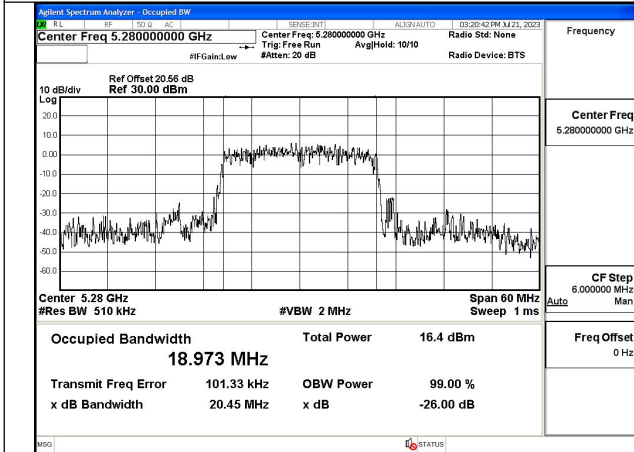

Mode:802.11ax HE20 Frequency:5320MHz Ant:Chain0

Mode:802.11ax HE20 Frequency:5260MHz Ant:Chain1

Mode:802.11ax HE20 Frequency:5280MHz Ant:Chain1

Mode:802.11ax HE20 Frequency:5320MHz Ant:Chain1