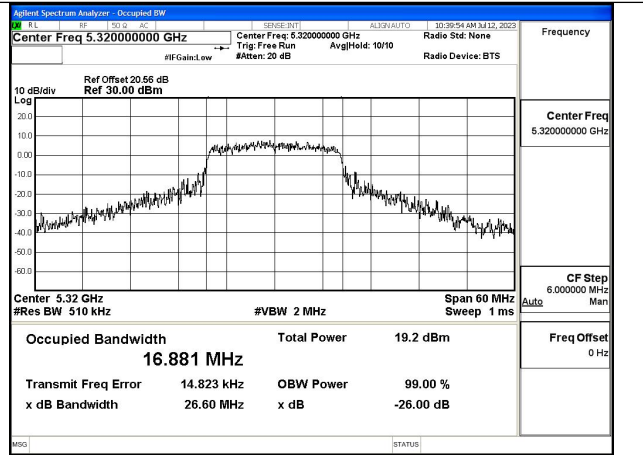

Mode:802.11a Frequency:5320MHz Ant:Chain1