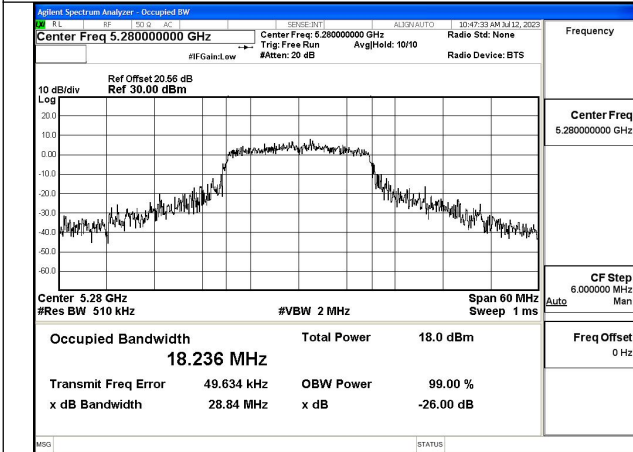

Mode:802.11n HT20 Frequency:5320MHz Ant:Chain0

Mode:802.11n HT20 Frequency:5260MHz Ant:Chain1

Mode:802.11n HT20 Frequency:5280MHz Ant:Chain1

Mode:802.11n HT20 Frequency:5320MHz Ant:Chain1