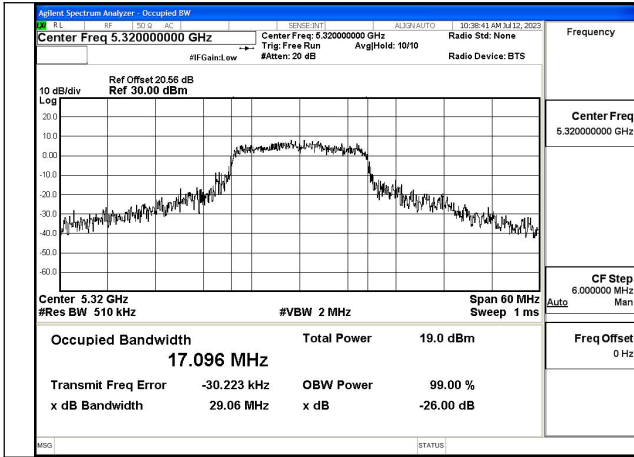

Mode:802.11a Frequency:5320MHz Ant:Chain0