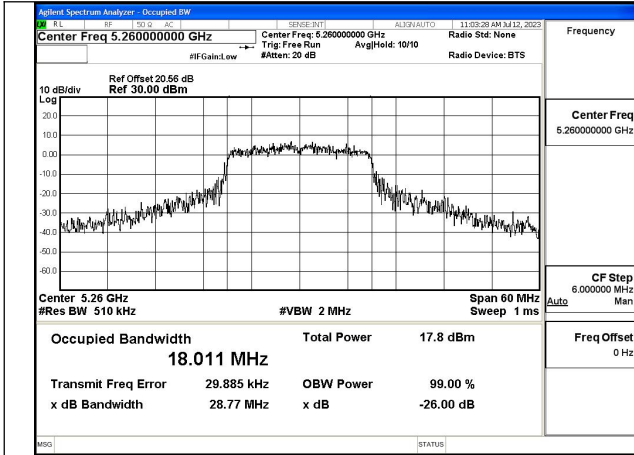

Test Mode: 802.11ac VHT20

Mode:802.11ac VHT20 Frequency:5260MHz
Ant:Chain0