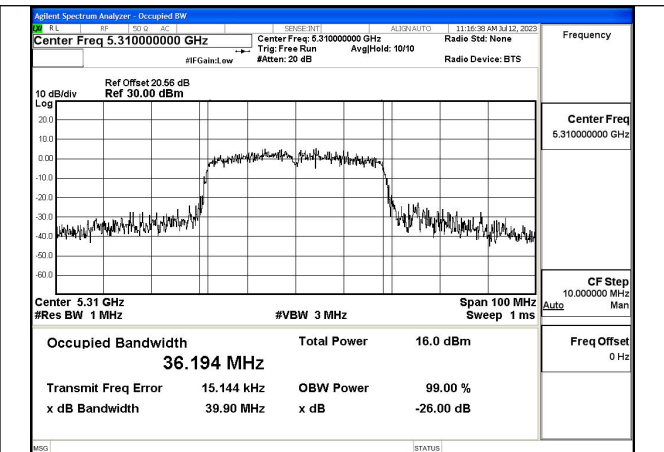

Test Mode: 802.11n HT40

Mode:802.11n HT40 Frequency:5270MHz Ant:Chain0

Mode:802.11n HT40 Frequency:5310MHz Ant:Chain0

Mode:802.11n HT40 Frequency:5270MHz Ant:Chain1

Mode:802.11n HT40 Frequency:5310MHz Ant:Chain1

Test Mode: 802.11ac VHT40

Mode:802.11ac VHT40 Frequency:5270MHz
Ant:Chain0

Mode:802.11ac VHT40 Frequency:5310MHz
Ant:Chain0