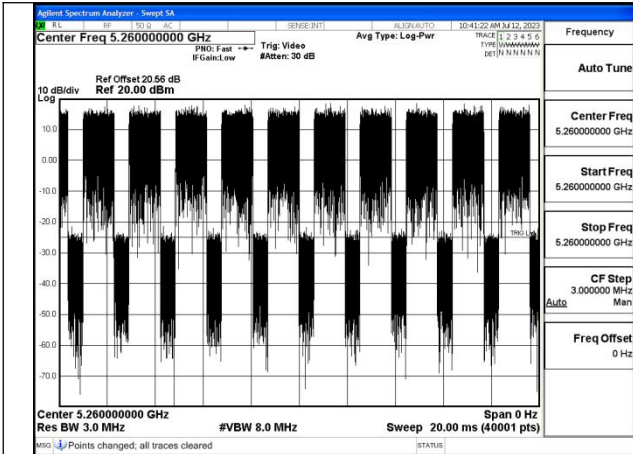

APPENDIX A – TEST DATA OF CONDUCTED EMISSION

Duty Cycle

Test Mode	Frequency (MHz)	Duty Cycle (%)	Correction Factor(dB)	Plot
802.11a	5260	99.56%	0	Fig.1
802.11a	5260	99.61%	0	Fig.2
802.11n HT20	5260	99.57%	0	Fig.3
802.11n HT20	5260	99.64%	0	Fig.4
802.11ac VHT20	5260	99.59%	0	Fig.5
802.11ac VHT20	5260	99.52%	0	Fig.6
802.11ax HE20	5260	99.14%	0	Fig.7
802.11ax HE20	5260	99.29%	0	Fig.8
802.11n HT40	5270	99.38%	0	Fig.9
802.11n HT40	5270	99.36%	0	Fig.10
802.11ac VHT40	5270	99.40%	0	Fig.11
802.11ac VHT40	5270	99.43%	0	Fig.12
802.11ax HE40	5270	98.83%	0	Fig.13
802.11ax HE40	5270	98.88%	0	Fig.14
802.11ac VHT80	5290	99.13%	0	Fig.15
802.11ac VHT80	5290	99.21%	0	Fig.16
802.11ax HE80	5290	99.27%	0	Fig.17
802.11ax HE80	5290	99.27%	0	Fig.18

Note: Correction Factor=10*log (1/Duty Cycle)

Fig.1

Fig.2

Fig.3

Fig.4

Fig.5

Fig.6

Fig.7