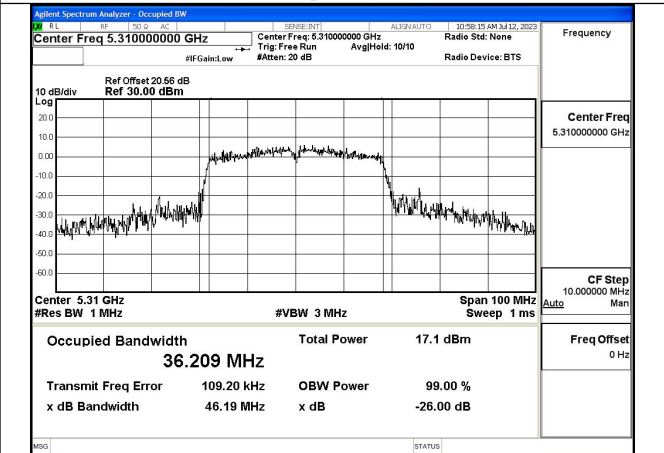

Mode:802.11n HT40 Frequency:5310MHz Ant:Chain1