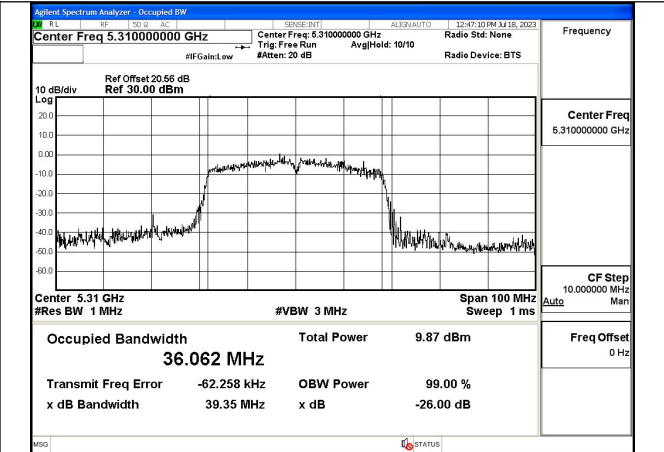

Test Mode: 802.11n HT40

Mode:802.11n HT40 Frequency:5310MHz Ant:Chain0