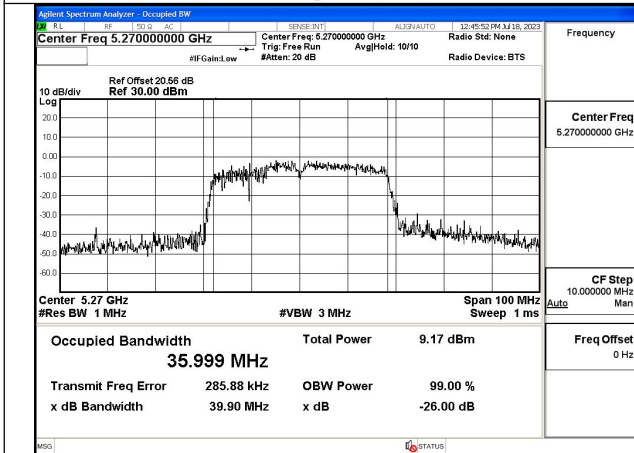

Mode:802.11n HT40 Frequency:5270MHz Ant:Chain1