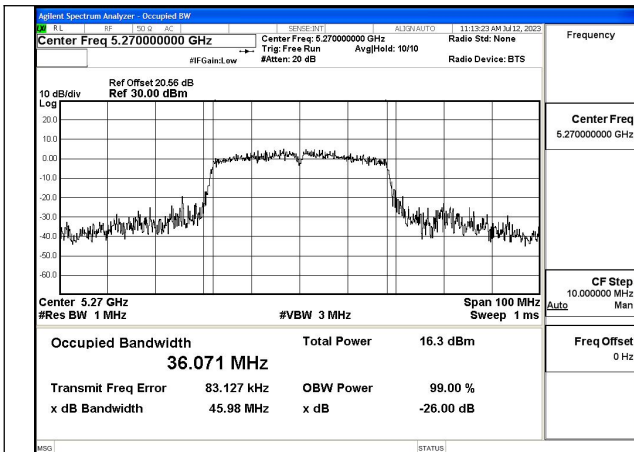

Test Mode: 802.11n HT40

Mode:802.11n HT40 Frequency:5270MHz Ant:Chain0

Mode:802.11n HT40 Frequency:5310MHz Ant:Chain0

Mode:802.11n HT40 Frequency:5270MHz Ant:Chain1

Mode:802.11n HT40 Frequency:5310MHz Ant:Chain1

Test Mode: 802.11ac VHT40

Mode:802.11ac VHT40 Frequency:5270MHz
Ant:Chain0

Mode:802.11ac VHT40 Frequency:5310MHz
Ant:Chain0