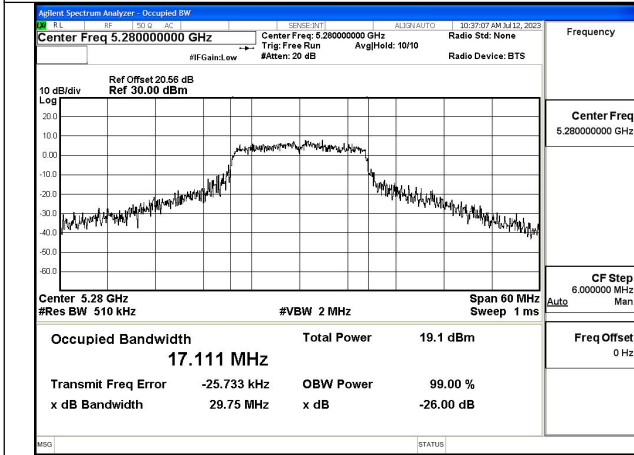

Mode:802.11a Frequency:5280MHz Ant:Chain1