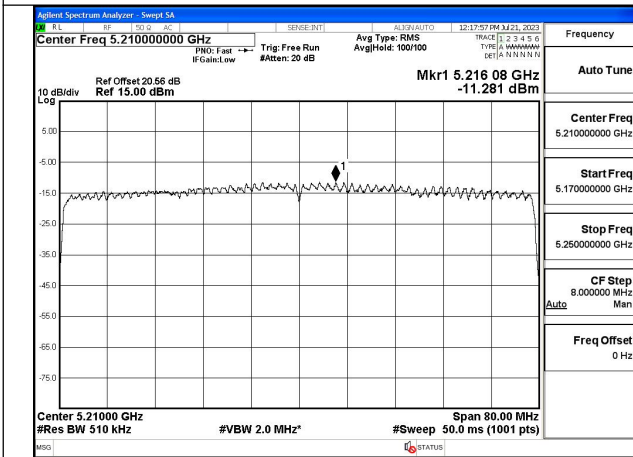

Mode:802.11ax HE80 Tone:106T Frequency:5210MHz  
Ant:Chain0

Mode:802.11ax HE80 Tone:106T Frequency:5210MHz  
Ant:Chain1

Mode:802.11ax HE80 Tone:242T Frequency:5210MHz  
Ant:Chain0

Mode:802.11ax HE80 Tone:242T Frequency:5210MHz  
Ant:Chain1

Mode:802.11ax HE80 Tone:484T Frequency:5210MHz  
Ant:Chain0

Mode:802.11ax HE80 Tone:484T Frequency:5210MHz  
Ant:Chain1

Mode:802.11ax HE80 Tone:996T Frequency:5210MHz  
Ant:Chain0

Mode:802.11ax HE80 Tone:996T Frequency:5210MHz  
Ant:Chain1