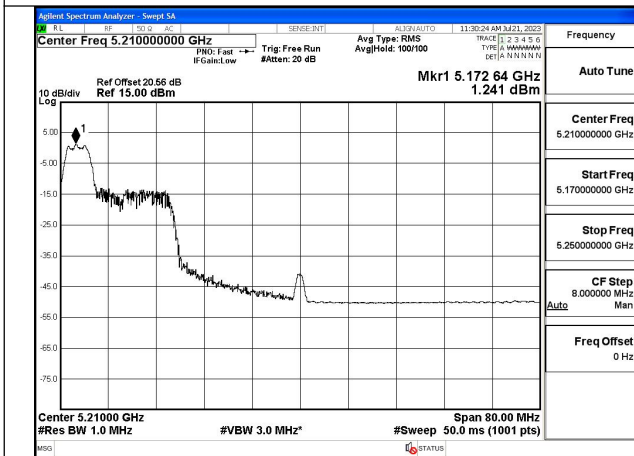

Test Mode: 802.11ax HE80

Mode:802.11ax HE80 Tone:26T Frequency:5210MHz  
Ant:Chain0

Mode:802.11ax HE80 Tone:26T Frequency:5210MHz  
Ant:Chain1

Mode:802.11ax HE80 Tone:52T Frequency:5210MHz  
Ant:Chain0

Mode:802.11ax HE80 Tone:52T Frequency:5210MHz  
Ant:Chain1

Mode:802.11ax HE80 Tone:106T Frequency:5210MHz  
Ant:Chain0

Mode:802.11ax HE80 Tone:106T Frequency:5210MHz  
Ant:Chain1

Mode:802.11ax HE80 Tone:242T Frequency:5210MHz  
Ant:Chain0

Mode:802.11ax HE80 Tone:242T Frequency:5210MHz  
Ant:Chain1

Mode:802.11ax HE80 Tone:484T Frequency:5210MHz  
Ant:Chain0

Mode:802.11ax HE80 Tone:484T Frequency:5210MHz  
Ant:Chain1

Mode:802.11ax HE80 Tone:996T Frequency:5210MHz  
Ant:Chain0

Mode:802.11ax HE80 Tone:996T Frequency:5210MHz  
Ant:Chain1