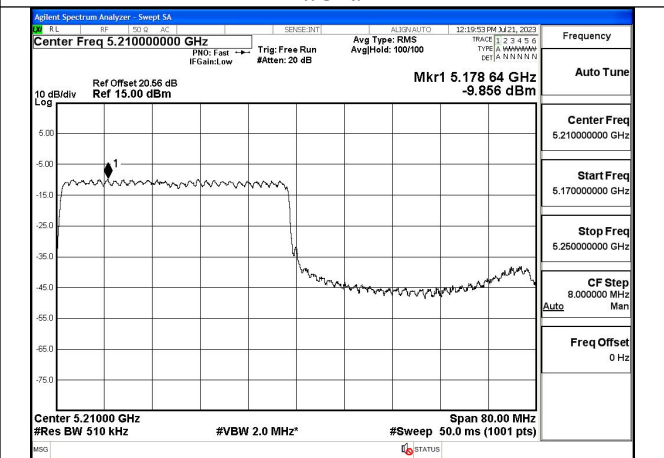

Mode:802.11ax HE80 Tone:106T Frequency:5210MHz  
Ant:Chain0

Mode:802.11ax HE80 Tone:106T Frequency:5210MHz  
Ant:Chain1

Mode:802.11ax HE80 Tone:242T Frequency:5210MHz  
Ant:Chain0

Mode:802.11ax HE80 Tone:242T Frequency:5210MHz  
Ant:Chain1

Mode:802.11ax HE80 Tone:484T Frequency:5210MHz  
Ant:Chain0

Mode:802.11ax HE80 Tone:484T Frequency:5210MHz  
Ant:Chain1

Mode:802.11ax HE80 Tone:996T Frequency:5210MHz  
Ant:Chain0

Mode:802.11ax HE80 Tone:996T Frequency:5210MHz  
Ant:Chain1