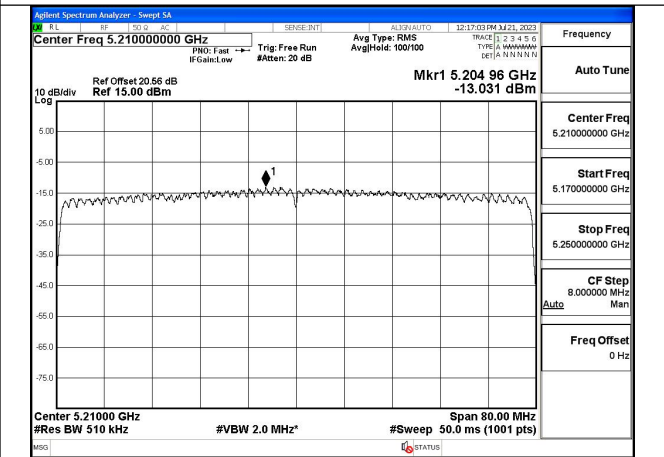

Mode:802.11ax HE80 Tone:106T Frequency:5210MHz  
Ant:Chain0

Mode:802.11ax HE80 Tone:106T Frequency:5210MHz  
Ant:Chain1

Mode:802.11ax HE80 Tone:242T Frequency:5210MHz  
Ant:Chain0

Mode:802.11ax HE80 Tone:242T Frequency:5210MHz  
Ant:Chain1

Mode:802.11ax HE80 Tone:484T Frequency:5210MHz  
Ant:Chain0

Mode:802.11ax HE80 Tone:484T Frequency:5210MHz  
Ant:Chain1

Mode:802.11ax HE80 Tone:996T Frequency:5210MHz  
Ant:Chain0

Mode:802.11ax HE80 Tone:996T Frequency:5210MHz  
Ant:Chain1