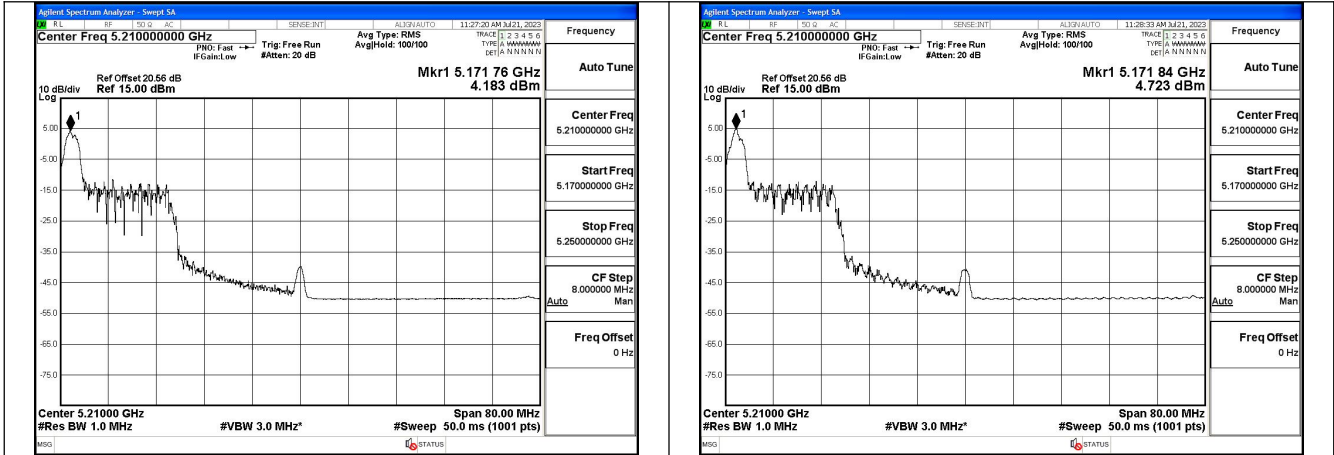

Test Mode: 802.11ax HE80

Mode:802.11ax HE80 Tone:26T Frequency:5210MHz  
Ant:Chain0

Mode:802.11ax HE80 Tone:26T Frequency:5210MHz  
Ant:Chain1

Mode:802.11ax HE80 Tone:52T Frequency:5210MHz  
Ant:Chain0

Mode:802.11ax HE80 Tone:52T Frequency:5210MHz  
Ant:Chain1

Mode:802.11ax HE80 Tone:106T Frequency:5210MHz  
Ant:Chain0

Mode:802.11ax HE80 Tone:106T Frequency:5210MHz  
Ant:Chain1

Mode:802.11ax HE80 Tone:242T Frequency:5210MHz  
Ant:Chain0

Mode:802.11ax HE80 Tone:242T Frequency:5210MHz  
Ant:Chain1

Mode:802.11ax HE80 Tone:484T Frequency:5210MHz  
Ant:Chain0

Mode:802.11ax HE80 Tone:484T Frequency:5210MHz  
Ant:Chain1

Mode:802.11ax HE80 Tone:996T Frequency:5210MHz  
Ant:Chain0

Mode:802.11ax HE80 Tone:996T Frequency:5210MHz  
Ant:Chain1