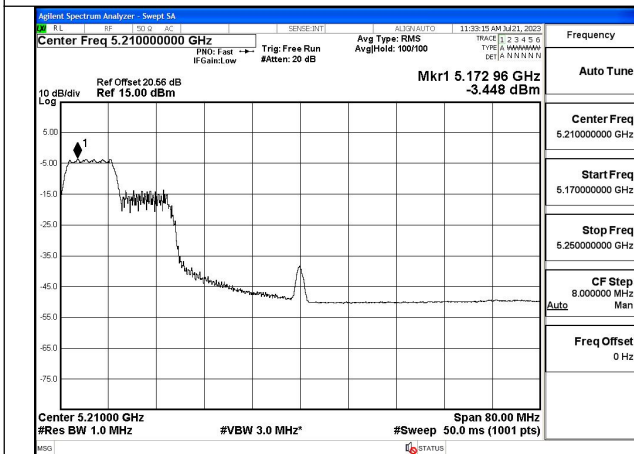

Test Mode: 802.11ax HE80

Mode:802.11ax HE80 Tone:26T Frequency:5210MHz  
Ant:Chain0

Mode:802.11ax HE80 Tone:26T Frequency:5210MHz  
Ant:Chain1

Mode:802.11ax HE80 Tone:52T Frequency:5210MHz  
Ant:Chain0

Mode:802.11ax HE80 Tone:52T Frequency:5210MHz  
Ant:Chain1

Mode:802.11ax HE80 Tone:106T Frequency:5210MHz  
Ant:Chain0

Mode:802.11ax HE80 Tone:106T Frequency:5210MHz  
Ant:Chain1

Mode:802.11ax HE80 Tone:242T Frequency:5210MHz  
Ant:Chain0

Mode:802.11ax HE80 Tone:242T Frequency:5210MHz  
Ant:Chain1

Mode:802.11ax HE80 Tone:484T Frequency:5210MHz  
Ant:Chain0

Mode:802.11ax HE80 Tone:484T Frequency:5210MHz  
Ant:Chain1

Mode:802.11ax HE80 Tone:996T Frequency:5210MHz  
Ant:Chain0

Mode:802.11ax HE80 Tone:996T Frequency:5210MHz  
Ant:Chain1