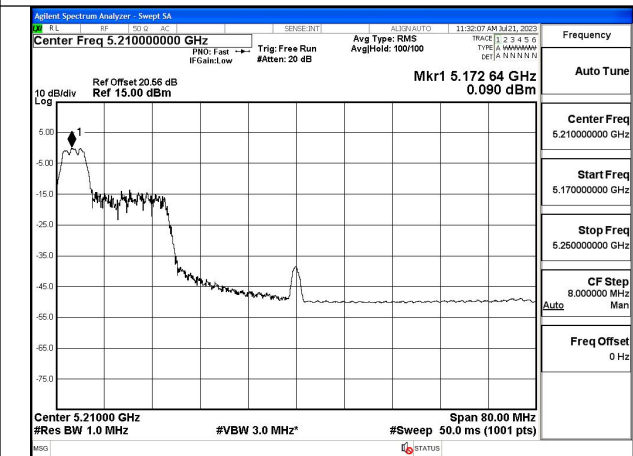

Test Mode: 802.11ax HE80

Mode:802.11ax HE80 Tone:26T Frequency:5210MHz  
Ant:Chain0

Mode:802.11ax HE80 Tone:26T Frequency:5210MHz  
Ant:Chain1

Mode:802.11ax HE80 Tone:52T Frequency:5210MHz  
Ant:Chain0

Mode:802.11ax HE80 Tone:52T Frequency:5210MHz  
Ant:Chain1

Mode:802.11ax HE80 Tone:106T Frequency:5210MHz  
Ant:Chain0

Mode:802.11ax HE80 Tone:106T Frequency:5210MHz  
Ant:Chain1

Mode:802.11ax HE80 Tone:242T Frequency:5210MHz  
Ant:Chain0

Mode:802.11ax HE80 Tone:242T Frequency:5210MHz  
Ant:Chain1

Mode:802.11ax HE80 Tone:484T Frequency:5210MHz  
Ant:Chain0

Mode:802.11ax HE80 Tone:484T Frequency:5210MHz  
Ant:Chain1

Mode:802.11ax HE80 Tone:996T Frequency:5210MHz  
Ant:Chain0

Mode:802.11ax HE80 Tone:996T Frequency:5210MHz  
Ant:Chain1