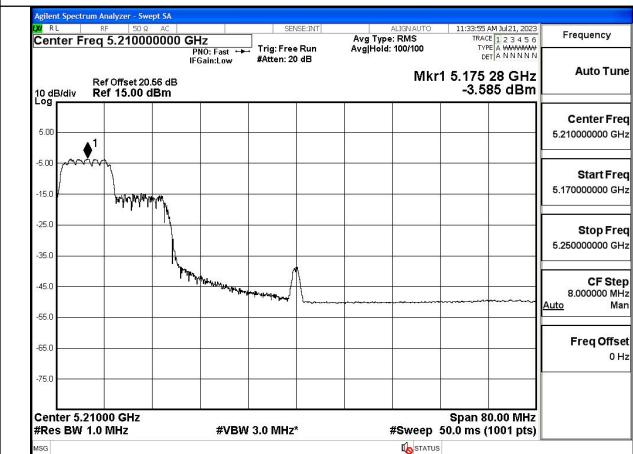

Test Mode: 802.11ax HE80

Mode:802.11ax HE80 Tone:26T Frequency:5210MHz  
Ant:Chain0

Mode:802.11ax HE80 Tone:26T Frequency:5210MHz  
Ant:Chain1

Mode:802.11ax HE80 Tone:52T Frequency:5210MHz  
Ant:Chain0

Mode:802.11ax HE80 Tone:52T Frequency:5210MHz  
Ant:Chain1

Mode:802.11ax HE80 Tone:106T Frequency:5210MHz  
Ant:Chain0

Mode:802.11ax HE80 Tone:106T Frequency:5210MHz  
Ant:Chain1

Mode:802.11ax HE80 Tone:242T Frequency:5210MHz  
Ant:Chain0

Mode:802.11ax HE80 Tone:242T Frequency:5210MHz  
Ant:Chain1

Mode:802.11ax HE80 Tone:484T Frequency:5210MHz  
Ant:Chain0

Mode:802.11ax HE80 Tone:484T Frequency:5210MHz  
Ant:Chain1

Mode:802.11ax HE80 Tone:996T Frequency:5210MHz  
Ant:Chain0

Mode:802.11ax HE80 Tone:996T Frequency:5210MHz  
Ant:Chain1