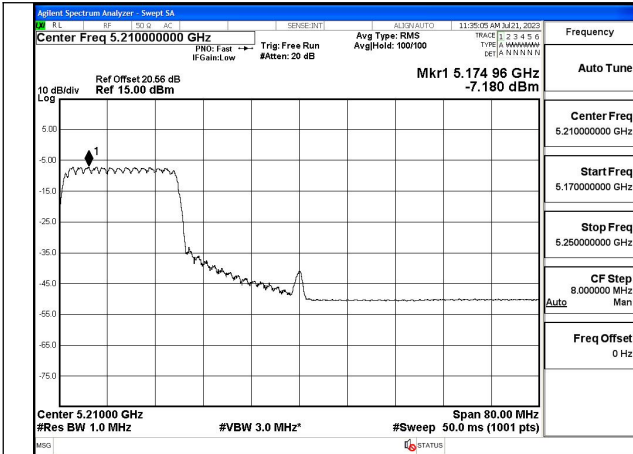

Test Mode: 802.11ax HE80

Mode:802.11ax HE80 Tone:26T Frequency:5210MHz  
Ant:Chain0

Mode:802.11ax HE80 Tone:26T Frequency:5210MHz  
Ant:Chain1

Mode:802.11ax HE80 Tone:52T Frequency:5210MHz  
Ant:Chain0

Mode:802.11ax HE80 Tone:52T Frequency:5210MHz  
Ant:Chain1

Mode:802.11ax HE80 Tone:106T Frequency:5210MHz  
Ant:Chain0

Mode:802.11ax HE80 Tone:106T Frequency:5210MHz  
Ant:Chain1

Mode:802.11ax HE80 Tone:242T Frequency:5210MHz  
Ant:Chain0

Mode:802.11ax HE80 Tone:242T Frequency:5210MHz  
Ant:Chain1