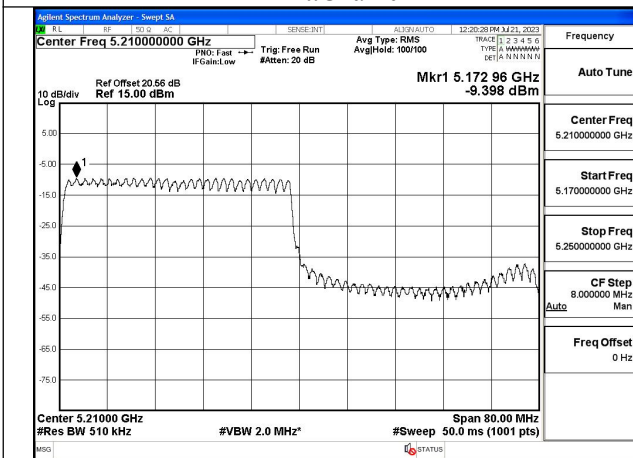

Mode:802.11ax HE80 Tone:106T Frequency:5210MHz  
Ant:Chain0

Mode:802.11ax HE80 Tone:106T Frequency:5210MHz  
Ant:Chain1

Mode:802.11ax HE80 Tone:242T Frequency:5210MHz  
Ant:Chain0

Mode:802.11ax HE80 Tone:242T Frequency:5210MHz  
Ant:Chain1

Mode:802.11ax HE80 Tone:484T Frequency:5210MHz  
Ant:Chain0

Mode:802.11ax HE80 Tone:484T Frequency:5210MHz  
Ant:Chain1

Mode:802.11ax HE80 Tone:996T Frequency:5210MHz  
Ant:Chain0

Mode:802.11ax HE80 Tone:996T Frequency:5210MHz  
Ant:Chain1