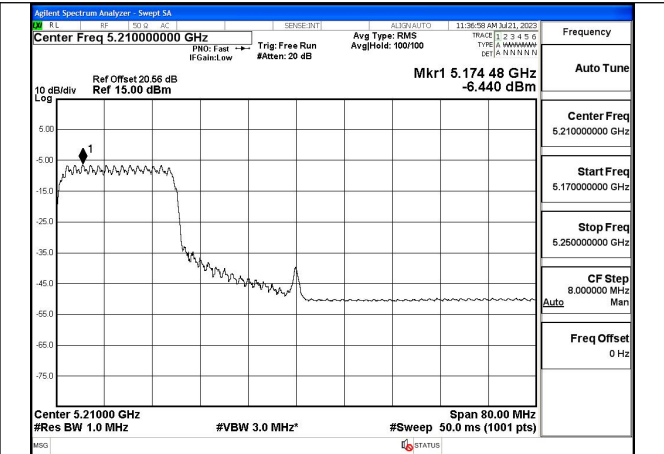

Test Mode: 802.11ax HE80

Mode:802.11ax HE80 Tone:26T Frequency:5210MHz  
Ant:Chain0

Mode:802.11ax HE80 Tone:26T Frequency:5210MHz  
Ant:Chain1

Mode:802.11ax HE80 Tone:52T Frequency:5210MHz  
Ant:Chain0

Mode:802.11ax HE80 Tone:52T Frequency:5210MHz  
Ant:Chain1

Mode:802.11ax HE80 Tone:106T Frequency:5210MHz  
Ant:Chain0

Mode:802.11ax HE80 Tone:106T Frequency:5210MHz  
Ant:Chain1

Mode:802.11ax HE80 Tone:242T Frequency:5210MHz  
Ant:Chain0

Mode:802.11ax HE80 Tone:242T Frequency:5210MHz  
Ant:Chain1