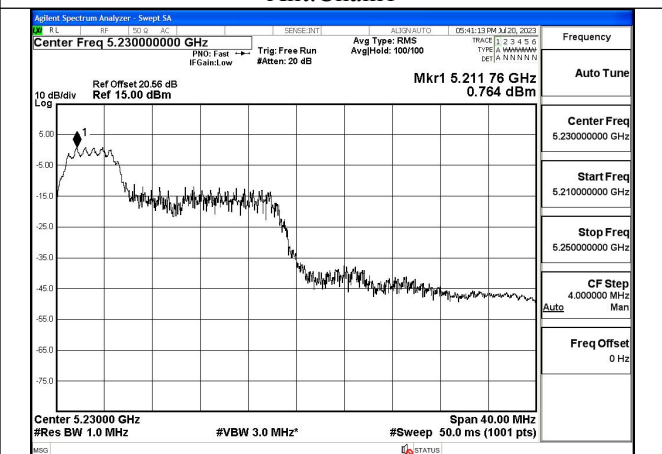

Test Mode: 802.11ac VHT40

Test Mode: 802.11ax HE40

Mode:802.11ax HE40 Tone:26T Frequency:5190MHz
Ant:Chain0

Mode:802.11ax HE40 Tone:26T Frequency:5230MHz
Ant:Chain0

Mode:802.11ax HE40 Tone:26T Frequency:5190MHz
Ant:Chain1

Mode:802.11ax HE40 Tone:26T Frequency:5230MHz
Ant:Chain1

Mode:802.11ax HE40 Tone:52T Frequency:5190MHz
Ant:Chain0

Mode:802.11ax HE40 Tone:52T Frequency:5230MHz
Ant:Chain0

Mode:802.11ax HE40 Tone:52T Frequency:5190MHz
Ant:Chain1