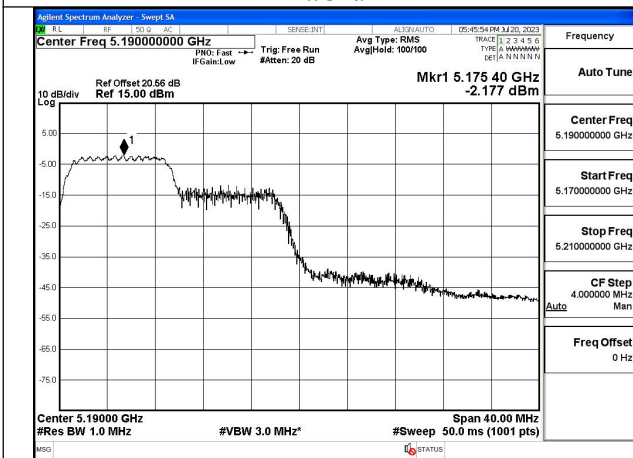

Mode:802.11ax HE40 Tone:26T Frequency:5230MHz
Ant:Chain1

Mode:802.11ax HE40 Tone:52T Frequency:5190MHz
Ant:Chain0

Mode:802.11ax HE40 Tone:52T Frequency:5230MHz
Ant:Chain0

Mode:802.11ax HE40 Tone:52T Frequency:5190MHz
Ant:Chain1

Mode:802.11ax HE40 Tone:52T Frequency:5230MHz
Ant:Chain1

Mode:802.11ax HE40 Tone:106T Frequency:5190MHz
Ant:Chain0

Mode:802.11ax HE40 Tone:106T Frequency:5230MHz
Ant:Chain0

Mode:802.11ax HE40 Tone:106T Frequency:5190MHz
Ant:Chain1