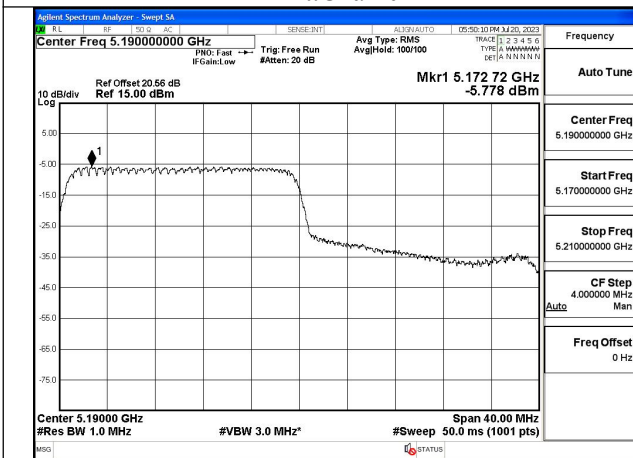

Mode:802.11ax HE40 Tone:52T Frequency:5230MHz
Ant:Chain1

Mode:802.11ax HE40 Tone:106T Frequency:5190MHz
Ant:Chain0

Mode:802.11ax HE40 Tone:106T Frequency:5230MHz
Ant:Chain0

Mode:802.11ax HE40 Tone:106T Frequency:5190MHz
Ant:Chain1

Mode:802.11ax HE40 Tone:106T Frequency:5230MHz
Ant:Chain1

Mode:802.11ax HE40 Tone:242T Frequency:5190MHz
Ant:Chain0

Mode:802.11ax HE40 Tone:242T Frequency:5230MHz
Ant:Chain0

Mode:802.11ax HE40 Tone:242T Frequency:5190MHz
Ant:Chain1