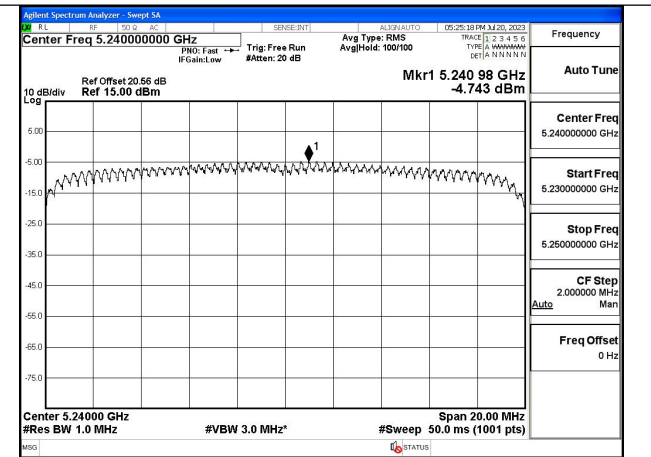

Mode:802.11ax HE20 Tone:106T Frequency:5220MHz
Ant:Chain1

Mode:802.11ax HE20 Tone:106T Frequency:5240MHz
Ant:Chain1

Mode:802.11ax HE20 Tone:242T Frequency:5180MHz
Ant:Chain0

Mode:802.11ax HE20 Tone:242T Frequency:5220MHz
Ant:Chain0

Mode:802.11ax HE20 Tone:242T Frequency:5240MHz
Ant:Chain0

Mode:802.11ax HE20 Tone:242T Frequency:5180MHz
Ant:Chain1

Mode:802.11ax HE20 Tone:242T Frequency:5220MHz
Ant:Chain1

Mode:802.11ax HE20 Tone:242T Frequency:5240MHz
Ant:Chain1