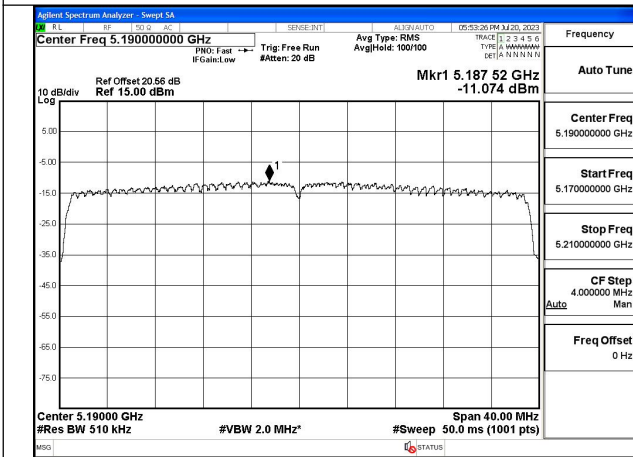

Mode:802.11ax HE40 Tone:106T Frequency:5230MHz
Ant:Chain1

Mode:802.11ax HE40 Tone:242T Frequency:5190MHz
Ant:Chain0

Mode:802.11ax HE40 Tone:242T Frequency:5230MHz
Ant:Chain0

Mode:802.11ax HE40 Tone:242T Frequency:5190MHz
Ant:Chain1

Mode:802.11ax HE40 Tone:242T Frequency:5230MHz
Ant:Chain1

Mode:802.11ax HE40 Tone:484T Frequency:5190MHz
Ant:Chain0

Mode:802.11ax HE40 Tone:484T Frequency:5230MHz
Ant:Chain0

Mode:802.11ax HE40 Tone:484T Frequency:5190MHz
Ant:Chain1