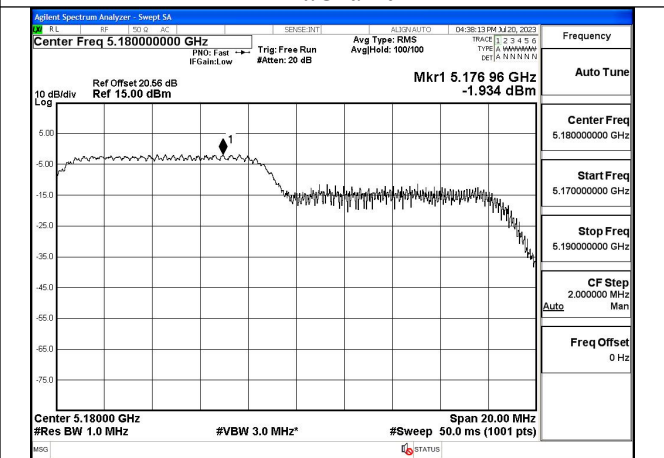

Mode:802.11ax HE20 Tone:106T Frequency:5180MHz
Ant:Chain0

Mode:802.11ax HE20 Tone:106T Frequency:5220MHz
Ant:Chain0

Mode:802.11ax HE20 Tone:106T Frequency:5240MHz
Ant:Chain0

Mode:802.11ax HE20 Tone:106T Frequency:5180MHz
Ant:Chain1

Mode:802.11ax HE20 Tone:106T Frequency:5220MHz
Ant:Chain1

Mode:802.11ax HE20 Tone:106T Frequency:5240MHz
Ant:Chain1

Mode:802.11ax HE20 Tone:242T Frequency:5180MHz
Ant:Chain0

Mode:802.11ax HE20 Tone:242T Frequency:5220MHz
Ant:Chain0