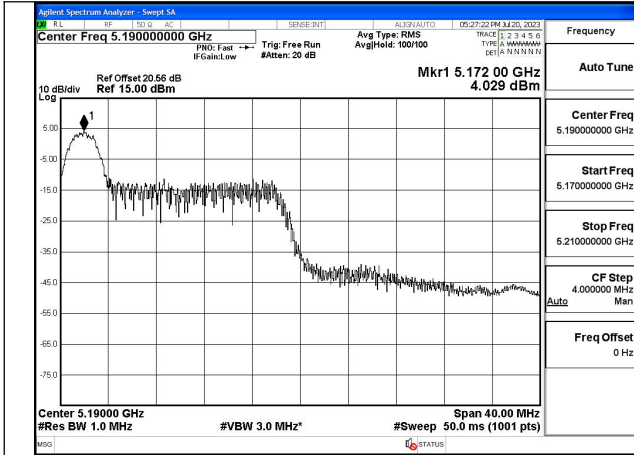

Test Mode: 802.11n HT40

Mode:802.11n HT40 Frequency:5190MHz Ant:Chain0

Mode:802.11n HT40 Frequency:5230MHz Ant:Chain0

Mode:802.11n HT40 Frequency:5190MHz Ant:Chain1

Mode:802.11n HT40 Frequency:5230MHz Ant:Chain1

Test Mode: 802.11ac VHT40

Test Mode: 802.11ax HE40

Mode:802.11ax HE40 Tone:26T Frequency:5190MHz
Ant:Chain0

Mode:802.11ax HE40 Tone:26T Frequency:5230MHz
Ant:Chain0

Mode:802.11ax HE40 Tone:26T Frequency:5190MHz
Ant:Chain1