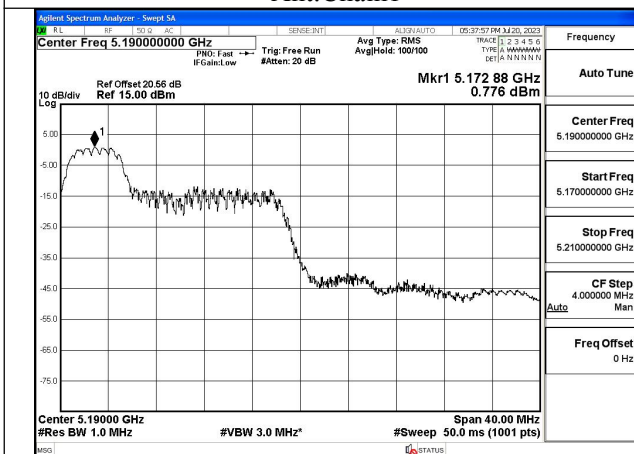

Test Mode: 802.11ac VHT40

Test Mode: 802.11ax HE40

Mode:802.11ax HE40 Tone:26T Frequency:5190MHz
Ant:Chain0

Mode:802.11ax HE40 Tone:26T Frequency:5230MHz
Ant:Chain0

Mode:802.11ax HE40 Tone:26T Frequency:5190MHz
Ant:Chain1

Mode:802.11ax HE40 Tone:26T Frequency:5230MHz
Ant:Chain1

Mode:802.11ax HE40 Tone:52T Frequency:5190MHz
Ant:Chain0

Mode:802.11ax HE40 Tone:52T Frequency:5230MHz
Ant:Chain0

Mode:802.11ax HE40 Tone:52T Frequency:5190MHz
Ant:Chain1