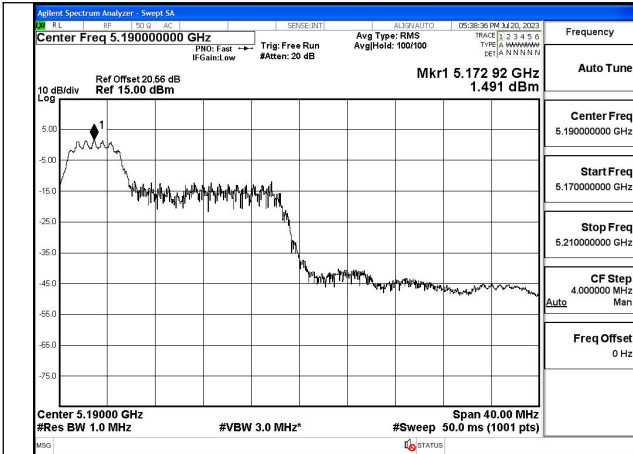

Test Mode: 802.11ac VHT40

Test Mode: 802.11ax HE40

Mode:802.11ax HE40 Tone:26T Frequency:5190MHz
Ant:Chain0

Mode:802.11ax HE40 Tone:26T Frequency:5230MHz
Ant:Chain0

Mode:802.11ax HE40 Tone:26T Frequency:5190MHz
Ant:Chain1

Mode:802.11ax HE40 Tone:26T Frequency:5230MHz
Ant:Chain1

Mode:802.11ax HE40 Tone:52T Frequency:5190MHz
Ant:Chain0

Mode:802.11ax HE40 Tone:52T Frequency:5230MHz
Ant:Chain0

Mode:802.11ax HE40 Tone:52T Frequency:5190MHz
Ant:Chain1