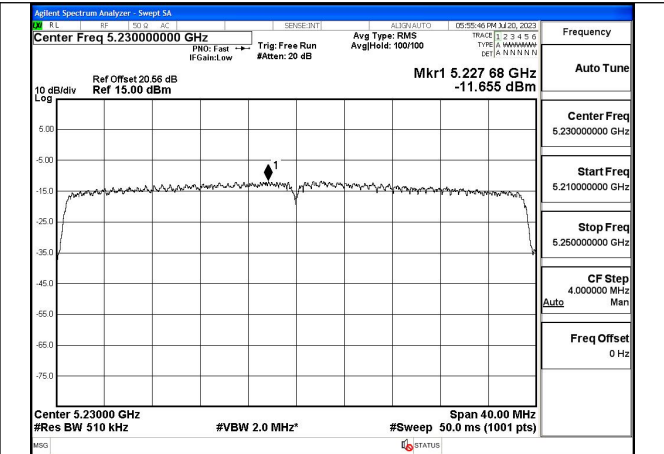

Mode:802.11ax HE40 Tone:106T Frequency:5230MHz
Ant:Chain1

Mode:802.11ax HE40 Tone:242T Frequency:5190MHz
Ant:Chain0

Mode:802.11ax HE40 Tone:242T Frequency:5230MHz
Ant:Chain0

Mode:802.11ax HE40 Tone:242T Frequency:5190MHz
Ant:Chain1

Mode:802.11ax HE40 Tone:242T Frequency:5230MHz
Ant:Chain1

Mode:802.11ax HE40 Tone:484T Frequency:5190MHz
Ant:Chain0

Mode:802.11ax HE40 Tone:484T Frequency:5230MHz
Ant:Chain0

Mode:802.11ax HE40 Tone:484T Frequency:5190MHz
Ant:Chain1