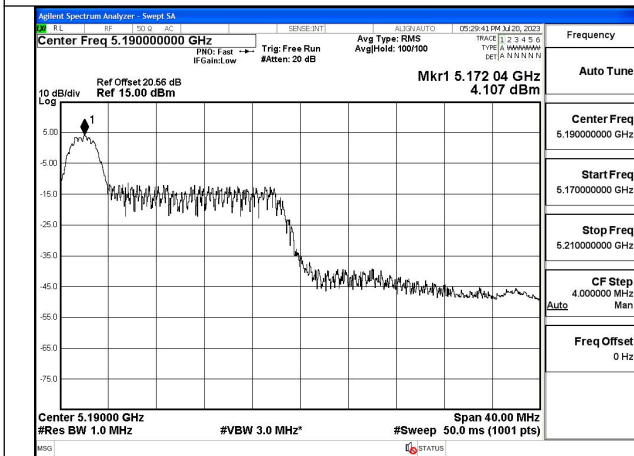

Test Mode: 802.11ac VHT40

Test Mode: 802.11ax HE40

Mode:802.11ax HE40 Tone:26T Frequency:5190MHz
Ant:Chain0

Mode:802.11ax HE40 Tone:26T Frequency:5230MHz
Ant:Chain0

Mode:802.11ax HE40 Tone:26T Frequency:5190MHz
Ant:Chain1

Mode:802.11ax HE40 Tone:26T Frequency:5230MHz
Ant:Chain1

Mode:802.11ax HE40 Tone:52T Frequency:5190MHz
Ant:Chain0

Mode:802.11ax HE40 Tone:52T Frequency:5230MHz
Ant:Chain0

Mode:802.11ax HE40 Tone:52T Frequency:5190MHz
Ant:Chain1