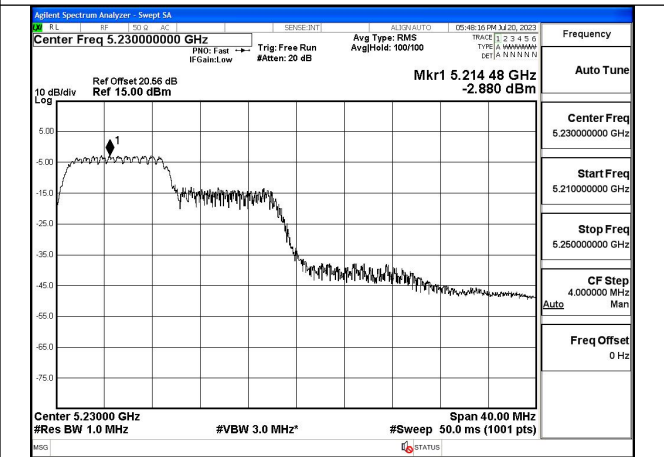

Mode:802.11ax HE40 Tone:52T Frequency:5230MHz
Ant:Chain1

Mode:802.11ax HE40 Tone:106T Frequency:5190MHz
Ant:Chain0

Mode:802.11ax HE40 Tone:106T Frequency:5230MHz
Ant:Chain0

Mode:802.11ax HE40 Tone:106T Frequency:5190MHz
Ant:Chain1

Mode:802.11ax HE40 Tone:106T Frequency:5230MHz
Ant:Chain1

Mode:802.11ax HE40 Tone:242T Frequency:5190MHz
Ant:Chain0

Mode:802.11ax HE40 Tone:242T Frequency:5230MHz
Ant:Chain0

Mode:802.11ax HE40 Tone:242T Frequency:5190MHz
Ant:Chain1