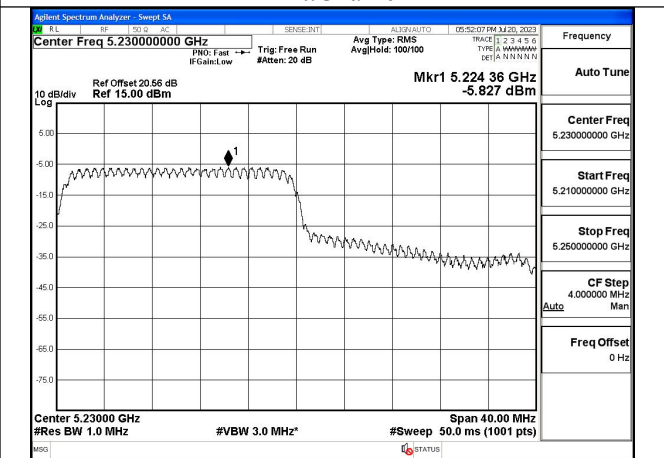

Mode:802.11ax HE40 Tone:106T Frequency:5230MHz
Ant:Chain1

Mode:802.11ax HE40 Tone:242T Frequency:5190MHz
Ant:Chain0

Mode:802.11ax HE40 Tone:242T Frequency:5230MHz
Ant:Chain0

Mode:802.11ax HE40 Tone:242T Frequency:5190MHz
Ant:Chain1

Mode:802.11ax HE40 Tone:242T Frequency:5230MHz
Ant:Chain1

Mode:802.11ax HE40 Tone:484T Frequency:5190MHz
Ant:Chain0

Mode:802.11ax HE40 Tone:484T Frequency:5230MHz
Ant:Chain0

Mode:802.11ax HE40 Tone:484T Frequency:5190MHz
Ant:Chain1