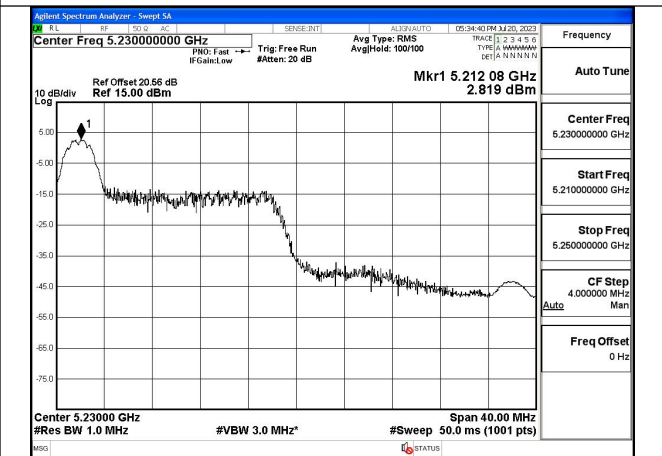

Test Mode: 802.11ac VHT40

Test Mode: 802.11ax HE40

Mode:802.11ax HE40 Tone:26T Frequency:5190MHz
Ant:Chain0

Mode:802.11ax HE40 Tone:26T Frequency:5230MHz
Ant:Chain0

Mode:802.11ax HE40 Tone:26T Frequency:5190MHz
Ant:Chain1

Mode:802.11ax HE40 Tone:26T Frequency:5230MHz
Ant:Chain1

Mode:802.11ax HE40 Tone:52T Frequency:5190MHz
Ant:Chain0

Mode:802.11ax HE40 Tone:52T Frequency:5230MHz
Ant:Chain0

Mode:802.11ax HE40 Tone:52T Frequency:5190MHz
Ant:Chain1