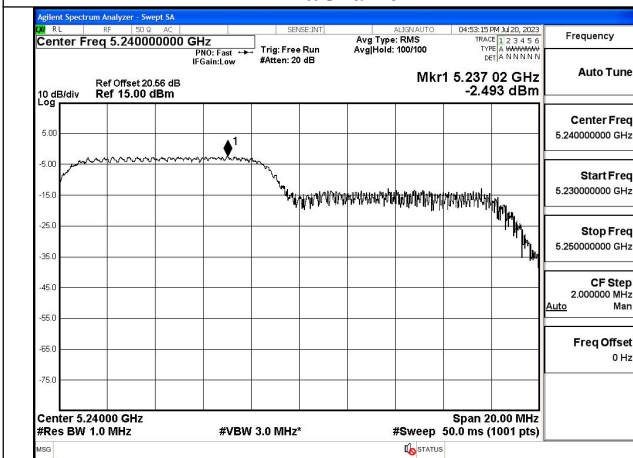

Mode:802.11ax HE20 Tone:106T Frequency:5180MHz
Ant:Chain0

Mode:802.11ax HE20 Tone:106T Frequency:5220MHz
Ant:Chain0

Mode:802.11ax HE20 Tone:106T Frequency:5240MHz
Ant:Chain0

Mode:802.11ax HE20 Tone:106T Frequency:5180MHz
Ant:Chain1

Mode:802.11ax HE20 Tone:106T Frequency:5220MHz
Ant:Chain1

Mode:802.11ax HE20 Tone:106T Frequency:5240MHz
Ant:Chain1

Mode:802.11ax HE20 Tone:242T Frequency:5180MHz
Ant:Chain0

Mode:802.11ax HE20 Tone:242T Frequency:5220MHz
Ant:Chain0