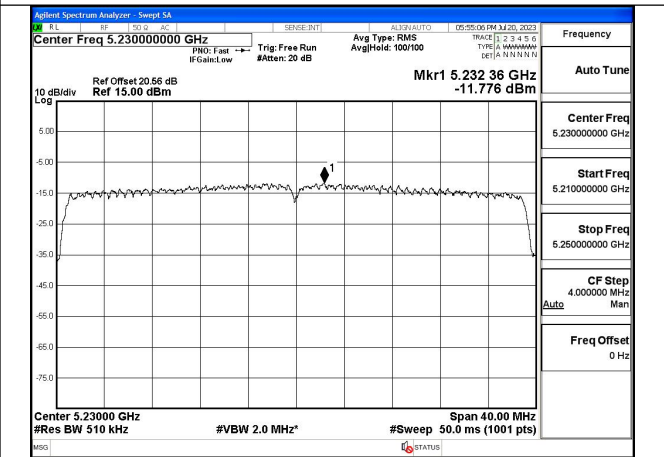

Mode:802.11ax HE40 Tone:106T Frequency:5230MHz
Ant:Chain1

Mode:802.11ax HE40 Tone:242T Frequency:5190MHz
Ant:Chain0

Mode:802.11ax HE40 Tone:242T Frequency:5230MHz
Ant:Chain0

Mode:802.11ax HE40 Tone:242T Frequency:5190MHz
Ant:Chain1

Mode:802.11ax HE40 Tone:242T Frequency:5230MHz
Ant:Chain1

Mode:802.11ax HE40 Tone:484T Frequency:5190MHz
Ant:Chain0

Mode:802.11ax HE40 Tone:484T Frequency:5230MHz
Ant:Chain0

Mode:802.11ax HE40 Tone:484T Frequency:5190MHz
Ant:Chain1