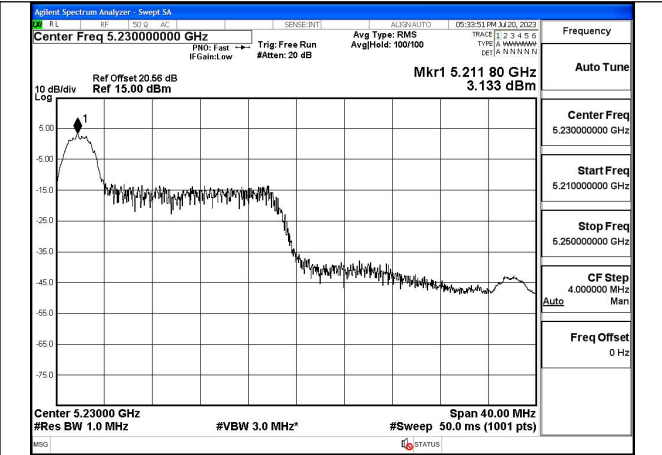

Test Mode: 802.11n HT40

Mode:802.11n HT40 Frequency:5190MHz Ant:Chain0

Mode:802.11n HT40 Frequency:5230MHz Ant:Chain0

Mode:802.11n HT40 Frequency:5190MHz Ant:Chain1

Mode:802.11n HT40 Frequency:5230MHz Ant:Chain1

Test Mode: 802.11ac VHT40

Test Mode: 802.11ax HE40

Mode:802.11ax HE40 Tone:26T Frequency:5190MHz
Ant:Chain0

Mode:802.11ax HE40 Tone:26T Frequency:5230MHz
Ant:Chain0

Mode:802.11ax HE40 Tone:26T Frequency:5190MHz
Ant:Chain1