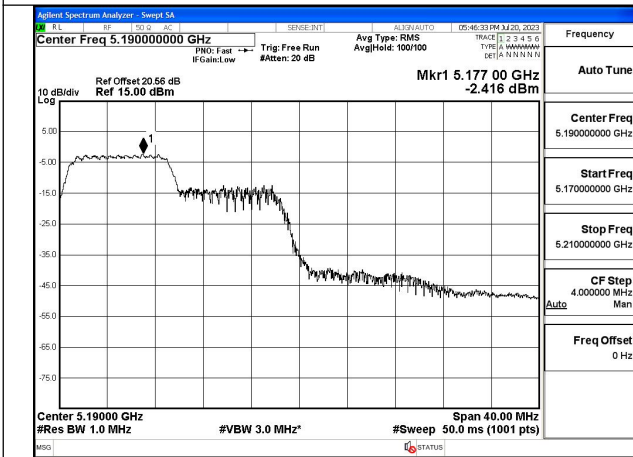

Mode:802.11ax HE40 Tone:26T Frequency:5230MHz
Ant:Chain1

Mode:802.11ax HE40 Tone:52T Frequency:5190MHz
Ant:Chain0

Mode:802.11ax HE40 Tone:52T Frequency:5230MHz
Ant:Chain0

Mode:802.11ax HE40 Tone:52T Frequency:5190MHz
Ant:Chain1

Mode:802.11ax HE40 Tone:52T Frequency:5230MHz
Ant:Chain1

Mode:802.11ax HE40 Tone:106T Frequency:5190MHz
Ant:Chain0

Mode:802.11ax HE40 Tone:106T Frequency:5230MHz
Ant:Chain0

Mode:802.11ax HE40 Tone:106T Frequency:5190MHz
Ant:Chain1