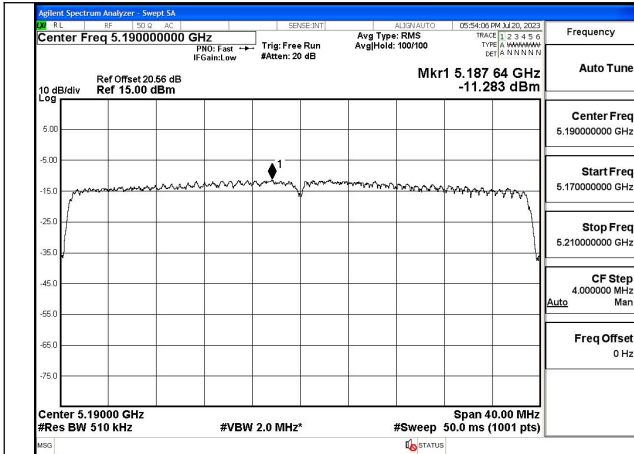

Mode:802.11ax HE40 Tone:106T Frequency:5230MHz
Ant:Chain1

Mode:802.11ax HE40 Tone:242T Frequency:5190MHz
Ant:Chain0

Mode:802.11ax HE40 Tone:242T Frequency:5230MHz
Ant:Chain0

Mode:802.11ax HE40 Tone:242T Frequency:5190MHz
Ant:Chain1

Mode:802.11ax HE40 Tone:242T Frequency:5230MHz
Ant:Chain1

Mode:802.11ax HE40 Tone:484T Frequency:5190MHz
Ant:Chain0

Mode:802.11ax HE40 Tone:484T Frequency:5230MHz
Ant:Chain0

Mode:802.11ax HE40 Tone:484T Frequency:5190MHz
Ant:Chain1