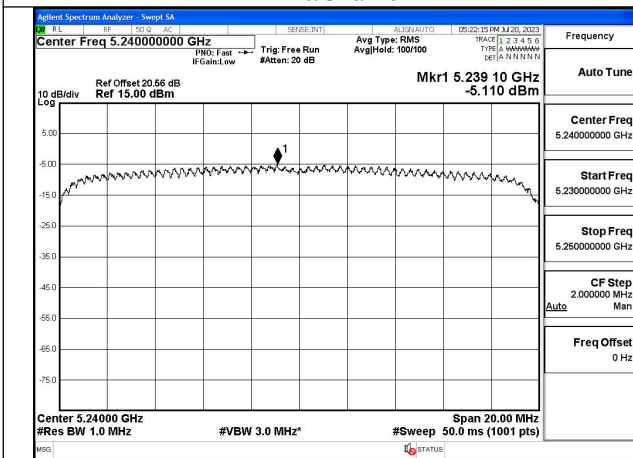

Mode:802.11ax HE20 Tone:106T Frequency:5220MHz
Ant:Chain1

Mode:802.11ax HE20 Tone:106T Frequency:5240MHz
Ant:Chain1

Mode:802.11ax HE20 Tone:242T Frequency:5180MHz
Ant:Chain0

Mode:802.11ax HE20 Tone:242T Frequency:5220MHz
Ant:Chain0

Mode:802.11ax HE20 Tone:242T Frequency:5240MHz
Ant:Chain0

Mode:802.11ax HE20 Tone:242T Frequency:5180MHz
Ant:Chain1

Mode:802.11ax HE20 Tone:242T Frequency:5220MHz
Ant:Chain1

Mode:802.11ax HE20 Tone:242T Frequency:5240MHz
Ant:Chain1