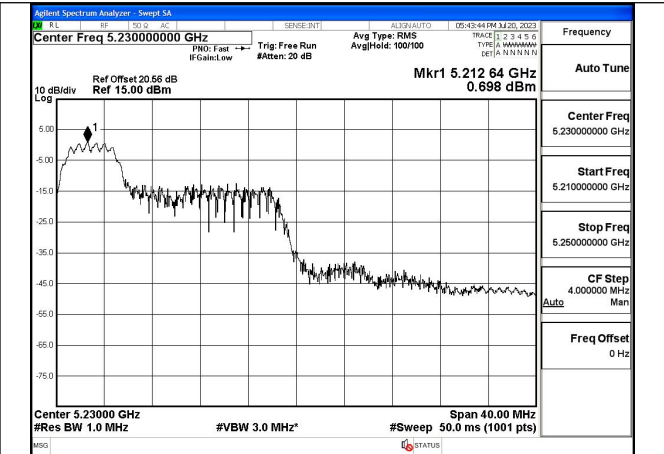

Mode:802.11ax HE40 Tone:26T Frequency:5230MHz
Ant:Chain1

Mode:802.11ax HE40 Tone:52T Frequency:5190MHz
Ant:Chain0

Mode:802.11ax HE40 Tone:52T Frequency:5230MHz
Ant:Chain0

Mode:802.11ax HE40 Tone:52T Frequency:5190MHz
Ant:Chain1

Mode:802.11ax HE40 Tone:52T Frequency:5230MHz
Ant:Chain1

Mode:802.11ax HE40 Tone:106T Frequency:5190MHz
Ant:Chain0

Mode:802.11ax HE40 Tone:106T Frequency:5230MHz
Ant:Chain0

Mode:802.11ax HE40 Tone:106T Frequency:5190MHz
Ant:Chain1