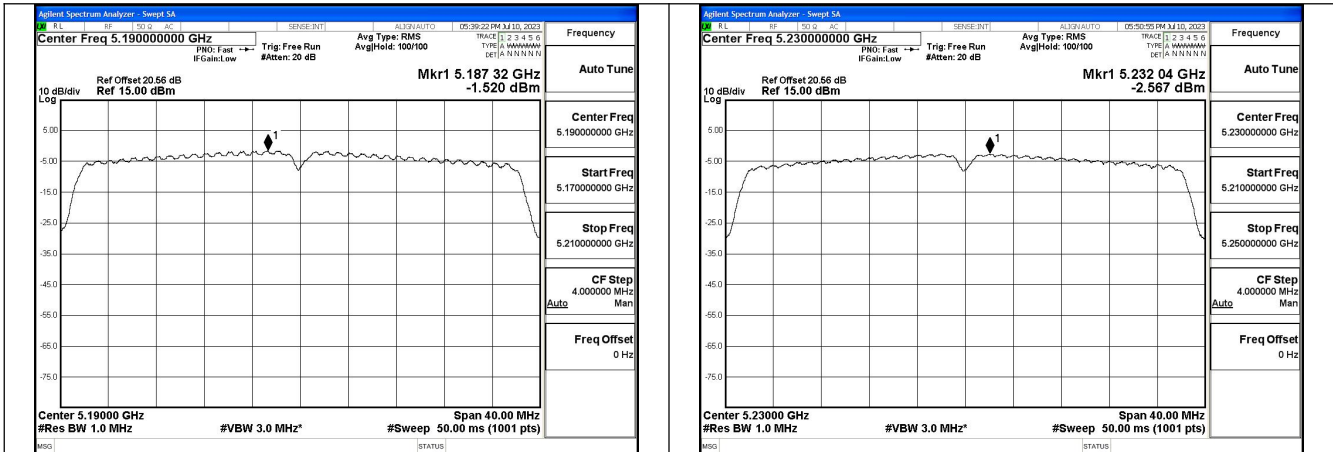

Test Mode: 802.11n HT40

Mode:802.11n HT40 Frequency:5190MHz Ant:Chain0

Mode:802.11n HT40 Frequency:5230MHz Ant:Chain0