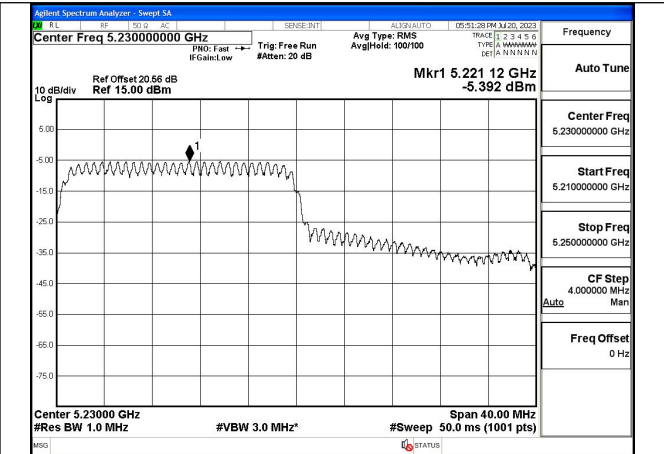

Mode:802.11ax HE40 Tone:242T Frequency:5230MHz
Ant:Chain0