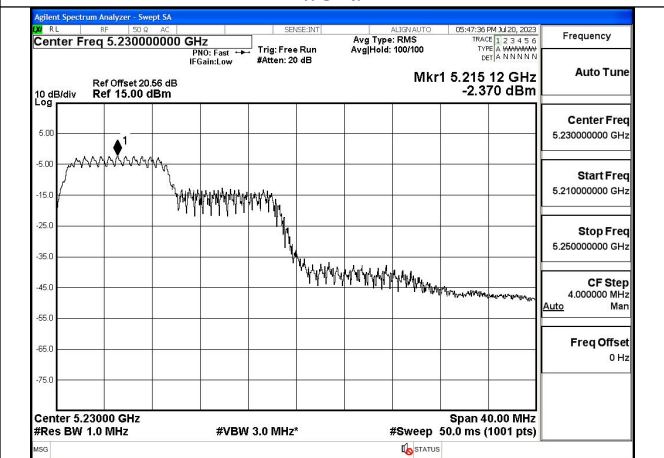

Mode:802.11ax HE40 Tone:26T Frequency:5230MHz
Ant:Chain1

Mode:802.11ax HE40 Tone:52T Frequency:5190MHz
Ant:Chain0

Mode:802.11ax HE40 Tone:52T Frequency:5230MHz
Ant:Chain0

Mode:802.11ax HE40 Tone:52T Frequency:5190MHz
Ant:Chain1

Mode:802.11ax HE40 Tone:52T Frequency:5230MHz
Ant:Chain1

Mode:802.11ax HE40 Tone:106T Frequency:5190MHz
Ant:Chain0

Mode:802.11ax HE40 Tone:106T Frequency:5230MHz
Ant:Chain0

Mode:802.11ax HE40 Tone:106T Frequency:5190MHz
Ant:Chain1