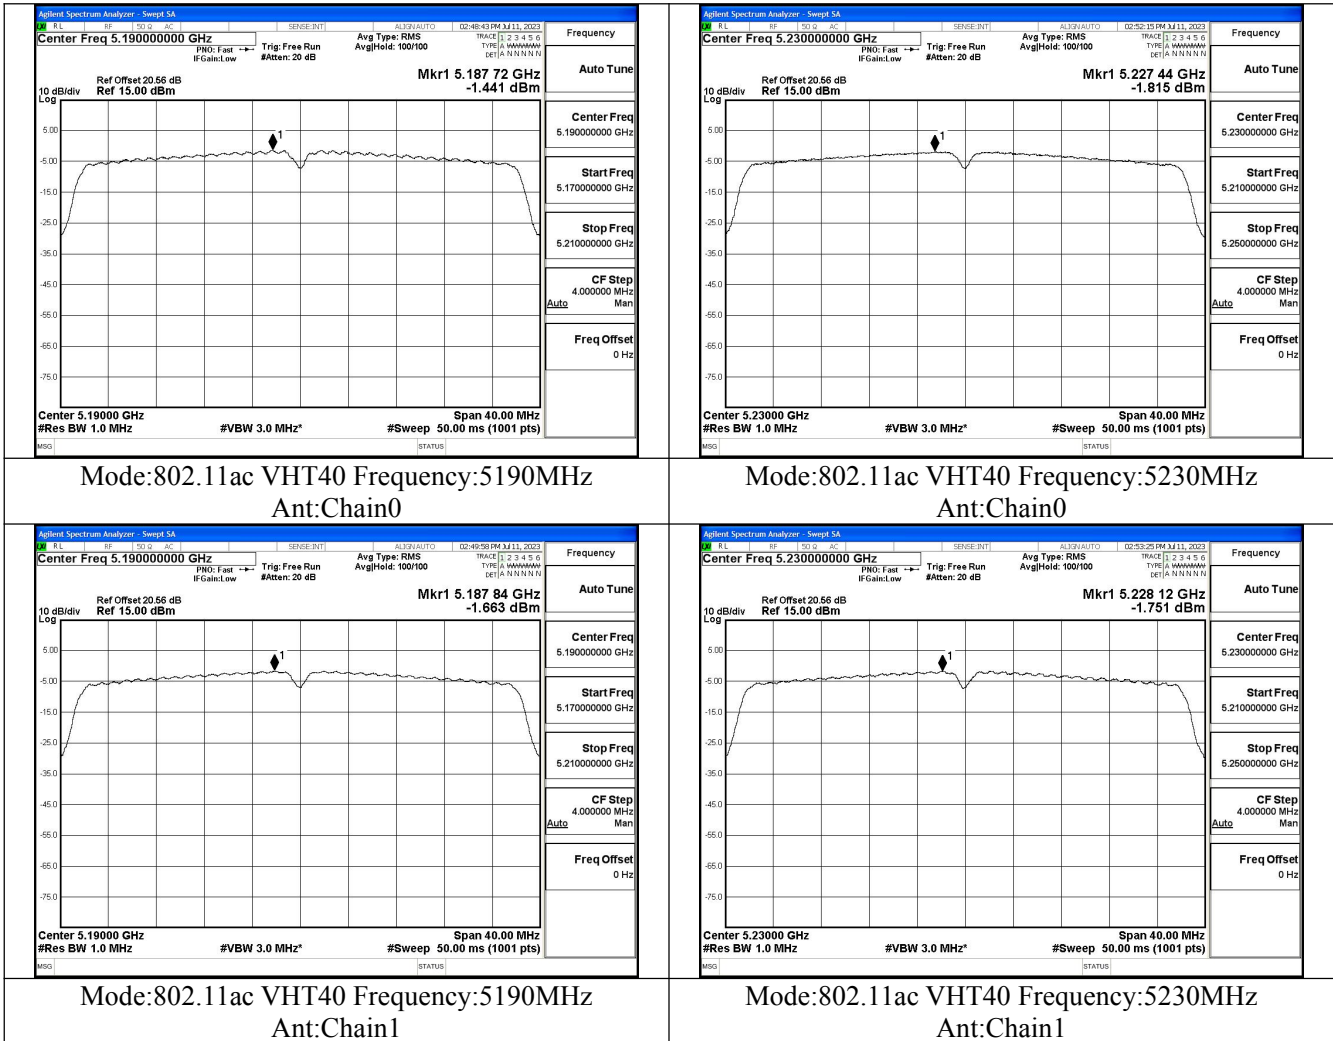

Test Mode: 802.11n HT40

Mode:802.11n HT40 Frequency:5190MHz Ant:Chain0

Mode:802.11n HT40 Frequency:5230MHz Ant:Chain0

Mode:802.11n HT40 Frequency:5190MHz Ant:Chain1

Mode:802.11n HT40 Frequency:5230MHz Ant:Chain1

Test Mode: 802.11ac VHT40

Test Mode: 802.11ax HE40

Mode:802.11ax HE40 Tone:26T Frequency:5190MHz
Ant:Chain0

Mode:802.11ax HE40 Tone:26T Frequency:5230MHz
Ant:Chain0

Mode:802.11ax HE40 Tone:26T Frequency:5190MHz
Ant:Chain1