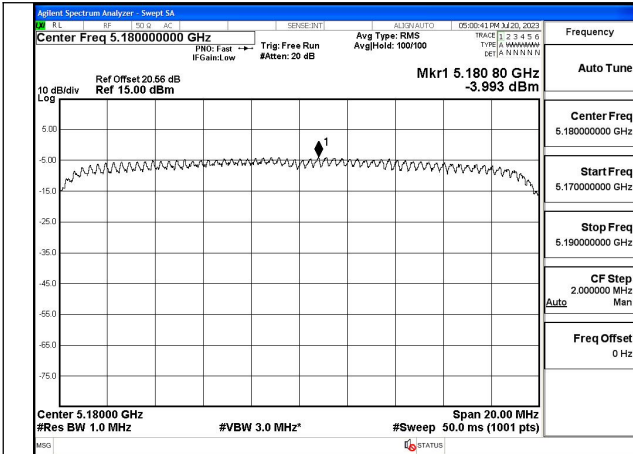

Mode:802.11ax HE20 Tone:106T Frequency:5180MHz
Ant:Chain0

Mode:802.11ax HE20 Tone:106T Frequency:5220MHz
Ant:Chain0

Mode:802.11ax HE20 Tone:106T Frequency:5240MHz
Ant:Chain0

Mode:802.11ax HE20 Tone:106T Frequency:5180MHz
Ant:Chain1

Mode:802.11ax HE20 Tone:106T Frequency:5220MHz
Ant:Chain1

Mode:802.11ax HE20 Tone:106T Frequency:5240MHz
Ant:Chain1

Mode:802.11ax HE20 Tone:242T Frequency:5180MHz
Ant:Chain0

Mode:802.11ax HE20 Tone:242T Frequency:5220MHz
Ant:Chain0