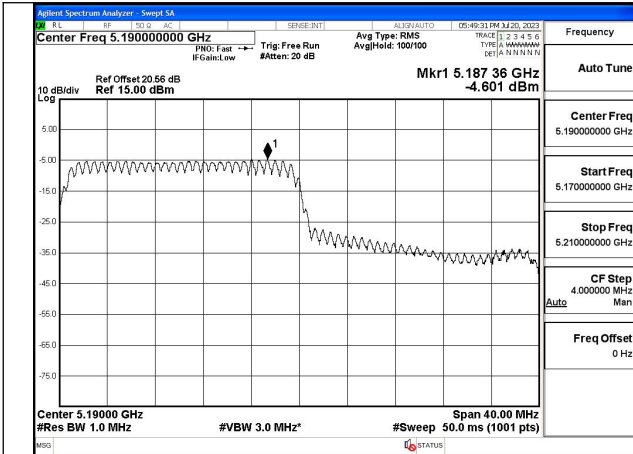

Mode:802.11ax HE40 Tone:52T Frequency:5230MHz
Ant:Chain1

Mode:802.11ax HE40 Tone:106T Frequency:5190MHz
Ant:Chain0

Mode:802.11ax HE40 Tone:106T Frequency:5230MHz
Ant:Chain0

Mode:802.11ax HE40 Tone:106T Frequency:5190MHz
Ant:Chain1

Mode:802.11ax HE40 Tone:106T Frequency:5230MHz
Ant:Chain1

Mode:802.11ax HE40 Tone:242T Frequency:5190MHz
Ant:Chain0

Mode:802.11ax HE40 Tone:242T Frequency:5230MHz
Ant:Chain0

Mode:802.11ax HE40 Tone:242T Frequency:5190MHz
Ant:Chain1