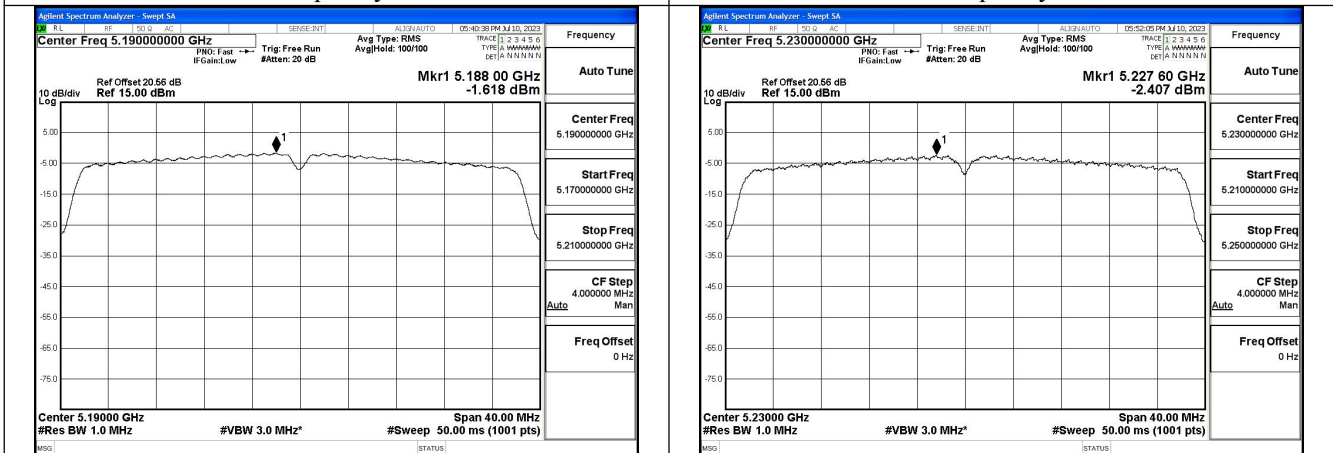

Mode:802.11n HT40 Frequency:5190MHz Ant:Chain1

Mode:802.11n HT40 Frequency:5230MHz Ant:Chain1