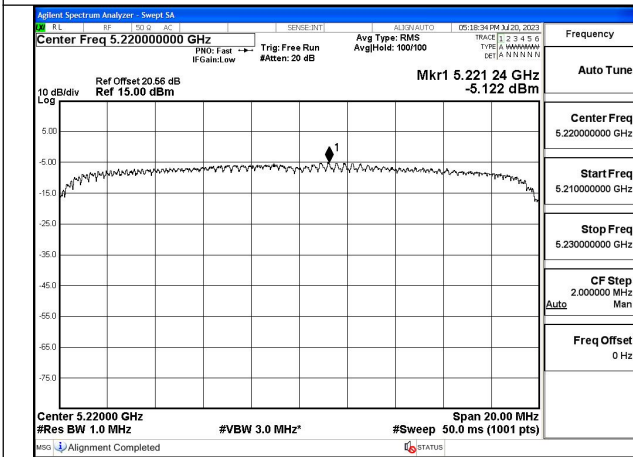

Mode:802.11ax HE20 Tone:106T Frequency:5220MHz
Ant:Chain1

Mode:802.11ax HE20 Tone:106T Frequency:5240MHz
Ant:Chain1

Mode:802.11ax HE20 Tone:242T Frequency:5180MHz
Ant:Chain0

Mode:802.11ax HE20 Tone:242T Frequency:5220MHz
Ant:Chain0

Mode:802.11ax HE20 Tone:242T Frequency:5240MHz
Ant:Chain0

Mode:802.11ax HE20 Tone:242T Frequency:5180MHz
Ant:Chain1

Mode:802.11ax HE20 Tone:242T Frequency:5220MHz
Ant:Chain1

Mode:802.11ax HE20 Tone:242T Frequency:5240MHz
Ant:Chain1