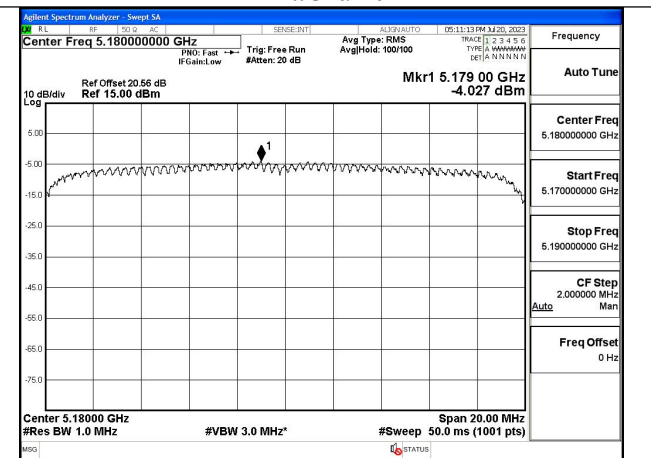

Mode:802.11ax HE20 Tone:106T Frequency:5220MHz
Ant:Chain1

Mode:802.11ax HE20 Tone:106T Frequency:5240MHz
Ant:Chain1

Mode:802.11ax HE20 Tone:242T Frequency:5180MHz
Ant:Chain0

Mode:802.11ax HE20 Tone:242T Frequency:5220MHz
Ant:Chain0

Mode:802.11ax HE20 Tone:242T Frequency:5240MHz
Ant:Chain0

Mode:802.11ax HE20 Tone:242T Frequency:5180MHz
Ant:Chain1

Mode:802.11ax HE20 Tone:242T Frequency:5220MHz
Ant:Chain1

Mode:802.11ax HE20 Tone:242T Frequency:5240MHz
Ant:Chain1