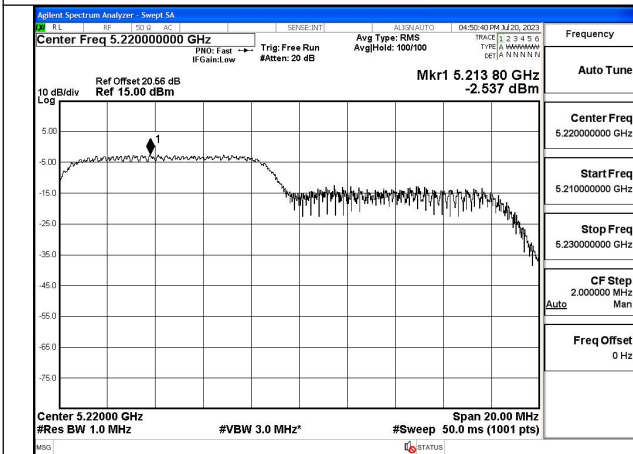

Mode:802.11ax HE20 Tone:106T Frequency:5180MHz
Ant:Chain0

Mode:802.11ax HE20 Tone:106T Frequency:5220MHz
Ant:Chain0

Mode:802.11ax HE20 Tone:106T Frequency:5240MHz
Ant:Chain0

Mode:802.11ax HE20 Tone:106T Frequency:5180MHz
Ant:Chain1

Mode:802.11ax HE20 Tone:106T Frequency:5220MHz
Ant:Chain1

Mode:802.11ax HE20 Tone:106T Frequency:5240MHz
Ant:Chain1

Mode:802.11ax HE20 Tone:242T Frequency:5180MHz
Ant:Chain0

Mode:802.11ax HE20 Tone:242T Frequency:5220MHz
Ant:Chain0