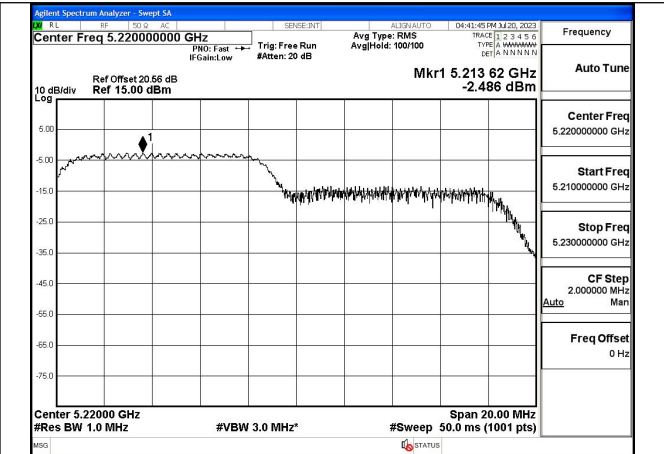

Mode:802.11ax HE20 Tone:106T Frequency:5180MHz
Ant:Chain0

Mode:802.11ax HE20 Tone:106T Frequency:5220MHz
Ant:Chain0

Mode:802.11ax HE20 Tone:106T Frequency:5240MHz
Ant:Chain0

Mode:802.11ax HE20 Tone:106T Frequency:5180MHz
Ant:Chain1

Mode:802.11ax HE20 Tone:106T Frequency:5220MHz
Ant:Chain1

Mode:802.11ax HE20 Tone:106T Frequency:5240MHz
Ant:Chain1

Mode:802.11ax HE20 Tone:242T Frequency:5180MHz
Ant:Chain0

Mode:802.11ax HE20 Tone:242T Frequency:5220MHz
Ant:Chain0