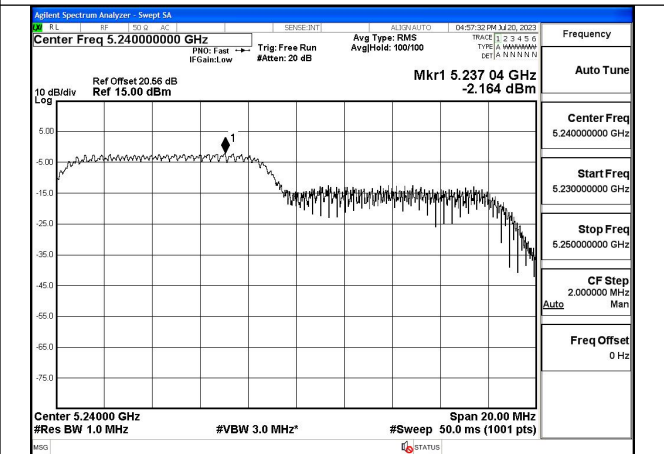

Mode:802.11ax HE20 Tone:106T Frequency:5180MHz
Ant:Chain0

Mode:802.11ax HE20 Tone:106T Frequency:5220MHz
Ant:Chain0

Mode:802.11ax HE20 Tone:106T Frequency:5240MHz
Ant:Chain0

Mode:802.11ax HE20 Tone:106T Frequency:5180MHz
Ant:Chain1

Mode:802.11ax HE20 Tone:106T Frequency:5220MHz
Ant:Chain1

Mode:802.11ax HE20 Tone:106T Frequency:5240MHz
Ant:Chain1

Mode:802.11ax HE20 Tone:242T Frequency:5180MHz
Ant:Chain0

Mode:802.11ax HE20 Tone:242T Frequency:5220MHz
Ant:Chain0