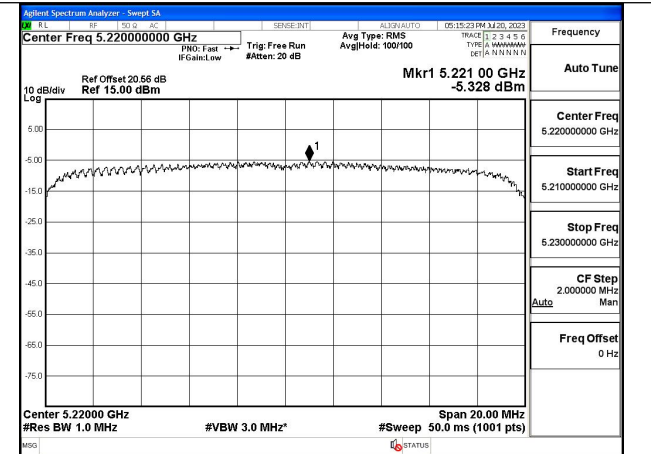

Mode:802.11ax HE20 Tone:106T Frequency:5180MHz
Ant:Chain0

Mode:802.11ax HE20 Tone:106T Frequency:5220MHz
Ant:Chain0

Mode:802.11ax HE20 Tone:106T Frequency:5240MHz
Ant:Chain0

Mode:802.11ax HE20 Tone:106T Frequency:5180MHz
Ant:Chain1

Mode:802.11ax HE20 Tone:106T Frequency:5220MHz
Ant:Chain1

Mode:802.11ax HE20 Tone:106T Frequency:5240MHz
Ant:Chain1

Mode:802.11ax HE20 Tone:242T Frequency:5180MHz
Ant:Chain0

Mode:802.11ax HE20 Tone:242T Frequency:5220MHz
Ant:Chain0