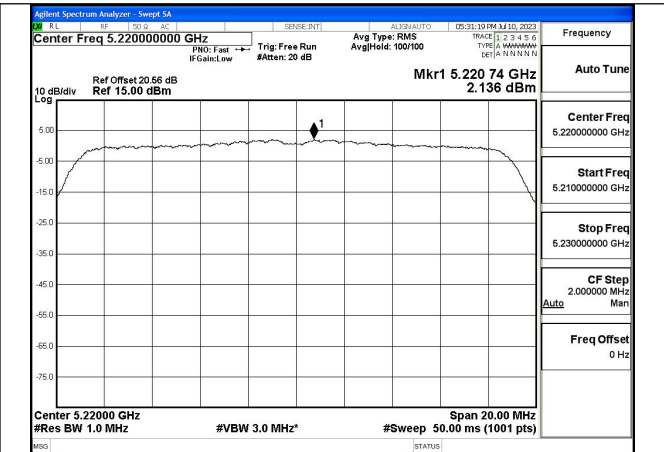

TestMode	Antenna	Tones	5210MHz		---		---	
			Correction Factor(dB)	Power Density (dBm/MHz)	Correction Factor(dB)	Power Density (dBm/MHz)	Correction Factor(dB)	Power Density (dBm/MHz)
802.11ac VHT80	Chain0	NA	0.00	-7.197	---	---	---	---
802.11ac VHT80	Chain1	NA	0.00	-6.801	---	---	---	---
802.11ac VHT80	MIMO	NA	0.00	-3.984	---	---	---	---
802.11ax HE80	Chain0	26T	0.00	4.183	---	---	---	---
802.11ax HE80	Chain1	26T	0.00	4.723	---	---	---	---
802.11ax HE80	MIMO	26T	0.00	7.472	---	---	---	---
802.11ax HE80	Chain0	52T	0.00	1.241	---	---	---	---
802.11ax HE80	Chain1	52T	0.00	0.090	---	---	---	---
802.11ax HE80	MIMO	52T	0.00	3.714	---	---	---	---
802.11ax HE80	Chain0	106T	0.00	-3.448	---	---	---	---
802.11ax HE80	Chain1	106T	0.00	-3.585	---	---	---	---
802.11ax HE80	MIMO	106T	0.00	-0.506	---	---	---	---
802.11ax HE80	Chain0	242T	0.00	-7.180	---	---	---	---
802.11ax HE80	Chain1	242T	0.00	-6.440	---	---	---	---
802.11ax HE80	MIMO	242T	0.00	-3.784	---	---	---	---
802.11ax HE80	Chain0	484T	0.00	-9.398	---	---	---	---
802.11ax HE80	Chain1	484T	0.00	-9.856	---	---	---	---
802.11ax HE80	MIMO	484T	0.00	-6.611	---	---	---	---
802.11ax HE80	Chain0	996T	0.00	-11.281	---	---	---	---
802.11ax HE80	Chain1	996T	0.00	-13.031	---	---	---	---
802.11ax HE80	MIMO	996T	0.00	-9.058	---	---	---	---

Test Mode: 802.11a

Mode:802.11a Frequency:5180MHz Ant:Chain0

Mode:802.11a Frequency:5220MHz Ant:Chain0

Mode:802.11a Frequency:5240MHz Ant:Chain0

Mode:802.11a Frequency:5180MHz Ant:Chain1

Mode:802.11a Frequency:5220MHz Ant:Chain1

Mode:802.11a Frequency:5240MHz Ant:Chain1

Test Mode: 802.11n HT20

Mode:802.11n HT20 Frequency:5180MHz Ant:Chain0

Mode:802.11n HT20 Frequency:5220MHz Ant:Chain0

Mode:802.11n HT20 Frequency:5240MHz Ant:Chain0