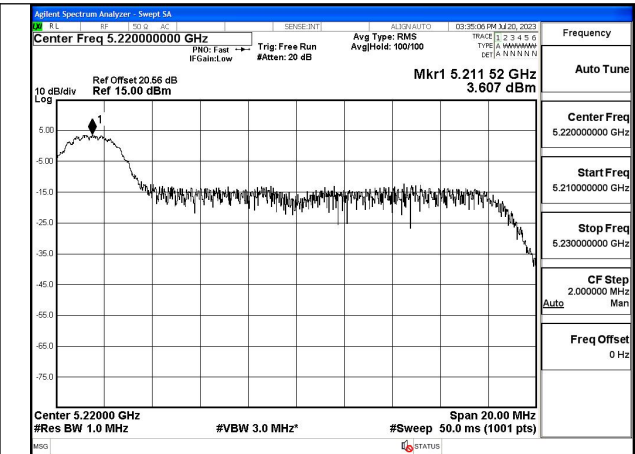

Mode:802.11ac VHT20 Frequency:5220MHz
Ant:Chain0

Mode:802.11ac VHT20 Frequency:5240MHz
Ant:Chain0

Mode:802.11ac VHT20 Frequency:5180MHz
Ant:Chain1

Mode:802.11ac VHT20 Frequency:5220MHz
Ant:Chain1

Mode:802.11ac VHT20 Frequency:5240MHz
Ant:Chain1

Test Mode: 802.11ax HE20

Mode:802.11ax HE20 Tone:26T Frequency:5180MHz
Ant:Chain0

Mode:802.11ax HE20 Tone:26T Frequency:5220MHz
Ant:Chain0

Mode:802.11ax HE20 Tone:26T Frequency:5240MHz
Ant:Chain0

Mode:802.11ax HE20 Tone:26T Frequency:5180MHz
Ant:Chain1