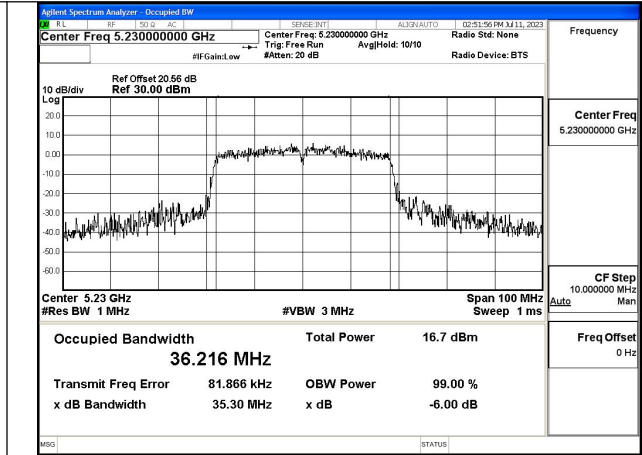

Test Mode: 802.11ac VHT40

Mode:802.11ac VHT40 Frequency:5190MHz
Ant:Chain0

Mode:802.11ac VHT40 Frequency:5230MHz
Ant:Chain0

Mode:802.11ac VHT40 Frequency:5190MHz
Ant:Chain1

Mode:802.11ac VHT40 Frequency:5230MHz
Ant:Chain1

Test Mode: 802.11ac VHT80

Test Mode: 802.11ax HE80

Mode:802.11ax HE80 Frequency:5210MHz Ant:Chain0

Mode:802.11ax HE80 Frequency:5210MHz Ant:Chain1

Transmitter Power Spectral Density

Offset 20.56dB = Attenuator + Temporary antenna connector loss + Cable loss