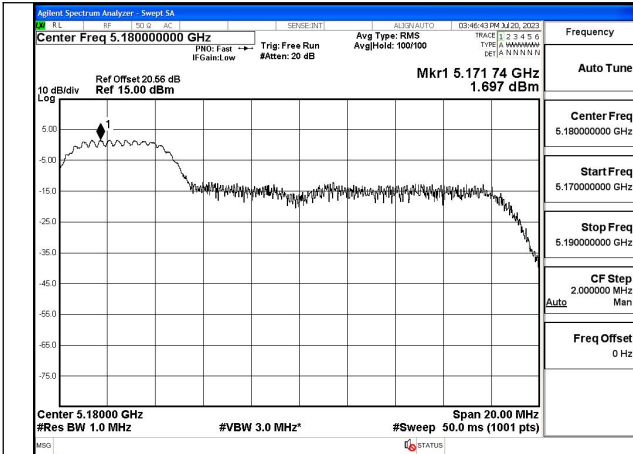

Test Mode: 802.11ax HE20

Mode:802.11ax HE20 Tone:26T Frequency:5180MHz
Ant:Chain0

Mode:802.11ax HE20 Tone:26T Frequency:5220MHz
Ant:Chain0

Mode:802.11ax HE20 Tone:26T Frequency:5240MHz
Ant:Chain0

Mode:802.11ax HE20 Tone:26T Frequency:5180MHz
Ant:Chain1

Mode:802.11ax HE20 Tone:26T Frequency:5220MHz
Ant:Chain1

Mode:802.11ax HE20 Tone:26T Frequency:5240MHz
Ant:Chain1

Mode:802.11ax HE20 Tone:52T Frequency:5180MHz
Ant:Chain0

Mode:802.11ax HE20 Tone:52T Frequency:5220MHz
Ant:Chain0