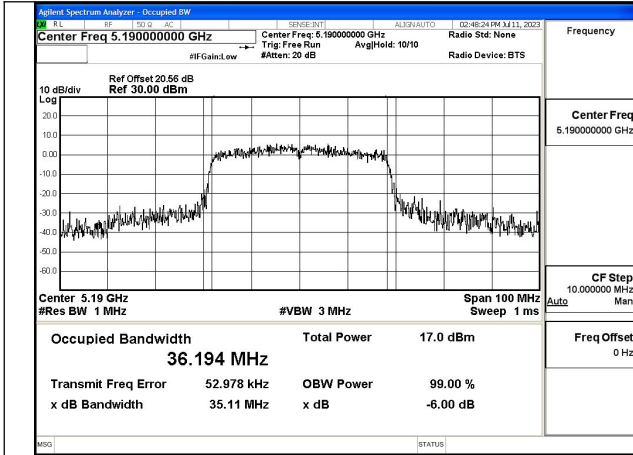

Test Mode: 802.11ac VHT40

Mode:802.11ac VHT40 Frequency:5190MHz
Ant:Chain0

Mode:802.11ac VHT40 Frequency:5230MHz
Ant:Chain0

Mode:802.11ac VHT40 Frequency:5190MHz
Ant:Chain1

Mode:802.11ac VHT40 Frequency:5230MHz
Ant:Chain1