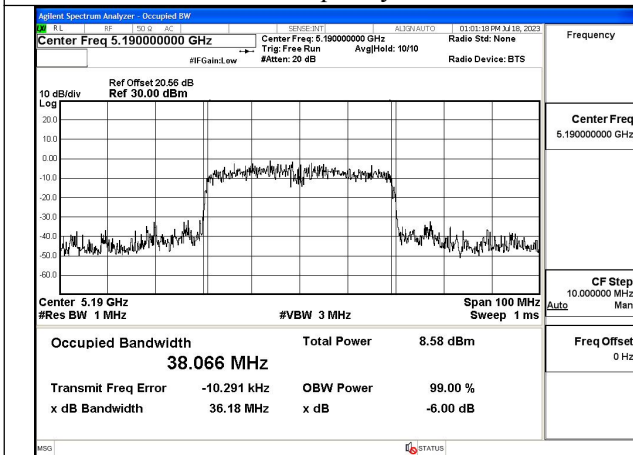

Mode:802.11ax HE40 Frequency:5190MHz Ant:Chain0

Mode:802.11ax HE40 Frequency:5230MHz Ant:Chain0

Mode:802.11ax HE40 Frequency:5190MHz Ant:Chain1

Mode:802.11ax HE40 Frequency:5230MHz Ant:Chain1