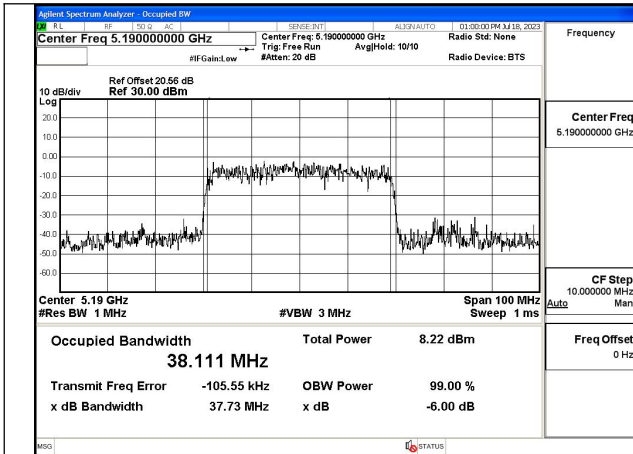

Test Mode: 802.11ax HE40