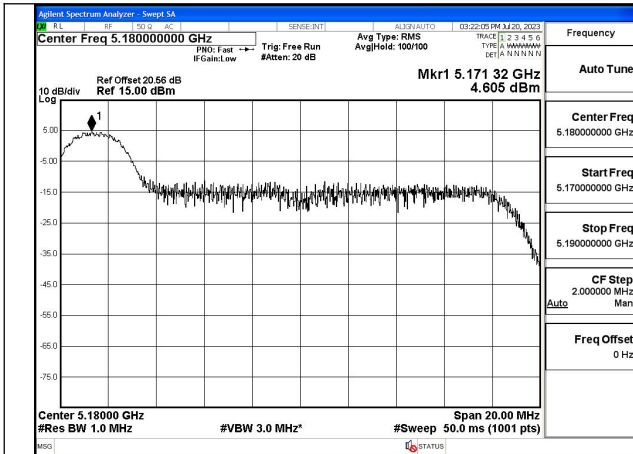

Test Mode: 802.11ax HE20

Mode:802.11ax HE20 Tone:26T Frequency:5180MHz
Ant:Chain0