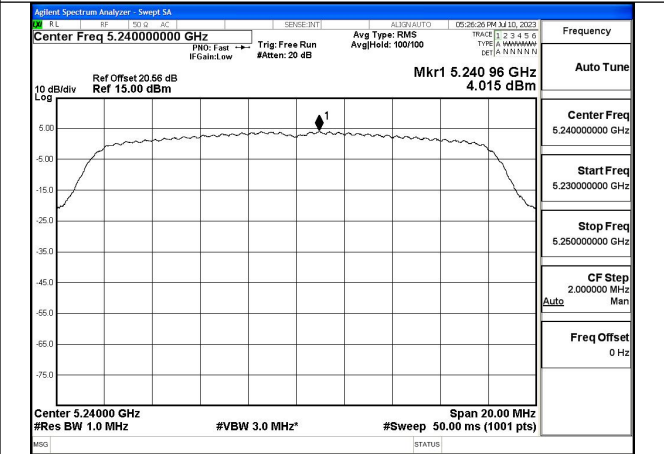

TestMode	Antenna	Tones	5210MHz		---		---	
			Correction Factor(dB)	Power Density (dBm/MHz)	Correction Factor(dB)	Power Density (dBm/MHz)	Correction Factor(dB)	Power Density (dBm/MHz)
802.11ac VHT80	Chain0	NA	0.00	-7.197	---	---	---	---
802.11ac VHT80	Chain1	NA	0.00	-6.801	---	---	---	---
802.11ac VHT80	MIMO	NA	0.00	-3.984	---	---	---	---
802.11ax HE80	Chain0	26T	0.00	4.183	---	---	---	---
802.11ax HE80	Chain1	26T	0.00	4.723	---	---	---	---
802.11ax HE80	MIMO	26T	0.00	7.472	---	---	---	---
802.11ax HE80	Chain0	52T	0.00	1.241	---	---	---	---
802.11ax HE80	Chain1	52T	0.00	0.090	---	---	---	---
802.11ax HE80	MIMO	52T	0.00	3.714	---	---	---	---
802.11ax HE80	Chain0	106T	0.00	-3.448	---	---	---	---
802.11ax HE80	Chain1	106T	0.00	-3.585	---	---	---	---
802.11ax HE80	MIMO	106T	0.00	-0.506	---	---	---	---
802.11ax HE80	Chain0	242T	0.00	-7.180	---	---	---	---
802.11ax HE80	Chain1	242T	0.00	-6.440	---	---	---	---
802.11ax HE80	MIMO	242T	0.00	-3.784	---	---	---	---
802.11ax HE80	Chain0	484T	0.00	-9.398	---	---	---	---
802.11ax HE80	Chain1	484T	0.00	-9.856	---	---	---	---
802.11ax HE80	MIMO	484T	0.00	-6.611	---	---	---	---
802.11ax HE80	Chain0	996T	0.00	-11.281	---	---	---	---
802.11ax HE80	Chain1	996T	0.00	-13.031	---	---	---	---
802.11ax HE80	MIMO	996T	0.00	-9.058	---	---	---	---

Test Mode: 802.11a

Mode:802.11a Frequency:5180MHz Ant:Chain0

Mode:802.11a Frequency:5220MHz Ant:Chain0

Mode:802.11a Frequency:5240MHz Ant:Chain0

Mode:802.11a Frequency:5180MHz Ant:Chain1

Mode:802.11a Frequency:5220MHz Ant:Chain1

Mode:802.11a Frequency:5240MHz Ant:Chain1

Test Mode: 802.11n HT20

Mode:802.11n HT20 Frequency:5180MHz Ant:Chain0

Mode:802.11n HT20 Frequency:5220MHz Ant:Chain0

Mode:802.11n HT20 Frequency:5240MHz Ant:Chain0