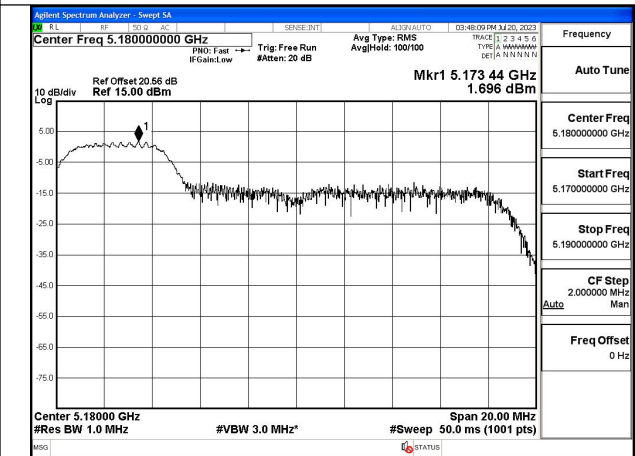

Mode:802.11ax HE20 Tone:26T Frequency:5220MHz
Ant:Chain1

Mode:802.11ax HE20 Tone:26T Frequency:5240MHz
Ant:Chain1

Mode:802.11ax HE20 Tone:52T Frequency:5180MHz
Ant:Chain0

Mode:802.11ax HE20 Tone:52T Frequency:5220MHz
Ant:Chain0

Mode:802.11ax HE20 Tone:52T Frequency:5240MHz
Ant:Chain0

Mode:802.11ax HE20 Tone:52T Frequency:5180MHz
Ant:Chain1

Mode:802.11ax HE20 Tone:52T Frequency:5220MHz
Ant:Chain1

Mode:802.11ax HE20 Tone:52T Frequency:5240MHz
Ant:Chain1