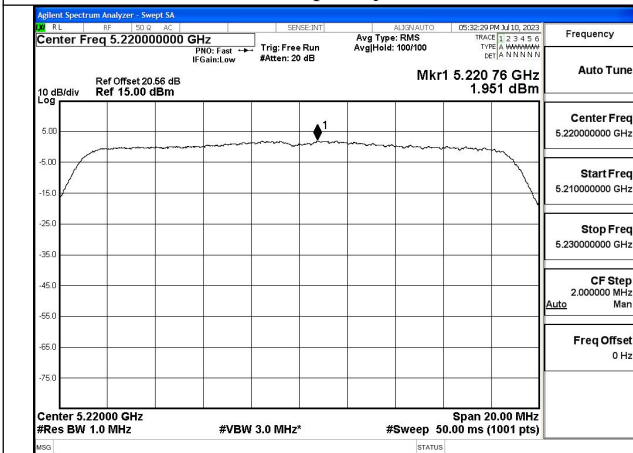

Mode:802.11a Frequency:5240MHz Ant:Chain1

Test Mode: 802.11n HT20

Mode:802.11n HT20 Frequency:5180MHz Ant:Chain0

Mode:802.11n HT20 Frequency:5220MHz Ant:Chain0

Mode:802.11n HT20 Frequency:5240MHz Ant:Chain0

Mode:802.11n HT20 Frequency:5180MHz Ant:Chain1

Mode:802.11n HT20 Frequency:5220MHz Ant:Chain1

Mode:802.11n HT20 Frequency:5240MHz Ant:Chain1

Test Mode: 802.11ac VHT20

Mode:802.11ac VHT20 Frequency:5180MHz
Ant:Chain0