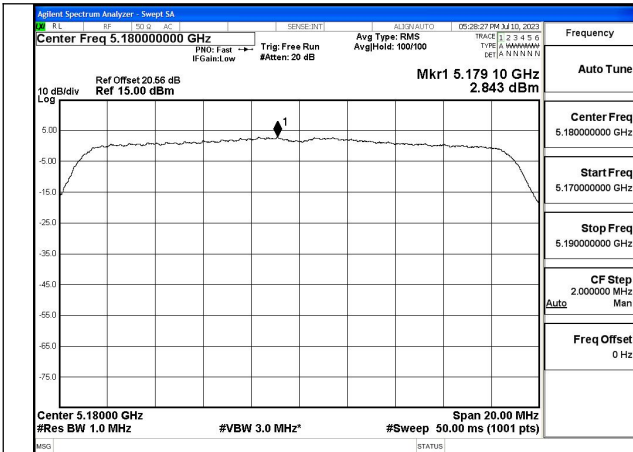

TestMode	Antenna	Tones	5210MHz		---		---	
			Correction Factor(dB)	Power Density (dBm/MHz)	Correction Factor(dB)	Power Density (dBm/MHz)	Correction Factor(dB)	Power Density (dBm/MHz)
802.11ac VHT80	Chain0	NA	0.00	-7.197	---	---	---	---
802.11ac VHT80	Chain1	NA	0.00	-6.801	---	---	---	---
802.11ac VHT80	MIMO	NA	0.00	-3.984	---	---	---	---
802.11ax HE80	Chain0	26T	0.00	4.183	---	---	---	---
802.11ax HE80	Chain1	26T	0.00	4.723	---	---	---	---
802.11ax HE80	MIMO	26T	0.00	7.472	---	---	---	---
802.11ax HE80	Chain0	52T	0.00	1.241	---	---	---	---
802.11ax HE80	Chain1	52T	0.00	0.090	---	---	---	---
802.11ax HE80	MIMO	52T	0.00	3.714	---	---	---	---
802.11ax HE80	Chain0	106T	0.00	-3.448	---	---	---	---
802.11ax HE80	Chain1	106T	0.00	-3.585	---	---	---	---
802.11ax HE80	MIMO	106T	0.00	-0.506	---	---	---	---
802.11ax HE80	Chain0	242T	0.00	-7.180	---	---	---	---
802.11ax HE80	Chain1	242T	0.00	-6.440	---	---	---	---
802.11ax HE80	MIMO	242T	0.00	-3.784	---	---	---	---
802.11ax HE80	Chain0	484T	0.00	-9.398	---	---	---	---
802.11ax HE80	Chain1	484T	0.00	-9.856	---	---	---	---
802.11ax HE80	MIMO	484T	0.00	-6.611	---	---	---	---
802.11ax HE80	Chain0	996T	0.00	-11.281	---	---	---	---
802.11ax HE80	Chain1	996T	0.00	-13.031	---	---	---	---
802.11ax HE80	MIMO	996T	0.00	-9.058	---	---	---	---

Test Mode: 802.11a

Mode:802.11a Frequency:5180MHz Ant:Chain0

Mode:802.11a Frequency:5220MHz Ant:Chain0

Mode:802.11a Frequency:5240MHz Ant:Chain0

Mode:802.11a Frequency:5180MHz Ant:Chain1

Mode:802.11a Frequency:5220MHz Ant:Chain1

Mode:802.11a Frequency:5240MHz Ant:Chain1

Test Mode: 802.11n HT20

Mode:802.11n HT20 Frequency:5180MHz Ant:Chain0

Mode:802.11n HT20 Frequency:5220MHz Ant:Chain0

Mode:802.11n HT20 Frequency:5240MHz Ant:Chain0