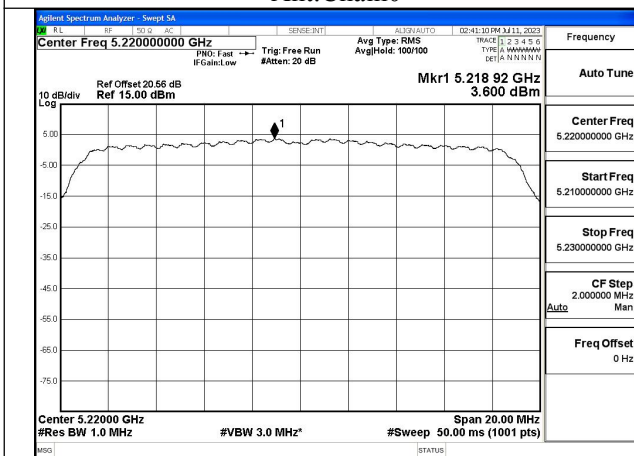

Mode:802.11n HT20 Frequency:5180MHz Ant:Chain1

Mode:802.11n HT20 Frequency:5220MHz Ant:Chain1

Mode:802.11n HT20 Frequency:5240MHz Ant:Chain1

Test Mode: 802.11ac VHT20

Mode:802.11ac VHT20 Frequency:5180MHz
Ant:Chain0

Mode:802.11ac VHT20 Frequency:5220MHz
Ant:Chain0

Mode:802.11ac VHT20 Frequency:5240MHz
Ant:Chain0

Mode:802.11ac VHT20 Frequency:5180MHz
Ant:Chain1

Mode:802.11ac VHT20 Frequency:5220MHz
Ant:Chain1

Mode:802.11ac VHT20 Frequency:5240MHz
Ant:Chain1