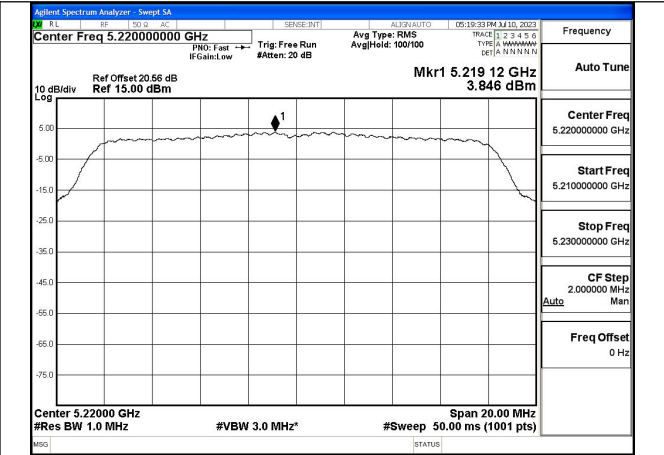

Mode:802.11a Frequency:5220MHz Ant:Chain0