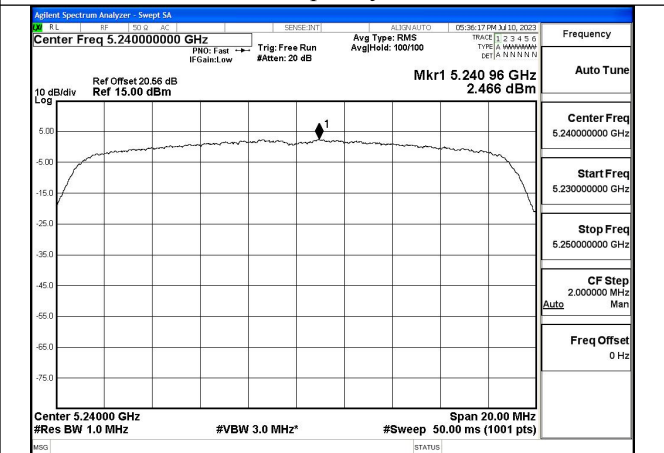

Mode:802.11a Frequency:5240MHz Ant:Chain1

Test Mode: 802.11n HT20

Mode:802.11n HT20 Frequency:5180MHz Ant:Chain0

Mode:802.11n HT20 Frequency:5220MHz Ant:Chain0

Mode:802.11n HT20 Frequency:5240MHz Ant:Chain0

Mode:802.11n HT20 Frequency:5180MHz Ant:Chain1

Mode:802.11n HT20 Frequency:5220MHz Ant:Chain1

Mode:802.11n HT20 Frequency:5240MHz Ant:Chain1

Test Mode: 802.11ac VHT20

Mode:802.11ac VHT20 Frequency:5180MHz
Ant:Chain0