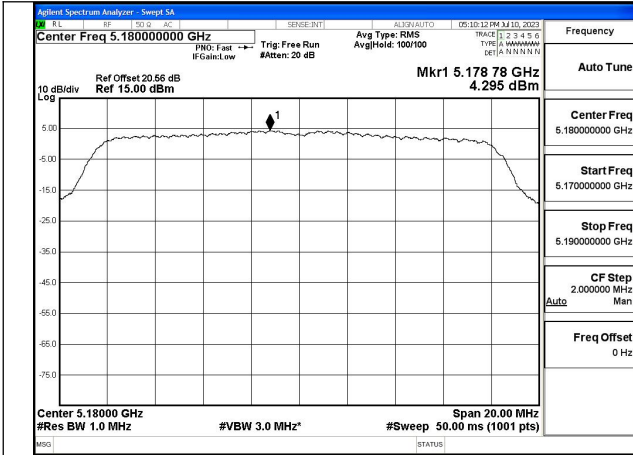

Test Mode: 802.11a

Mode:802.11a Frequency:5180MHz Ant:Chain0