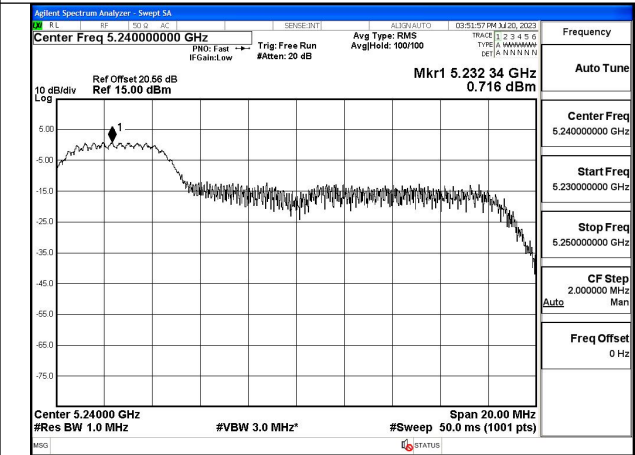

Mode:802.11ax HE20 Tone:26T Frequency:5220MHz
Ant:Chain1

Mode:802.11ax HE20 Tone:26T Frequency:5240MHz
Ant:Chain1

Mode:802.11ax HE20 Tone:52T Frequency:5180MHz
Ant:Chain0

Mode:802.11ax HE20 Tone:52T Frequency:5220MHz
Ant:Chain0

Mode:802.11ax HE20 Tone:52T Frequency:5240MHz
Ant:Chain0

Mode:802.11ax HE20 Tone:52T Frequency:5180MHz
Ant:Chain1

Mode:802.11ax HE20 Tone:52T Frequency:5220MHz
Ant:Chain1

Mode:802.11ax HE20 Tone:52T Frequency:5240MHz
Ant:Chain1