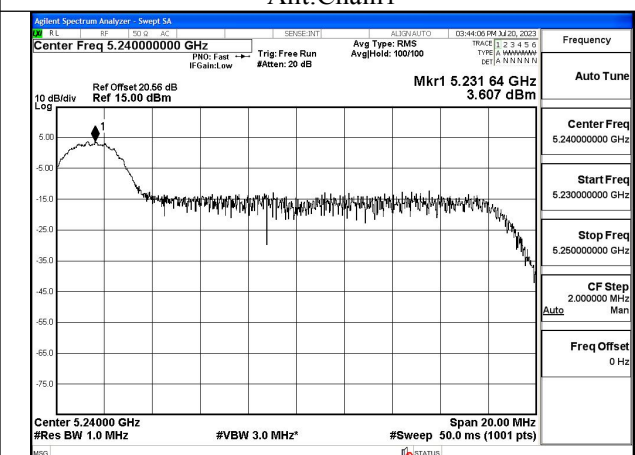

Mode:802.11ac VHT20 Frequency:5220MHz
Ant:Chain0

Mode:802.11ac VHT20 Frequency:5240MHz
Ant:Chain0

Mode:802.11ac VHT20 Frequency:5180MHz
Ant:Chain1

Mode:802.11ac VHT20 Frequency:5220MHz
Ant:Chain1

Mode:802.11ac VHT20 Frequency:5240MHz
Ant:Chain1

Test Mode: 802.11ax HE20

Mode:802.11ax HE20 Tone:26T Frequency:5180MHz
Ant:Chain0

Mode:802.11ax HE20 Tone:26T Frequency:5220MHz
Ant:Chain0

Mode:802.11ax HE20 Tone:26T Frequency:5240MHz
Ant:Chain0

Mode:802.11ax HE20 Tone:26T Frequency:5180MHz
Ant:Chain1

Mode:802.11ax HE20 Tone:26T Frequency:5220MHz
Ant:Chain1

Mode:802.11ax HE20 Tone:26T Frequency:5240MHz
Ant:Chain1

Mode:802.11ax HE20 Tone:52T Frequency:5180MHz
Ant:Chain0

Mode:802.11ax HE20 Tone:52T Frequency:5220MHz
Ant:Chain0