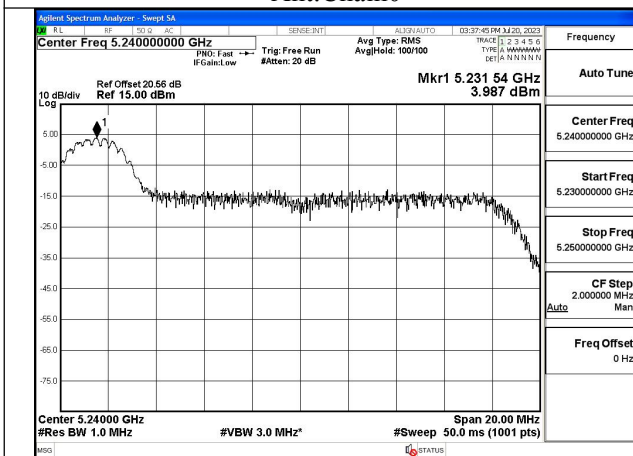

Mode:802.11ax HE20 Tone:26T Frequency:5240MHz
Ant:Chain0