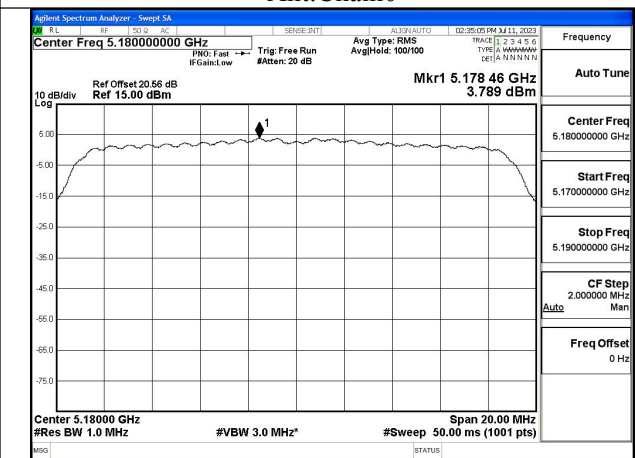

Mode:802.11n HT20 Frequency:5180MHz Ant:Chain1

Mode:802.11n HT20 Frequency:5220MHz Ant:Chain1

Mode:802.11n HT20 Frequency:5240MHz Ant:Chain1

Test Mode: 802.11ac VHT20

Mode:802.11ac VHT20 Frequency:5180MHz
Ant:Chain0

Mode:802.11ac VHT20 Frequency:5220MHz
Ant:Chain0

Mode:802.11ac VHT20 Frequency:5240MHz
Ant:Chain0

Mode:802.11ac VHT20 Frequency:5180MHz
Ant:Chain1

Mode:802.11ac VHT20 Frequency:5220MHz
Ant:Chain1

Mode:802.11ac VHT20 Frequency:5240MHz
Ant:Chain1