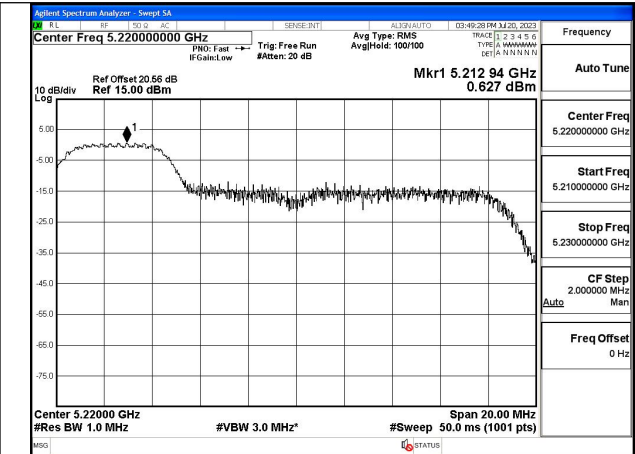

Test Mode: 802.11ax HE20

Mode:802.11ax HE20 Tone:26T Frequency:5180MHz
Ant:Chain0

Mode:802.11ax HE20 Tone:26T Frequency:5220MHz
Ant:Chain0

Mode:802.11ax HE20 Tone:26T Frequency:5240MHz
Ant:Chain0

Mode:802.11ax HE20 Tone:26T Frequency:5180MHz
Ant:Chain1

Mode:802.11ax HE20 Tone:26T Frequency:5220MHz
Ant:Chain1

Mode:802.11ax HE20 Tone:26T Frequency:5240MHz
Ant:Chain1

Mode:802.11ax HE20 Tone:52T Frequency:5180MHz
Ant:Chain0

Mode:802.11ax HE20 Tone:52T Frequency:5220MHz
Ant:Chain0