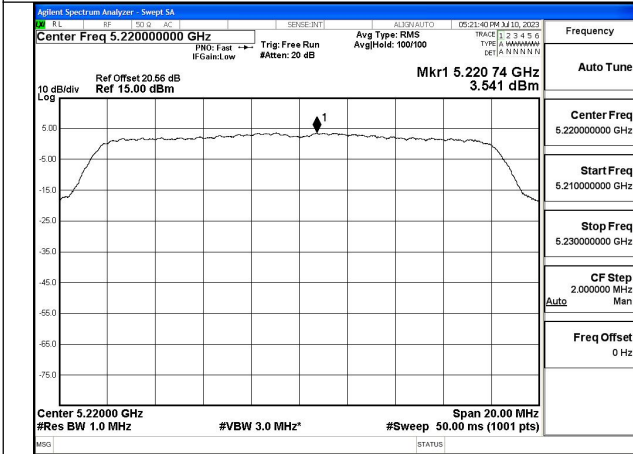

TestMode	Antenna	Tones	5210MHz		---		---	
			Correction Factor(dB)	Power Density (dBm/MHz)	Correction Factor(dB)	Power Density (dBm/MHz)	Correction Factor(dB)	Power Density (dBm/MHz)
802.11ac VHT80	Chain0	NA	0.00	-7.197	---	---	---	---
802.11ac VHT80	Chain1	NA	0.00	-6.801	---	---	---	---
802.11ac VHT80	MIMO	NA	0.00	-3.984	---	---	---	---
802.11ax HE80	Chain0	26T	0.00	4.183	---	---	---	---
802.11ax HE80	Chain1	26T	0.00	4.723	---	---	---	---
802.11ax HE80	MIMO	26T	0.00	7.472	---	---	---	---
802.11ax HE80	Chain0	52T	0.00	1.241	---	---	---	---
802.11ax HE80	Chain1	52T	0.00	0.090	---	---	---	---
802.11ax HE80	MIMO	52T	0.00	3.714	---	---	---	---
802.11ax HE80	Chain0	106T	0.00	-3.448	---	---	---	---
802.11ax HE80	Chain1	106T	0.00	-3.585	---	---	---	---
802.11ax HE80	MIMO	106T	0.00	-0.506	---	---	---	---
802.11ax HE80	Chain0	242T	0.00	-7.180	---	---	---	---
802.11ax HE80	Chain1	242T	0.00	-6.440	---	---	---	---
802.11ax HE80	MIMO	242T	0.00	-3.784	---	---	---	---
802.11ax HE80	Chain0	484T	0.00	-9.398	---	---	---	---
802.11ax HE80	Chain1	484T	0.00	-9.856	---	---	---	---
802.11ax HE80	MIMO	484T	0.00	-6.611	---	---	---	---
802.11ax HE80	Chain0	996T	0.00	-11.281	---	---	---	---
802.11ax HE80	Chain1	996T	0.00	-13.031	---	---	---	---
802.11ax HE80	MIMO	996T	0.00	-9.058	---	---	---	---

Test Mode: 802.11a

Mode:802.11a Frequency:5180MHz Ant:Chain0

Mode:802.11a Frequency:5220MHz Ant:Chain0

Mode:802.11a Frequency:5240MHz Ant:Chain0

Mode:802.11a Frequency:5180MHz Ant:Chain1

Mode:802.11a Frequency:5220MHz Ant:Chain1