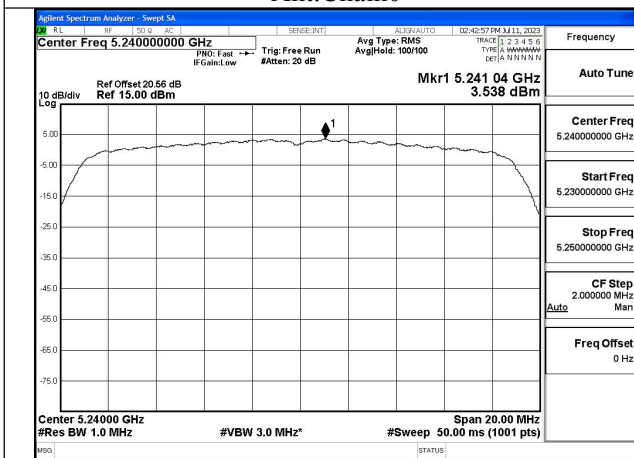

Mode:802.11n HT20 Frequency:5180MHz Ant:Chain1

Mode:802.11n HT20 Frequency:5220MHz Ant:Chain1

Mode:802.11n HT20 Frequency:5240MHz Ant:Chain1

Test Mode: 802.11ac VHT20

Mode:802.11ac VHT20 Frequency:5180MHz
Ant:Chain0

Mode:802.11ac VHT20 Frequency:5220MHz
Ant:Chain0

Mode:802.11ac VHT20 Frequency:5240MHz
Ant:Chain0

Mode:802.11ac VHT20 Frequency:5180MHz
Ant:Chain1

Mode:802.11ac VHT20 Frequency:5220MHz
Ant:Chain1

Mode:802.11ac VHT20 Frequency:5240MHz
Ant:Chain1