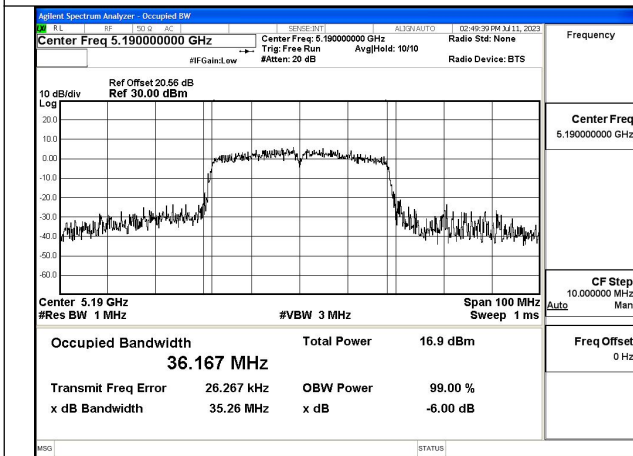

Test Mode: 802.11ac VHT40

Mode:802.11ac VHT40 Frequency:5190MHz
Ant:Chain0

Mode:802.11ac VHT40 Frequency:5230MHz
Ant:Chain0

Mode:802.11ac VHT40 Frequency:5190MHz
Ant:Chain1

Mode:802.11ac VHT40 Frequency:5230MHz
Ant:Chain1