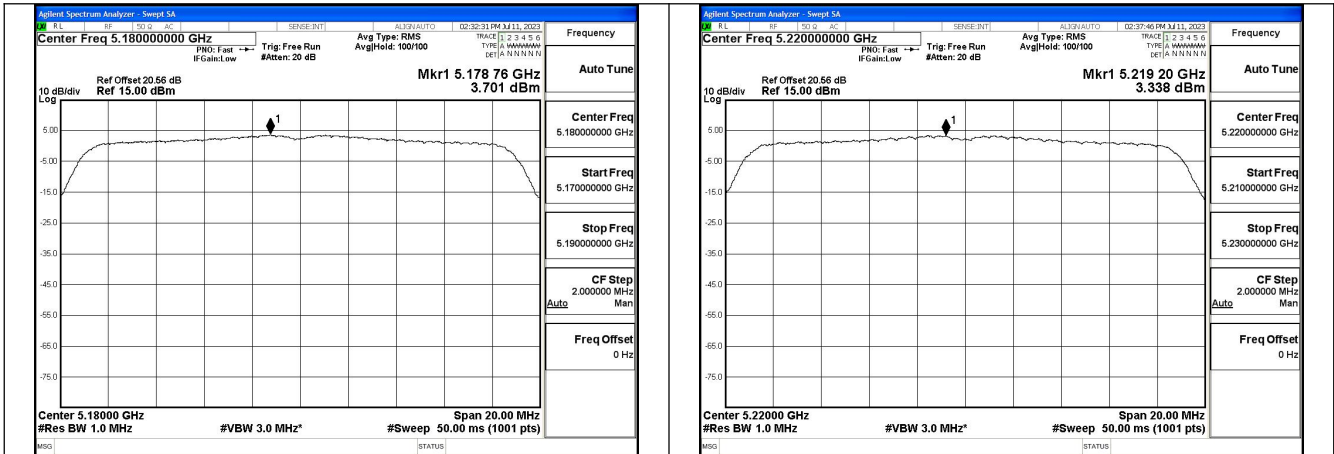

Mode:802.11a Frequency:5240MHz Ant:Chain1

Test Mode: 802.11n HT20

Mode:802.11n HT20 Frequency:5180MHz Ant:Chain0

Mode:802.11n HT20 Frequency:5220MHz Ant:Chain0

Mode:802.11n HT20 Frequency:5240MHz Ant:Chain0

Mode:802.11n HT20 Frequency:5180MHz Ant:Chain1

Mode:802.11n HT20 Frequency:5220MHz Ant:Chain1

Mode:802.11n HT20 Frequency:5240MHz Ant:Chain1

Test Mode: 802.11ac VHT20

Mode:802.11ac VHT20 Frequency:5180MHz
Ant:Chain0