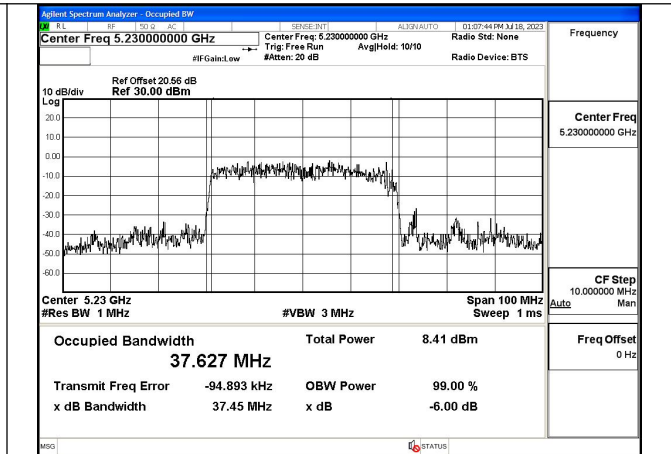

Test Mode: 802.11ax HE40