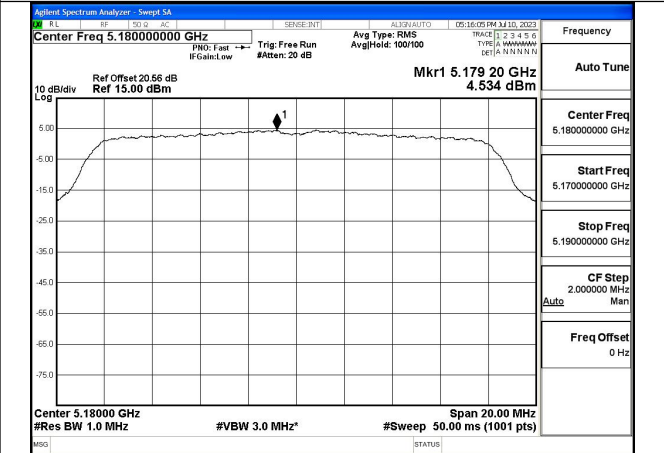

TestMode	Antenna	Tones	5210MHz		---		---	
			Correction Factor(dB)	Power Density (dBm/MHz)	Correction Factor(dB)	Power Density (dBm/MHz)	Correction Factor(dB)	Power Density (dBm/MHz)
802.11ac VHT80	Chain0	NA	0.00	-7.197	---	---	---	---
802.11ac VHT80	Chain1	NA	0.00	-6.801	---	---	---	---
802.11ac VHT80	MIMO	NA	0.00	-3.984	---	---	---	---
802.11ax HE80	Chain0	26T	0.00	4.183	---	---	---	---
802.11ax HE80	Chain1	26T	0.00	4.723	---	---	---	---
802.11ax HE80	MIMO	26T	0.00	7.472	---	---	---	---
802.11ax HE80	Chain0	52T	0.00	1.241	---	---	---	---
802.11ax HE80	Chain1	52T	0.00	0.090	---	---	---	---
802.11ax HE80	MIMO	52T	0.00	3.714	---	---	---	---
802.11ax HE80	Chain0	106T	0.00	-3.448	---	---	---	---
802.11ax HE80	Chain1	106T	0.00	-3.585	---	---	---	---
802.11ax HE80	MIMO	106T	0.00	-0.506	---	---	---	---
802.11ax HE80	Chain0	242T	0.00	-7.180	---	---	---	---
802.11ax HE80	Chain1	242T	0.00	-6.440	---	---	---	---
802.11ax HE80	MIMO	242T	0.00	-3.784	---	---	---	---
802.11ax HE80	Chain0	484T	0.00	-9.398	---	---	---	---
802.11ax HE80	Chain1	484T	0.00	-9.856	---	---	---	---
802.11ax HE80	MIMO	484T	0.00	-6.611	---	---	---	---
802.11ax HE80	Chain0	996T	0.00	-11.281	---	---	---	---
802.11ax HE80	Chain1	996T	0.00	-13.031	---	---	---	---
802.11ax HE80	MIMO	996T	0.00	-9.058	---	---	---	---

Test Mode: 802.11a

Mode:802.11a Frequency:5180MHz Ant:Chain0

Mode:802.11a Frequency:5220MHz Ant:Chain0

Mode:802.11a Frequency:5240MHz Ant:Chain0

Mode:802.11a Frequency:5180MHz Ant:Chain1

Mode:802.11a Frequency:5220MHz Ant:Chain1

Mode:802.11a Frequency:5240MHz Ant:Chain1

Test Mode: 802.11n HT20

Mode:802.11n HT20 Frequency:5180MHz Ant:Chain0

Mode:802.11n HT20 Frequency:5220MHz Ant:Chain0

Mode:802.11n HT20 Frequency:5240MHz Ant:Chain0