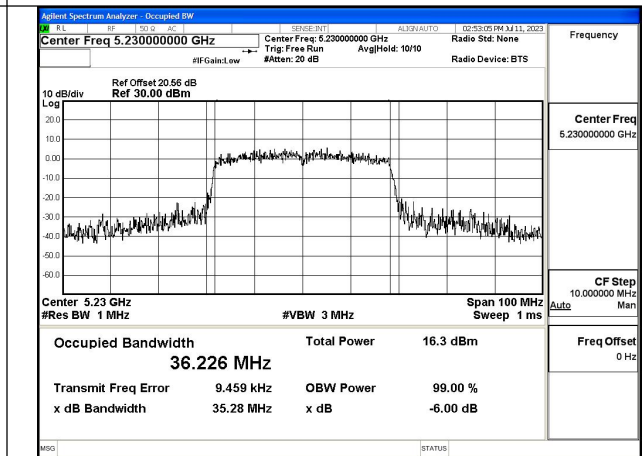

Test Mode: 802.11ac VHT40

Mode:802.11ac VHT40 Frequency:5190MHz
Ant:Chain0

Mode:802.11ac VHT40 Frequency:5230MHz
Ant:Chain0

Mode:802.11ac VHT40 Frequency:5190MHz
Ant:Chain1

Mode:802.11ac VHT40 Frequency:5230MHz
Ant:Chain1