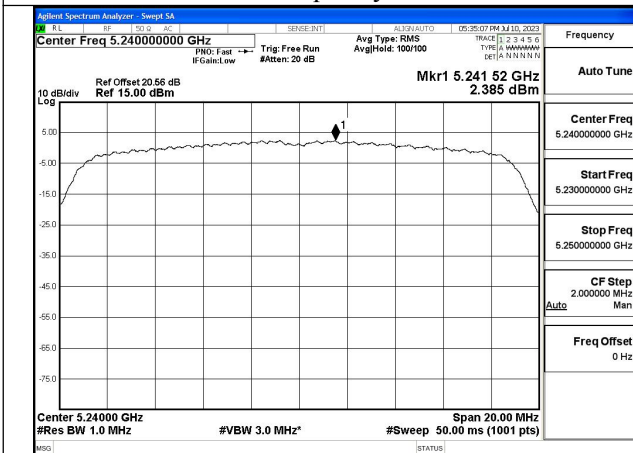

TestMode	Antenna	Tones	5210MHz		---		---	
			Correction Factor(dB)	Power Density (dBm/MHz)	Correction Factor(dB)	Power Density (dBm/MHz)	Correction Factor(dB)	Power Density (dBm/MHz)
802.11ac VHT80	Chain0	NA	0.00	-7.197	---	---	---	---
802.11ac VHT80	Chain1	NA	0.00	-6.801	---	---	---	---
802.11ac VHT80	MIMO	NA	0.00	-3.984	---	---	---	---
802.11ax HE80	Chain0	26T	0.00	4.183	---	---	---	---
802.11ax HE80	Chain1	26T	0.00	4.723	---	---	---	---
802.11ax HE80	MIMO	26T	0.00	7.472	---	---	---	---
802.11ax HE80	Chain0	52T	0.00	1.241	---	---	---	---
802.11ax HE80	Chain1	52T	0.00	0.090	---	---	---	---
802.11ax HE80	MIMO	52T	0.00	3.714	---	---	---	---
802.11ax HE80	Chain0	106T	0.00	-3.448	---	---	---	---
802.11ax HE80	Chain1	106T	0.00	-3.585	---	---	---	---
802.11ax HE80	MIMO	106T	0.00	-0.506	---	---	---	---
802.11ax HE80	Chain0	242T	0.00	-7.180	---	---	---	---
802.11ax HE80	Chain1	242T	0.00	-6.440	---	---	---	---
802.11ax HE80	MIMO	242T	0.00	-3.784	---	---	---	---
802.11ax HE80	Chain0	484T	0.00	-9.398	---	---	---	---
802.11ax HE80	Chain1	484T	0.00	-9.856	---	---	---	---
802.11ax HE80	MIMO	484T	0.00	-6.611	---	---	---	---
802.11ax HE80	Chain0	996T	0.00	-11.281	---	---	---	---
802.11ax HE80	Chain1	996T	0.00	-13.031	---	---	---	---
802.11ax HE80	MIMO	996T	0.00	-9.058	---	---	---	---

Test Mode: 802.11a

Mode:802.11a Frequency:5180MHz Ant:Chain0

Mode:802.11a Frequency:5220MHz Ant:Chain0

Mode:802.11a Frequency:5240MHz Ant:Chain0

Mode:802.11a Frequency:5180MHz Ant:Chain1

Mode:802.11a Frequency:5220MHz Ant:Chain1

Mode:802.11a Frequency:5240MHz Ant:Chain1

Test Mode: 802.11n HT20

Mode:802.11n HT20 Frequency:5180MHz Ant:Chain0

Mode:802.11n HT20 Frequency:5220MHz Ant:Chain0

Mode:802.11n HT20 Frequency:5240MHz Ant:Chain0