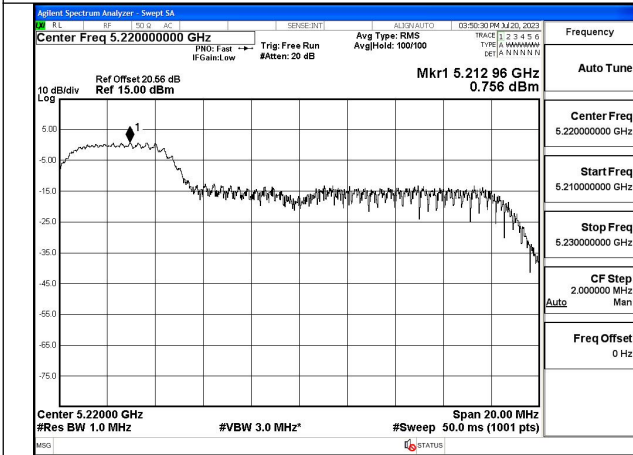

Mode:802.11ax HE20 Tone:26T Frequency:5220MHz
Ant:Chain1

Mode:802.11ax HE20 Tone:26T Frequency:5240MHz
Ant:Chain1

Mode:802.11ax HE20 Tone:52T Frequency:5180MHz
Ant:Chain0

Mode:802.11ax HE20 Tone:52T Frequency:5220MHz
Ant:Chain0

Mode:802.11ax HE20 Tone:52T Frequency:5240MHz
Ant:Chain0

Mode:802.11ax HE20 Tone:52T Frequency:5180MHz
Ant:Chain1

Mode:802.11ax HE20 Tone:52T Frequency:5220MHz
Ant:Chain1

Mode:802.11ax HE20 Tone:52T Frequency:5240MHz
Ant:Chain1