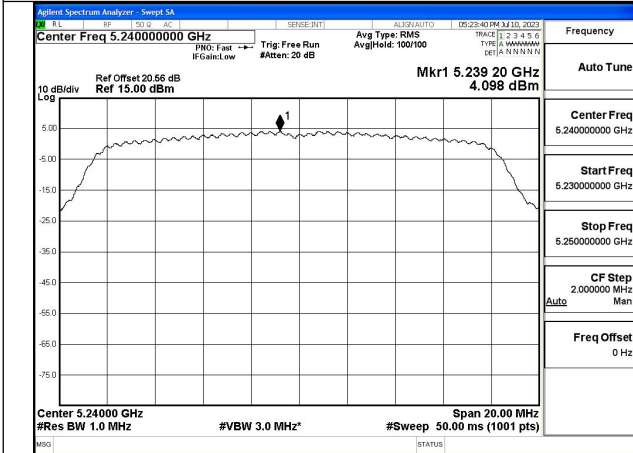

Mode:802.11a Frequency:5240MHz Ant:Chain0