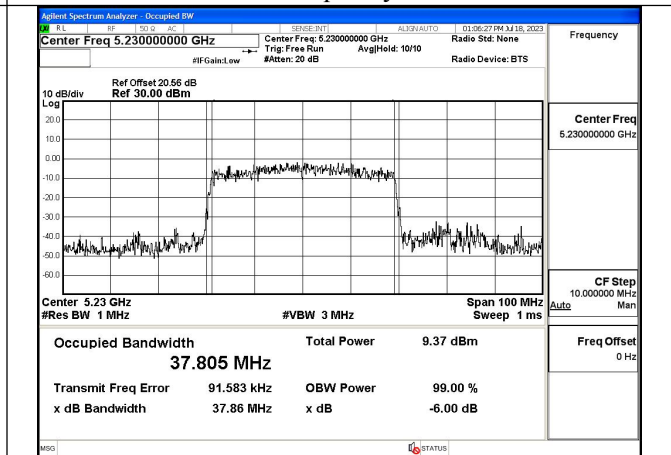

Mode:802.11ax HE40 Frequency:5190MHz Ant:Chain0

Mode:802.11ax HE40 Frequency:5230MHz Ant:Chain0

Mode:802.11ax HE40 Frequency:5190MHz Ant:Chain1

Mode:802.11ax HE40 Frequency:5230MHz Ant:Chain1