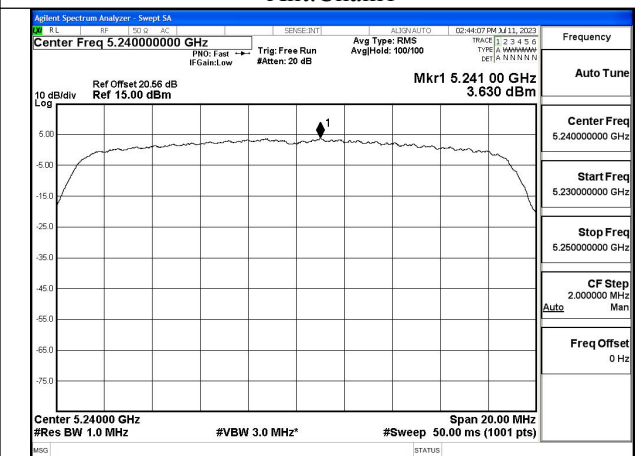

Mode:802.11ac VHT20 Frequency:5220MHz
Ant:Chain0

Mode:802.11ac VHT20 Frequency:5240MHz
Ant:Chain0

Mode:802.11ac VHT20 Frequency:5180MHz
Ant:Chain1

Mode:802.11ac VHT20 Frequency:5220MHz
Ant:Chain1

Mode:802.11ac VHT20 Frequency:5240MHz
Ant:Chain1

Test Mode: 802.11ax HE20

Mode:802.11ax HE20 Tone:26T Frequency:5180MHz
Ant:Chain0

Mode:802.11ax HE20 Tone:26T Frequency:5220MHz
Ant:Chain0

Mode:802.11ax HE20 Tone:26T Frequency:5240MHz
Ant:Chain0

Mode:802.11ax HE20 Tone:26T Frequency:5180MHz
Ant:Chain1