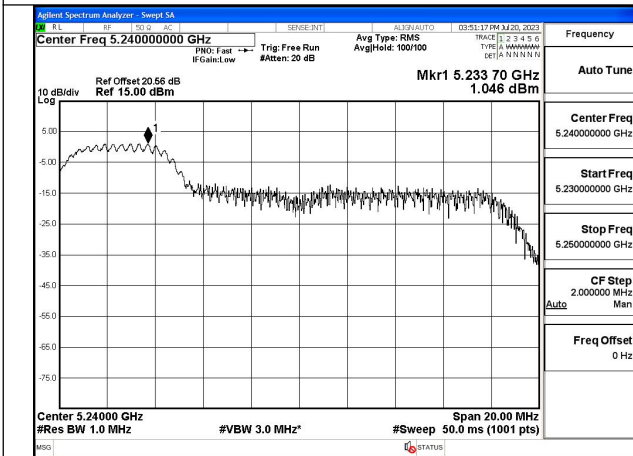

Mode:802.11ax HE20 Tone:26T Frequency:5220MHz
Ant:Chain1

Mode:802.11ax HE20 Tone:26T Frequency:5240MHz
Ant:Chain1

Mode:802.11ax HE20 Tone:52T Frequency:5180MHz
Ant:Chain0

Mode:802.11ax HE20 Tone:52T Frequency:5220MHz
Ant:Chain0

Mode:802.11ax HE20 Tone:52T Frequency:5240MHz
Ant:Chain0

Mode:802.11ax HE20 Tone:52T Frequency:5180MHz
Ant:Chain1

Mode:802.11ax HE20 Tone:52T Frequency:5220MHz
Ant:Chain1

Mode:802.11ax HE20 Tone:52T Frequency:5240MHz
Ant:Chain1