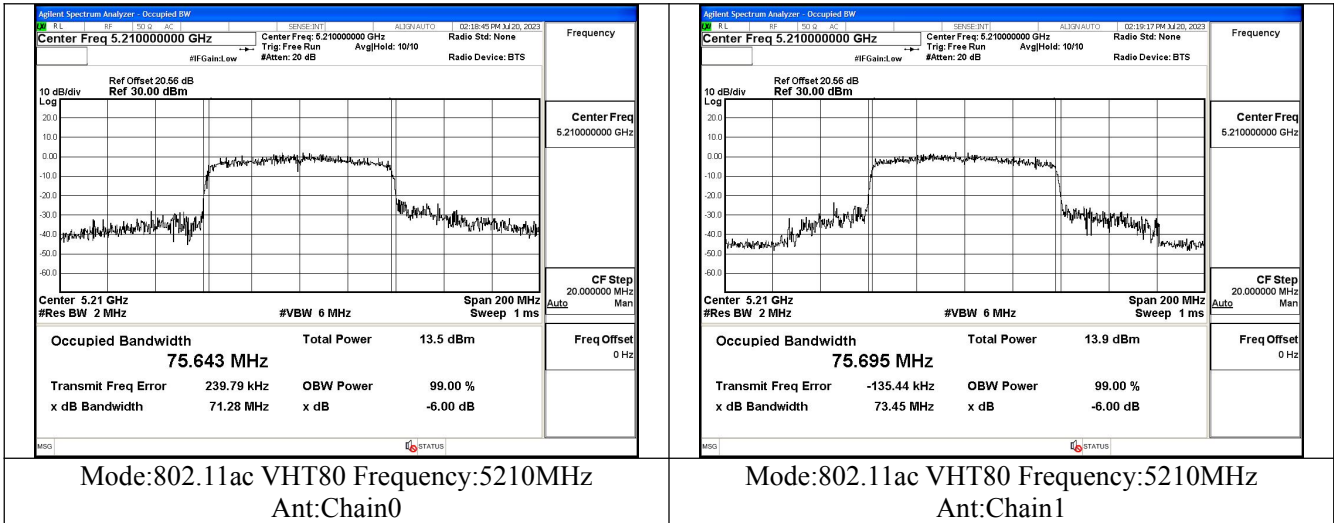

Test Mode: 802.11ax HE40

Mode:802.11ax HE40 Frequency:5190MHz Ant:Chain0

Mode:802.11ax HE40 Frequency:5230MHz Ant:Chain0

Mode:802.11ax HE40 Frequency:5190MHz Ant:Chain1

Mode:802.11ax HE40 Frequency:5230MHz Ant:Chain1

Test Mode: 802.11ac VHT80

Test Mode: 802.11ax HE80

Mode:802.11ax HE80 Frequency:5210MHz Ant:Chain0

Mode:802.11ax HE80 Frequency:5210MHz Ant:Chain1

Transmitter Power Spectral Density

Offset 20.56dB = Attenuator + Temporary antenna connector loss + Cable loss