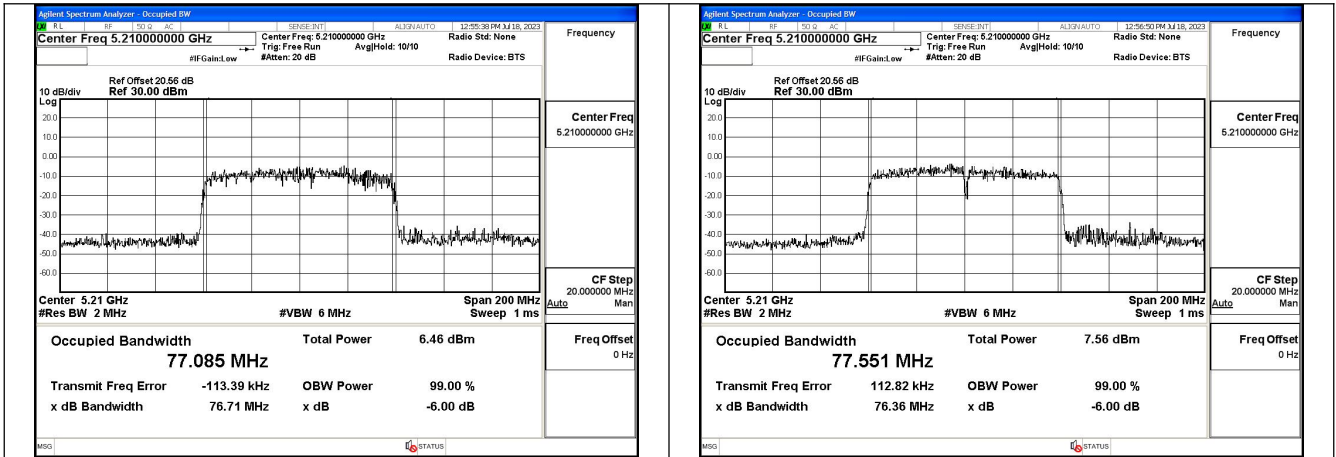

Test Mode: 802.11ac VHT80

Test Mode: 802.11ax HE80

Mode:802.11ax HE80 Frequency:5210MHz Ant:Chain0

Mode:802.11ax HE80 Frequency:5210MHz Ant:Chain1

Transmitter Power Spectral Density

Offset 20.56dB = Attenuator + Temporary antenna connector loss + Cable loss