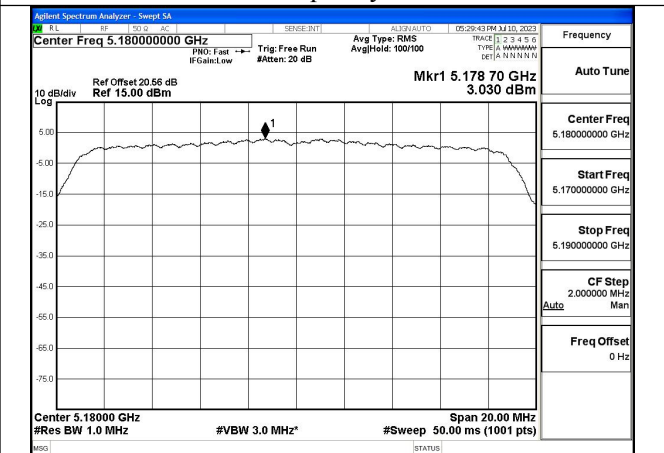

TestMode	Antenna	Tones	5210MHz		---		---	
			Correction Factor(dB)	Power Density (dBm/MHz)	Correction Factor(dB)	Power Density (dBm/MHz)	Correction Factor(dB)	Power Density (dBm/MHz)
802.11ac VHT80	Chain0	NA	0.00	-7.197	---	---	---	---
802.11ac VHT80	Chain1	NA	0.00	-6.801	---	---	---	---
802.11ac VHT80	MIMO	NA	0.00	-3.984	---	---	---	---
802.11ax HE80	Chain0	26T	0.00	4.183	---	---	---	---
802.11ax HE80	Chain1	26T	0.00	4.723	---	---	---	---
802.11ax HE80	MIMO	26T	0.00	7.472	---	---	---	---
802.11ax HE80	Chain0	52T	0.00	1.241	---	---	---	---
802.11ax HE80	Chain1	52T	0.00	0.090	---	---	---	---
802.11ax HE80	MIMO	52T	0.00	3.714	---	---	---	---
802.11ax HE80	Chain0	106T	0.00	-3.448	---	---	---	---
802.11ax HE80	Chain1	106T	0.00	-3.585	---	---	---	---
802.11ax HE80	MIMO	106T	0.00	-0.506	---	---	---	---
802.11ax HE80	Chain0	242T	0.00	-7.180	---	---	---	---
802.11ax HE80	Chain1	242T	0.00	-6.440	---	---	---	---
802.11ax HE80	MIMO	242T	0.00	-3.784	---	---	---	---
802.11ax HE80	Chain0	484T	0.00	-9.398	---	---	---	---
802.11ax HE80	Chain1	484T	0.00	-9.856	---	---	---	---
802.11ax HE80	MIMO	484T	0.00	-6.611	---	---	---	---
802.11ax HE80	Chain0	996T	0.00	-11.281	---	---	---	---
802.11ax HE80	Chain1	996T	0.00	-13.031	---	---	---	---
802.11ax HE80	MIMO	996T	0.00	-9.058	---	---	---	---

Test Mode: 802.11a

Mode:802.11a Frequency:5180MHz Ant:Chain0

Mode:802.11a Frequency:5220MHz Ant:Chain0

Mode:802.11a Frequency:5240MHz Ant:Chain0

Mode:802.11a Frequency:5180MHz Ant:Chain1

Mode:802.11a Frequency:5220MHz Ant:Chain1

Mode:802.11a Frequency:5240MHz Ant:Chain1

Test Mode: 802.11n HT20

Mode:802.11n HT20 Frequency:5180MHz Ant:Chain0

Mode:802.11n HT20 Frequency:5220MHz Ant:Chain0

Mode:802.11n HT20 Frequency:5240MHz Ant:Chain0