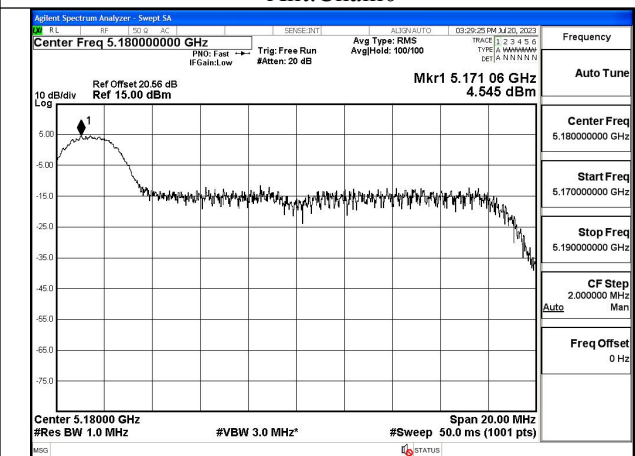

Test Mode: 802.11ax HE20

Mode:802.11ax HE20 Tone:26T Frequency:5180MHz
Ant:Chain0

Mode:802.11ax HE20 Tone:26T Frequency:5220MHz
Ant:Chain0

Mode:802.11ax HE20 Tone:26T Frequency:5240MHz
Ant:Chain0

Mode:802.11ax HE20 Tone:26T Frequency:5180MHz
Ant:Chain1

Mode:802.11ax HE20 Tone:26T Frequency:5220MHz
Ant:Chain1

Mode:802.11ax HE20 Tone:26T Frequency:5240MHz
Ant:Chain1

Mode:802.11ax HE20 Tone:52T Frequency:5180MHz
Ant:Chain0

Mode:802.11ax HE20 Tone:52T Frequency:5220MHz
Ant:Chain0