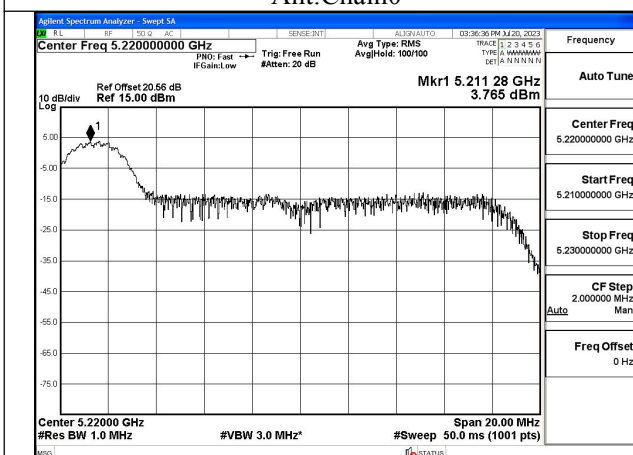

Mode:802.11ac VHT20 Frequency:5220MHz
Ant:Chain0

Mode:802.11ac VHT20 Frequency:5240MHz
Ant:Chain0

Mode:802.11ac VHT20 Frequency:5180MHz
Ant:Chain1

Mode:802.11ac VHT20 Frequency:5220MHz
Ant:Chain1

Mode:802.11ac VHT20 Frequency:5240MHz
Ant:Chain1

Test Mode: 802.11ax HE20

Mode:802.11ax HE20 Tone:26T Frequency:5180MHz
Ant:Chain0

Mode:802.11ax HE20 Tone:26T Frequency:5220MHz
Ant:Chain0

Mode:802.11ax HE20 Tone:26T Frequency:5240MHz
Ant:Chain0

Mode:802.11ax HE20 Tone:26T Frequency:5180MHz
Ant:Chain1

Mode:802.11ax HE20 Tone:26T Frequency:5220MHz
Ant:Chain1

Mode:802.11ax HE20 Tone:26T Frequency:5240MHz
Ant:Chain1

Mode:802.11ax HE20 Tone:52T Frequency:5180MHz
Ant:Chain0

Mode:802.11ax HE20 Tone:52T Frequency:5220MHz
Ant:Chain0