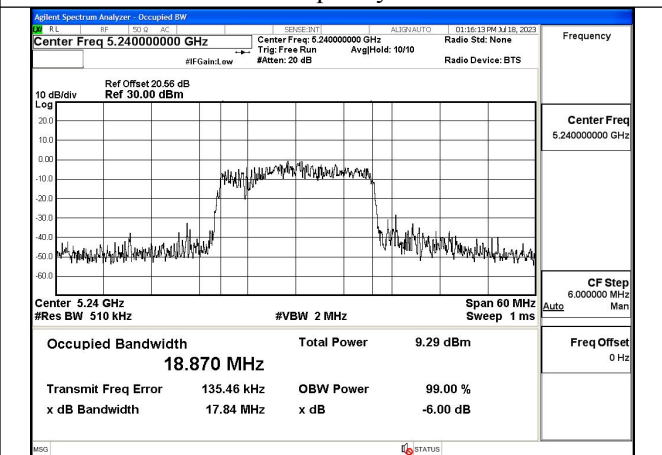

Mode:802.11ax HE20 Frequency:5240MHz Ant:Chain0

Mode:802.11ax HE20 Frequency:5180MHz Ant:Chain1

Mode:802.11ax HE20 Frequency:5220MHz Ant:Chain1

Mode:802.11ax HE20 Frequency:5240MHz Ant:Chain1