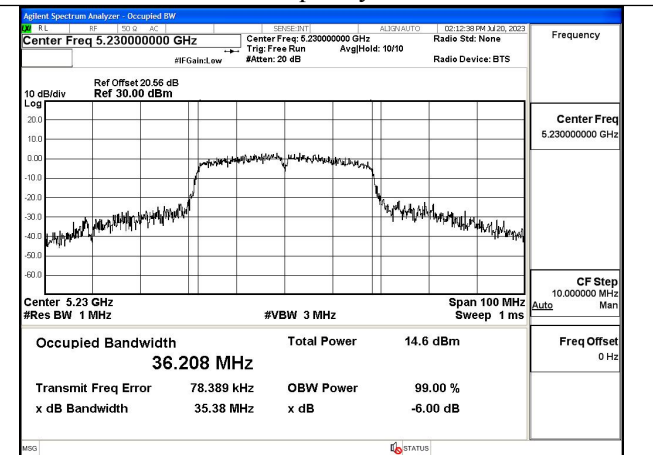

Mode:802.11n HT40 Frequency:5230MHz Ant:Chain1