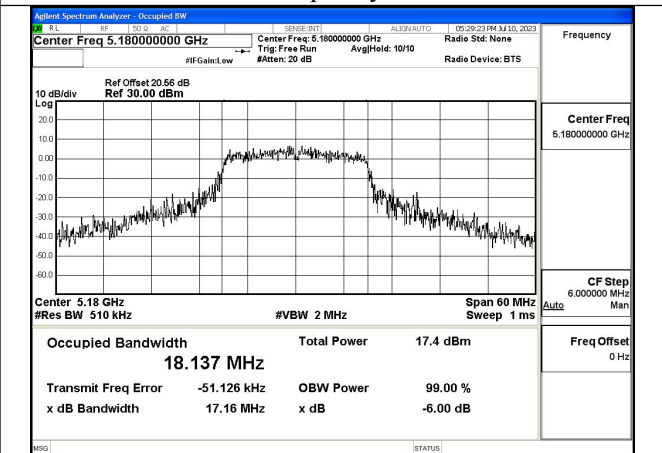

Mode:802.11n HT20 Frequency:5180MHz Ant:Chain0

Mode:802.11n HT20 Frequency:5220MHz Ant:Chain0