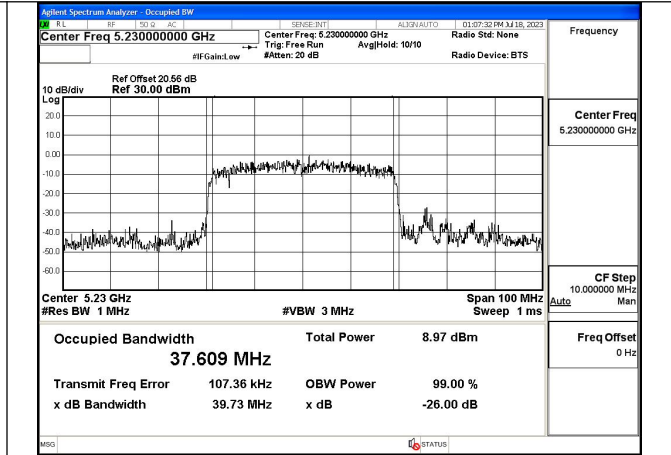

Test Mode: 802.11ax HE40