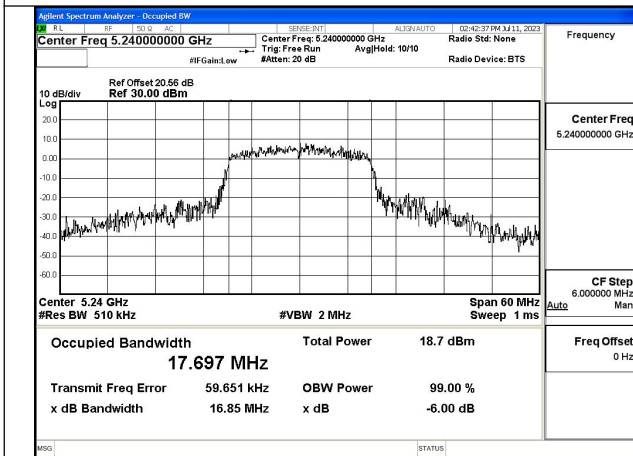

Mode:802.11ac VHT20 Frequency:5240MHz
Ant:Chain0