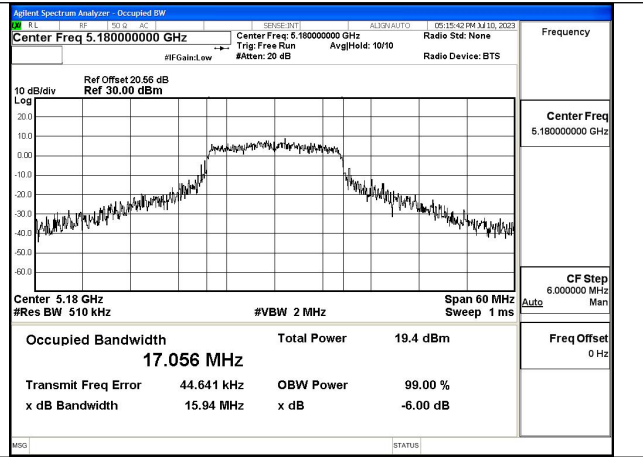

Mode:802.11a Frequency:5180MHz Ant:Chain1