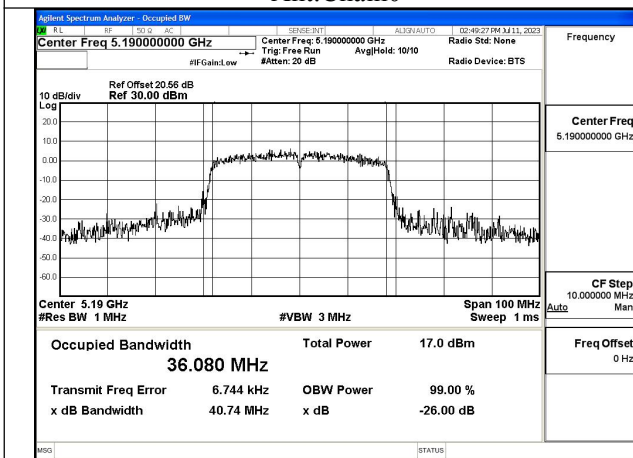

Test Mode: 802.11ac VHT40

Mode:802.11ac VHT40 Frequency:5190MHz
Ant:Chain0

Mode:802.11ac VHT40 Frequency:5230MHz
Ant:Chain0

Mode:802.11ac VHT40 Frequency:5190MHz
Ant:Chain1

Mode:802.11ac VHT40 Frequency:5230MHz
Ant:Chain1