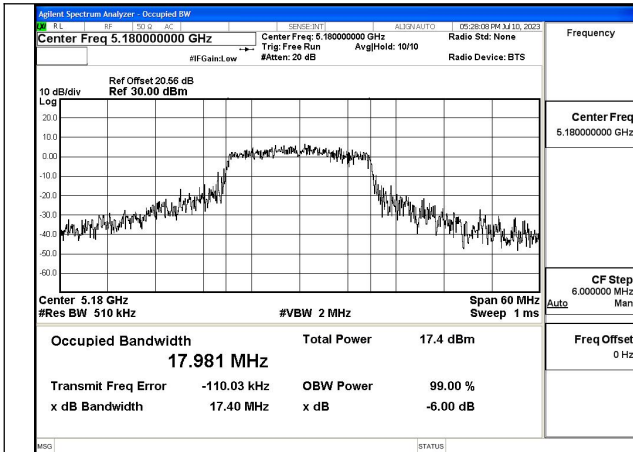

| Test Mode | Antenna | Occupied Bandwidth (MHz) | | |
|----------------|---------|--------------------------|-----|-----|
| | | 5210MHz | --- | --- |
| 802.11ac VHT80 | Chain0 | 75.643 | --- | --- |
| 802.11ac VHT80 | Chain1 | 75.695 | --- | --- |
| 802.11ax HE80 | Chain0 | 77.085 | --- | --- |
| 802.11ax HE80 | Chain1 | 77.551 | --- | --- |

Test Mode: 802.11a

Mode:802.11a Frequency:5240MHz Ant:Chain0

Mode:802.11a Frequency:5180MHz Ant:Chain1

Mode:802.11a Frequency:5220MHz Ant:Chain1

Mode:802.11a Frequency:5240MHz Ant:Chain1

Test Mode: 802.11n HT20