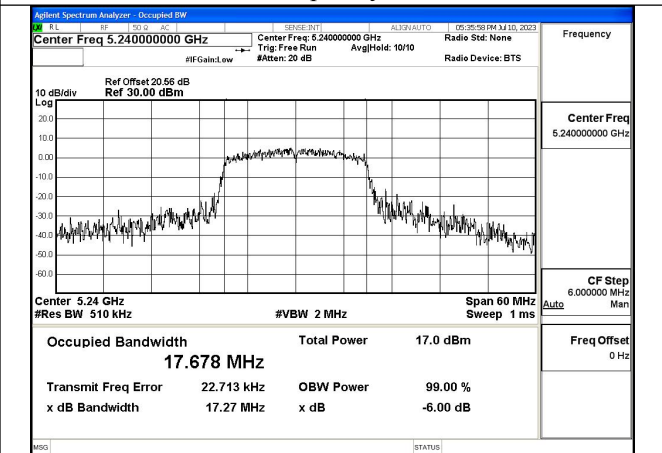

Mode:802.11n HT20 Frequency:5240MHz Ant:Chain0

Mode:802.11n HT20 Frequency:5180MHz Ant:Chain1

Mode:802.11n HT20 Frequency:5220MHz Ant:Chain1

Mode:802.11n HT20 Frequency:5240MHz Ant:Chain1