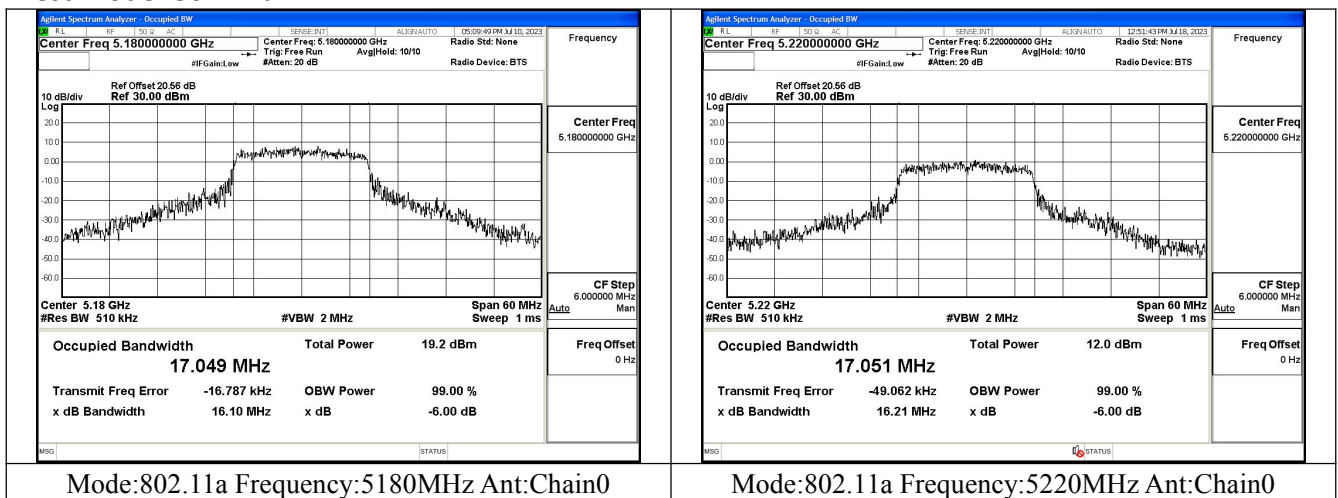

Occupied Bandwidth

Offset 20.56dB = Attenuator + Temporary antenna connector loss + Cable loss

Test Mode	Antenna	Occupied Bandwidth (MHz)		
		5180MHz	5220MHz	5240MHz
802.11a	Chain0	17.049	17.051	16.757
802.11a	Chain1	17.056	16.990	16.610
802.11n HT20	Chain0	17.981	18.312	17.781
802.11n HT20	Chain1	18.137	17.974	17.678
802.11ac VHT20	Chain0	18.144	18.140	17.697
802.11ac VHT20	Chain1	18.127	17.975	17.681
802.11ax HE20	Chain0	18.916	19.017	19.146
802.11ax HE20	Chain1	19.067	19.115	18.870

Test Mode	Antenna	Occupied Bandwidth (MHz)		
		5190MHz	---	5230MHz
802.11n HT40	Chain0	33.836	---	36.314
802.11n HT40	Chain1	36.092	---	36.208
802.11ac VHT40	Chain0	36.194	---	36.216
802.11ac VHT40	Chain1	36.167	---	36.226
802.11ax HE40	Chain0	38.111	---	37.627
802.11ax HE40	Chain1	38.066	---	37.805

Test Mode	Antenna	Occupied Bandwidth (MHz)		
		5210MHz	---	---
802.11ac VHT80	Chain0	75.643	---	---
802.11ac VHT80	Chain1	75.695	---	---
802.11ax HE80	Chain0	77.085	---	---
802.11ax HE80	Chain1	77.551	---	---

Test Mode: 802.11a