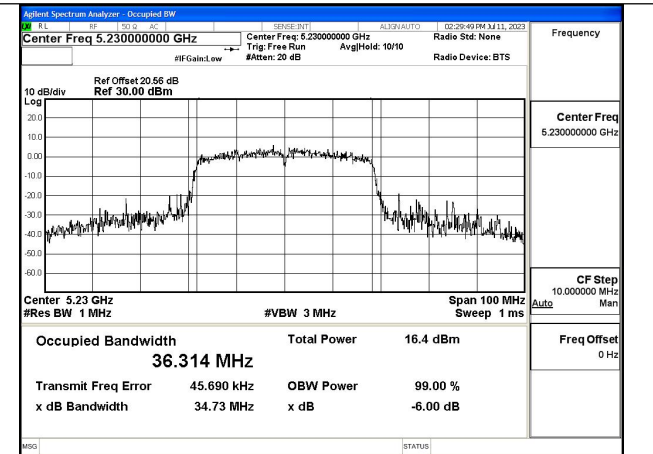

Test Mode: 802.11n HT40

Mode:802.11n HT40 Frequency:5230MHz Ant:Chain0