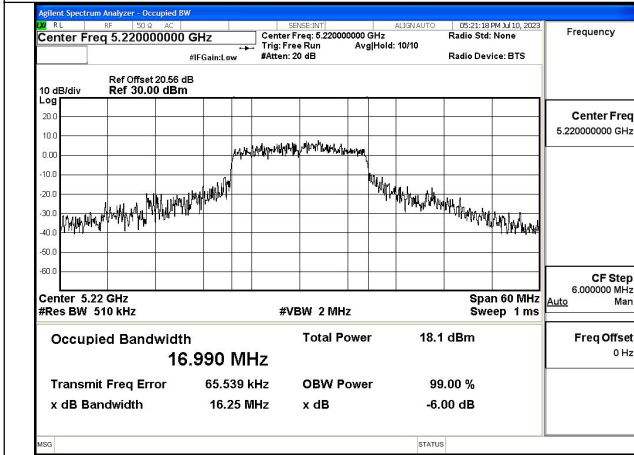

Mode:802.11a Frequency:5220MHz Ant:Chain1