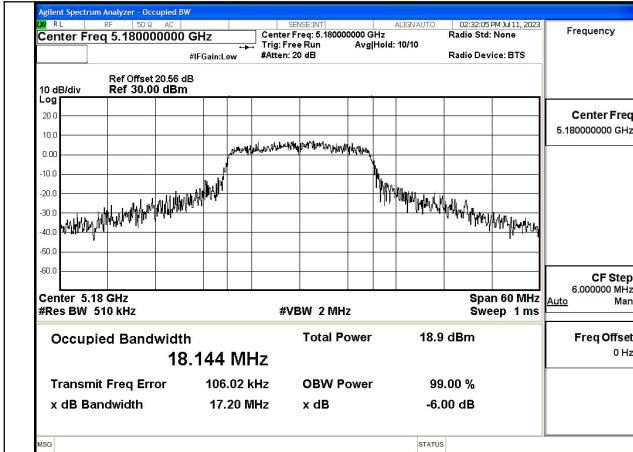

Test Mode: 802.11ac VHT20

Mode:802.11ac VHT20 Frequency:5180MHz
Ant:Chain0