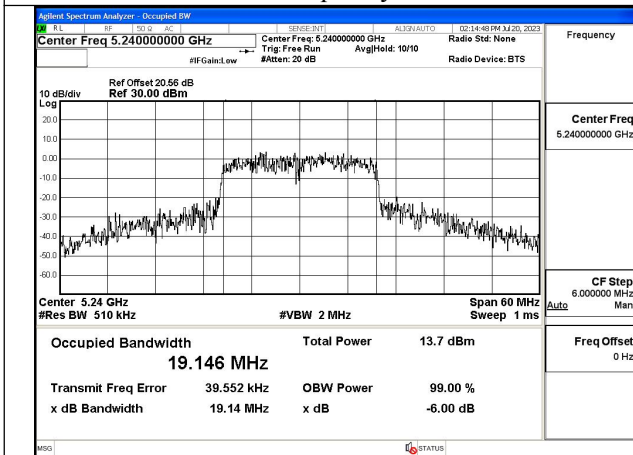

Mode:802.11ax HE20 Frequency:5180MHz Ant:Chain0

Mode:802.11ax HE20 Frequency:5220MHz Ant:Chain0