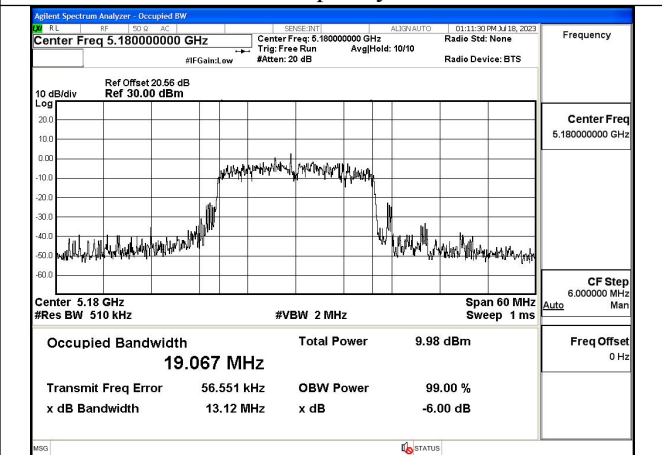

Mode:802.11ax HE20 Frequency:5180MHz Ant:Chain0

Mode:802.11ax HE20 Frequency:5220MHz Ant:Chain0