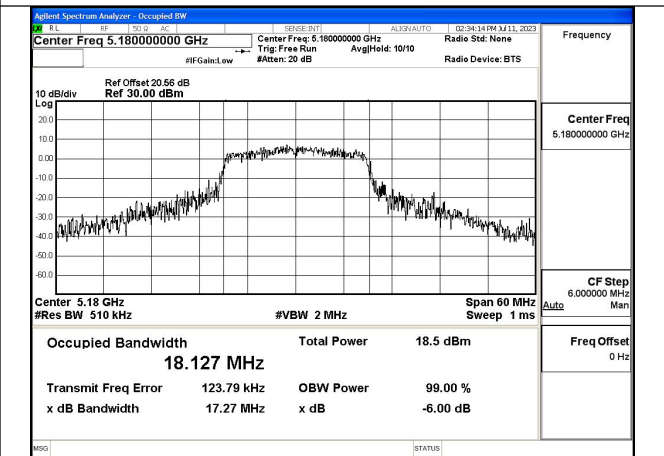

Mode:802.11ac VHT20 Frequency:5180MHz
Ant:Chain1