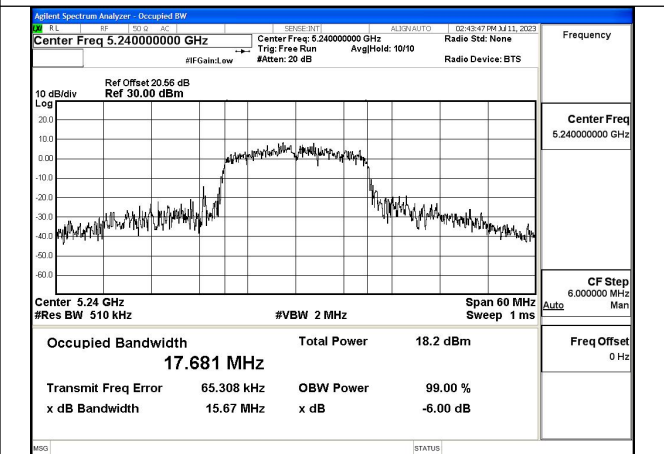

Mode:802.11ac VHT20 Frequency:5240MHz
Ant:Chain1