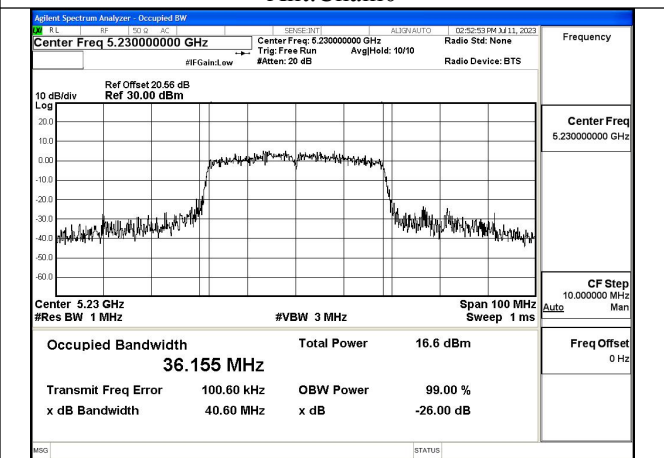

Test Mode: 802.11ac VHT40

Mode:802.11ac VHT40 Frequency:5190MHz
Ant:Chain0

Mode:802.11ac VHT40 Frequency:5230MHz
Ant:Chain0

Mode:802.11ac VHT40 Frequency:5190MHz
Ant:Chain1

Mode:802.11ac VHT40 Frequency:5230MHz
Ant:Chain1