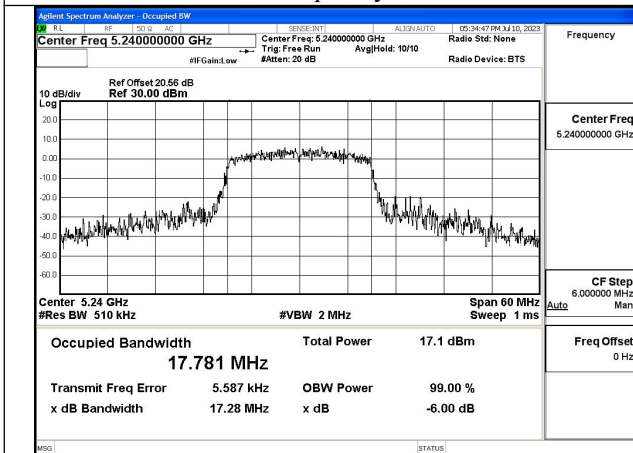

Mode:802.11n HT20 Frequency:5180MHz Ant:Chain0

Mode:802.11n HT20 Frequency:5220MHz Ant:Chain0