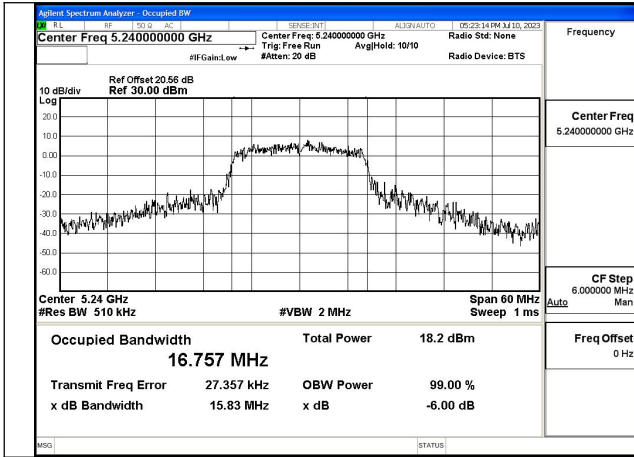

Mode:802.11a Frequency:5240MHz Ant:Chain0