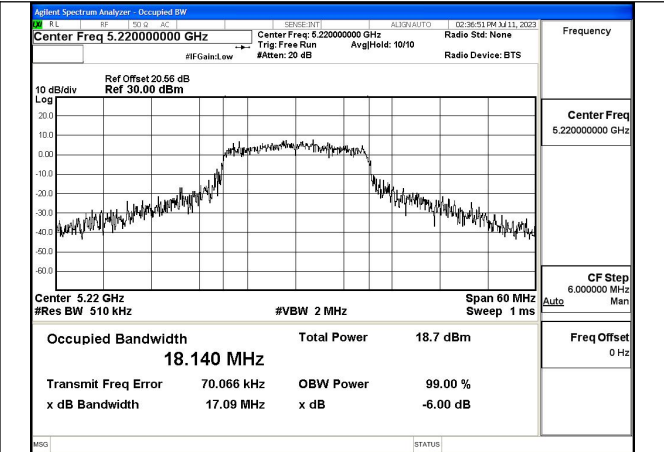

Test Mode: 802.11ac VHT20

Mode:802.11ac VHT20 Frequency:5220MHz
Ant:Chain0