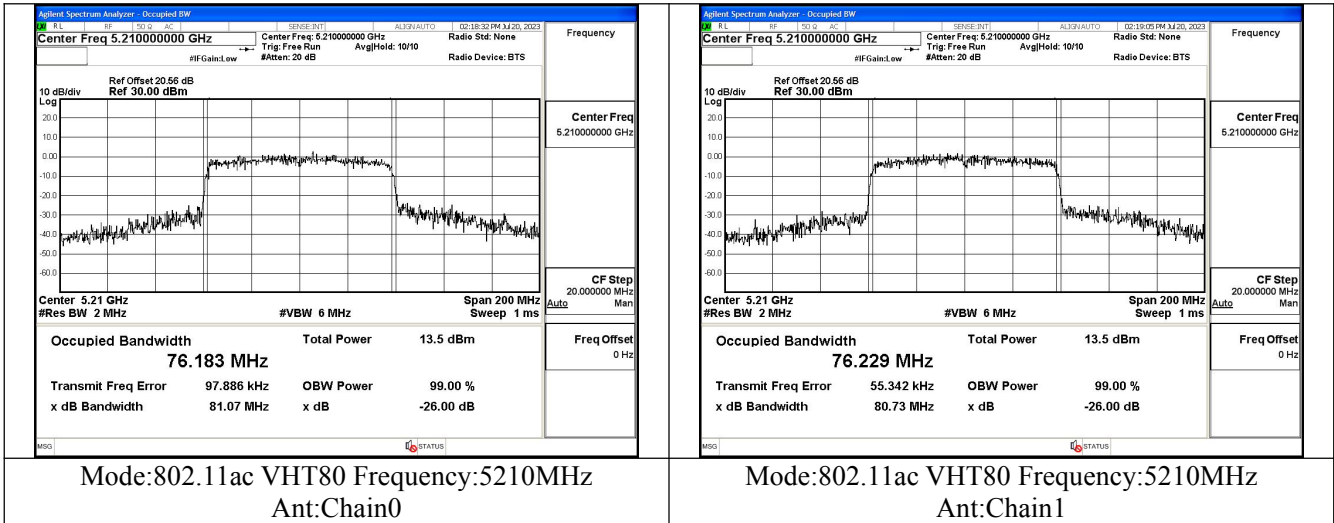

Test Mode: 802.11ax HE40

Mode:802.11ax HE40 Frequency:5190MHz Ant:Chain0

Mode:802.11ax HE40 Frequency:5230MHz Ant:Chain0

Mode:802.11ax HE40 Frequency:5190MHz Ant:Chain1

Mode:802.11ax HE40 Frequency:5230MHz Ant:Chain1

Test Mode: 802.11ac VHT80

Test Mode: 802.11ax HE80

Mode:802.11ax HE80 Frequency:5210MHz Ant:Chain0

Mode:802.11ax HE80 Frequency:5210MHz Ant:Chain1

Occupied Bandwidth

Offset 20.56dB = Attenuator + Temporary antenna connector loss + Cable loss