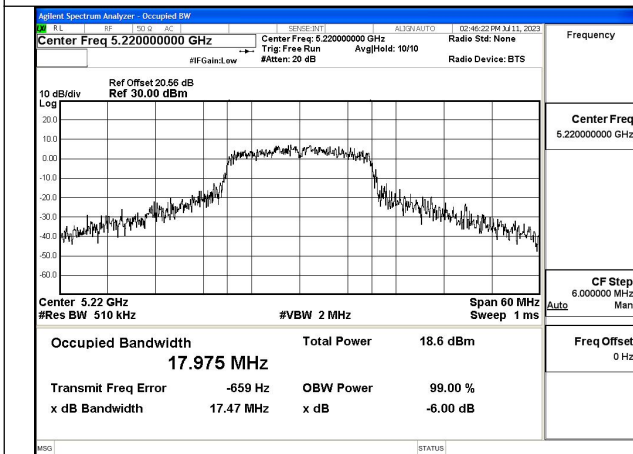

Mode:802.11ac VHT20 Frequency:5220MHz
Ant:Chain1