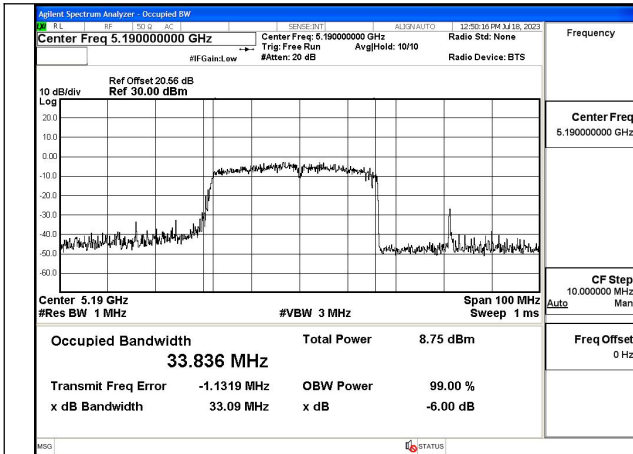

Test Mode: 802.11n HT40

Mode:802.11n HT40 Frequency:5190MHz Ant:Chain0