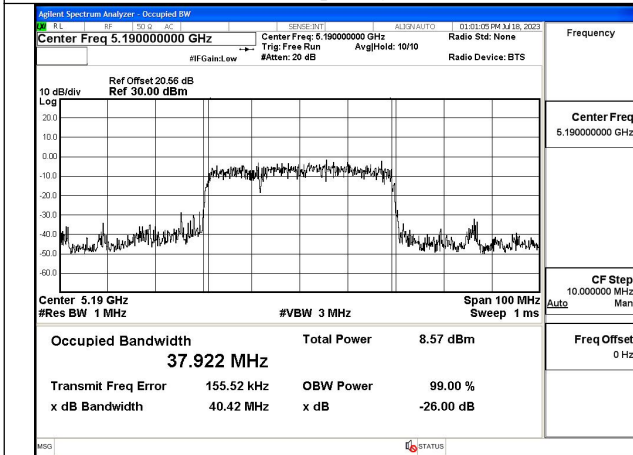

Mode:802.11ax HE40 Frequency:5190MHz Ant:Chain0

Mode:802.11ax HE40 Frequency:5230MHz Ant:Chain0

Mode:802.11ax HE40 Frequency:5190MHz Ant:Chain1

Mode:802.11ax HE40 Frequency:5230MHz Ant:Chain1