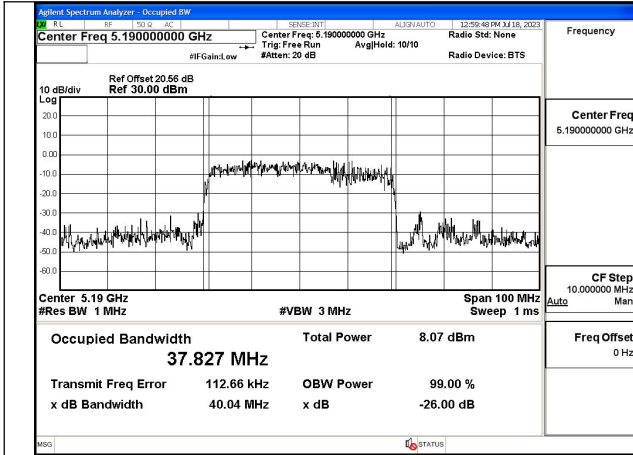

Test Mode: 802.11ax HE40