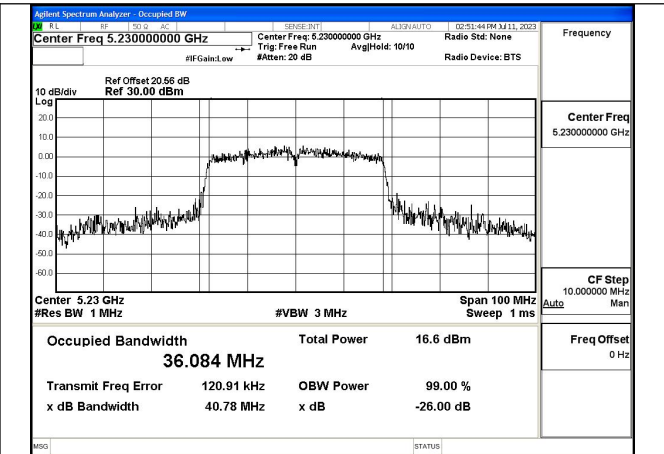

Test Mode: 802.11ac VHT40

Mode:802.11ac VHT40 Frequency:5190MHz
Ant:Chain0

Mode:802.11ac VHT40 Frequency:5230MHz
Ant:Chain0

Mode:802.11ac VHT40 Frequency:5190MHz
Ant:Chain1

Mode:802.11ac VHT40 Frequency:5230MHz
Ant:Chain1