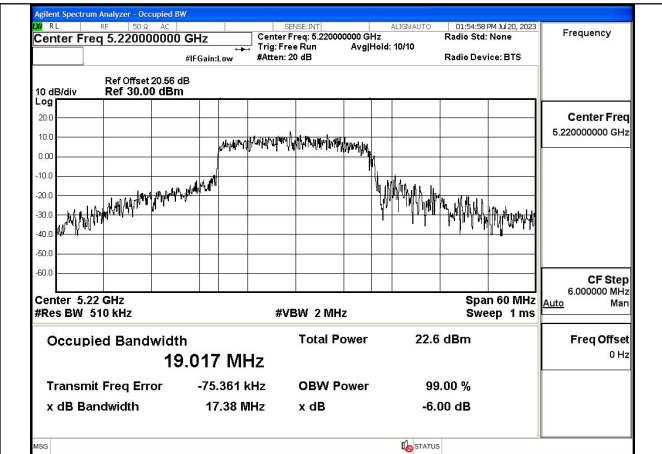

Test Mode: 802.11ax HE20