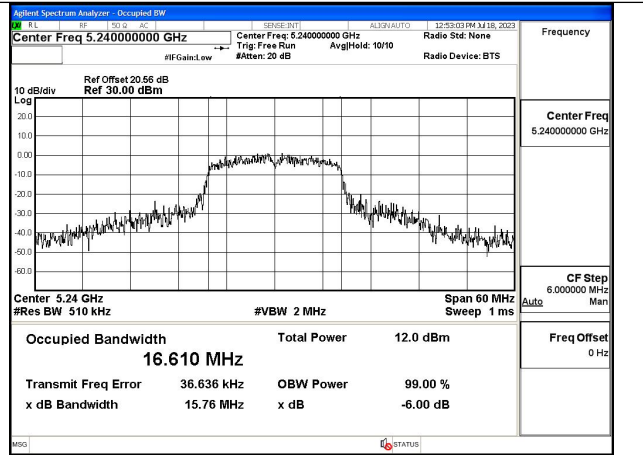

Mode:802.11a Frequency:5240MHz Ant:Chain1