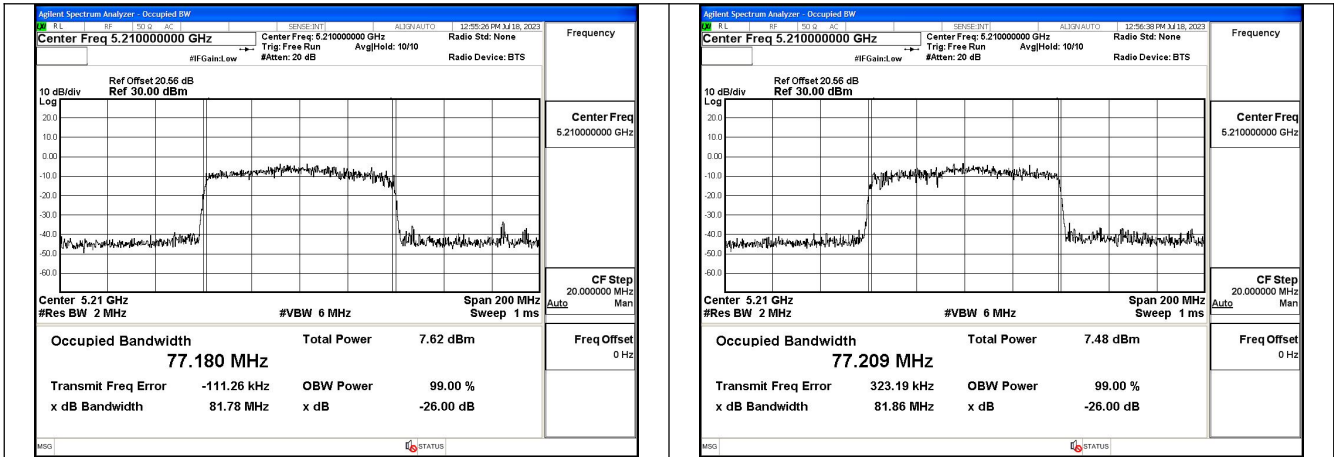

Test Mode: 802.11ac VHT80

Test Mode: 802.11ax HE80

Mode:802.11ax HE80 Frequency:5210MHz Ant:Chain0

Mode:802.11ax HE80 Frequency:5210MHz Ant:Chain1

Occupied Bandwidth

Offset 20.56dB = Attenuator + Temporary antenna connector loss + Cable loss