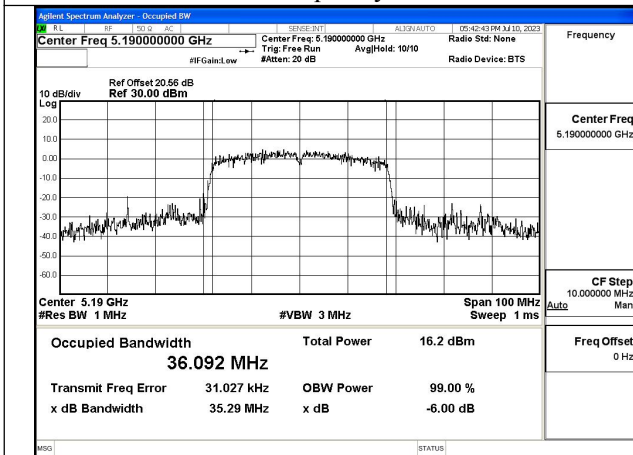

Mode:802.11n HT40 Frequency:5190MHz Ant:Chain1