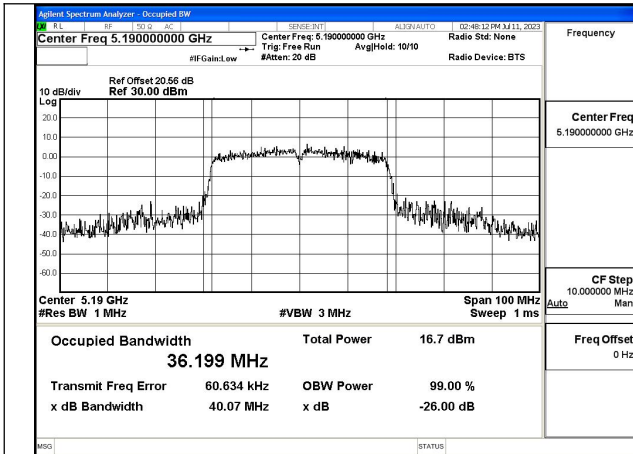

Test Mode: 802.11ac VHT40

Mode:802.11ac VHT40 Frequency:5190MHz
Ant:Chain0

Mode:802.11ac VHT40 Frequency:5230MHz
Ant:Chain0

Mode:802.11ac VHT40 Frequency:5190MHz
Ant:Chain1

Mode:802.11ac VHT40 Frequency:5230MHz
Ant:Chain1