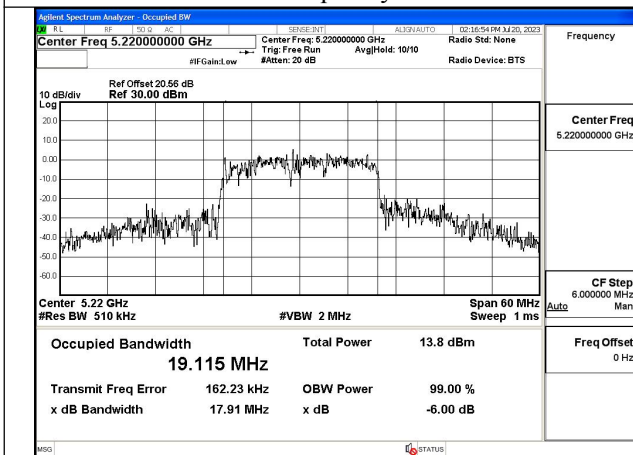

Mode:802.11ax HE20 Frequency:5240MHz Ant:Chain0

Mode:802.11ax HE20 Frequency:5180MHz Ant:Chain1

Mode:802.11ax HE20 Frequency:5220MHz Ant:Chain1

Mode:802.11ax HE20 Frequency:5240MHz Ant:Chain1