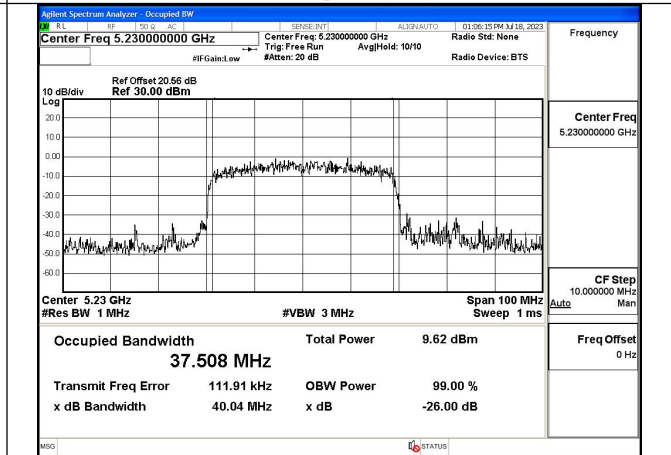

Mode:802.11ax HE40 Frequency:5190MHz Ant:Chain0

Mode:802.11ax HE40 Frequency:5230MHz Ant:Chain0

Mode:802.11ax HE40 Frequency:5190MHz Ant:Chain1

Mode:802.11ax HE40 Frequency:5230MHz Ant:Chain1