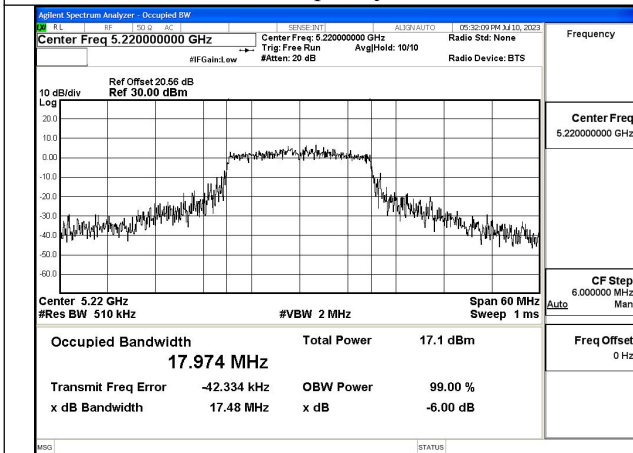

Mode:802.11n HT20 Frequency:5240MHz Ant:Chain0

Mode:802.11n HT20 Frequency:5180MHz Ant:Chain1

Mode:802.11n HT20 Frequency:5220MHz Ant:Chain1

Mode:802.11n HT20 Frequency:5240MHz Ant:Chain1