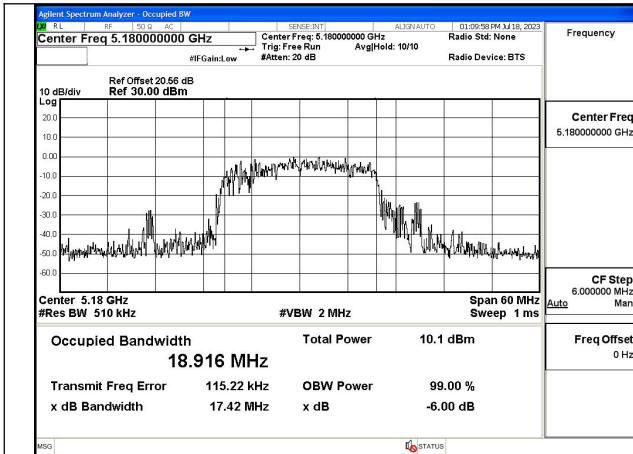

Test Mode: 802.11ax HE20