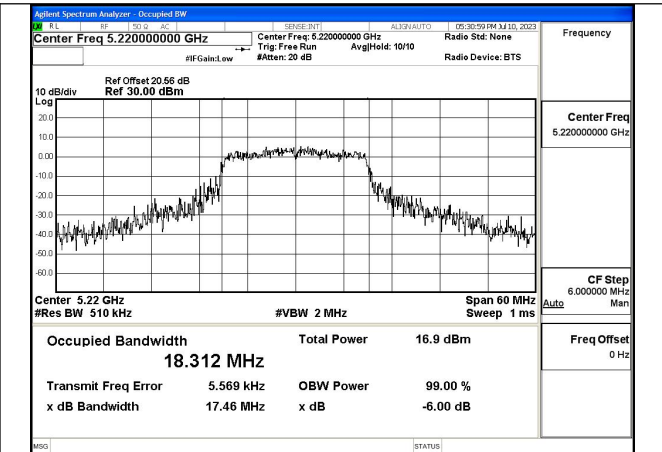

| Test Mode | Antenna | Occupied Bandwidth (MHz) | | |
|----------------|---------|--------------------------|-----|-----|
| | | 5210MHz | --- | --- |
| 802.11ac VHT80 | Chain0 | 75.643 | --- | --- |
| 802.11ac VHT80 | Chain1 | 75.695 | --- | --- |
| 802.11ax HE80 | Chain0 | 77.085 | --- | --- |
| 802.11ax HE80 | Chain1 | 77.551 | --- | --- |

Test Mode: 802.11a

Mode:802.11a Frequency:5240MHz Ant:Chain0

Mode:802.11a Frequency:5180MHz Ant:Chain1

Mode:802.11a Frequency:5220MHz Ant:Chain1

Mode:802.11a Frequency:5240MHz Ant:Chain1

Test Mode: 802.11n HT20