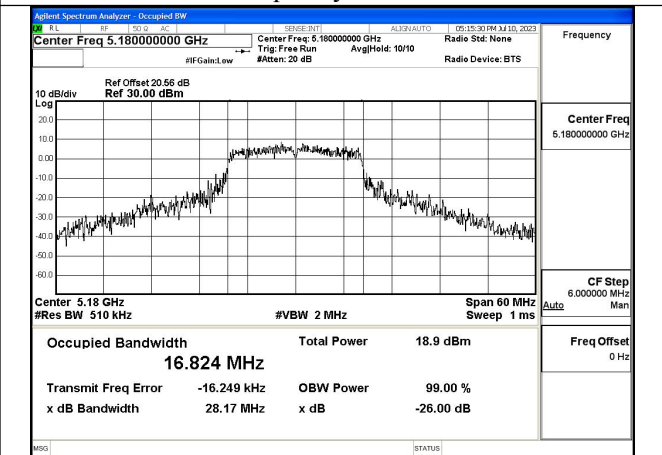

Test Mode: 802.11a

Mode:802.11a Frequency:5180MHz Ant:Chain0

Mode:802.11a Frequency:5220MHz Ant:Chain0

Mode:802.11a Frequency:5240MHz Ant:Chain0

Mode:802.11a Frequency:5180MHz Ant:Chain1

Mode:802.11a Frequency:5220MHz Ant:Chain1