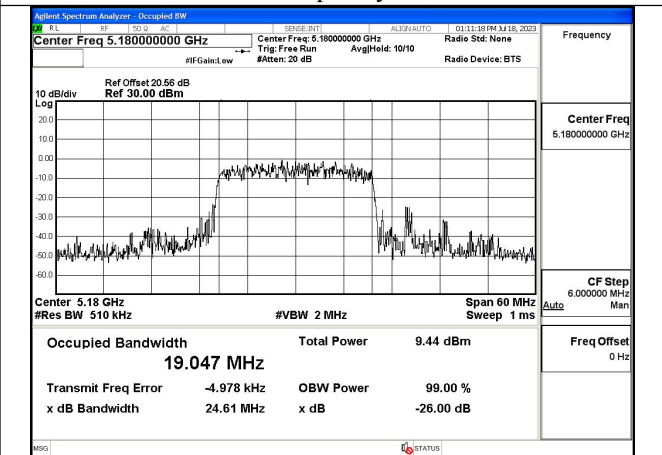

Mode:802.11ax HE20 Frequency:5180MHz Ant:Chain0

Mode:802.11ax HE20 Frequency:5220MHz Ant:Chain0