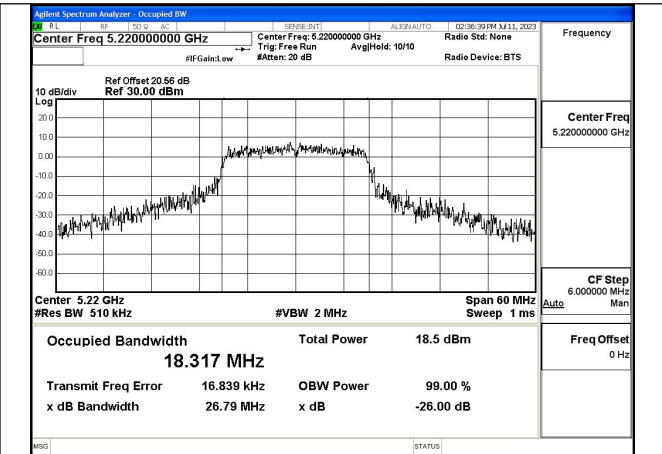

Mode:802.11n HT20 Frequency:5180MHz Ant:Chain1

Mode:802.11n HT20 Frequency:5220MHz Ant:Chain1

Mode:802.11n HT20 Frequency:5240MHz Ant:Chain1

Test Mode: 802.11ac VHT20

Mode:802.11ac VHT20 Frequency:5180MHz  
Ant:Chain0