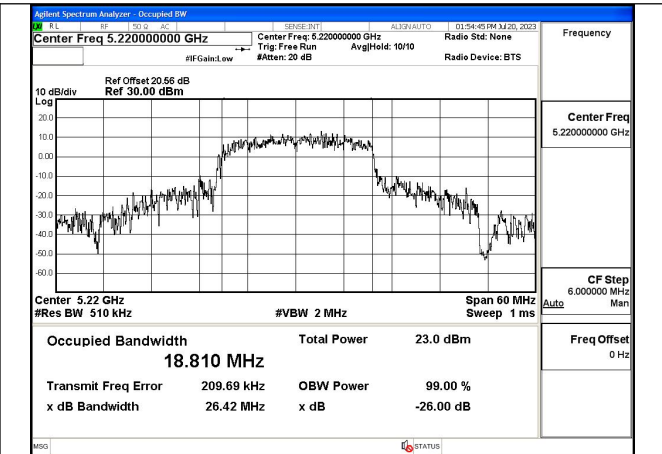

Test Mode: 802.11ax HE20