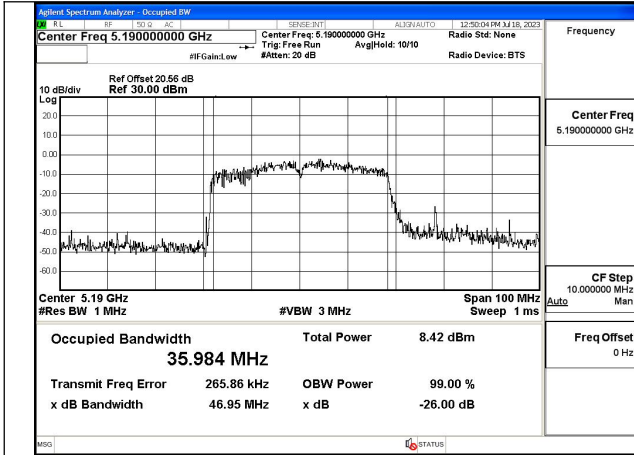

Test Mode: 802.11n HT40

Mode:802.11n HT40 Frequency:5190MHz Ant:Chain0