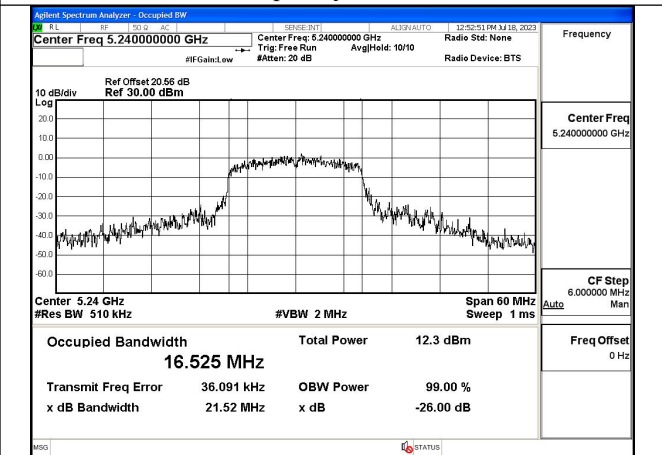

Test Mode: 802.11a

Mode:802.11a Frequency:5180MHz Ant:Chain0

Mode:802.11a Frequency:5220MHz Ant:Chain0

Mode:802.11a Frequency:5240MHz Ant:Chain0

Mode:802.11a Frequency:5180MHz Ant:Chain1

Mode:802.11a Frequency:5220MHz Ant:Chain1