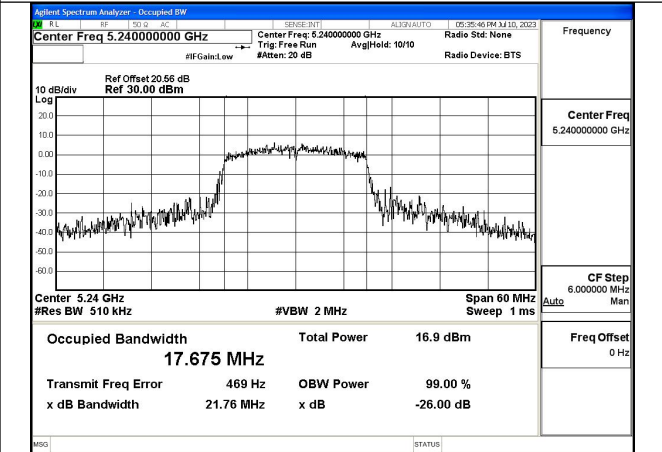

Mode:802.11n HT20 Frequency:5180MHz Ant:Chain1

Mode:802.11n HT20 Frequency:5220MHz Ant:Chain1

Mode:802.11n HT20 Frequency:5240MHz Ant:Chain1