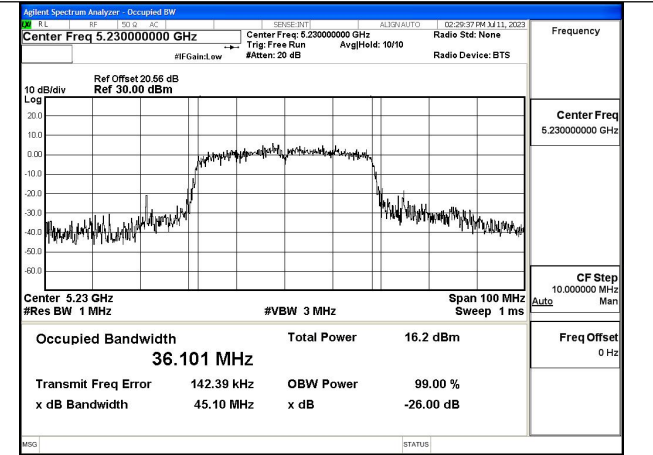

Test Mode: 802.11n HT40

Mode:802.11n HT40 Frequency:5230MHz Ant:Chain0