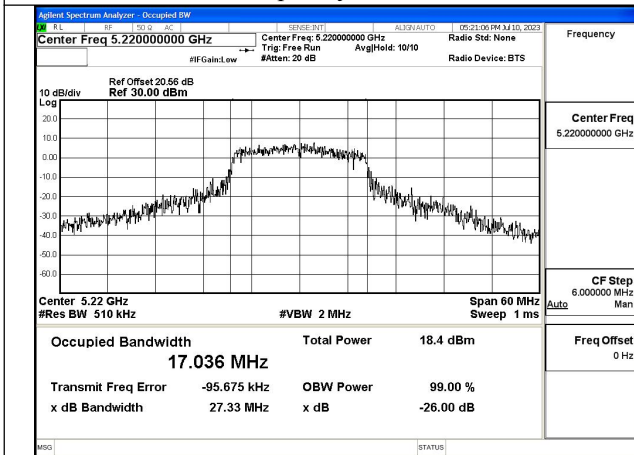

Test Mode: 802.11a

Mode:802.11a Frequency:5180MHz Ant:Chain0

Mode:802.11a Frequency:5220MHz Ant:Chain0

Mode:802.11a Frequency:5240MHz Ant:Chain0

Mode:802.11a Frequency:5180MHz Ant:Chain1

Mode:802.11a Frequency:5220MHz Ant:Chain1