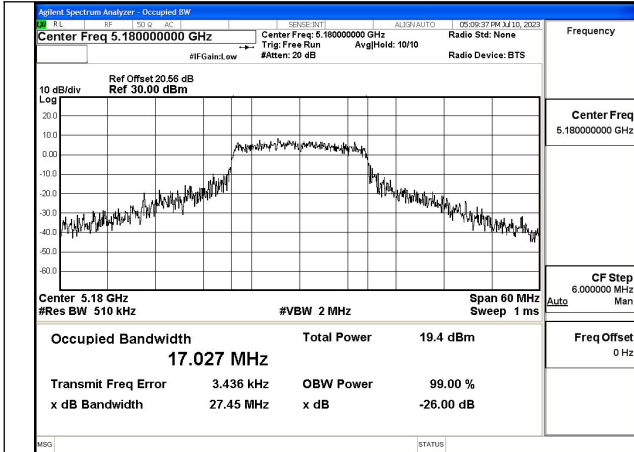

Test Mode: 802.11a

Mode:802.11a Frequency:5180MHz Ant:Chain0