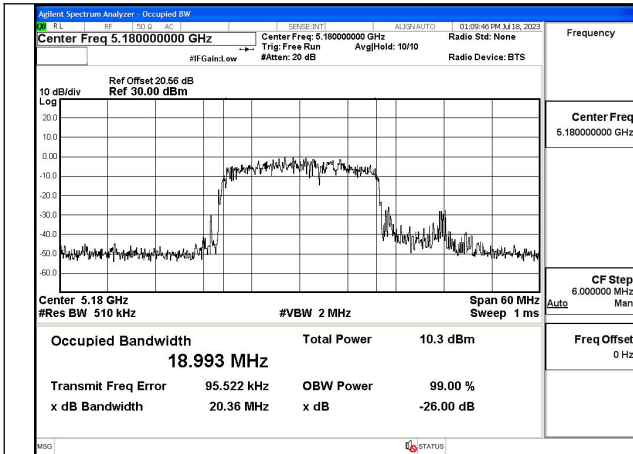

Test Mode: 802.11ax HE20