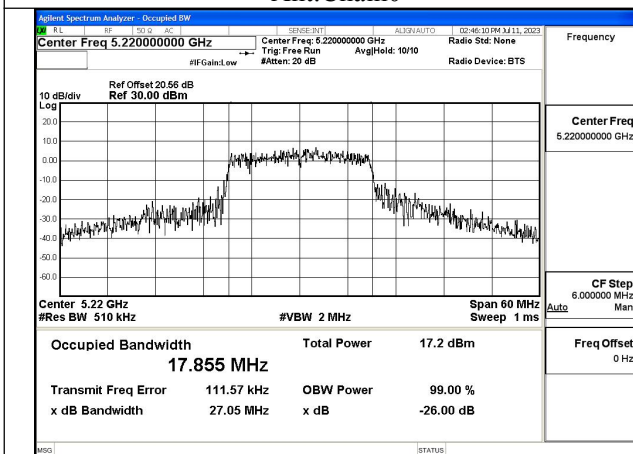

Mode:802.11ac VHT20 Frequency:5220MHz
Ant:Chain1