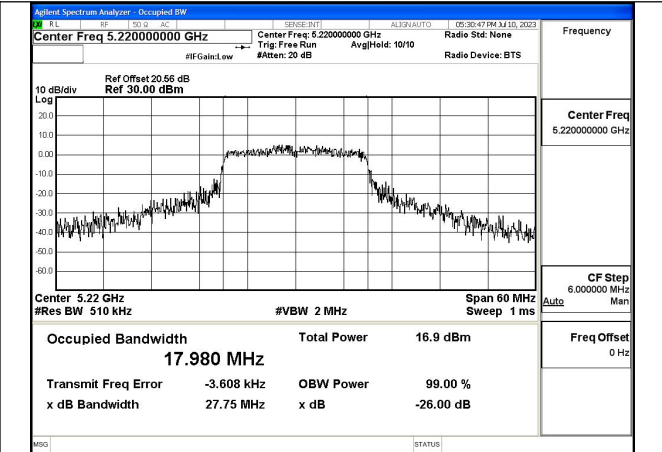

Test Mode: 802.11n HT20