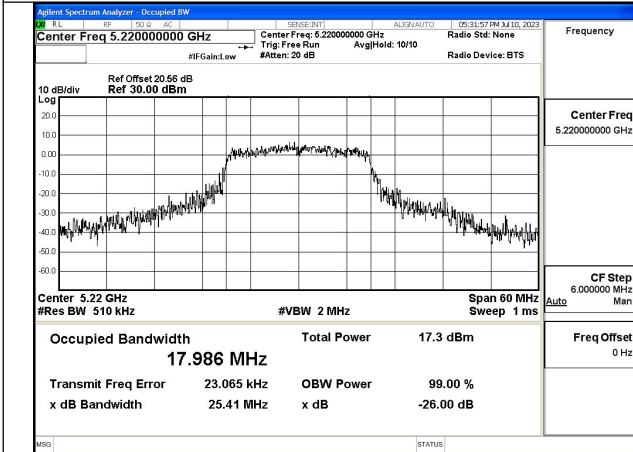

Mode:802.11a Frequency:5240MHz Ant:Chain1

Test Mode: 802.11n HT20

Mode:802.11n HT20 Frequency:5180MHz Ant:Chain0

Mode:802.11n HT20 Frequency:5220MHz Ant:Chain0

Mode:802.11n HT20 Frequency:5240MHz Ant:Chain0