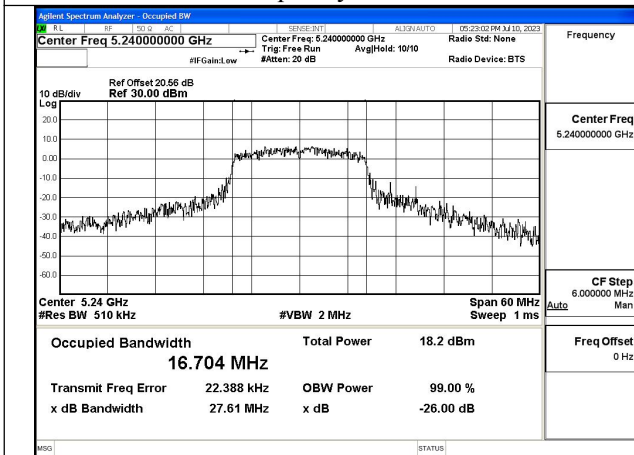

Mode:802.11a Frequency:5240MHz Ant:Chain0