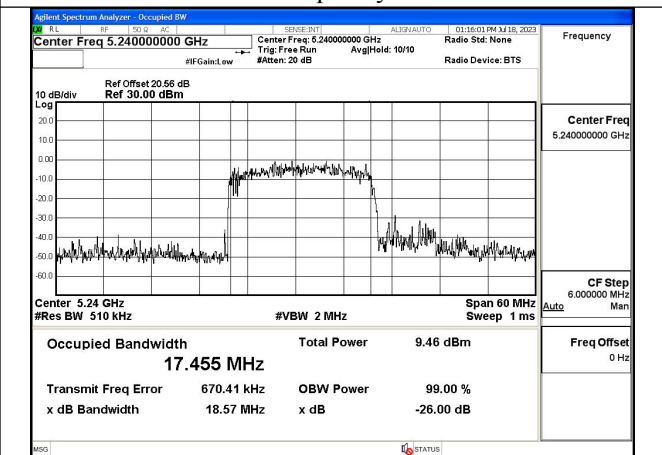

Mode:802.11ax HE20 Frequency:5240MHz Ant:Chain0

Mode:802.11ax HE20 Frequency:5180MHz Ant:Chain1

Mode:802.11ax HE20 Frequency:5220MHz Ant:Chain1

Mode:802.11ax HE20 Frequency:5240MHz Ant:Chain1