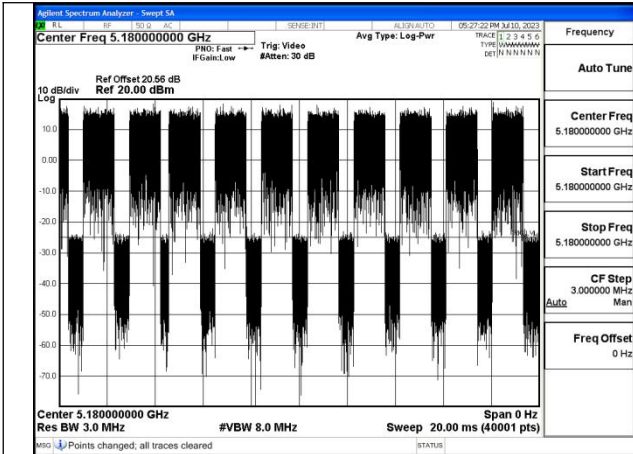

### Duty Cycle

Test Mode	Frequency (MHz)	Duty Cycle (%)	Correction Factor(dB)	Plot
802.11a	5180	99.55%	0	Fig.1
802.11a	5180	99.56%	0	Fig.2
802.11n HT20	5180	99.61%	0	Fig.3
802.11n HT20	5180	99.56%	0	Fig.4
802.11ac VHT20	5180	99.50%	0	Fig.5
802.11ac VHT20	5180	99.57%	0	Fig.6
802.11ax HE20	5180	99.08%	0	Fig.7
802.11ax HE20	5180	99.16%	0	Fig.8
802.11n HT40	5190	99.36%	0	Fig.9
802.11n HT40	5190	99.36%	0	Fig.10
802.11ac VHT40	5190	99.43%	0	Fig.11
802.11ac VHT40	5190	99.26%	0	Fig.12
802.11ax HE40	5190	98.66%	0	Fig.13
802.11ax HE40	5190	99.02%	0	Fig.14
802.11ac VHT80	5210	99.16%	0	Fig.15
802.11ac VHT80	5210	99.11%	0	Fig.16
802.11ax HE80	5210	99.09%	0	Fig.17
802.11ax HE80	5210	99.20%	0	Fig.18

Note: Correction Factor=10\*log (1/Duty Cycle)

Fig.3

Fig.4

Fig.5

Fig.6

Fig.7

Fig.8

Fig.9