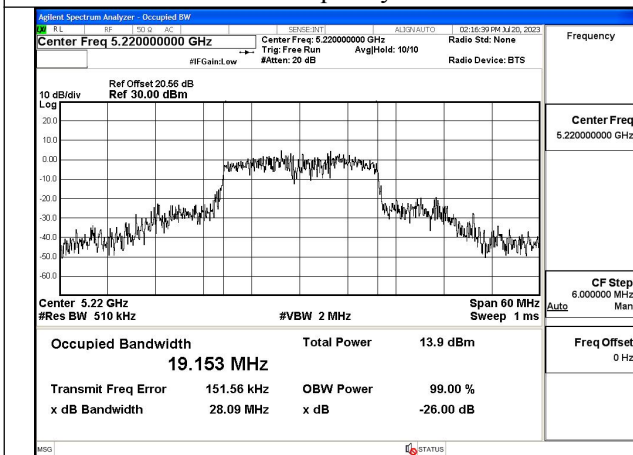

Mode:802.11ax HE20 Frequency:5240MHz Ant:Chain0

Mode:802.11ax HE20 Frequency:5180MHz Ant:Chain1

Mode:802.11ax HE20 Frequency:5220MHz Ant:Chain1

Mode:802.11ax HE20 Frequency:5240MHz Ant:Chain1