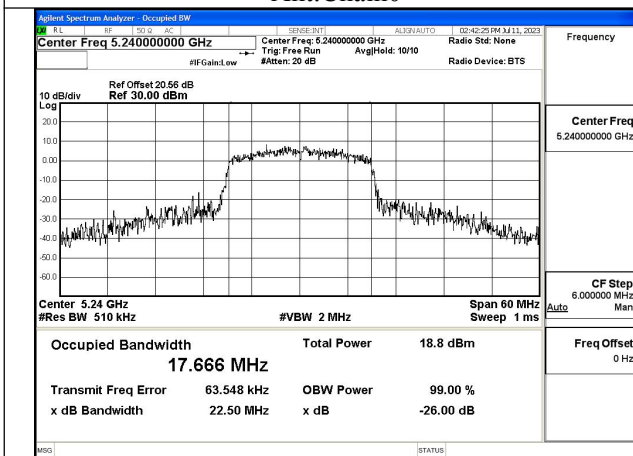

Mode:802.11ac VHT20 Frequency:5240MHz
Ant:Chain0