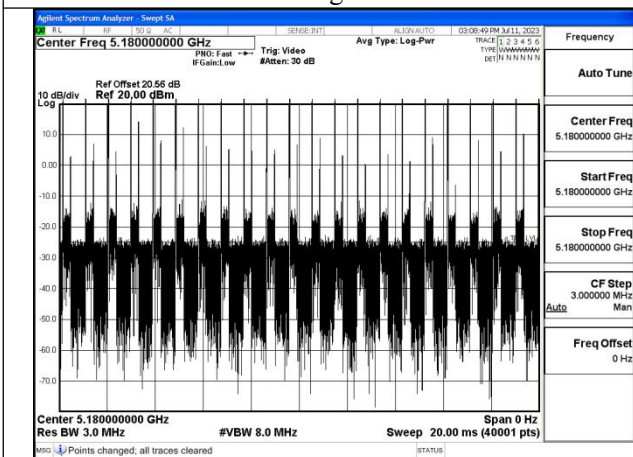

### Duty Cycle

Test Mode	Frequency (MHz)	Duty Cycle (%)	Correction Factor(dB)	Plot
802.11a	5180	99.55%	0	Fig.1
802.11a	5180	99.56%	0	Fig.2
802.11n HT20	5180	99.61%	0	Fig.3
802.11n HT20	5180	99.56%	0	Fig.4
802.11ac VHT20	5180	99.50%	0	Fig.5
802.11ac VHT20	5180	99.57%	0	Fig.6
802.11ax HE20	5180	99.08%	0	Fig.7
802.11ax HE20	5180	99.16%	0	Fig.8
802.11n HT40	5190	99.36%	0	Fig.9
802.11n HT40	5190	99.36%	0	Fig.10
802.11ac VHT40	5190	99.43%	0	Fig.11
802.11ac VHT40	5190	99.26%	0	Fig.12
802.11ax HE40	5190	98.66%	0	Fig.13
802.11ax HE40	5190	99.02%	0	Fig.14
802.11ac VHT80	5210	99.16%	0	Fig.15
802.11ac VHT80	5210	99.11%	0	Fig.16
802.11ax HE80	5210	99.09%	0	Fig.17
802.11ax HE80	5210	99.20%	0	Fig.18

Note: Correction Factor=10\*log (1/Duty Cycle)

Fig.3

Fig.4

Fig.5

Fig.6

Fig.7

Fig.8

Fig.9