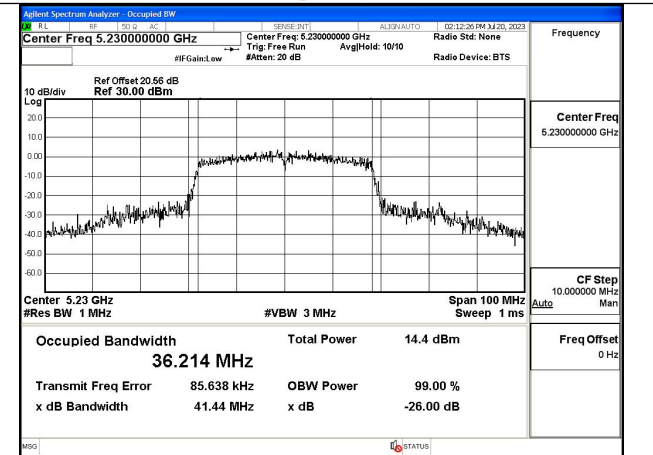

Mode:802.11n HT40 Frequency:5230MHz Ant:Chain1