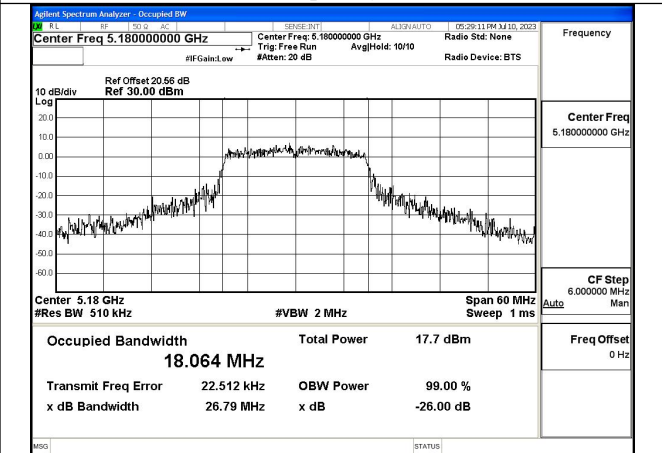

Mode:802.11a Frequency:5240MHz Ant:Chain1

Test Mode: 802.11n HT20

Mode:802.11n HT20 Frequency:5180MHz Ant:Chain0

Mode:802.11n HT20 Frequency:5220MHz Ant:Chain0

Mode:802.11n HT20 Frequency:5240MHz Ant:Chain0