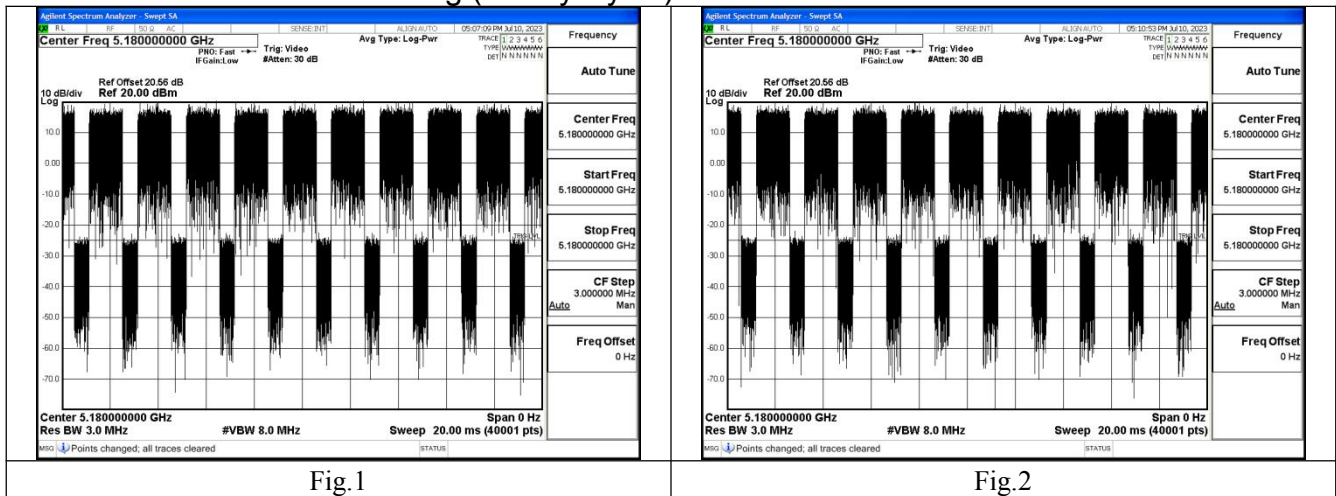

APPENDIX A – TEST DATA OF CONDUCTED EMISSION

Duty Cycle

Test Mode	Frequency (MHz)	Duty Cycle (%)	Correction Factor(dB)	Plot
802.11a	5180	99.55%	0	Fig.1
802.11a	5180	99.56%	0	Fig.2
802.11n HT20	5180	99.61%	0	Fig.3
802.11n HT20	5180	99.56%	0	Fig.4
802.11ac VHT20	5180	99.50%	0	Fig.5
802.11ac VHT20	5180	99.57%	0	Fig.6
802.11ax HE20	5180	99.08%	0	Fig.7
802.11ax HE20	5180	99.16%	0	Fig.8
802.11n HT40	5190	99.36%	0	Fig.9
802.11n HT40	5190	99.36%	0	Fig.10
802.11ac VHT40	5190	99.43%	0	Fig.11
802.11ac VHT40	5190	99.26%	0	Fig.12
802.11ax HE40	5190	98.66%	0	Fig.13
802.11ax HE40	5190	99.02%	0	Fig.14
802.11ac VHT80	5210	99.16%	0	Fig.15
802.11ac VHT80	5210	99.11%	0	Fig.16
802.11ax HE80	5210	99.09%	0	Fig.17
802.11ax HE80	5210	99.20%	0	Fig.18

Note: Correction Factor=10*log (1/Duty Cycle)