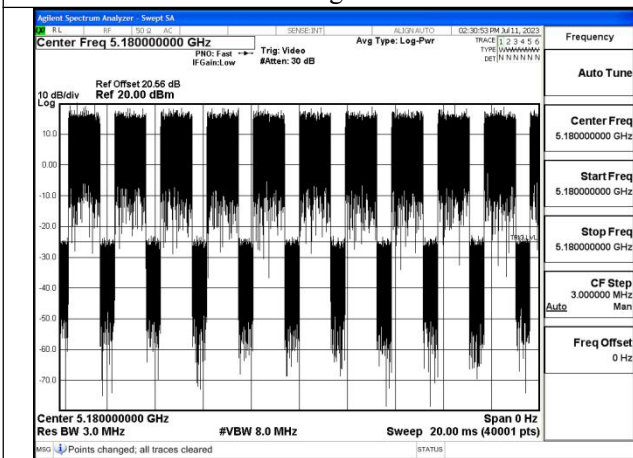

### Duty Cycle

Test Mode	Frequency (MHz)	Duty Cycle (%)	Correction Factor(dB)	Plot
802.11a	5180	99.55%	0	Fig.1
802.11a	5180	99.56%	0	Fig.2
802.11n HT20	5180	99.61%	0	Fig.3
802.11n HT20	5180	99.56%	0	Fig.4
802.11ac VHT20	5180	99.50%	0	Fig.5
802.11ac VHT20	5180	99.57%	0	Fig.6
802.11ax HE20	5180	99.08%	0	Fig.7
802.11ax HE20	5180	99.16%	0	Fig.8
802.11n HT40	5190	99.36%	0	Fig.9
802.11n HT40	5190	99.36%	0	Fig.10
802.11ac VHT40	5190	99.43%	0	Fig.11
802.11ac VHT40	5190	99.26%	0	Fig.12
802.11ax HE40	5190	98.66%	0	Fig.13
802.11ax HE40	5190	99.02%	0	Fig.14
802.11ac VHT80	5210	99.16%	0	Fig.15
802.11ac VHT80	5210	99.11%	0	Fig.16
802.11ax HE80	5210	99.09%	0	Fig.17
802.11ax HE80	5210	99.20%	0	Fig.18

Note: Correction Factor=10\*log (1/Duty Cycle)

Fig.3

Fig.4

Fig.5

Fig.6

Fig.7

Fig.8

Fig.9