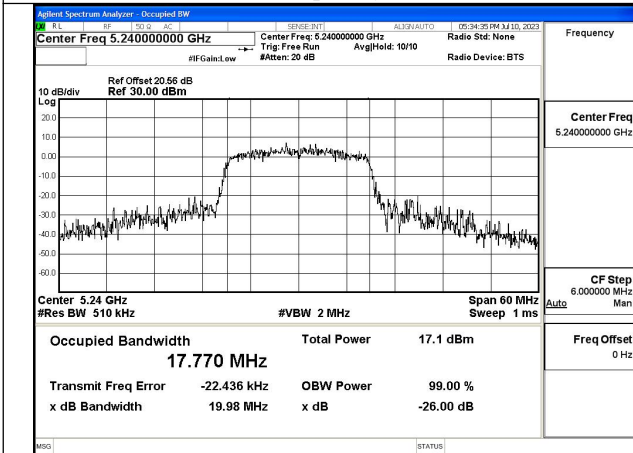

Mode:802.11n HT20 Frequency:5180MHz Ant:Chain0