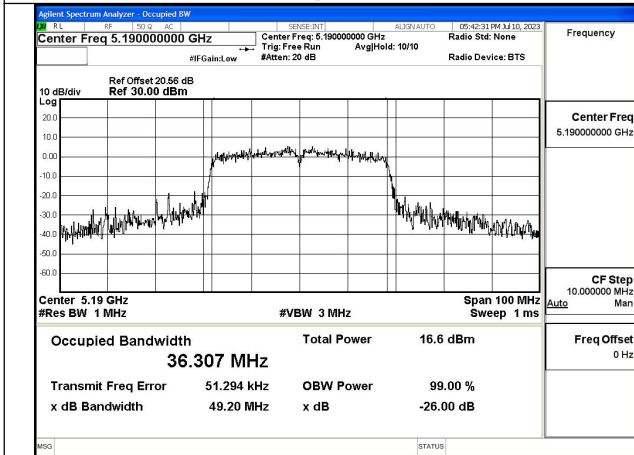

Mode:802.11n HT40 Frequency:5190MHz Ant:Chain1