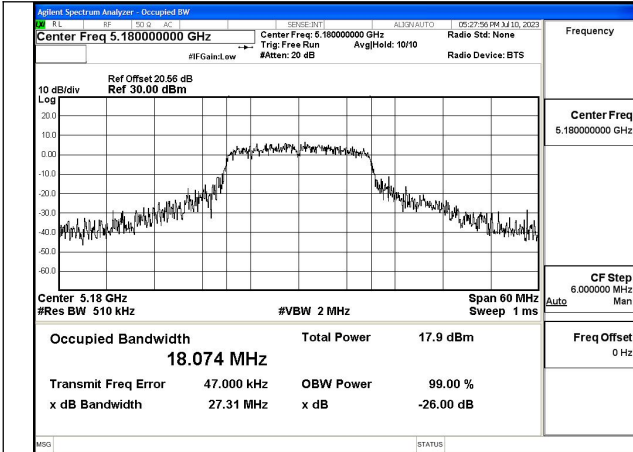

Test Mode: 802.11n HT20