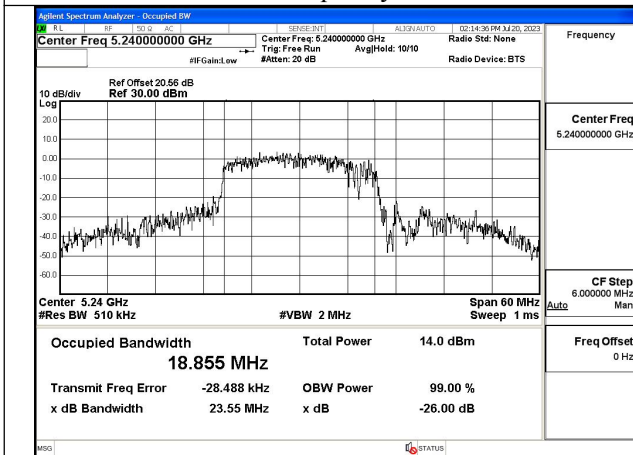

Mode:802.11ax HE20 Frequency:5180MHz Ant:Chain0

Mode:802.11ax HE20 Frequency:5220MHz Ant:Chain0