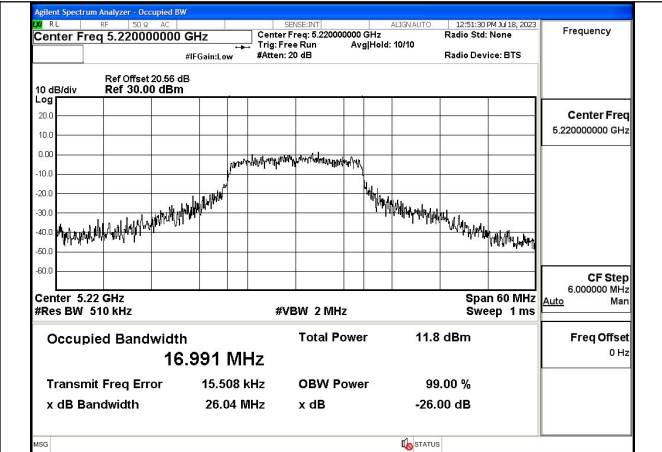

Mode:802.11a Frequency:5220MHz Ant:Chain0