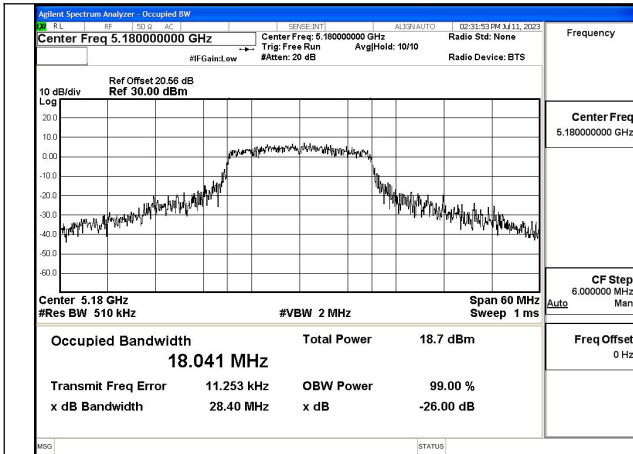

Mode:802.11n HT20 Frequency:5180MHz Ant:Chain1

Mode:802.11n HT20 Frequency:5220MHz Ant:Chain1

Mode:802.11n HT20 Frequency:5240MHz Ant:Chain1

Test Mode: 802.11ac VHT20

Mode:802.11ac VHT20 Frequency:5180MHz  
Ant:Chain0