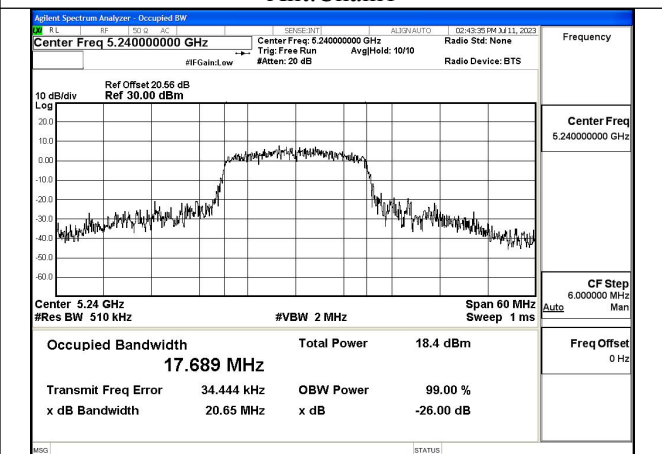

Mode:802.11ac VHT20 Frequency:5220MHz  
Ant:Chain0

Mode:802.11ac VHT20 Frequency:5240MHz  
Ant:Chain0

Mode:802.11ac VHT20 Frequency:5180MHz  
Ant:Chain1

Mode:802.11ac VHT20 Frequency:5220MHz  
Ant:Chain1