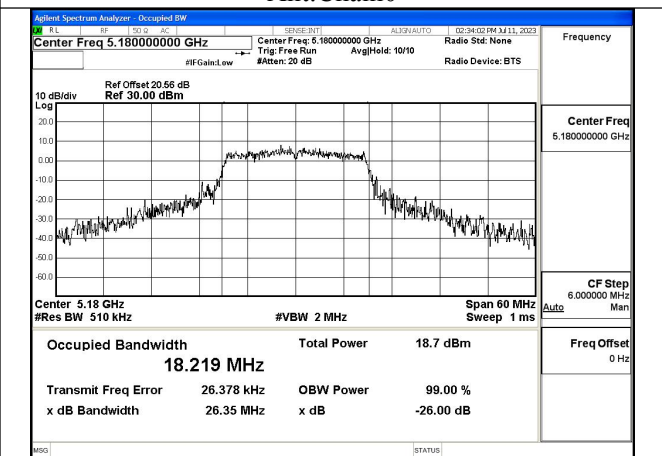

Mode:802.11n HT20 Frequency:5180MHz Ant:Chain1

Mode:802.11n HT20 Frequency:5220MHz Ant:Chain1

Mode:802.11n HT20 Frequency:5240MHz Ant:Chain1

Test Mode: 802.11ac VHT20

Mode:802.11ac VHT20 Frequency:5180MHz  
Ant:Chain0

Mode:802.11ac VHT20 Frequency:5220MHz  
Ant:Chain0

Mode:802.11ac VHT20 Frequency:5240MHz  
Ant:Chain0

Mode:802.11ac VHT20 Frequency:5180MHz  
Ant:Chain1

Mode:802.11ac VHT20 Frequency:5220MHz  
Ant:Chain1