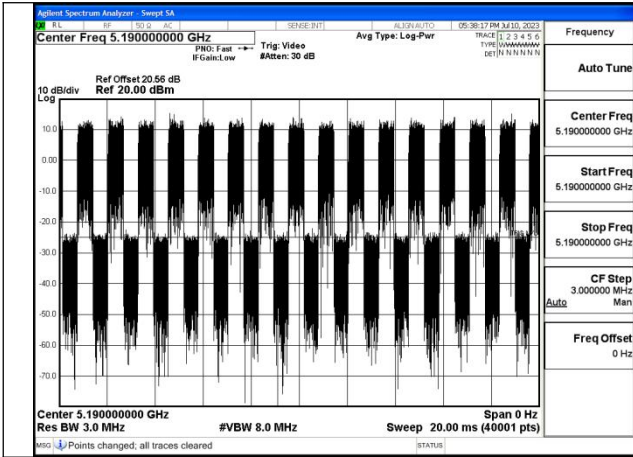

### Duty Cycle

Test Mode	Frequency (MHz)	Duty Cycle (%)	Correction Factor(dB)	Plot
802.11a	5180	99.55%	0	Fig.1
802.11a	5180	99.56%	0	Fig.2
802.11n HT20	5180	99.61%	0	Fig.3
802.11n HT20	5180	99.56%	0	Fig.4
802.11ac VHT20	5180	99.50%	0	Fig.5
802.11ac VHT20	5180	99.57%	0	Fig.6
802.11ax HE20	5180	99.08%	0	Fig.7
802.11ax HE20	5180	99.16%	0	Fig.8
802.11n HT40	5190	99.36%	0	Fig.9
802.11n HT40	5190	99.36%	0	Fig.10
802.11ac VHT40	5190	99.43%	0	Fig.11
802.11ac VHT40	5190	99.26%	0	Fig.12
802.11ax HE40	5190	98.66%	0	Fig.13
802.11ax HE40	5190	99.02%	0	Fig.14
802.11ac VHT80	5210	99.16%	0	Fig.15
802.11ac VHT80	5210	99.11%	0	Fig.16
802.11ax HE80	5210	99.09%	0	Fig.17
802.11ax HE80	5210	99.20%	0	Fig.18

Note: Correction Factor=10\*log (1/Duty Cycle)

Fig.3

Fig.4

Fig.5

Fig.6

Fig.7

Fig.8

Fig.9