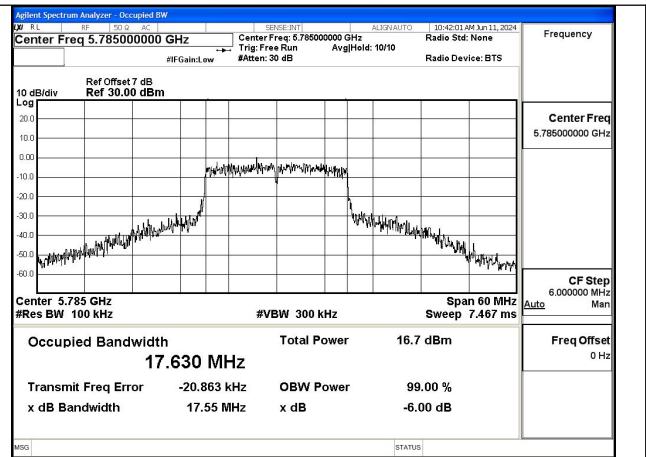

Mode:802.11n HT20 Frequency:5785MHz Ant:Chain0

Mode:802.11n HT20 Frequency:5825MHz Ant:Chain0

Mode:802.11n HT20 Frequency:5745MHz Ant:Chain1

Mode:802.11n HT20 Frequency:5785MHz Ant:Chain1

Mode:802.11n HT20 Frequency:5825MHz Ant:Chain1

Test Mode: 802.11ac VHT20

Mode:802.11ac VHT20 Frequency:5745MHz
Ant:Chain0

Mode:802.11ac VHT20 Frequency:5785MHz
Ant:Chain0

Mode:802.11ac VHT20 Frequency:5825MHz
Ant:Chain0

Mode:802.11ac VHT20 Frequency:5745MHz
Ant:Chain1