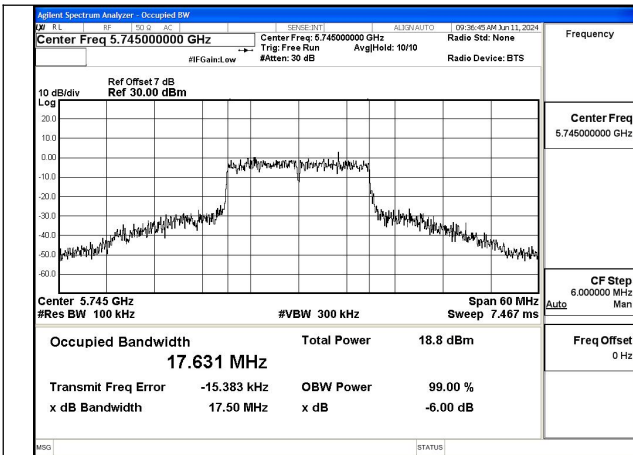

Mode:802.11a Frequency:5825MHz Ant:Chain0

Mode:802.11a Frequency:5745MHz Ant:Chain1

Mode:802.11a Frequency:5785MHz Ant:Chain1

Mode:802.11a Frequency:5825MHz Ant:Chain1

Test Mode: 802.11n HT20

Mode:802.11n HT20 Frequency:5745MHz Ant:Chain0