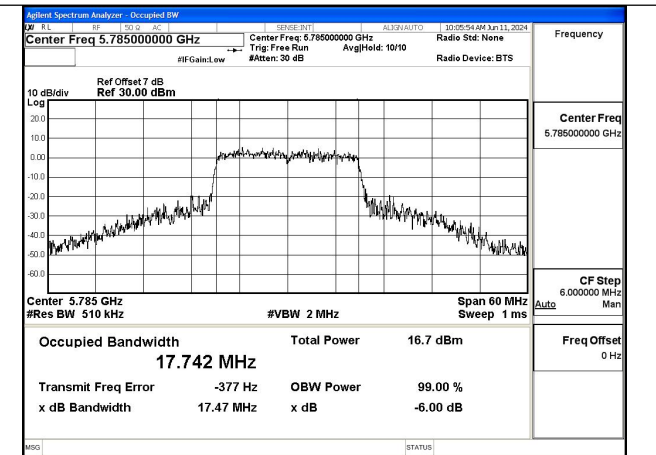

Test Mode: 802.11n HT20

Mode:802.11n HT20 Frequency:5745MHz Ant:Chain0

Mode:802.11n HT20 Frequency:5785MHz Ant:Chain0

Mode:802.11n HT20 Frequency:5825MHz Ant:Chain0

Mode:802.11n HT20 Frequency:5745MHz Ant:Chain1