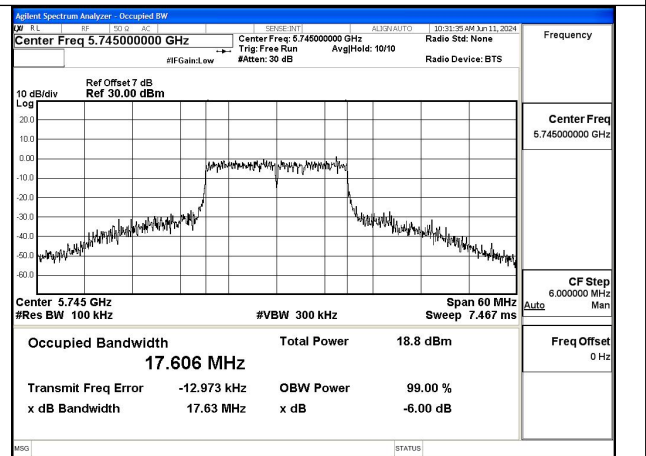

Test Mode: 802.11ac VHT20

Mode:802.11ac VHT20 Frequency:5745MHz
Ant:Chain0

Mode:802.11ac VHT20 Frequency:5785MHz
Ant:Chain0

Mode:802.11ac VHT20 Frequency:5825MHz
Ant:Chain0

Mode:802.11ac VHT20 Frequency:5745MHz
Ant:Chain1