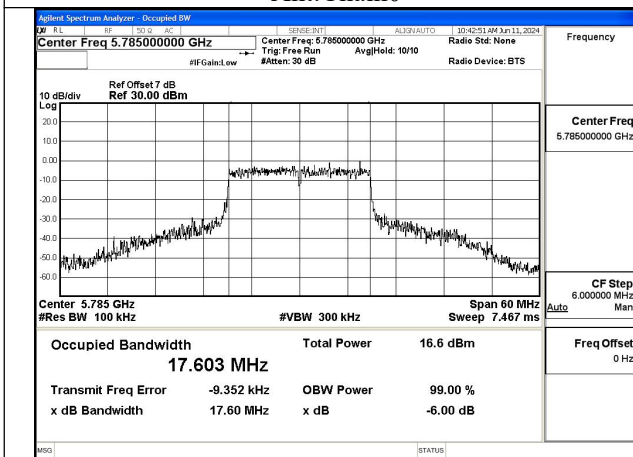

Test Mode: 802.11ac VHT20

Mode:802.11ac VHT20 Frequency:5745MHz
Ant:Chain0

Mode:802.11ac VHT20 Frequency:5785MHz
Ant:Chain0

Mode:802.11ac VHT20 Frequency:5825MHz
Ant:Chain0

Mode:802.11ac VHT20 Frequency:5745MHz
Ant:Chain1