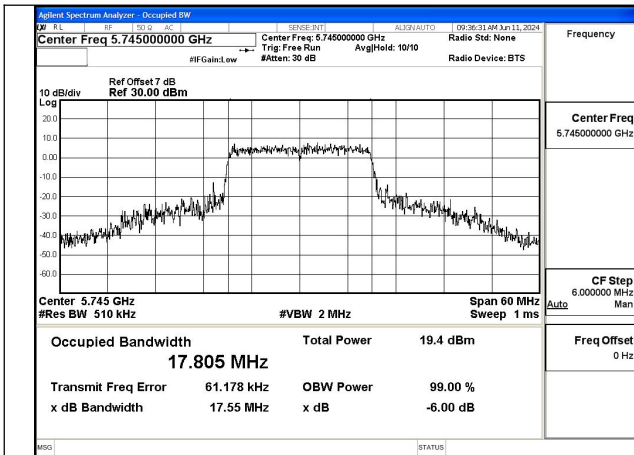

Test Mode: 802.11n HT20

Mode:802.11n HT20 Frequency:5745MHz Ant:Chain0

Mode:802.11n HT20 Frequency:5785MHz Ant:Chain0

Mode:802.11n HT20 Frequency:5825MHz Ant:Chain0

Mode:802.11n HT20 Frequency:5745MHz Ant:Chain1