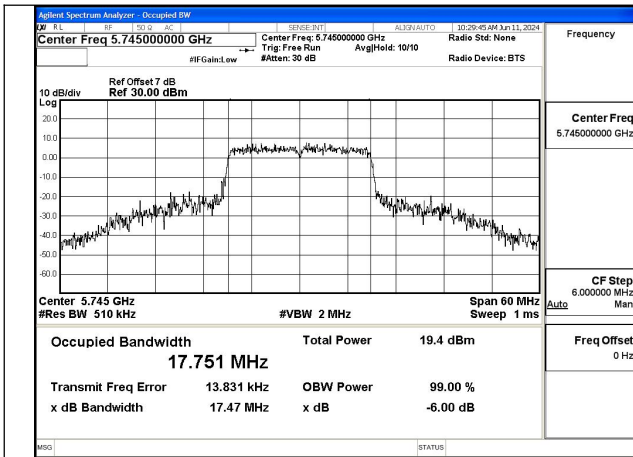

Test Mode: 802.11ac VHT20

Mode:802.11ac VHT20 Frequency:5745MHz
Ant:Chain0