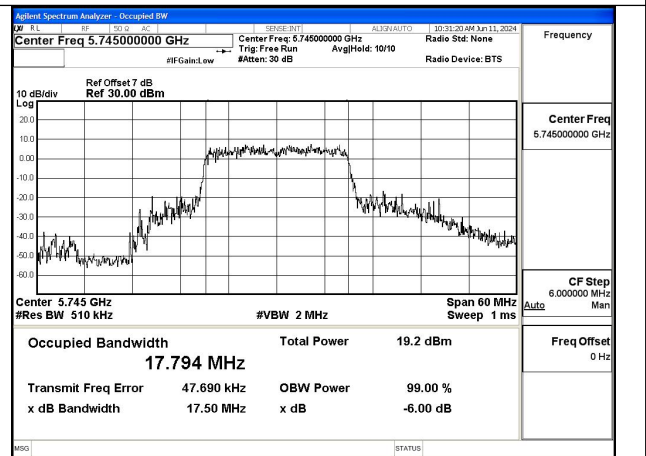

Mode:802.11ac VHT20 Frequency:5745MHz
Ant:Chain1