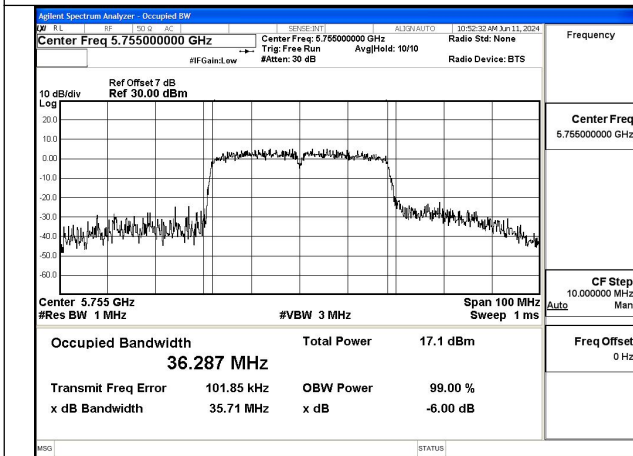

Mode:802.11ac VHT40 Frequency:5755MHz
Ant:Chain1