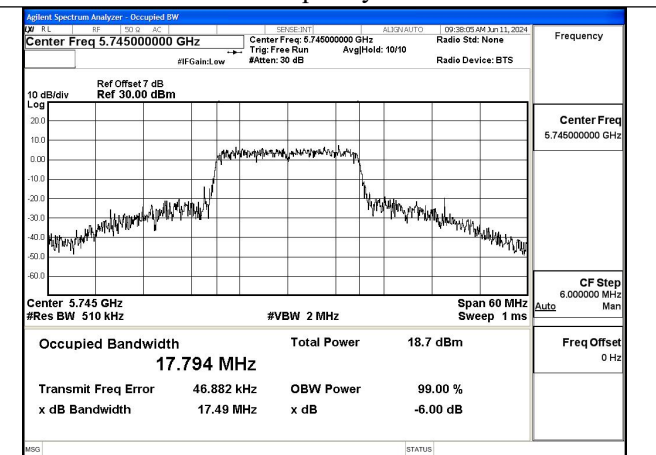

Test Mode: 802.11n HT20

Mode:802.11n HT20 Frequency:5745MHz Ant:Chain0

Mode:802.11n HT20 Frequency:5785MHz Ant:Chain0

Mode:802.11n HT20 Frequency:5825MHz Ant:Chain0

Mode:802.11n HT20 Frequency:5745MHz Ant:Chain1