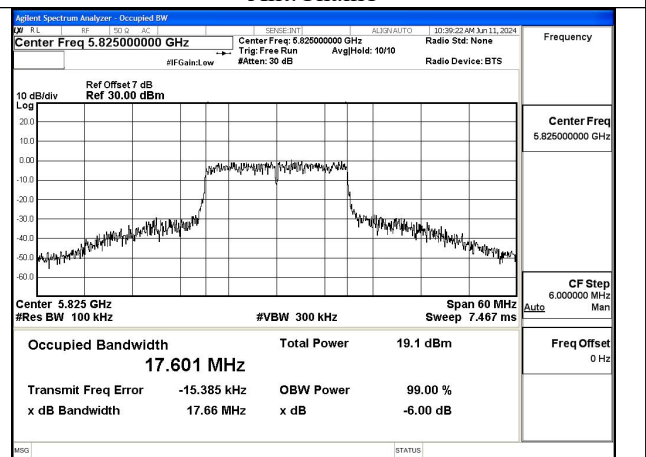

Mode:802.11ac VHT20 Frequency:5825MHz
Ant:Chain1