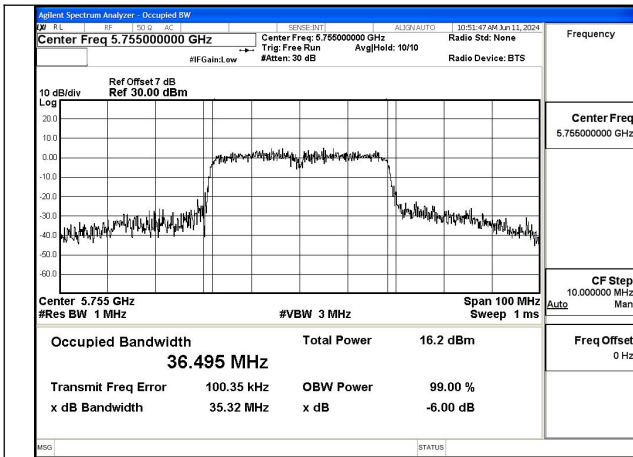

Mode:802.11n HT40 Frequency:5755MHz Ant:Chain0

Mode:802.11n HT40 Frequency:5795MHz Ant:Chain0

Mode:802.11n HT40 Frequency:5755MHz Ant:Chain1

Mode:802.11n HT40 Frequency:5795MHz Ant:Chain1

Test Mode: 802.11ac VHT40