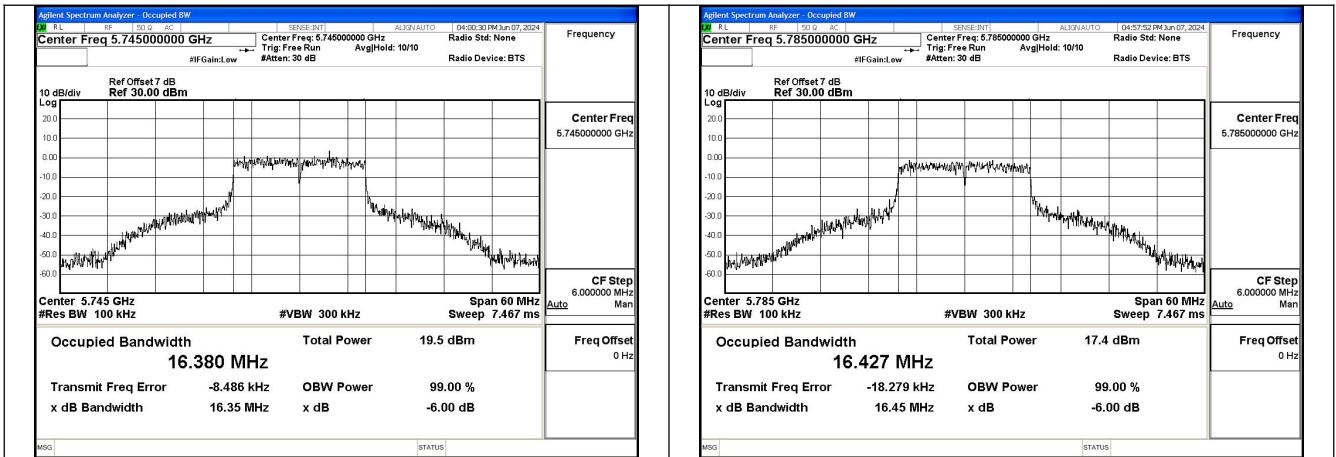

Test Mode: 802.11a

Mode:802.11a Frequency:5745MHz Ant:Chain0

Mode:802.11a Frequency:5785MHz Ant:Chain0