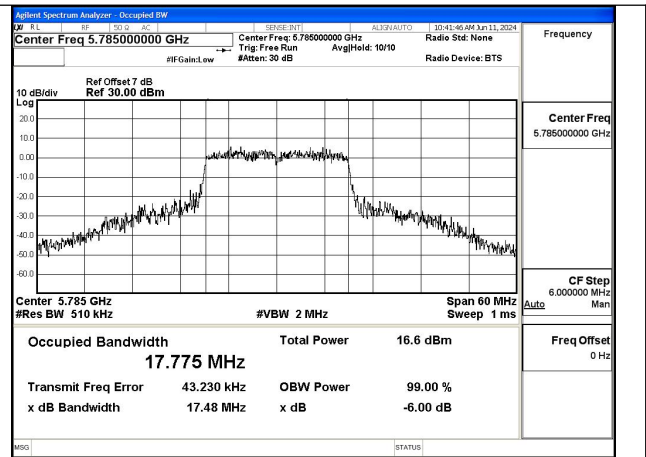

Mode:802.11ac VHT20 Frequency:5785MHz
Ant:Chain0