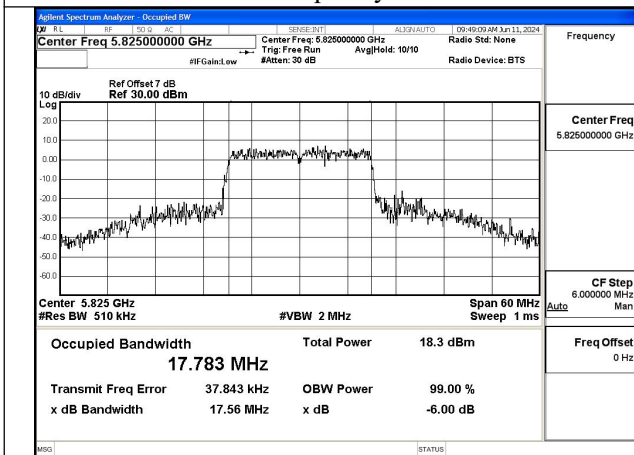

Test Mode: 802.11n HT20

Mode:802.11n HT20 Frequency:5745MHz Ant:Chain0

Mode:802.11n HT20 Frequency:5785MHz Ant:Chain0

Mode:802.11n HT20 Frequency:5825MHz Ant:Chain0

Mode:802.11n HT20 Frequency:5745MHz Ant:Chain1