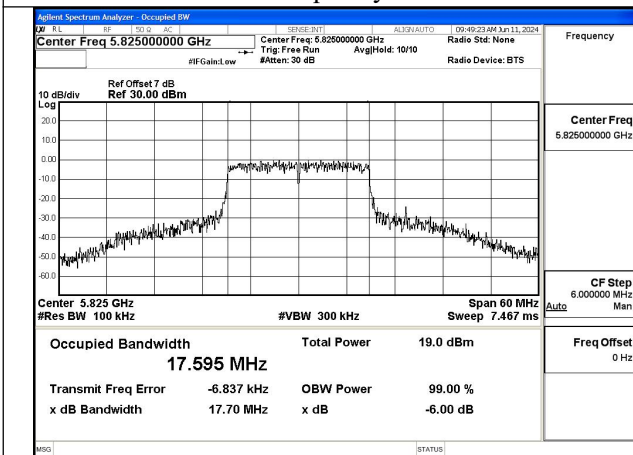

Mode:802.11n HT20 Frequency:5745MHz Ant:Chain0

Mode:802.11n HT20 Frequency:5785MHz Ant:Chain0