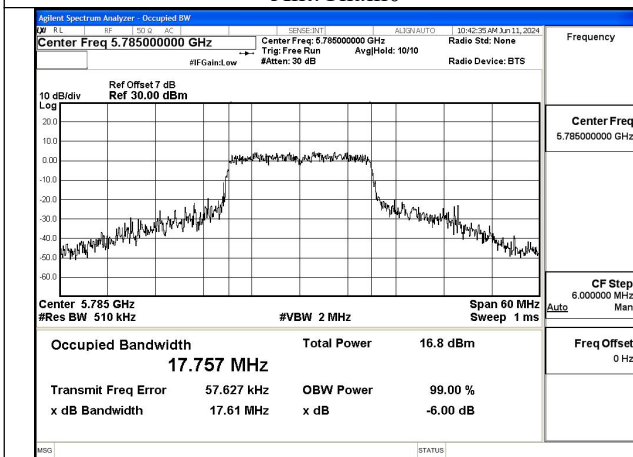

Mode:802.11ac VHT20 Frequency:5785MHz
Ant:Chain1