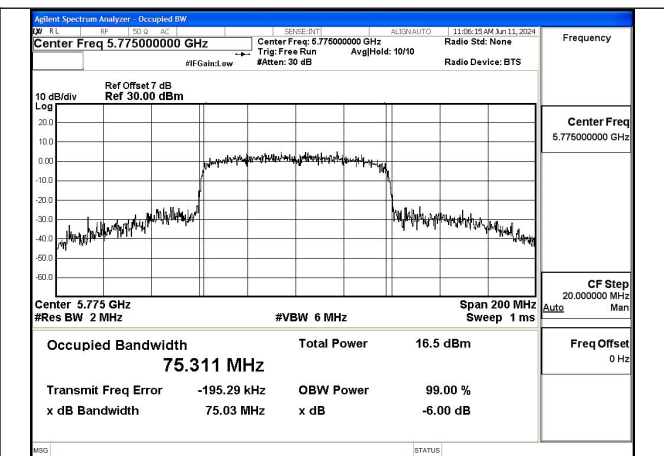

Mode:802.11ac VHT40 Frequency:5755MHz
Ant:Chain0

Mode:802.11ac VHT40 Frequency:5795MHz
Ant:Chain0

Mode:802.11ac VHT40 Frequency:5755MHz
Ant:Chain1

Mode:802.11ac VHT40 Frequency:5795MHz
Ant:Chain1

Test Mode: 802.11ac VHT80

Mode:802.11ac VHT80 Frequency:5775MHz
Ant:Chain0

Mode:802.11ac VHT80 Frequency:5775MHz
Ant:Chain1

6dB Bandwidth

Offset 7dB = Attenuator + Temporary antenna connector loss + Cable loss

Test Mode	Antenna	6dB Bandwidth (MHz)		
		5745MHz	5785MHz	5825MHz
802.11a	Chain0	16.35	16.45	15.73
802.11a	Chain1	16.43	16.37	16.41
802.11n HT20	Chain0	17.50	16.81	17.70
802.11n HT20	Chain1	17.73	17.62	17.69
802.11ac VHT20	Chain0	17.69	17.55	17.65
802.11ac VHT20	Chain1	17.63	17.60	17.66