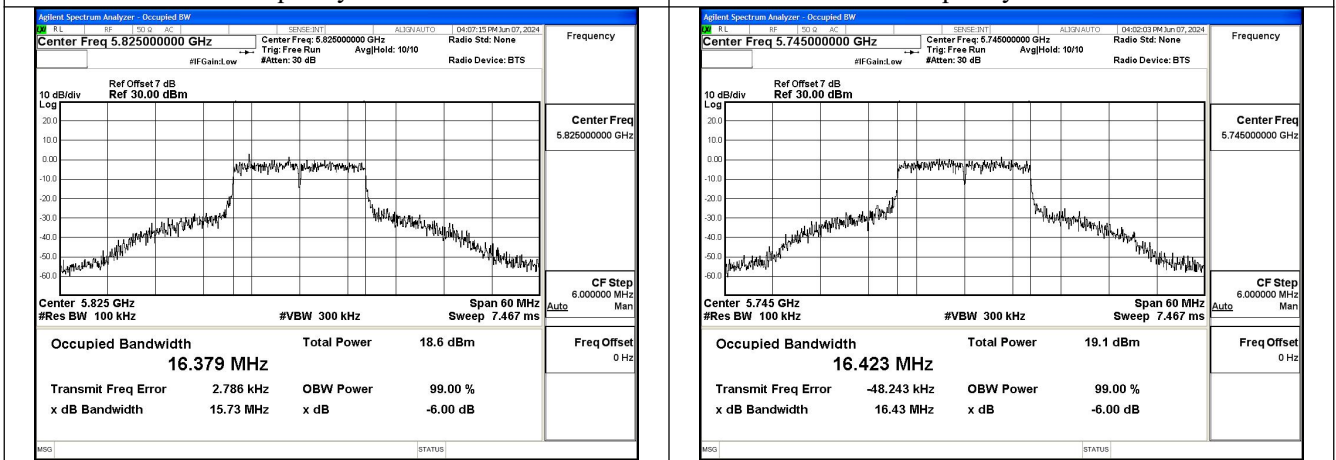

Test Mode	Antenna	6dB Bandwidth (MHz)		
		5775MHz	---	---
802.11ac VHT80	Chain0	67.51	---	---
802.11ac VHT80	Chain1	69.12	---	---

Test Mode: 802.11a

Mode:802.11a Frequency:5745MHz Ant:Chain0

Mode:802.11a Frequency:5785MHz Ant:Chain0