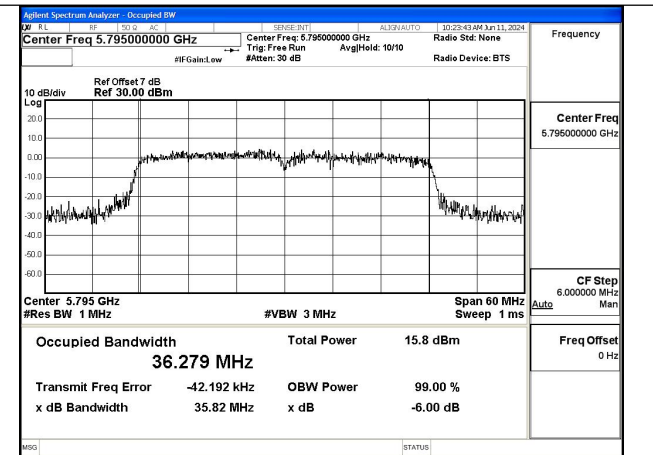

Mode:802.11ac VHT20 Frequency:5825MHz
Ant:Chain0

Mode:802.11ac VHT20 Frequency:5745MHz
Ant:Chain1

Mode:802.11ac VHT20 Frequency:5785MHz
Ant:Chain1

Mode:802.11ac VHT20 Frequency:5825MHz
Ant:Chain1

Test Mode: 802.11n HT40