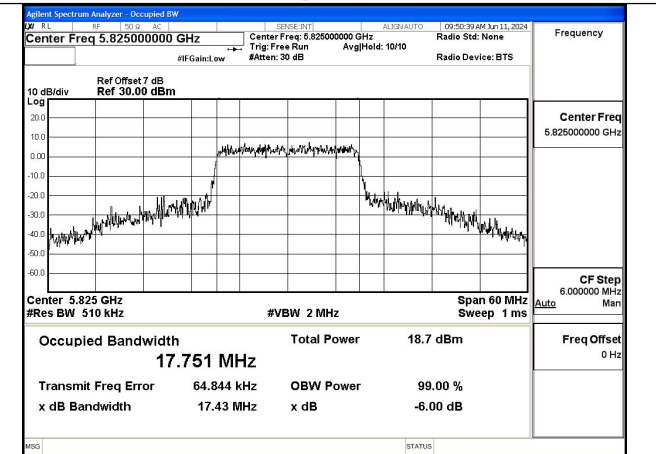

Test Mode: 802.11n HT20

Mode:802.11n HT20 Frequency:5745MHz Ant:Chain0

Mode:802.11n HT20 Frequency:5785MHz Ant:Chain0

Mode:802.11n HT20 Frequency:5825MHz Ant:Chain0

Mode:802.11n HT20 Frequency:5745MHz Ant:Chain1