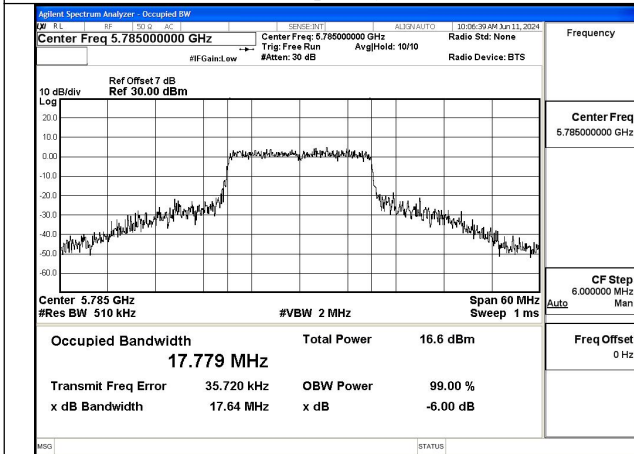

Test Mode: 802.11n HT20

Mode:802.11n HT20 Frequency:5745MHz Ant:Chain0

Mode:802.11n HT20 Frequency:5785MHz Ant:Chain0

Mode:802.11n HT20 Frequency:5825MHz Ant:Chain0

Mode:802.11n HT20 Frequency:5745MHz Ant:Chain1