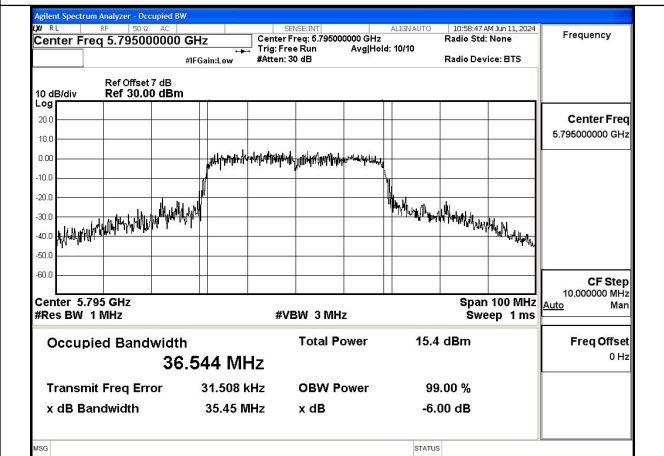

Mode:802.11ac VHT40 Frequency:5795MHz
Ant:Chain1