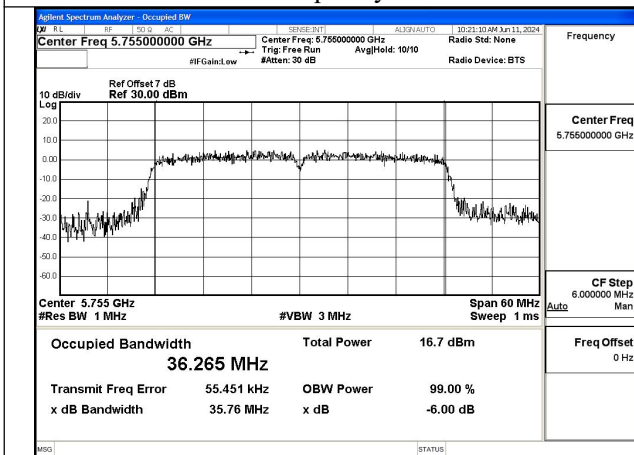

Mode:802.11n HT40 Frequency:5755MHz Ant:Chain0

Mode:802.11n HT40 Frequency:5795MHz Ant:Chain0

Mode:802.11n HT40 Frequency:5755MHz Ant:Chain1

Mode:802.11n HT40 Frequency:5795MHz Ant:Chain1