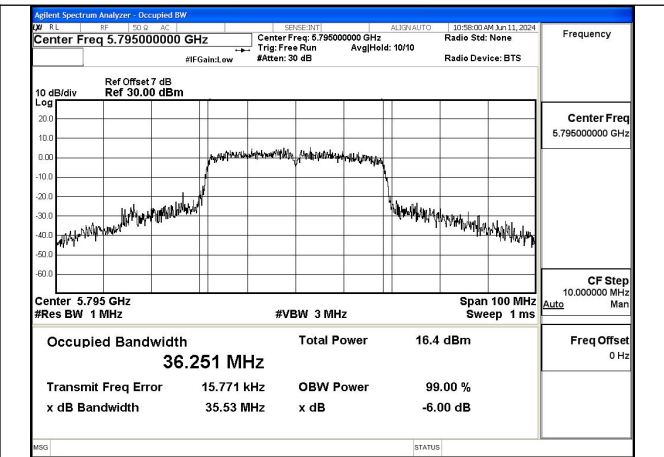

Mode:802.11ac VHT40 Frequency:5795MHz
Ant:Chain0