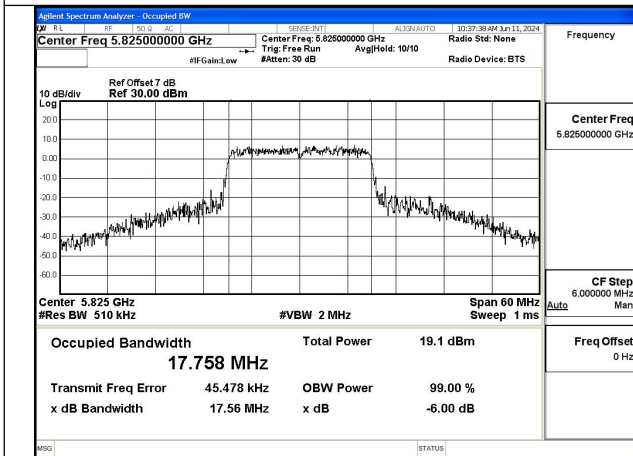

Mode:802.11n HT20 Frequency:5785MHz Ant:Chain1

Mode:802.11n HT20 Frequency:5825MHz Ant:Chain1

Test Mode: 802.11ac VHT20

Mode:802.11ac VHT20 Frequency:5745MHz
Ant:Chain0

Mode:802.11ac VHT20 Frequency:5785MHz
Ant:Chain0