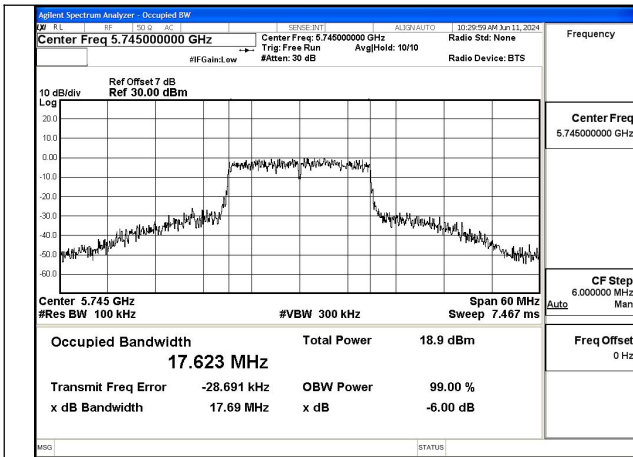

Mode:802.11n HT20 Frequency:5785MHz Ant:Chain0

Mode:802.11n HT20 Frequency:5825MHz Ant:Chain0

Mode:802.11n HT20 Frequency:5745MHz Ant:Chain1

Mode:802.11n HT20 Frequency:5785MHz Ant:Chain1

Mode:802.11n HT20 Frequency:5825MHz Ant:Chain1

Test Mode: 802.11ac VHT20

Mode:802.11ac VHT20 Frequency:5745MHz
Ant:Chain0

Mode:802.11ac VHT20 Frequency:5785MHz
Ant:Chain0

Mode:802.11ac VHT20 Frequency:5825MHz
Ant:Chain0

Mode:802.11ac VHT20 Frequency:5745MHz
Ant:Chain1