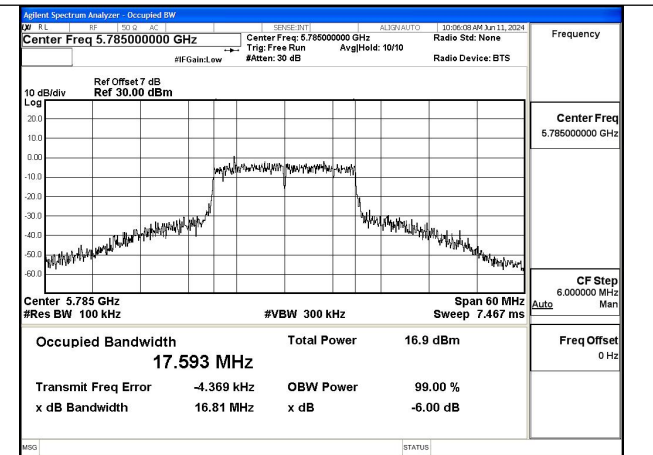

Mode:802.11a Frequency:5825MHz Ant:Chain0

Mode:802.11a Frequency:5745MHz Ant:Chain1

Mode:802.11a Frequency:5785MHz Ant:Chain1

Mode:802.11a Frequency:5825MHz Ant:Chain1

Test Mode: 802.11n HT20

Mode:802.11n HT20 Frequency:5745MHz Ant:Chain0