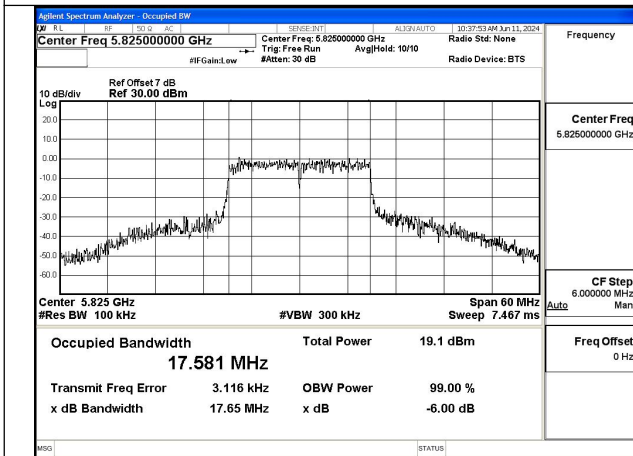

Mode:802.11ac VHT20 Frequency:5825MHz
Ant:Chain0