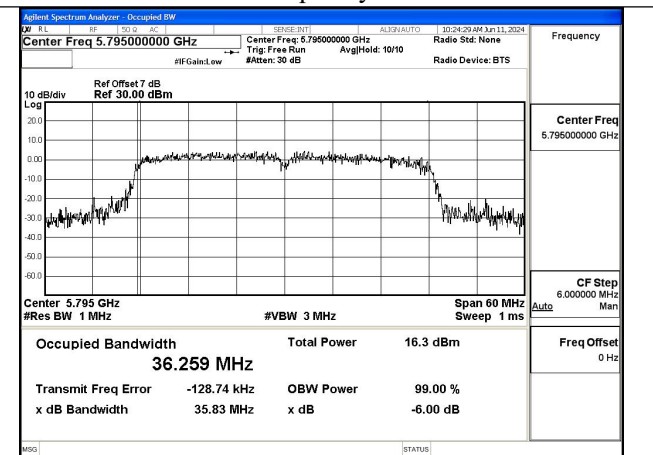

Mode:802.11n HT40 Frequency:5755MHz Ant:Chain0

Mode:802.11n HT40 Frequency:5795MHz Ant:Chain0

Mode:802.11n HT40 Frequency:5755MHz Ant:Chain1

Mode:802.11n HT40 Frequency:5795MHz Ant:Chain1