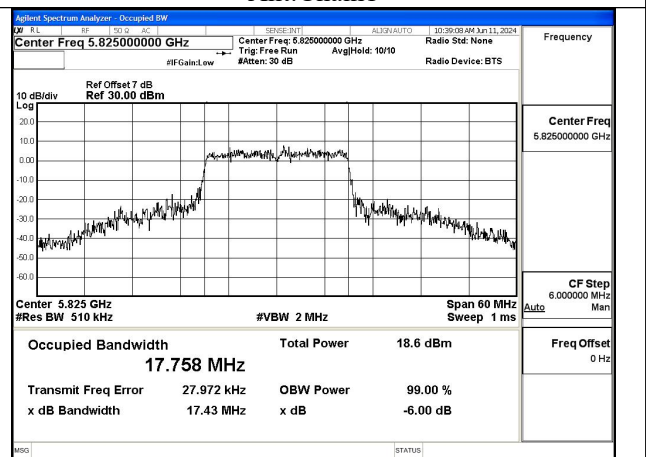

Mode:802.11ac VHT20 Frequency:5825MHz
Ant:Chain1