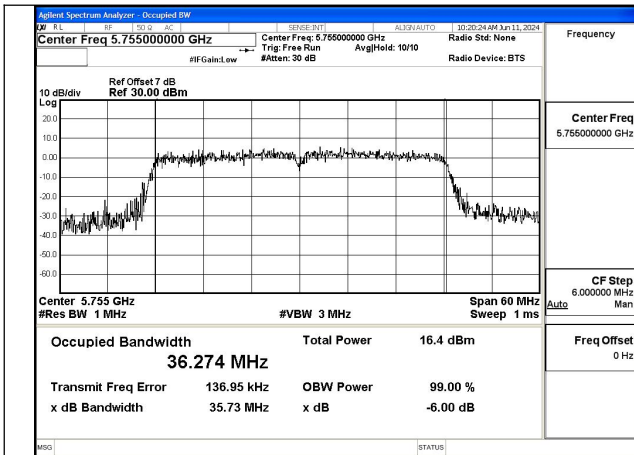

Mode:802.11ac VHT20 Frequency:5825MHz
Ant:Chain0

Mode:802.11ac VHT20 Frequency:5745MHz
Ant:Chain1

Mode:802.11ac VHT20 Frequency:5785MHz
Ant:Chain1

Mode:802.11ac VHT20 Frequency:5825MHz
Ant:Chain1

Test Mode: 802.11n HT40