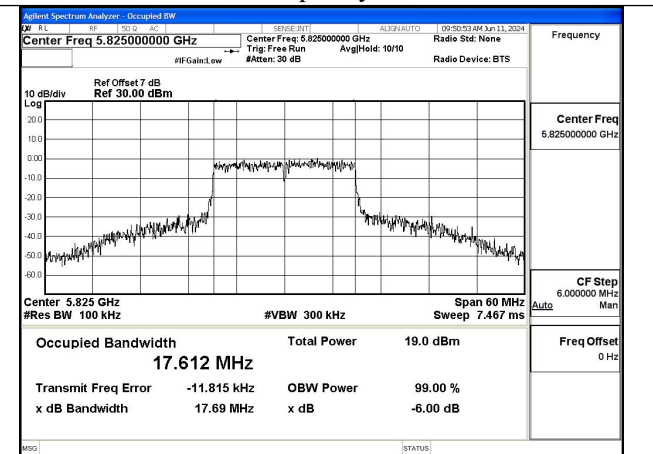

Mode:802.11n HT20 Frequency:5825MHz Ant:Chain0

Mode:802.11n HT20 Frequency:5745MHz Ant:Chain1

Mode:802.11n HT20 Frequency:5785MHz Ant:Chain1

Mode:802.11n HT20 Frequency:5825MHz Ant:Chain1