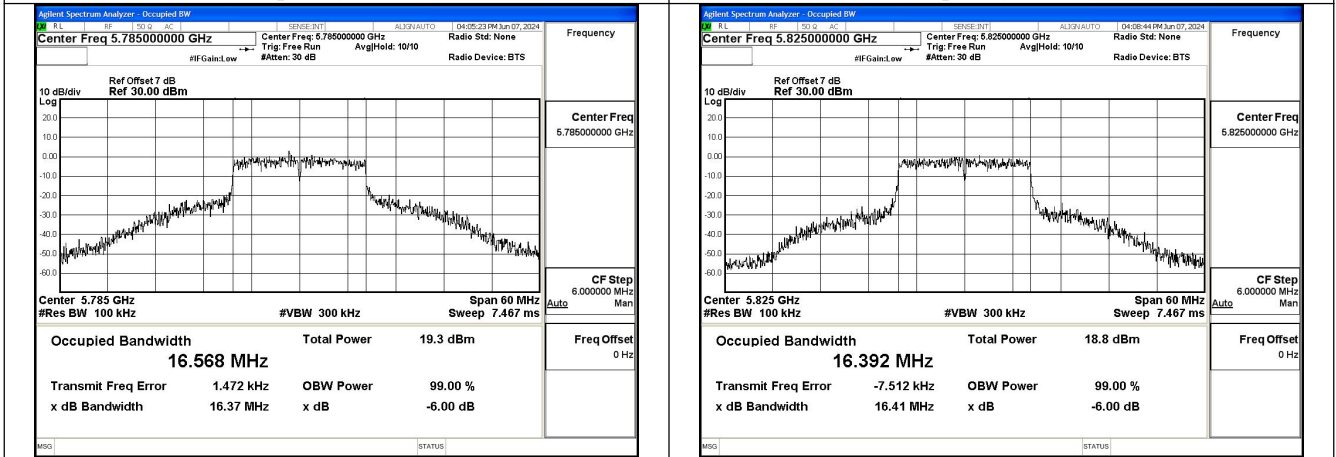

Mode:802.11a Frequency:5785MHz Ant:Chain1

Mode:802.11a Frequency:5825MHz Ant:Chain1