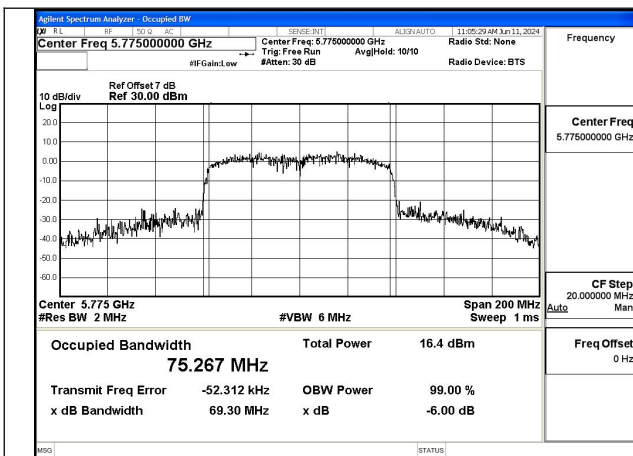

Mode:802.11ac VHT40 Frequency:5755MHz
Ant:Chain0

Mode:802.11ac VHT40 Frequency:5795MHz
Ant:Chain0

Mode:802.11ac VHT40 Frequency:5755MHz
Ant:Chain1

Mode:802.11ac VHT40 Frequency:5795MHz
Ant:Chain1

Test Mode: 802.11ac VHT80