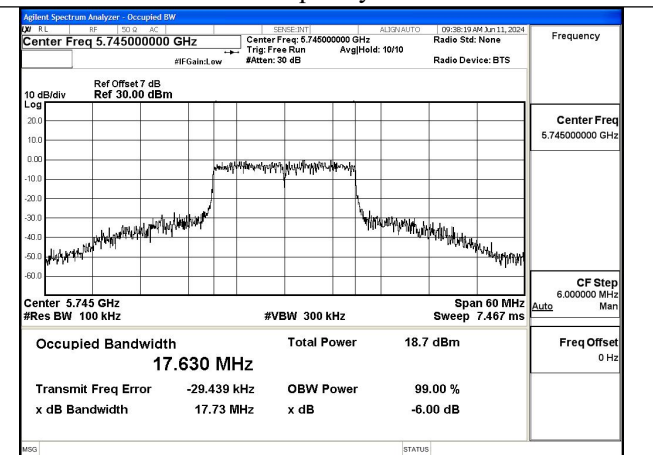

Mode:802.11n HT20 Frequency:5745MHz Ant:Chain0

Mode:802.11n HT20 Frequency:5785MHz Ant:Chain0