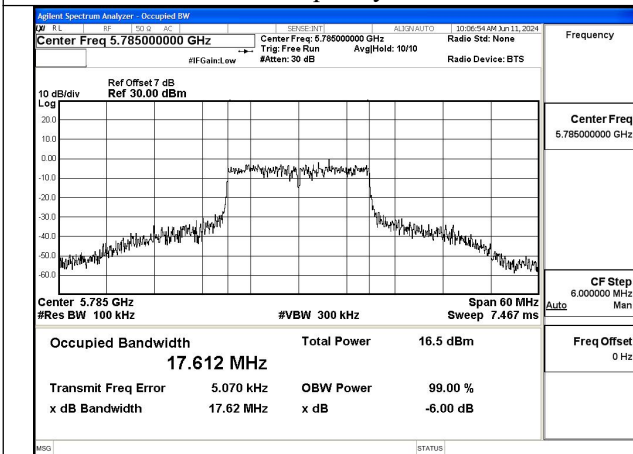

Mode:802.11n HT20 Frequency:5825MHz Ant:Chain0

Mode:802.11n HT20 Frequency:5745MHz Ant:Chain1

Mode:802.11n HT20 Frequency:5785MHz Ant:Chain1

Mode:802.11n HT20 Frequency:5825MHz Ant:Chain1