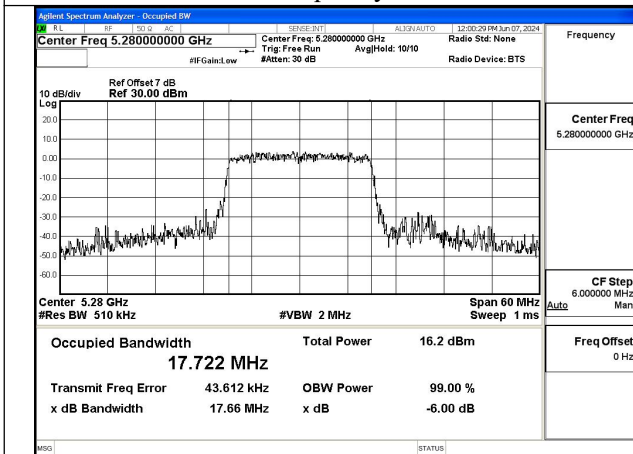

Mode:802.11n HT20 Frequency:5320MHz Ant:Chain0

Mode:802.11n HT20 Frequency:5260MHz Ant:Chain1

Mode:802.11n HT20 Frequency:5280MHz Ant:Chain1

Mode:802.11n HT20 Frequency:5320MHz Ant:Chain1