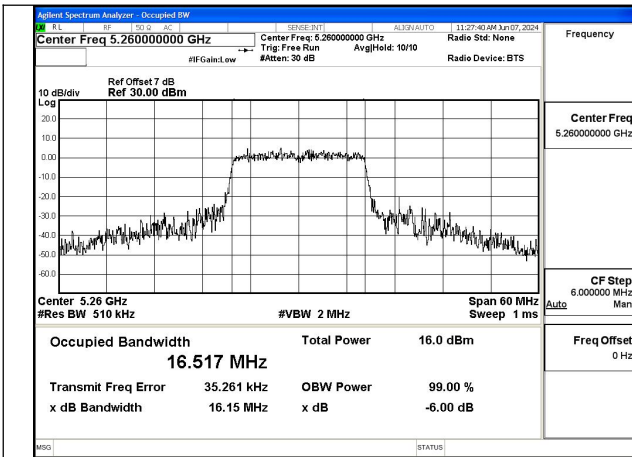

Test Mode: 802.11a

Mode:802.11a Frequency:5260MHz Ant:Chain0