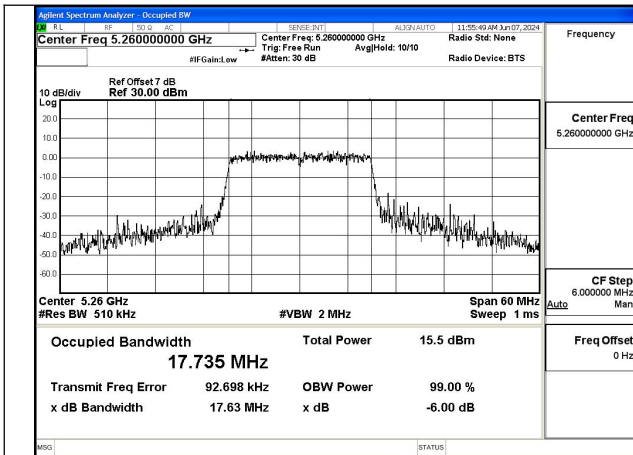

Mode:802.11a Frequency:5320MHz Ant:Chain0

Mode:802.11a Frequency:5260MHz Ant:Chain1

Mode:802.11a Frequency:5280MHz Ant:Chain1

Mode:802.11a Frequency:5320MHz Ant:Chain1

Test Mode: 802.11n HT20

Mode:802.11n HT20 Frequency:5260MHz Ant:Chain0