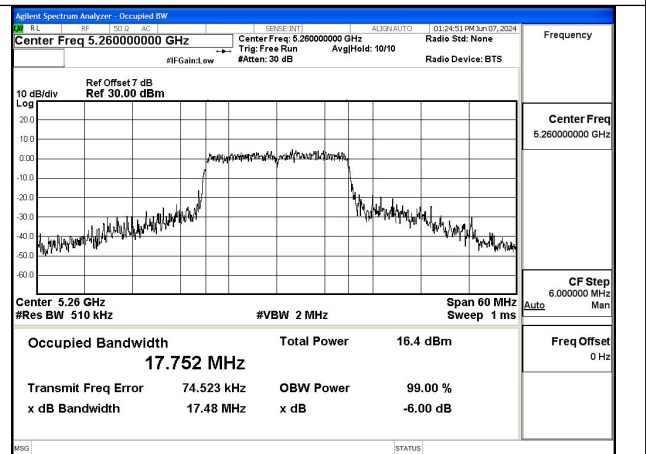

Test Mode: 802.11ac VHT20

Mode:802.11ac VHT20 Frequency:5260MHz
Ant:Chain0

Mode:802.11ac VHT20 Frequency:5280MHz
Ant:Chain0

Mode:802.11ac VHT20 Frequency:5320MHz
Ant:Chain0

Mode:802.11ac VHT20 Frequency:5260MHz
Ant:Chain1