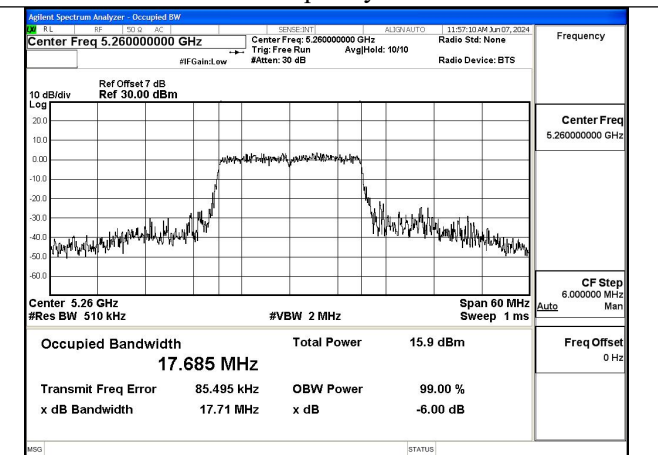

Mode:802.11n HT20 Frequency:5260MHz Ant:Chain0

Mode:802.11n HT20 Frequency:5280MHz Ant:Chain0