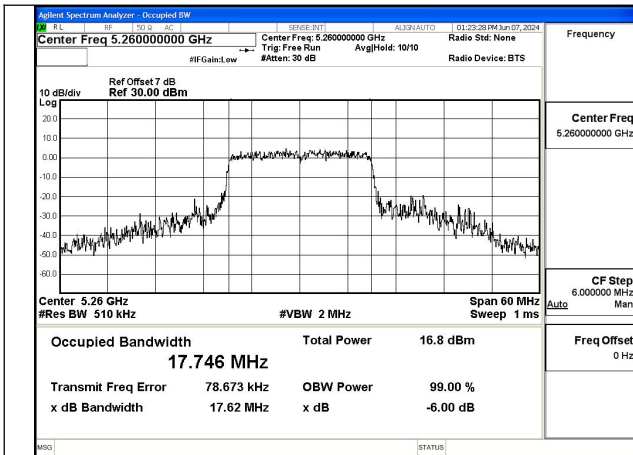

Mode:802.11n HT20 Frequency:5280MHz Ant:Chain0

Mode:802.11n HT20 Frequency:5320MHz Ant:Chain0

Mode:802.11n HT20 Frequency:5260MHz Ant:Chain1

Mode:802.11n HT20 Frequency:5280MHz Ant:Chain1

Mode:802.11n HT20 Frequency:5320MHz Ant:Chain1

Test Mode: 802.11ac VHT20

Mode:802.11ac VHT20 Frequency:5260MHz
Ant:Chain0

Mode:802.11ac VHT20 Frequency:5280MHz
Ant:Chain0

Mode:802.11ac VHT20 Frequency:5320MHz
Ant:Chain0

Mode:802.11ac VHT20 Frequency:5260MHz
Ant:Chain1