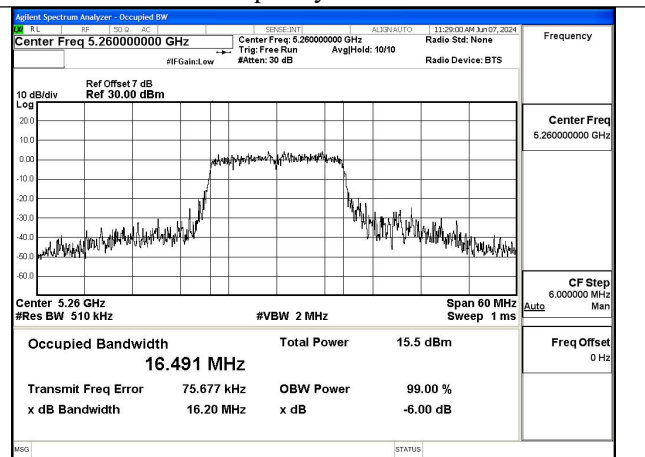

Test Mode	Antenna	Occupied Bandwidth (MHz)		
		5290MHz	---	---
802.11ac VHT80	Chain0	75.190	---	---
802.11ac VHT80	Chain1	75.168	---	---

Test Mode: 802.11a

Mode:802.11a Frequency:5260MHz Ant:Chain0

Mode:802.11a Frequency:5280MHz Ant:Chain0