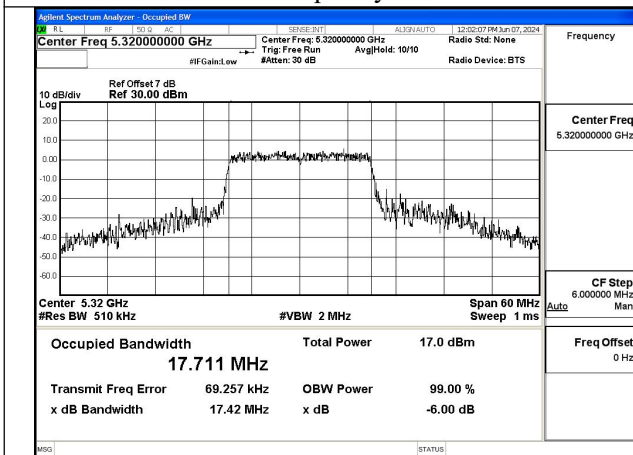

Mode:802.11n HT20 Frequency:5260MHz Ant:Chain0

Mode:802.11n HT20 Frequency:5280MHz Ant:Chain0