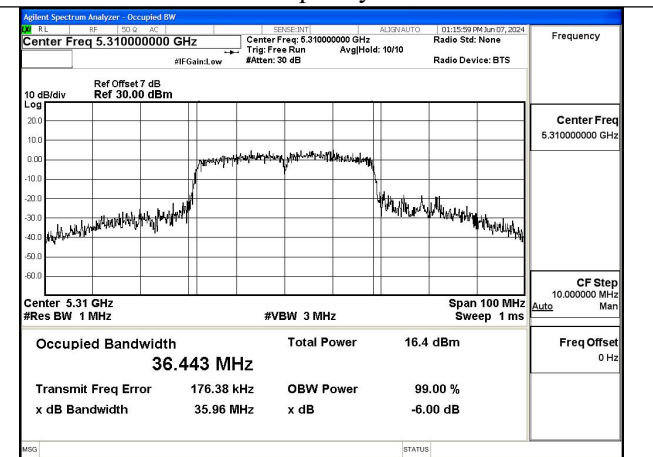

Mode:802.11ac VHT20 Frequency:5280MHz
Ant:Chain1

Mode:802.11ac VHT20 Frequency:5320MHz
Ant:Chain1

Test Mode: 802.11n HT40

Mode:802.11n HT40 Frequency:5270MHz Ant:Chain0

Mode:802.11n HT40 Frequency:5310MHz Ant:Chain0