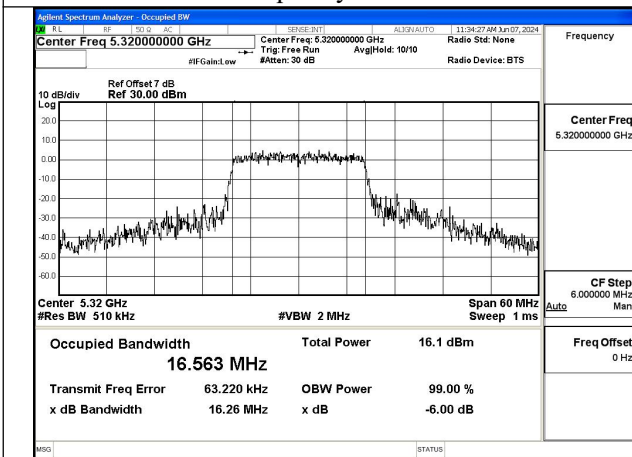

Test Mode	Antenna	Occupied Bandwidth (MHz)		
		5290MHz	---	---
802.11ac VHT80	Chain0	75.190	---	---
802.11ac VHT80	Chain1	75.168	---	---

Test Mode: 802.11a

Mode:802.11a Frequency:5260MHz Ant:Chain0

Mode:802.11a Frequency:5280MHz Ant:Chain0