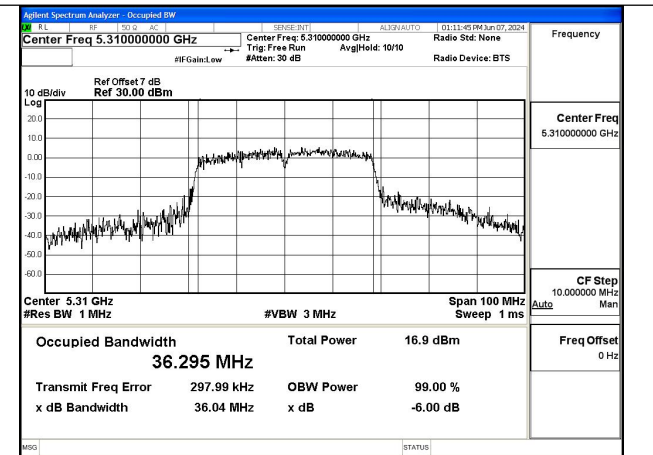

Test Mode: 802.11n HT40