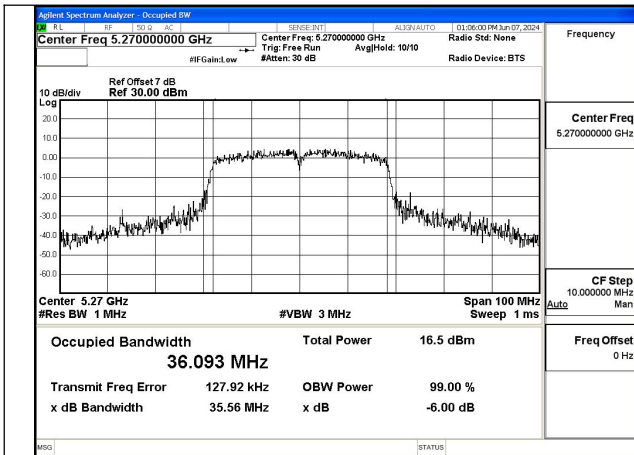

Test Mode: 802.11n HT40