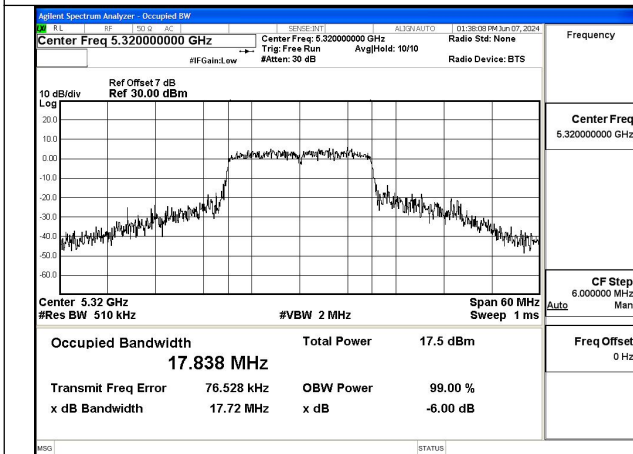

Mode:802.11n HT20 Frequency:5280MHz Ant:Chain0

Mode:802.11n HT20 Frequency:5320MHz Ant:Chain0

Mode:802.11n HT20 Frequency:5260MHz Ant:Chain1

Mode:802.11n HT20 Frequency:5280MHz Ant:Chain1

Mode:802.11n HT20 Frequency:5320MHz Ant:Chain1

Test Mode: 802.11ac VHT20

Mode:802.11ac VHT20 Frequency:5260MHz
Ant:Chain0

Mode:802.11ac VHT20 Frequency:5280MHz
Ant:Chain0

Mode:802.11ac VHT20 Frequency:5320MHz
Ant:Chain0

Mode:802.11ac VHT20 Frequency:5260MHz
Ant:Chain1