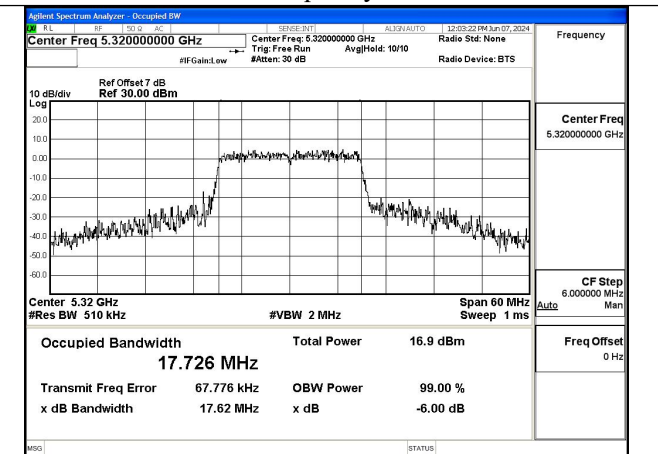

Mode:802.11n HT20 Frequency:5320MHz Ant:Chain0

Mode:802.11n HT20 Frequency:5260MHz Ant:Chain1

Mode:802.11n HT20 Frequency:5280MHz Ant:Chain1

Mode:802.11n HT20 Frequency:5320MHz Ant:Chain1