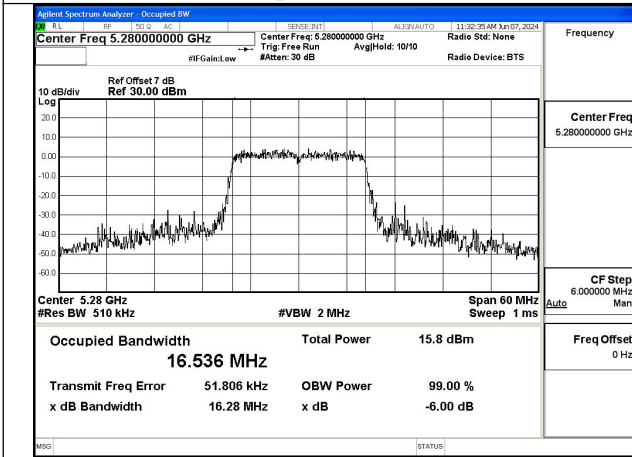

Mode:802.11a Frequency:5280MHz Ant:Chain1