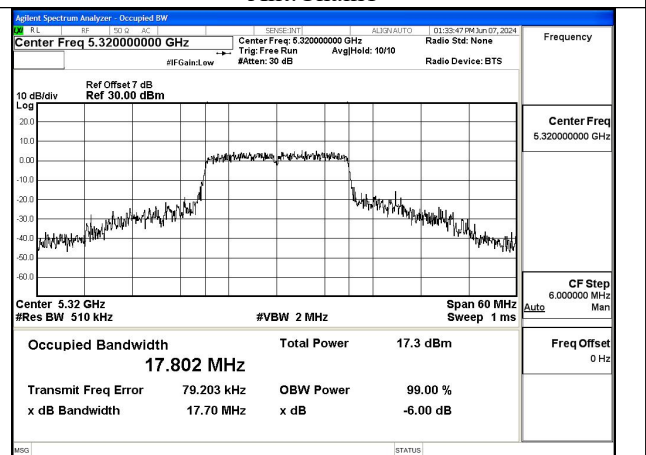

Mode:802.11ac VHT20 Frequency:5320MHz
Ant:Chain1