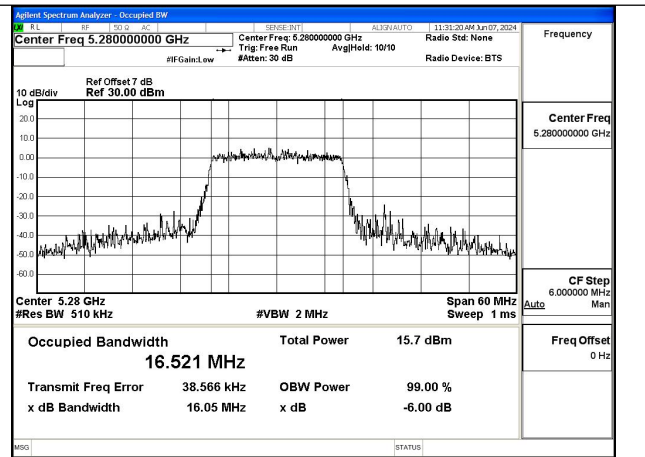

Test Mode: 802.11a

Mode:802.11a Frequency:5280MHz Ant:Chain0