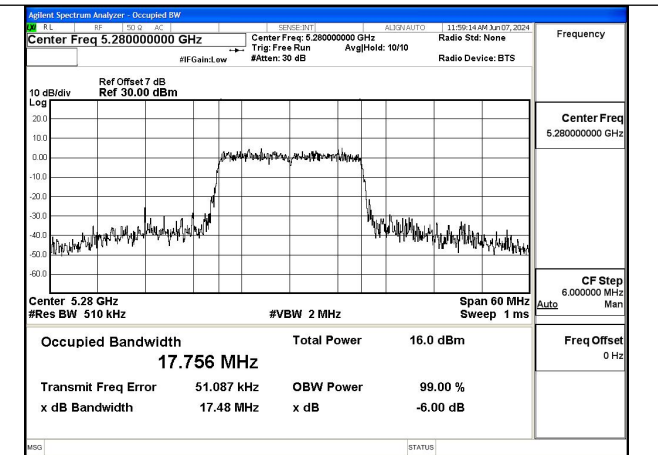

Mode:802.11a Frequency:5320MHz Ant:Chain0

Mode:802.11a Frequency:5260MHz Ant:Chain1

Mode:802.11a Frequency:5280MHz Ant:Chain1

Mode:802.11a Frequency:5320MHz Ant:Chain1

Test Mode: 802.11n HT20

Mode:802.11n HT20 Frequency:5260MHz Ant:Chain0