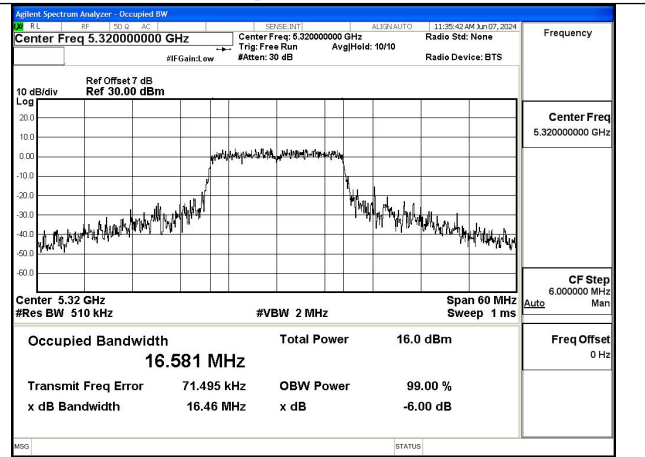

Mode:802.11a Frequency:5320MHz Ant:Chain1