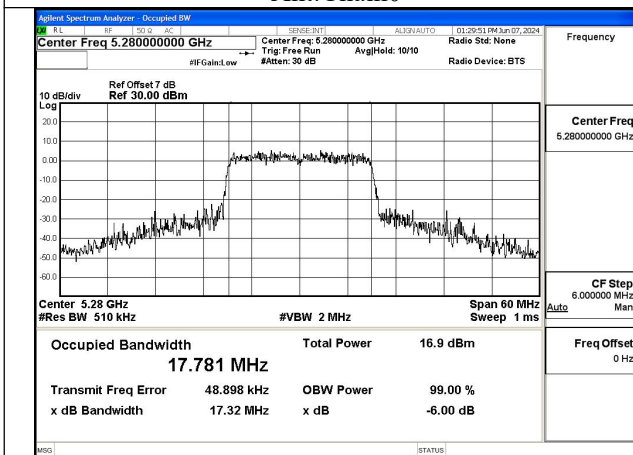

Test Mode: 802.11ac VHT20

Mode:802.11ac VHT20 Frequency:5260MHz
Ant:Chain0

Mode:802.11ac VHT20 Frequency:5280MHz
Ant:Chain0

Mode:802.11ac VHT20 Frequency:5320MHz
Ant:Chain0

Mode:802.11ac VHT20 Frequency:5260MHz
Ant:Chain1