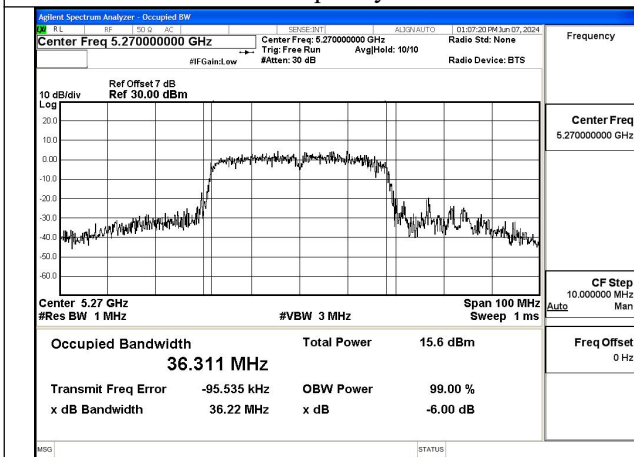

Mode:802.11ac VHT20 Frequency:5280MHz
Ant:Chain1

Mode:802.11ac VHT20 Frequency:5320MHz
Ant:Chain1

Test Mode: 802.11n HT40

Mode:802.11n HT40 Frequency:5270MHz Ant:Chain0

Mode:802.11n HT40 Frequency:5310MHz Ant:Chain0