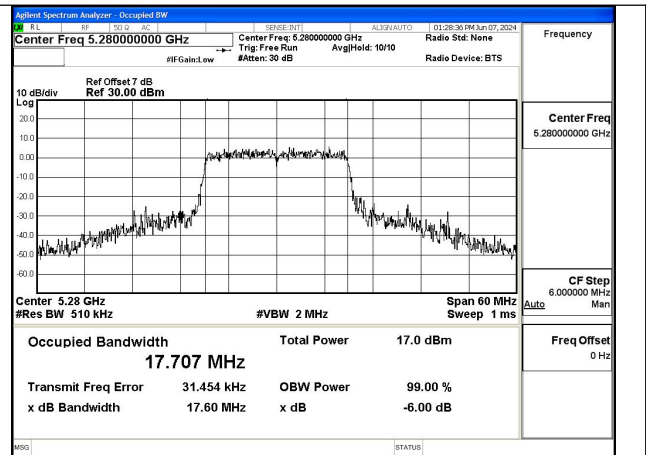

Mode:802.11n HT20 Frequency:5280MHz Ant:Chain0

Mode:802.11n HT20 Frequency:5320MHz Ant:Chain0

Mode:802.11n HT20 Frequency:5260MHz Ant:Chain1

Mode:802.11n HT20 Frequency:5280MHz Ant:Chain1

Mode:802.11n HT20 Frequency:5320MHz Ant:Chain1

Test Mode: 802.11ac VHT20

Mode:802.11ac VHT20 Frequency:5260MHz
Ant:Chain0

Mode:802.11ac VHT20 Frequency:5280MHz
Ant:Chain0

Mode:802.11ac VHT20 Frequency:5320MHz
Ant:Chain0

Mode:802.11ac VHT20 Frequency:5260MHz
Ant:Chain1