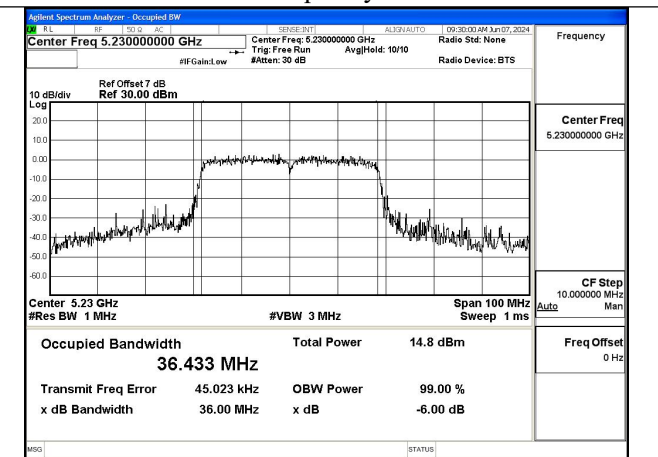

Mode:802.11ac VHT20 Frequency:5220MHz  
Ant:Chain1

Mode:802.11ac VHT20 Frequency:5240MHz  
Ant:Chain1

Test Mode: 802.11n HT40

Mode:802.11n HT40 Frequency:5190MHz Ant:Chain0

Mode:802.11n HT40 Frequency:5230MHz Ant:Chain0