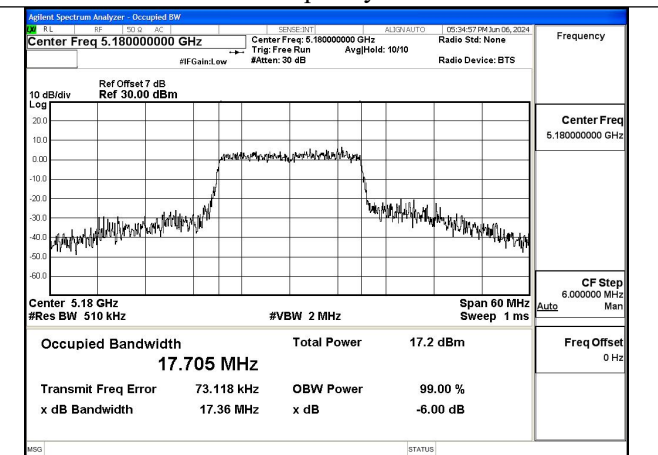

Mode:802.11n HT20 Frequency:5180MHz Ant:Chain0

Mode:802.11n HT20 Frequency:5220MHz Ant:Chain0