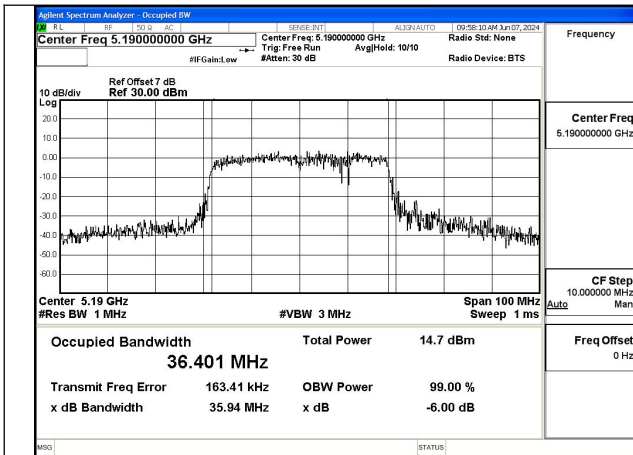

Test Mode: 802.11n HT40