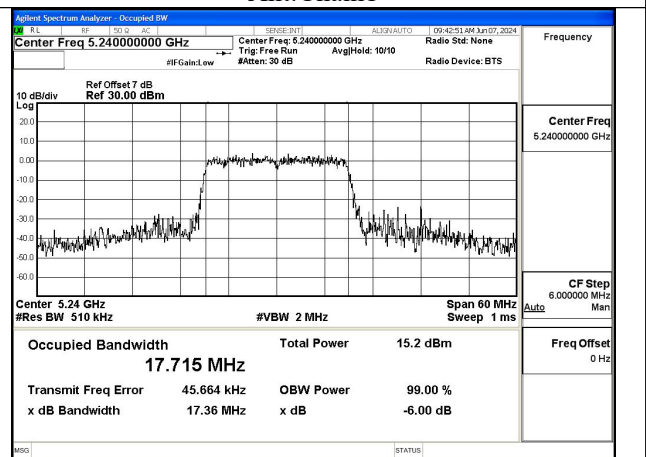

Mode:802.11ac VHT20 Frequency:5240MHz
Ant:Chain1