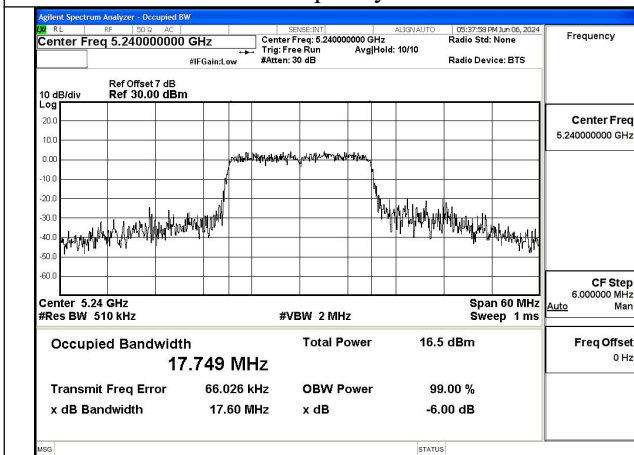

Mode:802.11n HT20 Frequency:5180MHz Ant:Chain0

Mode:802.11n HT20 Frequency:5220MHz Ant:Chain0