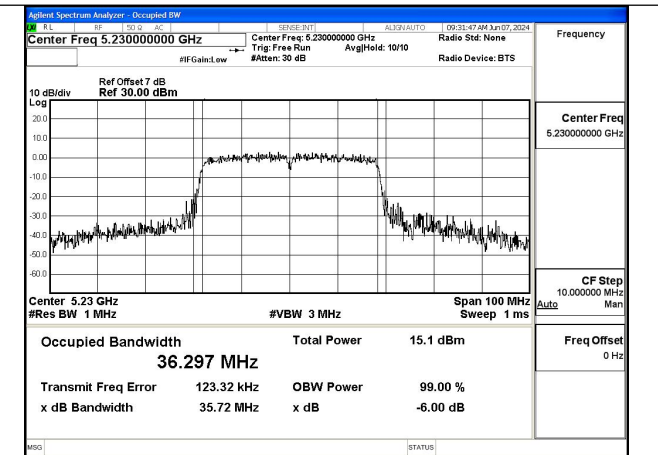

Test Mode: 802.11n HT40