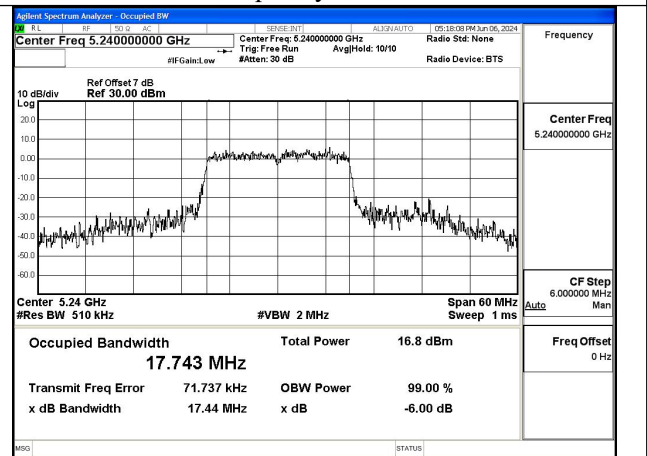

Mode:802.11a Frequency:5240MHz Ant:Chain1