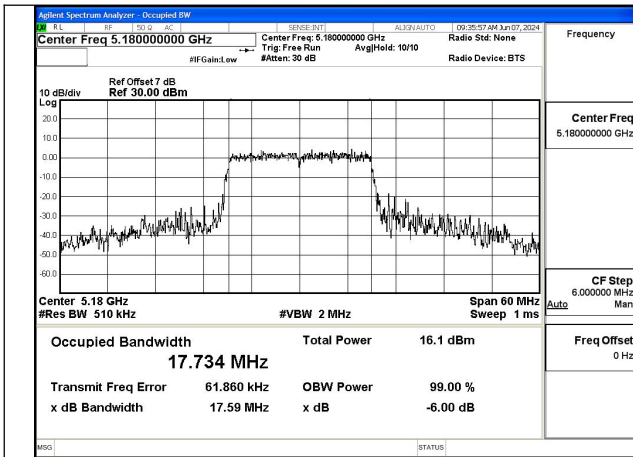

Mode:802.11n HT20 Frequency:5220MHz Ant:Chain0

Mode:802.11n HT20 Frequency:5240MHz Ant:Chain0

Mode:802.11n HT20 Frequency:5180MHz Ant:Chain1

Mode:802.11n HT20 Frequency:5220MHz Ant:Chain1

Mode:802.11n HT20 Frequency:5240MHz Ant:Chain1

Test Mode: 802.11ac VHT20

Mode:802.11ac VHT20 Frequency:5180MHz  
Ant:Chain0

Mode:802.11ac VHT20 Frequency:5220MHz  
Ant:Chain0

Mode:802.11ac VHT20 Frequency:5240MHz  
Ant:Chain0

Mode:802.11ac VHT20 Frequency:5180MHz  
Ant:Chain1