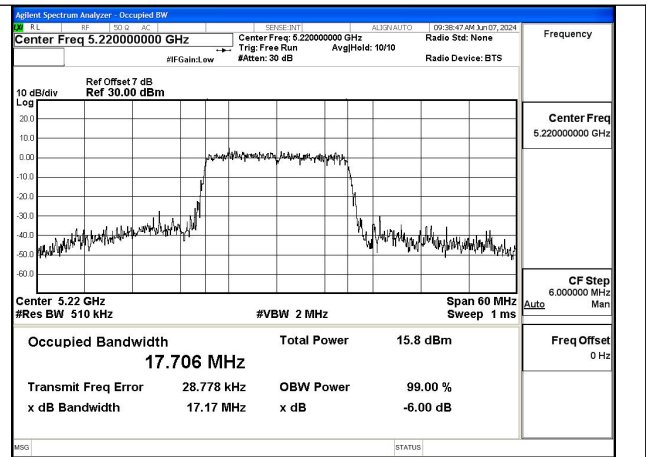

Mode:802.11n HT20 Frequency:5220MHz Ant:Chain0

Mode:802.11n HT20 Frequency:5240MHz Ant:Chain0

Mode:802.11n HT20 Frequency:5180MHz Ant:Chain1

Mode:802.11n HT20 Frequency:5220MHz Ant:Chain1

Mode:802.11n HT20 Frequency:5240MHz Ant:Chain1

Test Mode: 802.11ac VHT20

Mode:802.11ac VHT20 Frequency:5180MHz  
Ant:Chain0

Mode:802.11ac VHT20 Frequency:5220MHz  
Ant:Chain0

Mode:802.11ac VHT20 Frequency:5240MHz  
Ant:Chain0

Mode:802.11ac VHT20 Frequency:5180MHz  
Ant:Chain1