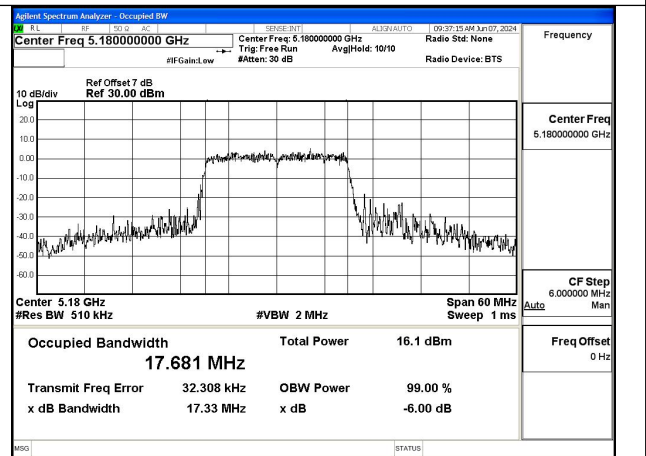

Test Mode: 802.11ac VHT20

Mode:802.11ac VHT20 Frequency:5180MHz  
Ant:Chain0

Mode:802.11ac VHT20 Frequency:5220MHz  
Ant:Chain0

Mode:802.11ac VHT20 Frequency:5240MHz  
Ant:Chain0

Mode:802.11ac VHT20 Frequency:5180MHz  
Ant:Chain1