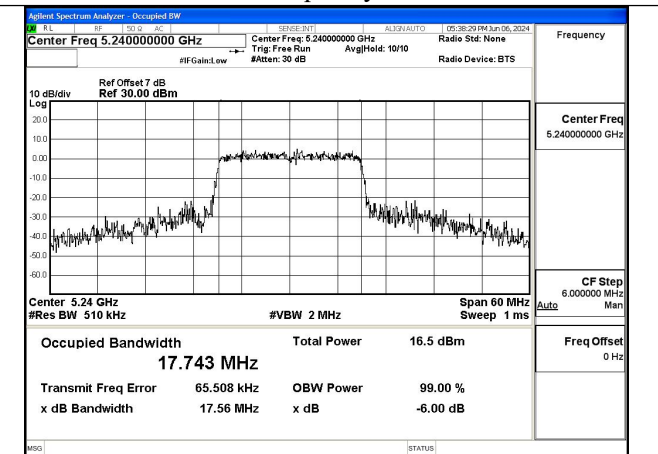

Mode:802.11n HT20 Frequency:5240MHz Ant:Chain0

Mode:802.11n HT20 Frequency:5180MHz Ant:Chain1

Mode:802.11n HT20 Frequency:5220MHz Ant:Chain1

Mode:802.11n HT20 Frequency:5240MHz Ant:Chain1