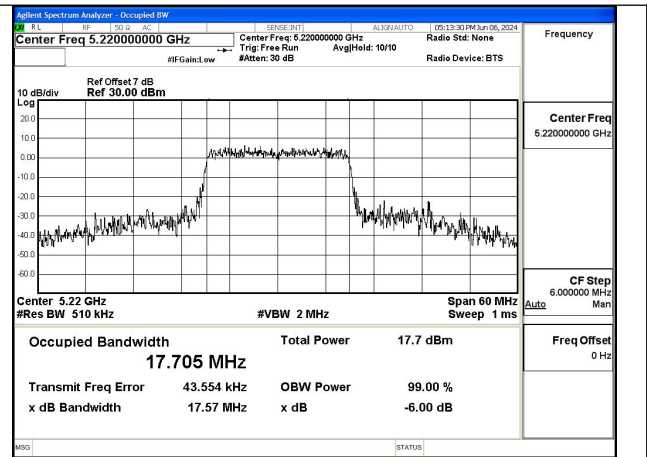

Test Mode: 802.11a

Mode:802.11a Frequency:5220MHz Ant:Chain0