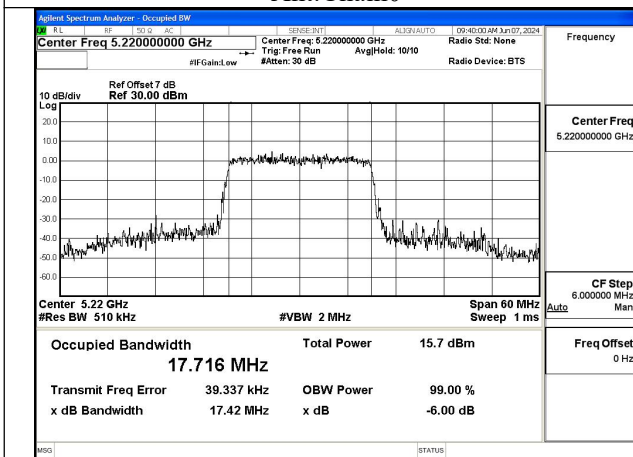

Test Mode: 802.11ac VHT20

Mode:802.11ac VHT20 Frequency:5180MHz  
Ant:Chain0

Mode:802.11ac VHT20 Frequency:5220MHz  
Ant:Chain0

Mode:802.11ac VHT20 Frequency:5240MHz  
Ant:Chain0

Mode:802.11ac VHT20 Frequency:5180MHz  
Ant:Chain1