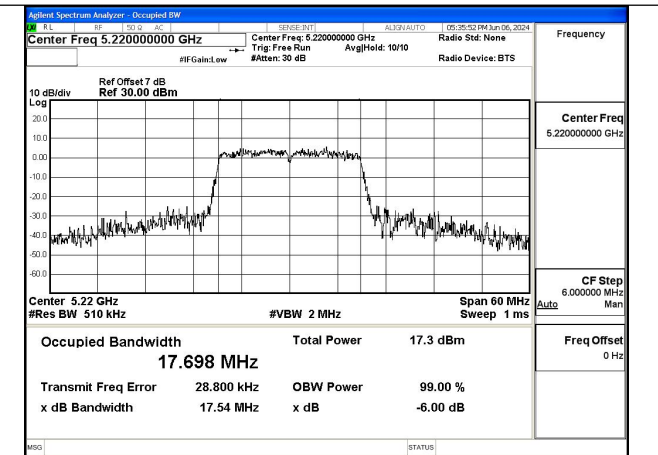

Mode:802.11a Frequency:5240MHz Ant:Chain0

Mode:802.11a Frequency:5180MHz Ant:Chain1

Mode:802.11a Frequency:5220MHz Ant:Chain1

Mode:802.11a Frequency:5240MHz Ant:Chain1

Test Mode: 802.11n HT20

Mode:802.11n HT20 Frequency:5180MHz Ant:Chain0