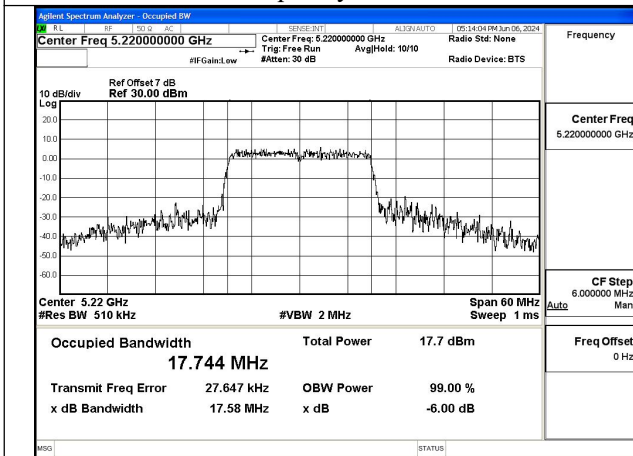

Mode:802.11a Frequency:5220MHz Ant:Chain1