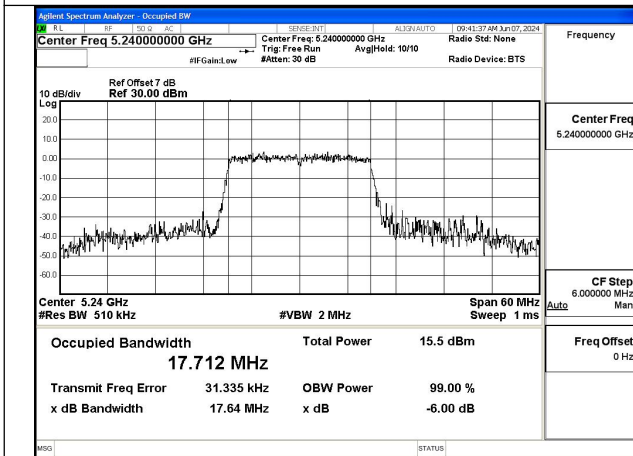

Mode:802.11ac VHT20 Frequency:5240MHz
Ant:Chain0