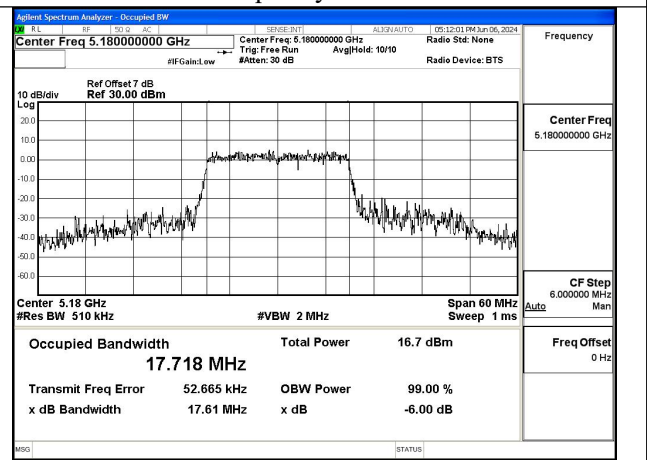

Test Mode	Antenna	Occupied Bandwidth (MHz)		
		5210MHz	---	---
802.11ac VHT80	Chain0	75.091	---	---
802.11ac VHT80	Chain1	74.449	---	---

Test Mode: 802.11a

Mode:802.11a Frequency:5180MHz Ant:Chain0

Mode:802.11a Frequency:5220MHz Ant:Chain0