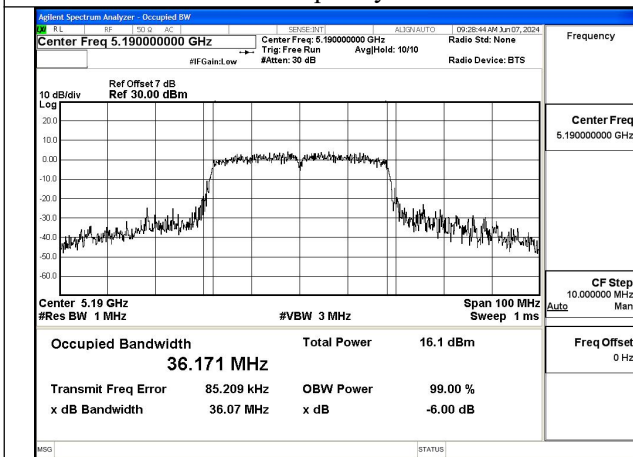

Mode:802.11ac VHT20 Frequency:5220MHz  
Ant:Chain1

Mode:802.11ac VHT20 Frequency:5240MHz  
Ant:Chain1

Test Mode: 802.11n HT40

Mode:802.11n HT40 Frequency:5190MHz Ant:Chain0

Mode:802.11n HT40 Frequency:5230MHz Ant:Chain0