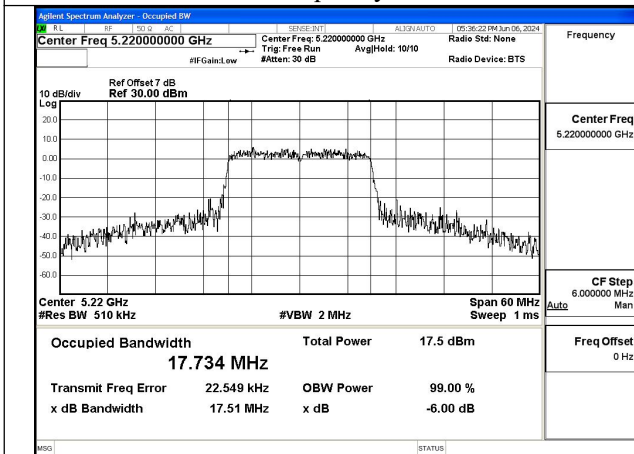

Mode:802.11n HT20 Frequency:5240MHz Ant:Chain0

Mode:802.11n HT20 Frequency:5180MHz Ant:Chain1

Mode:802.11n HT20 Frequency:5220MHz Ant:Chain1

Mode:802.11n HT20 Frequency:5240MHz Ant:Chain1