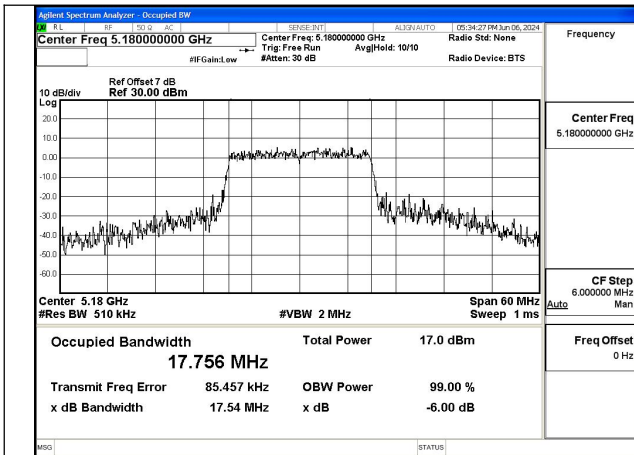

Mode:802.11a Frequency:5240MHz Ant:Chain0

Mode:802.11a Frequency:5180MHz Ant:Chain1

Mode:802.11a Frequency:5220MHz Ant:Chain1

Mode:802.11a Frequency:5240MHz Ant:Chain1

Test Mode: 802.11n HT20

Mode:802.11n HT20 Frequency:5180MHz Ant:Chain0