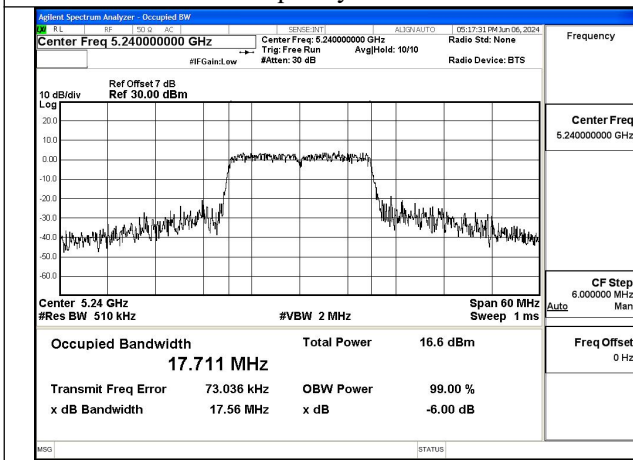

Test Mode	Antenna	Occupied Bandwidth (MHz)		
		5210MHz	---	---
802.11ac VHT80	Chain0	75.091	---	---
802.11ac VHT80	Chain1	74.449	---	---

Test Mode: 802.11a

Mode:802.11a Frequency:5180MHz Ant:Chain0

Mode:802.11a Frequency:5220MHz Ant:Chain0