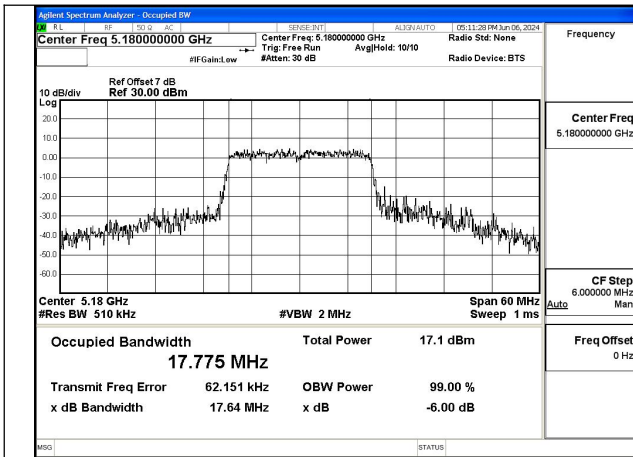

Test Mode: 802.11a

Mode:802.11a Frequency:5180MHz Ant:Chain0